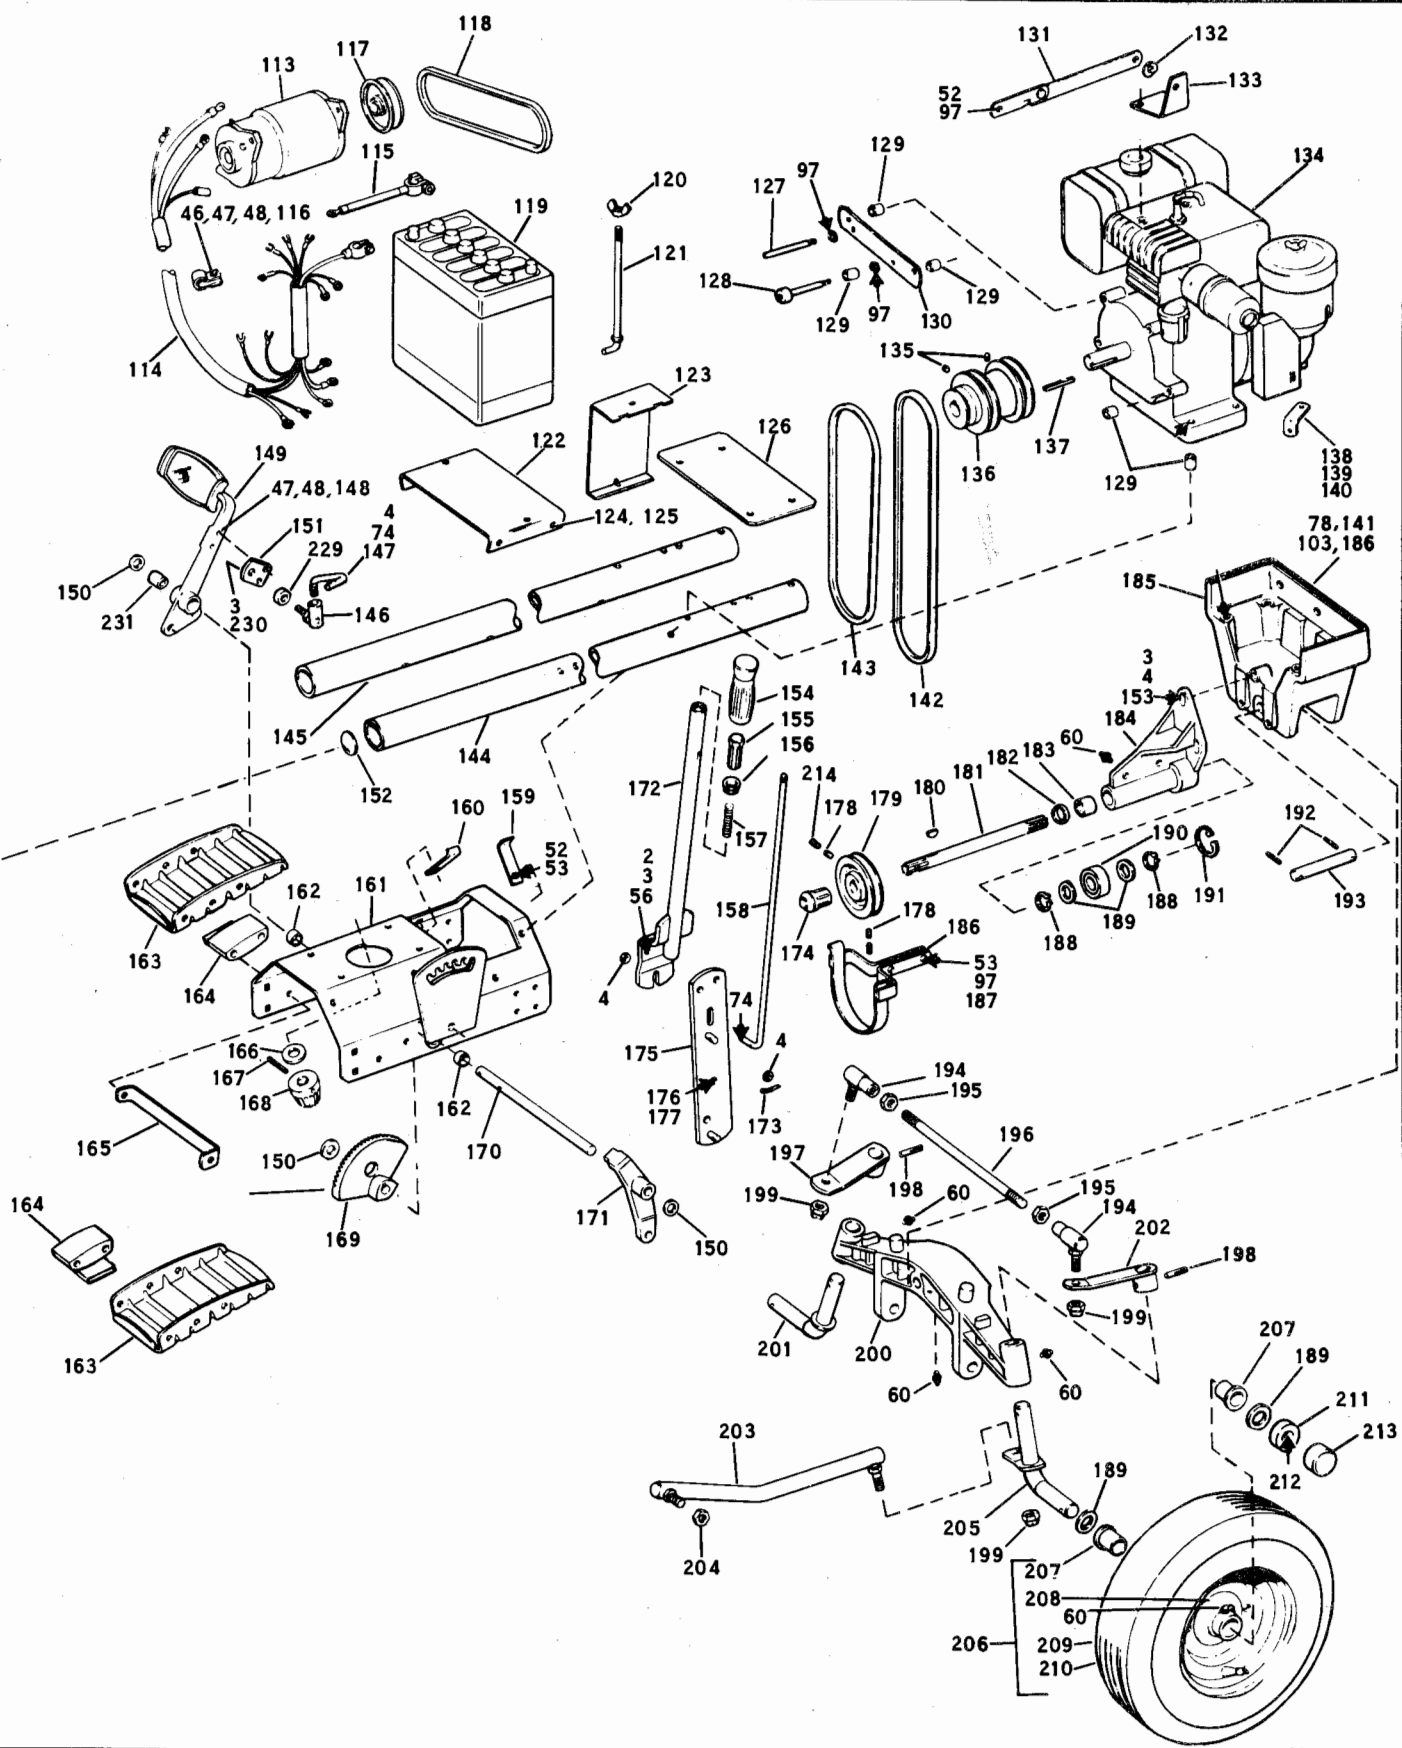

TRACTOR ASSEMBLY MODELS 184 AND 185

Ref. No.	Part No.	Description	No. Req'd.
1	1717327	Steering Wheel Cap	1
2	1121509	Hex Nut 3/8-16	13
3	1100243	Lockwasher 3/8	31
4	1107383	Flat Washer 3/8	16
5	1717326	Steering Wheel	1
6	1709137	Seat Assembly	1
7	1715647	Seat Cushion	1
8	1717221	Fender	1
9	1713415	Seat Support	1
10	1713820	Fender Bracket	1
11	1713472	P.T.O. Lever Quadrant	1
12	1715685	Plastic Grip	1
13	1716634	P.T.O. Control Rod Assy	1
14	1704692	Drive Pin 1/8 x 1	5
15	1120210	Drive Pin 3/16 x 1	1
16	1715680	Torsion Spring	1
17	1713391	Compression Spring	1
18	1706782	Bowed Washer	1
19	1702646	Flat Washer - Special	As Req.
20	1185647	Nylon Bearing	1
21	1717258	Steering Support	1
22	1717263	Bearing	1
23	1713122	Bowed Washer	1
24	1717269	Steering Shaft	1
25	1104436	Woodruff Key 3/16 x 3/4	1
26	1714146	Ammeter (Model 185)	1
27	1717589	Choke Control (Incl. 228)	1
28	1717249	Instrument Panel	1
29	1717599	Rubber Pad	1
30	1718260	Hood and Grille Assy	1
31	1717262	Lens	2
32	1717264	Clip	6
33	1185707	Phillips Screw #8-32 x 3/4	6
34	1185098	Lockwasher #8	6
35	1109765	Hex Nut #8-32	6
36	1717551	Hole Plug (Model 184)	1
37	1717255	Ignition Switch (Incl. 223)	1
38	1717590	Throttle Control (Incl. 227)	1
39	1717588	Lead Assembly (Model 184)	1
40	1717259	Rear Panel	1
41	1717358	Heat Shield	1
42	1717246	Hinge	1
43	1106940	Hex Head Capscrew 3/8-16 x 3	8
44	1717395	Lead Assembly (Model 185)	1
45	1708287	Voltage Regulator (Model 185)	1
46	1115931	Phillips Screw 1/4-20 x 5/8	13
47	1100241	Lockwasher 1/4	13
48	1121507	Hex Nut 1/4-20	13
49	1717266	Lead Assembly (Model 185)	1
50	1709173	Solenoid (Model 185)	1
51	1717232	Latch	2
52	1106872	Hex Head Capscrew 5/16-18 x 5/8	19
53	1100242	Lockwasher 5/16	34
54	1107382	Flat Washer 5/16	12
55	1714642	Brace	2
56	1106923	Hex Head Capscrew 3/8-16 x 1-1/4	6
57	1107381	Flat Washer 1/4	2
58	1185456	Tinnerman Nut	2
59	1716239	P.T.O. Control Pivot (Incl. 15)	1