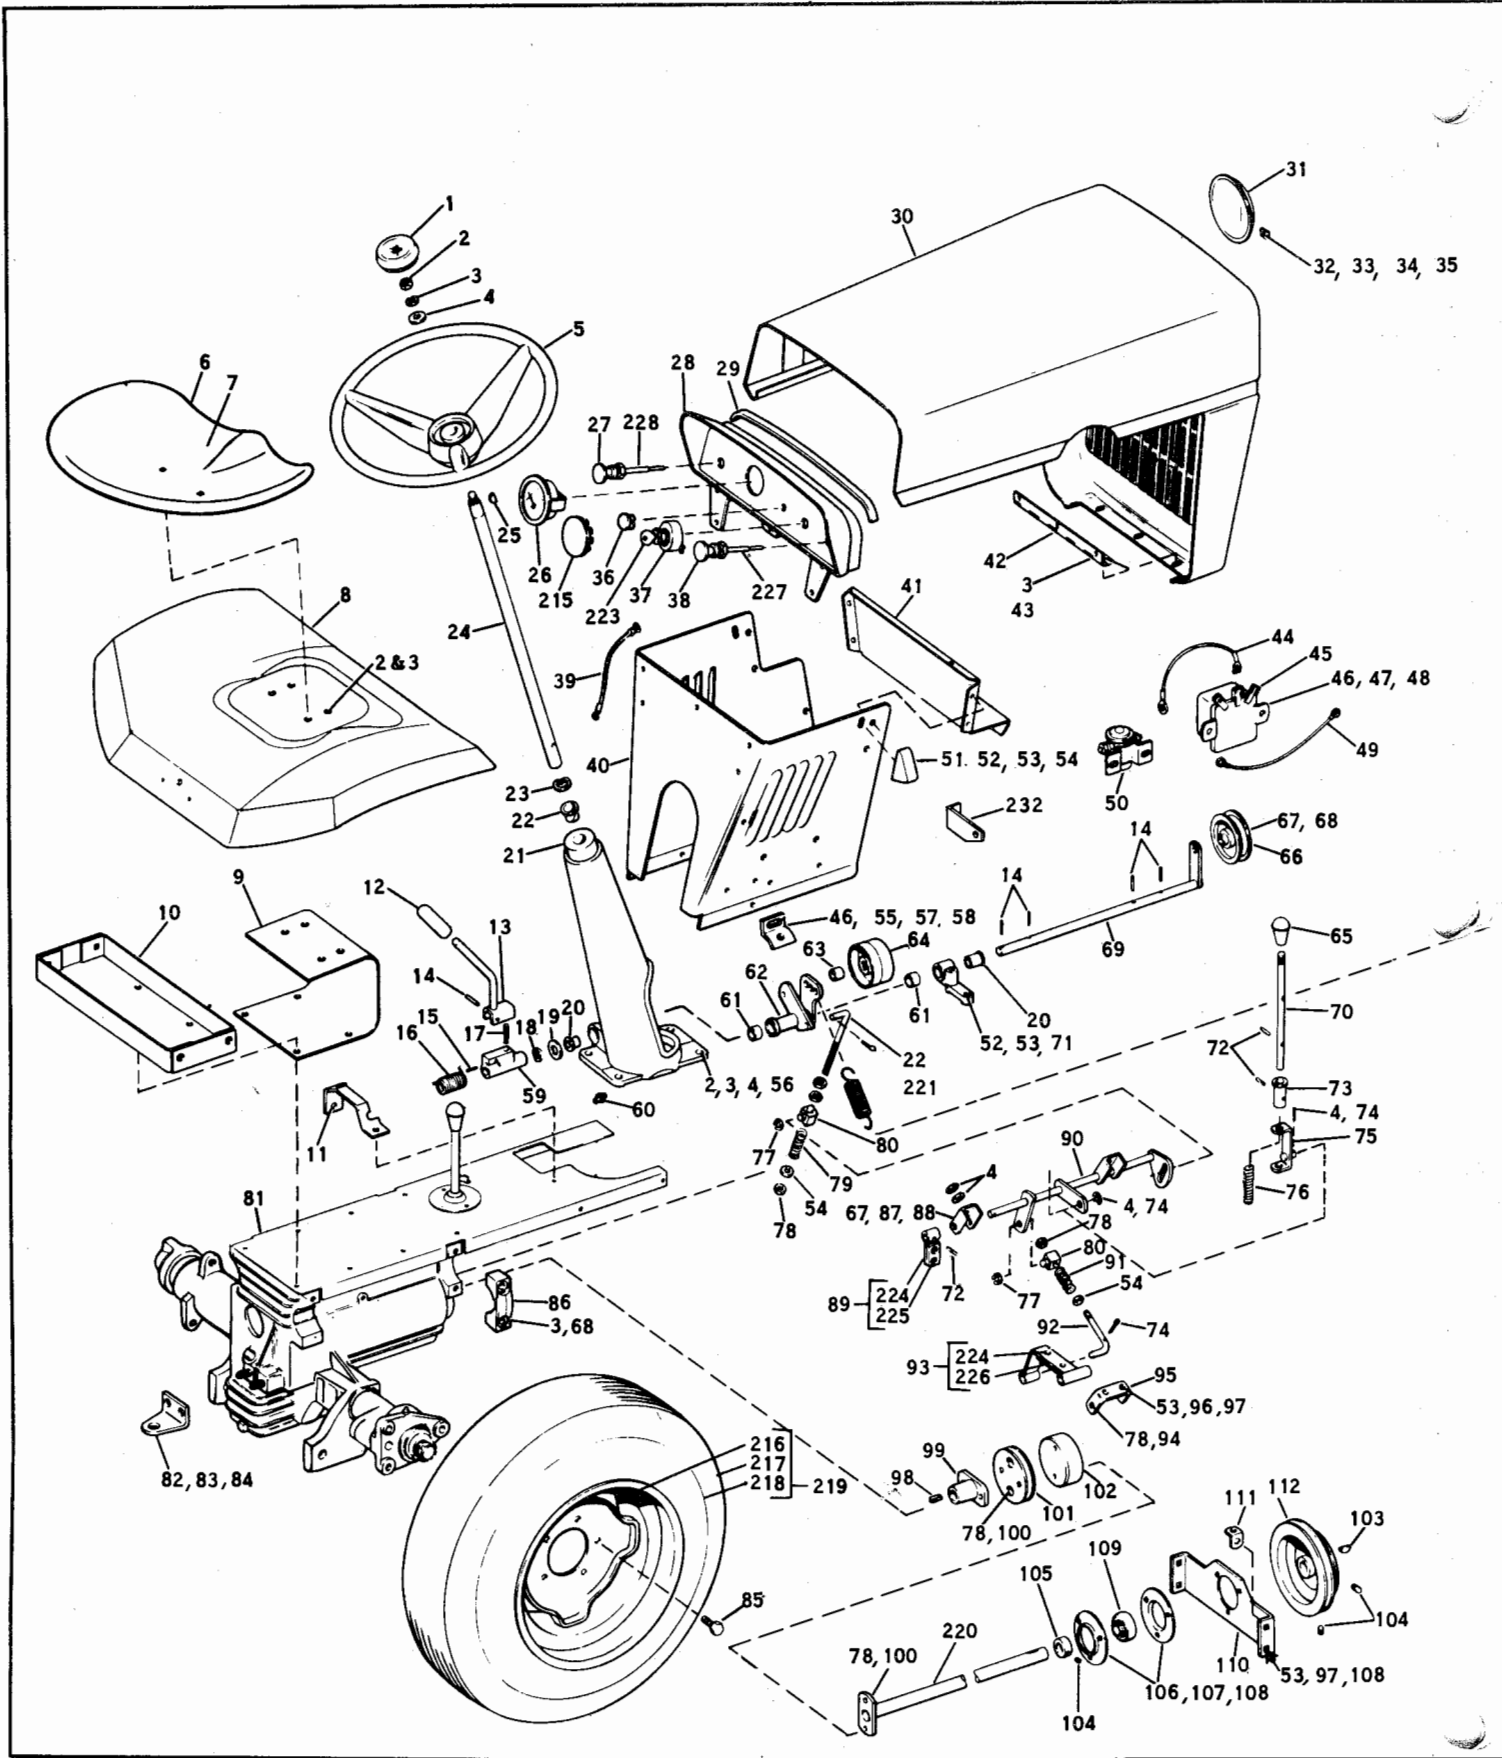

TRANSMISSION ASSEMBLY MODELS 184 AND 185

Ref. No.	Part No.	Description	No. Req'd.
1	1100352	Cotter Pin 1/8 x 1-1/2	2
2	1120129	Castle Nut 1-14	2
3	1709578	D-Washer	1
4	1711786	Thrust Bearing	2
5	1714886	Axle	1
6	1185295	Oil Seal	2
7	1185300	Bronze Bearing	1
8	1714888	Wheel Hub	1
9	1713457	Drive Pin	2
10	1714558	Shim Washer .020"	As Req.
11	1714559	Shim Washer .005"	As Req.
12	1714557	Thrust Washer	1
13	1185426	Oil Seal	1
14	1714571	Bronze Bearing	1
15	1718067	Stud	1
16	1714917	Bevel Gear - 22T	2
17	1713467	Pinion Shaft	2
18	1177567	Retaining Ring	2
19	1713466	Bevel Pinion - 10T	2
20	1713411	Worm Wheel	1
21	1706782	Bowed Washer	1
22	1104337	Square Key 1/4 x 1-1/2	1
23	1714566	Drive Hub	1
24	1713432	Drive Pin - Shear Proof	1
25	1120209	Drive Pin 3/16-3/4	1
26	1714565	Coupling	1
27	1713597	Brake Drum	1
28	1704692	Roll Pin 1/8 x 1	3
29	1891820	Oil Seal	1
30	1185165	Needle Bearing	1
31	1713409	Gear - 38T	1
32	1713439	Sliding Gear	1
33	1185276	Bearing Cup	2
34	1185275	Bearing Cone	2
35	1713408	Worm Shaft	1
36	1714291	Shim .010"	As Req.
37	1185572	Oil Ring	1
38	1714292	Shim .003"	As Req.
39	1714290	Bearing Retainer	1
40	1106878	Capscrew 5/16-18 x 1	4
41	1106876	Capscrew 5/16-18 x 7/8	8
42	1118809	Retaining Ring	2
43	1185352	Oil Seal	1
44	1700012	Retaining Ring	1
45	1104440	Ball Bearing	1
46	1713442	Shaft	1
47	1713436	Gear and Shaft	1

Ref. No.	Part No.	Description	No. Req'd.
48	1108841	Square Key 3/16 x 1-1/2	1
49	1113527	Retaining Ring	1
50	1185280	Needle Bearing	1
51	1185232	Drive Pin 3/16-1-1/4	1
52	1713419	Shaft	1
53	1185360	O-Ring	1
54	1707546	Flat Washer	2
55	1185113	Bronze Bearing	1
56	1713412	Gear - 28T	1
57	1711787	Flat Washer	1
58	1715727	Free Wheeling Hub	1
59	1110086	Grease Fitting	1
60	1703053	Square Key 1/4 x 2-3/4	1
61	1715725	Drive Collar	1
62	1185590	Hitch Pin	1
63	1713426	Lock Pin	1
64	1703066	Drive Pin 1/8 x 3/4	3
65	1106872	Capscrew 5/16-18 x 5/8	6
66	1100242	Lockwasher 5/16	18
67	1713428	Cover	1
68	1713427	Gasket	1
69	1105678	Plug	2
70	1713465	Gear Case	1
71	1713422	Connector	2
72	1177388	O-Ring	2
73	1716489	Shifter Arm	2
74	1713424	Shifter Shaft	2
75	182682	Breather	1
76	1713416	Ball	2
77	1713417	Spring	1
78	1713421	Pin	1
79	1185342	Set Screw 5/16-18 x 3/8	1
80	1713429	Gasket	1
81	1103838	Hex Nut 1/4-20	2
82	1100241	Lockwasher 1/4	2
83	1713455	Bearing Retainer	2
84	1717274	Cover Plate	1
85	1118804	Retaining Ring	2
86	1713423	Pivot Ball	1
87	1106832	Capscrew 1/4-20 x 5/8	2
88	1716518	Shift Lever	1
89	1715546	Knob - Control	1
90	1712763	Thrust Washer	4