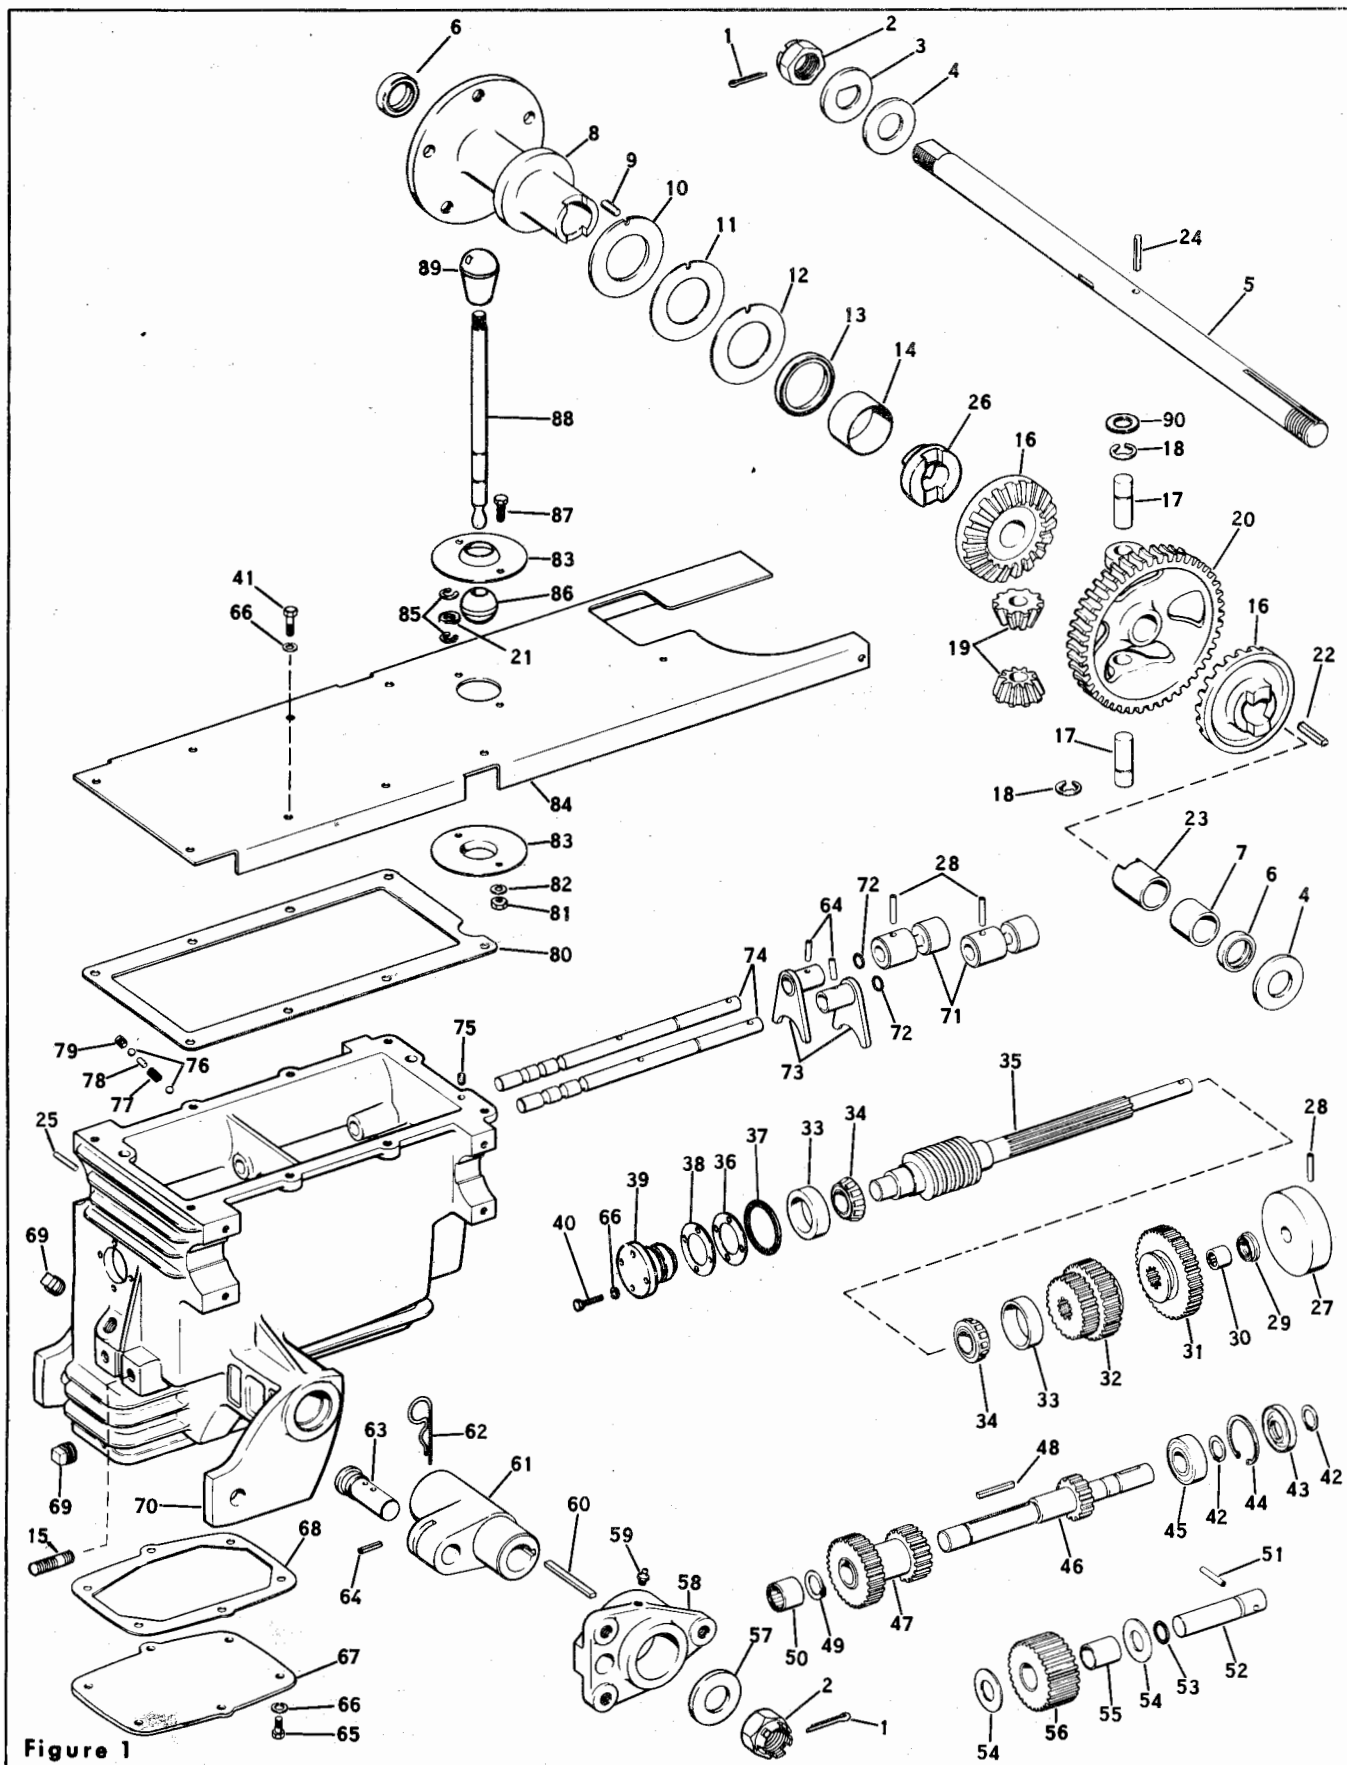

parts@sonnysbolens.com

FORM NO. P-551646

TRANSMISSION ASSEMBLY MODELS 184 AND 185

Figure 1

TRANSMISSION ASSEMBLY MODELS 184 AND 185

Ref. No.	Part No.	Description	No. Req'd.
1	1100352	Cotter Pin 1/8 x 1-1/2	2
2	1120129	Castle Nut 1-14	2
3	1709578	D-Washer	1
4	1711786	Thrust Bearing	2
5	1714886	Axle	1
6	1185295	Oil Seal	2
7	1185300	Bronze Bearing	1
8	1714888	Wheel Hub	1
9	1713457	Drive Pin	2
10	1714558	Shim Washer .020"	As Req.
11	1714559	Shim Washer .005"	As Req.
12	1714557	Thrust Washer	1
13	1185426	Oil Seal	1
14	1714571	Bronze Bearing	1
15	1718067	Stud	1
16	1714917	Bevel Gear - 22T	2
17	1713467	Pinion Shaft	2
18	1177567	Retaining Ring	2
19	1713466	Bevel Pinion - 10T	2
20	1713411	Worm Wheel	1
21	1706782	Bowed Washer	1
22	1104337	Square Key 1/4 x 1-1/2	1
23	1714566	Drive Hub	1
24	1713432	Drive Pin - Shear Proof	1
25	1120209	Drive Pin 3/16-3/4	1
26	1714565	Coupling	1
27	1713597	Brake Drum	1
28	1704692	Roll Pin 1/8 x 1	3
29	1891820	Oil Seal	1
30	1185165	Needle Bearing	1
31	1713409	Gear - 38T	1
32	1713439	Sliding Gear	1
33	1185276	Bearing Cup	2
34	1185275	Bearing Cone	2
35	1713408	Worm Shaft	1
36	1714291	Shim .010"	As Req.
37	1185572	Oil Ring	1
38	1714292	Shim .003"	As Req.
39	1714290	Bearing Retainer	1
40	1106878	Capscrew 5/16-18 x 1	4
41	1106876	Capscrew 5/16-18 x 7/8	8
42	1118809	Retaining Ring	2
43	1185352	Oil Seal	1
44	1700012	Retaining Ring	1
45	1104440	Ball Bearing	1
46	1713442	Shaft	1
47	1713436	Gear and Shaft	1