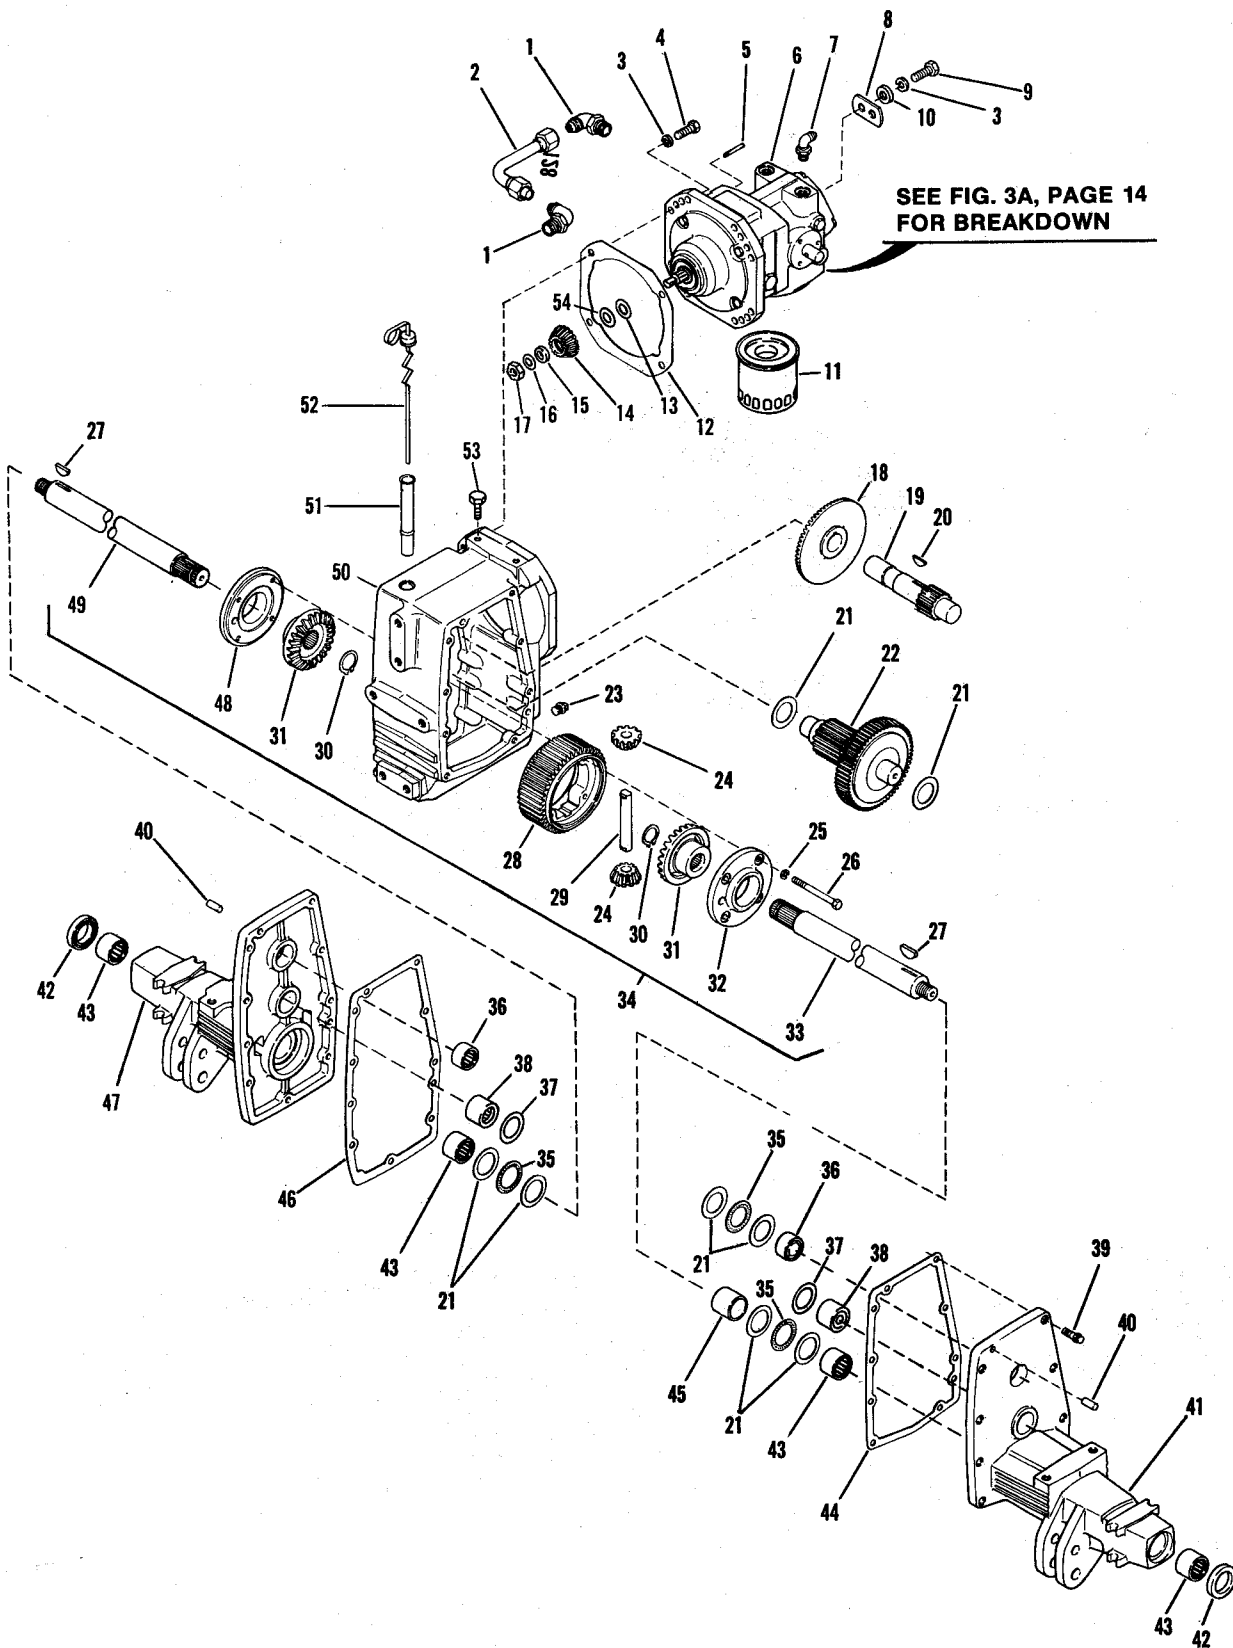

Order Parts From Your Local Kohler Outlet.

Figure 2C. KOHLER CARBURETOR ASSEMBLY (4505306)

BOLENS 16 HP TRACTOR

Figure 3 HYDRO AND TRANSMISSION ASSEMBLY

MODEL 1660 (QS-16)- Serial Number 0100101 thru 0299999

REF. NO.	PART NO.	DESCRIPTION	NO. REQ'D.
1	1724390	Fitting, 90° Elbow	2
2	1724247	Tube Assembly, 37° Flare	1
3	● 1100243	Lockwasher, 3/8	4
4	● 1100043	Capscrew, 3/8 × 1-1/4	3
5	1185376	Roll Pin, 3/16 × 1-1/2	1
6	*	Hydrostatic Package, L.H.	1
7	1185737	Fitting, 90° Elbow	2
8	1725415	Neutral Anchor	1
9	● 1100047	Capscrew, 3/8 × 1-1/2	1
10	● 1107383	Flat Washer, 3/8	1
11	1726450	Oil Filter	1
12	1720282	Gasket	1
13	1728832	Shim	1
14	1727265	Pinion, Bevel 18T	1
15	1727281	Washer	1
16	1727266	Washer	1
17	● 1186212	Nut, 3/8-24	1
18	1724079	Bevel Gear, 56T	1
19	1724810	Pinion Shaft, 17T	1
20	1100279	Key, Woodruff	1
21	1186002	Race, Thrust .125	8
22	1724812	Clutster Gear, 16T & 53T	1
23	1185930	Pipe Plug (Square Head Magnetic)	1
24	1713466	Pinion, Bevel 10T	2
25	● 1100242	Lockwasher, 5/16	4
26	● 1186015	Capscrew, 5/16-18 × 3-1/2 H.T.	4
27	1100281	Woodruff Key, 5/16 × 1-1/8	2
28	1724085	Bull Gear, 44T	1
29	1724075	Pinion Shaft	1
30	1185732	Retaining Ring, External	2