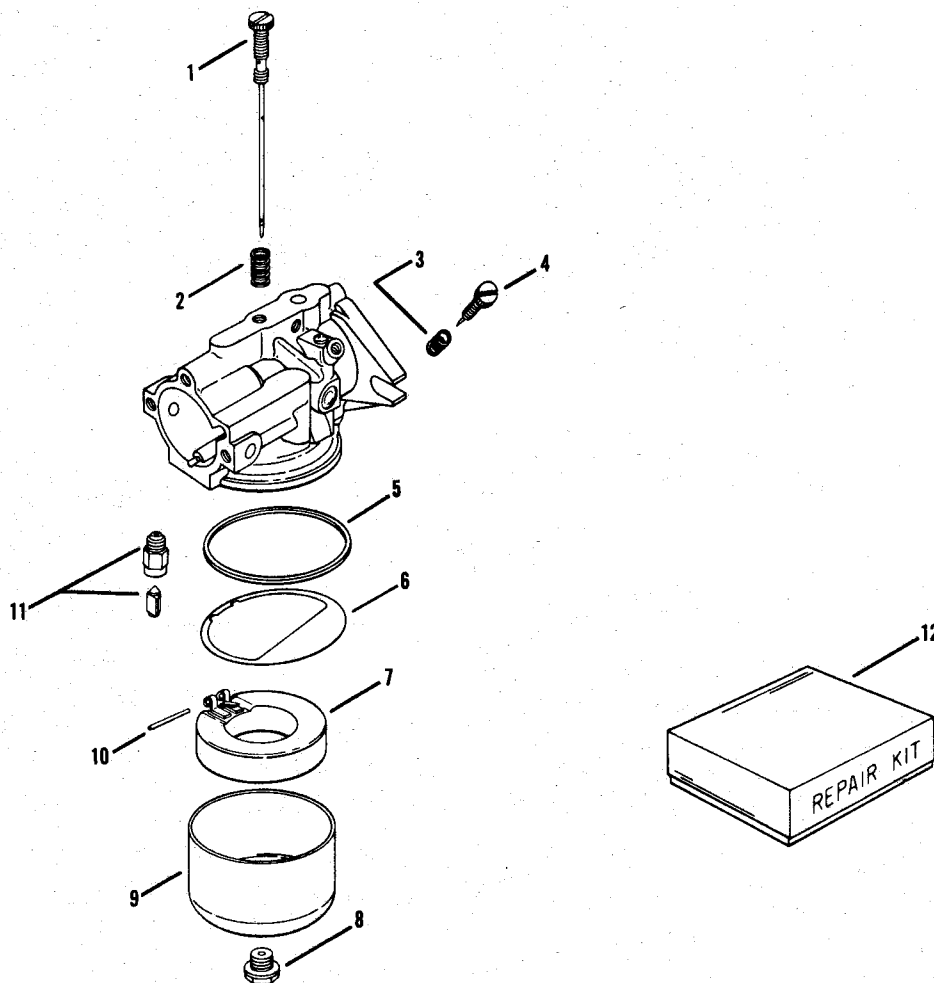

Figure 2B. KOHLER STARTER ASSEMBLY (4509801)

REF. NO.	KOHLER PART NO.	DESCRIPTION	NO. REQ'D.
	4505306	Carburetor, Complete Assembly	1
1	4536802	Needle, Main Fuel Adjusting	1
2	200383	Spring, Main Fuel Adjusting Needle	1
3	200380	Spring, Idle Fuel Adjusting Needle	1
4	275231	Needle, Idle Fuel Adjusting	1

REF. NO.	KOHLER PART NO.	DESCRIPTION	NO. REQ'D.
5	200375	Gasket, Bowl	1
6	200439	Gasket, Anti-Splash	1
7	200408	Float with Lever	1
8	235447	Screw, Bowl Retainer	1
9	235448	Bowl	1
10	200376	Pin	1
11	200443	Needle and Seat	1
12	231555	Repair Kit	1

Order Parts From Your Local Kohler Outlet.