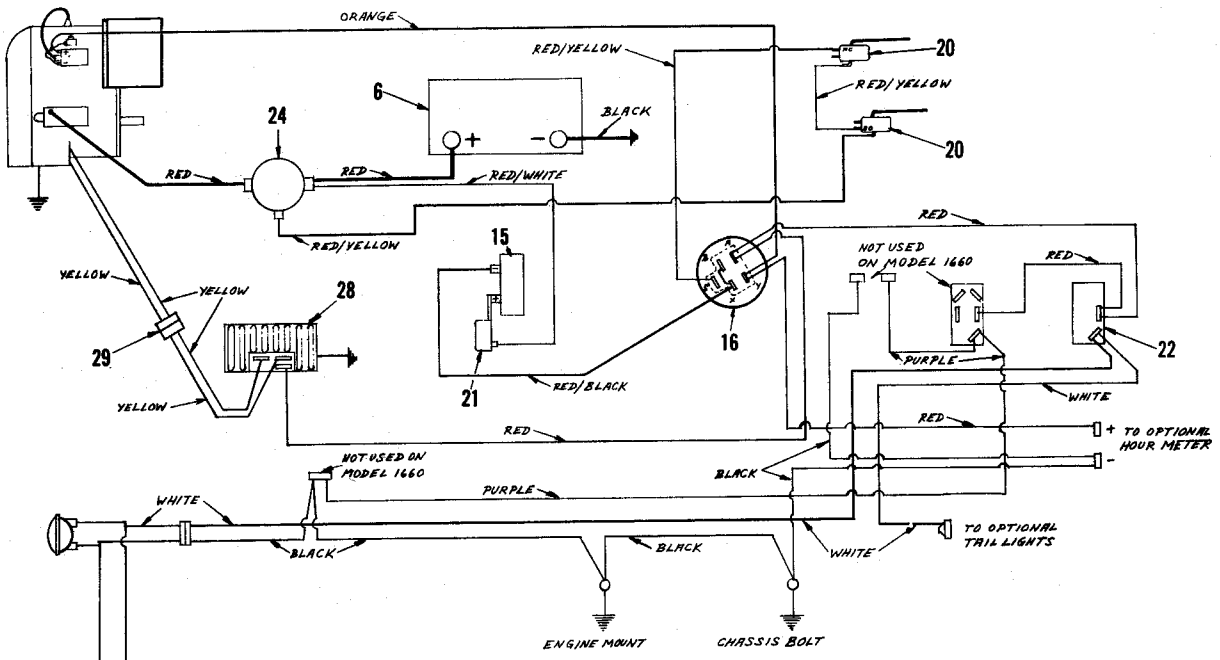

BOLENS 16 HP TRACTOR

Serial Numbers 0100101 thru 0199999

FRONT VIEW OF CONSOLE