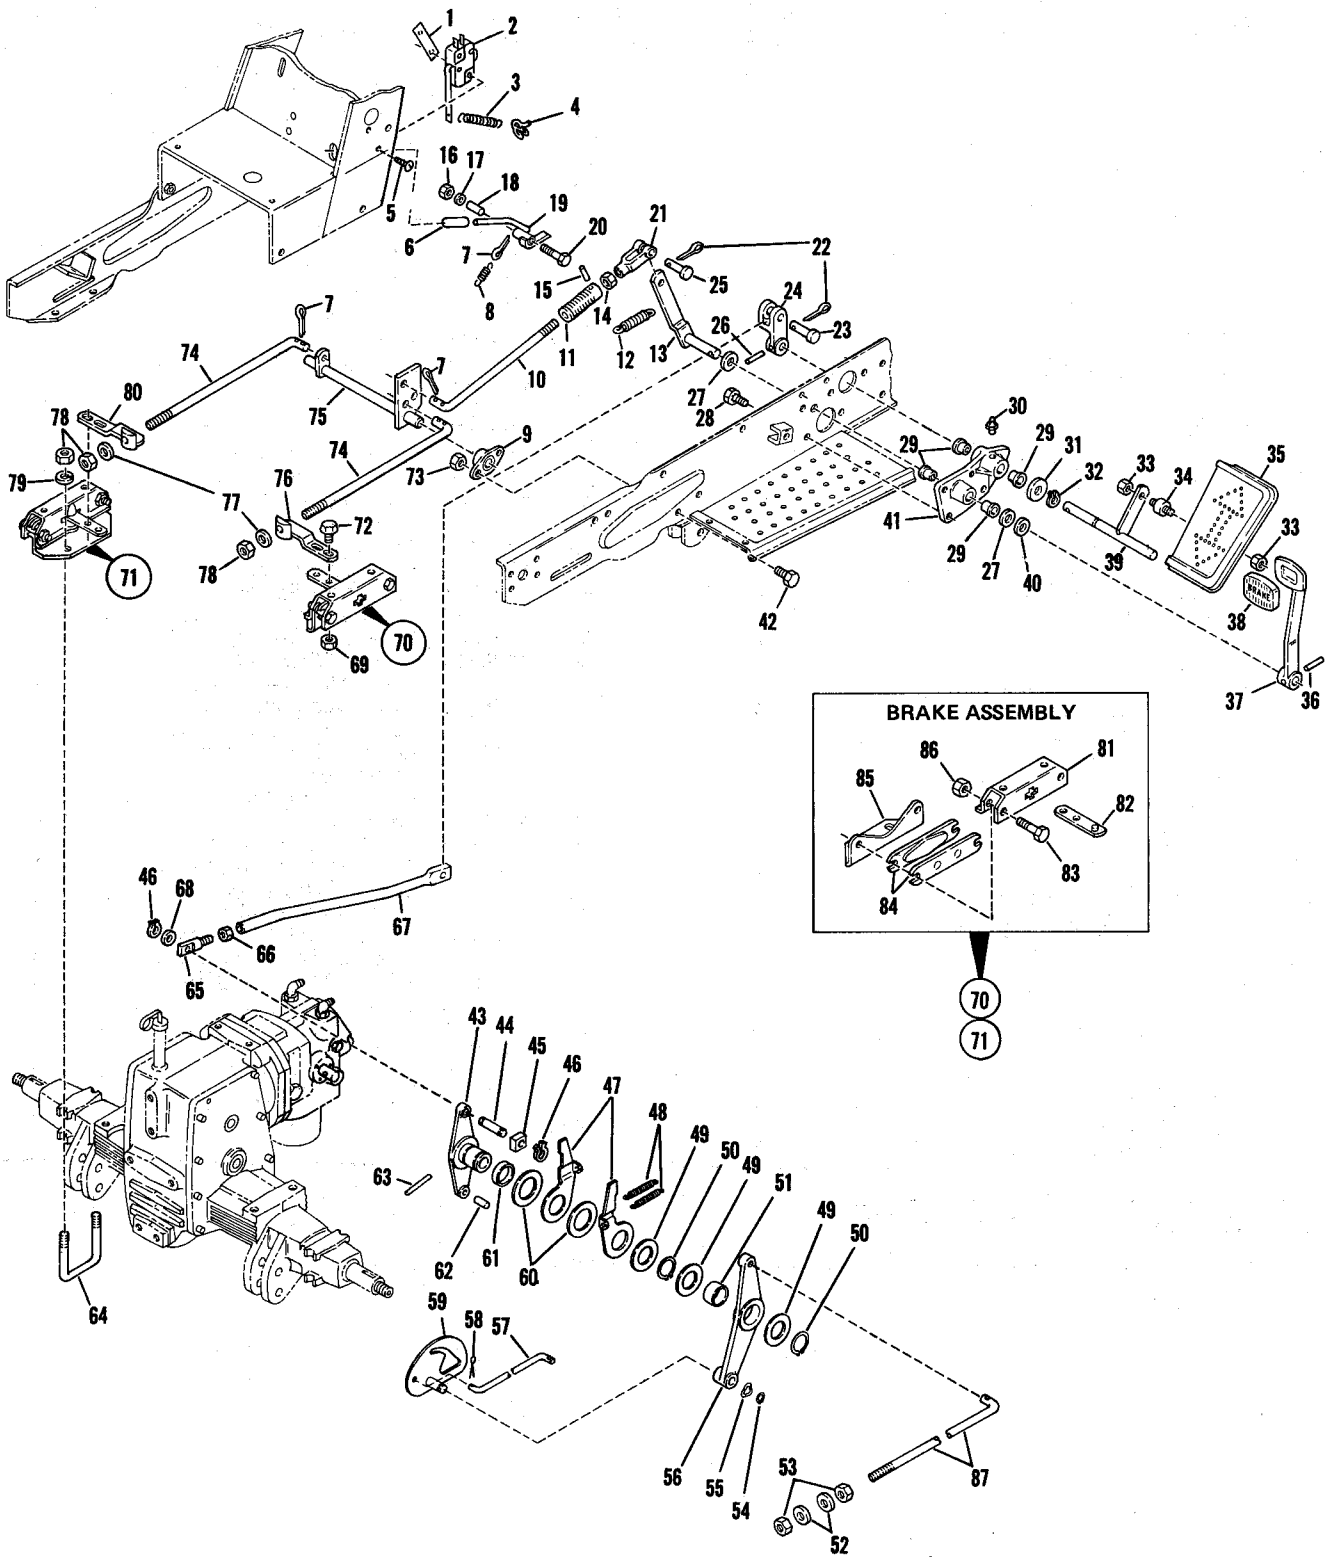

MODEL 1660 (QS-16)- Serial Number 0100101 thru 0299999

REF. NO.	PART NO.	DESCRIPTION	NO. REQ'D.
1	1725393	Control, Choke (Incl. Ref. No. 2) (1)	1
	1729521	Control, Choke (Incl. Ref. No. 2) (2)	1
2	1724527	Knob Only	2
3	● 1185985	Nut, External Lockwasher, No. 10-24	4
4	1727944	Pivot Support Assembly	1
5	1727987	Control, Throttle (Incl. Ref. No. 2)	1
6	● 1185850	Cotter Pin, 5/64 × 3/4	3
7	1724741	Pin	1
8	1724744	Lever, Lift	1
9	● 1100356	Cotter Pin, 3/32 × 1	1
10	1113527	Retaining Ring	4
11	1724703	Pin, Cylinder Anchor	1
12	1724520	Cylinder (Incl. Ref. Nos. 41 thru 52)	1
13	1185739	Elbow, 90°	2
14	1719178	Hose, Cylinder	2
15	1717563	Connector	2
16	1185479	Roll Pin, 3/32 × 5/8	1
17	1724742	Link, Lever	1
18	1724743	Grip, Handle	1
19	1724722	Valve	1
	1726213	Valve Repair Kit	1
20	1724737	Tubing Assembly, L.H.	1
21	● 1100241	Lockwasher, 1/4	2
22	● 1121507	Nut, 1/4-20	2
23	1185737	Elbow, 90°	4
24	1724736	Tubing Assembly, R.H.	1
25	1724707	Support, Bearing	1
26	● 1100243	Lockwasher, 3/8	2
27	● 1100068	Cap screw, 3/8-16 × 3/4 H.T.	2
28	1186037	Flange Bearing	2
29	1725602	Washer, Bowed	2
30	1724697	Anchor, Lift Arm	2
31	● 1100350	Cotter Pin, 1/8 × 1	2
32	1724705	Pin, Shoulder	2
33	1724694	Pivot Shaft Assembly	1
34	1724702	Pin, Anchor	2
35	1118808	Retaining Ring	4
36	1724704	Pin, Cylinder Rod	1
37	1724739	Pin, Latch	2
38	1724738	Spring, Torsion	2
39	1725452	Knob, Latch Pin	2

REF. NO.	PART NO.	DESCRIPTION	NO. REQ'D.
40	1185376	Drive Pin, 3/16 × 1-1/2	2
41	1724512	Piston Rod Assembly	1
42	1185266	Oil Seal	1
43	1118735	Snap Ring	1
44	1186019	Ring Washer	1
45	1177395	"O" Ring	1
46	1186018	Ring Washer	3
47	1186017	"O" Ring	2
48	1724511	Cylinder Head	1
49	1724515	Piston	1
50	1177509	"O" Ring	1
51	● 1110154	Lock Nut, 5/8-18	1
52	1724516	Cylinder Tube Assembly	1
53	1186393	Nut, Flange Whiz-lock	1
54	1727939	Idler Arm Assembly	1
55	1727978	Idler Sheave	2
56	● 1100346	Cotter Pin, 3/32 × 3/4	6
57	1727935	Idler Anchor	1
58	● 1107383	Flat Washer, 3/8	11
59	1727947	Link Assembly	1
60	1711164	Bearing	2
61	1727983	Spring Anchor	1
62	1727981	Extension Spring	1
63	1727590	Cable Assembly	1
64	1727980	Extension Spring	1
65	● 1186329	Screw, Whiz-lock, 5/16-18 × 3/4	4
66	● 1186391	Nut, Whiz-lock, 5/16-18	4
67	1727982	Control Cable Support Assembly	1
68	● 1107385	Flat Washer, 1/2	1
69	1185581	Bearing	2
70	1727951	Pivot Rod Assembly	1
71	1723428	Compression Spring	1
72	● 1186333	Screw, Whiz-lock, 5/16-18 × 1-1/2	1
73	1727532	Control Cable Support Assembly	1
74	1708126	Clevis Pin, 3/8 × 3/16	1
75	1715711	Handle Grip	1
76	1727579	Handle	1
77	1704692	Drive Pin	1
78	● 1110107	Locknut, 5/16-18	1
79	1723384	Special Washer	1
80	1727940	Spacer	1

(1) Serial Numbers 0100101 thru 0199999

(2) Serial Numbers 0200101 thru 0299999

- Common Hardware - Purchase Locally (Grade 5 where Applicable)

BOLENS 16 HP TRACTOR

Figure 5 BRAKE AND HYDRO CONTROL ASSEMBLIES