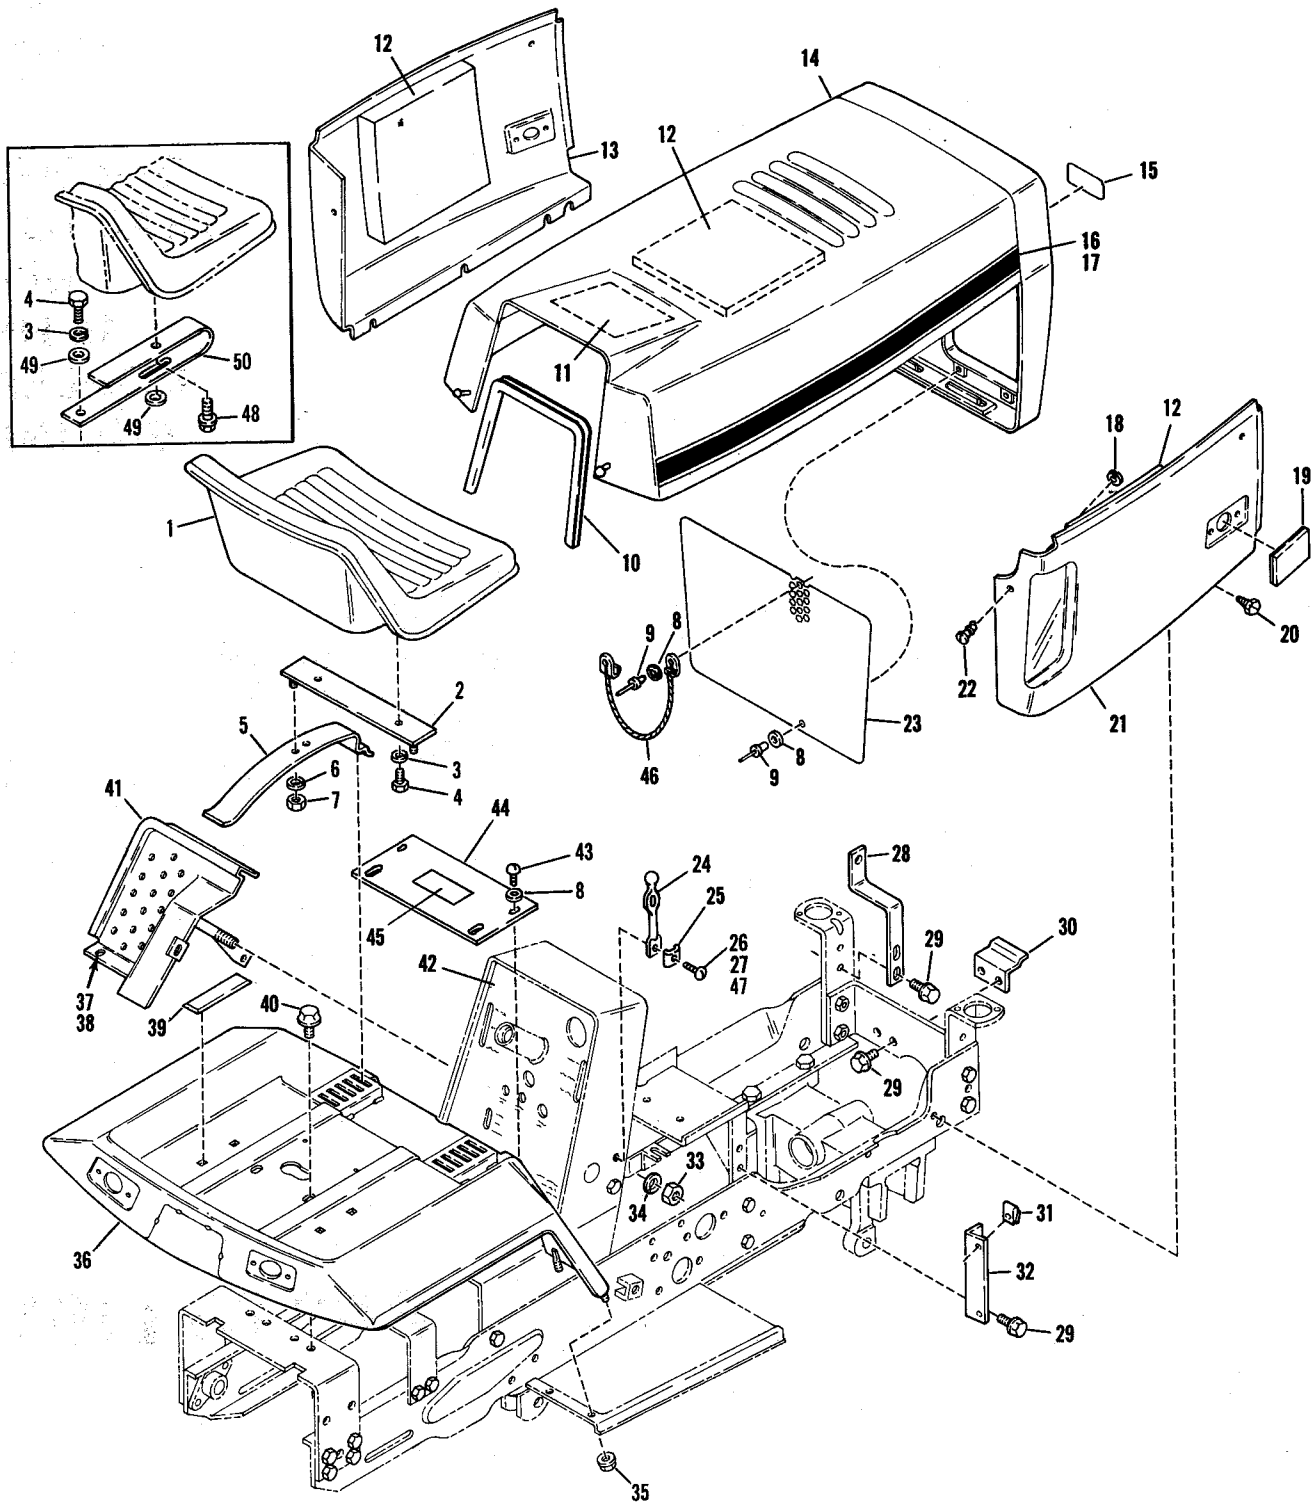

Figure 1 TRIM ASSEMBLY

MODEL 1660 (QS-16)- Serial Number 0100101 thru 0299999

REF. NO.	PART NO.	DESCRIPTION	NO. REQ'D.
1	1723525	Seat	1
2	1727007	Support Assembly (1)	1
3	● 1100243	Lockwasher, 3/8	2
4	● 1103212	Capscrew, 3/8-16 × 5/8	2
5	1726439	Spring Leaf (1)	2
6	● 1100242	Lockwasher, 5/16	4
7	● 1182563	Nut, 5/16-18	4
8	● 1185418	Flat Washer, 7/32	8
9	● 1185878	Pop Rivet, 3/16 × 3/8	6
10	1726932	Trim, Hood	1
11	1725624	Decal, (Service Instruction)	1
12	1726212	Foam, Acoustical	3
13	1724854	Side Panel, Left Hand	1
14	1727176	Grille and Hood Assembly	1
15	1727437	Decal, (Logo)	1
16	1727479	Decal, (Identification) Right Hand	1
17	1727480	Decal, (Identification) Left Hand	1
18	1725410	Retainer, Stud	4
19	1725489	Reflector	2
20	● 1724492	Screw, Flange Whiz-lock 1/4-20 × 1/2	6
21	1724853	Side Panel, Right Hand	1
22	1725409	Stud, 1/4 Turn	4
23	1725613	Screen, Grille (1)	1
	1727529	Screen, Grille (2)	1
24	1727127	Latch	2
25	1727126	Clip	2
26	● 1118172	Screw, No. 10-24 × 5/8 (1)	2
27	● 1185985	Nut, Keps No. 10-24 (1)	2