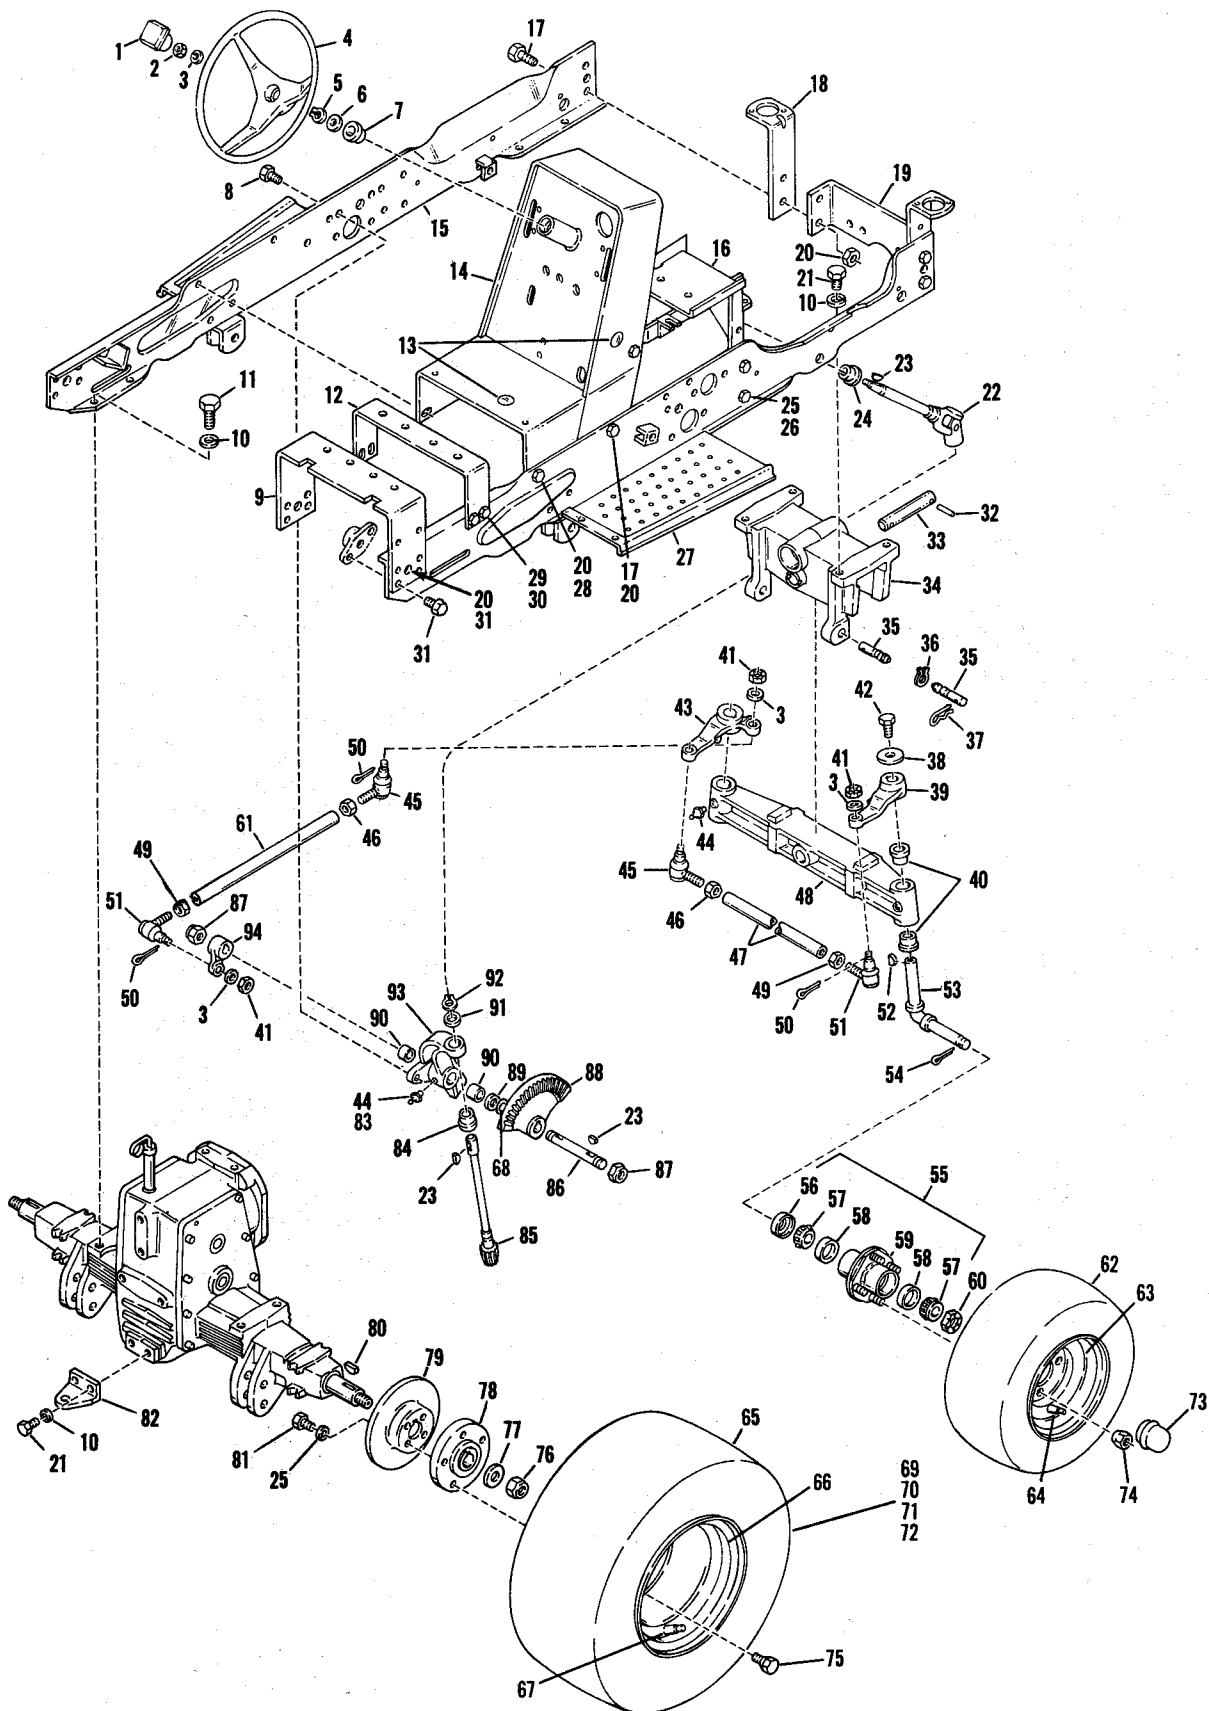

MODEL 1660 (QS-16)- Serial Number 0100101 thru 0299999

REF. NO.	PART NO.	DESCRIPTION	NO. REQ'D.
1	1727777	Speed Nut, Twin Type	2
2	1725550	Switch, Brake	1
3	1725826	Spring	1
4	1725536	Clamp	1
5	● 1725552	Screw, Fill. Head, No. 4-40 × 3/4	2
6	1725483	Grip, Handle	1
7	● 1185147	Cotter Pin, 3/32 × 5/8	8
8	1725354	Spring, Extension	1
9	1724457	Flanged Bearing	2
10	1725347	Rod, Adjusting	1
11	1725348	Ratchet, Brake	1
12	1725367	Spring, Extension	1
13	1725346	Arm, Brake	1
14	● 1100197	Nut, 3/8-24	1
15	1177625	Drive Pin	1
16	● 1110107	Lock Nut, 5/16-18	1
17	● 1107382	Flat Washer, 5/16	1
18	1725353	Spacer	1
19	1725355	Latch, Brake	1
20	● 1111606	Capscrew, 5/16-18 × 2 H.T.	1
21	222007	Yoke, Clutch Rod	1
22	● 1100349	Cotter Pin, 1/8 × 3/4	2
23	1724632	Clevis Pin	1
24	1724467	Arm, Control	1
25	1112587	Clevis Pin, 5/16 × 1-3/16	1
26	1713432	Drive Pin, 3/16 × 1-1/4	1
27	1715301	Washer, Thrust	As Req'd.
28	● 1186345	Screw, Whiz-lock, 3/8-16 × 3/4	5
29	1185802	Flange Bearing	4
30	1185976	Grease Fitting	1
31	● 1100266	Flat Washer, 5/8	1
32	1185668	Retaining Ring	1
33	● 1186389	Flange Nut, 1/4-20	2
34	1725335	Rubber Mount	1
35	1725287	Pedal, R.H.	1
36	1185232	Roll Pin, 3/16 × 1-1/4	1
37	1725520	Pedal, Brake	1
38	1725518	Pad, Pedal	1
39	1725338	Shaft, Control	1
40	1701411	Washer, Bowed	1
41	1725030	Speed Control Bearing Support	1
42	● 1100068	Capscrew, 3/8-16 × 3/4 H.T.	4
43	1724449	Speed Control Arm	1
44	1724445	Control Pin	1
45	1720699	Cushion Block	1

REF. NO.	PART NO.	DESCRIPTION	NO. REQ'D.
46	1185219	Retaining Ring	2
47	1725359	Neutralizer Arm	2
48	1724582	Extension Spring	2
49	1720529	Thrust Washer	3
50	1185732	Retaining Ring, External	2
51	1724581	Bearing	1
52	● 1100265	Flat Washer, 7/16	2
53	● 1121510	Nut, 7/16-14	2
54	1118804	Retaining Ring	1
55	1706782	Wave Washer	1
56	1724452	Neutral Stop Arm	1
57	1724820	Lockplate Control Rod	1
58	● 1100346	Cotter Pin, 3/32 × 3/4	2
59	1724443	Lockplate Assembly	1
60	1720361	Thrust Washer	2
61	1720706	Bearing	1
62	1110187	Dowel Pin	1
63	1186022	Roll Pin, Spirol	1
64	1724468	"U" Bolt, 3/8-16	2
65	1724446	Rod End	1
66	● 1100203	Nut, 1/2-13	1
67	1725343	Rod, Speed Control	1
68	1890948	Washer	1
69	● 1186393	Nut, Whiz-lock, 3/8-16	4
70	1724599	Brake Assy., R.H. (Incl. Ref. Nos. 81 thru 85)	1
71	1724580	Brake Assy., L.H. (Incl. Ref. Nos. 81 thru 85)	1
72	● 1186347	Screw, Whiz-lock, 3/8-16 × 1	4
73	● 1186393	Flange Nut, 3/8-16	4
74	1725364	Rod, Brake	2
75	1725358	Shaft, Transfer	1
76	1725362	Extension, Brake Arm, Right Hand	1
77	● 1100256	Flat Washer, 3/8	2
78	● 1110108	Lock Nut, 3/8-16	7
79	● 1185715	Lockwasher, 3/8	4
80	1725363	Extension, Brake Arm, Left Hand	1
81	1724587	Bracket, Secondary	1
82	1724588	Lever, Actuating	1
83	1724590	Bolt	2
84	1724589	Stator Plate	2
85	1724473	Support, Brake	1
86	1724591	Lock Nut	2
87	1724444	Rod, Neutral Adjuster	1

- (1) Serial Numbers 0100101 thru 0199999
- (2) Serial Numbers 0200101 thru 0299999

● Common Hardware - Purchase Locally (Grade 5 where Applicable)

BOLENS 16 HP TRACTOR

Figure 6 FRAME, STEERING AND AXLE ASSEMBLIES