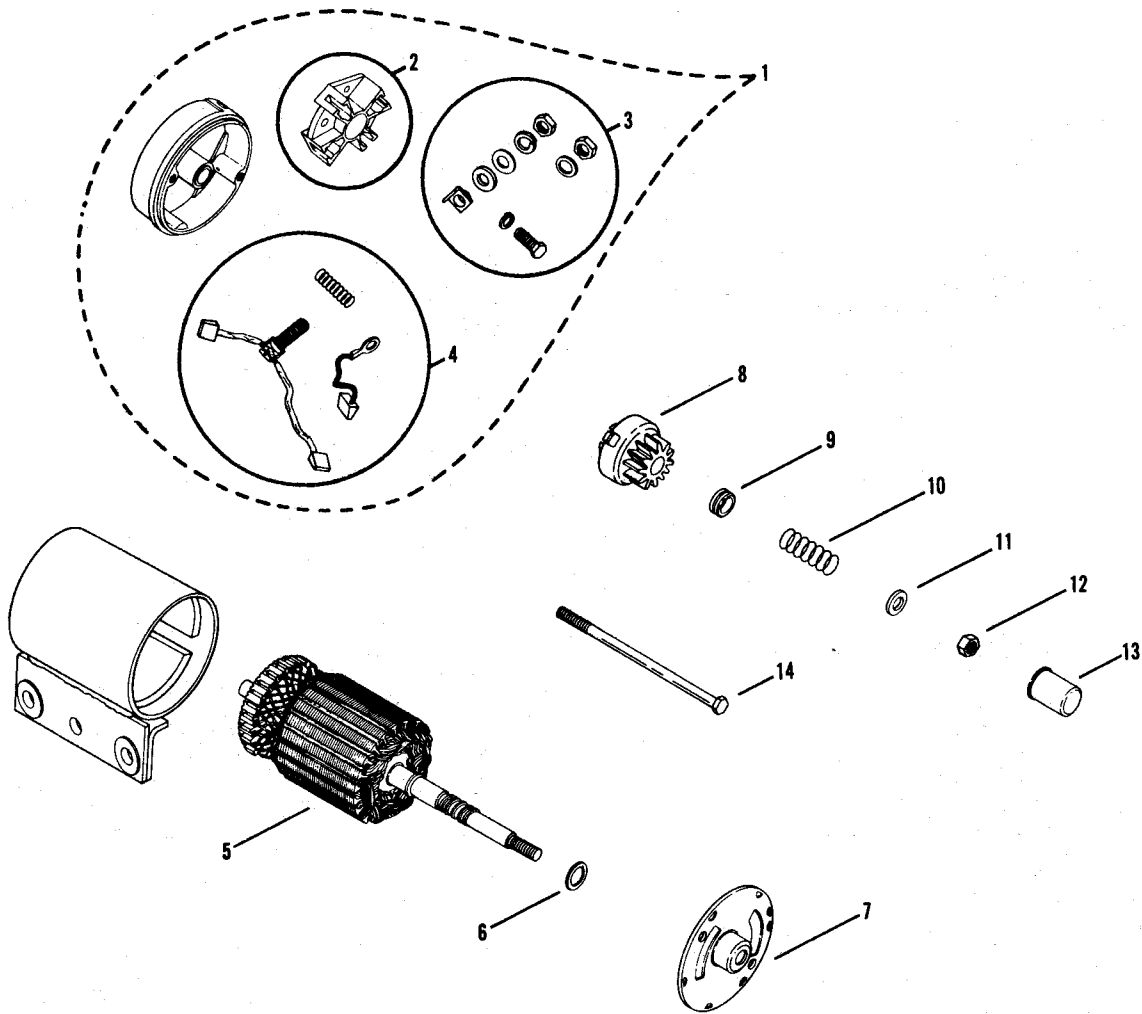

BOLENS 16 HP TRACTOR

REF. NO.	KOHLER PART NO.	DESCRIPTION	NO. REQ'D.
	4509801	Starter, Complete Assy.	1
1	237368	Kit, commutator cap - assembly	1
2	237762	Kit, brush holder	1
3	237761	Kit, hardware	1
4	237367	Kit, brush and spring	1
5	237846	Armature, Assembly	1
6	237363	Washer, Armature Thrust ...	1

REF. NO.	KOHLER PART NO.	DESCRIPTION	NO. REQ'D.
7	237650	Cap, Assembly (D.E.)	1
8	237809	Drive, Assembly	1
9	237647	Spacer, Dust Cover	1
10	237357	Spring, Anti-drift	1
11	237645	Spacer, Stop Gear	1
12	237644	Nut, Stop	1
13	237643	Cover, Dust	1
14	237649	Bolt, Thru	2

Order Parts From Your Local Kohler Outlet.