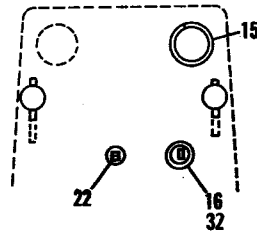

BOLENS 16 HP TRACTOR

Serial Numbers 0100101 thru 0199999

REAR VIEW OF IGNITION SWITCH