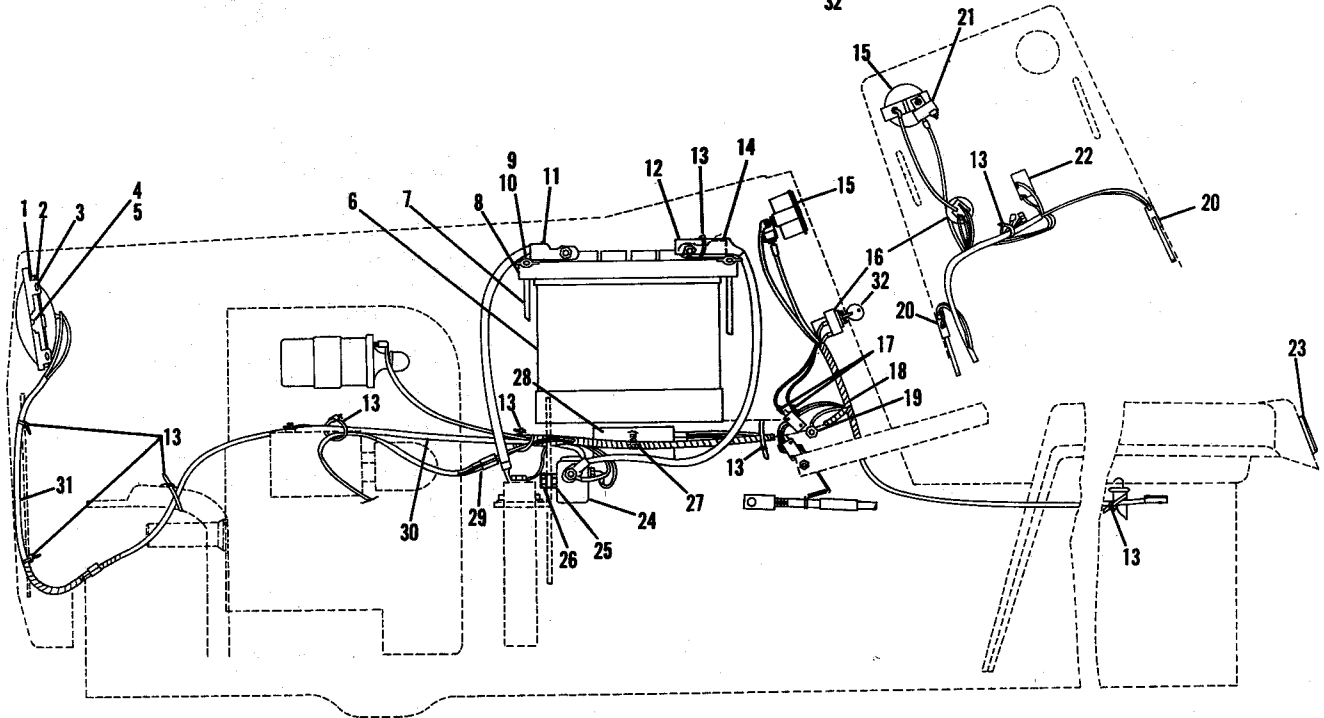

Figure 1 TRIM ASSEMBLY

MODEL 1660 (QS-16)- Serial Number 0100101 thru 0299999

REF. NO.	PART NO.	DESCRIPTION	NO. REQ'D.
1	1723525	Seat	1
2	1727007	Support Assembly (1)	1
3	● 1100243	Lockwasher, 3/8	2
4	● 1103212	Capscrew, 3/8-16 × 5/8	2
5	1726439	Spring Leaf (1)	2
6	● 1100242	Lockwasher, 5/16	4
7	● 1182563	Nut, 5/16-18	4
8	● 1185418	Flat Washer, 7/32	8
9	● 1185878	Pop Rivet, 3/16 × 3/8	6
10	1726932	Trim, Hood	1
11	1725624	Decal, (Service Instruction)	1
12	1726212	Foam, Acoustical	3
13	1724854	Side Panel, Left Hand	1
14	1727176	Grille and Hood Assembly	1
15	1727437	Decal, (Logo)	1
16	1727479	Decal, (Identification) Right Hand	1
17	1727480	Decal, (Identification) Left Hand	1
18	1725410	Retainer, Stud	4
19	1725489	Reflector	2
20	● 1724492	Screw, Flange Whiz-lock 1/4-20 × 1/2	6
21	1724853	Side Panel, Right Hand	1
22	1725409	Stud, 1/4 Turn	4
23	1725613	Screen, Grille (1)	1
	1727529	Screen, Grille (2)	1
24	1727127	Latch	2
25	1727126	Clip	2
26	● 1118172	Screw, No. 10-24 × 5/8 (1)	2
27	● 1185985	Nut, Keps No. 10-24 (1)	2

BOLENS 16 HP TRACTOR

Serial Numbers 0100101 thru 0199999

FRONT VIEW OF CONSOLE

REAR VIEW OF IGNITION SWITCH

REAR VIEW OF CONSOLE

Figure 7 ELECTRICAL SYSTEM

MODEL 1660 (QS-16)- Serial Number 0100101 thru 0299999