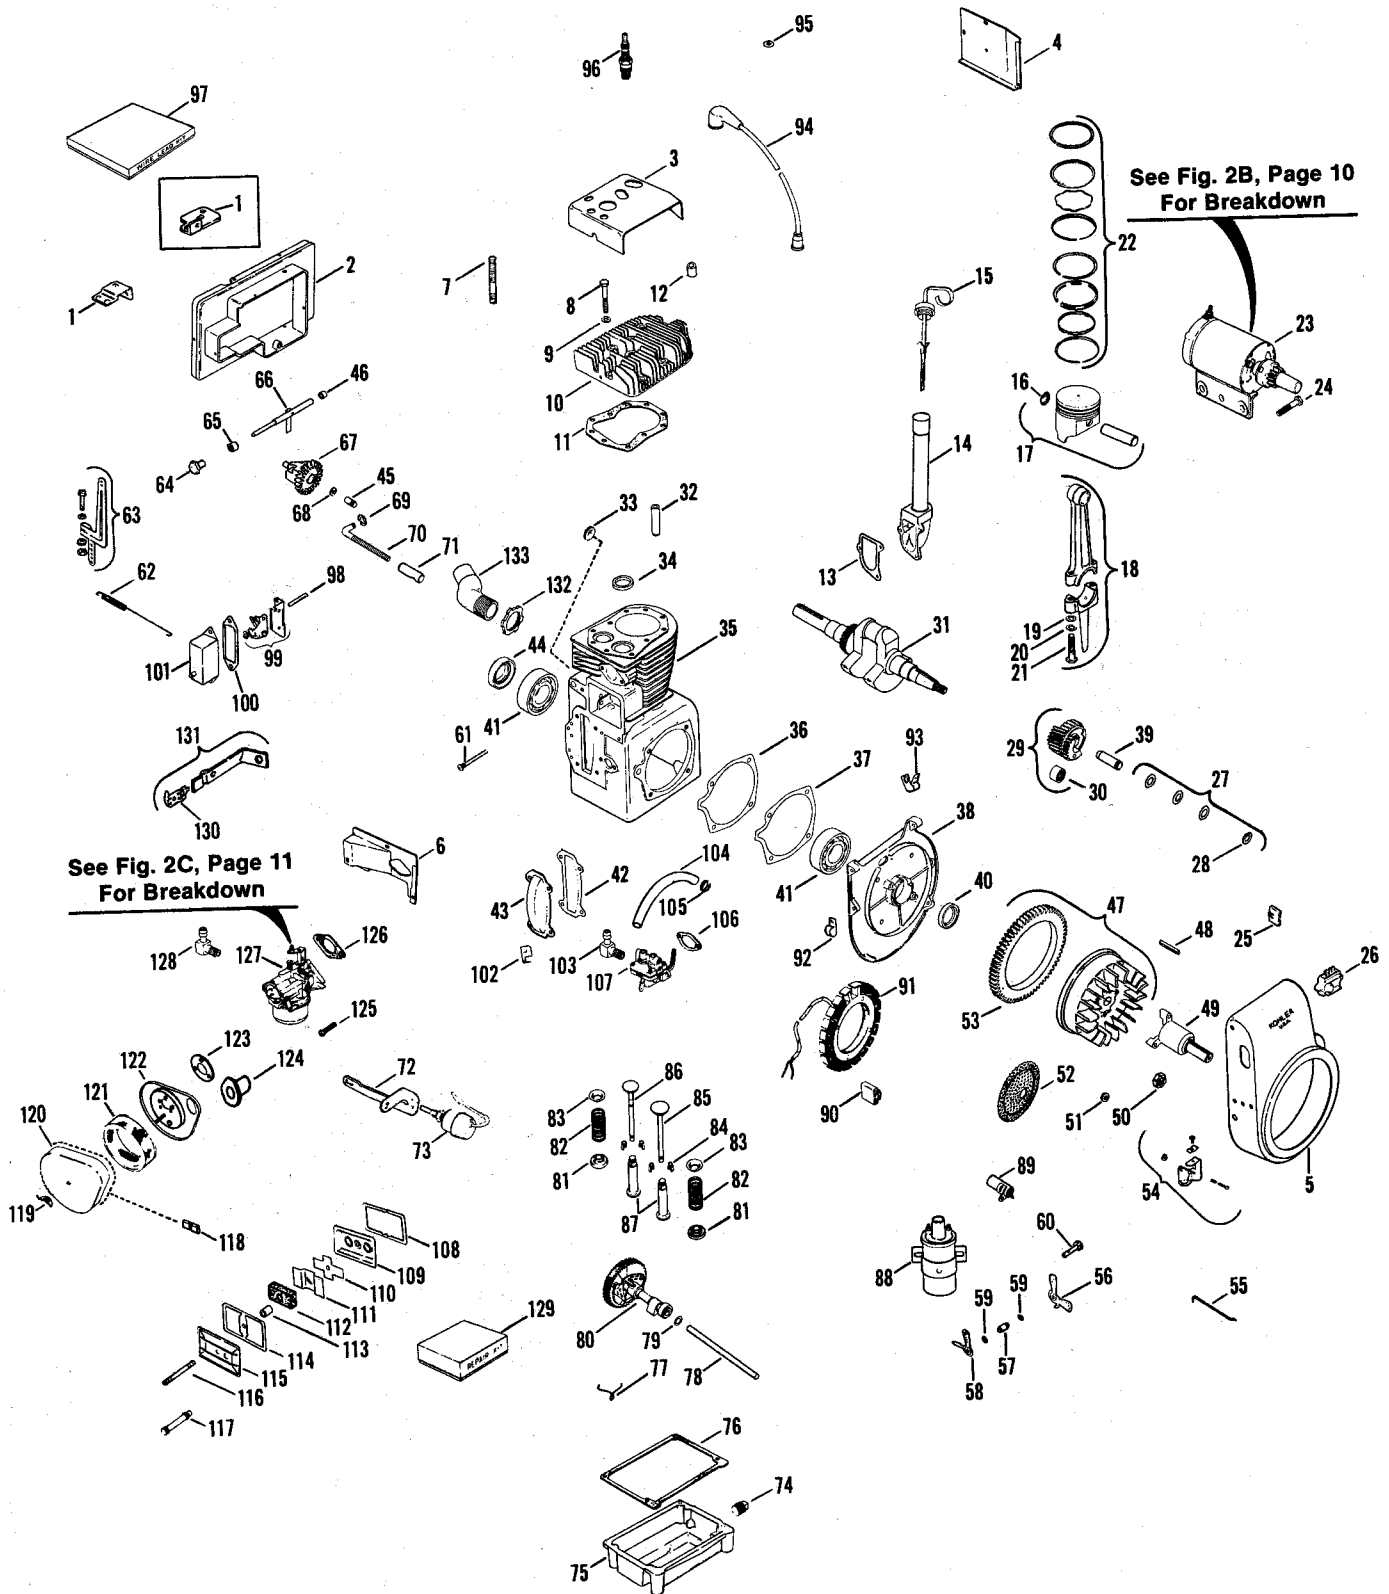

BOLENS 16 HP TRACTOR

Figure 2A. KOHLER ENGINE ASSEMBLY (K341AQS) Continued

MODEL 1660 (QS-16)- Serial Number 0100101 thru 0299999

REF. NO.	KOHLER PART NO.	DESCRIPTION	NO. REQ'D.
CAMSHAFT AND VALVES GROUP			
77	4708901	Spring, Actuating	1
78	235053	Pin, Camshaft	1
79	275066	Spacer, Camshaft .005	As Req'd.
	275067	Spacer, Camshaft .010	As Req'd.
80	E235646	Camshaft, Assembly	1
81	230020	Rotator	2
82	235168	Spring, Valve	2
83	235011	Retainer, Spring Upper	2
84	240013	Keeper, Valve	4
85	235582	Valve, Intake	1
86	237672	Valve, Exhaust	1
87	D235327	Tappet	2
IGNITION GROUP			
88	231281	Coil, Ignition	1
89	230722	Condenser	1
90	237757	Connector	1
91	237716	Kit, Stator (1)	1
	237878	Kit, Stator (2)	1
92	234511	Clip	1
93	X7281	Clip, Cable	1
94	241389	Lead	1
95	4731301	Grommet, Spark Plug	1
96	235040S	Plug, Spark	1
97	238054	Lead Kit, No. 14 Wire	1
98	X4891	Rod, Breaker	1
99	A220474	Breaker, Assembly	1
100	220174	Gasket, Breaker	1
101	232535	Cover, Breaker	1
102	275182	Clip	1
FUEL PUMP GROUP			
103	X3911	Elbow, Hose	2
104	X6971	Line, Fuel	1

REF. NO.	KOHLER PART NO.	DESCRIPTION	NO. REQ'D.
105	X4269	Clamp, Hose	2
106	4704101	Gasket, Fuel Pump	1
107	A235807	Pump, Fuel	1
BREATHER AND VENT GROUP			
108	235048	Gasket, Valve Cover	1
109	235631	Plate, Breather	1
110	235047	Reed, Breather	1
111	235117	Baffle, Breather	1
112	235118	Filter, Breather	1
113	231032	Seal, Breather	1
114	275144	Gasket, Valve Cover	1
115	4709601	Cover, Valve	1
116	275220	Stud, Valve Cover	1
117	4732601	Hose, Breather	1
AIR INTAKE GROUP			
118	4703203	Seal	1
119	X2767	Nut, Wing	1
120	4708201	Cover, Air Cleaner	1
121	4708301	Element	1
122	4720101	Base, Air Cleaner	1
123	275341	Gasket, Air Horn	1
124	4713401	Tube	1
CARBURETOR GROUP			
125	X7701	Screw, Slotted Head	2
126	4704901	Gasket, Carburetor	1
127	4505306	Carburetor, Assembly	1
128	X3911	Elbow, Hose	1
129	231555	Repair Kit	1
130	235603	Clip	1
131	4721704	Bracket, Choke, Assembly	1
EXHAUST GROUP			
132	4510001	Nut, Lock	1
133	4505404	Elbow, Exhaust	1

Order Parts From Your Local Kohler Outlet.

- (1) Kohler Spec 71172A
- (2) Kohler Spec 71176A