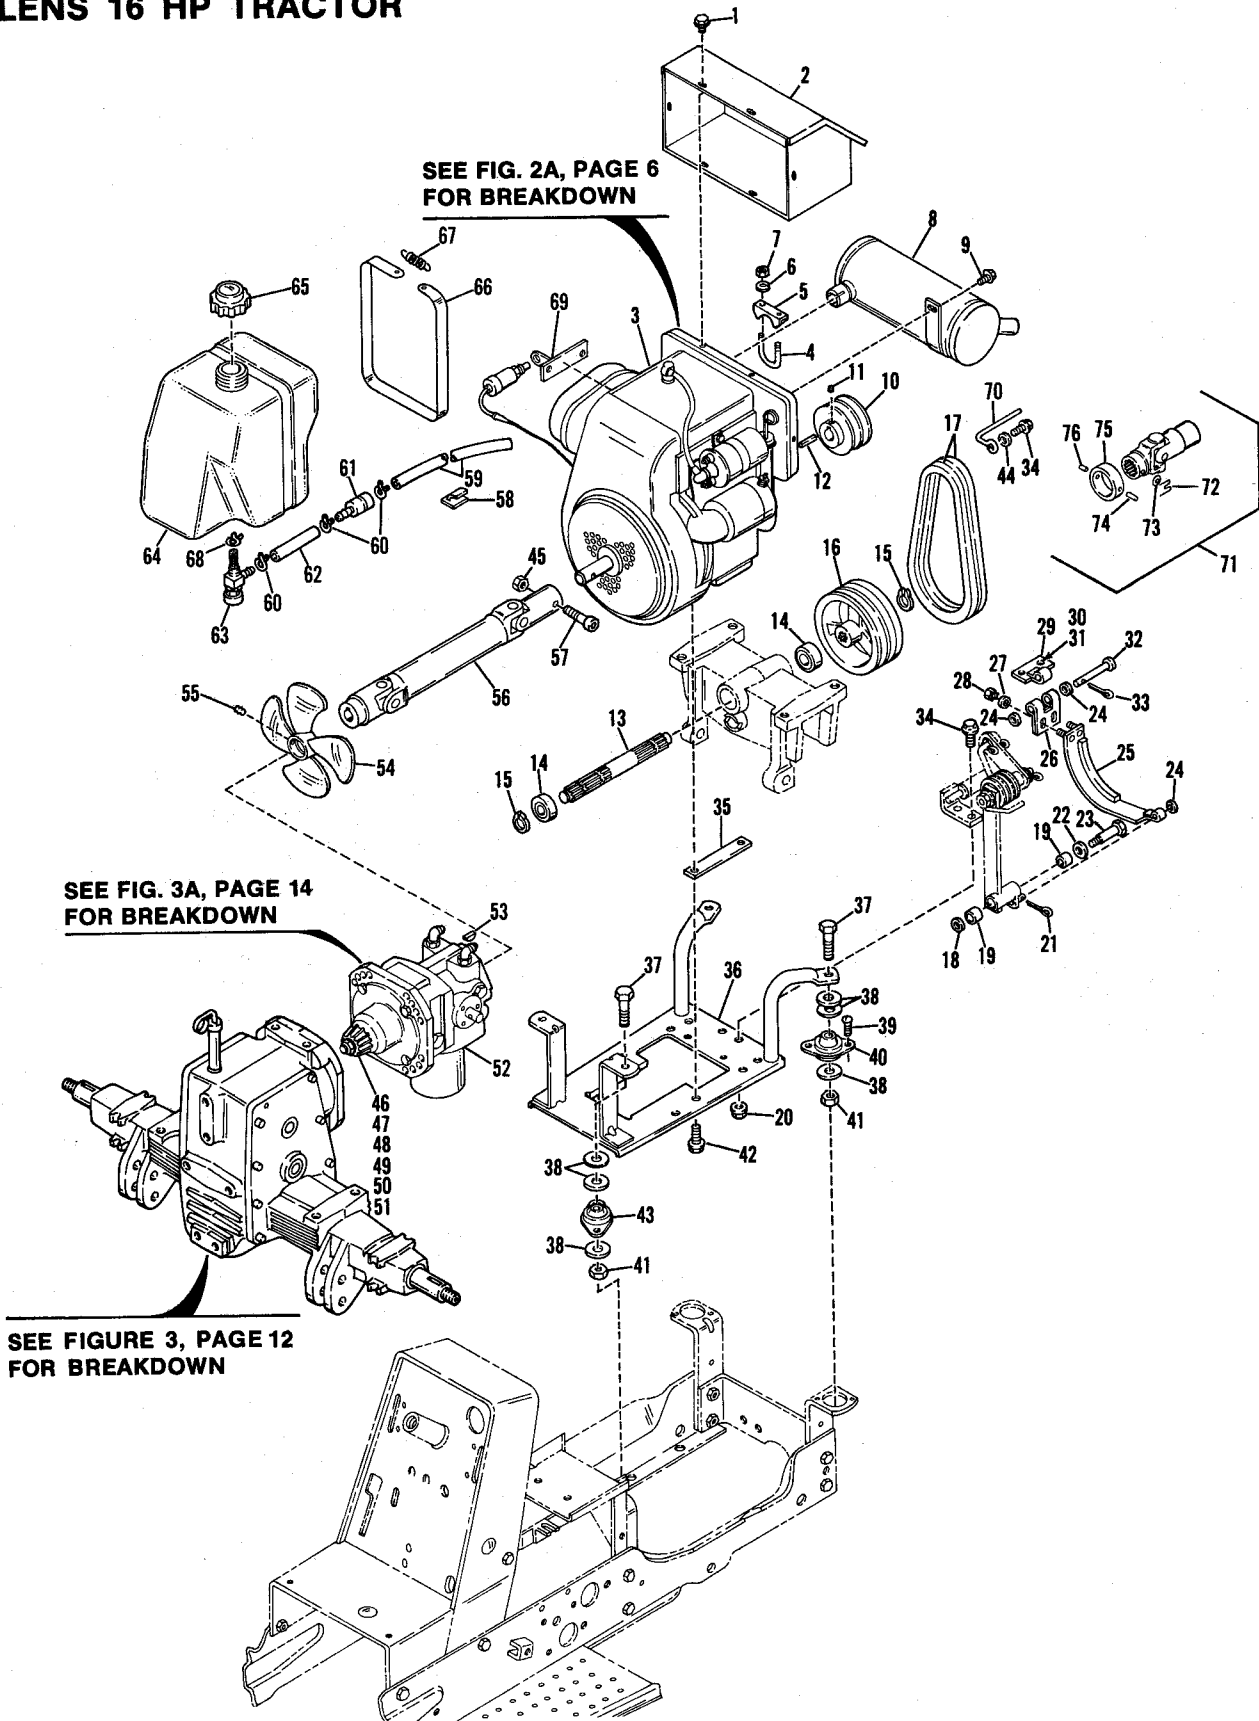

Figure 1 TRIM ASSEMBLY

MODEL 1660 (QS-16)- Serial Number 0100101 thru 0299999

REF. NO.	PART NO.	DESCRIPTION	NO. REQ'D.
1	1723525	Seat	1
2	1727007	Support Assembly (1)	1
3	● 1100243	Lockwasher, 3/8	2
4	● 1103212	Capscrew, 3/8-16 × 5/8	2
5	1726439	Spring Leaf (1)	2
6	● 1100242	Lockwasher, 5/16	4
7	● 1182563	Nut, 5/16-18	4
8	● 1185418	Flat Washer, 7/32	8
9	● 1185878	Pop Rivet, 3/16 × 3/8	6
10	1726932	Trim, Hood	1
11	1725624	Decal, (Service Instruction)	1
12	1726212	Foam, Acoustical	3
13	1724854	Side Panel, Left Hand	1
14	1727176	Grille and Hood Assembly	1
15	1727437	Decal, (Logo)	1
16	1727479	Decal, (Identification) Right Hand	1
17	1727480	Decal, (Identification) Left Hand	1
18	1725410	Retainer, Stud	4
19	1725489	Reflector	2
20	● 1724492	Screw, Flange Whiz-lock 1/4-20 × 1/2	6
21	1724853	Side Panel, Right Hand	1
22	1725409	Stud, 1/4 Turn	4
23	1725613	Screen, Grille (1)	1
	1727529	Screen, Grille (2)	1
24	1727127	Latch	2
25	1727126	Clip	2
26	● 1118172	Screw, No. 10-24 × 5/8 (1)	2
27	● 1185985	Nut, Keps No. 10-24 (1)	2

(1) Serial Numbers 0100101 thru 0199999

(2) Serial Numbers 0200101 thru 0299999

● Common Hardware - Purchase Locally (Grade 5 where Applicable)

BOLENS 16 HP TRACTOR

Figure 2 ENGINE AND DRIVE ASSEMBLY

MODEL 1660 (QS-16)- Serial Number 0100101 thru 0299999