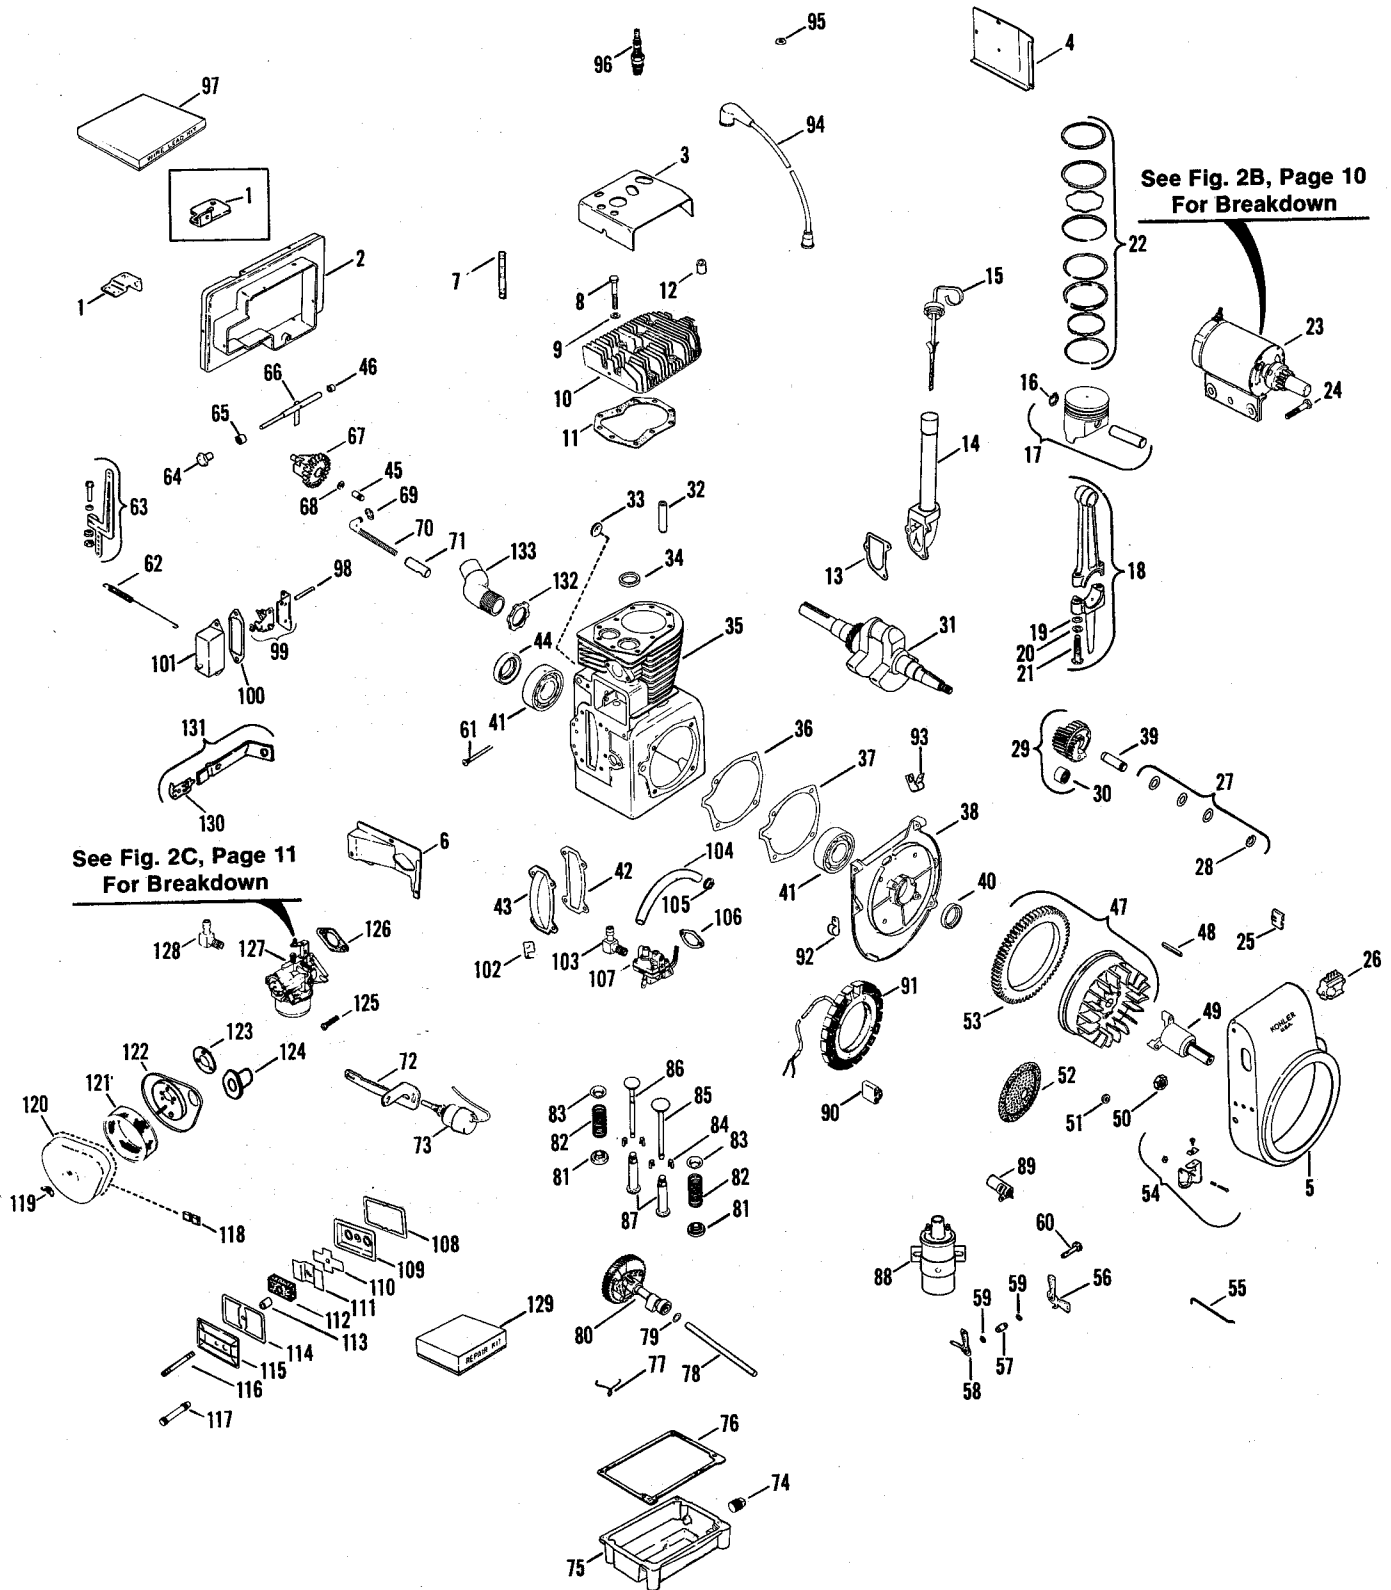

*** See Fig. 3A, Page 14

BOLENS 16 HP TRACTOR

Figure 2A. KOHLER ENGINE ASSEMBLY (K341AQS)

MODEL 1660 (QS-16)- Serial Number 0100101 thru 0299999

REF. NO.	KOHLER PART NO.	DESCRIPTION	NO. REQ'D.
BAFFLES AND SHROUD GROUP			
1	4512603	Bracket, Duct support (1) . . .	1
	4512604	Bracket, Duct support (2) . . .	1
2	4728101	Duct, Air (1)	1
	4728105	Duct, Air (2)	1
3	4712401	Baffle, Head (1)	1
	4712403	Baffle, Head (2)	1
4	4706303	Baffle, Cylinder (1)	1
	4706305	Baffle, Cylinder (2)	1
5	4702703	Housing, Blower (1)	1
	4702705	Housing, Blower (2)	1
6	4706301	Baffle, Side air	1
CYLINDER HEAD GROUP			
7	237522	Stud	1
8	270158	Screw, H.C.	9
9	270889	Washer	10
10	4501501	Head, Cylinder (1)	1
	4501504	Head, Cylinder (2)	1
11	4505201	Gasket, Head	1
12	X40071	Spacer	1
DIPSTICK GROUP			
13	237064	Gasket	1
14	4718002	Tube, Oil-fill (1)	1
	4718003	Tube, Oil-fill (2)	1
15	4703802	Dipstick (1)	1
	4703804	Dipstick (2)	1
PISTON AND ROD GROUP			
16	235811	Retainer	2
17	4507401	Piston-Assembly, Std. (Includes pin and retainers, Ref. No. 16)	1
	4507402	Piston, Assembly .003 (Includes pin and retainers, Ref. No. 16)	1
	4507403	Piston, Assembly .010 (Includes pin and retainers, Ref. No. 16)	1
	4507404	Piston, Assembly .020 (Includes pin and retainers, Ref. No. 16)	1
	4507405	Piston, Assembly .030 (Includes pin and retainers, Ref. No. 16)	1
18	4506701	Rod, Conn., Assembly (Std) (Includes Ref. Nos. 19, 20 & 21)	1
	4506702	Rod, Conn., Assembly (.010) (Includes Ref. Nos. 19, 20 & 21)	1
19	235003	Washer	2
20	X221	Washer, Split	2
21	4708601	Screw, Connecting Rod	2
22	4510801	Ring Set, Std. & .003 (Svc.)	1
	4510802	Ring Set, .010 (Service)	1
	4510803	Ring Set, .020 (Service)	1
	4510804	Ring Set, .030 (Service)	1
ELECTRIC START GROUP			
23	4509801	Starter	1
24	234948	Screw, H.C. 3/8-16 x 1-11/32	2
25	236602	Connector (1)	1
26	4140301	Regulator, Rectifier (2)	1