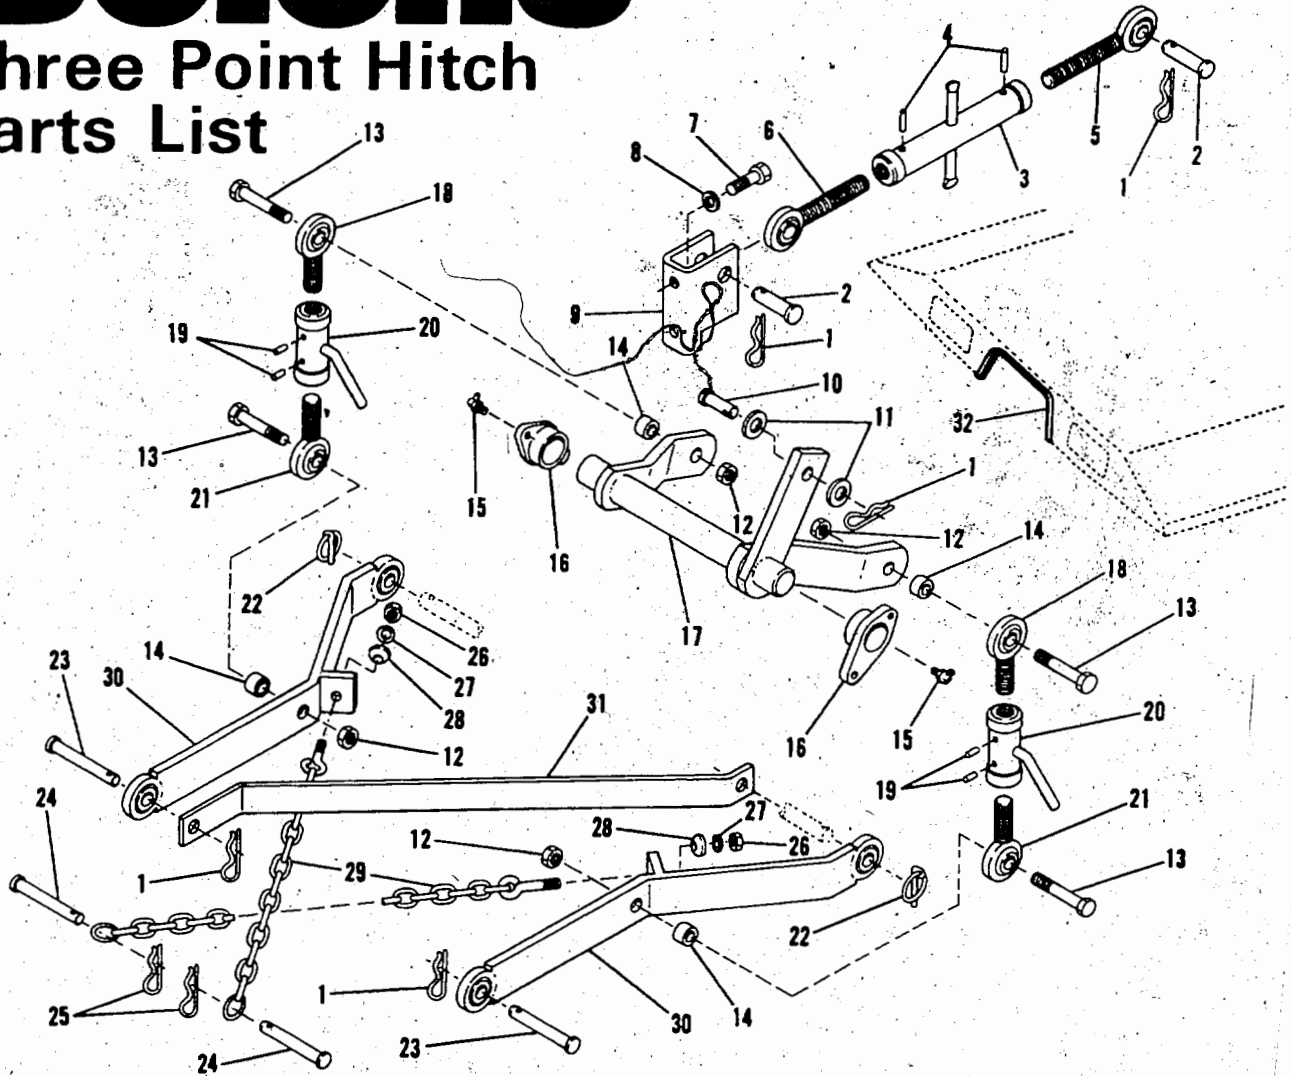

Bolens®

Three Point Hitch Parts List

Model 19200

Serial Numbers 0100101 thru 0299999

REF. NO.	PART NO.	DESCRIPTION	NO. REQ'D.
1	1723478	Spring Cotter	5
2	1724640	Clevis Pin	2
3	1724797	Adjusting Link Assembly (Incl. Ref. Nos. 4, 5 & 6)	1
4	1185340	Drive Pin, 1/4 x 3/4	2
5	1719578	Stud, R.H.	1
6	1719579	Stud, L.H.	1
7	• 1103251	Capscrew, 1/2-13 x 1	2
8	• 1100245	Lockwasher, 1/2	2
9	1731553	Hitch Bracket	1
10	1724639	Clevis Pin	1
11	• 1107386	Flat Washer, 5/8	2
12	• 1186235	Hex Nut, 5/8-11	4
13	1103283	Capscrew, 5/8-11 x 2-1/2	4
14	1725430	Spacer	4
15	1100758	Grease Fitting	2
16	1724710	Bearing Block	2
17	1725429	Pivot Shaft Assembly	1

REF. NO.	PART NO.	DESCRIPTION	NO. REQ'D.
18	1724786	Stud, R.H.	2
19	1185256	Drive Pin	4
20	1724793	Adjusting Link Assembly (Incl. Ref. Nos. 18, 19 & 21)	2
21	1724785	Stud, L.H.	2
22	1719349	Retaining Pin	2
23	1186425	Clevis Pin	2
24	1718773	Clevis Pin, 3/4 x 2-3/4	2
25	1185590	Hitch Pin	2
26	• 1110107	Hex Nut, 5/8-11	2
27	1107382	Flat Washer, 5/8	2
28	1715525	Pivot	2
29	1725434	Chain Assembly	2
30	1725433	Link Lower Assembly	2
31	1725440	Bar Sway Assembly	1
32	1727033	Fender Trim	1