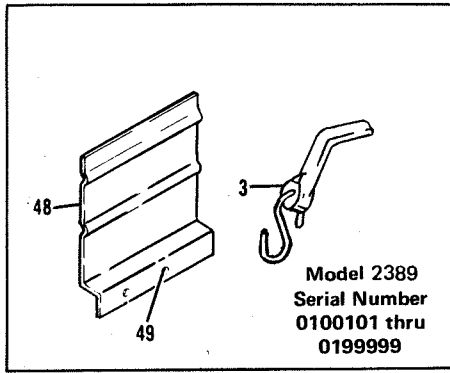

BOLENS HT-23 TRACTOR

**SEE FIGURE 2A
PAGE 6 FOR
BREAKDOWN**

**SEE FIGURE 3, PAGE 10
FOR BREAKDOWN**

**SEE FIGURE 3, PAGE 10
FOR BREAKDOWN**