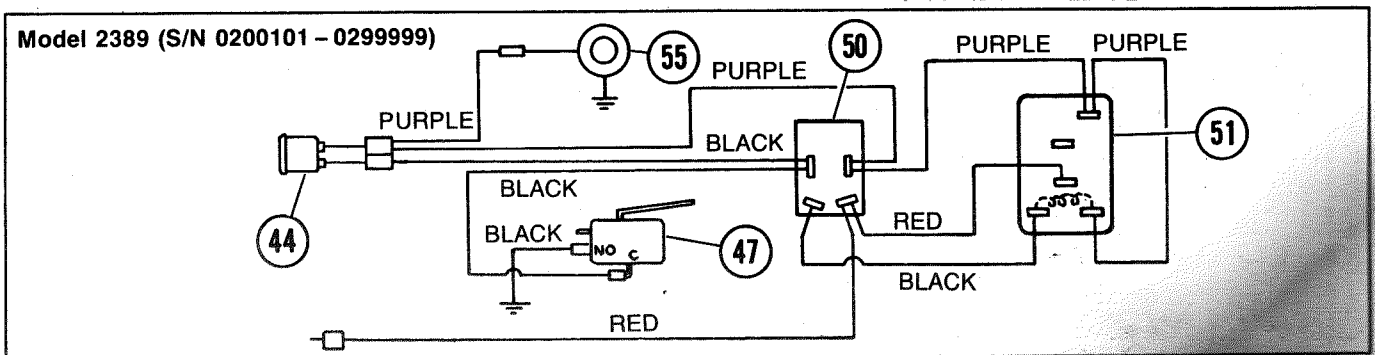

• Common Hardware - Purchase Locally (Grade 5 where applicable)

**Not Stocked. Purchase from your local automotive or electrical supplier

Model 2389

- (1) Serial Number 0100101 thru 0199999
- (2) Serial Number 0200101 thru 0299999

Model 2389S

- (2) Serial Number 0100101 thru 0199999
- (3) Serial Number 0200101 thru 0499999