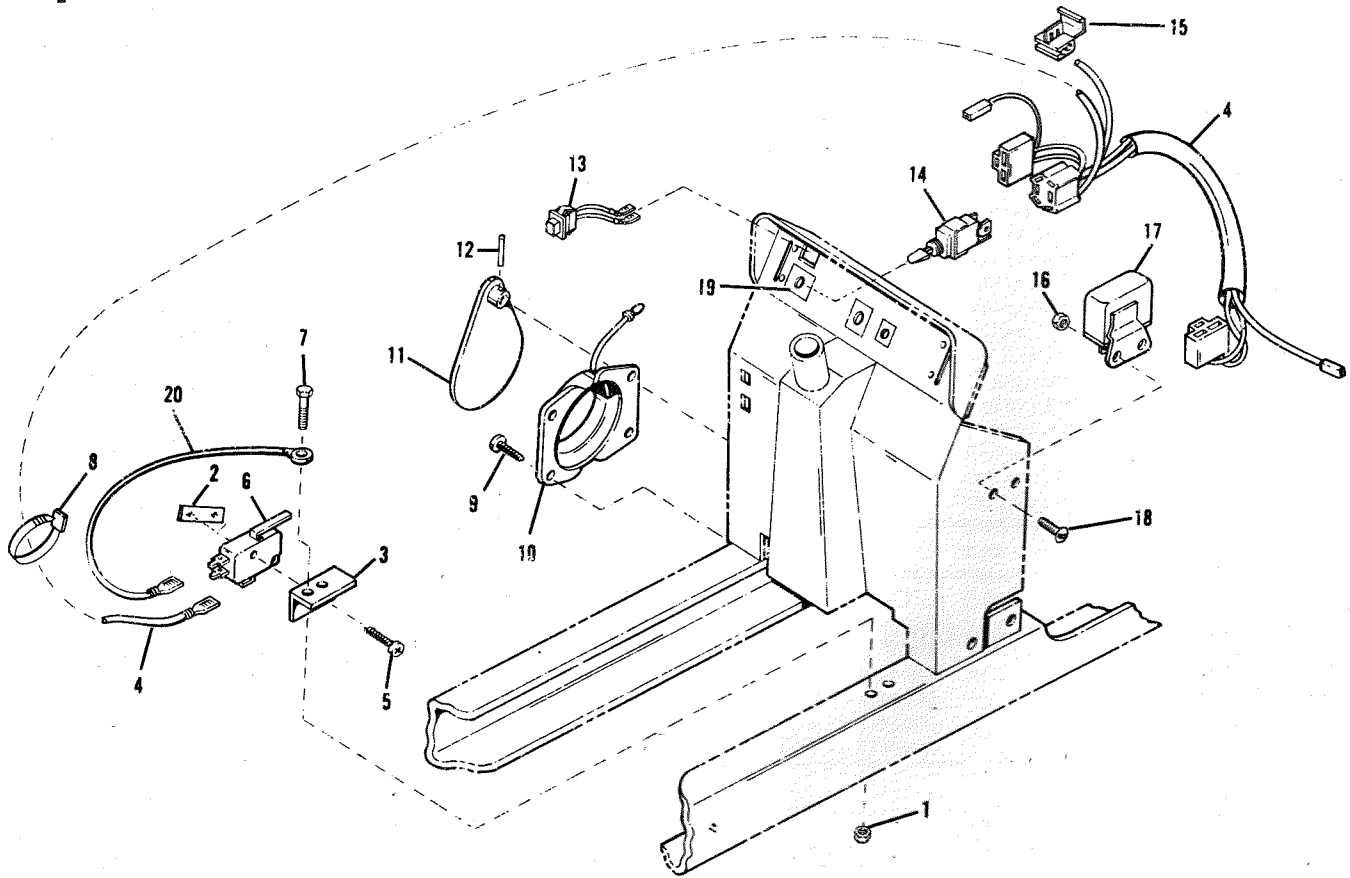

Speed Control

REF. NO.	PART NO.	DESCRIPTION	NO. REQ'D
1 •	1186229	Hex Nut, 1/4-20	2
2	1727777	Speed Nut	1
3	1741779	Switch Bracket	1
4	1741958	Harness	1
5	1186273	Screw No. 4-40	1
6	1728199	Switch	1
7 •	1186308	Flange Screw, 1/4-20 x 1/2	2
8	1725531	Cable Tie	
9	1728463	Self Tap Screw No. 12-24 x 7/16	2
10	1728462	Clutch	1
11	1741778	Disc. Assembly	1

REF. NO.	PART NO.	DESCRIPTION	NO. REQ'D
12	1120210	Roll Pin	1
13	1724824	Light (1)	1
	1750058	Light (2)	1
14	1732374	Toggle Switch	1
15	1721038	Connector	1
16 •	1185460	Lock Nut No. 10-24	2
17	1738872	Relay (1)	1
	1745666	Relay (2)	1
18 •	1100115	Rd. Hd. Screw No. 10-24 x 1/2	2
19	1738943	Decal	1
20	1741910	Ground Lead	1

• Common Hardware - Purchase Locally (Grade 5 where applicable)

(1) Serial Number 0100101 thru 0199999
(2) Serial Number 0200101 thru 0499999