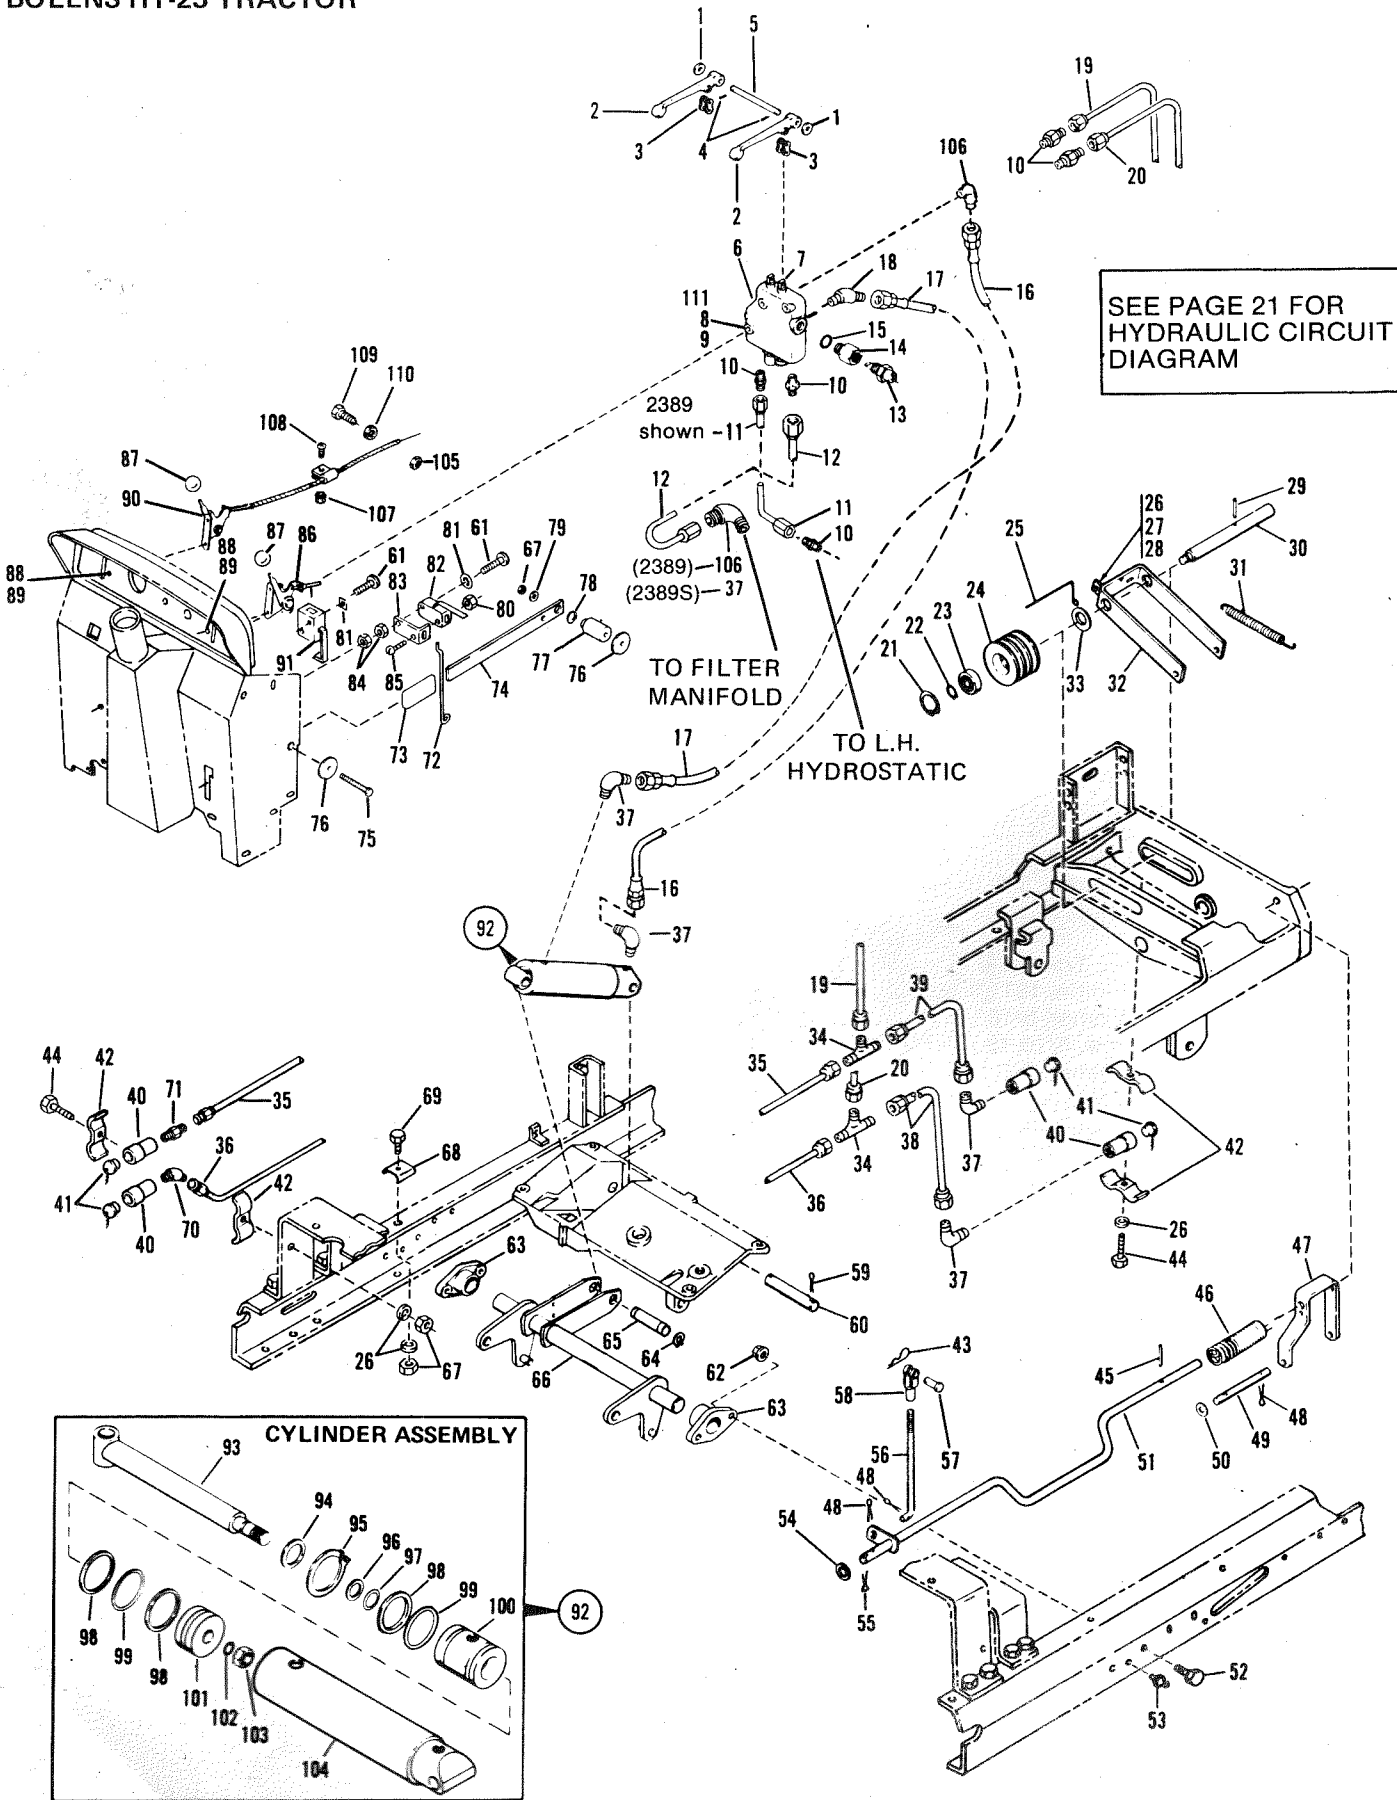

BOLENS HT-23 TRACTOR

Figure 4 HAND CONTROLS and LIFT ASSEMBLY
12

REF. NO.	PART NO.	DESCRIPTION	NO. REQ'D.	REF. NO.	PART NO.	DESCRIPTION	NO. REQ'D.
1	• 1107382	Flat Washer, 5/16	2	55	• 1100356	Cotter Pin, 3/32 x 1.	2
2	1722539	Lever, Control Valve	2	56	1724458	PTO Control Rod	1
3	1185018	Link, Connector, 5/8P	2	57	1112587	Clevis Pin.	1
4	• 1100346	Cotter Pin, 3/32 x 3/4	2	58	222007	Clutch Yoke.	1
5	1722546	Rod, Control Valve	1	59	• 1100351	Cotter Pin, 1/8 x 1-1/4.	2
6	1734337	Control Valve Assy., 2 Spool	1	60	1724585	Pivot Pin	1
7	1738514	O-Ring Repair Kit (Sesna).	1	61	• 1729480	Pan Hd. Screw No. 4-40 x 5/8 (2).	3
	1742238	Repair Kit (Stamped AICO)	1				
	1742239	Repair Kit (Victor Fluid)	1	62	• 1186393	Flange Lock Nut, 3/8-16.	4
8	• 1100241	Lockwasher, 1/4	2	63	1718593	Block Bearing	2
9	• 1186229	Nut, 1/4-20	2	64	1113527	Retaining Ring	2
10	1717563	Connector	5	65	1724704	Pin, Cylinder Rod	1
11	1736173	Return Tube Assv (2389)	1	66	1724357	Pivot Shaft.	1
	1739370	Tube Assy. (See page 20) (2389S)	1	67	• 1186230	Nut, 5/16-18	3
12	1736174	Pressure Tube Assembly	1	68	1722667	Clamp, Tubing	1
13	1750139	Temperature Switch.	1	69	• 1100808	Capscrew, 1/4-20 x 1-1/4	1
14	1750327	Plug, Adapter	1	70	1185903	Elbow, 45°	1
15	1185773	O-Ring (1) (2)	1	71	1721989	Connector	1
16	1719179	Cylinder Hose Assembly	1	72	1726345	Control, Switch.	1
17	1719178	Cylinder Hose Assembly	1	73	1736688	Handle Grip	1
18	1185902	Elbow, 45°	1	74	1723304	PTO Lever	1
19	1722700	Tube Assembly, 37° Flared.	1	75	• 1111609	Capscrew, 5/16-18 x 2-3/4	1
20	1722701	Tube Assembly, 37° Flared.	1	76	1186033	Special Washer	2
21	1187439	Retaining Ring, Internal	1	77	1723302	PTO Lever Support	1
22	1118809	Retaining Ring, External.	1	78	1701411	Bowed Washer	1
23	1185064	Ball Bearing	1	79	1708268	Washer	1
24	1719202	Idler Sheave	1	80	• 1726432	Lock Nut, No. 4-40	1
25	1718606	Belt Guide	1	81	1726140	Speed Nut, Push On (1).	3
26	• 1100242	Lockwasher, 5/16	4	82	1725550	PTO Switch	1
27	• 1103195	Capscrew, 5/16-18 x 5/8.	1	83	1726346	Bracket, Switch.	1
28	• 1107382	Flat Washer, 5/16	1	84	• 1186225	Nut, No. 6-32.	2
29	1185376	Roll Pin, 3/16 x 1-1/2	1	85	• 1729480	Mach. Screw, No. 4-40 x 5/8	1
30	1718567	Idler Shaft	1	86	1730850	Throttle Control	1
31	1703615	Extension Spring.	1	87	1724527	Knob Only.	2
32	1718616	Idler Shaft Bail	1	88	• 1116287	Mach. Screw, No. 10-24 x 5/8	4
33	• 1107387	Flat Washer, 3/4	1	89	• 1185985	Nut, No. 10-24	4
34	1185904	Tee.	2	90	1723312	Choke Control	1
35	1722696	Tube Assembly, 37° Flared.	1	91	1728198	Switch	1
36	1722697	Tube Assembly, 37° Flared.	1	92	1724520	Cylinder (Incl. Nos. 93 thru 104)	1
37	1185739	Elbow, 90°	5	93	1724512	Piston Rod Assembly	1
38	1722698	Tube Assembly, 37° Flared.	1	94	1185266	Oil Seal	1
39	1722699	Tube Assembly, 37° Flared.	1	95	1118735	Snap Ring	1
40	1717627	Coupling, Body.	4	96	1186019	Ring Washer	1
41	1720733	Plug, Dust	4	97	1177395	O-Ring	1
42	1722560	Clamp, Coupling	4	98	1186018	Ring Washer	3
43	1703011	Pin, Hairspring	1	99	1186017	O-Ring	2
44	• 1111607	Capscrew, 5/16-18 x 2-1/4	2	100	1724511	Cylinder Head.	1
45	1185552	Drive Pin, 3/16 x 1-3/4.	1	101	1724515	Piston	1
46	1722565	Torsion Spring	1	102	1177509	O-Ring	1
47	1718528	Control Arm.	1	103	• 1110154	Lock Nut, 5/8-18	1
48	• 1100346	Cotter Pin, 3/32 x 3/4	4	104	1724516	Cylinder Tube.	1
49	1718533	Arm Pin.	1	105	1186243	Nut, Jam, 1/4-28.	2
50	1107383	Flat Washer, 3/8	2	106	1185737	Elbow, 90° (2389)	1
51	• 1722564	Control Rod.	1	107	• 1185869	Keps Nut, No. 8-32	2
52	• 1186349	Fl Lock Screw, 3/8-18 x 1-1/2	4	108	• 1110672	Rd. Hd. Screw, No. 8-32 x 5/8	2
53	1185976	Grease Fitting.	2	109	1805169	Screw, Spec., 1/4-28 x 3/4	2
54	• 1107385	Flat Washer, 1/2	2	110	1110148	Nut, Hex. 1/4-28	2
				111	• 1100807	Capscrew, 1/4-20 x 2	2