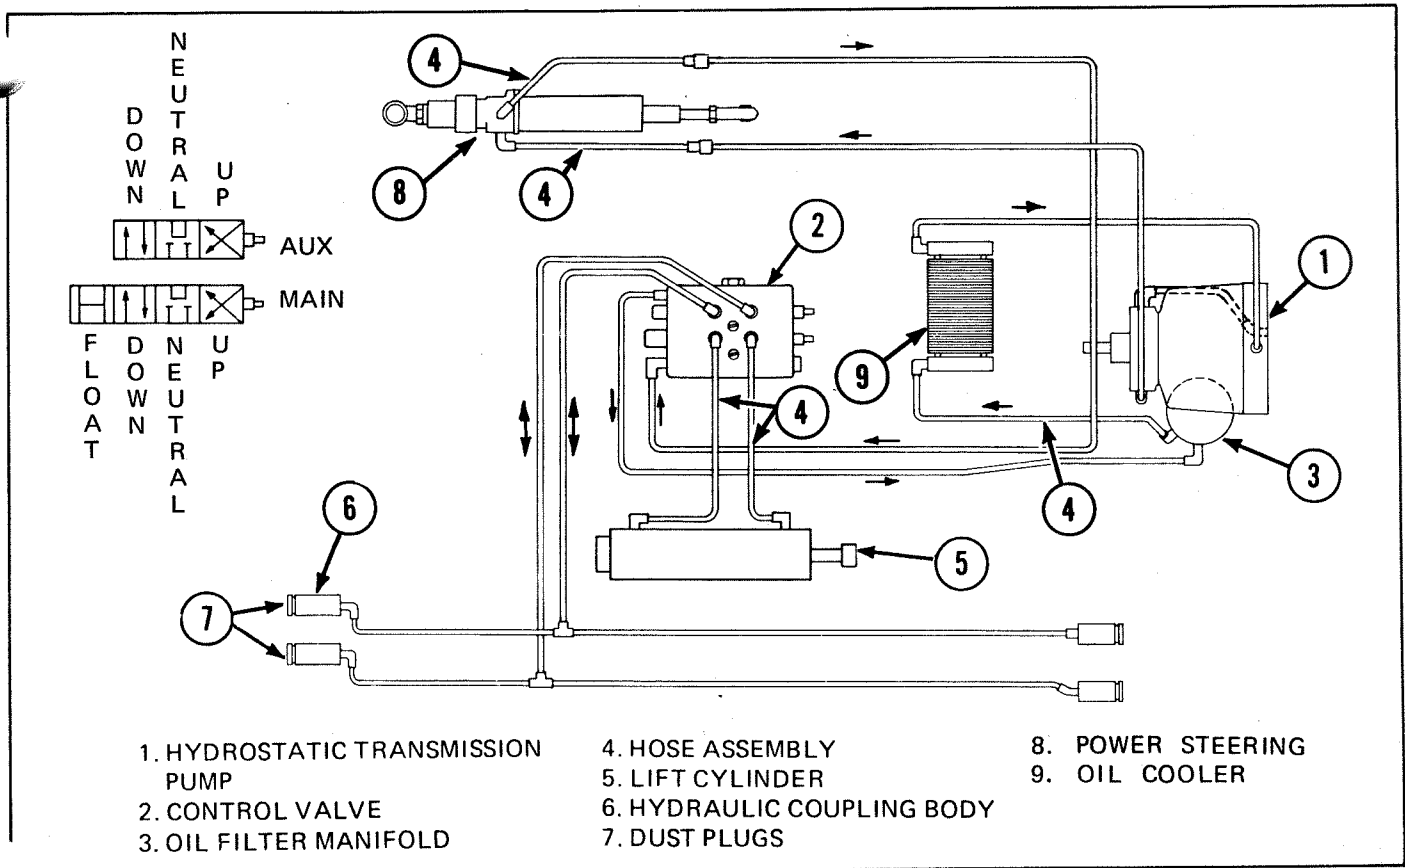

HYDRAULIC CIRCUIT DIAGRAM