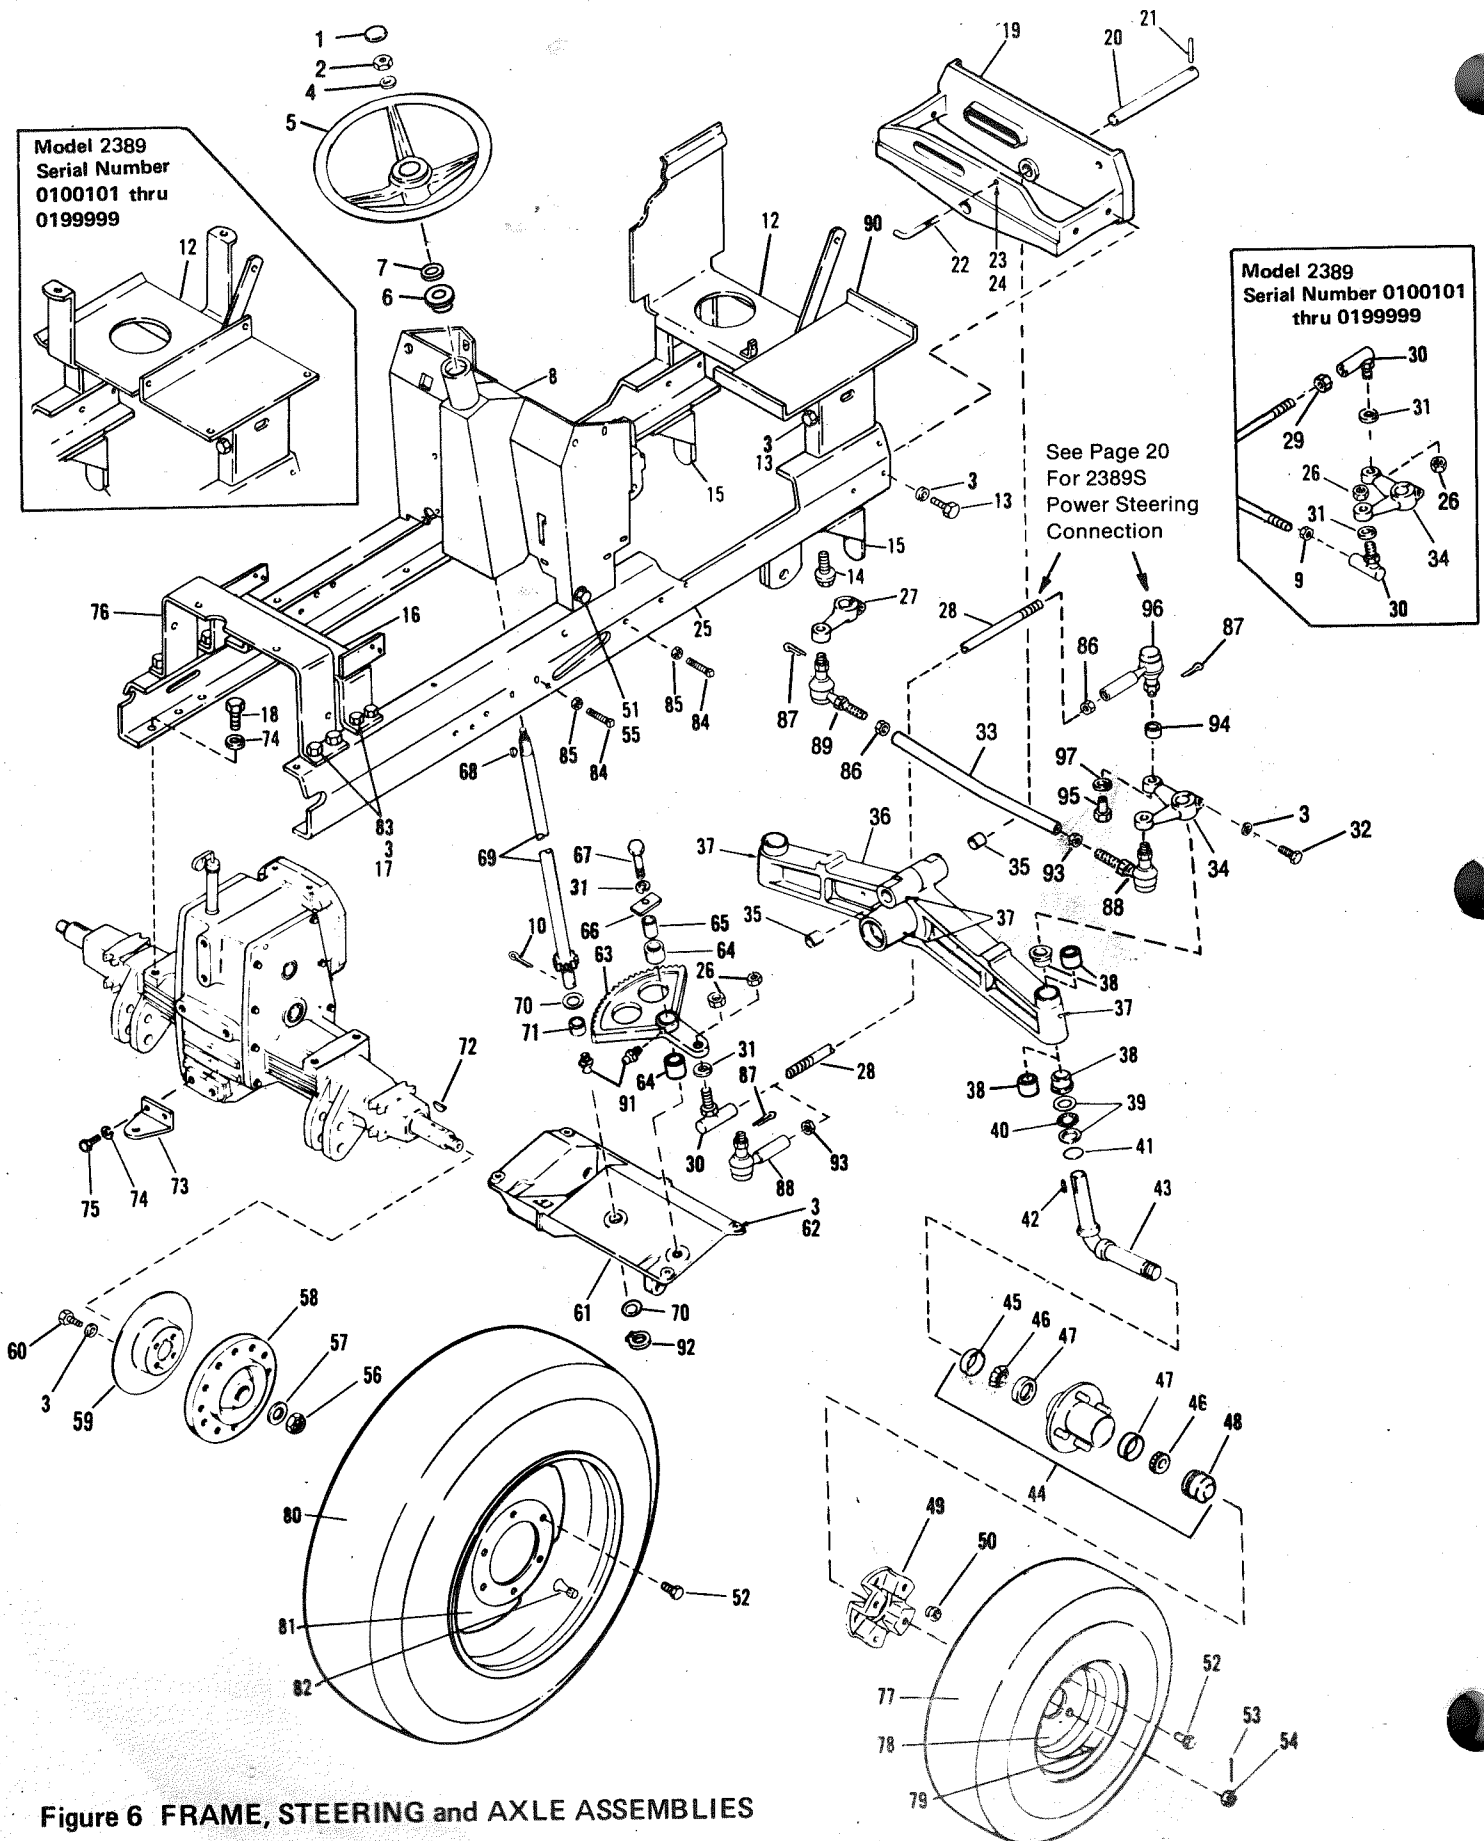

BOLENS HT-23 TRACTOR

Figure 6 FRAME, STEERING and AXLE ASSEMBLIES

REF. NO.	PART NO.	DESCRIPTION	NO. REQ'D	REF. NO.	PART NO.	DESCRIPTION	NO. REQ'D
1	1746382	Steering Wheel Cap	1	50	1724322	Wheel Nut	8
2	• 1110108	Nut, 3/8-16	1	51	• 1103195	Capscrew, 5/16-18 x 5/8	4
3	• 1100243	Lockwasher, 3/8	30	52	1715428	Wheel Bolt, 1/2-20	12
4	• 1107383	Flat Washer, 3/8	1	53	• 1104222	Cotter Pin, 3/16 x 1-1/2	2
5	1736980	Steering Wheel	1	54	1185758	Castle Nut, Special 1-1/4	2
6	1720134	Bearing, Self-Aligning	1	55	1177548	Shakeproof Washer	4
7	1708012	Washer	AR	56	1120390	Lock Nut, 3/4-10	2
8	1734590	Steering Column (1) (2)	1	57	1708599	Flat Washer	2
	1749861	Steering Column (3) (4)	1	58	1724089	Wheel Hub	2
9	1185082	Nut, 5/8 (1)	1	59	1724478	Disc Brake	2
10	• 1100351	Cotter Pin, 1/8 x 1-1/4	1	60	• 1100046	Capscrew, 3/8-16 x 1	8
11	1736010	Frame, L.H. (1) (2)	1	61	1724526	Steering Bridge (1)	1
	1749859	Frame, L.H. (3) (4)	1		1742017	Steering Bridge (2) (3) (4)	1
12	1722681	Supp. Batt. and Gas Tank (1)	1	62	• 1100046	Capscrew, 3/8-16 x 1	4
	1737297	Supp. Batt. and Gas Tank (2) (3) (4)	1	63	1718506	Gear, 23T (1)	1
13	• 1100068	Capscrew, 3/8-16 x 3/4	8		1742016	Gear, 23T (2) (3) (4)	1
14	1186345	Flange Screw, 3/8-16 x 3/4	4	64	1185711	Bronze Bearing (1)	1
15	1743305	Stop Assembly	2		1185007	Needle Bearing (2) (3) (4)	1
16	1724465	Support, Trans. (2389)	1	65	1718555	Spacer (1)	1
	1737716	Support, Trans. (2389S)	1		1743389	Spacer (2) (3) (4)	2
17	• 1100913	Capscrew, 3/8-16 x 7/8	8	66	1721405	Steering Plate	1
18	• 1100054	Capscrew, 1/2-13 x 1	4	67	1107064	Capscrew, 5/8-11 x 2	1
19	1722832	Support Axle (1)	1	68	1104436	Woodruff Key, 3/16 x 3/4	1
	1742019	Support Axle (2) (3) (4)	1	69	1718588	Steering Shaft (1)	1
20	1718548	Pin, Axle Pivot (1)	1		1742009	Steering Shaft (2) (3) (4)	1
	1742013	Pin, Axle Pivot (2) (3) (4)	1	70	1707546	Thrust Washer	2
21	1185376	Roll Pin, 3/16 x 1-1/2	2	71	1185319	Bronze Bearing (1)	1
22	1719147	Belt Guide	1		1185010	Needle Bearing (2) (3) (4)	1
23	• 1100241	Lock Washer, 1/4	1	72	1187255	Woodruff Key, 5/16 x 1-1/4	2
24	• 1186229	Nut, 1/4-20	2	73	1724416	Drawbar	1
25	1736012	Frame, R.H.	1	74	• 1100245	Lockwasher, 1/2	6
26	1185082	Lock Nut, 5/8-18 (1)	4	75	• 1100055	Capscrew, 1/2-13 x 1-1/4	2
	1120103	Castle Nut, 3/8-24 (2)	4	76	1736008	Support, Fender	1
27	1718513	Steering Arm, L.H. (1)	1	77	1732925	Tire, 18 x 8.50-8 (Softrac)	2
	1742014	Steering Arm, L.H. (2) (3) (4)	1		1735720	Inner Tube (Opt.)	AR
28	1742156	Drag Link	1	78	1723115	Wheel	2
29	1186216	Nut, 5/18-18 (1)	1	79	1718086	Valve	2
30	1719003	Ball Joint (1)	4	80	1732924	Tire, 23 x 12-12 (Softrac)	2
31	• 1100247	Lockwasher, 5/8	7		1734132	Inner Tube (Optional)	AR
32	• 1100011	Capscrew, 3/8-24 x 1-1/2	2	81	1718277	Wheel	2
33	1741951	Tie Rod	1	82	1718242	Valve	2
34	1718502	Steering Arm, R.H. (1)	1	83	• 1186231	Hex Nut, 3/8-16	8
	1742015	Steering Arm, R.H. (2)	1	84	1103514	Set Screw, 3/8-16 x 1-1/2	2
	1752032	Steering Arm, R.H. (3) (4)	1	85	• 1186259	Nut, Jam, 3/8-16	2
35	1185612	Sleeve Bearing (1)	2	86	1186030	Jam Nut, LH Thd. 1/2-20 (2)	2
36	1718602	Front Axle (1)	1	87	• 1100346	Cotter Pin, 3/32 x 3/4 (2) (3) (4)	3
	1742018	Front Axle (2) (3) (4)	1	88	1724656	R.H. Socket (2) (3) (4)	2
37	1185976	Grease Fitting	4	89	1724657	L.H. Socket (2)(3)(4)	2
38	1185728	Flange Bearing(1)	4	90	1742062	Battery Locator (2) (3) (4)	1
	1187181	Needle Bearing (2) (3) (4)	4	91	1185976	Grease Fitting (2) (3) (4)	2
39	1185730	Thrust Race	4	92	1113527	Retaining Ring (2) (3) (4)	1
40	1185729	Thrust Bearing	2	93	1186247	Jam Nut 1/2-20 (2) (3) (4)	2
41	1185988	O-Ring	2	94	1750409	Spacer (2)(3)	1
42	1104336	Square Key, 1/4 x 1	2		1751563	Spacer (4)	1
43	1723468	Spindle Assembly (1)	2	95	1750410	Special Nut (2)(3)	1
	1742012	Spindle Assembly (2) (3) (4)	2		1751564	Special Nut (4)	1
44	1730406	Wheel Hub Assembly (Incl. Ref. No. 45 thru 48) (1)	2	96	1751517	L.H. Socket (4)	1
	1723110	Wheel Hub Assembly (Incl. Ref. No. 45 thru 48) (2) (3) (4)	2		1724657	L.H. Socket (2)(3)	1
45	1719601	Flat Seal	2	97	1103997	Lock Washer 3/4 (4)	1
46	1185661	Cone, Roller Bearing	4		1100247	Lock Washer 5/8 (2)(3)	1
47	1185660	Cup, Roller Bearing	4