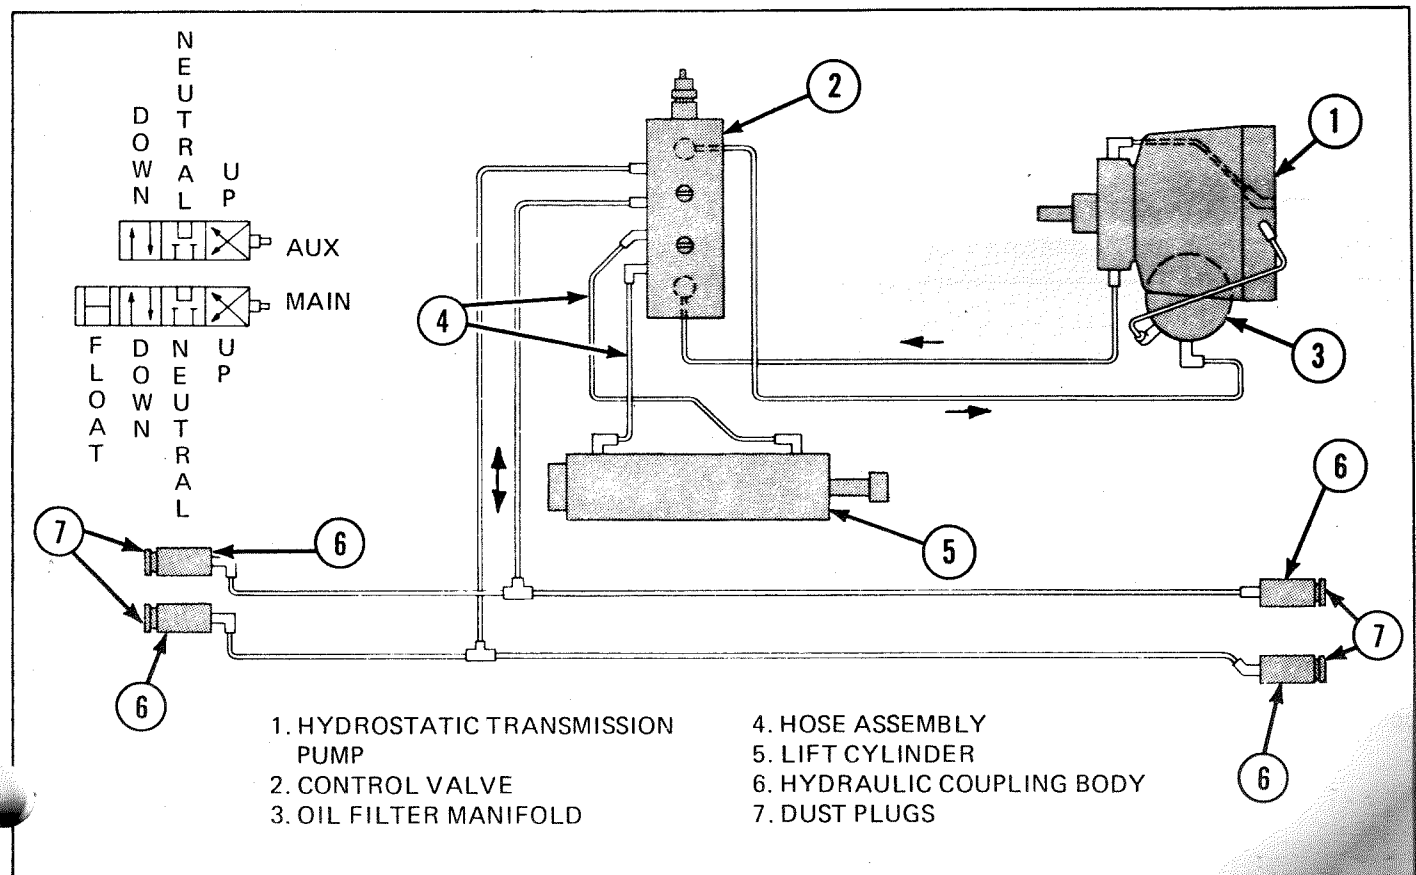

HYDRAULIC CIRCUIT DIAGRAM