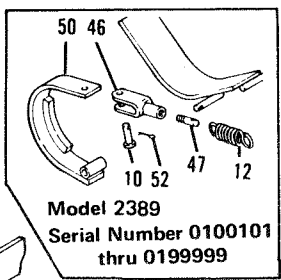

BOLENS HT-23 TRACTOR

**SEE FIGURE 2A
PAGE 6 FOR
BREAKDOWN**

**SEE FIGURE 3, PAGE 10
FOR BREAKDOWN**

**SEE FIGURE 3, PAGE 10
FOR BREAKDOWN**