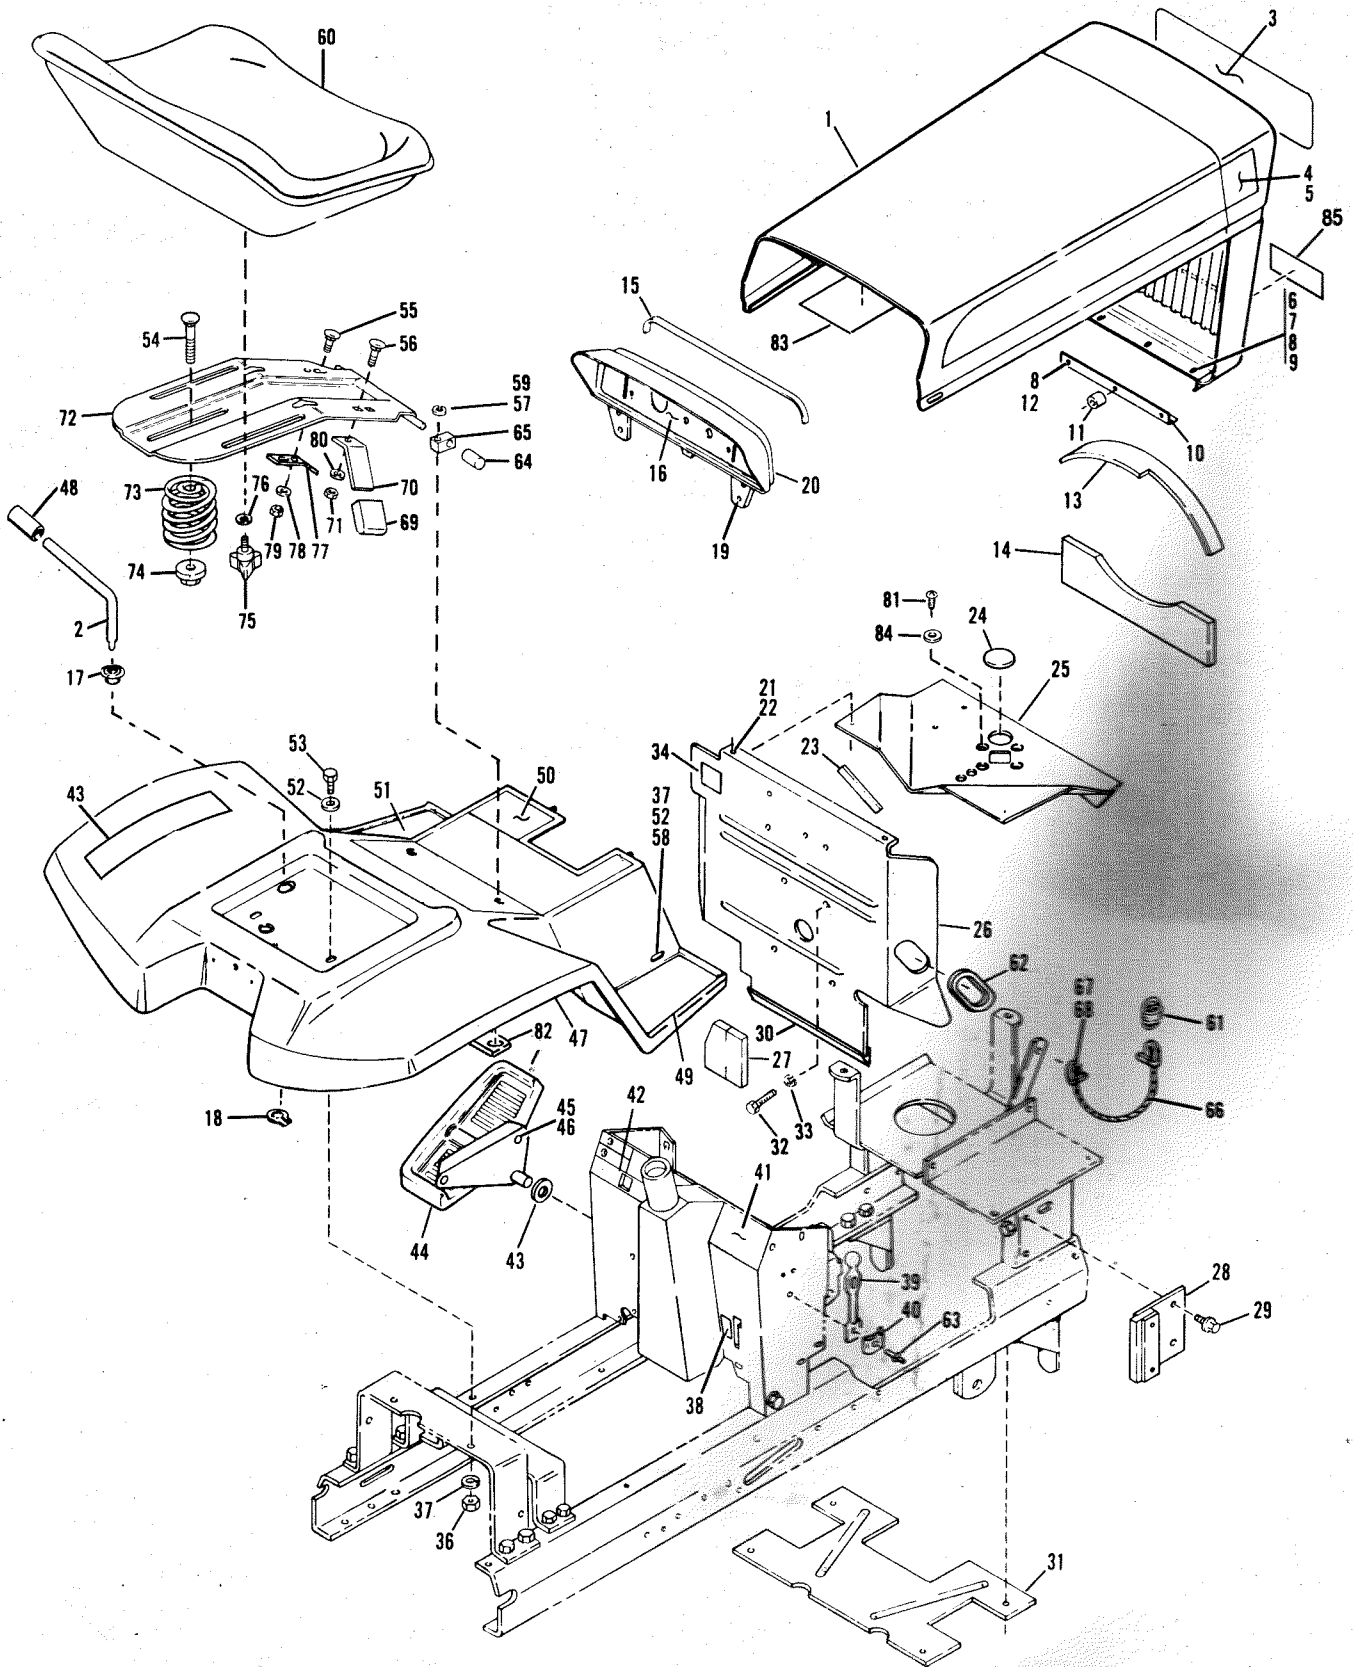

0100101 thru

0499999

Parts List

BOLENS HT-23 TRACTOR

Figure 1 TRIM ASSEMBLY

REF. NO.	PART NO.	DESCRIPTION	NO. REQ'D.	REF. NO.	PART NO.	DESCRIPTION	NO. REQ'D.
1	1727279	Grille and Hood w/o		42	1736297	Decal, Hydraulic Control . .	1
		Decals (1)(2)	1	43	1736270	2 Speed Decal.	1
	1750422	Grille and Hood w/o		44	1724522	Foot Pedal, Left Hand	1
		Decals (3)	1	45	1177548	Lockwasher, 5/16	2
2	1738882	Shift Lever.	1	46	• 1103195	Capscrew, 5/16-18 x 5/8. . . .	2
3	1749857	Decal, Grille	1	47	1736014	Rear Fender	1
4	1749840	Decal, Hood, Right Hand . .	1	48	1736271	Handle Grip	1
5	1749839	Decal, Hood, Left Hand . . .	1	49	1719183	Foot Pad, Right Hand	1
6	• 1103195	Capscrew, 5/16-18 x 5/8. . .	3	50	1737119	Decal, Instructions.	1
7	• 1107382	Flat Washer, 5/16	3	51	1719182	Foot Pad, Left Hand	1
8	• 1100242	Lockwasher, 5/16	6	52	• 1107383	Flat Washer, 3/8	4
9	• 1186230	Nut, 5/16-18	3	53	• 1100046	Capscrew, 3/8-16 x 1	2
10	1717246	Hinge	1	54	• 1186130	Carriage Bolt, 3/8-16 x 1-1/4	1
11	1722833	Spacer.	3	55	• 1186067	Carriage Bolt, 1/4-20 x 1/2 .	1
12	• 1100779	Capscrew, 5/16-18 x 1-3/4 .	3	56	• 1186098	Round Hd Bolt, 5/16-18 x	
13	1726054	Heat Shield	1			3/4 (1)	1
14	1726055	Heat Shield	1	57	• 1100242	Lockwasher	2
15	1717599	Rubber Pad	1	58	• 1103212	Capscrew, 3/8-16 x 5/8. . . .	2
16	1737121	Decal, Instructions.	1	59	• 1100808	Capscrew, 5/16-18 x 1-1/4 .	2
	1749863	Decal, Instructions (3) . . .	1	60	1746380	Seat (1)(2)	1
17	1735131	Grommet.	1			Seat (3)	1
18	1735132	Grip Ring.	1	61	1727269	Spring	1
19	• 1186389	Nut, Flange, 1/4-20	5	62	1726554	Trim, Cover	1
20	1733054	Instrument Panel (1)(2) . . .	1	63	1728772	Pop Rivet, 3/16.	2
	1749862	Instrument Panel (3)	1	64	1734898	Plastic Grip (1)	2
21	• 1186308	Flange Lock Capscrew,		65	1735265	Pivot Block	2
		1/4-20 x 1/2	2	66	1727268	Lanyard.	1
22	• 1186389	Flange Lock Nut, 1/4-20. . .	2	67	• 1100805	Capscrew, 1/4-20 x 3/4. . . .	1
23	1726129	Deflector, Air.	1	68	• 1110106	Nut, 1/4-20	1
24	1718180	Plug, Button.	1	69	1735054	Handle Grip (1).	1
25	1738205	Heat Shield	1	70	1735517	Seat Support Stand (1). . . .	1
26	1734638	Heat Shield Assembly.	1	71	• 1110107	Locknut, 5/16-18 (1).	1
27	1726415	Heat Shield	1	72	1734115	Seat Support Assy.	1
28	1726090	Heat Shield Assembly.	2	73	1733960	Spring.	1
29	1724492	Flange-Lock Screw,		74	1735125	Nut and Washer.	1
		1/4-20 x 1/2	4	75	1734269	Seat Knob	2
30	1730248	Wear Strip	1	76	• 1100256	Flat Washer, 3/8	2
31	1733473	Deflector, Air.	1	77	1734637	Actuator Bracket.	1
32	• 1100051	Screw, Cap, 7/16-14 x 1-1/2	4	78	• 1100241	Lockwasher, 1/4	1
33	• 1100244	Lockwasher, 7/16	4	79	• 1186229	Hex Nut, 1/4-20	1
34	1751065	Decal, Hot Surface.	1	80	1705905	Bowed Washer (1)	1
35	1734393	Reinforcing Strap	1	81	1114838	Phil. Hd. Screw No. 10-32 x	
36	• 1186231	Nut, 3/8-16	2			5/16	4
37	• 1100243	Lockwasher, 3/8	4	82	1734393	Reinforcing Plate.	1
38	1736295	Decal, PTO.	1	83	1745681	Service Inst. (1)(2)	1
39	1727127	Latch	2			Service Inst. (3)	1
40	1727126	Clip	2	84	1187949	Shakeproof Washer No. 10 .	4
41	1751062	Decal, Caution	1	85	1749847	Decal (3)	1