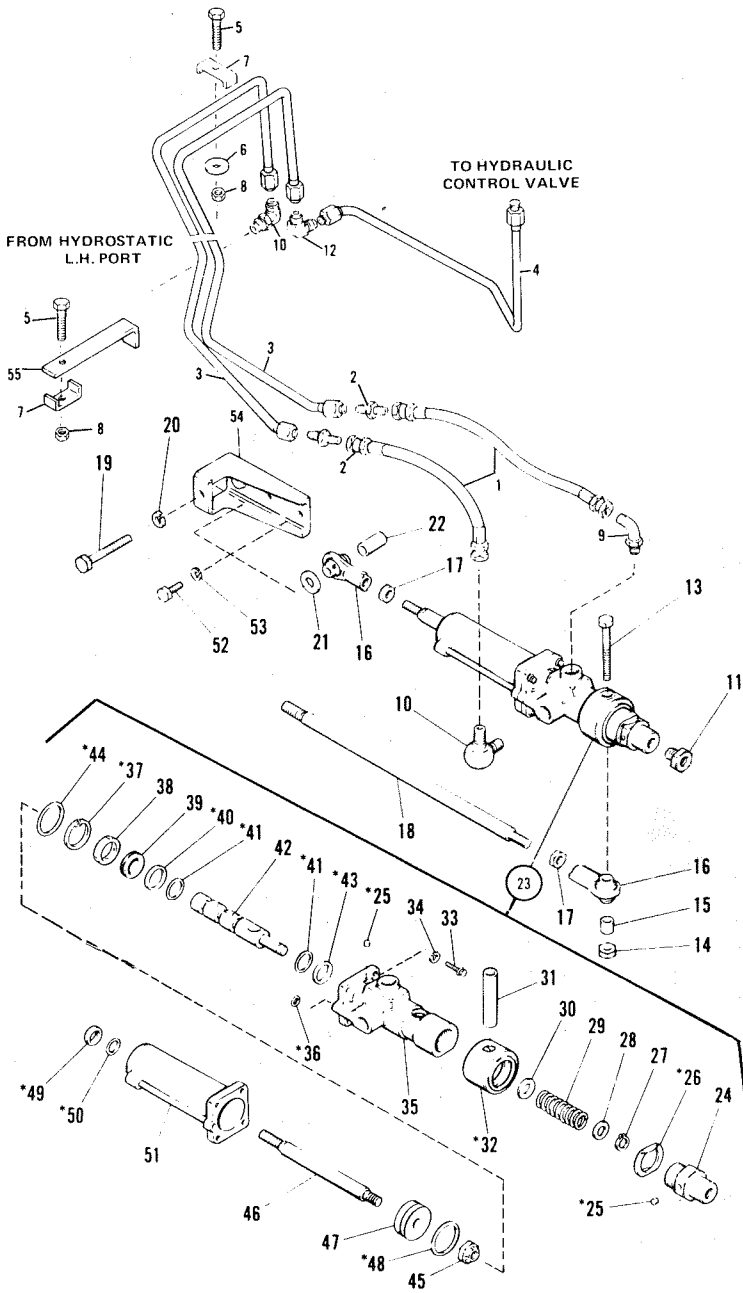

POWER STEERING

MODEL 2389S

REF. NO.	PART NO.	DESCRIPTION	NO. REQ'D.
1	1719179	Hose Assembly	2
2	1725761	Connector	2
3	1739369	Tube Assembly	2
4	1739370	Tube Assembly	1
† 5	1100045	Capscrew, 5/16-18 x 1"	2
6	1186047	Flat Washer, 5/16	1
7	1722667	Tubing Clamp	2
† 8	1732499	Hex Lock Nut, 5/16-18	2
9	1185902	Elbow, 45°	1
10	1185737	Elbow, 90°	2
11	1742157	Adapter	1
12	1740018	90° Elbow	1
† 13	1100024	Capscrew, 3/8-24 x 3-1/2	1
† 14	1186245	Hex Nut, 3/8-24	1
15	1725751	Bushing	1
16	1725754	Rod End	2
† 17	1186247	Jam Nut, 1/2-20	2
18	1742156	Drag Link	1
† 19	1100057	Capscrew, 1/2-13 x 3	1
† 20	1100245	Lockwasher, 1/2	1
† 21	1100257	Washer, 1/2 Flat	1
22	1725755	Spacer	1
23	1725750	Valve & Cylinder Assembly	1
24	1725682	• Cap & Breather Assembly	1
* 25	1725693	• Filter	2
* 26	1725692	• Washer	1
27	1725695	• Retaining Ring	1
28	1725690	• Washer	1
29	1725672	• Spring	1
30	1725691	• Washer	1
31	1725675	• Sleeve	1
* 32	1725674	• Rubber Seal	1
33	1725698	• Capscrew, 12 pt. 5/16-18 x 7/8	4
34	1725689	• Lockwasher, 5/16	4
35	1725673	• Valve Body	1
* 36	1725683	• O-Ring	1
* 37	1725694	• Retaining Ring	1
38	1725676	• Spacer	1
39	1725677	• Plug	1
* 40	1725686	• O-Ring	1
* 41	1725687	• O-Ring	2
42	1725678	• Spool	1
* 43	1726665	• Back-up Washer	1
* 44	1725688	• O-Ring	1
45	1725698	• Locknut, 1/2-20	1
46	1725680	• Piston Rod	1
47	1725679	• Piston	1
* 48	1725685	• O-Ring	1
* 49	1725699	• Seal	1
* 50	1725684	• O-Ring	1
51	1725681	• Barrel Assembly	1
† 52	1103212	Capscrew, 3/8-16 x 5/8	2
† 53	1100243	Lockwasher, 3/8	2
54	1725758	Bracket	1
55	1739373	Tube Support Bracket	1

* Included in 1726666 Repair Kit

† Common Hardware - Purchase Locally
(Grade 5 Where Applicable)