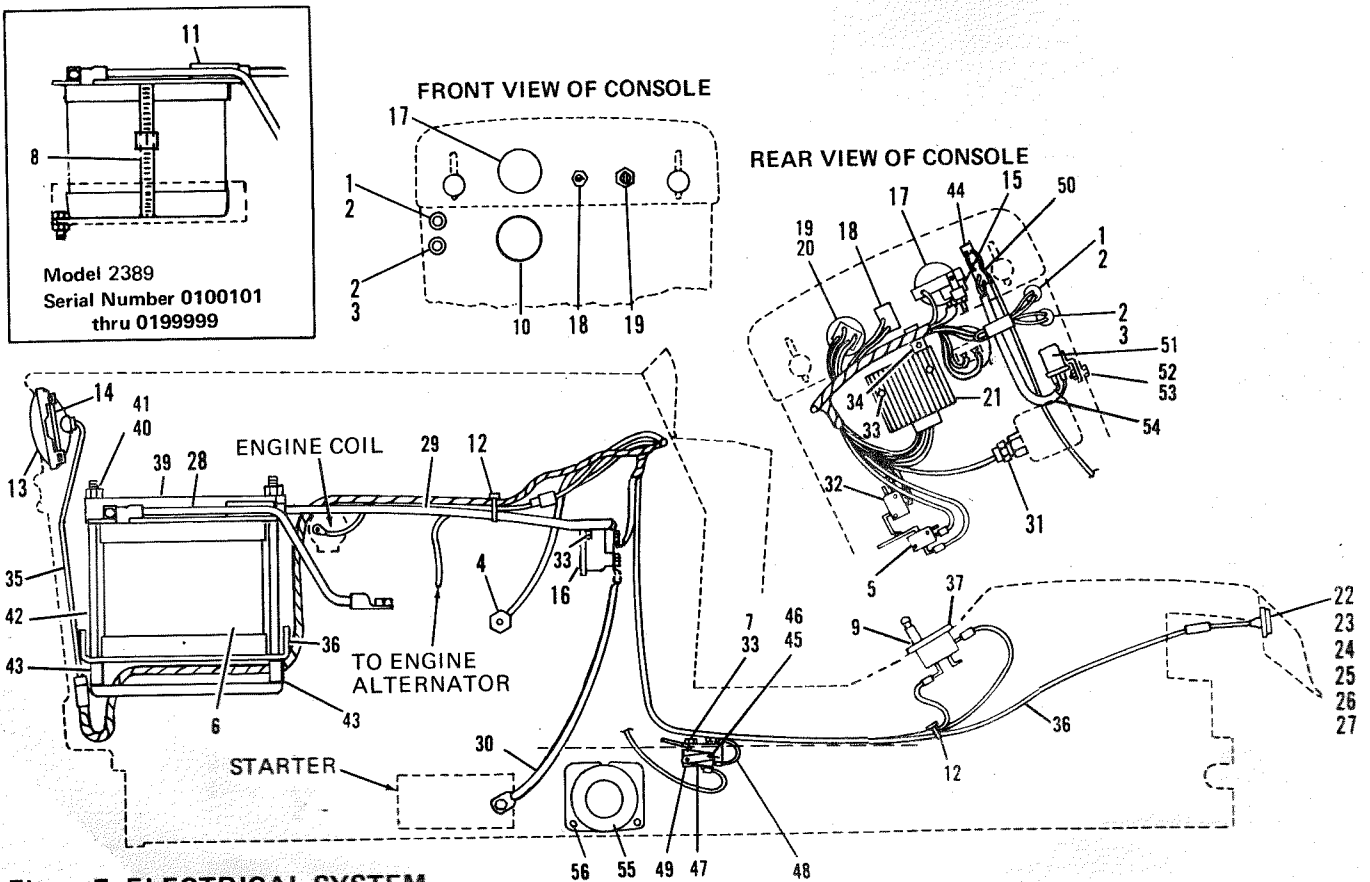

(4) Serial Number 0300101 thru 0499999

BOLENS HT-23 TRACTOR

Figure 7 ELECTRICAL SYSTEM

REF. NO.	PART NO.	DESCRIPTION	NO. REQ'D.	REF. NO.	PART NO.	DESCRIPTION	NO. REQ'D.
1	1734826	Oil Indicator Lamp (Incl. Ref. No. 2) (1)	1	24	1805110	Tail Light Lens	1
	1734824	Oil Indicator Lamp (Incl. Ref. No. 2) (2)(3)	1	25	• 1116197	Machine Screw, No. 6-32 x 1/2.	2
2	**	Bulb (Mfg. No. 1895 R/Red) (1) (2)	2	26	1103989	Lockwasher, No. 6.	2
	1735285	Bulb (GE No. 73) (3)	3	27	• 1186225	Nut, No. 6-32.	2
3	1734825	Heat Indicator Lamp (Incl. Ref. No. 2) (1)	1	28	1722733	Battery Cable, Ground (1)	1
	1734824	Heat Indicator Lamp (Incl. Ref. No. 2) (2)(3)	1		1736374	Battery Cable, Ground (2)(3)	1
4	1726175	Oil Pressure Switch	1	29	1722732	Battery Cable, Positive	1
5	1725550	Interlock Switch	1	30	1722731	Wire, Starter.	1
6	1751498	Battery	1	31	1736315	Temperature Switch.	1
7	• 1186308	Flange Screw 1/4-20 1/2	3	32	1728198	Switch.	1
8	1728136	Clamp (1)	1	33	• 1186389	Flange Nut, 1/4-20	6
9	1734472	Switch Seal	1	34	1721252	"J" Clip.	1
10	1732263	Hour Meter (1)	1	35	1727169	Head Light Harness	1
	1742197	Hour Meter (2)(3)	1	36	1732935	Main Harness (1)	1
11	1721413	Terminal Boot	1		1741193	Main Harness (2)(3)	1
12	1805345	Tie, Cable	6	37	1734366	Seat Switch	1
13	1726435	Headlight (Mfg. No. 4406-1)	2	38	• 1186389	Flange Nut, 1/4-20 (3)	2
14	1806808	Spring, Retainer	2	39	1739631	Battery Hold Down (2)(3)	1
15	1729914	Circuit Breaker	1	40	• 1107381	Flat Washer 1/4 (2)(3)	2
16	1729547	Solenoid (1)	1	41	1734398	Lock Nut 1/4 (2)(3)	2
	1740056	Solenoid (2)(3)	1	42	1724895	U-Bolt (2)(3)	1
17	1725031	Ammeter (1)	1	43	1185339	Roll Pin (2)(3)	2
	1739205	Ammeter (2)(3)	1	44	1750058	Lamp Assembly (3)	1
18	1724894	Light Switch.	1	45	1727777	Speed Nut, #4-40 (3)	1
19	1721409	Ignition Switch (Incl. Ref. No. 20)	1	46	1729480	Screw #4-40 x 5/8 (3)	2
20	1718266	Key Only.	1	47	1728199	Interlock Switch (3)	1
21	1725406	Regulator/Rectifier, 15 Amp	1	48	1741910	Ground Lead (3)	1
22	1805342	Tail Light Assembly (Incl. Ref. No. 23)	1	49	1741779	Switch Bracket (3)	1
23	**	Bulb (Mfg. No. 1895)	1	50	1732374	Toggle Switch (3)	1
				51	1745666	Relay (3)	1
				52	1100115	Screw #10-24 x 1/2 (3)	2
				53	1185460	Lock Nut #10-24 (3)	2
				54	1741958	Harness (3)	1
				55	1738462	Clutch (3)	1
				56	1738463	Screw, Sems #12-24 x 1/2 (3)	2