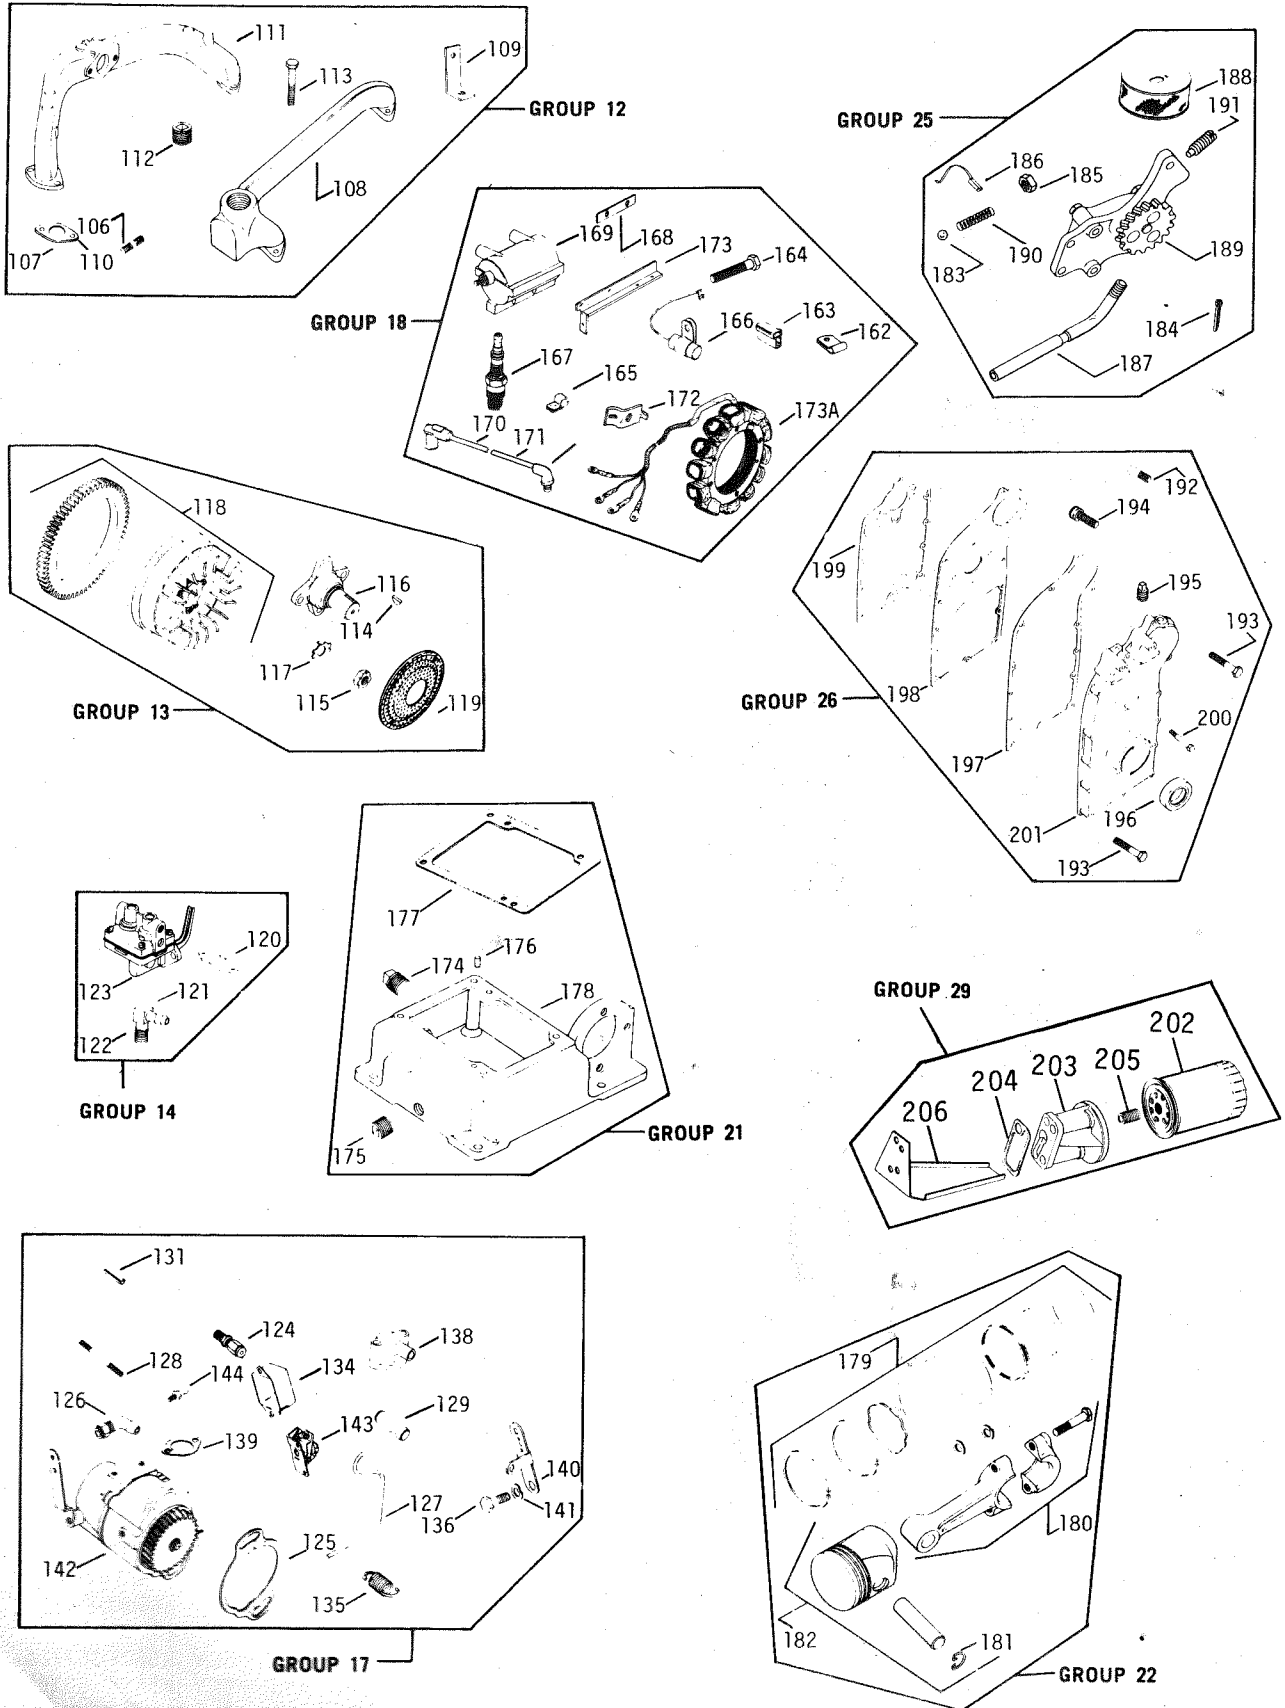

(A) KOHLER ENGINE ASSEMBLY (K582S-36272A)

(B) KOHLER ENGINE ASSEMBLY (K582S-36328)

BOLENS HT-23 TRACTOR

Figure 2A KOHLER ENGINE ASSEMBLY

ORDER PARTS FROM YOUR LOCAL KOHLER ENGINE DEALER

REF. NO.	PART NO.	DESCRIPTION	NO. REQ'D.	REF. NO.	PART NO.	DESCRIPTION	NO. REQ'D.
<u>INTAKE & EXHAUST MANIFOLDS - GROUP 12</u>				<u>OIL PAN - GROUP 21</u>			
106	235899	Stud (4)		174	X-75-6	Plug, pipe	
107	277091	Gasket, manifold (2)		175	X-75-18	Plug, pipe	
108	277482	Manifold, exhaust		176	230125	Pin, dowel (2)	
109	47 445 01	Strap, lifting (2)		177	277014	Gasket, oil pan	
110	48 052 02	Gasket, intake (2)		178	48 199 03	Pan, oil	
111	48 164 07	Manifold, intake		<u>PISTON & ROD - GROUP 22</u>			
112	X-75-37	Plug, pipe 1-1/2		179	48 108 05	Ring set - Std. & .003 (2) (Service)	
113	X-125-14	Screw, H.C. 5/16-18x2-3/4			48 108 06	Ring set - .010 (Service)	
<u>FLYWHEEL - GROUP 13</u>					48 108 07	Ring set - .020 (Service)	
114	X-45-3	Key, woodruff			48 108 08	Ring set - .030 (Service)	
115	X-80-1	Nut, hex.		180	48 067 12	Rod, conn. (Std.) (2)	
116	277637	Shaft, front drive			48 067 13	Rod, conn. (.010 U.S.)	
117	277595	Nut, lock		181	235004	Retainer (4)	
118	48 025 14	Flywheel - assembly (includes magnets & ring gear)		182	48 074 06	Piston - assy. (Std.) (2) (Includes pin & retainers)	
119	48 162 02	Screen, grass			48 074 07	Piston - assy. (.003) (Includes pin & retainers)	
<u>FUEL PUMP - GROUP 14</u>					48 074 08	Piston - assy. (.010) (Includes pin & retainers)	
120	47 041 04	Gasket			48 074 09	Piston - assy. (.020) (Includes pin & retainers)	
121	X-391-1	Connector			48 074 10	Piston - assy. (.030) (Includes pin & retainers)	
122	X-391-11	Connector		<u>OIL PUMP - GROUP 25</u>			
123	47 559 01	Pump, fuel		183	X-212-3	Ball, steel	
<u>GOVERNOR - GROUP 17</u>				184	X-36-6	Pin, cotter	
124	X-343	Connector		185	X-629-1	Palnut 1/8-27	
125	277078	Gasket, governor housing		186	270085	Clip, oil tube	
126	277337	Elbow		187	277201	Tube, oil inlet	
127	277669	Line, oil		188	277202	Strainer, oil	
128	271151	Rod, throttle		189	48 393 20	Pump, fuel	
129	45 208 03	Joint, ball		190	50 089 01	Spring, relief valve	
131	X-280-8	Pin, roll		191	277694	Screw, socket set	
134	232535	Cover, breaker		<u>GEAR COVER - GROUP 26</u>			
135	271547	Spring, governor		192	X-6-11	Screw, H.C. 5/16-18x3/4 (4)	
136	275691	Screw, shoulder		193	X-6-22	Screw, H.C. 5/16-18x1-3/4 (7)	
138	A-277905	Housing, breather		194	X-55-6	Screw, allen 5/16-18x3/4	
139	277073	Gasket		195	X-75-2	Plug	
140	277080	Lever, throttle		196	X-379-9	Seal, front oil	
141	277341	Washer, tension		197	277020	Gasket, gear cover	
142	B-277112	Governor - assembly		198	277021	Plate, gear cover	
143	47 150 01	Breaker		199	277022	Gasket, gear cover plate	
144	48 194 01	Joint, ball		200	277086	Screw, H.C. 5/16-18x1-3/4 (2)	
<u>IGNITION - GROUP 18</u>				201	277493	Cover, gear	
162	270154	Clip, cable (2)		<u>OIL FILTER - GROUP 29</u>			
163	48 155 02	Connector		202	277233	Filter, oil	
164	X-778-1	Screw, H.C. 5/16-8x7/8 (3)		203	48 029 02	Adapter, oil filter	
165	210281	Clip, cable (2)		204	48 041 03	Gasket (2)	
166	230722	Condenser		205	277234	Nipple, oil filter	
167	235041-S	Plug, spark (2)		206	48 459 01	Trough, oil spill	
168	271694	Plate, coil mounting					
169	277375	Coil					
170	48 348 04	Lead, high tension					
171	48 348 03	Lead, high tension					
172	235778	Clamp (2)					
173	48 088 01	Bracket, coil					
173A	47 085 01	Stator					