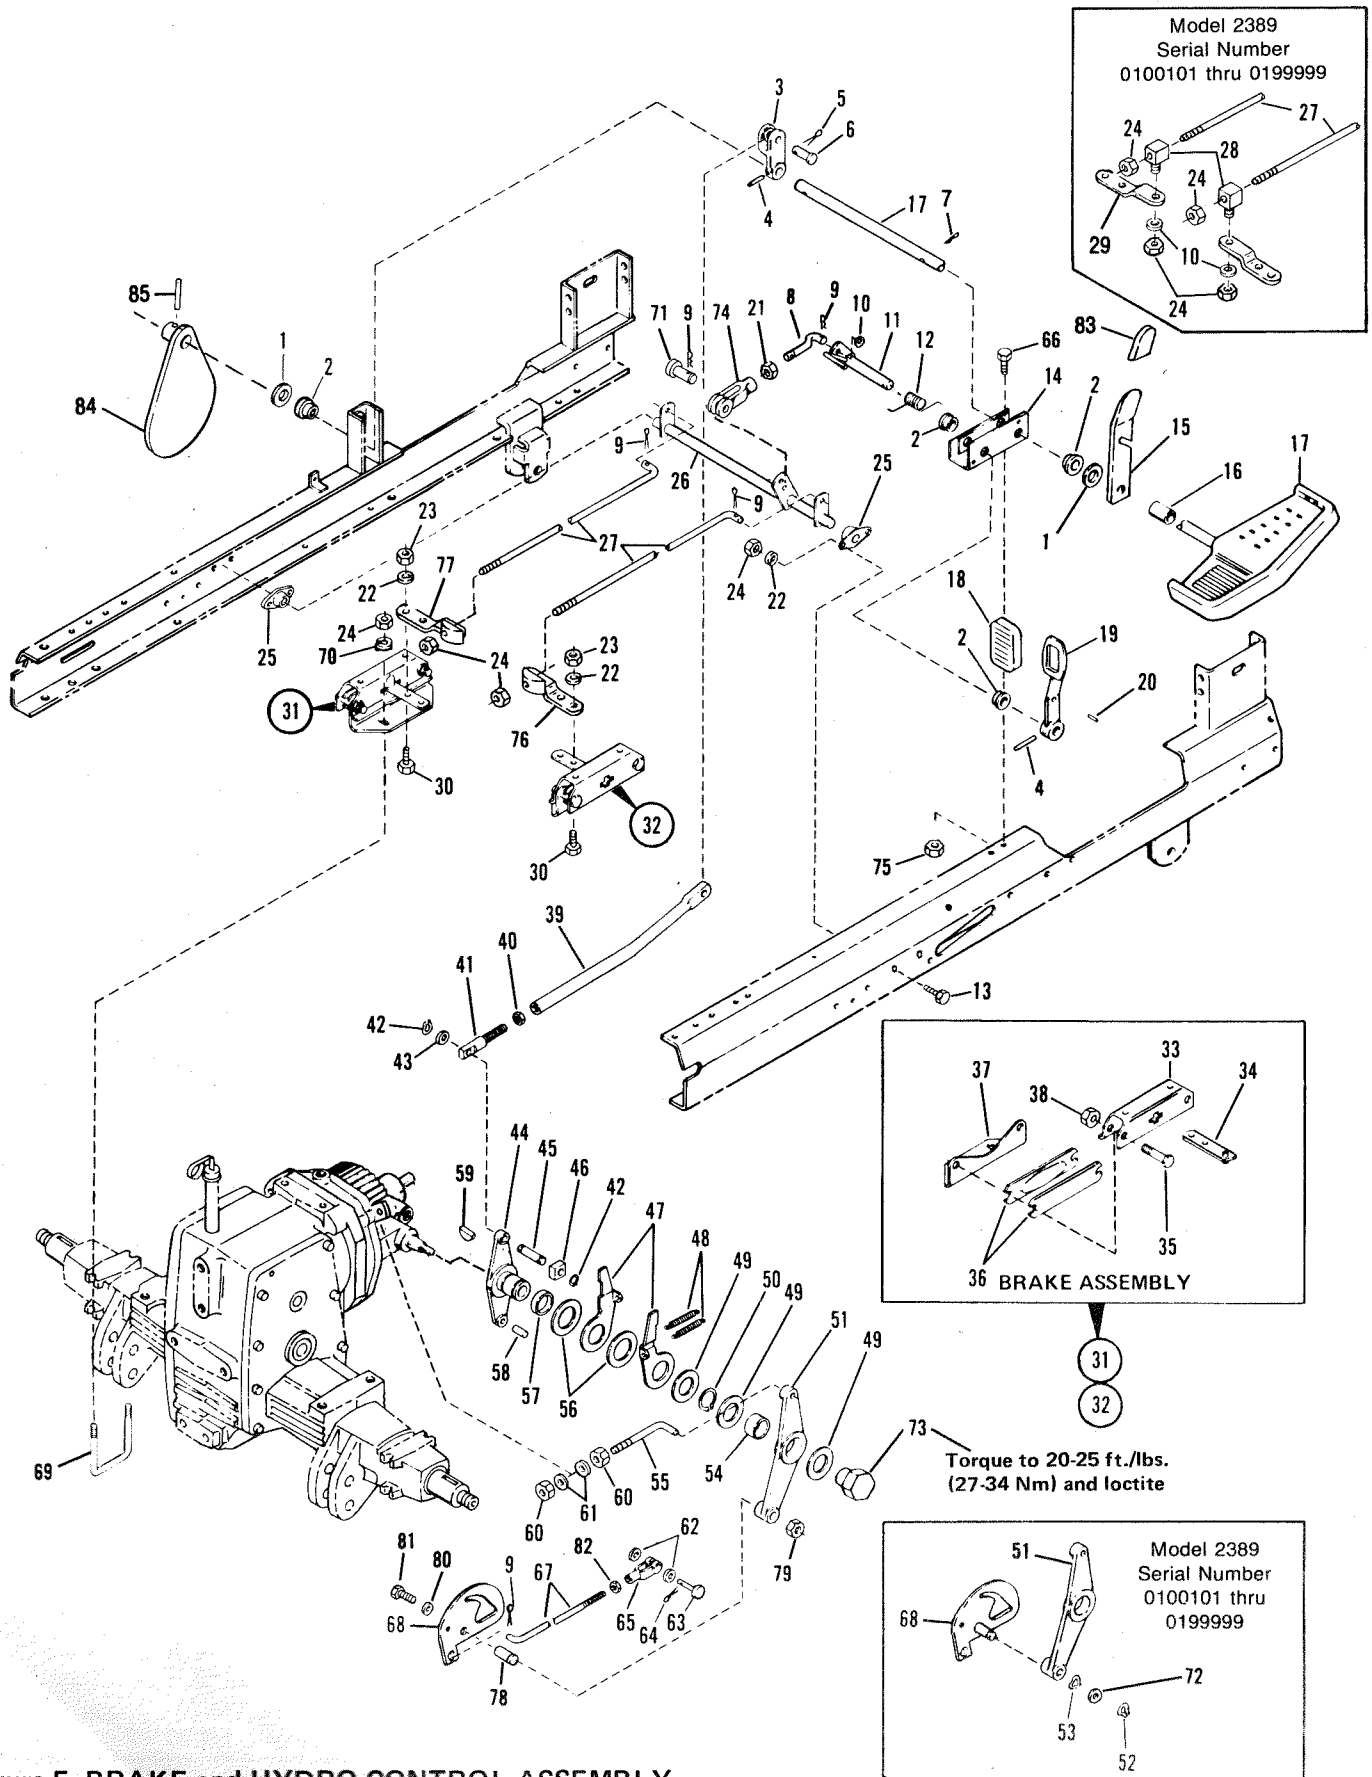

BOLENS HT-23 TRACTOR

Figure 5 BRAKE and HYDRO CONTROL ASSEMBLY

REF. NO.	PART NO.	DESCRIPTION	NO. REQ'D.	REF. NO.	PART NO.	DESCRIPTION	NO. REQ'D.
1	1706594	Washer	2	43	1890948	Flat Washer	2
2	1734160	Flange Bushing	4	44	1732391	Speed Control Arm	1
3	1736109	Control Arm	1	45	1724445	Control Pin	1
4	1713432	Drive Pin, 1/16 x 1-1/4.	2	46	1720699	Cushion Block	1
5	• 1100350	Cotter Pin, 1/8 x 1.	1	47	1725359	Neutralizer Arm	2
6	1724632	Clevis Pin, 1/2 x 1-1/4	1	48	1724582	Extension Spring.	2
7	• 1100351	Cotter Pin, 1/8 x 1-1/4.	1	49	1720529	Thrust Washer.	3
8	1732226	Tie Rod.	1	50	1185732	Retaining Ring, External.	1
9	• 1100346	Cotter Pin, 3/32 x 3/4	5	51	1735998	Neutral Stop Arm (1).	1
10	• 1107383	Flat Washer, 3/8	3		1740057	Neutral Stop Arm (2)(3)	1
11	1724434	Brake Arm Assembly	1	52	1118804	Retaining Ring (2)(3)	1
12	1724453	Torsion Spring	1	53	1706782	Wave Washer (1)	1
13	• 1100088	Capscrew, 3/8-16 x 1/2.	6	52	1118804	Retaining Ring	1
14	1724569	Support Assembly, Control Shaft	1	53	1706782	Wave Washer.	1
15	1736199	Latch Ass'y, Brake (1)	1	54	1732833	Bearing	1
	1739869	Latch Ass'y, Brake (2)(3)	1	55	1732189	Rod, Neutral Adjuster	1
16	1721378	Spacer (1)	1	56	1720361	Thrust Washer.	2
	1739868	Spacer (2)(3).	1	57	1720706	Bearing	1
17	1732323	Speed Control Pedal.	1	58	1110187	Dowel Pin	1
18	1725518	Pedal Pad	1	59	1104435	Woodruff Key.	1
19	1724437	Brake Pedal	1	60	• 1186232	Nut, 7/16-14	2
20	1120209	Roll Pin, 3/16 x 3/4.	1	61	• 1100265	Flat Washer, 1/4	2
21	1186245	Nut, 3/8-24	1	62	• 1107382	Flat Washer, 5/16	2
22	• 1100243	Lockwasher, 3/8	8	63	1705602	Clevis Pin, 5/16 x 1-1/16.	1
23	• 1186231	Nut, 3/8-16	4	64	• 1100349	Cotter Pin, 1/8 x 3/4	1
24	• 1110108	Lock Nut, 3/8-16	10	65	1710583	Rod End	1
25	1724457	Flange Bearing	2	66	• 1100068	Capscrew, 3/8-16 x 3/4.	2
26	1724440	Shaft Assembly, Transfer	1	67	1735995	Rod, Lock Plate Control (1)	1
27	1724461	Brake Rod	2		1742097	Rod, Lock Plate Control (2)(3)	1
28	1724459	Swivel (1)	2	68	1735994	Lock Plate Assembly (1).	1
29	1724460	Arm, Brake Extension (1).	2		1740062	Lock Plate Assembly (2)(3)	1
30	• 1100046	Capscrew, 3/8-16 x 1	4	69	1724468	U-Bolt, 3/8-16	2
31	1724580	Brake Assembly, L.H. (Incl. Ref. Nos. 33 thru 38).	1	70	1185715	Lockwasher, 3/8 Pyramid	2
32	1724599	Brake Assembly, R.H. (Incl. Ref. Nos. 33 thru 38).	1	71	1112587	Clevis Pin.	1
33	1724587	Bracket, Secondary	1	72	1890234	Flat Washer (1)	1
34	1724588	Lever, Actuating	1	73	1730087	Hydro Control Nut	1
35	1724590	Bolt	2	74	222007	Yoke.	1
36	1724589	Stator Plate	2	75	1186393	Flange Nut 3/8-16	2
37	1724473	Support, Brake	1	76	1742105	RH Arm Ext. (2)(3)	1
38	1724591	Lock Nut.	2	77	1742104	LH Arm Ext. (2)(3)	1
39	1732184	Control Rod.	1	78	1732369	Spacer (2)(3).	1
40	• 1186261	Jam Nut, 1/2-13	1	79	1185506	Self Lock Nut, 3/8-16 (2)(3)	1
41	1724446	Rod End	1	80	1701055	Flat Washer, 3/8 (2)(3)	1
42	1185219	Retaining Ring, External.	2	81	• 1100086	Hex Screw 3/8-16 x 1-3/4 (2)(3)	1
				82	1186244	Hex Nut, 5/16-24	1
				83	1728696	Grip (2)(3)	1
				84	1741778	Disk Ass'y (3)	1
				85	1120210	Drive Pin 3/16 x 1 (3)	1