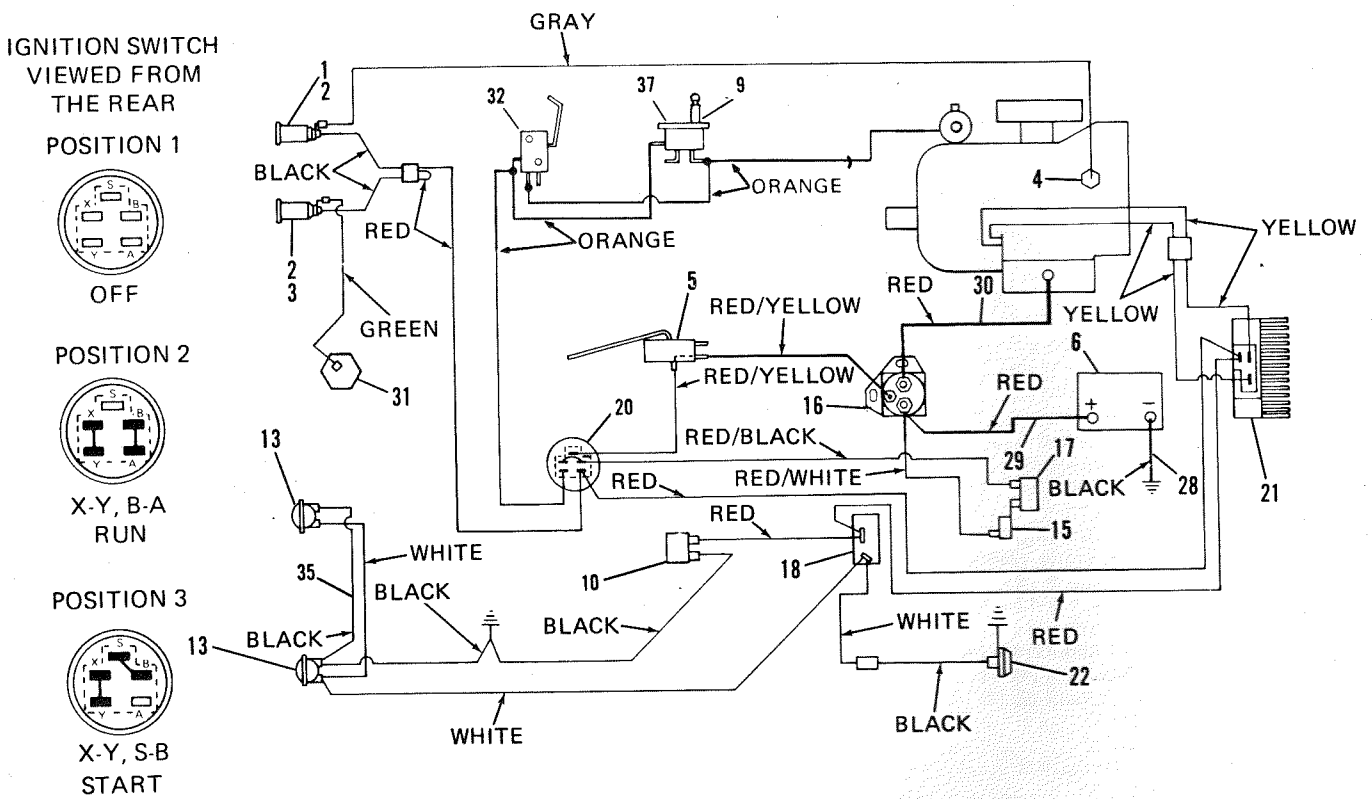

(4) Serial Number 0300101 thru 0499999

BOLENS HT-23 TRACTOR

Figure 7 ELECTRICAL SYSTEM

REF. NO.	PART NO.	DESCRIPTION	NO. REQ'D.	REF. NO.	PART NO.	DESCRIPTION	NO. REQ'D.
1	1734826	Oil Indicator Lamp (Incl. Ref. No. 2) (1)	1	24	1805110	Tail Light Lens	1
	1734824	Oil Indicator Lamp (Incl. Ref. No. 2) (2)(3)	1	25	• 1116197	Machine Screw, No. 6-32 x 1/2.	2
2	**	Bulb (Mfg. No. 1895 R/Red) (1) (2)	2	26	1103989	Lockwasher, No. 6.	2
	1735285	Bulb (GE No. 73) (3)	3	27	• 1186225	Nut, No. 6-32.	2
3	1734825	Heat Indicator Lamp (Incl. Ref. No. 2) (1)	1	28	1722733	Battery Cable, Ground (1)	1
	1734824	Heat Indicator Lamp (Incl. Ref. No. 2) (2)(3)	1		1736374	Battery Cable, Ground (2)(3)	1
4	1726175	Oil Pressure Switch	1	29	1722732	Battery Cable, Positive	1
5	1725550	Interlock Switch	1	30	1722731	Wire, Starter.	1
6	1751498	Battery	1	31	1736315	Temperature Switch.	1
7	• 1186308	Flange Screw 1/4-20 1/2	3	32	1728198	Switch.	1
8	1728136	Clamp (1)	1	33	• 1186389	Flange Nut, 1/4-20	6
9	1734472	Switch Seal	1	34	1721252	"J" Clip.	1
10	1732263	Hour Meter (1)	1	35	1727169	Head Light Harness	1
	1742197	Hour Meter (2)(3)	1	36	1732935	Main Harness (1)	1
11	1721413	Terminal Boot	1		1741193	Main Harness (2)(3)	1
12	1805345	Tie, Cable	6	37	1734366	Seat Switch	1
13	1726435	Headlight (Mfg. No. 4406-1)	2	38	• 1186389	Flange Nut, 1/4-20 (3)	2
14	1806808	Spring, Retainer	2	39	1739631	Battery Hold Down (2)(3)	1
15	1729914	Circuit Breaker	1	40	• 1107381	Flat Washer 1/4 (2)(3)	2
16	1729547	Solenoid (1)	1	41	1734398	Lock Nut 1/4 (2)(3)	2
	1740056	Solenoid (2)(3)	1	42	1724895	U-Bolt (2)(3)	1
17	1725031	Ammeter (1)	1	43	1185339	Roll Pin (2)(3)	2
	1739205	Ammeter (2)(3)	1	44	1750058	Lamp Assembly (3)	1
18	1724894	Light Switch.	1	45	1727777	Speed Nut, #4-40 (3)	1
19	1721409	Ignition Switch (Incl. Ref. No. 20)	1	46	1729480	Screw #4-40 x 5/8 (3)	2
20	1718266	Key Only.	1	47	1728199	Interlock Switch (3)	1
21	1725406	Regulator/Rectifier, 15 Amp	1	48	1741910	Ground Lead (3)	1
22	1805342	Tail Light Assembly (Incl. Ref. No. 23)	1	49	1741779	Switch Bracket (3)	1
23	**	Bulb (Mfg. No. 1895)	1	50	1732374	Toggle Switch (3)	1
				51	1745666	Relay (3)	1
				52	1100115	Screw #10-24 x 1/2 (3)	2
				53	1185460	Lock Nut #10-24 (3)	2
				54	1741958	Harness (3)	1
				55	1738462	Clutch (3)	1
				56	1738463	Screw, Sems #12-24 x 1/2 (3)	2