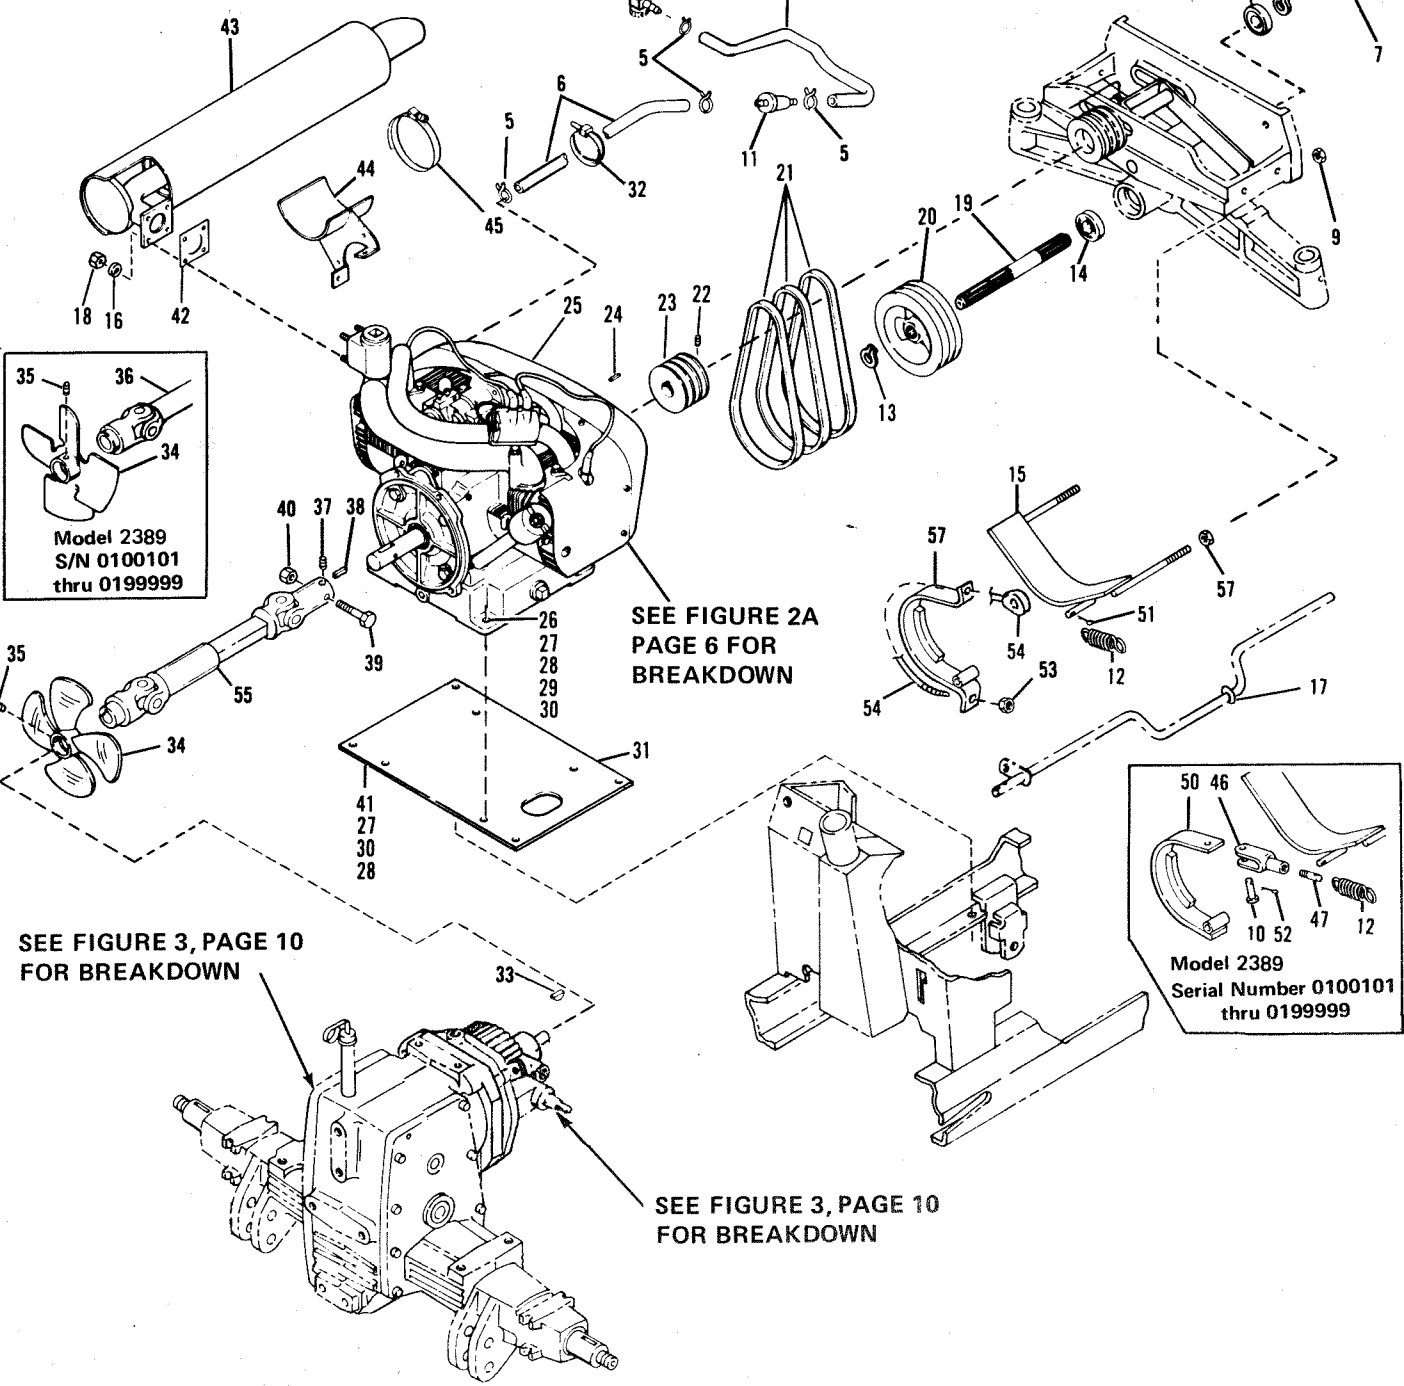

BOLENS HT-23 TRACTOR

**SEE FIGURE 2A
PAGE 6 FOR
BREAKDOWN**

**SEE FIGURE 3, PAGE 10
FOR BREAKDOWN**

**SEE FIGURE 3, PAGE 10
FOR BREAKDOWN**

REF. NO.	PART NO.	DESCRIPTION	NO. REQ'D.	REF. NO.	PART NO.	DESCRIPTION	NO. REQ'D.
1	1735066	Gas Tank (Incl. Ref. No. 2)	1	33	1104436	Woodruff Key	1
2	1727340	Fuel Gauge	1	34	1736067	Fan (1)	1
3	1727577	Strap (1)	1		1738427	Fan (2)	1
4	1734532	Shut Off Valve (1)	1	35	1100113	Set Screw, 1/4-20 x 1/2 (1)	1
	1718029	Shut Off Valve (2)	1		1738814	Set Screw, 5/16-18 x 1-1/4 (2)	1
5	1718185	Hose Clamp	4	36	1732183	Drive Shaft (1)	1
6	1734399	Fuel Line	2		1724401	Drive Shaft Repair Kit (Rockwell or Weasler)	2
7	1723790	Universal Joint	1		1714208	Drive Shaft Repair Kit (NEAPCO)	2
8	1723474	Hose Clamp	1	37	1182554	Set Screw, 5/16-18 x 5/16	1
9	1186231	Hex Nut, 3/8-16	4	38	1108844	Square Key, 1/4 x 1-1/4	1
10	1734998	Clevis Pin (1)	1	39	1111608	Capscrew, 5/16-18 x 2-1/2	1
11	1727491	Filter	1	40	1110107	Lock Nut, 5/16-18	1
12	1723117	Ext. Spring	1	41	1100055	Capscrew, 1/2-13 x 1-1/4	4
13	1185689	Retaining Ring	2	42	1722530	Gasket, Exhaust	1
14	1185100	Ball Bearing	2	43	1735230	Exhaust Muffler	1
15	1733484	Belt Guide Assembly	1	44	1722533	Support, Muffler	1
16	1100242	Lockwasher, 5/16	4	45	1723599	Snaplock Hose Clamp	1
17	1725197	Grip Ring	1	46	1710583	Rod End (1)	1
18	1186230	Nut, 5/16-18	6	47	1721515	Stud Adjusting (1)	1
19	1736353	PTO Shaft	1	48	1728838	Baffle (1)	1
20	1733475	PTO Sheave	1	49	1724492	Screw, Self Tapping	1
21	1722639	Drive Belt 3" (Matched Set Of 3)	1	50	1733479	Band Assy., Brake (1)	1
22	1741846	Set Screw, 5/16-18 x 1/2	2	51	1185147	Cotter Pin, 3/32 x 5/8	1
23	1722662	Drive Sheave	1	52	1100347	Cotter Pin, 1/8 x 1/2 (1)	1
24	1108844	Square Key, 1/4 x 1-1/4	1	53	1110106	Lock Nut, 1/4-20 (2)	1
25	*	Kohler K582 S Spec 36272A Engine (2389)	1	54	1738657	PTO Brake Cable (2)	1
	*	Kohler K582 S Spec 36328 Engine (2389S)	1	55	1740006	Drive Shaft (2)	1
26	1100065	Capscrew, 1/2-13 x 1-3/4	4		1724401	Drive Shaft Repair Kit (Weasler) (2)	2
27	1100245	Lockwasher, 1/2	8	56	1737149	Extension Spring (2)	1
28	1107385	Flat Washer, 1/2	8	57	1738655	Brake Band Assy. (2)	1
29	1103997	Lockwasher, 1/2 External	4				
30	1186233	Nut, 1/2-13	8				
31	1722559	Engine Support	1				
32	1805345	Tie	2				

• Common Hardware - Purchase Locally

Model 2389S

(2) Serial Number 0100101 thru 0499999

Model 2389

(1) Serial Number 0100101 thru 0199999

(2) Serial Number 0200101 thru 0299999