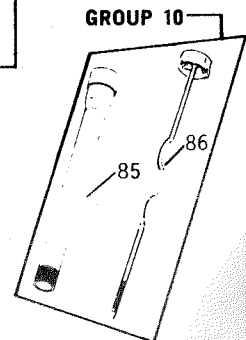

BOLENS HT-23 TRACTOR

**Figure 2A KOHLER ENGINE ASSEMBLY (K582S-36272A)
KOHLER ENGINE ASSEMBLY (K582S-36328)**

ORDER PARTS FROM YOUR LOCAL KOHLER ENGINE DEALER

REF. NO.	PART NO.	DESCRIPTION	NO. REQ'D.	REF. NO.	PART NO.	DESCRIPTION	NO. REQ'D.
<u>AIR INTAKE - GROUP 1</u>				45	48 053 06	Carburetor - assembly	
1	277069	Gasket, elbow		46	200375	Gasket, bowl	
2	277116	Brace, elbow		47	200376	Pin, float lever (2)	
3	48 162 05	Screen (A)		48	200380	Spring, thr. lever (2)	
4	48 054 01	Elbow, air cleaner		49	200383	Spring, idle needle	
5	237423	Seal, cover		50	25 757 03	Float Kit	
6	48 094 03	Base, air cleaner (A)		51	25 041 02	Gasket, bowl	
	47 094 04	Base, air cleaner (B)		52	234945	Screw, idle speed adj.	
7	X-167-2	Screw (4)		53	235448	Bowl	
8	X-276-7	Nut, wing		54	48 755 10	Kit, clamp	
9	52 254 11	Cover, air cleaner snorkel		55	47 100 06	Nut, bowl	
9a	52 082 04	Cover, air cleaner		56	48 103 01	Needle, hi-speed	
10	45 083 02	Element, air cleaner		57	25 757 02	Kit, repair	
10a	52 083 02	Precleaner (A)		<u>CRANKCASE - GROUP 7</u>			
	45 083 01	Precleaner (B)		58	X-75-23	Plug, pipe 1/8 H. socket (3)	
11	47 134 02	Tube (A)		59	X-75-31	Plug, pipe	
12	47 032 03	Seal		60	X-211-10	Elbow	
13	277093	Gasket		61	X-269-31	Ring, retaining	
<u>BAFFLES & SHROUD - GROUP 2</u>				62	X-599-2	Pin (2)	
14	X-301-8	Button, plug		63	160037	Plug, welch 1-1/2	
15	243035	Grommet		64	270956	Screw, H.C. 3/8-16x1-1/4 (4)	
16	277048	Baffle, #1 barrel		65	277062	Bearing, ball	
17	277051	Baffle, #1 cylinder head		66	277065	Seal, rear oil	
18	277054	Baffle, #1 upper cylinder		67	277087	Gasket, closure plate	
19	48 063 01	Baffle		68	48 005 06	Crankcase - assembly (USE: 48 522 23 Shortblock)	
20	277168	Baffle, #2 barrel		69	235007	Guide, valve (4)	
21	277230	Baffle, bl. hsg. support		70	230265	Insert, exhaust valve (2)	
22	48 124 04	Baffle, #2 cylinder head		71	48 009 01	Plate, rear closure	
23	277056	Housing, blower		72	277038	Bushing	
<u>VENT & VALVE COVERS - GROUP 3</u>				73	277039	Bushing	
24	X-426-3	Clamp, hose (2)		74	277208	Bearing	
25	220368	Stud, valve cover (2)		<u>CRANKSHAFT - GROUP 8</u>			
26	270034	Gasket, valve cover (2)		75	X-42-15	Key, woodruff	
27	270036	Cover, valve (2)		76	X-269-30	Ring, retaining	
28	277392	Hose, breather		77	X-269-32	Ring, retaining	
<u>CAMSHAFT & VALVES - GROUP 4</u>				78	277009	Gear, crankshaft	
29	X-43-1	Key, woodruff		79	277659	Crankshaft	
30	X-119-17	Nut, jam 3/4-16		<u>CYLINDER HEAD - GROUP 9</u>			
31	230011	Retainer, valve spr. exh. (2)		80	X-280-13	Pin, roll 3/16x1-1/8 (2)	
32	235008	Valve, intake (2)		81	270158	Screw, H.C. 3/8-16x1-1/2 (18)	
33	235010	Spring, valve intake (2)		82	270889	Washer 3/8 (18)	
34	235011	Retainer, valve spring (4)		83	277043	Head, cylinder (2)	
35	41 755 10	Kit, retainer (4)		84	48 052 01	Gasket, cylinder head (2)	
36	277012	Gear, camshaft		<u>DIPSTICK - GROUP 10</u>			
37	D-277031	Tappet (4)		85	271825	Tube, oil fill	
38	48 012 01	Camshaft		86	277668	Dipstick	
39	48 016 01	Valve exhaust (2)		<u>ELECTRIC START - GROUP 11</u>			
40	235010	Spring, valve exh. (2)		87	X-154-1	Screw, H.C. 5/16-18x7/8 (3)	
41	230011	Retainer, valve spr. intake (2)		88	A-277599	Starter - assembly	
<u>CARBURETOR - GROUP 5</u>							
42	X-352-10	Stud (2)					
43	X-391-1	Elbow					
44	271030	Gasket, carburetor					

(A) KOHLER ENGINE ASSEMBLY (K582S-36272A)

(B) KOHLER ENGINE ASSEMBLY (K582S-36328)