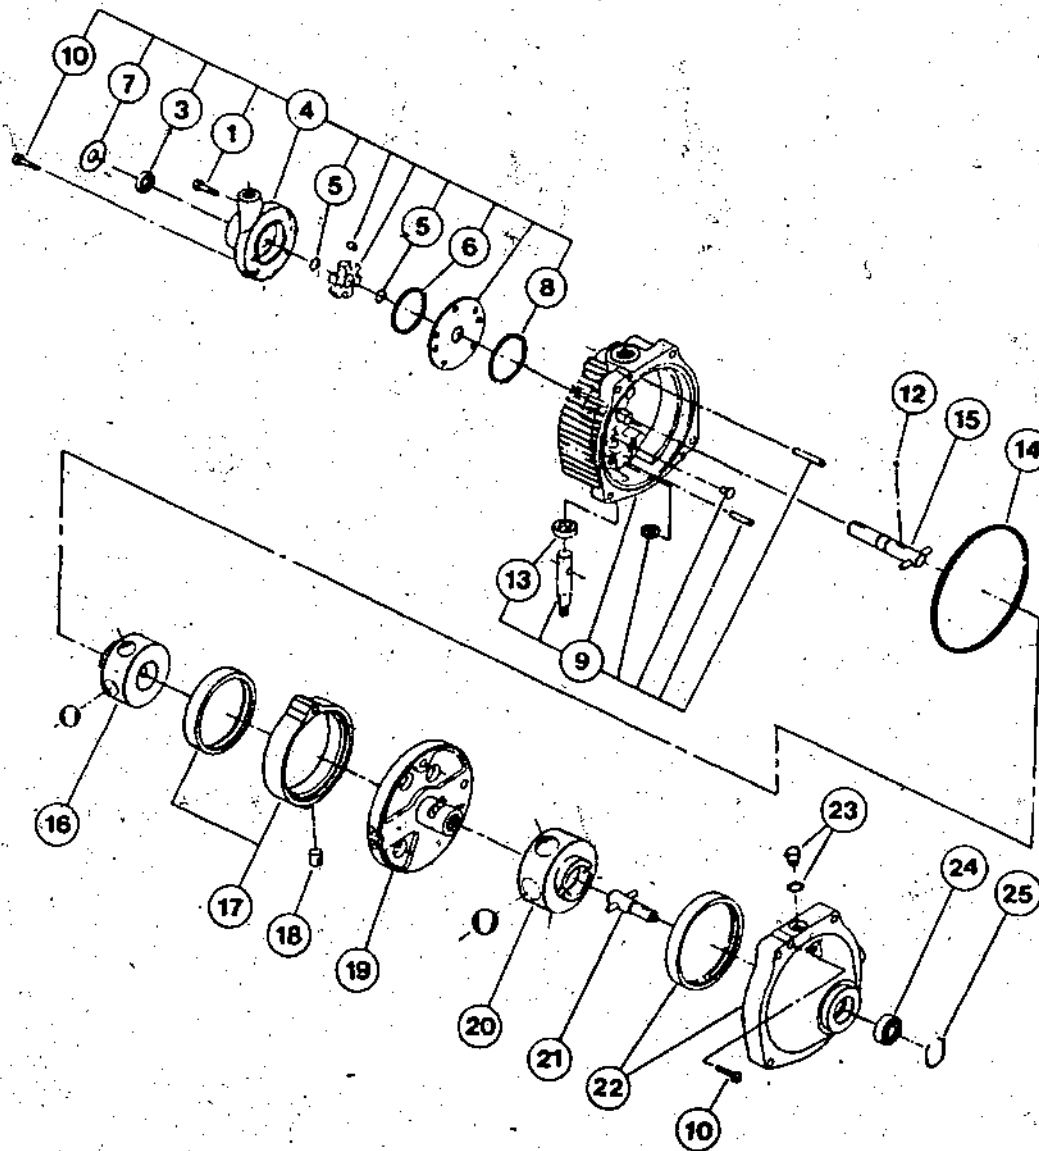

Bolens 18 HP Tractor

REF. NO.	PART NO.	DESCRIPTION	NO. REQ'D	REF. NO.	PART NO.	DESCRIPTION	NO. REQ'D
1		Socket Hd. Capscrew 5/16-18 x 1-3/4 (Incl. with Ref. No. 4)	1	12	1744159	Drive Pin (Incl. Ref. No. 4)	1
3	1724376	Oil Seal (Incl. with Ref. No. 4)	1	13	1724376	Oil Seal (Incl. Ref. No. 9)	1
4	1744188	Charge Pump Kit (Incl. Ref. Nos. 1, 3, 5, 6, 7, 8, 10 & 12)	1	14	1744185	Square Seal Ring	1
5	1724375	Snap Ring (Incl. with Ref. No. 4)	1	15	1744160	Input Shaft Sub Ass'y (Keyed)	1
6	1744155	Sq. Seal Ring (Incl. with Ref. No. 4)	1	16	1744164	Pump Rotor & Ball Assembly	1
7	1724377	Grass Shield (Incl. with Ref. No. 4)	1	17	1744184	Cam Ring Assembly	1
8	1744157	Sq. Seal Ring (Incl. with Ref. No. 4)	1	18	1744176	Cam Ring Insert	1
9	1744154	Cover Sub Ass'y (Incl. Ref. No. 13)	1	19	1744166	Pintle Assembly (Incl. Internal Parts)	1
10		Socket Hd. Capscrew 5/16-18 x 1-1/4 (Incl. with Ref. No. 4)	1	20	1744177	Motor Rotor & Ball Sub Assembly	1
				21	1744010	Output Shaft Sub Ass'y	1
				22	1744180	Body Ass'y (Incl. Ref. Nos. 21, 24, 25)	1
				23	1744179	O-Ring Plug Sub Ass'y	1
				24	1104440	Ball Bearing (Output)	1
				25	1724380	Retaining Ring	1

•Common Hardware - Purchase Locally (Grade 5 where applicable)