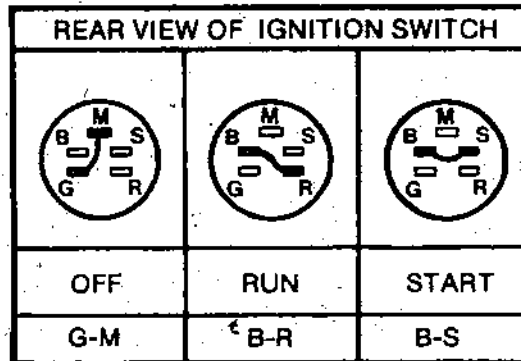

1 - FUSE	13 - IGNITION SWITCH	26 - CRUISE SWITCH
2 - SOLENOID	14 - FUEL GAGE	28 - ENGINE ALTERNATOR/ MAGNETO
3 - STARTER (ENGINE)	15 - BATTERY INDICATOR LIGHT	
4 - BATTERY	16 - VOLTAGE SENSOR	
5 - ATTACHMENT DRIVE CLUTCH (PTO)	17 - FUEL SENDER	
6 - HEADLIGHTS	18 - BRAKE SWITCH	
7 - FENDER SIDE LIGHTS	19 - CRUISE SWITCH	
8 - LIGHT SWITCH	20 - SEAT SWITCH	
9 - HOUR METER	21 - CRUISE CONTROL MAGNET	
10 - PTO INDICATOR LIGHT	22 - CRUISE RELAY	
11 - START INDICATOR LIGHT	23 - CRUISE INDICATOR LIGHT	
12 - ATTACHMENT DRIVE SWITCH (PTO)	25 - OIL PRESSURE INDICATOR LIGHT	

COLOR CODE	
B	- BLACK
P	- PURPLE
R	- RED
W	- WHITE
Y	- YELLOW
BR	- BROWN
GR	- GRAY
GN	- GREEN
BL	- BLUE
B/R	- BLACK/RED
B/Y	- BLACK/YELLOW
R/B	- RED/BLACK
R/W	- RED/WHITE
W/B	- WHITE/BLACK
R/Y	- RED/YELLOW
Y/B	- YELLOW/BLACK