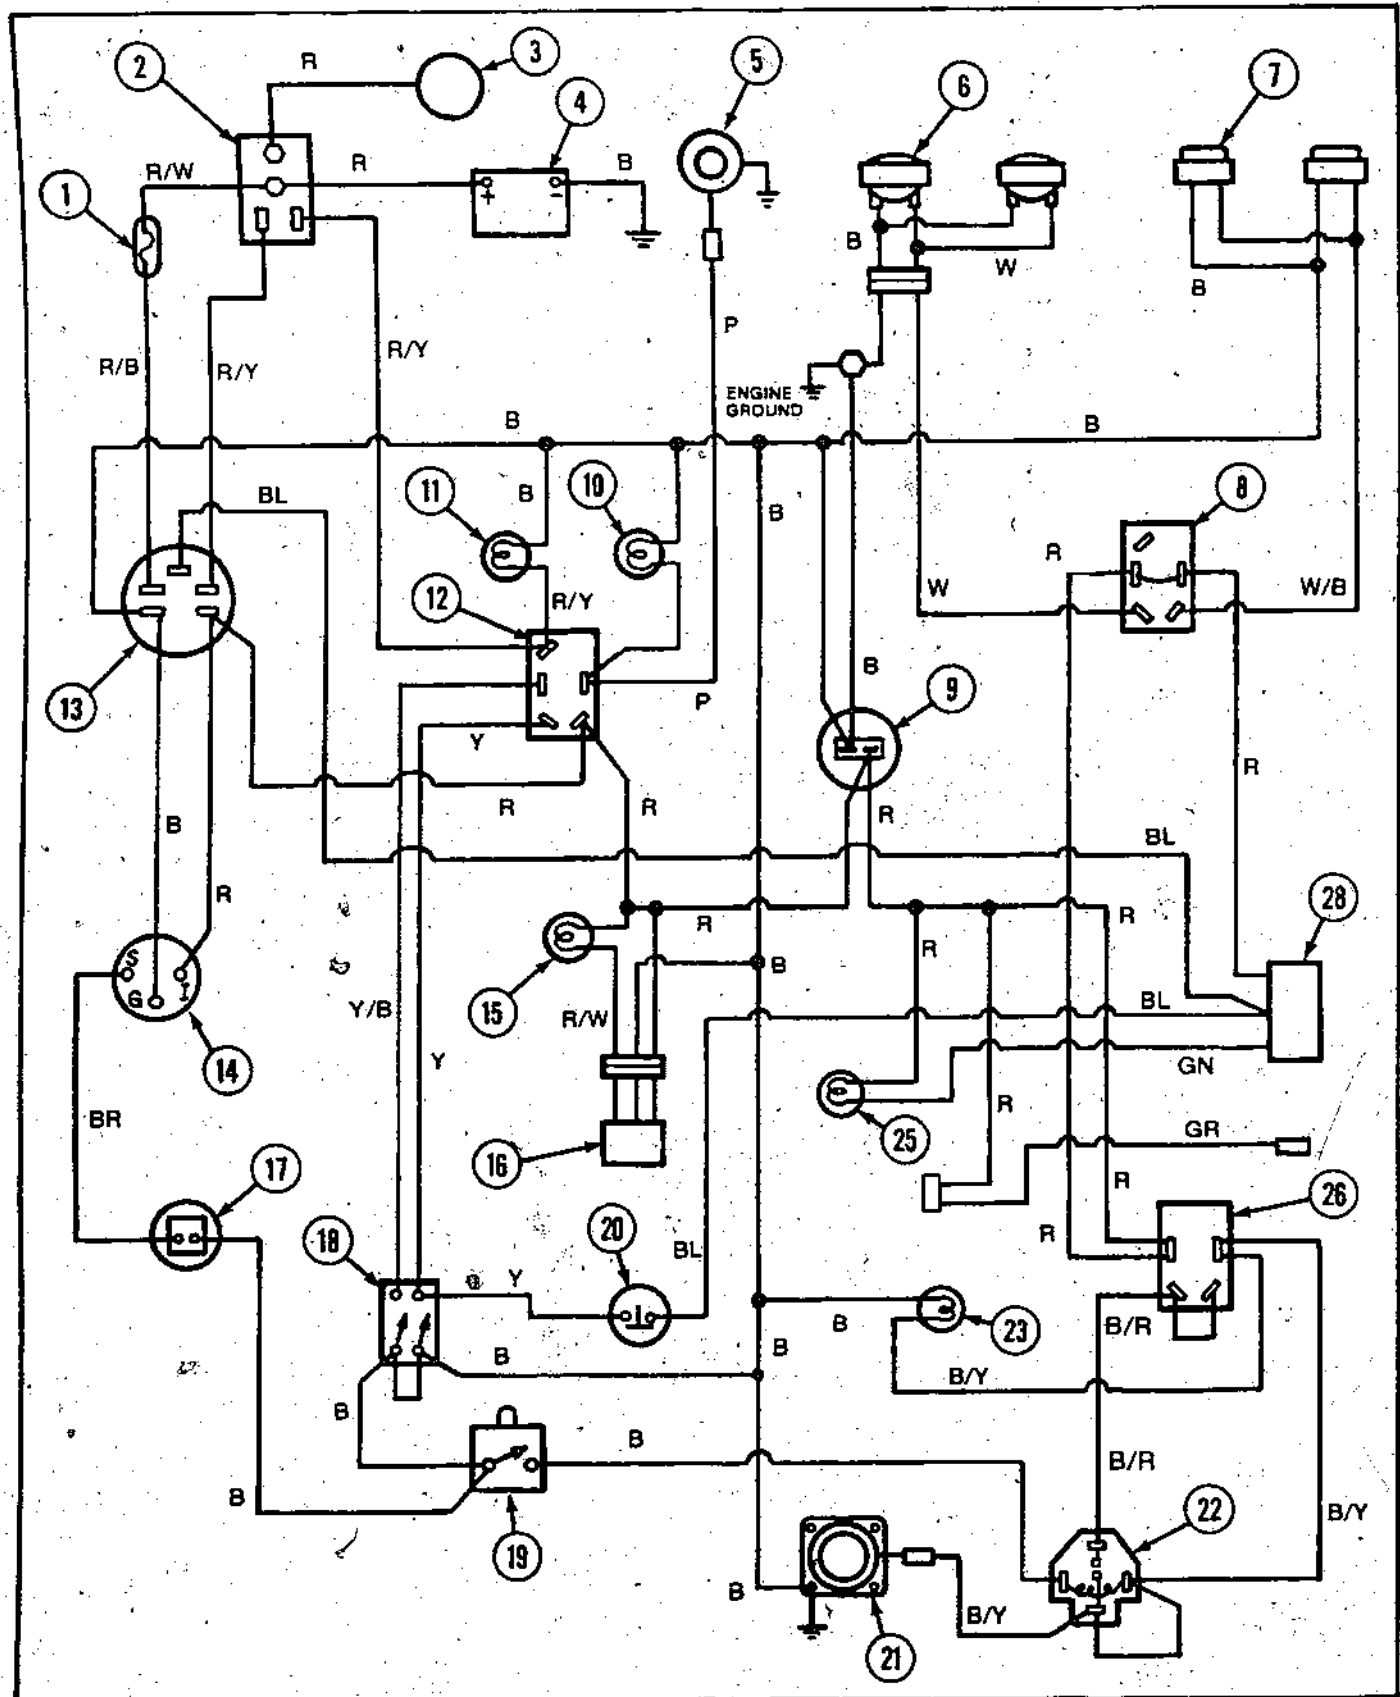

REF. NO.	PART NO.	DESCRIPTION	NO. REQ'D
1	1726450	Filter	1
2	1752734	Manifold, Filter	1
3	1755237	Tube Ass'y Return	1
4	1752644	Tube Ass'y, Pump to Valve	1
5	1745147	Eaton Trans. Model 11 (See Page 18 for breakdown)	1
6	1185737	Elbow 90°	2
7	• 1100770	Screw, Hex Hd. Cap 3/8-16 x 2-3/4	4
8	• 1100243	Washer, Lock 3/8	21
9	1186464	Connector	1
10	1729264	Tube Assembly, Suction	1
11	1724390	Elbow 90°	1
12	1730374	Washer, Shim (.005)	A/R
13	1730375	Washer, Shim (.015)	A/R
14	1729531	Gear, Bevel Pinion 18T	1
15	1729559	Spacer	1
16	1741832	Screw, Hex Hd. cap 1/4-20 x 5/8	1
17	1747086	Housing, Transaxle	1
18	1724093	Dipstick	1
19	1724091	Tube	1
20	1733103	Pin, Dowel 5/16	2
21	• 1186459	Nut, Hex Lock 5/16-18 Grade 8	4
22	1728645	Cover, Differential	1
23	1752094	Gear, Bevel 23T	1
24	1185689	Ring, Retaining	2
25	1185930	Plug, Pipe	1
26	1110189	Pin, Dowel 3/8	6
27	1752095	Pinion, 10T	2
28	1118808	Ring, Retaining	2
29	1727641	Shaft, Pinion	1
30	1729972	Carrier Differential	1
31	1729260	Gear, Axle 47T	1

• Common Hardware - Purchase Locally (Grade 5 where available)

REF. NO.	PART NO.	DESCRIPTION	NO. REQ'D
32	1733684	Screw, Flange 5/16-18 x	4
33	1800338	Shim	A/R
34	1729497	Spacer, Tubular	1
35	1185730	Race, Thrust	4
36	1185729	Bearing, Thrust	2
37	1727637	Bearing, Needle	4
38	1747062	Axle, R.H.	1
39	1100281	Key, Woodruff	2
40	1186010	Bearing, Needle	2
41	1186002	Race, Thrust	4
42	1729258	Gear Assembly, Cluster	1
43	1185882	Seal, Oil	1
44	1187731	Bearing, Needle	1
45	1724079	Gear	1
46	1751775	Key, Woodruff	1
47	1100279	Key, Woodruff	1
48	1751777	Shaft Assembly, Pinion	1
49	1185764	Bearing, Thrust	1
50	1185774	Bearing, Needle	1
51	1747072	Cover, Transaxle R.H.	1
52	• 1100047	Screw, Hex Hd. Cap 3/8-16 x 1-1/2	17
53	1185295	Oil Seal	2
54	1747070	Cover, Transaxle L.H.	1
55	1747061	Axle, L.H.	1
56	1185739	Elbow 90°	2
57	1721921	Coupling	1
58	• 1186345	Flange Lock Screw 3/8-16 x 3/4	2
59	1724370	Control Shaft Seal	1
60	1724370	Control Shaft Seal	1
61	1724377	Grass Shield	1
62	1752641	Tube Ass'y, Filter to Valve	1
63	1705093	Shim (.028)	A/R
64	1105678	Pipe Plug	1
NI	1730118	Sealant-GE RTV (3 oz.)	AR

WIRING DIAGRAM