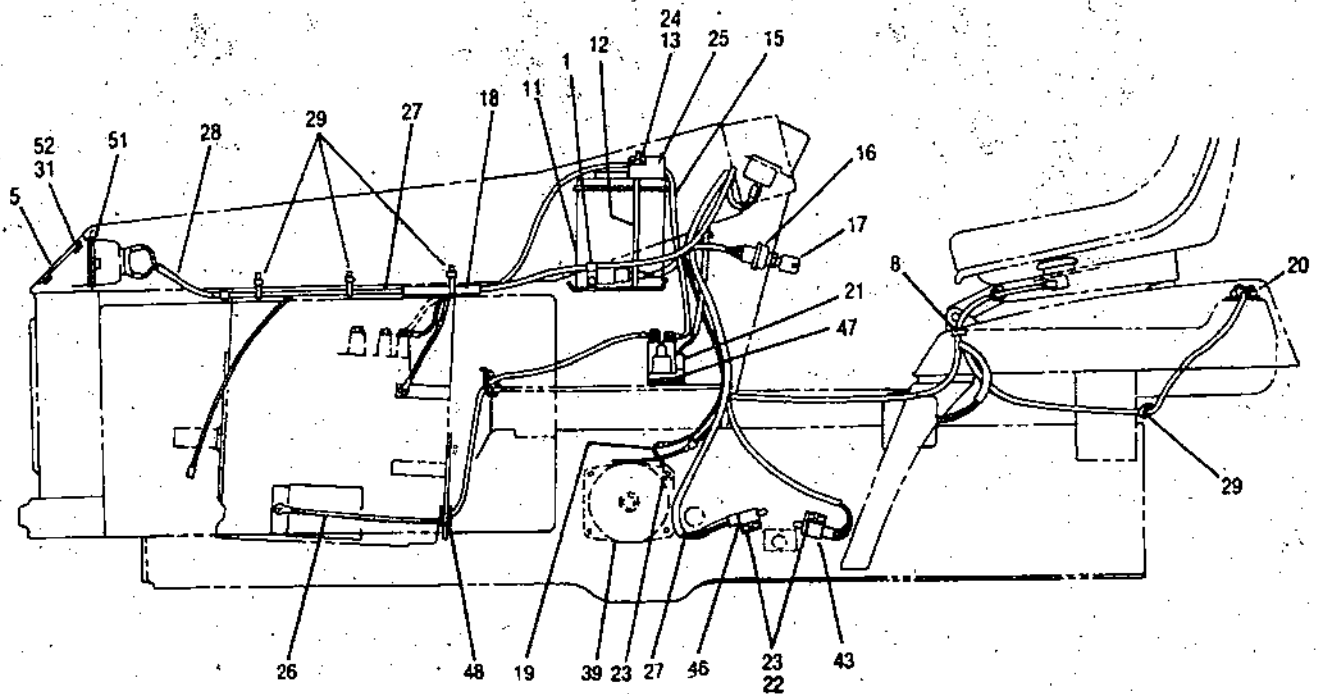

REF. NO.	PART NO.	DESCRIPTION	NO. REQ'D
1	1721252	J-Clip	1
2	1750963	Screw, 6-32 x 1/2	5
3	1752872	Butb.....	2
4	1753788	Retainer.....	4
5	1754229	Lenze	1
6	1749907	Relay	1
7	1754189	Light Switch	1
8	1734934	Grommet.....	1
9	1752506	Seat Switch	1
10	1748719	Hour Meter	1
11	1752840	Battery, 12V	1
12	1753782	Hold Down	2
13	• 1107381	Flat Washer 1/4	2
14	1745778	Screw Rd Hd 10-32 x 1/2	5
15	1752841	Battery Gable-Positive	1
16	1754207	Ignition Switch	1
17	1753986	Ignition Key	1
18	1752408	Tube	1
19	1756032	Lead	1
20	1755868	Fuel Sender	1
21	1753539	Solenoid	1
22	• 1115815	Screw Phil Hd. 10-24 x 5/8.....	5
23	• 1185985	Keps Nut 10-24	6
24	• 1734398	Lock Nut 1/2-20	2
25	1755802	Battery Hold Down	1
26	1732581	Starter Cable	1
27	1755446	Main Harness.....	1

REF. NO.	PART NO.	DESCRIPTION	NO. REQ'D
28	1752505	Headlight Harness	1
29	1735531	Cable Tie	11
30	1755647	Fuel Gauge	1
31	1805365	Flat Washer	2
32	1754608	Switch, PTO	1
33	• 1111599	Hex Screw 1/4-20 x 5/8.....	3
34	1751572	Bulb (GE 73)	AR
35	1752836	Lenze	1
36	1754220	Battery Cable, Negative	1
37	1754241	Lenze, L.H.	1
38	1754242	Lenze, R.H.	1
39	1738462	Clutch	1
40	1754259	Shield Ass'y	2
41	1752872	Butb.....	2
42	1752132	Voltage Sensor	1
43	1748723	Interlock Switch, Speed	1
44	1754607	Switch, Speed, Control.....	1
45	• 1100241	Flat Washer 1/4	3
46	1751328	Switch, Brake	1
47	1724492	Fl. Screw 1/4-20 x 1/2	2
48	1729587	Bushing Snap	1
49	1755349	Screw, 1/4-20 x 1/2	6
50	• 1186020	Thd. Cut Screw 6-32 x 3/8	2
51	1754194	Gasket	2
52	1731453	Pan Hd. Screw 8-18 x 3/8.....	2
53	• 1186229	Hex Nut 1/4-20	2
54	1752875	Socket	4
NI	1743516	Fuse (30A)	1

• Common Hardware-Purchase Locally (Grade 5 where applicable)