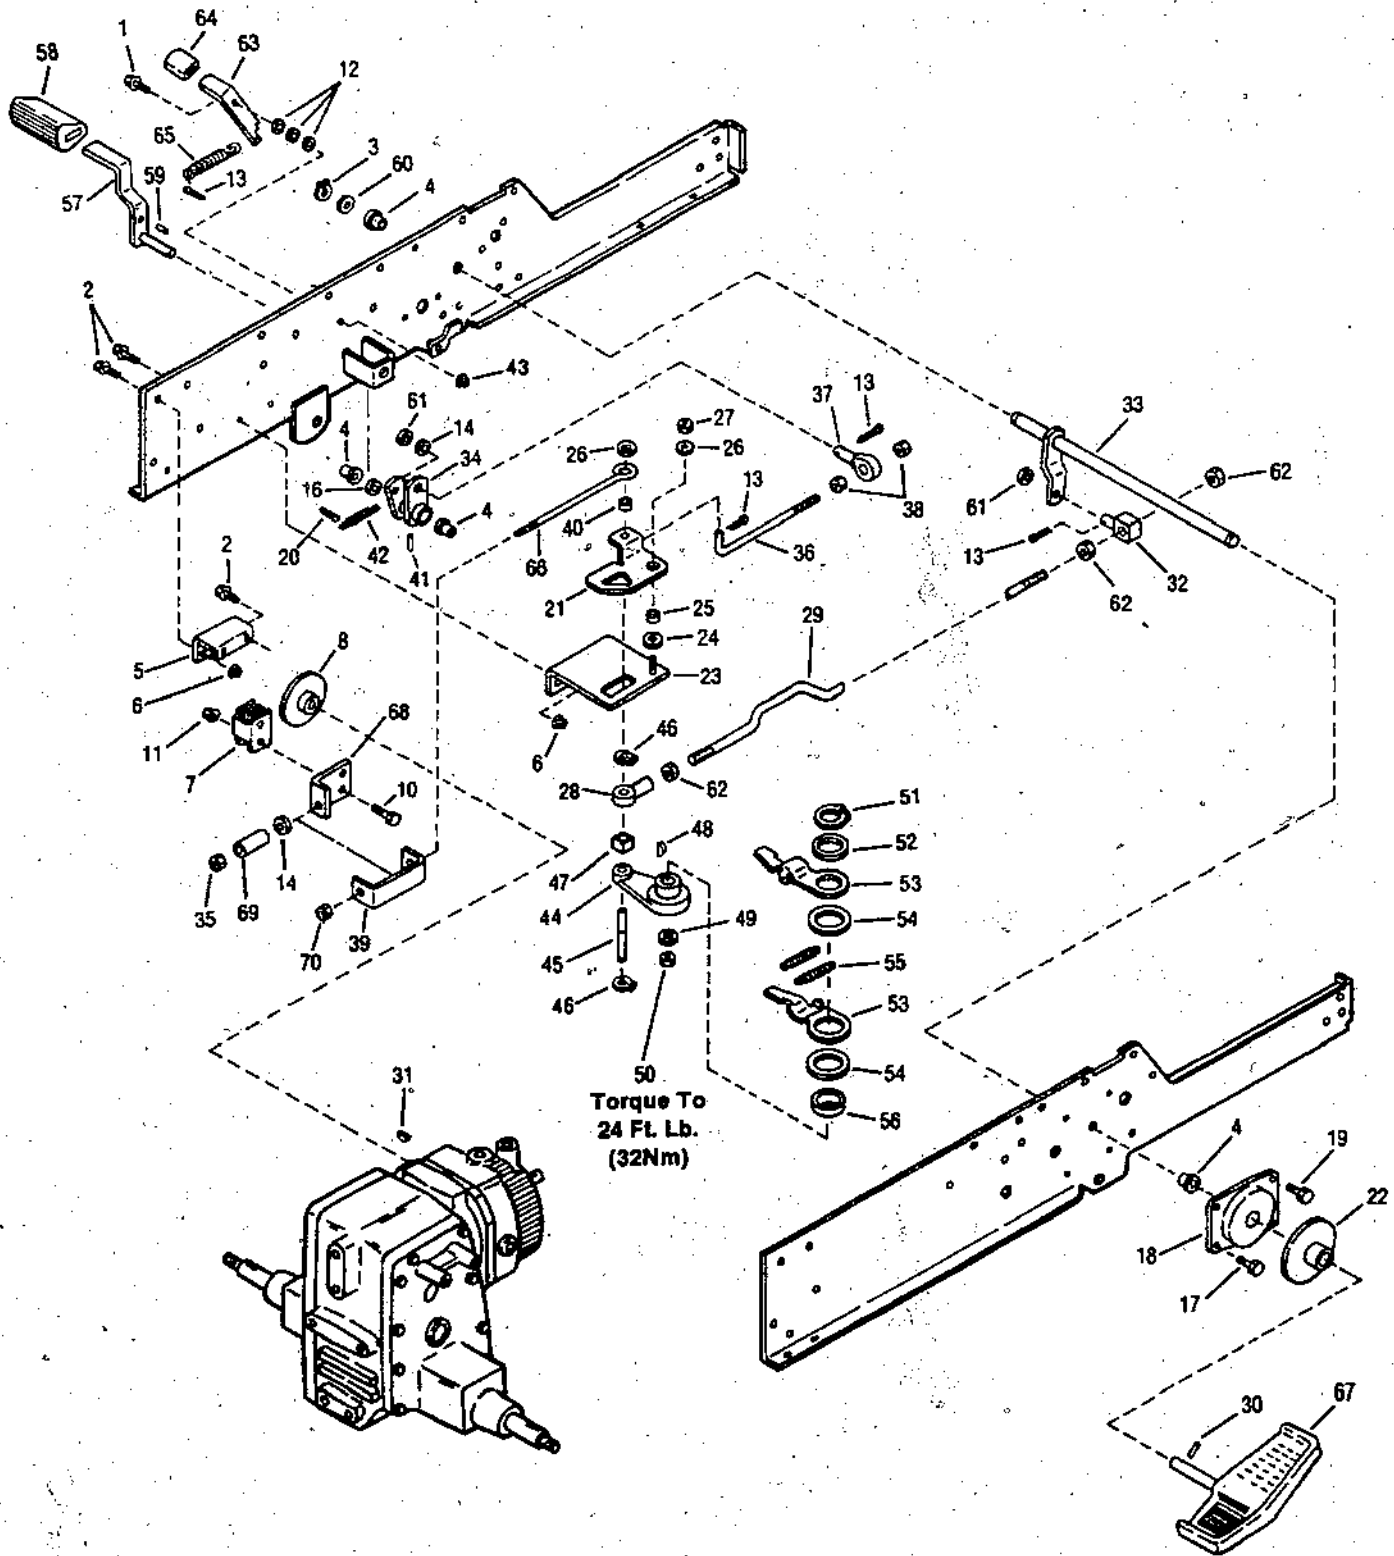

Bolens 18 HP Tractor

REF. NO.	PART NO.	DESCRIPTION	NO. REQ'D	REF. NO.	PART NO.	DESCRIPTION	NO. REQ'D
1	• 1186347	Screw, Hex Hd. Flange Lock 3/8-16 x 1	1	34	1753139	Arm Assembly	1
2	• 1186345	Screw, Hex Hd. Flange Lock 3/8-16 x 3/4	6	35	• 1186230	Jam Nut 5/16-18	1
3	1118808	Ring, Retainer	1	36	1755509	Rod, Brake Control	1
4	1185802	Bearing, Flanged	4	37	1747507	Block, Pivot	1
5	1747060	Bracket, Transmission Support	1	38	• 1186259	Nut, Hex 3/8-16	2
6	• 1186393	Nut, Hex Flange Lock 3/8-16	4	39	1748372	Brake Return	1
7	1732361	Brake Assembly, Mechanical	1	40	1747497	Spacer	1
8	1729273	Disc Assembly, Brake	1	41	1732147	Pin, Drive Lock	1
10	• 1100805	Screw, Hex Hd. Cap 1/4-20 x 3/4	2	42	1700401	Spring, Extension	1
11	• 1186389	Nut, Hex Flange Lock 1/4-20	2	43	• 1733398	Locknut 3/8-16	1
12	• 1107383	Flat Washer 3/8	3	44	1722151	Arm, Speed Control	1
13	• 1100346	Pin, Cotter 3/32 x 3/4	4	45	1734563	Pin, Control	1
14	• 1107382	Washer Flat 5/16	2	46	1118802	Ring, Retaining	2
15	• 1186348	Fl. Screw 3/8-16 x 1-1/4	1	47	1720699	Block, Cushion	1
16	1716495	Spacer	1	48	1104435	Key, Woodruff	1
17	1738463	Thd. Form Screw	2	49	• 1107385	Washer, Flat-1/2	1
18	1738462	Clutch	1	50	• 1110110	Nut, Hex 1/2-13	1
19	1185130	Screw, Sems 10-24 x 3/4	1	51	1185732	Ring, Retaining	1
20	• 1100350	Cotter Pin 1/8 x 1	1	52	1720529	Washer, Thrust	1
21	1729213	Plate, Neutral	1	53	1720523	Arm, Neutralizer	2
22	1738447	Speed Control Disc	1	54	1720361	Washer, Thrust	2
23	1729445	Support Assembly, Neutral Plate	1	55	1720928	Spring, Extension	2
24	1703052	Washer, Flat	1	56	1720706	Bearing	1
25	1732369	Spacer, Tubular	1	57	1755510	Pedal Assembly, Brake	1
26	• 1107383	Washer, Flat 3/8	2	58	1728694	Foot Rest	1
27	• 1110108	Nut, Hex Lock 3/8	1	59	1120209	Pin, Roll 3/16 x 3/4	1
28	1721612	Rod End	1	60	1715301	Thrust Washer	AR
29	1747514	Rod, Speed Control	1	61	1705108	Washer	2
30	1185232	Pin Roll 1/8 x 1-1/4	1	62	1186246	Nut, Hex 7/16-20	3
31	1751775	Woodruff Key	1	63	1729683BDG	Lock, Brake	1
32	1734827	Swivel	1	64	1734553	Grip	1
33	1754085	Shaft Assembly, Speed Control	1	65	1726640	Spring, Extension	1
				66	1747495	Brake Rod (2)	1
				67	1754597BDG	Foot Pedal	1
				68	1747496	Ext. Brake Arm (2)	1
				69	1747494	Sleeve (2)	1
				70	• 1110107	Lock Nut, 5/16-18 (2)	1

• Common Hardware - Purchase Locally (Grade 5 where applicable)