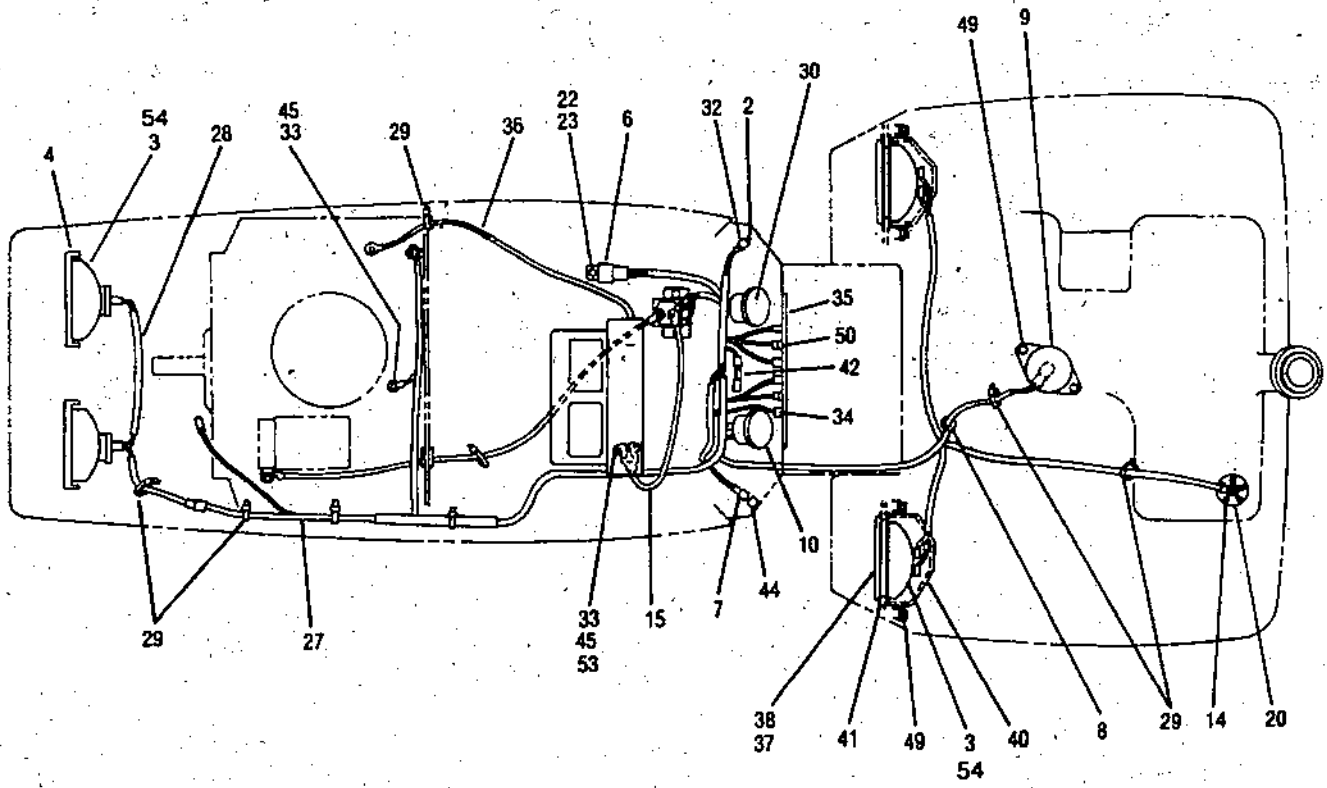

Bolens 18-HP Tractor