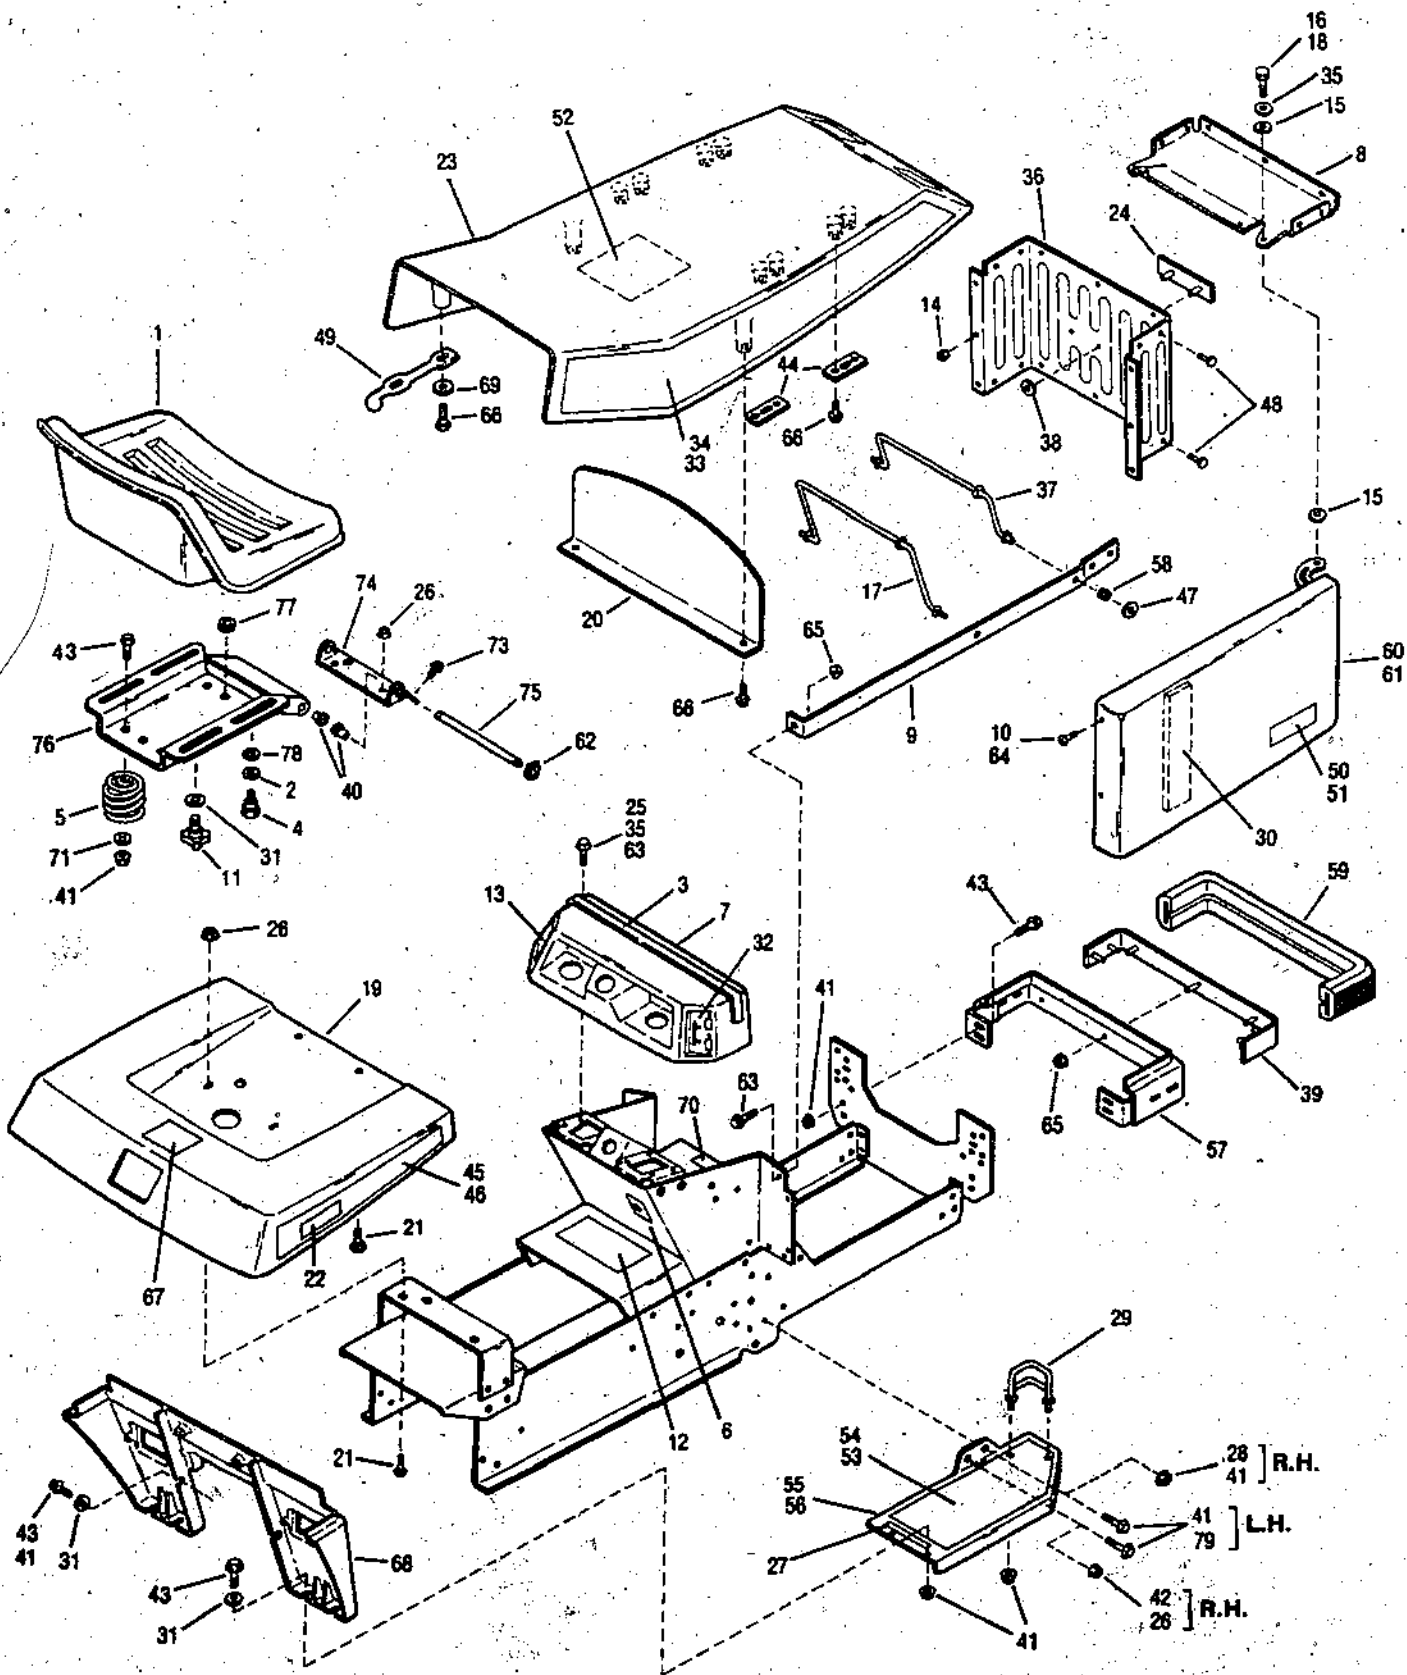

Bolens 18 HP Tractor

REF. NO.	PART NO.	DESCRIPTION	NO. REQ'D
1	1755490	Seat	1
2	1705793	Nylon Washer	2
3	1755516	Hood Pad	1
4	1754125	Shoulder Bolt	2
5	1755449	Spring	2
6	1755503	Decal, Ignition	1
7	1755413	Instrument Panel	1
8	1755628BDG	Grille Cap	1
9	1753783BDG	Grille Support	2
10	• 1185986	Nut, Keps 10-24	4
11	1734269	Knob	2
12	1755500	Instruction Decal	1
13	1753454	Decal, Choke	1
14	• 1185985	Nut, Keps 10-24	6
15	1755714	Washer, Nylon	4
16	• 1100805	Hex Screw 1/4-20 x 3/4	2
17	1752901	Hinge Link	1
18	1734398	Lock Nut 1/4-20	2
19	1749821BOW	Fender	1
20	1752903	Hood Baffle	1
21	1736098	Carr. Bolt 5/16-18 x 3/4	4
22	1754630	Model Decal	2
23	1752142	Hood	1
24	1753939	Logo Plate	1
25	1186389	Fl. Lock Nut 1/4-20	4
26	• 1186391	Fl. Lock Nut 5/16-18	5
27	1755522	Cushion	2
28	• 1100068	Hex Screw 3/8-16 x 1	1
29	1755191	Toe Guard	1
30	1753950	Sealing Block	2
31	• 1100256	Flat Washer 3/8	8
32	1753413	Throttle Decal	1
33	1754621	Hood Decal, L.H.	1
34	1754622	Hood Decal, R.H.	1
35	• 1107381	Flat Washer 1/4	6
36	1755515BDG	Grille Screen	1
37	1752900	Hinge Link	1
38	1754126	Push Nut	2
39	1755517	Bumper Strap	1