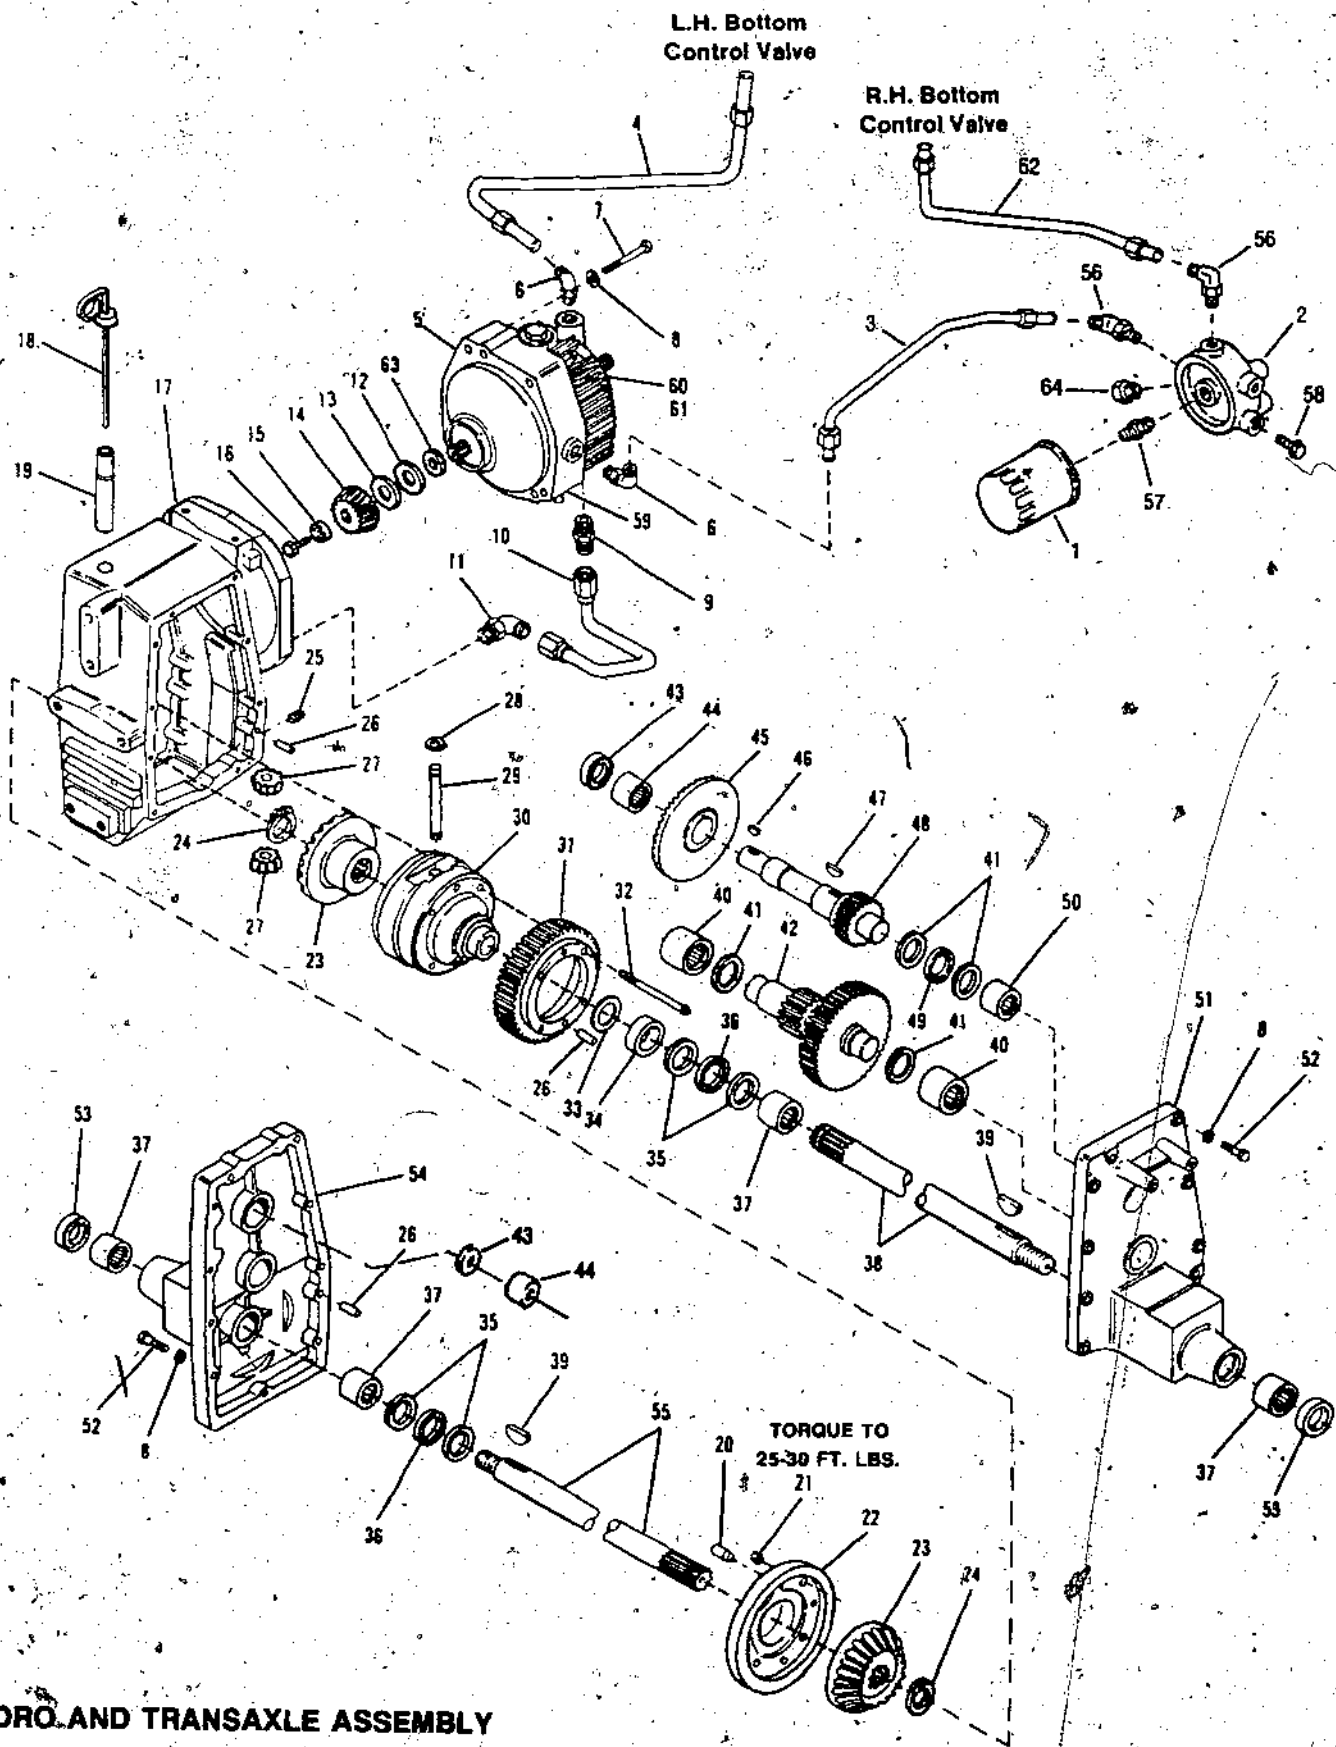

Bolens 18 HP Tractor

REF. NO.	PART NO.	DESCRIPTION	NO. REQ'D
1	1726450	Filter	1
2	1752734	Manifold, Filter	1
3	1755237	Tube Ass'y Return	1
4	1752644	Tube Ass'y, Pump to Valve	1
5	1745147	Eaton Trans. Model 11 (See Page 18 for breakdown)	1
6	1185737	Elbow 90°	2
7	• 1100770	Screw, Hex Hd. Cap 3/8-16 x 2-3/4	4
8	• 1100243	Washer, Lock 3/8	21
9	1186464	Connector	1
10	1729264	Tube Assembly, Suction	1
11	1724390	Elbow 90°	1
12	1730374	Washer, Shim (.005)	A/R
13	1730375	Washer, Shim (.015)	A/R
14	1729531	Gear, Bevel Pinion 18T	1
15	1729559	Spacer	1
16	1741832	Screw, Hex Hd. cap 1/4-20 x 5/8	1
17	1747086	Housing, Transaxle	1
18	1724093	Dipstick	1
19	1724091	Tube	1
20	1733103	Pin, Dowel 5/16	2
21	• 1186459	Nut, Hex Lock 5/16-18 Grade 8	4
22	1728645	Cover, Differential	1
23	1752094	Gear, Bevel 23T	1
24	1185689	Ring, Retaining	2
25	1185930	Plug, Pipe	1
26	1110189	Pin, Dowel 3/8	6
27	1752095	Pinion, 10T	2
28	1118808	Ring, Retaining	2
29	1727641	Shaft, Pinion	1
30	1729972	Carrier Differential	1
31	1729260	Gear, Axle 47T	1

• Common Hardware - Purchase Locally (Grade 5 where available)

REF. NO.	PART NO.	DESCRIPTION	NO. REQ'D
32	1733684	Screw, Flange 5/16-18 x	4
33	1800338	Shim	A/R
34	1729497	Spacer, Tubular	1
35	1185730	Race, Thrust	4
36	1185729	Bearing, Thrust	2
37	1727637	Bearing, Needle	4
38	1747062	Axle, R.H.	1
39	1100281	Key, Woodruff	2
40	1186010	Bearing, Needle	2
41	1186002	Race, Thrust	4
42	1729258	Gear Assembly, Cluster	1
43	1185882	Seal, Oil	1
44	1187731	Bearing, Needle	1
45	1724079	Gear	1
46	1751775	Key, Woodruff	1
47	1100279	Key, Woodruff	1
48	1751777	Shaft Assembly, Pinion	1
49	1185764	Bearing, Thrust	1
50	1185774	Bearing, Needle	1
51	1747072	Cover, Transaxle R.H.	1
52	• 1100047	Screw, Hex Hd. Cap 3/8-16 x 1-1/2	17
53	1185295	Oil Seal	2
54	1747070	Cover, Transaxle L.H.	1
55	1747061	Axle, L.H.	1
56	1185739	Elbow 90°	2
57	1721921	Coupling	1
58	• 1186345	Flange Lock Screw 3/8-16 x 3/4	2
59	1724370	Control Shaft Seal	1
60	1724370	Control Shaft Seal	1
61	1724377	Grass Shield	1
62	1752641	Tube Ass'y, Filter to Valve	1
63	1705093	Shim (.028)	A/R
64	1105678	Pipe Plug	1
NI	1730118	Sealant-GE RTV (3 oz.)	AR