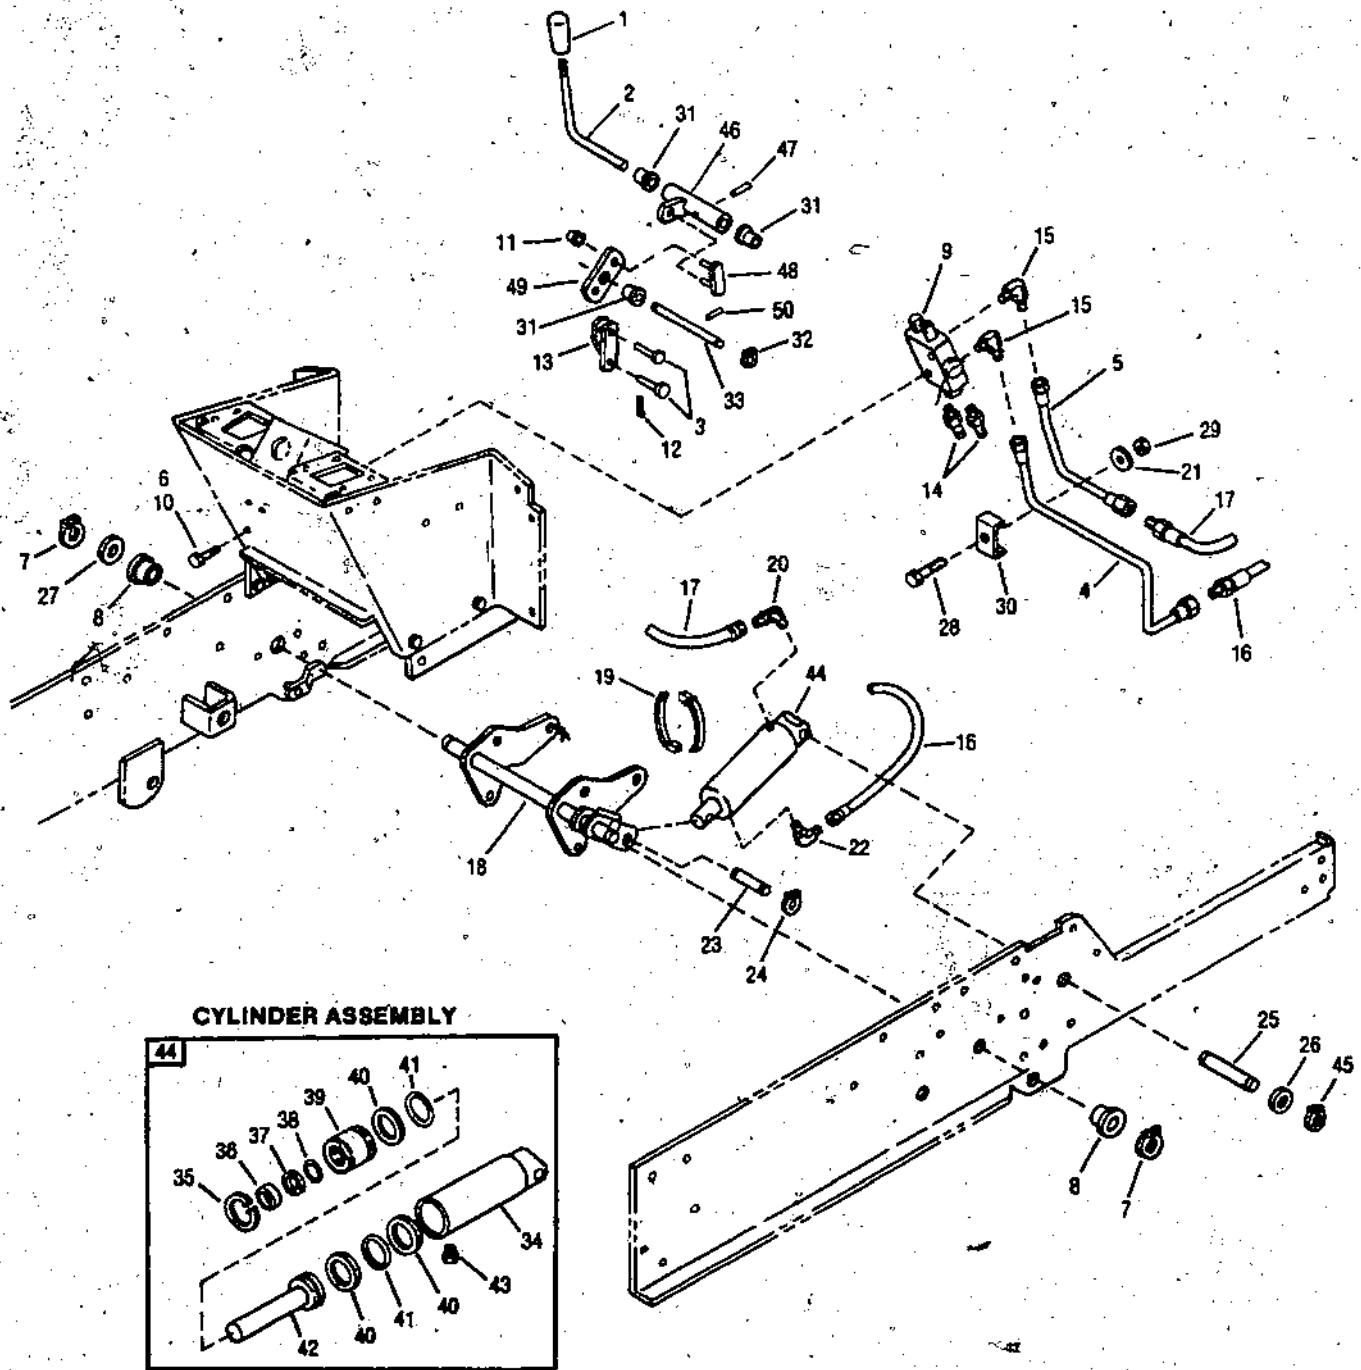

(A) Serial Number 0200101 thru 0200427

(B) Serial Number 0200428 thru 0299999

Bolens 18 HP Tractor

CYLINDER ASSEMBLY

REF. NO.	PART NO.	DESCRIPTION	NO. REQ'D
1	1755473	Grip	1
2	1755460	Lift Lever	1
3	1755559	Clavis Pin	2
4	1755232	Tube Ass'y, Upper Valve	1
5	1755233	Tube Ass'y, Lower Valve	1
6	1186316	Hex Screw 1/4-20 x 1-3/4	2
7	1118554	Retaining Ring	2
8	1185728	Bushing	2
9	1752667	Valve	1
	1751209	Replacement Seal Kit	1
10	1186389	Fl. Nut 1/4-20	2
11	1728072	Push Nut 1/4	2
12	1187385	Cotter Pin 1/16 x 1/2	2
13	1755468	Valve Link Ass'y	1
14	1752690	Connector (Long)	2
15	1185737	Elbow 90°	2
16	1752648	Hose Ass'y	1
17	1755198	Hose Ass'y, Cylinder	1
18	1747510	Shaft Ass'y, Lift	1
19	1755531	Tie Cable	3
20	1185903	Elbow 45°	1
21	1701055	Flat Washer	1
22	1185739	Elbow 90°	1
23	1747512	Cylinder Rod Pin	1
24	1118808	Retaining Ring	2
25	1724703	Cylinder Anchor Pin	1
26	1708012	Flat Washer 3/4	1