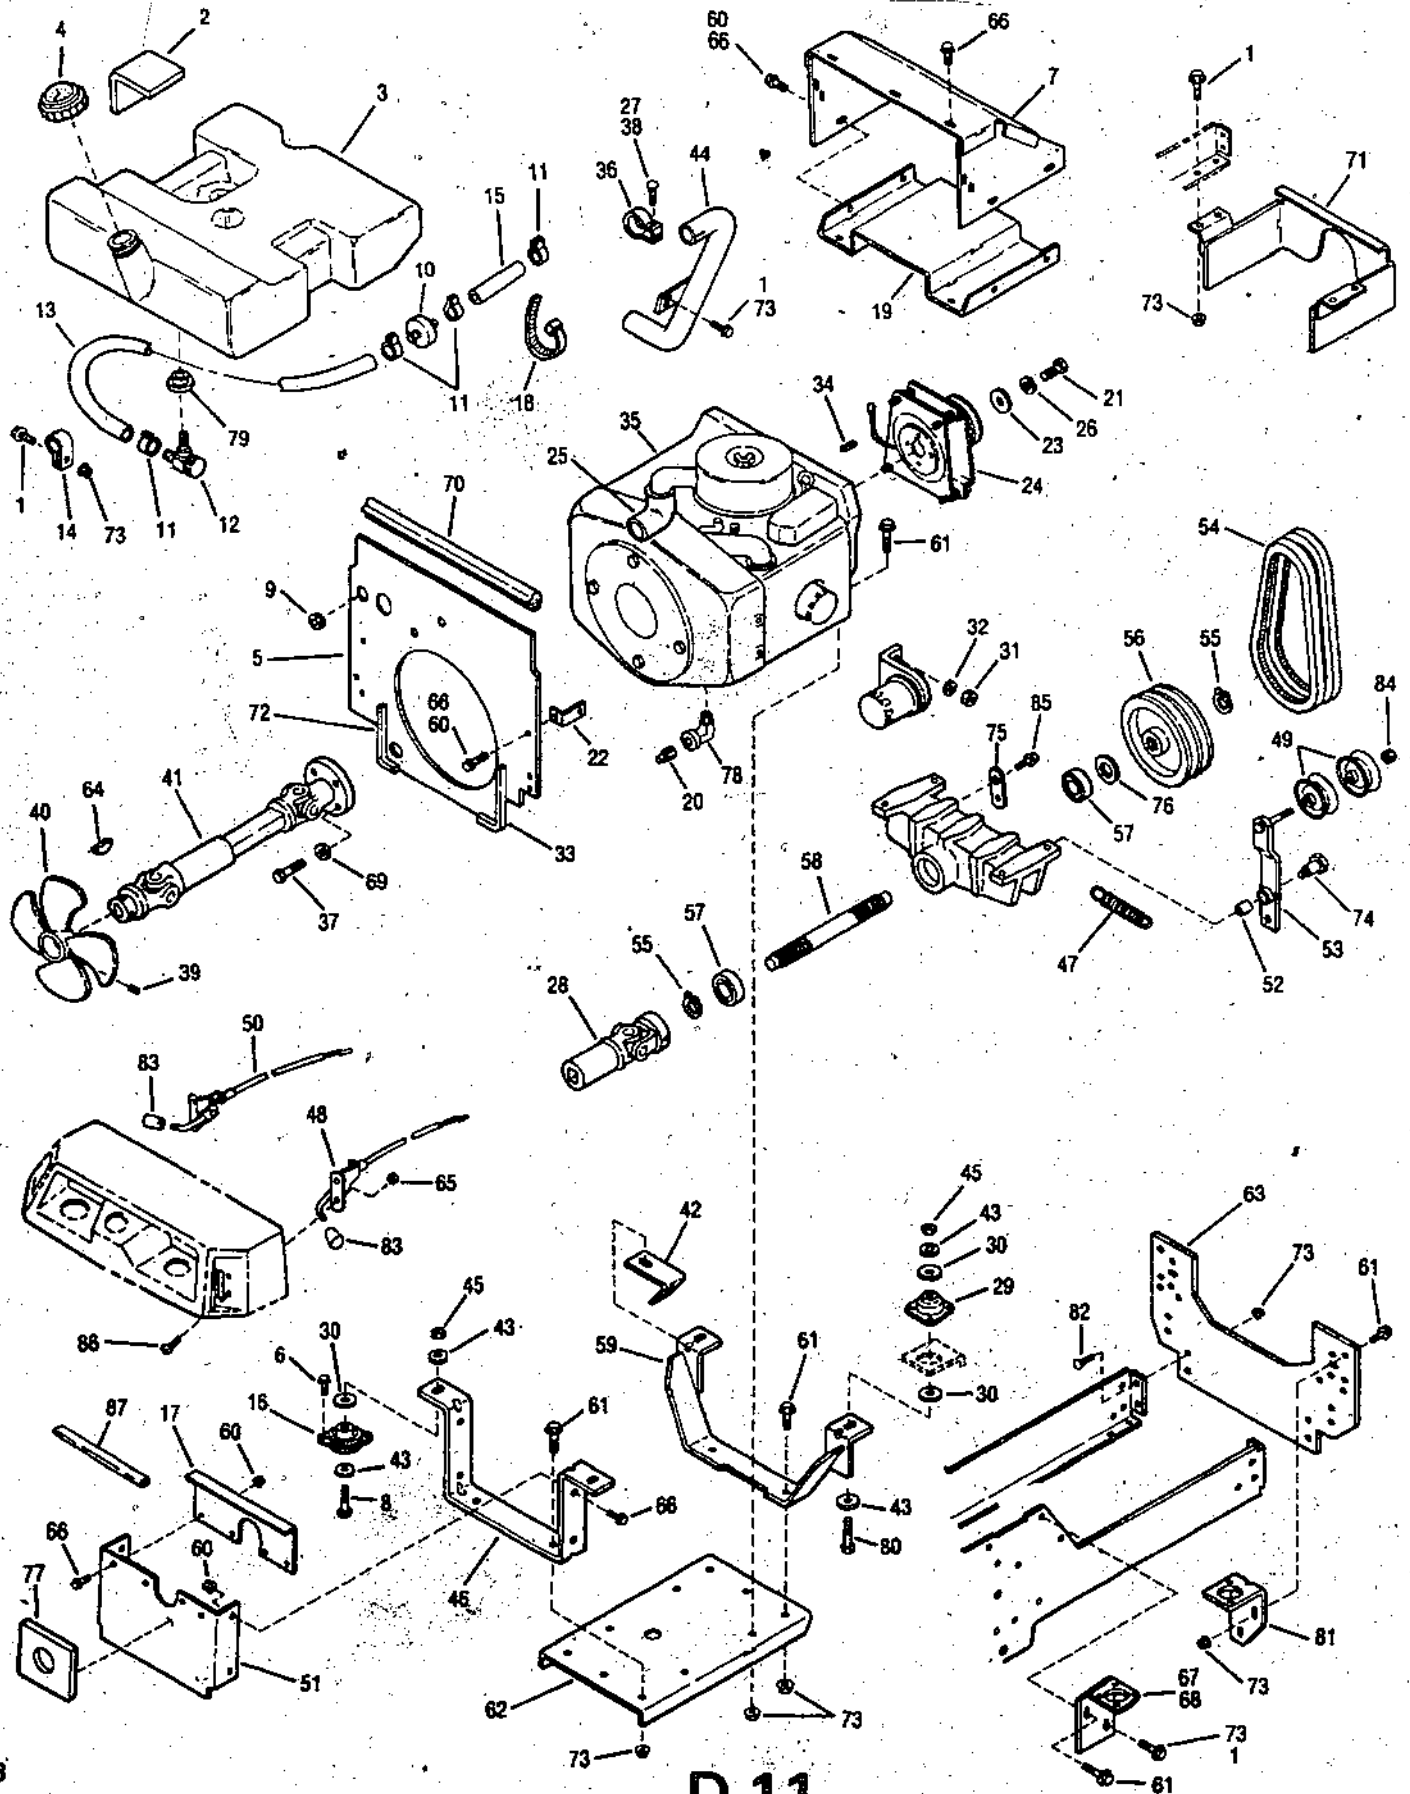

Bolens 18 HP Tractor

REF. NO.	PART NO.	DESCRIPTION	NO. REQ'D
1	• 1186345	Fl. Screw 3/8-16 x 3/4	7
2	1749079	Fuel Tank Pad	2
3	1755888	Fuel Tank (Incl. Ref. 4, 12 & 79)	1
4	1755726	Fuel Tank Cap	1
5	1752713BDG	Heat Shield Ass'y	1
6	• 1185712	Screw, Thd. Cut 10-24 x 1/2	8
7	1753985BDG	Heat Shield Ass'y	1
8	• 1100049	Hex Hd. Screw 3/8-16 x 2-1/4	2
9	1729587	Snap Bushing	1
10	1727491	Fuel Line Filter	1
11	1750687	Hose Clamp	4
12	1747184	Shut Off Valve	1
13	1735561	Fuel Line	1
14	1732262	Clamp	1
15	1734941	Fuel Line	1
16	1725856	Rear Mount	2
17	1752725BDG	Upper Grass Shield	1
18	1735531	Cable Tie	2
19	1753913STB	Heat Shield Ass'y	1
20	1105678	Plug, Pipe	1
21	1736485	Hex Hd. Screw 7/16-20 x 1-1/4	1
22	1752714BDG	Heat Shield Bracket	4
23	1741801	Washer	1
24	**1744401	Clutch Ass'y	1
25	1752468	Hose, Air Cleaner	1
26	• 1100244	Lockwasher 7/16	1
27	• 1110107	Hex Nut 5/16-18	1
28	***1760049, BDG	Universal Joint Ass'y	1
29	1738010	Front Mount	2
30	• 1186047	Flat Washer 3/8 x 1-3/8	AR
31	• 1732499	Lock Nut 5/16-18 (A)	2
32	• 1107382	Flat Washer 5/16 (A)	2
33	1755535	Seal, R.H.	1
34	1708034	Key, 1/4 x 1/4 x 1/2	1
35	*	Kohler Engine 18 HP (Model KT18QS-24583) (A)	1
	*	Kohler Engine 18 HP (Model M18QS-24599) (B)	1
36	1752790	Muffler Clamp	1
37	• 1100046	Hex Screw 3/8-16 x 1	4
38	• 1186102	Carr. Bolt 5/16-18 x 1-1/4	1
39	1737419	Set Screw 5/16-18 x 3/4	2
40	1746503	Fan	1
41	1750338BDG	Drive Shaft	1
42	1753915	Exhaust Pipe Bracket	1

• Common Hardware - Purchase Locally (Grade 5 where applicable)

* Order parts from your Authorized Kohler Engine Dealer

**1754151 Field Coil Ass'y Only
1754152 Ball Bearing Only

***1714208 Repair Kit

REF. NO.	PART NO.	DESCRIPTION	NO. REQ'D
43	1701055	Flat Washer, 3/8	8
44	1753914	Exhaust Pipe	1
45	• 1733398	Hex Locknut, 3/8-16	4
46	1750828BDG	Rear Mount Support	1
47	1724822	Ext. Spring	1
48	1755720	Throttle Control	1
49	1751716	Idler Pulley (2)	2
	1756757	Idler Pulley (3)	2
50	1755721	Choke Control	1
51	1752726BDG	Shield, Lower Grass	1
52	1892945	Bushing	1
53	1751719	Idler Arm Ass'y (2)	1
	1756788	Idler Arm Ass'y (3)	1
54	1742628	PTO Belt (Matched Set of 2)	1
55	1185689	Snap Ring	2
56	1744379	PTO Sheave	1
57	1725087	Ball Bearing	2
58	1755219	PTO Shaft	1
59	1756541BDG	Front Mount Supp.	1
60	• 1186389	Fl. Nut 1/4-20	16
61	• 1186347	Fl. Screw 3/8-16 x 1	14
62	1744408BDG	Engine Mount	1
63	1752665BDG	Front Plate	1
64	1185885	Woodruff Key 3/16 x 5/8	1
65	• 1185985	Keps Nut 10-24	4
66	• 1186308	Fl. Screw 1/4-10 x 1/2	23
67	1750835BDG	Hanger Ass'y, R.H.	1
68	1750834BDG	Hanger Ass'y, L.H.	1
69	• 1100243	Lock Washer 3/8	4
70	1752791	Heat Shield Gasket	1
71	1756157BDG	PTO Guard Ass'y	1
72	1755534	Seal, L.H.	1
73	• 1186393	Fl. Nut 3/8-163/8-16	26
74	1754322	Shoulder Bolt	1
75	1744451	Anchor Spring	1
76	1703073	Flat Washer	AR
77	1754644	Seal, Drive Shaft	1
78	1743683	Elbow, 45°	1
79	1738433	Rubber Bushing	1
80	• 1110644	Hex Screw 3/8-16 x 3-1/4	2
81	1752746BDG	Engine Supp.	2
82	1739656	Carr. Bolt 3/8-16 x 3/4	4
83	1755412	Knob	2
84	• 1186259	Nut, Jam 3/8-16	1
85	• 1186329	Fl. Screw 5/16-18 x 3/4	1
86	1750962	Screw 10-24 x 5/8	4
87	1755536	Heat Shield Gasket	1
88	1759382	Insulator	1

(A) Serial Number 0200101 thru 0200427

(B) Serial Number 0200428 thru 0299999