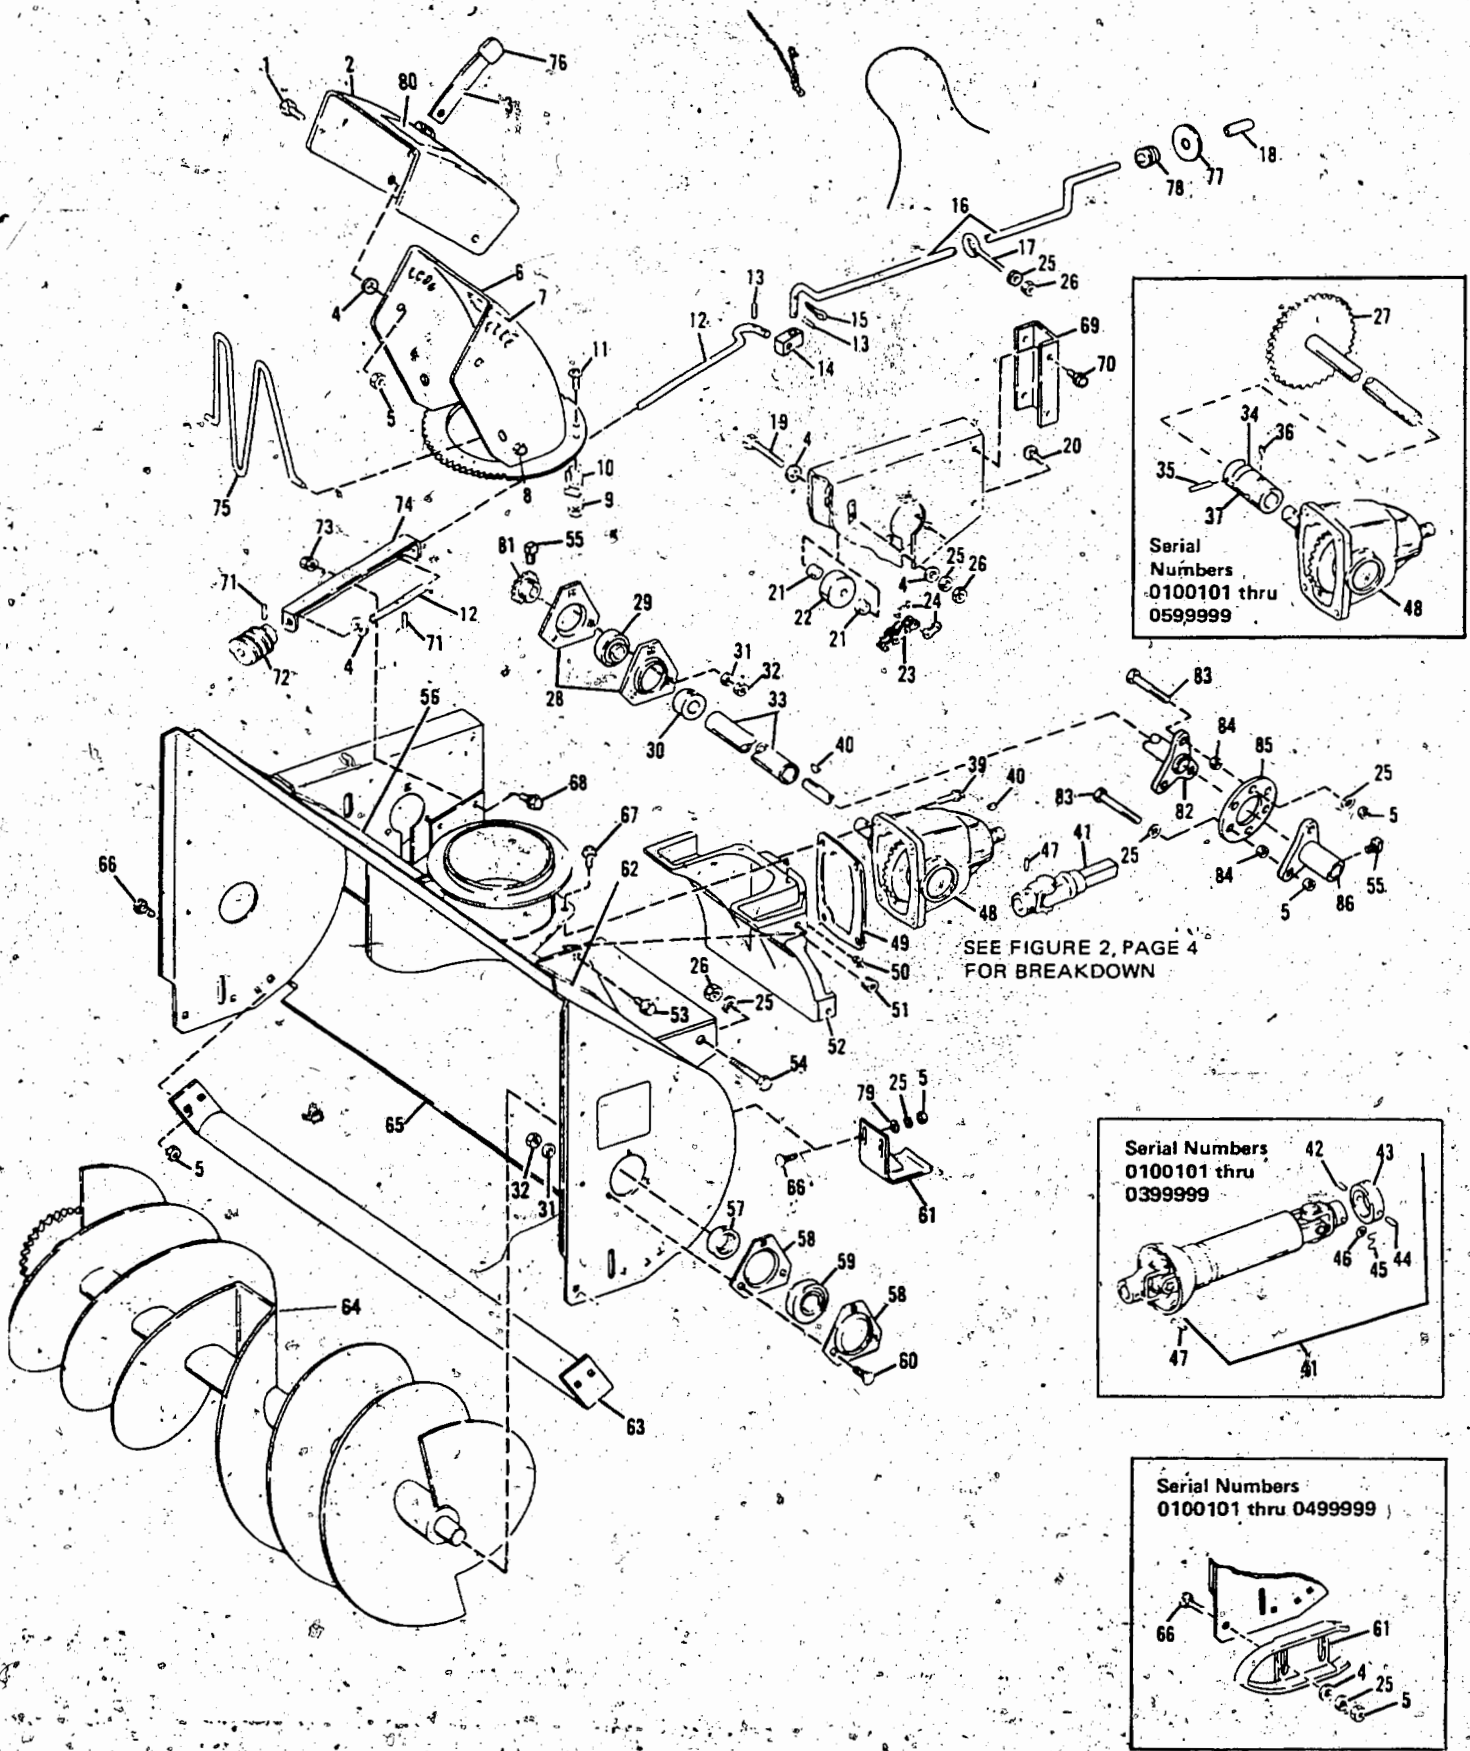

42" SNOW THROWER

SEE FIGURE 2, PAGE 4 FOR BREAKDOWN

REF. NO.	PART NO.	DESCRIPTION	NO. REQ'D.	REF. NO.	PART NO.	DESCRIPTION	NO. REQ'D.
1	• 1100068	Capscrew, 3/8-16 x 3/4	2	44	1118922	Groove Pin, 3/16 x 1/2	
2	1723746	Deflector Cap Assembly	1			(1)(2)(3)	1
3	1723643	Adjusting Lever Assembly	1	45	1723782	Spring, Return (1)(2)(3)	1
4	• 1107383	Flat Washer, 3/8	5	46	1725334	Thrust Washer (1)(2)(3)	1
5	1733398	Lock Nut, 3/8-16	16	47	1177158	Spring Pin, 5/32 x 1-1/2	1
6	1724804	Discharge Chute Assembly	1	48	1723759	Gear Case Assembly (See Fig. 2, Page 4) (1)(2)(3)	1
7	1724816	Decal, Caution (1)(2)(3)	1				
	1730996	Decal, Caution (4)	1		1734577	Gear Case Assembly (4)(5)(6)	1
	1735924	Decal, Caution (5)	1	49	1723771	Gasket, Gear Case	1
8	1186048	Push Nut	2	50	182682	Breather	1
9	1185985	Lock Nut	6	51	1105678	Pipe Plug, 3/8-NPT	1
10	1724869	Clip	3	52	1723739	Support, Gear Case	1
11	1185130	Screw	6	53	1186345	Screw, Whiz-Lock, 3/8-16 x 3/4	4
12	1724806	Shaft, Pinion	1				
13	1177625	Drive Pin, 1/8 x 3/4	3	54	• 1100049	Capscrew, 3/8-16 x 2-1/4	4
14	1714782	Block, Swivel	1	55	1733185	Sq. Head Screw	3
15	• 1100349	Cotter Pin, 1/8 x 3/4	1	56	1725532	Decal, Logo (1)(2)	2
16	1726091	Rod, Crank Handle	1		1727451	Decal, Logo (3)(4)	1
17	1726087	Eye Bolt	1		1736651	Decal, Logo (5)(6)	1
18	1715685	Grip, Plastic	1	57	1185788	Lock Collar	2
19	• 1111614	Capscrew, 3/8-16 x 3	1	58	1185787	Flange, Bearing	4
20	• 1186098	Carriage Bolt, 5/16-18 x 3/4	3	59	1185587	Bearing	2
21	1723776	Spacer	2	60	• 1186098	Carriage Bolt, 5/16-18 x 3/4	6
22	1726941	Block, Tension (1)(2)(3)	1	61	1715011	Shoe (1)(2)(3)(4)	2
	1726829	Block, Tension (4)(5)	1		1715754	Shoe (5)(6)	2
	1735725	Block, Tension (6)	1	62	1734218	Warning, Decal (4)	1
23	1723778	Chain, Drive (1)	1		1735925	Warning, Decal (5)(6)	1
	1719343	Chain, Drive (2)(3)	1	63	1718734	Scraper Assembly	1
	1714363	Chain, Drive (4)(5)(6)	1	64	1721278	Rotor Assembly, 42	1
24	1185026	Links Connector	1	65	1723744	Housing Assembly, Rotor (1)(2)(3)	1
25	• 1100243	Lockwasher, 3/8	16				
26	• 1186231	Nut, 3/8-16	6		1734967	Housing Assembly, Rotor (4)(5)(6)	1
27	1723737	Shaft (1)	1	66	1186128	Carriage Bolt, 3/8-16 x 3/4	8
	1726942	Shaft (2)(3)	1	67	1186327	Screw, Whiz-Lock, 5/16-18 x 1/2	2
	1734671	Shaft (4)(5)	1	68	1186328	Screw, Whiz-Lock, 5/16-18 x 5/8	2
28	1800418	Flange, Bearing	2	69	1718771	Cover, End	1
29	1800757	Bearing (1)(2)(3)	1	70	1186307	Screw, Whiz-Lock, 1/4-20 x 3/8	4
	1733137	Bearing (4)(5)(6)	1	71	1724885	Drive Pin, 3/32 x 3/4	2
30	1800417	Lock Collar	1	72	1724870	Worm, 6 Thread, R.H.	1
31	• 1100242	Lockwasher, 5/16	9	73	1186391	Nut, Whiz-Lock, 5/16-18	2
32	• 1186230	Nut, 5/16-18	9	74	1726787	Support Assembly, Shaft	1
33	1723725	Tube	1	75	1722501	Guard, Chute	1
34	1719347	Decal, Shear Pin (1)(2)(3) (4)(5)	1	76	1730214	Grip (4)(5)(6)	1
35	1891696	Spring, Pin, 5/16 x 1-1/2 (1)(2)(3)(4)(5)	1	77	1734930	Instruction Plate (4)(5)(6)	1
36	1182554	Set Screw, 5/16-18 x 5/16 (1)(2)(3)(4)(5)	2	78	1734934	Rubber Grommet (4)(5)(6)	1
37	1723774	Coupling (1)(2)(3)(4)(5)	1	79	• 1100256	Flat Washer, 3/8 (5)(6)	4
38	1723757	Key, Hi Pro	1	80	1735924	Warning Decal (6)	1
39	1723773	Screw, Ferry, 5/16-18 x 3/4	4	81	1739368	Sprocket, 15T (6)	1
40	1104436	Woodruff Key, 3/16 x 3/4	2	82	1739380	Shaft Ass't (6)	1
41	1723788	Universal Joint Assembly (Incl. Ref. Nos. 42 thru 46) (1)(2)(3)	1	83	• 1100043	Hex Screw 3/8-16 x 1-1/4(6)	6
	1730764	Universal Joint Assembly (4)(5)(6)	1	84	• 1186247	Hex Nut 1/2-13 (6)	6
42	1187762	Groove Pin, 3/16 x 3/8 (1)(2)(3)	1	85	1734331	Coupling Disc (6)	1
43	1723781	Collar, Locking (1)(2)(3)	1	86	1739381	Hub Ass'y (6)	1
				NI	1730354	Spray Paint, Black (1)(2)(3)(4)	
				NI	1736796	Spray Paint, Dark Green (5)(6)	