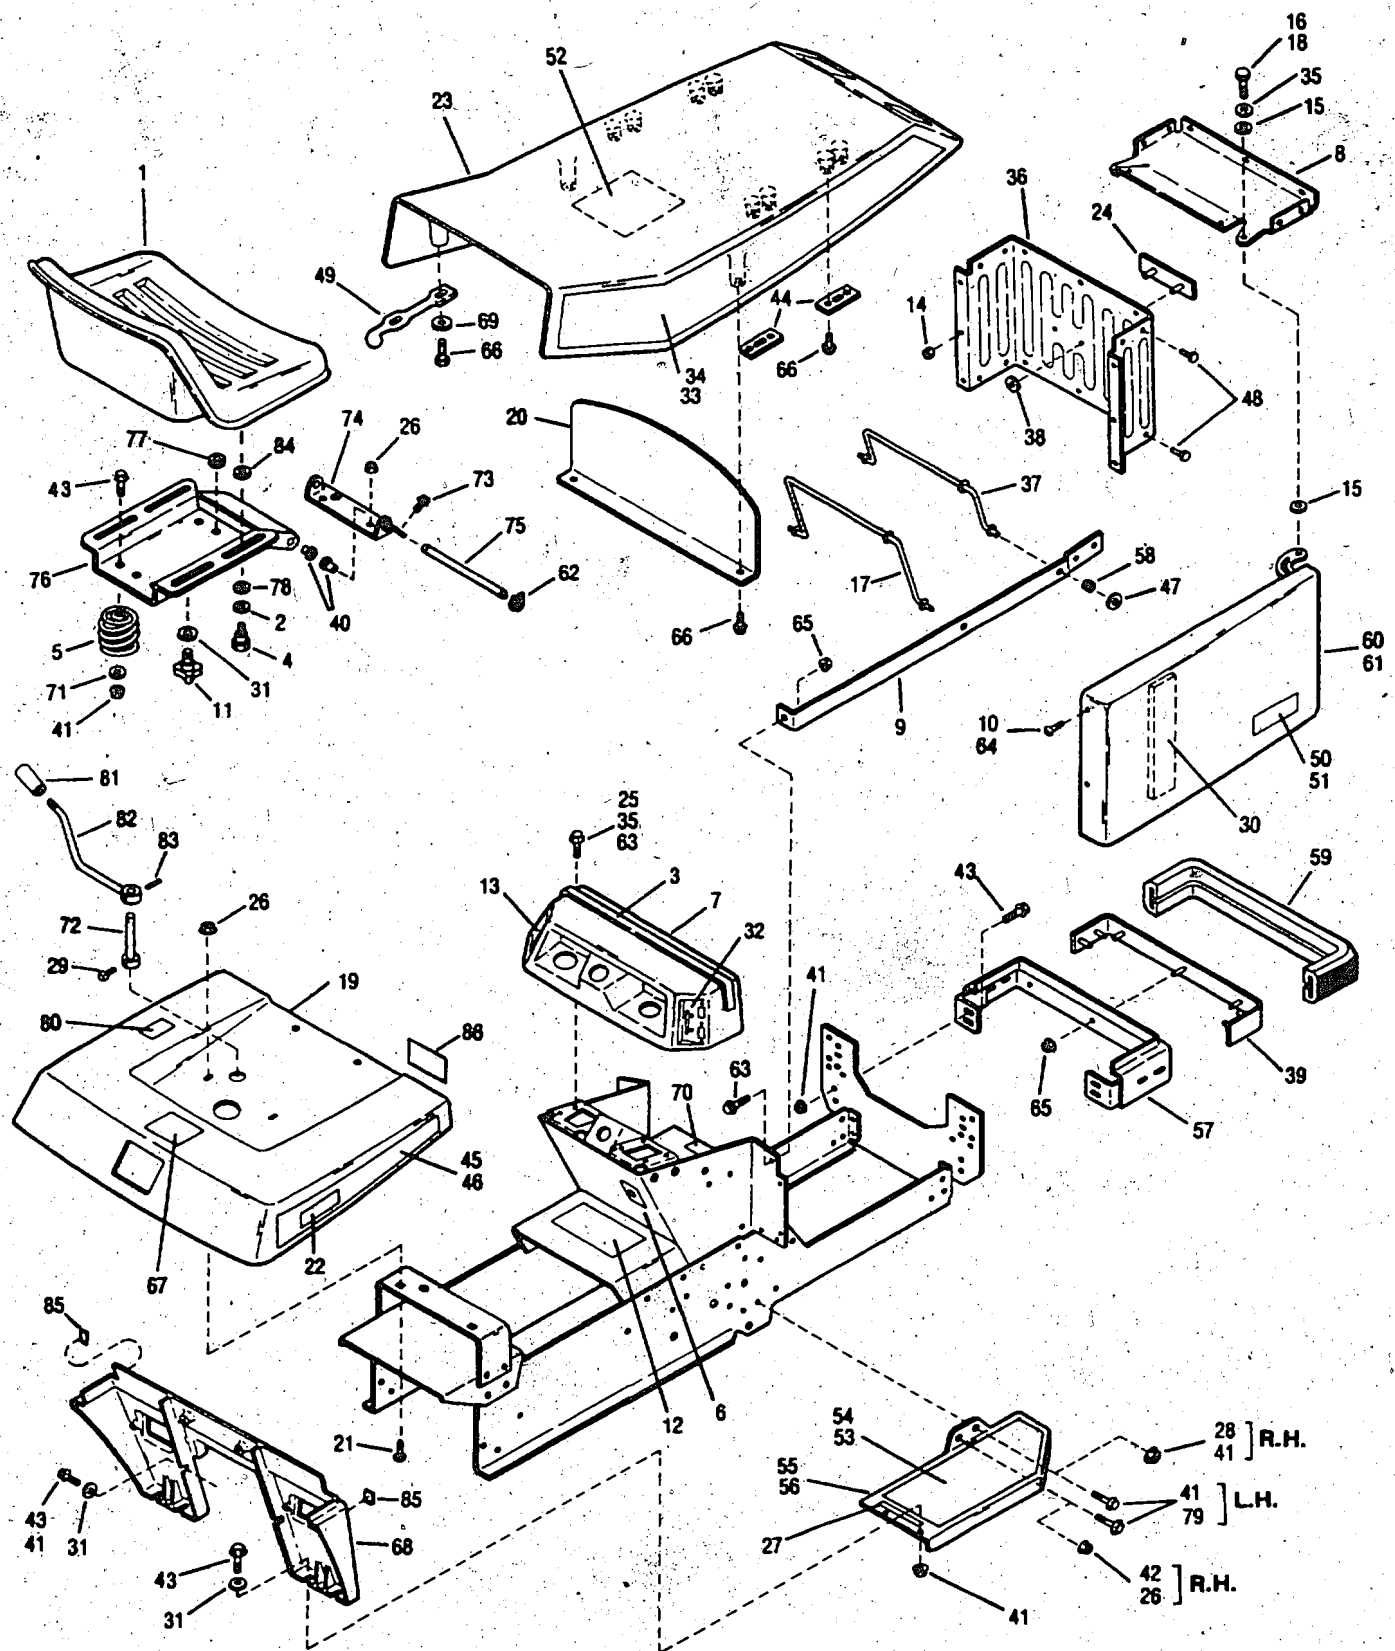

BOLENS DURATRAC TRACTOR

BODY WORK AND TRIM ASSEMBLY

MODEL 5118HS & 5120H

Ref #	Part #	Description	Qty.	Ref #	Part #	Description	Qty.
1	1755490	Seat	1	43	1186347	Fl.Lock Screw, 3/8-16 x 1.....	12
2	1705793	Nylon Washer.....	2	44	1752902	Hinge Link Retainer.....	4
3	1755516	Hood Pad.....	1	45	1754624	Fender Decal R.H.....	1
4	1754125	Shoulder Bolt.....	2	46	1754623	Fender Decal L.H.....	1
5	1755449	Spring.....	2	47	1753799	Retainer.....	4
6	1755503	Decal, Ignition.....	1	48	1739918	Pop Rivet.....	14
7	1755413	Instrument Panel.....	1	49	1727127	Latch.....	2
8	1755628021	Grille Cap.....	1	50	1755032	Decal, Side Cover L.H.....	1
9	1753783021	Grille Support.....	2	51	1755031	Decal, Side Cover R.H.....	1
10	1185986	Nut, Keps 10-24.....	4	52	1753425	Instr. Decal, Service.....	1
11	1734269	Knob.....	2	53	1752893	Foot Rest Pad L.H.....	1
12	1755500	Instruction Decal (1) (2).....	1	54	1752894	Foot Rest Pad R.H.....	1
	1764352	Instruction Decal (3).....		55	1752250040	Foot Rest L.H.....	1
13	1753454	Decal, Choke.....	1	56	1752251040	Foot Rest R.H.....	1
14	1185985	Nut, Keps, 10-24.....	6	57	1752181040	Grille Support Assembly.....	1
15	1755714	Washer, Nylon.....	4	58	1753792	Grommet.....	4
16	1100805	Hex Screw, 1/4-20 x 3/4.....	2	59	1755518	Bumper.....	1
17	1752901	Hinge Link.....	1	60	1755496021	Side Cover Ass'y, L.H.....	1
18	1734398	Lock Nut, 1/4-20.....	2	61	1755498021	Side Cover Ass'y, R.H.....	1
19	1749821040	Fender.....	1	62	1185257	Retaining Ring.....	2
20	1752903021	Hood Baffle.....	1	63	1186309	Fl. Lock Screw, 1/4-20 x 5/8.....	6
21	1736098	Carr. Bolt, 5/16-18 x 3/4.....	4	64	1115815	Screw, 10-24 x 5/8.....	4
22	1754631	Model Decal (5120).....	2	65	1186389	Fl. Lock Nut, 1/4-20.....	9
	1754630	Model Decal (5118).....	2	66	1185130	Screw, 10-24 x 3/4.....	12
23	1752142	Hood.....	1	67	1754519	Decal, Fuel Fill.....	1
24	1753939	Logo Plate.....	1	68	1749074040	Supp. Running Board.....	1
25	1186389	Fl. Lock Nut, 1/4-20.....	4	69	1736359	Flat Washer, #10.....	2
26	1186391	Fl. Lock Nut, 5/16-18.....	5	70	1754143	Decal, Warning.....	1
27	1755522	Cushion.....	2	71	1701055	Flat Washer, 3/8.....	2
28	1100068	Hex Screw, 3/8-16, x 1.....		72	1756204	Shaft Ass'y, Shift.....	1
29	1738845	Sq. Hd. Set Screw, 1/4-20 x 1/2 (5120H only).....	1	73	1186329	Fl. Lock Screw, 5/16-18 x 3/4.....	2
30	1753950	Sealing Block.....	2	74	1755456001	Seat Pivot Bracket.....	1
31	1100256	Flat Washer, 3/8.....	8	75	1755622	Rod.....	1
32	1753413	Throttle Decal.....	1	76	1755620001	Seat Support Assembly.....	1
33	1754621	Hood Decal, L.H.....	1	77	1755487	Grommet.....	1
34	1754622	Hood Decal, R.H.....	1	78	1706782	Wave Washer.....	2
35	1107381	Flat Washer 1/4.....	8	79	1186345	Fl. Screw 3/8-16 x 3/4.....	2
36	1755515021	Grille Screen.....	1	80	1755502	Decal, 2-Speed (5120H only).....	1
37	1752900	Hinge Link.....	1	81	1755473	Control Knob (5120H only).....	1
38	1754126	Push Nut.....	2	82	1756510	Lever Ass'y (5120H only).....	1
39	1755517	Bumper Strap.....	1	83	1120210	Roll Pin, 3/16 x 1 (5120H only).....	1
40	1755779	Bushing.....	4	84	1893445	Washer (2) (3).....	2
41	1186393	Fl. Lock Nut, 3/8-16.....	19	85	1761008	Rubber Button.....	2
42	1185872	Truss Screw, 5/16-18 x 1.....	1	86	1900333	Decal, Made in USA.....	1

- (1) Model 5118HS   Serial Number 0100101-0199999
  Model 5120H   Serial Number 0200101-0299999
- (2) Model 5118HS   Serial Number 0200101-0299999
  Model 5120H   Serial Number 0300101-0399999
- (3) Model 5118HS   Serial Number 0300101-0399999
  Model 5120H   Serial Number 0400101-0499999