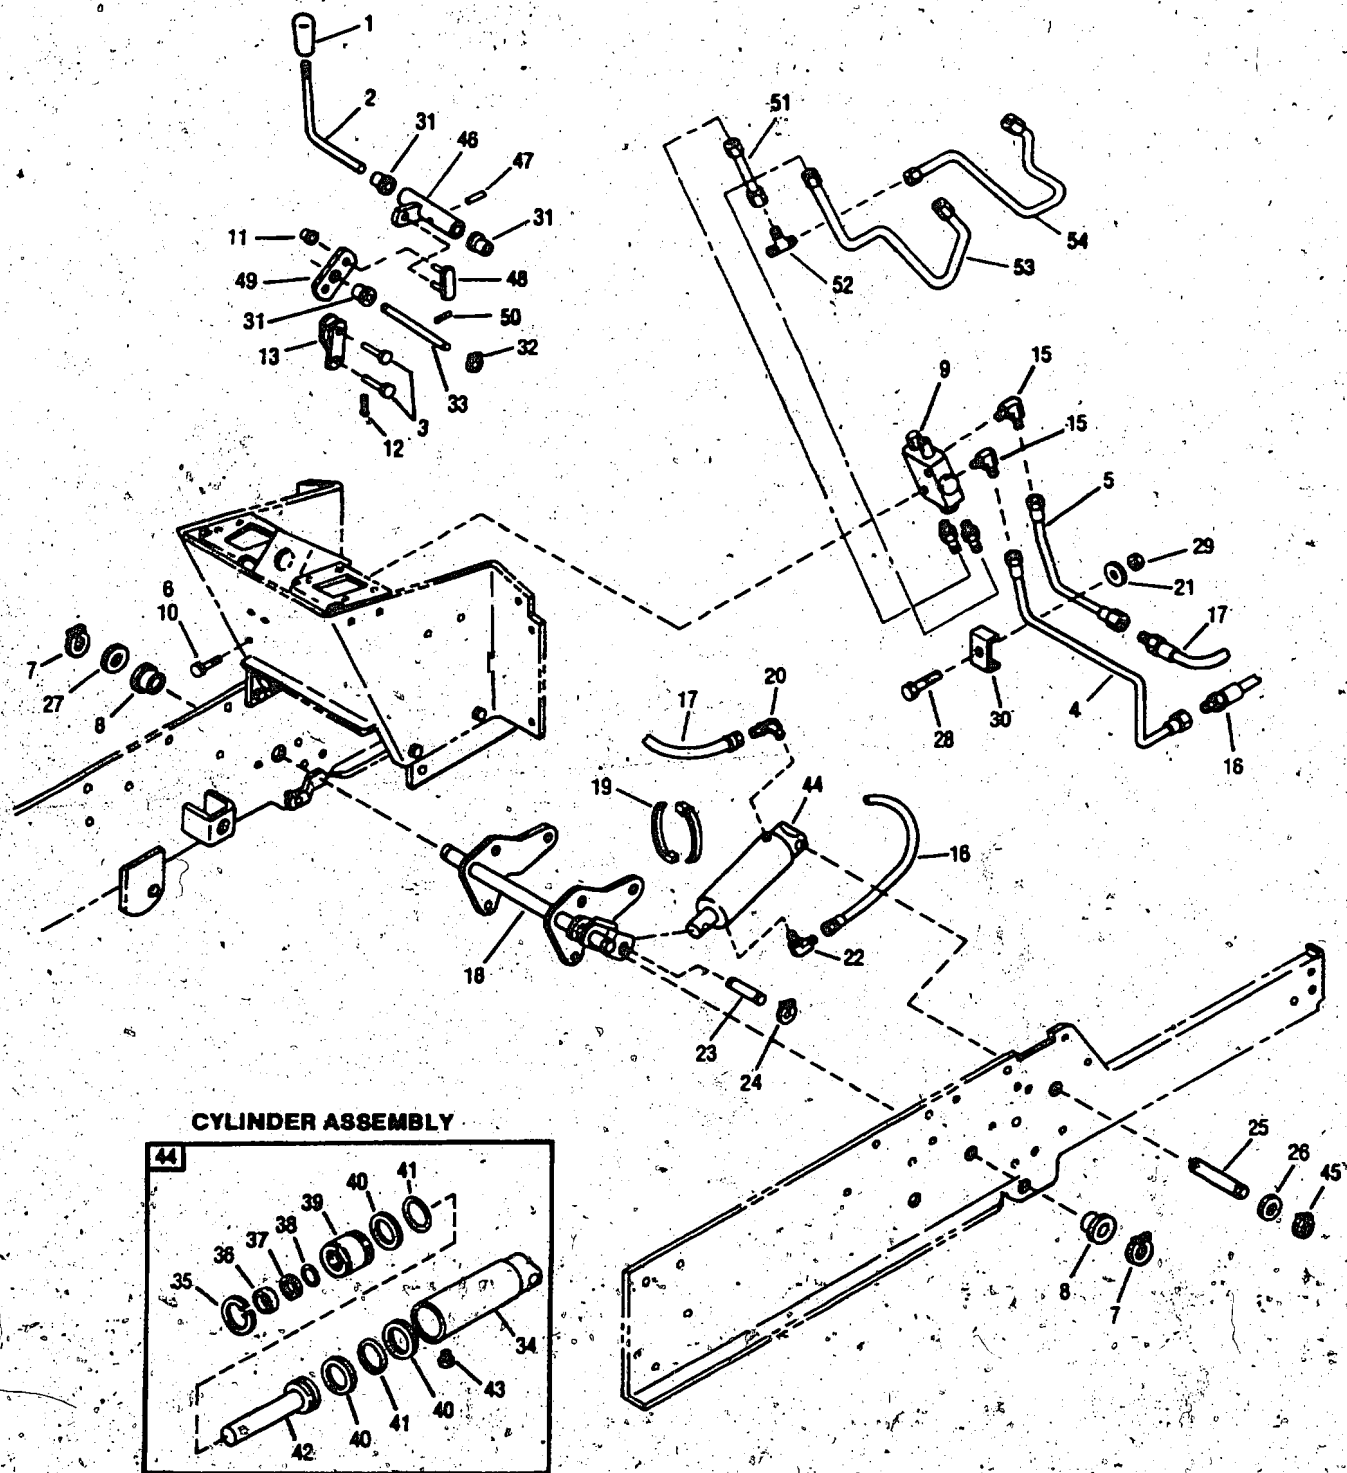

BOLENS DURATRAC TRACTOR

MODEL 5118HS

Ref #	Part #	Description	Qty.	Ref #	Part #	Description	Qty.
1	1755473	Grip.....	1	29	1732499	Lock Nut, 5/16-18.....	1
2	1755460	Lift Lever.....	1	30	1722667	Tube Clamp.....	1
3	1755559	Clevis Pin.....	2	31	1737018	Flange Bearing.....	1
4	1755232	Tube Ass'y, Upper Valve.....	1	32	1185427	Retaining Ring.....	1
5	1755233	Tube Ass'y, Lower Valve.....	1	33	1755458	Pivot Pin.....	1
6	1186316	Hex Screw, 1/4-20 x 1-3/4.....	2	34	1729388	Tube Assembly, Hydro Cylinder.....	1
7	1118554	Retaining Ring.....	2	35	1118735	Ring, Internal Retaining.....	1
8	1185728	Bushing.....	2	36	1185266	Seal, Oil.....	1
9	1752667	Lift & Aux. Valve (1) (2).....	1	37	1186019	Ring, Back Up.....	1
	1760231	Lift & Aux. Valve (3).....	1	38	1177395	O-Ring.....	1
NI	1751209	Replacement Seal Kit.....	1	39	1724511	Head, Cylinder.....	1
10	1186389	Fl. Nut, 1/4-20.....	2	40	1186018	Ring, Back Up.....	1
11	1728072	Push Nut 1/4.....	2	41	1186017	O-Ring.....	1
12	1187385	Cotter Pin, 1/16 x 1/2.....	2	42	1747043	Rod Assembly Hydraulic Cylinder.....	1
13	1755468	Valve Link Ass'y.....	1	43	1186278	Plug, Pipe.....	1
14	1752690	Connector (Long).....	2	44	1747509021	Cylinder Assembly, Hydraulic (Inc. Ref. No. 34 thru 43).....	1
15	1185737	Elbow 90°.....	2	45	1113527	Ring, Retaining.....	1
16	1752648	Hose Ass'y.....	1	46	1755472	Control Arm Ass'y.....	1
17	1755198	Hose Ass'y, Cylinder.....	1	47	1713457	Drive Pin.....	1
18	1747510	Shaft Ass'y, Lift.....	1	48	1755464	Control Link Ass'y.....	1
19	1735531	Cable Tie.....	3	49	1755469	Rocker Arm.....	1
20	1185903	Elbow 45°.....	1	50	1737015	Drive Pin, 1/8 x 5/8.....	1
21	1701055	Flat Washer.....	1	51	1752664	Tube Ass'y.....	1
22	1185739	Elbow 90°.....	1	52	1185904	Tee.....	1
23	1747512	Cylinder Rod Pin.....	1	53	1755235	Tube Ass'y (Tee to OUT) (1) (2).....	1
24	1118808	Retaining Ring.....	2		1760353	Tube Ass'y (Tee to OUT) (3).....	1
25	1724703	Cylinder Anchor Pin.....	1	54	1755234	Tube Ass'y (Valve to AUX) (1) (2).....	1
26	1708012	Flat Washer, 3/4.....	1		1760354	Tube Ass'y (Valve to AUX) (3).....	1
27	1185816	Washer.....	A/R				
28	1100045	Hex Screw, 5/16-18 x 1.....	1				

- (1) Model 5118HS Serial Number 0100101-0199999
- (2) Model 5118HS Serial Number 0200101-0299999
- (3) Model 5118HS Serial Number 0300101-0399999