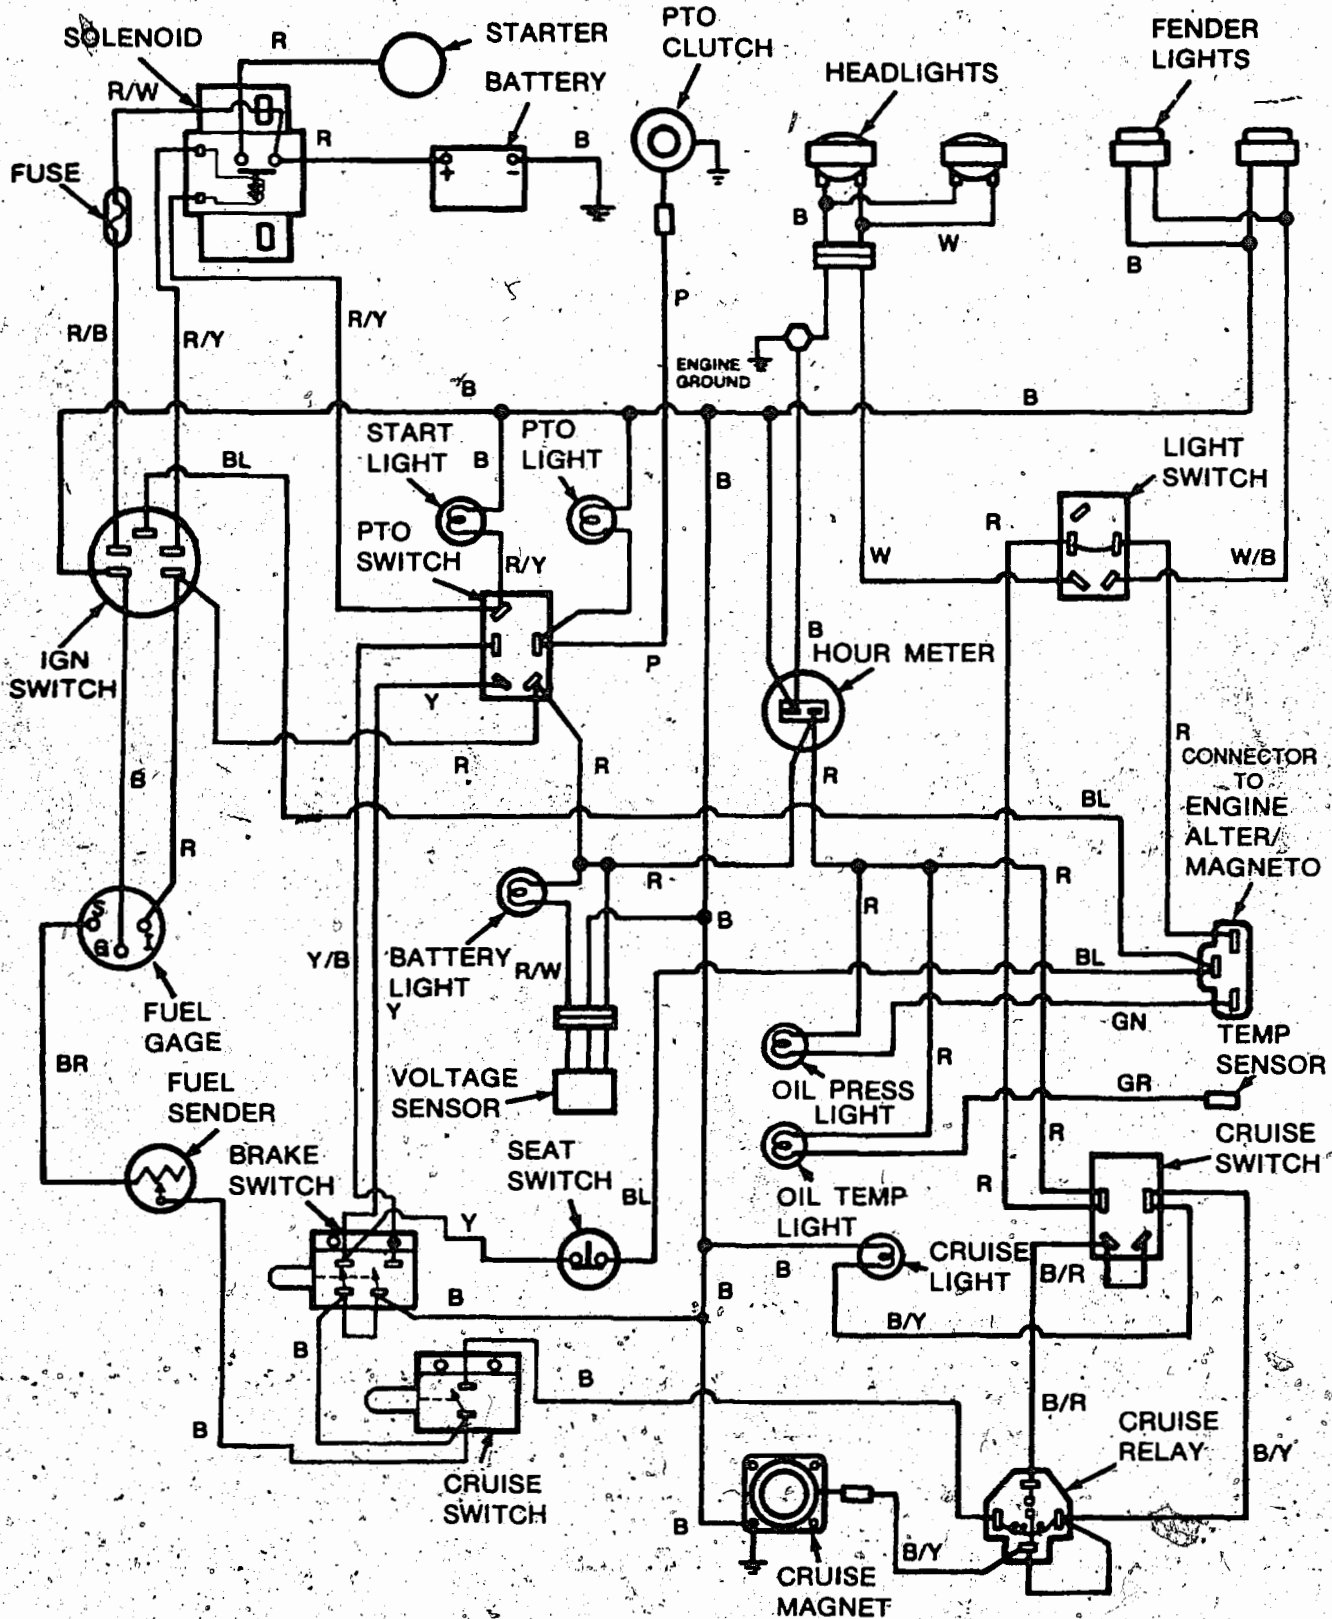

(1) Model 5118HS Serial Number 0100101-0199999
Model 5120H Serial Number 0200101-0299999

(3) Model 5118HS Serial Number 0300101-0399999
Model 5120H Serial Number 0400101-0499999

(2) Model 5118HS Serial Number 0200101-0299999
Model 5120H Serial Number 0300101-0399999

BOLENS DURATRAC TRACTOR

WIRING DIAGRAM