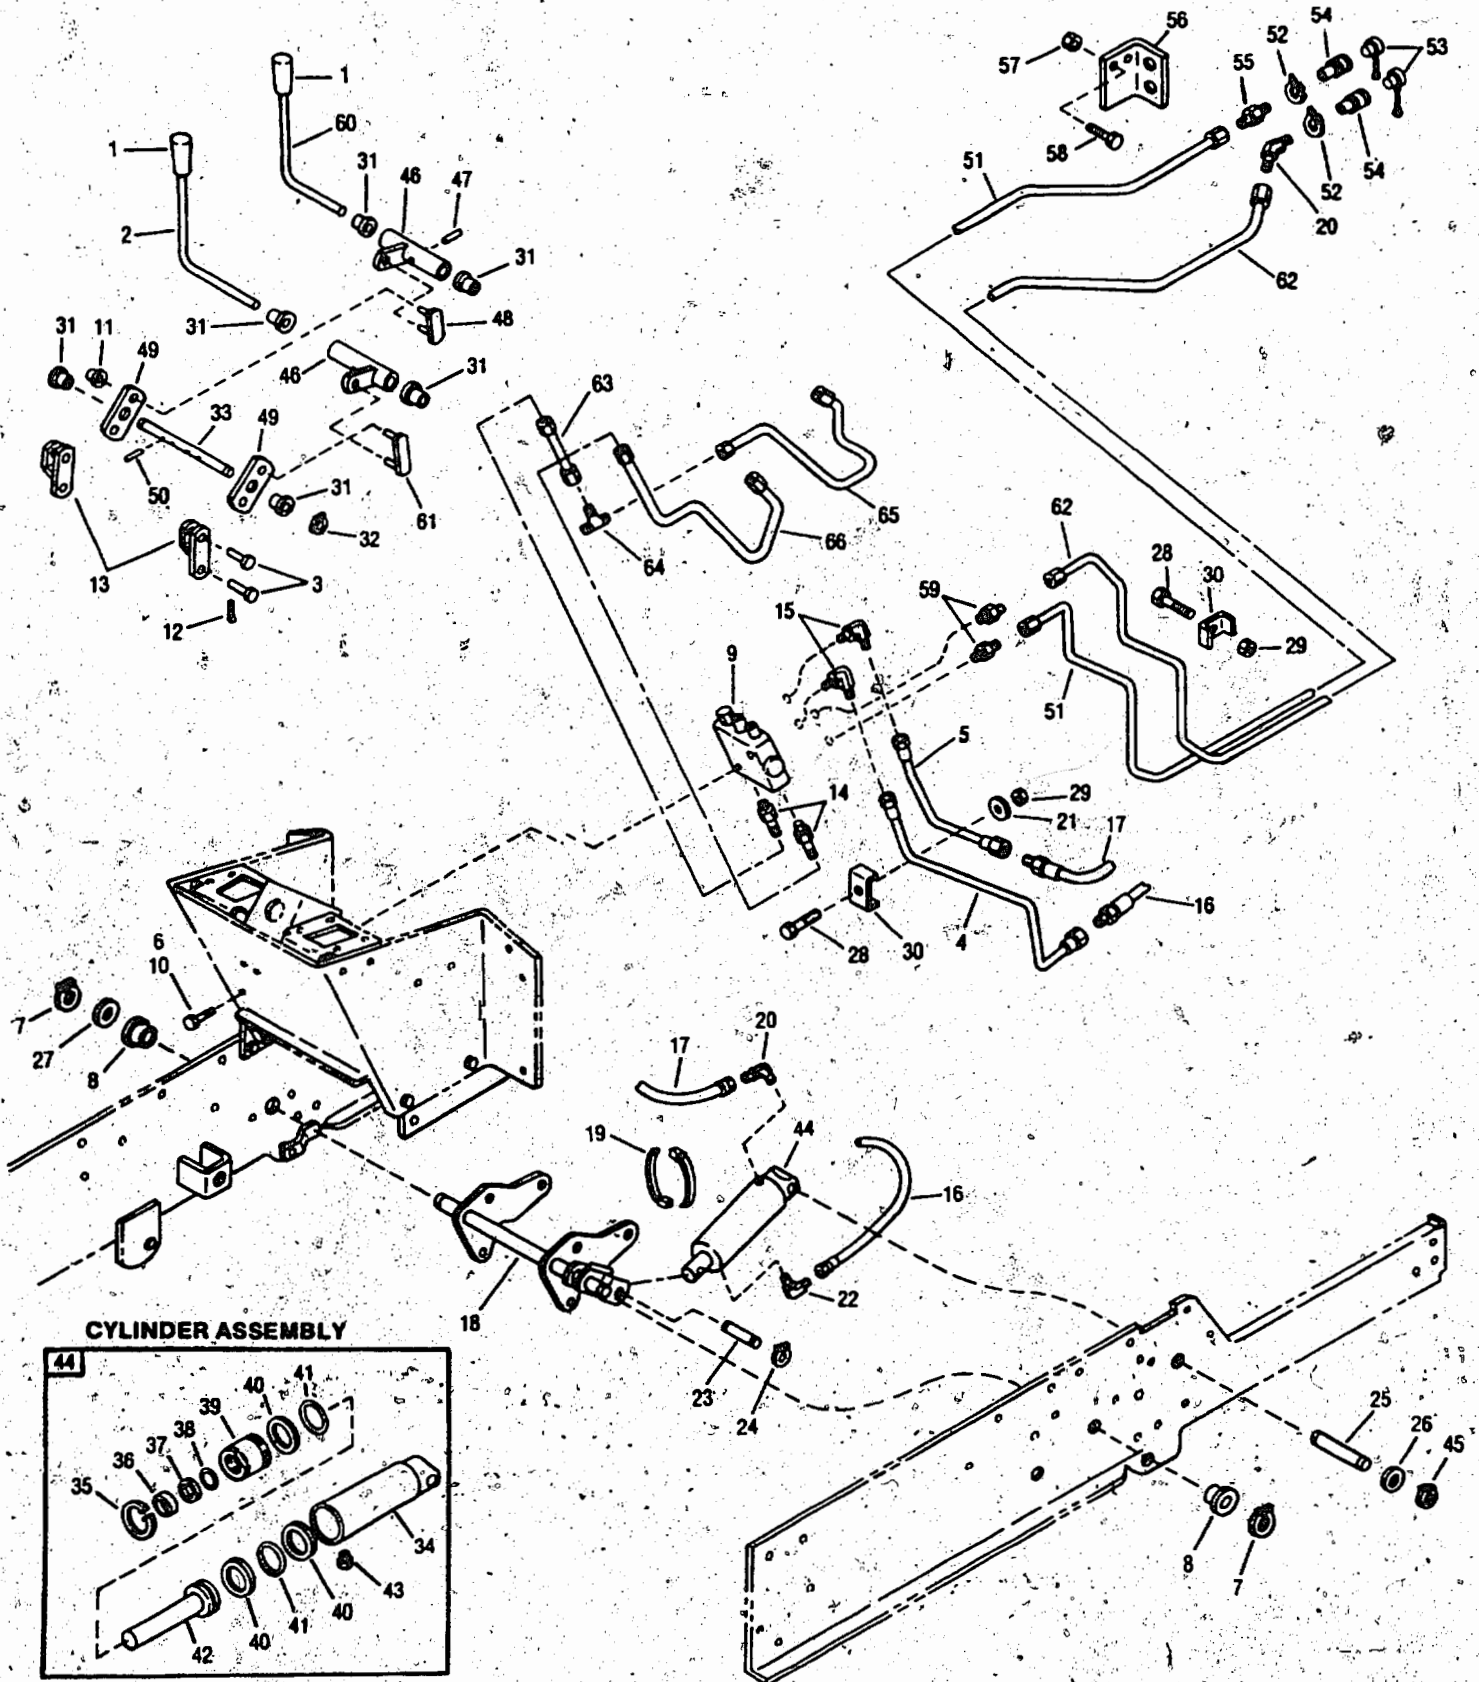

HYDROSTATIC & LIFT ASSEMBLY

BOLENS DURATRAC TRACTOR

MODEL 5120H

Ref #	Part #	Description	Qty.	Ref #	Part #	Description	Qty.
1	1755473	Grip.....	2	35	1118735	Ring, Internal Retaining.....	1
2	1755460	Lift Lever.....	1	36	1185266	Seal, Oil.....	1
3	1755559	Clevis Pin.....	4	37	1186019	Ring, Back Up.....	1
4	1755232	Tube Ass'y, Upper Valve.....	1	38	1177395	O-Ring.....	1
5	1755233	Tube Ass'y, (Cyl to Valve).....	1	39	1724511	Head, Cylinder.....	1
6	1186316	Hex Screw, 1/4-20 x 2.....	2	40	1186018	Ring, Back Up.....	3
7	1118554	Retaining Ring.....	2	41	1186017	O-Ring.....	2
8	1185728	Bushing.....	2	42	1747043	Rod Assembly Hydraulic Cylinder.....	1
9	1752668	Valve (1) (2).....	1	43	1186278	Plug, Pipe.....	2
	1760232	Valve (3).....	1	44	1747509021	Cylinder Assembly, Hydraulic (Inc. Ref. No. 34 thru 43).....	1
	1754414	Replacement Seal Kit (for ref. 9).....	1	45	1113527	Ring, Retaining.....	2
10	1186389	Fl. Nut, 1/4-20.....	2	46	1755472	Control Arm Ass'y.....	1
11	1728072	Push Nut 1/4.....	4	47	1713457	Drive Pin.....	1
12	1187385	Cotter Pin, 1/16 x 1/2.....	4	48	1755464	Control Link Ass'y.....	1
13	1755468	Valve Link Ass'y.....	2	49	1755469	Rocker Arm.....	1
14	1752690	Connector (Long).....	2	50	1737015	Drive Pin.....	4
15	1185737	Elbow 90°.....	2	51	1755238	Tube Ass'y-Lower Valve.....	1
16	1752648	Hose Ass'y.....	1	52	1180025	Retaining Ring.....	2
17	1755198	Hose Ass'y, Cylinder.....	1	53	1720733	Dust Plug.....	2
18	1747510	Shaft Ass'y, Lift.....	1	54	1863870	Coupling, Body.....	2
19	1735531	Cable Tie.....	3	55	1721989	Connector.....	1
20	1185903	Elbow 45°.....	2	56	1747803021	Bracket.....	1
21	1701055	Flat Washer, 5/16.....	1	57	1186393	Fl. Lock Nut, 3/8-16.....	2
22	1185739	Elbow 90°.....	1	58	1186348	Fl. Screw, 3/8-16 x 1.....	2
23	1747512	Cylinder Rod Pin.....	1	59	1177563	Connector.....	1
24	1118808	Retaining Ring.....	2	60	1755459	Lever, Control.....	1
25	1724703	Cylinder Anchor Pin.....	1	61	1755466	Link Ass'y.....	1
26	1708012	Flat Washer, 3/4.....	1	62	1755239	Tube Ass'y-Upper Valve.....	1
27	1185816	Washer.....	AVR	63	1752663	Tube Ass'y.....	1
28	1100045	Hex Screw, 5/16-18 x 1.....	2	64	1185904	Tee.....	1
29	1732499	Lock Nut, 5/16-18.....	2	65	1755235	Tube Ass'y (Tee to OUT) (1) (2).....	1
30	1722667	Tube Clamp.....	2		1760354	Tube Ass'y (Tee to OUT) (3).....	1
31	1737018	Flange Bearing.....	6	66	1755234	Tube Ass'y (Valve to AUX) (1) (2).....	1
32	1185427	Retaining Ring.....	2		1760353	Tube Ass'y (Valve to AUX) (3).....	1
33	1755458	Pivot Pin.....	1				
34	1729388	Tube Assembly, Hydraulic Cylinder.....	1				

- (1) Model 5120H, Serial Number 0200101-0299999
- (2) Model 5120H, Serial Number 0300101-0399999
- (3) Model 5120H, Serial Number 0400101-0499999