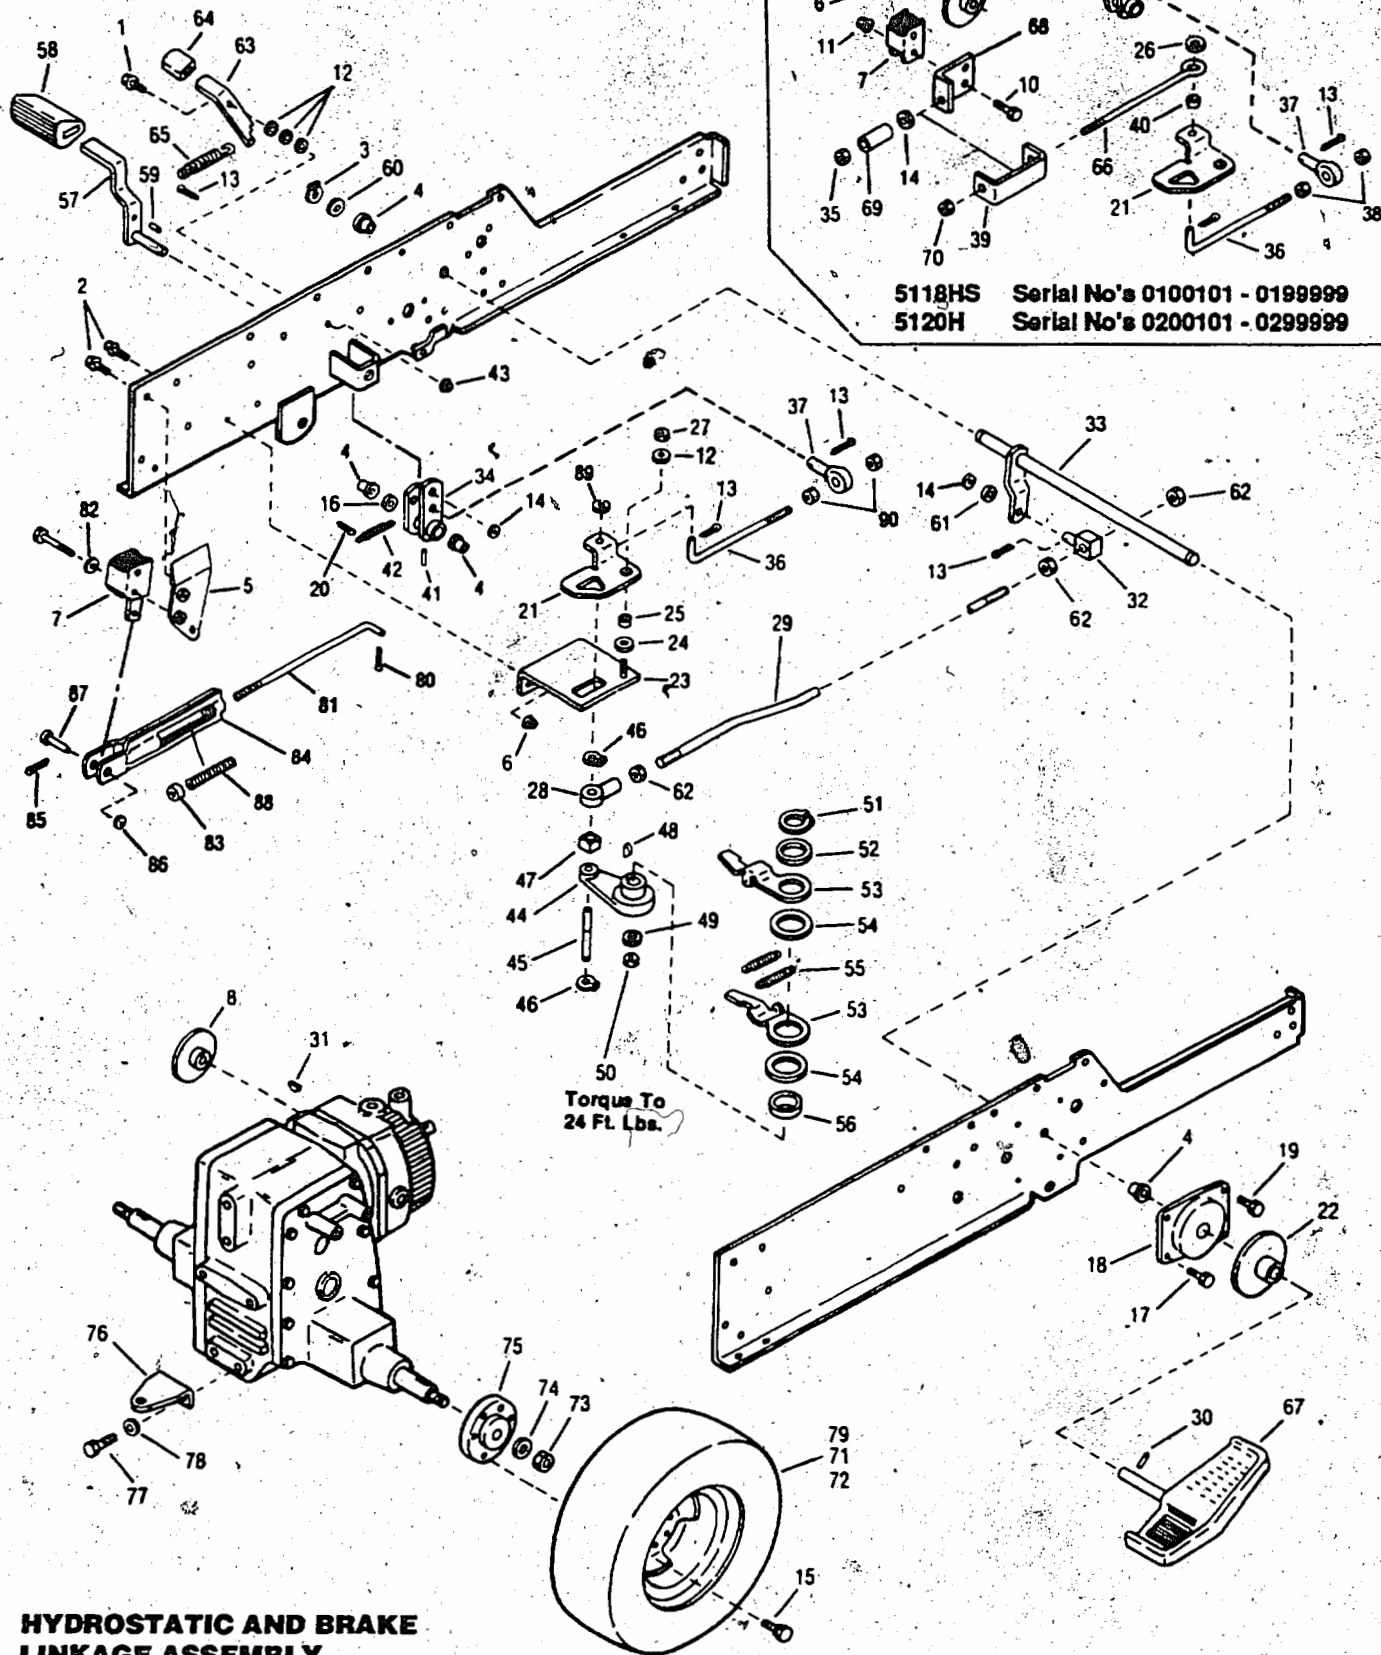

BOLENS DURATRAC TRACTOR

HYDROSTATIC AND BRAKE LINKAGE ASSEMBLY

MODEL 5118HS & 5120H

Ref #	Part #	Description	Qty.	Ref #	Part #	Description	Qty.
1	1186347	Screw, Hex Hd. Flange Lock, 3/8-16 x 1	1	43	1733398	Locknut, 3/8-16	1
2	1186345	Screw, Hex Hd. Flange Lock, 3/8-16 x 3/4	6	44	1722151	Arm, Speed Control	1
3	1118808	Ring, Retainer	1	45	1734563	Pin, Control	1
4	1185802	Bearing, Flange	4	46	1118802	Ring, Retaining	2
5	1747060	Bracket, Transmission Support (1)	1	47	1720699	Block, Cushion	1
	1757390021	Bracket, Transmission Support (2) (3)	1	48	1104435	Key, Woodruff	1
6	1186393	Nut, Hex Flange Lock 3/8-16	4	49	1107385	Washer, Flat, 1/2	1
7	1763497	Brake Assembly, Mechanical	1	50	1110110	Nut, Hex, 1/2-13	1
8	1747055	Disc Assembly, Brake (5120) (1)	1	51	1185732	Ring, Retaining	1
	1756816	Disc Assembly, Brake (5120) (2) (3)	1	52	1720529	Washer, Thrust	1
	1729273	Disc Assembly, Brake (5118) (1)	1	53	1720523	Arm, Neutralizer	2
	1758018	Disc Assembly, Brake (5118) (2) (3)	1	54	1720361	Washer, Thrust	2
10	1100805	Screw, Hex Hd. Cap, 1/4-20 x 3/4 (1)2	1	55	1720928	Spring, Extension	2
11	1186389	Nut, Hex Flange Lock, 1/4-20 (1)	2	56	1720706	Bearing	1
12	1107383	Flat Washer, 3/8	4	57	1755510	Pedal Assembly, Brake	1
13	1100346	Pin, Cotter 3/32 x 3/4	4	58	1728694	Foot Rest	1
14	1107382	Washer Flat, 5/16	3	59	1120209	Pin, Roll, 3/16 x 3/4	1
15	0101085	Bolt Hub	10	60	1715301	Thrust Washer	A/R
16	1716495	Spacer (1)	1	61	1705108	Washer	2
17	1738463	Thd. Form Screw	2	62	1186246	Nut, Hex 7/16-20	3
18	1738462	Clutch	1	63	1729683021	Lock, Brake	1
19	1185130	Screw, Sems, 10-24 x 3/4	1	64	1734553	Grip	1
20	1100350	Cotter Pin, 1/8 x 1	1	65	1726640	Spring, Extension	1
21	1729213	Plate, Neutral	1	66	1747495	Brake Rod (1)	1
22	1738447	Speed Control Disc	1	67	1754597021	Foot Pedal	1
23	1729445	Support Assembly, Neutral Plate	1	68	1747496	Ext. Brake Arm (1)	1
24	1703052	Washer, Flat	1	69	1747494	Sleeve (1)	1
25	1732369	Spacer, Tubular	1	70	1110107	Lock Nut, 5/16-18 (1)	1
26	1107388	Fl. Washer	1	71	1732926	Tire, 23 x 10.50 x 12 (1) (2)	2
27	1110108	Nut, Hex Lock, 3/8	1		1764747	Tire, 23 x 10.5 x 12 (3)	2
28	1721612	Rod End	1	72	1718086	Valve Stem	2
29	1747514	Rod, Speed Control	1	73	1120390	Hex Nut, 3/4-10	2
30	1185232	Pin Roll, 1/8 x 1-1/4	1	74	1708599	Spacer	2
31	1104436	Woodruff Key	1	75	1747088	Wheel Hub (5120H Only)	2
32	1734827	Swivel (1)	1		1726679	Wheel Hub (5118HS Only)	2
	1751848	Swivel (2) (3)	1	76	1724698021	Drawbar Hitch	1
33	1754085	Shaft Assembly, Speed Control	1	77	1100055	Hex Screw, 1/2-13 x 1-1/4	2
34	1753139	Arm Assembly (1)	1	78	1100245	Lock Washer, 1/2	2
	1756812	Arm Assembly (2) (3)	1	79	1724718	Rim Assembly	2
35	1186230	Jam Nut, 5/16-18 (1)	1	80	1100349	Cotter Pin, 1/8 x 3/4 (2) (3)	1
36	1755509	Rod, Brake Control (1)	1	81	1757504	Rod, Brake (2) (3)	1
	1759491	Rod, Brake Control (2) (3)	1	82	1100243	Washer, Lock (2) (3)	2
37	1747507	Block, Pivot	1	83	1757246	Nut, Special (2) (3)	1
38	1186258	Nut, Hex Jam, 3/8-16	2	84	1757503	Yoke Assy (2) (3)	1
39	1748372	Brake Return (1)	1	85	1187385	Cotter Pin, 1/16 x 1/2 (2) (3)	1
40	1747497	Spacer (1)	1	86	1107387	Washer, Flat, 1/4 (2) (3)	1
41	1732147	Pin, Drive Lock	1	87	1757599	Pin, Clevis (2) (3)	1
42	1700401	Spring, Extension (1)	1	88	1757501	Spring, Comp. (2) (3)	1
	1746769	Spring, Extension (2) (3)	1	89	1100254	Washer, Flat (2) (3)	1
				90	1186259	Jam Nut, 3/8-16	2

(1) Model 5118HS
Model 5120H

Serial Number 0100101-0199999
Serial Number 0200101-0299999

(3) Model 5118HS
Model 5120H

Serial Number 0300101-0399999
Serial Number 0400101-0499999

(2) Model 5118HS
Model 5120H

Serial Number 0200101-0299999
Serial Number 0300101-0399999