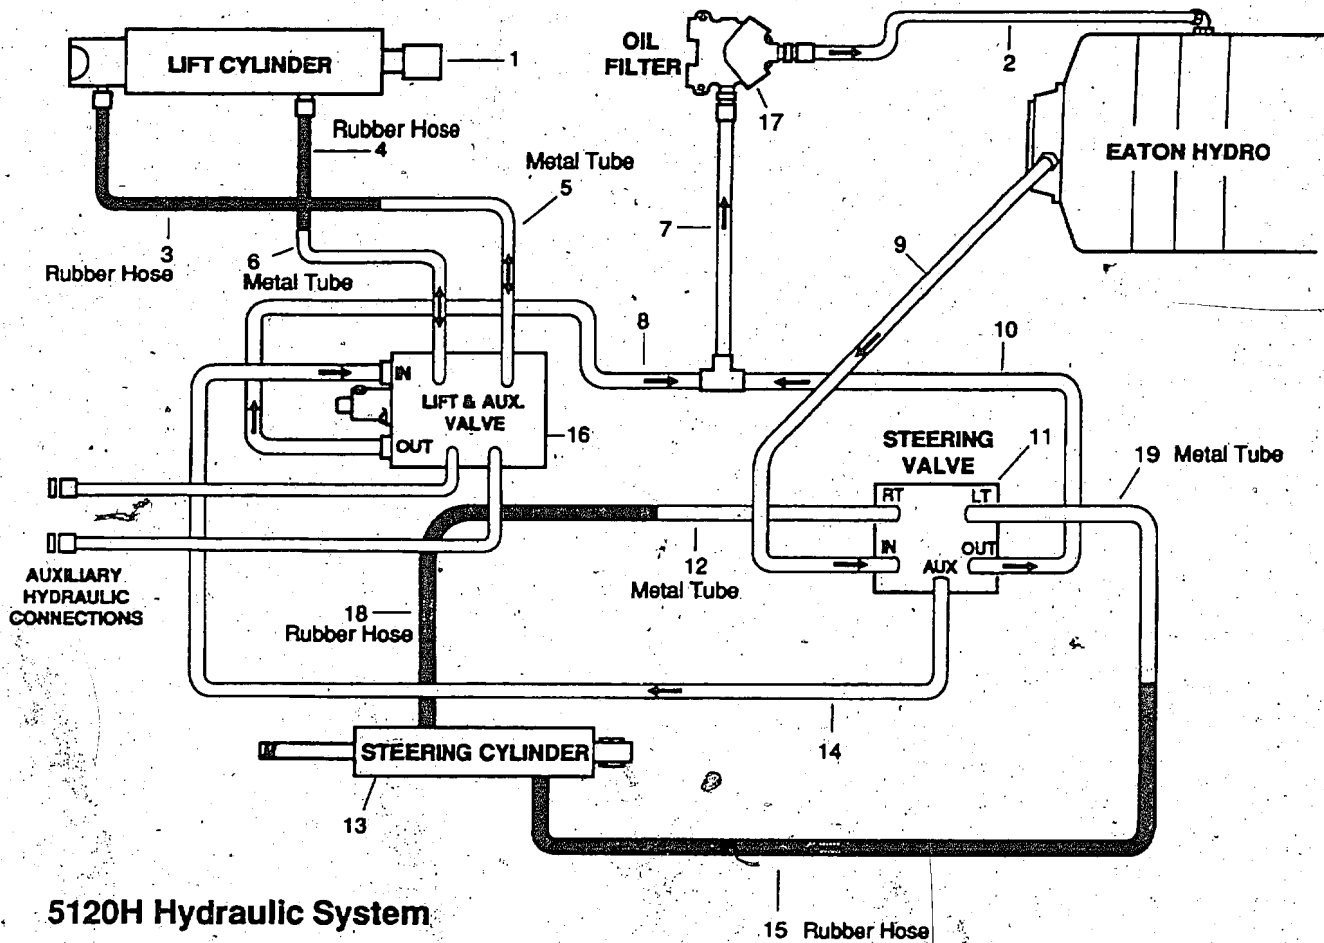

5120H HYDRAULIC SYSTEM

5120H Hydraulic System

Ref #	Part #	Description	Ref #	Part #	Description
1	1747509021	Lift Cylinder		1760233	Steering Valve (C)
2	1755237	Tube Assembly (filter to hydro pump)	12	1752658	Tube Assembly (RT) (A)
3	1755198	Hose Assembly		1760352	Tube Assembly (B) (C)
4	1752648	Hose Assembly	13	1751627021	Steering Assembly
5	1755232	Tube Assembly	14	1755234	Tube Assembly (aux. to in) (A)
6	1755233	Tube Assembly (A) (B) (C)		1760353	Tube Assembly (aux. to in) (B) (C)
7	1752662	Tube Assembly (tee to filter)	15	1754364	Hose Assembly
8	1752663	Tube Assembly (out to tee)	16	1760232	Lift & Hux. Valve (2-spool)
9	1755236	Tube Assembly (hydro to in) (A) (B)	17	1726450	Oil Filter
	1760355	Tube Assembly (hydro to in) (C)	18	1752649	Hose Assembly
10	1755235	Tube Assembly (tee to out) (A) (B)	19	1752657	Tube Assembly (LT) (A)
	1760354	Tube Assembly (tee to out) (C)		1760351	Tube Assembly (LT) (B) (C)
11	1752496	Steering Valve (A) (B)			

A Serial Numbers 0200101 through 0299999

B Serial Numbers 0300101 through 0399999

C Serial Numbers 0400101 through 0499999