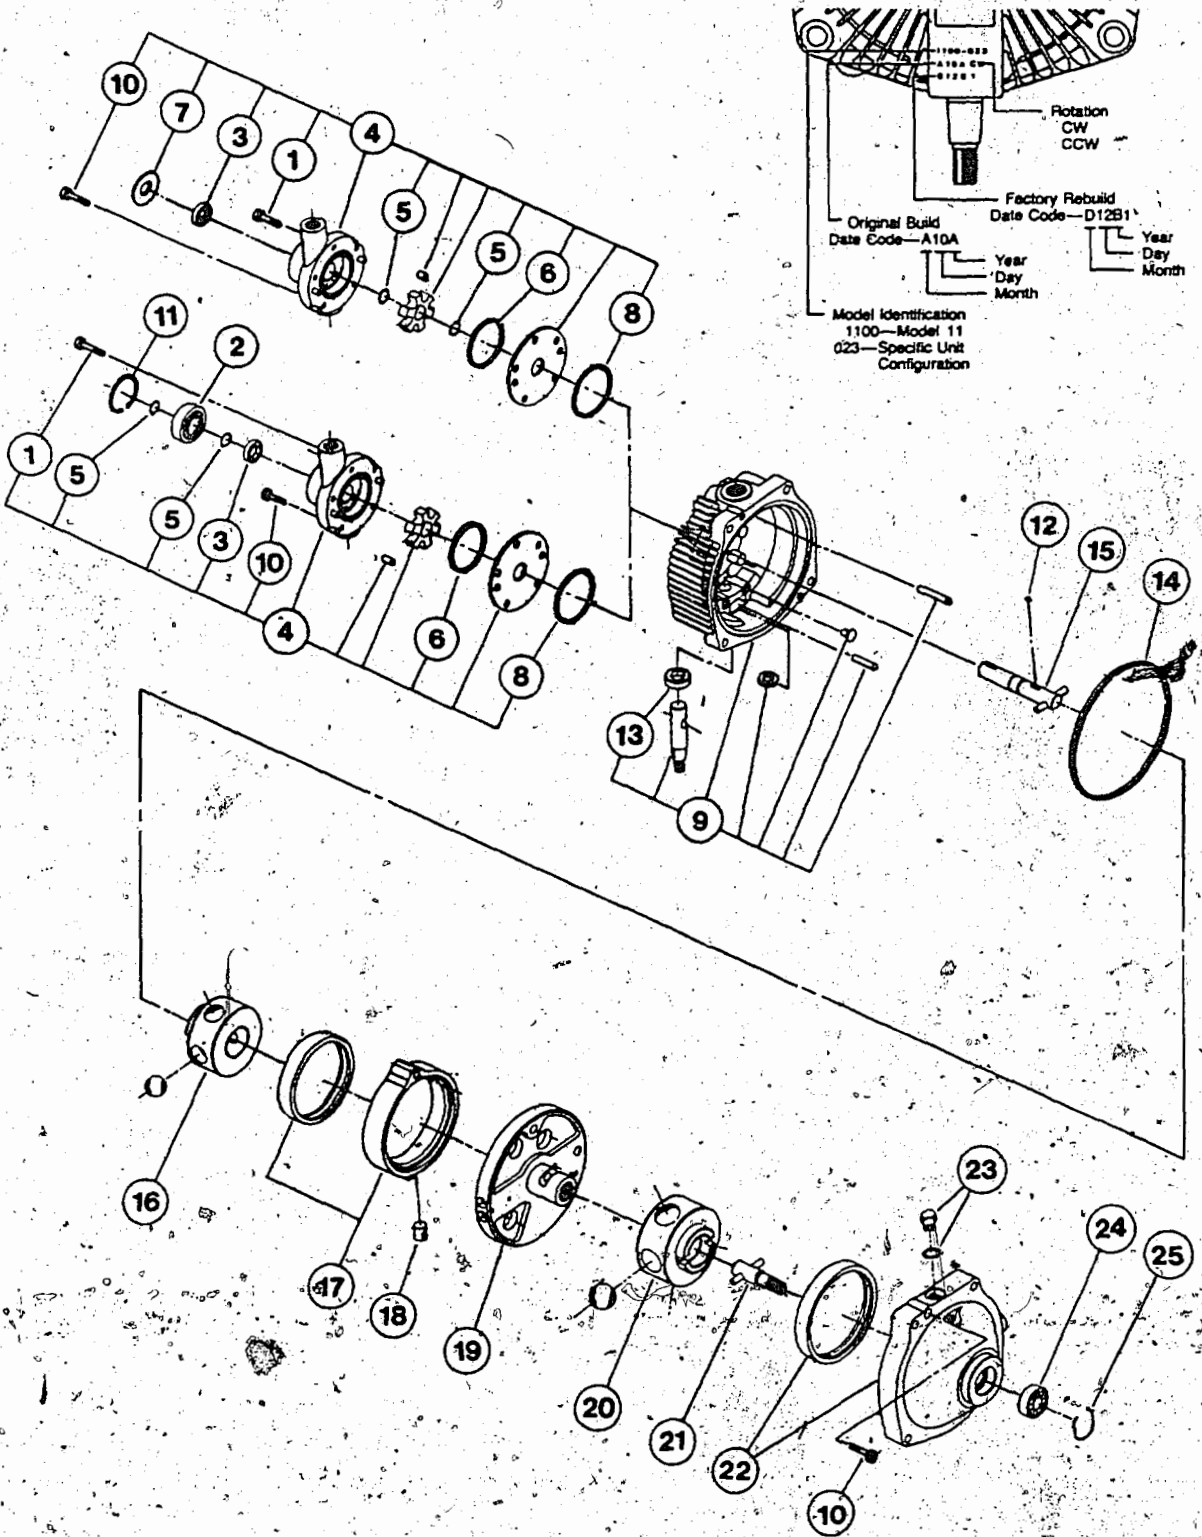

BOLENS DURATRAC TRACTOR

EATON MODEL II BREAKDOWN

MODEL 5118HS & 5120H

Ref #	Part #	Description	Qty.	Ref #	Part #	Description	Qty.
1		Socket Hd. Capscrew, 5/16-18 x 1-3/4 (Incl. with Ref. No. 4).....	1	12	1744159	Drive Pin (Incl. Ref. No. 4).....	1
3	1724376	Oil Seal (Incl. with Ref. No. 4) (1) (2)....	1	13	1724376	Oil Seal (Incl. Ref. No. 9).....	1
	1724381	Oil Seal (Incl. with Ref. No. 4) (3).....	1	14	1744185	Square Seal Ring	1
4	1744188	Charge Pump Kit (Incl. Ref. Nos. 1, 3, 5, 6, 7, 8, 10 & 12) (1) (2).....	1	15	1744160	Input Shaft Sub Ass'y (Keyed)	1
	1744189	Charge Pump Kit (Incl. Ref. Nos. 1, 3, 5, 6, 7, 8, 10 & 12) (3).....	1	16	1744164	Pump Rotor & Ball Assembly	1
5	1724375	Snap Ring (Incl. with Ref. No. 4).....	1	17	1744184	Cam Ring Assembly.....	1
6	1744155	Sq. Seal Ring (Incl. with Ref. No. 4)....	1	18	1744176	Cam Ring Insert	1
7	1724377	Grass Shield (Incl. with Ref. No. 4).....	1	19	1744166	Pintle Assembly (Incl. Internal Parts)..	1
8	1744157	Sq. Seal Ring (Incl. with Ref. No. 4)....	1	20	1744177	Motor Rotor & Ball Sub Assembly	1
9	1744154	Cover Sub Ass'y (Incl. Ref. No. 13).....	1	21	1744010	Output Shaft Sub Ass'y	1
10		Socket Hd. Capscrew 5/16-18 x 1-3/4 (Incl. with Ref. No. 4)....	1	22	1744180	Body Ass'y (Incl. Ref. Nos. 21, 24, 25).....	1
				23	1744179	O-Ring Plug Sub Ass'y	1
				24	1104440	Ball Bearing (Output)	1
				25	1724380	Retaining Ring	1

(1) Model 5118HS Serial Number 0100101-0199999
Model 5120H Serial Number 0200101-0299999

(3) Model 5118HS Serial Number 0300101-0399999
Model 5120H Serial Number 0400101-0499999

(2) Model 5118HS Serial Number 0200101-0299999
Model 5120H Serial Number 0300101-0399999