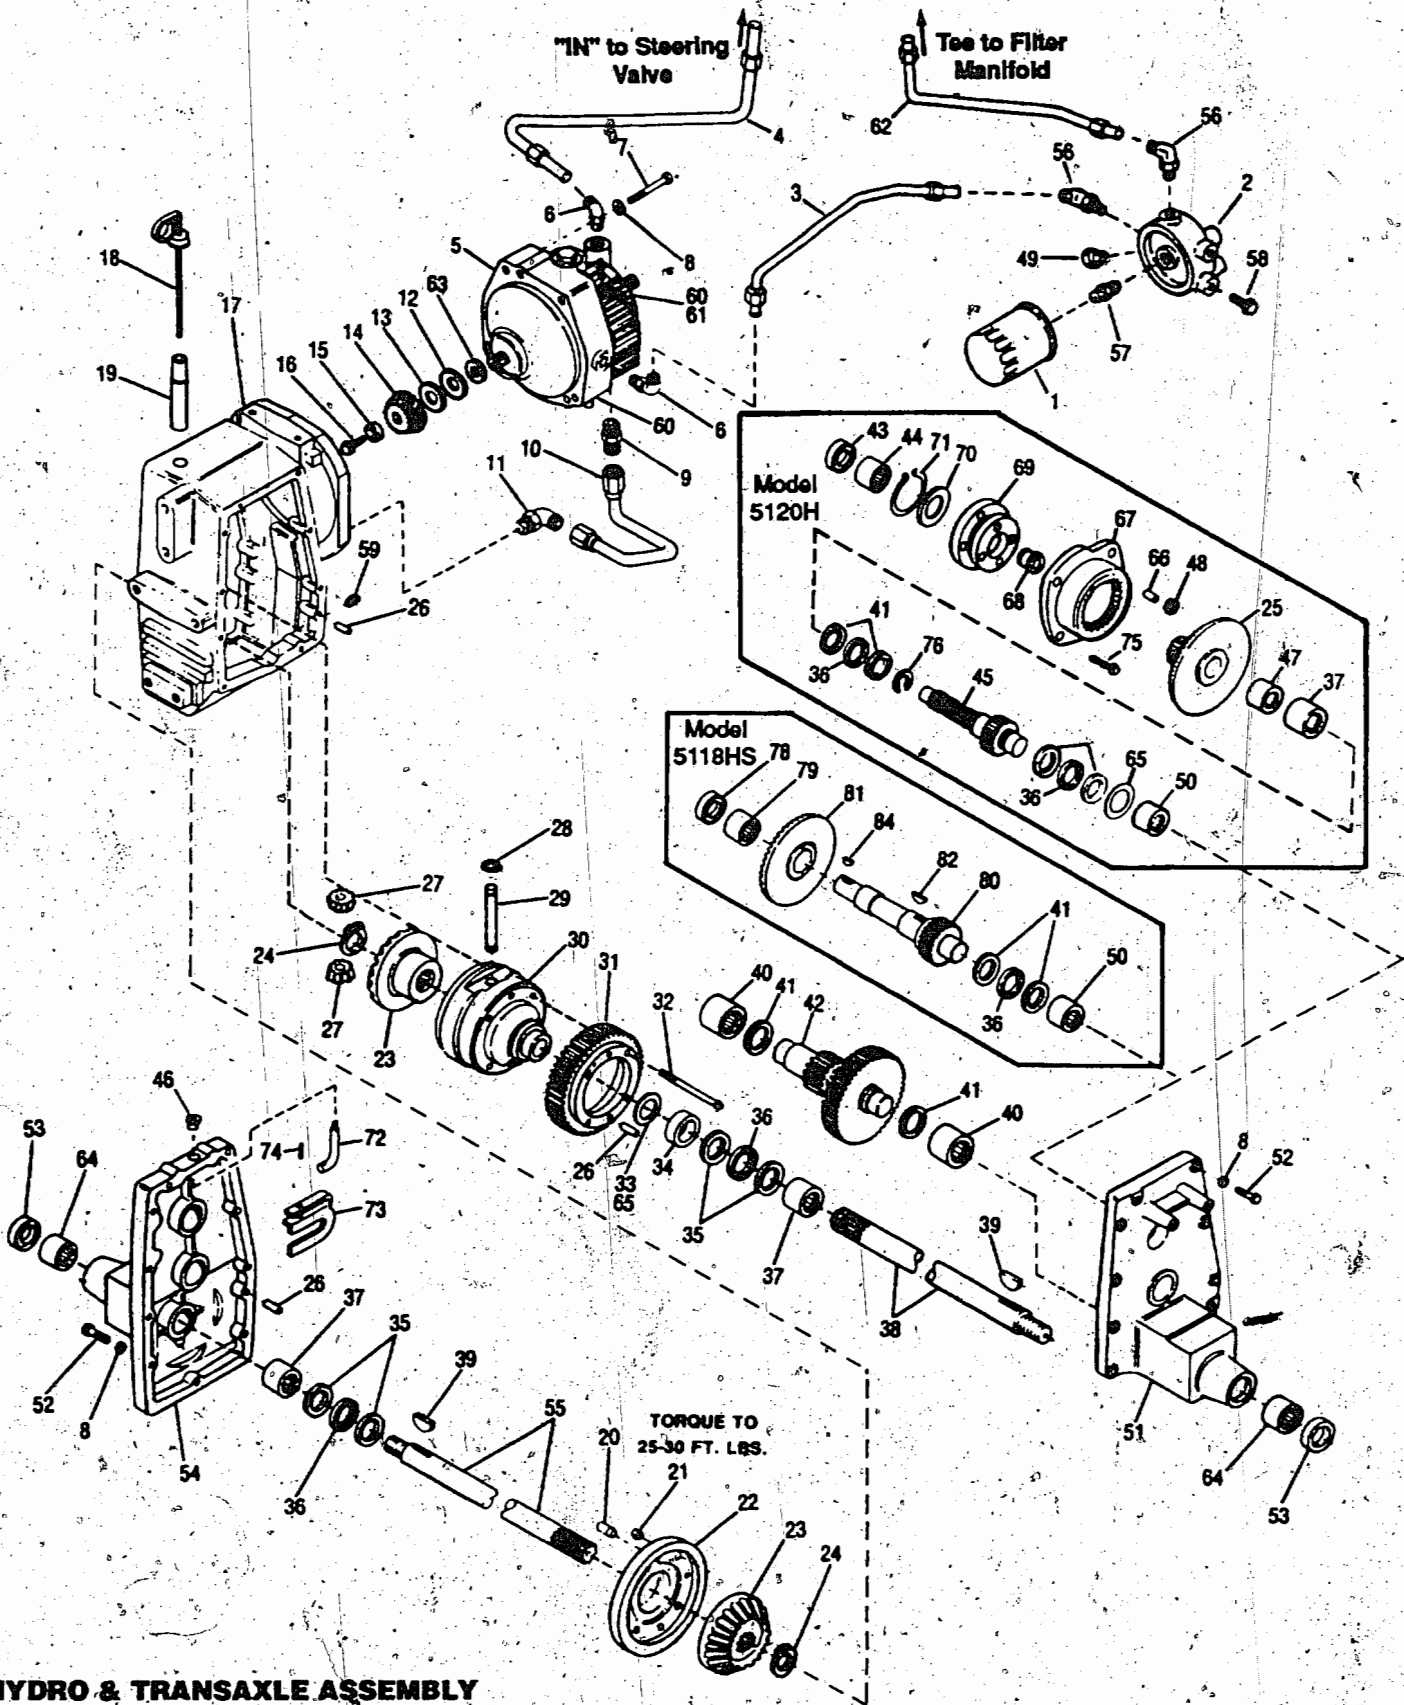

BOLENS DURATRAC TRACTOR

HYDRO & TRANSAXLE ASSEMBLY

MODEL 5118HS & 5120H