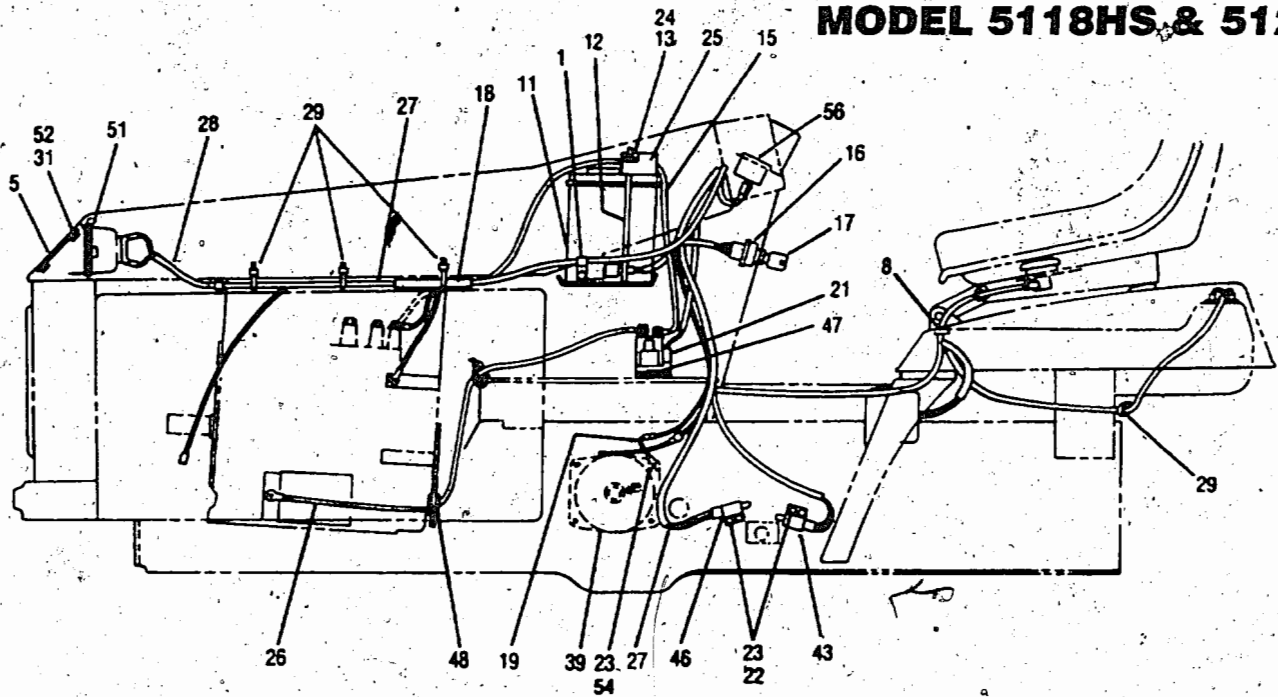

MODEL 5118HS & 5120H

Ref #	Part #	Description	Qty.	Ref #	Part #	Description	Qty.
1	1721252	J-Clip	1	29	1735531	Cable Tie	11
2	1750963	Screw, 6-32 x 1/2	5	30	1755647	Fuel Gauge (5120)	1
3	1752871	Light Assembly	4	31	1805365	Flat Washer	2
4	1753788	Retainer	4	32	1754608	Switch, PTO	1
5	1754229	Lens	1	33	1111599	Hex Screw, 1/4-20 x 5/8	3
6	1749907	Relay	1	34	1751572	Bulb (GE 73)	A/R
7	1754189	Light	1	35	1752836	Lens	1
8	1734934	Grommet	1	36	1754220	Battery Cable, Negative	1
9	1752506	Seat Switch	1	37	1754241	Lens, L.H	1
10	1748719	Hour Meter	1	38	1754242	Lens, R.H	1
11	1752840	Battery, 12V	1	39	1738462	Clutch	1
12	1752586	Hold Down	1	40	1754259	Shield Ass'y	1
13	1107381	Flat Washer, 1/4	1	41	1754191	Gasket	2
14	1745778	Screw Rd Hd, 10-32 x 1/2	1	42	1752132	Voltage Sensor	4
15	1752841	Battery Cable-Positive	1	43	1748723	Interlock Switch, Speed	1
16	1754207	Ignition Switch	1	44	1754607	Switch, Speed, Control	1
17	1753986	Ignition Key	1	45	1100241	Flat Washer, 1/4	3
18	1752408	Tube	1	46	1751328	Switch, Brake	1
19	1756032	Lead	1	47	1724492	Fl. Screw, 1/4-20 x 1/2	2
20	1755868	Fuel Sender (1) (2)	1	48	1729587	Bushing Snap	1
	1765953	Fuel Sender (3)	1	49	1755349	Screw, 1/4-20 x 1/2	6
21	1753539	Solenoid	1	50	1186020	Thd. Cut Screw, 6-32 x 3/8	2
22	1115815	Screw Phil Hd., 10-24 x 5/8	5	51	1754194	Gasket	2
23	1185985	Keps Nut, 10-24	6	52	1731453	Pan Hd. Screw, 8-18 x 3/8	2
24	1734398	Lock Nut, 1/2-20	1	53	1386229	Hex Nut, 1/4-20	1
25	1755802	Battery Hold Down	1	54	1185130	Screw	1
26	1732581	Starter Cable	1	55	1752872	Bulb	1
27	1755446	Main Harness (1) (2)	1	56	1748719	Hour Meter	1
	1765954	Main Harness (3)	1	57	1752875	Socket	4
28	1752505	Headlight Harness	1	NI	1743516	Fuse (30A)	1

(1) Model 5118HS Serial Number 0100101-0199999
Model 5120H Serial Number 0200101-0299999

(2) Model 5118HS Serial Number 0200101-0299999
Model 5120H Serial Number 0300101-0399999

(3) Model 5118HS Serial Number 0300101-0399999
Model 5120H Serial Number 0400101-0499999