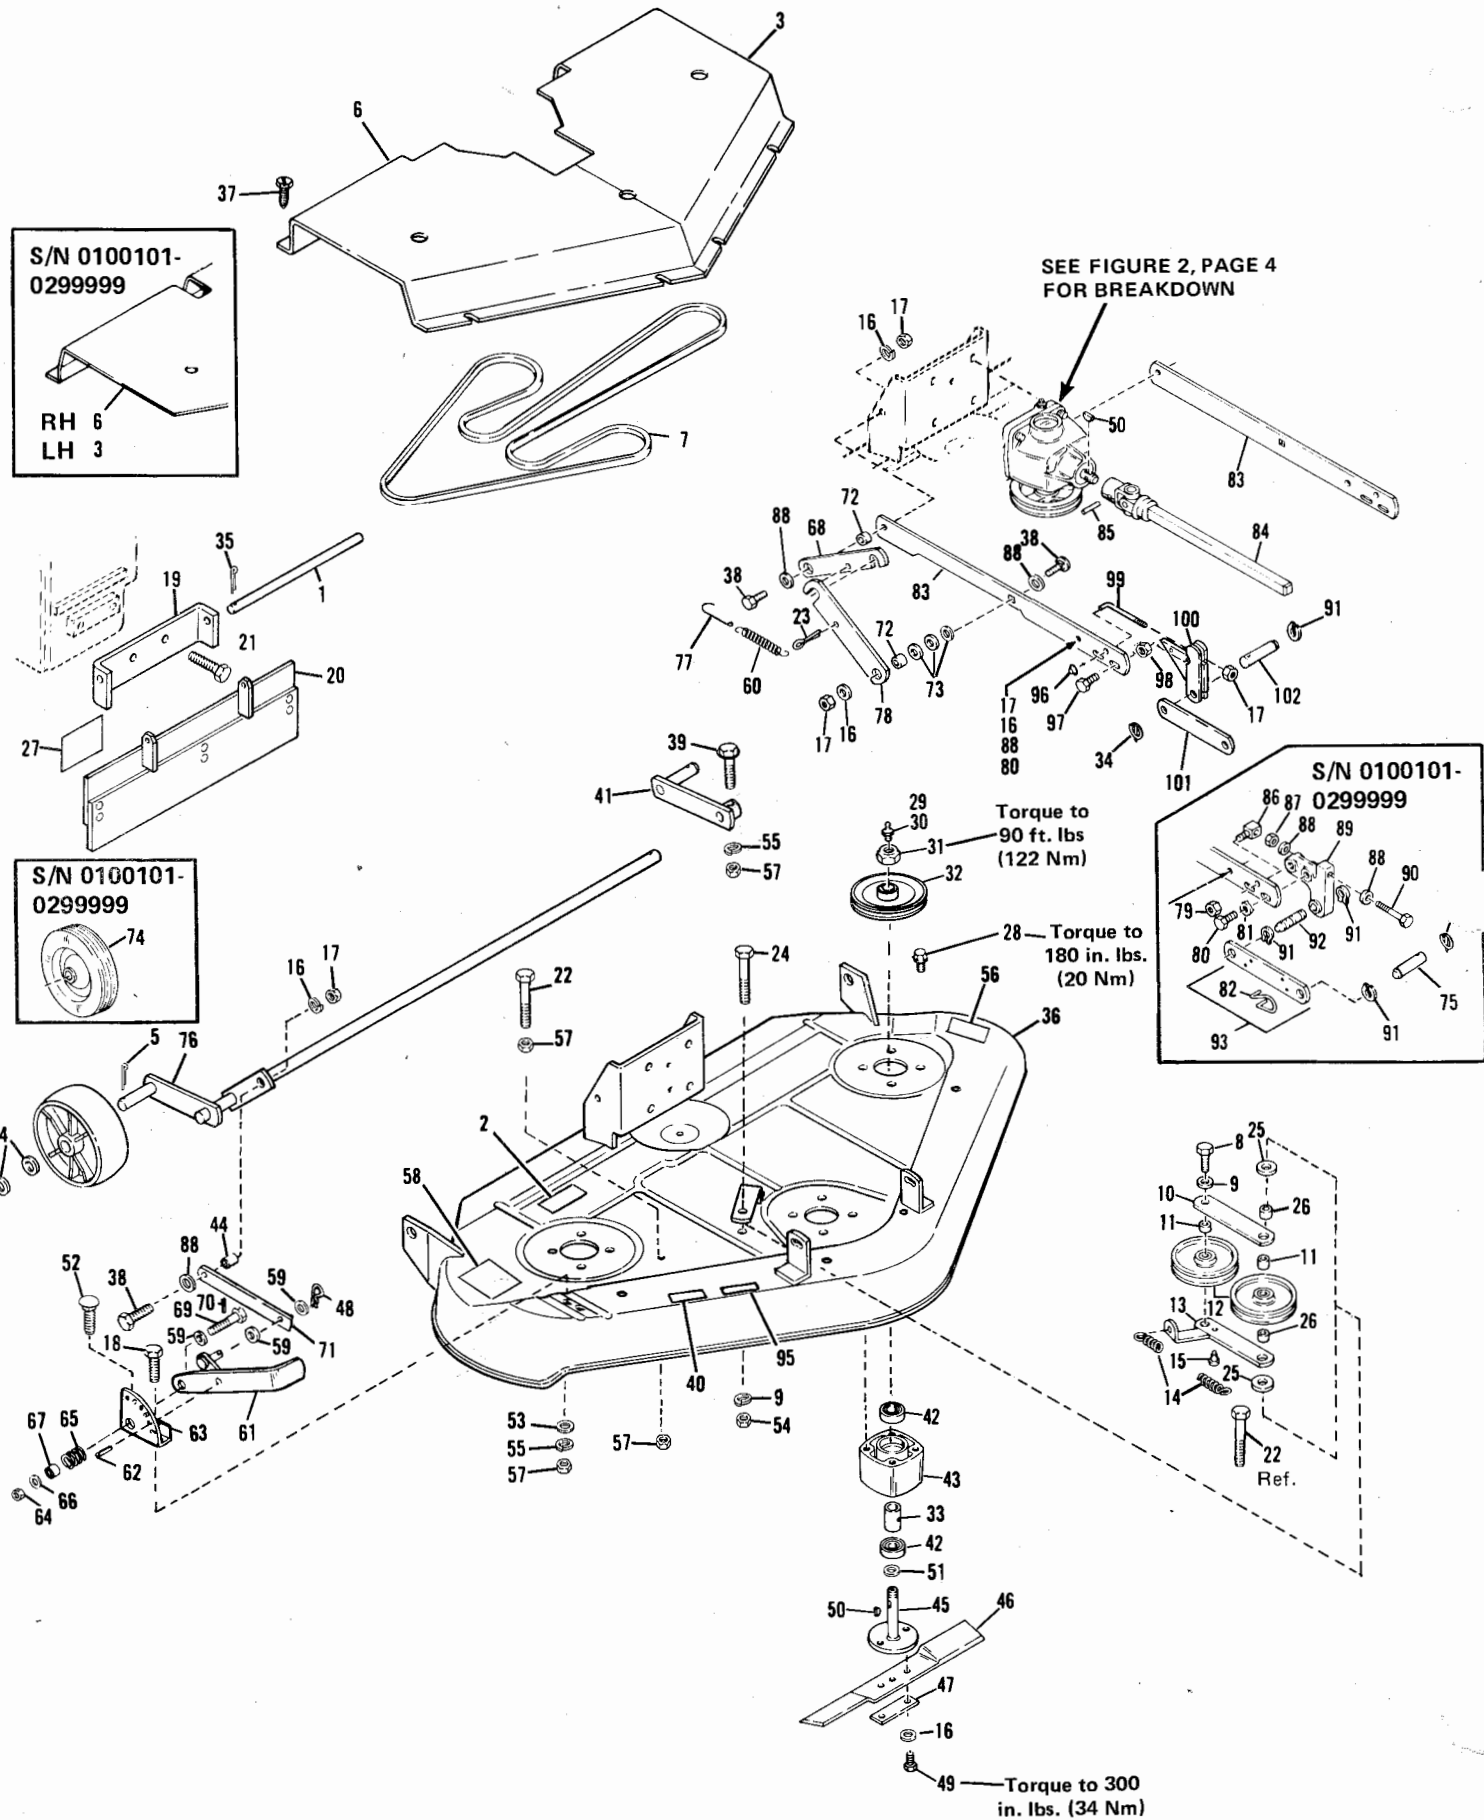

Bolens[®]

**Mower Attachment
48 Inch**

Model 19209

Serial Numbers 0100101
thru 0399999

Parts List

BOLENS 48 INCH MOWER ATTACHMENT

REF. NO.	PART NO.	DESCRIPTION	NO. REQ'D.	REF. NO.	PART NO.	DESCRIPTION	NO. REQ'D.
1	1739253	Rod	1	52	● 1186098	Carriage Bolt, 5/16-18 x 3/4	1
2	1724840	Belt Drive Decal (1)	1	53	● 1100255	Flat Washer, 5/16	2
	1740248	Belt Drive Decal (2)(3)	1	54	1734514	Flange Nut, 1/2-13	1
3	1738355	Left Hand Belt Cover (1)(2)	1	55	● 1100242	Lockwasher, 5/16	5
	1742483	Left Hand Belt Cover (3)	1	56	1736573	Decal (Caution)(1)(2)	1
4	1705092	Special Washer	4		1742798	Decal (Caution)(3)	1
5	● 1100350	Cotter Pin, 1/8 x 1	2	57	● 1732499	Top Locknut, 5/16-8	5
6	1738354	Right Hand Cover (1)(2)	1	58	1739062	Cutting Decal	1
	1742482	Right Hand Cover (3)	1	59	● 1890234	Flat Washer	3
7	1724943	V-Belt (137")	1	60	1724582	Extension Spring	2
8	● 1724928	Capscrew, 1/2-20 x 1-5/8	1	61	1731550	Handle Assembly	1
9	● 1100245	Lockwasher, 1/2	2	62	1733103	Drive Pin	1
10	1724926	Idler Arm	1	63	1724843	Quadrant	1
11	1724927	Spacer	2	64	● 1185496	Locknut, 1/2-13	1
12	1724925	Idler Pulley	2	65	1736583	Spring	1
13	1724923	Idler Arm	1	66	● 1107385	Flat Washer, 1/2	1
14	1724822	Extension Spring	1	67	1715387	Spacer	1
15	1724924	Wear Button	1	68	1739310	Lift Link	2
16	● 1100243	Lockwasher, 3/8	13	69	1731547	Capscrew, Special	1
17	● 1733398	Nut, 3/8-16	9	70	● 1185256	Roll Pin, 3/16 x 7/8	1
18	● 1100044	Capscrew, 5/16-18 x 3/4	1	71	1738369	Link	1
19	1739252	Guard Support	1	72	1734917	Spacer	4
20	1739258	Guard Ass'y	1	73	● 1100256	Flat Washer, 3/8	6
21	● 1100064	Capscrew, 1/2-13 x 1-1/2	2	74	1719381	Wheel & Tire Ass'y (1)(2)	2
22	● 1100779	Hex Screw, 5/16-18 x 1-3/4 (1)(2)	1		1740569	Gage Wheel (3)	2
23	● 1185584	Cotter Pin, 3/16-3/4	2	75	1724935	Pivot Pin (1)(2)	2
24	● 1100080	Capscrew, 1/2-13 x 2-3/4	1	76	1738377	Shaft Ass'y (1)	1
25	1724929	Thrust Washer	2		1742216	Shaft Ass'y (2)(3)	1
26	1724931	Bearing Sleeve	2	77	1737203	Hook	1
27	1737067	Decal	1	78	1737587	Lift Link	2
28	1724491	Flange Screw, 5/16-18 x 3/4	12	79	● 1110150	Locknut, 3/8-16 (1)(2)	2
29	1185976	Grease Fitting	2	80	● 1100043	Capscrew, 3/8-16 x 1-1/4	6
30	1731503	Grease Fitting, 45° (Center shaft only)	1	81	1185715	Shakeproof Washer (Pyramid) 3/8 (1)(2)	4
31	● 1185093	Locknut, 3/4-16	3	82	1724936	Retaining Spring (1)(2)	4
32	1727555	Blade Sheave	3	83	1738351	Mower Hanger	2
33	1734033	Spacer	3	84	1738366	Drive Ass'y	1
34	1719672	Klik Pin	4	85	1185376	Roll Pin, 3/16 x 1-1/2	1
35	● 1100362	Cotter Pin 3/32 x 1/2	2	86	1724933	Trunnion (1)(2)	2
36	1738362	Mower Base Ass'y (1)(2)	1	87	● 1186245	Nut, 3/8-24 (1)(2)	2
	1742814	Mower Base Ass'y (3)	1	88	● 1107383	Flat Washer, 3/8	11
37	1185750	Self Drilling Screw No. 10-24 x 5/8	8	89	1724915	Adjusting Hitch (1)(2)	2
38	● 1100047	Capscrew, 3/8-16 x 1-1/2	5	90	● 1724801	Capscrew, 3/8-24 x 2-3/4 (1)(2)	2
39	● 1100779	Capscrew, 5/16-18 x 1-3/4	2	91	1185668	External Retaining Ring	4
40	1737066	Caution Decal	1	92	1724932	Pivot Pin (1)(2)	2
41	1738380	Axle Link Ass'y (1)	1	93	1724938	Drag Link Ass'y. (Incl. Ref. Nol 82) (1)(2)	2
	1741145	Axle Link Ass'y (2)(3)	1	94	● 1100808	Hex Screw 5/16-18 x 1-1/4	1
42	1185828	Ball Bearing	6	95	1742799	Maintenance Decal (3)	1
43	1724029	Spindle Housing	3	96	1710146	Push Nut (3)	2
44	1738160	Spacer	1	97	● 1186347	Flange Nut 3/8-16 x 1 (3)	4
45	1739890	Shaft Assembly	3	98	● 1186246	Jam Nut 7/16-20 (3)	2
46	1726138	Blade	3	99	1742382	Hook (3)	2
47	1724051	Plate	3	100	1742331	Adjusting Plate (3)	2
48	1723478	Hitch Pin	1	101	1742440	Drag Link (3)	2
49	● 1100009	Capscrew, 3/8-24 x 1	6	102	1742433	Hitch Pin (3)	2
50	1104436	Woodruff Key, 3/16 x 3/4	4	NI	1736796	Dark Green Spray Paint	
51	1740627	Flat Washer	3				