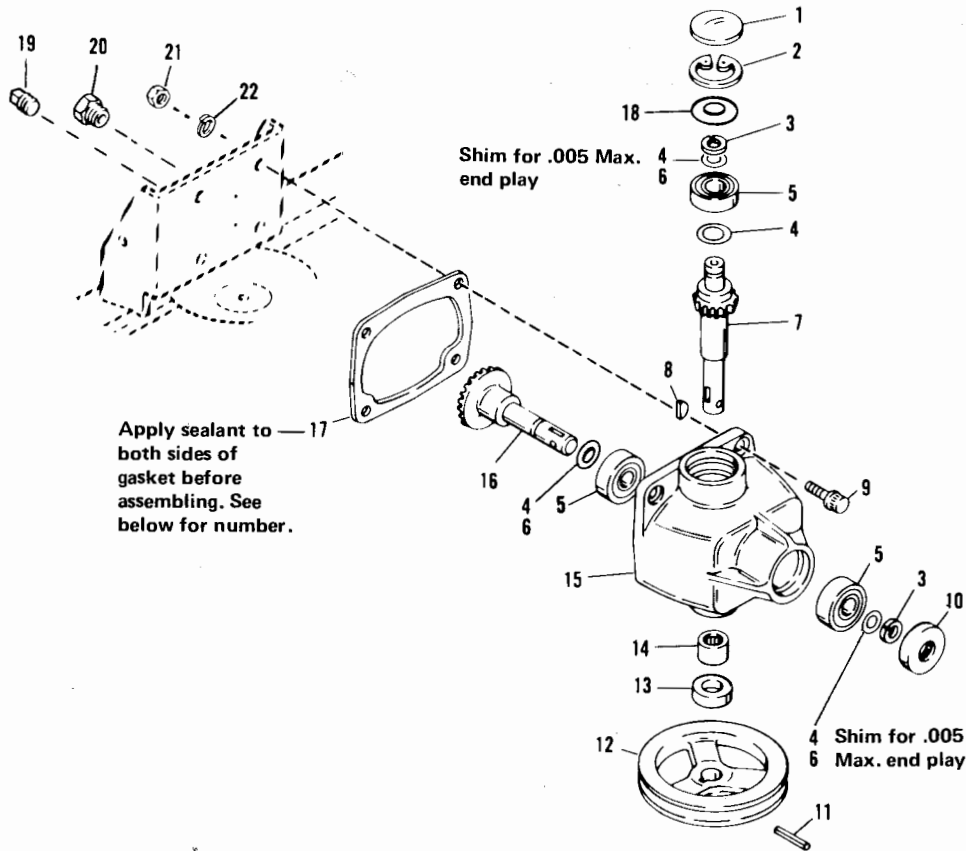

REF. NO.	PART NO.	DESCRIPTION	NO. REQ'D.
1	1711380	Expansion Plug	1
2	1118730	Retaining Ring	1
3	1185649	Retaining Ring	2
4	1728832	Shim Washer .005	AS
5	1724813	Ball Bearing	3
6	1728833	Shim .010	AS
7	1724905	Output Shaft	1
8	1104436	Woodruff Key, 3/16 x 3/4.	1
9	• 1100808	Hex Head Screw, 5/16-18 x 1-1/4	4
10	1723758	Oil Seal	1
11	1703822	Drive Pin, 1/4 x 1-1/2.	1
12	1724908	Drive Sheave.	1

REF. NO.	PART NO.	DESCRIPTION	NO. REQ'D.
13	1185296	Oil Seal	1
14	1185280	Needle Bearing	1
15	1723754	Gear Case.	1
16	1724906	Bevel Gear, 26T	1
17	1723771	Gear Case Gasket.	1
18	1718781	Shim .005	1
19	1105678	Square Plug, 3/8 NPT.	1
20	1721442	Pressure Relief Valve	1
21	1732499	Lock Nut, 5/16-18.	4
22	• 1100242	Lockwasher, 5/16	4
NI	1723456	EP90 Gear Lube	
NI	1730118	Sealant 3 oz.	

• Common Hardware - Purchase Locally (Grade 5 where applicable)