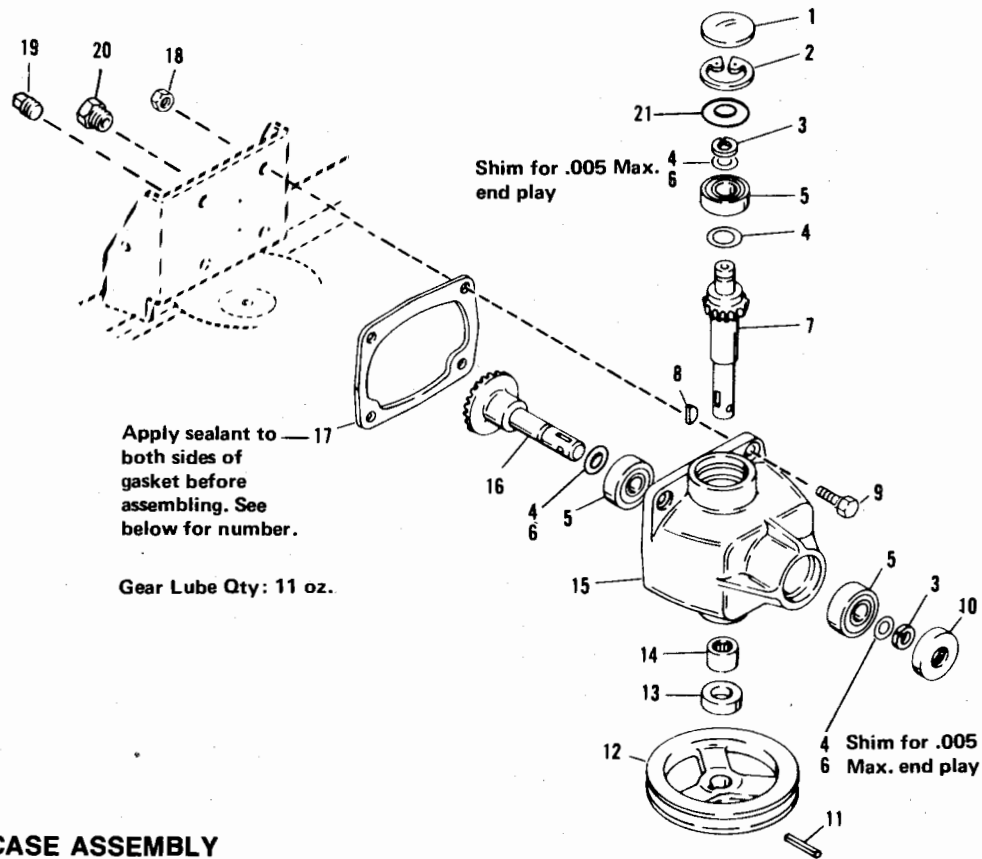

Figure 2 GEAR CASE ASSEMBLY

REF. NO.	PART NO.	DESCRIPTION	NO. REQ'D.
1	1711380	Expansion Plug	1
2	1118730	Retaining Ring	1
3	1185649	Retaining Ring	2
4	1728832	Shim Washer .005	AR
5	1724813	Ball Bearing	3
6	1728833	Shim .010	AR
7	1724905	Output Shaft	1
8	1104436	Woodruff Key, 3/16 x 3/4 ..	1
9	● 1100808	Hex Hd. Capscrew, 5/16-18 x 1-1/4	4
10	1723758	Oil Seal	1
11	1737419	Drive Pin, 1/4 x 1-1/2	1