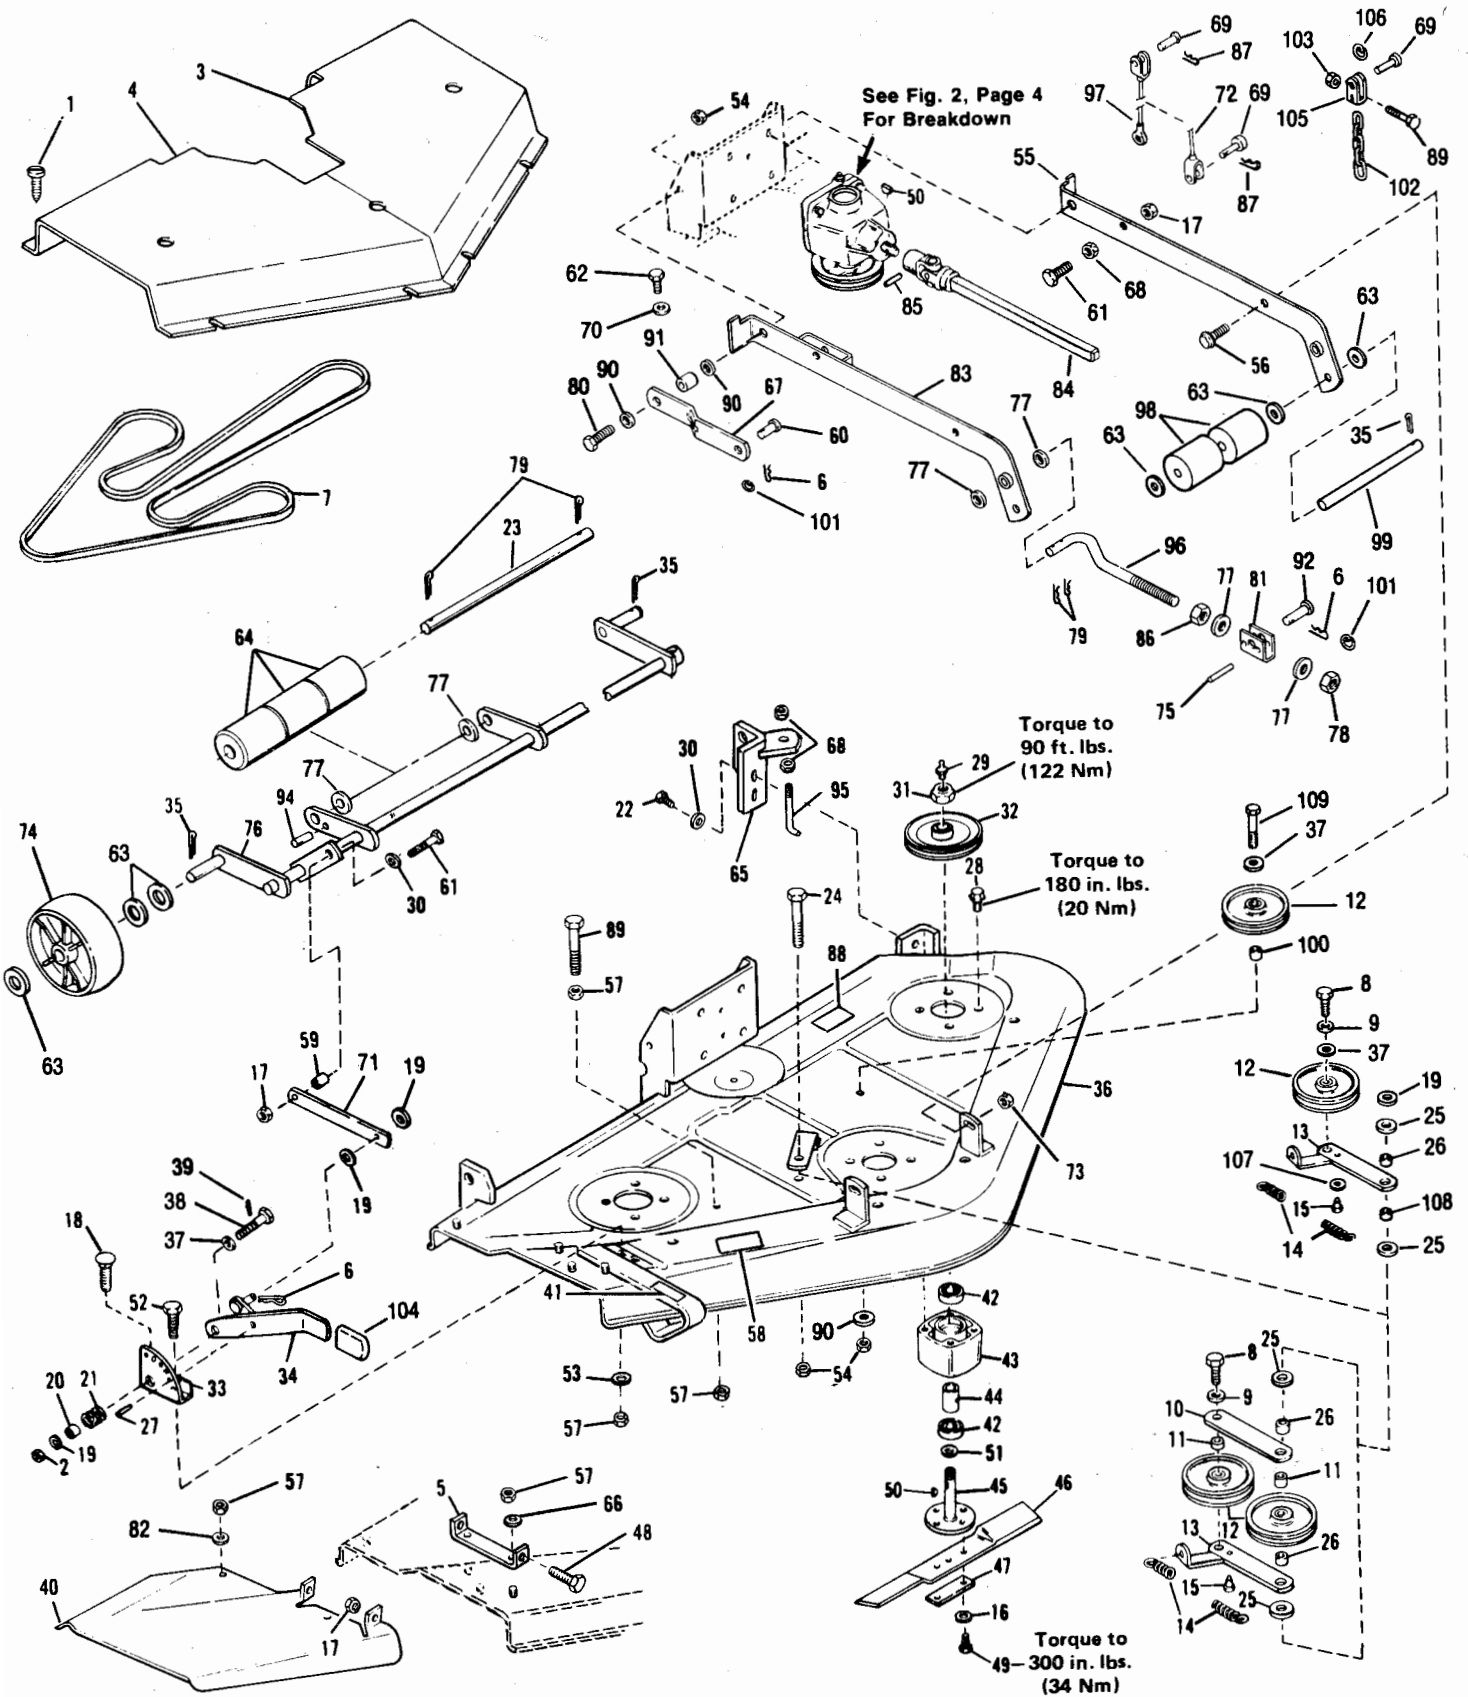


Bolens[®]

**Side Discharge
Mower Attachment
48 Inch**

Model 50048S

Serial Numbers 0100101
thru 0499999

Parts List

BOLENS 48 INCH MOWER ATTACHMENT

Figure 1 MOWER ASSEMBLY

MODEL 50048S