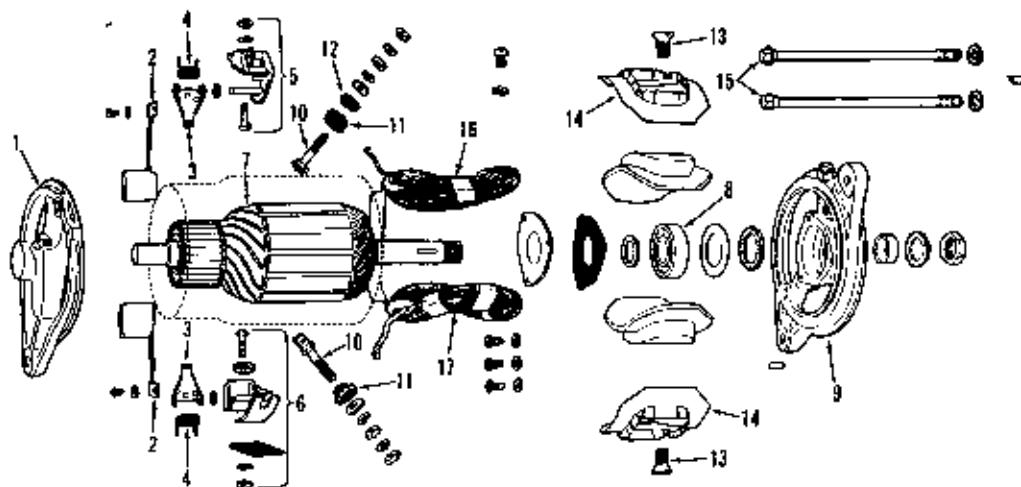

REF. NO.	PART NO.	DESCRIPTION	NO. REQ'D.
1	1723317	Frame, CE	1
2	1723319	Brush	2
3	1723320	Brush Arm	2
4	1723321	Brush Spring	2
5	1723323	Brush Ground Holder Assembly	1
6	1723324	Brush Insul. Holder Assembly	1
7	1723326	Armature	1
8	1723336	Ball Bearing	1

REF. NO.	PART NO.	DESCRIPTION	NO. REQ'D.
9	1723333	Frame, DE	1
10	1724391	Terminal Stud "A & F"	2
11	1724393	Terminal Insul. Bushing	2
12	1724394	Stud Insul. Washer	1
13	1724395	Shoe Pole Screw	2
14	1724397	Coil Field Insul.	2
15	1724399	Bolt	2
16	1723331	Field Coil, R.H.	1
17	1723332	Field Coil, L.H.	1
	1716169	Starter/Generator Assy. Complete (Incl. Ref. Nos. 1 thru 17)	

Figure 8. STARTER - GENERATOR ASSEMBLY