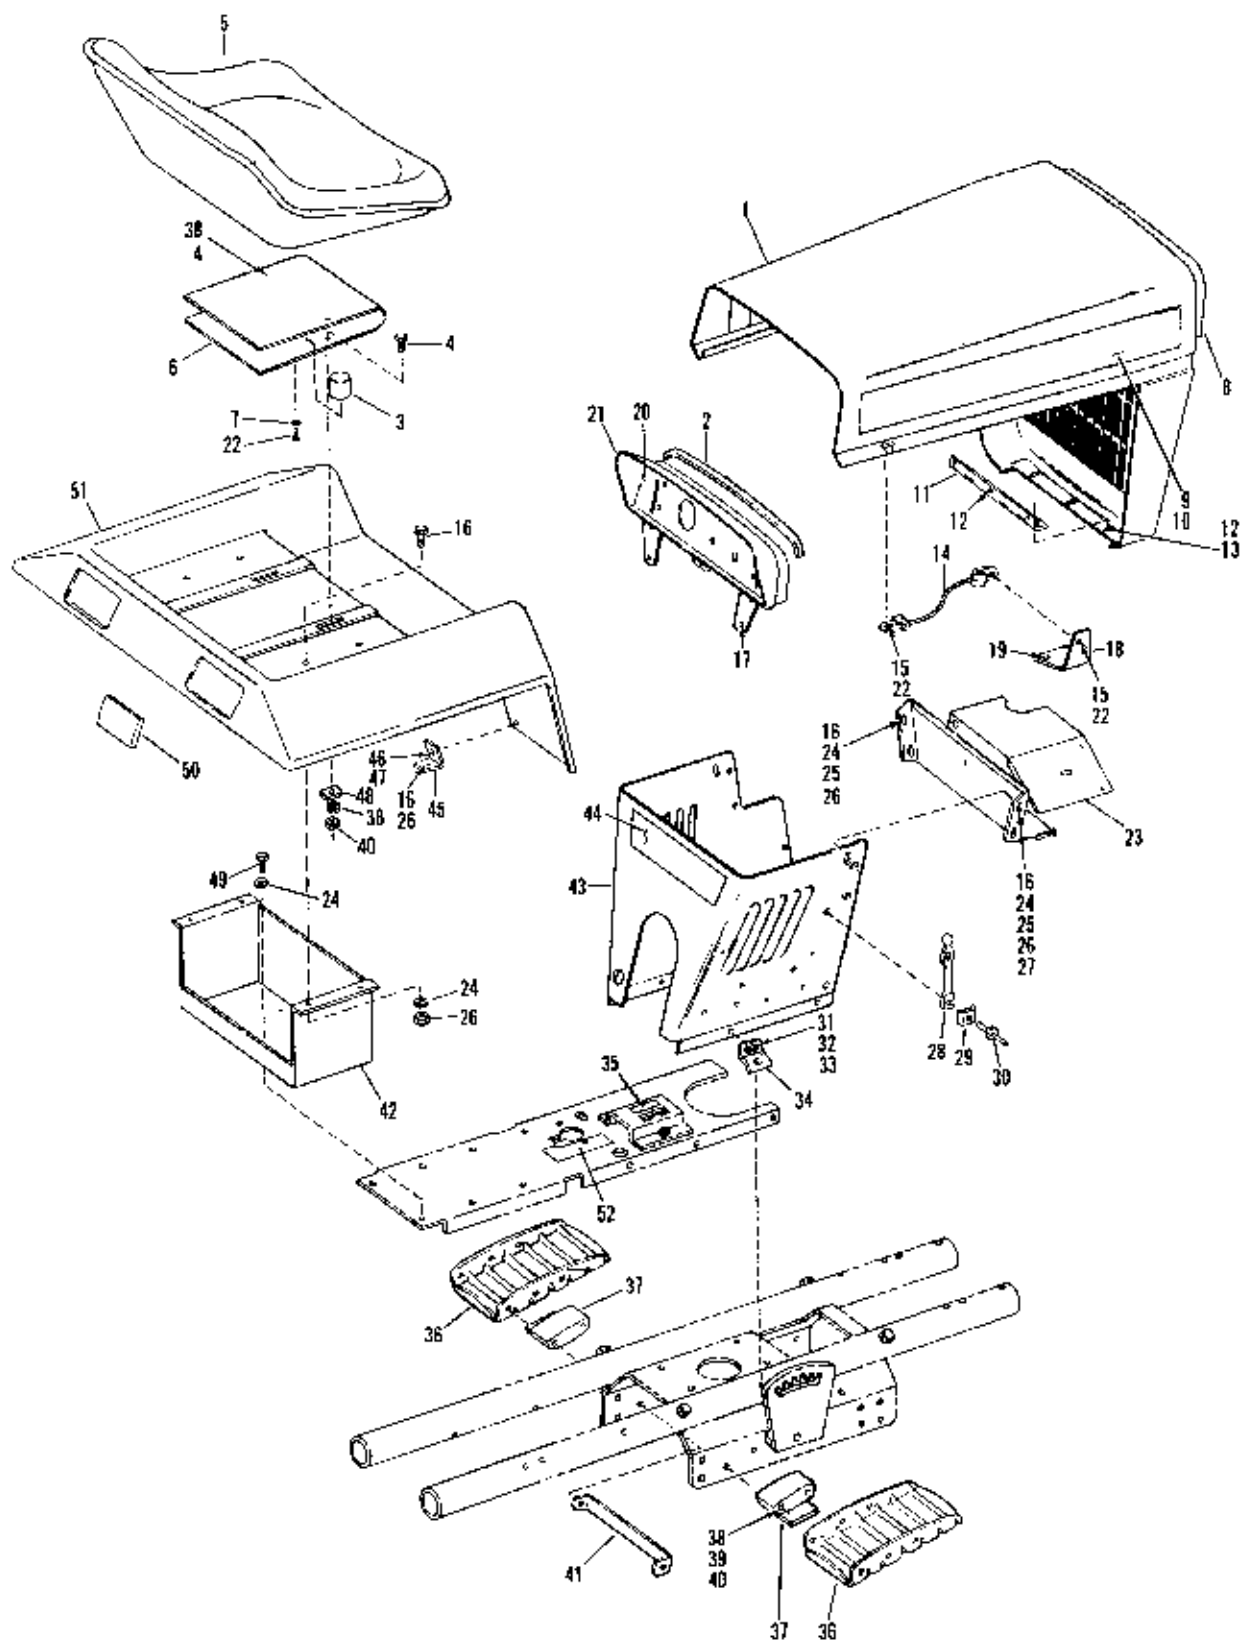

BOLENS 12 HP TRACTOR

Figure 1. TRIM ASSEMBLY

MODEL 1255 (G-12)- Serial Number 0100101 thru 0199999

REF. NO.	PART NO.	DESCRIPTION	NO. REQ'D.	REF. NO.	PART NO.	DESCRIPTION	NO. REQ'D.
1	1725480	Hood & Grill	1	29	1727126	Clip	2
2	1717599	Pad, Rubber	1	30	1785579	Pop Rivet 3/16	2
3	1722929	Bumper, Spring	1	31	1107381	Flat Washer, 1/4	4
4	1100668	Hex Hd. Capscrew 3/16-16 x 3/4	2	32	1115931	Phil. Rec. Hd. Screw, 1/4 20 x 5/8	2
5	1723525	Seal	1	33	1185456	Nut, Tinnerman	2
6	1722930	Spring, Seal	1	34	1714642	Brace	2
7	1100241	Lockwasher, 1/4	2	35	1727469	Decal (PTO)	1
8	1727450	Decal (Trademark)	1	36	1713483	Foot Rest	1
9	1731334	Decal (Identification) R.H.	1	37	1713474	Spacer Foot Rest	2
10	1731335	Decal (Identification) L.H.	1	38	1100243	Lockwasher, 3/8	6
11	1717246	Hinge	1	39	1111614	Hex Hd. Capscrew, 3/8-16 x 3	4
12	1186327	Screw, Flange, 5/16 18 x 1/2	6	40	1186231	Hex Nut, 3/8-16	6
13	1186391	Lock Nut, Flange, 5/16-18	3	41	1713397	Bar, Support	1
14	1725637	Lanyard	1	42	1721893	Support, Fender	1
15	1110106	Nut, Self Locking	2	43	1725464	Panel, Rear	1
16	1100044	Hex Hd. Capscrew, 5/16-18 x 3/4	8	44	1727413	Decal (Instructions)	1
17	1186389	Lock Nut, Flange, 1/4-20	6	45	1722016	Bracket, Fender Support	2
18	1722153	Bracket	1	46	1185127	Phil. Rec. Truss Head Screw, 3/16-18 x 1/2	2
19	1185670	Hex. Hd. Capscrew/ Lockwasher	2	47	1185873	Nut, Speed "U" Type 5/16-18	2
20	1727419	Decal (Instrument Panel)	1	48	1721876	Plate, Reinforcing	2
21	1723391	Panel, Instrument	1	49	1106878	Hex Hd. Capscrew, 5/16-18 x 7/8	4
22	1100801	Capscrew, 1/4-20 x 1/2	3	50	1725615	Reflector	2
23	1722061	Heat Shield	1	51	1721846	Fender	1
24	1100242	Lockwasher, 5/16	8	52	1727468	Decal (Shift Instructions)	1
25	1107382	Flat Washer, 5/16	8				
26	1110107	Self Locking Nut, 5/16-18	4	NI	1730357	Spray Paint, White	
27	1177548	Shakeproof Washer, 5/16	1	NI	1730354	Spray Paint, Black	
28	1727127	Latch	2				