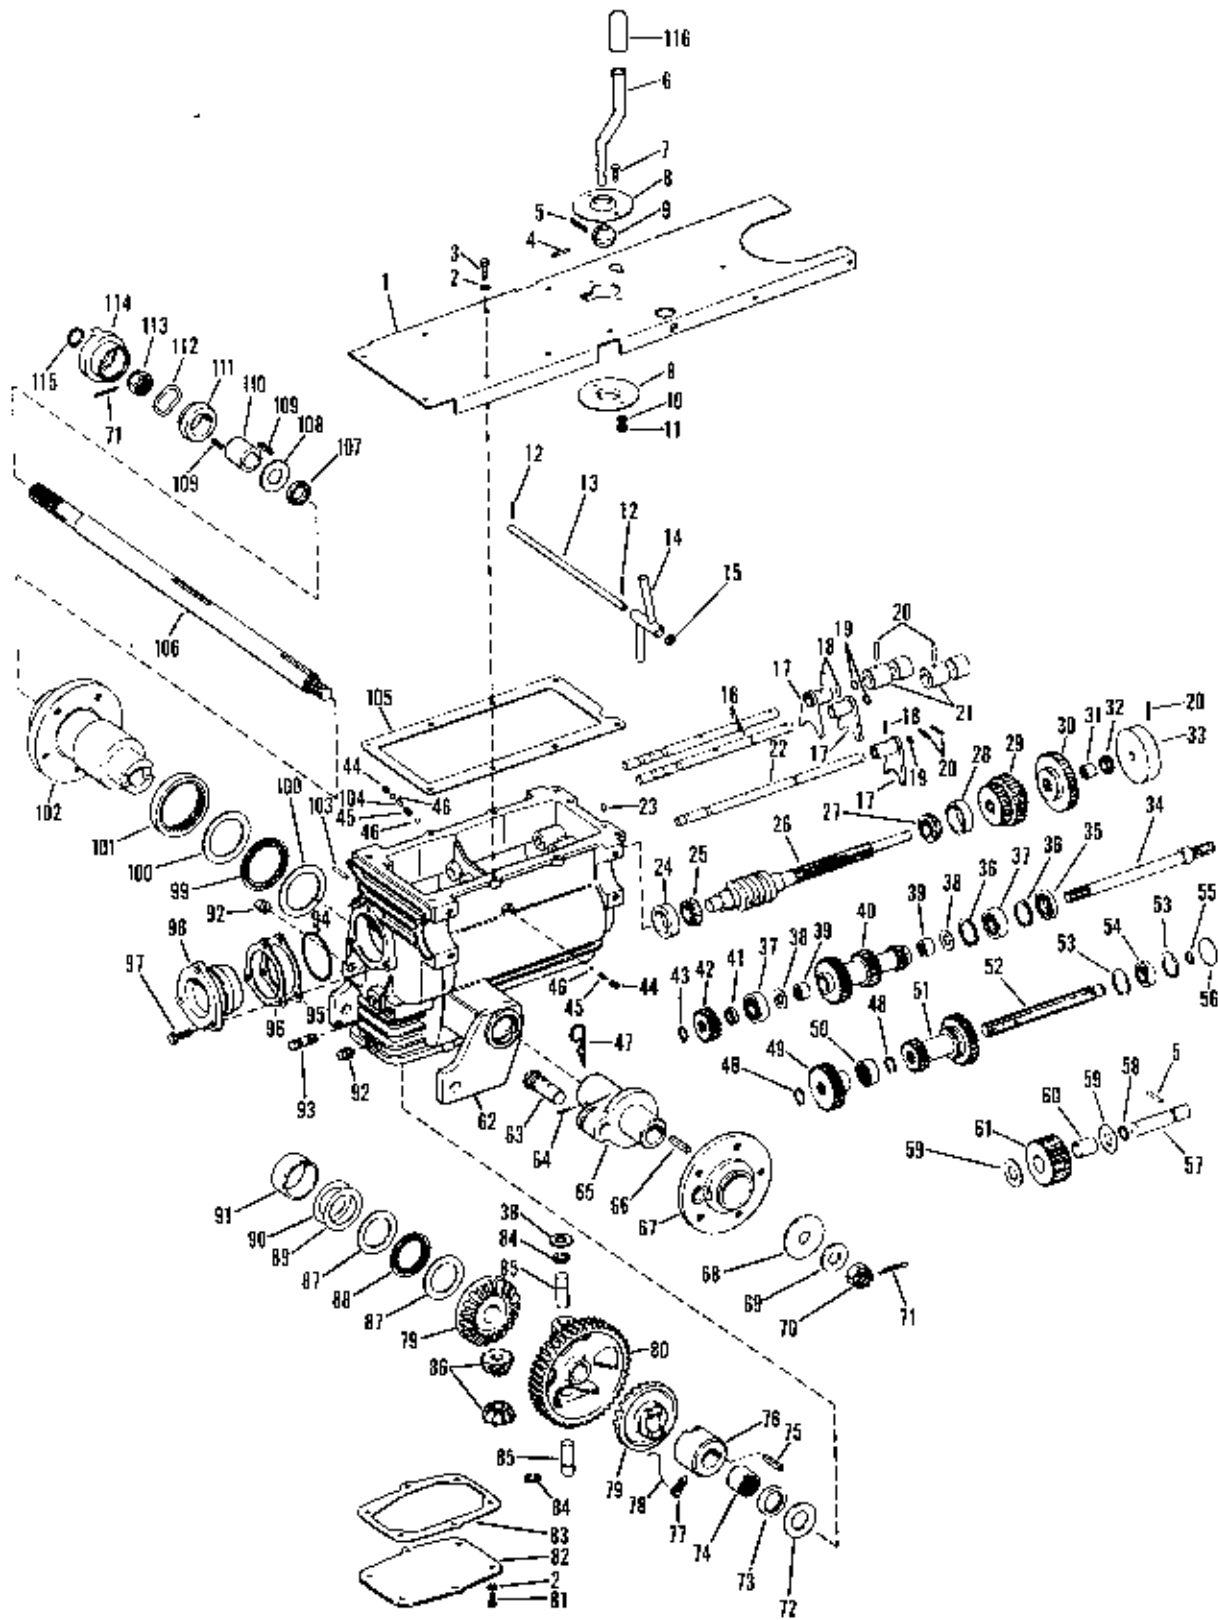

BOLENS 12 HP TRACTOR

Figure 3 TRANSMISSION ASSEMBLY

MODEL 1255 (G-12) - Serial Number 0100101 thru 0199999

REF. NO.	PART NO.	DESCRIPTION	NO. REQ'D.	REF. NO.	PART NO.	DESCRIPTION	NO. REQ'D.
1	1723486	Cover Plate	1	81	1713412	Gear, 28T	1
2	•1100242	Lockwasher, 5/16	14	82	1716517	Gear Case	1
3	•1100078	Capscrew, 5/16-18 x 7/8	8	63	1713426	Lock Pin	1
4	1110181	Dowel Pin	1	64	1185409	Drive Pin, 1/4 x 5/8	1
5	1185232	Roll Pin, 3/16 x 1-1/4	2	65	1716506	Drive Collar	1
6	1723558	Shift Lever	1	66	1703053	Square Key, 1/4 sq.	1
7	•1106832	Capscrew, 1/4-20 x 5/8	2	67	1723583	Free Wheeling Hub	1
8	1713455	Bearing Retainer	2	68	1716502	Washer, Special	1
9	1722004	Pivot Ball	1	69	1707410	Washer	1
10	•1100241	Lockwasher, 1/4	2	70	•1109653	Castle Nut, 3/4-16 UNF	1
11	•1121507	Hex Nut, 1/4-20	2	71	•1100352	Cotter Pin, 1/8 x 1-1/2	2
12	•1100346	Cotter Pin, 3/32 x 3/4	2	72	1716504	Thrust Washer	1
13	1716530	Shaft	1	73	1185642	Oil Seal	1
14	1722003	Shift Lever	1	74	1185645	Needle Bearing	1
15	1703616	Bowed Washer	1	75	1104337	Square Key, 1/4 x 1/4 x 1-1/2	1
16	1713424	Shifter Shaft	2	76	1716503	Drive Hub	1
17	1716489	Shifter Arm	3	77	1716519	Drive Screw	2
18	1177625	Roll Pin, 1/8 x 3/4	3	78	1716692	Locking Wire	1
19	1177388	O-Ring	3	79	1716501	Bevel Gear, 22T	2
20	1704892	Roll Pin, 1/8 x 1	5	80	1716513	Worm Wheel	1
21	1713422	Connector	2	81	1103195	Capscrew, 5/16-18 x 5/8	6
22	1716514	Shifter Shaft	1	82	1713428	Bottom Cover	1
23	182682	Breather	1	83	1713427	Bottom Gasket	1
24	1185202	Bearing Cup	1	84	1177567	Retaining Ring	2
25	1185201	Bearing Cone	1	85	1713467	Pinion Shaft	2
26	1713408	Worm Shaft	1	86	1713466	Bevel Pinion, 10T	2
27	1185275	Bearing Cone	1	87	1185638	Thrust Race	2
28	1185276	Bearing Cup	1	88	1185639	Thrust Bearing	1
29	1713439	Sliding Gear	1	89	1716499	Shim .005	As Req'd
30	1713409	Gear, 38T	1	90	1716498	Shim .0125	As Req'd
31	1185165	Needle Bearing	1	91	1185644	Bronze Bearing	1
32	1891820	Oil Seal	1	92	•1105678	Plug, 3/8 NPT	2
33	1713597	Brake Drum	1	93	1718067	Stud	2
34	1717125	Input Shaft	1	94	1185636	O-Ring	1
35	1185633	Oil Seal	1	95	1716494	Shim .005	As Req'd
36	1187439	Retaining Ring	2	96	1716493	Shim .0125	As Req'd
37	1185634	Ball Bearing	2	97	1185637	Special Capscrew	3
38	1712763	Washer	6	98	1716497	Bearing Cap	1
39	1185074	Needle Bearing	2	99	1185641	Thrust Bearing	1
40	1716477	Gear and Shaft	1	100	1185640	Thrust Race	2
41	1716495	Spacer	1	101	1185643	Oil Seal	1
42	1716490	Gear, 19T	1	102	1716511	Wheel Hub	1
43	1185668	Retaining Ring	1	103	1120209	Roll Pin, 3/16 x 3/4	1
44	1185342	Setscrew, 5/16-18 x 3/8	2	104	1713421	Pin	1
45	1713417	Compression Spring	2	105	1713429	Top Gasket	1
46	1713416	Ball	3	106	1716507	Axle	1
47	1185590	Hitch Pin	1	107	1185295	Oil Seal	1
48	1113627	Retaining Ring	2	108	1713468	Thrust Washer	1
49	1716491	Gear, 28T	1	109	1104336	Square Key, 1/4 x 1/4 x 1	2
50	1185635	Needle Bearing	1	110	1714561	Coupling	1
51	1716480	Gear and Shaft	1	111	1714562	Drive Cone	1
52	1716492	Splined Shaft	1	112	1714572	Spring Washer	4
53	1118723	Retaining Ring	2	113	•1120129	Hex Nut, 1/4 UNF	1
54	1104439	Ball Bearing	1	114	1714564	Adjusting Nut	1
55	1118807	Retaining Ring	1	115	1180025	Retaining Ring	1
56	1200029	Expansion Plug	1	116	1723559	Handle Grip	1
57	1713419	Reverse Idler Shaft	1				
58	1185360	O-Ring	1	N.I.	1723456	Bolens 16021 E.P. 90 Gear Lube	
59	1707546	Flat Washer	2				
60	1185113	Bronze Bearing	1				

•Common Hardware - Purchase locally (Grade 5 where applicable)