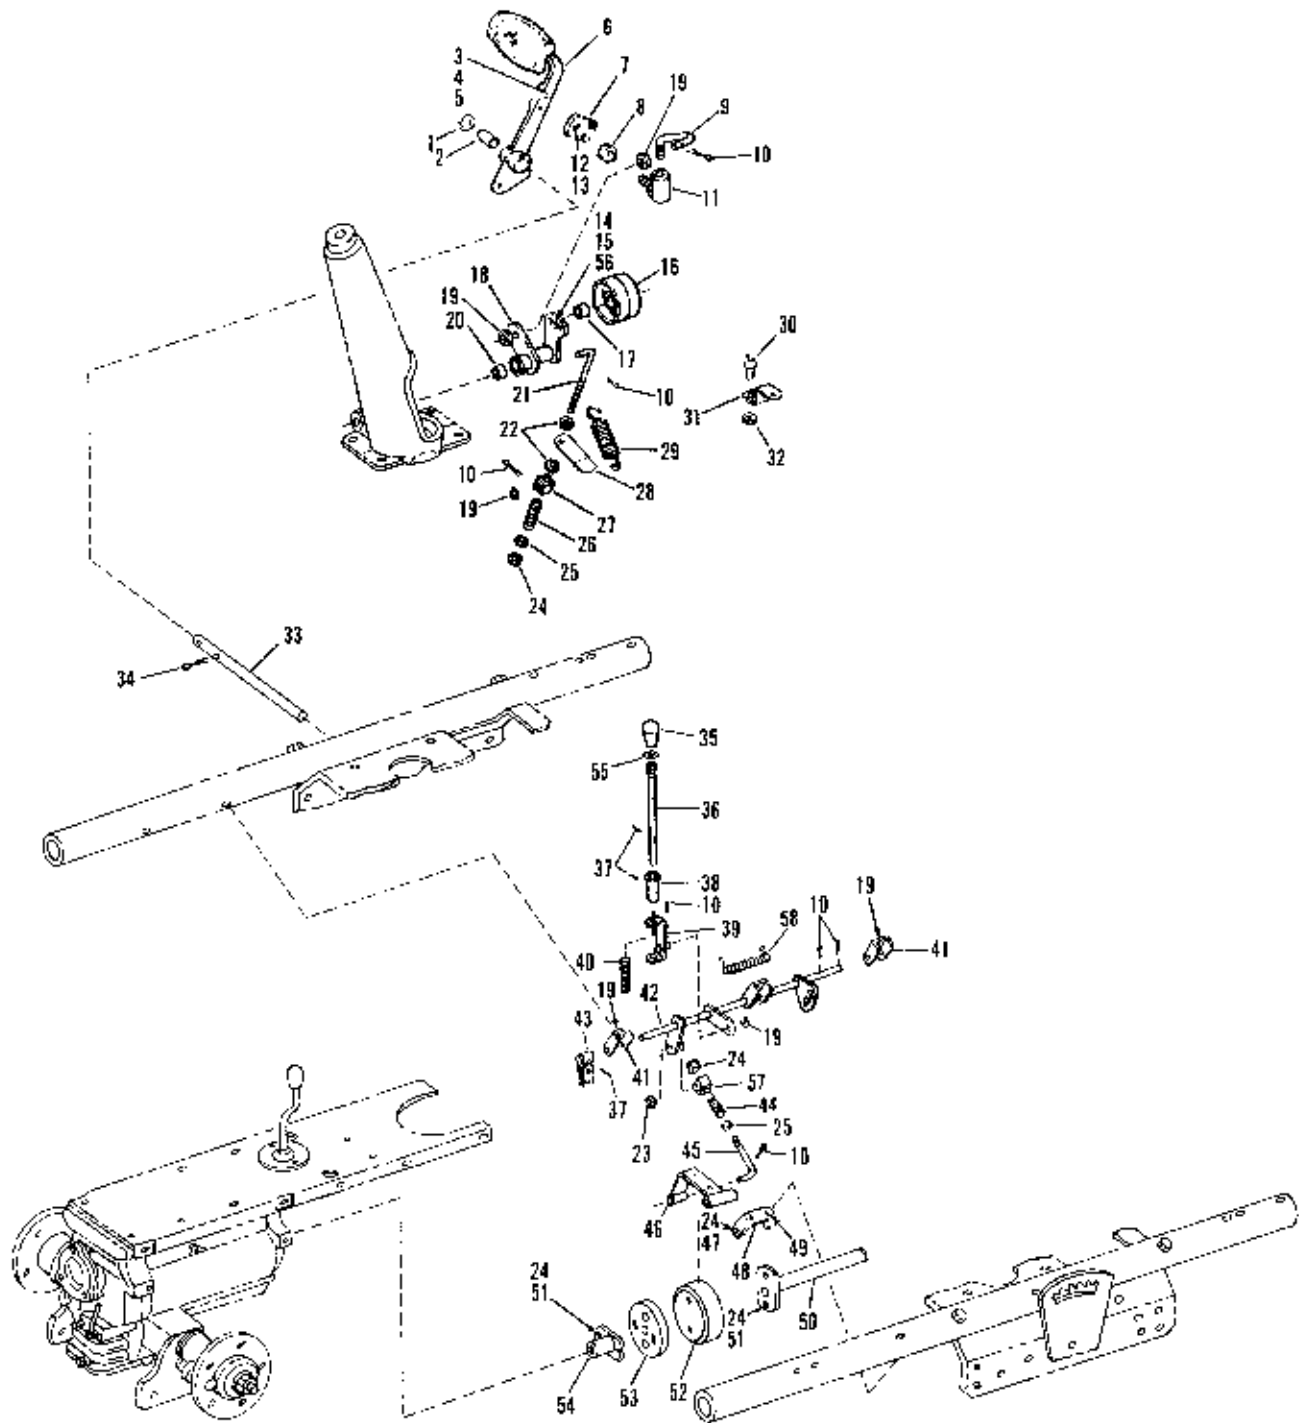

*Common Hardware - purchase locally (Grade 5 where applicable)

BOLENS 12 HP TRACTOR

Figure 5. BRAKE and CLUTCH CONTROL ASSEMBLIES

MODEL 1255 (G-12)-Serial Number 0100101 thru 0199999

REF. NO.	PART NO.	DESCRIPTION	NO. REQ'D.
1	1705092	Flat Washer	2
2	1185582	Bearing, Sleeve	1
3	1186231	Hex Nut, 3/8-16	2
4	1100241	Lockwasher, 1/4	2
5	1100069	Hex Hd. Capscrew, 1/4-20 x 1	2
6	1717372	Pedal, Clutch	1
7	1717267	Lug	1
8	1716778	Spacer	1
9	1717362	Clutch Rod	1
10	1100346	Pin, Cotter 3/32 x 3/4	6
11	1710201	Ball Joint	1
12	1100243	Lockwasher, 3/8	1
13	1186212	Nut, 3/8-24	1
14	1100770	Capscrew, 3/8-16 x 2-3/4	1
15	1110108	Lock Nut, 3/8-16	1
16	1713802	Idler Pulley	1
17	1713783	Spacer	1
18	1731955	Clutch Control Arm Assy	1
19	1107383	Flat Washer, 3/8	4
20	1185586	Nylined Bearings	1
21	1713795	Brake Rod	1
22	1186230	Hex Nut, 5/16-18	2
23	1185257	Retaining Ring	1
24	1110107	Lock Nut, 5/16-18	6
25	1107382	Flat Washer, 5/16	2
26	1713781	Compression Spring	1
27	1727694	Pivot Block	1
28	1725474	Activator	1
29	1713390	Spring	1
30	1720963	Switch Safety Interlock	1