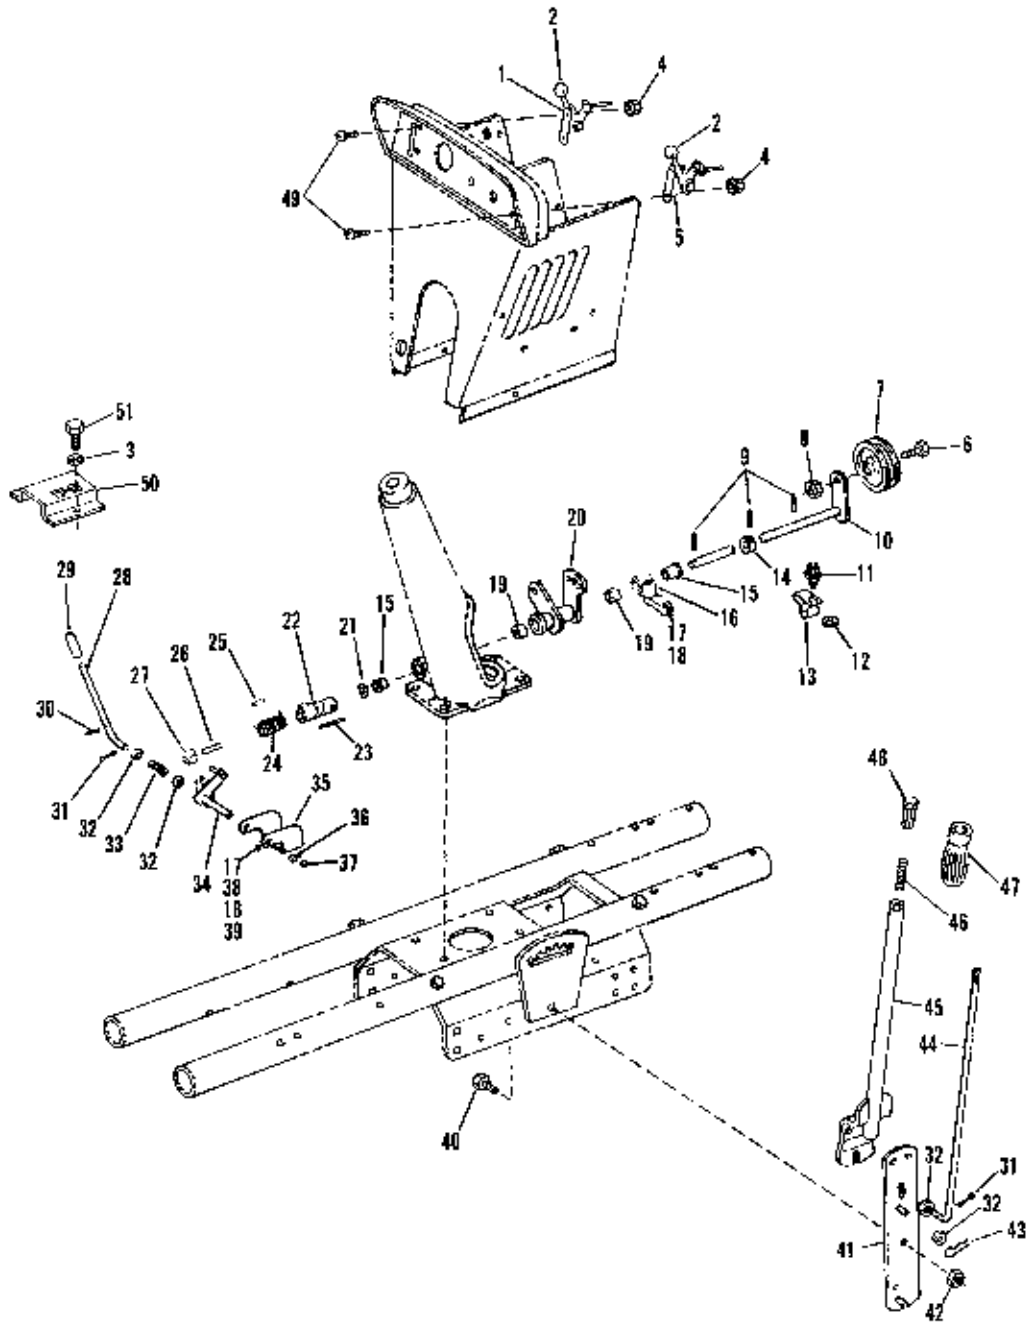

•Common Hardware - Purchase locally (Grade 5 where applicable)

BOLENS 12 HP TRACTOR

Figure 4. HAND CONTROLS and LIFT ASSEMBLY

MODEL 1255 (G-12)- Serial Number 0100101 thru 0199999

REF. NO.	PART NO.	DESCRIPTION	NO. REQ'D.
1	1723439	Control, Choke (Incl. Ref. No. 2)	1
2	1724527	Knob Only	2
3	1187612	Lockwasher, 1/4	1
4	1185985	Nut w/Lockwasher (Keys) #10-24	4
5	1723440	Control, Throttle (Incl. Ref. No. 2)	1
6	1100086	Hex Hd. Capscrew, 3/8-16 x 2-1/4	1
7	1713803	Idler Pulley	1
8	1110108	Lock Nut, 3/8-16	1
9	1704692	Pin, Drive 1/8 x 1	3
10	1726541	Shaft Assy., PTO Control	1
11	1720963	Switch, Safety Interlock	1
12	1721070	Nut, Pal 9/16-18	1
13	1722717	Spring, Interlock Actuating	1
14	1720962	Carn. Interlock Switch	1
15	1185647	Bearing, Nylon	2
16	1716590	Support Shaft	1
17	1100044	Hex Hd. Capscrew, 5/16-18 x 3/4	3
18	1100242	Lockwasher, 5/16	3
19	1185586	Nylined Bearings	2
20	1731955	Clutch Control Arm Assy	1
21	1706782	Washer, Bowed	1
22	1723370	Pivot, PTO Control	1
23	1120210	Pin, Roll 3/16 x 1	1
24	1726632	Spring, Torsion	1
25	1185892	Pin, Drive 1/8 x 1	1

REF. NO.	PART NO.	DESCRIPTION	NO. REQ'D.
26	1891696	Pin, Drive 5/16 x 1-1/2	1
27	1723368	Block, Pivot	1
28	1723379	Handle, PTO Control	1
29	1725523	Grip, Plastic	1
30	1177625	Pin, Drive	1
31	1100346	Pin, Cotter 3/32 x 3/4	2
32	1100243	Lockwasher, 3/8	4
33	1723367	Spring, Compression	1
34	1723380	Pivot Assembly, PTO	1
35	1723381	Support, PTO Control	1
36	1714243	Bushing, Nylon	2
37	1185257	Ring, Retaining	2
38	1107382	Flat Washer, 5/16	2
39	1186230	Hex Nut, 5/16-18	2
40	1100067	Hex Hd. Capscrew, 1/2-13 x 2	1
41	1714575	Lift, Tool	1
42	1185496	Nut, Self Locking Jam 1/2-13	1
43	1703011	Spring, Cotter	1
44	1714645	Rod	1
45	1714577	Handle, Tool	1
46	1713075	Spring, Compression	1
47	1715575	Grip, Tool Lift	1
48	1714644	Plunger, Tool Lift	1
49	1118287	Screw, Oval Hd. Phil. Rec., #10-24 x 5/8	4
50	1723382	Quadrant, PTO	1
51	1185211	Hex Hd. Screw, Thread Cutting, 1/4-20 x 1-1/2	2