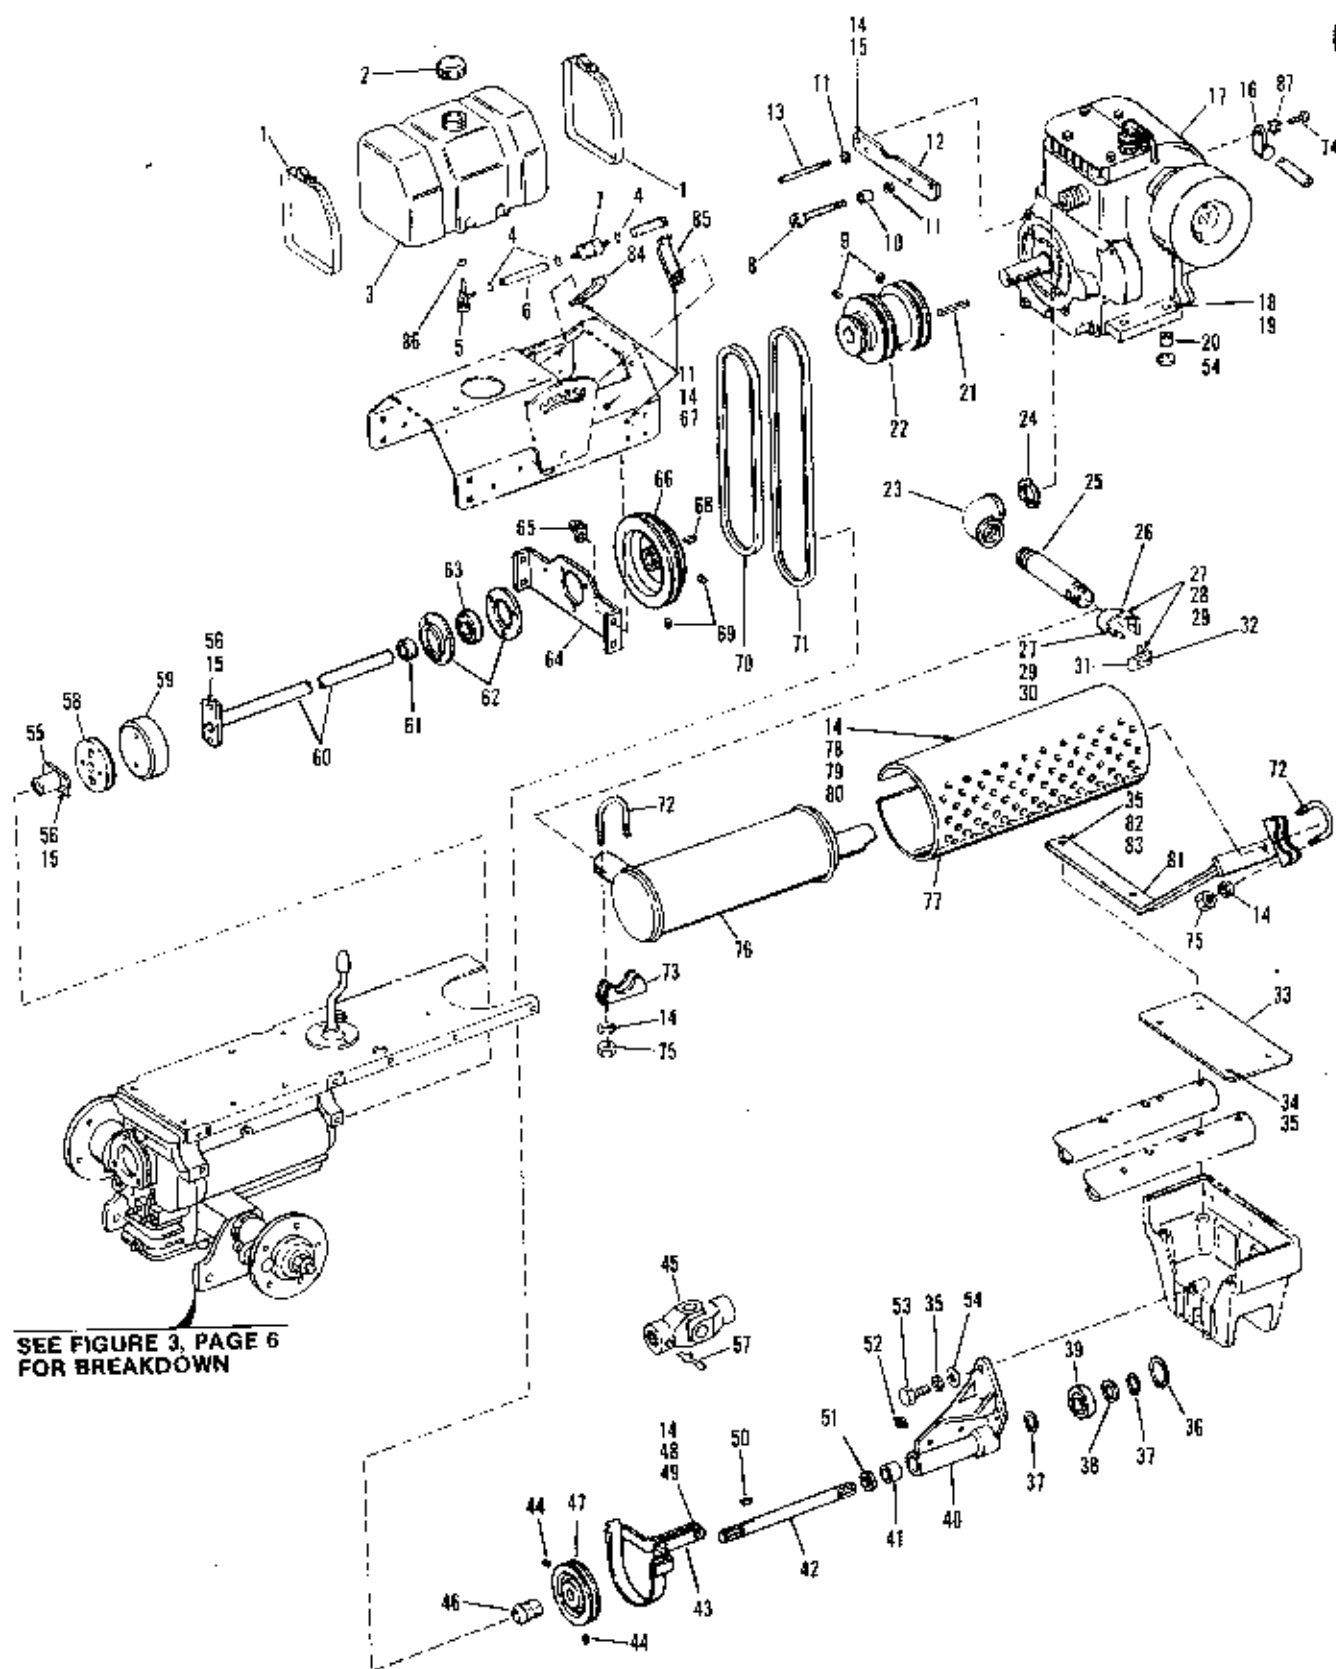

•Common Hardware-purchase locally (Grade 5 where applicable)

BOLENS 12 HP TRACTOR

Figure 2. ENGINE and DRIVE ASSEMBLY

MODEL 1255 (G-12) - Serial Number 0100101 thru 0199999

REF. NO.	PART NO.	DESCRIPTION	NO. REQ'D.
1	1723413	Strap, Gas Tank	2
2	1723473	Cap, Gas Tank	1
3	1721579	Tank, Gasoline	1
4	1718185	Clamp, Hose	4
5	1723518	Outlet, Gas Tank	1
6	1723519	Fuel Line	1
7	1727491	Filter, Fuel Line	1
8	1717340	Bolt Guide Assembly	1
9	1103470	Set screw, 5/16-18 x 1/2	2
10	1713790	Spacer	1
11	1186230	Hex Nut, 5/16-18	12
12	1725616	Belt Guide Bracket	1
13	1717339	Belt Guide Rod	1
14	1100242	Lockwasher, 5/16	20
15	1110818	Screw, Knl. Socket Hd. 5/16-18 x 3/4	6
16	1717854	Clamp, Wire	1
17		Tecumseh Engine, HH120	1
18	1726807	Screw, 3/8-16 x 3-3/4	4
19	1103995	Lockwasher, 3/8 Tooth	4
20	1725619	Spacer	4
21	1187474	Square Key, 1/4 x 2-1/4	1
22	1731271	Sheave, Engine	1
23	1721270	Elbow, 90°	1
24	1721036	Lock Nut, Hex 1 NPT	1
25	1727858	Exhaust Pipe	1
26	1725642	Support, Exhaust Manifold	1
27	1100241	Lockwasher, 1/4	3
28	1100804	Hex Hd. Capscrew, 1/4-20 x 1/2	3
29	1110106	Self Locking Nut, 1/4-20	3
30	1100807	Hex Hd. Capscrew, 1/4 20 x 2	1
31	1723659	Bracket, Throttle Wire	1
32	1185987	Screw/Lockwasher, #10-24 x 5/8	1
33	1713394	Plate, Cover	1
34	1111614	Hex Hd. Capscrew, 3/8-16 x 3	4
35	1100243	Lockwasher, 3/8	7
36	1118730	Ring, Retaining	1
37	1185649	Ring, Retaining	2
38	1721590	Washer - Seal	1
39	1185605	Bearing, Ball	1
40	1715785	Support, PTO	1
41	1185010	Bearing, Needle	1
42	1721589	Shaft, PTO	1
43	1717334	Belt Guide, PTO	1
44	1185550	Set screw, 3/8-16 x 5/16	2
45	1715008	Universal Joint	1