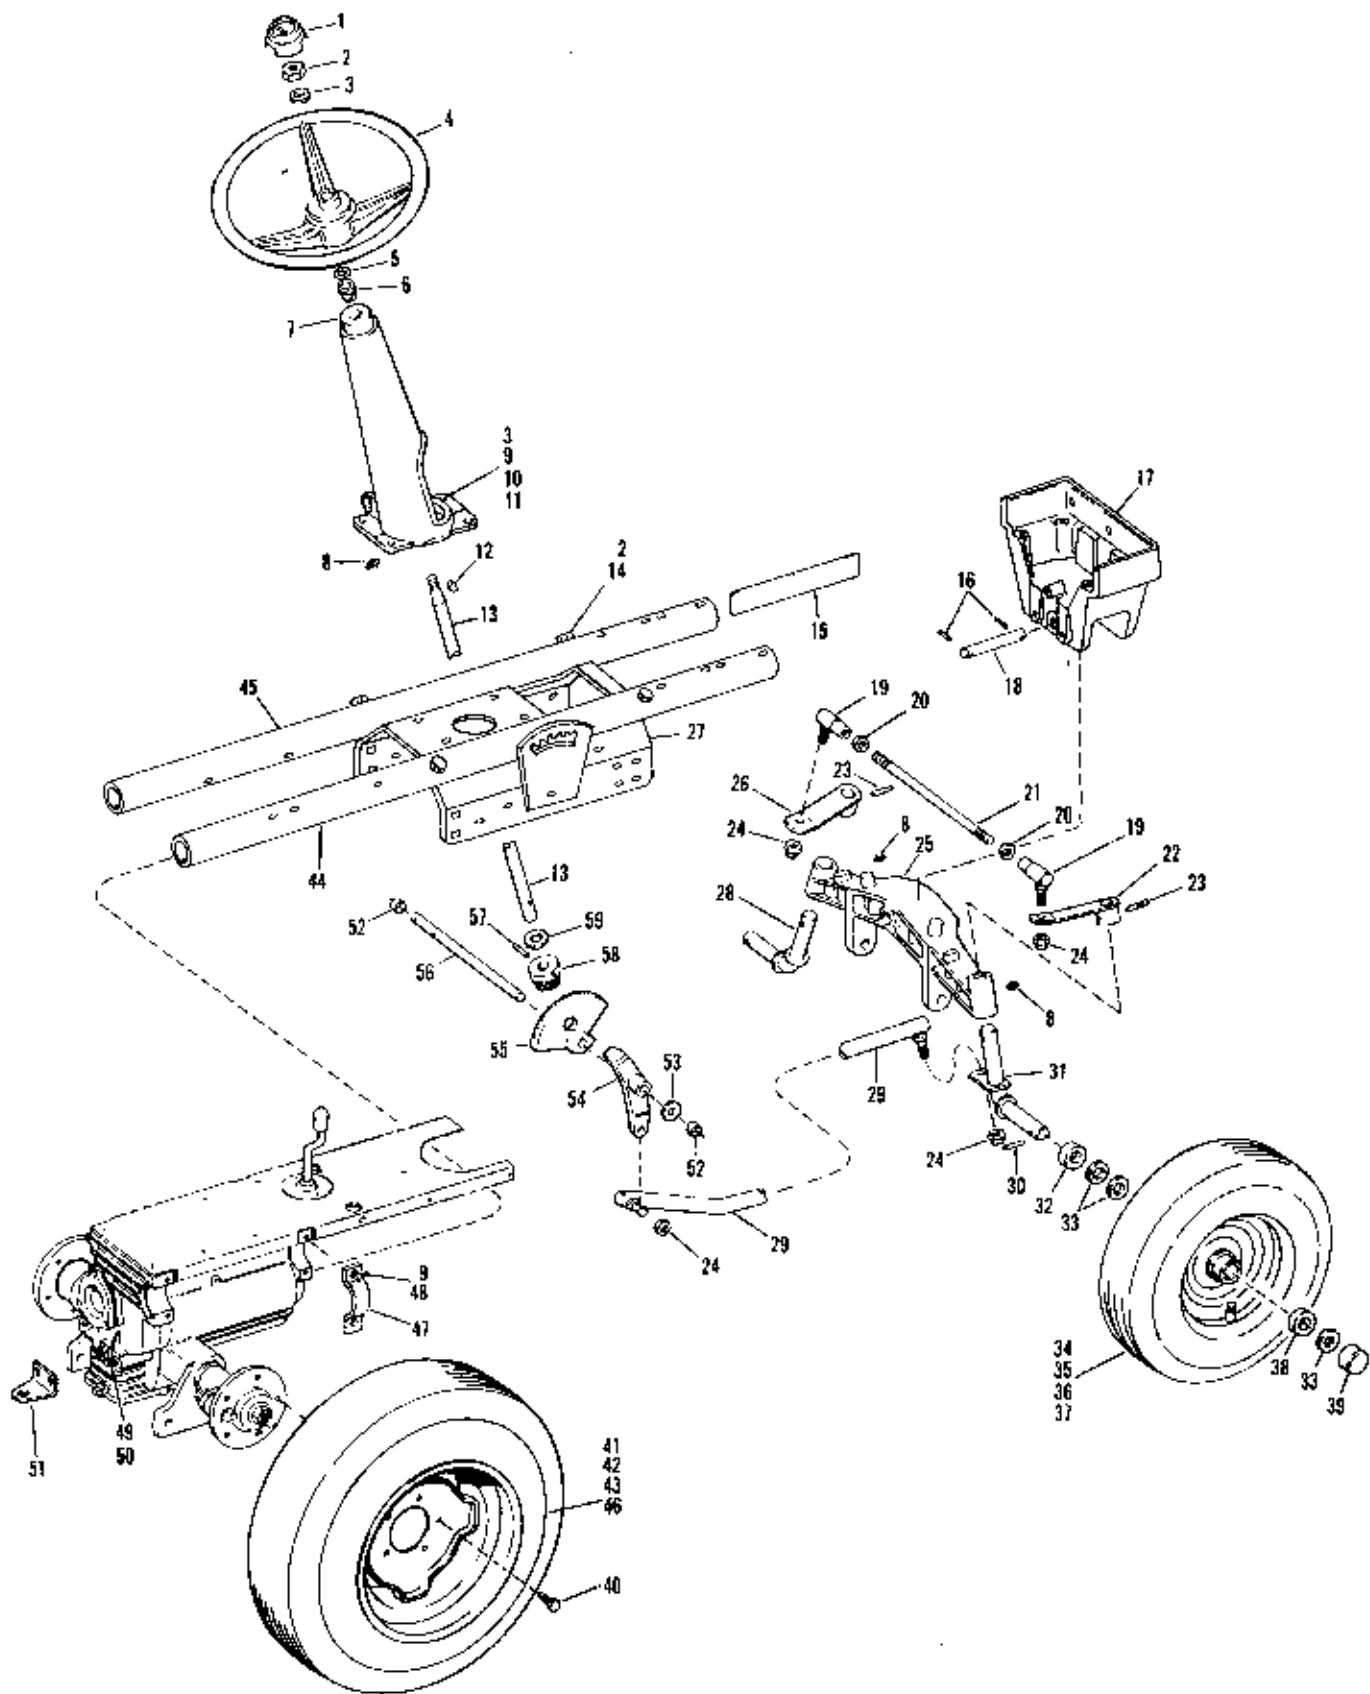

*Common Hardware - purchase locally (Grade 5 where applicable)

3OLENS 12 HP TRACTOR

Figure 6. FRAME, STEERING and AXLE ASSEMBLIES

MODEL 1255 (G-12)- Serial Number 0100101 thru 0199999

REF. NO.	PART NO.	DESCRIPTION	NO. REQ'D.	REF. NO.	PART NO.	DESCRIPTION	NO. REQ'D.
1	1731551	Cap, Steering Wheel	1	36	1715789	Wheel (Incl Ref. No. 34)	2
2	1110108	Lock Nut, 3/8-16	5	37	1728393	Tubless Tire 16 x 6.50-8 (Carlisle)	2
3	1707383	Flat Washer, 3/8	5			(Goodyear Softrac)	2
4	1731552	Steering Wheel	1			Tubless Tire 16 x 6.50-8 (Goodyear Softrac)	2
5	1713122	Washer, Bowed	1	38	1185615	Bearing, Ball	2
6	1717263	Bearing	1	39	1715899	Dust Cap, 1-1/2 ID	2
7	1717258	Support, Steering	1		1721245	Dust Cap, 1 5/8 ID	2
8	1185976	Grease Fitting	3	40	101085	Bolt, Hub	10
9	1100243	Lockwasher, 3/8	12	41	1715787	Wheel Only	2
10	1186231	Hex Nut, 3/8-16	4	42	1727300	Tubless Tire 23 x 9.50-12 (Carlisle)	2
11	1100043	Hex Hd. Capscrew, 3/8-16 x 1-1/4	4			Tubless Tire 23 x 9.50-12 (Goodyear Softrac)	2
12	1104436	Key, Woodruff, 3/16 x 3/4	1	43	1716011	Valve Stem Assembly	2
13	1717269	Steering Shaft	1	44	1722014	Frame, Tube R.H.	1
14	1100770	Hex Hd. Capscrew, 3/8 16 x 2-3/4	4	45	1722015	Frame, Tube L.H.	1
15	1723711	Plate, Reinforcement	4	MODEL 18834 AGRI. TIRE KIT			
16	1185232	Pin, Drive 3/16 x 1-1/4	2	46	1715787	Wheel Assembly	2
17	1717270	Support, Axle	1		1716011	Valve	2
18	1713383	Pivot Axle	1		1723199	Tire 23 x 10.50-12	2
19	1713361	Ball Joint	2	47	1731869	Cap, Mounting	4
20	1103926	Nut, Hex Jam 1/2-20	2	48	1100047	Hex Hd. Capscrew, 3/8-16 x 1-1/2	8
21	1713365	Rod, Tie	-1	49	1100245	Lockwasher, 1/2	2
22	1723355	Tie Rod Arm Assy. R.H.	1	50	1186233	Hex Nut, 1/2-13	2
23	1891696	Pin, Drive 5/16 x 1-1/2	2	51	1714101	Hitch	1
24	1110152	Self Locking Nut, 1/2-20	4	52	1185558	Bearing, Sleeve	2
25	1723343	Axle, Front	1	53	1705092	Flat Washer	1
26	1723354	Tie Rod Arm Assy. L.H.	1	54	1716963	Arm, Steering	1
27	1717315	Plate Assy., Mounting	1	55	1713809	Gear, Steering	1
28	1723346	Spindle Assy. L.H.	1	56	1714840	Shaft, Cross	1
29	1717462	Drag Link	1	57	1185264	Pin, Drive 1/4 x 2	1
30	1185348	Roll Pin, 1/4 x 1-1/4	2	58	1713811	Pinion, Steering	1
31	1723345	Spindle Assy. R.H.	1	59	1708012	Flat Washer	1
32	1185616	Bearing, Ball w/Seal	2				
33	1700821	Washer, Thrust	6				
34	1109954	Grease Fitting	2				
35	1715855	Valve Stem Assembly	2				