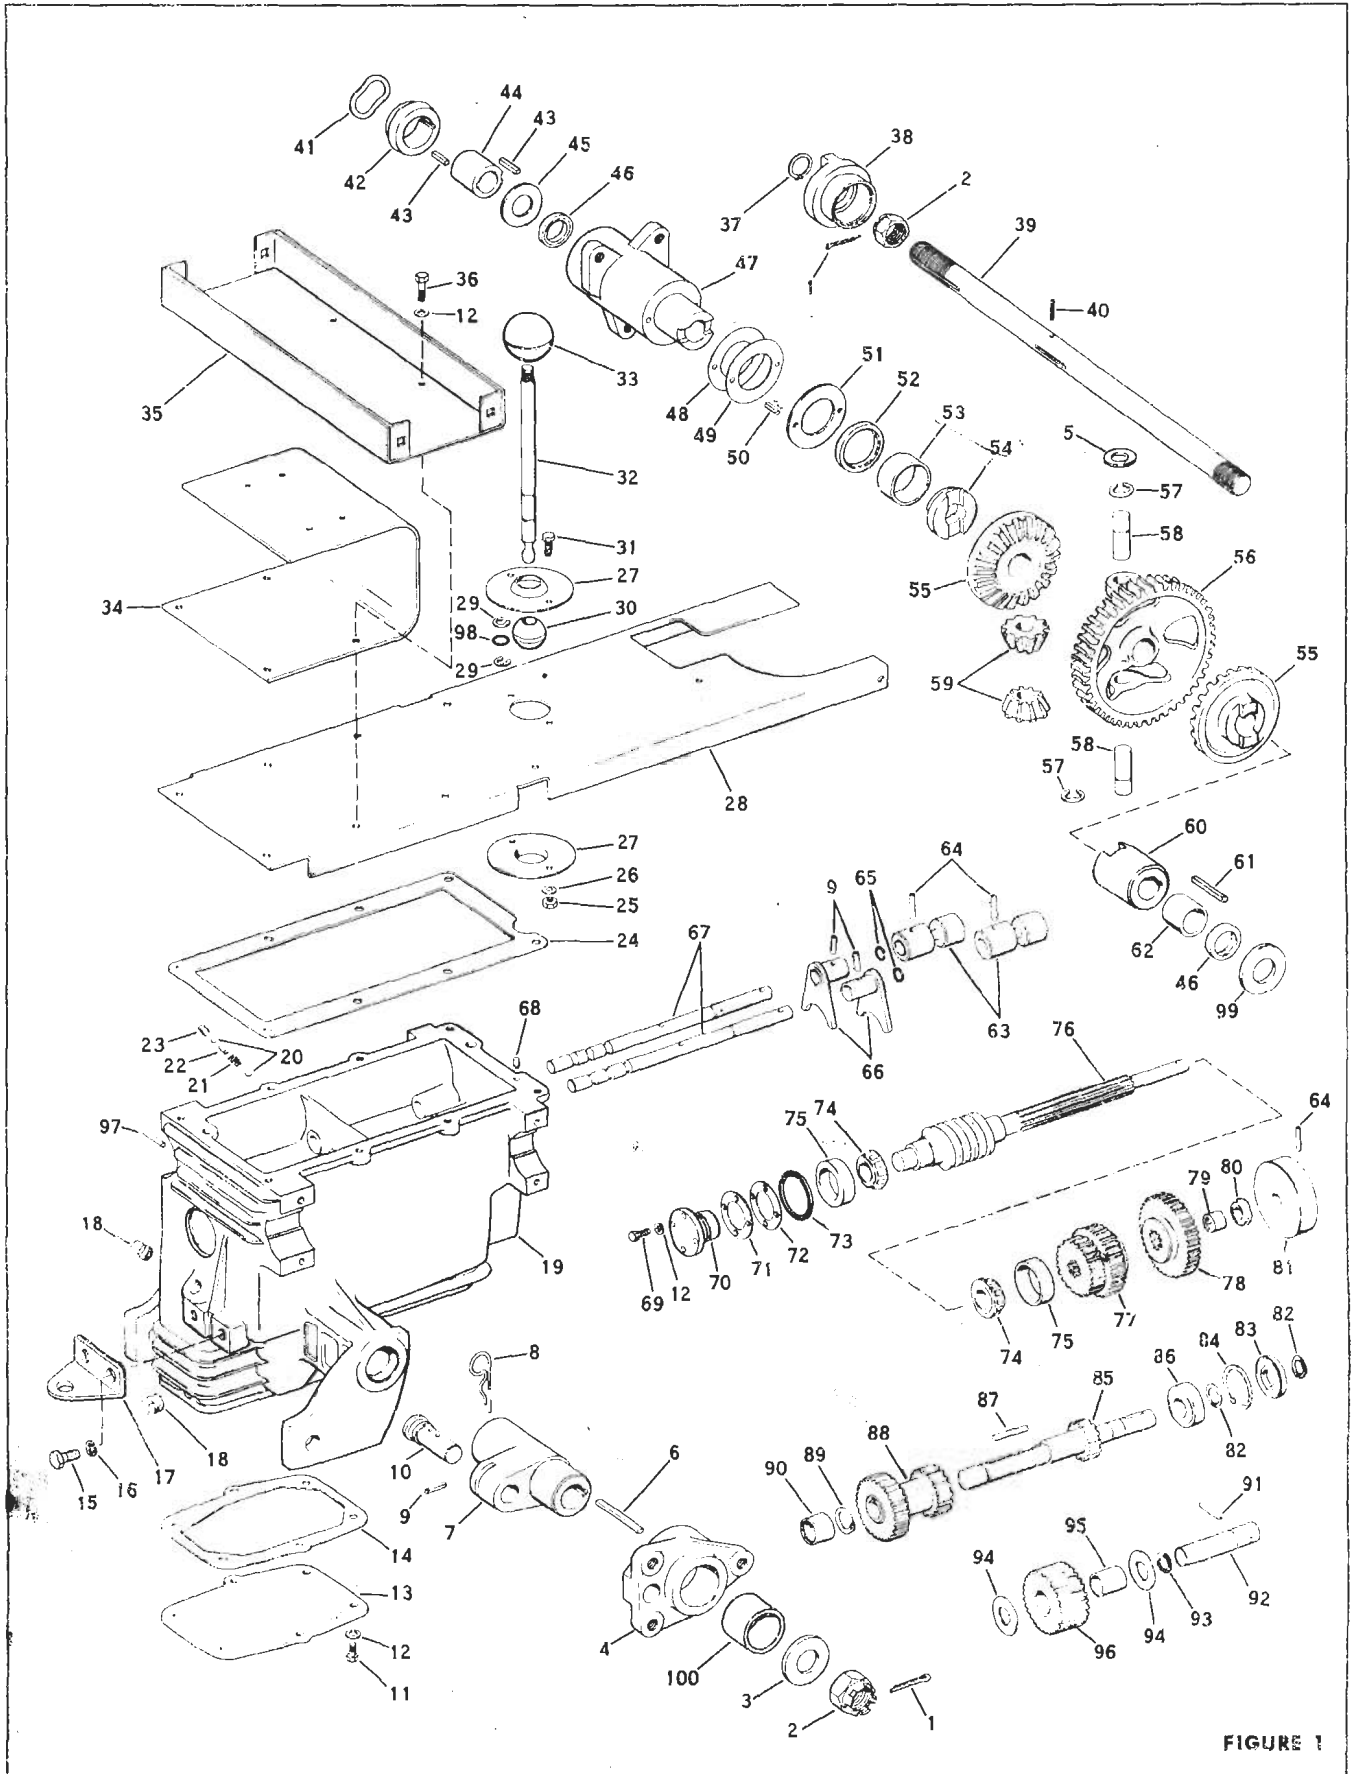

TRANSMISSION ASSEMBLY MODELS 188-01 & 02 AND MODELS 189-01 & 02

FIGURE 1

TRANSMISSION ASSEMBLY MODELS 188-01 & 02 AND MODELS 189-01 & 02

Ref. No.	Part No.	Description	No. Req'd.
1	1100352	Cotter Pin 1/8 x 1-1/2	2
2	1120129	Hex Nut 1-14	2
3	1716741	Flat Washer	1
4	1716694	Free Wheeling Hub	1
5	1712763	Washer	4
6	1703053	Sq. Key 1/4 x 2-3/4	1
7	1715725	Drive Collar	1
8	1185590	Hitch Pin	1
9	1703066	Drive Pin 1/8 x 3/4	3
10	1713426	Lock Pin	1
11	1106872	Capscrew 5/16-18 x 5/8	6
12	1100242	Lockwasher 5/16	20
13	1713428	Cover	1
14	1713427	Gasket	1
15	1106985	Capscrew 1/2-13 x 1	2
16	1100245	Lockwasher 1/2	2
17	1714101	Hitch	1
18	1105678	Pipe Plug	2
19	1713465	Gear Case	1
20	1713416	Ball	2
21	1713417	Spring	1
22	1713421	Pin	1
23	1185342	Set Screw 5/16-18 x 3/8	1
24	1713429	Gasket	1
*25	1103838	Hex Nut 1/4-20	2
*26	1100241	Lockwasher 1/4	2
*27	1713455	Bearing Retainer	2
*28	1713430	Cover Plate	1
*29	1118804	Retaining Ring	2
*30	1713423	Pivot Ball	1
*31	1106832	Capscrew 1/4-20 x 5/8	2
*32	1713420	Shifter Lever	1
*33	1715651	Knob	1
*34	1713415	Seat Support (188)	1
*35	1713820	Fender Support (188)	1
*36	1106876	Capscrew 5/16-18 x 7/8	8
37	1180025	Retaining Ring	1
38	1714564	Adjusting Nut	1
39	1714567	Rear Axle	1
40	1713432	Drive Pin 3/16 x 1-1/4	1
41	1714572	Spring Washer	4
42	1714562	Drive Cone	1
43	1104336	Sq. Key 1/4 x 1	2
44	1714561	Coupling	1
45	1713468	Thrust Washer	1
46	1185295	Oil Seal	2
47	1716702	Wheel Hub	1
48	1714558	Shim - .020	As Req.
49	1714559	Shim - .005	As Req.
50	1713457	Drive Pin	2

Ref. No.	Part No.	Description	No. Req'd.
51	1714557	Thrust Bearing	1
52	1185426	Oil Seal	1
53	1714571	Bronze Bearing	1
54	1714565	Coupling	1
55	1714917	Bevel Gear	2
56	1713411	Worm Wheel	1
57	1177567	Retaining Ring	2
58	1713467	Pinion Shaft	2
59	1713466	Bevel Pinion	2
60	1714566	Drive Hub	1
61	1104337	Sq. Key 1/4 x 1-1/2	1
62	1185300	Bronze Bearing	1
63	1713422	Connector	2
64	1704692	Roll Pin 1/8 x 1	3
65	1177388	O-Ring	2
66	1716489	Shifter Arm	2
67	1713424	Shifter Shaft	2
68	182682	Breather	1
69	1106878	Capscrew 5/16-18 x 1	4
70	1714290	Bearing Retainer	1
71	1714291	Shim - .010	As Req.
72	1714292	Shim - .003	As Req.
73	1185572	O-Ring	1
74	1185275	Bearing Cone	2
75	1185276	Bearing Cup	2
76	1713408	Worm Shaft	1
77	1713439	Sliding Gear	1
78	1713409	Gear	1
79	1185165	Needle Bearing	1
80	1891820	Oil Seal	1
81	1713597	Brake Drum	1
82	1118809	Retaining Ring	2
83	1185352	Oil Seal	1
84	1700012	Retaining Ring	1
85	1713442	Shaft	1
86	1104440	Ball Bearing	1
87	1108841	Sq. Key 3/16 x 1-1/2	1
88	1713436	Gear and Shaft	1
89	1113527	Retaining Ring	1
90	1185280	Needle Bearing	1
91	1185232	Drive Pin 3/16 x 1-1/4	1
92	1713419	Shaft	1
93	1185360	O-Ring	1
94	1707546	Flat Washer	2
95	1185113	Bronze Bearing	1
96	1713412	Gear	1
97	1120209	Drive Pin 3/16 x 3/4	1
*98	1706782	Bowed Washer	1
99	1711786	Thrust Bearing	1
100	1185646	Bearing	2

*Indicates Parts not Included with Gear Case Assembly Part No. 1714999.