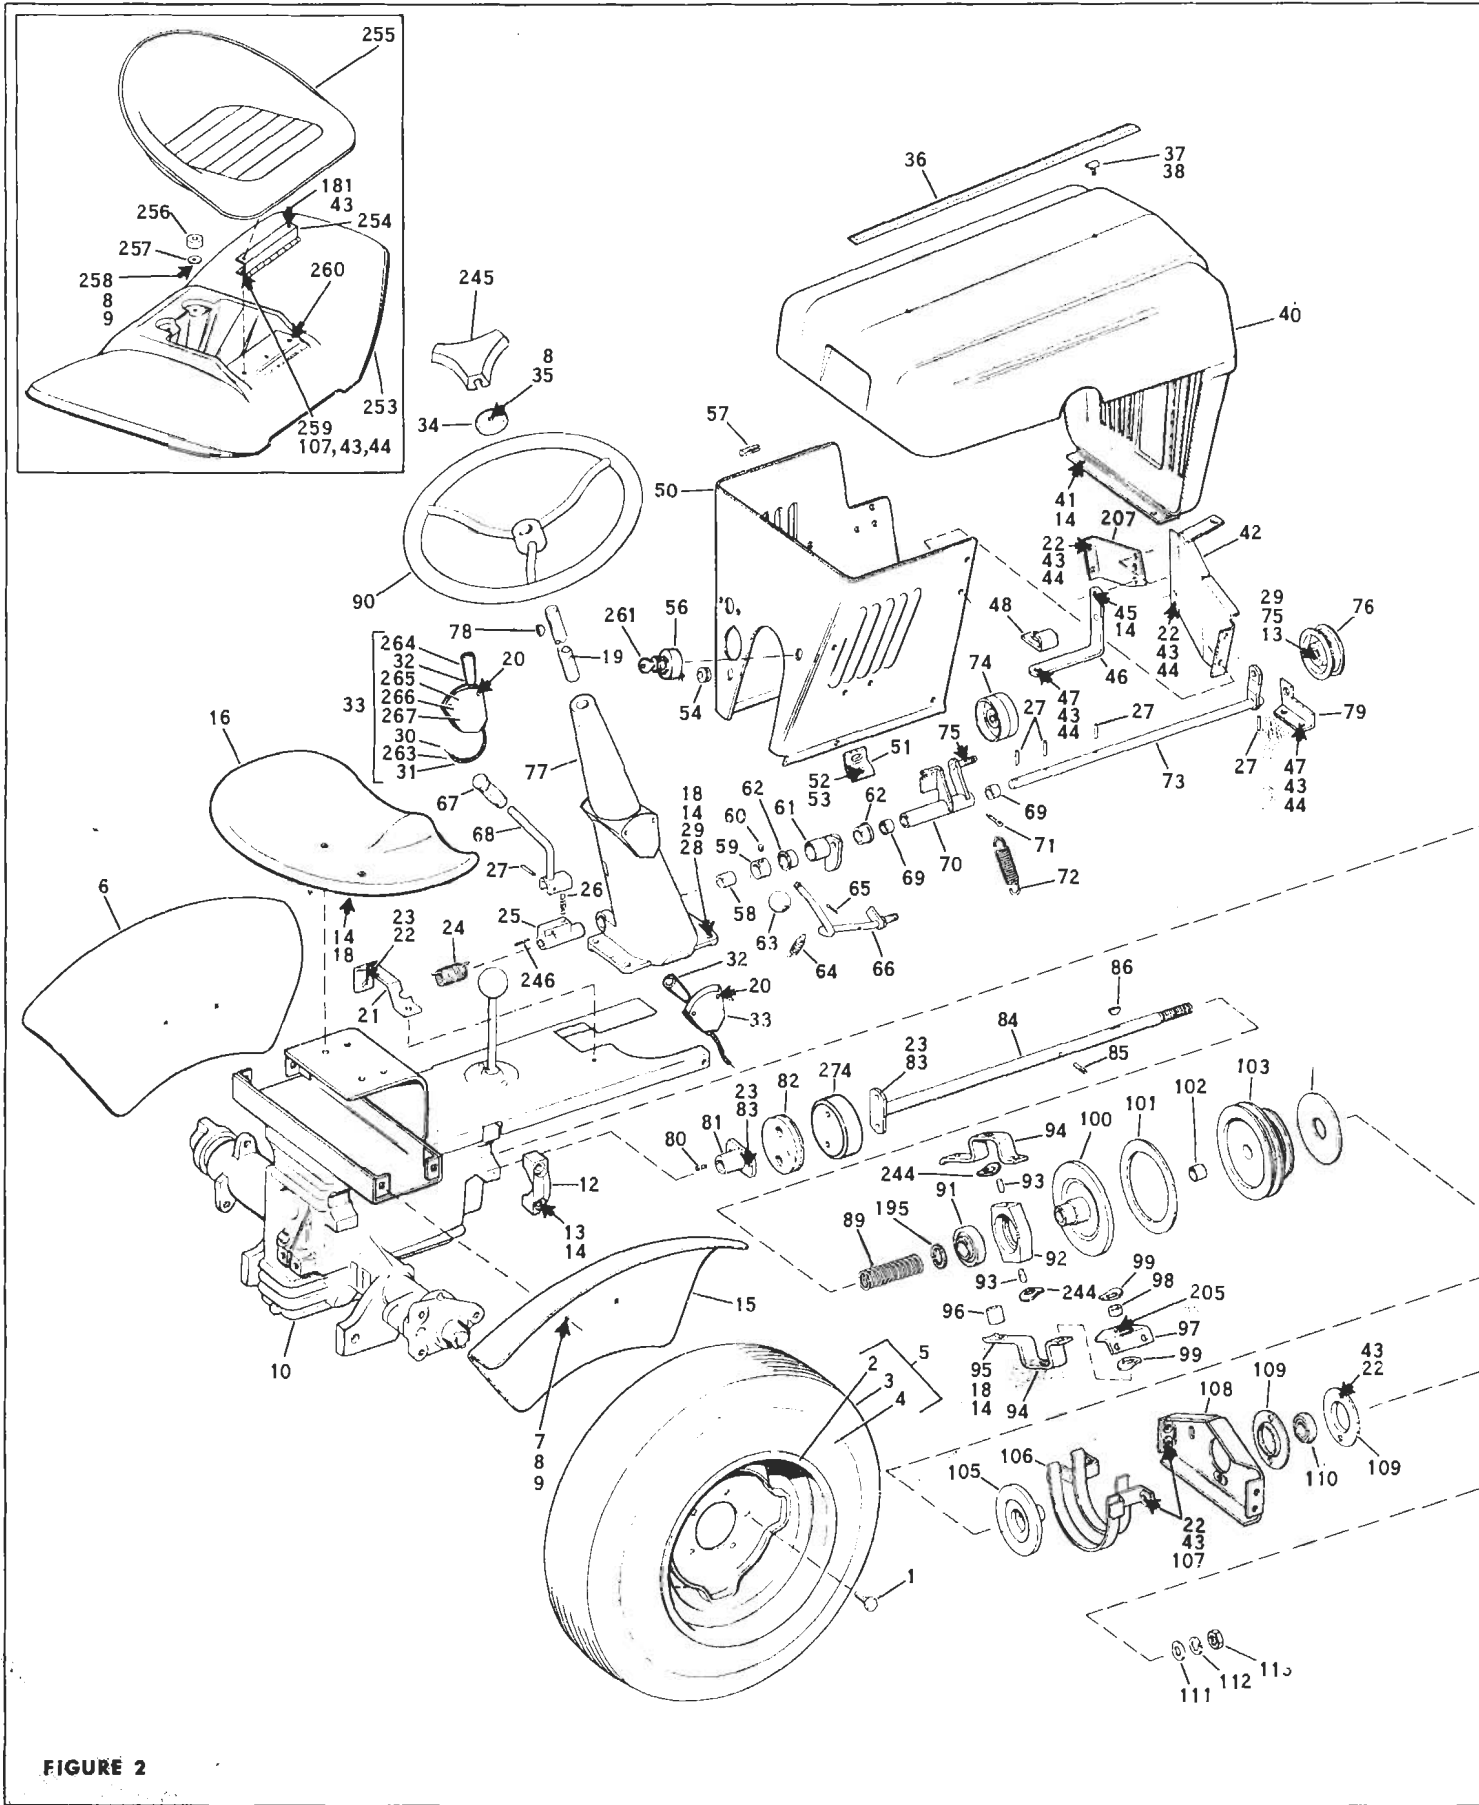

*Indicates Parts not Included with Gear Case Assembly Part No. 1714999.

TRACTOR ASSEMBLY MODELS 188-01 & 02 AND MODELS 189-01 & 02

FIGURE 2

TRACTOR ASSEMBLY MODELS 188-01 & 02 AND MODELS 189-01 & 02

Ref. No.	Part No.	Description	No. Req'd.
1	101085	Hub Bolt	6
2	1700953	Wheel Only (188)	2
	1715787	Wheel Only (189)	2
3	1713002	Tire 6-12 (188)	2
	1715856	Tire - Tubeless 8 x 12 (189)	2
4	1701475	Tube 6-12 (188)	2
	1716011	Valve Stem Assy (189)	2
5	1712904	Wheel - Tube & Tire Assy (188)	2
	1715866	Wheel & Tubeless Tire Assy (189)	2
6	1716648	Fender - L.H. (188)	1
7	1111250	Carriage Bolt 1/4-20 x 1/2	4
8	1100241	Lockwasher 1/4	14
9	1103838	Hex Nut 1/4-20	12
10	1714999	Transmission Assy	1
11	1106921	Capscrew 3/8-16 x 1-1/8	3
12	1713461	Mounting Cap	4
13	1106930	Capscrew 3/8-16 x 1-3/4	9
14	1100243	Lockwasher 3/8	35
15	1716649	Fender - R.H. (188)	1
16	1709137	Seat (188)	1
17	1703616	Bowed Washer	1
18	1103840	Hex Nut 3/8-16	18
19	1713386	Steering Shaft	1
20	1100135	Rd. Hd. Screw 10-24 x 1	4
21	1713472	Quadrant - Power Take Off	1
22	1106872	Capscrew 5/16-18 x 5/8	16
23	1110107	Lock Nut 5/16-18	12
24	1715680	Spring	1
25	1716239	Pivot (Inc. 246)	1
26	1713391	Spring	1
27	1704692	Roll Pin 1/8 x 1	5
28	1106923	Capscrew 3/8-16 x 1-1/4	6
29	1107383	Flat Washer 3/8	14
30	1715573	Wire	2
31	1715572	Wire Housing	2
32	1715794	Knob Only	2
33	1715729	Control Lever Assy	2
34	1713147	Washer (188)	1
	1716233	Washer (189)	1
35	1118309	Rd. Hd. Screw 1/4-20 x 1/2 (188)	1
	1185622	Rd. Hd. Screw 1/4-20 x 1/2 (189)	1
36	1714875	Moulding Strip	1
37	1185599	Sq. Neck Screw 10-24 x 3/8	2
38	1185600	Washer Nut 10-24	2
39	1720256	Lock Washer #10	1
41	1106940	Capscrew 3/8-16 x 3	8
42	1714676	Heat Shield	1
43	1100242	Lockwasher 5/16	27
44	1103839	Hex Nut 5/16-18	16
45	1106919	Capscrew 3/8-16 x 1	2
46	1714709	Belt Guide	2
47	1106874	Capscrew 5/16-18 x 3/4	6
48	1714615	Belt Guide	2
49	1187857	Set Screw 1/4-20 x 1	2
50	1714670	Rear Panel	1
51	1714642	Brace	2
52	1110685	Slotted Screw 1/4-20 x 5/8	2
53	1185456	Tinnerman Nut	2
54	1185585	Flip Grommet	1