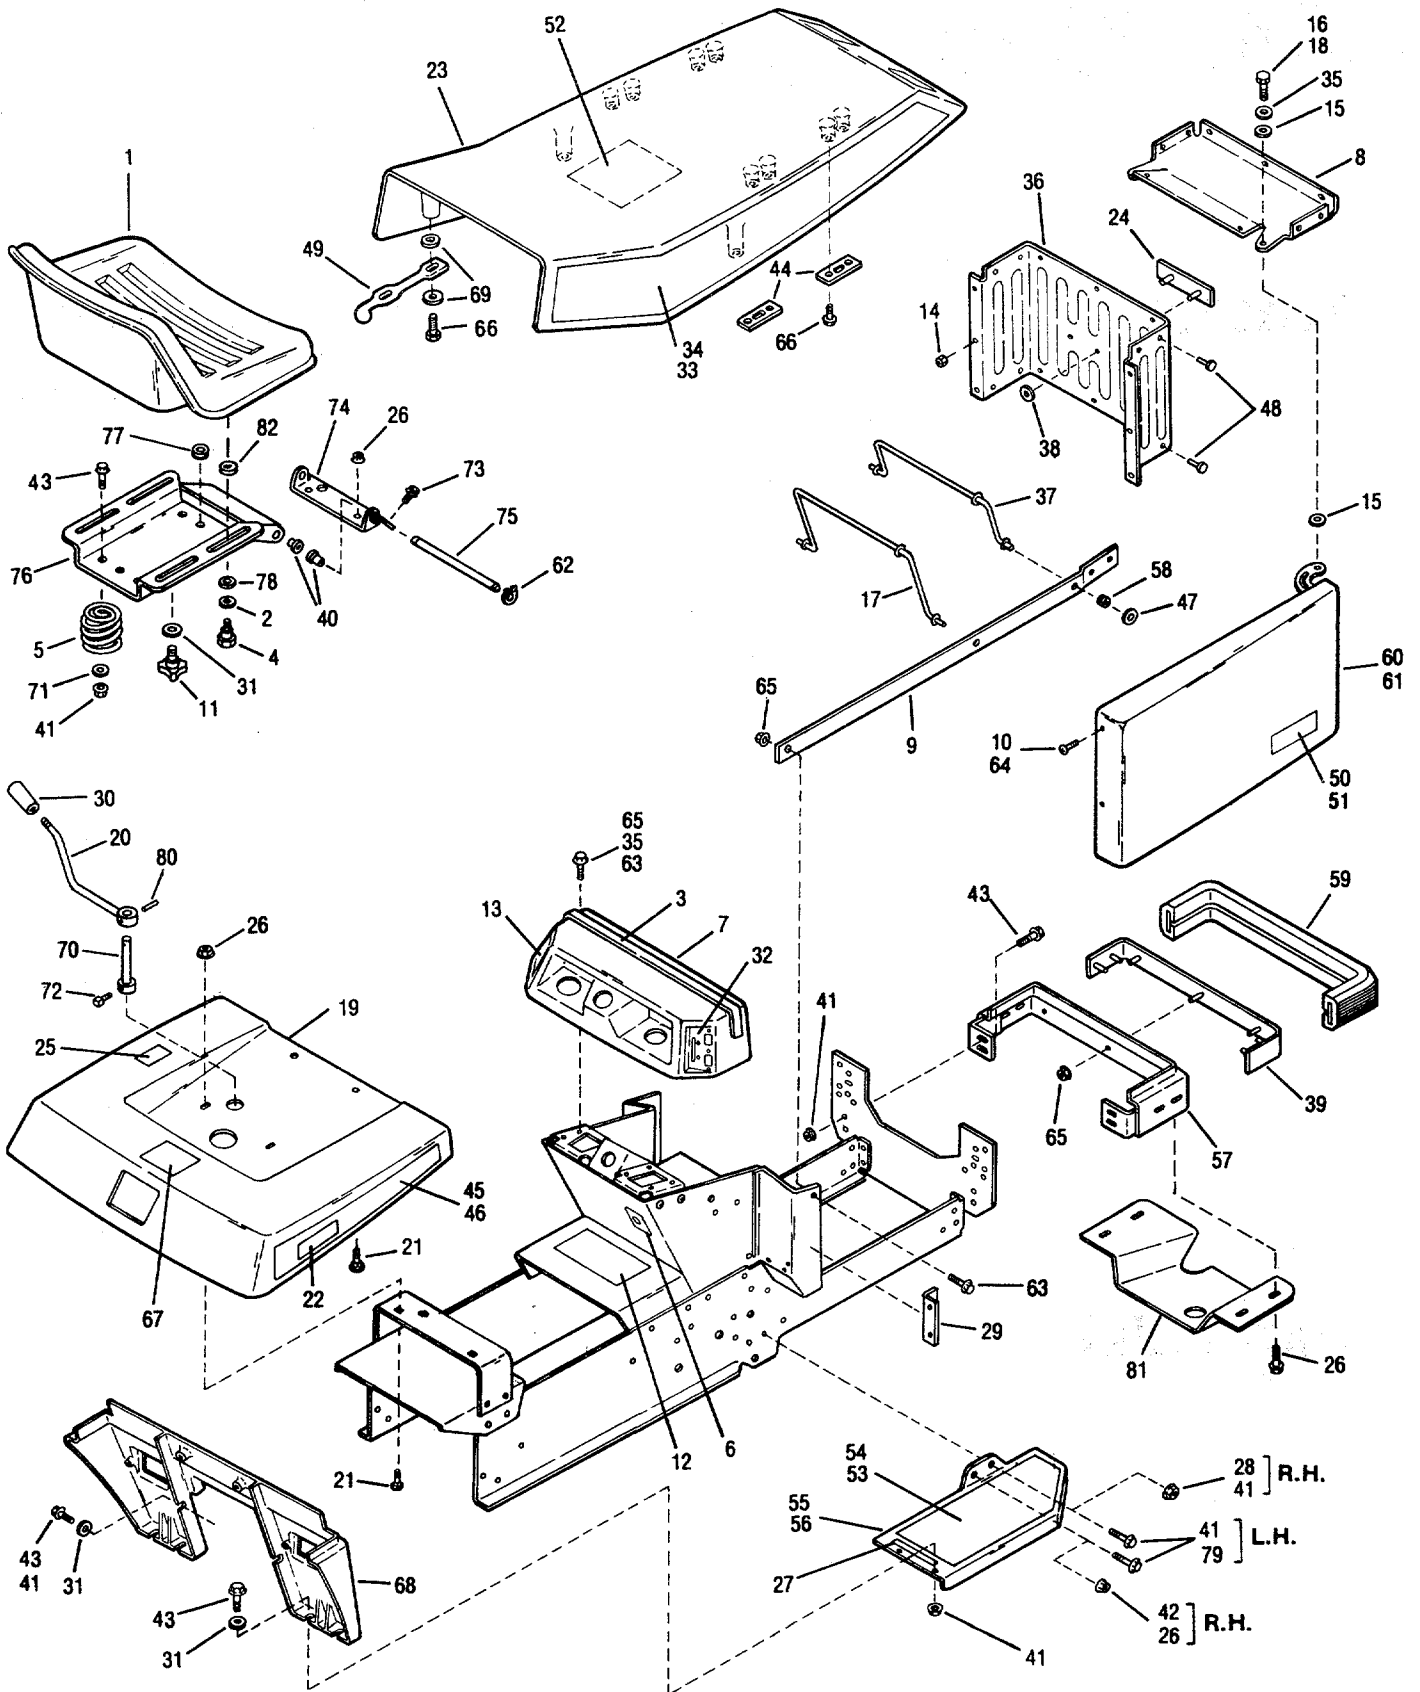


Bolens[®]

Tractor

Model 5117H (1700)

Serial Number 0200101
thru 0399999

Parts List

Bolens 17 HP Tractor

BODY WORK AND TRIM ASSEMBLY

REF. NO.	PART NO.	DESCRIPTION	QTY. REQ.	REF. NO.	PART NO.	DESCRIPTION	QTY. REQ.
1	1755490	Seat.....	1	42	1185872	Truss Screw 5/16-18 x 1	1
2	1705793	Nylon Washer	2	43	• 1186347	Fl. Lock Screw 3/8-16 x 1	12
3	1755516	Hood Pad	1	44	1752902	Hinge Link Retainer	4
4	1754125	Shoulder Bolt.....	2	45	1754624	Fender Decal R.H.	1
5	1755449	Spring	2	46	1754623	Fender Decal L.H.....	1
6	1755504	Decal, Ignition	1	47	1753799	Retainer	4
7	1755413	Instrument Panel.....	1	48	1739918	Pop Rivet.....	14
8	1755628BDG	Grille Cap	1	49	1727127	Latch	2
9	1754100BDG	Grille Support	2	50	1754794	Decal, Side Cover L.H.	1
10	• 1185986	Nut, Keps 10-24.....	4	51	1754795	Decal, Side Cover R.H.	1
11	1731269	Knob	2	52	1753426	Instr. Decal, Service	1
12	1755501	Instruction Decal	1	53	1752893	Foot Rest Pad L.H.	1
13	1752846	Decal, Choke	1	54	1752894	Foot Rest Pad R.H.	1
14	• 1185985	Nut, Keps 10-24.....	6	55	1752250BOW	Foot Rest L.H.	1
15	1755714	Washer, Nylon	4	56	1752251BOW	Foot Rest R.H.	1
16	• 1100805	Hex Screw 1/4-20 x 3/4	2	57	1753921	Grille Support Assembly.....	1
17	1752901	Hinge Link	1	58	1753792	Grommet.....	4
18	1734398	Lock Nut 1/4-20.....	2	59	1755518	Bumper	1
19	1749821BDG	Fender	1	60	1755492BDG	Side Cover Assembly, L.H.....	1
20	1756510	Lever Shaft Ass'y	1	61	1755494BDG	Side Cover Ass'y, R.H.....	1
21	1736098	Carr. Bolt 5/16-18 x 3/4	4	62	1185257	Retaining Ring.....	2
22	1754629	Model Decal	2	63	• 1186309	Fl. Lock Screw 1/4-20 x 5/8	6
23	1752142	Hood.....	1	64	• 1115815	Screw 10-24 x 5/8	4
24	1753939	Logo Plate.....	1	65	• 1186389	Fl. Lock Nut 1/4-20	13
25	1755502	Decal - 2-Speed.....	1	66	• 1185130	Fl. Lock Screw 10-24 x 3/4	8
26	• 1186391	Fl. Lock Nut 5/16-18.....	9	67	1754520	Decal, Fuel Fill	1
27	1755522	Cushion.....	2	68	1749074	Supp. Running Board	1
28	• 1100068	Hex Screw 3/8-16 x 1.....	1	69	• 1736359	Flat Washer #10.....	4
29	1756061BDG	Cover Support	1	70	1756204	Shaft Ass'y, Shift.....	1
30	1755473	Control Knob	1	71	1701055	Flat Washer 3/8	2
31	• 1100256	Flat Washer 3/8	8	72	1738845	Sq. Hd. Set Screw 1/4-20 x 1/2	1
32	1753413	Throttle Decal	1	73	• 1186329	Fl. Lock Screw 5/16-18 x 3/4	2
33	1754621	Hood Decal, L.H.....	1	74	1755456STB	Seat Pivot Bracket	1
34	1754622	Hood Decal, R.H.	1	75	1755622	Rod	1
35	• 1107381	Flat Washer 1/4	6	76	1755620STB	Seat Support Assembly.....	1
36	1755515BDG	Grille Screen	1	77	1755487	Grommet	1
37	1752900	Hinge Link	1	78	1706782	Wave Washer	2
38	1754126	Push Nut	2	79	• 1186345	Fl. Screw 3/8-16 x 3/4	2
39	1755517	Bumper Strap.....	1	80	1120210	Drive Pin 3/16 x 1	1
40	1185779	Bushing	4	81	1757393BDG	Heat Shield	1
41	• 1186393	Fl. Lock Nut 3/8-16.....	18	82	1893445	Washer (3)	2