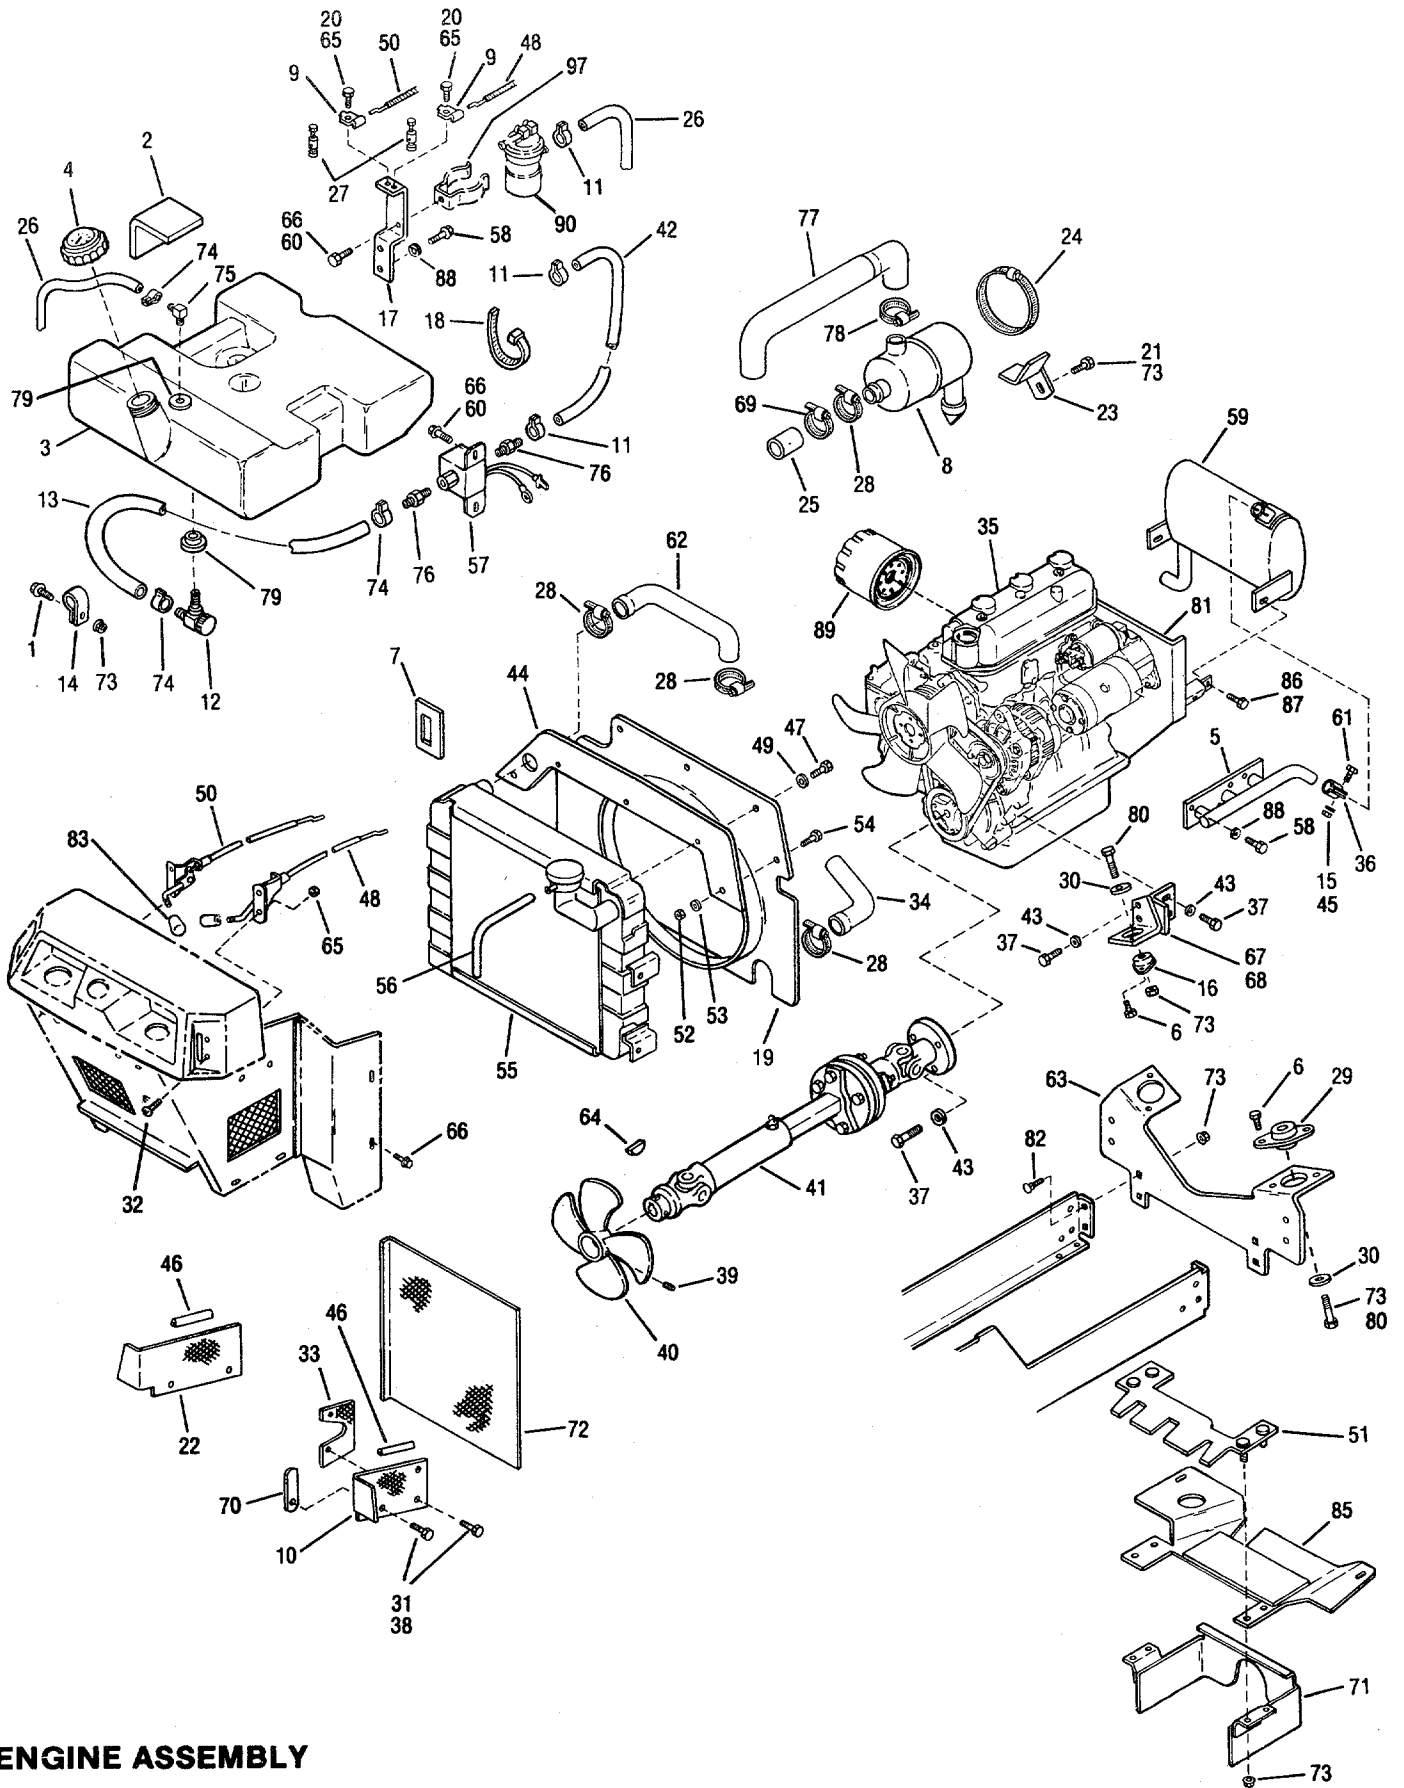

Bolens 17 HP Tractor

ENGINE ASSEMBLY

REF. NO.	PART NO.	DESCRIPTION	QTY. REQ.	REF. NO.	PART NO.	DESCRIPTION	QTY. REQ.
1	1186345	Fl. Screw 3/8-16 x 3/4	8	46	1754204	Trim	2
2	1749079	Fuel Tank Pad	2	47	1111599	Hex Hd. Screw 1/4-20 x 5/8	3
3	1755889	Fuel Tank (Incl. Ref. #4)	1	48	1755722	Throttle Control	1
4	1755726	Fuel Tank Cap	1	49	• 1107381	Flat Washer 1/4	3
5	1752537BDG	Exhaust Manifold	1	50	1755723	Shut Off Control	1
6	1740496	Screw, Thd Cut 5/16-18 x 5/8	8	51	1756259BDG	Heat Shield	1
7	1754200	Air Seal	1	52	1734398	Lock Nut 1/4-20	4
8	1752696	Air Cleaner	1	53	1716233	Flat Washer 1/4	4
	1752695	Air Filter (Only)	1	54	• 1100805	Hex Head Screw 1/4-20 x 3/4	2
9	1713801	Clip	2	55	1753844	Radiator	1
10	1753847BDG	Rear Screen, R.H.	1	56	1756060	Water Line	1
11	1755166	Hose Clamp	3	57	1743165	Fuel Pump	1
12	1747184	Shut Off Valve	1	58	1756212	Hex Screw M8-1.25 x 20	8
13	1760219	Fuel Line	1	59	1755215	Muffler	1
14	1732262	Clamp	1	60	1186389	Fl. Nut 1/4-20	3
15	• 1107382	Flat Washer 5/16	1	61	• 1186102	Carriage Bolt 5/16-18 x 1-1/4	1
16	1751887	Rear Mount	2	62	1752573	Upper Radiator Hose	1
17	1753398BDG	Filter/Cable Bracket	1	63	1752670BDG	Front Plate	1
18	1735531	Cable Tie	4	64	1185885	Woodruff Key 3/16 x 5/8	1
19	1753853	Fan Shroud	1	65	• 1185985	Keps Nut 10-24	4
20	1185130	Sems Screw 10-24 x 3/4	2	66	1186308	Fl. Screw 1/4-10 x 1/2	7
21	1186347	Fl. Screw 3/8-16 x 1	1	67	1755430BDG	Rear Engine Support R.H.	1
22	1753846BDG	Top Screen L.H.	1	68	1755428BDG	Rear Engine Support L.H.	1
23	1755557BDG	Air Cleaner Support	1	69	1721452	Hose Clamp	1
24	1740083	Clamp	1	70	1755571	Flat Strip	1
25	1752571	Hose, Air Cleaner	1	71	1756157BDG	PTO Guard Ass'y	1
26	1754234	Fuel Line	1	72	1753848BDG	Radiator Screen	1
27	1737564	Swivel Ass'y	2	73	1186393	Fl. Nut 3/8-16	14
28	1719167	Hose Clamp	5	74	1750687	Hose Clamp	3
29	1752748	Front Mount	2	75	1752789	Elbow Fitting	1
30	• 1186047	Flat Washer 3/8	4	76	1707369	Fuel Fitting	2
31	• 1185986	Speed Nut	6	77	1752572	Inlet Air Cleaner Hose	1
32	1750962	Fl. Screw 10-24 x 5/8	4	78	1721452	Hose Clamp	1
33	1754199BDG	Front Screen, R.H.	1	79	1738433	Rubber Bushing	2
34	1752574	Lower Radiator Hose	1	80	• 1100086	Hex Screw 3/8-16 x 1-3/4	4
35	*	Mitsubishi Engine 15.5 HP (Model L3A-61BG)	1	81	1755426	Engine Mtg. Plate Ass'y	1
36	1752790	Muffler Clamp	1	82	1739656	Carr. Bolt 3/8-16 x 3/4	4
37	1754236	Hex Screw M10x1.25 x 20	11	83	1755412	Knob	2
38	1750089	Hex Screw 10-24 x 1/2	6	84	1186291	Fl. Screw 10-24 x 3/8	2
39	1737419	Set Screw 5/16-18 x 3/4	2	85	1755218	Heat Shield Ass'y	1
40	1746503	Fan	1	86	1186391	Fl. Nut 5/16-18	2
41	1752570BDG	Drive Shaft	1	87	1186329	Fl. Screw 5/16-18 x 3/4	2
42	1754233	Fuel Line	1	88	• 1100242	Lock Washer 5/16	8
43	• 1100244	Lock Washer, 7/16	11	89	1874139	Oil Filter	1
44	1753395	Hood Seal	1	90	1850128	Fuel Filter	1
45	• 1110107	Hex Locknut, 5/16-18	1	91	1875660	Clamp	1
				92	1186258	Nut, Jam, 5/16-18	2

• Common Hardware - Purchase Locally (Grade 5 where available)

* Order parts from your Authorized Bolens Dealer