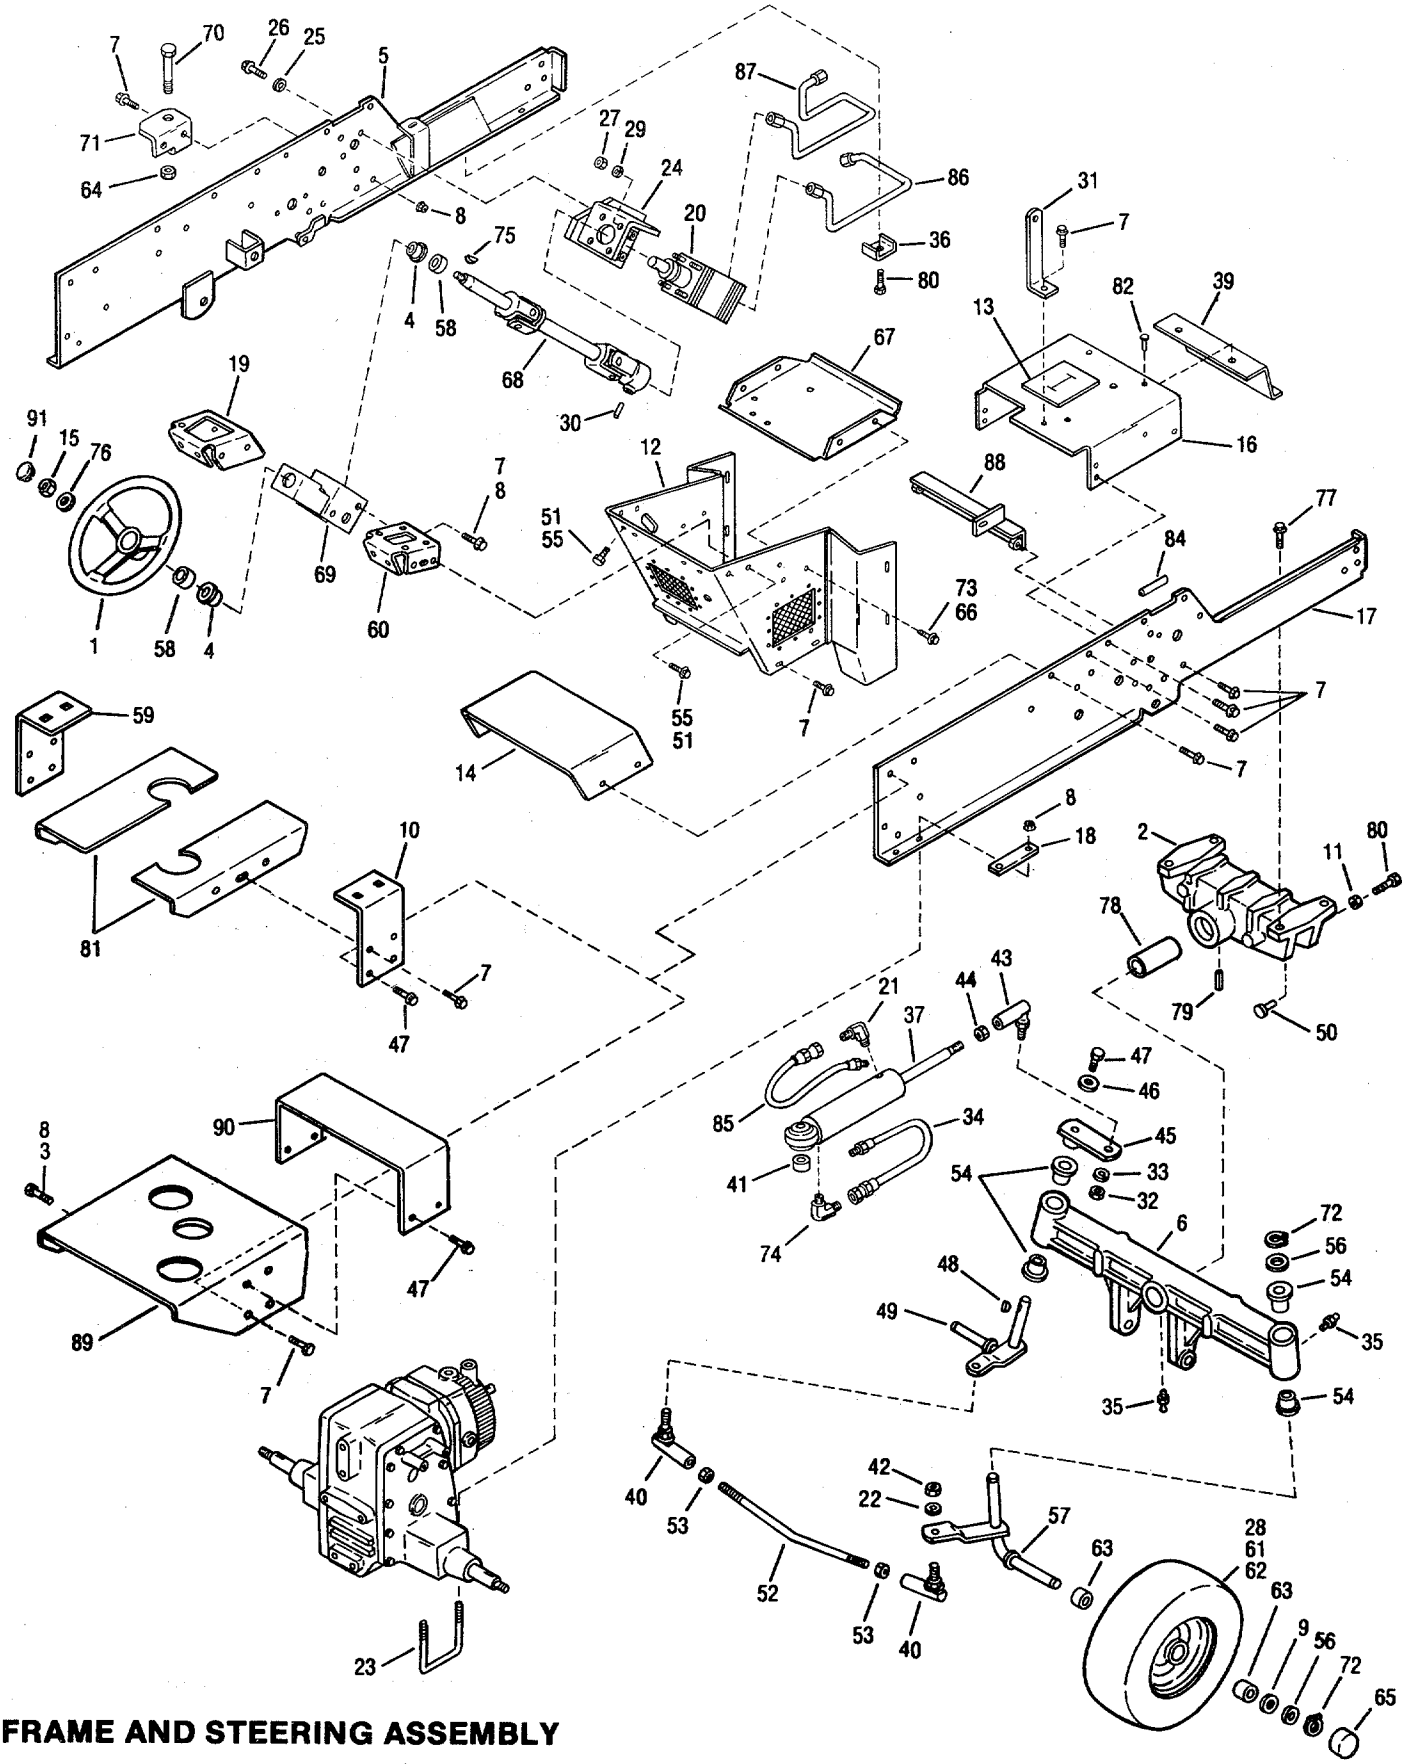

Bolens 17 HP Tractor

FRAME AND STEERING ASSEMBLY

Model 5117H

REF. NO.	PART NO.	DESCRIPTION	QTY. REQ.	REF. NO.	PART NO.	DESCRIPTION	QTY. REQ.
1	1754240	Wheel, Steering (2)	1	46	1186033	Flat Washer 5/16	1
	1758585	Wheel, Steering (3)	1	47	• 1186329	Fl. Screw 5/16-18 x 3/4	5
2	1754321	Bolster	1	48	1186034	Woodruff Key 1/4 x 7/8	1
3	• 1186347	Fl. Screw 3/8-16 x 1	2	49	1752518	Spindle Ass'y L.H. Wheel	1
4	1186332	Bearing, Steering	2	50	1751219	Weld Pin	2
5	1755512BDG	Frame Ass'y, L.H.	1	51	1185872	Screw, Truss Hd. 5/16-18 x 5/8	6
6	1752521	Front Axle (2)	1	52	1746138	Tie Rod	1
	1757627	Front Axle (3)	1	53	• 1186247	Hex Nut 1/2-20	2
7	• 1186345	Fl. Screw 3/8-16 x 3/4	24	54	1752556	Fl. Bearing	4
8	• 1186393	Fl. Nut, 3/8-16	14	55	• 1186391	Fl. Nut 5/16-18	6
9	1715491	Thrust Washer	2	56	1703073	Washer	3
10	1749843BDG	Support R.H. (A)	1	57	1752520	Spindle Ass'y R.H. Wheel	1
11	1186258	Jam Nut 5/16-18	2	58	1800417	Locking Collar	2
12	1755485BDG	Instr. Panel Support	1	59	1755481	Support Fender, L.H. (A)	1
13	1755231	Seal	1	60	1753777BDG	Steering Bracket	1
14	1752732BDG	Tunnel Ass'y	1	61	1744372	Wheel Ass'y (A)	2
15	• 1110108	Nut, Lock 3/8-16	1		1756525	Wheel Ass'y (B)	2
16	1752698BDG	Support Ass'y Battery & Fuel Tank	1	62	1742927	Tire, 16 x 6.50-8	2
	1752701BDG	Frame Ass'y, R.H.	1	63	1744375	Ball Bearing (A)	4
17	1730692BDG	Doubler, Rear	2		1756524	Ball Bearing (B)	4
18	1755461	Steering Bracket	1	64	1110112	Hex Nut 5/8-11	1
19	1752496BDG	Steering Pump	1	65	1744396	Dust Cap	2
20	1756142	Elbow, 90°	1	66	• 1186308	Fl. Screw 1/4-20 x 1/2	4
21	• 1100245	Washer, Lock 1/2	2	67	1752733BDG	Battery Carrier	1
22	1727898	"U" Bolt	2	68	1752222	Steering Shaft Ass'y	1
23	1752763BDG	Steering Pump Supp.	1	69	1753773	Steering Support, Upper	1
24	• 1100244	Lock Washer 7/16"	3	70	1107073	Hex Screw 5/8-11 x 3	1
25	1747656	Hex Screw 7/16-14 x 1	3	71	1751629BDG	Cylinder Bracket	1
26	• 1186211	Hex Nut 5/16-24	4	72	1185689	Retaining Ring	3
27	1718086	Valve	2	73	• 1186389	Fl. Nut 1/4-20	4
28	• 1100242	Lock Washer 3/8	4	74	1185739	Elbow, 90°	1
29	1185348	Roll Pin 1/4 x 1-1/4	1	75	1104436	Woodruff Key 3/16 x 3/4	1
30	1756150BDG	Steering Brace	1	76	• 1107383	Flat Washer 3/8	1
31	1186216	Hex Nut 5/8-18	1	77	• 1186347	Fl. Screw 3/8-16 x 1	7
32	• 1100247	Lock Washer 5/8	1	78	1744374	Tube Pivot	1
33	1754364	Hose Ass'y	1	79	1733103	Roll Pin 5/16 x 3/4	1
34	1185976	Fitting, Grease Thd. Form	3	80	• 1100045	Hex Hd. Screw 5/16-18 x 1	3
35	1722667	Clamp	1	81	1749075	Fuel Tank Support (A)	2
36	1751627BDG	Cylinder	1	82	1185879	Pop Rivet	2
37	1753851BDG	Air Shield	1	84	1752694	Trim	2
38	1713361	Ball Joint	2	85	1752649	Hose Ass'y	1
39	1863072	Sleeve	1	86	1752658	Tube Ass'y (Cyl. to R.T.)	1
40	• 1110152	Lock Nut 1/2-20	2	87	1752657	Tube Ass'y (Cyl. to L.T.)	1
41	1719003	Ball Joint	1	88	1755200	Support, Frame Ass'y	1
42	• 1186249	Hex Nut 5/8-18	1	89	1756512BDG	Support, Fuel Tank (B)	1
43	1752797	Steering Arm Ass'y	1	90	1756513BDG	Support, Fuel Tank (B)	1

• Common Hardware - Purchase Locally (Grade 5 where available)

(A) Serial Number 0200101 thru 0200598

(B) Serial Number 0200599 thru 0299999

(2) Serial Number 0200101 thru 0299999

(3) Serial Number 0300101 thru 0399999