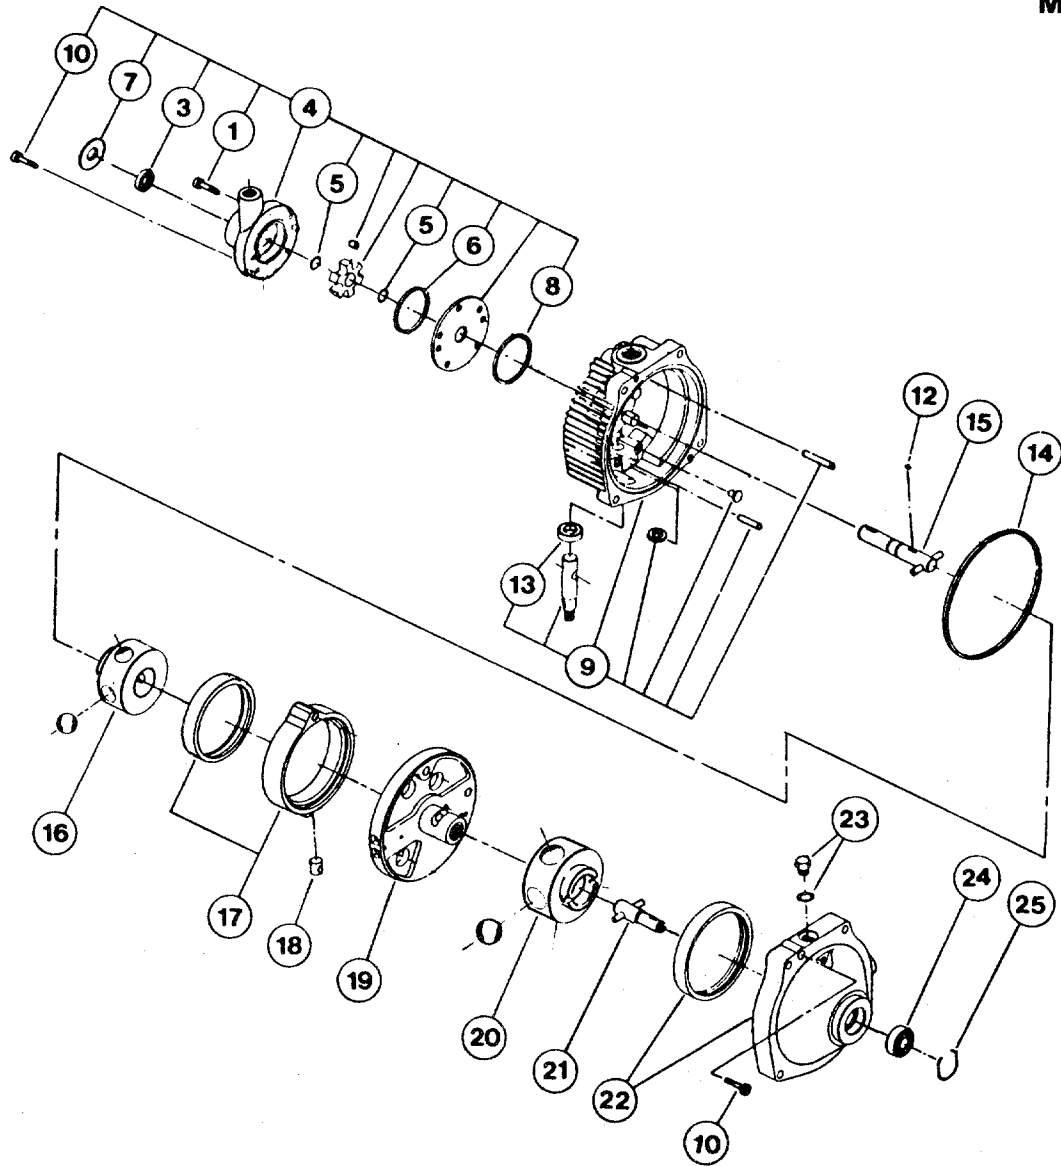

REF. NO.	PART NO.	DESCRIPTION	NO. REQ'D	REF. NO.	PART NO.	DESCRIPTION	NO. REQ'D
1		Socket Hd. Capscrew 5/16-18 x 1-3/4 (Incl. with Ref. No. 4)	1	12	1744159	Drive Pin (Incl. Ref. No. 4)	1
3	1724376	Oil Seal (Incl. with Ref. No. 4)	1	13	1724376	Oil Seal (Incl. Ref. No. 9)	1
4	1744188	Charge Pump Kit (Incl. Ref. Nos. 1, 3, 5, 6, 7, 8, 10 & 12)	1	14	1744185	Square Seal Ring	1
5	1724375	Snap Ring (Incl. with Ref. No. 4)	1	15	1744160	Input Shaft Sub Ass'y (Keyed) ...	1
6	1744155	Sq. Seal Ring (Incl. with Ref. No. 4)	1	16	1744164	Pump Rotor & Ball Assembly	1
7	1724377	Grass Shield (Incl. with Ref. No. 4)	1	17	1744184	Cam Ring Assembly	1
8	1744157	Sq. Seal Ring (Incl. with Ref. No. 4)	1	18	1744176	Cam Ring Insert	1
9	1744154	Cover Sub Ass'y (Incl. Ref. No. 13)	1	19	1744166	Pintle Assembly (Incl. Internal Parts)	1
10 •		Socket Hd. Capscrew 5/16-18 x 1-1/4 (Incl. with Ref. No. 4)	1	20	1744177	Motor Rotor & Ball Sub Assembly	1
				21	1744010	Output Shaft Sub Ass'y	1
				22	1744180	Body Ass'y (Incl. Ref. Nos. 21, 24, 25)	1
				23	1744179	O-Ring Plug Sub Ass'y	1
				24	1104440	Ball Bearing (Output)	1
				25	1724380	Retaining Ring	1

•Common Hardware - Purchase Locally (Grade 5 where applicable)