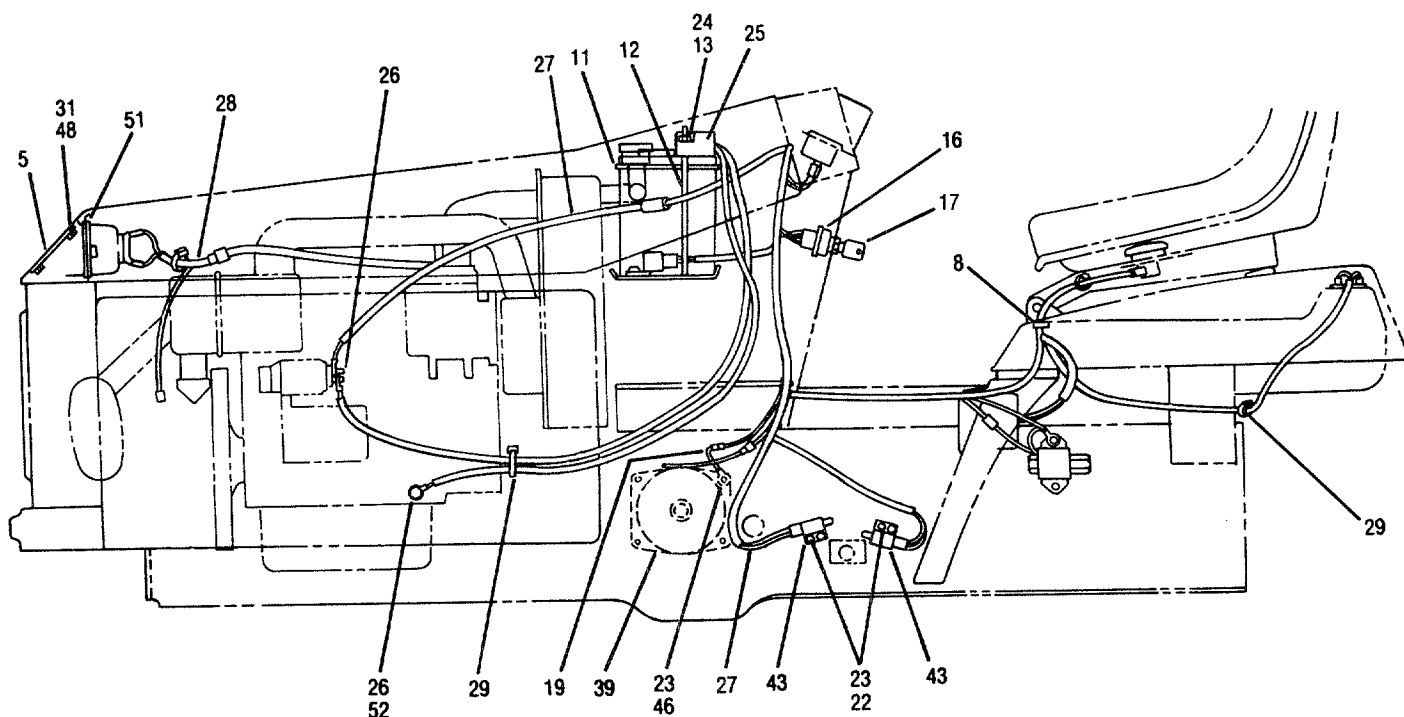

REAR VIEW OF LIGHT SWITCH		
OFF	ON SIDE AND HEADLIGHTS	ON HEADLIGHTS

REAR VIEW OF CRUISE AND ATTACHMENT DRIVE SWITCH		
OFF	ON	RESET

REAR VIEW OF IGNITION SWITCH		
OFF	WARM/RUN	START
	X-Y B-A	X-Y B-S

TERMINAL VIEW OF CRUISE AND PTO RELAY	
N.O. CONTACT CONNECTIONS	COIL CONNECTIONS
85 AND 86	30 AND 87

Bolens 17 HP Tractor

ELECTRICAL ASSEMBLY

REF. NO.	PART NO.	DESCRIPTION	QTY. REQ.	REF. NO.	PART NO.	DESCRIPTION	QTY. REQ.
1	• 1100240	Lock Washer #10	1	28	1752505	Headlight Harness	1
2	1750963	Screw, 6-32 x 1/2	5	29	1735531	Cable Tie	11
3	1752871	Light Assembly	4	30	1755647	Fuel Gauge	1
4	1753788	Retainer	4	31	1805365	Flat Washer	2
5	1754229	Lense	1	32	1754609	Switch, PTO	1
6	1749907	Relay	2	33	• 1111599	Hex Screw 1/4-20 x 5/8	2
7	1754189	Light	1	34	1751572	Bulb (GE 73)	A/R
8	1734934	Grommet	1	35	1752844	Lense	1
9	1753552	Seat Switch	1	36	1754221	Battery Cable, Negative	1
10	1748719	Hour Meter	1	37	1754241	Lense, L.H.	1
11	1752840	Battery, 12V	1	38	1754242	Lense, R.H.	1
12	1753782	Hold Down	2	39	1738462	Clutch	1
13	• 1107381	Flat Washer 1/4	2	40	1754259	Shield Ass'y	2
14	1745778	Screw Rd Hd 10-32 x 1/2	5	41	1754191	Gasket	4
15	1754222	Battery Cable-Positive	1	42	1752408	Plastic Tube	1
16	1756161	Ignition Switch	1	43	1748723	Interlock Switch, Speed	2
17	1753986	Ignition Key	1	44	1754607	Switch, Speed, Control	1
18	• 1100243	Lockwasher 3/8	1	45	• 1100241	Flat Washer 1/4	2
19	1756032	Lead	1	46	1185130	Screw 10-24 x 3/4	1
20	1755868	Fuel Sender	1	47	• 1186229	Hex Nut 1/4-20	2
21	1754236	Hex Screw M10 x 1.25 x 20	1	48	1731453	Pan Hd. Screw 8-18 x 3/8	2
22	• 1115815	Screw Phil Hd. 10-24 x 5/8	7	49	1755349	Screw, 1/4-20 x 1/2	6
23	• 1185985	Keps Nut 10-24	8	50	• 1186020	Thd. Cut Screw 6-32 x 3/8	2
24	• 1734398	Lock Nut 1/2-20	2	51	1754194	Gasket	2
25	1755802	Battery Hold Down	1	52	1754236	Hex Screw M10 x 1.25 x 20	1
26	• 1100244	Lock Washer 7/16	1	NI	1743516	Fuse (30A)	1
27	1755445	Main Harness	1				