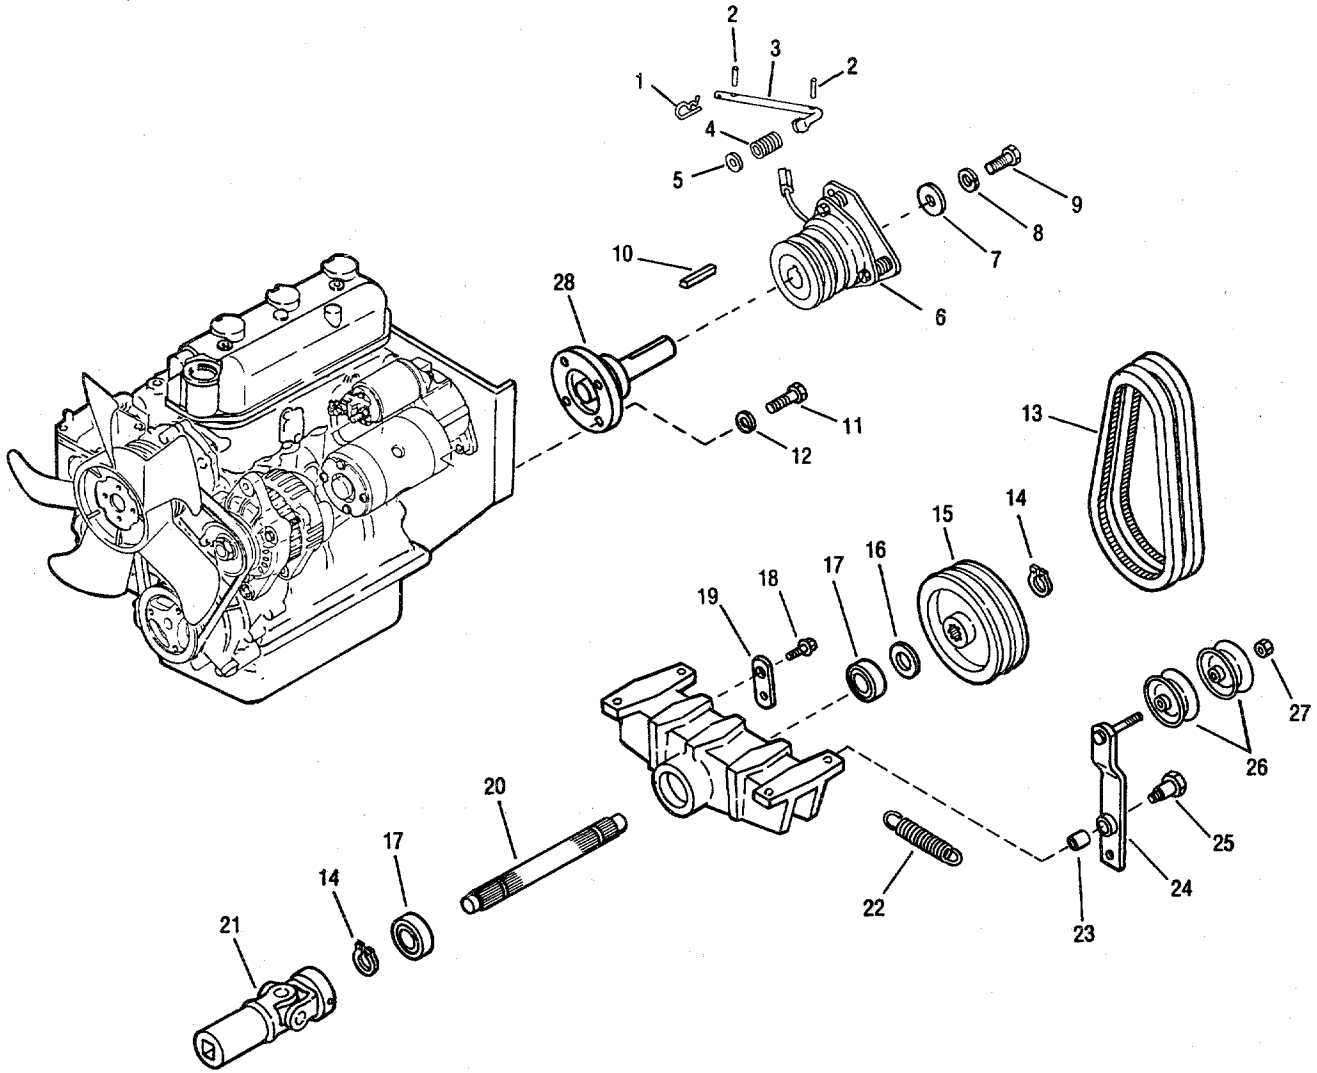

Bolens 17 HP Tractor

REF. NO.	PART NO.	DESCRIPTION	QTY. REQ.	REF. NO.	PART NO.	DESCRIPTION	QTY. REQ.
1	1717897	Hair Pin	1	16	1703073	Flat Washer	AR
2	1185389	Roll Pin 5/32 x 3/4	2	17	1725087	Ball Bearing	2
3	1752860	Rod, Electric Clutch	1	18	1186329	Fl. Screw 5/16-18 x 3/4	1
4	1751691	Spring, Comp.	1	19	1744451BDG	Arm, Spring Anchor	1
5	• 1107384	Flat Washer 7/16	1	20	1755219	PTO Sheave	1
6	1750685	Electric Clutch	1	*21	1760049BDG	Universal Joint Ass'y	1
7	1741801	Flat Washer	1	22	1724822	Ext. Spring	1
8	• 1100244	Lock Washer 7/16	1	23	1892945	Bushing	1
9	1736485	Hex Screw 7/16-20 x 1-1/4	1	24	1751719BDG	Idler Arm Ass'y (2)	1
10	1104338	Sq. Key 1/4 x 2"	1		1756788BDG	Idler Arm Ass'y (3)	1
11	1860240	Hex Screw M10 x 1.25 x 25	4	25	1754322	Shoulder Bolt	1
12	• 1100243	Lock Washer 3/8	4	26	1751716	Idler Sheave (2)	2
13	1752751	V-Belt (Set of 2)	1		1756757	Idler Sheave (3)	2
14	1185689	Retaining Ring	2	27	1186259	Jam Nut 3/8-16	1
15	1744379BDG	PTO Sheave	1	28	1752585	Shaft Extension Ass'y	1

• Common Hardware - Purchase Locally (Grade 5 where available)

(2) Serial Number 0200101 thru 0299999

(3) Serial Number 0300101 thru 0399999

* 1714208 Repair Kit for U-Joint