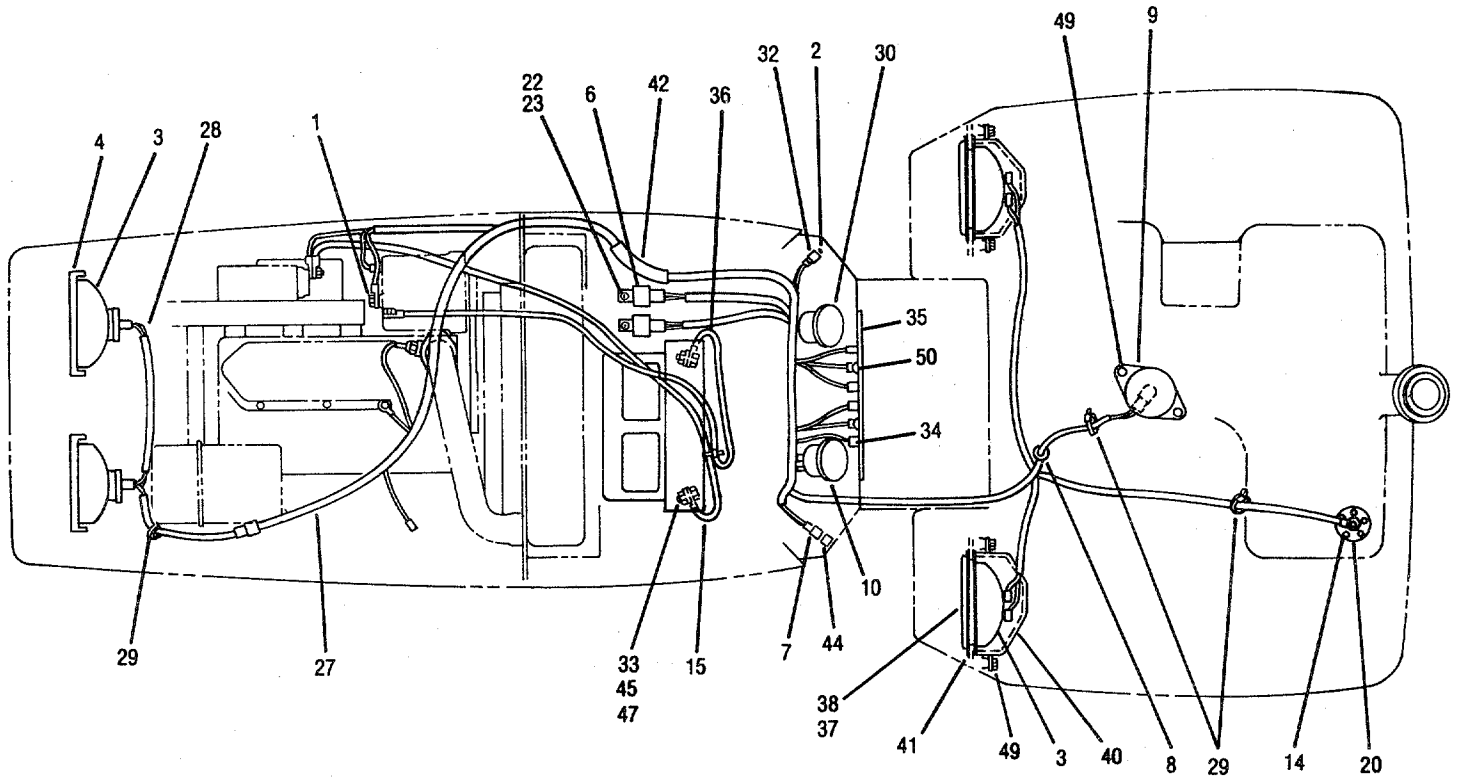

Bolens 17 HP Tractor

ELECTRICAL ASSEMBLY