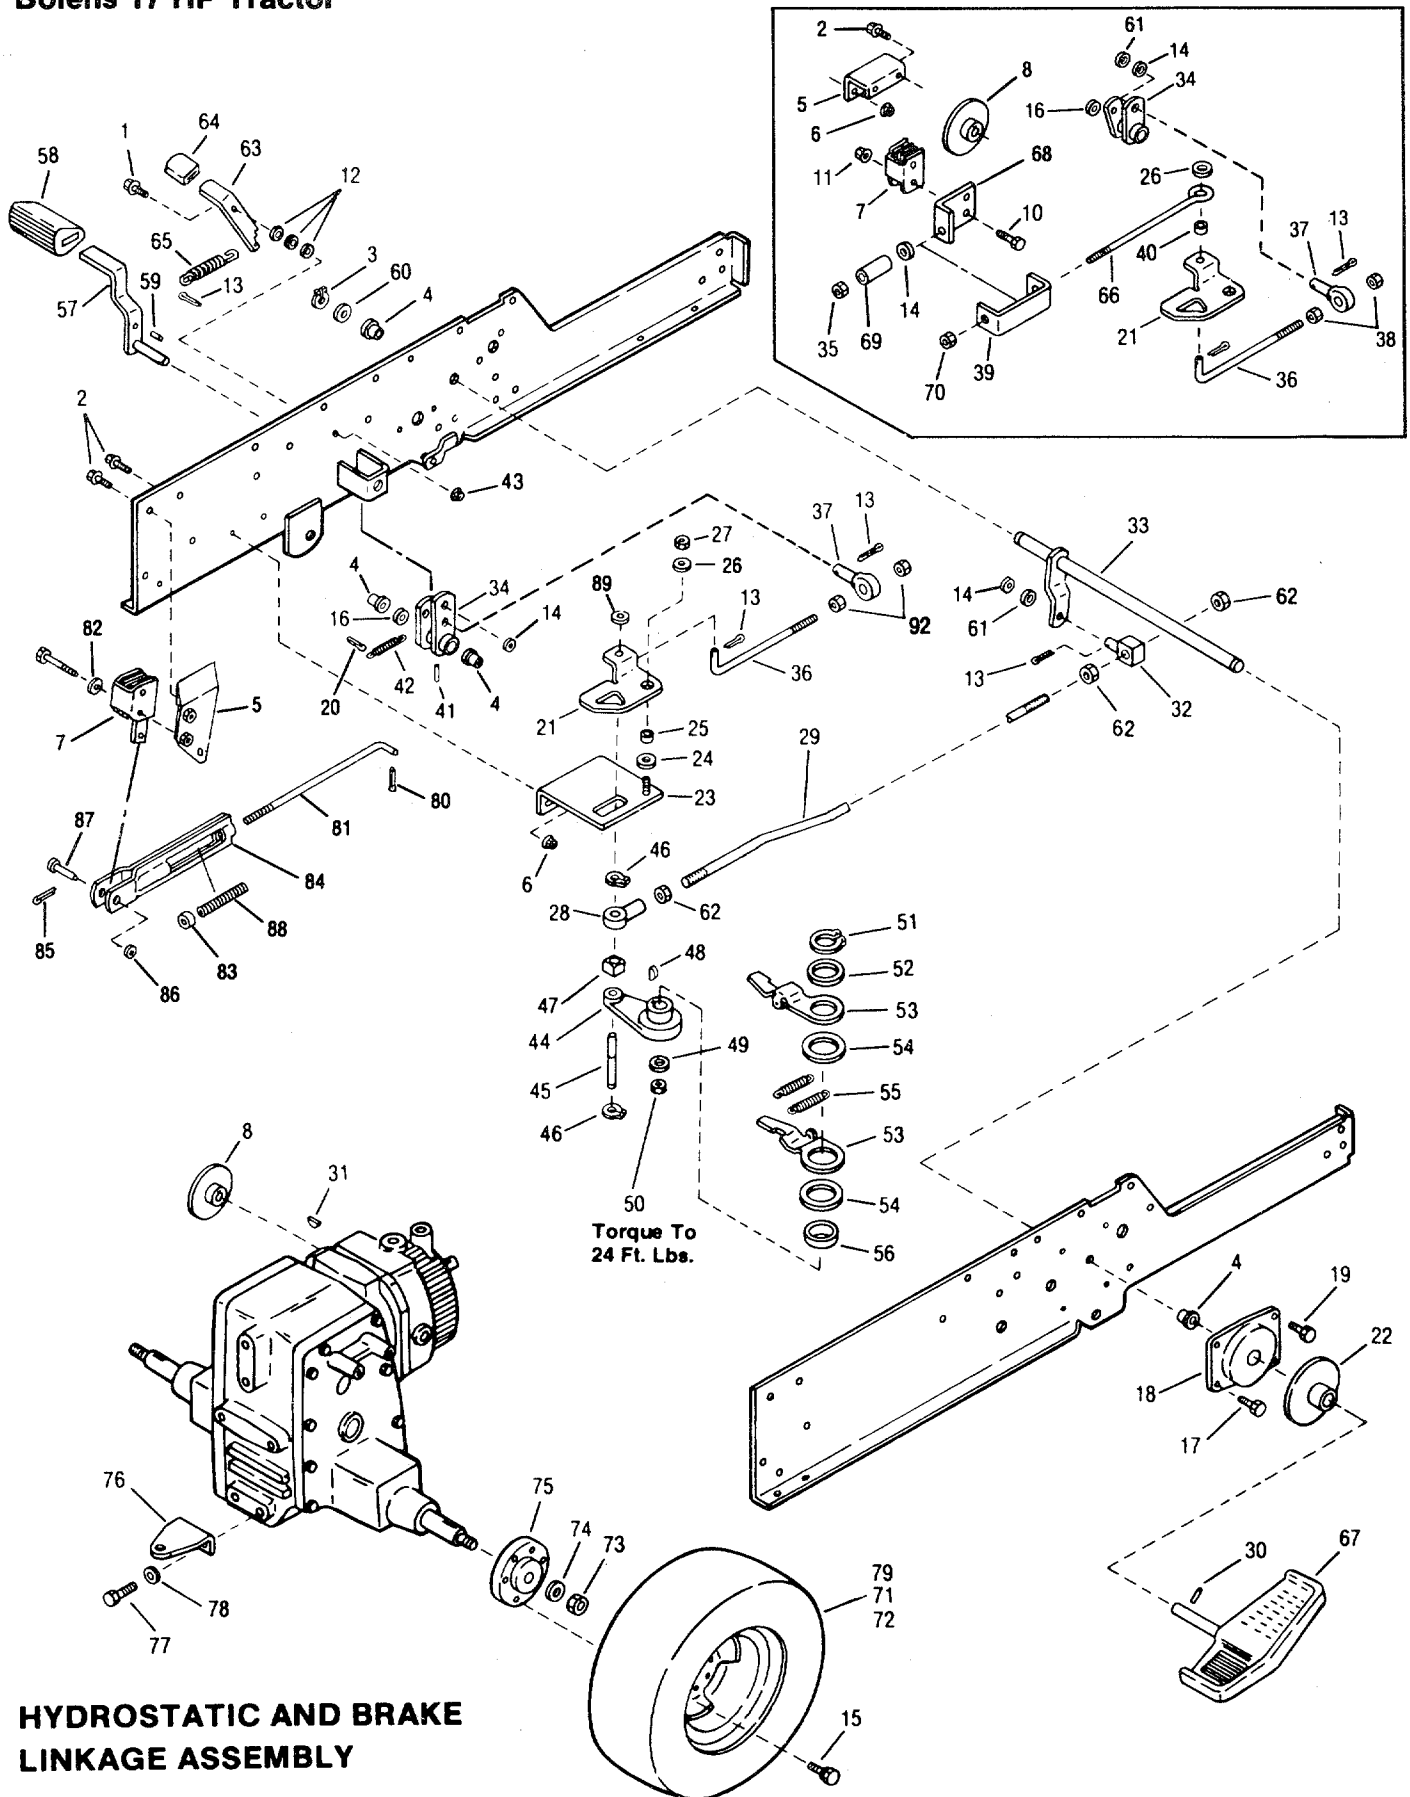

Bolens 17 HP Tractor

Model 5117H

REF. NO.	PART NO.	DESCRIPTION	QTY. REQ.	REF. NO.	PART NO.	DESCRIPTION	QTY. REQ.
1	1186347	Screw, Hex Hd. Flange Lock 3/8-16 x 1	1	42	1700401	Spring, Extension (2)	1
2	1186345	Screw, Hex Hd. Flange Lock 3/8-16 x 3/4	6		1746769	Spring, Extension (3)	1
3	1118808	Ring, Retainer	1	43	• 1733398	Locknut 3/8-16	1
4	1185802	Bearing, Flanged	4	44	1722151	Arm, Speed Control	1
5	1747060BDG	Bracket, Transmission Support (2)	1	45	1734563	Pin, Control	1
	1757390BDG	Bracket, Transmission Support (3)	1	46	1118802	Ring, Retaining	2
6	1186393	Nut, Hex Flange Lock 3/8-16	4	47	1720699	Block, Cushion	1
7	1732361	Brake Assembly, Mechanical	1	48	1104435	Key, Woodruff	1
8	1747055	Disc Assembly, Brake (2)	1	49	• 1107385	Washer, Flat-1/2	1
	1756816	Disc Assembly, Brake (3)	1	50	• 1110110	Nut, Hex 1/2-13	1
10	• 1100805	Screw, Hex Hd. cap 1/4-20 x 3/4 (2)	2	51	1185732	Ring, Retaining	1
11	1186389	Nut, Hex Flange Lock 1/4-20(2)	2	52	1720529	Washer, Thrust	1
12	• 1107383	Flat Washer 3/8	3	53	1720523	Arm, Neutralizer	2
13	• 1100346	Pin, Cotter 3/32 x 3/4	4	54	1720361	Washer, Thrust	2
14	• 1107382	Washer Flat 5/16	3	55	1720928	Spring, Extension	2
15	0101085	Bolt Hub	10	56	1720706	Bearing	1
16	1716495	Spacer (2)	1	57	1755510	Pedal Assembly, Brake	1
17	1738463	Thd. Form Screw	2	58	1728694	Foot Rest	1
18	1738462	Clutch	1	59	1120209	Pin, Roll 3/16 x 3/4	1
19	1185130	Screw, Sems 10-24 x 3/4	1	60	1715301	Thrust Washer	AR
20	• 1100350	Cotter Pin 1/8 x 1	1	61	1705108	Washer	2
21	1729213	Plate, Neutral	1	62	1186246	Nut, Hex 7/16-20	3
22	1738447	Speed Control Disc	1	63	1729683BDG	Lock, Brake	1
23	1729445	Support Assembly, Neutral Plate	1	64	1734553	Grip	1
24	1703052	Washer, Flat	1	65	1726640	Spring, Extension	1
25	1732369	Spacer, Tubular	1	66	1747495	Brake Rod (2)	1
26	• 1107383	Washer, Flat 3/8	1	67	1754597BDG	Foot Pedal	1
27	• 1110108	Nut, Hex Lock 3/8	1	68	1747496	Ext. Brake Arm (2)	1
28	1721612	Rod End	1	69	1747494	Sleeve (2)	1
29	1747514	Rod, Speed Control	1	70	• 1110107	Lock Nut, 5/16-18 (2)	1
30	1185232	Pin Roll 1/8 x 1-1/4	1	71	1732926	Tire, 23 x 10.50 x 12	2
31	1104436	Woodruff Key	1	72	1718086	Valve Stem	2
32	1734827	Swivel (2)	1	73	1120390	Hex Nut 3/4-10	2
	1751848	Swivel (3)	1	74	1708599	Spacer	2
33	1754085	Shaft Assembly, Speed Control	1	75	1747088	Wheel Hub	2
34	1753139	Arm Assembly (2)	1	76	1724698	Drawbar Hitch	1
	1756812	Arm Assembly (3)	1	77	• 1100055	Hex Screw 1/2-13 x 1-1/4	2
35	• 1186230	Jam Nut 5/16-18	1	78	• 1100245	Lock Washer 1/2	2
36	1759491	Rod, Brake Control (2)	1	79	1724718	Rim Assembly	2
	1757921	Rod, Brake Control (3)	1	80	• 1100349	Cotter Pin 1/8 x 3/4 (3)	1
37	1747507	Block, Pivot	1	81	1757504	Rod, Brake (3)	1
38	• 1186259	Nut, Hex 3/8-16 (2)	2	82	• 1100243	Washer, Lock (3)	2
39	1748372	Brake Return (2)	1	83	1757246	Nut, Special (3)	1
40	1747497	Spacer (2)	1	84	1757503	Yoke Ass'y (3)	1
41	1732147	Pin, Drive Lock	1	85	• 1187385	Cotter Pin 1/16 x 1/2 (3)	1
				86	• 1107387	Washer, Flat 1/4 (3)	1
				87	1757599	Pin, Clevis (3)	1
				88	1757501	Spring Comp. (3)	1
				89	• 1100254	Washer, Flat 1/4 (3)	1