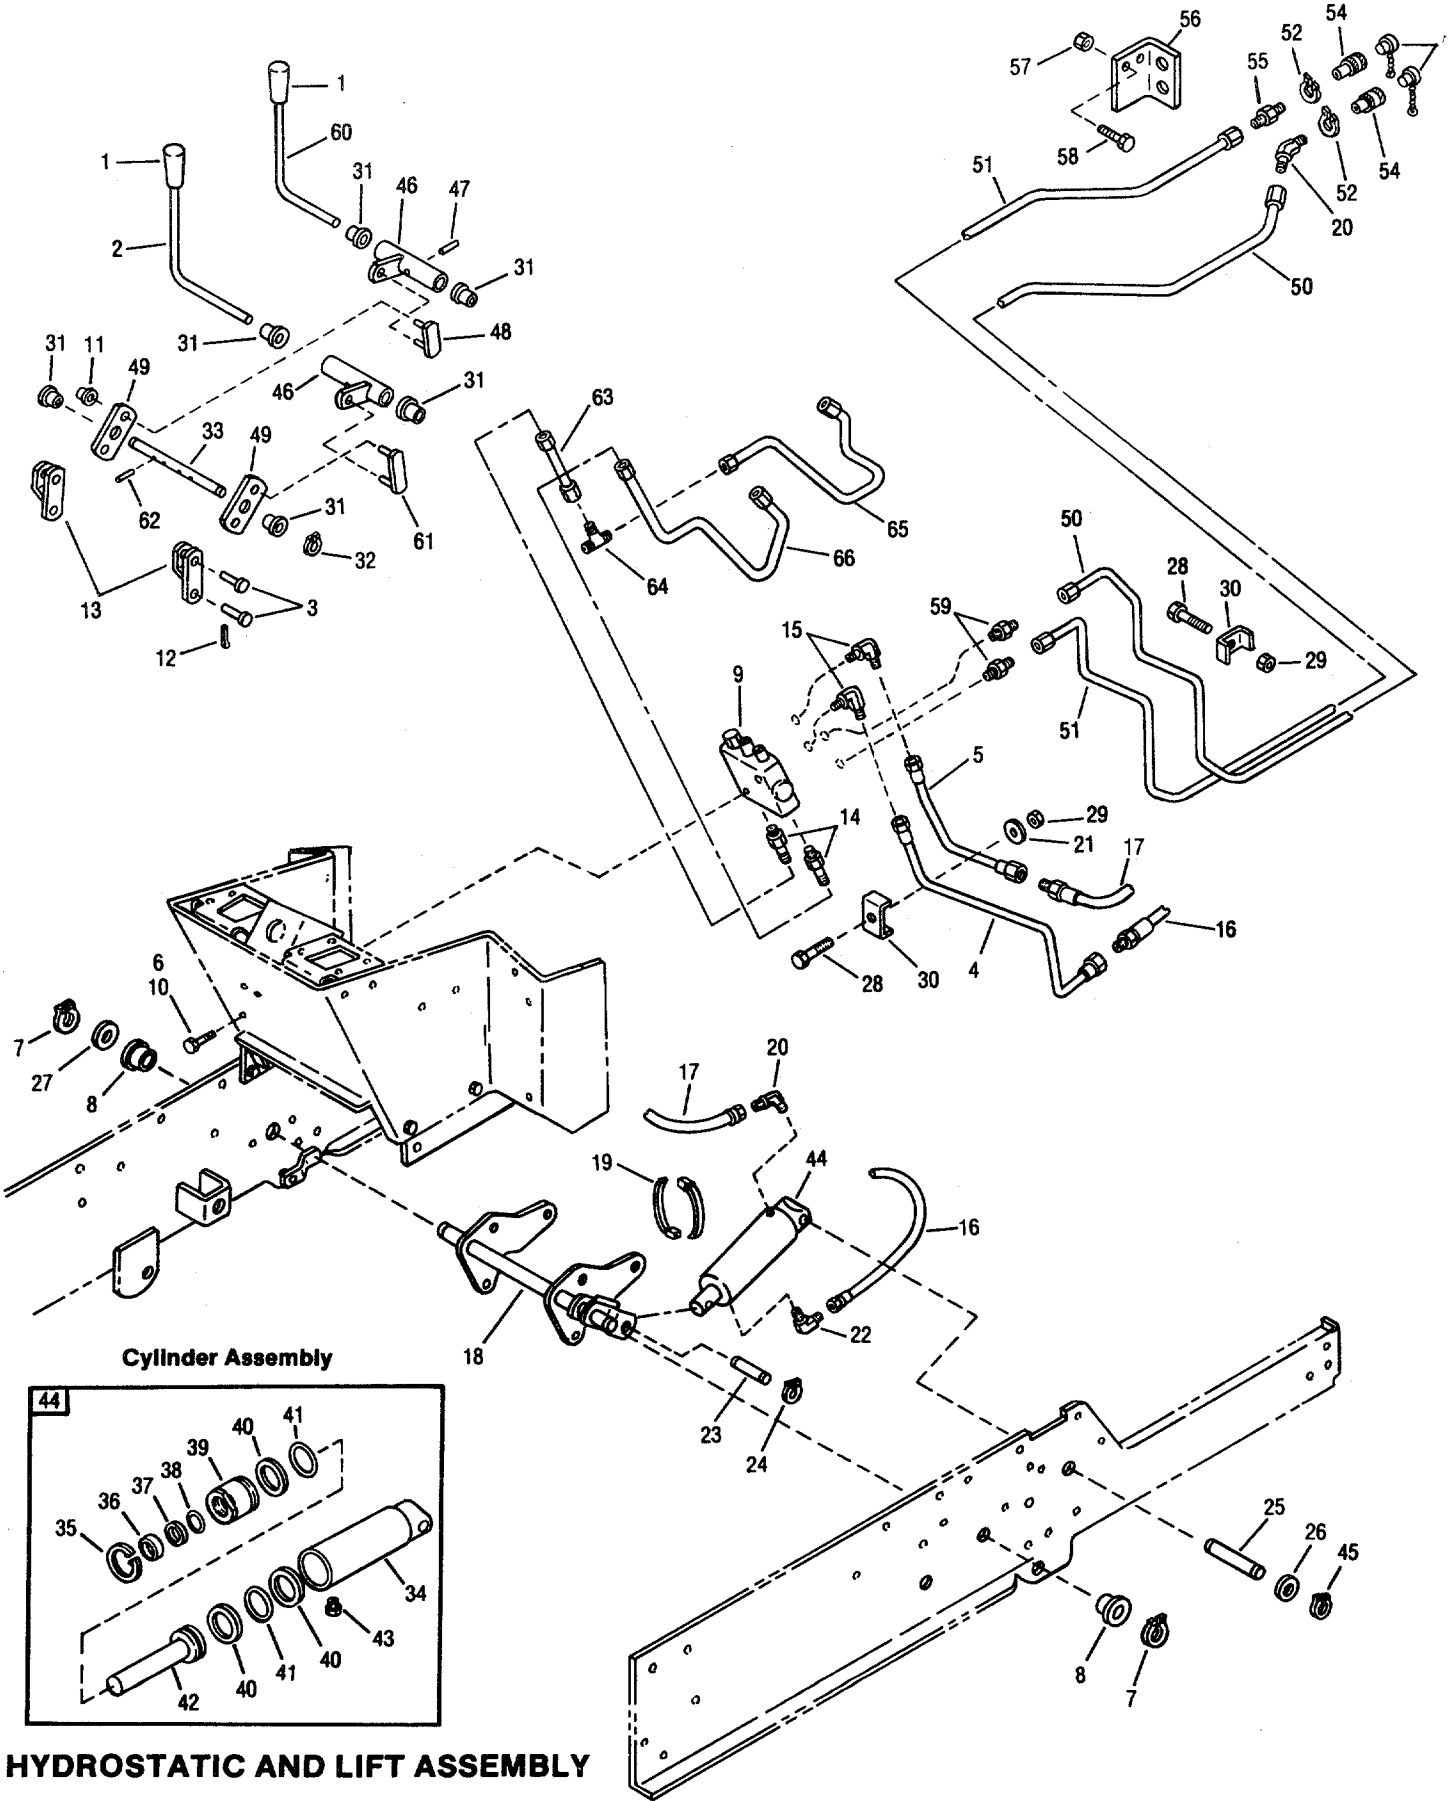

Bolens 17 HP Tractor

HYDROSTATIC AND LIFT ASSEMBLY

Model 5117H

REF. NO.	PART NO.	DESCRIPTION	QTY. REQ.	REF. NO.	PART NO.	DESCRIPTION	QTY. REQ.
1	1755473	Grip	2	35	1118735	Ring, Internal Retaining	1
2	1755460	Lift Lever	1	36	1185266	Seal, Oil	1
3	1755559	Clevis Pin	4	37	1186019	Ring, Back Up	1
4	1755232	Tube Ass'y, Upper Valve	1	38	1177395	O-Ring	1
5	1755233	Tube Ass'y, Lower Valve	1	39	1724511	Head, Cylinder	1
6	• 1186316	Hex Screw 1/4-20 x 2	2	40	1186018	Ring, Back Up	3
7	1118554	Retaining Ring	2	41	1186017	O-Ring	2
8	1185728	Bushing	2	42	1747043	Rod Assembly Hydraulic Cylinder	1
9	1752668	Valve	1	43	1186278	Plug, Pipe	2
	1754414	Replacement Seal Kit	1	44	1747509	Cylinder Assembly, Hydraulic (Incl. Ref. No. 34 thru 43)	1
10	• 1186389	Fl. Nut 1/4-20	2	45	1113527	Ring, Retaining	2
11	1708072	Push Nut 1/4	4	46	1755472	Control Arm Ass'y	2
12	• 1187385	Cotter Pin 1/16 x 1/2	4	47	1713457	Drive Pin	2
13	1755468	Valve link Ass'y	2	48	1755464	Control Link Ass'y	1
14	1752690	Connector (Long)	2	49	1755469	Rocker Arm	2
15	1185737	Elbow 90°	2	50	1755239	Tube Ass'y Upper Valve	1
16	1752648	Hose Ass'y	1	51	1755238	Tube Ass'y Lower Valve	1
17	1755198	Hose Ass'y, Cylinder	1	52	1180025	Retaining Ring	2
18	1747510	Shaft Ass'y, Lift	1	53	1720733	Dust Plug	2
19	1755531	Tie Cable	3	54	1863870	Coupling, Body	2
20	1185903	Elbow 45°	2	55	1721989	Connector	1
21	1701055	Flat Washer 5/16	1	56	1747803BDG	Bracket	1
22	1185739	Elbow 90°	1	57	• 1186393	Fl. Locknut 3/8-16	2
23	1747512	Cylinder Rod Pin	1	58	• 1100046	Hex Screw 3/8-16 x 1	2
24	1118808	Retaining Ring	2	59	1177563	Connector	2
25	1724703	Cylinder Anchor Pin	1	60	1745459	Lever, Control	1
26	1708012	Flat Washer 3/4	1	61	1755466	Link Ass'y	1
27	1185816	Washer	AR	62	1737015	Drive Pin	4
28	• 1100045	Hex Screw 5/16-18 x 1	2	63	1752663	Tube Ass'y	1
29	• 1110107	Lock Nut 5/16-18	2	64	1185904	Tee	1
30	1722667	Tube Clamp	2	65	1755235	Tube Ass'y (Tee to OUT)	1
31	1737018	Flange Bearing	6	66	1755234	Tube Ass'y (Valve to AUX)	1
32	1185427	Retaining Ring	2				
33	1755458	Pivot Pin	1				
34	1729388	Tube Assembly, Hydraulic Cylinder	1				

• Common Hardware - Purchase Locally (Grade 5 where available)