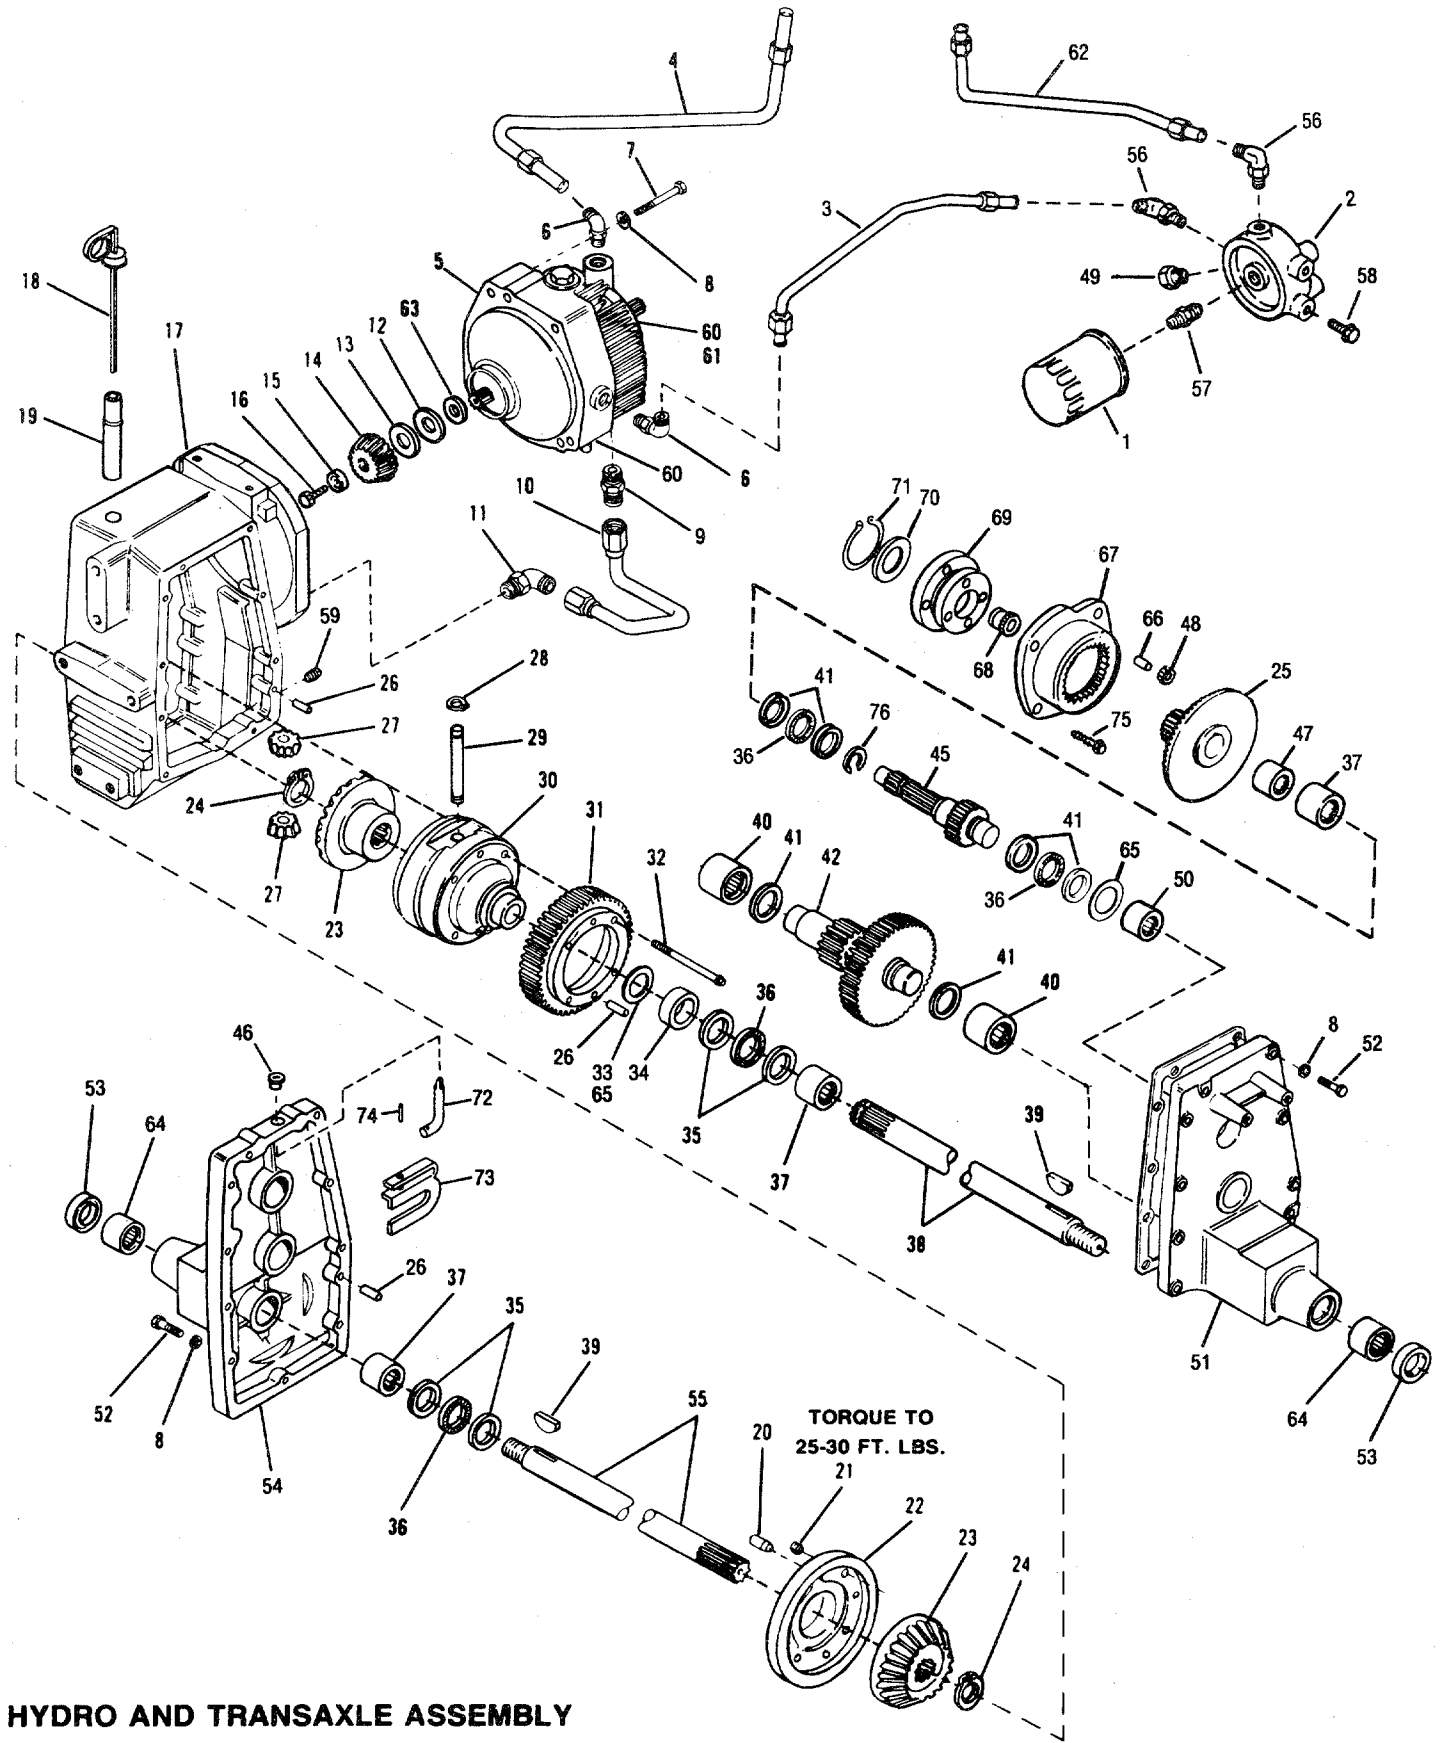

Bolens 17 HP Tractor

L.H. Bottom Control Valve

R.H. Bottom Control Valve

TORQUE TO
25-30 FT. LBS.

HYDRO AND TRANSAXLE ASSEMBLY

Model 5117H

REF. NO.	PART NO.	DESCRIPTION	QTY. REQ.	REF. NO.	PART NO.	DESCRIPTION	QTY. REQ.
1	1726450	Filter	1	39	1100281	Key, Woodruff	2
2	1752734	Manifold, Filter	1	40	1186010	Bearing, Needle	2
3	1755237	Tube Ass'y Return	1	41	1186002	Race, Thrust	6
4	1755236	Tube Ass'y, Hydro to Steering Pump	1	42	1747065	Gear Assembly, Cluster	1
5	1745147	Eaton Trans. Model 11 (See Page 13 for breakdown)	1	43	1185296	Seal, Oil	1
6	1185737	Elbow 90°	2	44	1185280	Bearing, Needle	1
7	• 1100770	Screw, Hex Hd. Cap 3/8-16 x 2-3/4	4	45	1751774	Pinion Shaft	1
8	• 1100243	Washer, Lock 3/8	21	46	1729555	Oil Seal	1
9	1186464	Connector	1	47	1725907	Bearing, Bronze	1
10	1729264	Tube Assembly, Suction	1	48	1725945	Planet Gear	4
11	1724390	Elbow 90°	1	49	1750139	Temp. Switch	1
12	1730374	Washer, Shim (.005)	AR	50	1185774	Bearing, Needle	1
13	1730375	Washer, Shim (.015)	AR	51	1747063	Cover, Transaxle R.H.	1
14	1729531	Gear, Bevel Pinion 18T	1	52	• 1100047	Screw, Hex Hd. Cap 3/8-16 x 1-1/2	17
15	1729559	Spacer	1	53	1185301	Oil Seal	2
16	1741832	Screw, Hex Hd. cap 1/4-20 x 5/8	1	54	1747073	Cover, Transaxle L.H.	1
17	1747086	Housing, Transaxle	1	55	1747091	Axle, L.H.	1
18	1724093	Dipstick	1	56	1185739	Connector	2
19	1724091	Tube	1	57	1721921	Coupling	1
20	1733103	Pin, Dowel 5/16	2	58	• 1186345	Flange Lock Screw 3/8-16 x 3/4	2
21	• 1186459	Nut, Hex Lock 5/16-18 Grade 8	4	59	1185930	Pipe Plug	1
22	1728645	Cover, Differential	1	60	1724376	Shaft Seal	2
23	1752093	Gear, Bevel 22T	2	61	1724377	Grass Shield	1
24	1185732	Ring, Retaining	2	62	1752622	Tube Ass'y, Filter to Valve	1
25	1727735	Bevel Gear, 56T, 24T and 23T	1	63	1705093	Shim (.028)	AR
26	1110189	Pin, Dowel 3/8	6	64	1187206	Needle Bearing	2
27	1752095	Pinion	2	65	1718781	Shim (.005)	AR
28	1118808	Ring, Retaining	2	66	1726082	Pin	4
29	1727641	Shaft, Pinion	1	67	1744305	Internal Ring Gear	1
30	1747087	Carrier Differential	1	68	1725909	Sliding Gear	1
31	1729260	Gear, Axle 47T	1	69	1725942	Planet Carrier	1
32	1733684	Screw, Flange 5/16-18 x 4.0	4	70	1726050	Thrust Washer	1
33	1719271	Shim (.020)	A/R	71	1186461	Retaining Ring	1
34	1747089	Spacer, Tubular	1	72	1753144	Shifter Shaft	1
35	1185767	Race, Thrust	4	73	1725912	Shifter Plate	1
36	1185764	Bearing, Thrust	4	74	1185389	Drive Pin	1
37	1185721	Bearing, Needle	3	75	1730012	Screw, Counter Box 5/16-18 x 1	4
38	1747092	Axle, R.H.	1	76	1726051	Positioning Ring	4
				77	1724086	Gasket, Cover R.H.	1
				NI	1728407	Sealant	AR

• Common Hardware - Purchase Locally (Grade 5 where available)