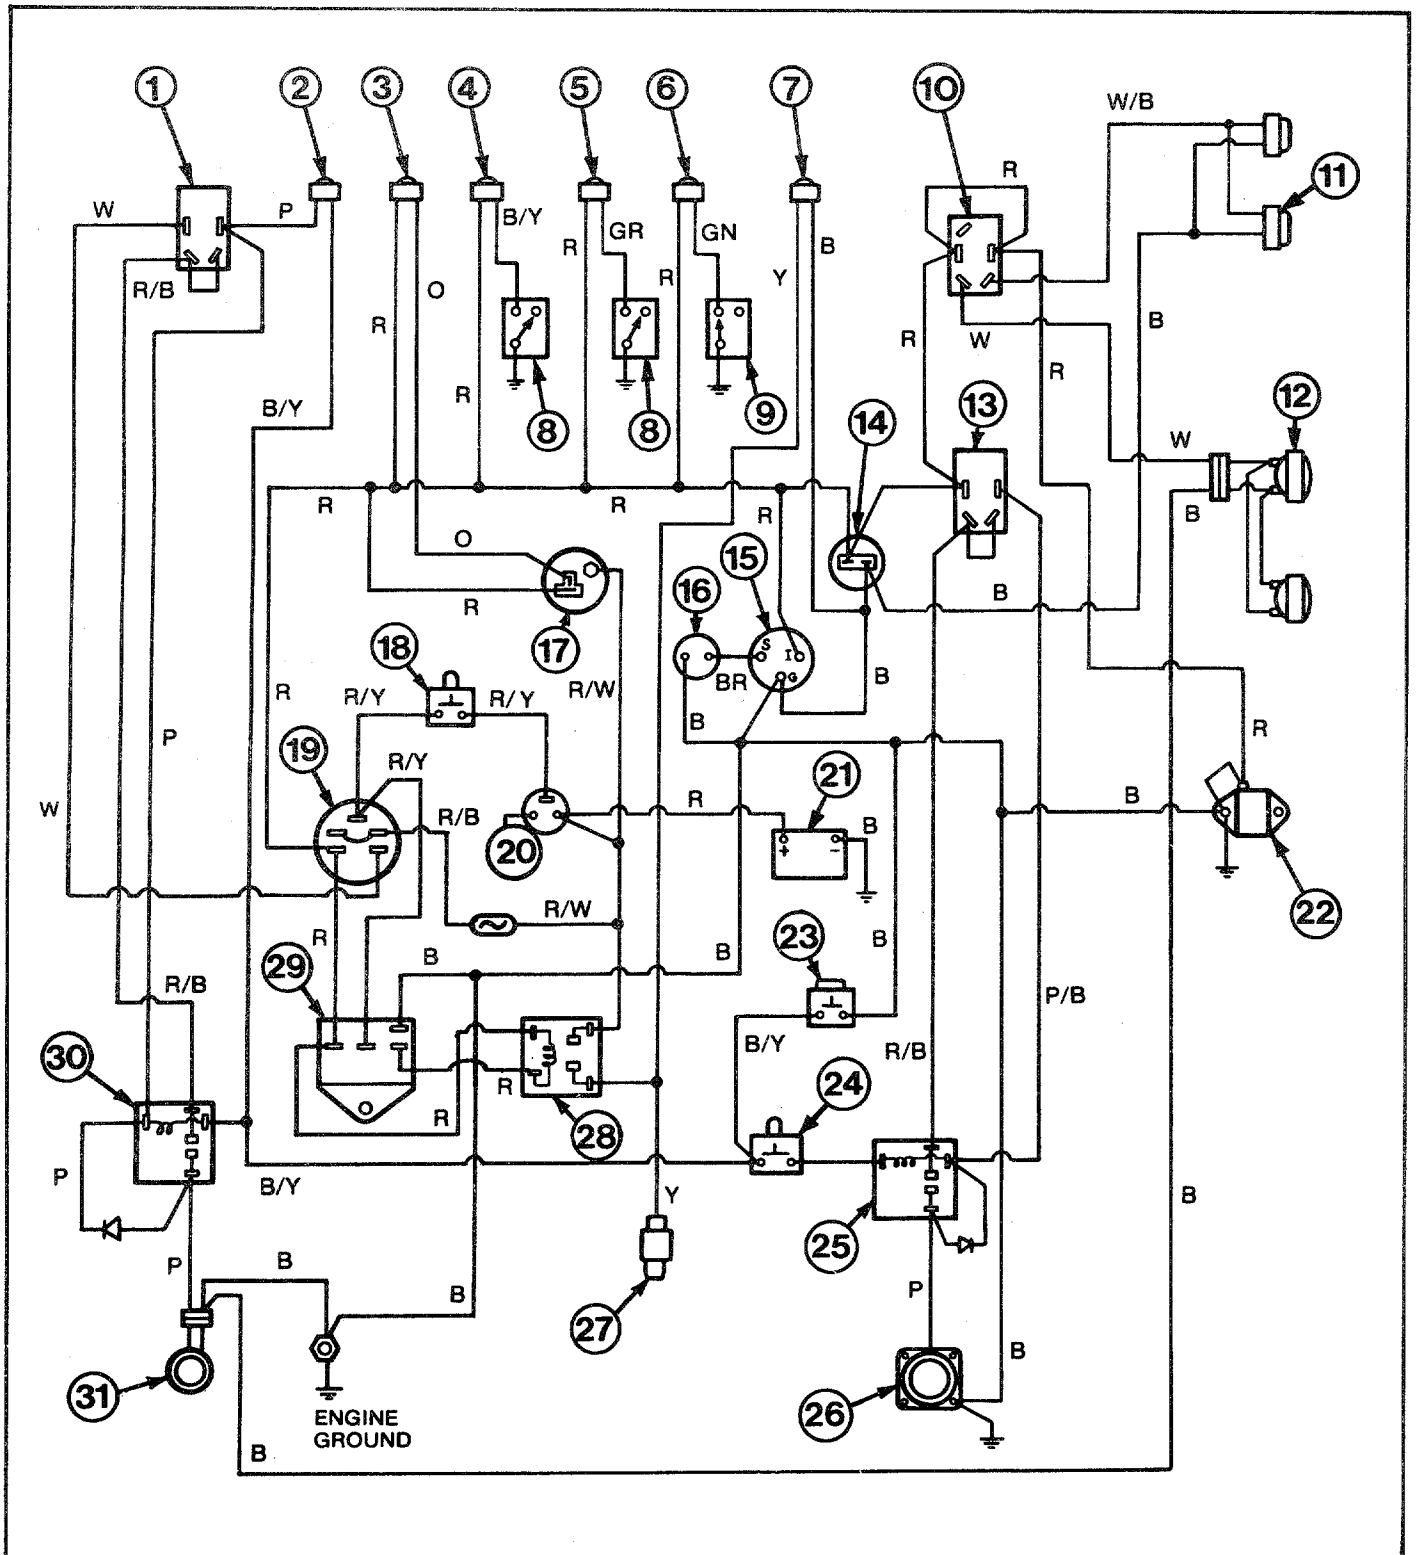

Model 5117H

REF. NO.	PART NO.	DESCRIPTION	QTY. REQ.	REF. NO.	PART NO.	DESCRIPTION	QTY. REQ.
1	1726450	Filter	1	39	1100281	Key, Woodruff	2
2	1752734	Manifold, Filter	1	40	1186010	Bearing, Needle	2
3	1755237	Tube Ass'y Return	1	41	1186002	Race, Thrust	6
4	1755236	Tube Ass'y, Hydro to Steering Pump	1	42	1747065	Gear Assembly, Cluster	1
5	1745147	Eaton Trans. Model 11 (See Page 13 for breakdown)	1	43	1185296	Seal, Oil	1
6	1185737	Elbow 90°	2	44	1185280	Bearing, Needle	1
7	• 1100770	Screw, Hex Hd. Cap 3/8-16 x 2-3/4	4	45	1751774	Pinion Shaft	1
8	• 1100243	Washer, Lock 3/8	21	46	1729555	Oil Seal	1
9	1186464	Connector	1	47	1725907	Bearing, Bronze	1
10	1729264	Tube Assembly, Suction	1	48	1725945	Planet Gear	4
11	1724390	Elbow 90°	1	49	1750139	Temp. Switch	1
12	1730374	Washer, Shim (.005)	AR	50	1185774	Bearing, Needle	1
13	1730375	Washer, Shim (.015)	AR	51	1747063	Cover, Transaxle R.H.	1
14	1729531	Gear, Bevel Pinion 18T	1	52	• 1100047	Screw, Hex Hd. Cap 3/8-16 x 1-1/2	17
15	1729559	Spacer	1	53	1185301	Oil Seal	2
16	1741832	Screw, Hex Hd. cap 1/4-20 x 5/8	1	54	1747073	Cover, Transaxle L.H.	1
17	1747086	Housing, Transaxle	1	55	1747091	Axle, L.H.	1
18	1724093	Dipstick	1	56	1185739	Connector	2
19	1724091	Tube	1	57	1721921	Coupling	1
20	1733103	Pin, Dowel 5/16	2	58	• 1186345	Flange Lock Screw 3/8-16 x 3/4	2
21	• 1186459	Nut, Hex Lock 5/16-18 Grade 8	4	59	1185930	Pipe Plug	1
22	1728645	Cover, Differential	1	60	1724376	Shaft Seal	2
23	1752093	Gear, Bevel 22T	2	61	1724377	Grass Shield	1
24	1185732	Ring, Retaining	2	62	1752622	Tube Ass'y, Filter to Valve	1
25	1727735	Bevel Gear, 56T, 24T and 23T	1	63	1705093	Shim (.028)	AR
26	1110189	Pin, Dowel 3/8	6	64	1187206	Needle Bearing	2
27	1752095	Pinion	2	65	1718781	Shim (.005)	AR
28	1118808	Ring, Retaining	2	66	1726082	Pin	4
29	1727641	Shaft, Pinion	1	67	1744305	Internal Ring Gear	1
30	1747087	Carrier Differential	1	68	1725909	Sliding Gear	1
31	1729260	Gear, Axle 47T	1	69	1725942	Planet Carrier	1
32	1733684	Screw, Flange 5/16-18 x 4.0	4	70	1726050	Thrust Washer	1
33	1719271	Shim (.020)	A/R	71	1186461	Retaining Ring	1
34	1747089	Spacer, Tubular	1	72	1753144	Shifter Shaft	1
35	1185767	Race, Thrust	4	73	1725912	Shifter Plate	1
36	1185764	Bearing, Thrust	4	74	1185389	Drive Pin	1
37	1185721	Bearing, Needle	3	75	1730012	Screw, Counter Box 5/16-18 x 1	4
38	1747092	Axle, R.H.	1	76	1726051	Positioning Ring	4
				77	1724086	Gasket, Cover R.H.	1
				NI	1728407	Sealant	AR

• Common Hardware - Purchase Locally (Grade 5 where available)

WIRING DIAGRAM