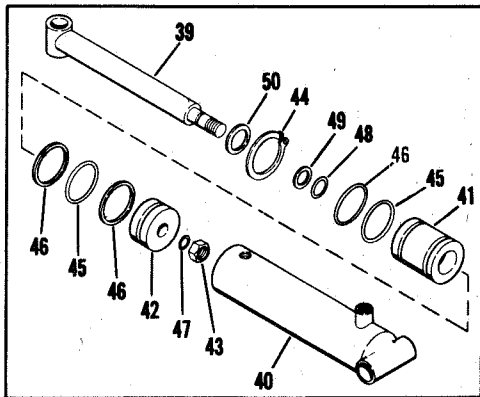

Bolens®

54 Inch Hydraulic Blade Attachment

Model 18085

Serial Number 0100101
thru 0599999

CYLINDER ASSEMBLY
(REF. NO. 5)

HYDRAULIC BLADE ATTACHMENT

MODEL 18085

REF. NO.	PART NO.	DESCRIPTION	NO. REQ'D
1	1723478	Spring Cotter	6
2 •	1107383	Flat Washer 3/8	4
3	1722631	Rod, Push	2
4	1709622	Pin, Clevis	2
5	1724520	Cylinder Assy. (Incl. Ref. 39 thru 50)	1
6	1717842	Coupling Hydraulic Male	2
7 •	1111614	Screw, Hex Hd. 3/8-16 x 3	1
8 •	1186231	Hex Nut, 3/8-16	4
9	1722997	Plate, Ass'y Pivot (1) (2) (3) (4)	1
	1745388	Plate, Ass'y Pivot (5)	1
10	1734902	Hitch Ass'y (1) (2) (3) (4) ...	1
	1745389	Hitch Ass'y (5)	1
11	1733398	Nut, Lock, 3/8-16	12
12	1105158	45° Street Elbow	1
13	1708125	Clevis Pin, 1/2 x 1-1/16	2
14 •	1100349	Cotter Pin, 1/8 x 3/4	2
15	1714844	Spring	2
16	1713077	Eye Bolt	2
17 •	1732499	Lock Nut, 5/16-18	2
18	1719089	Blade	1
19	1719090	Scraper Blade	1
20 •	1186100	Carriage Bolt, 5/16-18 x 1	8
21 •	1100242	Lock Washer, 5/16	8
22 •	1186230	Nut, 5/16-18	8
23	1715754	Shoe	2
24 •	1100243	Lock Washer, 3/8	4
25	1713553	Clevis Pin	4
26	1714573	Rod, End	4
27	1108891	Jam Nut, 5/8-11	2
28	1717625	Hose Assembly	2