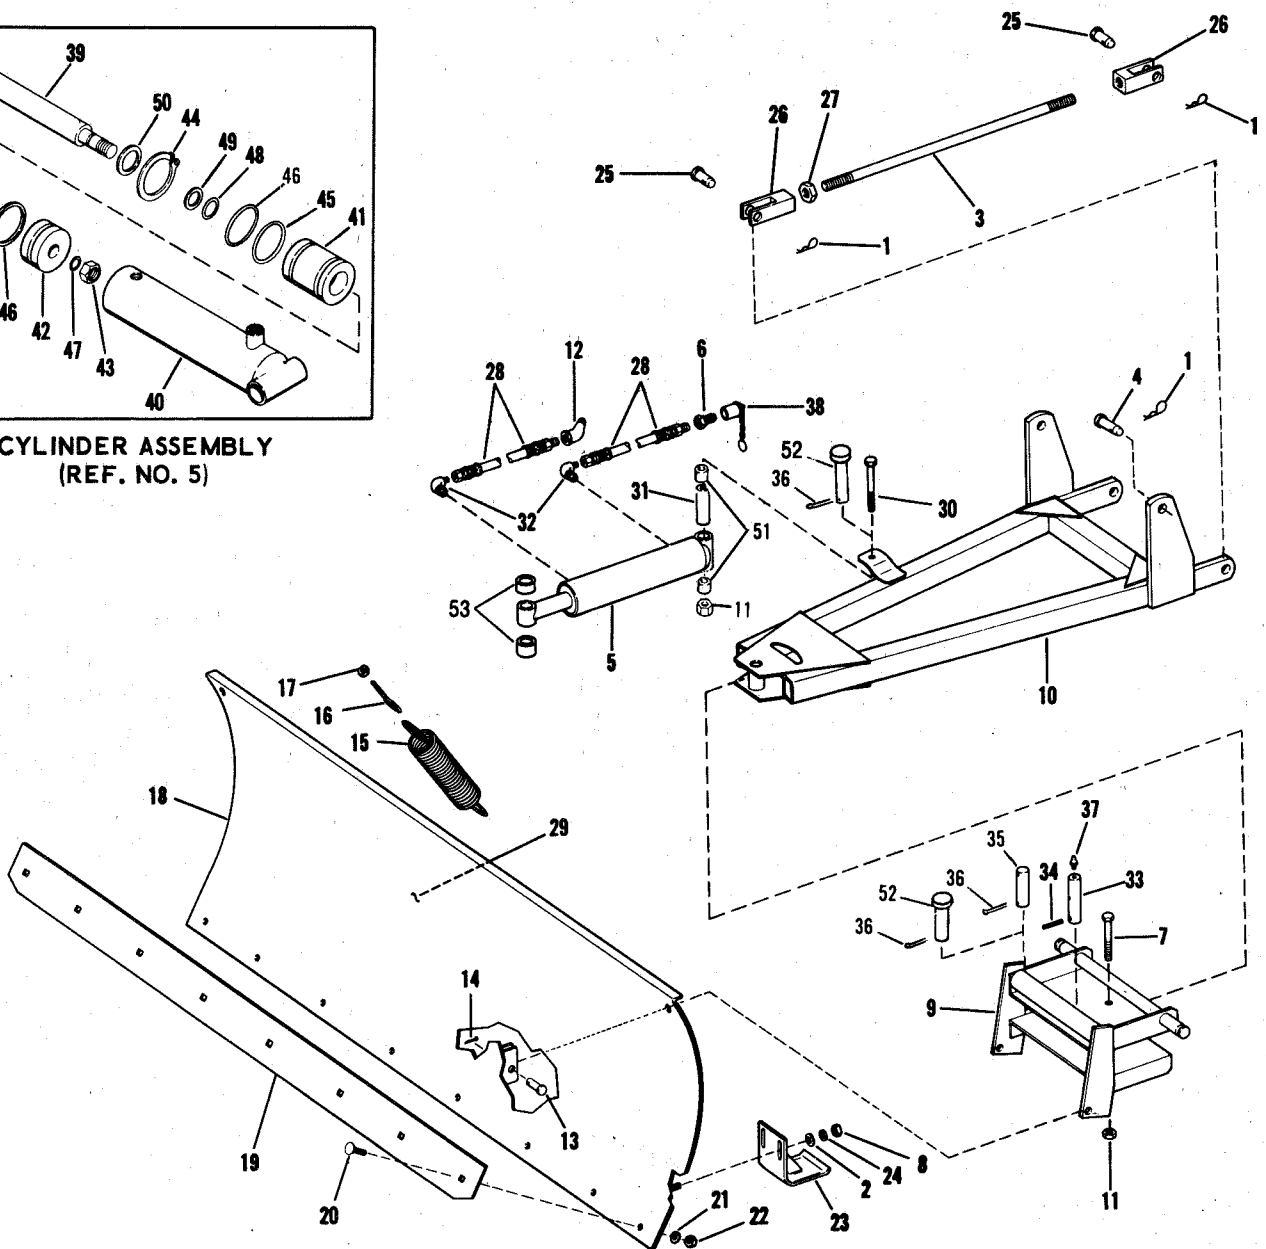

Bolens®

54 Inch Hydraulic Blade Attachment

Model 18085

Serial Number 0100101
thru 0599999

CYLINDER ASSEMBLY
(REF. NO. 5)

HYDRAULIC BLADE ATTACHMENT

MODEL 18085

REF. NO.	PART NO.	DESCRIPTION	NO. REQ'D
1	1723478	Spring Cotter	6
2 •	1107383	Flat Washer 3/8	4
3	1722631	Rod, Push	2
4	1709622	Pin, Clevis	2
5	1724520	Cylinder Assy. (Incl. Ref. 39 thru 50)	1
6	1717842	Coupling Hydraulic Male	2
7 •	1111614	Screw, Hex Hd. 3/8-16 x 3	1
8 •	1186231	Hex Nut, 3/8-16	4
9	1722997	Plate, Ass'y Pivot (1) (2) (3) (4)	1
	1745388	Plate, Ass'y Pivot (5)	1
10	1734902	Hitch Ass'y (1) (2) (3) (4) ...	1
	1745389	Hitch Ass'y (5)	1
11	1733398	Nut, Lock, 3/8-16	12
12	1105158	45° Street Elbow	1
13	1708125	Clevis Pin, 1/2 x 1-1/16	2
14 •	1100349	Cotter Pin, 1/8 x 3/4	2
15	1714844	Spring	2
16	1713077	Eye Bolt	2
17 •	1732499	Lock Nut, 5/16-18	2
18	1719089	Blade	1
19	1719090	Scraper Blade	1
20 •	1186100	Carriage Bolt, 5/16-18 x 1	8
21 •	1100242	Lock Washer, 5/16	8
22 •	1186230	Nut, 5/16-18	8
23	1715754	Shoe	2
24 •	1100243	Lock Washer, 3/8	4
25	1713553	Clevis Pin	4
26	1714573	Rod, End	4
27	1108891	Jam Nut, 5/8-11	2
28	1717625	Hose Assembly	2