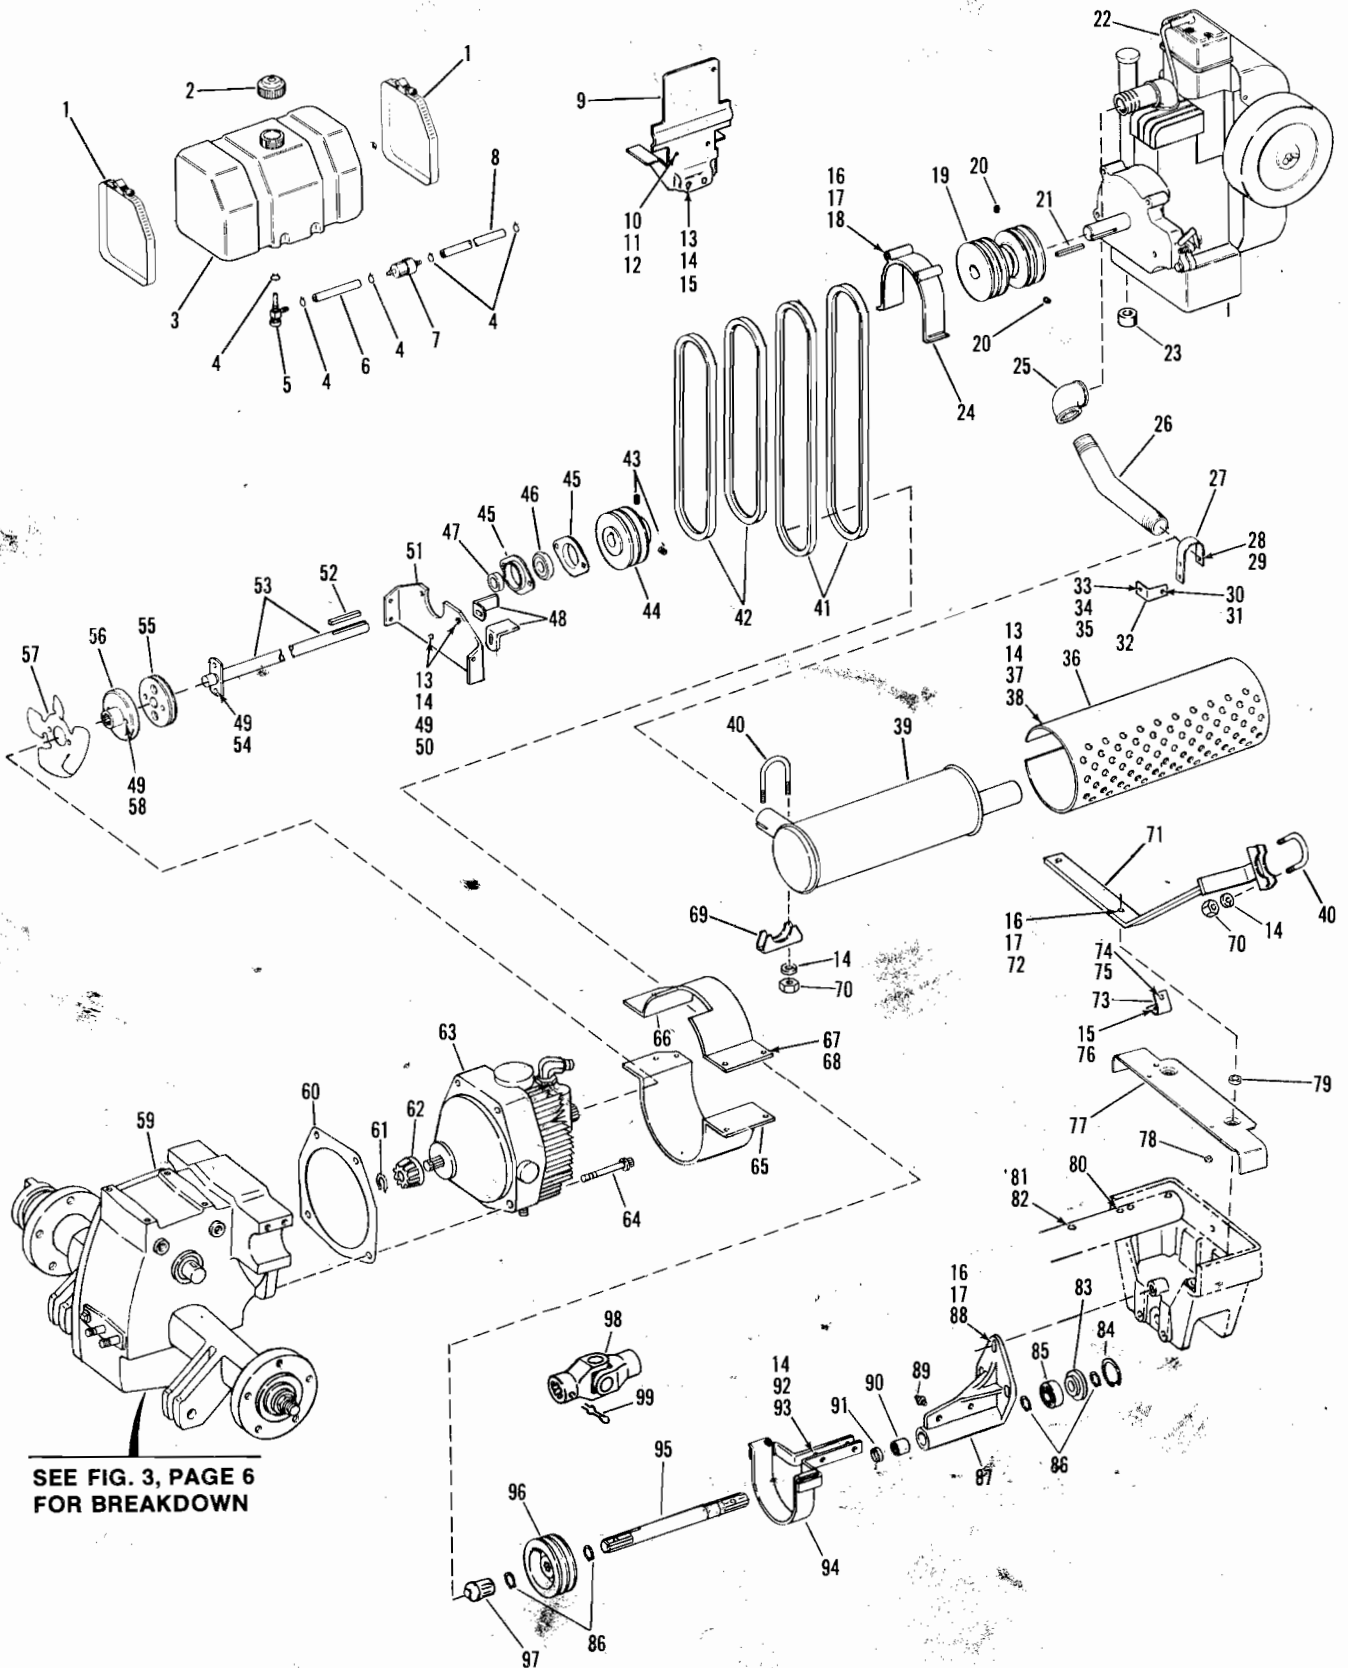

BOLENS 14 HP TRACTOR

SEE FIG. 3, PAGE 6
FOR BREAKDOWN

Figure 2 ENGINE AND DRIVE ASSEMBLY

MODEL 1456 (H-14)- Serial Number 0100101 thru 0299999

REF. NO.	PART NO.	DESCRIPTION	NO. REQ'D.
1	1723413	Tank Strap	2
2	1723473	Cap	1
3	1721579	Fuel Tank	1
4	1718185	Fuel Line Clamp	5
5	1723518	Tank Outlet	1
6	1723519	Fuel Line, 3-1/2"	1
7	1723521	Fuel Filter	1
8	1724118	Fuel Line, 16-1/4"	1
9	1723655	Fuel Tank Bracket	1
10	1185839	Washer, Shakeproof 1/4	2
11	1723656	Spacer	2
12	1100806	Capscrew, 1/4-20 x 1-1/4	2
13	1107382	Flat Washer, 5/16	11
14	1100242	Lockwasher, 5/16	12
15	1100044	Capscrew, 5/16-18 x 3/4	2
16	1100243	Lockwasher, 3/8	7
17	1107383	Flat Washer, 3/8	7
18	1100062	Capscrew, 3/8-16 x 2-1/2	2
19	1720444	Engine Pulley	1
20	1185919	Set Screw, 5/16-18 x 7/8	2
21	1187474	Square Key, 1/4 x 2-1/4	1
22	*	Tecumseh Engine, HH140	1
23	1714648	Spacer	4
24	1716642	Belt Guide	1
25	1721270	Elbow, 90°	1
26	1727264	Exhaust Manifold	1
27	1725642	Support, Exhaust Manifold	1
28	1111601	Capscrew, 1/4-20 x 1-3/4	1
29	1110106	Lock Nut, 1/4-20	1
30	1185987	Round Head Screw	1
31	1187559	Shakeproof Washer, #10	1
32	1723659	Bracket, Throttle Wire	1
33	1111599	Capscrew, 1/4-20 x 5/8	1
34	1187612	Lockwasher	1
35	1186229	Hex Nut, 1/4-20	1
36	1723054	Shield Assy., Muffler	1
37	1100078	Capscrew, 5/16-18 x 7/8	2
38	1186230	Hex Nut, 5/16-18	2
39	1723055	Muffler	1
40	1723131	"U" Bolt	2
41	1716570	Belt, 42-1/2" Matched Set of 2 (PTO)	1
42	1720573	Belt, 34" Matched Set of 2 (Engine Drive)	1
43	1103494	Set Screw, 3/8-16 x 1/2	2
44	1720365	Driven Pulley	1
45	1185838	Bearing Flange	2
46	1800757	Ball Bearing	1
47	1800417	Bearing Collar	1
48	1720437	Belt Guide	2
49	1110107	Lock Nut, 5/16-18	7
50	1100078	Capscrew, 5/16-18 x 7/8	5
51	1720438	Support, Bearing	1
52	1104335	Square Key, 3/16 x 2	1
53	1720455	Drive Shaft	1

REF. NO.	PART NO.	DESCRIPTION	NO. REQ'D.
54	1110818	Soc. Hd. Capscrew, 5/16-18 x 3/4	2
55	1716561	Bonded Coupling	1
56	1720348	Shaft Coupling	1
57	1720349	Fan	1
58	1185826	Soc. Hd. Capscrew, 5/16-18 x 1	2
59	1722786	Rear Axle Assembly (1)	1
	1727140	Rear Axle Assembly (2)	1
60	1720282	Motor Gasket	1
61	1118808	Retaining Ring	1
62	1720285	Bevel Pinion	1
63	1722180	Hydrostatic Pkg. (Incl. Ref. No. 60) (1)	1
	1727235	Hydrostatic Pkg. (Incl. Ref. No. 60) (2)	1
64	1185775	Capscrew (Special)	4
65	1720688	Fan Guard Bottom	1
66	1720957	Fan Guard Top	1
67	1187612	Lockwasher, 1/4	4
68	1185375	Cutting Screw, 1/4-20 x 3/4	4
69	1723130	Saddle Clamp	1
70	1186211	Hex Nut, 5/16-24	4
71	1724404	Support, Muffler	1
72	1111615	Screw	2
73	1723698	Side Panel Bracket	1
74	1185872	Screw, 5/16-18 x 5/8	1
75	1185498	Nut, Type "U", 5/16-18	1
76	1185873	Nut, Tinnerman, 5/16-18	1
77	1723697	Panel Support	1
78	1723689	Bumper	2
79	1724403	Spacer	2
80	1100770	Capscrew, 3/8-16 x 2-3/4	2
81	1103995	Lockwasher, 5/8	4
82	1726808	Screw, 3/8-16 x 3/4	4
83	1721590	Seal Washer	1
84	1118730	Retaining Ring	1
85	1185605	Ball Bearing	1
86	1185649	Retaining Ring	4
87	1715785	Support Housing	1
88	1100043	Capscrew, 3/8-16 x 1-1/8	3
89	1185976	Grease Fitting	6
90	1185010	Needle Bearing	1
91	1185224	Oil Seal	1
92	1106880	Capscrew, 5/16-18 x 1-1/8	2
93	1182563	Hex Nut, 5/16-18	1
94	1716647	Belt Guide	1
95	1721597	Shaft and Seal PTO (Incl. Ref. No. 83)	1
96	1716594	Pulley PTO	1
97	1714132	Rubber Tip	1
98	1715008	Universal Joint	1
99	1716369	Cotter Pin, Special	1

*Purchase Parts from your Tecumseh, Lauson-Power Products outlet.

- (1) Serial Number 0100101 thru 0199999
- (2) Serial Number 0200101 thru 0299999