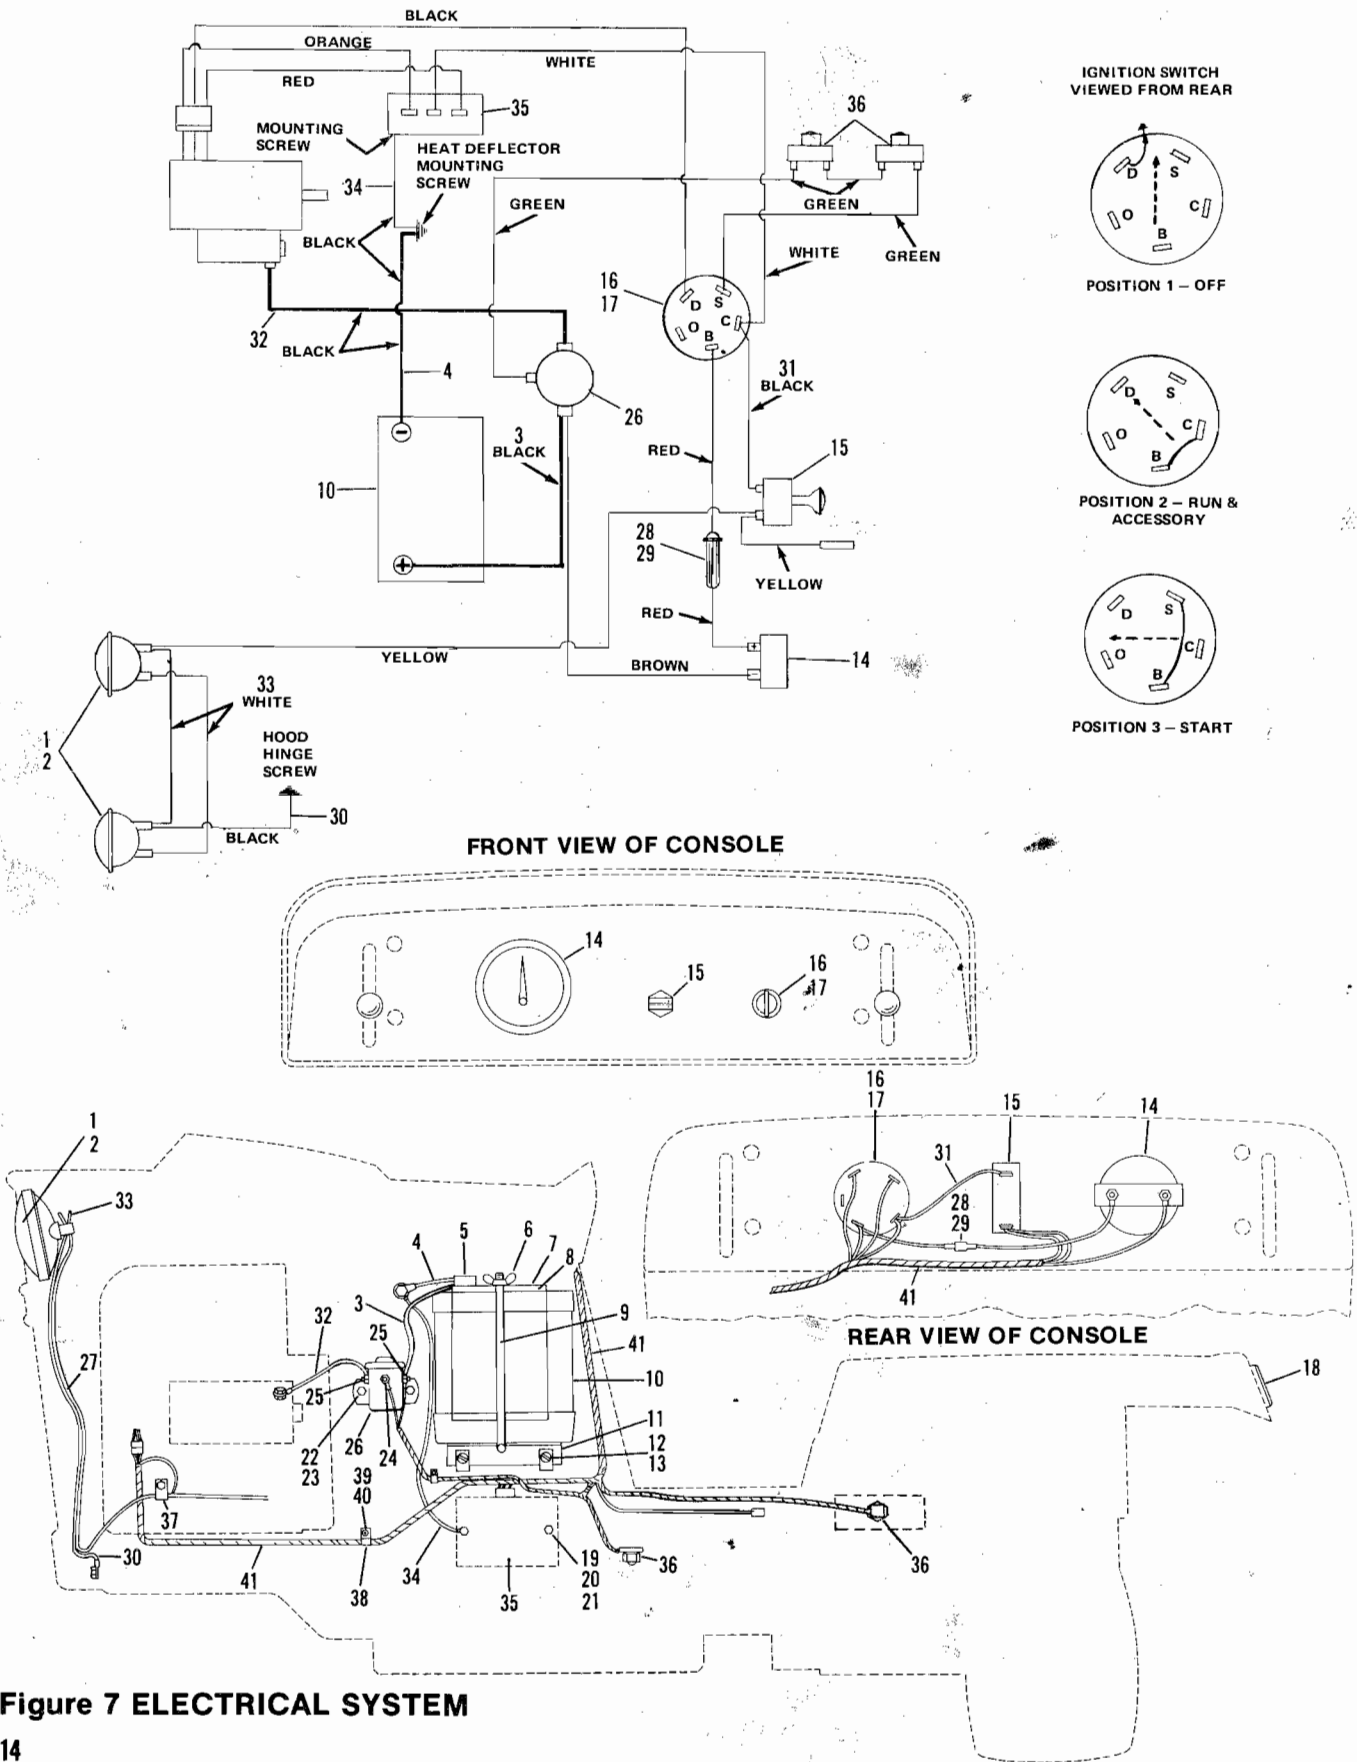

BOLENS 14 HP TRACTOR

Figure 7 ELECTRICAL SYSTEM

MODEL 1456 (H-14) Serial Number 0100101 thru 0299999

REF. NO.	PART NO.	DESCRIPTION	NO. REQ'D.
1	*	Headlight Bulb	2
2	1806808	Retainer	2
3	1719510	Battery Lead (Positive)	1
4	1716636	Battery Lead (Ground)	1
5	1721413	Battery Terminal Boot	1
6	1709652	Wing Nut, 1/4-20	2
7	1724056	Decal, Battery Instruction	1
8	1720538	Battery Clamp	2
9	1718108	Battery Clamp Rod	2
10	1718027	Battery 12V 45 Amp	1
11	1718111	Battery Carrier	1
12	1185872	Truss Hd. Screw, 5/16-18 x 5/8	4
13	1185873	Tinnerman Nut, 5/16-18	4
14	1725031	Ammeter	1
15	1725644	Light Switch	1
16	1722275	Ignition Switch (Incl. Ref. No. 17)	1
17	1718266	Key Only	1
18	1725615	Reflector	1
19	1115935	Phillips Screw, 1/4-20 x 3/4	2
20	1186229	Hex Nut, 1/4-20	2

REF. NO.	PART NO.	DESCRIPTION	NO. REQ'D.
21	1100241	Lockwasher, 1/4	2
22	1185987	Round Head Screw	2
23	1185986	Speed Nut	2
24	1186208	Hex Nut, No. 10-32	1
25	1186230	Hex Nut, 5/16-18	2
26	1717048	Solenoid	1
27	1723526	Wiring Harness	1
28	1722088	Fuse Holder	1
29	1720976	Fuse, 20 Amp	1
30	1717394	Lead, Headlight	1
31	1722063	Wire, Lead	1
32	1723708	Wire, Lead	1
33	1717370	Lead, Headlight	2
34	1719511	Wire, Lead	1
35	**	Rectifier - Regulator	1
36	1720963	Interlock Switch	2
37	1721037	Insulated Clip	1
38	1721252	Clip	2
39	1115931	Phillips Screw, 1/4-20 x 3/4	2
40	1110106	Self Locking Nut, 1/4-20	2
41	1723526	Wiring Harness	1

*Not Stocked. Purchase from your local automotive or electrical supplier.

**Purchase from your Tecumseh, Lauson-Power Products Parts Outlet.