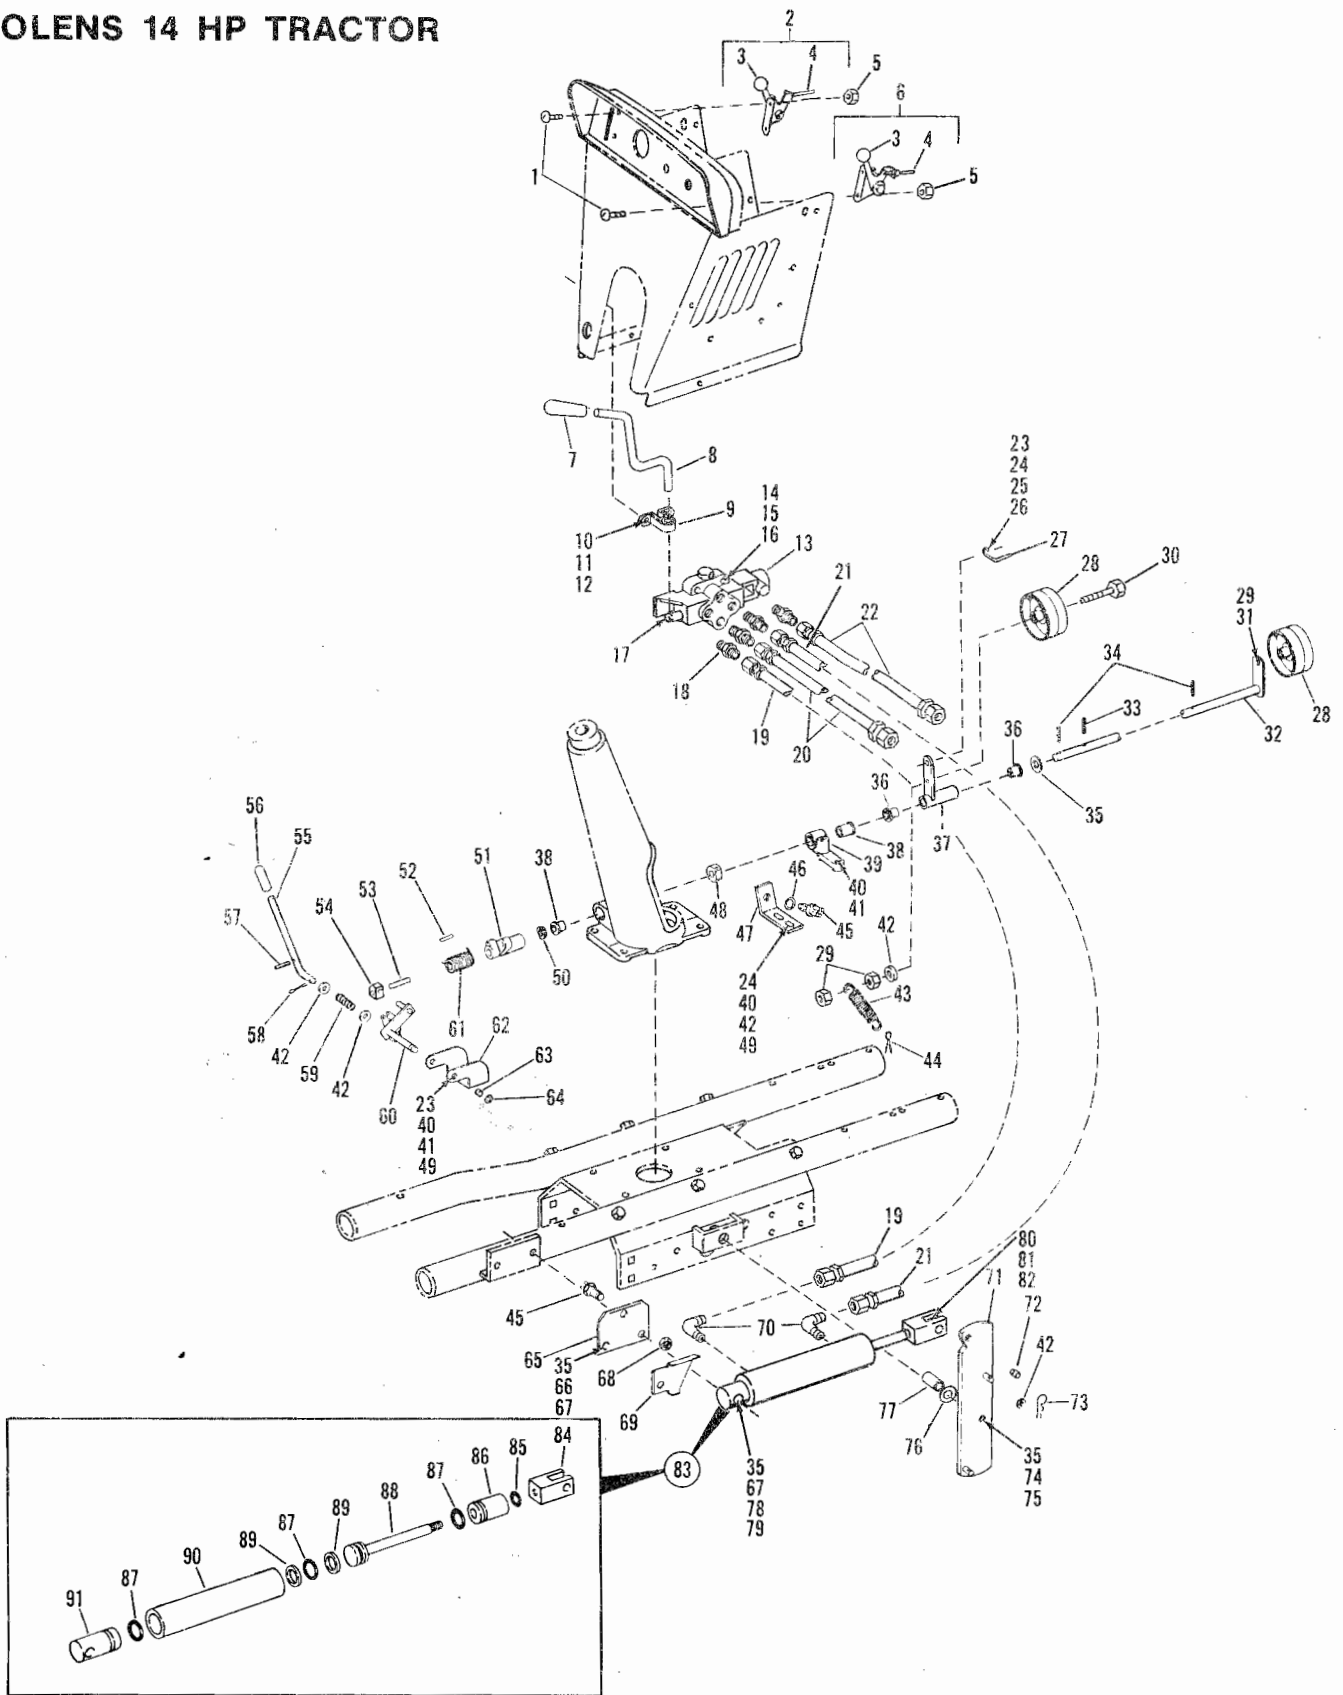

(1) Serial Number 0100101 thru 0199999

(2) Serial Number 0200101 thru 0299999

BOLENS 14 HP TRACTOR

Figure 4 HAND CONTROLS AND LIFT ASSEMBLY

MODEL 1456 (H-14)- Serial Number 0100101 thru 0299999

REF. NO.	PART NO.	DESCRIPTION	NO. REQ'D.
1	1116287	Screw, No. 10-24 x 5/8	4
2	1723440	Throttle Control (Incl. Ref. Nos. 3 and 4)	1
3	1724527	Knob Only (Throttle & Choke)	2
4	1705317	Wire Only	2
5	1185985	Kep's Nut, No. 10-24	4
6	1723439	Choke Control (Incl. Ref. Nos. 3 and 4)	1
7	1721897	Handle Grip	1
8	1723404	Hydraulic Control Handle	1
9	1720342	Pillow Block	1
10	1185848	Nut, No. 10-24	2
11	1100115	Screw, No. 10-24 x 1/2	2
12	1187559	Shakeproof Washer	2
13	1723405	Hydraulic Valve	1
14	1186229	Hex Nut, 1/4-20	2
15	1100123	Screw, 1/4-20 x 1-1/4	2
16	1185839	Shakeproof Washer	2
17	1185811	Drive Pin, 3/32 x 1/2	1
18	1717363	Connector	4
19	1719179	Hose, Cylinder to Control Valve 19-1/2" LG	1
20	1721399	Hose, Control Valve to Filter	1
21	1720296	Hose, Control Valve to Cylinder 13-3/4" LG	1
22	1720294	Hose, Hydro. Pkg. to Hydraulic Control Valve	1
23	1107382	Flat Washer, 5/16	3
24	1100078	Capscrew, 5/16-18 x 7/8	3
25	1110107	Lock Nut, 5/16-18	1
26	1705905	Bowed Washer	1
27	1720717	Belt Guide	1
28	1716584	Idler Pulley	2
30	1100062	Capscrew, 3/8-16 x 2-1/2	1
31	1100086	Capscrew, 3/8-16 x 1-3/4	1
32	1726541	Control Shaft	1
33	1185892	Drive Pin, 1/8 x 1	1
34	1704692	Pin, Roll 1/8 x 1	2
35	1107385	Flat Washer, 1/2	4
36	1715538	Flanged Bushing	2
37	1720436	Idler Arm	1
38	1185647	Bearing	2
39	1716590	Support, Shaft	1
40	1100242	Lockwasher, 5/16	6
41	1100044	Capscrew, 5/16-18 x 3/4	4
42	1107383	Flat Washer, 3/8	6
43	1716728	Spring	1
44	1185584	Cotter Pin, 3/16 x 3/4	1
45	1720963	Interlock Switch	2
46	1185844	Shakeproof Washer, 9/16	1