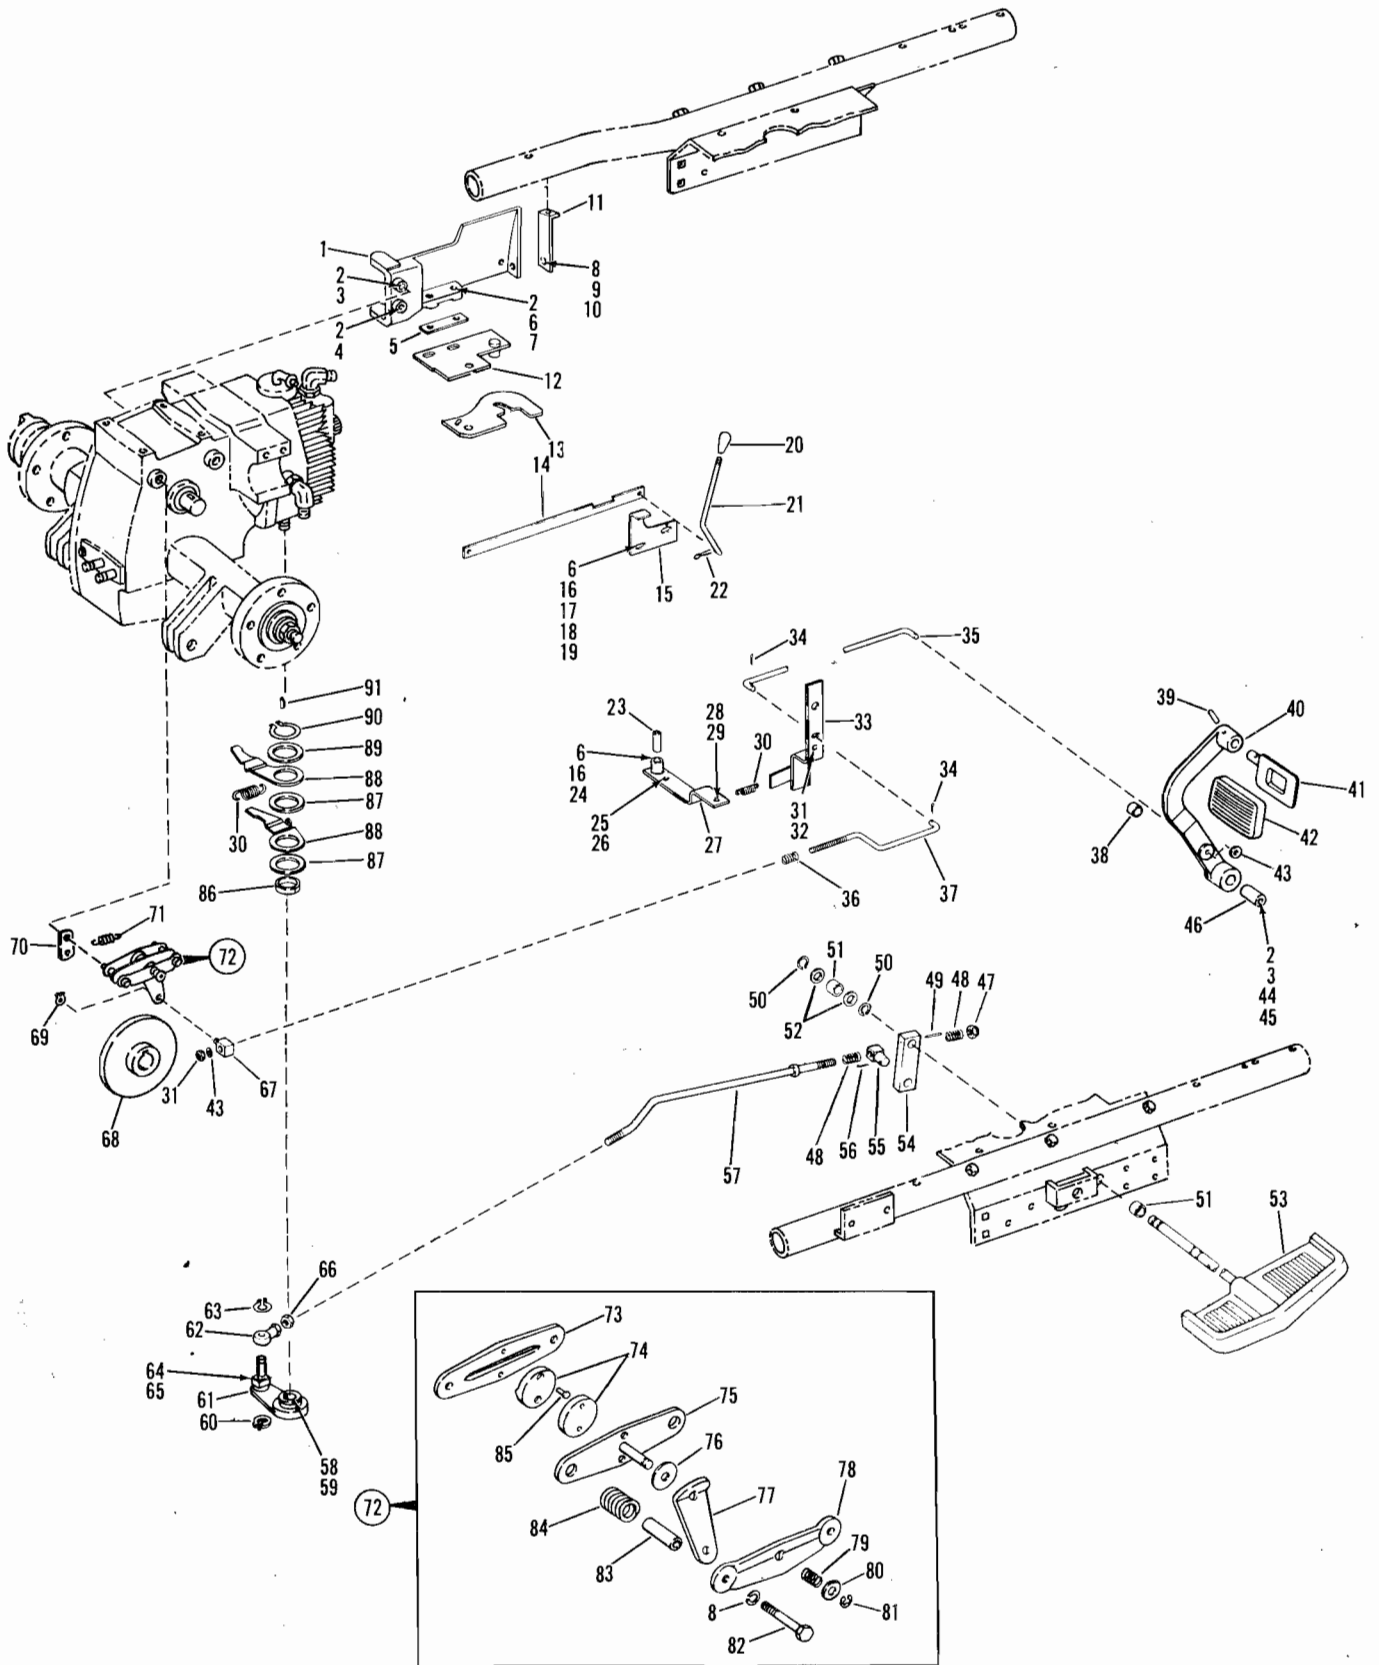

BOLENS 14 HP TRACTOR

• Figure 5 BRAKE AND HYDRO CONTROL ASSEMBLIES

MODEL 1456 (H-14)- Serial Number 0100101 thru 0299999

REF. NO.	PART NO.	DESCRIPTION	NO. REQ'D.
1	1723513	Control Mount	1
2	1100243	Lockwasher, 3/8	5
3	1100062	Capscrew, 3/8-16 x 2-1/2	3
4	1100043	Capscrew, 3/8-16 x 1-1/4	1
5	1724493	Shim	1
6	1107383	Flat Washer, 3/8	5
7	1100046	Capscrew, 3/8-16 x 1	2
8	1100241	Lockwasher, 1/4	1
9	1110106	Lock Nut, 1/4-20	1
10	1111599	Capscrew, 1/4-20 x 5/8	1
11	1723974	Adjusting Bracket	1
12	1721909	Control Mount Support	1
13	1723362	Locking Arm	1
14	1723364	Parking Brake Lock	1
15	1723339	Parking Brake Stop	1
16	1186231	Hex Nut, 3/8-16	3
17	1100243	Lockwasher, 3/8	2
18	1100913	Capscrew, 3/8-16 x 7/8	2
19	1177042	Shakeproof Washer	2
20	1723298	Parking Lock Knob	1
21	1723363	Brake Control Arm	1
22	1187385	Cotter Pin, 1/16 x 1/2	1
23	1723972	Bushing, Sleeve	1
24	1102366	Socket Head Capscrew	1
25	1100044	Capscrew, 5/16-18 x 3/4	1
26	1185261	Dished Lockwasher, 5/16	1
27	1723976	Locking Arm	1
28	1185584	Cotter Pin, 3/16 x 3/4	1
29	1107381	Flat Washer, 1/4	1
30	1720928	Extension Spring (1)	2
	1724582	Extension Spring (2)	2
31	1110107	Self Locking Nut, 5/16-18	2
32	1100078	Capscrew, 5/16-18 x 7/8	1
33	1724108	Brake Arm	1
34	1100346	Cotter Pin, 3/32 x 3/4	2
35	1723365	Brake Rod	1
36	1724331	Compression Spring	1
37	1726445	Brake Arm	1
38	1185558	Bushing	2
39	1185597	Drive Pin, 3/16 x 1-1/8	1
40	1723476	Brake Arm	1
41	1722399	Brake Pedal	1
42	1725518	Pedal Pad	1
43	1107382	Flat Washer, 5/16	3
44	1893445	Washer	2
45	1110108	Lock Nut, 3/8-16	1
46	1720114	Spacer	1

REF. NO.	PART NO.	DESCRIPTION	NO. REQ'D.
47	1710118	Lock Nut, 7/16-20	1
48	1721492	Compression Spring	2
49	1185232	Drive Pin, 3/16 x 1-1/4	3
50	1185668	Retaining Ring	4
51	1714233	Nylon Bushing	2
52	1705092	Washer	2
53	1721933	Pedal, R.H.	1
54	1722919	Control Arm	1
55	1722920	Pivot Block	1
56	1100350	Cotter Pin, 1/8 x 1	1
57	1722921	Control Rod Assembly	1
58	1110110	Self Locking Nut, 1/2-13	2
59	1107385	Flat Washer	2
60	1118802	Retaining Ring	1
61	1722151	Speed Control Arm Assy.	1
62	1721612	Rod End	1
63	1185219	Retaining Ring	1
64	1720929	Control Pin	1
65	1720699	Block Cushion	1
66	1186246	Jam Nut, 5/16-24	1
67	1722171	Pivot Block	1
68	1722159	Brake Disc	1
69	1185304	Retaining Ring	1
70	1722083	Spring Bracket	1
71	1892471	Extension Spring	1
72	1722156	Brake Caliper Assy. (Incl. Ref. Nos. 73 thru 85)	1
73	1719558	Carrier, Solid Side	1
74	1719560	Puck	2
75	1719561	Carrier, Cam Side	1
76	1719562	Washer	1
77	1722913	Actuating Cam	1
78	1719563	Actuator	1
79	1719567	Spring	1
80	1719564	Washer	1
81	1719565	Snap Ring	1
82	1111688	Capscrew, 1/4-28 x 2	2
83	1719559	Spacer	2
84	1722155	Spring	2
85	1719569	Rivet	4
86	1720706	Bearing	1
87	1720361	Thrust Washer	2
88	1720523	Neutralizer Arm	2
89	1720529	Thrust Washer	1
90	1185732	Retaining Ring	1
91	1104435	Woodruff Key, 1/8 x 5/8	1

(1) Serial Number 0100101 thru 0199999

(2) Serial Number 0200101 thru 0299999