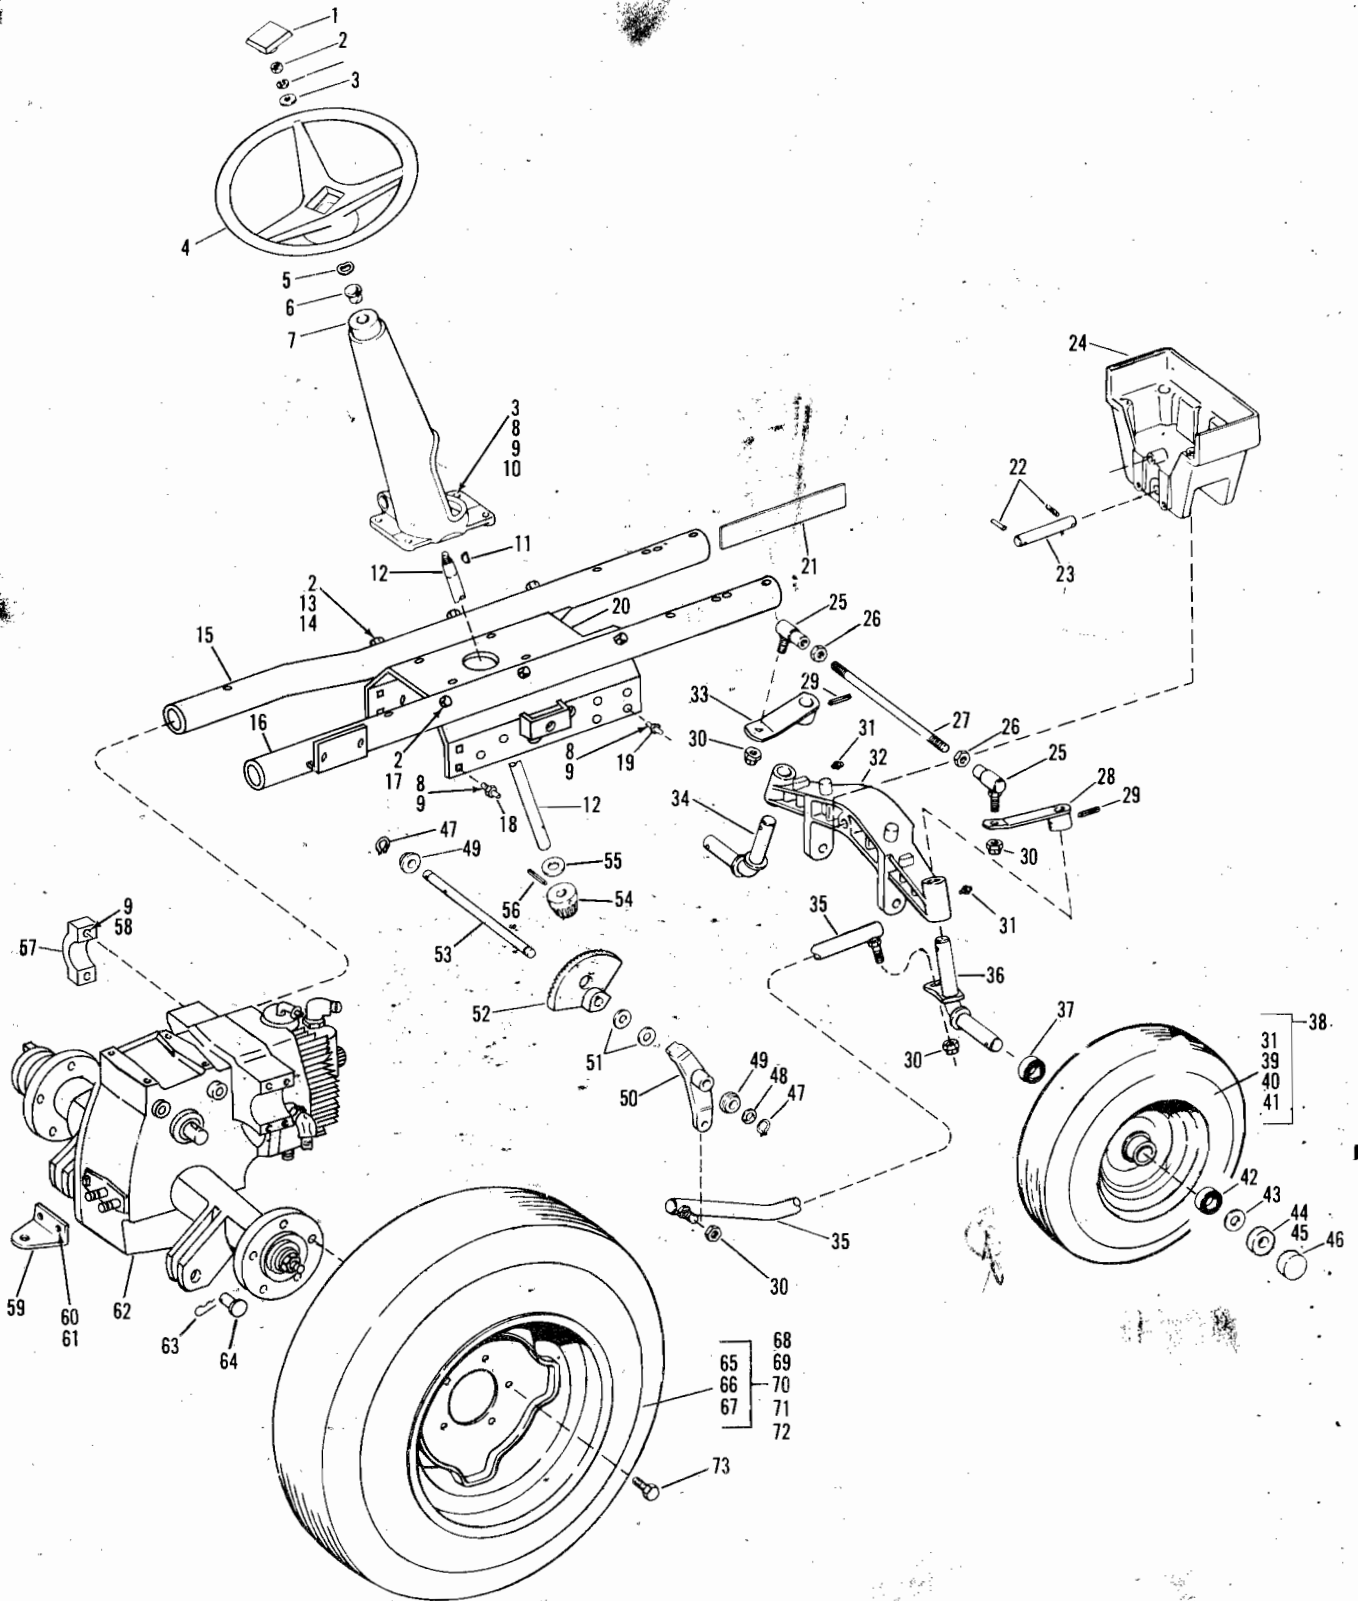

(1) Serial Number 0100101 thru 0199999

(2) Serial Number 0200101 thru 0299999

BOLENS 14 HP TRACTOR

Figure 6 FRAME, STEERING AND AXLE ASSEMBLIES

MODEL 1456 (H-14)- Serial Number 0100101 thru 0299999

REF. NO.	PART NO.	DESCRIPTION	NO. REQ'D.
1	1727415	Cap	1
2	1110108	Lock Nut, 3/8	8
3	1107383	Flat Washer, 3/8	5
4	1721805	Steering Wheel	1
5	1713122	Bowed Washer	1
6	1717263	Bearing	1
7	1717258	Support, Steering	1
8	1186231	Hex Nut, 3/8-16	8
9	1100243	Lockwasher, 3/8	16
10	1100043	Capscrew, 3/8-16 x 1-1/8	4
11	1104436	Woodruff Key, 3/16 x 3/4	1
12	1717269	Steering Shaft	1
13	1110644	Capscrew, 3/8-16 x 3-1/4	1
14	1185506	Jam Nut, 3/8-16	1
15	1720341	Frame Tube, L.H.	1
16	1721895	Frame Tube, R.H.	1
17	1100770	Capscrew, 3/8-16 x 2-3/4	5
18	1722849	Hitch Pin Rear	2
19	1722848	Hitch Pin Front	2
20	1720439	Mounting Plate	1
21	1723711	Frame Reinforcement	4
22	1185232	Drive Pin, 3/16 x 1-1/4	2
23	1713383	Axle Pivot	1
24	1717270	Axle Support	1
25	1713361	Ball Joint	2
26	1103926	Jam Nut, 1/2-20	2
27	1713385	Tie Rod	1
28	1723355	Tie Rod Arm, R.H.	1
29	1891696	Drive Pin, 5/16 x 1-1/2	2
30	1110152	Self Locking Nut, 1/2-20	4
31	1185976	Grease Fitting	2
32	1723343	Front Axle	1
33	1723354	Tie Rod Arm, L.H.	1
34	1723346	Spindle Assembly, L.H.	1
35	1717462	Drag Link	1
36	1723345	Spindle Assembly, R.H.	1
37	1185616	Ball Bearing with Seal	2
38	1717357	Front Wheel and Tire (Incl. Ref. Nos. 31, 37, 39 thru 42)	2
39	1715855	Valve Stem Assembly	2
40	1715789	Wheel Only (Incl. Ref. No. 31)	2
41	1717441	Tire, 16x6.50-8 (Goodyear) (1)	2
	1728655	Tire, 16x6.50-8 (Carlisle) (2)	2
42	1185615	Ball Bearing	2
43	121898	Washer	4
44	1716197	Set Collar	2
45	1187857	Capscrew, 1/4-20 x 1	2
46	1715899	Dust Cap, 1-1/2 I.D.	2
47	1185668	Retaining Ring	2
48	1705092	Washer	1