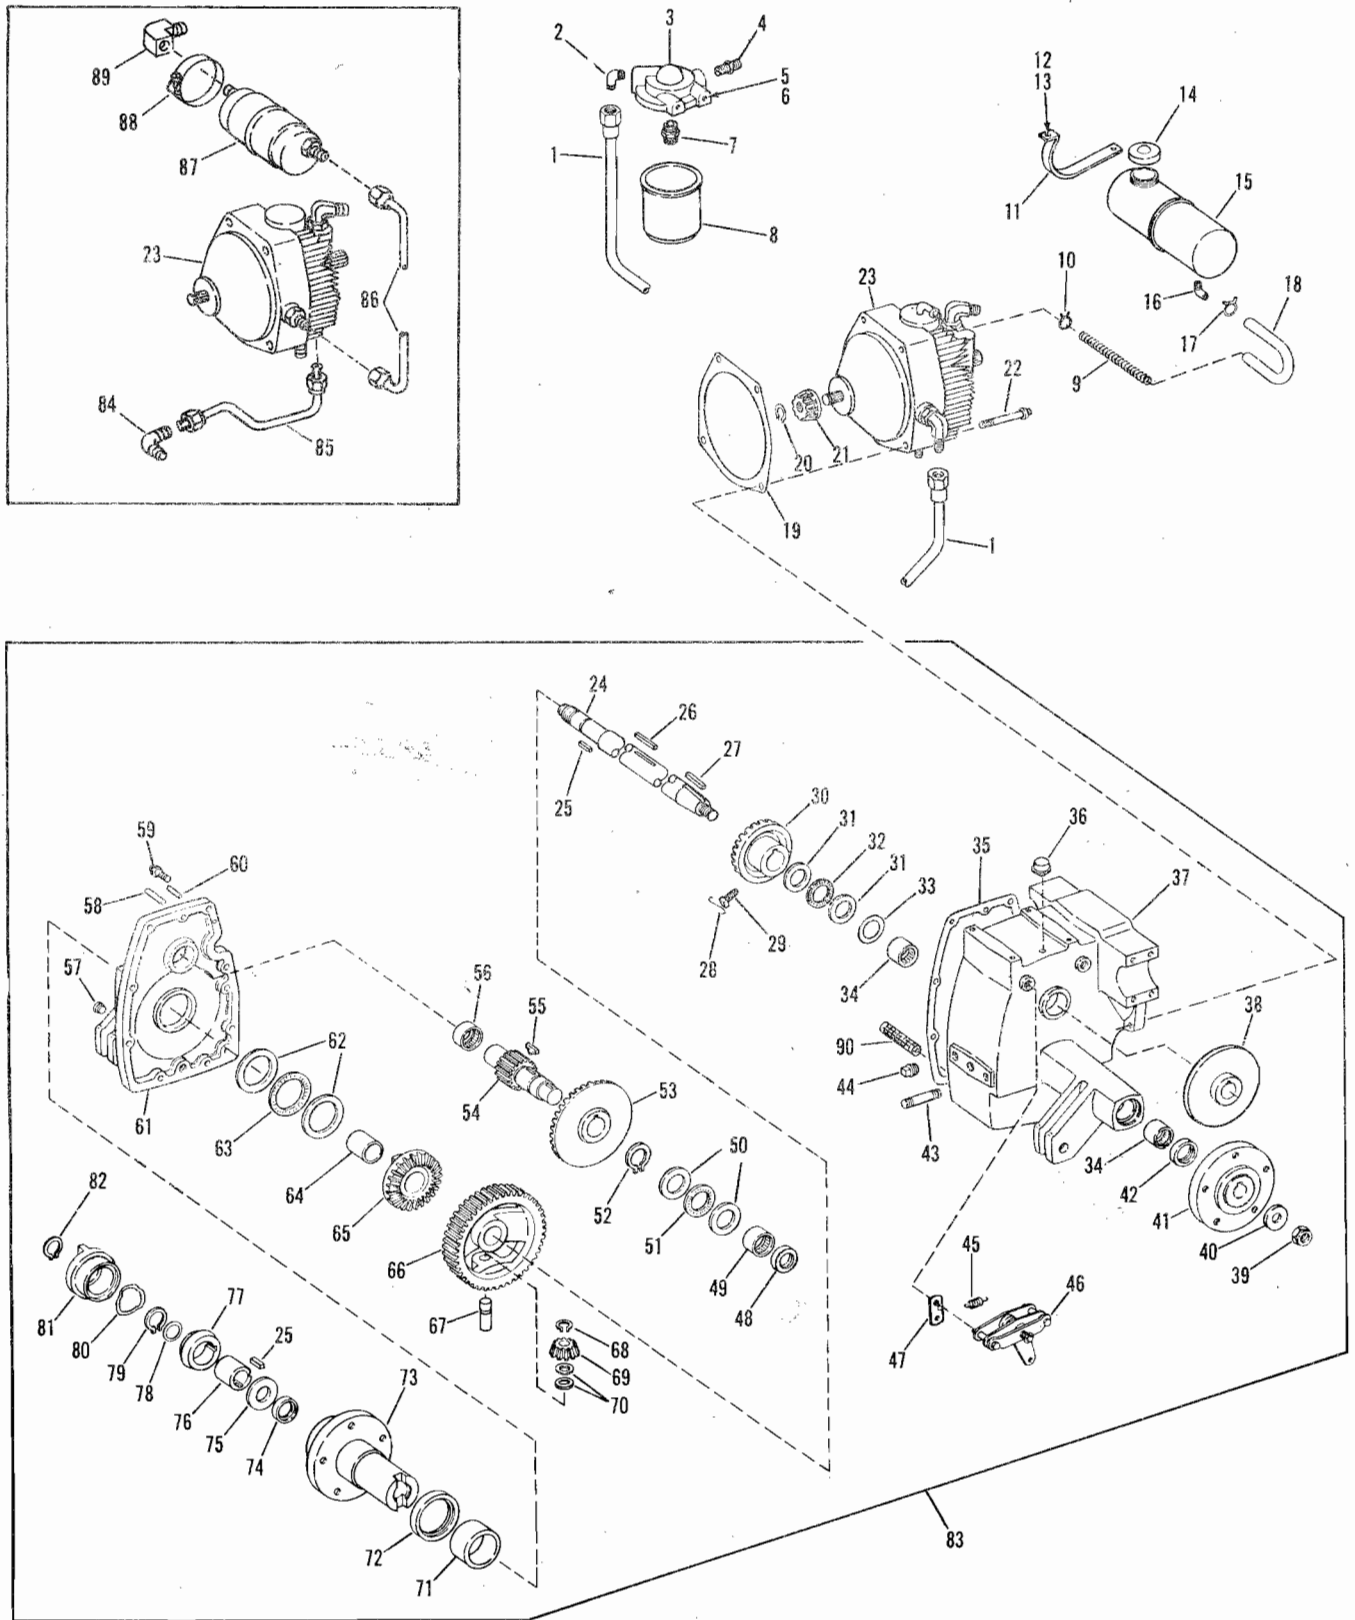

BOLENS 14 HP TRACTOR

Figure 3 HYDRO AND TRANSAXLE ASSEMBLY

MODEL 1456 (H-14)- Serial Number 0100101 thru 0299999

REF. NO.	PART NO.	DESCRIPTION	NO. REQ'D.	REF. NO.	PART NO.	DESCRIPTION	NO. REQ'D.
1	1721992	Tube, Filter Outflow to Hydro.	1	46	1722156	Brake Caliper Assembly	1
2	1185739	Elbow, 90°	3	47	1722083	Spring Bracket	1
3	1721920	Filter Manifold	1	48	1185882	Oil Seal	1
4	1721989	Connector	1	49	1185088	Needle Bearing	1
5	1100242	Lockwasher, 5/16	2	50	1185767	Thrust Race	2
6	1100044	Capscrew, 5/16-18 x 3/4	2	51	1185764	Thrust Bearing	1
7	1721921	Special Coupling	1	52	1185303	Retaining Ring	1
8	1719859	Oil Filter	1	53	1720259	Bevel Gear 58T	1
9	1723389	Coil Spring	1	54	1722784	Pinion Shaft 12T	1
10	1185820	Clamp	1	55	1200034	H: Pro Key, 1/4 x 7/8	2
11	1721902	Tank Strap	2	56	1185774	Needle Bearing (Closed end)	1
12	1115931	Screw, 1/4-20 x 5/8	4	57	1105640	Countersunk Pipe Plug, 1/4 NPT (2)	1
13	1185456	Tinnerman Nut	4	58	1110187	Dowel Pin, 5/16 x 1	2
14	1721901	Tank Cap	1	59	1185771	Ferry Screw, 3/8-16 x 1	7
15	1721900	Oil Reservoir Tank	1	60	1185232	Roll Pin, 3/16 x 1-1/4	1
16	1703897	Elbow	1	61	1720252	Cover (1)	1
17	1723386	Clamp	1		1727133	Cover (2)	1
18	1723388	Oil Line Hose	1	62	1185765	Thrust Race	2
19	1720282	Motor Gasket	1	63	1185768	Thrust Bearing	1
20	1118808	Retaining Ring	1	64	1185832	Bearing Bronze	1
21	1720285	Bevel Pinion	1	65	1720264	Bevel Gear 22T L.H.	1
22	1185775	Capscrew (Special)	4	66	1722785	Gear and Carrier 59T	1
23	1722180	Hydrostatic Pkg. (Incl. Ref. No. 19) (1)	1	67	1713467	Differential Pinion Shaft	2
	1727235	Hydrostatic Pkg. (Incl. Ref. No. 19) (2)	1	68	1177567	Retaining Ring	2
24	1720269	Axle	1	69	1713466	Bevel Pinion 10T	2
25	1104336	Key, 1/4 Sq. x 1	2	70	1712763	Thrust Washer	4
26	1721587	Key, 1/4 Sq. x 1-1/4	1	71	1185770	Bearing Bronze	1
27	1108848	Key, 5/16 Sq. x 1-1/4	1	72	1185769	Oil Seal	1
28	1716692	Locking Wire	1	73	1720266	Wheel Hub, L.H.	1
29	1716519	Drive Screw	2	74	1185295	Oil Seal	1
30	1720271	Bevel Gear 22T R.H.	1	75	1713468	Thrust Washer	1
31	1185766	Thrust Race	2	76	1714561	Coupling	1
32	1185763	Thrust Bearing	1	77	1714562	Cone	1
33	1720299	Shim .0125	As Req'd	78	1800338	Shim .015	As Req'd.
34	1185645	Needle Bearing	2	79	1185689	Retaining Ring	1
35	1720257	Gasket (1)	1	80	1714572	Spring Washer	4
	1727147	Gasket (2)	1	81	1714564	Adjusting Nut	1
36	182682	Breather	1	82	1180025	Retaining Ring	1
37	1723514	Gear Case Housing (1)	1	83	1722786	Rear Axle Assy., (Incl. Ref. Nos. 24 thru 82) (1)	1
	1727131	Gear Case Housing (2)	1		1727140	Rear Axle Assy., (Incl. Ref. Nos. 24 thru 82) (2)	1
38	1722159	Brake Disc	1	84	1727138	Elbow, 90° (2)	1
39	1110297	Lock Nut, 5/8-18	1	85	1727230	Suction Tube (2)	1
40	1185847	Special Flat Washer	1	86	1727139	Tube (2)	1
41	1720293	Wheel Hub R.H.	1	87	1727231	Oil Filter (2)	1
42	1185642	Oil Seal	1	88	1723599	Hose Clamp (2)	1
43	1718067	Stud	2	89	1727233	Elbow (2)	1
44	1723619	Pipe Plug, 3/8 (1)	1	90	1727137	Screen (2)	1
	1100937	Pipe Plug, 3/4 (2)	1				
45	1892471	Extension Spring	1				

(1) Serial Number 0100101 thru 0199999

(2) Serial Number 0200101 thru 0299999