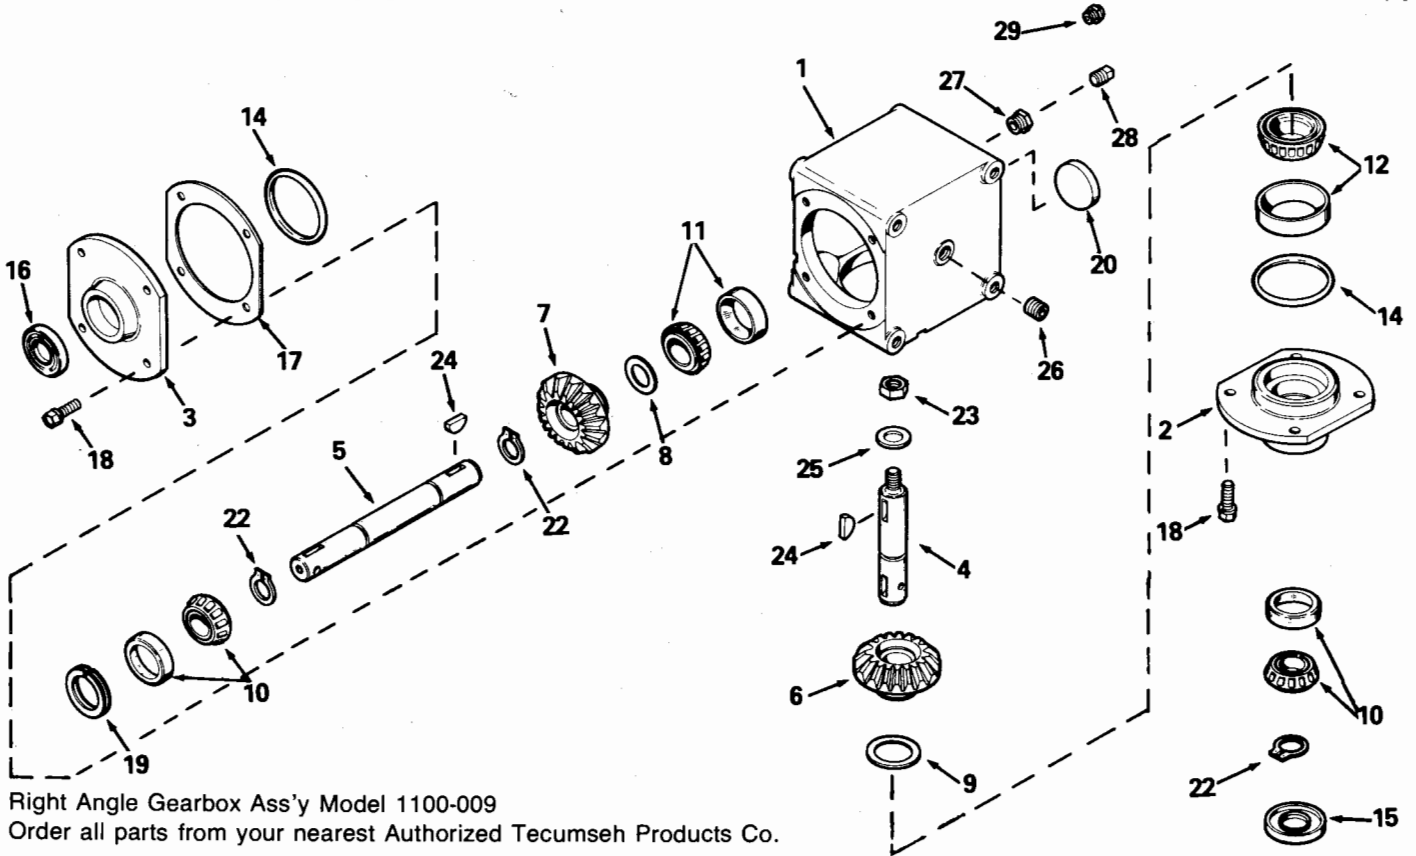

MODEL 50060S

(1) Serial Numbers 0100101 thru 0199999

MODEL 51060S

(2) Serial Numbers 0100101 thru 0199999

60 Inch Mower Attachment

MODEL 50060S & 51060S

Right Angle Gearbox Ass'y Model 1100-009
 Order all parts from your nearest Authorized Tecumseh Products Co.

REF. NO.	PART NO.	DESCRIPTION	QTY.
1	770076	Housing, Right angle drive	
2	786104A	Cap, Retainer	
3	786105	Cap, Retainer	
4	776239	Shaft, Output	
5	776222	Shaft, Input	
6	778180	Gear, Bevel (20 teeth)	
7	778181	Gear, Bevel (27 teeth)	
8	780131	Shim (1-1/2" O.D. x 1-1/64" I.D. x .002 thick) (use as required)	
9	780138	Shim (2.000" O.D. x 1.531" I.D. x .002 thick) (use as required)	
10	780132	Bearing & Cup Ass'y. (This assembly may have a shim washer included. The shim washer is not required at this location.)	
11	780132	Bearing & Cup Ass'y. (This is a factory sized assembly and may or may not include Ref. No. 8 shim washer. If Ref. No. 8 shim washer is supplied, it must be used in this location. All old shim washers must be discarded.)	

REF. NO.	PART NO.	DESCRIPTION	QTY.
12	780134	Bearing & Cup Ass'y (This is a factory sized assembly and may or may not include Ref. No. 9 shim washer. If Ref. No. 9 shim washer is included, it must be used in this location. All old shim washers must be discarded.)	
14	788063	"O" Ring	
15	788064	Seal, Oil	
16	788065	Seal, Oil	
17	780136	Shim, Cap retainer	
18	792037	Screw, Hex Hd Sems, 5/16-18 x 1	
19	780137	Ring, Load	
20	792111	Plug	
22	792113	Ring, Retaining	
23	792110	Jam Nut, 3/4-16	
24	792114	Key, Woodruff	
25	792115	Washer, Flat	
26	792116	Plug, Pipe, 1/4-18	
27	792117	Reducer, Pipe (1/4-18 to 1/8-27)	
28	792039	Plug, Pipe	
29	792118	Valve, Relief	