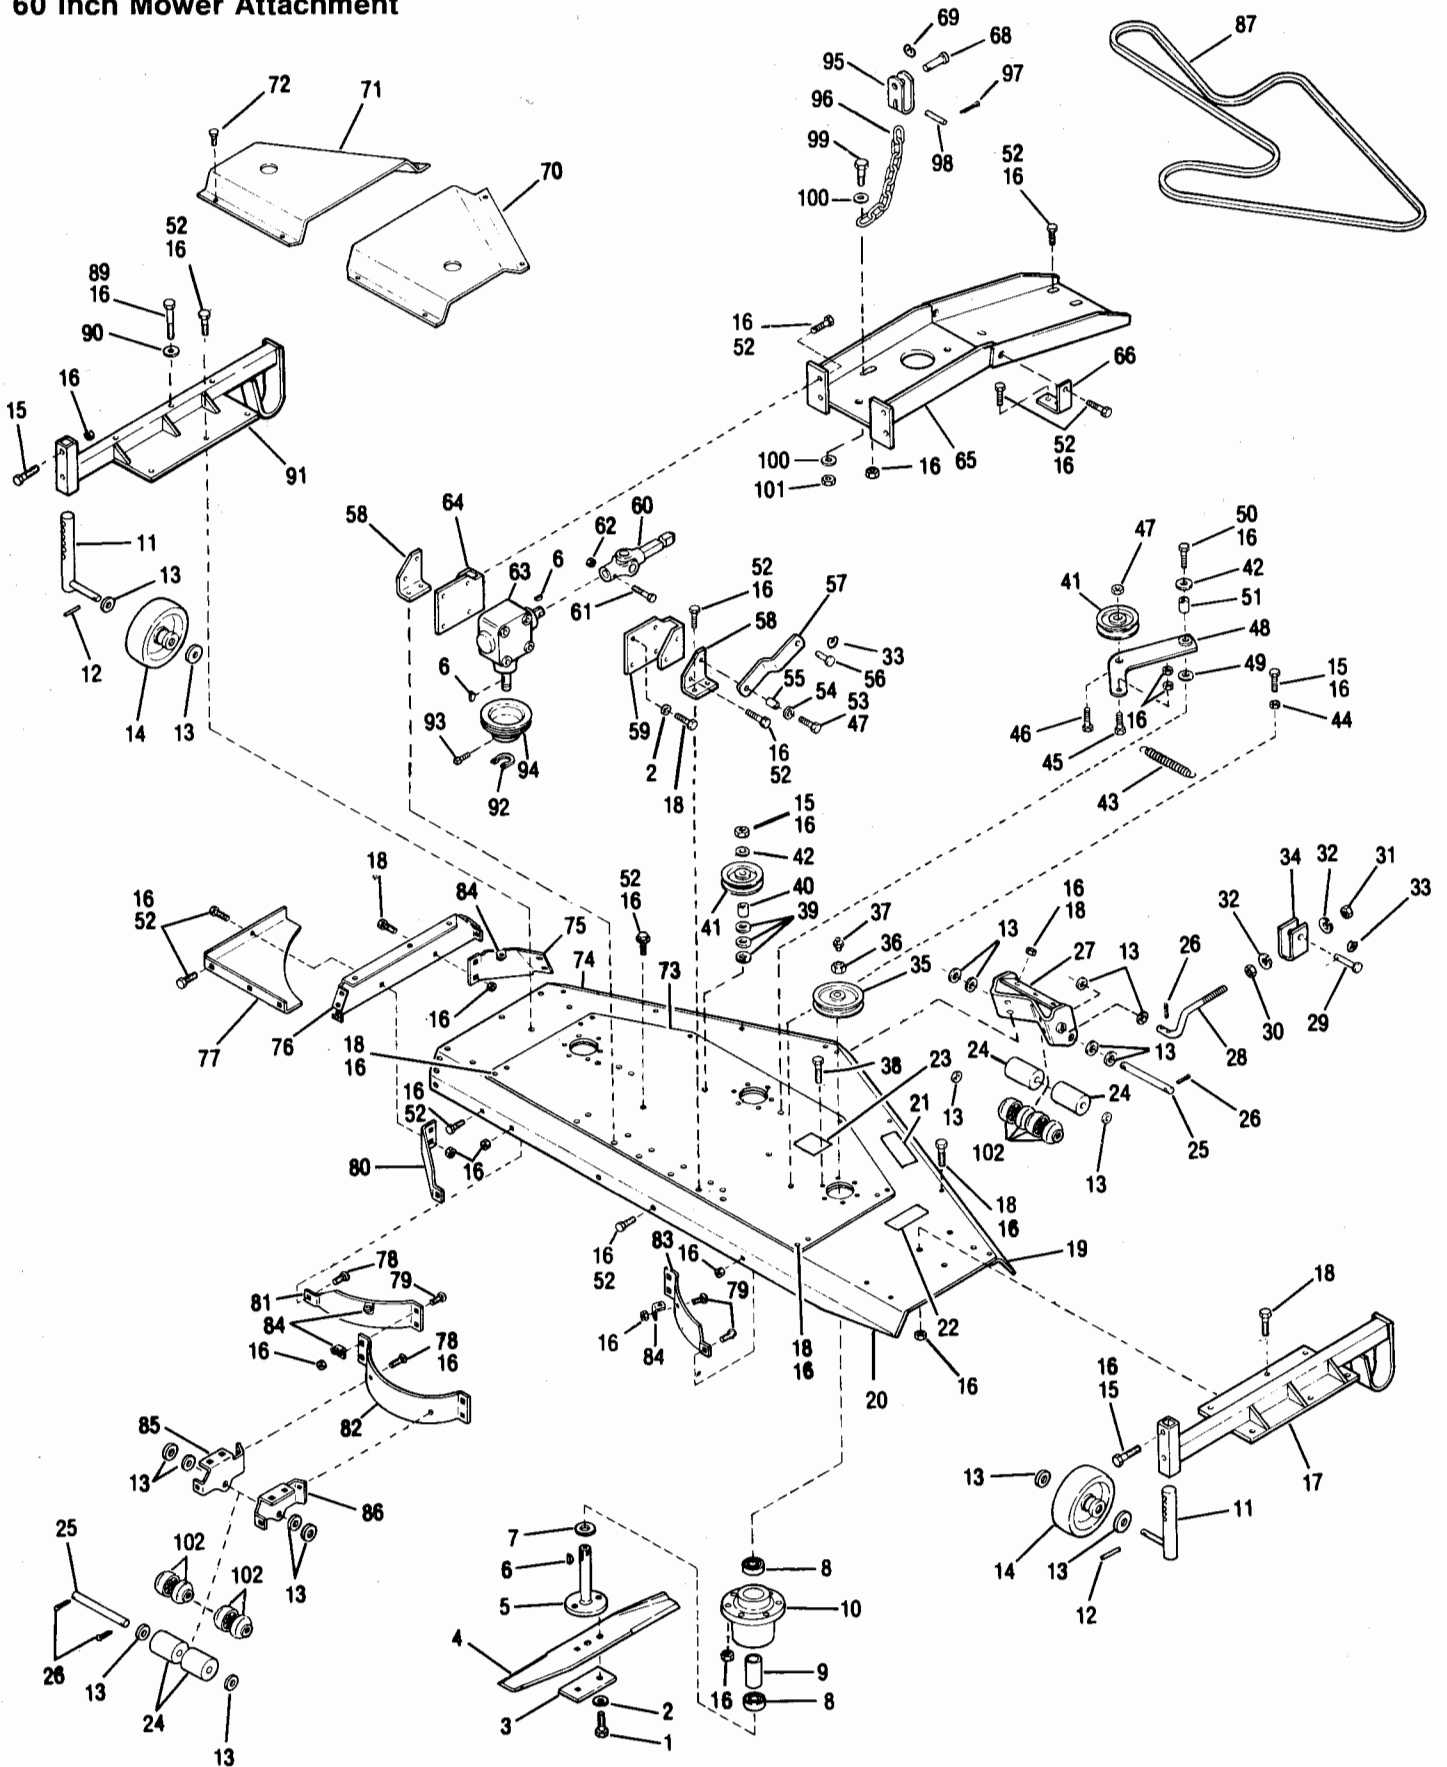


Bolens[®]

**Mower
Attachment
60 Inch**

Model 50060S

Serial Numbers 0100101
thru 0199999

Model 51060S

Serial Numbers 0100101
thru 0199999

**Parts
List**

60 Inch Mower Attachment

MODEL 50060S & 51060S

REF. NO.	PART NO.	DESCRIPTION	NO. REQ'D
1 •	1100009	Hex Hd. Screw 3/8-14 x 1	6
2 •	1100243	Lock Washer, 3/8	10
3	1738847	Blade Plate	3
4	1738742	Blade	3
5	1738806	Blade Shaft Ass'y	3
6	1186034	Woodruff Key 1/4 x 7/8	3
7	1701449	Special Washer	3
8	1185100	Ball Bearing	6
9	1739484	Sleeve	3
10	1733686	Spindle Housing	3
11	1747783	Rear Axle Ass'y	2
12	1185597	Roll Pin, 3/16 x 1-1/8	2
13 •	1107387	Flat Washer, 3/4 (1)	18
	• 1107387	Flat Washer, 3/4 (2)	24
14	1747799	Wheel & Tire Ass'y	2
15 •	1100048	Hex Hd. Screw 3/8-16 x 2	4
16 •	1733398	Hex Lock Nut, 3/8-16	103
17	1747777	Gage Wheel Support. R.H.	1
18 •	1100068	Hex Screw, 3/8-16 x 3/4	40
19	1747762	R.H. Front Base	1
20	1750198	Mower Base w/Decals (Incl. Ref. 21)	1
21	1750712	Decal, Danger	1
22	1744491	Cutting Line Decal	1
23	1730200	Belt Drive Decal	1
24	1747107	Roller (1)	4
25	1747787	Roller Shaft	2
26 •	1100351	Cotter Pin 1/8 x 1-1/4	8
27	1748277	Front Drag Bracket Ass'y	1
28	1746170	Hitch Link	2
29	1752308	Clevis Pin	2
30	1186236	Hex Nut 3/4-10	2
31	1110113	Hex Lock Nut 3/4-10	2
32	1103977	Lock Washer, 3/4	4
33	1751909	Circle Wire Ring	4
34	1749640	Hitch Bracket Ass'y	2
35	1748284	Blade Sheave	3
36	1739384	Hex Lock Nut 1.00-14	3
37	1185976	Grease Fitting	3
38 •	1100043	Hex Screw, 3/8-16 x 1-1/4	28
39	1891733	Spec. Washer	3
40	1740203	Spacer	1
41	1752354	Idler Pulley	2
42 •	1100256	Flat Washer, 3/8	2
43	1725367	Extension Spring	1
44 •	1186259	Hex Nut, 3/8-16	1
45	1748374	Hex Screw, 3/8-16 x 1-1/2	1
46	1748373	Hex Screw 1/2-13 x 1-13/16	1
47	1734514	Hex Nut, Lock 1/2-13	3
48	1749769	Idler Arm Ass'y	1
49	1724929	Thrust Washer	1
50 •	1100047	Hex Screw 3/8-16 x 1-1/2	1
51	1185395	Sleeve Bearing	1