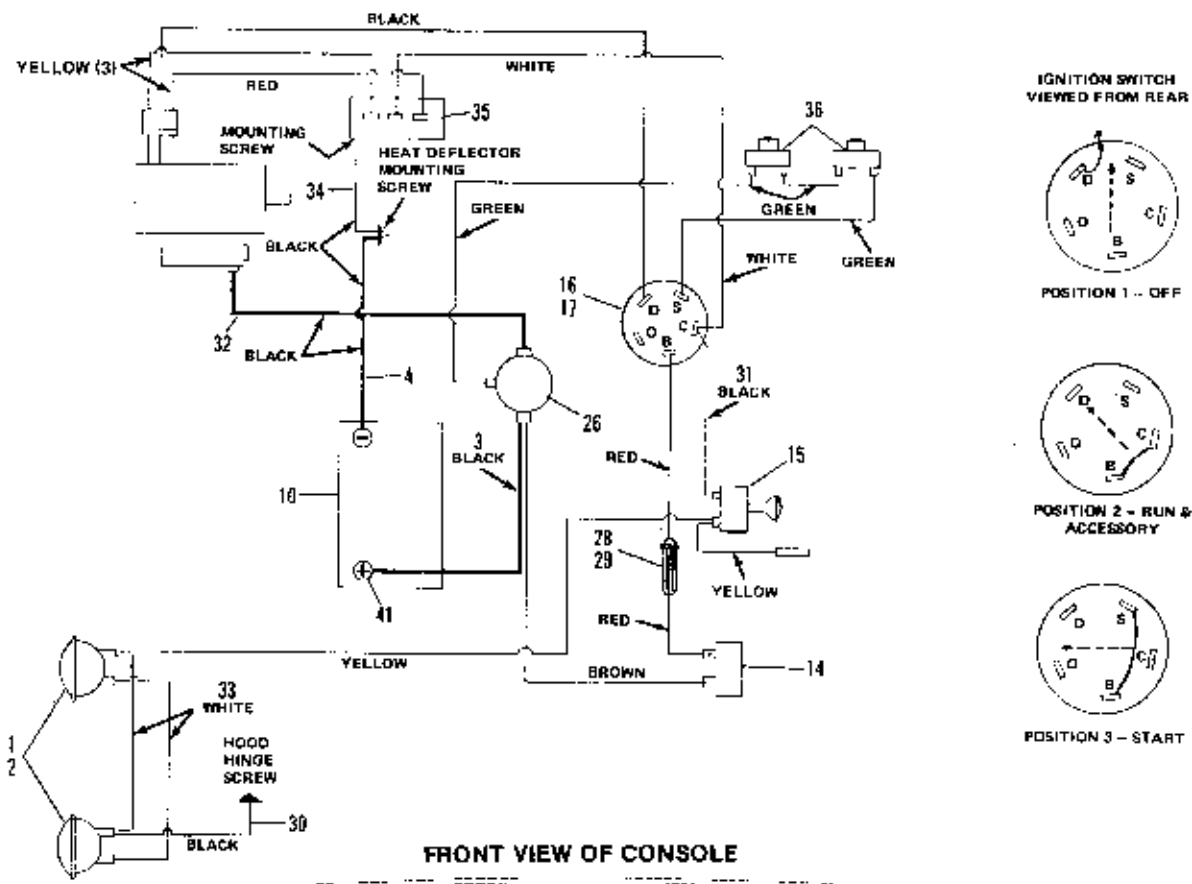

BOLENS 16 HP TRACTOR