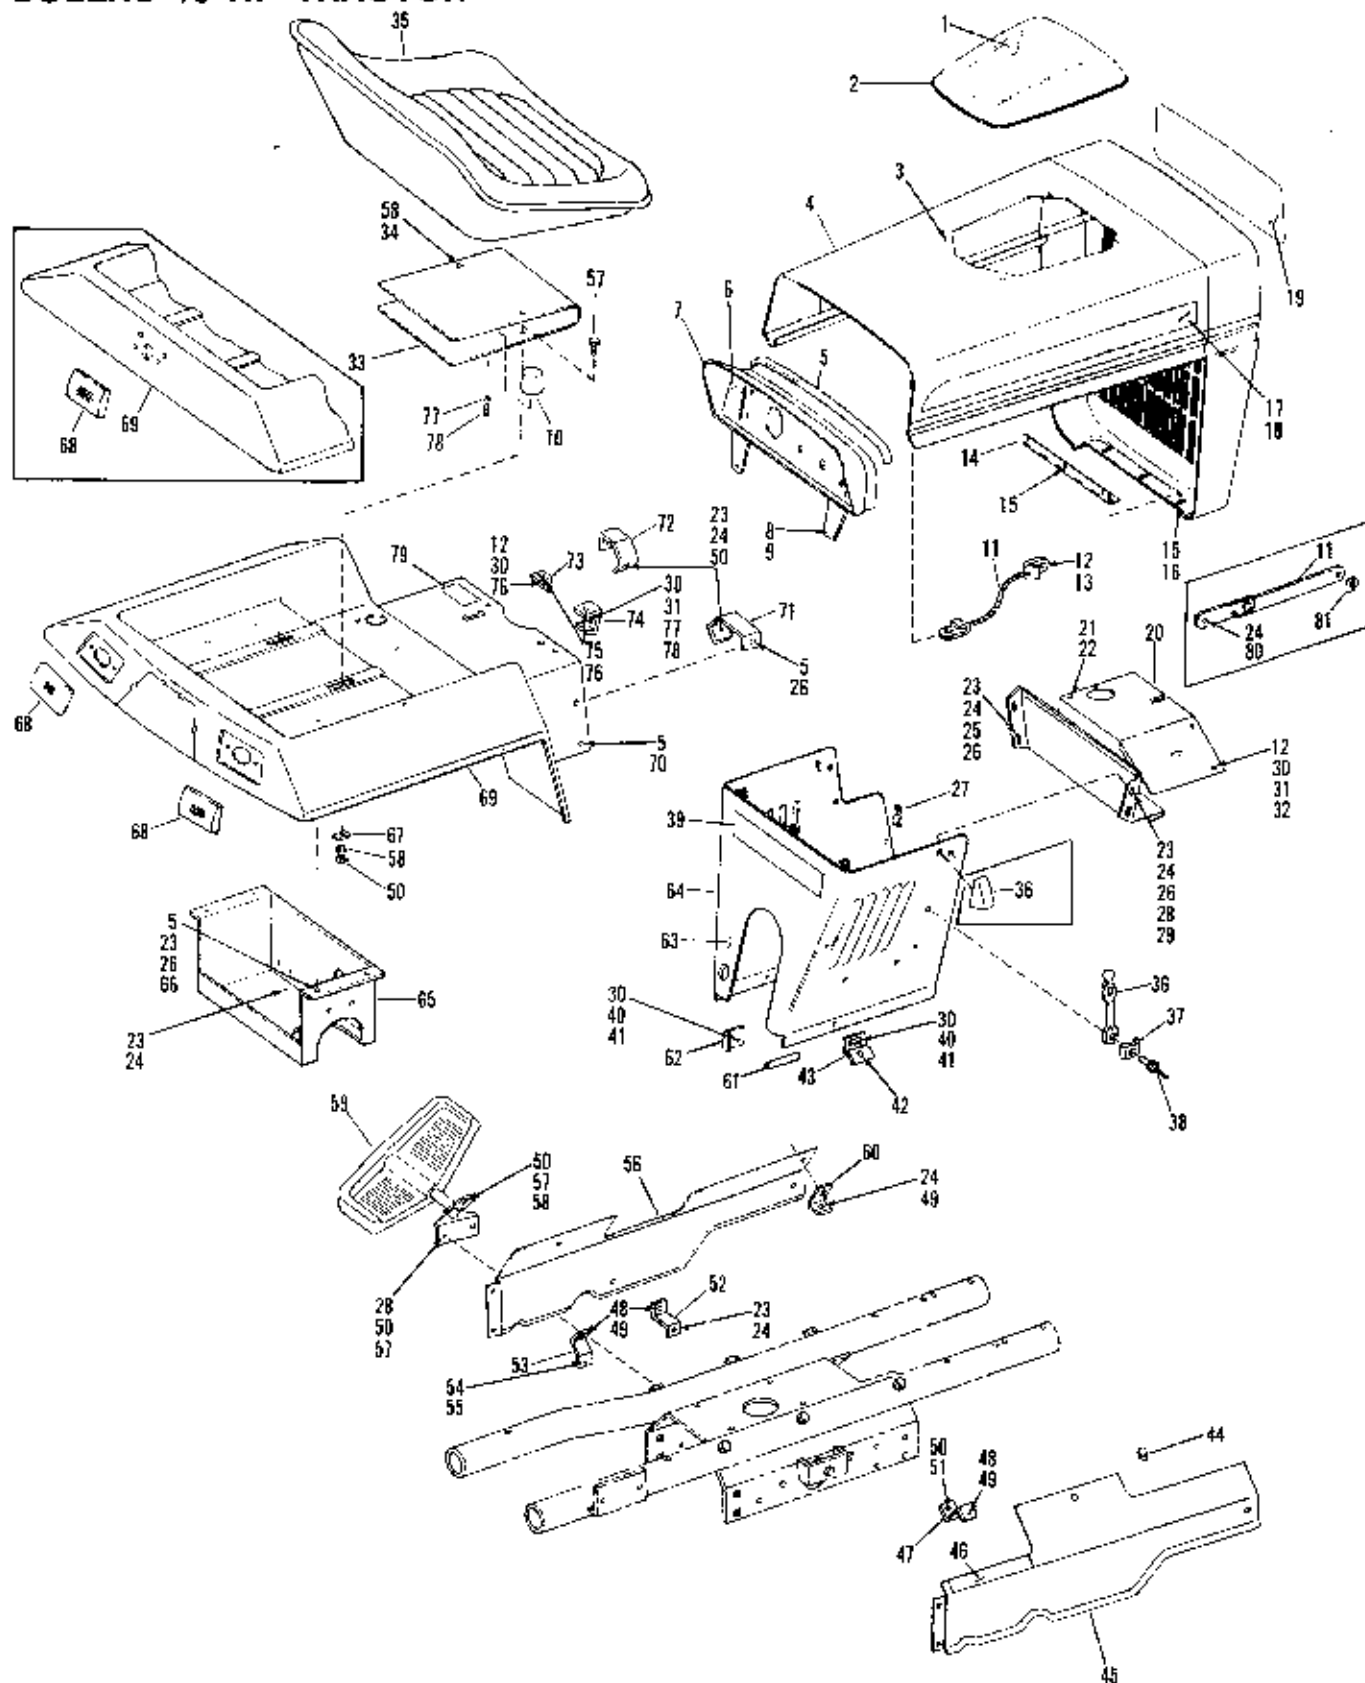

BOLENS 16 HP TRACTOR

Figure 1 TRIM ASSEMBLY

MODEL 1656 (H-16)- Serial Number 0100101 thru 0399999

REF. NO.	PART NO.	DESCRIPTION	NO. REQ'D.	REF. NO.	PART NO.	DESCRIPTION	NO. REQ'D.
1	1727239	Decal (Engine Cover)	11	40*	1115931	Machine Screw, 1/4-20 x 5/8.....	3
2	1724065	Engine Cover	1	41	1185456	Tinnerman Nut, 1/4	3
3*	1186009	Round Head Screw	4	42*	1723037	Capscrew, 3/8-16 x 3/4	2
4	1723585	Hood and Grill Assy. w/o Decals	1	43	1714642	Brace	4
5*	1185872	Screw, 5/16-18 x 5/8	10	44	1724856	Speed Clip	1
6	1723506	Decal (Instrument Panel) (1) ..	1	45	1723696	Side Panel, R.H.	1
	1727419	Decal (Instrument Panel) (2) (3) ..	1	46	1727411	Decal (Lift Indicator)	1
7	1723391	Instrument Panel	1	47	1721911	Side Panel Support, L.H.	1
8	1721252	Wire Clip	2	48*	1185872	Screw, 5/16-18 x 5/8	6
9*	1186389	Nut with Washer, 1/4-20	4	49	1185873	Nut, Tinnerman 5/16-18	5
10	1722929	Bumper	1	50*	1110108	Lock Nut, 3/8	12
11	1717236	Hood Stop (1)	1	51*	1100770	Capscrew, 3/8-16 x 2-3/4	5
	1725637	Lanyard (2) (3)	1	52	1721912	Side Panel Support, L.H. Front	1
12*	1111599	Capscrew, 1/4-20 x 5/8 (1) ..	4			Side Panel Support, L.H. Rear	1
	1100804	Hex Hd. Capscrew, 1/4-20 x 1/2 (2) (3)	2	53	1721910	Screw, 1/4-20 x 5/8	1
13	1185893	Nut, Tinnerman "U" Type, 1/4 20 (1)	1	54*	1115931	Nut, Tinnerman	1
	1110108	Self Locking Nut, 1/4-20 (2) (3) ..	2	55	1185456	Side Panel, L.H.	1
14	1717246	Hinge	1	56	1723694	Capscrew, 3/8-16 x 7/8	4
15*	1186327	Screw, Whiz Lock, 5/16-18 x 1/2	6	57*	1100913	Lockwasher, 3/8	3
16*	1186391	Nut, Whiz Lock, 5/16-18	3	58*	1100243	Pedal, L.H.	1
17	1725542	Decal (Identification L.H.) (1) ..	1	59	1721930	Bracket, Side Panel	1
	1731673	Decal (Identification L.H.) (2)(3) ..	1	60	1723698	Drive Pin, 5/16 x 2-1/2	1
18	1725543	Decal (Identification R.H.) (1) ..	1	61	1177550	Clip	1
	1731674	Decal (Identification R.H.) (2)(3) ..	1	62	1721913	Decal (Hydro Lift) (1)	1
19	1725514	Decal (Trade Mark) (1)	1		1727410	Decal (Hydro Lift) (2) (3)	1
	1727450	Decal (Trade Mark) (2) (3)	1	64	1723399	Rear Panel	1
20	1725643	Heat Shield	1	65	1721893	Fender Support	1
21*	1187559	Shakeproof Washer, No. 10	3	66	1704930	Clamp	1
22	1187429	Self Tapping Screw	2	67	1721876	Reinforcing Plate	2
23*	1100242	Lockwasher, 5/16-18	11	68	1725615	Reflector	1
24*	1100044	Capscrew, 5/16-18 x 3/4	14	69	1723445	Fender (1)	1
25*	1107382	Flat Washer, 5/16	19		1727225	Fender (2) (3)	1
26*	1110107	Lock Nut, 5/16-18	13	70	1185498	Speed Nut, 5/16-18	4
27	1721037	Clip	1	71	1721904	Fender Support, R.H.	1
28*	1107383	Flat Washer, 3/8	6	72	1721903	Fender Support, L.H.	1
29*	1177548	Shakeproof Washer, 5/16	1	73	1721908	Fender Support	1
30*	1107381	Flat Washer, 1/4	10	74	1721907	Fender Support	1
31*	1186229	Hex Nut, 1/4-20	8	75*	1185894	Phillips Head Screw, 1/4-20 x 1/2	2
32*	1187612	Lockwasher	2	76	1185893	Tinnerman Nut, 1/4-20	3
33	1722930	Seat Spring	1	77*	1100241	Lockwasher	1
34*	1100068	Capscrew, 3/8 16 x 3/4	2	78*	1100804	Capscrew, 1/4-20 x 1/2	2
35	1723525	Seat	1	79	1723507	Decal (Instruction) (1)	1
36	1717232	Latch (1)	2		1728757	Decal (Instruction) (2) (3)	1
	1727127	Latch (2) (3)	2	80	1186230	Hex Nut, 5/16-18 (1)	2
37	1727126	Clip	2	81	1705905	Sowed Washer (1)	1
38	1185879	Pop Rivet, 3/16	2	N.I.	1730355	Spray Paint, White (2) (3) ..	
39	1725813	Decal (Instructions) (1)	1	N.I.	1730354	Spray Paint, Black (2) (3) ..	
	1727412	Decal (Instructions) (2) (3)	1				