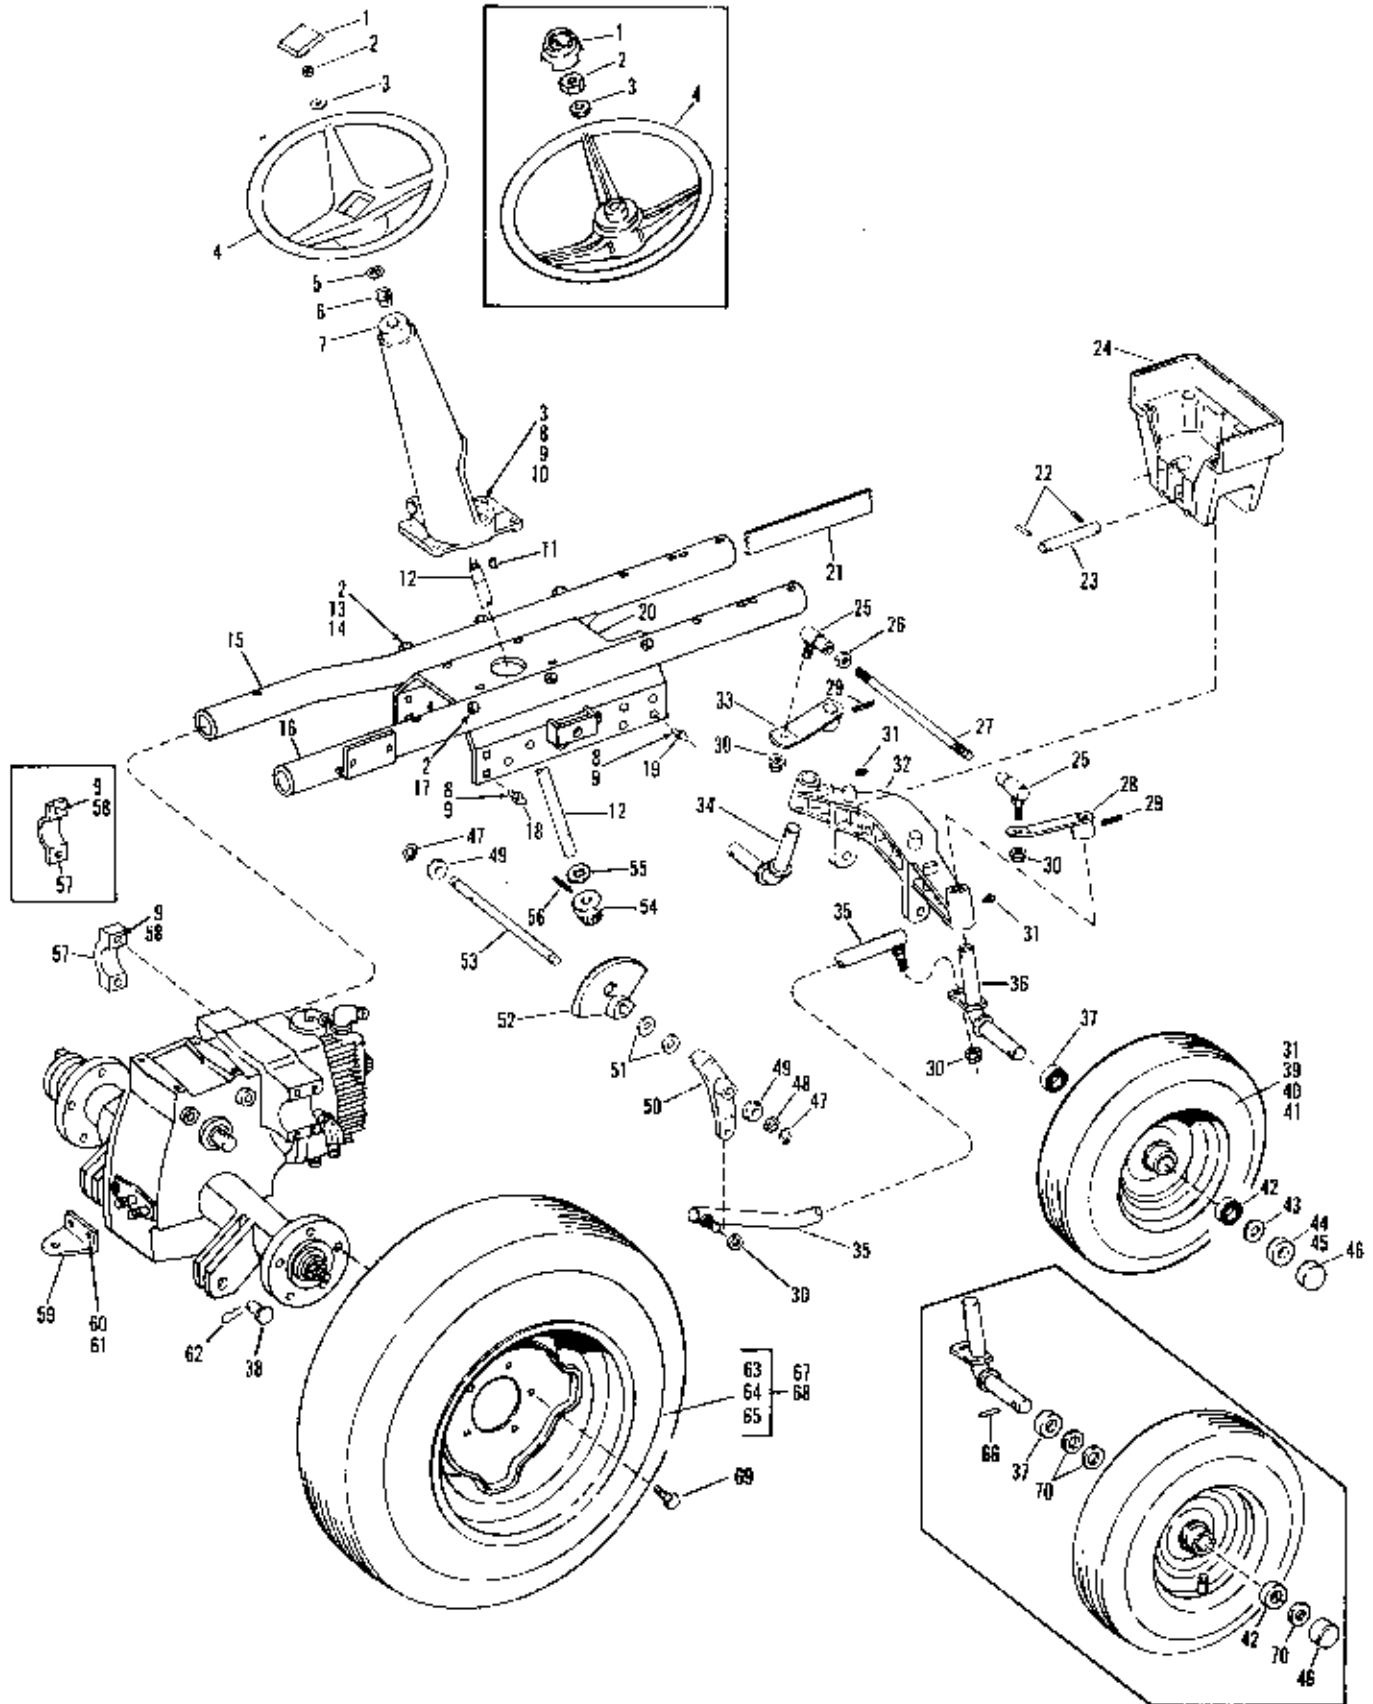

BOLENS 16 HP TRACTOR

Figure 6 FRAME, STEERING AND AXLE ASSEMBLIES

MODEL 1656 (H-16)- Serial Number 0100101 thru 0399999

REF. NO.	PART NO.	DESCRIPTION	NO. REQ'D.	REF. NO.	PART NO.	DESCRIPTION	NO. REQ'D.
1	1727415	Cap Steering wheel (1)	1	45	• 1187857	Capscrew, 1/4-20 x 1 (1)	2
	1731551	Cap Steering Wheel (2) (3)	1	46	1721245	Dust Cap 1-5/8 I.D.	2
2	• 1110108	Lock Nut, 3/8	8		1715899	Dust Cap, 1-1/2 I.D.	2
3	• 1107383	Flat Washer, 3/8	5	47	1185668	Retaining Ring	2
4	1721805	Steering Wheel (1)	1	48	1705092	Washer	1
	1731552	Steering Wheel (2) (3)	1	49	1185558	Sleeve Bearing	2
5	1713122	Bowd Washer	1	50	1716563	Steering Arm	1
6	1717263	Bearing	1	51	• 1705093	Flat Washer, 41/64 dia.	As Req'd.
7	1717258	Support, Steering	1	52	1713809	Steering Gear	1
8	• 1186231	Hex Nut, 3/8-16	8	53	1721932	Cross Shaft	1
9	• 1100243	Lockwasher, 3/8	16	54	1713811	Steering Pinion	1
10	• 1100043	Capscrew, 3/8-16 x 1-1/8	4	55	• 1708012	Flat Washer	1
11	1104436	Woodruff Key, 3/16 x 3/4	1	56	1185284	Drive Pin, 1/4 x 2	1
12	1717269	Steering Shaft	1	57	1713461	Mounting Cap (1)	4
13	• 1110644	Capscrew, 3/8 16 x 3-1/4	1		1731869	Mounting Cap (2) (3)	4
14	• 1185506	Jam Nut, 3/8-16	1	58	• 1100086	Capscrew, 3/8-16 x 1-3/4 (1)	8
15	1720341	Frame Tube, L.H.	1		• 1100047	Capscrew, 3/8 16 x 1-1/2 (2) (3)	8
16	1721895	Frame Tube, R.H.	1	59	1714101	Hitch	1
17	• 1100770	Capscrew, 3/8-16 x 2-3/4	5	60	• 1186233	Lock Nut, 1/2-13	2
18	1722849	Hitch Pin Rear (1)	2	61	• 1100245	Lockwasher, 1/2	2
19	1722848	Hitch Pin Front (1)	2	62	1703011	Coiler Pin	2
20	1720439	Mounting Plate	1	63	1716011	Valve Stem Assembly	2
21	1723711	Frame Reinforcement	4	64	1722522	Tubeless Tire, 23 x 10.50-12 (1)	2
22	1185232	Drive Pin, 3/16 x 1-1/4	2		1728651	Tubeless Tire, 23 x 9.50-12 (Goodyear) (2) (3)	2
23	1713383	Axle Pivot	1		1728656	Tubeless Tire, 23 x 9.50-12 (Carlisle) (2) (3)	2
24	1717270	Axle Support	1	65	1715787	Wheel Only	2
25	1713361	Ball Joint	2	66	1185348	Roll Pin, 1/4 x 1 1/4 (2) (3)	2
26	• 1103826	Jam Nut, 1/2-20	1	MODEL 18834 AGRI. TIRE KIT			
27	1713385	Tie Rod	1	67	1715787	Wheel Assembly	2
28	1723355	Tie Rod Arm, R.H.	1		1716011	Valve	2
29	1891698	Drive Pin, 5/16 x 1-1/2	2		1723199	Tire, 23 x 10.50-12	2
30	• 1110152	Self Locking Nut, 1/2-20	4	MODEL 18835 LAWN & GARDEN TIRE KIT			
31	1185976	Grease Fitting	2	68	1715787	Wheel Assembly	2
32	1723343	Front Axle	1		1716011	Valve	2
33	1723354	Tie Rod Arm, L.H.	1		1727300	Tire, 23 x 9.50-12	2
34	1723346	Spindle Assembly, L.H.	1	69	101085	Bolt, Hub	10
35	1717462	Drag Link	1	70	1700821	Washer, Thrust (2) (3)	6
36	1723345	Spindle Assembly, R.H.	1	N.I.	1723284	Grease Gun	
37	1185616	Ball Bearing with Seal	2	N.I.	1723479	Grease, Multi-purpose	
38	1719367	Clevis Pin	2				
39	1715855	Valve Stem Assembly	2				
40	1715789	Wheel Only (Incl. Ref. No. 31)	2				
41	1717441	Tire, 16 x 6.50-8 (Goodyear)	2				
	1728655	Tire, 16 x 6.50-8 (Carlisle)	2				
42	1185615	Ball Bearing	2				
43	0121898	Washer (1)	4				
44	1716197	Set Collar (1)	2				

(1) Serial Numbers 0100101 thru 0199999

(2) Serial Numbers 0200101 thru 0299999

(3) Serial Numbers 0300101 thru 0399999

• Common Hardware - purchased locally (Grade 5 where applicable)