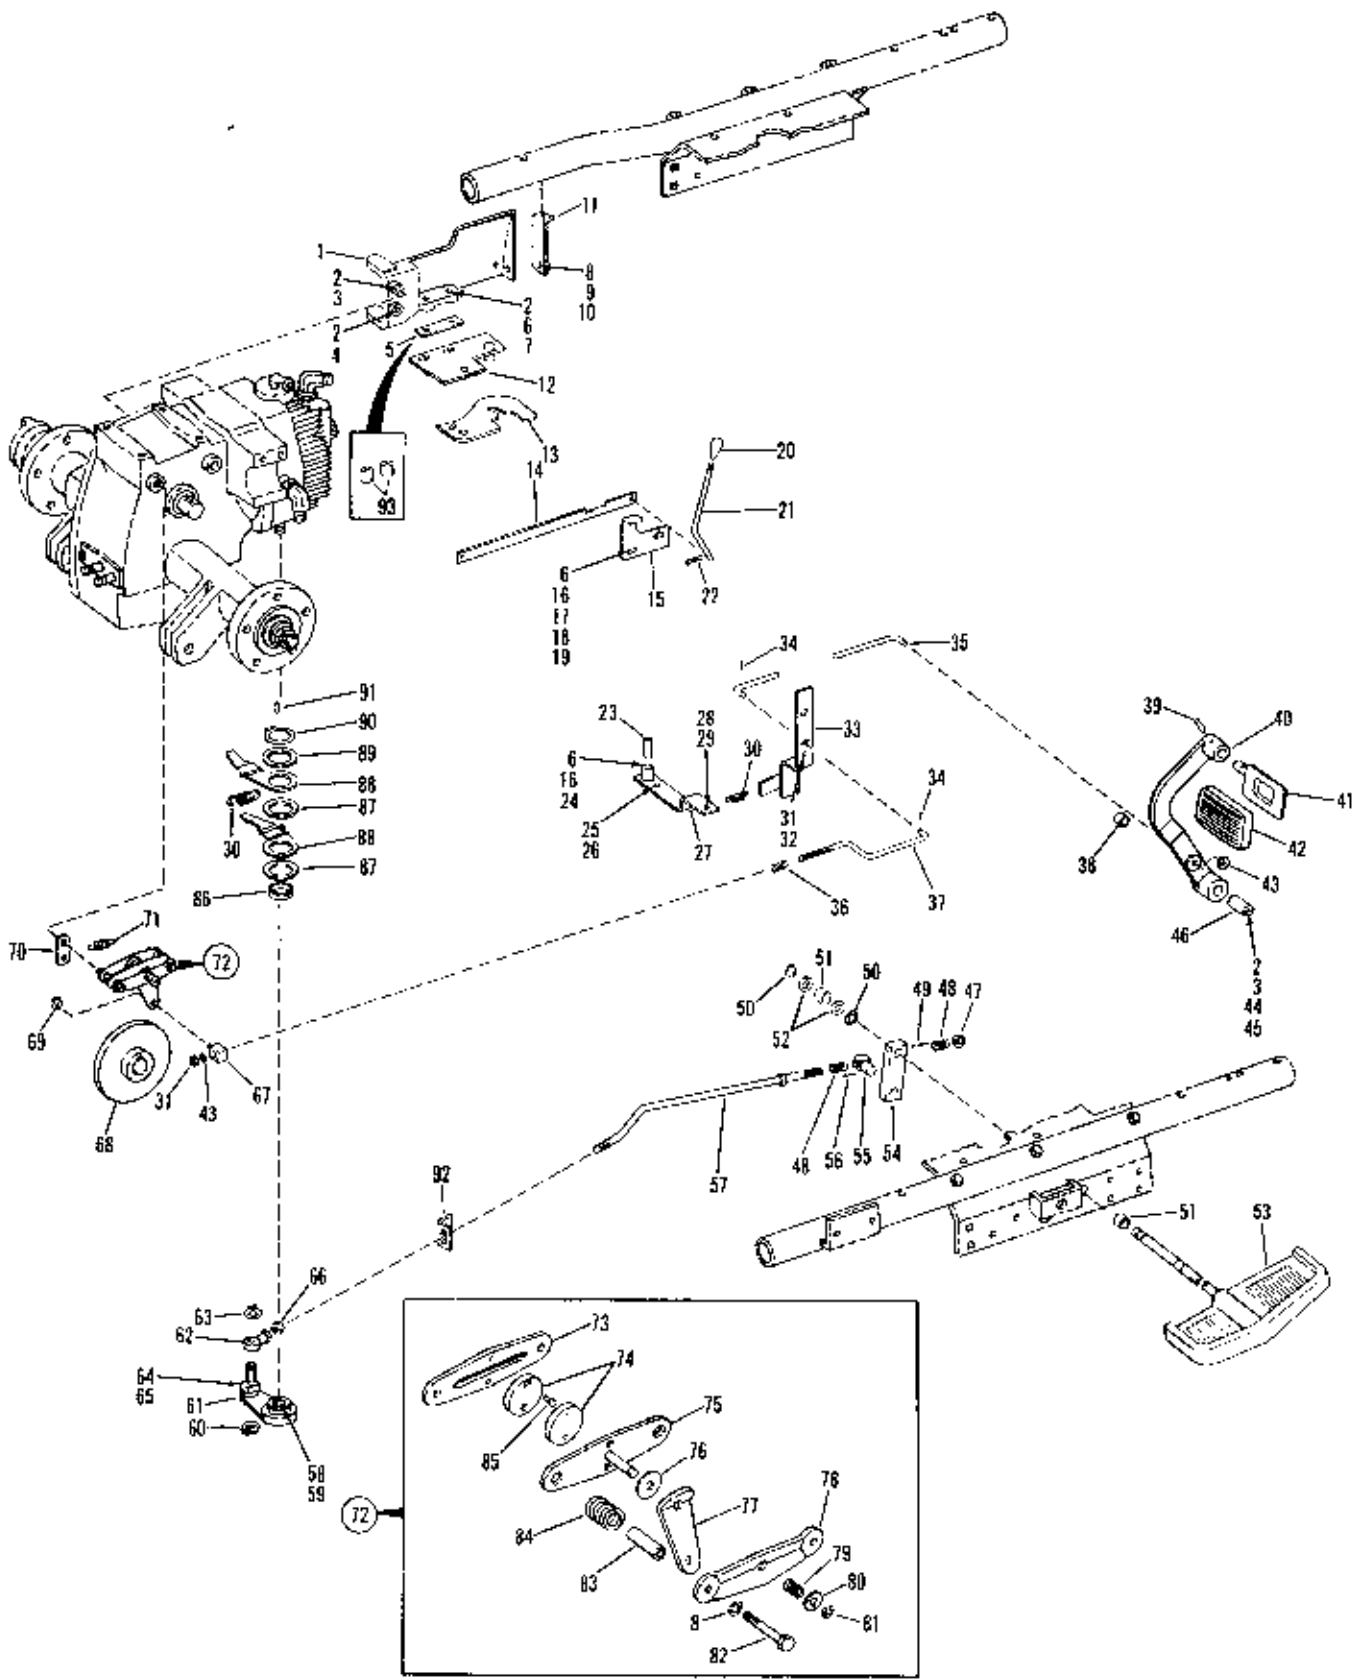

BOLENS 16 HP TRACTOR

Figure 5 BRAKE AND HYDRO CONTROL ASSEMBLIES

MODEL 1656 (H-16)- Serial Number 0100101 thru 0399999

REF. NO.	PART NO.	DESCRIPTION	NO. REQ'D.	REF. NO.	PART NO.	DESCRIPTION	NO. REQ'D.
1	1723513	Control Mount	1	47	1710116	Lock Nut, 7/16-20	1
2	1100243	Lockwasher, 3/8	5	48	1721492	Compression Spring	2
3	1100062	Capscrew, 3/8-16 x 2-1/2	3	49	1185232	Drive Pin, 3/16 x 1-1/4	3
4	1100043	Capscrew, 3/8-16 x 1-1/4	1	50	1185668	Retaining Ring	4
5	1724493	Shim (1) (2)	1	51	1714233	Nylon Bushing	2
6	1107383	Flat Washer, 3/8	5	52	1705092	Washer	2
7	1100046	Capscrew, 3/8-16 x 1	2	53	1721933	Pedal, R.H.	1
8	1100241	Lockwasher, 1/4	1	54	1722919	Control Arm	1
9	1110106	Lock Nut, 1/4-20	1	55	1722920	Pivot Block	1
10	1111599	Capscrew, 1/4-20 x 5/8	1	56	1100350	Cotter Pin, 1/8 x 1	1
11	1723974	Adjusting Bracket	1	57	1722921	Control Rod Assembly	1
12	1721909	Control Mount Support	1	58	1110110	Self Locking Nut, 1/2-13	2
13	1723362	Locking Arm (1) (2)	1	59	1107385	Flat Washer	2
	1722268	Locking Arm (3)	1	60	1118802	Retaining Ring	1
14	1723364	Parking Brake Lock	1	61	1722151	Speed Control Arm Assy	1
15	1723339	Parking Brake Stop	1	62	1721612	Rod End	1
16	1188231	Hex Nut, 3/8-16	3	63	1185219	Retaining Ring	1
17	1100243	Lockwasher, 3/8	2	64	1720929	Control Pin	1
18	1100913	Capscrew, 3/8-16 x 7/8	2	65	1720699	Block Cushion	1
19	1177042	Shakeproof Washer	2	66	1186246	Jam Nut, 5/16-24	1
20	1723298	Parking Lock Knob	1	67	1722171	Pivot Block	1
21	1723363	Brake Control Arm	1	68	1722159	Brake Disc	1
22	1187385	Cotter Pin, 1/16 x 1/2	1	69	1185304	Retaining Ring	1
23	1723972	Bushing, Sleeve	1	70	1722083	Spring Bracket	1
24	1102366	Socket Head Capscrew	1	71	1892471	Extension Spring	1
25	1100044	Capscrew, 5/16-18 x 3/4	1	72	1722156	Brake Caliper Assy. (Incl. Ref. Nos. 73 thru 85)	1
26	1185261	Dished Lockwasher, 5/16	1	73	1719558	Carrier, Solid Side	1
27	1723976	Locking Arm	1	74	1719560	Puck	2
28	1185584	Cotter Pin, 3/16 x 3/4	1	75	1719561	Carrier, Cam Side	1
29	1107381	Flat Washer, 1/4	1	76	1719562	Washer	1
30	1720928	Extension Spring (1)	2	77	1722913	Actuating Cam	1
	1724582	Extension Spring (2) (3)	2	78	1719563	Actuator	1
31	1110107	Self Locking Nut, 5/16-18	2	79	1719567	Spring	1
32	1100078	Capscrew, 5/16-18 x 7/8	1	80	1719564	Washer	1
33	1724108	Brake Arm	1	81	1719565	Snap Ring	1
34	1100346	Cotter Pin, 3/32 x 3/4	2	82	1111688	Capscrew, 1/4-28 x 2	2
35	1723365	Brake Rod	1	83	1719559	Spacer	2
36	1724331	Compression Spring	1	84	1722155	Spring	2
37	1726445	Brake Arm	1	85	1719569	Rivet	4
38	1185558	Bushing	2	86	1720706	Bearing	1
39	1185597	Drive Pin, 3/16 x 1-1/8	1	87	1720361	Thrust Washer	2
40	1723476	Brake Arm	1	88	1720523	Neutralizer Arm	2
41	1722399	Brake Pedal	1	89	1720529	Thrust Washer	1
42	1725518	Pedal Pad	1	90	1185732	Retaining Ring	1
43	1107382	Flat Washer, 5/16	3	91	1104435	Woodruff Key, 1/8 x 5/8	1
44	1893445	Washer	2	92	1732271	Bracket (3)	1
45	1110108	Lock Nut, 3/8-16	1	93	1732266	Spacers (3)	2
46	1720114	Spacer	1				

(1) Serial Number 0100101 thru 0199999

(2) Serial Number 0200101 thru 0299999

(3) Serial Number 0300101 thru 0399999

•Common Hardware - purchased locally (Grade 5 where applicable)