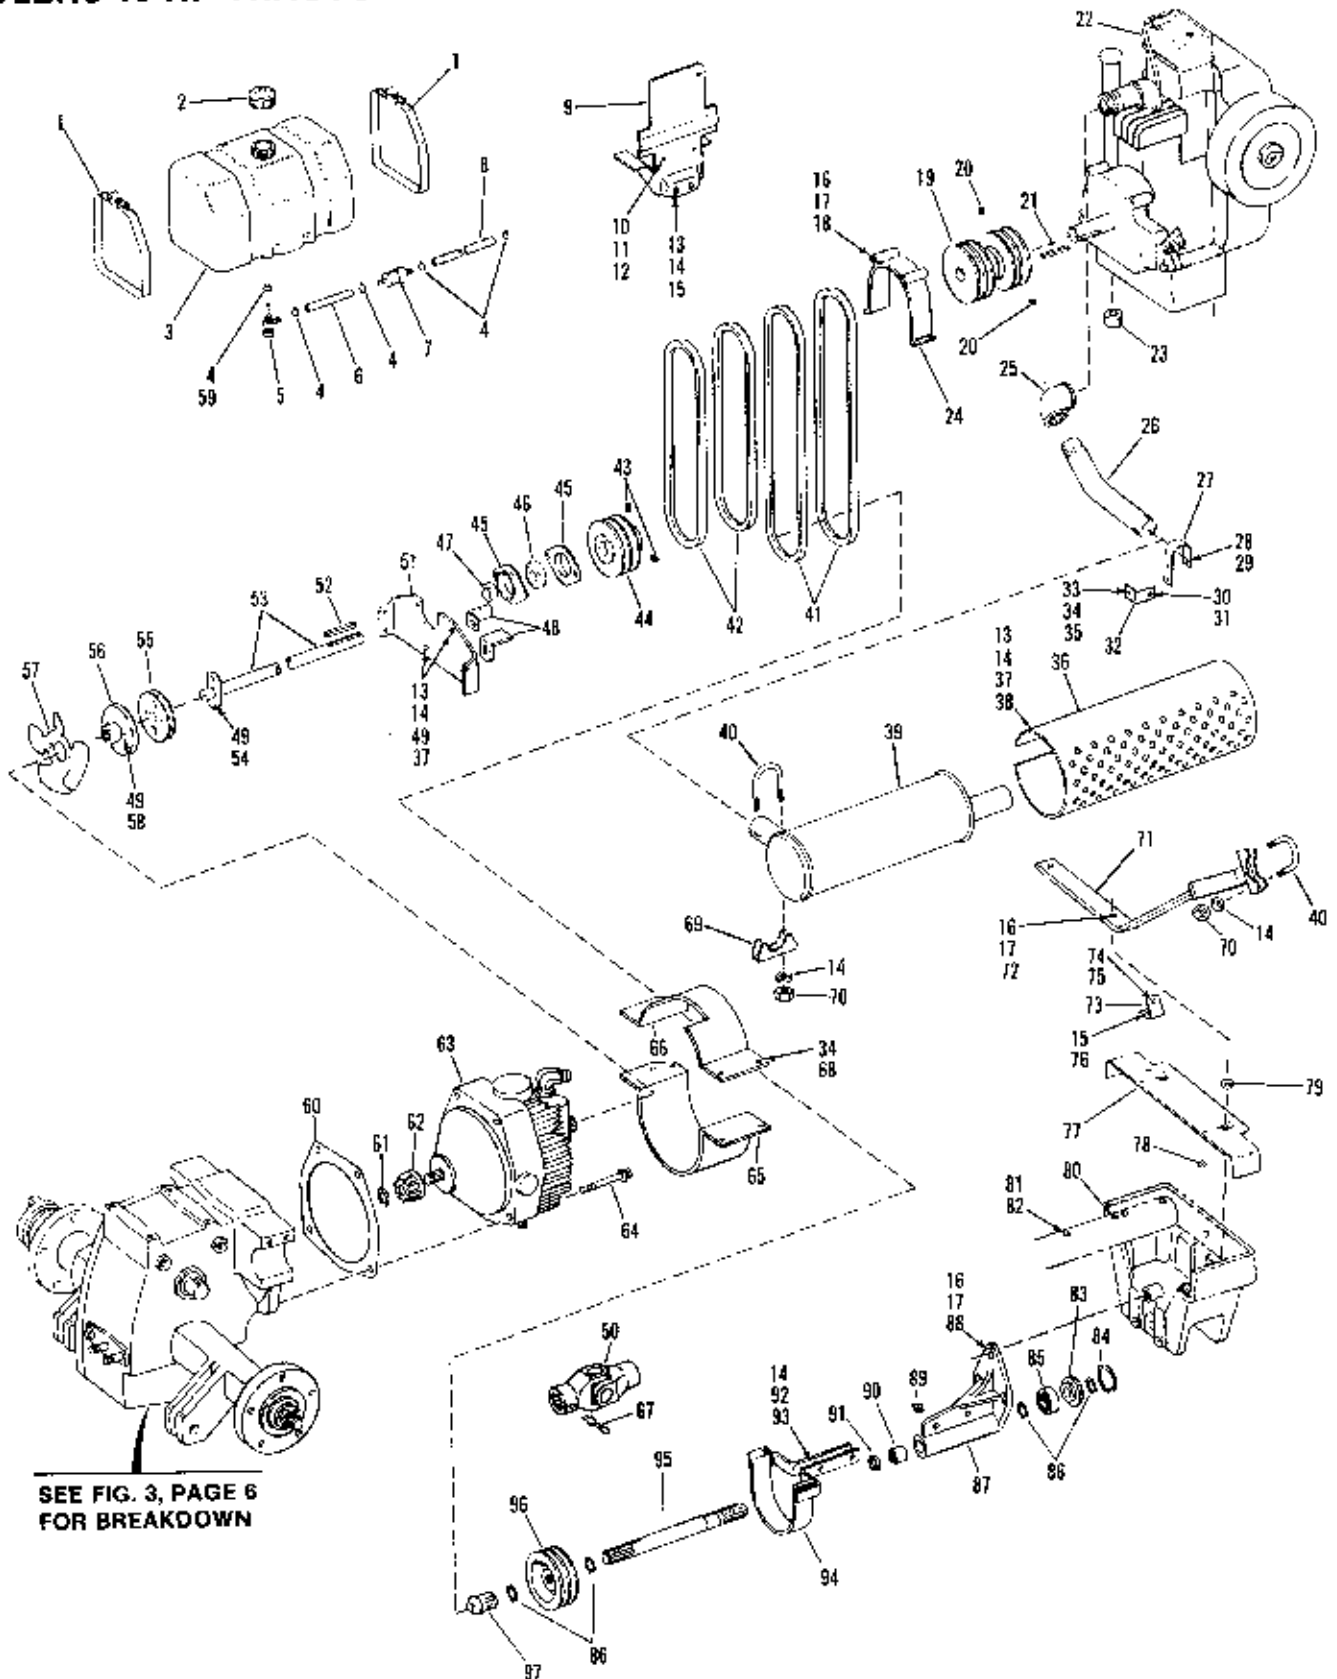

BOLENS 16 HP TRACTOR

SEE FIG. 3, PAGE 6
FOR BREAKDOWN

Figure 2 ENGINE AND DRIVE ASSEMBLY

MODEL 1656 (H-16)- Serial Number 0100101 thru 0399999

REF. NO.	PART NO.	DESCRIPTION	NO. REQ'D.	REF. NO.	PART NO.	DESCRIPTION	NO. REQ'D.
1	1723413	Tank Strap	2	52	1104335	Square Key, 3/16 x 2	1
2	1723473	Cap	1	53	1720455	Drive Shaft	1
3	1721579	Fuel Tank	1	54	1110918	Soc. Hd. Capscrew, 5/16-18 x 3/4	2
4	1718185	Fuel Line Clamp	5	55	1716561	Bonded Coupling	1
5	1723518	Tank Outlet	1	56	1720348	Shaft Coupling	1
6	1723519	Fuel Line, 3-1/2"	1	57	1720349	Fan	1
7	1723521	Fuel Filter (1)	1	58	1185826	Soc. Hd. Capscrew, 5/16-18 x 1	2
	1727491	Fuel Filter (2) (3)	1	59	1723474	Fuel Line Clamp (2) (3)	1
8	1724118	Fuel Line, 16-1/4"	1	60	1720282	Motor Gasket	1
9	1723655	Fuel Tank Bracket	1	61	1118908	Retaining Ring	1
10	1185839	Washer, Shakeproof 1/4	2	62	1720285	Bevel Pinion	1
11	1723656	Spacer	2	63	1722180	Hydrostatic Pkg. (Incl. Ref. No. 60) (1)	1
12	1100806	Capscrew, 1/4-20 x 1-1/4	2		1727235	Hydrostatic Pkg. (Incl. Ref. No. 60) (2)	1
13	1107382	Flat Washer, 5/16	11		1732269	Hydrostatic Pkg. (Incl. Ref. No. 60) (3)	1
14	1100242	Lockwasher, 5/16	12	64	1185775	Capscrew (Special)	4
15	1100044	Capscrew, 5/16-18 x 3/4	2	65	1720688	Fan Guard Bottom	1
16	1100243	Lockwasher, 3/8	7	66	1720957	Fan Guard Top	1
17	1107383	Flat Washer, 3/8	7	67	1716369	Cotter Pin, Special	1
18	1100062	Capscrew, 3/8-16 x 2-1/2	2	68	1185375	Cutting Screw, 1/4-20 x 3/4	4
19	1720444	Engine Pulley	1	69	1723130	Saddle Clamp	1
20	1185919	Set Screw, 5/16-18 x 7/8	2	70	1186211	Hex Nut, 5/16-24	4
21	1187474	Square Key, 1/4 x 2-1/4	1	71	1724404	Support, Muffler	1
22		Tecumseh Engine, HH160	1	72	1111615	Screw	2
23	1714648	Spacer	4	73	1723698	Side Panel Bracket	1
24	1716642	Belt Guide	1	74	1185872	Screw, 5/16-18 x 5/8	1
25	1721270	Elbow, 90°	1	75	1185498	Nut, Type "U", 5/16-18	1
26	1727264	Exhaust Manifold	1	76	1185873	Nut, Tinnerman, 5/16-18	1
27	1725642	Support, Exhaust Manifold	1	77	1723697	Panel Support	1
28	1111601	Capscrew, 1/4-20 x 1-3/4	1	78	1723689	Bumper	2
29	1110108	Lock Nut, 1/4-20	1	79	1724403	Spacer	2
30	1185987	Round Head Screw	1	80	1100770	Capscrew, 3/8-16 x 2-3/4	2
31	1187559	Shakeproof Washer, #10	1	81	1103995	Lockwasher, 3/8	4
32	1723859	Bracket, Throttle Wire	1	82	1726808	Screw, 3/8-16 x 3/4	4
33	1111599	Capscrew, 1/4-20 x 5/8	1	83	1721590	Seal Washer	1
34	1187612	Lockwasher	5	84	1118730	Retaining Ring	1
35	1186229	Hex Nut, 1/4-20	1	85	1185605	Ball Bearing	1
36	1723054	Shield Assy., Muffler	1	86	1185649	Retaining Ring	4
37	1100078	Capscrew, 5/16-18 x 7/8	7	87	1715785	Support Housing	1
38	1186230	Hex Nut, 5/16-18	2	88	1100043	Capscrew, 3/8-16 x 1-1/8	3
39	1723055	Muffler	1	89	1185976	Grease Fitting	6
40	1723131	"U" Bolt	2	90	1185010	Needle Bearing	1
41	1716570	Belt, 42-1/2" Matched Set of 2 (PTO)	1	91	1185224	Oil Seal	1
42	1720573	Belt, 34" Matched Set of 2 (Engine Drive)	1	92	1106880	Capscrew, 5/16-18 x 1-1/8	2
43	1103494	Set Screw, 3/8-16 x 1/2	2	93	1182563	Hex Nut, 5/16-18	1
44	1720365	Driven Pulley	1	94	1718647	Belt Guide	1
45	1185838	Bearing Flange	2	95	1721597	Shaft and Seal PTO (Incl. Ref. No. 83)	1
46	1800757	Ball Bearing	1	96	1716594	Pulley PTO	1
47	1800417	Bearing Collar	1	97	1714132	Rubber Tip	1
48	1720437	Belt Guide	2				
49	1110107	Lock Nut, 5/16-18	7				
50	1715008	Universal Joint	1				
51	1720438	Support, Bearing	1				

(1) Serial Number 0100101 thru 0199999

(2) Serial Number 0200101 thru 0299999

(3) Serial Number 0300101 thru 0399999

•Common Hardware purchased locally (Grade 5 where applicable)

*Purchase Parts from your Tecumseh, Lauson-Power Products outlet.