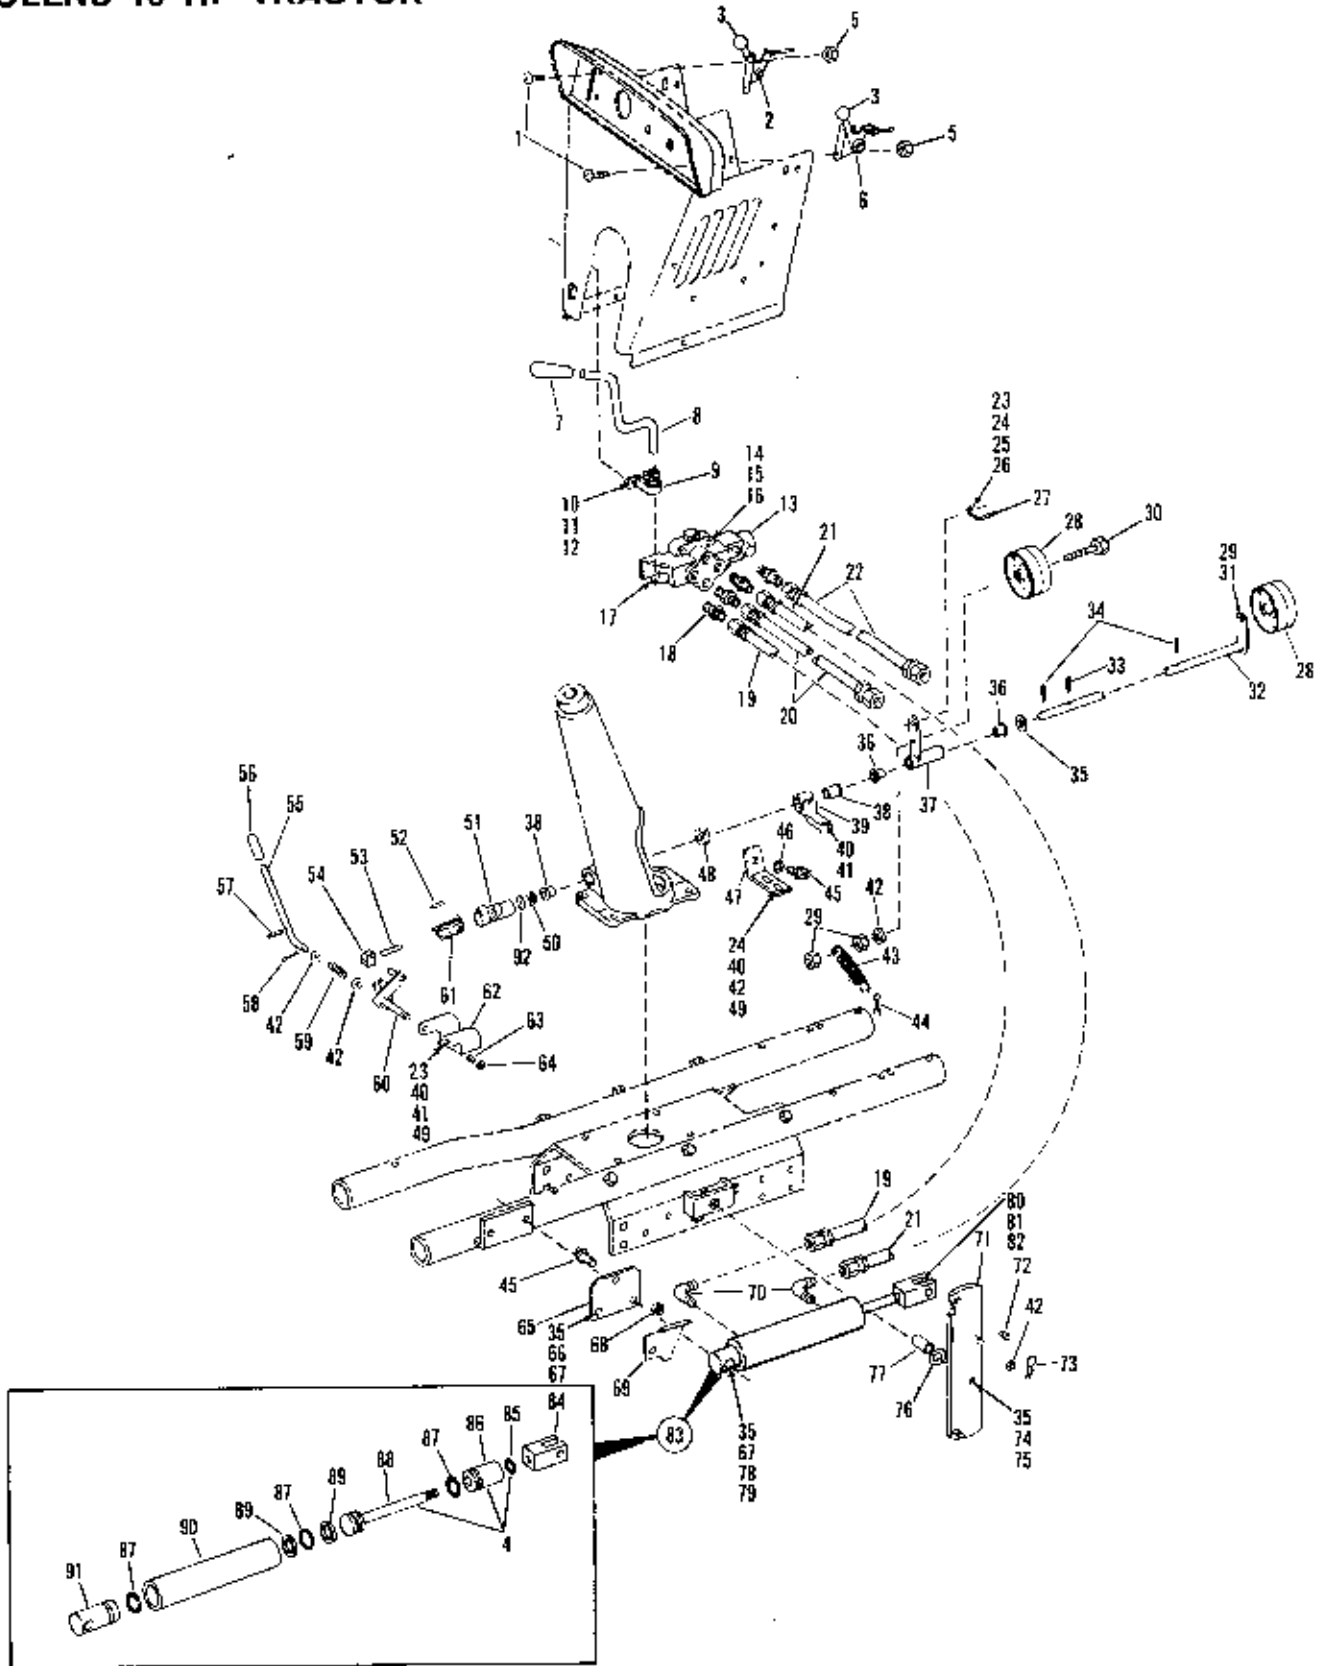

Figure 4 HAND CONTROLS AND LIFT ASSEMBLY

MODEL 1656 (H-16)-Serial Number 0100101 thru 0399999

REF. NO.	PART NO.	DESCRIPTION	NO. REQ'D.	REF. NO.	PART NO.	DESCRIPTION	NO. REQ'D.
1	• 1116287	Screw, No. 10-24 × 5/8	4	47	1720533	Support, Switch	1
2	1723440	Throttle Control	1	48	1720962	Interlocking Switch Cam	1
3	1724527	Knob Only (Throttle & Choke)	2	49	• 1186230	Hex Nut, 5/16-18	4
4	1728634	Cylinder Repair Kit (Incl. Ref. Nos. 85, 86, 88)	1	50	1706782	Bowed Washer	1
5	1185985	Keyp's Nut, No. 10-24	4	51	1723370	PTO Pivot Control	1
6	1723439	Choke Control	1	52	1120210	Pin, Roll 3/16 × 1	1
7	1721897	Handle Grip	1	53	1891696	Drive Pin, 5/16 × 1-1/2	1
8	1723404	Hydraulic Control Handle	1	54	1723368	Pivot Block	1
9	1720342	Pillow Block	1	55	1723379	PTO Control Lever	1
10	• 1185848	Nut, No. 10-24	2	56	1721896	Grip	1
11	• 1100115	Screw, No. 10-24 × 1/2	2	57	1177625	Drive Pin, 1/8 × 3/4	1
12	1187559	Shakeproof Washer	2	58	• 1100346	Cotter Pin, 3/32 × 3/4	1
13	• 1723405	Hydraulic Valve	1	59	1723367	Compression Spring	1
14	• 1186229	Hex Nut, 1/4-20	2	60	1723380	PTO Pivot Assembly	1
15	• 1100123	Screw, 1/4-20 × 1-1/4	2	61	1726632	Spring	1
16	• 1185839	Shakeproof Washer	2	62	1723381	Support, PTO Control	1
17	1185811	Drive Pin, 3/32 × 1/2	1	63	1714243	Nylon Bushing	2
18	1717563	Connector	4	64	1185257	Retaining Ring	2
19	1719179	Hose, Cylinder to Control Valve 19-1/2" LG	1	65	1725119	Bracket, Interlock Switch	1
20	1721899	Hose, Control Valve to Filter	1	66	• 1100055	Hex Hd. Capscrew, 1/2-13 × 1-1/4	1
21	1720296	Hose, Control Valve to Cylinder 13-3/4" LG	1	67	• 1110110	Self Locking Nut, 1/2-13	1
22	1720294	Hose, Hydro. Pkg. to Hydraulic Control Valve	1	68	1721070	Nut, Pal 9/16-18	1
23	• 1107382	Flat Washer, 5/16	3	69	1723297	Actuator, Interlock Switch	1
24	• 1100078	Capscrew, 5/16-18 × 7/8	3	70	1185739	Elbow, 90°	3
25	• 1110107	Lock Nut, 5/16-18	1	71	1720729	Tool Lift Lever	1
26	1705905	Bowed Washer	1	72	1723523	Bushing	1
27	1720717	Belt Guide	1	73	1703011	Spring Cotter	1
28	1716584	Idler Pulley	2	74	• 1185496	Lock Nut, 1/2-13	1
30	• 1100062	Capscrew, 3/8-16 × 2-1/2	1	75	• 1100067	Capscrew, 1/2-13 × 2	1
31	• 1100086	Capscrew, 3/8-16 × 1-3/4	1	76	1713122	Bowed Washer	1
32	1726541	Control Shaft	1	77	1720610	Sleeve	1
33	1185892	Drive Pin, 1/8 × 1	1	78	• 1100080	Capscrew, 1/2-13 × 2-3/4	1
34	1704692	Pin, Roll 1/8 × 1	2	79	1714783	Spacer	1
35	• 1107385	Flat Washer, 1/2	4	80	1708125	Clevis Pin, 1/2 × 1-1/16	1
36	1715538	Flanged Bushing	2	81	• 1100346	Cotter Pin, 3/32 × 3/4	2
37	1720436	Idler Arm	1	82	• 1107372	Washer, Flat 1/2	1
38	1185647	Bearing	2	83	1714788	Hydraulic Cylinder Assy. (Incl. Ref. Nos. 84 thru 91)	1
39	1716690	Support, Shaft	1	84	1721632	Clevis	1
40	• 1100242	Lockwasher, 5/16	6	85	1721631	"O" Ring, 1/2 I.D.	1
41	• 1100044	Capscrew, 5/16-18 × 3/4	4		1728637	"O" Ring, 5/8 I.D.	1
42	• 1107383	Flat Washer, 3/8	6	86**	1721630	Guide, 1/2 I.D.	1
43	1716728	Spring	1		1728636	Guide, 5/8 I.D.	1
44	• 1185584	Cotter Pin, 3/16 × 3/4	1	87	1721626	"O" Ring	3
45	1720963	Interlock Switch	2	88**	1721629	Piston Rod, 1/2 dia.	1
46	• 1185844	Shakeproof Washer, 9/16	1		1728635	Piston Rod, 5/8 dia.	1
				89	1721628	Washer	2
				90	1721627	Tube	1
				91	1721625	Cylinder Head	1
				92	1890234	Shim (3)	As Required