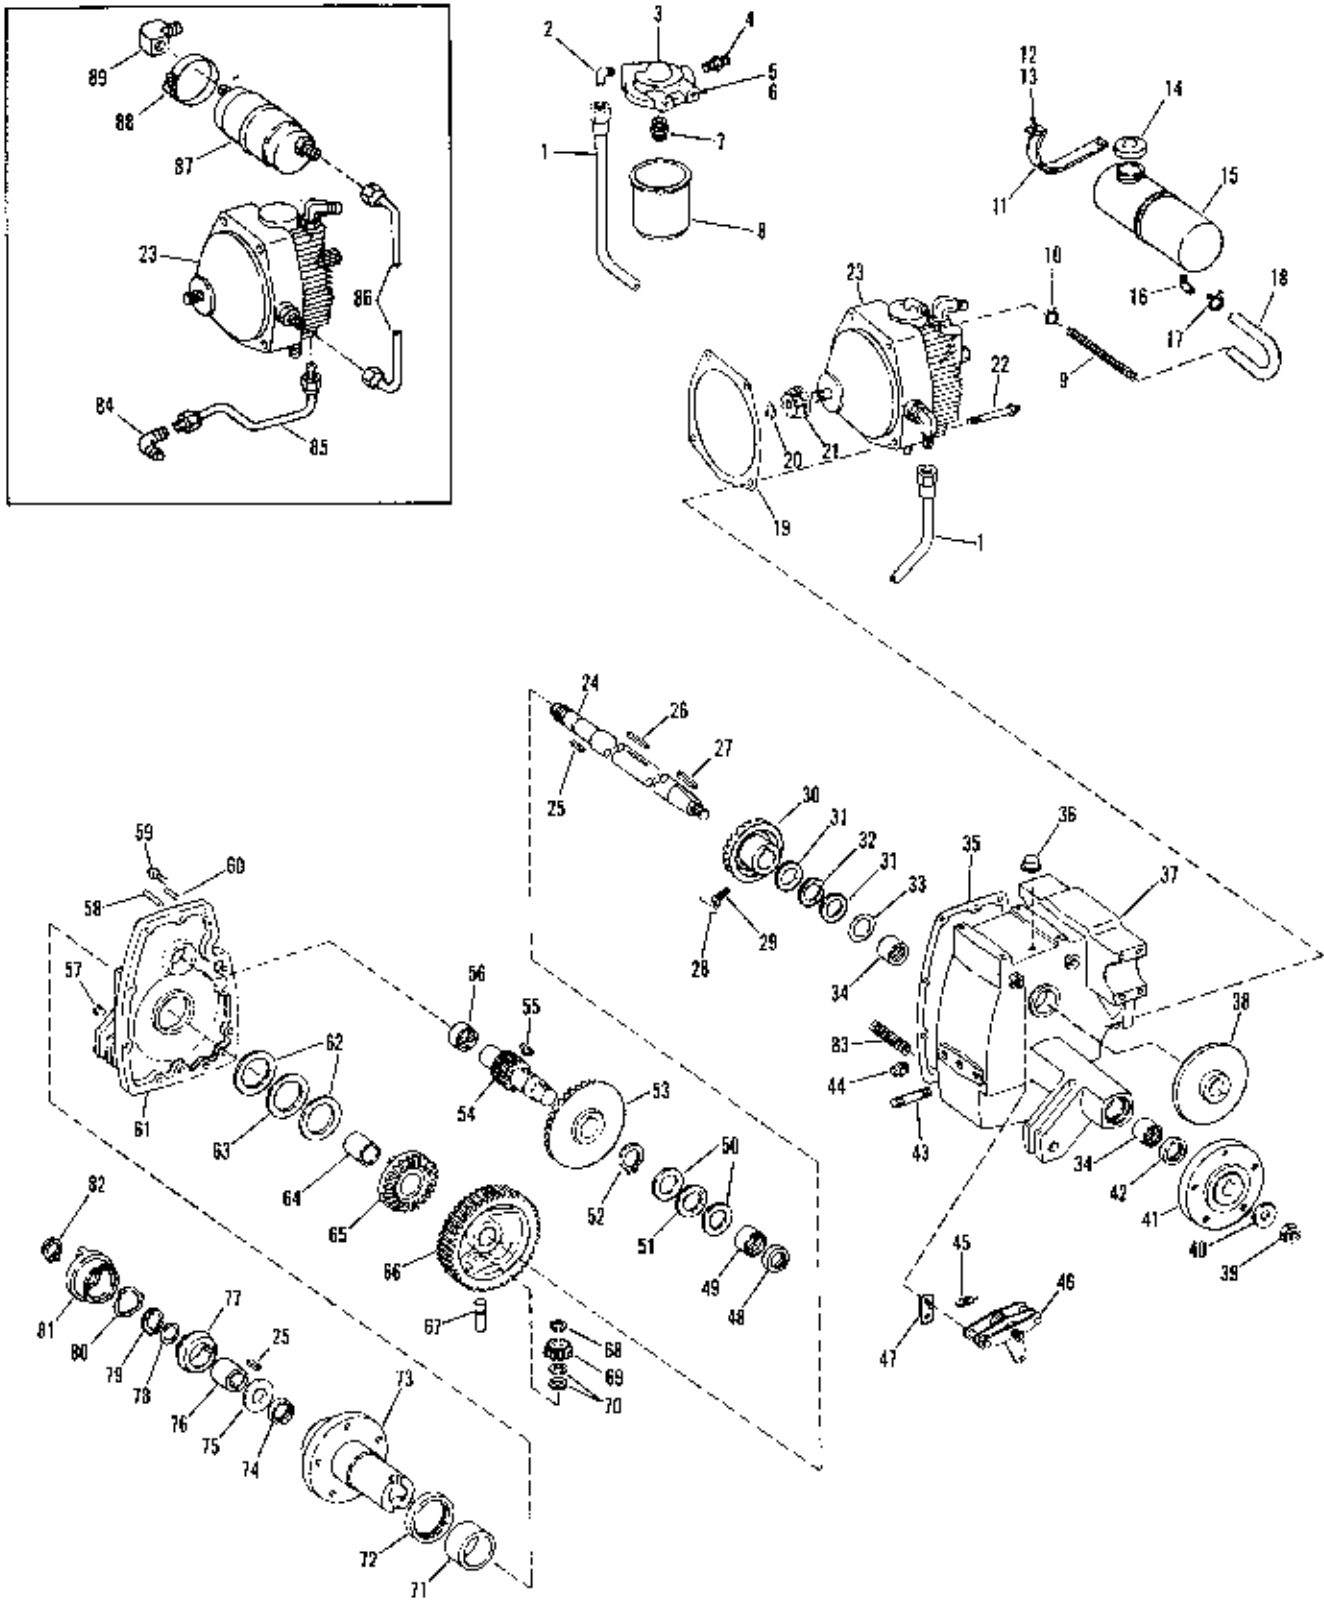

BOLENS 16 HP TRACTOR

Figure 3 HYDRO AND TRANSAXLE ASSEMBLY

MODEL 1656 (H-16)- Serial Number 0100101 thru 0399999

REF. NO.	PART NO.	DESCRIPTION	NO. REQ'D.	REF. NO.	PART NO.	DESCRIPTION	NO. REQ'D.
1	1721992	Tube, Filter Outflow to Hydro. (1)	1	46	1722156	Brake Caliper Assembly	1
2	1185739	Elbow, 90° (1)	3	47	1722083	Spring Bracket	1
3	1721920	Filter Manifold (1)	1	48	1185882	Oil Seal	1
4	1721989	Connector (1)	1	49	1185088	Needle Bearing	1
5	1100242	Lockwasher, 5/16 (1)	2	50	1185767	Thrust Race	2
6	1100044	Capscrew, 5/16-18 x 3/4 (1)	2	51	1185764	Thrust Bearing	1
7	1721921	Special Coupling (1)	1	52	1185303	Retaining Ring	1
8	1719859	Oil Filter (1)	1	53	1720259	Bevel Gear 58T	1
9	1723389	Coil Spring (1)	1	54	1722784	Pinion Shaft 12T	1
10	1185820	Clamp (1)	1	55	1200034	Hi Pro Key, 1/4 x 7/8	2
11	1721902	Tank Strap (1)	2	56	1185774	Needle Bearing (Closed end)	1
12	1115931	Screw, 1/4-20 x 5/8 (1)	4	57	1105640	Countersunk Pipe Plug, 1/4 NPT (2) (3)	1
13	1185456	Tinnerman Nut (1)	4	58	1110187	Dowel Pin, 5/16 x 1	2
14	1721901	Tank Cap (1)	1	59	1185771	Ferry Screw, 3/8-16 x 1	7
15	1721900	Oil Reservoir Tank (1)	1	60	1185232	Roll Pin, 3/16 x 1-1/4	1
16	1703897	Elbow (1)	1	61	1720252	Cover (1)	1
17	1723386	Clamp (1)	1		1727133	Cover (2) (3)	1
18	1723388	Oil Line Hose (1)	1	62	1185765	Thrust Race	2
19	1720282	Motor Gasket	1	63	1185768	Thrust Bearing	1
20	1118808	Retaining Ring	1	64	1185832	Bearing Bronze	1
21	1720285	Bevel Pinion	1	65	1720264	Bevel Gear 22T L.H.	1
22	1185775	Capscrew (Special)	4	66	1722785	Gear and Carrier 59T	1
23	1722180	Hydrostatic Pkg. (Incl. Ref. No. 19) (1)	1	67	1713467	Differential Pinion Shaft	2
	1727235	Hydrostatic Pkg. (Incl. Ref. No. 19) (2)	1	68	1177587	Retaining Ring	2
	1732269	Hydrostatic Pkg (Incl. Ref. No. 19) (3)	1	69	1713466	Bevel Pinion 10T	2
24	1720269	Axle	1	70	1712763	Thrust Washer	4
25	1104336	Key, 1/4 Sq. x 1	2	71	1185770	Bearing Bronze	1
26	1721587	Key, 1/4 Sq. x 1-1/4	1	72	1185769	Oil Seal	1
27	1108848	Key, 5/16 Sq. x 1-1/4	1	73	1720266	Wheel Hub, L.H.	1
28	1716692	Locking Wire	1	74	1185295	Oil Seal	1
29	1716519	Drive Screw	2	75	1713468	Thrust Washer	1
30	1720271	Bevel Gear 22T R.H.	1	76	1714561	Coupling	1
31	1185766	Thrust Race	2	77	1714562	Cone	1
32	1185763	Thrust Bearing	1	78	1800338	Shim .015	As Req'd.
33	1720299	Shim .0125	As Req'd.	79	1185689	Retaining Ring	1
34	1185645	Needle Bearing	2	80	1714572	Spring Washer	4
35	1720257	Gasket (1)	1	81	1714564	Adjusting Nut	1
	1727147	Gasket (2) (3)	1	82	1180025	Retaining Ring	1
36	182682	Breather	1	83	1727137	Screen (2) (3)	1
37	1723514	Gear Case Housing (1)	1	84	1727138	Elbow, 90° (2) (3)	1
	1727131	Gear Case Housing (2) (3)	1	85	1727230	Suction Tube (2)	1
38	1722159	Brake Disc	1		1731616	Suction Tube (3)	1
39	1110297	Lock Nut, 5/8-18	1	86	1727139	Tube (2) (3)	1
40	1185847	Special Flat Washer	1	87	1727231	Oil Filter (2) (3)	1
41	1720293	Wheel Hub R.H.	1	88	1723599	Hose Clamp (2) (3)	1
42	1185642	Oil Seal	1	89	1727233	Elbow (2) (3)	1
43	1718067	Stud	2	N.I.	1723458	Gear Lube FP90 (1)	1
44	1723619	Pipe Plug, 3/8 (1)	1	N.I.	1721514	Transmission Fluid, 2 1/2 gal.	
	1100937	Pipe Plug, 3/4 (2) (3)	1	N.I.	1719650	Transmission Fluid, 1 gal.	
45	1892471	Extension Spring	1	N.I.	1721599	Transmission Fluid, 1 qt.	