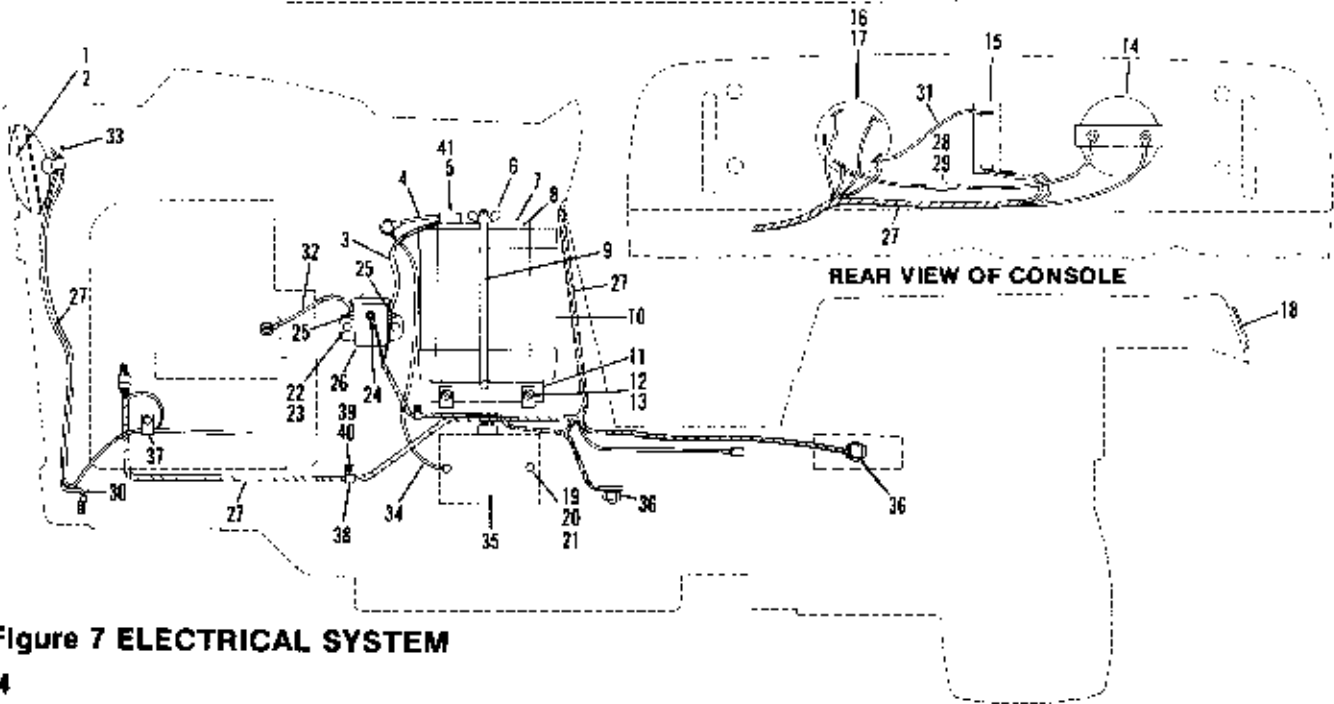

FRONT VIEW OF CONSOLE

REAR VIEW OF CONSOLE

Figure 7 ELECTRICAL SYSTEM

MODEL 1656 (H-16)- Serial Number 0100101 thru 0399999

REF. NO.	PART NO.	DESCRIPTION	NO. REQ'D.
1	1726435	Headlight (Mfg. #4406-1)	2
2	1806808	Retainer	2
3	1719510	Battery Lead (Positive)	1
4	1716636	Battery Lead (Ground)	1
5	1721413	Battery Terminal Boot	1
6	1709652	Wing Nut, 1/4-20	2
7	1724056	Decal, Battery Instruction	1
8	1720538	Battery Clamp	2
9	1718108	Battery Clamp Rod	2
10	1718027	Battery 12V 45 Amp	1
11	1718111	Battery Carrier	1
12	•1185872	Truss Hd. Screw, 5/16-18 x 5/8	4
13	1185873	Tinnerman Nut, 5/16-18	4
14	1725031	Ammeter (1)	1
	1718039	Ammeter (2) (3)	1
15	1725644	Light Switch	1
16	1722275	Ignition Switch (Incl. Ref. No. 17)	1
17	1718266	Key Only	1
18	1725615	Reflector	2
19	•1115935	Phillips Screw, 1/4-20 x 3/4	2
20	•1186229	Hex Nut, 1/4-20	2
21	•1100241	Lockwasher, 1/4	2