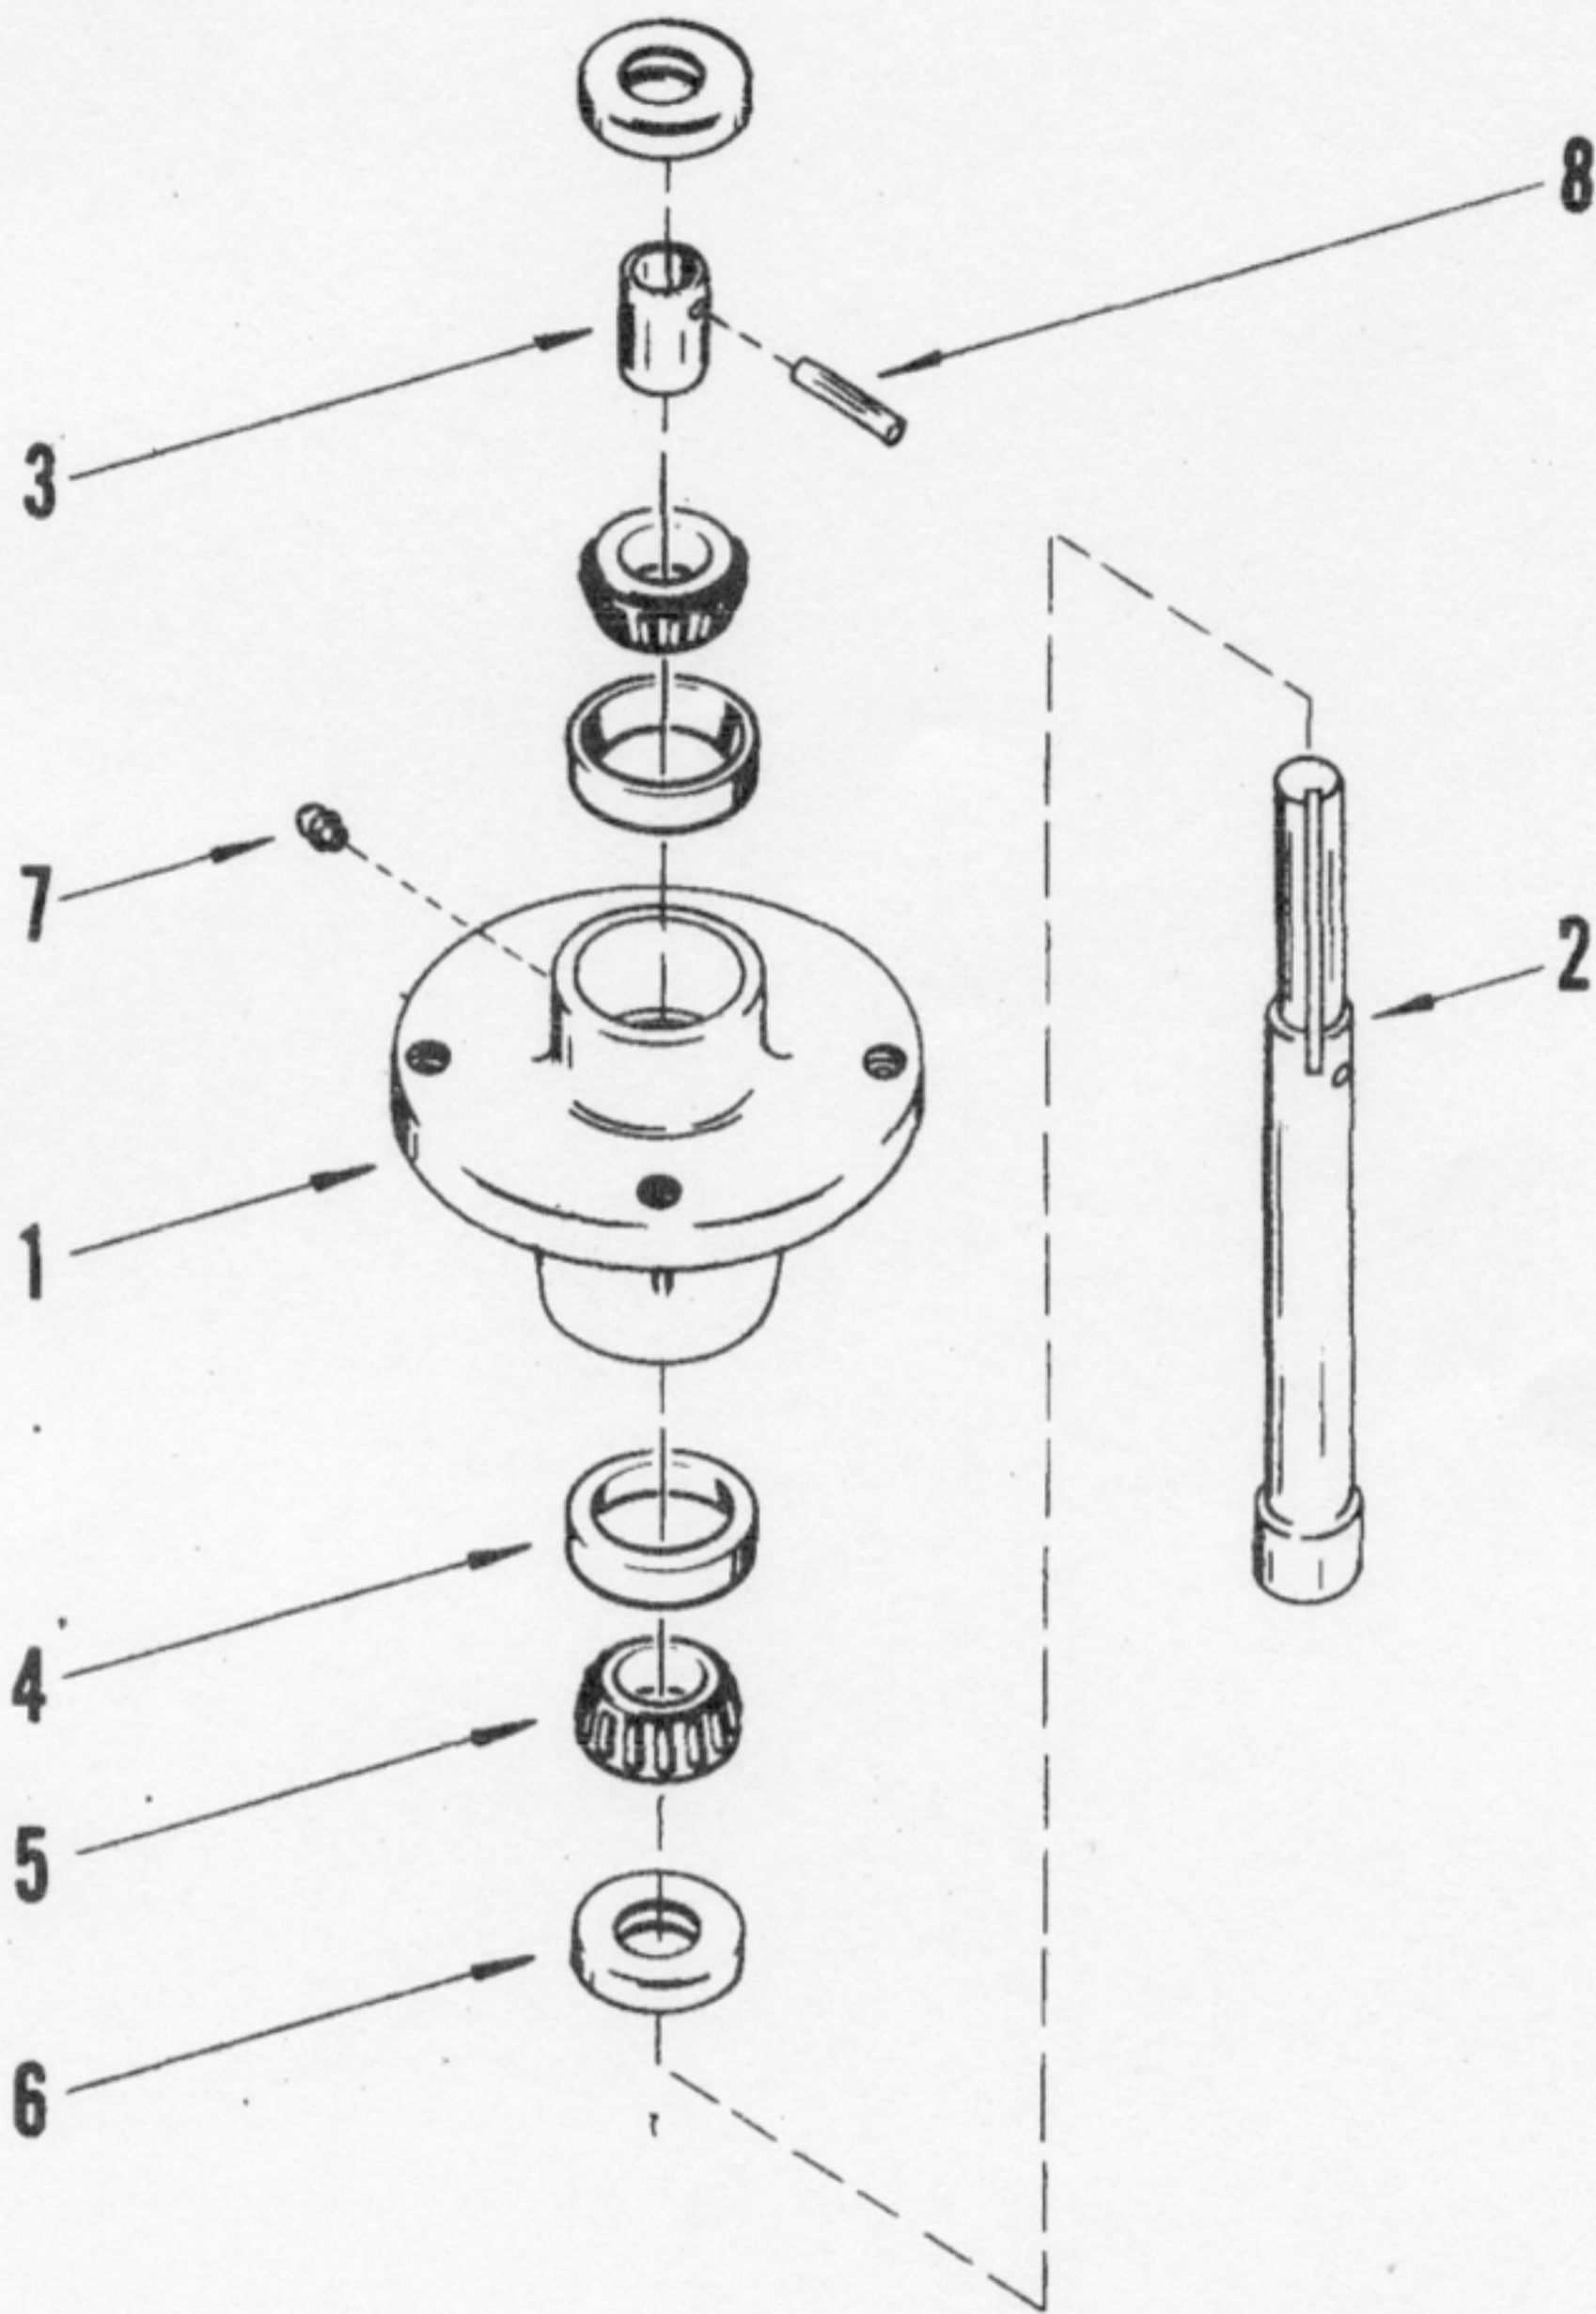

48 INCH MOWER GEAR BOX ASSEMBLY

GEARBOX ASSEMBLY

REF. NO.	PART NO.	DESCRIPTION	NO. REQ'D.	REF. NO.	PART NO.	DESCRIPTION	NO. REQ'D.
1	1812054	Housing-thru Holes	1	10	1812063	Plug	2
2	1812055	Housing-threaded Holes	1	11	1812064	Busing, Pipe	1
3	1812056	Shaft-Pinion	1	12	1812065	Plug-Pressure Relief	1
4	1812057	Gear	1	13	1812066	SHCS-3/8 x 1-1/2	2
5	1812058	Bearing Cone	4	14	1812015	SHCS-3/8 x 2-1/2	7
6	1812059	Bearing Cup	4	15	1812068	Shaft-Cross	1
7	1812060	Oil Seal	2	16	1812096	Loctite	
8	1812061	Retaining Ring	3	17	1812092	Locquic Primer	
9	1812062	Key	1				

UNIVERSAL ASSEMBLY

REF. NO.	PART NO.	DESCRIPTION	NO. REQ'D.	REF. NO.	PART NO.	DESCRIPTION	NO. REQ'D.
1	1812069	Tractor Half Complete ..	1	8	1812076	Tiller Half Complete ...	1
2	1812070	Yoke-Splined	1	9	1812077	Shield-Inner	1
3	1812071	Cross Repair Kit	2	10	1812078	Bell-Inner Shield	1
4	1812072	Grease Fitting	2	11	1812079	Support Bearing	1
5	1812073	Bell-Outer Shield	1	12	1812080	Yoke & Tube Assembly ...	1
6	1812074	Shield-Outer	1	13	1812081	Yoke-1" Bore	1
7	1812075	Yoke & Splined Shaft Assembly	1				

SPINDLE ASSEMBLY

REF. NO.	PART NO.	DESCRIPTION	NO. REQ'D.	REF. NO.	PART NO.	DESCRIPTION	NO. REQ'D.
1	1812082	Housing	1	5	1812086	Cone	2
2	1812083	Shaft	1	6	1812087	Seal	2
3	1812084	Sleeve	1	7	1812072	Grease Fitting	1
4	1812085	Cup	2	8	1812089	Pin-Self Lock	1