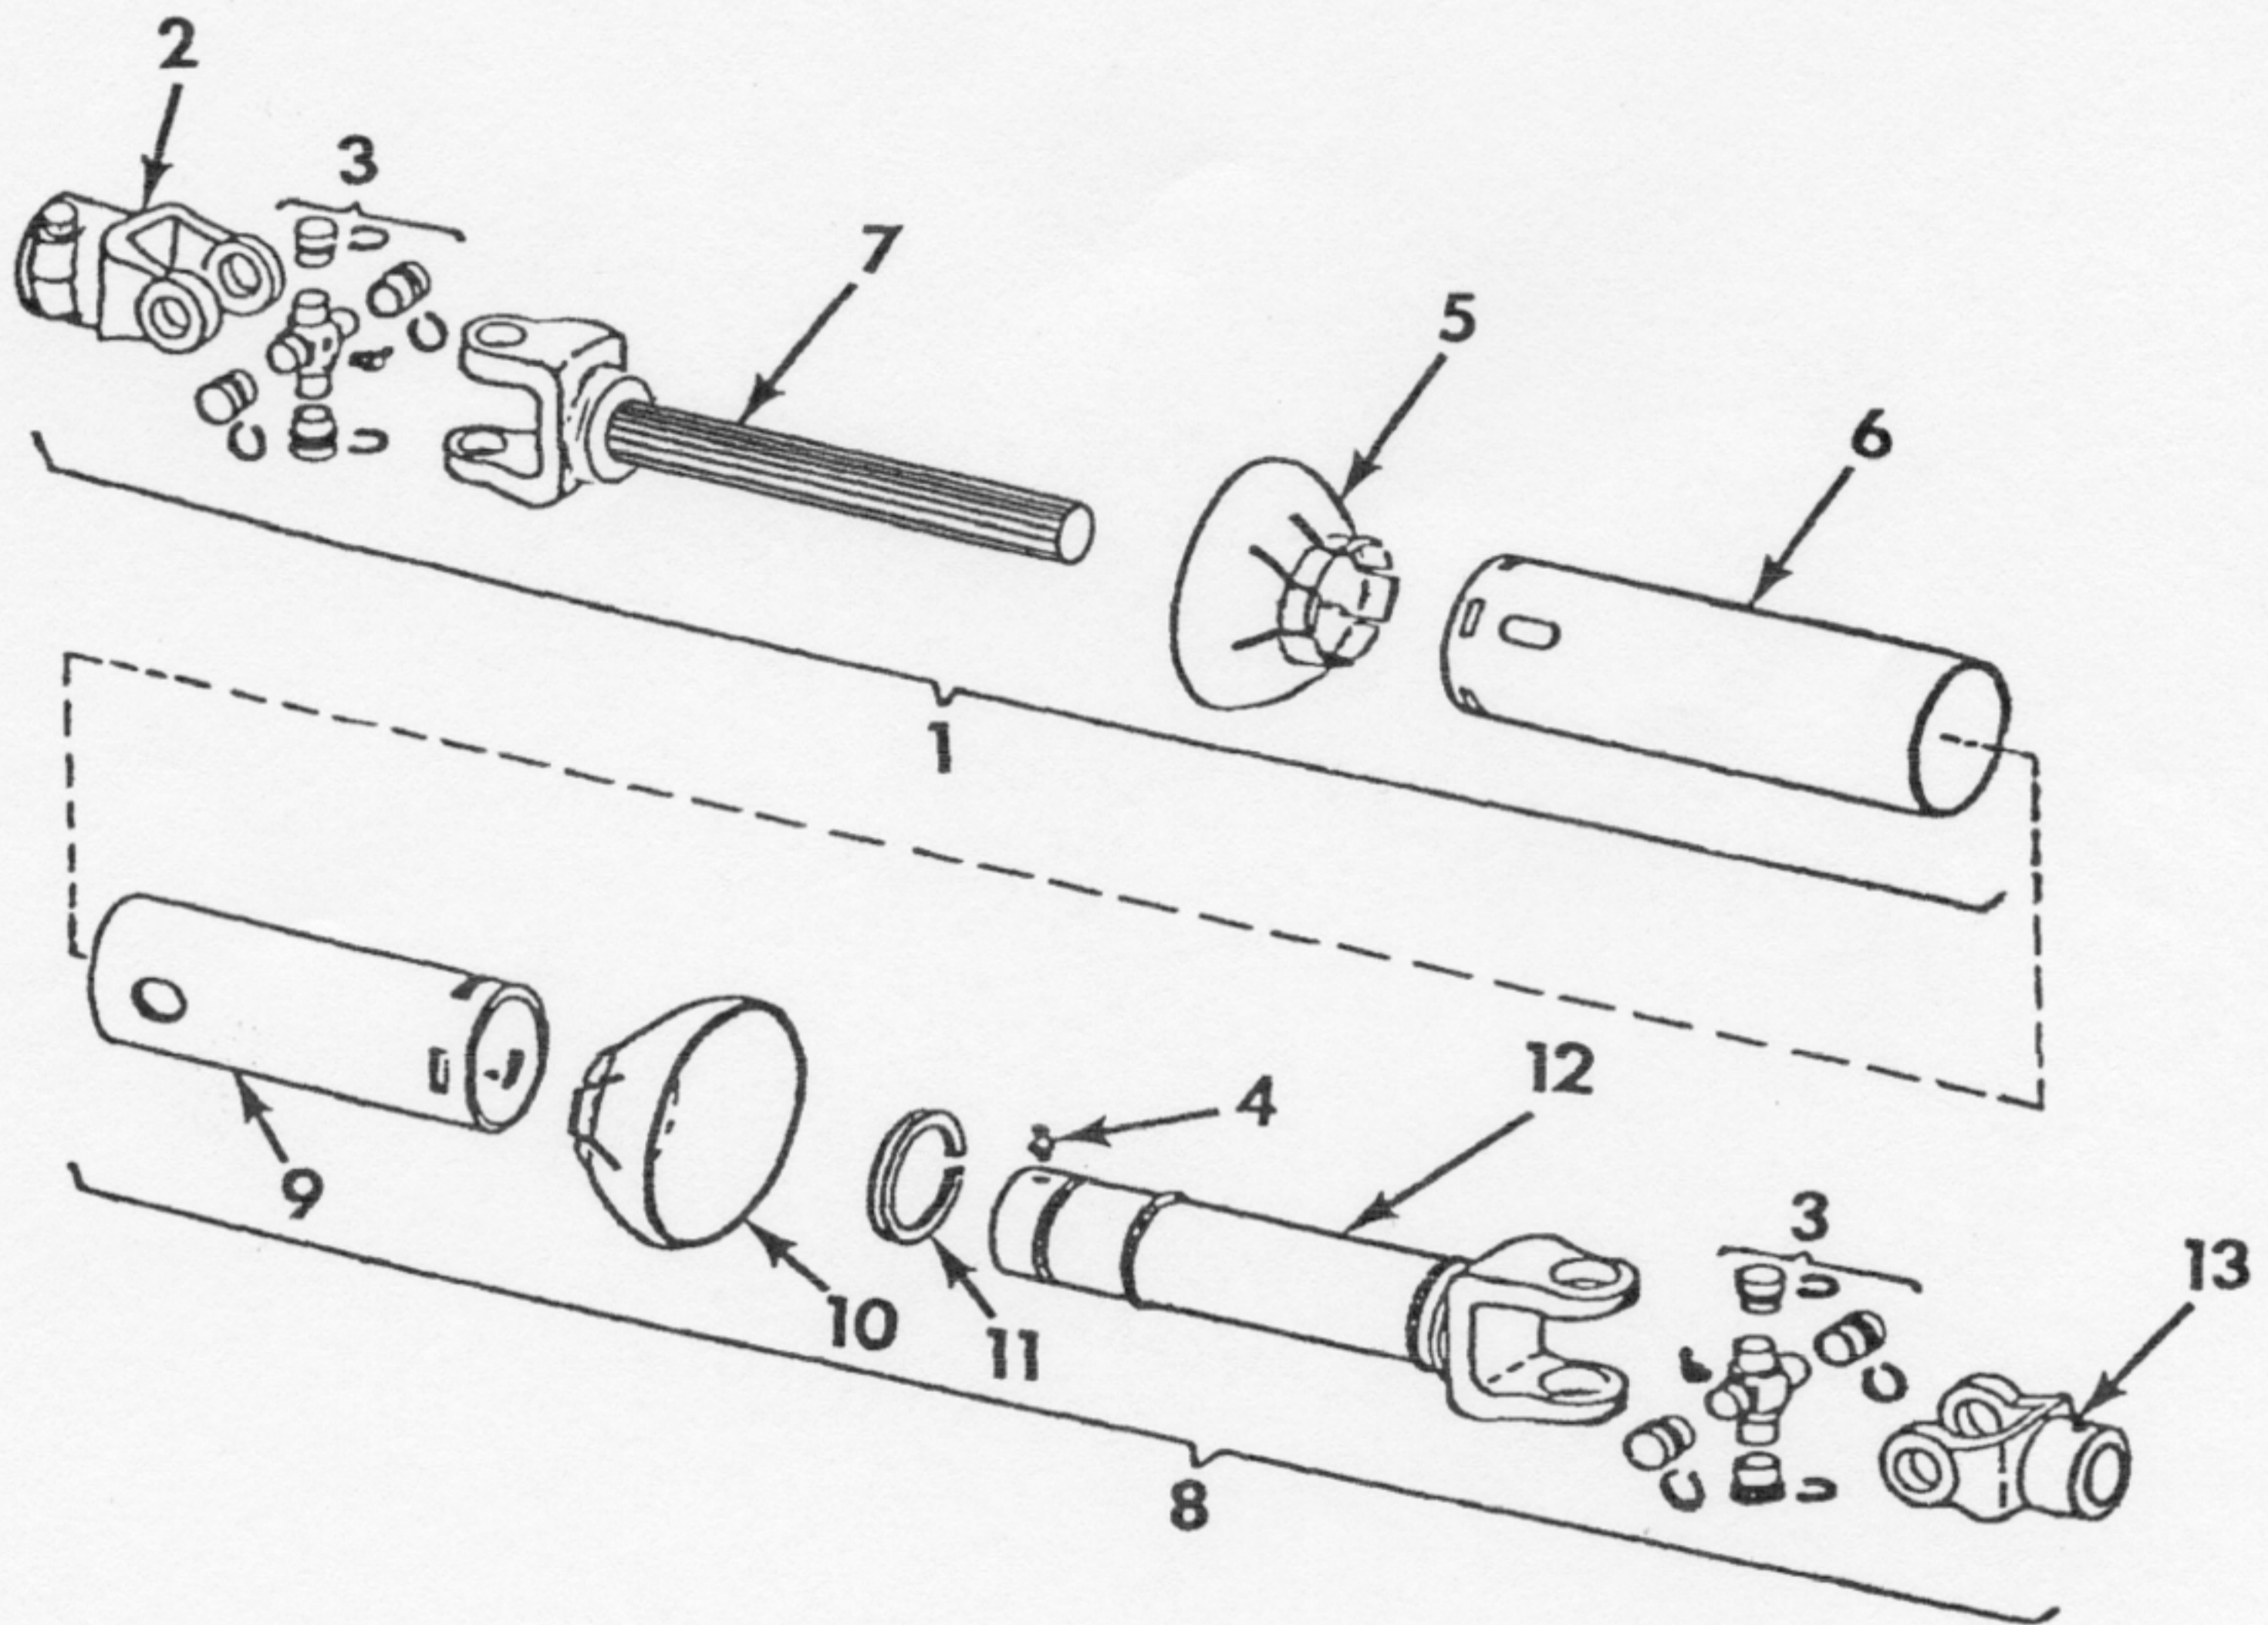

UNIVERSAL ASSEMBLY

REF. NO.	PART NO.	DESCRIPTION	NO. REQ'D.	REF. NO.	PART NO.	DESCRIPTION	NO. REQ'D.
1	1812069	Tractor Half Complete ..	1	8	1812076	Tiller Half Complete ...	1
2	1812070	Yoke-Splined	1	9	1812077	Shield-Inner	1
3	1812071	Cross Repair Kit	2	10	1812078	Bell-Inner Shield	1
4	1812072	Grease Fitting	2	11	1812079	Support Bearing	1
5	1812073	Bell-Outer Shield	1	12	1812080	Yoke & Tube Assembly ...	1
6	1812074	Shield-Outer	1	13	1812081	Yoke-1" Bore	1
7	1812075	Yoke & Splined Shaft Assembly	1