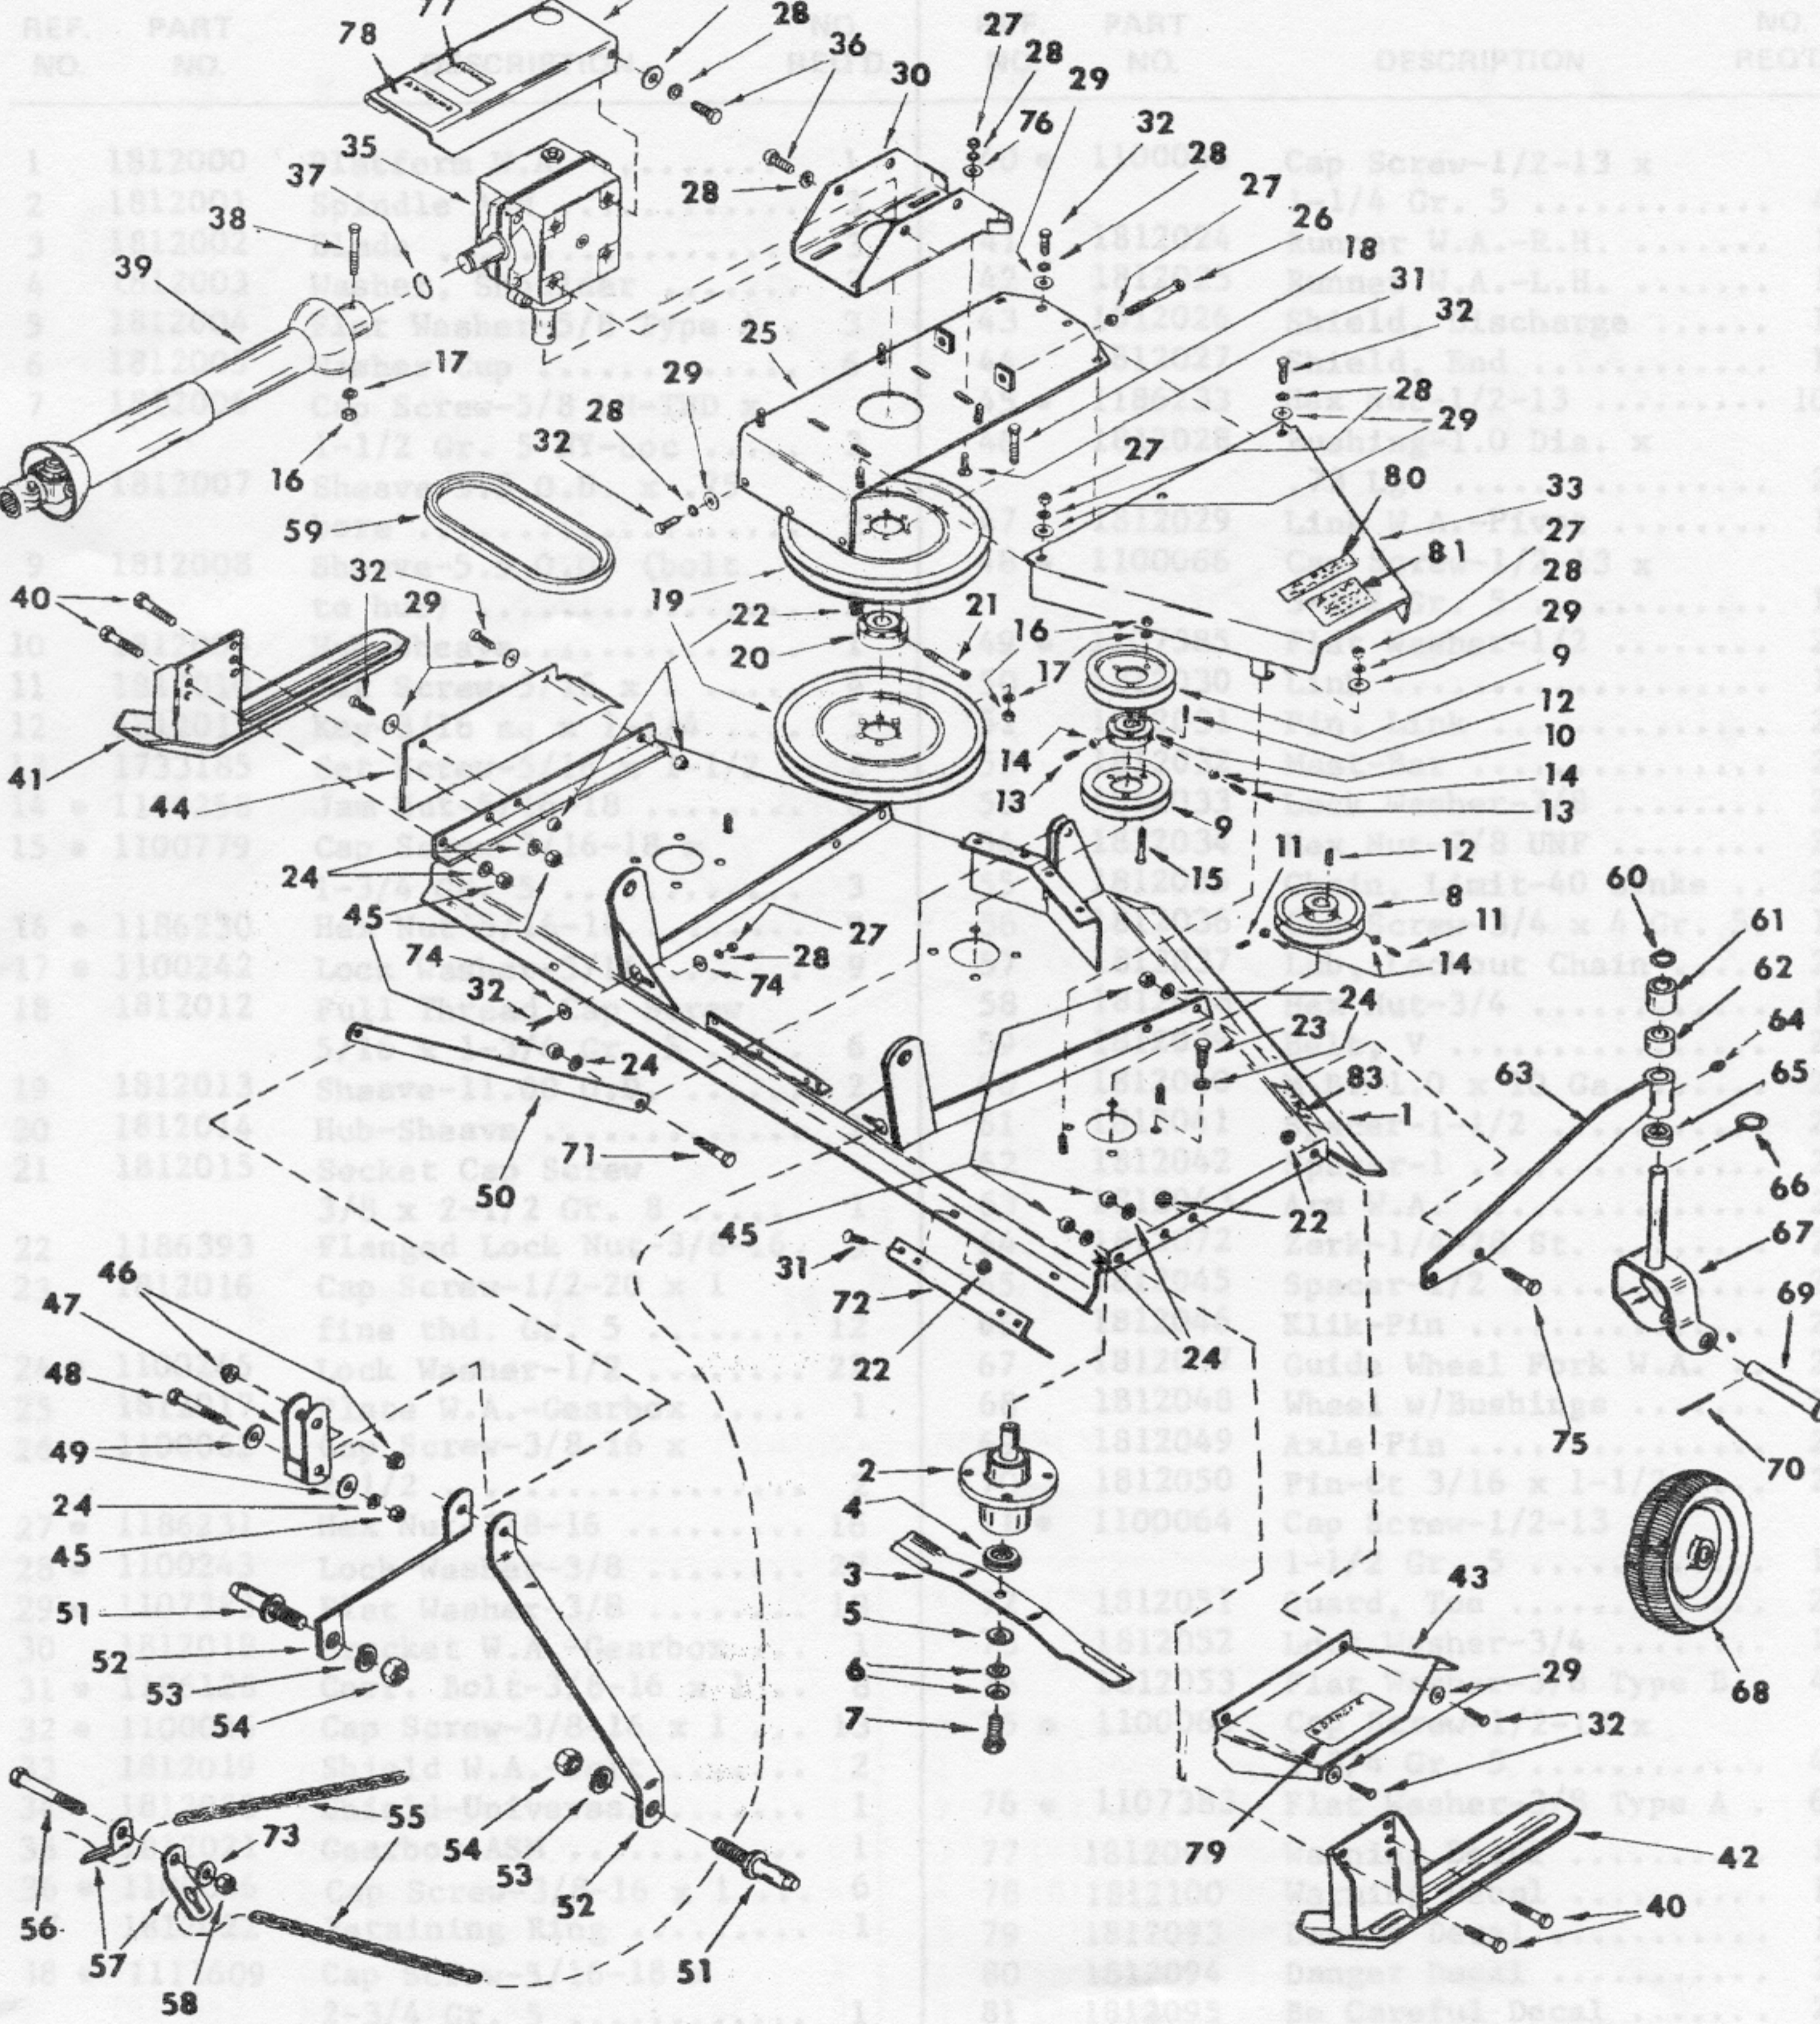

48 INCH MOWER ATTACHMENT

MODEL 1348

REF. NO.	PART NO.	DESCRIPTION	NO. REQ'D.	REF. NO.	PART NO.	DESCRIPTION	NO. REQ'D.
1	1812000	Platform W.A.	1	40 •	1100055	Cap Screw-1/2-13 x 1-1/4 Gr. 5	4
2	1812001	Spindle ASM	3	41	1812024	Runner W.A.-R.H.	1
3	1812002	Blade	3	42	1812025	Runner W.A.-L.H.	1
4	1812003	Washer, Shoulder	3	43	1812026	Shield, Discharge	1
5	1812004	Flat Washer-5/8 Type A .	3	44	1812027	Shield, End	1
6	1812005	Washer Cup	6	45 •	1186233	Hex Nut-1/2-13	10
7	1812006	Cap Screw-5/8 LH-THD x 1-1/2 Gr. 5 NY-Loc	3	46	1812028	Bushing-1.0 Dia. x .73 Lg.	2
8	1812007	Sheave-5.5 O.D. x .75 bore	2	47	1812029	Link W.A.-Pivot	1
9	1812008	Sheave-5.5 O.D. (bolt to hub)	2	48 •	1100066	Cap Screw-1/2-13 x 3-1/2 Gr. 5	1
10	1812009	Hub-Sheave.....	1	49 •	1107385	Flat Washer-1/2	2
11	1812010	Set Screw-5/16 x 1	4	50	1812030	Link	1
12	1812011	Key-3/16 sq x 1-1/4	3	51	1812031	Pin, Link	2
13	1733185	Set Screw-5/16 x 1-1/2 .	2	52	1812032	Mast-Bar	2
14 •	1186258	Jam Nut-5/16-18	6	53	1812033	Lock Washer-7/8	2
15 •	1100779	Cap Screw-5/16-18 x 1-3/4 Gr. 5	3	54	1812034	Hex Nut-7/8 UNF	2
16 •	1186230	Hex Nut-5/16-18	9	55	1812035	Chain, Limit-40 Links ..	2
17 •	1100242	Lock Washer-5/16	9	56	1812036	Cap Screw-3/4 x 4 Gr. 5.	1
18	1812012	Full Thread Cap Screw 5/16 x 1-3/4 Gr. 5	6	57	1812037	Lub, Lockout Chain	2
19	1812013	Sheave-11.00 O.D.	2	58	1812038	Hex Nut-3/4	1
20	1812014	Hub-Sheave	1	59	1812039	Belt, V	2
21	1812015	Socket Cap Screw 3/8 x 2-1/2 Gr. 8	1	60	1812040	M.B.-1.0 x 10 Ga.	2
22	1186393	Flanged Lock Nut-3/8-16.	9	61	1812041	Spacer-1-1/2	2
23	1812016	Cap Screw-1/2-20 x 1 fine thd. Gr. 5	12	62	1812042	Spacer-1	2
24 •	1100245	Lock Washer-1/2	22	63	1812043	Arm W.A.	2
25	1812017	Plate W.A.-Gearbox	1	64	1812072	Zerk-1/4-28 St.	2
26 •	1100062	Cap Screw-3/8-16 x 2-1/2	2	65	1812045	Spacer-1/2	2
27 •	1186231	Hex Nut-3/8-16	16	66	1812046	Klik-Pin	2
28 •	1100243	Lock Washer-3/8	27	67	1812047	Guide Wheel Fork W.A. ..	2
29 •	1107383	Flat Washer-3/8	18	68	1812048	Wheel w/Bushings	2
30	1812018	Bracket W.A.-Gearbox ...	1	69	1812049	Axle Pin	2
31 •	1186128	Carr. Bolt-3/8-16 x 1 ..	8	70	1812050	Pin-Ct 3/16 x 1-1/2	2
32 •	1100046	Cap Screw-3/8-16 x 1 ...	13	71 •	1100064	Cap Screw-1/2-13 x 1-1/2 Gr. 5	1
33	1812019	Shield W.A.-Belt	2	72	1812051	Guard, Toe	2
34	1812020	Shield-Universal	1	73	1812052	Lock Washer-3/4	1
35	1812021	Gearbox ASM	1	74	1812053	Flat Washer-3/8 Type B .	4
36 •	1100046	Cap Screw-3/8-16 x 1 ...	6	75 •	1100065	Cap Screw-1/2-13 x 1-3/4 Gr. 5	4
37	1812022	Retaining Ring	1	76 •	1107383	Flat Washer-3/8 Type A .	6
38 •	1111609	Cap Screw-5/16-18 x 2-3/4 Gr. 5	1	77	1812096	Warning Decal	1
39	1812023	Universal ASM	1	78	1812100	Warning Decal	1
				79	1812093	Danger Decal	1
				80	1812094	Danger Decal	2
				81	1812095	Be Careful Decal	2
				82	172 7451	FMC Decal	2