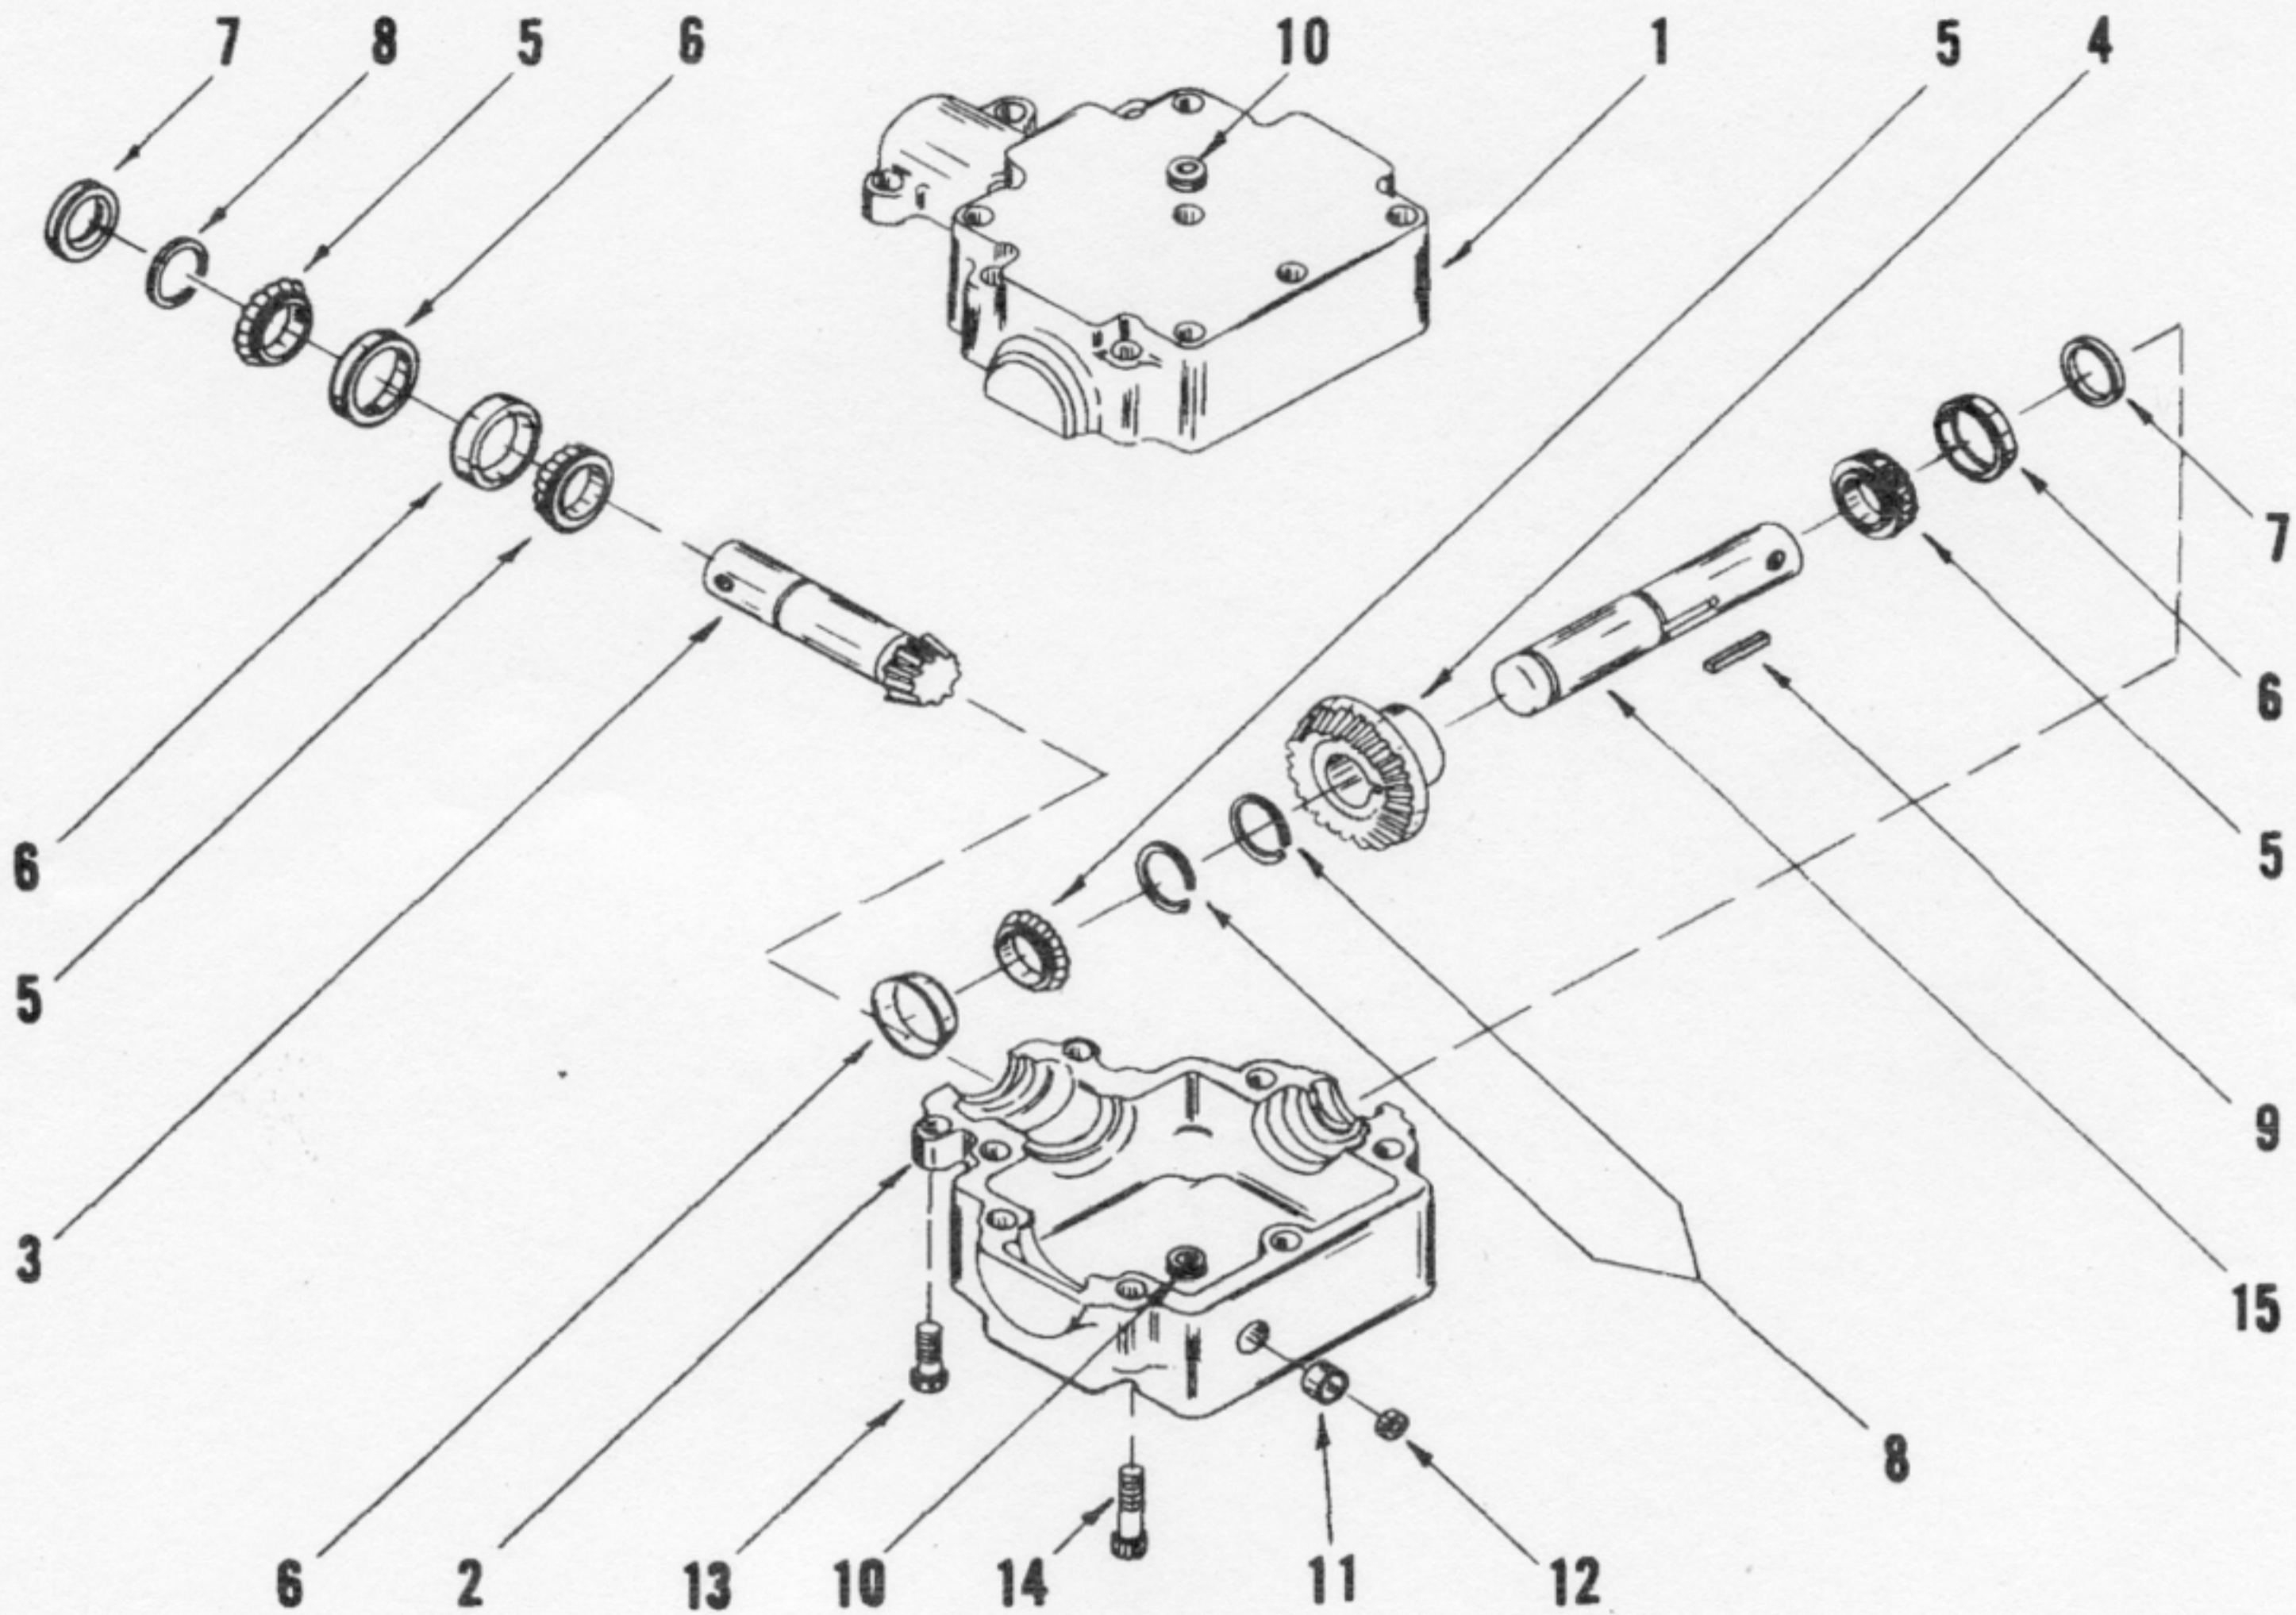

48 INCH MOWER GEAR BOX ASSEMBLY

GEARBOX ASSEMBLY

REF. NO.	PART NO.	DESCRIPTION	NO. REQ'D.	REF. NO.	PART NO.	DESCRIPTION	NO. REQ'D.
1	1812054	Housing-thru Holes	1	10	1812063	Plug	2
2	1812055	Housing-threaded Holes	1	11	1812064	Busing, Pipe	1
3	1812056	Shaft-Pinion	1	12	1812065	Plug-Pressure Relief	1
4	1812057	Gear	1	13	1812066	SHCS-3/8 x 1-1/2	2
5	1812058	Bearing Cone	4	14	1812015	SHCS-3/8 x 2-1/2	7
6	1812059	Bearing Cup	4	15	1812068	Shaft-Cross	1
7	1812060	Oil Seal	2	16	1812096	Loctite	
8	1812061	Retaining Ring	3	17	1812092	Locquic Primer	
9	1812062	Key	1