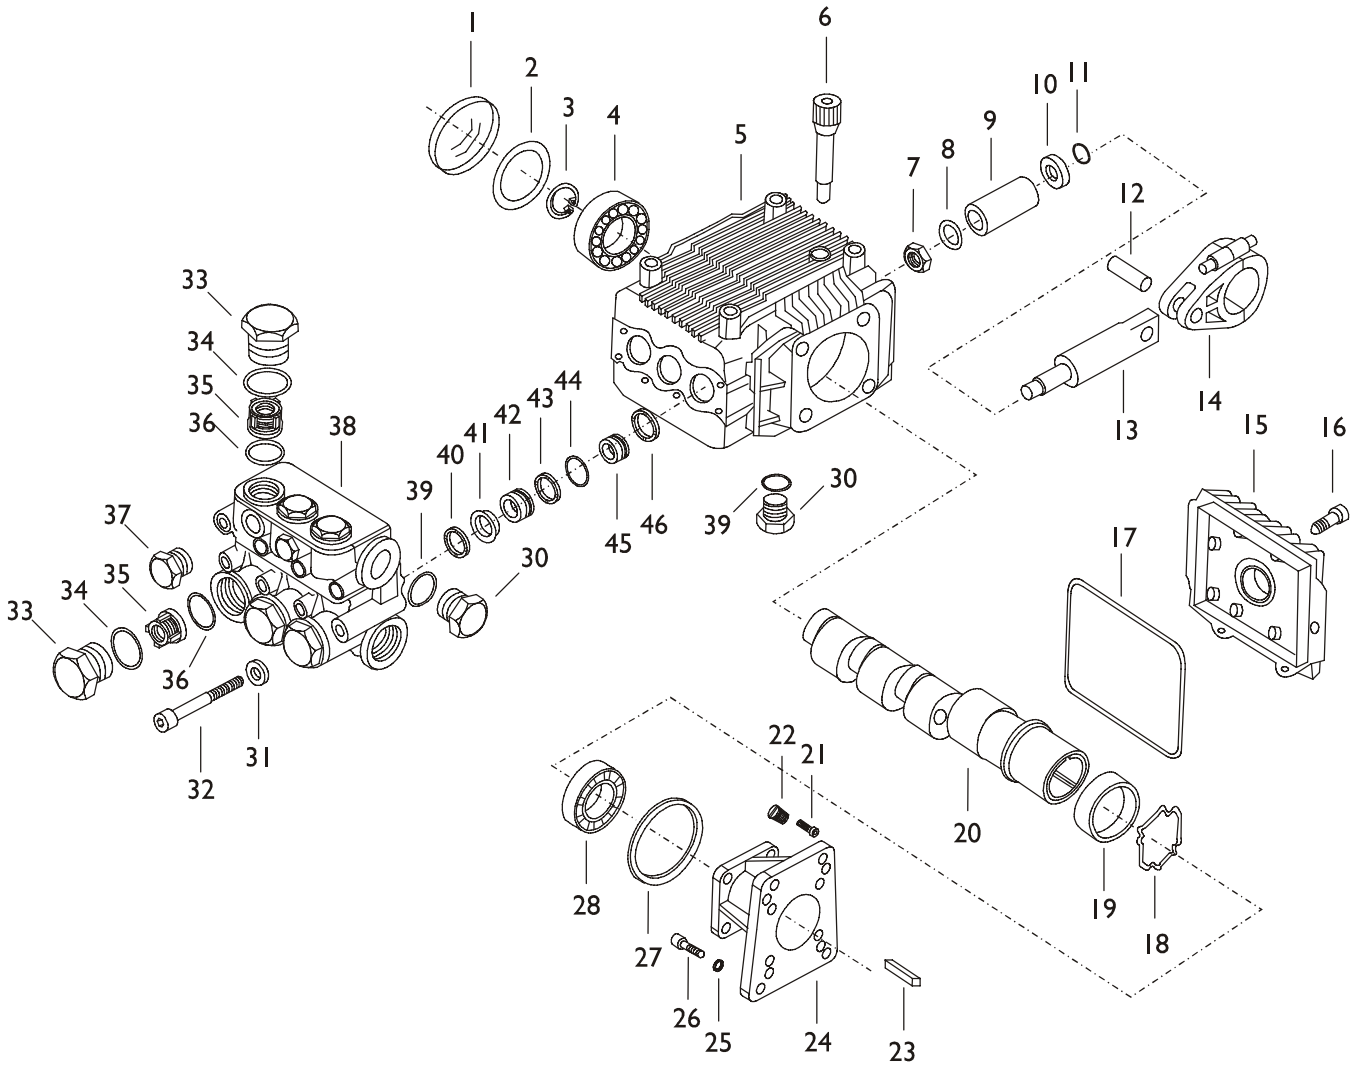

Section 8: Exploded Views and Parts Lists

EXPLODED VIEW — PUMP

Section 8: Exploded Views and Parts Lists

PARTS LIST — PUMP

Item	Part #	Qty	Description	Item	Part #	Qty	Description
1	110B2126GS	1	Cap	24	150B2126GS	1	Gas Engine Flange
2	10887628PGS	1	Circlip	25	22237GS	4	Washer, Lock
3	112B2126GS	1	Snap Ring	26	23645GS	4	Screw
4	113B2126GS	1	Bearing	27	151B2126GS	1	Bushing
5	109B2126GS	1	Pump Body	28	12187822PGS	1	Seal
6	11287628PGS	1	Oil Cap/Dipstick	30	10487628PGS	2	Plug
7	11087822PGS	3	Nut	31	137B2126GS	8	Washer
8	11187822PGS	3	Piston Washer	32	10087822PGS	8	Screw
9	123B2126GS	3	Piston	33	102B2126GS	6	Plug
10	11687628PGS	3	Spacer Disc	34	10187822PGS	6	O-Ring
11	11587628PGS	3	O-Ring	35	10287822PGS	6	Complete Valve
12	115B2126GS	3	Piston Pin	36	10387822PGS	6	O-Ring
13	120B2126GS	3	Guiding Piston	37	11193360PGS	1	Plug
14	119B2126GS	3	Con Rod	38	136B2126GS	1	Head
15	118B2126GS	1	Complete Rear Cover	39	10387628PGS	2	O-Ring
16	117B2126GS	6	Screw	40	106B2126GS	3	Support Ring
17	116B2126GS	1	O-Ring	41	10587822PGS	3	Gasket
18	12687628PGS	1	Snap Ring	42	108B2126GS	3	Piston Guide
19	12587628PGS	1	Bearing	43	10393360PGS	3	Gasket
20	149B2126GS	1	Hollow Shaft	44	10493360PGS	3	O-Ring
21	155B2327GS	4	Screw	45	131B2126GS	3	Rear Piston Guide
22	152B2126GS	1	Grub Screw	46	16593360PGS	3	Seal
23	63281GS	1	Key				

Service Kits:

A		B		C		D		E	
500-87628PGS Valve Kit		201-B2126GS Piston Kit		202-B2126GS Oil Seal Kit		203-B2126GS Water Seal Kit		204-B2126GS Support Ring Kit	
Item	Qty.	Item	Qty.	Item	Qty.	Item	Qty.	Item	Qty.
35	6	8	3	1	1	41	3	40	3
36	6			17	1	44	3		
				46	3