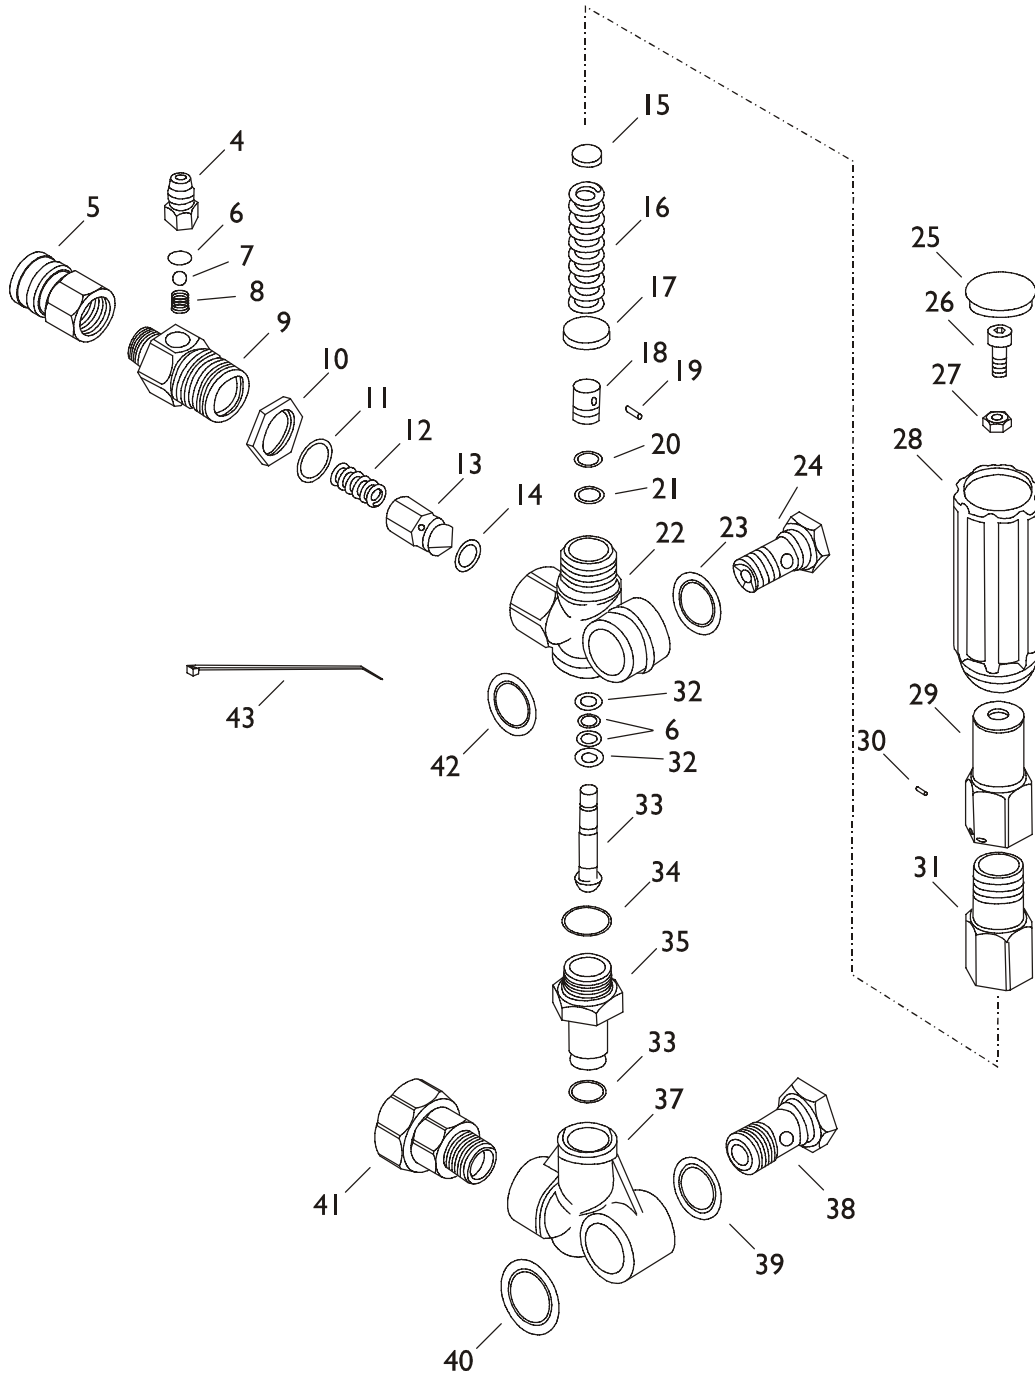

Section 8: Exploded Views and Parts Lists

EXPLODED VIEW — UNLOADER

Section 8: Exploded Views and Parts Lists

PARTS LIST — UNLOADER

Item	Part #	Qty	Description	Item	Part #	Qty	Description
0	153B2126GS	0	Complete Unloader	24	226B2327GS	1	Inlet Bolt
4	210B2327GS	1	Hose Tail	25	248B2327GS	1	Plug
5	95458GS	1	Quic Disconnect	26	155B2327GS	1	Screw
6	231B2327GS	3	O-Ring	27	246B2327GS	1	Nut
7	211B2327GS	1	Stainless Ball	28	245B2327GS	1	Knob
8	212B2327GS	1	Spring	29	243B2327GS	1	Housing
9	186833GS	1	Injection Body	30	244B2327GS	1	Pin
10	215B2327GS	1	Injector Nut	31	242B2327GS	1	Spring Guide
11	137B2327GS	1	O-Ring	32	229B2327GS	2	Ring
12	216B2327GS	1	Spring	33	232B2327GS	1	Lower Piston
13	217B2327GS	1	Plunger	34	234B2327GS	1	O-Ring
14	218B2327GS	1	O-Ring	35	233B2327GS	1	Piston Guide
15	220B2327GS	1	Spacer Plate	36	235B2327GS	1	O-Ring
16	221B2327GS	1	Spring	37	238B2327GS	1	Bypass Fitting
17	222B2327GS	1	Spring, Spacer Plate	38	236B2327GS	1	Inlet Bolt
18	219B2327GS	1	Upper Piston	39	237B2327GS	1	Washer
19	223B2327GS	1	Pin	40	239B2327GS	1	Washer
20	224B2327GS	1	Ring	41	95320GS	1	Conn, Gdn Hse
21	225B2327GS	1	O-Ring	42	230B2327GS	1	Washer
22	228B2327GS	1	Valve Housing	43	28739GS	1	Wrap, Tie
23	227B2327GS	1	Washer				

Service Kits:

250-B2327GS					
Item	Qty.	Item	Qty.	Item	Qty.
6	3	21	1	36	1
8	1	23	1	39	1
15	1	32	2	40	1
20	1	34	1	42	1