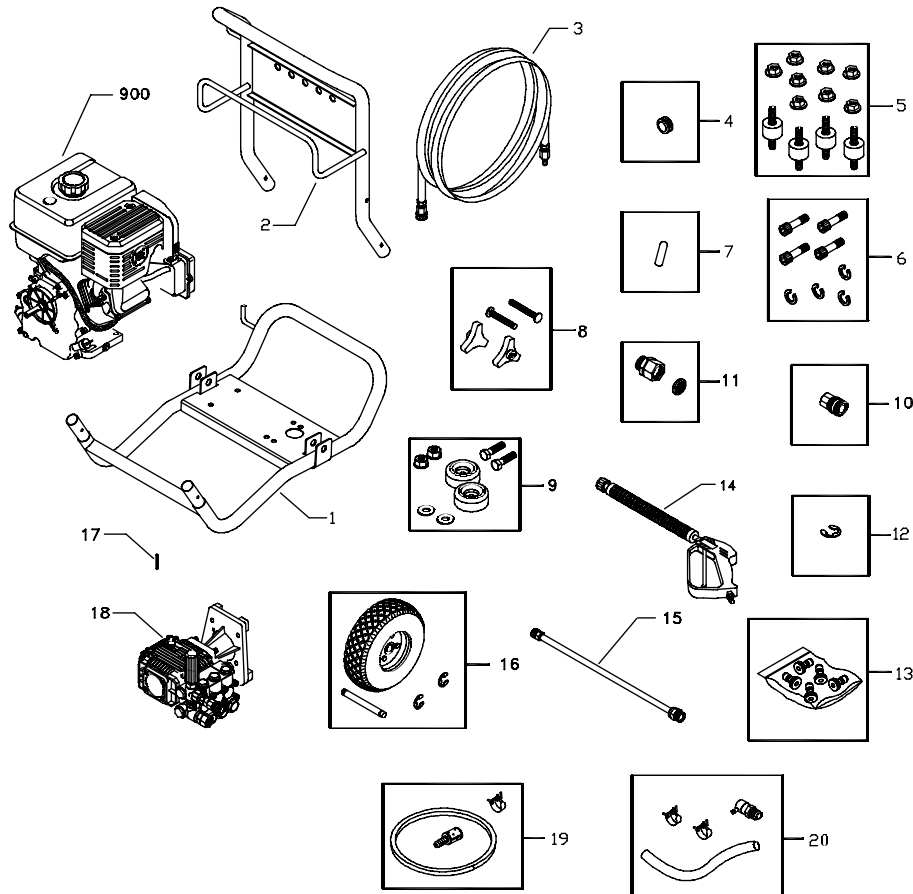

# Exploded Views and Parts Lists

Section

8

## EXPLODED VIEW AND PARTS LIST — UNIT

| Item | Part #    | Description                   | Item | Part #   | Description                  |
|------|-----------|-------------------------------|------|----------|------------------------------|
| 1    | B191938GS | BASE                          | 12   | I91265GS | E-RING                       |
| 2    | B191942GS | HANDLE                        | 13   | I86301GS | KIT, Nozzle                  |
| 3    | B4805GS   | HOSE                          | 14   | BI436BGS | GUN                          |
| 4    | 30809GS   | GROMMET                       | 15   | I90779GS | EXTENSION                    |
| 5    | I92134GS  | KIT, Engine Mounting Hardware | 16   | I92317GS | KIT, Wheel                   |
| 6    | I92132GS  | KIT, Pump Mounting Hardware   | 17   | 63281GS  | KEY                          |
| 7    | B2516GS   | VINYL CAP                     | 18   | B2126AGS | ASSY, Pump (see pages 18-21) |
| 8    | B2203GS   | KIT, Handle Fastening         | 19   | I92796GS | KIT, Chemical Hose/Filter    |
| 9    | I92310GS  | KIT, Vibration Mount          | 20   | I92136GS | KIT, Thermal Relief          |
| 10   | 95458GS   | QUICK CONNECT                 | 900  | NSP      | ENGINE                       |
| 11   | I92135GS  | KIT, Garden Hose Inlet        |      |          |                              |