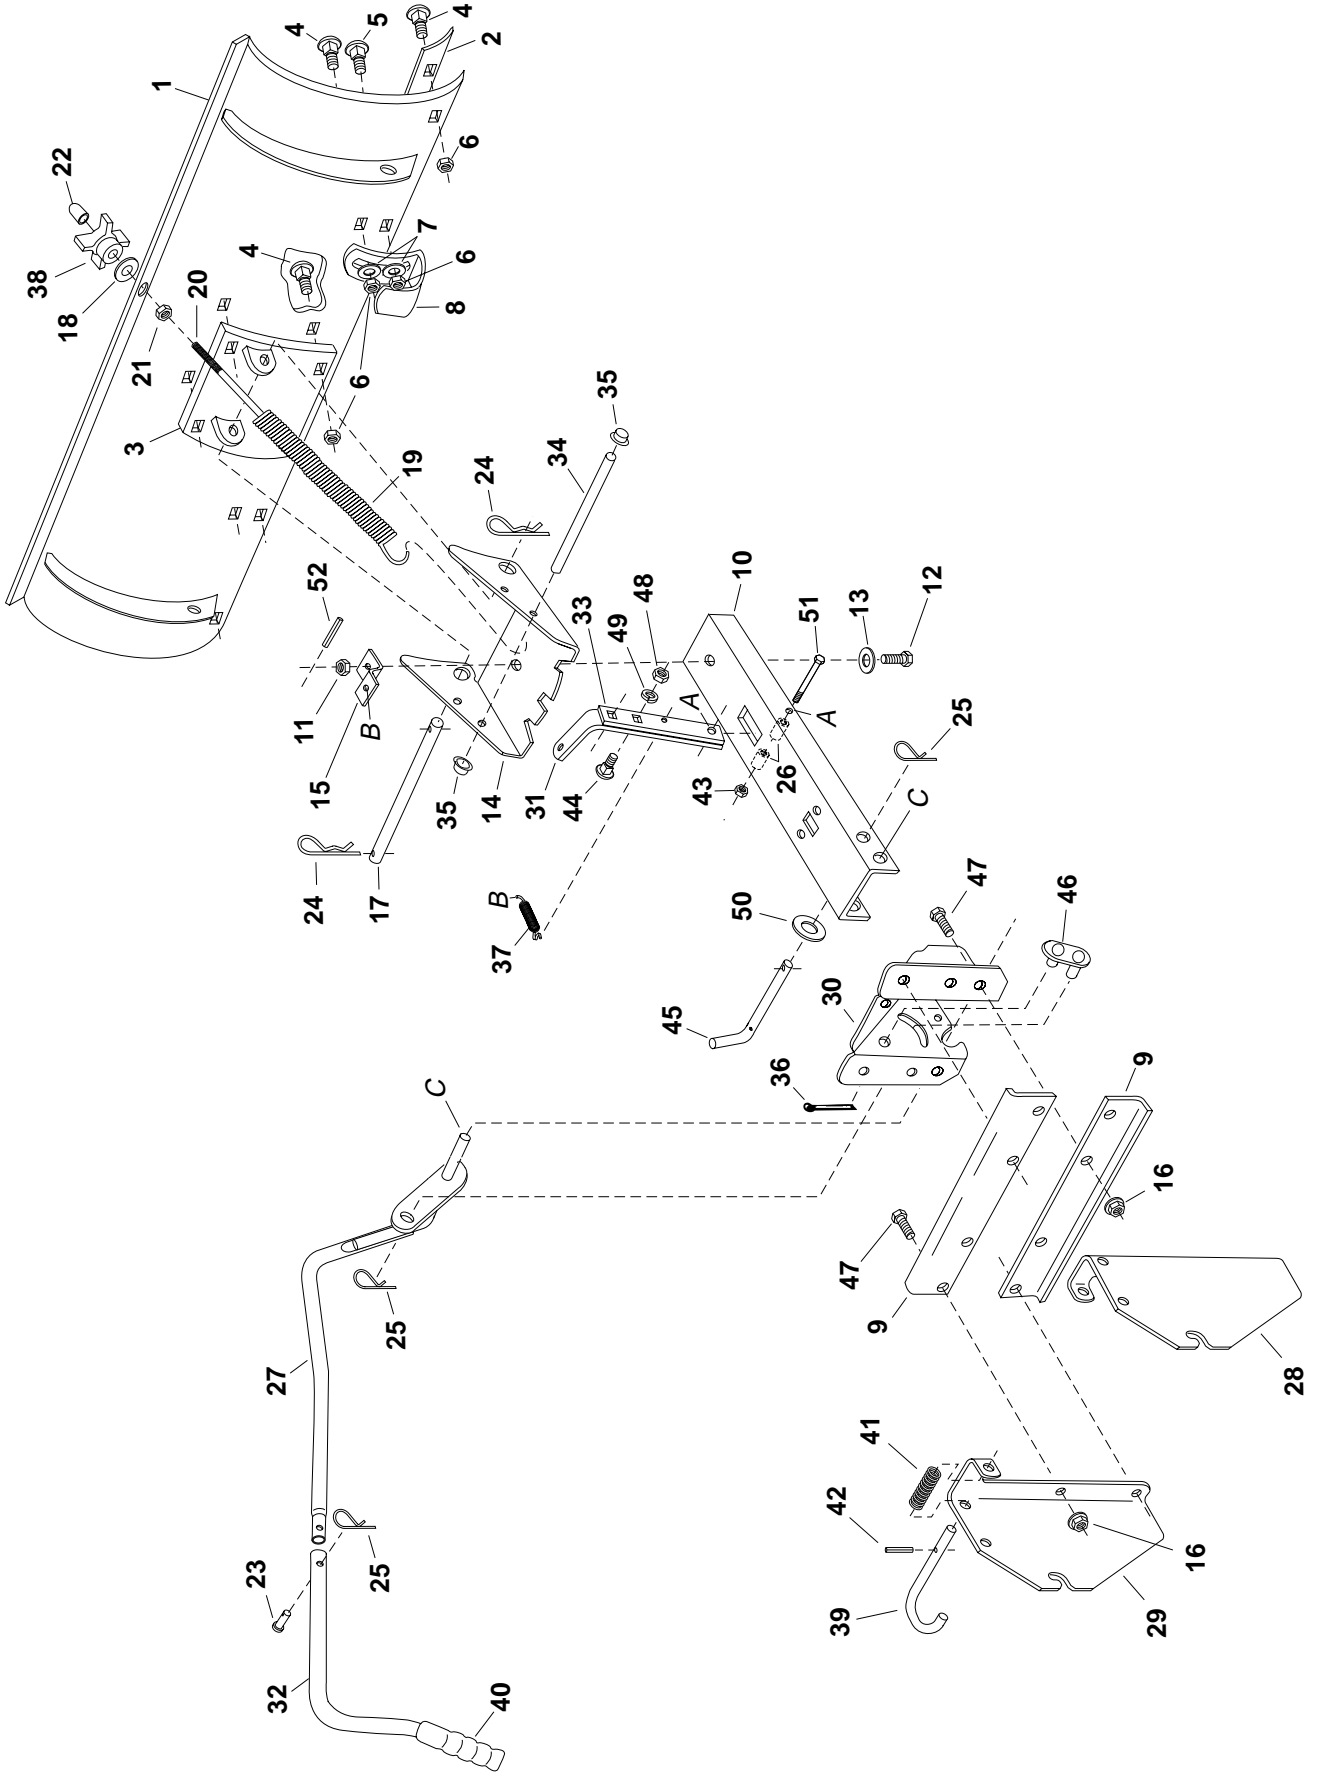

# REPAIR PARTS LIST FOR MODEL OEM-190-822 46" SNOW BLADE

# REPAIR PARTS LIST FOR MODEL OEM-190-822 46" SNOW BLADE

REF. NO.	PART NO.	QTY.	DESCRIPTION	REF. NO.	PART NO.	QTY.	DESCRIPTION
1	63821	1	Blade - 46"	28	24518	1	Hitch Bracket, R.H.
2	24524	1	Wear Plate - 46"	29	24519	1	Hitch Bracket, L.H.
3	62980	1	Reinforcement Plate Assembly	30	24023	1	Pivot Support Bracket
4	43080	8	Bolt, Carriage 5/16-18 x 3/4"	31	23129	1	Angle Lock Bar (Long)
5	43079	2	Bolt, Carriage 5/16-18 x 1"	32	46553	1	Lift Handle, Upper
6	43064	10	Hex Lock Nut, 5/16-18 Thread	33	23151	1	Angle Lock Bar (Short)
7	43081	4	Washer, 5/16"	34	23856	1	Spring Mount Rod
8	23070	2	Skid Shoe	35	44917	2	Palnut, 3/8"
9	24520	2	Bracket, Angle Support	36	43010	1	Cotter Pin 1/8" x 1"
10	24347	1	Push Channel	37	43348	1	Angle Lock Spring
11	43262	1	Hex Lock Nut, 1/2-13 Thread	38	47501	1	Knob
12	23131	1	Bolt, Special Pivot	39	47553	2	Pin, Attachment
13	1540-118	1	Washer, Flat 1/2"	40	43362	1	Handle, Grip
14	23958	1	Plate, Pivot 7 Ga.	41	732-3127	2	Spring, Compression
15	23130	1	Bracket, Spring Mt.	42	43659	2	Pin, Spring 3/16" x 1"
16	47572	8	Flanged Lock Nut, 3/8-16 Thread	43	43013	1	Hex Lock Nut, 1/4-20 Thread
17	23122	1	Shaft, Pivot	44	710-0305	2	Carriage Bolt, 3/8-16 x 1-1/4"
18	43070	1	Washer, 3/8" STD.	45	46065	1	Channel Pivot Pin
19	9466R	1	Spring, Blade Adjust	46	63034	1	Lift Link Assembly
20	44071	1	Hex Bolt, 3/8-16 x 3-1/2"	47	43001	8	Hex Bolt, 3/8-16 x 1"
21	43015	1	Hex Nut, 3/8-16 Thread	48	43082	2	Hex Lock Nut, 3/8-16 Thread
22	44074	1	Plastic Cap	49	43003	2	Lock Washer 3/8"
23	41-42	1	Pin, Clevis 1/4" x 1-1/2"	50	R19171616	1	Washer
24	43343	2	Pin, Hair Cotter #4 (1/8")	51	46071	1	Hex Bolt, 1/4-20 x 3-1/4" Lg. Gr 5
25	43055	3	Pin, Hair Cotter #3 (3/32")	52	43349	1	1/4" x 1" Spring Pin
26	46053	2	Spacer, .28 ID x 1"		47448	1	Owners Manual
27	63283	1	Lift Handle Assembly, Lower				