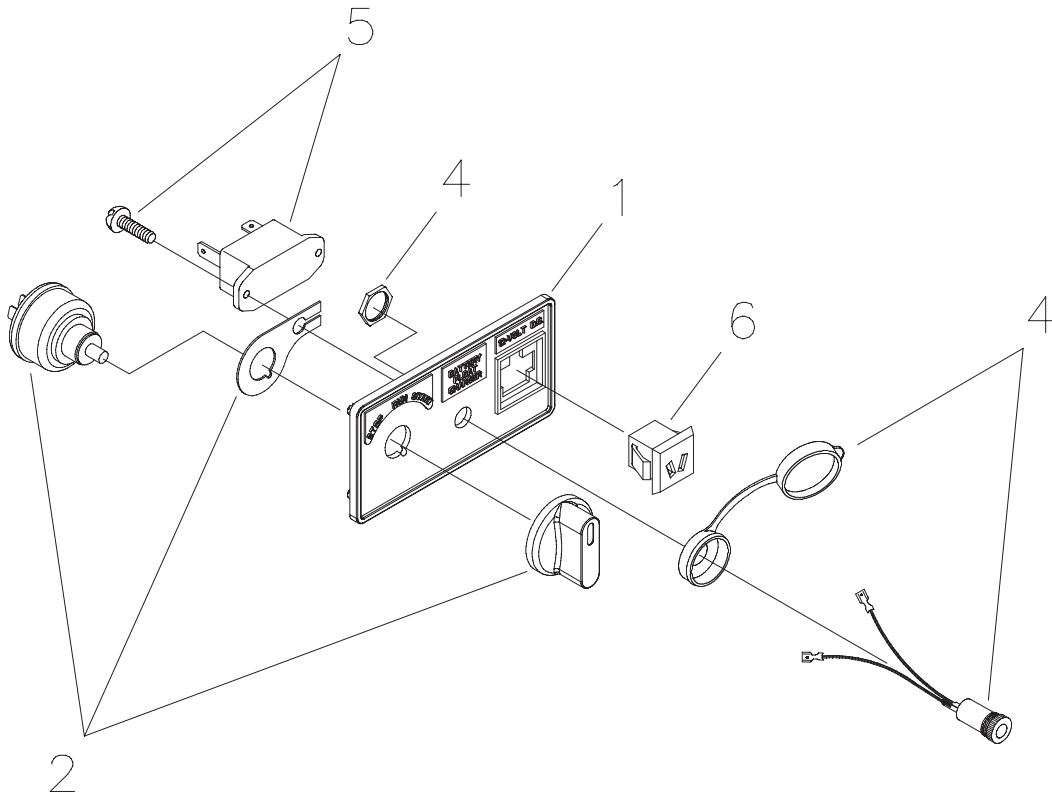

Section 9: Exploded Views and Parts Lists

AC CONTROL PANEL EXPLODED VIEW & PARTS LIST

Item	Part #	Description
1	188914GS	COVER, Lid, Control Panel
2	192273BGS	CONTROL PANEL, Compact
3	189167GS	CLIP, Hinge Pin Retainer
4	189182GS	SPRING, Hinge, Pin
5	189166GS	PIN, Hinge, Cover, Compact
6	68759GS	OUTLET, 120V, 20A, Duplex
7	189165GS	NUT
8	84198GS	CAP, Circuit Breaker
9	75207GS	BREAKER, Circuit
10	43437GS	OUTLET, 120/240V Locking, 30A
11	189164GS	NUT
12	84543CGS	SCREW
13	93857GS	BAR, Retaining
14	192274GS	BOX, Rear Cover
15	82308GS	SCREW
16	22694GS	HOUSING, Receptacle
17	192241GS	SCREW
18	192785GS	BREAKER, Circuit

Section 9: Exploded Views and Parts Lists

DC CONTROL PANEL EXPLODED VIEW & PARTS LIST

Item	Part #	Description
1	192367GS	PANEL, DC Control
2	194838GS	KIT, SRS, Switch with Knob
4	194840GS	ASSY, Jack, Coaxial with Cap
5	194839GS	KIT, Circuit Breaker
6	90418GS	OUTLET, 12VDC, Snap

Section 9: Exploded Views and Parts Lists

ALTERNATOR EXPLODED VIEW & PARTS LIST

Item	Part #	Description
1	186059GS	ADAPTER, Mounting, Alternator
2	192171GS	ROTOR
3	192186AGS	STATOR
4	193336GS	RBC, (with O-Ring p/n 189197GS)
5	86308KGS	SCREW
6	66386GS	ASSY, Holder, Brush
7	66849GS	SCREW
8	22694GS	RECEPTACLE, 6 pin
9	81917GS	PIN, Roll
10	193428AGS	ASSY, Wire, Ground
11	66849CGS	SCREW
13	65795GS	RECTIFIER
14	191653GS	BOARD, Circuit, System Control
15	193074GS	HARNESS, Wire DC Charge