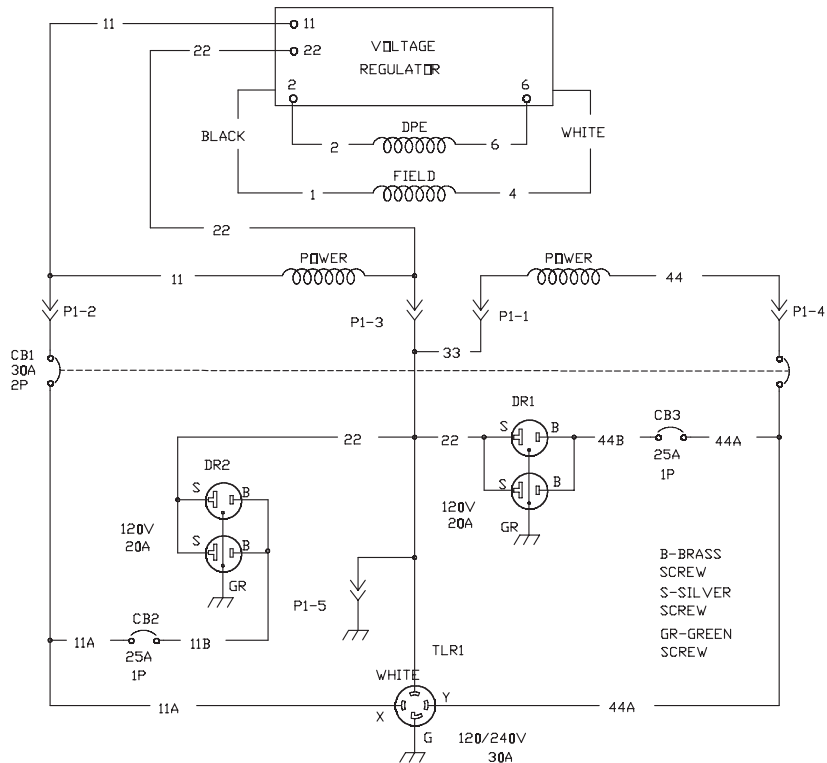

BRIGGS & STRATTON POWER PRODUCTS GROUP, LLC
JEFFERSON, WISCONSIN, U.S.A.

Printed in USA

Manual No. 192472GS Revision 6 (03/23/2004)

Wiring Diagram and Schematic

SCHEMATIC

EXPLODED VIEW - MAIN UNIT

Section 9: Exploded Views and Parts Lists

Section 9: Exploded Views and Parts Lists

AC CONTROL PANEL EXPLODED VIEW & PARTS LIST

Item	Part #	Description
1	188914GS	COVER, Lid, Control Panel
2	192273BGS	CONTROL PANEL, Compact
3	189167GS	CLIP, Hinge Pin Retainer
4	189182GS	SPRING, Hinge, Pin
5	189166GS	PIN, Hinge, Cover, Compact
6	68759GS	OUTLET, 120V, 20A, Duplex
7	189165GS	NUT
8	84198GS	CAP, Circuit Breaker
9	75207GS	BREAKER, Circuit
10	43437GS	OUTLET, 120/240V Locking, 30A
11	189164GS	NUT
12	84543CGS	SCREW
13	93857GS	BAR, Retaining
14	192274GS	BOX, Rear Cover
15	82308GS	SCREW
16	22694GS	HOUSING, Receptacle
17	192241GS	SCREW
18	192785GS	BREAKER, Circuit

Section 9: Exploded Views and Parts Lists

ALTERNATOR EXPLODED VIEW & PARTS LIST

Item	Part #	Description
1	186059GS	ADAPTER, Mounting, Alternator
2	192171GS	ROTOR
3	192186AGS	STATOR
4	193336GS	RBC, (with O-Ring p/n 189197GS)
5	86308KGS	SCREW
6	66386GS	ASSY, Holder, Brush
7	66849GS	SCREW
8	22694GS	RECEPTACLE, 6 pin
9	81917GS	PIN, Roll
10	193428AGS	ASSY, Wire, Ground
11	66849CGS	SCREW
13	65795GS	RECTIFIER
14	191653GS	BOARD, Circuit, System Control
15	193074GS	HARNESS, Wire DC Charge