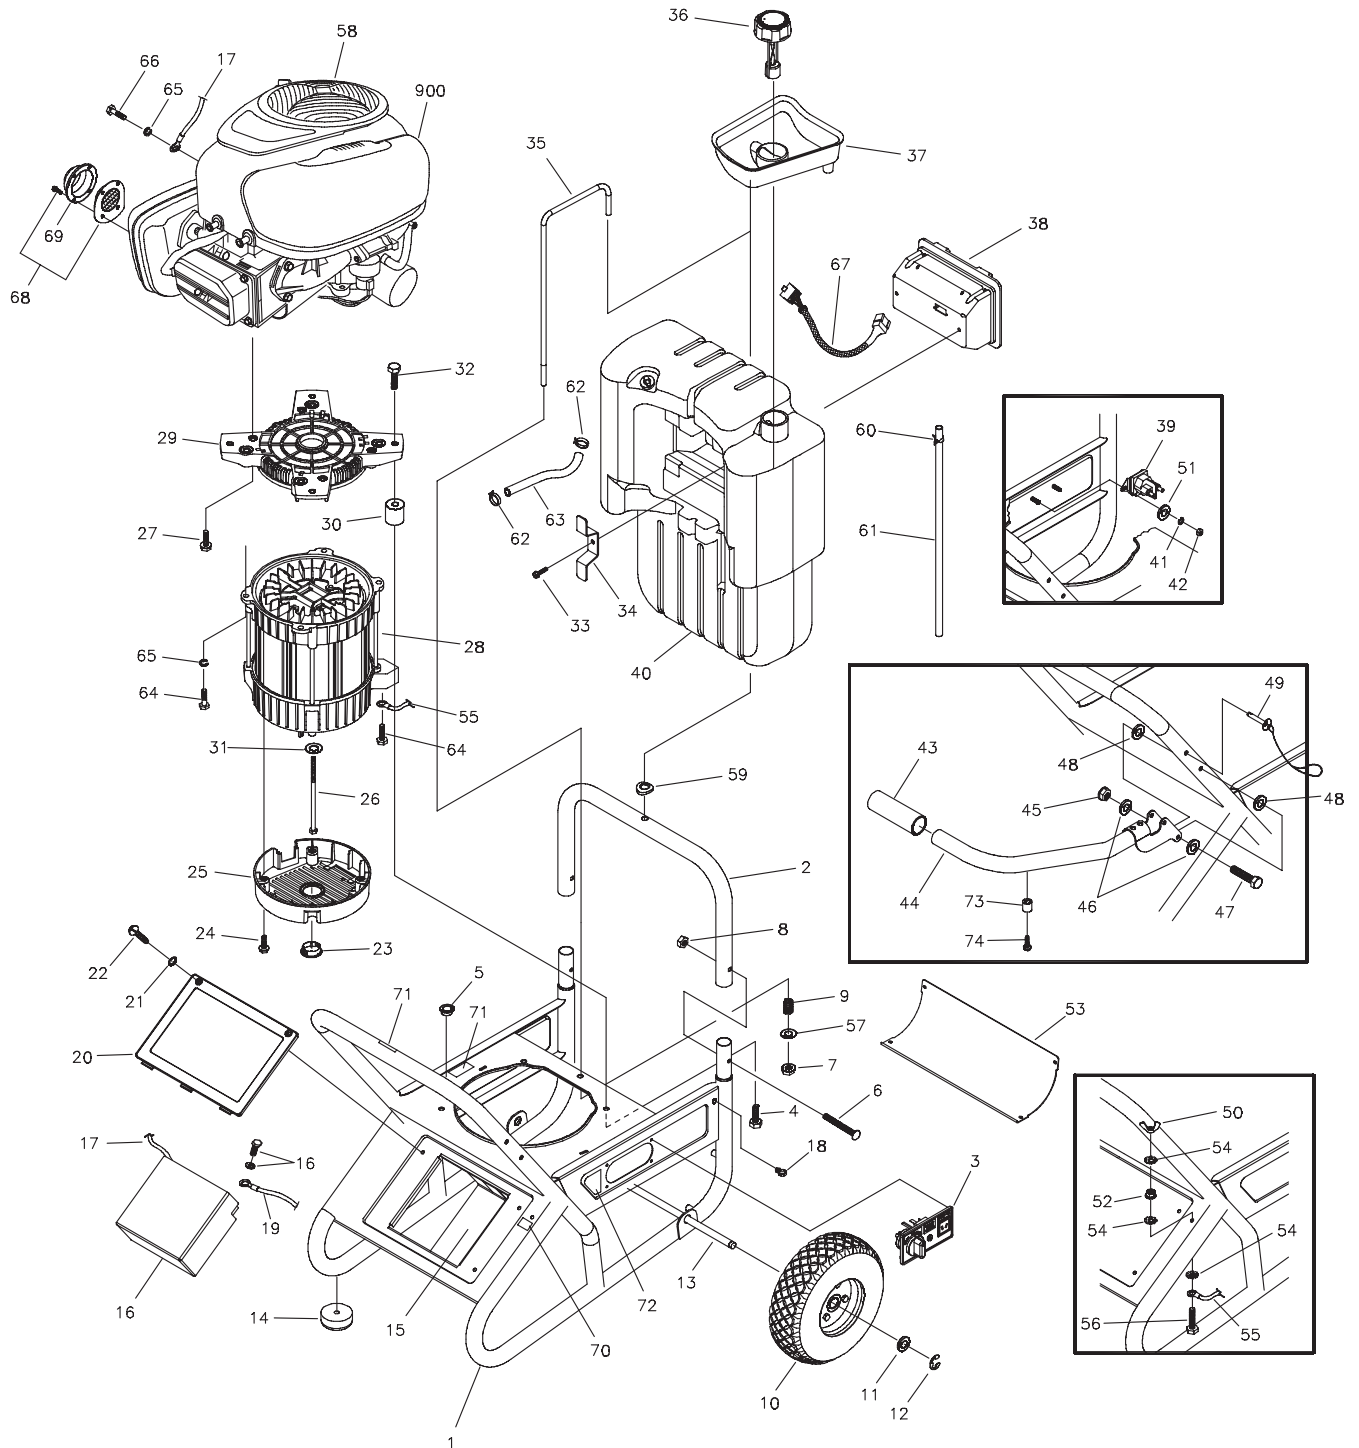

EXPLODED VIEW - MAIN UNIT

Section 9: Exploded Views and Parts Lists

PARTS LIST - MAIN UNIT

Item	Part #	Description	Item	Part #	Description
1	B191821GS	CRADLE	45	49820GS	NUT, Nylok
2	B193086GS	CRADLE, Top	46	22145GS	WASHER
3	NSP	ASSY, DC Control Panel (see page 23)	47	51730GS	SCREW
4	193263GS	SCREW	48	193288GS	WASHER, Nylon
5	186173GS	BUSHING, Snap	49	B4135GS	PIN, Handle Release
6	31669GS	BOLT, Carriage	50	87680GS	NUT, Wing
7	26911GS	NUT, Nylock	51	22473GS	WASHER
8	B2071GS	NUT, Lock	52	52857GS	NUT, Lock
9	192470GS	SPRING, Loading, Tank	53	193344GS	KIT, PLT, Skid, SRV
10	B4966GS	WHEEL	54	26850GS	WASHER
11	22247GS	WASHER	55	192810GS	HARNESS, Ground
12	191265GS	E-RING	56	45757GS	SCREW
13	191267GGS	AXLE	57	22131GS	WASHER
14	192553GS	KIT, Vibration Mount Hardware (2 sets)	58	192251GS	GUARD, Recoil
15	193320GS	STRIP, Foam	59	192520GS	GROMMET, Rod, Tank
16	193463GS	BATTERY, 12V w/Hardware	60	193055GS	CLAMP, Hose
17	185939LGS	CABLE, Blk, Battery to Engine	61	192997GS	HOSE, Fuel Overflow
18	192940GS	CLIP, Retainer, Fuel Hose	62	48031CGS	CLAMP, Hose, Band
19	189302EGS	CABLE, Red, Battery to Solenoid	63	189867DGS	HOSE, Fuel
20	191815GS	COVER, Battery, Billboard	64	22125GS	SCREW
21	22769GS	WASHER	65	22129GS	WASHER, Lock
22	36701GS	SCREW	66	22142GS	SCREW
23	191190GS	CAP, Bolt, Rotor	67	192809GS	HARNESS, AC
24	74908GS	SCREW	68	392390	ARRESTOR, Spark with Screws
25	191029GS	COVER, RBC, Plastic	69	396903	DEFLECTOR, Muffler
26	187365HGS	SCREW	70	B4986GS	DECAL, Ground
27	75246GS	SCREW	71	191436GS	DECAL, Caution Hot Muffler
28	NSP	ASSY, Alternator (see page 24)	72	193504GS	DECAL, Battery Instructions
29	191793GS	ADAPTER, Engine	73	186569GS	BUMPER, Recess
30	193249GS	MOUNT, Engine	74	28828BGS	SCREW
31	96796GS	WASHER	900	NSP	ENGINE
32	193264GS	SCREW	Parts Not Illustrated		
33	191991GS	BOLT, Plastite	192508GS	HARNESS, DC	
34	191990GS	BRACKET, Retaining, Panel	191824GS	TRAY, Oil Drain	
35	191989GS	ROD, Mounting Tank	192472GS	MANUAL, Owners	
36	191826GS	CAP, Fuel Gauge	BB3061GS	OIL, Bottle	
37	192921GS	SHIELD, Fuel Fill	188971GS	CORD, Extension	
38	192277GS	ASSY, Control Panel (see page 22)	189302FGS	CABLE, Red, Solenoid to Starter	
39	555374	SOLENOID/BRACKET	A3746GS	ASSY, Holder Fuse	
40	193345GS	ASSY, Tank, 7-Gallon	65787GS	CABLE, Battery Charge	
41	22097GS	WASHER, Lock	B4177GS	CHARGER, Battery	
42	22127GS	NUT	193347GS	KIT, Battery Term, Hardware	
43	192477GS	GRIP, Handle	193346GS	KIT, Decals	
44	B191822GS	HANDLE (Includes Item 43)