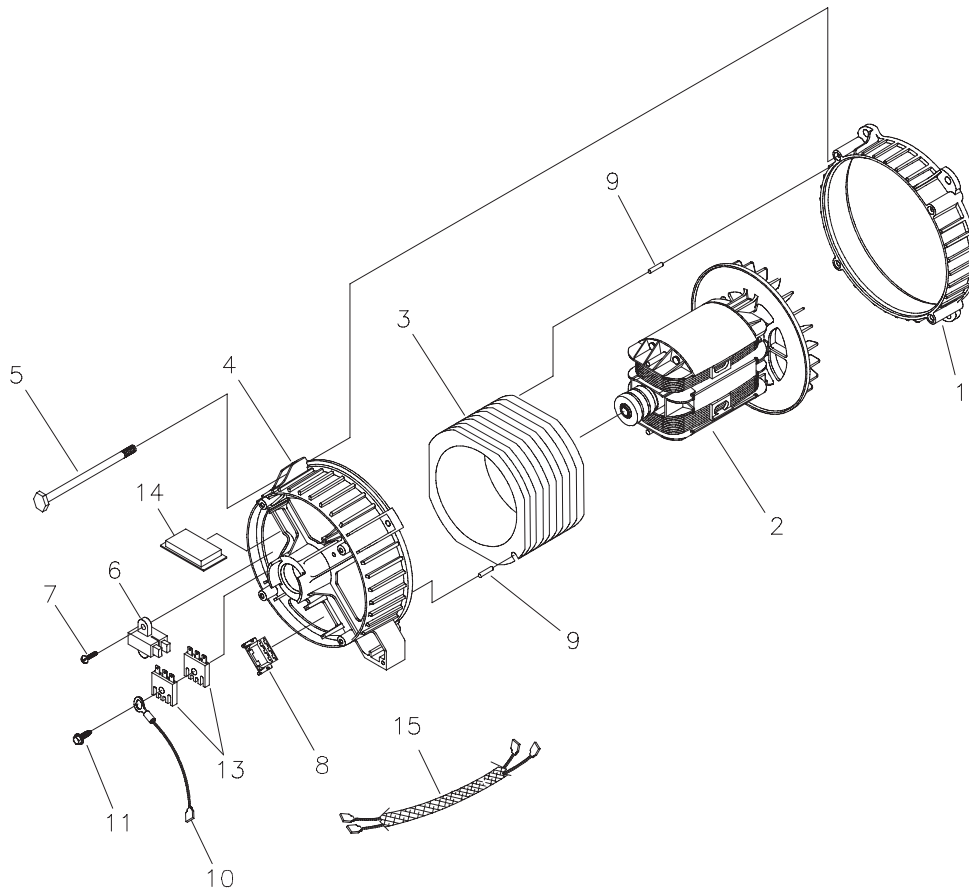

Section 9: Exploded Views and Parts Lists

AC CONTROL PANEL EXPLODED VIEW & PARTS LIST

Item	Part #	Description
1	188914GS	COVER, Lid, Control Panel
2	192273BGS	CONTROL PANEL, Compact
3	189167GS	CLIP, Hinge Pin Retainer
4	189182GS	SPRING, Hinge, Pin
5	189166GS	PIN, Hinge, Cover, Compact
6	68759GS	OUTLET, 120V, 20A, Duplex
7	189165GS	NUT
8	84198GS	CAP, Circuit Breaker
9	75207GS	BREAKER, Circuit
10	43437GS	OUTLET, 120/240V Locking, 30A
11	189164GS	NUT
12	84543CGS	SCREW
13	93857GS	BAR, Retaining
14	192274GS	BOX, Rear Cover
15	82308GS	SCREW
16	22694GS	HOUSING, Receptacle
17	192241GS	SCREW
18	192785GS	BREAKER, Circuit

Section 9: Exploded Views and Parts Lists

DC CONTROL PANEL EXPLODED VIEW & PARTS LIST

Item	Part #	Description
1	192367GS	PANEL, DC Control
2	194838GS	KIT, SRS, Switch with Knob
4	194840GS	ASSY, Jack, Coaxial with Cap
5	194839GS	KIT, Circuit Breaker
6	90418GS	OUTLET, 12VDC, Snap

Section 9: Exploded Views and Parts Lists

ALTERNATOR EXPLODED VIEW & PARTS LIST

Item	Part #	Description
1	186059GS	ADAPTER, Mounting, Alternator
2	192171GS	ROTOR
3	192186AGS	STATOR
4	193336GS	RBC, (with O-Ring p/n 189197GS)
5	86308KGS	SCREW
6	66386GS	ASSY, Holder, Brush
7	66849GS	SCREW
8	22694GS	RECEPTACLE, 6 pin
9	81917GS	PIN, Roll
10	193428AGS	ASSY, Wire, Ground
11	66849CGS	SCREW
13	65795GS	RECTIFIER
14	191653GS	BOARD, Circuit, System Control
15	193074GS	HARNESS, Wire DC Charge