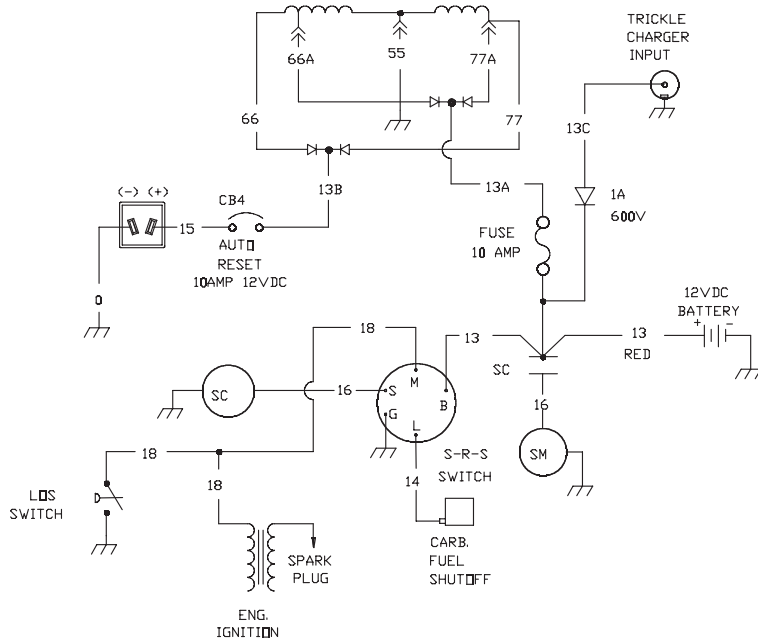

BRIGGS & STRATTON POWER PRODUCTS GROUP, LLC
JEFFERSON, WISCONSIN, U.S.A.

Printed in USA

Manual No. 192472GS Revision 6 (03/23/2004)

Wiring Diagram and Schematic

SCHEMATIC

EXPLODED VIEW - MAIN UNIT

Section 9: Exploded Views and Parts Lists

Section 9: Exploded Views and Parts Lists

AC CONTROL PANEL EXPLODED VIEW & PARTS LIST

Item	Part #	Description
1	188914GS	COVER, Lid, Control Panel
2	192273BGS	CONTROL PANEL, Compact
3	189167GS	CLIP, Hinge Pin Retainer
4	189182GS	SPRING, Hinge, Pin
5	189166GS	PIN, Hinge, Cover, Compact
6	68759GS	OUTLET, 120V, 20A, Duplex
7	189165GS	NUT
8	84198GS	CAP, Circuit Breaker
9	75207GS	BREAKER, Circuit
10	43437GS	OUTLET, 120/240V Locking, 30A
11	189164GS	NUT
12	84543CGS	SCREW
13	93857GS	BAR, Retaining
14	192274GS	BOX, Rear Cover
15	82308GS	SCREW
16	22694GS	HOUSING, Receptacle
17	192241GS	SCREW
18	192785GS	BREAKER, Circuit

Section 9: Exploded Views and Parts Lists

DC CONTROL PANEL EXPLODED VIEW & PARTS LIST

Item	Part #	Description
1	192367GS	PANEL, DC Control
2	194838GS	KIT, SRS, Switch with Knob
4	194840GS	ASSY, Jack, Coaxial with Cap
5	194839GS	KIT, Circuit Breaker
6	90418GS	OUTLET, 12VDC, Snap

Section 9: Exploded Views and Parts Lists

ALTERNATOR EXPLODED VIEW & PARTS LIST

Item	Part #	Description
1	186059GS	ADAPTER, Mounting, Alternator
2	192171GS	ROTOR
3	192186AGS	STATOR
4	193336GS	RBC, (with O-Ring p/n 189197GS)
5	86308KGS	SCREW
6	66386GS	ASSY, Holder, Brush
7	66849GS	SCREW
8	22694GS	RECEPTACLE, 6 pin
9	81917GS	PIN, Roll
10	193428AGS	ASSY, Wire, Ground
11	66849CGS	SCREW
13	65795GS	RECTIFIER
14	191653GS	BOARD, Circuit, System Control
15	193074GS	HARNESS, Wire DC Charge