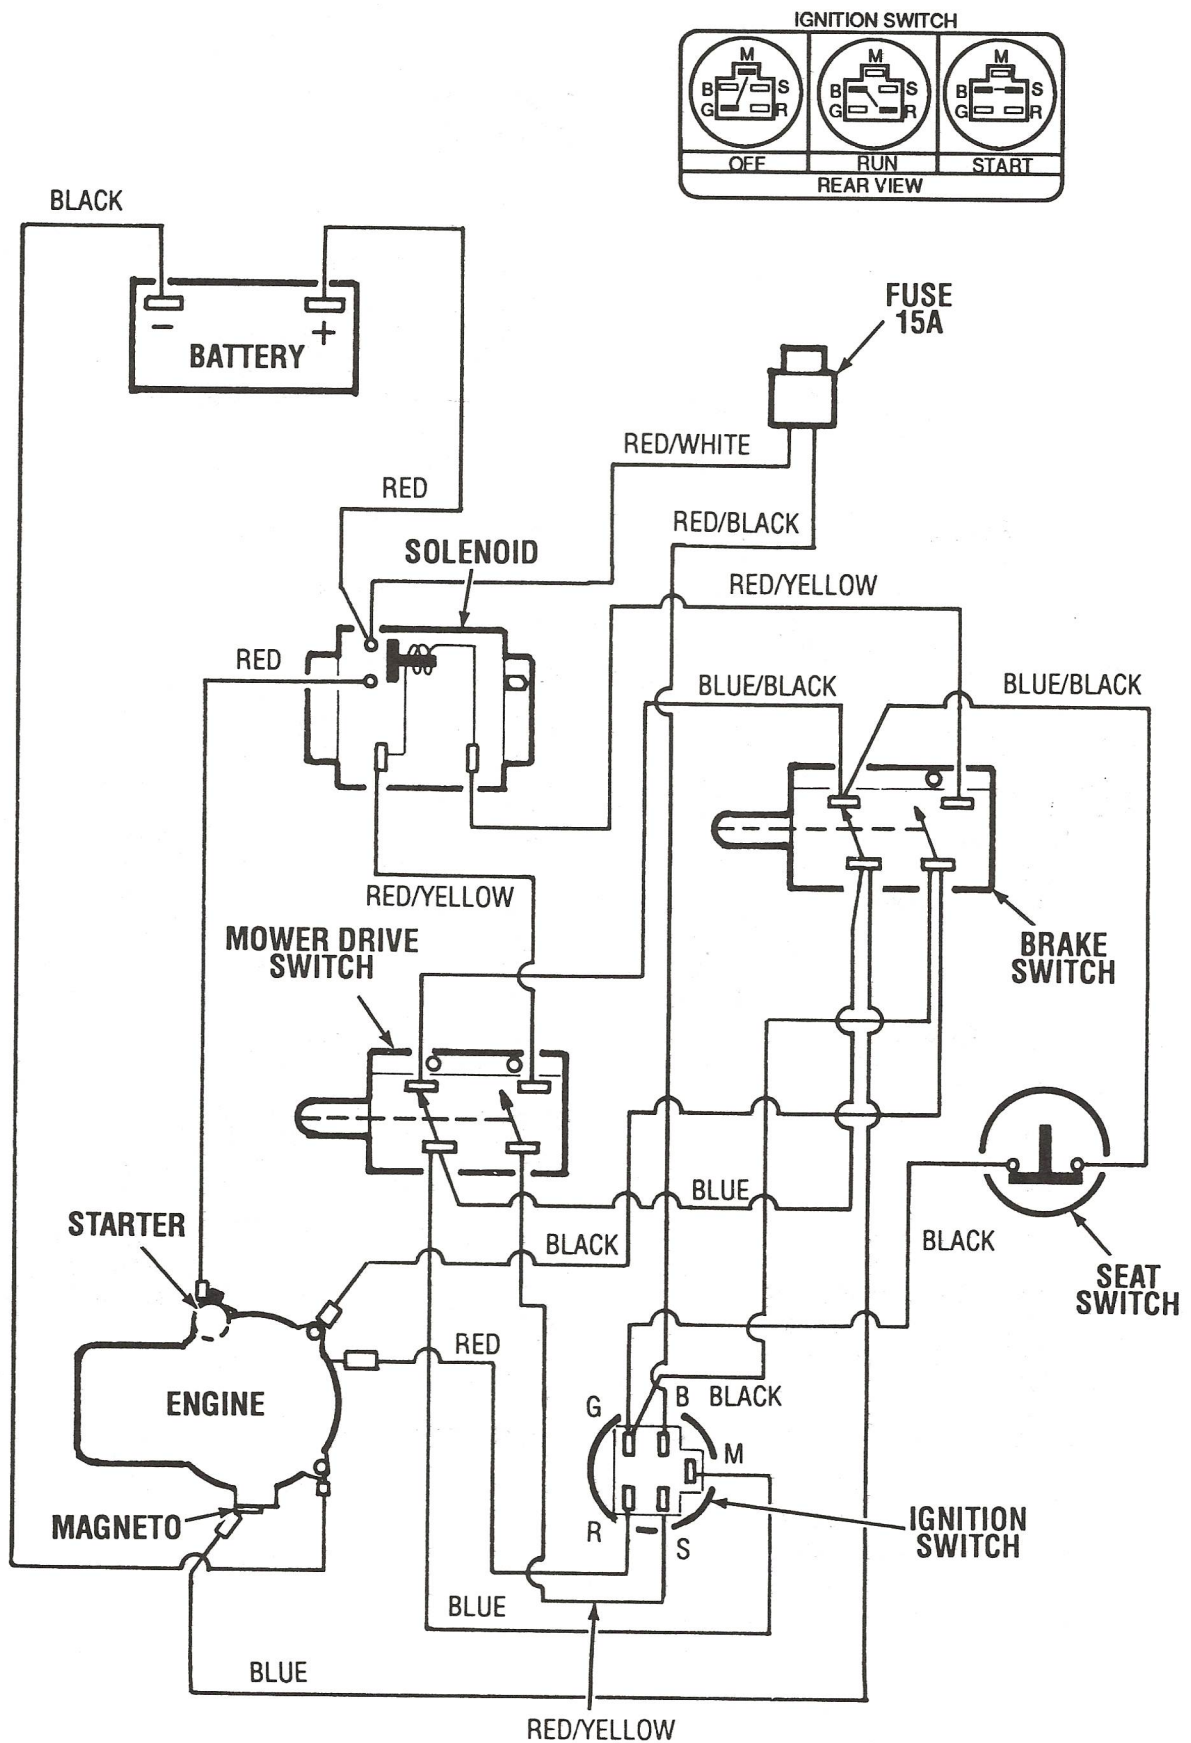

WIRING DIAGRAM