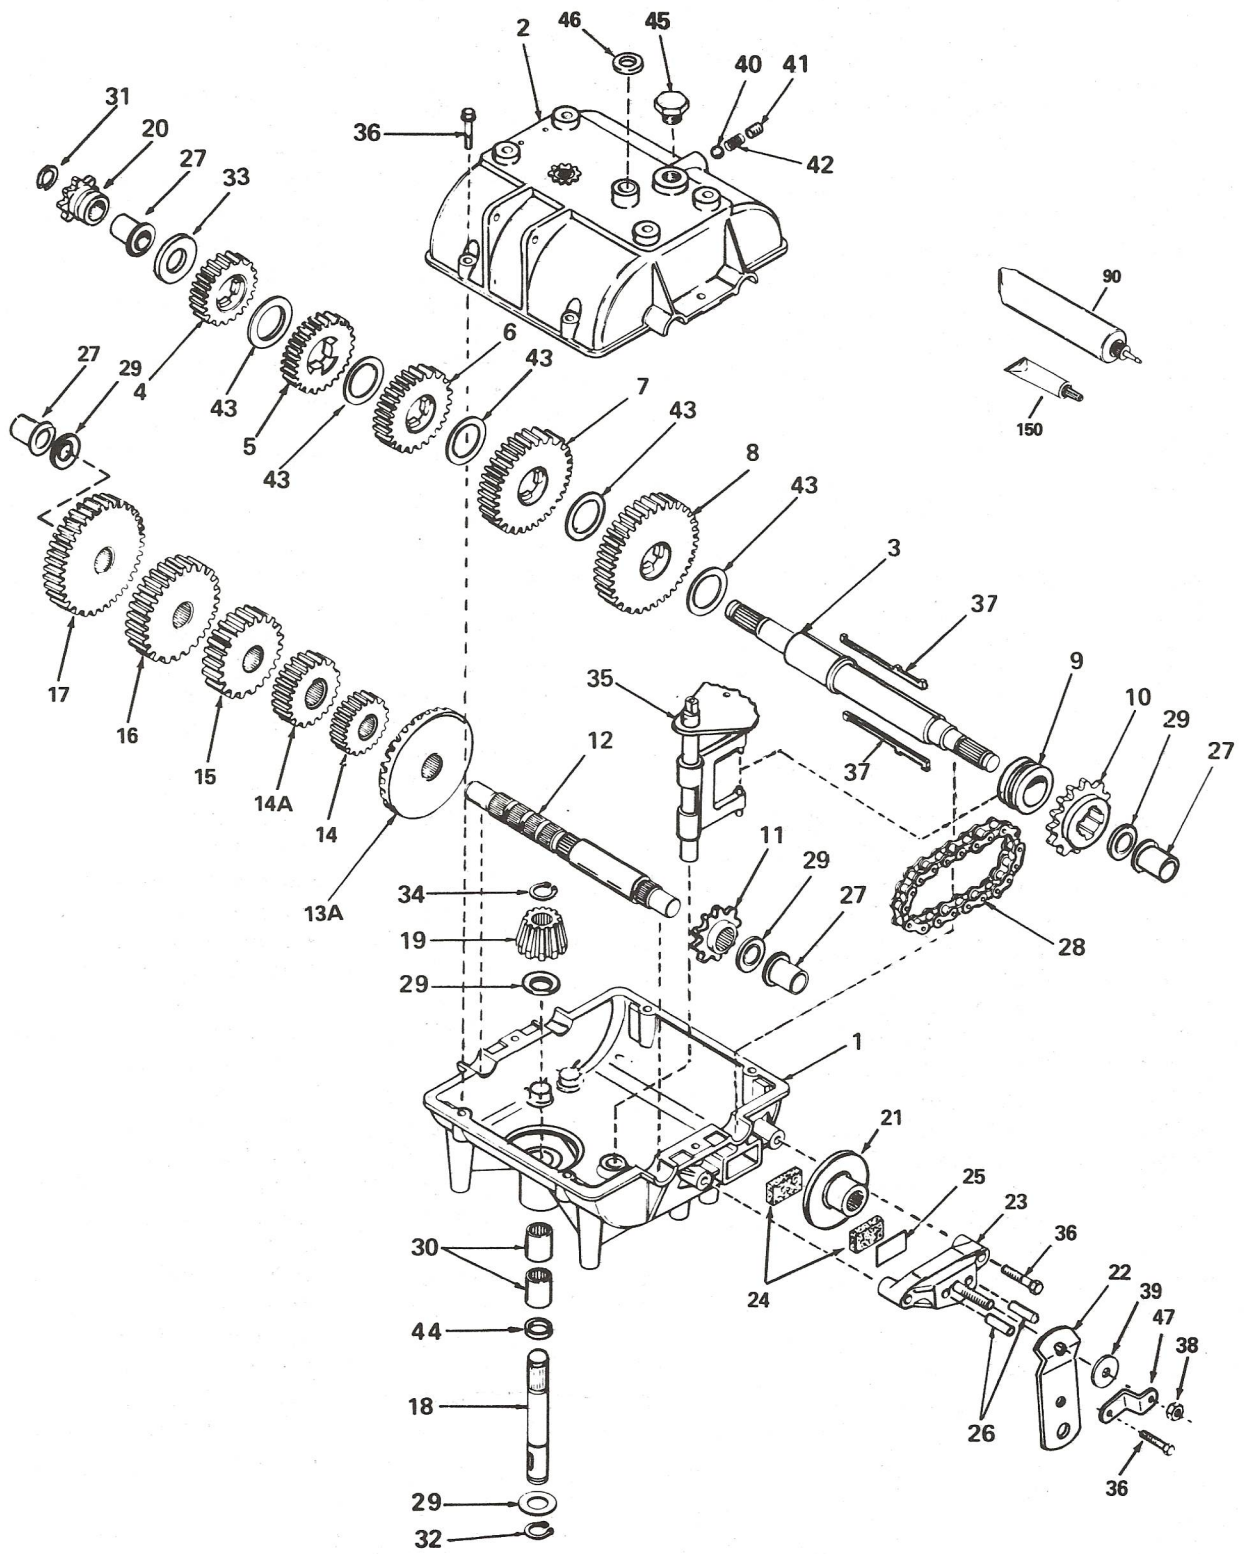

TECUMSEH TRANSMISSION

Order all parts through your local Tecumseh Power Products Outlet.

Ref #	Part #	Description	Qty.	Ref #	Part #	Description	Qty.
1	770061A	Transmission Case	1	26	786026	Dowel Pin	2
2	772083A	Transmission Cover	1	27	780105A	Flanged Bushing	4
3	776217	Output and Brake Shaft	1	28	786081	Roller Chain (No. 41 chain, 24 links)	1
4	778121A	Spur Gear (20 teeth)	1	29	780072	Thrust Washer	5
5	778122A	Spur Gear (22 teeth)	1	30	780086	Needle Bearing	2
6	778123A	Spur Gear (25 teeth)	1	31	792072	Retaining Ring	1
7	778124A	Spur Gear (30 teeth)	1	32	792035	Retaining Ring	1
8	778125	Spur Gear (35 teeth)	1	33	7800109	Washer	1
9	784266	Shift Collar	1	34	788040	Retaining Ring	1
10	786083	Sprocket (18 teeth)	1	35	784267	Shift Rod and Fork Assembly	1
11	786082	Sprocket (9 teeth)	1	36	792073	Flanged Hex Hd. Thd Form. Screw, 1/4-20 x 1-1/4	8
12	776134	Counter Shaft	1	37	792089A	Key	2
13A	778137A	Bevel Gear (42 teeth)	1	38	792075	Lock Nut, 5/16-24	1
14	778136	Spur Gear (15 teeth)	1	39	792076	Flat Washer, 5/16	1
14A	778126A	Spur Gear (20 teeth)	1	40	792077	Steel Ball, 5/16	1
15	778127A	Spur Gear (25 teeth)	1	41	792078	Set Screw, 3/8-16 x 3/8	1
16	778128A	Spur Gear (28 teeth)	1	42	792079	Spring	1
17	778129A	Spur Gear (30 teeth)	1	43	780108	Thrust Washer	5
18	776333	Input Shaft	1	44	792001	Square Cut Ring	1
19	778113A	Input Bevel Pinion	1	45	792074	Threaded Plug	1
20	786047	Sprocket (8 teeth)	1	46	788069	Square Cut Seal	1
21	790003	Brake Disk	1	47	786086	Brake Lever Bracket	1
22	790013	Brake Lever	1	90	788067B	Grease (32 oz. Bentonite)	1
23	790025	Brake Pad Holder	1	150	510334	Gasket Eliminator	1
24	790006	Brake Pad	2				
25	790007	Brake Pad Plate	1