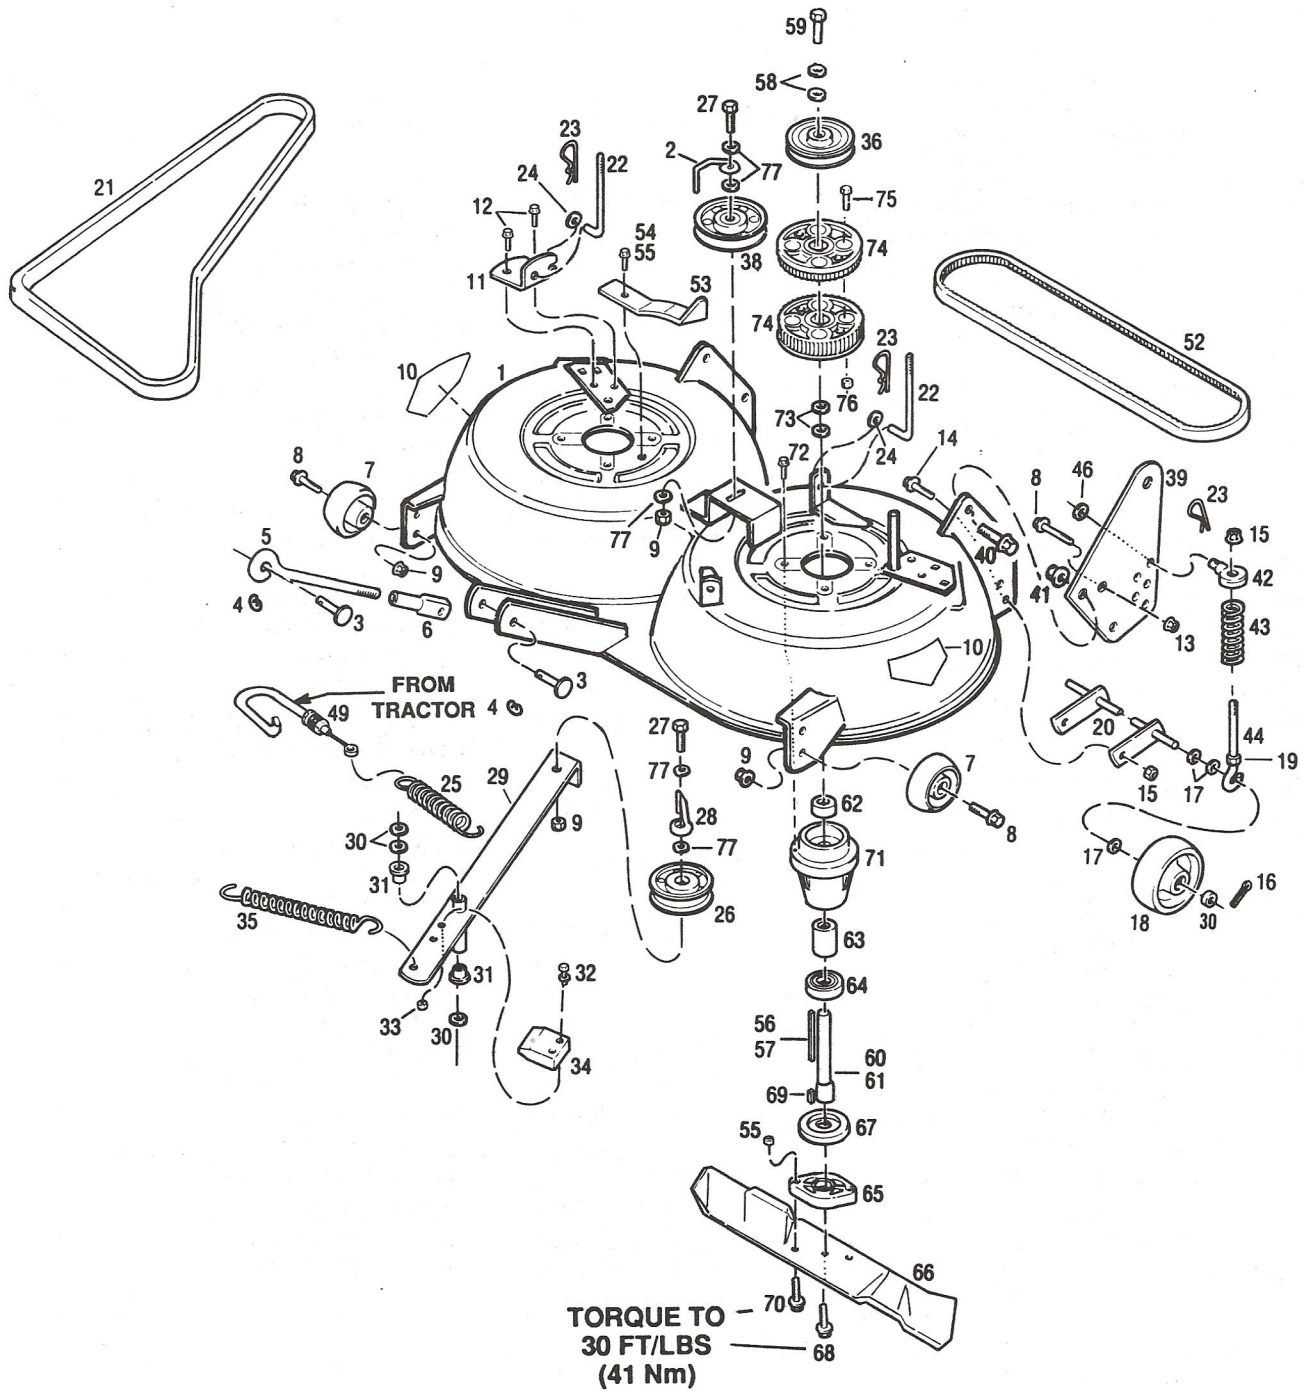

(A) 13000 (C) 13002 (I) 13055 (K) 13057
 (B) 13001 (E) 13004* (J) 13056

- Included in spindle assembly (1763440).
- * Mower deck is optional on this unit.

BOLENS 33 INCH MULCHING MOWER DECK

Ref #	Part #	Description	Qty.	Ref #	Part #	Description	Qty.
1	1764572	Base Assembly, Mower w/decals (incl. ref. # 10)	1	36	1762192	Sheave	1
2	1760096	Guide, Belt.....	1	38	1726660	Pulley, Idler	1
3	1758131	Pin, Clevis 1/2	2	39	1763711001	Plate, Lift.....	2
4	1761908	Cotter Circle	2	40	1186328	Screw, Flange 5/16-18	4
5	1762574	Rod, End	1	41	1186391	Nut, Flange 3/8	4
6	1763794	Rod, End	1	42	1763814	Swivel.....	2
7	1762138	Wheel, Anti-scalp	2	43	1763704	Spring, Compression	2
8	1763219	Screw, Shoulder 3/8-16	4	44	1763808	Bolt, Eye.....	2
9	1733398	Nut, Toplock 3/8-16	4	46	1803327	Washer, Flat	2
10	1739687	Decal, Danger.....	2	49	1762507	Cable, Assembly.....	1
11	1762591001	Bracket, Cable	1	52	1813959	Belt, Toothed.....	1
12	1724491	Screw, Fl. Thd. Forming 5/16-18 x 3/4	2	53	1813960	Tightener, Belt.....	1
13	1186393	Nut, Flange 3/8-16.....	2	54	1813297	Screw	1
14	1754125	Bolt, Shoulder 3/8-16.....	2	55	1813321	Nut	5
15	1110108	Nut, Lock 3/8-16	4	56	1813957	Key, Square (LH).....	1
16	1100346	Pin, Cotter 1/10 x 3/4	3	57	1813958	Key, Square (RH)	1
17	1738490	Spacer	8	58	1813261	Washer.....	2
18	1763037	Wheel, Gage.....	2	59	1813292	Screw	2
19	1186233	Nut, Hex 1/2-13.....	2	60	1813962	Shaft, Blade (LH).....	1
20	1763710001	Axle Assembly, Gage Wheel	1	61	1813963	Shaft, Blade (RH)	1
21	1762820	V-Belt, 74"	1	62	1185064	Bearing, Ball.....	2
22	1742500	Rod, Lift	2	63	1813114	Spacer	2
23	1703011	Cotter, Spring.....	4	64	1813217	Bearing, Ball.....	2
24	1107382	Washer, Flat 5/16.....	2	65	1813150	Holder, Blade.....	2
25	1756595	Spring, Extension.....	1	66	1813964	Blade	2
26	1762794	Pulley, Idler	1	67	1813162	Washer, Cup.....	2
27	1100048	Screw, Hex. 3/8-16 x 2.....	1	68	1813965	Screw	4
28	1764135	Guide, Belt.....	1	69	1813152	Key, Square	2
29	1762232001	Arm Assembly, Idler.....	1	70	1813299	Screw	4
30	1890234	Washer.....	5	71	1813165	Bearing Housing Assembly	2
31	1715538	Flange Bushing.....	2	72	1740496	Screw, Fl. Thd. Form. 5/16-18 x 5/8	8
32	1747939	Screw, Hex. w/washer #10-24 x 1 1/4.....	2	73	1708550	Washer.....	4
33	1185985	Nut, Keps #10-24	2	74	1813955	Pulley, Toothed	4
34	1762245	Pad, Brake.....	1	75	1813956	Screw	4
35	1762815	Spring, Extension.....	1	76	1813716	Nut	4
				77	1107383	Washer, 3/8.....	7