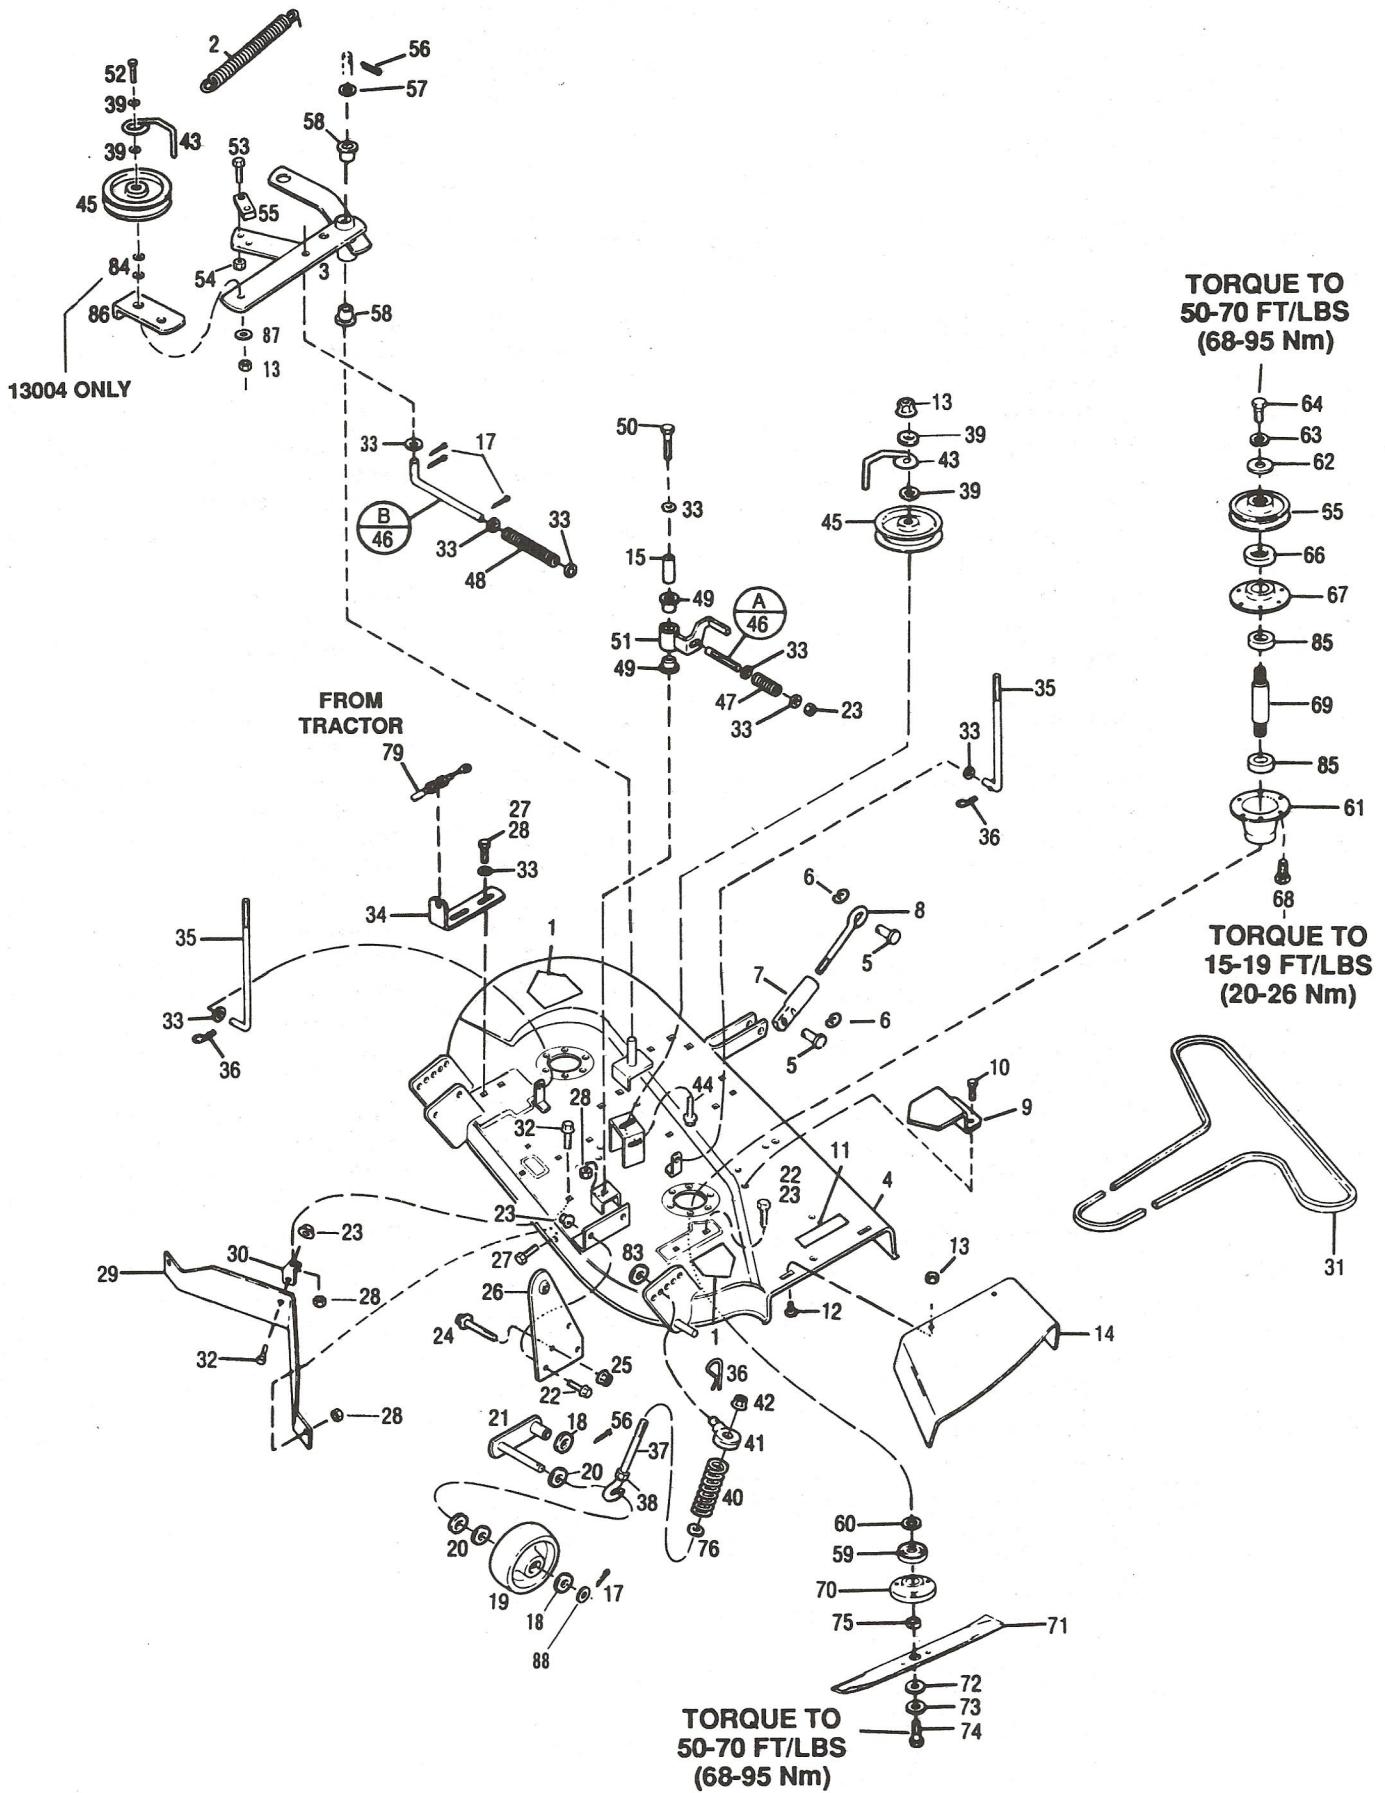

BOLENS 36 INCH SIDE DISCHARGE MOWER DECK

Ref #	Part #	Description	Qty.	Ref #	Part #	Description	Qty.
1	1739687	Decal, Danger.....	2	44	1186133	Bolt, Carriage 3/8-16 x 2.....	1
2	1756595	Spring, Extension.....	1	45	1762794	Pulley, Idler.....	2
3	1762730001	Arm Assembly, Idler.....	1	46	1763787	Rod, Brake.....	1
4	1764571	Base Assembly, Mower w/ decals (incl. ref no's 1 & 11).....	1	47	1728075	Spring, Compression.....	1
5	1758131	Pin, Clevis 1/2.....	2	48	1746788	Spring, Compression.....	1
6	1761908	Cotter Circle.....	2	49	1715716	Bushing, Nylon.....	2
7	1763794	Rod, End.....	1	50	1100779	Screw, Hex. Hd. 5/16.....	1
8	1762574	Rod, End.....	1	51	1747920001	Arm Assembly, Brake.....	1
9	1763867001	Guard, Belt (G).....	1	52	1100049	Screw, Hex Hd. 3/8-16 x 2-1/4.....	1
10	1724492	Screw, Flange Thd. Forming 1/4-20 x 1/2 (G).....	2	53	1747939	Screw, Hex w/Washer #10-24 x 1 1/4.....	2
11	1763407	Decal, Danger.....	1	54	1185985	Nut, Keps #10-24.....	2
12	1739656	Bolt, Carriage, 3/8-16 x 3/4.....	2	55	1747934	Pad, Brake.....	1
13	1110108	Nut, Toplock 3/8-16.....	4	56	1100350	Pin, Cotter 1/8 x 1 1/4.....	3
14	1747635001	Deflector.....	1	57	1700821	Washer.....	1
15	1747921	Spacer.....	1	58	1717263	Bushing, Nylon.....	2
17	1100346	Pin, Cotter 1/10 x 3/4.....	4	59	1747641	Shield, Grass.....	2
18	1107385	Washer, Flat 1/2.....	6	60	1747643	Washer, Shim.....	2
19	1763037	Wheel, Gage.....	2	61	1747645001	Housing, Arbor.....	2
20	1738490	Spacer.....	6	62	1736484	Washer.....	2
21	1762807001	Arm Assembly, Gage Wheel.....	2	63	1100244	Washer, Lock 7/16.....	2
22	1186328	Screw, Flange 5/16-18 x 5/8.....	6	64	1747657	Screw, Hex. Hd. 7/16-14 x 2 3/4.....	2
23	1186391	Nut, Flange, 5/16-18.....	6	65	1762717	Sheave Assembly, Drive.....	2
24	1763219	Screw, Shoulder 3/8-16.....	2	66	1747642	Shield, Bearing.....	2
25	1186393	Nut, Flange 3/8-16.....	2	67	1747644001	Housing, Arbor.....	2
26	1762800001	Plate, Lift.....	2	68	1724491	Screw, Fl. Thd. Forming 5/16-18 x 3/4.....	12
27	1186469	Bolt, Carriage 3/8-18 x 3/4.....	4	69	1754681	Arbor Shaft.....	2
28	1732499	Nut, Toplock 5/16-18.....	9	70	1747639	Adapter, Blade.....	2
29	1747631001	Baffle.....	1	71	1747640	Blade, Mower.....	2
30	1747633	Bracket, Mower.....	1	72	1747638	Washer, Splined.....	2
31	1763200	V-Belt, 102-1/2" (102.53).....	1	73	1747637	Washer, Spring.....	2
32	1100044	Screw, Hex. Hd. 5/16-18 x 3/4.....	2	74	1747656	Screw, Hex. Hd. 7/16-14 x 1.....	2
33	1107382	Washer, Flat 5/16.....	10	75	1748409	Collar.....	2
34	1747916	Support, Clutch Cable.....	1	76	1100255	Washer, Flat.....	2
35	1762712	Rod, Lift.....	2	79	1747926	Cable Assembly.....	1
36	1703011	Spring, Cotter.....	4	83	1100255	Flat Washer.....	4
37	1763808	Bolt, Eye.....	2	84	1708755	Flat Washer, 3/8 (E).....	2
38	1186233	Spacer.....	2	85	1185574	Bearing.....	4
39	1107383	Washer, Flat 3/8.....	4	86	1764136	Guide.....	1
40	1763704	Spring, Compression.....	2	87	1702646	Special Flat Washer.....	2
41	1763814	Swivel.....	2	88	1890234	Flat Washer.....	2
42	1110108	Nut, Lock, 3/8-16.....	2				
43	1764135	Guide, Belt.....	2				

(A) 13000 (C) 13002 (E) 13004* (G) 13006
(B) 13001 (D) 13003 (F) 13005 (H) 13007

* Mower deck is optional on this unit.