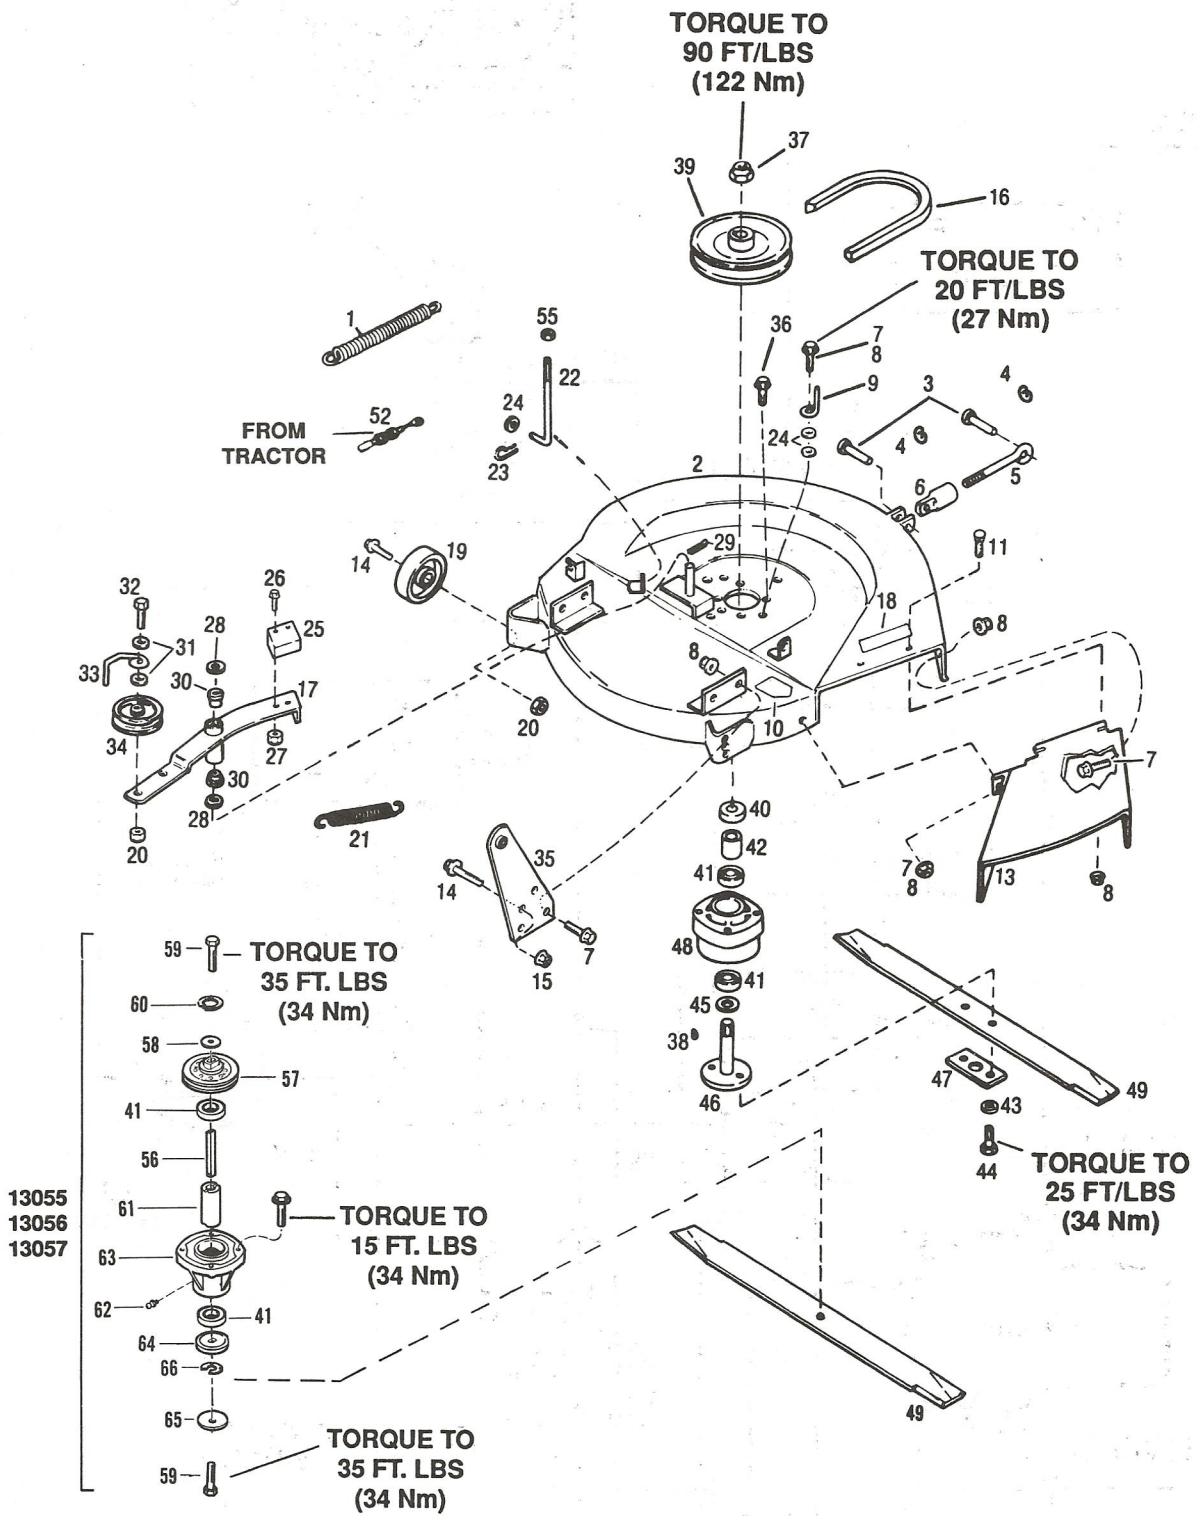

BOLENS 28 INCH SIDE DISCHARGE MOWER DECK

13000, 13001, 13002, 13004*, 13055, 13056 & 13057

Ref #	Part #	Description	Qty.	Ref #	Part #	Description	Qty.
1	1756595	Spring, Extension.....	1	36	1724491	Screw, Fl. Thd. Forming	
2	1764573	Base Assembly, Mower w/decals				5/16-18 x 3/4	4
		(incl. ref. #'s 10 & 18).....	1	37	• 1185093	Nut, Self Lock 3/4-16	
3	1758131	Pin, Clevis 1/2	2			(A) (B) (C) (E)	1
4	1751908	Circle Cotter	2	38	• 1104436	Key, Woodruff 3/16 x 3/4	
5	1764014	Rod, End	1			(A) (B) (C) (E)	1
6	1763794	Rod, End	1	39	• 1751494	Sheave Assembly (A) (B) (C) (E)	1
7	1186329	Screw, Flange 5/16-18 x 3/4	7	40	• 1762830	Spacer (A) (B) (C) (E)	1
8	1186391	Nut, Flange 5/16-18.....	9	41	• 1185574	Bearing, Ball.....	2
9	1746525	Guide, Belt.....	1	42	• 1746869	Sleeve.....	1
10	1739687	Decal, Danger.....	1	43	• 1100243	Washer, Lock 3/8 (A) (B) (C) (E)	2
11	1186098	Bolt, Carriage 5/16-18 x 3/4	2	44	• 1100009	Screw, Hex 3/8-24 x 1	
13	1753998	Deflector, Discharge.....	1			(A) (B) (C) (E)	2
14	1763219	Screw, Shoulder 3/8-16	4	45	• 1740627	Washer (A) (B) (C) (E)	1
15	1186393	Nut, Flange 3/8 - 16.....	2	46	• 1762773	Shaft Assembly, Blade Drive	
16	1763173	Belt, V, 68-3/4"	1			(A) (B) (C) (E)	1
17	1762710001	Arm Assembly, Idler.....	1	47	• 1724051	Plate (A) (B) (C) (E)	1
18	1763407	Decal, Danger.....	1	48	• 1724029	Housing, Spindle (A) (B) (C) (E)	1
19	1763703	Wheel, Gage.....	2	49	1753096	Blade, Mower (A) (B) (E).....	1
20	1733398	Nut, Toplock 3/8-16	3		1743407	Blade, Mower (C)	1
21	1700401	Spring, Extension.....	1		1765620	Blade, Mower (I) (J)	1
22	1762712	Rod, Lift	2		1765621	Blade, Mower (K)	1
23	1703011	Cotter, Spring.....	2	52	1747926	Cable, Assembly.....	1
24	1107382	Washer, Flat 5/16.....	2	55	1110107	Locknut, 5/16.....	1
25	1762713	Pad, Brake.....	1	56	1765027	Spindle Shaft (I) (J) (K)	1
26	1747939	Screw, Hex. Mach.		57	1755618	Sheave Assembly (I) (J) (K)	1
		#10-24 x 1 1/4.....	2	58	1100265	Flat Washer (I) (J) (K)	1
27	1185985	Nut, Hex. Keps #10-24	2	59	1765196	Hex Hd. Screw, 1/2-14 x 1	
28	1702646	Washer.....	4			(I) (J) (K)	2
29	1100349	Pin, Cotter 1/8 x 3/4	1	60	1100244	Lock Washer (I) (J) (K)	1
30	1715538	Nyliner, Flange	2	61	1765619	Spacer (I) (J) (K)	1
31	1100256	Washer, Flat 3/8	2	62	1185976	Grease Fitting (I) (J) (K)	1
32	1100049	Screw, Hex. Hd. 3/8-16 x 2-1/4.....	1	63	1765092	Spindle Housing (I) (J) (K)	1
33	1763752	Guide, Belt.....	1	64	1765029	Blade Spacer (I) (J) (K)	1
34	1764001	Pulley, Idler.....	1	65	1765197	Belleville Washer (I) (J) (K)	1
35	1762800001	Plate, Lift.....	2	66	1185649	Retaining Ring (I) (J) (K)	1

(A) 13000   (C) 13002   (I) 13055   (K) 13057
(B) 13001   (E) 13004*   (J) 13056

- Included in spindle assembly (1763440).
- Mower deck is optional on this unit.