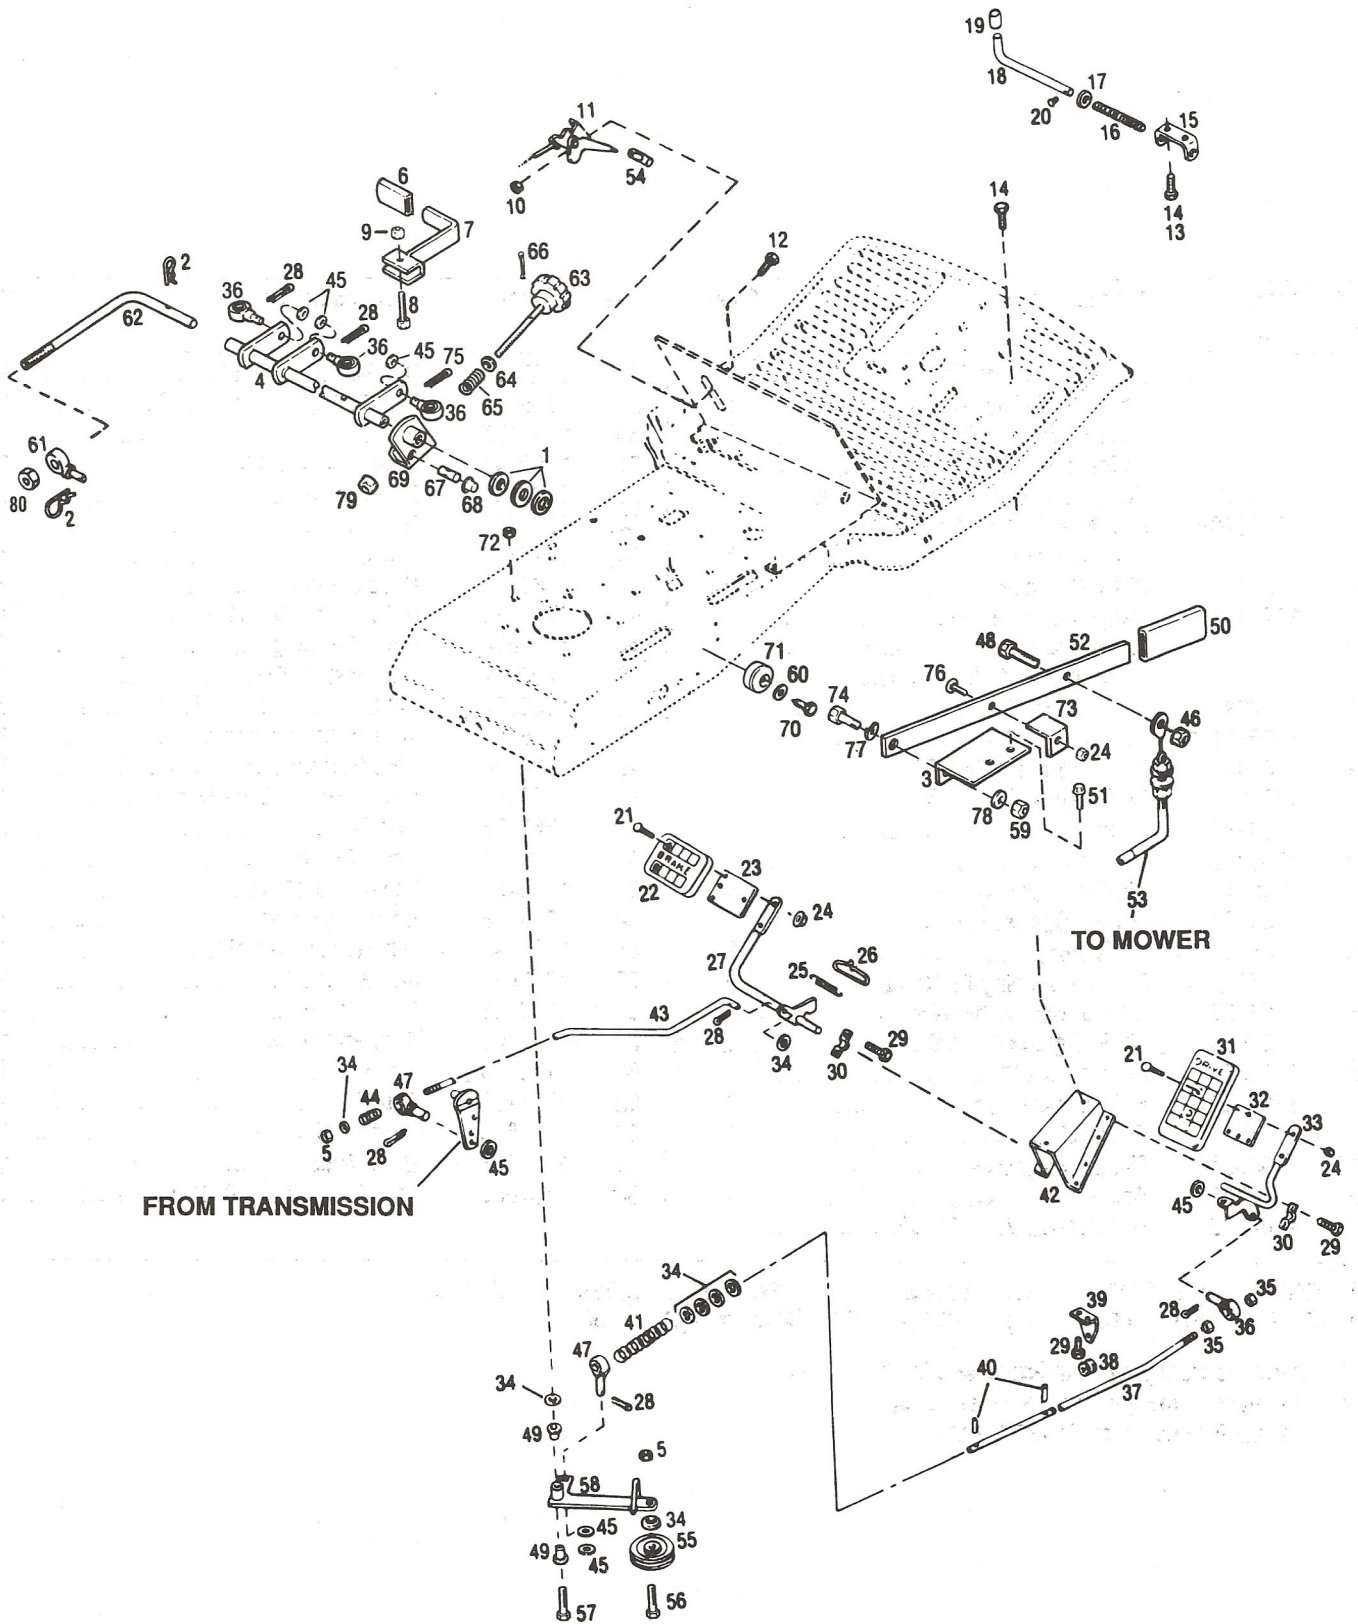

BOLENS REAR ENGINE RIDING MOWER

13000, 13001, 13002, 13003, 13004, 13005, 13006, 13007, 13055, 13056 & 13057

Ref #	Part #	Description	Qty.	Ref #	Part #	Description	Qty.
1	1107385	Flat Washer, 1/2	1-3	41	1728908	Compression Spring	2
2	1703011	Hitch Pin	4	42	1735827	Support Ass'y	1
3	1763445021	Bracket, PTO Pivot	1	43	1729404	Brake Rod	1
4	1762551021	Lift Assembly	1	44	1728907	Compression Spring	1
5	1733398	Locknut, 3/8-16	2	45	1107382	Flat Washer, 5/16	4
6	1734591	Handle Grip	1	46	1734398	Locknut, 1/4-20	1
7	1762797	Lift Handle Ass'y	1	47	1751848	Swivel	2
8	1100799	Hex Screw, 5/16-18 x 1-1/2	1	48	1100069	Hex Screw, 1/4-20 x 1 - not on (E)	1
9	1732499	Locknut, 5/16-18	2	49	1715538	Flanged Bearing	2
10	1185985	Keps Nuts, No. 10-24	2	50	1734591	Handle Grip	1
11	1744070	Throttle Control	1	51	1740496	Screw, Thread Forming 5/16-18 x 5/8	2
12	1115815	Machine Screw, No. 10-24 x 5/8	2	52	1763443	PTO Handle	1
13	1186391	Flange Nut, 5/16-18	2	53	1747926	Cable Assembly (A) (B) (C) (F) (G) (I) (J) (K)	1
14	1186327	Flange Screw, 5/16-18 x 1/2	4		1762507	Cable Assembly (D) (E) (H) (included with mower)	1
15	1735822	Brake Lock Bracket	1	54	1719268	Control Knob	1
16	1706930	Compression Spring	1	55	1710567	Idler Pulley	1
17	1707397	Washer	1	56	1100047	Hex Screw, 3/8-16 x 1-1/2	1
18	1724305	Brake Lock Rod	1	57	1736221	Shoulder Bolt	1
19	1724230	Grip	1	58	1736220021	Idler Arm Assembly	1
20	1724751	Drive Screw, No. 8 x 3/8	1	59	1110108	Locknut, 3/8-16	2
21	1186073	Carriage Bolt, 1/4-20 x 1-1/4	4	60	1103959	Flat Washer	2
22	1724309	Brake Pedal	1	61	1756467	Pivot Block	2
23	1724418021	Spacer	1	62	1756301	Lift Link	2
24	1186389	Flange Nut, 1/4-20	4	63	1762813	Knob, Adjusting	1
25	1892471	Extension Spring	1	64	1737957	Washer, Nylon	1
26	1724961	Link	1	65	1721492	Spring, Compression	1
27	1724298	Brake Lever Ass'y	1	66	1100346	Cotter Pin, 9/10 x 3/4	7
28	1185147	Cotter Pin, 3/32 x 1	4	67	1762814	Pivot	1
29	1724492	Screw, Thread Forming 1/4-20 x 1/2	14	68	1756952	Pushnut, 5/8	1
30	1735825	Clamp	4	69	1762549	Bracket Assembly, Pivot	1
31	1724310	Clutch Pedal	1	70	1185879	Pop Rivet, 3/16 x 3/8	2
32	1724798021	Spacer	1	71	1763081	Rubber Stop	2
33	1724300	Clutch Lever Ass'y	1	72	1733398	Locknut, 3/8-16	1
34	1107383	Flat Washer, 3/8	11	73	1763444	Arm Switch	1
35	1186259	Jam Nut, 3/8-16	2	74	1754125	Shoulder Bolt	1
36	1747507	Swivel	3	75	1717897	Hitch Pin	1
37	1727697	Clutch Rod	1	76	1185894	Screw, 1/4-20 x 1/2	3
38	1185585	Flip Grommet	1	77	1706782	Wave Washer	1
39	1762790	Bracket	1	78	1702646	Flat Washer, 1/2	1
40	1185479	Roll Pin, 3/32 x 5/8	3	79	1110108	Locknut, 3/8-15	1
				80	1185496	Locknut, Jam 1/2-13	2

(A) 13000   (C) 13002   (E) 13004   (G) 13006   (I) 13055   (K) 13057
(B) 13001   (D) 13003   (F) 13005   (H) 13007   (J) 13056