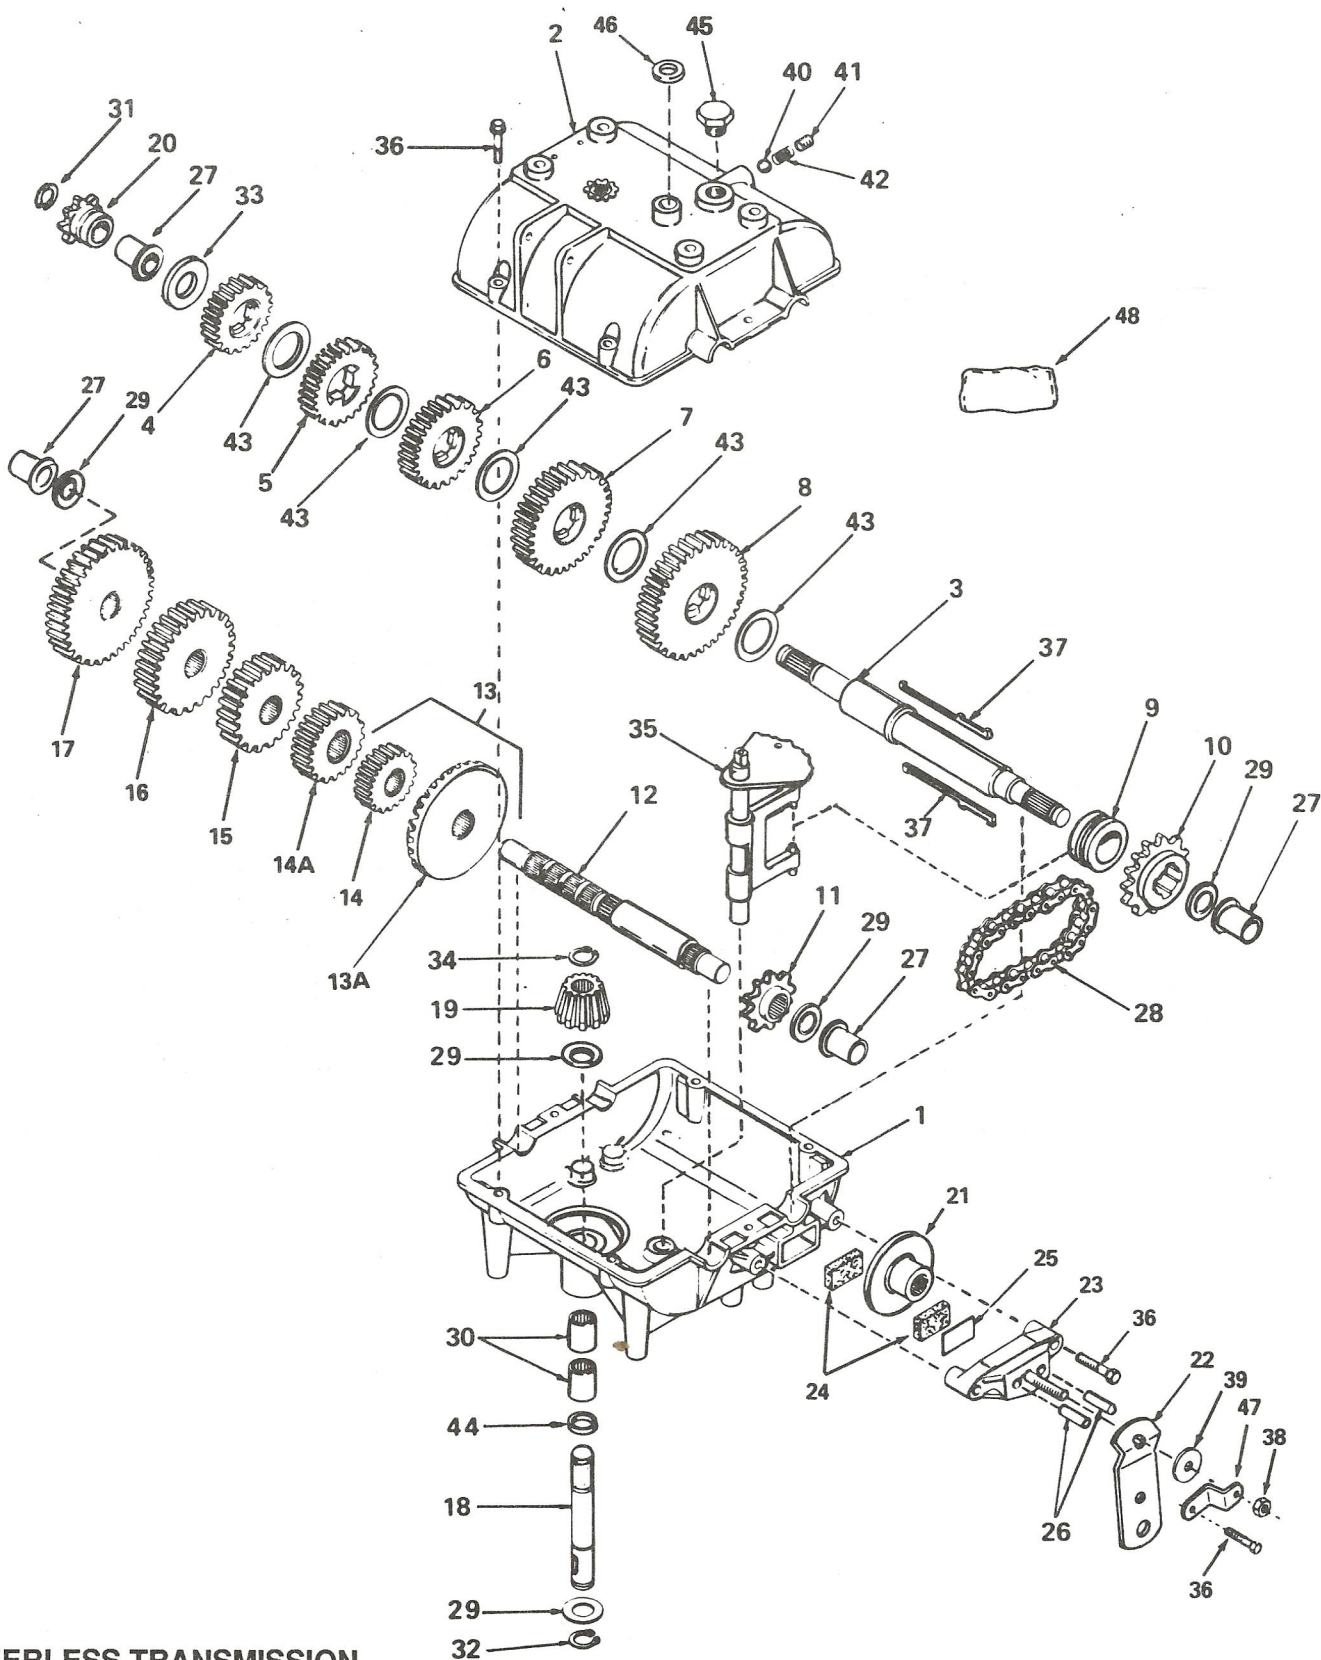

BOLENS RIDING MOWER

PEERLESS TRANSMISSION
(MODELS 730 & 730A)

MODELS 2027, 2028, 2128A, 2136, 2136A, 829EX AND 2136EX

PURCHASE PARTS FROM YOUR LOCAL TECUMSEH POWER PRODUCTS OUTLET

REF. NO.	PART NO.	DESCRIPTION	NO. REQ'D	REF. NO.	PART NO.	DESCRIPTION	NO. REQ'D
1	770061	Case, Transmission		24	790006	Pad, Brake	
2	772070	Cover, Transmission		25	790007	Plate, Brake Pad	
3	776217	Shaft, Output and Brake		26	786026	Pin, Dowel	
4	778121A	Gear, Spur (20 Teeth)		27	780105A	Bushing, Flanged	
5	778122A	Gear, Spur (22 Teeth)		28	786081	Chain, Roller (No. 41 Chain, 24 Links)	
6	778123A	Gear, Spur (25 Teeth)					
7	778124A	Gear, Spur (30 Teeth)		29	780072	Race, Thrust	
8	778125	Gear, Spur (35 Teeth)		30	780086	Bearing, Needle	
9	784266	Collar, Shift		31	792072	Ring, Retaining	
10	786083	Sprocket (18 Teeth)		32	792035	Ring, Retaining	
11	786082	Sprocket (9 Teeth)		33	780109	Washer	
12	776134	Shaft, Counter		34	788040	Ring, Retaining	
13	778109A	Gear, Bevel (Incl. No. 13A & 14) (730)		35	784267	Rod & Fork Ass'y Shift	
13A	778137A	Bevel Gear (42 Teeth) (730A)		36	792073	Screw, Hex Hd., Taptite, 1/4-20 x 1-1/4	
14	778136	Spur Gear (15 Teeth) (730A)		37	792089A	Key	
14A	778126A	Gear, Spur (20 Teeth)		38	792075	Nut, Lock 5/16-24	
15	778127A	Gear, Spur (25 Teeth)		39	792076	Flat Washer, 5/16	
16	778128A	Gear, Spur (28 Teeth)		40	792077	Ball, Steel 5/16	
17	778129A	Gear, Spur (30 Teeth)		41	792078	Screw, Set, 3/8-16 x 3/8	
18	776143	Shaft, Input		42	792079	Spring	
19	778113A	Bevel Pinion, Input		43	780108	Washer, Thrust	
20	786047	Sprocket (8 Teeth)		44	792001	Ring, Square Cut	
21	790003	Disk, Brake		45	792074	Plug, Threaded	
22	790013	Lever, Brake		46	788069	Seal, Sq. Cut (730A)	
23	790005	Holder, Brake Pad (730)		47	786086	Bracket, Brake Lever (730A)	
	790025	Holder, Brake Pad (730A)		48	788067A	Grease (36 oz.)	

PURCHASE PARTS FROM YOUR LOCAL BOLENS OUTLET