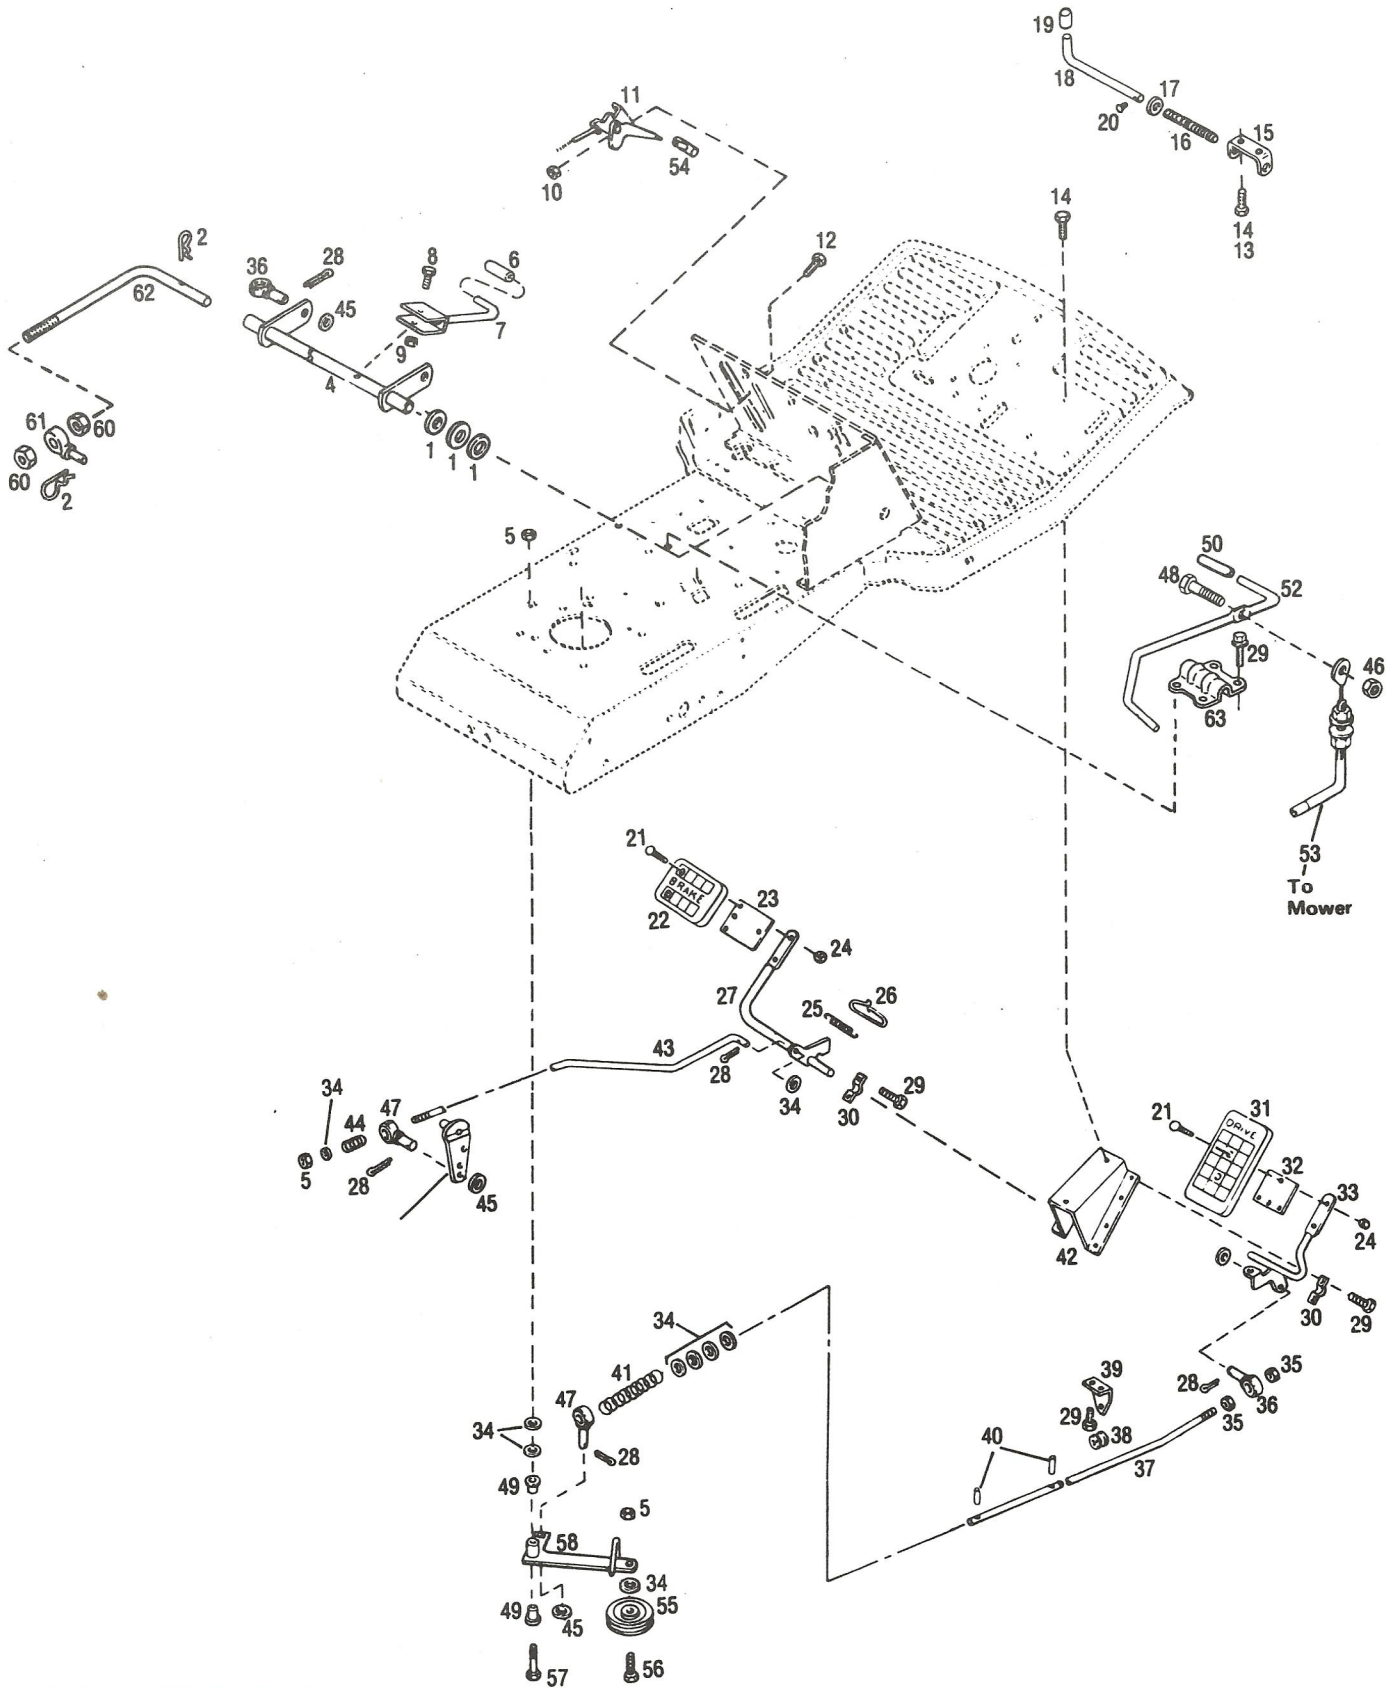

BOLENS RIDING MOWER

HAND CONTROLS LIFT and BRAKE CONTROLS

MODELS 2027, 2028, 2128A, 2136, 2136A, 829EX AND 2136EX

REF. NO.	PART NO.	DESCRIPTION	NO. REQ'D	REF. NO.	PART NO.	DESCRIPTION	NO. REQ'D
1	• 1107385	Flat Washer, 1/2.....	3	30	1735825	Clamp	4
2	1703011	Hitch Pin	4	31	1724310	Clutch Pedal	1
4	1751082	Lift Assembly	1	32	1724798	Spacer	1
5	• 1110108	Locknut, 3/8-16.....	2	33	1724300	Clutch Lever Ass'y	1
6	1718534	Handle Grip	1	34	• 1107383	Flat Washer, 3/8.....	11
7	1735837	Lift Handle Ass'y.....	1	35	• 1186259	Jam Nut, 3/8-16	2
8	• 1100799	Hex Screw, 5/16-18 x 1-1/2	1	36	1747507	Swivel	3
9	1732499	Locknut, 5/16-18.....	1	37	1727697	Clutch Rod	1
10	1185985	Keps Nuts, No. 10-24	2	38	1185585	Flip Grommet.....	1
11	1744071	Throttle Control.....	1	39	1728935	Bracket	1
12	• 1115815	Machine, Screw, No. 10-24 x 5/8	2	40	1185479	Roll Pin, 3/32 x 5/8	2
13	• 1186391	Flange Nut, 5/16-18.....	2	41	1728908	Compression Spring	2
14	• 1186327	Flange Screw, 5/16-18 x 1/2.....	4	42	1735827	Support Ass'y	1
15	1735822	Brake Lock Bracket	1	43	1729404	Brake Rod.....	1
16	1706930	Compression Spring	1	44	1728907	Compression Spring	1
17	1707397	Washer	1	45	• 1107382	Flat Washer, 5/16.....	4
18	1724305	Brake Lock Rod	1	46	1734398	Locknut, 1/4-20.....	1
19	1724230	Grip.....	1	47	1751848	Swivel	2
20	1724751	Drive Screw, No. 8 x 3/8	1	48	• 1100069	Hex Screw, 1/4-20 x 1	1
21	• 1186073	Carriage Bolt, 1/4-20 x 1-1/4	4	49	1115538	Flanged Bearing	2
22	1724309	Brake Pedal	1	50	1737041	Handle Grip	1
23	1724418	Spacer	1	52	1751331	PTO Handle	1
24	• 1186389	Flange Nut, 1/4-20.....	4	53	1747926	Cable Ass'y.....	1
25	1892471	Extension Spring	1	54	1719268	Control Knob.....	1
26	1724961	Link	1	55	1710567	Idler Pulley	1
27	1724298	Brake Lever Ass'y.....	1	56	• 1100047	Hex Screw, 3/8-16 x 1-1/2	1
28	• 1100356	Cotter Pin, 3/32 x 1	6	57	1736221	Shoulder Bolt	1
29	1724492	Flange Screw, 1/4-20 x 1/2.....	14	58	1736220	Idler Arm Ass'y	1
				60	1185496	Locking Jam Nut.....	4
				61	1756467	Pivot Block.....	2
				62	1756301	Lift Link	2
				63	1752676	Clamp	1

• Common Hardware — Purchase Locally. (Grade 5 where applicable)