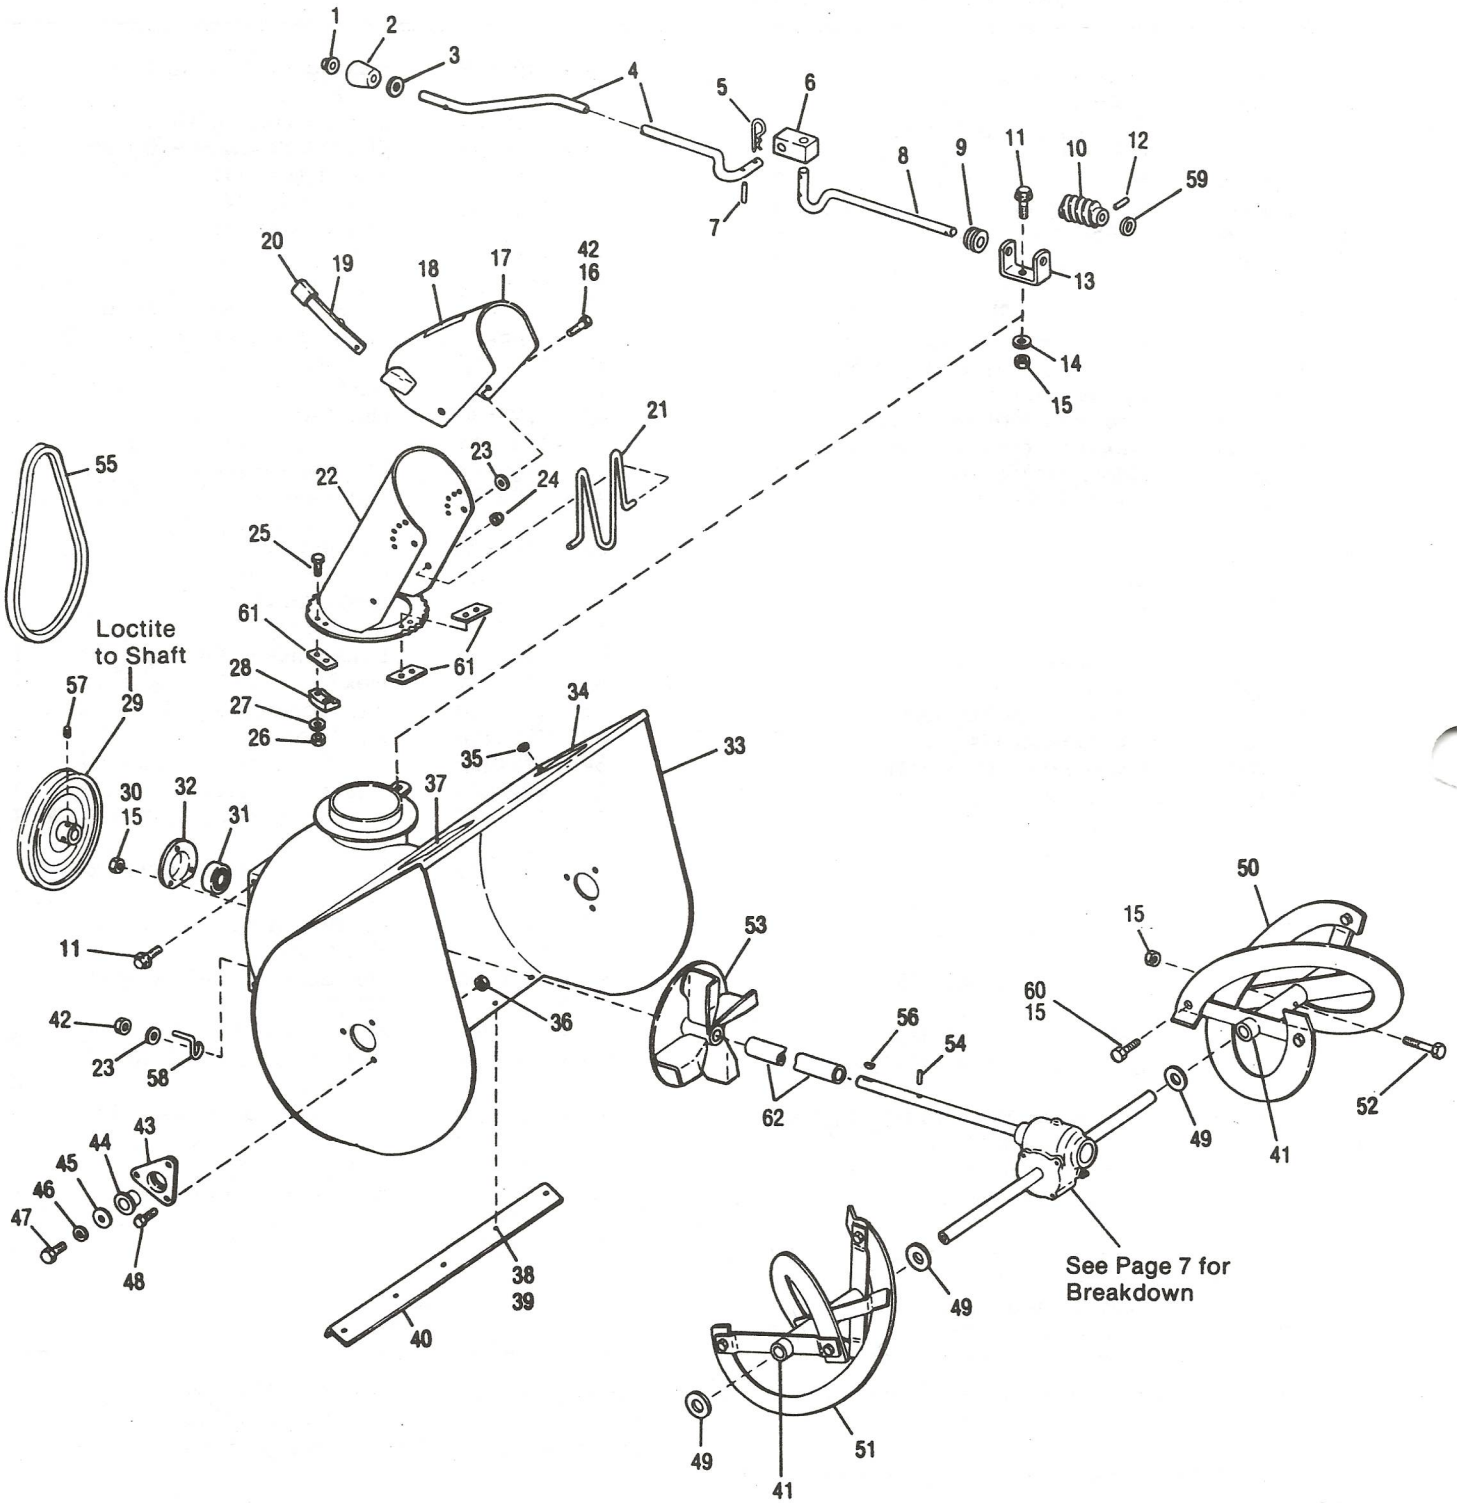

Snow Thrower

REF. NO.	PART NO.	DESCRIPTION	NO. REQ'D
1	1724791	Push On Cap	1
2	1735868	Knob	1
3	1890945	Flat Washer 3/8	1
4	1752306	Chute Control Crank	1
5	1717897	Hair Pin	1
6	1714782	Swivel Block	1
7	1177625	Roll Pin 1/8 x 3/4	3
8	1752246	Chute Control Shaft	1
9	1714243	Bushing, Snap	1
10	1724870	Worm Gear	1
11	• 1186329	Flange Screw 5/16-18 x 3/4	5
12	1724885	Drive Pin 3/32 x 3/4	1
13	1735869	Gear Support	1
14	• 1100255	Flat Washer 5/16	1
15	1732499	Lock Nut 5/16-18	16
16	• 1100068	Hex Screw 3/8-16 x 3/4	2
17	1751305	Cap Ass'y (Incl. Ref. 18) (4021) (1) (2)	1
	1751305BDG	Cap Ass'y (Incl. Ref. 18) (4021) (3)	1
	1749275	Cap Ass'y (4021IS)	1
18	1750692	Warning Decal (4021)	1
	1743557	Warning Decal (4021IS)	1
19	1723643	Adjusting Lever Ass'y	1
20	1737499	Grip	1
21	1722501	Chute Guard	1
22	1749280	Chute Ass'y (1) (2)	1
	1749280BDG	Chute Ass'y (3)	1
23	• 1107383	Flat Washer 3/8	4
24	1186048	Push Nut 3/16	2
25	1752461	Sems Screw #10-24 x 7/8	6
26	1737938	Lock Nut #10-24	6
27	• 1103959	Flat Washer #10	6
28	1724869	Hold Down Clip	3
29	1752212	Caster Sheave	1
30	1103195	Hex Screw 5/16-18 x 5/8	3
31	1185809	Ball Bearing	1

REF. NO.	PART NO.	DESCRIPTION	NO. REQ'D.
32	1739488	Bearing Retainer	1
33	1753277	Housing Ass'y (Incl. Ref. 34) (4021) (1) (2)	1
	1753277BDG	Housing Ass'y (Incl. Ref. 34) (4021) (3)	1
	1752122	Housing Ass'y (Incl. Ref. 34) (4021IS)	1
34	1750691	Warning Decal (4021)	1
	1743556	Warning Decal (4021IS)	1
35	1750969	Plug	2
36	• 1734398	Lock Nut 1/4-20	6
37	1737978	Logo Decal	1
38	• 1186391	Flange Lock Nut 5/16-18	5
39	• 1712059	Carriage Bolt 5/16-18 x 1/2	5
40	1752352	Scraper Blade	1
41	1752148	Support Ass'y Auger	2
42	• 1733398	Lock Nut 3/8-16	4
43	1720922	Support Bearing	2
44	1185846	Flange Bushing	2
45	• 1100257	Flat Washer 1/2	2
46	• 1100245	Lock Washer, 1/2	2
47	• 1100053	Hex Screw 1/2-13 x 3/4	2
48	• 1111599	Hex Screw 1/4-20 x 5/8	6
49	1185816	Spec. Washer	6
50	1752151	L.H. Auger Blade Ass'y	2
51	1752150	R.H. Auger Blade Ass'y	2
52	1750515	Shear Bolt 5/16-18	2
53	1740462	Impellor Ass'y	1
54	1185348	Roll Pin 1/4 x 1-1/4	1
55	1752194	V-Belt (36")	1
56	1104436	Woodruff Key 3/16 x 3/4	1
57	1733185	Sq. Set Screw 5/16-18 x 5/8	2
58	1750703	Belt Guide	2
59	1724892	Washer, Bowed	1
60	1103195	Hex Screw 5/16-18 x 5/8	11
61	1752460	Shim (2) (3)	4
62	1755168	Sleeve (2) (3)	1

• Common Hardware Purchase Locally

(1) Serial Number 0100101 thru 0199999

(2) Serial Number 0200101 thru 0299999

(3) Serial Number 0300101 thru 0399999