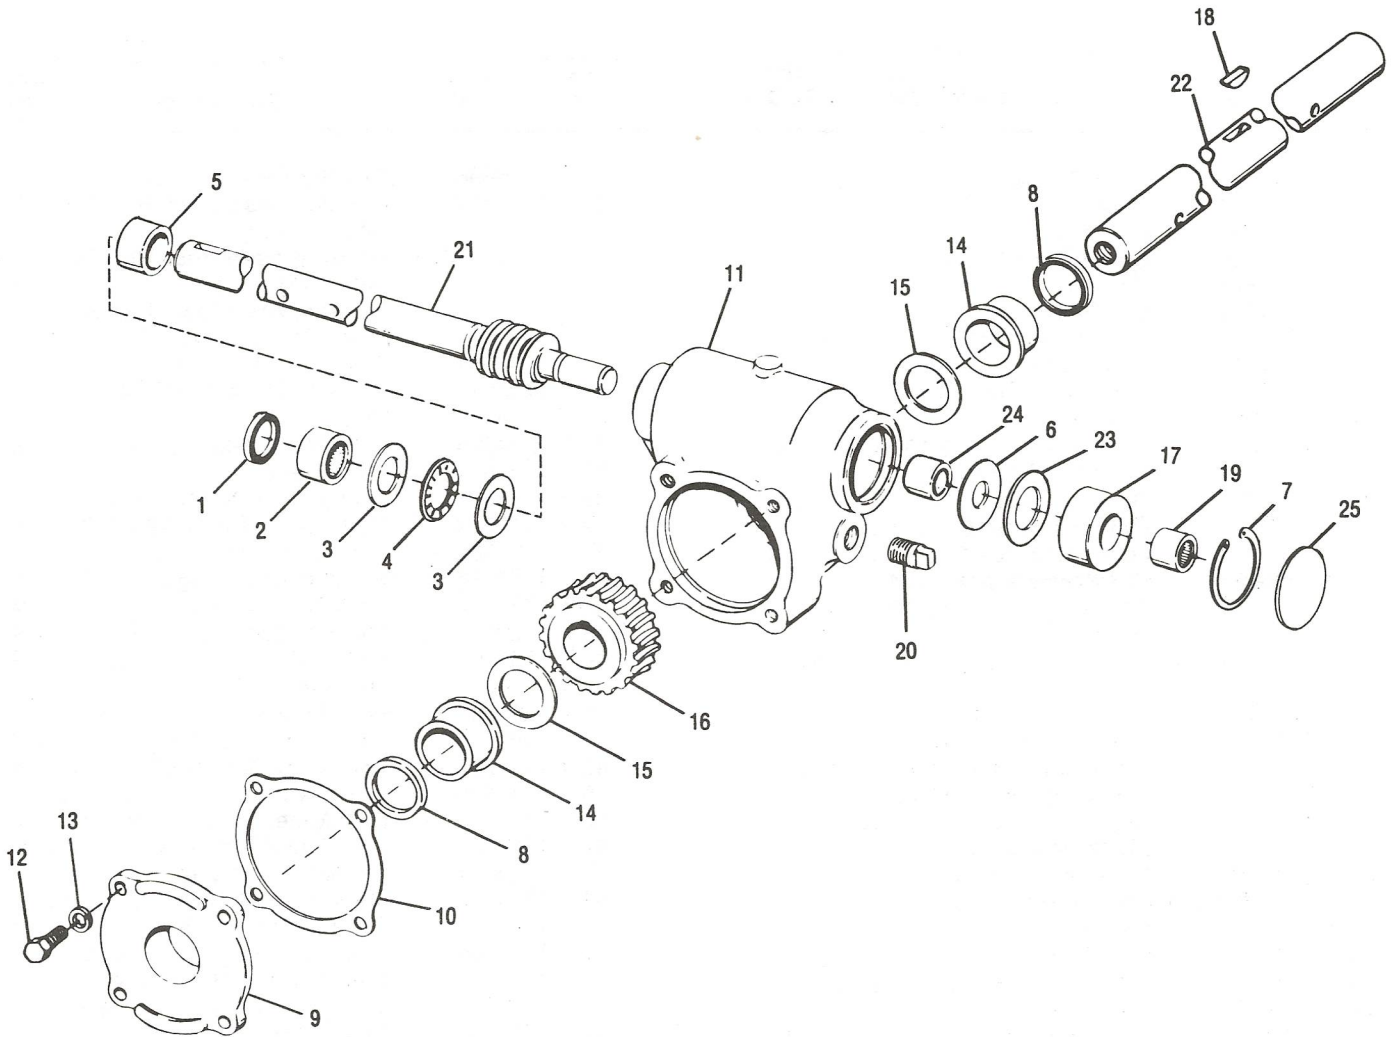

GEAR CASE ASSEMBLY

REF. NO.	PART NO.	DESCRIPTION	NO. REQ'D
1	1185224	Oil Seal.....	1
2	1185374	Needle Bearing	1
3	1185841	Thrust Race	2
4	1185431	Thrust Bearing	1
5	1741774	Spacer	1
6	1185842	Washer	1
7	1118726	Retaining Ring, Internal	1
8	1185266	Oil Seal.....	2
9	1720910	Gear Case Cover	1
10	1720941	Cover Gasket	1
11	1735894BDG	Gear Case Only	1
12	• 1111599	Capscrew, 1/4-20 x 5/8	4
13	• 1100241	Lockwasher, 1/4	4
14	1185728	Flange Bearing.....	2

REF. NO.	PART NO.	DESCRIPTION	NO. REQ'D
15	1185815	Thrust Race	2
16	1720933	Worm Gear, 20T	1
17	1720763	Spacer	1
18	1100276	Woodruff Key, 1/4 x 7/8.....	1
19	1185568	Needle Bearing	1
20	1105620	Square Head Plug, 1/4-18 NPT	1
21	1740468	Impeller Shaft.....	1
22	1740472	Auger Shaft.....	1
23	1185840	Thrust Race	1
24	1741775	Spacer	1
25	1112634	Expansion Plug	1
NI	1723456	Gear Lube, EP 90	

• Common Hardware - Purchase Locally (Grade 5 where applicable)