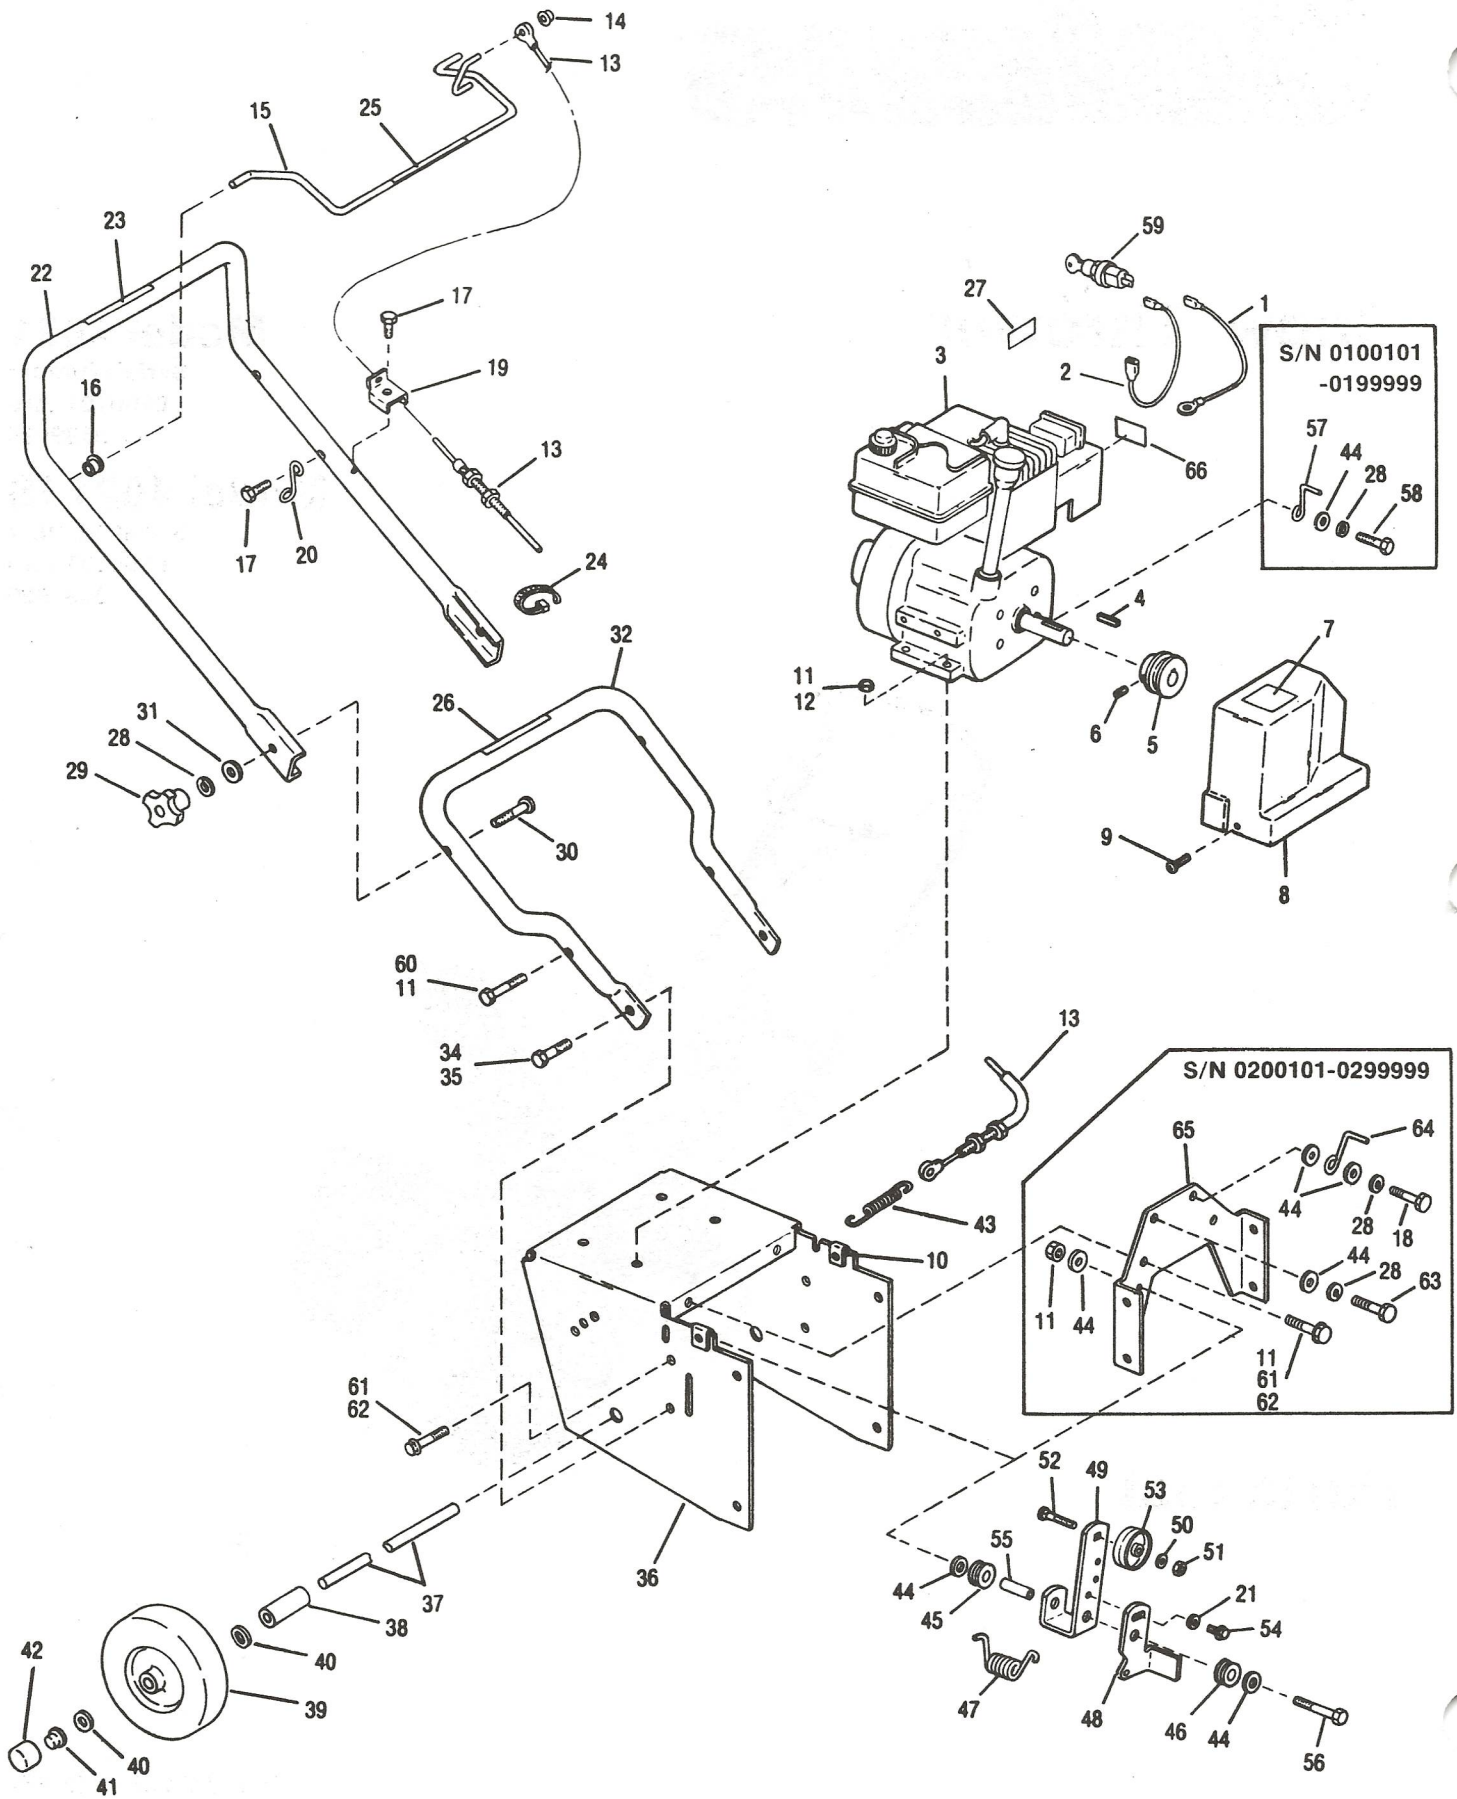

# Snow Thrower

REF. NO.	PART NO.	DESCRIPTION	NO. REQ'D	REF. NO.	PART NO.	DESCRIPTION	NO. REQ'D
1	1747117	Lead, Ground	1	33	• 1100799	Hex Hd. Screw 5/16-18 x 1-1/2	2
2	1752302	Lead	1	34	• 1186393	Fl. Lock Nut 3/8-16	2
3	*	Tecumseh Engine Model HSSK40	1	35	• 1186345	Fl. Lock Screw 3/8-16 x 3/4	2
4	1108852	Key, Sq. 3/16 x 3/4	1	36	1752270	Frame Ass'y (1)	1
5	1752211	Sheave Engine	1		1754135	Frame Ass'y (2)	1
6	1185596	Set Screw 5/16-18 x 5/16	2		1756070	Frame Ass'y (3)	1
7	1752301	Decal H.P.	1	37	1752097	Axle	1
8	1749293	Belt Cover (1)	1	38	1752092	Spacer	2
	1754175	Belt Cover (2)	1	39	1747825	Wheel & Tire Ass'y (1) (2)	1
	1754436	Belt Cover (3)	1		1755895	Wheel & Tire Ass'y (3)	1
9	1115815	Truss Hd. Screw 10-24 x 5/8	2	40	1890234	Flat Washer 1/2	4
10	1185986	Speed Nut #10	2	41	1711947	Push On Cap	2
11	1732499	Lock Nut 5/16-18	7	42	1723630	Hub Cap	2
12	1100799	Hex Hd. Screw 5/16-18 x 1-1/2	4	43	1752213	Extension Spring (1) (2)	1
13	1752099	Cable Ass'y (1) (2)	1		1756117	Extension Spring (3)	1
	1756077	Cable Ass'y (3)	1	44	• 1100255	Flat Washer 5/16	5
14	1727342	Push on Cap	1	45	1715716	Bearing, Nylon	1
15	1752230BDG	Control Lever Ass'y	1	46	1715538	Bearing, Nylon	1
16	1747499	Flange Bearing	2	47	1740102	Torsion Spring	1
17	1754128	Fl. Lock Screw 5/16-20 x 3/4	2	48	1752228	Brake Arm	1
				49	1748443	Idler Arm	1
18	• 1100005	Hex Screw 5/16-24 x 1	1	50	• 1100243	Lock Washer 3/8	1
19	1749977	Bracket, Cable	1	51	• 1186231	Hex Nut 3/8-16	1
20	1752318	Chute Crank Support	1	52	1740130	Carriage Bolt 3/8-16 x 1-1/2	1
21	• 1107381	Flat Washer 1/4	2	53	1710566	Flat Idler	1
22	1752087	Handle Bar - Upper (1)	1	54	1724492	Thd Cut Screw 1/4-20 x 1/2	1
	1754136	Handle Bar - Upper (2)	1	55	1748659	Spacer	1
	1754136BDG	Handle Bar - Upper (3)	1	56	• 1111608	Hex Hd. Screw 5/16-18 x 2 1/2	1
23	1752305	Instruction Decal (4021)	1	57	1752229	Belt Guide	1
	1752819	Instruction Decal (4021IS)	1	58	• 1100029	Hex Hd. Screw 5/16-24 x 5/8 (1)	1
24	1735531	Cable Tie	1				
25	1752366	Control Decal (4021) (1) (2)	1	59	1727321	Ignition Switch	1
	1755792	Control Decal (4021) (3)	1		1718266	Key Only	1
	1752818	Control Decal (4021IS) (1) (2)	1	60	• 1100808	Hex Screw 5/16-18 x 1-1/4 (2) (3)	2
	1755793	Control Decal (4021IS) (3)	1	61	• 1186391	Fl. Lock Nut 5/16-18 (2) (3)	4
26	1752367	Instruction Decal (4021) (1) (2)	1	62	• 1186329	Fl. Lock Screw 5/16-18 x 3/4 (2) (3)	4
	1755799	Instruction Decal (4021) (3)	1	63	• 1100004	Hex Screw 5/16-24 x 3/4 (2) (3)	1
27	1752304	Switch Decal (4021) (1)	1	64	1755229	Belt Guide (2) (3)	1
	1752817	Switch Decal (4021IS) (1)	1	65	1754137	Engine Support (2)	1
28	• 1100242	Lock Washer 5/16	4		1754137BDG	Engine Support (3)	1
29	1731030	Knob	2	66	1754328	Hot Surface Decal	1
30	1731025	Curved Screw 5/16-18 x 2	2				
31	• 1107382	Flat Washer 5/16	2				
32	1752085	Lower Handle Bar (1) (2)	1				
	1752085	Lower Handle Bar (3)	1				