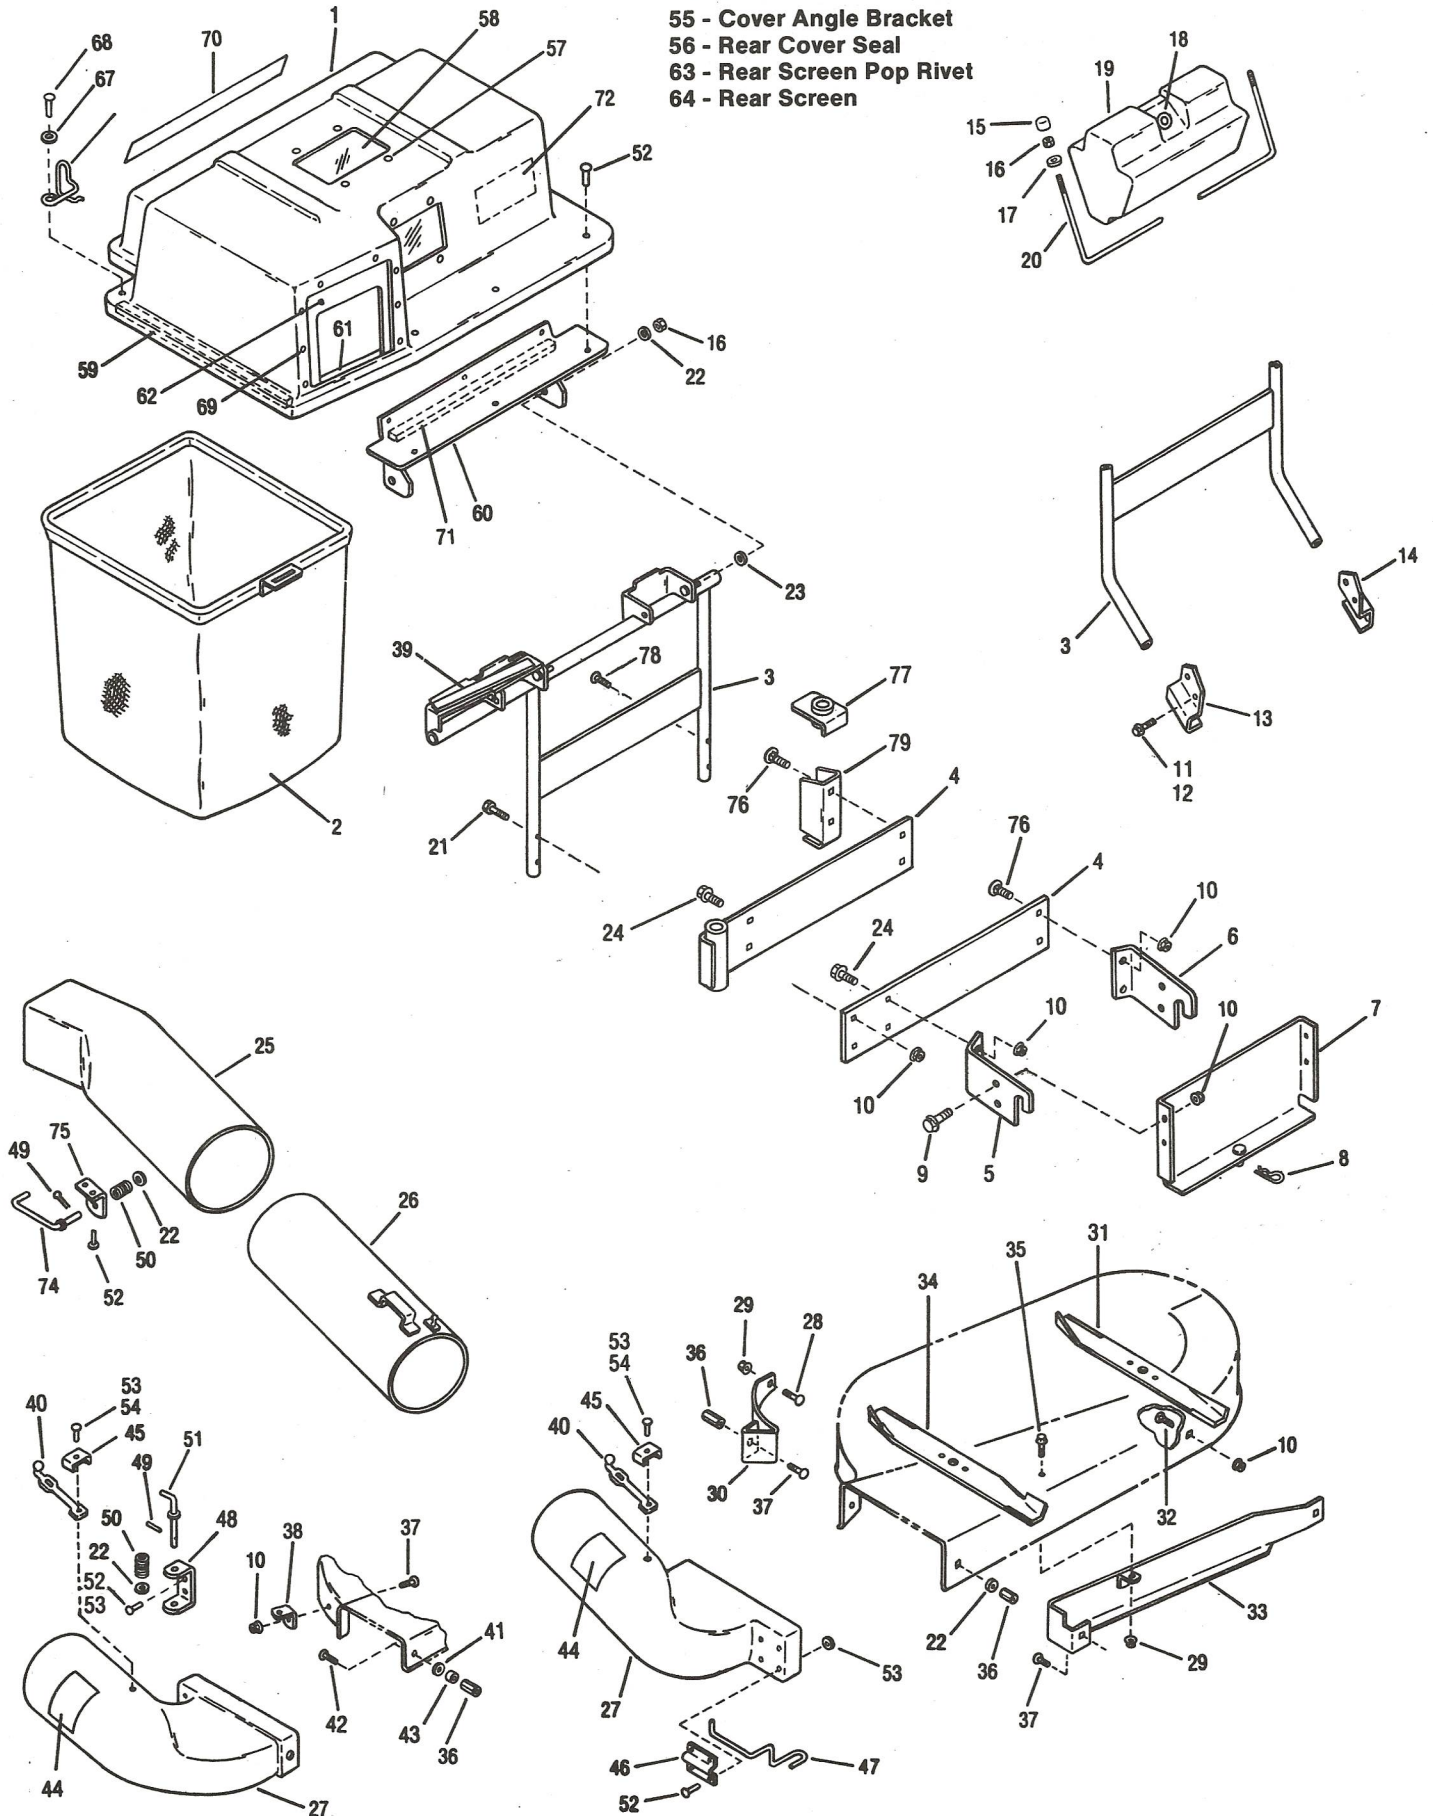

Models 6028, 6036 & 30936

REF. NO.	PART NO.	DESCRIPTION	6028	6036	30926
1	1755351	Cover Assembly (Include Ref. 55 thru 73)	1	1	1
2	1752525	Grass Bag Assembly	2	2	2
3	1752530	Grass Bag Support Assembly	1	1	-
	1754979	Grass Bag Support Assembly	-	-	1
4	1752722	Support Plate (1)	-	-	1
	1756750	Support Plate Assembly (2)	-	-	1
5	1747983	R.H. Hitch Plate	-	-	1
6	1747984	L.H. Hitch Plate	-	-	1
7	1748286	Hitch Support Assembly	-	-	1
8	1723478	Hitch Pin	-	-	1
9 •	1186329	Flange Screw 5/16-18 x 3/4	-	-	4
10 •	1186391	Flange Lock Nut 5/16-18	1	1	9
11 •	1186345	Flange Screw 3/8-16 x 3/4	4	4	-
12 •	1186393	Flange Lock Nut 3/8-16	4	4	-
13	1752718	R.H. Mounting Bracket	1	1	-
14	1752719	L.H. Mounting Bracket	1	1	-
15	1751526	Grip	2	2	-
16	1732499	Lock Nut 5/16-18	2	2	2
17 •	1100255	Flat Washer 5/16	2	2	-
18	1751362	Plug	1	1	-
19	1751360	Counter Weight	1	1	-
20	1751361	Counter Weight Rod	1	1	-
21 •	1186335	Flange Screw 5/16-18 x 2	-	-	4
22 •	1107382	Flat Washer 5/16	4	4	4
23	1741195	Washer, Nylon	2	2	2
24 •	1186331	Flange Screw 5/16-18 x 1	-	-	2
25	1753745	Elbow	1	1	1
26	1754409	Grass Guide Assembly	1	1	1
27	1756184	Discharge Chute w/Decal (Include Ref. 44)	1	-	-
	1756183	Discharge Chute w/Decal (Include Ref. 44)	-	1	1
28 •	1186069	Carriage Bolt 1/4-20 x 3/4	-	1	1
29 •	1186389	Flange Lock Nut 1/4-20	-	2	2
30	1748304	Rear Baffle	-	1	1
31	1748302	L.H. Mower Blade	-	1	1
32 •	1186098	Carriage Bolt 5/16-18 x 3/4	-	1	1
33	1748305	Front Baffle	-	1	1
34	1748303	R.H. Mower Blade	-	1	1
35 •	1186309	Flange Screw 1/4-20 x 5/8	-	1	1
36	1754861	Guide Nut	1	2	2
37 •	1186097	Carriage Bolt 5/16-18 x 5/8	1	2	2
38	1753527	Lock Bracket	1	-	-
39	1755360	Cover Seal	1	1	1
40	1727127	Latch	1	1	1
41 •	1107383	Flat Washer 3/8	1	-	-
42 •	1186099	Carriage Bolt 5/16-18 x 7/8	1	-	-
43	1721794	Spacer	1	-	-
44	1729757	Warning Decal	1	1	1
45	1727126	Clip	1	1	1
46	1754150	Lever Clamp	-	1	1
47	1753457	Lever Lock	-	1	1
48	1754416	Lock Guide	1	-	-
49 •	1185479	Roll Pin	2	1	1