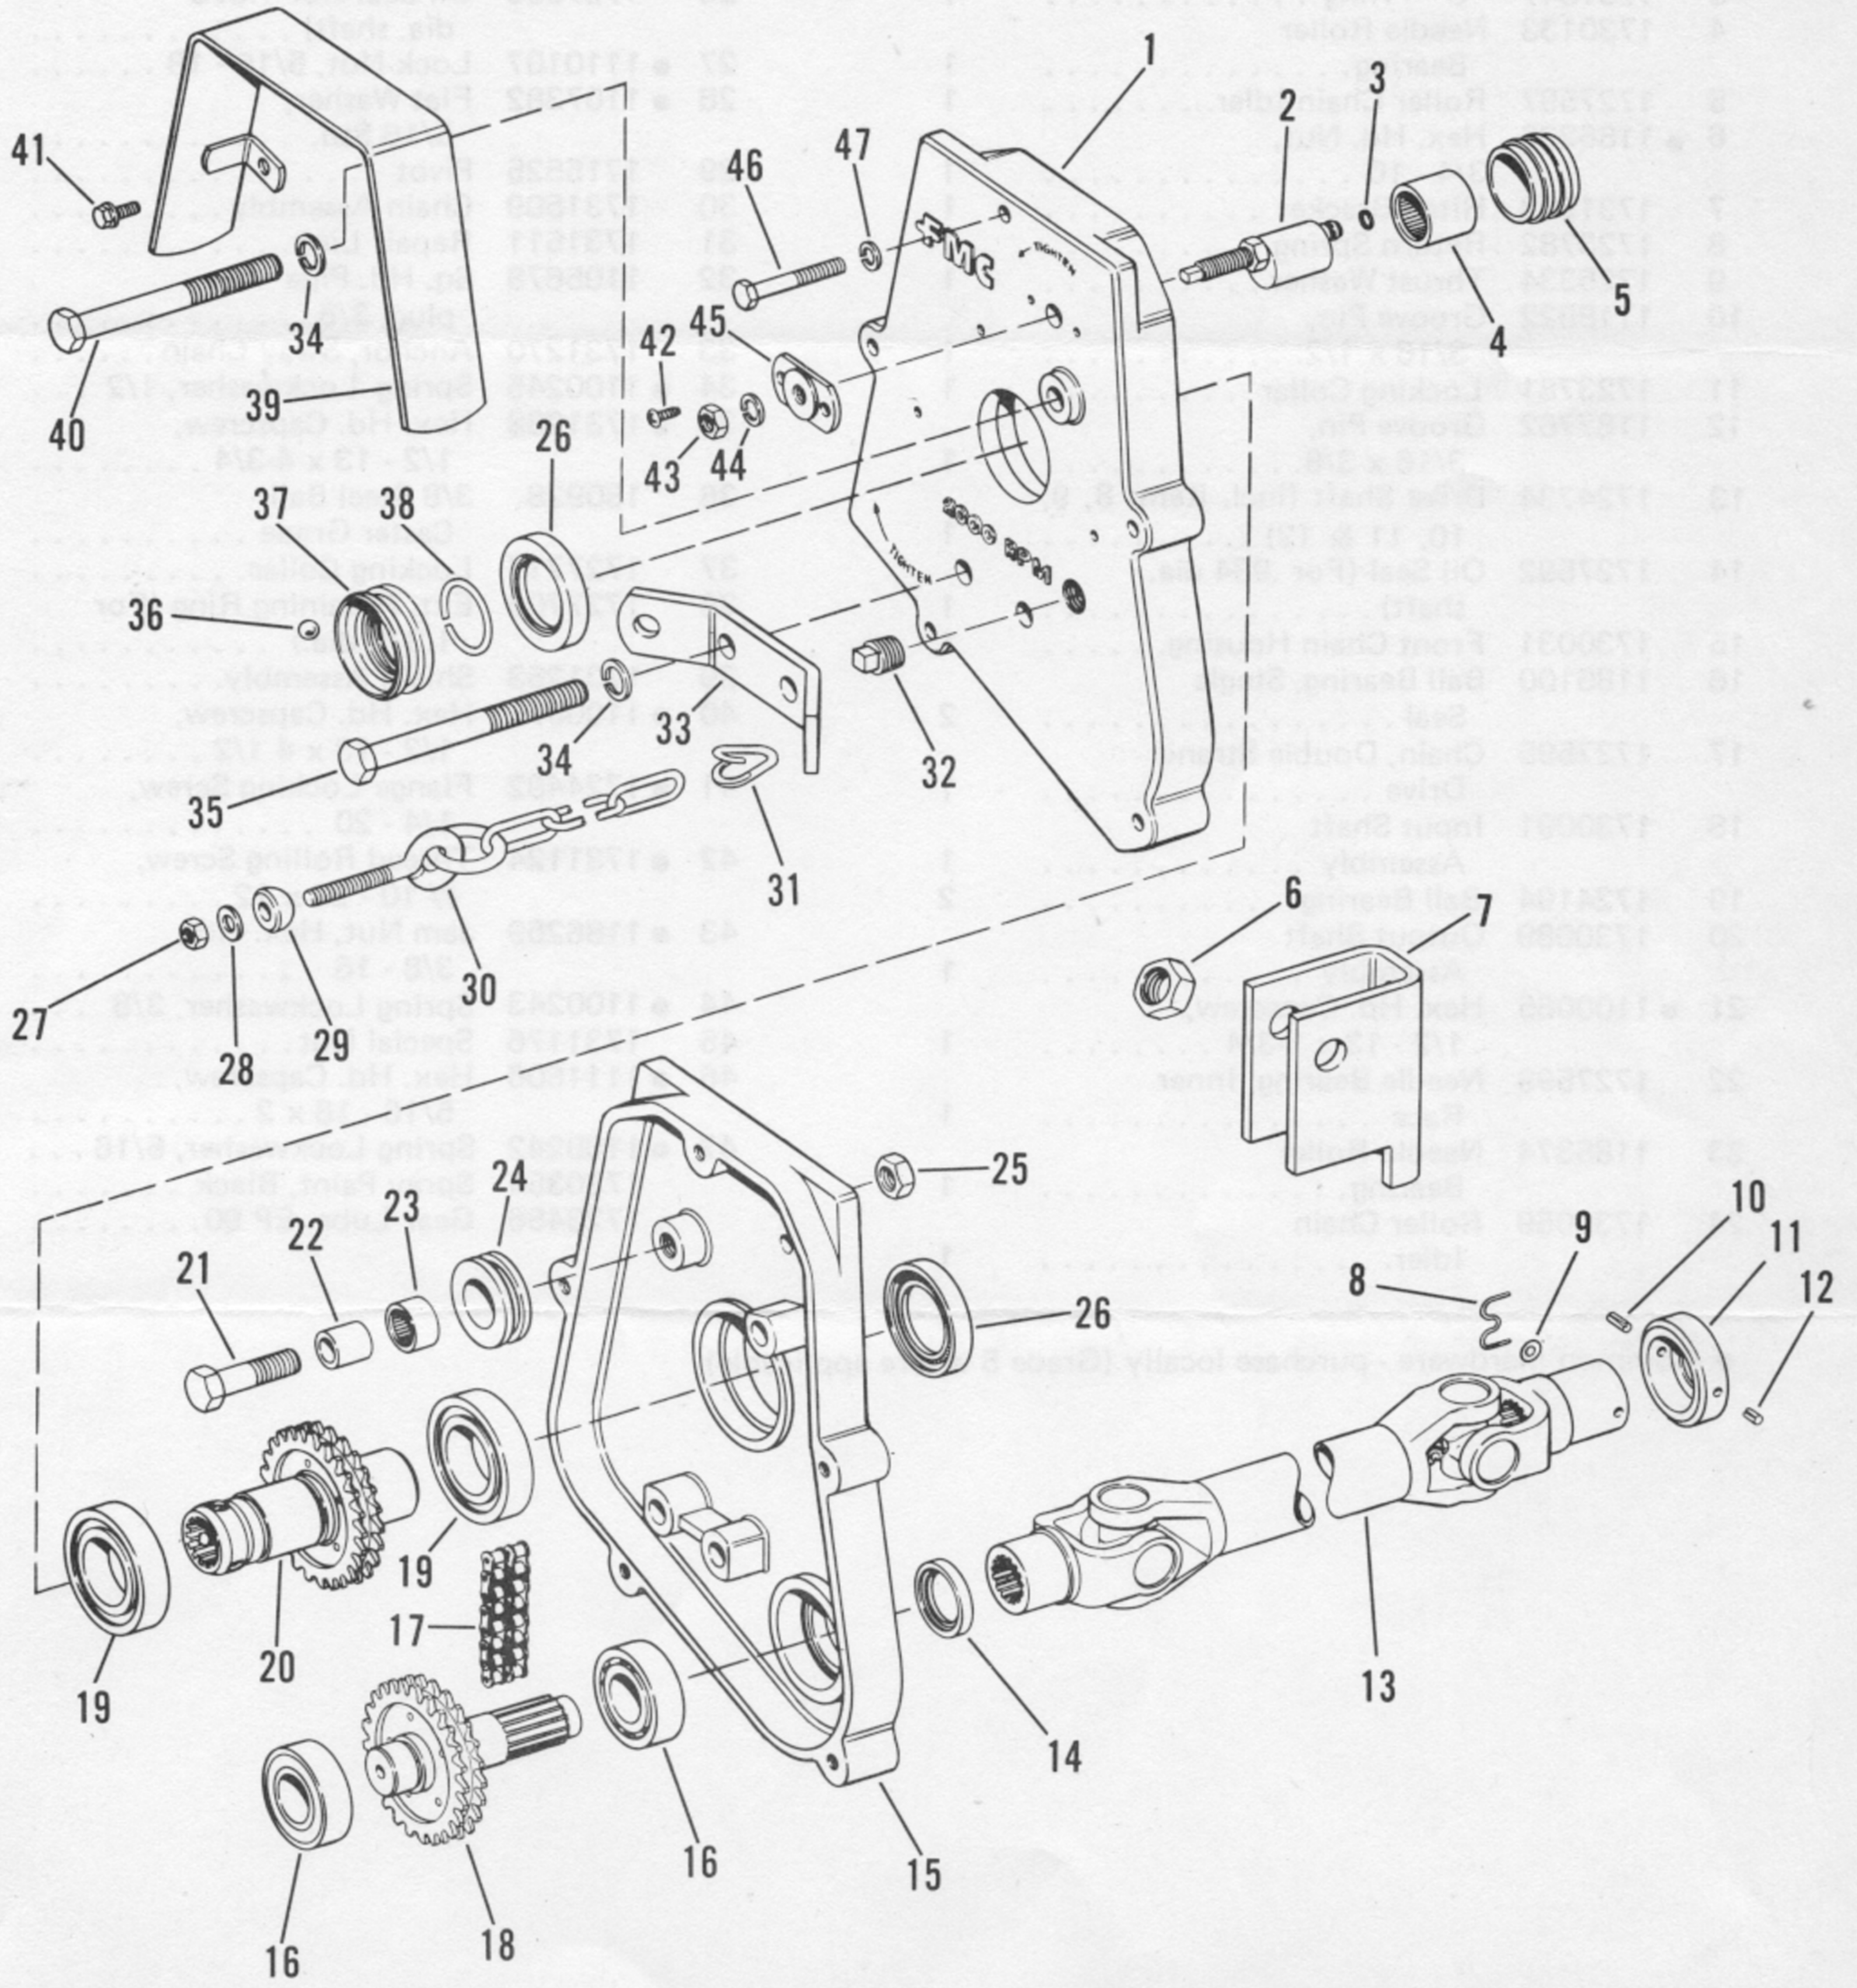

# REAR PTO KIT PARTS LIST

MODEL 18082

Serial Number  
0100101  
thru  
0199999