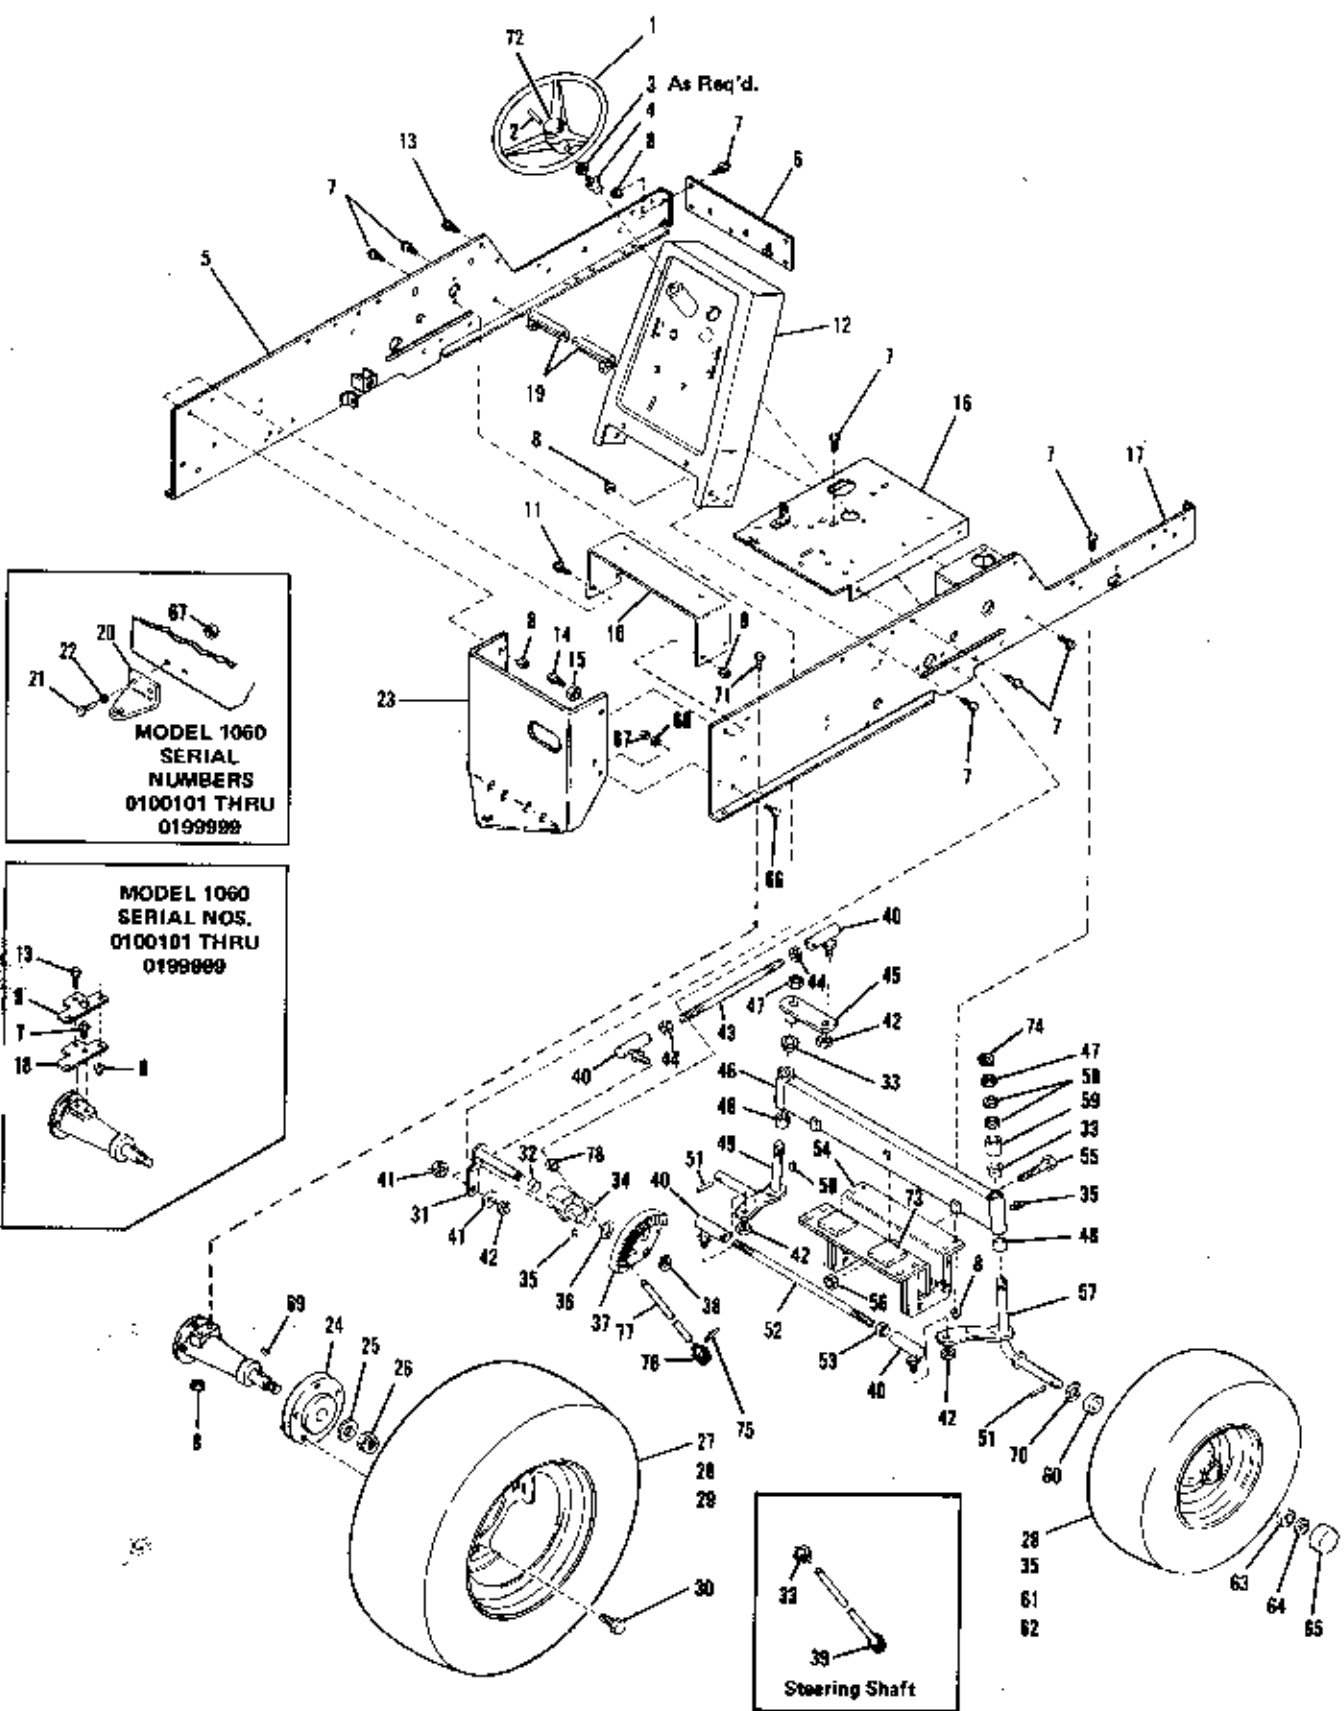

BOLENS 11 HP TRACTOR

Figure 7. FRAME STEERING AND AXLE ASSEMBLIES

MODELS 1060 (G11XL) & 1160 (G11XL)

REF. NO.	PART NO.	DESCRIPTION	NO. REQ'D.
1	1727284	Wheel, Steering (1)	1
	1736907	Wheel, Steering (2)(3)	1
2	1185279	Pin, Roll	1
3	1708012	Washer, Flat	AR
4	1723994	Bearing, Steering	1
5	1734325	Frame Assembly, LH (1060)	1
	1739090	Frame Assy, L.H. (1160)(2)	1
	1742089	Frame Assy, L.H. (1160)(3)	1
6	1733210	Brace (1)(2)	1
	1742085	Brace (3)	1
7	• 1186345	Screw, Hex. Hd. Flange Lock 3/8-16 x 3/4	26
8	• 1186393	Nut, Flange Lock 3/8-16	26
9	1733730	Axle Mounting (1)	6
10	1734555	Support, Seat	1
11	• 1186347	Screw, Hex. Hd. Flange Lock 3/8-16 x 1	3
12	1732682	Panel Assy., Instrument (1) (1060)	1
	1735424	Panel Assy., Instrument (2) (1060)	1
	1739101	Panel Assy., Instrument (2) (1160)	1
	1742099	Panel Assy., Instrument (3) (1160)	1
13	• 1186348	Flange Screw 3/8-16 x 1	1
14	• 1100062	Screw, Hex 3/8-16 (REF)	1
15	• 1186259	Nut, Jam, 3/8-16 (REF)	1
16	1734731	Support Assembly, Battery & Gas Tank (1)(2)	1
	1741729	Support Assembly, Battery & Gas Tank (3)	1
17	1734322	Frame Assembly, RH (1060)	1
	1739089	Frame Assy, RH (1160)(2)	1
	1742086	Frame Assy, RH (1160) (3)	1
18	1733729	Axle Mounting (1)	2
19	1731716	Frame Support (1)	1
	1735572	Frame Support (2)(3)	1
20	1724698	Draw Bar (1)	1
21	• 1100064	Screw, Hex. Hd., 1/2-13 x 1-1/2 (1)	2
22	• 1100245	Washer, Lock, 1/2 (1)	2
23	1733886	Rear Panel (1)	1
	1735669	Rear Panel (2)(3)	1
24	1726679	Hub, Wheel	2
25	1708599	Spacer	2
26	1120390	Nut, Hex, 3/4-10	2
27	1724718	Wheel Assembly	2
28	1718086	Valve	4
29	1733081	Tire, 23 x 8.50-12	2
30	101085	Bolt, Hub	10
31	1731782	Arm Assembly, Steering	1
32	1733707	Spacer, Tubular	1
33	1185035	Bushing, Flange	3
34	1733488	Bracket, Steering (1)(2)	1