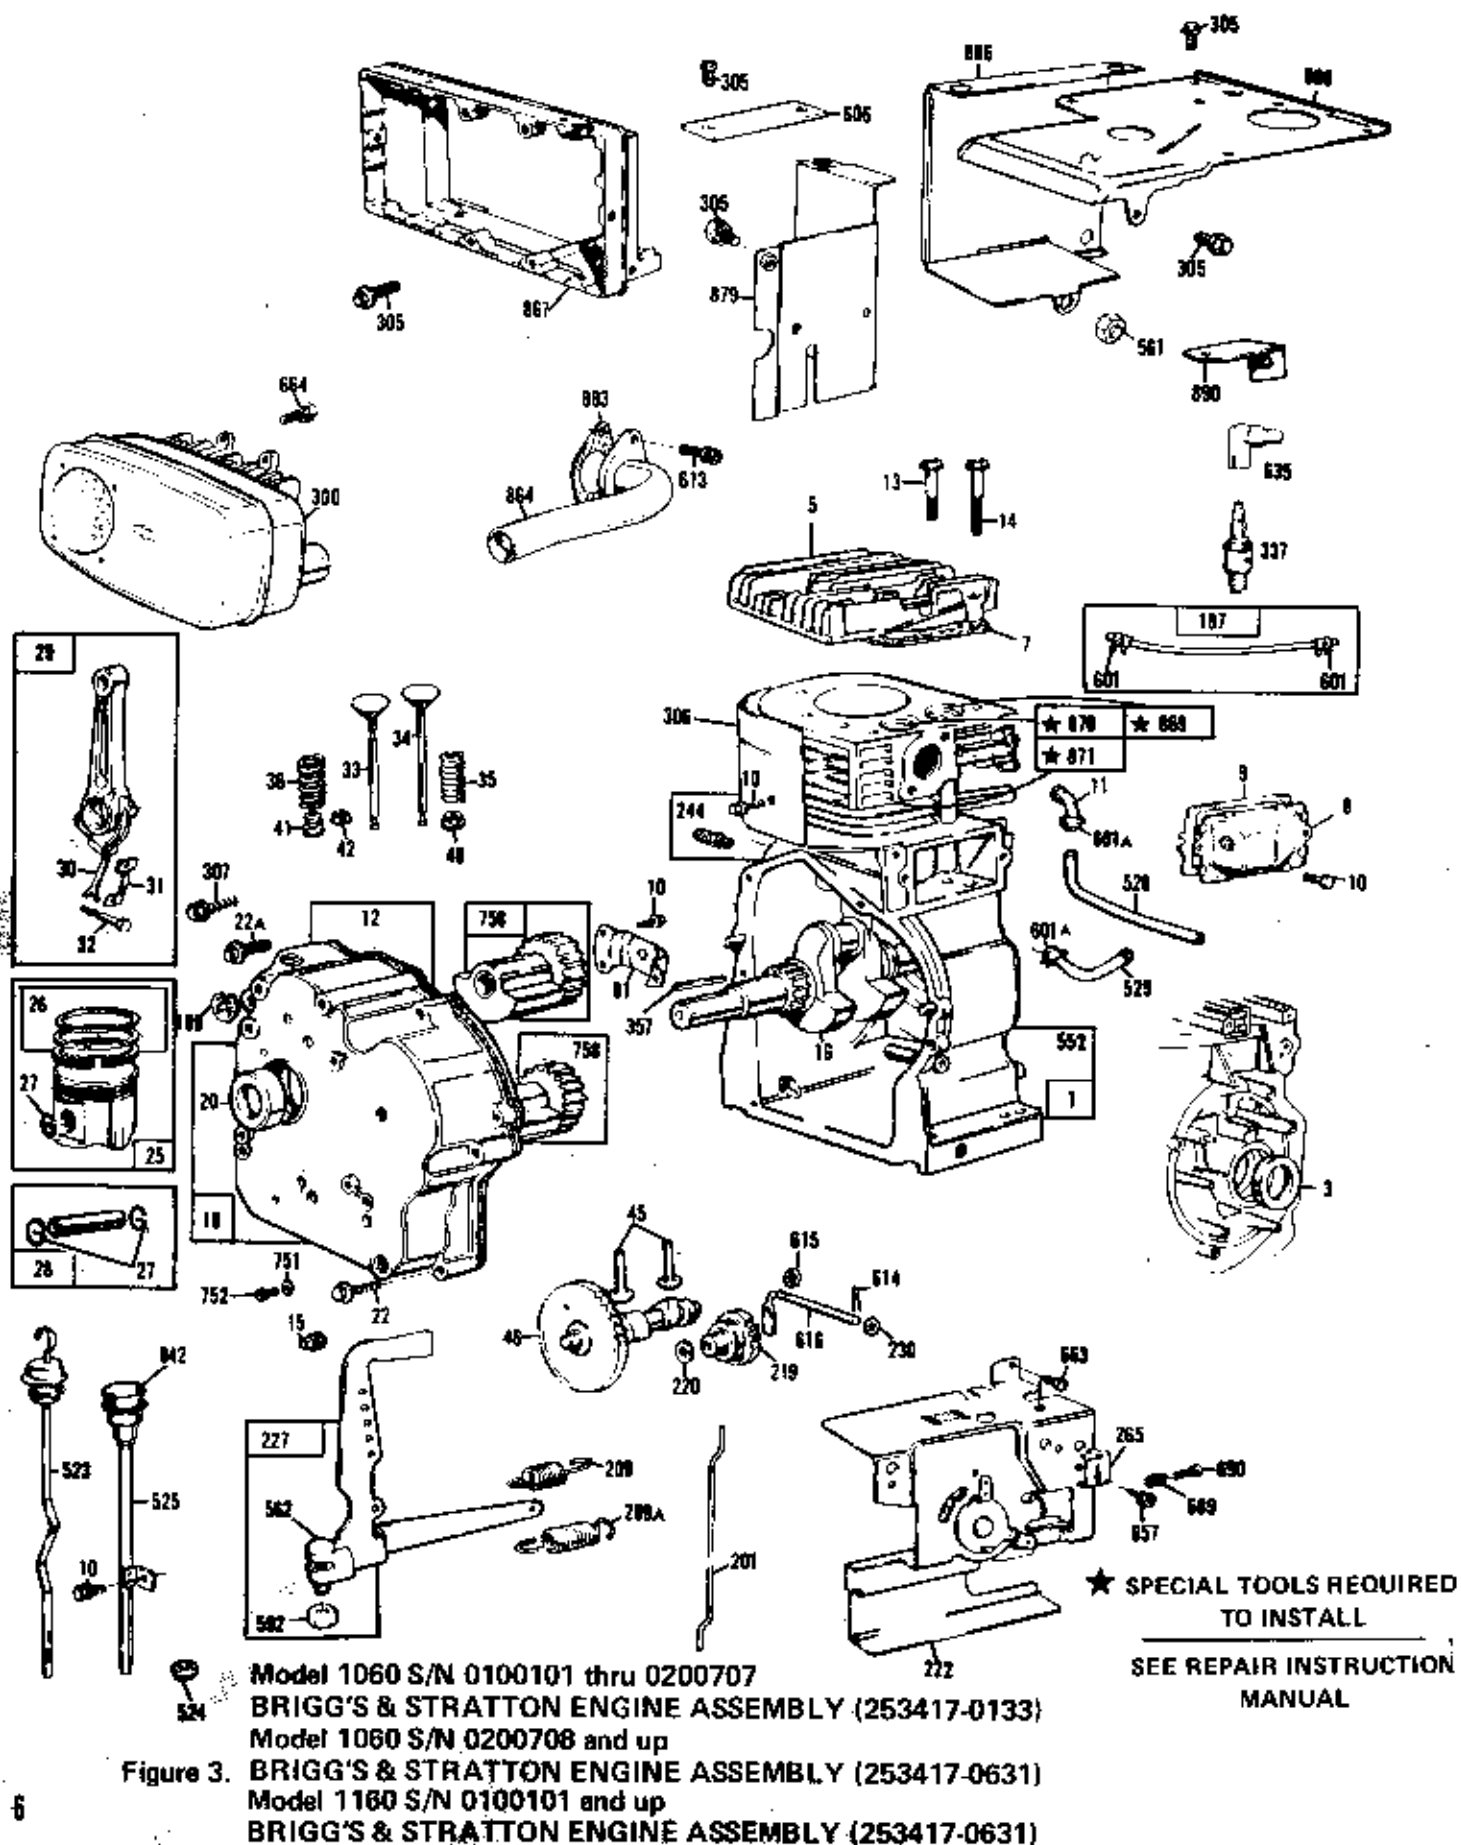

Model 1060

(1) Serial Numbers 0100101 thru 0199999

(2) Serial Numbers 0200101 thru 0299999

Model 1160

(1) Serial Numbers 0100101 thru 0199999

(2) Serial Numbers 0200101 thru 0299999

(3) Serial Numbers 0300101 thru 0399999

* Common Hardware - Purchase Locally (Grade 5 where applicable)

* Order Parts From Your Local Brigg's & Stratton Outlet

BOLENS 11 HP TRACTOR

Figure 3.