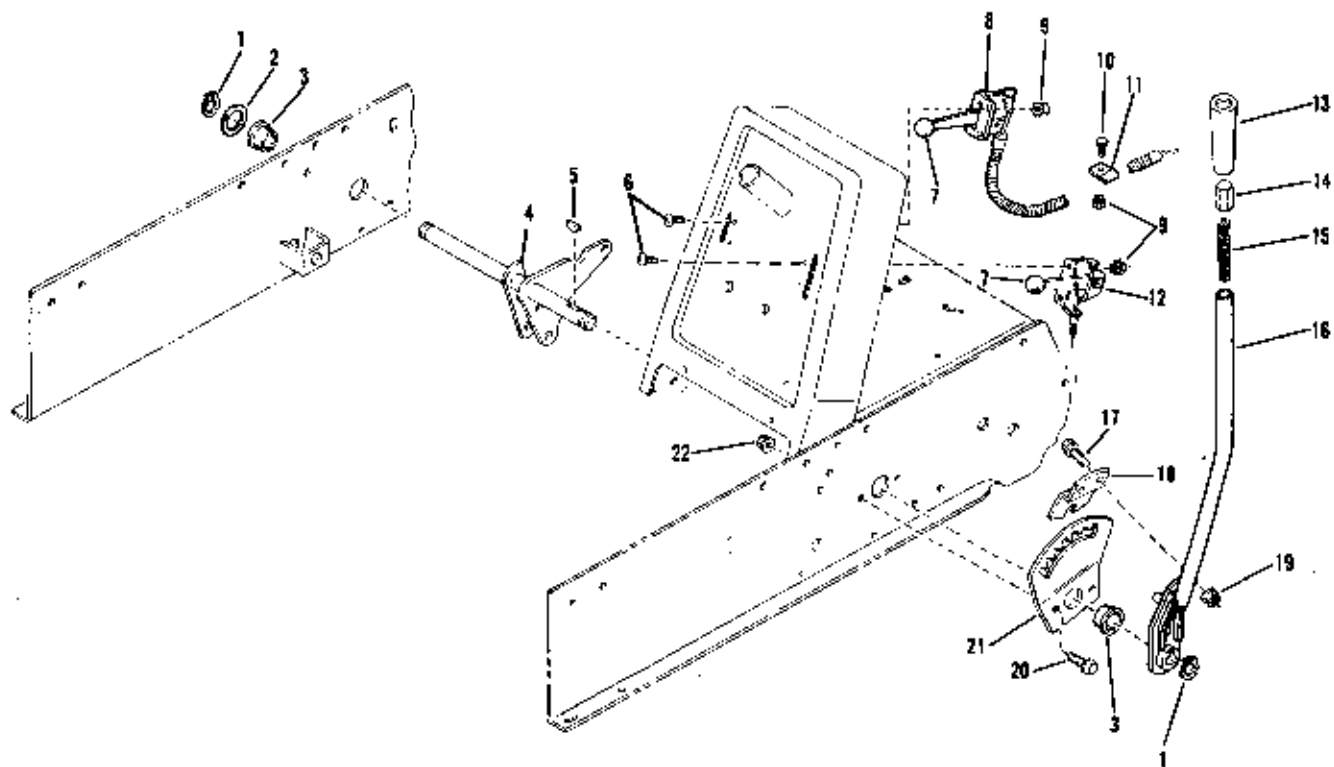

REF. NO.	PART NO.	DESCRIPTION	NO. REQ'D.	REF. NO.	PART NO.	DESCRIPTION	NO. REQ'D.
1	1118554	Retaining ring	2	13	1730754	Grip	1
2	1185816	Shim	A/R	14	1714844	Plunger	1
3	1185728	Flange Bearing	2	15	1713075	Spring	1
4	1734544	Shaft, Lift	1	16	1734768	Handle, Lift	1
5	1100279	Key, Woodruff, 1/4 X 1	1	17	• 1186329	Screw, Flange Lock, 5/16-18 X 3/4	2
6	• 1115815	Machine Screw, No. 10-24 X 5/8	4	18	1726401	Bracket	1
7	1724527	Knob Only	2	19	• 1186391	Whiz Lock Nut, 5/16-18	2
8	1732620	Control, Choke	1	20	• 1186345	Screw, Flange Lock, 3/8-16 X 3/4	2
9	1185985	Keys Nut, No. 10-24	4	21	1734262	Quadrant	1
10	1185712	Tapping Screw No. 10-24 (1)	1	22	• 1186393	Flange Lock Nut, 3/8-16	2
11	1715127	Housing Clamp (1)	1				
12	1734523	Control, Throttle	1				

• Common Hardware - Purchase Locally (Grade 5 where applicable)

Model 1060

(1) Serial Numbers 0100101 thru 0198999

(2) Serial Numbers 0200101 thru 0299999

Model 1160

(2) Serial Numbers 0100101 thru 0199999

(3) Serial Numbers 0200101 thru 0299999

Figure 4. HAND CONTROLS AND LIFT ASSEMBLY