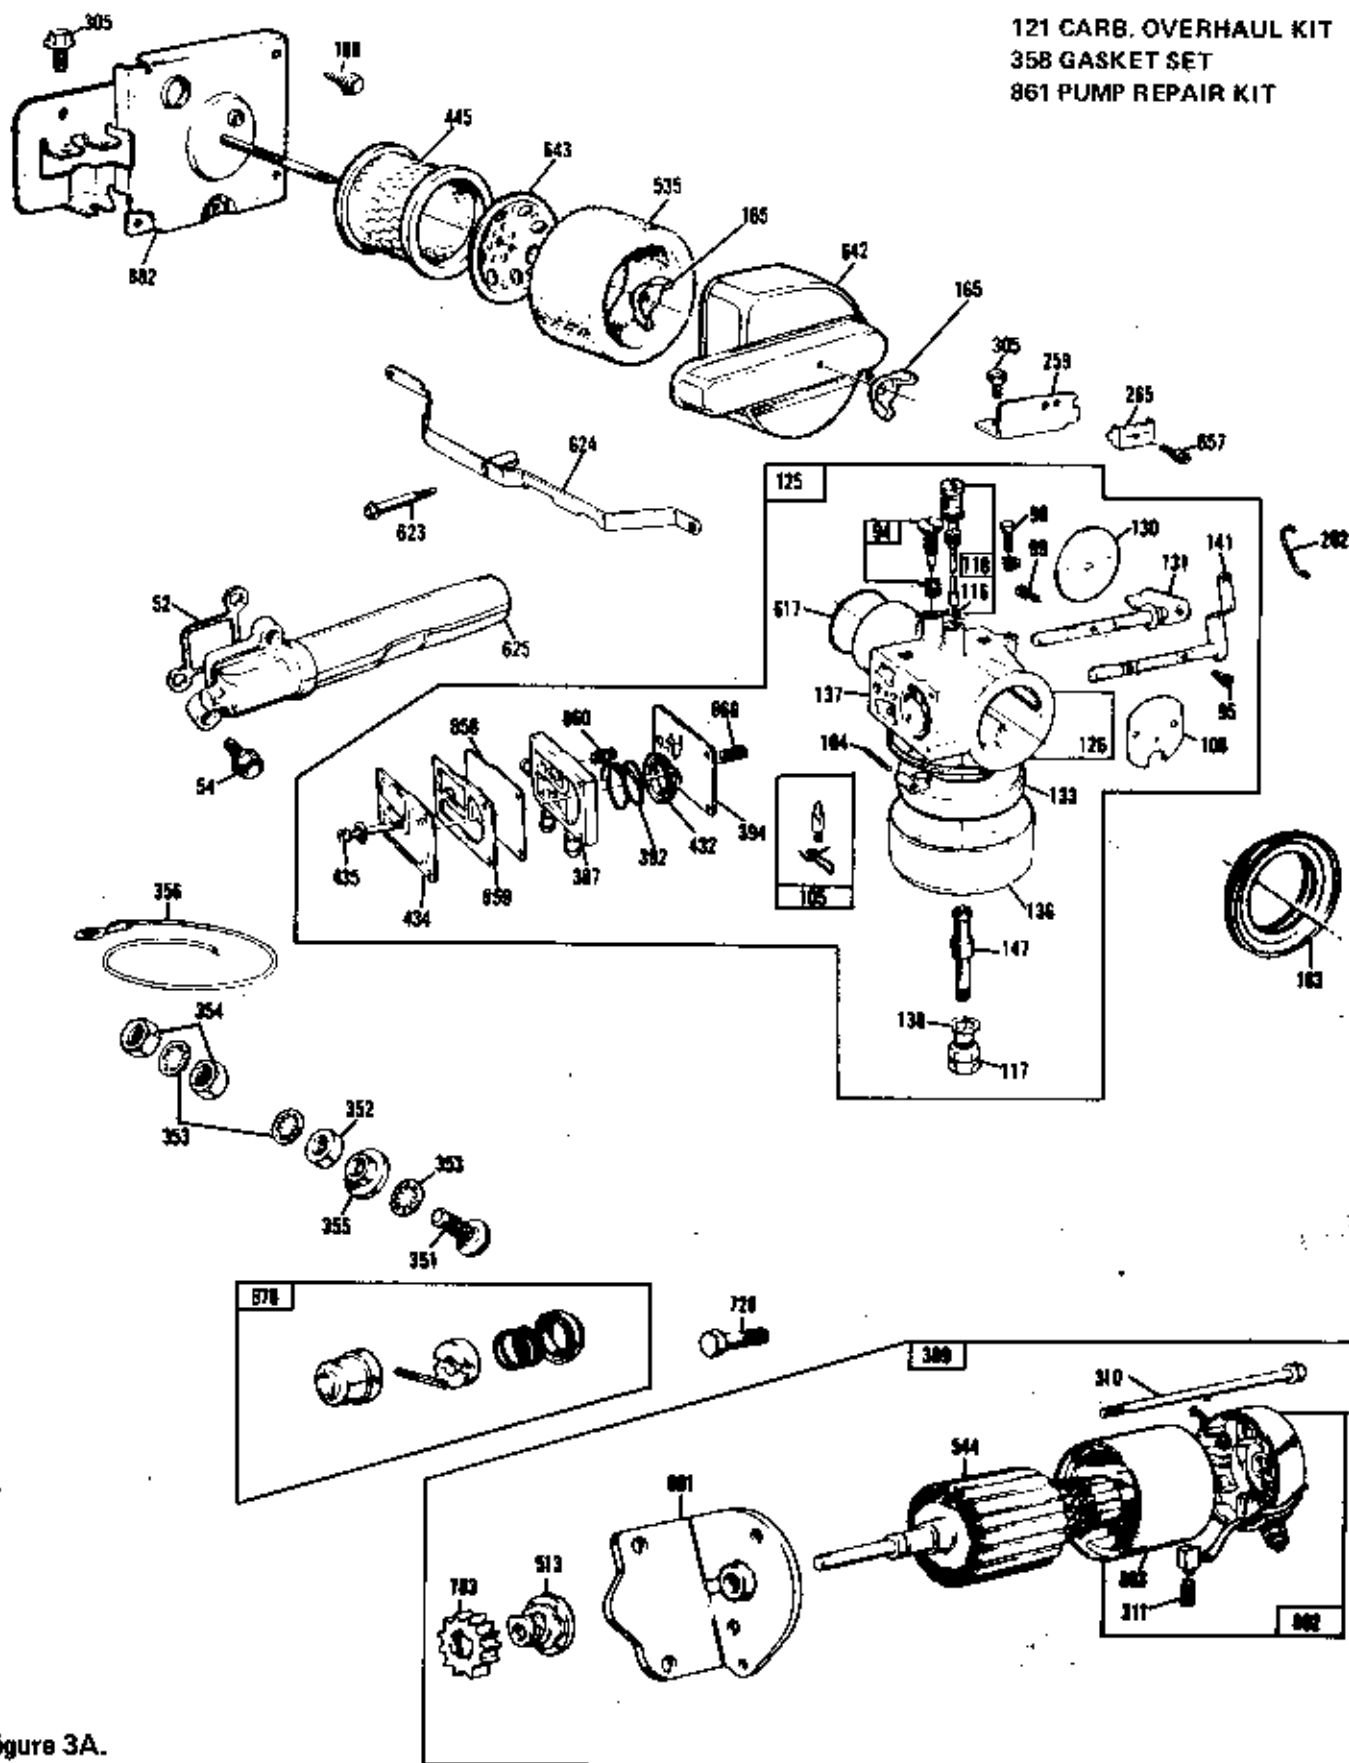

# BOLENS 11 HP TRACTOR

Figure 3.

MODELS 1060 (G11XL) & 1160 (G11XL)

121 CARB. OVERHAUL KIT  
 358 GASKET SET  
 861 PUMP REPAIR KIT

Figure 3A.

**BOLENS 11 HP TRACTOR**

**Figure 3B.**

REF. NO.	PART NO.	DESCRIPTION	REF. NO.	PART NO.	DESCRIPTION
1	393525	Cylinder Assembly	22A	93764	Screw - Crankcase Cover
3	391086	Seal - Oil			Mtg. (1) (2-1/8" Long)
5	212119	Head - Cylinder	23	392406	Flywheel And Ring Gear
7	*271078	Gasket - Cylinder Hd.			Assy. - Magneto
8	392294	Breather Assembly	24	61760	Key - Flywheel
9	*27803	Gasket - Valve Cover	25	391285	Piston Assembly - Standard
10	93394	Screw - Sem		391287	Piston Assembly - .010" OS
11	280169	Grommet - Breather Tube		391288	Piston Assembly - .020" OS
12	*270856	Gasket - Crankcase Cover,		391289	Piston Assembly - .030" OS
		1/64" Thick			
	*270857	Gasket - Crankcase Cover,			
		.005" Thick			
	*270858	Gasket - Crankcase Cover,			
		.009" Thick			
13	93113	Screw - Cylinder Hd.			
		(2-5/16" Long)			
14	93211	Screw - Cylinder Hd.			
		(2-21/32" Long)			
15	93418	Plug - Hex. Socket			
16	261336	Crankshaft			
18	391747	Cover Assembly - Crankcase			
20	291675	Seal - Oil			
22	93685	Screw - Crankcase Cover			
		Mtg. Sem			

**PISTON RING SET:**

26	391780	Ring Set - Piston Standard
	391781	Ring Set - Piston .010" OS
	391782	Ring Set - Piston .020" OS
	391783	Ring Set - Piston .030" OS
27	260924	Lock - Piston Pin
28	299691	Pin Assembly - Piston -
		Standard
	391286	Pin Assembly - Piston -
		.005" OS
29	391816	Rod Assembly - Connecting
30	222329	Dipper - Connecting Rod