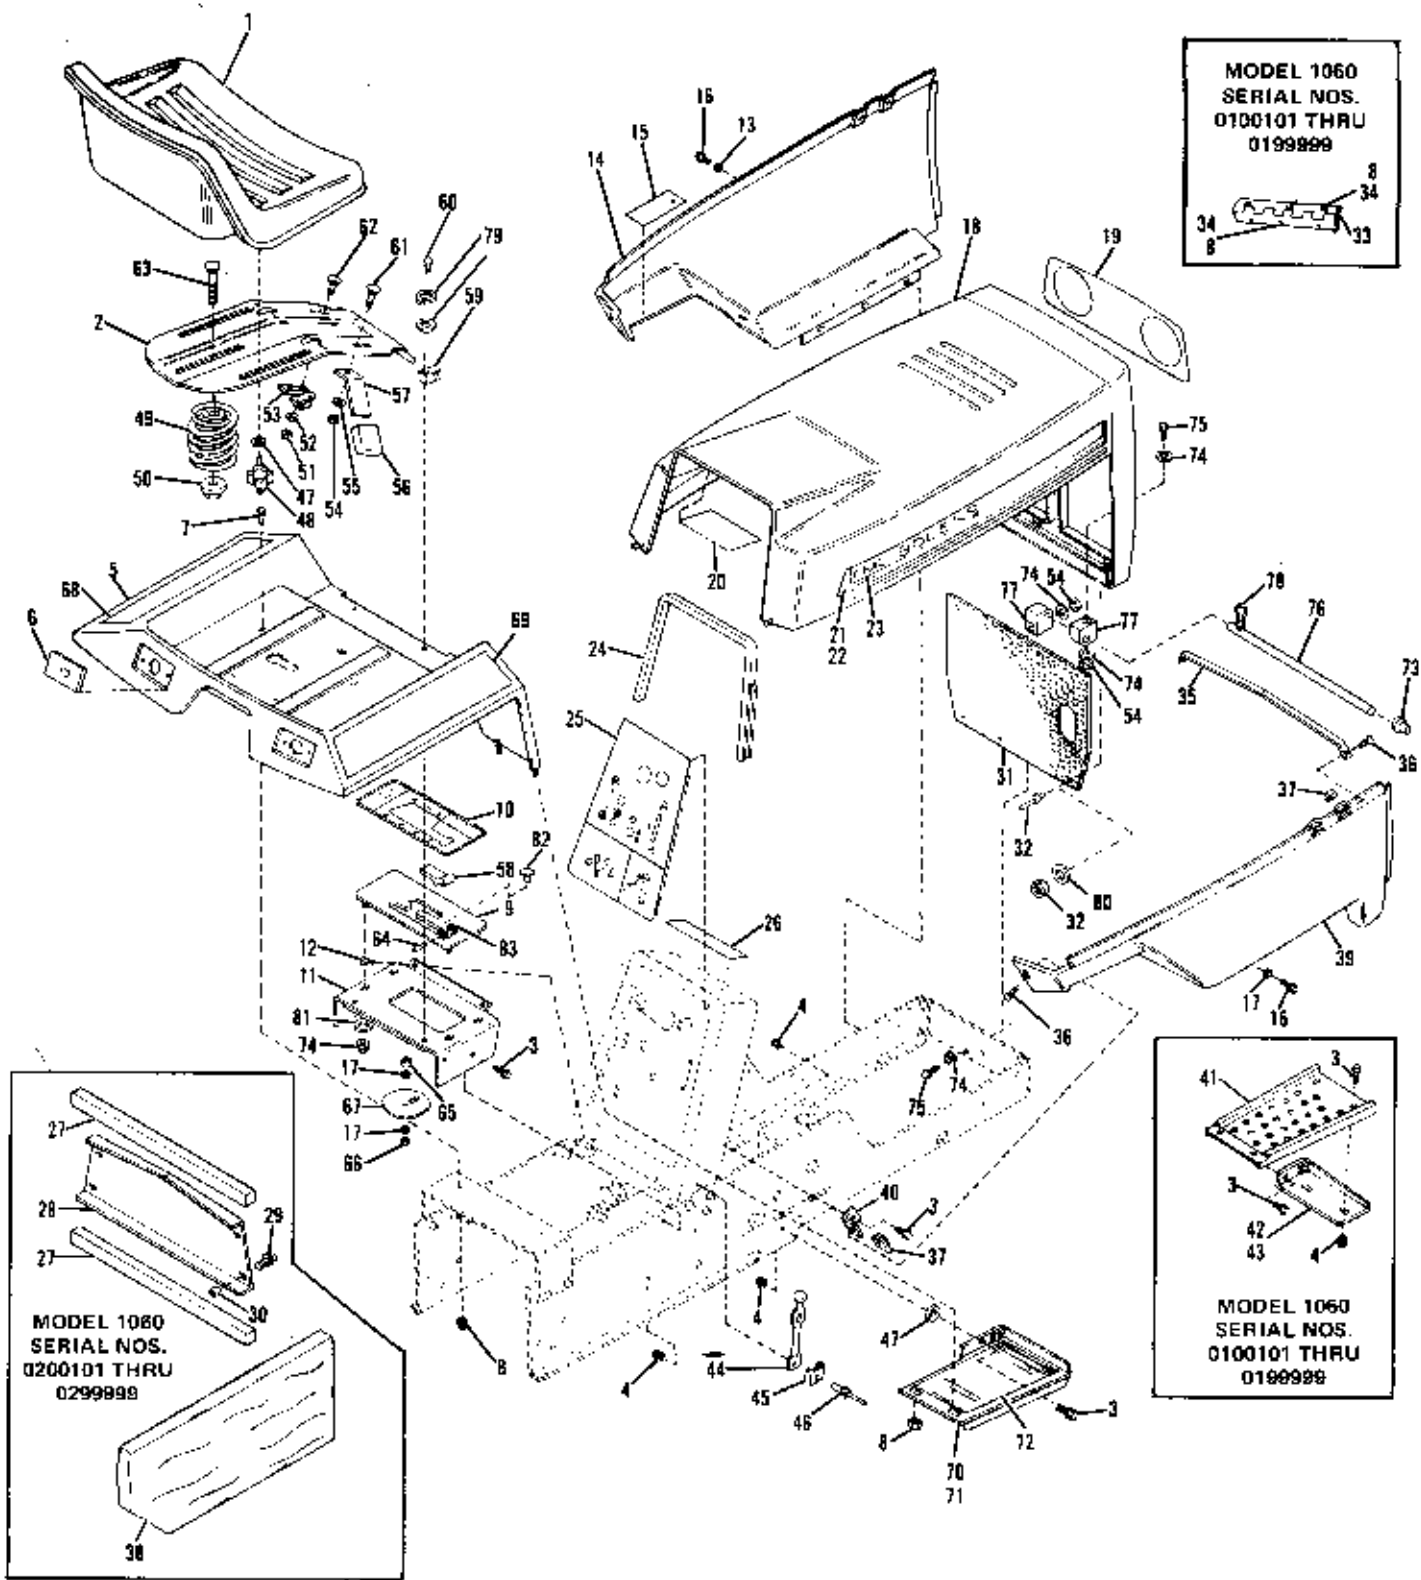

BOLENS 11 HP TRACTOR

Figure 1. TRIM ASSEMBLY
2

MODELS 1060 (G11XL) & 1160 (G11XL)

REF. NO.	PART NO.	DESCRIPTION	NO. REQ'D.	REF. NO.	PART NO.	DESCRIPTION	NO. REQ'D.
1	1733028	Seat	1	35	1731337	Bracket, Panel Support(1060)	1
2	1734115	Seat Support	1	36	1110685	Screw, Rd. Hd. Mach. 1/4-20 x 5/8(1060)	4
3	1186345	Screw, Hex. Hd. Flange Lock 3/8-16 x 3/4	8	37	1185456	Nut, Speed (1060)	4
4	1186393	Nut, Flange Lock 3/8-16	8	38	1732162	Foam Acoustical(1060)	2
5	1734384	Fender Assembly (1)	1	39	1732661	Side Panel, Ass'y, RH(1060)	1
	1734691	Fender Assembly (2)(3)	1	40	1727493	Support, Bracket(1060)	2
6	1725615	Reflector	2	41	1733702	Foot Rest Assembly (1)	2
7	1186329	Screw, Hex. Hd. Flange Lock 5/16-18 x 3/4	2	42	1726616	Support, Foot Rest RH (1)	1
8	1186391	Nut, Flange Lock 5/16-18	6	43	1726617	Support, Foot Rest LH (1)	1
9	1734477	Shift Plate Ass'y (1060)	1	44	1727127	Latch	2
	1738819	Shift Plate Ass'y (1160)	1	45	1727126	Crip	2
10	1733877	Decal, Instruction (1)	1	46	1728772	Rivet, Pop 3/16 x 1/2	2
	1736370	Decal, Instruction (2)	1	47	1100256	Flat Washer, 3/8	4
11	1734094	Tunnel (1060)	1	48	1734269	Adjusting Knob	2
	1738876	Tunnel (1160)	1	49	1733960	Spring	1
12	1185872	Screw, Truss Hd. Phillips 5/16 18 x 5/8(1060)	2	50	1735125	Special Nut	1
	1739688	Thd. Cutting Screw 5/16 18 x 5/8 (1160)	2	51	1186229	Hex. Nut 1/4-20	1
13	1100254	Washer, Flat 1/4	2	52	1100241	Lock Washer 1/4	1
14	1728074	Panel, LH Side	1	53	1734515	Actuator Bracket	1
15	1740751	Decal, Warning	1	54	1110107	Lock Nut 5/16 18	5
16	1724492	Screw, Hex. Hd. Flange Lock Tapping 1/4-20 x 1/2(1060)	5	55	1705905	Bowed Washer (1)(2)	1
17	1107381	Washer, Flat 1/4	5	56	1735054	Grip (1)(2)	1
18	1734341	Hood & Grille Assembly (1)	1	57	1735517	Seat Support Stand (1)(2)	1
	1736201	Hood & Grille Assembly (2)(3)	1	58	1734865	Shift Lever Stop (1060)	1
19	1730136	Decal, Grille (1)	1		1738817	Shift Lever Stop (1160)	1
	1736202	Decal, Grille (2)(3)	1	59	1735265	Rivet Block	2
20	1733889	Decal, Service Instructions	1	60	1186347	Flange Screw 3/8-16 X 1 (1060)	2
21	1734867	Decal Hood, R.H. (1)	1		1739210	Tapping Screw 5/16-18 x 1-1/2 (1160)	2
	1736196	Decal Hood, R.H. (2)(3)	1	61	1186098	Carr. Bolt 5/16-18x3/4(1)(2)	1
22	1734866	Decal Hood, L.H. (1)	1	62	1186067	Carriage Bolt 1/4-20 x 1/2	1
	1736197	Decal Hood, L.H. (2)(3)	1	63	1186130	Carriage Bolt 3/8-16 x 1-1/4	1
23	1730137	Decal, Stripe (1)	2	64	1185232	Drive Pin 3/16 x 3/4	1
24	1726932	Trim	1	65	1714721	Spacer	1
25	1732686	Decal, Instrument Panel (1)	1	66	1734398	Top Lock Nut 1/4-20	1
	1736373	Decal, Instrument Panel (2)(3)	1	67	1734084	Shift Shield	1
26	1734816	Decal (1)(2)	1	68	1736203	Fender Decal L.H. (2)(3)	1
27	1732137	Strip, Sealing (1)	2	69	1736204	Fender Decal R.H. (2)(3)	1
28	1731949	Shield, Heat (1)	1	70	1736565	L.H. Foot Rest (2)(3)	1
29	1186307	Screw, Hex. Hd. Flange Lock 1/4-20 x 3/8 (1)	4	71	1736566	R.H. Foot Rest (2)(3)	1
30	1186389	Nut, Flange Lock, 1/4-20	4	72	1736567	Foot Rest Pad (2)(3)	2
31	1734347	Screen, Grille (1)(1060)	1	73	1738072	Push Nut (2)(3)	1
	1736300	Screen, Grille (2)(1060)	1	74	1107382	Flat Washer, 5/16 (2)(3)	8
	1739332	Screen, Grille (2)(3)(1160)	1	75	1100799	Screw, 5/16-18 x 1-1/2(2)(3)	4
32	1727379	Rivet, Pop, 3/16 x 3/8 (1)	6	76	1736341	Pivot Rod (2)(3)	1
	1736399	Flange Nut (2)(3)	4	77	1736340	Pivot Block (2)(3)	4
33	1731966	Hinge, Hood (1)	1	78	1100362	Cotter Pin, 3/32 x 1/2 (2)(3)	1
34	1186331	Screw, Hex. Hd. Flange Lock 5/16-18 x 1 (1)	6	79	1100242	Lock Washer 5/16 (1160)	2
				80	1185418	Flat Washer (1160)	4
				81	1729462	Flat Washer (1160)	4
				82	1185878	Pop Rivet (1160)	2
				83	1738815	Stop (1160)	1
				NI	1735223	Spray Paint (White)	
				NI	1735222	Spray Paint (Black)	
				NI	1736796	Spray Paint (Dark Green)