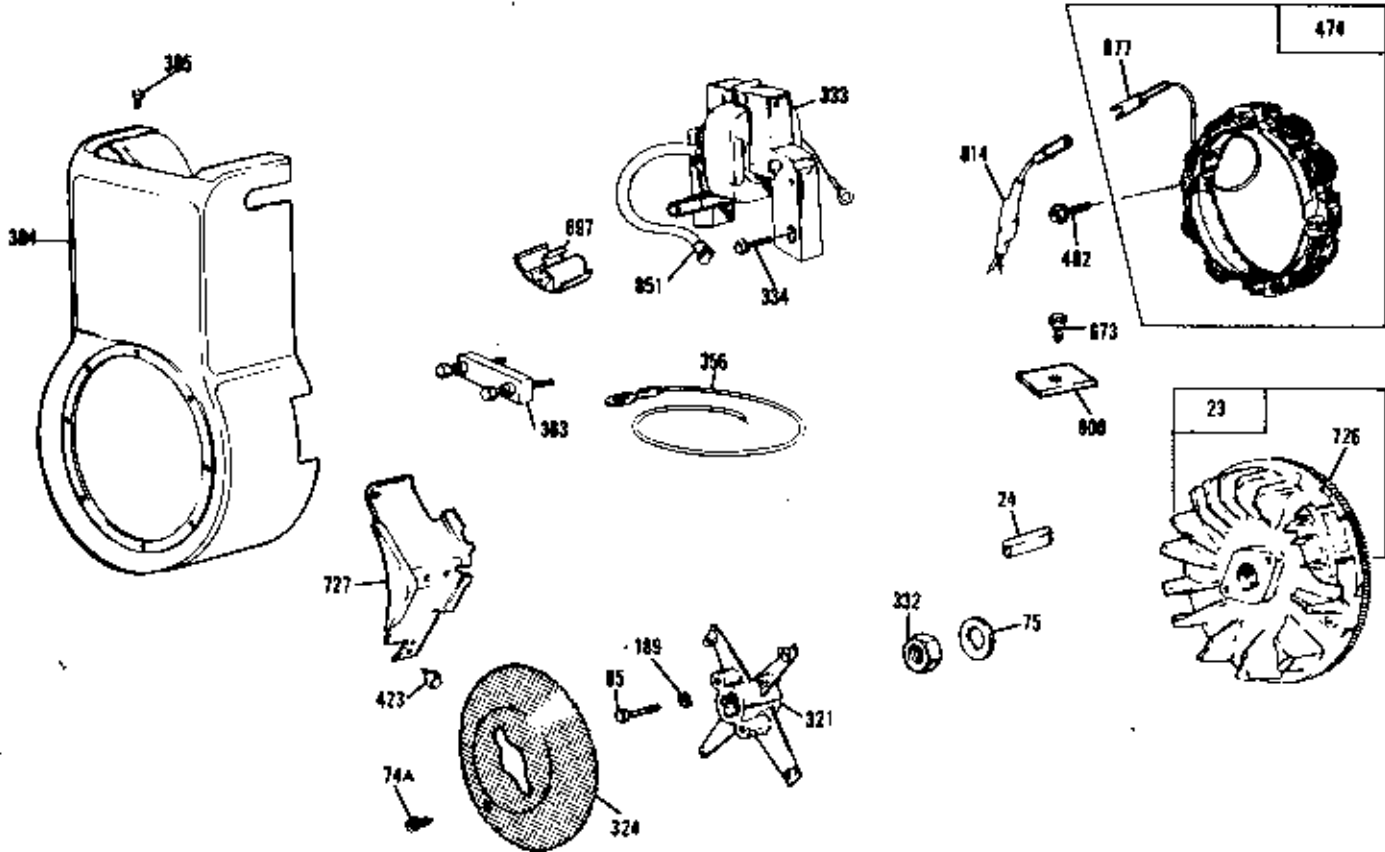

# BOLENS 11 HP TRACTOR

Figure 3.

MODELS 1060 (G11XL) & 1160 (G11XL)

121 CARB. OVERHAUL KIT  
 358 GASKET SET  
 861 PUMP REPAIR KIT

Figure 3A.

**BOLENS 11 HP TRACTOR**

**Figure 3B.**

REF. NO.	PART NO.	DESCRIPTION	REF. NO.	PART NO.	DESCRIPTION
1	393525	Cylinder Assembly	22A	93764	Screw - Crankcase Cover
3	391086	Seal - Oil			Mtg. (1) (2-1/8" Long)
5	212119	Head - Cylinder	23	392406	Flywheel And Ring Gear
7	*271078	Gasket - Cylinder Hd.			Assy. - Magneto
8	392294	Breather Assembly	24	61760	Key - Flywheel
9	*27803	Gasket - Valve Cover	25	391285	Piston Assembly - Standard
10	93394	Screw - Sem		391287	Piston Assembly - .010" OS
11	280169	Grommet - Breather Tube		391288	Piston Assembly - .020" OS
12	*270856	Gasket - Crankcase Cover,		391289	Piston Assembly - .030" OS
		1/64" Thick			
	*270857	Gasket - Crankcase Cover,			
		.005" Thick			
	*270858	Gasket - Crankcase Cover,			
		.009" Thick			
13	93113	Screw - Cylinder Hd.			
		(2-5/16" Long)			
14	93211	Screw - Cylinder Hd.			
		(2-21/32" Long)			
15	93418	Plug - Hex. Socket			
16	261336	Crankshaft			
18	391747	Cover Assembly - Crankcase			
20	291675	Seal - Oil			
22	93685	Screw - Crankcase Cover			
		Mtg. Sem			

**PISTON RING SET:**

26	391780	Ring Set - Piston Standard
	391781	Ring Set - Piston .010" OS
	391782	Ring Set - Piston .020" OS
	391783	Ring Set - Piston .030" OS
27	260924	Lock - Piston Pin
28	299691	Pin Assembly - Piston -
		Standard
	391286	Pin Assembly - Piston -
		.005" OS
29	391816	Rod Assembly - Connecting
30	222329	Dipper - Connecting Rod