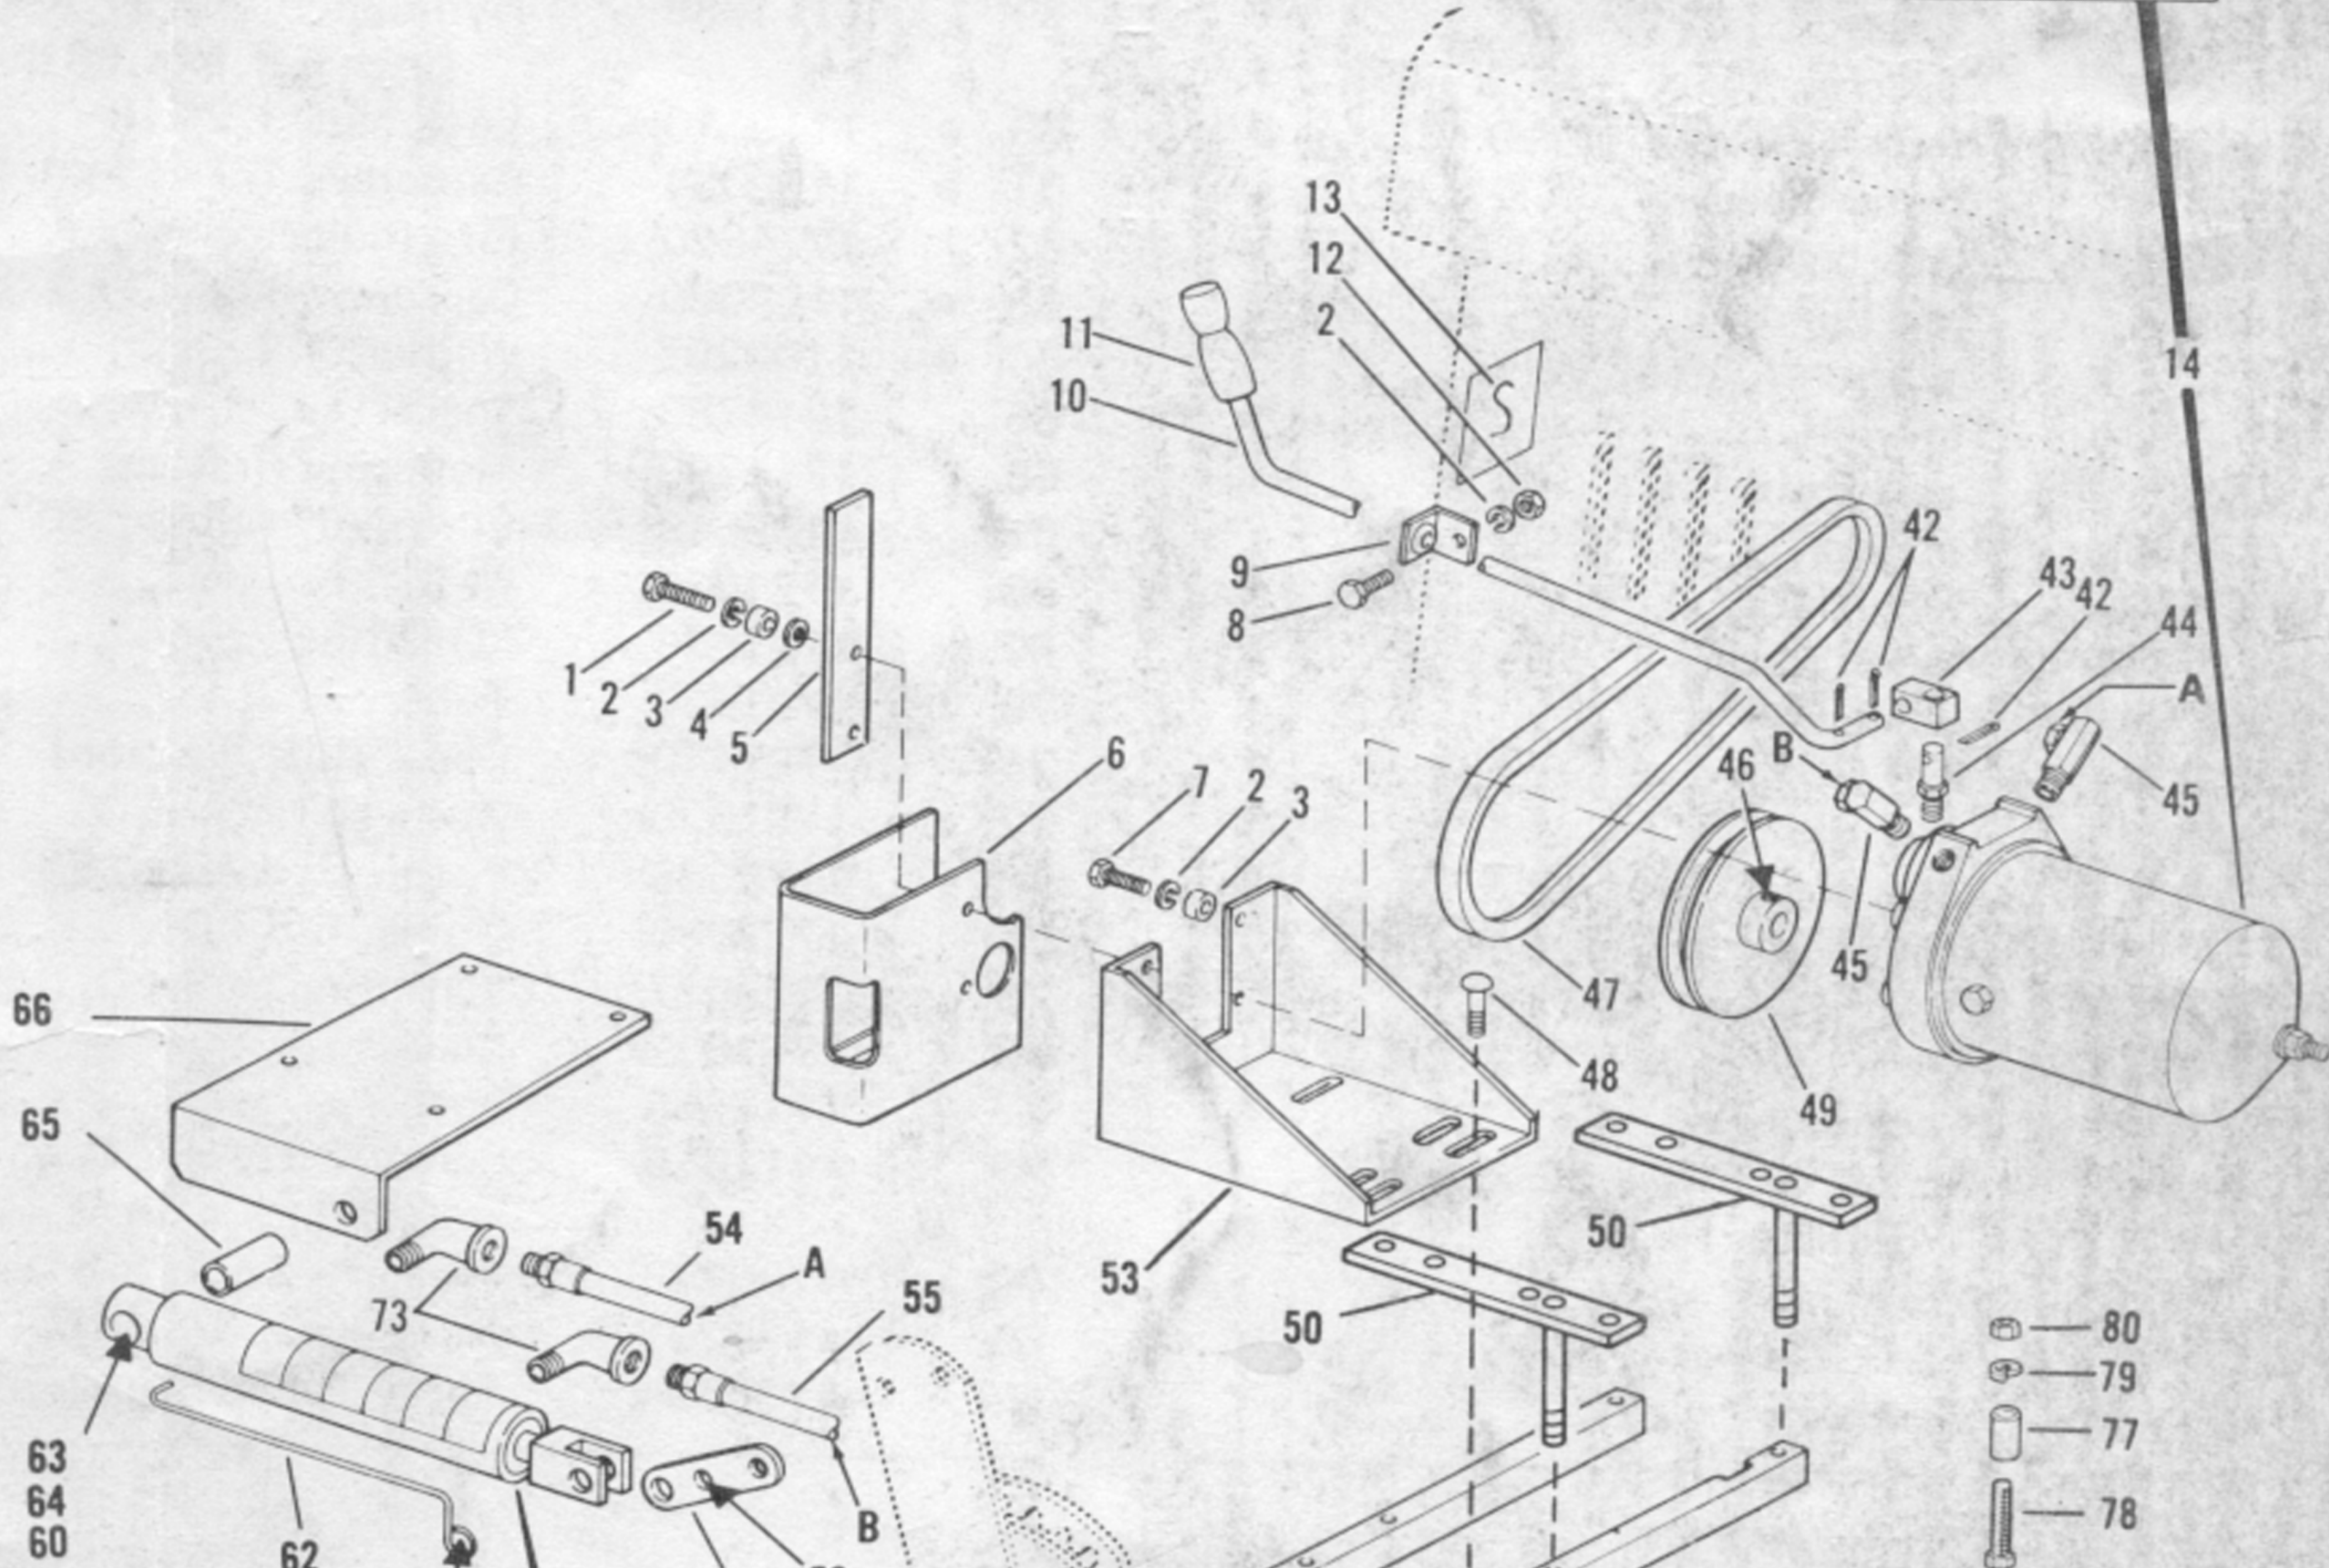

FMC FMC BOLENS FMC

HYDRAULIC LIFT KIT PARTS LIST MODEL 18709

REF. NO.	PART NO.	DESCRIPTION	NO. REQ'D.	REF. NO.	PART NO.	DESCRIPTION	NO. REQ'D.
1	● 1100045	Capscrew, 5/16 - 18 x 1	2	42	● 1100346	Cotter Pin, 3/32 x 3/4	3
2	● 1100242	Lockwasher, 5/16	9	43	1731433	Swivel Block	1
3	1716729	Spacer	4	44	1714784	Stud	1
4	● 1107382	Flat Washer	1	45	1714779	Adaptor	2
5	1714777	Rod Support	1	46	1103466	Set Screw, 5/16 - 18 x 3/8	1
6	1714774	Belt Guard	1	47	1714690	Drive Belt, 31	1
7	● 1100078	Capscrew, 5/16 - 18 x 7/8	2	48	● 1111267	Carriage Bolt, 5/16 - 18 x 1-1/4	4
8	● 1100088	Capscrew, 5/16 - 18 x 1/2	1	49	1714792	Pump Pulley	1
9	1714776	Rod Support Bracket	1	50	1732136	Mount Assembly	2
10	1714791	Control Rod	1	51	1722345	Pump Support	1
11	1715644	Grip	1	52	1714789	Pump Support	1
12	● 1186230	Hex Nut, 5/16 - 18	7	53	1722473	Mounting Bracket	1
13	1727411	Decal (Hydraulic Lift)	1	54	1718107	Hose, 25"	1
14	1714781	Hydraulic Power Unit Assy. (Incl. Ref. Nos. 15 thru 41)	1	55	1718106	Hose, 22"	1
15	● 1108887	Jam Nut, 3/8 - 16	1	56	● 1103995	Star Washer, 3/8	2
16	1722035	Comb. Washer	1	57	● 1107383	Flat Washer, 3/8	2
17	1722034	Stud	1	58	1714780	Lever Link	1
18	1722039	Gasket	1	59	1714788	Hydraulic Cylinder Assy. (Incl. Ref. Nos. 68 thru 76)	1
19	● 1106880	Capscrew, 5/16 - 18 x 1-1/8	1	60	● 1110110	Lock Nut, 1/2 - 13	2
20	● 1107382	Washer, 5/16 x 11/16	2	61	● 1100064	Capscrew, 1/2 - 13 x 1-1/2	1
21	1722022	Spring Sleeve	1	62	1714820	Lift Indicator	1
22	1722021	Return Spring	1	63	● 1100080	Capscrew, 1/2 - 13 x 2-3/4	1
23	1185874	Roll Pin	2	64	● 1100257	Washer, 1/2	1
24	*	Body and Spool Valve		65	1714783	Spacer	
25	1177158	Roll Pin	2	66	1714790	Mounting Bracket	1
26	1722036	Snap Ring	1	67	1105019	Elbow, 1/4 Street 90°	2
27	1722038	Oil Seal	1	68	1721625	Head	1
28	1722030	Relief Plug	1	69	1721626	"O" Ring	3
29	1722029	Relief Spring	1	70	1721627	Tube	1
30	1722028	Relief Ball	1	71	1727440	Decal (Lift Position)	1
31	1722037	"O" Ring	1	72	1721628	Washer	2
32	1722027	Idler Shaft	1	73	1728635	Piston Rod Assy., 5/8 Dia.	1
33	1722026	Idler Gear	1	74	1728636	Guide, 5/8 I.D.	1
34	1722025	Drive Gear & Shaft Assy.	1	75	1728637	"O" Ring, 5/8 I.D.	1
35	1185598	Roll Pin	2	76	1721632	Clevis	1
36	1722023	Cover	1	77	1713783	Spacer	4
37	● 1100240	Lockwasher	6	78	1111615	Screw - Hx. Hd. Cap., 3/8 - 16 x 3-1/2	2
38	● 1114850	Screw, No. 10 - 32 x 1/2 Fillister Head	6	79	1100243	Washer - Lock, 3/8	4
39	1722031	Filler Plug	1	80	1186231	Nut - Hex, 3/8 - 16	4
40	1722032	Fiber Washer	1	N.I.	1730354	Spray Paint, Black	
41	1722033	Reservoir	1				