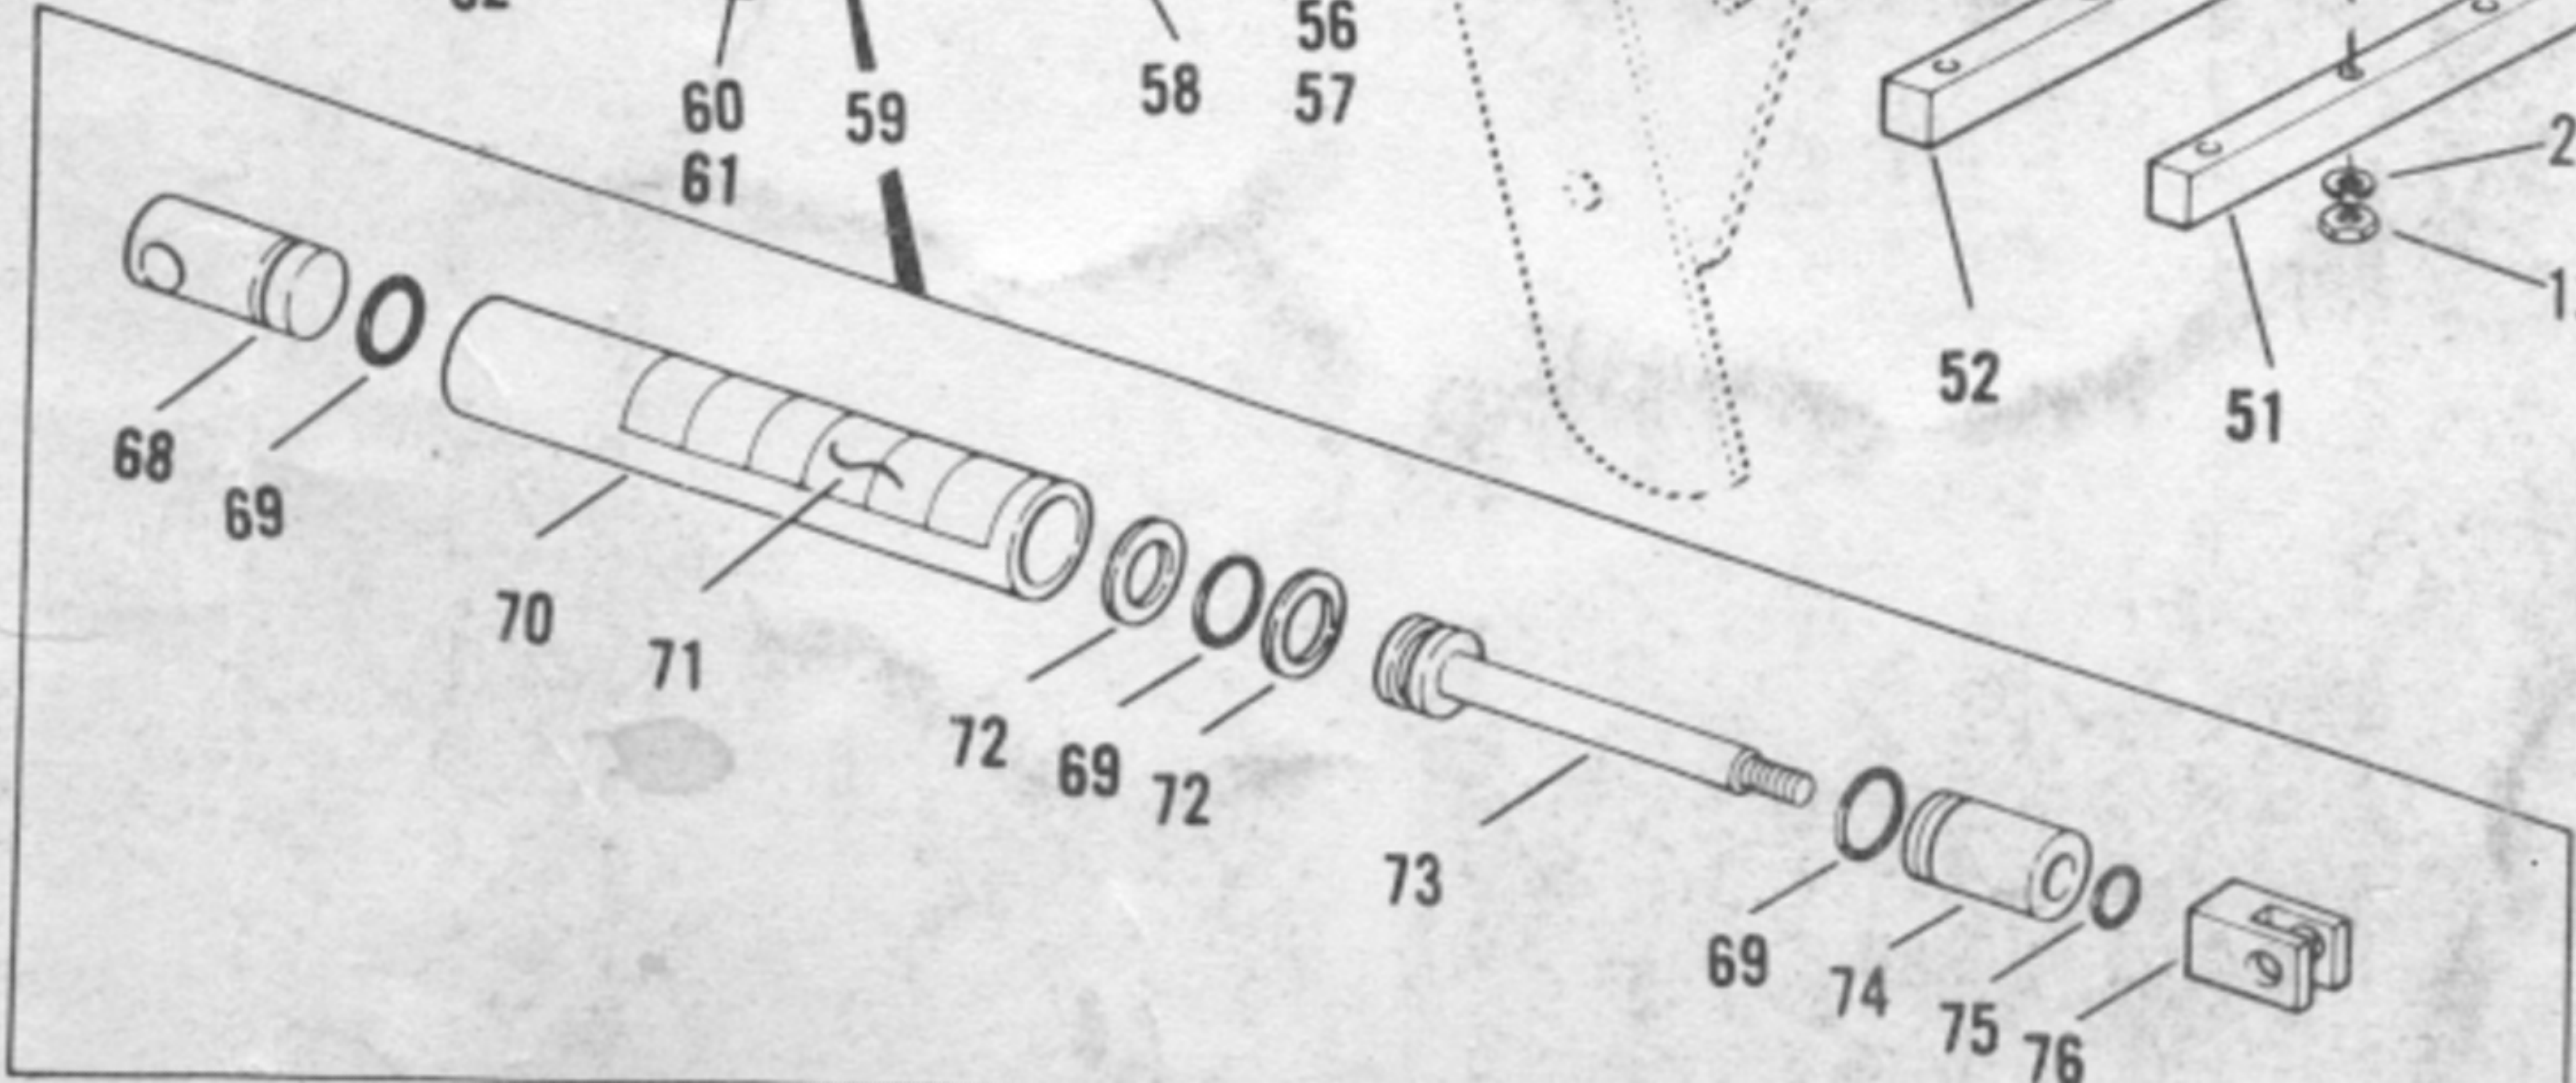

FMC FMC BOLENS FMC

HYDRAULIC LIFT KIT PARTS LIST MODEL 18709

REF. NO.	PART NO.	DESCRIPTION	NO. REQ'D.	REF. NO.	PART NO.	DESCRIPTION	NO. REQ'D.
1	● 1100045	Capscrew, 5/16 - 18 x 1	2	42	● 1100346	Cotter Pin, 3/32 x 3/4	3
2	● 1100242	Lockwasher, 5/16	9	43	1731433	Swivel Block	1
3	1716729	Spacer	4	44	1714784	Stud	1
4	● 1107382	Flat Washer	1	45	1714779	Adaptor	2
5	1714777	Rod Support	1	46	1103466	Set Screw, 5/16 - 18 x 3/8	1
6	1714774	Belt Guard	1	47	1714690	Drive Belt, 31	1
7	● 1100078	Capscrew, 5/16 - 18 x 7/8	2	48	● 1111267	Carriage Bolt, 5/16 - 18 x 1-1/4	4
8	● 1100088	Capscrew, 5/16 - 18 x 1/2	1	49	1714792	Pump Pulley	1
9	1714776	Rod Support Bracket	1	50	1732136	Mount Assembly	2
10	1714791	Control Rod	1	51	1722345	Pump Support	1
11	1715644	Grip	1	52	1714789	Pump Support	1
12	● 1186230	Hex Nut, 5/16 - 18	7	53	1722473	Mounting Bracket	1
13	1727411	Decal (Hydraulic Lift)	1	54	1718107	Hose, 25"	1
14	1714781	Hydraulic Power Unit Assy. (Incl. Ref. Nos. 15 thru 41)	1	55	1718106	Hose, 22"	1
15	● 1108887	Jam Nut, 3/8 - 16	1	56	● 1103995	Star Washer, 3/8	2
16	1722035	Comb. Washer	1	57	● 1107383	Flat Washer, 3/8	2
17	1722034	Stud	1	58	1714780	Lever Link	1
18	1722039	Gasket	1	59	1714788	Hydraulic Cylinder Assy. (Incl. Ref. Nos. 68 thru 76)	1
19	● 1106880	Capscrew, 5/16 - 18 x 1-1/8	1	60	● 1110110	Lock Nut, 1/2 - 13	2
20	● 1107382	Washer, 5/16 x 11/16	2	61	● 1100064	Capscrew, 1/2 - 13 x 1-1/2	1
21	1722022	Spring Sleeve	1	62	1714820	Lift Indicator	1
22	1722021	Return Spring	1	63	● 1100080	Capscrew, 1/2 - 13 x 2-3/4	1
23	1185874	Roll Pin	2	64	● 1100257	Washer, 1/2	1
24	*	Body and Spool Valve		65	1714783	Spacer	
25	1177158	Roll Pin	2	66	1714790	Mounting Bracket	1
26	1722036	Snap Ring	1	67	1105019	Elbow, 1/4 Street 90°	2
27	1722038	Oil Seal	1	68	1721625	Head	1
28	1722030	Relief Plug	1	69	1721626	"O" Ring	3
29	1722029	Relief Spring	1	70	1721627	Tube	1
30	1722028	Relief Ball	1	71	1727440	Decal (Lift Position)	1
31	1722037	"O" Ring	1	72	1721628	Washer	2
32	1722027	Idler Shaft	1	73	1728635	Piston Rod Assy., 5/8 Dia.	1
33	1722026	Idler Gear	1	74	1728636	Guide, 5/8 I.D.	1
34	1722025	Drive Gear & Shaft Assy.	1	75	1728637	"O" Ring, 5/8 I.D.	1
35	1185598	Roll Pin	2	76	1721632	Clevis	1
36	1722023	Cover	1	77	1713783	Spacer	4
37	● 1100240	Lockwasher	6	78	1111615	Screw - Hx. Hd. Cap., 3/8 - 16 x 3-1/2	2
38	● 1114850	Screw, No. 10 - 32 x 1/2 Fillister Head	6	79	1100243	Washer - Lock, 3/8	4
39	1722031	Filler Plug	1	80	1186231	Nut - Hex, 3/8 - 16	4
40	1722032	Fiber Washer	1	N.I.	1730354	Spray Paint, Black	
41	1722033	Reservoir	1				