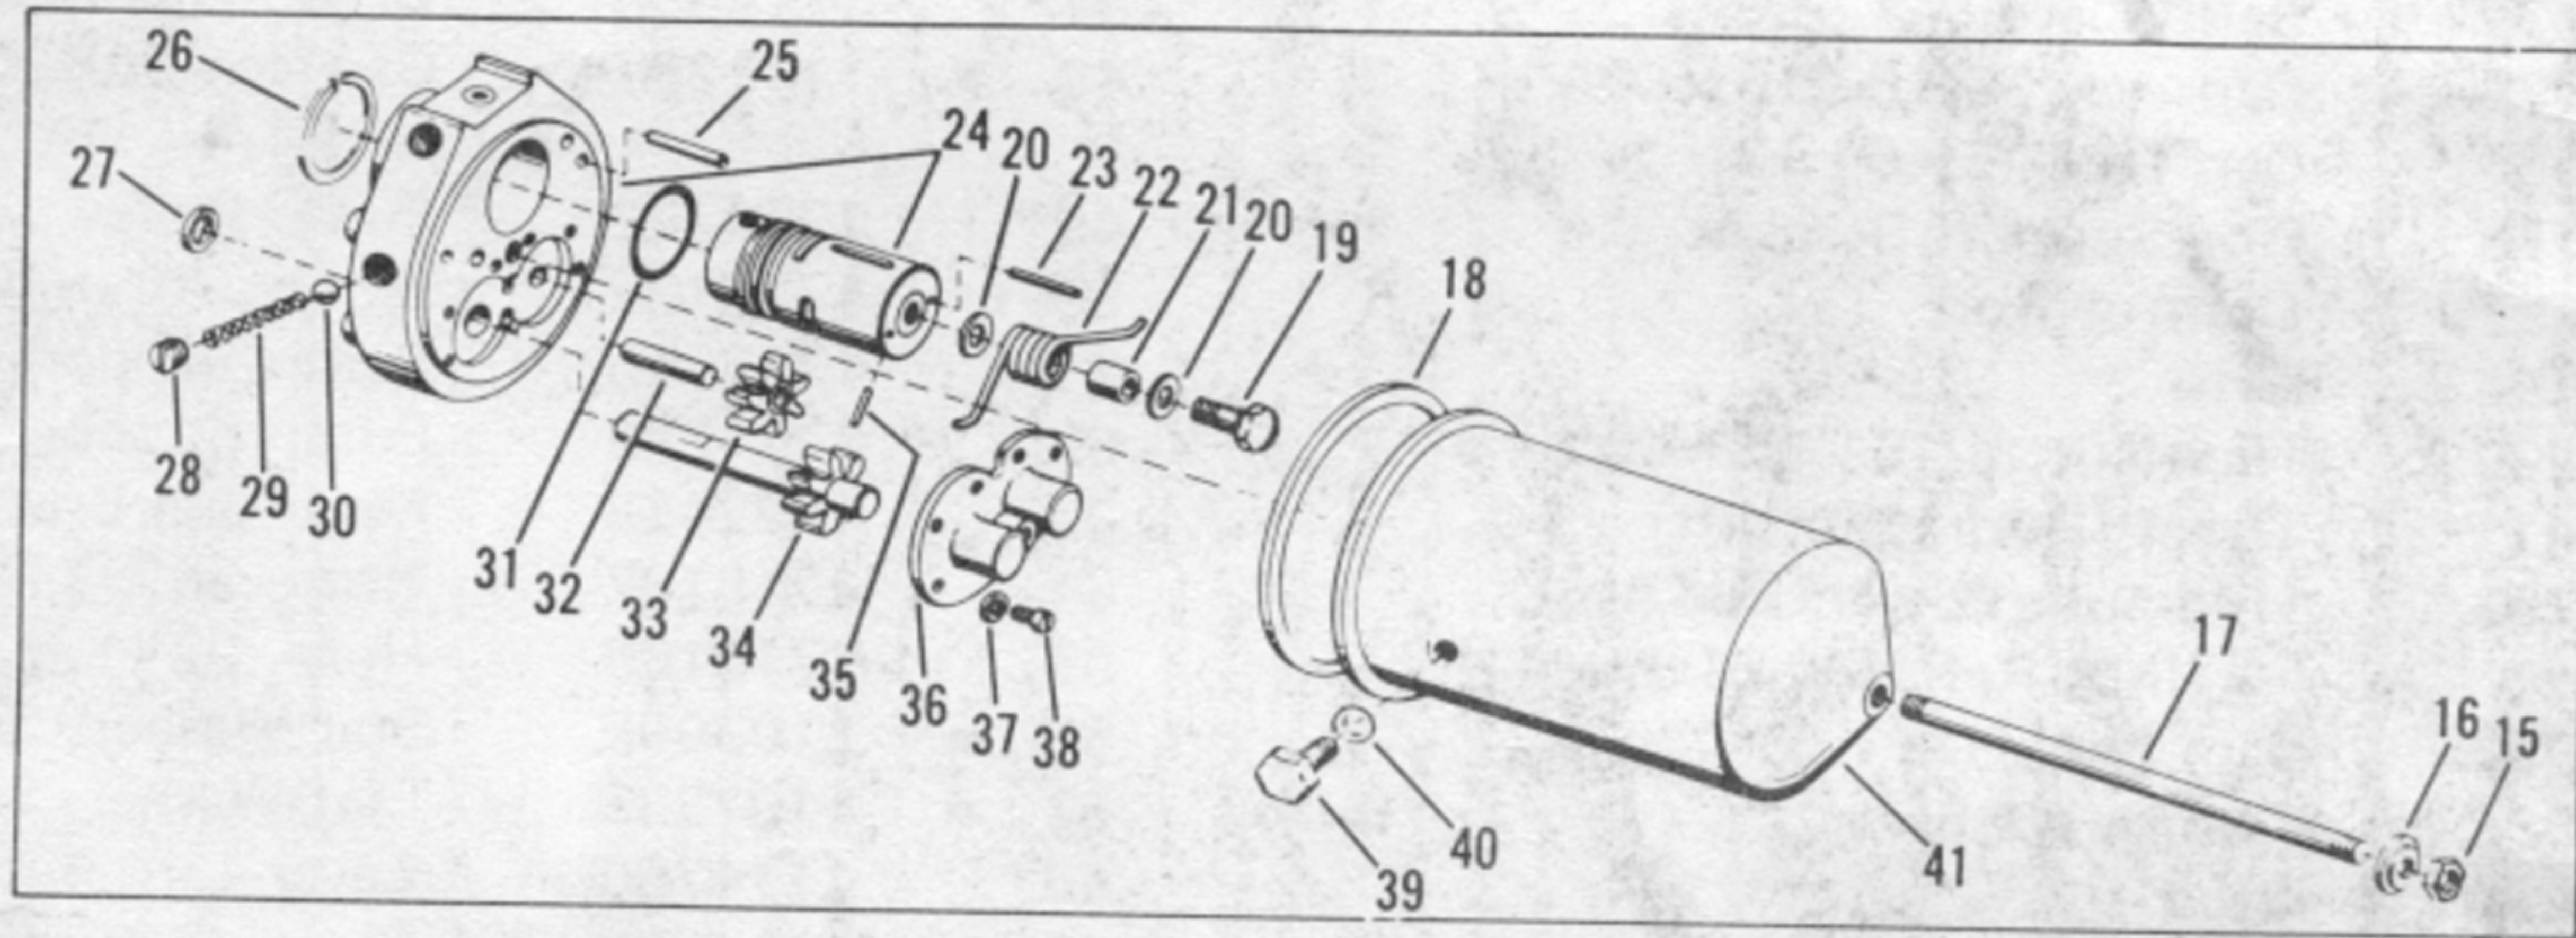

FMC FMC BOLENS FMC

HYDRAULIC LIFT KIT PARTS LIST MODEL 18709

REF. NO.	PART NO.	DESCRIPTION	NO. REQ'D.	REF. NO.	PART NO.	DESCRIPTION	NO. REQ'D.
1	● 1100045	Capscrew, 5/16 - 18 x 1	2	42	● 1100346	Cotter Pin, 3/32 x 3/4	3
2	● 1100242	Lockwasher, 5/16	9	43	1731433	Swivel Block	1
3	1716729	Spacer	4	44	1714784	Stud	1
4	● 1107382	Flat Washer	1	45	1714779	Adaptor	2
5	1714777	Rod Support	1	46	1103466	Set Screw, 5/16 - 18 x 3/8	1
6	1714774	Belt Guard	1	47	1714690	Drive Belt, 31	1
7	● 1100078	Capscrew, 5/16 - 18 x 7/8	2	48	● 1111267	Carriage Bolt, 5/16 - 18 x 1-1/4	4
8	● 1100088	Capscrew, 5/16 - 18 x 1/2	1	49	1714792	Pump Pulley	1
9	1714776	Rod Support Bracket	1	50	1732136	Mount Assembly	2
10	1714791	Control Rod	1	51	1722345	Pump Support	1
11	1715644	Grip	1	52	1714789	Pump Support	1
12	● 1186230	Hex Nut, 5/16 - 18	7	53	1722473	Mounting Bracket	1
13	1727411	Decal (Hydraulic Lift)	1	54	1718107	Hose, 25"	1
14	1714781	Hydraulic Power Unit Assy. (Incl. Ref. Nos. 15 thru 41)	1	55	1718106	Hose, 22"	1
15	● 1108887	Jam Nut, 3/8 - 16	1	56	● 1103995	Star Washer, 3/8	2
16	1722035	Comb. Washer	1	57	● 1107383	Flat Washer, 3/8	2
17	1722034	Stud	1	58	1714780	Lever Link	1
18	1722039	Gasket	1	59	1714788	Hydraulic Cylinder Assy. (Incl. Ref. Nos. 68 thru 76)	1
19	● 1106880	Capscrew, 5/16 - 18 x 1-1/8	1	60	● 1110110	Lock Nut, 1/2 - 13	2
20	● 1107382	Washer, 5/16 x 11/16	2	61	● 1100064	Capscrew, 1/2 - 13 x 1-1/2	1
21	1722022	Spring Sleeve	1	62	1714820	Lift Indicator	1
22	1722021	Return Spring	1	63	● 1100080	Capscrew, 1/2 - 13 x 2-3/4	1
23	1185874	Roll Pin	2	64	● 1100257	Washer, 1/2	1
24	*	Body and Spool Valve		65	1714783	Spacer	
25	1177158	Roll Pin	2	66	1714790	Mounting Bracket	1
26	1722036	Snap Ring	1	67	1105019	Elbow, 1/4 Street 90°	2
27	1722038	Oil Seal	1	68	1721625	Head	1
28	1722030	Relief Plug	1	69	1721626	"O" Ring	3
29	1722029	Relief Spring	1	70	1721627	Tube	1
30	1722028	Relief Ball	1	71	1727440	Decal (Lift Position)	1
31	1722037	"O" Ring	1	72	1721628	Washer	2
32	1722027	Idler Shaft	1	73	1728635	Piston Rod Assy., 5/8 Dia.	1
33	1722026	Idler Gear	1	74	1728636	Guide, 5/8 I.D.	1
34	1722025	Drive Gear & Shaft Assy.	1	75	1728637	"O" Ring, 5/8 I.D.	1
35	1185598	Roll Pin	2	76	1721632	Clevis	1
36	1722023	Cover	1	77	1713783	Spacer	4
37	● 1100240	Lockwasher	6	78	1111615	Screw - Hx. Hd. Cap., 3/8 - 16 x 3-1/2	2
38	● 1114850	Screw, No. 10 - 32 x 1/2 Fillister Head	6	79	1100243	Washer - Lock, 3/8	4
39	1722031	Filler Plug	1	80	1186231	Nut - Hex, 3/8 - 16	4
40	1722032	Fiber Washer	1	N.I.	1730354	Spray Paint, Black	
41	1722033	Reservoir	1				