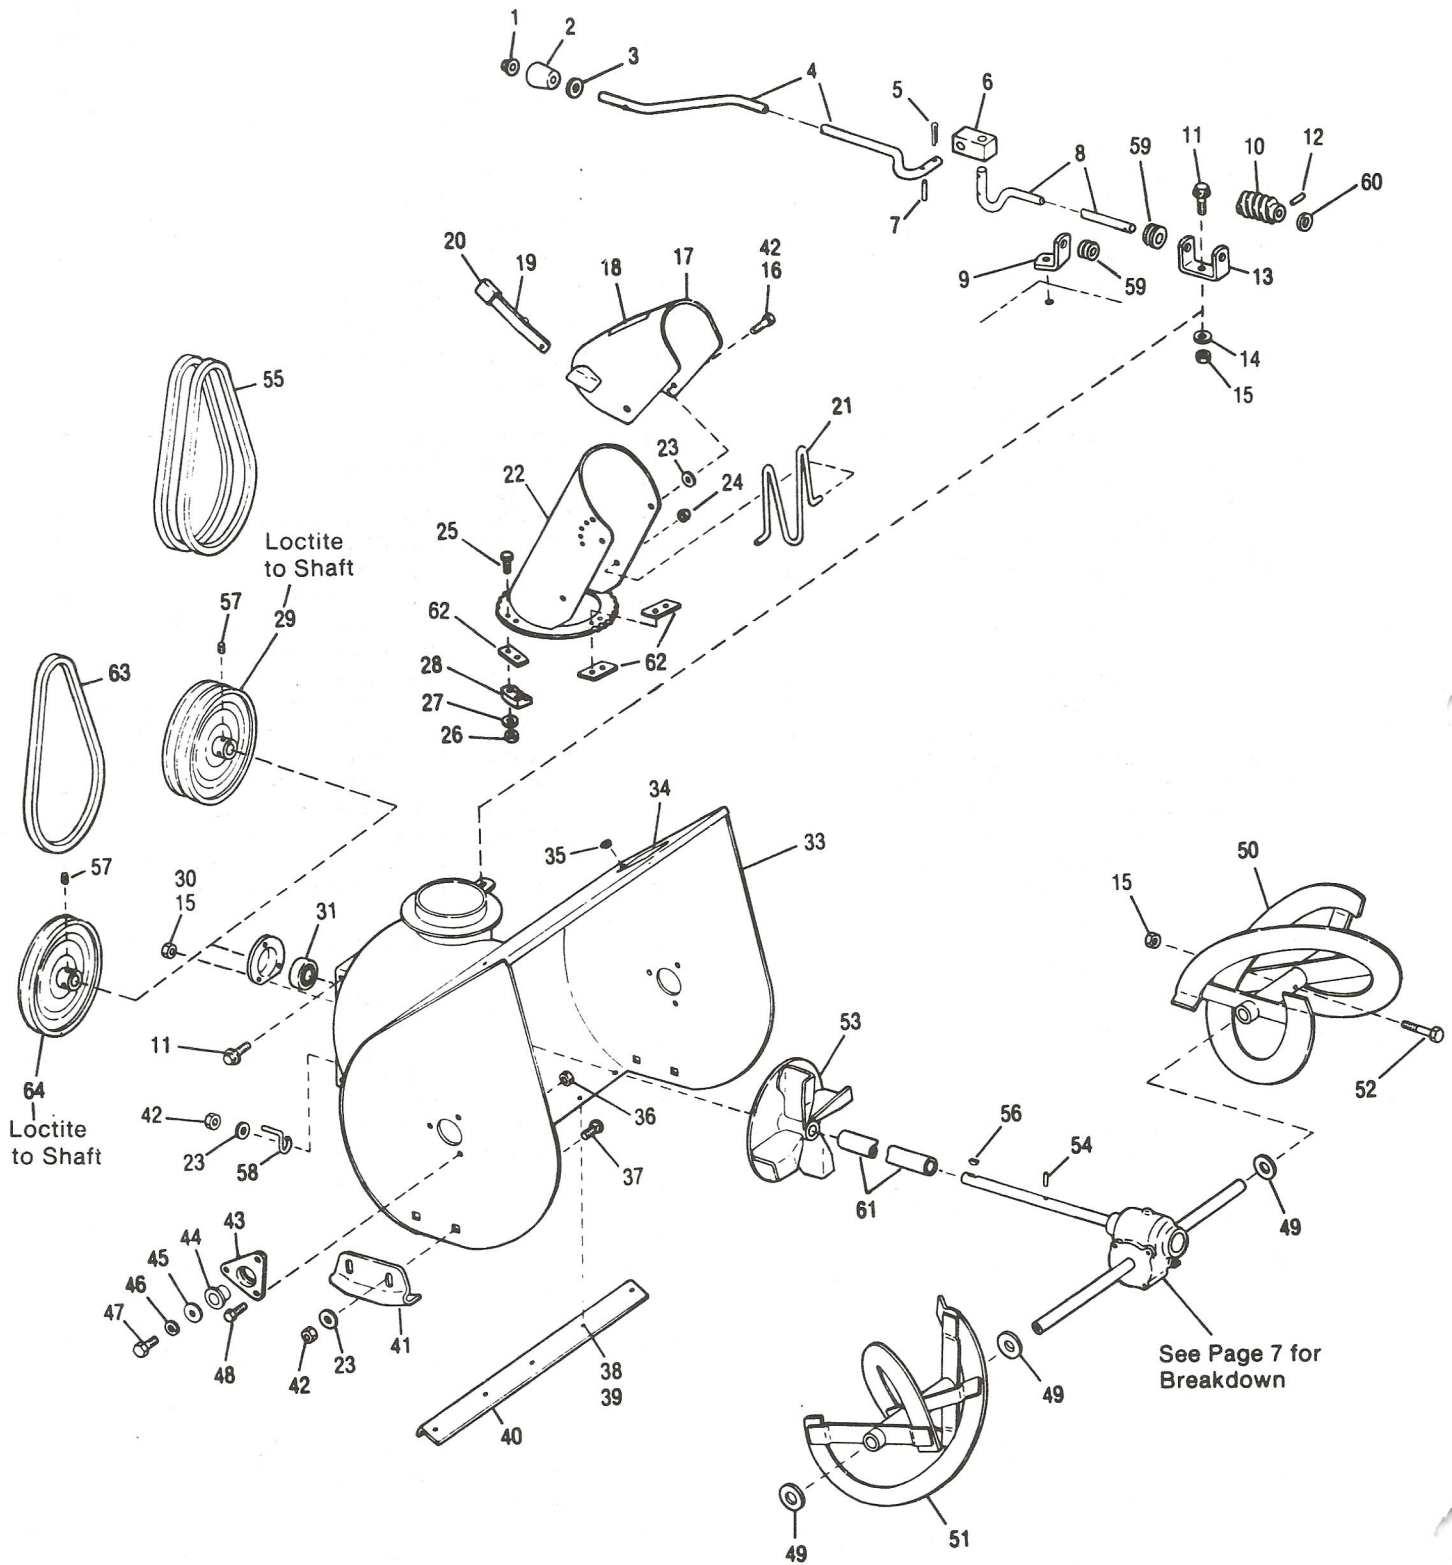

BOLENS 21 INCH SNOW THROWER

MODELS 5210 AND 5210 IS

REF. NO.	PART NO.	DESCRIPTION	NO. REQ'D.
1	1724791	Push On Cap	1
2	1735868	Knob	1
3	1890945	Flat Washer 3/8	1
4	1749283	Chute Control Crank	1
5	1185147	Cotter Pin 3/32 x 5/8	2
6	1714782	Swivel Block	1
7	1177625	Roll Pin 1/8 x 3/4	2
8	1749278	Chute Control Shaft	1
9	1744424	Crank Support	1
10	1724870	Worm Gear	1
11	• 1186328	Flange Screw 5/16 -18 x 3/4	5
12	1724885	Drive Pin 3/32 x 3/4	1
13	1735869	Gear Support	1
14	• 1100255	Flat Washer 5/16	1
15	1732499	Lock Nut 5/16-18	8
16	• 1100068	Hex Screw 3/8-16 x 3/4	2
17	1751305	Cap Ass'y (Incl. Ref. 18) (5210)	1
	1749275	Cap Ass'y (5210 IS)	1
18	1750692	Warning Decal	1
19	1723643	Adjusting Lever Ass'y	1
20	1737499	Grip	1
21	1722501	Chute Guard	1
22	1749280	Chute Ass'y	1
23	• 1107383	Flat Washer 3/8	8
24	1186048	Push Nut 3/16	2
25	1752461	Sems Screw #10-24 x 7/8	6
26	1737938	Lock Nut #10-24	6
27	1103959	Flat Washer #10	6
28	1724869	Hold Down Clip	3
29	1748441	Caster Sheave (1)	1
30	1103195	Hex Screw 5/16-18 x 5/8	3
31	1185809	Ball Bearing	1
32	1739488	Bearing Retainer	1
33	1751304	Housing Ass'y (Incl. Ref. 34) (5210)	1
	1749262	Housing Ass'y (5210 IS)	1

• Common Hardware - Purchase Locally

REF. NO.	PART NO.	DESCRIPTION	NO. REQ'D.
34	1750691	Warning Decal (5210)	1
	1743556	Warning Decal (5210 IS)	1
35	1750969	Plug	2
36	• 1734398	Lock Nut 1/4-20	6
37	• 1186126	Carriage Bolt 3/8-16 x 3/4	4
38	• 1186391	Flange Lock Nut 5/16-18	5
39	• 1712059	Carriage Bolt 5/16-18 x 1/2	5
40	1749281	Scraper Blade	1
41	1728567	Runner	2
42	• 1733398	Lock Nut 3/8-16	8
43	1720922	Support Bearing	2
44	1185846	Flange Bushing	2
45	• 1100257	Flat Washer 1/2	2
46	• 1100245	Lock Washer, 1/2	2
47	• 1100053	Hex Screw 1/2-13 x 3/4	2
48	• 1111599	Hex Screw 1/4-20 x 5/8	6
49	1185816	Spec. Washer	6
50	1740491	L.H. Auger Blade Ass'y	1
51	1740490	R.H. Auger Blade Ass'y	1
52	1750515	Shear Bolt 5/16-18	2
53	1740462	Impellor Ass'y	1
54	1185348	Roll Pin 1/4 x 1-1/4	1
55	1746376	V-Belt (Set of Two) (33.88) (1)	1
56	1104436	Woodruff Key 3/16 x 3/4	1
57	1733185	Sq. Set Screw 5/16-18 x 5/8	2
58	1750703	Belt Guide	2
59	1714243	Nylon Bushing (2)	2
60	1724892	Bowed Washer (2)	1
61	1753356	Sleeve (2)	1
62	1752460	Shim (2)	4
63	1752194	V-Belt - 36.00 (2)	1
64	1752212	Caster, Sheave (2)	1

(1) Serial Number 0100101 thru 0199999

(2) Serial Number 0200101 thru 0299999