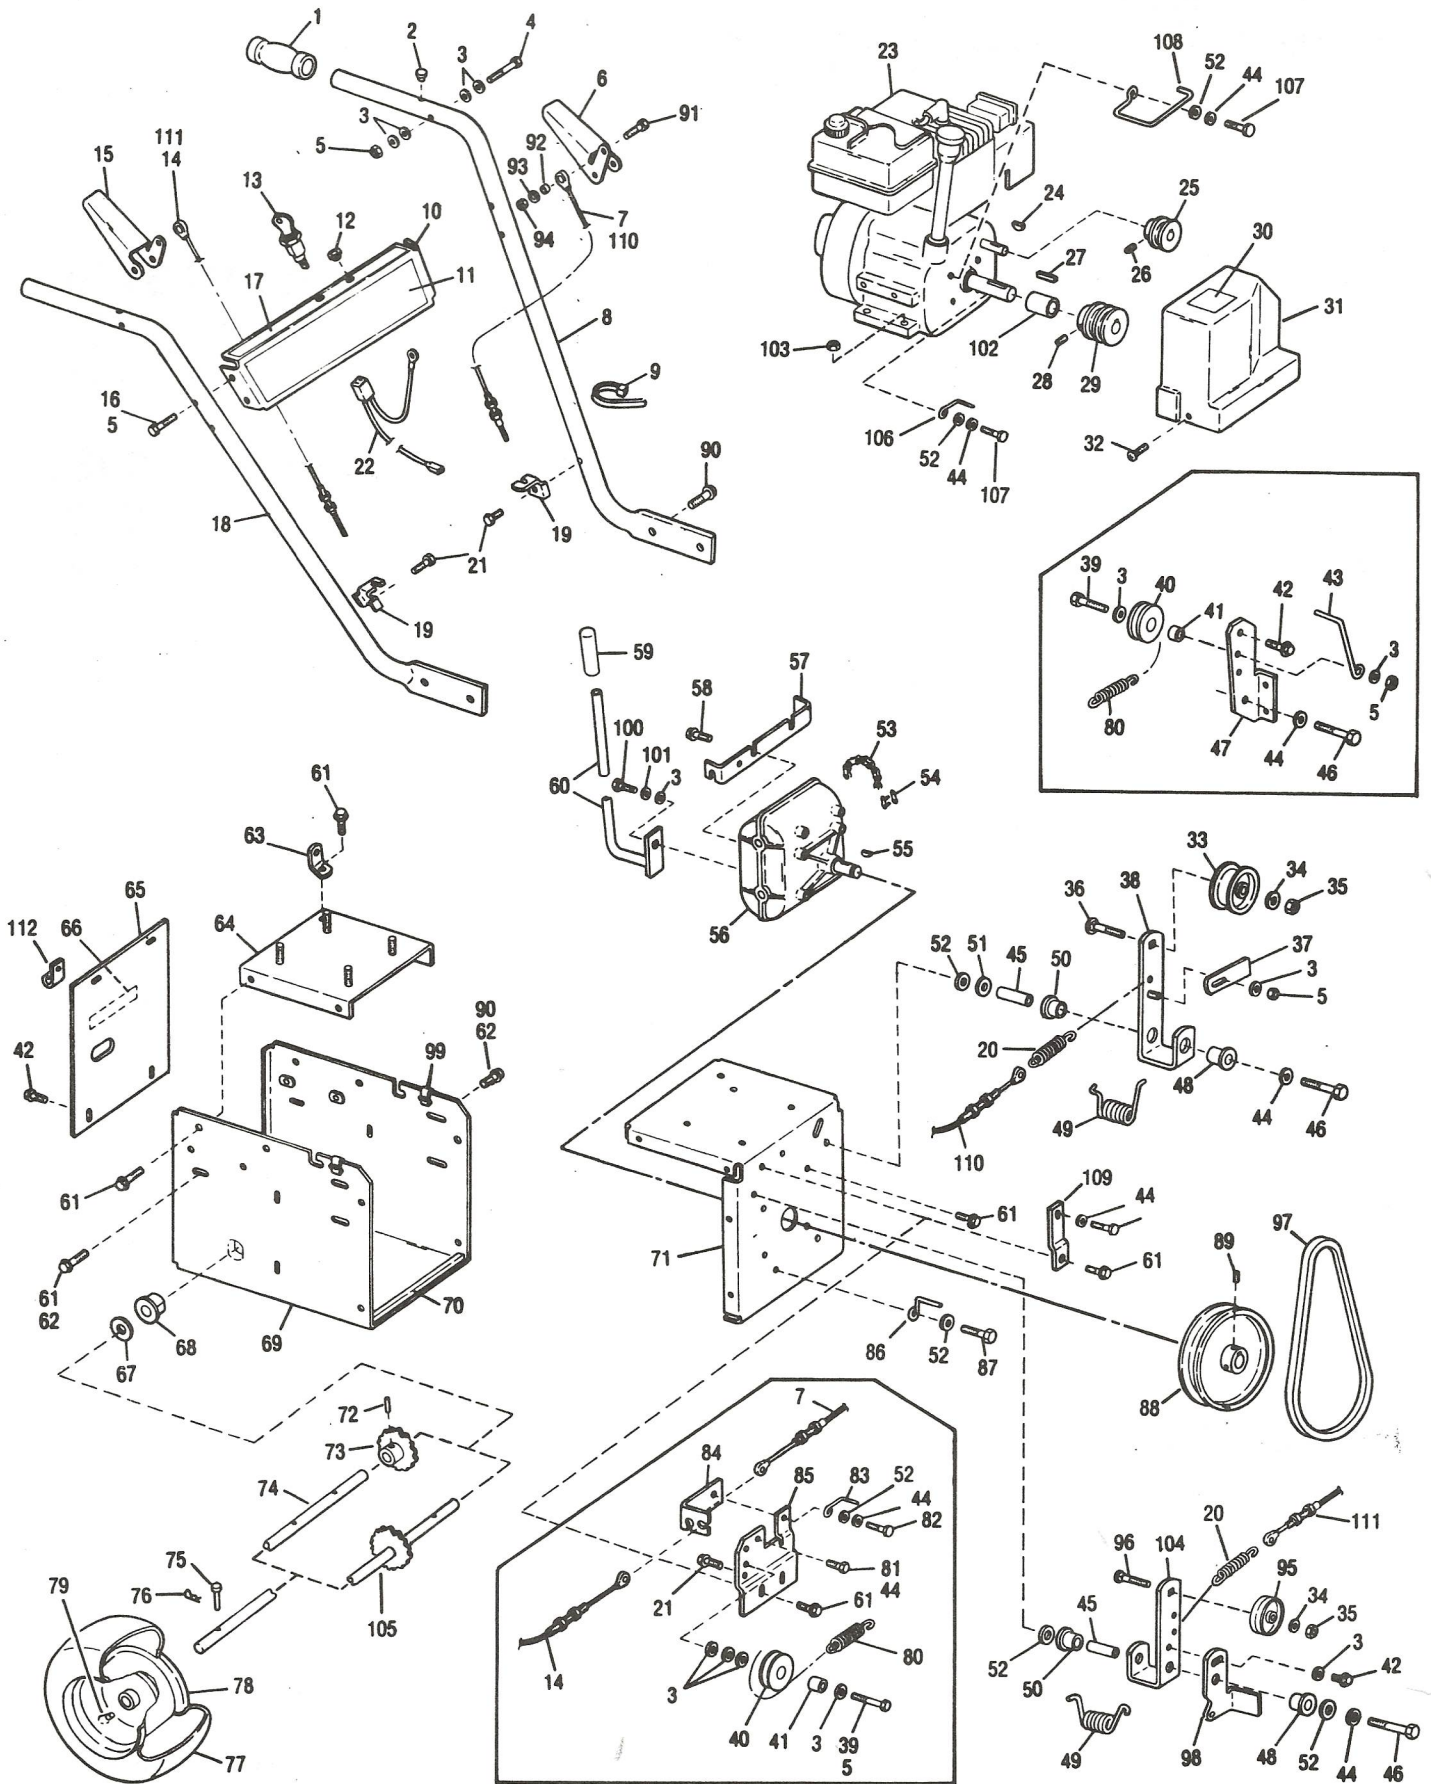


Bolens[®]

Snow Thrower

Model 5210

Serial Number
0100101 thru
0299999

Model 5210 IS

Serial Number
0100101 thru
0299999

Parts List

BOLENS 21 INCH SNOW THROWER

BOLENS 21 INCH SNOW THROWER

MODELS 5210 AND 5210 IS

REF. NO.	PART NO.	DESCRIPTION	NO. REQ'D.
1	1724791	Push On Cap	1
2	1735868	Knob	1
3	1890945	Flat Washer 3/8	1
4	1749283	Chute Control Crank	1
5	1185147	Cotter Pin 3/32 x 5/8	2
6	1714782	Swivel Block	1
7	1177625	Roll Pin 1/8 x 3/4	2
8	1749278	Chute Control Shaft	1
9	1744424	Crank Support	1
10	1724870	Worm Gear	1
11	• 1186328	Flange Screw 5/16 -18 x 3/4	5
12	1724885	Drive Pin 3/32 x 3/4	1
13	1735869	Gear Support	1
14	• 1100255	Flat Washer 5/16	1
15	1732499	Lock Nut 5/16-18	8
16	• 1100068	Hex Screw 3/8-16 x 3/4	2
17	1751305	Cap Ass'y (Incl. Ref. 18) (5210)	1
	1749275	Cap Ass'y (5210 IS)	1
18	1750692	Warning Decal	1
19	1723643	Adjusting Lever Ass'y	1
20	1737499	Grip	1
21	1722501	Chute Guard	1
22	1749280	Chute Ass'y	1
23	• 1107383	Flat Washer 3/8	8
24	1186048	Push Nut 3/16	2
25	1752461	Sems Screw #10-24 x 7/8	6
26	1737938	Lock Nut #10-24	6
27	1103959	Flat Washer #10	6
28	1724869	Hold Down Clip	3
29	1748441	Caster Sheave (1)	1
30	1103195	Hex Screw 5/16-18 x 5/8	3
31	1185809	Ball Bearing	1
32	1739488	Bearing Retainer	1
33	1751304	Housing Ass'y (Incl. Ref. 34) (5210)	1
	1749262	Housing Ass'y (5210 IS)	1