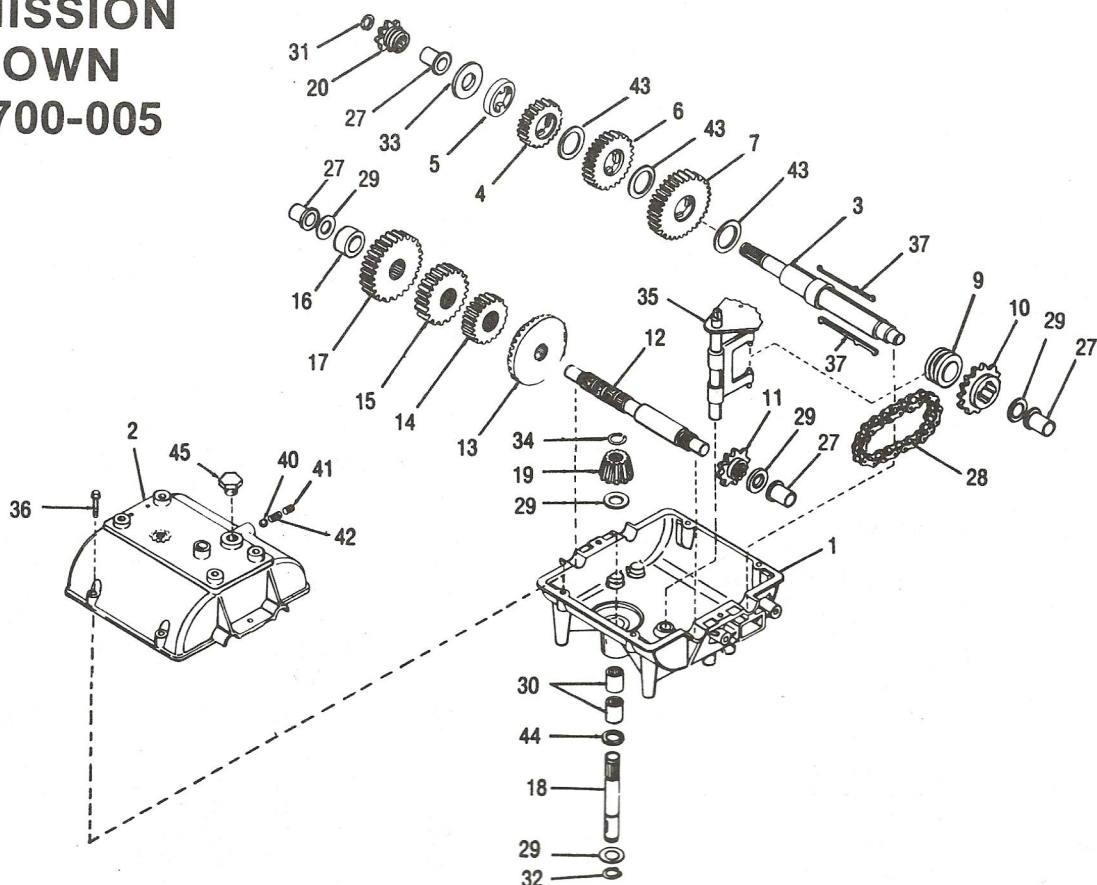

BOLENS 21 INCH SNOW THROWER

MODELS 5210 AND 5210 IS

REF. NO.	PART NO.	DESCRIPTION	NO. REQ'D.
1	1724791	Push On Cap	1
2	1735868	Knob	1
3	1890945	Flat Washer 3/8	1
4	1749283	Chute Control Crank	1
5	1185147	Cotter Pin 3/32 x 5/8	2
6	1714782	Swivel Block	1
7	1177625	Roll Pin 1/8 x 3/4	2
8	1749278	Chute Control Shaft	1
9	1744424	Crank Support	1
10	1724870	Worm Gear	1
11	• 1186328	Flange Screw 5/16 -18 x 3/4	5
12	1724885	Drive Pin 3/32 x 3/4	1
13	1735869	Gear Support	1
14	• 1100255	Flat Washer 5/16	1
15	1732499	Lock Nut 5/16-18	8
16	• 1100068	Hex Screw 3/8-16 x 3/4	2
17	1751305	Cap Ass'y (Incl. Ref. 18) (5210)	1
	1749275	Cap Ass'y (5210 IS)	1
18	1750692	Warning Decal	1
19	1723643	Adjusting Lever Ass'y	1
20	1737499	Grip	1
21	1722501	Chute Guard	1
22	1749280	Chute Ass'y	1
23	• 1107383	Flat Washer 3/8	8
24	1186048	Push Nut 3/16	2
25	1752461	Sems Screw #10-24 x 7/8	6
26	1737938	Lock Nut #10-24	6
27	1103959	Flat Washer #10	6
28	1724869	Hold Down Clip	3
29	1748441	Caster Sheave (1)	1
30	1103195	Hex Screw 5/16-18 x 5/8	3
31	1185809	Ball Bearing	1
32	1739488	Bearing Retainer	1
33	1751304	Housing Ass'y (Incl. Ref. 34) (5210)	1
	1749262	Housing Ass'y (5210 IS)	1

(1) Serial Number 0100101 thru 0199999

(2) Serial Number 0200101 thru 0299999

BOLENS 21 INCH SNOW THROWER

TRANSMISSION BREAKDOWN MODEL 700-005

ORDER ALL PARTS FROM YOUR LOCAL POWER PRODUCTS TECUMSEH ENGINE DEALER