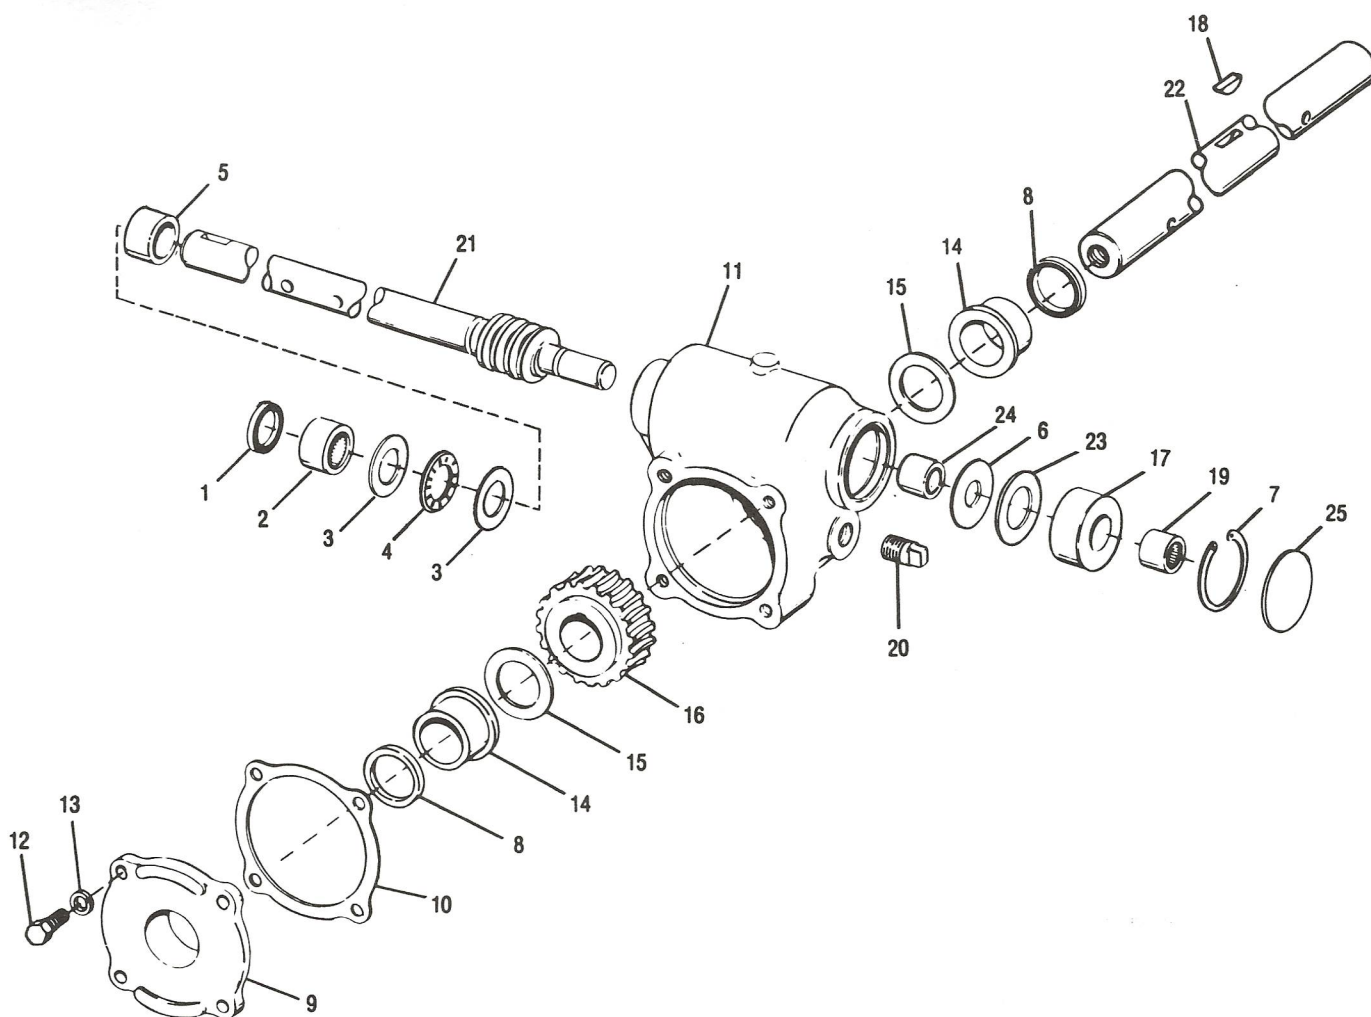

GEAR CASE ASSEMBLY

REF. NO.	PART NO.	DESCRIPTION	NO. REQ'D
1	1185224	Oil Seal	1
2	1185374	Needle Bearing	1
3	1185841	Thrust Race	2
4	1185431	Thrust Bearing	1
5	1741774	Spacer	1
6	1185842	Washer	1
7	1118726	Retaining Ring, Internal	1
8	1185266	Oil Seal	2
9	1720910	Gear Case Cover	1
10	1720941	Cover Gasket	1
11	1735894	Gear Case Only	1
12 •	1111599	Capscrew, 1/4-20 x 5/8.....	4
13 •	1100241	Lockwasher, 1/4	4
14	1185728	Flange Bearing	2

REF. NO.	PART NO.	DESCRIPTION	NO. REQ'D
15	1185815	Thrust Race	2
16	1720933	Worm Gear, 20T	1
17	1720763	Spacer	1
18	1100276	Woodruff Key, 1/4 x 7/8	1
19	1185568	Needle Bearing	1
20	1105620	Square Head Plug, 1/4-18 NPT	1
21	1740468	Impeller Shaft	1
22	1740472	Auger Shaft	1
23	1185840	Thrust Race	1
24	1741775	Spacer	1
25	1112634	Expansion Plug	1
NI	1723456	Gear Lube, EP 90	

• Common Hardware - Purchase Locally (Grade 5 where applicable)