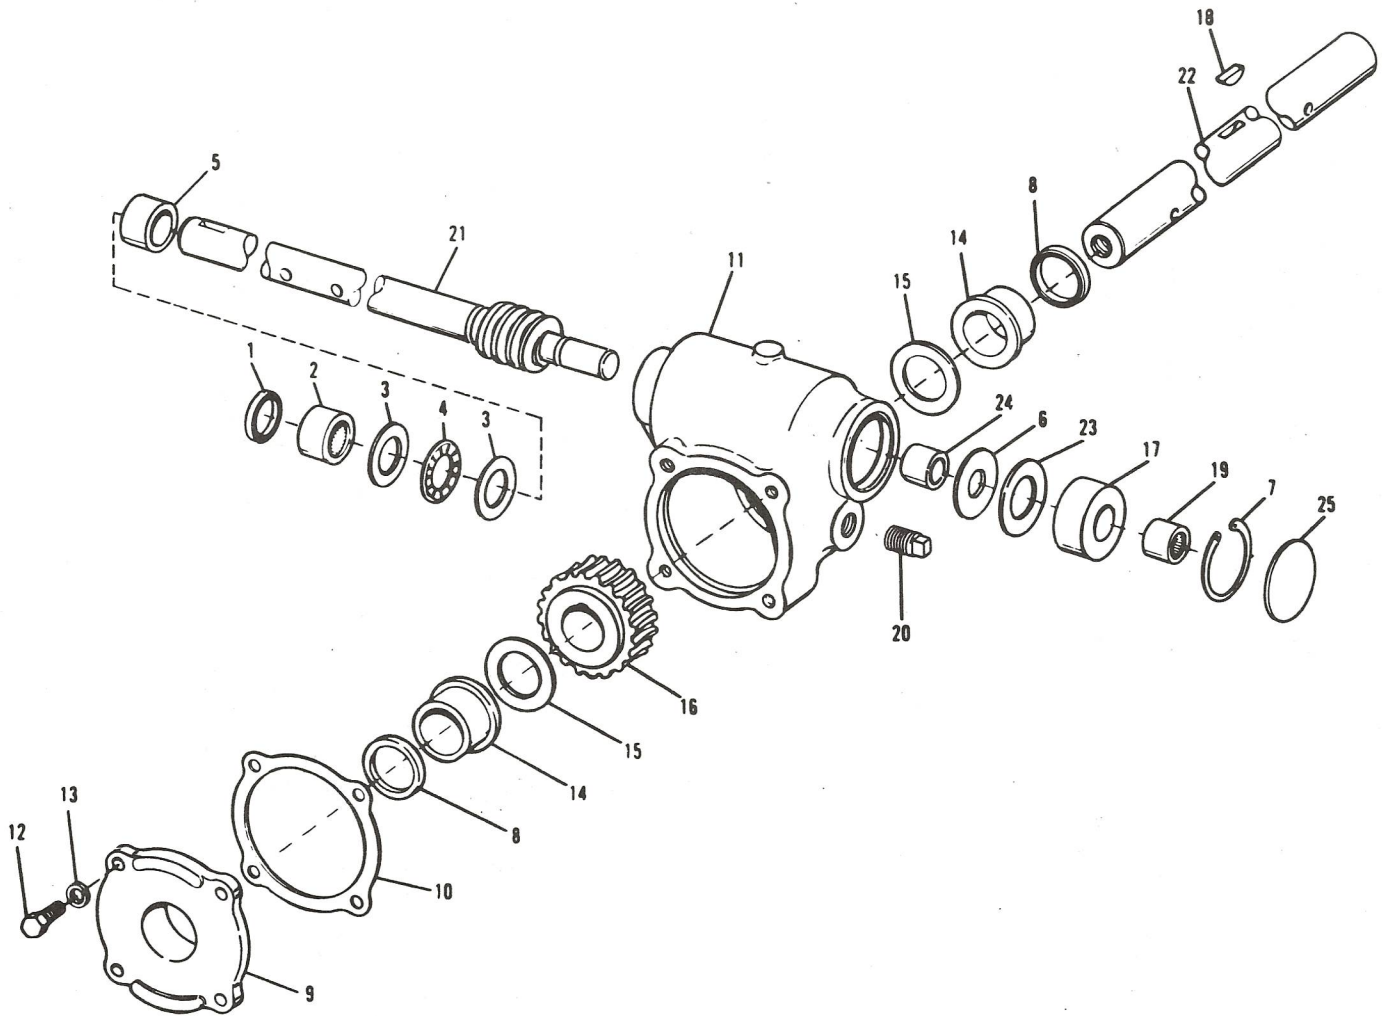

Bolens Snow Thrower

Gear Case Assembly

Ref #	Part #	Description	Qty.
1	1185224	Oil Seal.....	1
2	1185374	Needle Bearing.....	1
3	1185841	Thrust Race.....	2
4	1185431	Thurst Bearing.....	1
5	1741774	Spacer.....	1
6	1185842	Washer.....	1
7	1188726	Retaining Ring, Internal.....	1
8	1185266	Oil Seal.....	2
9	1720910	Gear Case Cover.....	1
10	1720941	Cover Gasket.....	1
11	1735894021	Gear Case Only.....	1
12	• 1111599	CapscREW, 1/4-20 x 5/8.....	4
13	• 1100241	Lockwasher, 1/4.....	4

Ref #	Part #	Description	Qty.
14	1185728	Flange Bearing.....	2
15	1185818	Thrust Race.....	2
16	1720933	Worm Gear, 20T.....	1
17	1720763	Spacer.....	1
18	1100276	Woodruff Key, 1/4 x 7/8.....	1
19	1185568	Needle Bearing.....	1
20	1105620	Square Head Plug, 1/4-18 NPT.....	1
21	1739790	Impeller Shaft.....	1
22	1720894	Auger Shaft (1026).....	1
23	1185840	Thrust Race.....	1
24	1741775	Spacer.....	1
25	1112634	Expansion Plug.....	1
NI	1723456	Gear Lube, EP 90.....	NA

• Common hardware, purchase locally, grade 5 where applicable.