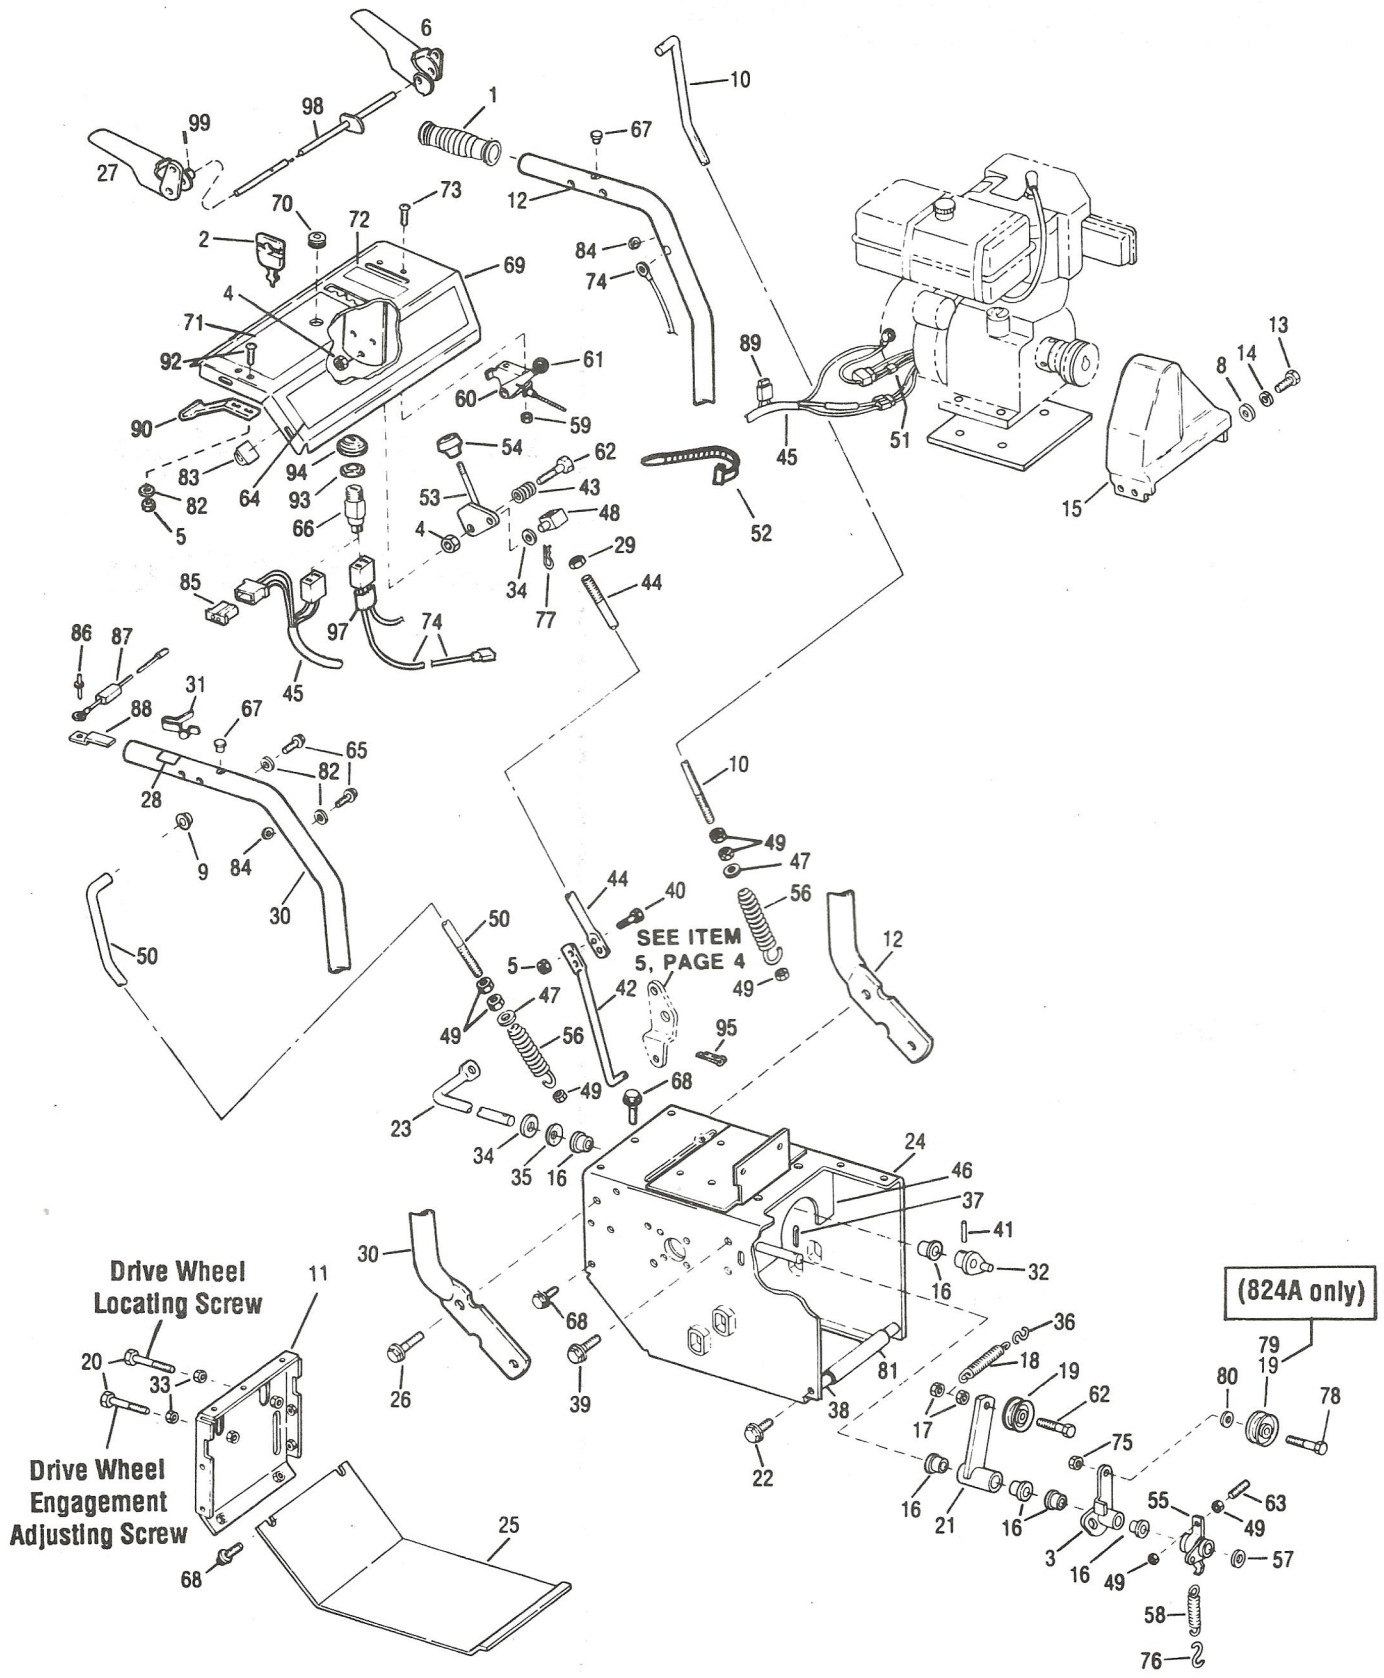

Bolens Snow Thrower

Trim, Control, and Frame Assembly

Model 824A and 1026

Ref #	Part #	Description	Qty.
1	1745576	Handle Grip.....	2
2	1753986	Key Only	1
3	1739937	Idler Arm	1
4	• 1733398	Lock Nut 5/16.....	2
5	1734398	Hex Lock Nut, 1/4-20	2
6	1760265021	L.H. Control Handle	1
8	• 1107382	Flat Washer, 5/16	2
9	1728072	Push Nut.....	2
10	1757838	Wheel Drive Clutch Rod.....	1
11	1757828021	Back Plate	1
12	1757831021	L.H. Handle Bar.....	1
13	• 1100044	Hex Hd. Screw, 5/16-18 x 3/4.....	2
14	• 1100255	Flat Washer, 5/16	2
15	1755775	Belt Guard	1
16	1715716	Bushing	6
17	1185506	Self Locking Jam Nut, 3/8-16	2
18	1740011	Extension Spring	1
19	1729440	Idler (824A)	2
	1729440	Idler (1026)	1
20	• 1186334	Fl. Screw, 5/16-18 x 1-3/4	2
21	1739935	Idler Arm	1
22	1186329	Fl. Hd. Screw, 5/16-18 x 3/4	2
23	1757841	Control Arm	1
24	1745857021	Frame	1
25	1739838021	Bottom Cover	1
26	• 1186345	Flange Screw, 3/8-15 x 3/4	4
27	1760120021	R.H. Control Handle	1
28	1755799	Decal, Interlock.....	1
29	• 1186231	Hex Nut, 3/8-16	1
30	1757832021	R.H. Handle Bar	1
31	1745674	Snap Button.....	1
32	1739932	Control Arm	1
33	• 1186258	Hex Nut, 5/16-18	2
34	• 1890234	Lock Washer, 1/2.....	2
35	1706782	Bowed Washer.....	1
36	1740989	Hook	1
37	• 1100356	Cotter Pin, 3/32 x 1	1
38	1739756	Cross Member	1
39	1724491	Screw, Fl. Lock 5/16-18 x 3/4.....	5
40	• 1100805	Hex Screw 1/4-20 x 3/4	2
41	1743493	Drive Pin, 1/8 x 3/4.....	1
42	1758154	Control Rod, Lower	1
43	1713167	Compression Spring.....	1
44	1758153	Control Rod, Upper.....	1
45	1748837	Wiring Harness	1
46	1754272	Support Ass'y	1
47	• 1100241	Lock Washer 1/4.....	2
48	1727053	Pivot Block	1
49	• 1186229	Hex Nut, 1/4-20	8
50	1757839	Auger Control Rod.....	1
51	1721038	Connector	1

Ref #	Part #	Description	Qty.
52	1735531	Cable Tie	4
53	1758216	Speed Control Arm Assembly.....	1
54	1757842	Knob	1
55	1739941	Brake Arm Assembly	1
56	1739745	Extension Spring	2
57	• 1107385	Flat Washer 1/2"	2
58	1740990	Extension Spring	1
59	• 1185985	Ext. Lockwasher Nut, No. 10	2
60	1741648	Throttle Control (Incl. Ref. 61).....	1
61	1737118	Control Knob	1
62	• 1100086	Hex Screw, 3/8-16 x 1-3/4.....	2
63	1741847	Socket Hd. Screw, 1/4-20 x 1-1/4.....	1
64	1755865	Decal (Logo) (824A)	1
	1755866	Decal (Logo) (1026)	1
65	• 1754128	Flange Lock Screw, 1/4-20 x 5/8	4
66	1758145	Ignition Switch (Incl. Ref. 2).....	1
67	1750796	Wear Button.....	2
68	1724491	Thd. Form Screw 5/16-18 x 3/4.....	9
69	1763799	Console Ass'y. w/decals	1
70	1185585	Flip Grommet.....	1
71	1757845	Decal, Instructions.....	1
72	1755804	Decal, Throttle Control.....	1
73	• 1115815	Rd. Hd. Screw, No. 10-24 x 5/8.....	2
74	1768837	Lead Ass'y	1
75	• 1733398	Lock Nut, 3/8-16	1
76	1742250	Hook	1
77	1703011	Spring Clip.....	1
78	• 1100048	Hex Screw, 3/8-16 x 2	1
	1100047	Hex Screw 3/8-16 x 1-1/2 (824A)	1
79	1735914	Flat Idler	1
80	1708755	Flat Washer	1
81	1746607	Tube	1
82	• 1107381	Flat Washer, 1/4.....	4
83	1744879	Cord Clip	2
84	1748835	Bushing	2
85	1748836	Connector Body	1
86	1186424	Pop Rivet 1/8.....	2
87	1746515	Resistor Ass'y.....	2
88	1746516	Clamp	2
89	•	7.5 Amp Fuse.....	1
90	1757823	Flat Spring	1
92	• 1115931	Rd. Hd. Machine Screw 1/4-20	2
93	1758146	Switch Nut	1
94	1758147	Switch Cap.....	1
95	• 1100346	Cotter Pin 3/32 x 3/4	1
98	1760125	Rod, Ass'y Control.....	1
99	1737015	Pin, Roll.....	1

• Common hardware, purchase locally; grade 5 where applicable.