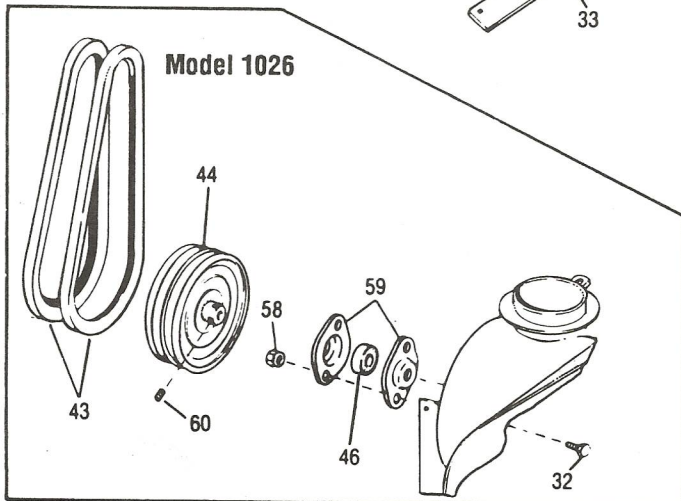

Bolens Snow Thrower

Caster Assembly

Ref #	Part #	Description	Qty.
1	1186329	Screw, Fl. Lock 5/16-18 x 3/4	1
2	1185403	Retainer	1
3	1757843	Knob	1
4	• 1107383	Flat Washer, 3/8	7
5	1737499	Grip	1
6	1185984	Fl. Lock Nut 3/8-16	1
7	1177625	Roll Pin, 1/8 x 3/4	5
8	1186048	Push Nut	2
9	1714782	Swivel Block	2
10	• 1186391	Lock Nut, 5/16-18	5
11	1754424	Crank Support	1
12	1756141	Chute Control Shaft	1
13	1735869	Gear Support	1
14	• 1100044	Hex Head Capscrew, 5/16-18 x 3/4	2
15	1724870	Worm, 6 Thread, L.H.	1
16	1724885	Drive Pin, 3/32 x 3/4	1
17	• 1107382	Flat Washer, 5/16	3
18	1756644021	Housing Ass'y. w/Decal 32" (Incl. Ref. 19) (1026)	1
	1756645021	Housing Ass'y. w/Decal 24" (Incl. Ref. 19) (824)	1
19	1750691	Decal (Warning)	1
20	• 1734398	Lock Nut, 1/4-20	6
21	• 1186126	Carriage Bolt, 3/8-16 x 3/4	4
22	1757836	Chute Control Crank	1
23	1745799040	Fan	1
24	1104436	Woodruff Key, 3/16 x 3/4	1
25	1185348	Roll Pin, 1/4 x 1-1/4	2
26	1185803	Grease Fitting	4
27	1720867	Shear Bolt	4
28	1725113040	Auger, R.H. (1026)	1
	1725116040	Auger, R.H. (824A)	1
29	1185816	Special Washer, 1-1/64 dia.	6
30	• 1100068	Hex Capscrew, 3/8-16 x 3/4	2
31	1725112040	Auger, L.H. (1026)	1
	1725116040	Auger, L.H. (824A)	1
32	• 1186098	Carriage Bolt, 5/16-18 x 3/4	2
33	1758136021	Scraper Blade (1026)	1
	1750553021	Scraper Blade (824A)	1
34	1728567021	Runner	2
35	• 1733398	Lock Nut, 3/8-16	6
36	• 1111599	Hex Capscrew, 1/4-20 x 5/8	6

Ref #	Part #	Description	Qty.
37	• 1100053	Hex Capscrew, 1/2-13 x 3/4	2
38	• 1100245	Lockwasher, 1/2	2
39	• 1100257	Flat Washer, 1/2	2
40	1185846	Flange Bushing	2
41	1720922	Bearing Support	2
42	1185798	Fl. Lock Screw, 3/8-16 x 1/2	2
43	1739945	V-Belt, 38" Set (1026)	1
	1739944	V-Belt, 38" Set (824A)	1
44	1736000	Auger Sheave (1026)	1
	1735282	Auger Sheave (824A)	1
45	• 1186097	Carriage Bolt 5/16-18 x 5/8	5
46	1741640	Ball Bearing	1
47	• 1737938	Lock Nut, No. 10-24	8
48	• 1103959	Flat Washer, No. 10	6
49	1724869	Clip	3
50	• 1752461	Hex Head Sems Machine Screw, No. 10-24 x 7/8	6
51	1757840	Chute Control Support	1
52	1754433	Chute Control Rod (1026)	1
	1757824	Chute Control Rod (824A)	1
53	1750692	Decal (Warning)	1
54	1723643	Adjusting Lever	1
55	1743387	Guard, Chute	1
56	1185147	Cotter Pin, 3/32 x 1/2	4
57	1737940	Truss Screw 10-24 x 3/8	2
58	• 1732499	Lock Nut 5/16-18	8
59	1185838	Flange Bearing	2
60	1737419	Set Screw, 5/16-18 x 3/4	2
61	1752460	Shim	3
62	1714243	Nylon Bushing	2
63	1737957	Nylon Washer	2
64	1754572	Support Housing	1
65	1755749	Sleeve	1
66	1753935021	Discharge Chute Ass'y	1
67	1756642	Discharge Cap w/Decal	1
68	1750969	Button Plug	2
69	1758058	Spun Silver Inlay	1
70	1890945	Flat Washer 3/8	1
71	1758590	Decal, Logo (1026)	1
	1758589	Decal, Logo (824A)	1
NI	1723479	Grease, Multi-Purpose 8 oz.	NA

• Common hardware; purchase locally, grade 5 where applicable.