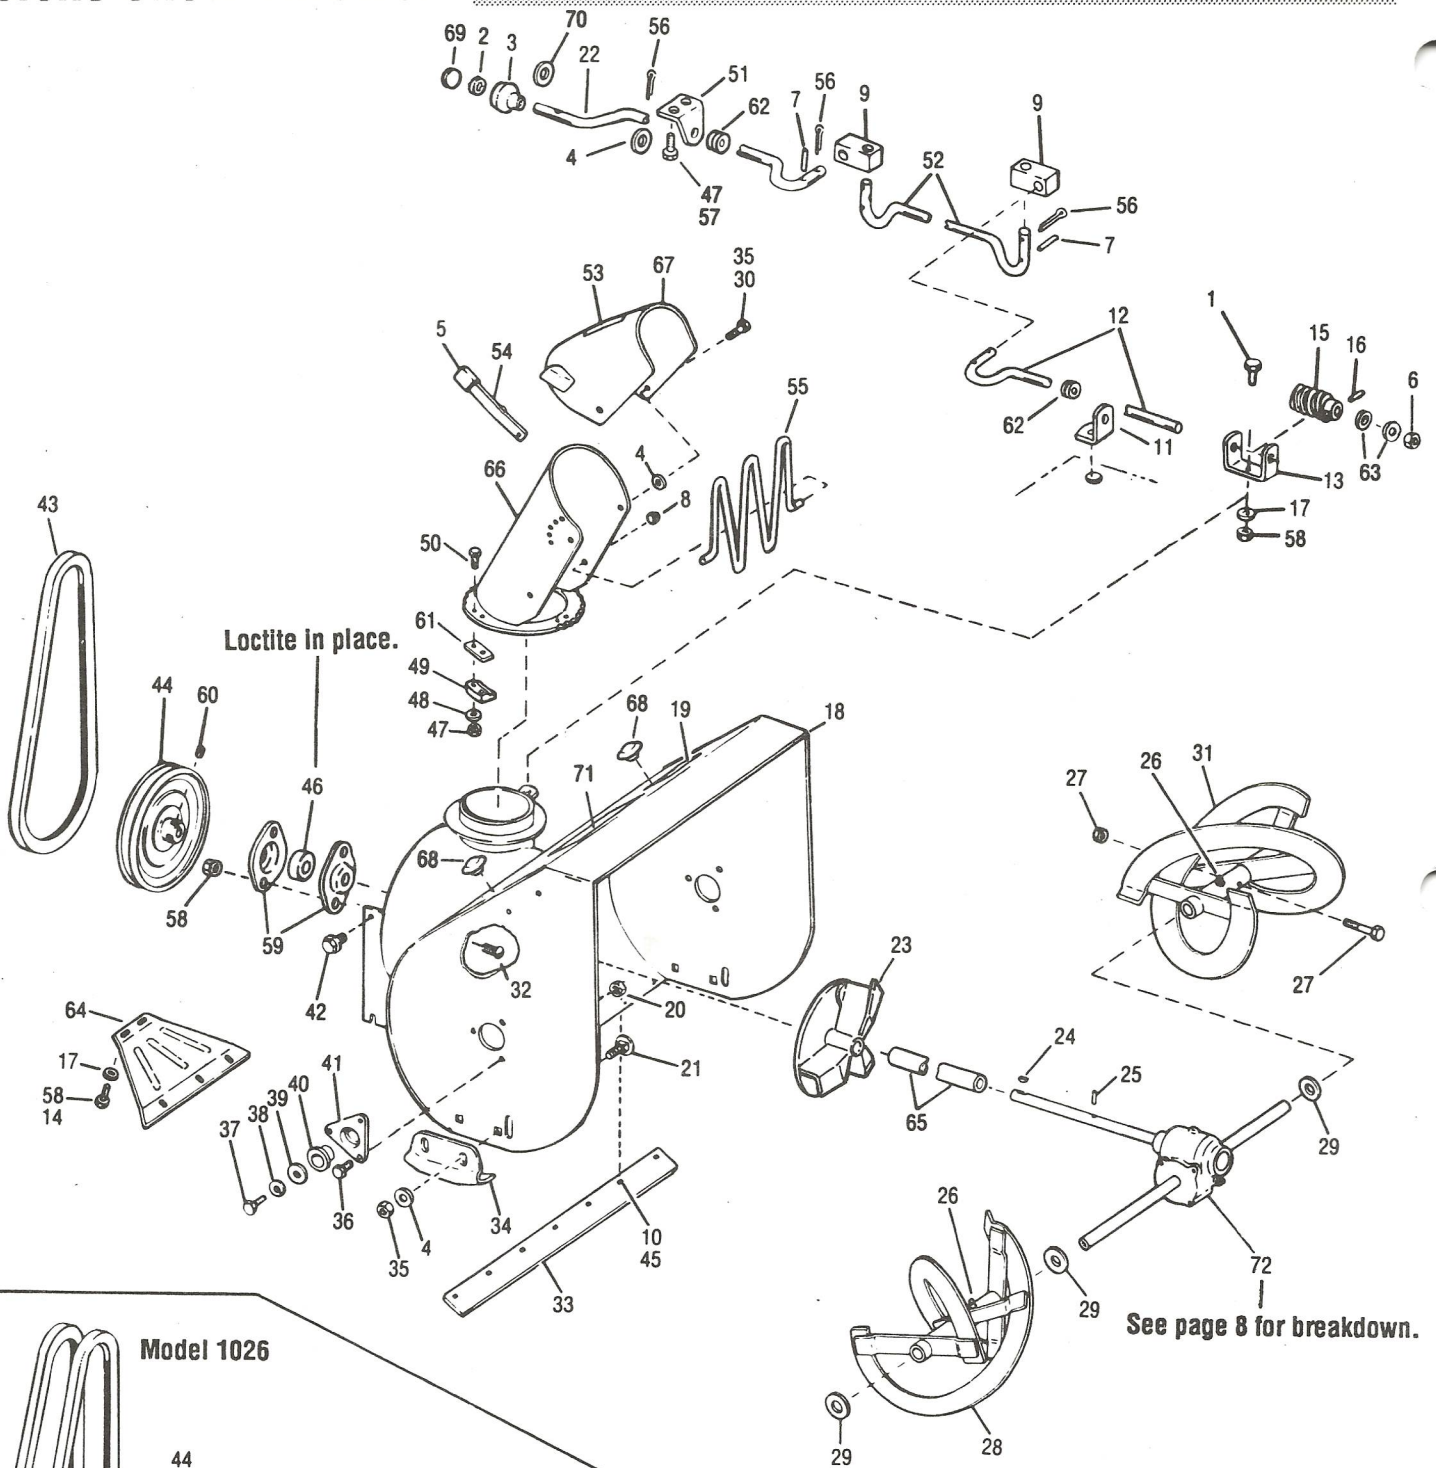

Bolens Snow Thrower

Caster Assembly

Ref #	Part #	Description	Qty.
1	1186329	Screw, Fl. Lock 5/16-18 x 3/4	1
2	1185403	Retainer	1
3	1757843	Knob	1
4	• 1107383	Flat Washer, 3/8	7
5	1737499	Grip	1
6	1185984	Fl. Lock Nut 3/8-16	1
7	1177625	Roll Pin, 1/8 x 3/4	5
8	1186048	Push Nut	2
9	1714782	Swivel Block	2
10	• 1186391	Lock Nut, 5/16-18	5
11	1754424	Crank Support	1
12	1756141	Chute Control Shaft	1
13	1735869	Gear Support	1
14	• 1100044	Hex Head Capscrew, 5/16-18 x 3/4	2
15	1724870	Worm, 6 Thread, L.H.	1
16	1724885	Drive Pin, 3/32 x 3/4	1
17	• 1107382	Flat Washer, 5/16	3
18	1756644021	Housing Ass'y. w/Decal 32" (Incl. Ref. 19) (1026)	1
	1756645021	Housing Ass'y. w/Decal 24" (Incl. Ref. 19) (824)	1
19	1750691	Decal (Warning)	1
20	• 1734398	Lock Nut, 1/4-20	6
21	• 1186126	Carriage Bolt, 3/8-16 x 3/4	4
22	1757836	Chute Control Crank	1
23	1745799040	Fan	1
24	1104436	Woodruff Key, 3/16 x 3/4	1
25	1185348	Roll Pin, 1/4 x 1-1/4	2
26	1185803	Grease Fitting	4
27	1720867	Shear Bolt	4
28	1725113040	Auger, R.H. (1026)	1
	1725116040	Auger, R.H. (824A)	1
29	1185816	Special Washer, 1-1/64 dia.	6
30	• 1100068	Hex Capscrew, 3/8-16 x 3/4	2
31	1725112040	Auger, L.H. (1026)	1
	1725116040	Auger, L.H. (824A)	1
32	• 1186098	Carriage Bolt, 5/16-18 x 3/4	2
33	1758136021	Scraper Blade (1026)	1
	1750553021	Scraper Blade (824A)	1
34	1728567021	Runner	2
35	• 1733398	Lock Nut, 3/8-16	6
36	• 1111599	Hex Capscrew, 1/4-20 x 5/8	6

Ref #	Part #	Description	Qty.
37	• 1100053	Hex Capscrew, 1/2-13 x 3/4	2
38	• 1100245	Lockwasher, 1/2	2
39	• 1100257	Flat Washer, 1/2	2
40	1185846	Flange Bushing	2
41	1720922	Bearing Support	2
42	1185798	Fl. Lock Screw, 3/8-16 x 1/2	2
43	1739945	V-Belt, 38" Set (1026)	1
	1739944	V-Belt, 38" Set (824A)	1
44	1736000	Auger Sheave (1026)	1
	1735282	Auger Sheave (824A)	1
45	• 1186097	Carriage Bolt 5/16-18 x 5/8	5
46	1741640	Ball Bearing	1
47	• 1737938	Lock Nut, No. 10-24	8
48	• 1103959	Flat Washer, No. 10	6
49	1724869	Clip	3
50	• 1752461	Hex Head Sems Machine Screw, No. 10-24 x 7/8	6
51	1757840	Chute Control Support	1
52	1754433	Chute Control Rod (1026)	1
	1757824	Chute Control Rod (824A)	1
53	1750692	Decal (Warning)	1
54	1723643	Adjusting Lever	1
55	1743387	Guard, Chute	1
56	1185147	Cotter Pin, 3/32 x 1/2	4
57	1737940	Truss Screw 10-24 x 3/8	2
58	• 1732499	Lock Nut 5/16-18	8
59	1185838	Flange Bearing	2
60	1737419	Set Screw, 5/16-18 x 3/4	2
61	1752460	Shim	3
62	1714243	Nylon Bushing	2
63	1737957	Nylon Washer	2
64	1754572	Support Housing	1
65	1755749	Sleeve	1
66	1753935021	Discharge Chute Ass'y	1
67	1756642	Discharge Cap w/Decal	1
68	1750969	Button Plug	2
69	1758058	Spun Silver Inlay	1
70	1890945	Flat Washer 3/8	1
71	1758590	Decal, Logo (1026)	1
	1758589	Decal, Logo (824A)	1
NI	1723479	Grease, Multi-Purpose 8 oz.	NA

• Common hardware; purchase locally, grade 5 where applicable.