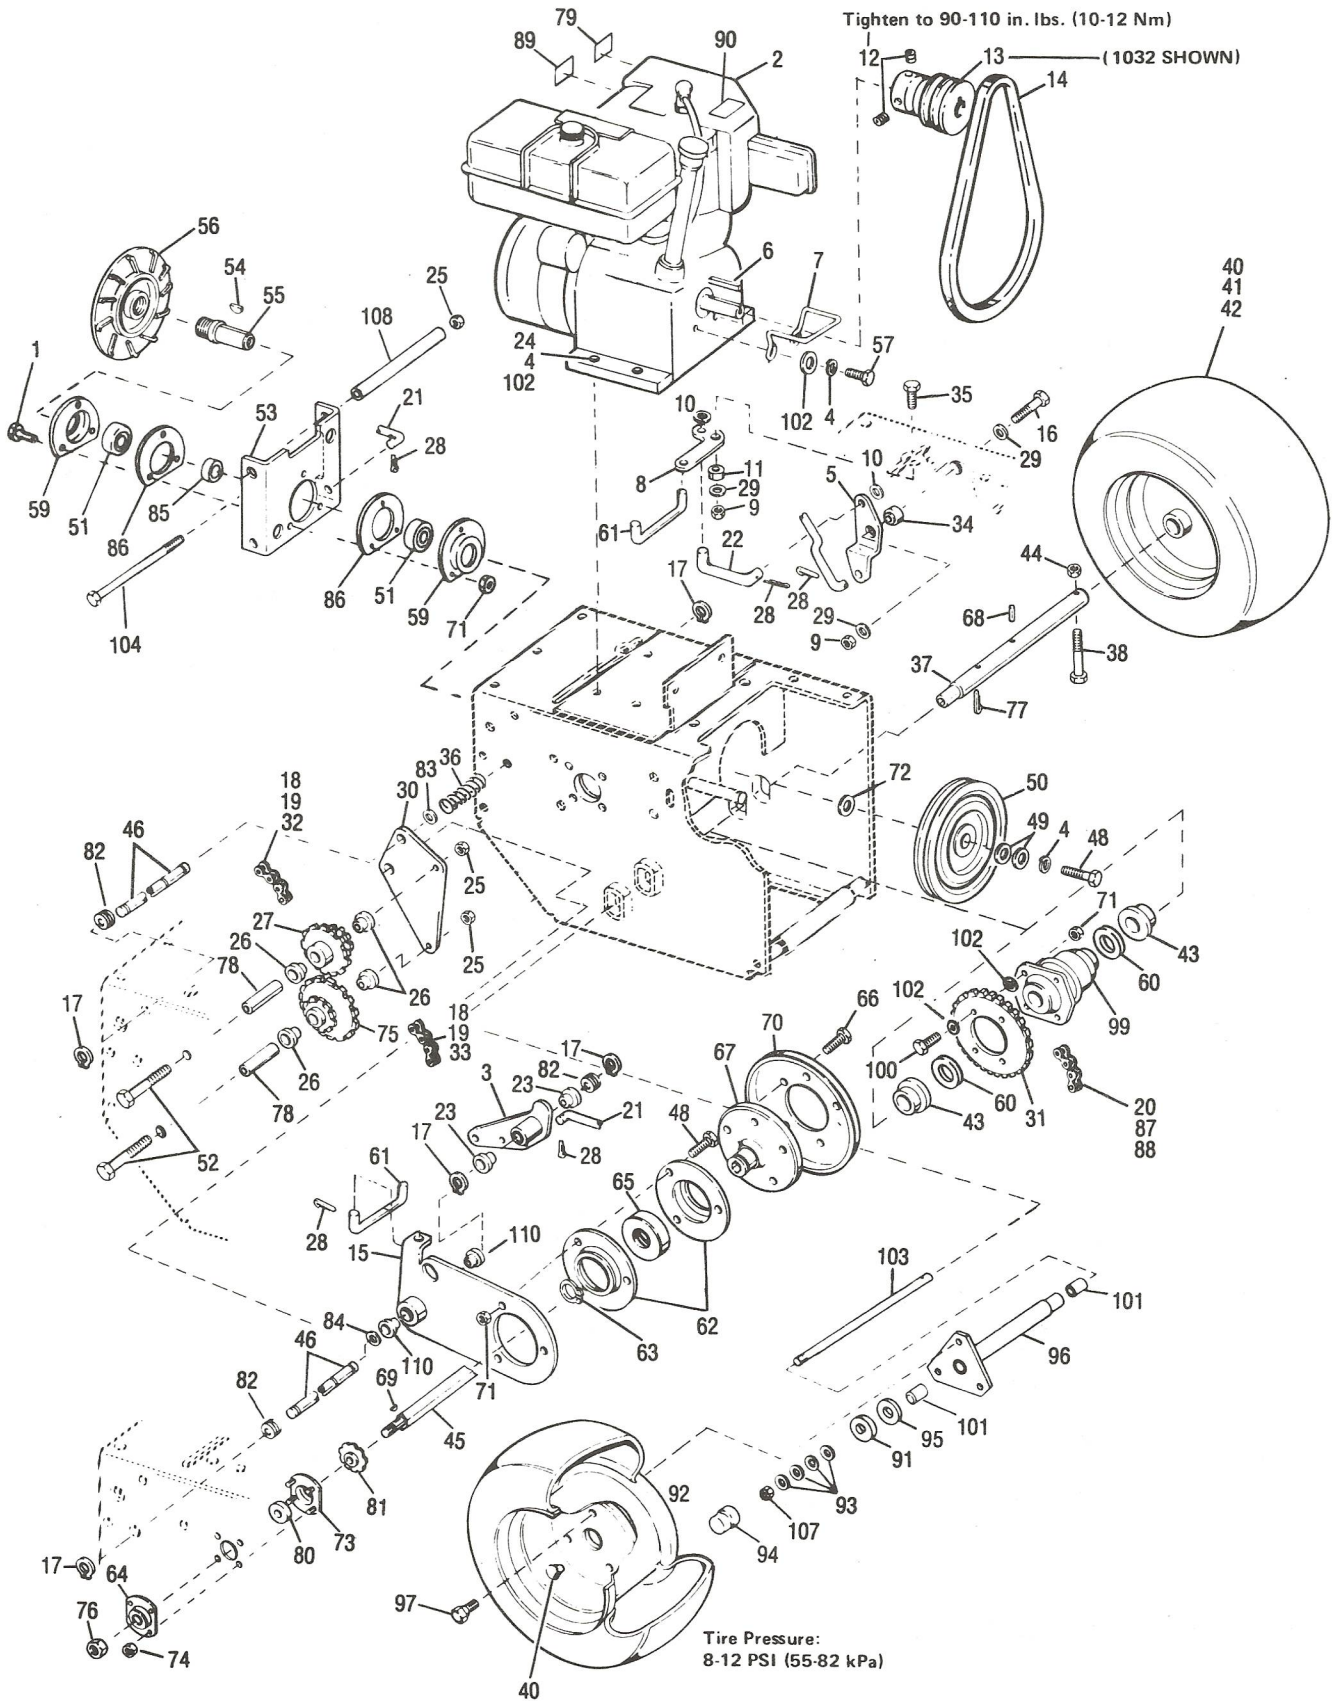

Bolens Snow Thrower

Drive Assembly

Model 824A and 1026

Ref #	Part #	Description	Qty.
1	• 1100045	Hex Screw 5/16-18 x 1	3
2	*	Tecumseh Engine, HMSK 100 (1026)	1
	*	Tecumseh Engine, HMSK 80 (824A).....	1
3	1745485	Arm Assembly	1
4	• 1100242	Lockwasher, 5/16	7
5	1745441	Control Arm	1
6	1187474	Key, 1/4 Square x1-1/4	1
7	1749177	Belt Guide	1
8	1745438	Control Arm	1
9	• 1733398	Lock Nut, 3/8-16.....	2
10	• 1107382	Washer, Flat 5/16.....	2
11	1745419	Pivot	1
12	1741846	Set Screw, 5/16-18 x 5/16	2
13	1754323	Engine Sheave (824A)	1
	1751435	Engine Sheave (1026).....	1
14	1751601	V-Belt 32"	1
15	1745483	Support Plate Ass'y.	1
16	• 1100047	Capscrew, 3/8-16 x 1-1/2	1
17	1118808	Retaining Ring	5
18	0182087	Offset Link (Half Link)	2
19	1185013	Conn. Link, No. 41 Chain	2
20	1739454	Drive Chain, 1/2 No. 40.....	1
21	1745437	Control Link	1
22	1745435	Control Link	1
23	1714299	Flange Bushing.....	2
24	• 1100799	Hex Screw 5/16-18 x 1-1/2.....	4
25	• 1186393	Flange Lock Nut, 3/8-16.....	3
26	1739458	Flange Bearing	4
27	1745498	Sprocket Ass'y. 9T/1 7T	1
28	• 1100346	Cotter Pin, 3/32 x 3/4	9
29	• 1100256	Flat Washer, 3/8.....	3
30	1739497	Support Plate.....	1
31	1739472	Sprocket 30T	1
32	1745879	Drive Chain No. 41.....	1
33	1745880	Drive Chain No. 41.....	1
34	1739728	Pivot	1
35	• 1100046	Hex Screw 3/8-16 x 1	1
36	1741647	Compression Spring.....	1
37	1755838	Axle Shaft	1
38	• 1755894	Hex Screw, 5/16-18 x 1-3/4	1
40	1718086	Valve Stem	2
41	1755859	Wheel Disc.....	1
42	1755826	Tire 4.8 - 4.0 x 8	2
43	1739471	Flange Bushing 7/8	2
44	1732499	Lock Nut, 5/16-18.....	11
45	1739457	Hex Shaft	1
46	1745860	Shaft Support	2
48	• 1100044	Capscrew, 5/16-18 x 3/4	4
49	1713233	Washer, Flat Special	2
50	1745488	Sheave	1
51	1743433	Ball Bearing.....	2
52	• 1111615	Capscrew, 3/8-16 x 3-1/2	2