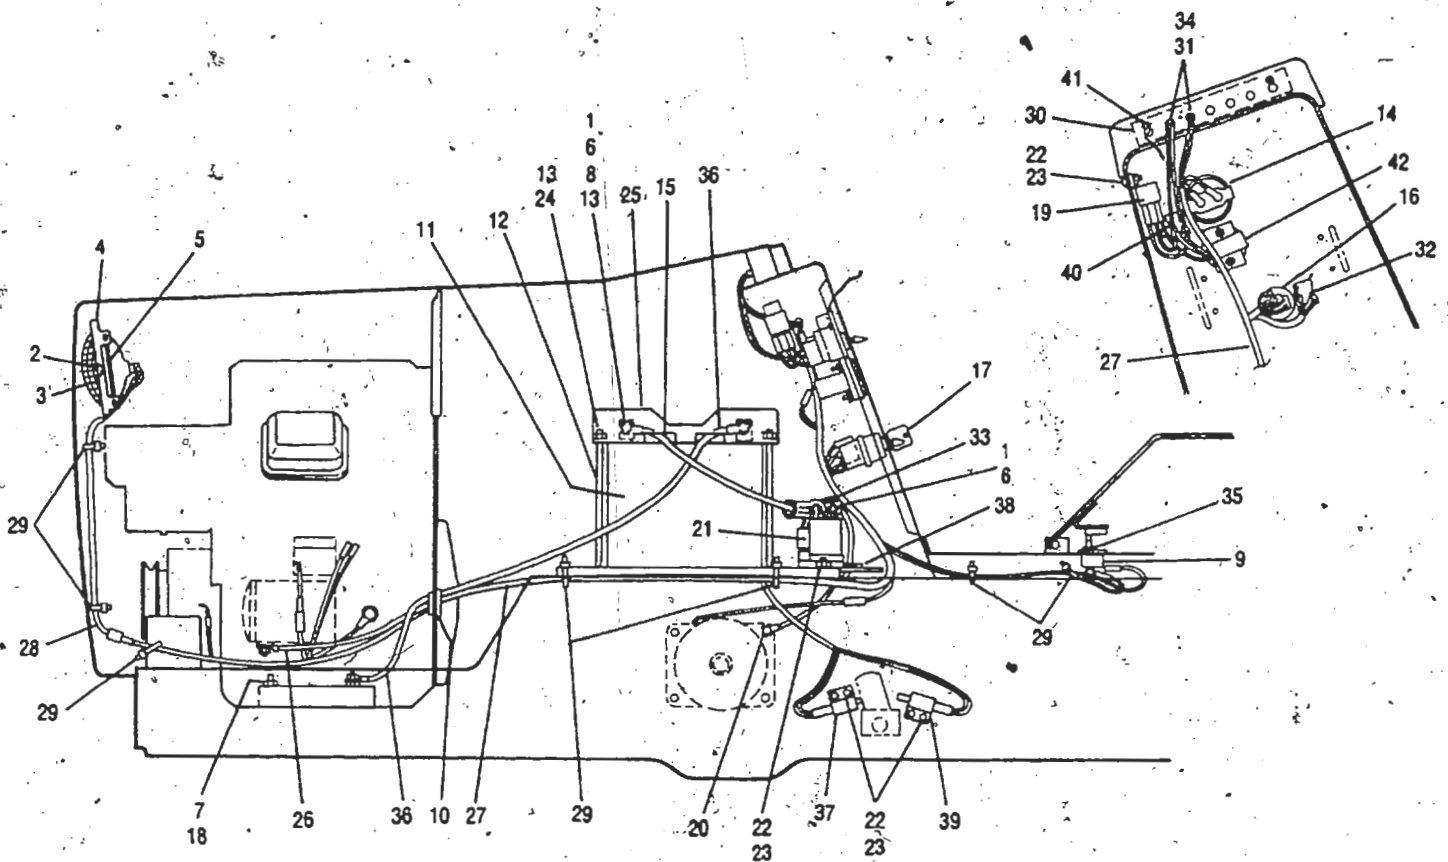

MODELS 1669 & 1669L

REF. NO.	PART NO.	DESCRIPTION	QTY. REQ.	REF. NO.	PART NO.	DESCRIPTION	QTY. REQ.
1	• 1186229	Hex Nut 1/4-20	4	23	• 1185985	Nut, Keps Lock No. 10-24	9
2	1727379	Rivet, Pop 3/16 x 5/8	4	24	1734398	Lock Nut 1/2-20	2
3	1726435	Headlight	2	25	1755802	Battery, Hold Down	1
4	1806805	Plate, Retainer	2	26	1758439	Cable, Starter	1
5	1806808	Retainer	2	27	1758440	Harness Main	1
6	• 1100241	Lock Washer 1/4	4	28	1727169	Harness Headlight	1
7	• 1186230	Flange Nut 5/16-18	1	29	1735531	Cable, Tie	11
8	• 1100805	Hex Screw 1/4-20 x 3/4	2	30	1749487	Sealing Strip	1
9	1734366	Switch, Ignition Interlock	1	31	1748085	Lamp Assembly	1
10	1729587	Snap Bushing	1	32	1734356	Switch, PTO	1
11	1752840	Battery, 12 Volt	1	33	1715012	Electrical Nipple⁸	1
12	1752586	Hold Down Rod	1	34	1735285	Bulb (Mgf. No. GE 73)	2
13	• 1107381	Flat Washer 1/4	4	35	1734472	Switch Seal	1
14	1739205	Ammeter 20-0-20	1	36	1756075	Cable, Battery Neg. to Engine Mount	1
15	1756074	Cable, Battery Pos	1	37	1751328	Switch, Start Interlock	1
16	1754183	Switch, Ignition	1	38	1749835	Flip Grommet	1
17	1753986	Key, Ignition	1	39	1748723	Switch, Cruise Interlock	1
18	1100242	Washer, Flat 5/16	1	40	1732374	Switch, Cruise	1
19	1749907	Relay	1	41	1186020	Thd. Cutting Screw 6-32 x 3/8	2
20	1185130	Screw, Sem 10-24 x 3/4	1	42	1748719	Hour Meter	1
21	1753539	Solenoid	1				
22	• 1115815	Screw, Phil. No. 10-24 x 5/8	7				

• Common Hardware - Purchase Locally (Grade 5 where applicable)