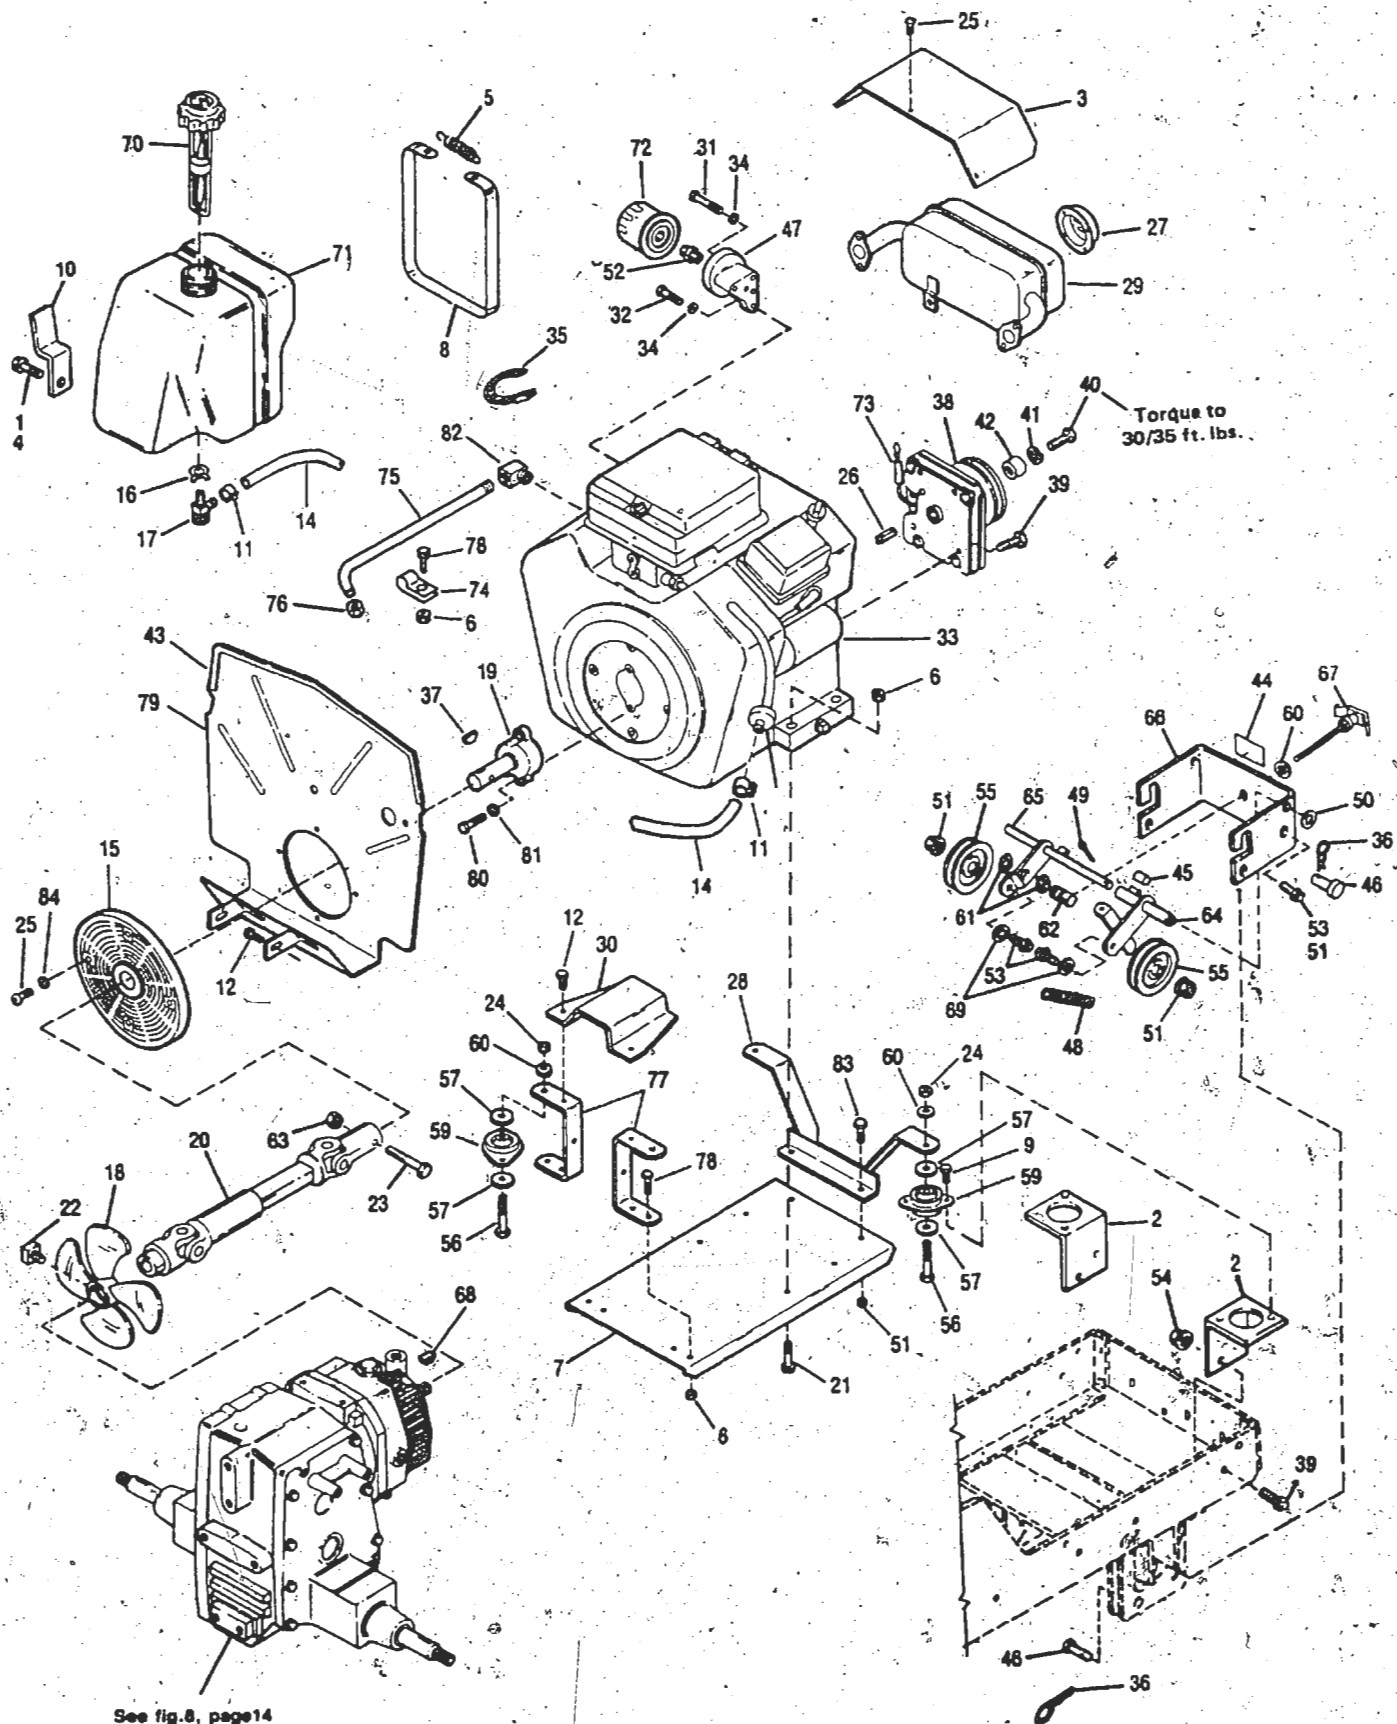

See fig. 8, page 14
for breakdown

MODELS 1669 & 1669L

REF. NO.	PART NO.	DESCRIPTION	QTY. REQ.	REF. NO.	PART NO.	DESCRIPTION	QTY. REQ.
1	1186309	Fl. Screw 1/4-20 x 3/4	1	42	1734790	Clutch Retainer	1
2	1758121BDG	Engine Support (RH front LH rear)	3	43	1740344	Heat Shield Gasket	1
3	1758191BDG	Heat Shield	1	44	1756843	Decal, Belt Adjustment	1
4	1186389	Fl. Nut 1/4-20	1	45	1734935	Indicator Cap*	2
5	1806648	Spring, Extension	1	46	1708125	Pin, Clevis	4
6	1186391	Flange Nut, 5/16-18	8	47	1758743	Manifold, Filter	1
7	1758173BDG	Engine Support	1	48	1726661	Spring Extension	1
8	1727918BDG	Strap	1	49	1100350	Cotter Pin 1/8 x 1	2
9	1185712	Screw, Hex Hd. Thd. Cutting No. 10-24 x 1/2	8	50	1107386	Washer, Flat 5/8	2
10	1757213	Tank Retainer	1	51	1186393	Nut, Flange Lock 3/8-16	7
11	1750687	Clamp, Hose	2	52	1721921	Coupling, Special	1
12	1186327	Screw Fl 5/16-18 x 1/2	4	53	1186350	Screw, Fl. Lock 3/8-16 x 1-3/4	3
13	1727491	Filter Fuel	1	54	1186393	Nut, Flange Lock 3/8-16	6
14	1758908	Line, Fuel	1	55	1726660	Pulley, Idler	2
15	1758178	Screen	1	56	1100049	Screw, Hex. Hd. Cap 3/8-16 x 2-1/4	4
16	1723474	Clamp, Hose	1	57	1186047	Washer, Flat 3/8 ID x 1-3/8 OD	8
17	1718029	Valve, Shut Off	1	59	1724896	Mount, Isolator	4
18	1746503	Fan	1	60	1107383	Washer, Flat 3/8	5
19	1758910	Engine Extension	1	61	1113527	Ring, Retaining 3/4	2
20	1758196	Drive Shaft Assembly	1	62	1742723	Pivot	1
21	1186334	Flange Lock Screw 5/16-18 x 1-3/4	4	63	1734398	Nut, Lock 1/4-20	1
22	1737419	Sq. Hd. Set Screw	2	64	1738569	Idler Arm Assembly	1
23	1100807	Hex Screw 1/4-20 x 2	1	65	1742725	Idler Arm Assembly	1
24	1733398	Nut, Hex. Lock, 3/8-16	4	66	1736481BDG	Support, Idler	1
25	1875711	Screw, Hex Hd. M6-1.0	7	67	1735112	Knob, Adjusting	1
26	1108842	Sq. Key 1/4 x 3/4	1	68	1185885	Woodruff Key 3/16 x 5/8	1
27	1751507	Deflector	1	69	1100256	Flat Washer 3/8	2
28	1759159	Support, Front	1	70	1748758	Gas Cap	1
29	1758207	Muffler	1	71	1749484	Fuel Tank (includes Ref. 70)	1
30	1758805BDG	Guard	1	72	1759146	Oil Filter	1
31	1759147	Hex Hd. Screw M6-1.0 x 50	2	73	1759382	Tube, Insulating	1
32	1860204	Screw Hex hd. M6-1.0 x 20	1	74	1758175	Clip	1
33		Engine, 16 HP, Briggs & Stratton 303447	1	75	1758174	Tube, Drain	1
34	1100241	Washer, Lock 1/4	4	76	1745688	Cap, Pipe	1
35	1735531	Cable Tie	2	77	1758169BDG	Support, Rear	2
36	1723478	Hitch Pin	4	78	1186331	Screw, Fl. 5/16-18 x 1	4
37	1100276	Key, Woodruff 1/4-7/8	1	79	1758172BDG	Shield, Heat Ass'y	1
38	1741572	Clutch/Brake, Elect	1	80	1100808	Screw, Hex Hd. 5/16-18 x 1-1/4	2
39	1186345	Screw, Fl. Lock 3/8-16 x 3/4	8	81	1100242	Washer, Lock 5/16	2
40	1100009	Screw, Hex Hd., 3/8-24 x 1	1	82	1752912	Elbow - 90°	1
41	1100243	Washer, Lock 3/8	1	83	1186347	Screw, Fl. 3/8-16 x 1	4
				84	1103959	Washer, Flat 1/4	4

• Common Hardware - Purchase Locally. (Grade 5 where applicable)

• Common Hardware - Purchase Locally. (Grade 5 where applicable)