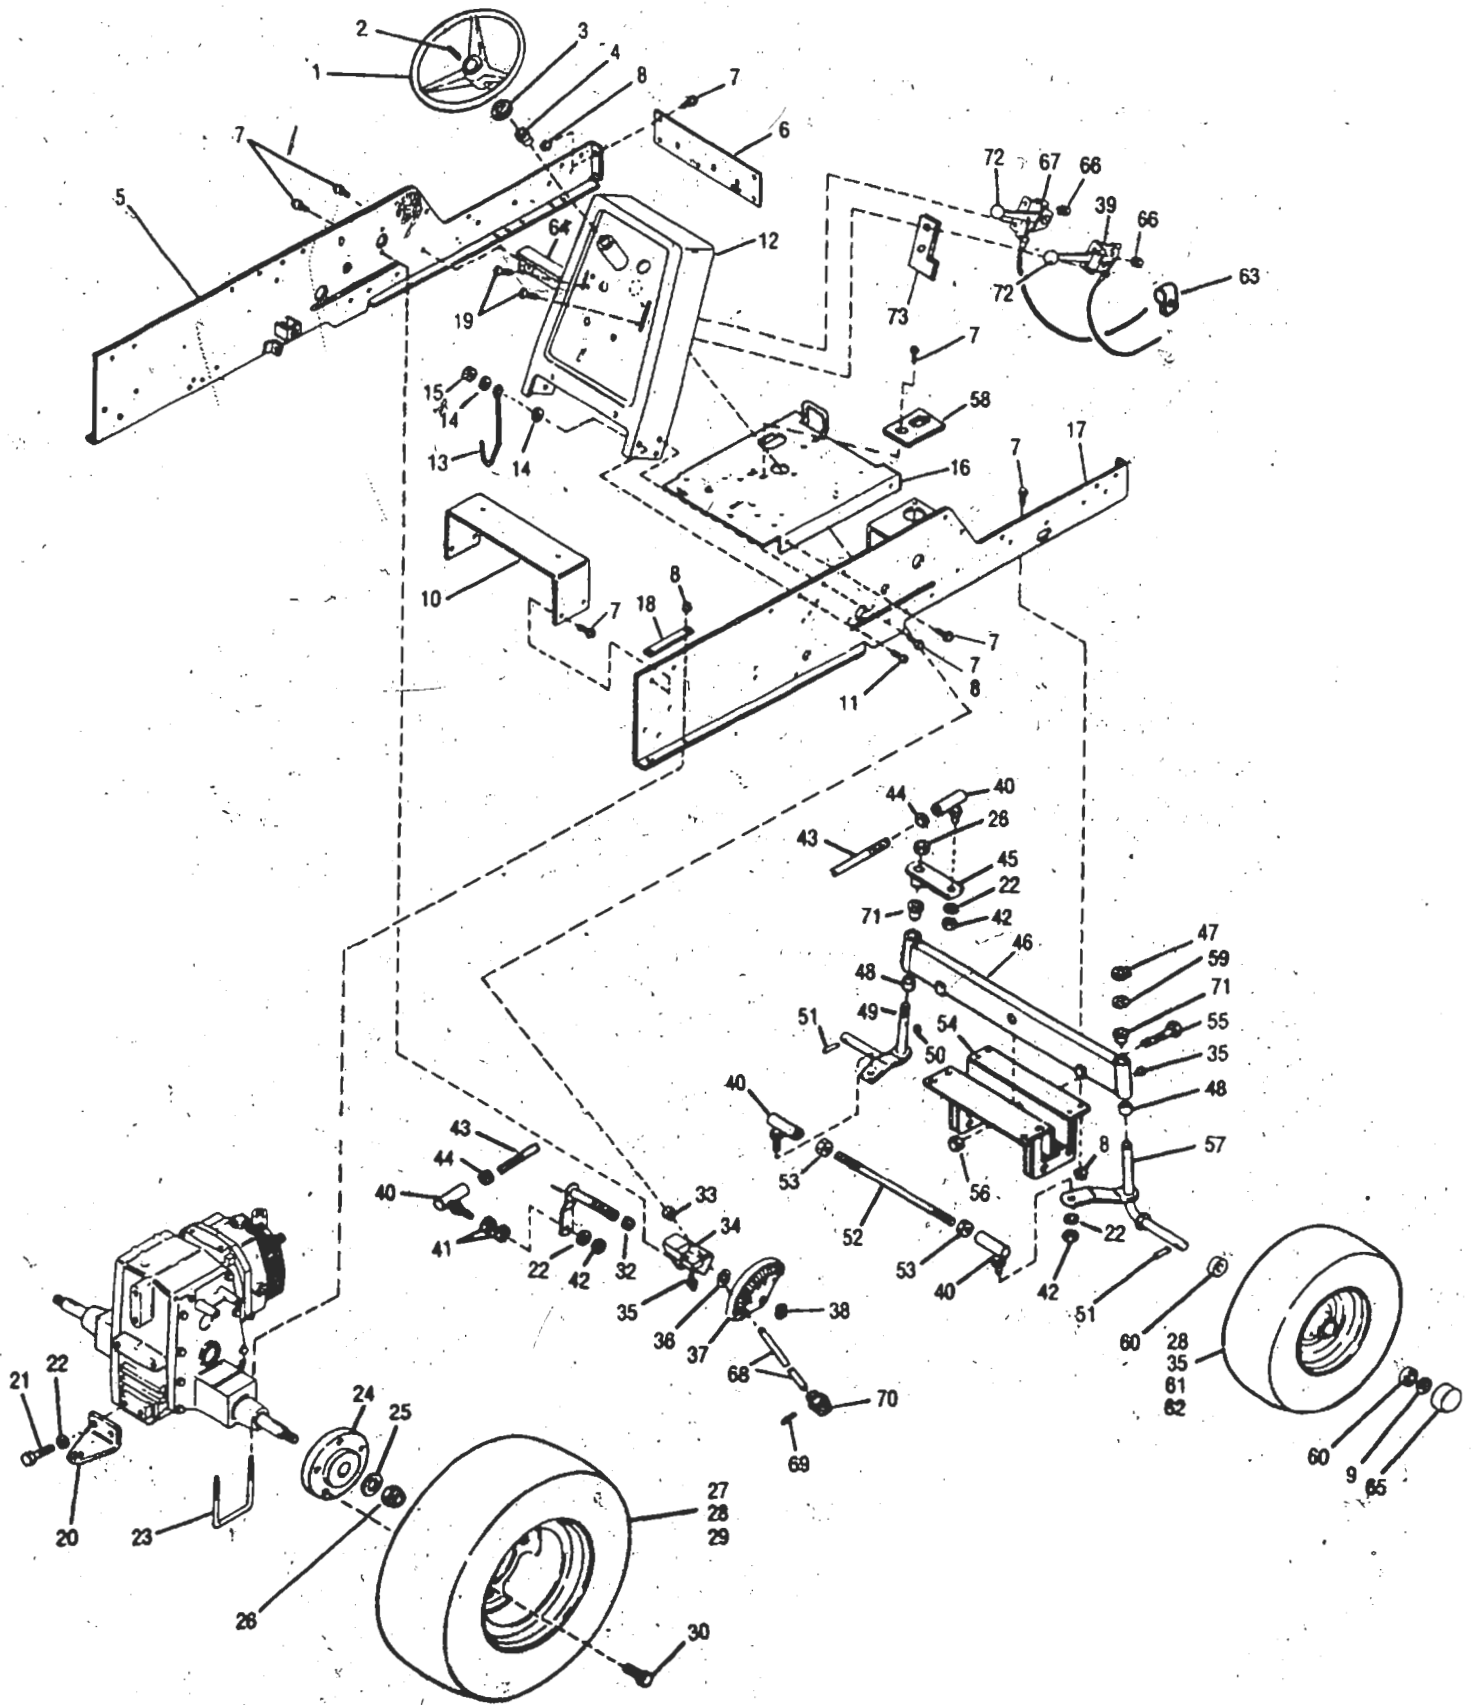

BOLENS 16 HP TRACTOR

MODELS 1669 & 1669L

REF. NO.	PART NO.	DESCRIPTION	QTY. REQ.	REF. NO.	PART NO.	DESCRIPTION	QTY. REQ.
1	1747804	Wheel, Steering	1	37	1733441	Gear, Steering	1
2	1185279	Pin, Roll 1/4 x 2-1/4	1	38	1185649	Ring, Retaining	1
3	1708012	Washer, Flat	AR	39	1758909	Throttle Control	1
4	1723994	Bearing, Steering	1	40	1713361	Joint, Ball	4
5	1748778BDG	Frame Assembly, L.H.	1	41	1738490	Spacer	2
6	1742085BDG	Brace	1	42	1110152	Nut, Hex Lock-1/2-20	4
7	1186345	Screw, Fl. Lock 3/8-16 x 3/4	28	43	1726496	Rod, Steering	1
8	1186393	Nut, Flange Lock-3/8-16	21	44	1186247	Hex Nut 1/2-20	2
9	0121898	Thrust Washer	4	45	1731689	Arm Assembly, Steering	1
10	1734555BDG	Support, Seat	1	46	1743946	Axle Assembly, Front	1
11	1186347	Fl. Screw 3/8-16 x 1	1	47	1113527	Retaining Ring	1
12	1748704BDG	Panel Ass'y., Instr	1	48	1185319	Bearing, Bronze	2
13	1731956	Hook, Cable	1	49	1736206	Spindle Assembly L.H. Wheel	1
14	1100256	Washer, Flat-3/8	2	50	1110547	Key, Woodruff-3/16x 1-1/8	1
15	1110108	Nut, Lock-3/8-16	1	51	1186460	Roll Pin 5/16 x 1-1/4	2
16	1756443BDG	Support Assembly, Battery & Gas Tank	1	52	1726495	Rod, Tie	1
17	1748826BDG	Frame Assembly R.H.	1	53	1186247	Nut, Hex-1/2-20	2
18	1730692BDG	Double Rear	2	54	1738561BDG	Support Assembly, Axle	1
19	1115815	Machine Screw No. 10-24 x 5/8	4	55	1732078	Screw, Hex Hd. Cap 5/8-11 (Special)	1
20	1724698	Draw Bar	1	56	1110112	Nut, Hex-5/8-11	1
21	1100055	Screw, Hex Hd-1/2-13 x 1-1/4	2	57	1739738	Spindle Assembly R.H. Wheel	1
22	1100245	Washer, Lock-1/2	6	58	1746622BDG	Cover	1
23	1727898	"U" Bolt	2	59	1708550	Thrust Washer	1
24	1726679	Hub, Wheel	2	60	1185616	Bearing, Ball with Seal	2
25	1708599	Spacer	2	61	1715789	Wheel Assembly	2
26	1120390	Nut, Hex-3/4-10	3	62	1732927	Tire, 16 x 6.50-8	2
27	1724718	Wheel Assembly	2	63	1721252	Clip	1
28	1718086	Valve	4	64	1735572	Frame Support	1
29	1733081	Tire, 23 x 8.50-12	2	65	1744444	Cap, Dust	2
30	0101085	Bolt, Hub	10	66	1185985	Keps Nut No. 10-24	4
31	1749895	Arm Ass'y, Steering	1	67	1732620	Choke Control	1
32	1733707	Spacer, Tubular	1	68	1758907	Steering Shaft Ass'y	1
33	1185846	Bushing, Flange	1	69	1738413	Roll pin	1
34	1740753	Bracket, Steering Support	1	70	1736159	Bevel Pinion Gear	1
35	1185976	Fitting, Grease Thd. Forming	5	71*	1185035	Flange Bearing	2
36	1733442	Washer, Shim	AR	72	1737118	Knob	2
				73	1760059	Plate, Stop	1

* Common Hardware-Purchase Locally (Grade 5 where applicable)