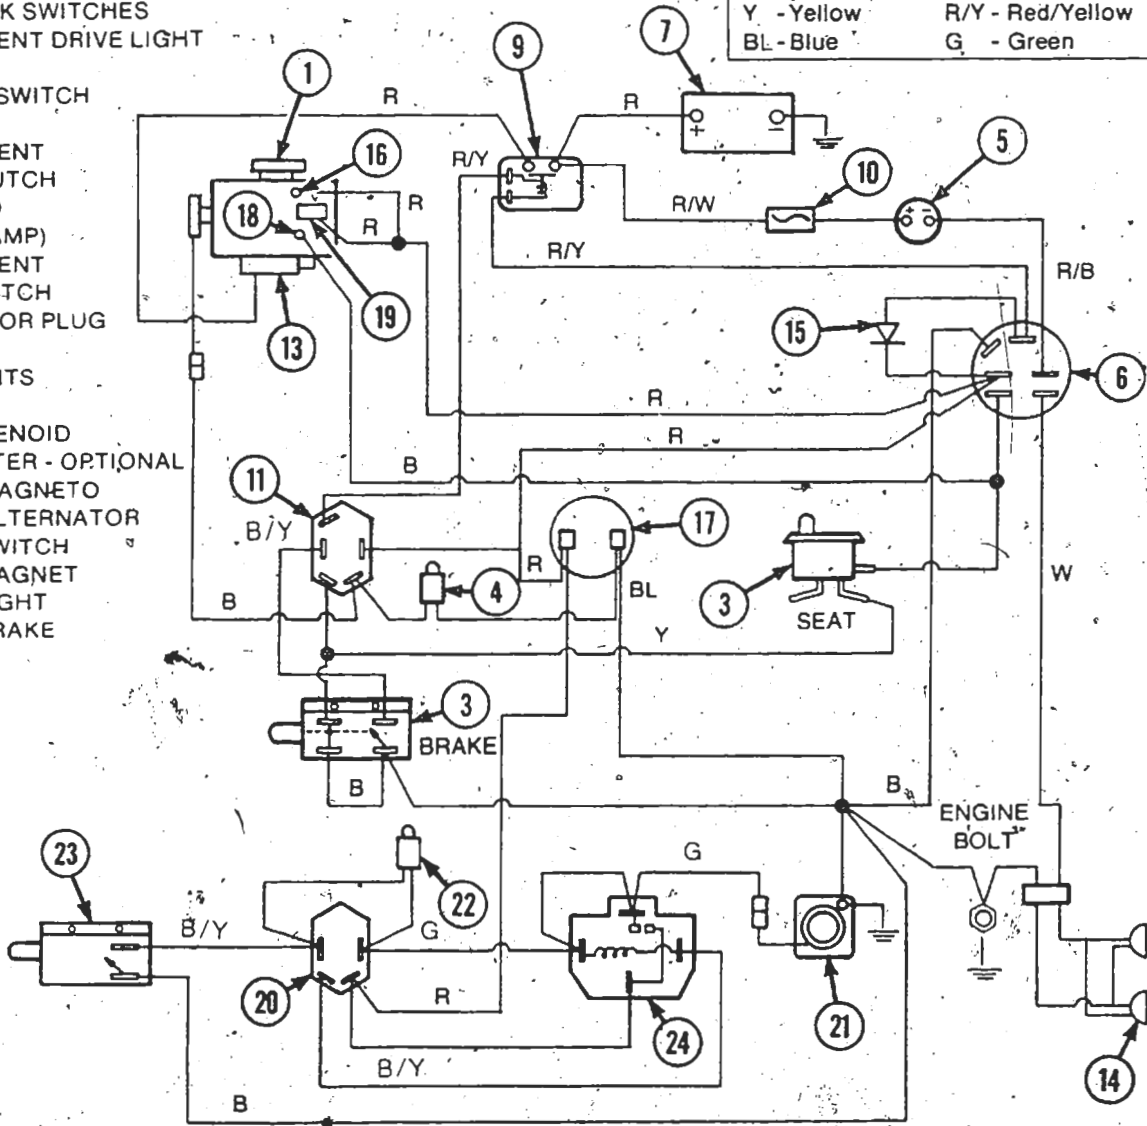

COLOR CODE	
R - Red	P - Purple
B - Black	B/Y - Black/Yellow
W - White	R/B - Red/Black
Y - Yellow	R/Y - Red/Yellow
BL - Blue	G - Green

**MODELS 1669 & 1669L**

REF. NO.	PART NO.	DESCRIPTION	QTY. REQ.	REF. NO.	PART NO.	DESCRIPTION	QTY. REQ.
1	• 1186229	Hex Nut 1/4-20	4	23	• 1185985	Nut, Keps Lock No. 10-24	9
2	1727379	Rivet, Pop 3/16 x 5/8	4	24	1734398	Lock Nut 1/2-20	2
3	1726435	Headlight	2	25	1755802	Battery, Hold Down	1
4	1806805	Plate, Retainer	2	26	1758439	Cable, Starter	1
5	1806808	Retainer	2	27	1758440	Harness Main	1
6	• 1100241	Lock Washer 1/4	4	28	1727169	Harness Headlight	1
7	• 1186230	Flange Nut 5/16-18	1	29	1735531	Cable, Tie	11
8	• 1100805	Hex Screw 1/4-20 x 3/4	2	30	1749487	Sealing Strip	1
9	1734366	<b>Switch, Ignition Interlock</b>	1	31	1748085	Lamp Assembly	1
10	1729587	Snap Bushing	1	32	1734356	<b>Switch, PTO</b>	1
11	1752840	Battery, 12 Volt	1	33	1715012	Electrical Nipple <sup>8</sup>	1
12	1752586	Hold Down Rod	1	34	1735285	Bulb (Mgf. No. GE 73)	2
13	• 1107381	Flat Washer 1/4	4	35	1734472	Switch Seal	1
14	1739205	Ammeter 20-0-20	1	36	1756075	Cable, Battery Neg. to Engine Mount	1
15	1756074	Cable, Battery Pos	1	37	1751328	<b>Switch, Start Interlock</b>	1
16	1754183	Switch, Ignition	1	38	1749835	Flip Grommet	1
17	1753986	Key, Ignition	1	39	1748723	<b>Switch, Cruise Interlock</b>	1
18	1100242	Washer, Flat 5/16	1	40	1732374	Switch, Cruise	1
19	1749907	Relay	1	41	1186020	Thd. Cutting Screw 6-32 x 3/8	2
20	1185130	Screw, Sem 10-24 x 3/4	1	42	1748719	Hour Meter	1
21	1753539	Solenoid	1				
22	• 1115815	Screw, Phil. No. 10-24 x 5/8	7				