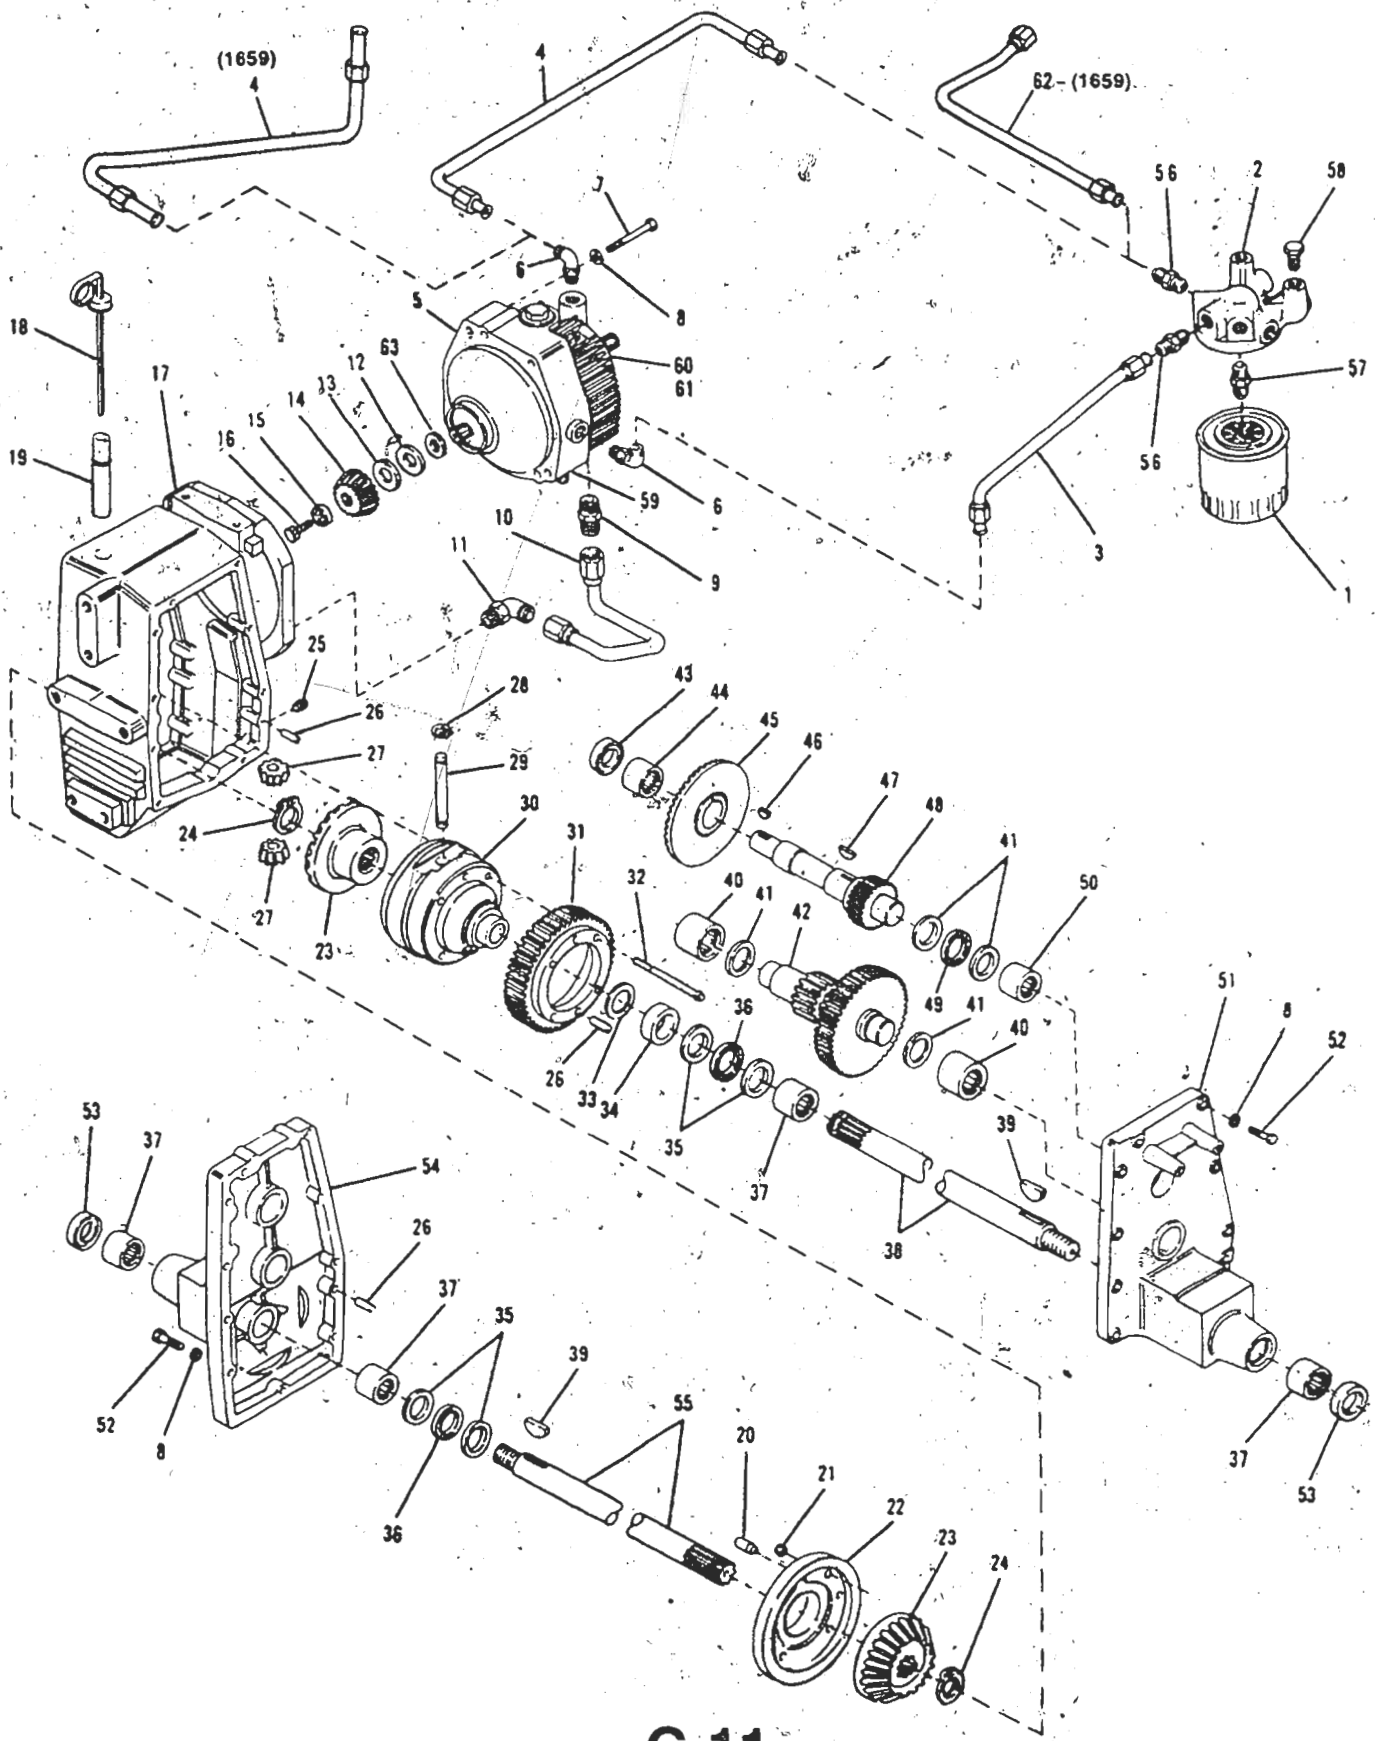

BOLENS 16 HP TRACTOR

MODELS 1669 & 1669L

REF. NO.	PART NO.	DESCRIPTION	QTY. REQ.	REF. NO.	PART NO.	DESCRIPTION	QTY. REQ.
1	1726450	Filter	1	32	1733684	Screw, Flange 5/16-18 x 4.00.....	4
2	1734345	Manifold, Filter	1	33	1800338	Shim	AR
3	1734354	Tube Assembly, Return	1	34	1729497	Spacer, Tubular	1
4	1751198	Tube Assembly, Pump to Valve (1669L).....	1	35	1185730	Race, Thrust	4
	1734144	Tube Assembly, Pump to Filter (1669).....	1	36	1185729	Bearing, Thrust	2
				37	1727637	Bearing, Needle.....	4
5	1743861	Transmission, Hydrostatic	1	38	1747062	Axle, R.H.	1
6	1185737	Elbow 90°	2	39	1100281	Key, Woodruff	2
7	1100770	Screw, Hex Hd. Cap 3/8-16 x 2-3/4	4	40	1186010	Bearing, Needle.....	2
8	1100243	Washer, Lock 3/8	21	41	1186002	Race, Thrust	4
9	1186464	Connector.....	1	42	1729258	Gear Assembly, Cluster	1
10	1729264	Tube Assembly, Suction.....	1	43	1185882	Seal, Oil	1
11	1724390	Elbow, 90°	1	44	1187731	Bearing, Needle.....	1
12	1730374	Washer, Shim (.005).....	AR	45	1724079	Gear	1
13	1730375	Washer, Shim (.015).....	AR	46	1100276	Key, Woodruff	1
14	1729531	Gear, Bevel Pinion 18T	1	47	1100279	Key, Woodruff	1
15	1729559	Spacer	1	48	1757777	Shaft Assembly, Pinion	1
16	1741832	Screw, Hex Hd. Cap 1/4-20 x 5/8	1	49	1185764	Bearing, Thrust	1
17	1747086	Housing, Transaxle.....	1	50	1185774	Bearing, Needle.....	1
18	1724092	Dipstick	1	51	1747074	Cover, Transaxle R.H.	1
19	1724090	Tube	1	52	1100047	Screw, Hex Hd. Cap 3/8-16 x 1-1/2	17
20	1733103	Pin, Dowel 5/16	2	53	1185295	Oil Seal	2
21	1186459	Nut, Hex Lock 5/16-18 Grade 8	4	54	1747064	Cover, Transaxle L.H.	1
22	1728645	Cover, Differential	1	55	1747061	Axle, L.H.	1
23	1752094	Gear	2	56	1721989	Connector.....	2
24	1185689	Ring, Retaining	2	57	1721921	Coupling.....	1
25	1185930	Plug, Pipe	1	58	1186345	Flange Lock Screw 3/8-16 x 3/4	2
26	1110189	Pin, Dowel 3/8	6	59	1724370	Control Shaft Seal	1
27	1752095	Pinion, ...	2	60	1724376	Input Shaft Seal.....	1
28	1185668	Ring, Retaining	2	61	1724377	Grass Shield	1
29	1756741	Shaft, Pinion.....	1	62	1749654	Tube Assembly, Filter to Valve (1669L).....	1
30	1729972	Carrier, Differential	1	63	1705093	Shim (.028)	AR
31	1729260	Gear, Axle 47T	1	NI	1728407	Sealant.....	AR

• Common Hardware - Purchase Locally (Grade 5 where applicable)