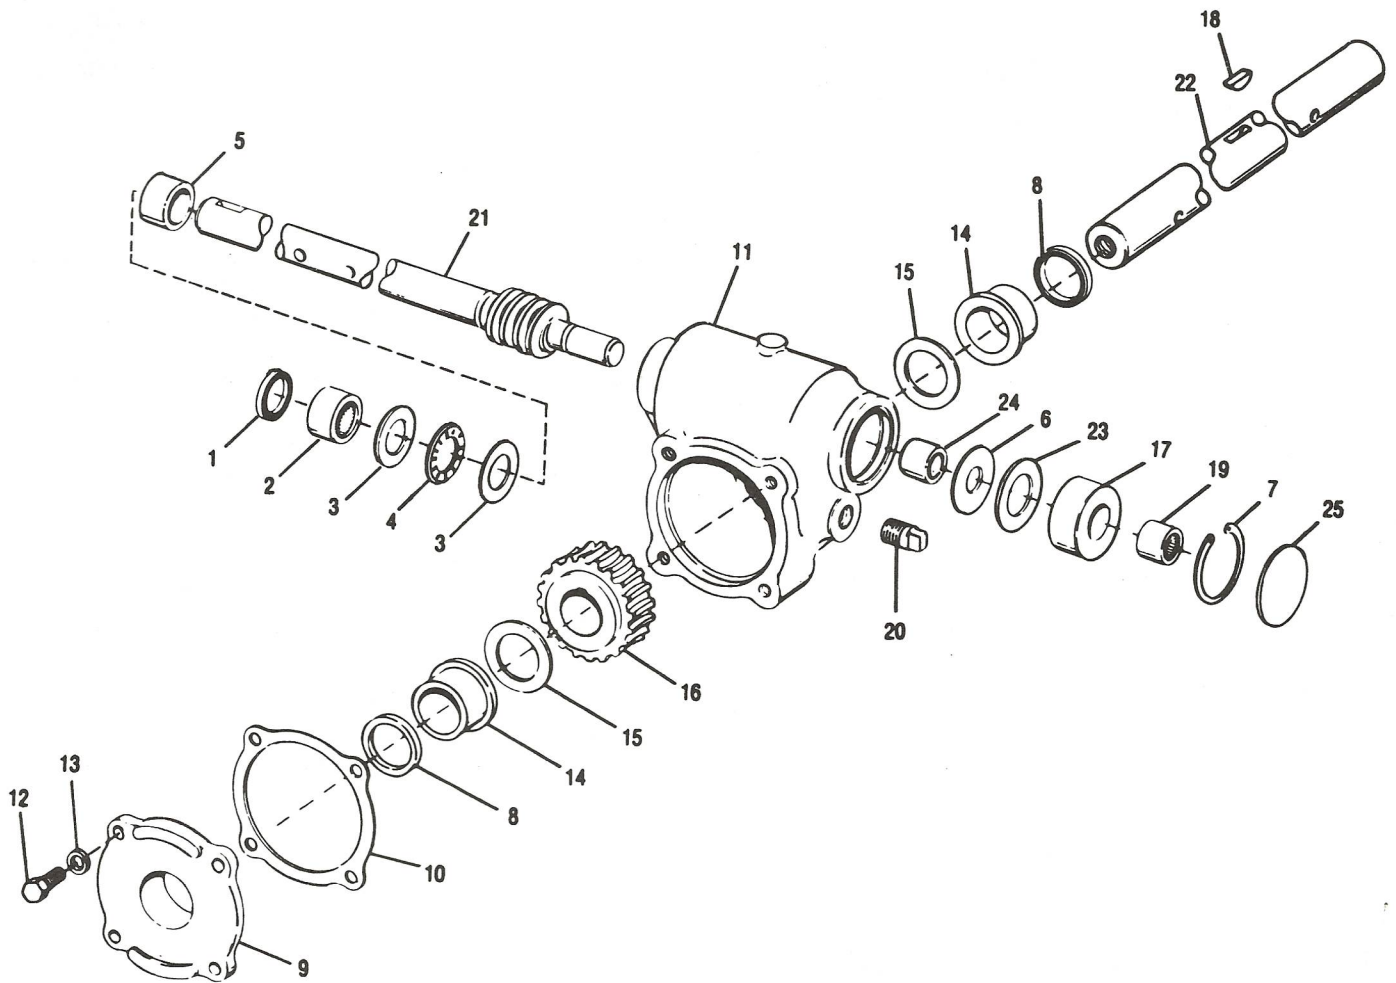

(A) Serial Numbers 420020300101-420020399999

(B) Serial Numbers 420020400101-420020499999

BOLENS SNOWTHROWER

S/N 420020300101 - 420020499999

TRANSMISSION

BREAKDOWN

MODEL 700-005

ORDER PARTS FROM YOUR
LOCAL PEERLESS DEALER.

MODEL B5210

Ref #	Part #	Description	Qty.	Ref #	Part #	Description	Qty.
1	1185224	Oil Seal.....	1	14	1185728	Flange Bearing.....	2
2	1185374	Needle Bearing.....	1	15	1185815	Thrust Race.....	2
3	1185841	Thrust Race.....	2	16	1720933	Worm Gear, 20T.....	1
4	1185431	Thrust Bearing.....	1	17	1720763	Spacer.....	1
5	1741774	Spacer.....	1	18	1100276	Woodruff Key, 1/4 x 7/8.....	1
6	1185842	Washer.....	1	19	1185568	Needle Bearing.....	1
7	1118726	Retaining Ring, Internal.....	1	20	1105620	Square Head Plug, 1/4-18, NPT.....	1
8	1185266	Oil Seal.....	2	21	1740468	Impeller Shaft.....	1
9	1720910001	Gear Case Cover.....	1	22	1740472	Auger Shaft.....	1
10	1720941	Cover Gasket.....	1	23	1185840	Thrust Race.....	1
11	1735894001	Gear Case Only.....	1	24	1741775	Spacer.....	1
12	1111599	Capscrew, 1/4-20 x 5/8.....	4	25	1112634	Expansion Plug.....	1
13	1100241	Lockwasher, 1/4.....	4	NI	1723456	Gear Lube, EP 90.....	