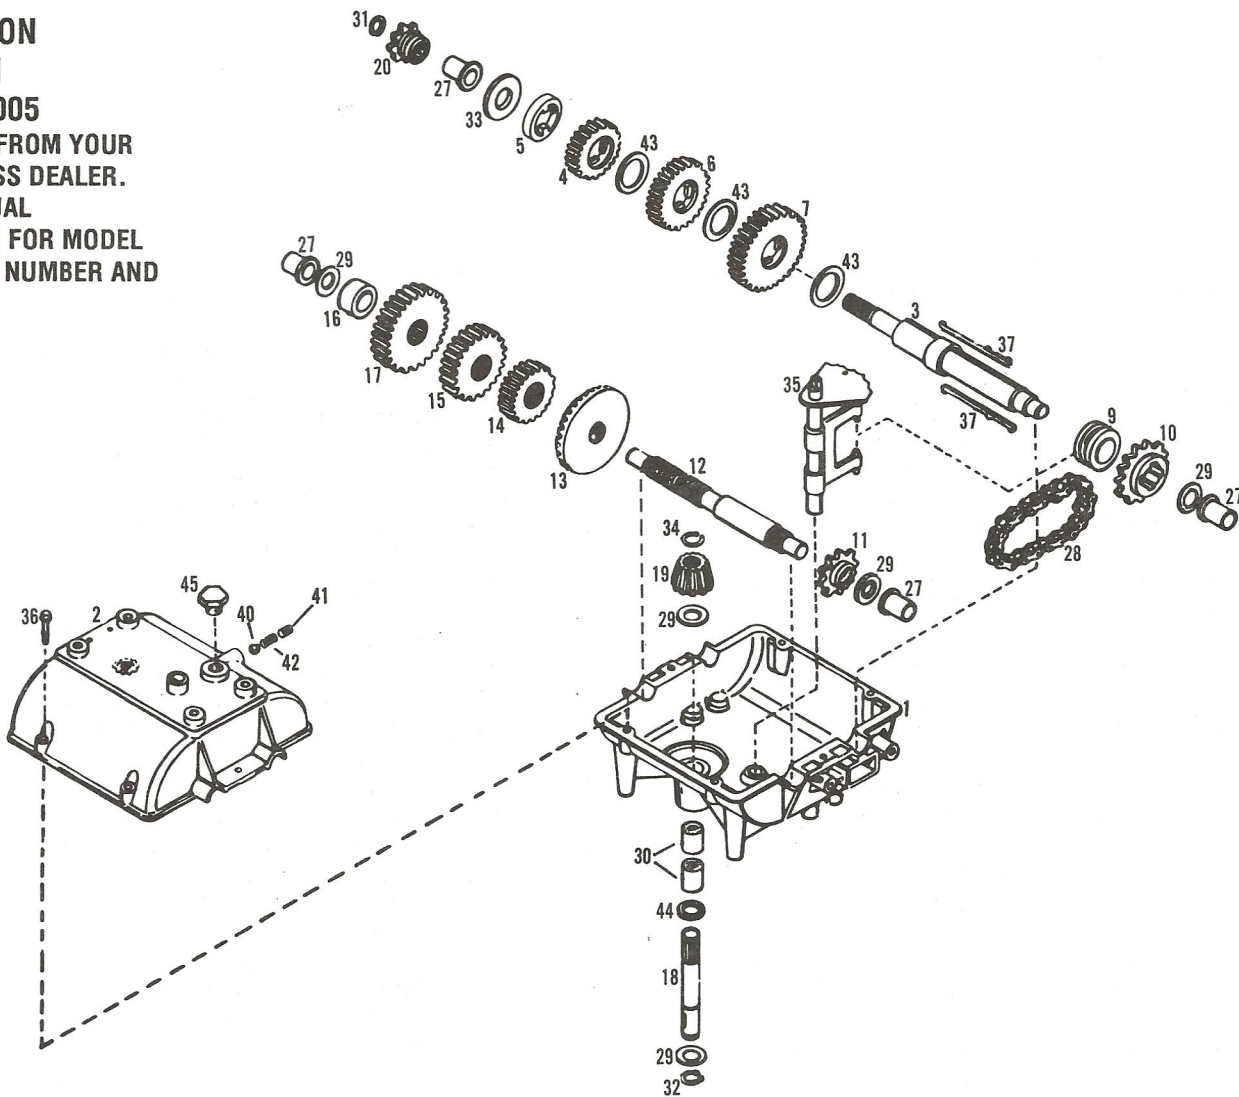

BOLENS SNOWTHROWER

S/N 420020300101 - 420020499999

TRANSMISSION

BREAKDOWN

MODEL 700-005

ORDER PARTS FROM YOUR
LOCAL PEERLESS DEALER.

REFER TO ACTUAL

TRANSMISSION FOR MODEL
NUMBER, TYPE NUMBER AND
CODE.

Ref #	Part #	Description	Qty.	Ref #	Part #	Description	Qty.
1	776061	Case, Transmission.....	1	27	780105A	Bushing, Flanged	4
2	772083	Cover, Transmission	1	28	786062	Chain, Roller (No. 41 Chain, 22 Links	1
3	776171	Shaft, Output.....	1	29	780072	Washer, Thrust	5
4	778121 A	Gear, Spur (20 Teeth)	1	30	780086	Bearing, Needle.....	2
5	786072	Spacer, Keyed	1	31	792072	Ring, Retaining	1
6	778124A	Gear, Spur (30 Teeth)	1	32	792035	Ring, Retaining	1
7	778125	Gear, Spur (35 Teeth)	1	33	780109	Washer.....	1
9	784266	Collar, Shift	1	34	788040	Ring, Retaining	1
10	786060	Sprocket (14 Teeth)	1	35	784270	Rod & Fork Ass'y, Shift.....	1
11	786061	Sprocket (10 Teeth)	1	36	792073	Screw, Flanged Hex Hd. Thd forming, 1/4- 20 x 1-1/4	4
12	776134	Shaft, Counter.....	1	37	792089A	Key.....	2
13	778137A	Gear, Bevel (42 Teeth)	1	40	792077	Ball, Steel, 5/16"	1
14	778136	Gear, Spur (15 Teeth)	1	41	792078	Screw, Set, 3/8-16 x 3/8	1
15	778126A	Gear, Spur (20 Teeth)	1	42	792079	Spring	1
16	786071	Spacer.....	1	43	780108	Washer, Thrust	3
17	778129A	Gear, Spur (30 Teeth)	1	44	792001	"O" Ring	1
18	776135	Shaft, Input.....	1	45	792074	Plug	1
19	778113A	Bevel Pinion, Input.....	1				
20	786047	Sprocket (8 Teeth)	1