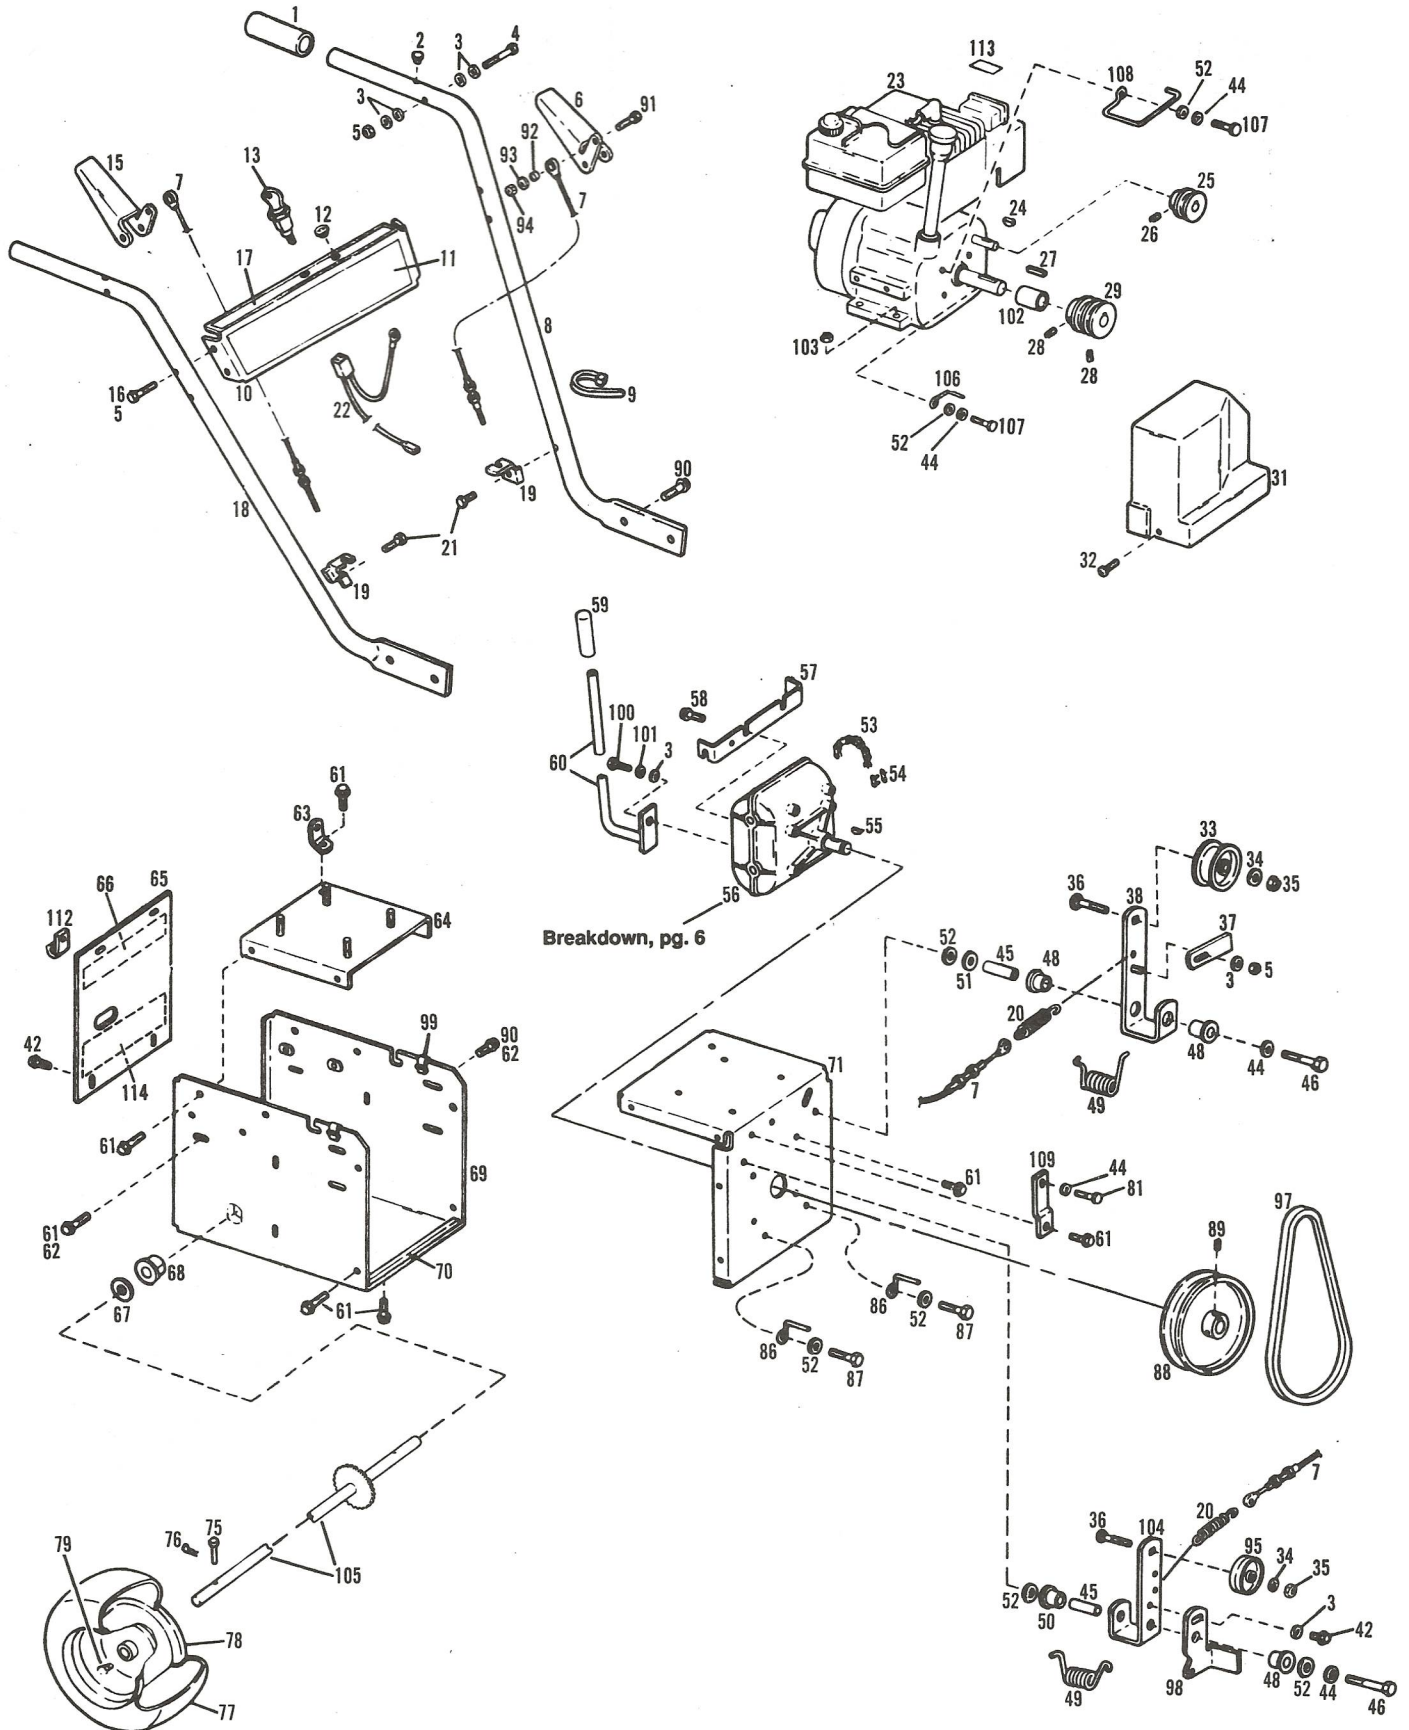

MODEL B5210

Ref #	Part #	Description	Qty.	Ref #	Part #	Description	Qty.
1	1758935	Handle Grip	2	57	1740139021	Reinforcement Bracket.....	1
2	1750796	Bumper	2	58	1740496	Thd. Form. Screw, 5/16-18 x 3/4	2
3	1107381	Flat Washer, 1/4	11	59	1737041	Handle Grip	1
4	1111601	Hex Screw, 1/4-20 x 1-3/4	2	60	1749290021	Shift Handle Ass'y	1
5	1734398	Lock Nut, 1/4-20	7	61	1186327	Fl. Lock Screw, 5/16-18 x 1/2	17
6	1745672021	Handle Control, LH.....	1	62	1186391	Flange Lock Nut, 5/16-18.....	6
7	1756078	Drive Cable Ass'y	2	63	1754424	Crank Support.....	1
8	1754176021	Handle Bar, LH.....	1	64	1748617021	Doubler Plate Ass'y.....	1
9	1735531	Cable Tie	2	65	1763797	Rear Cover (Incl. Refs. 114 & 66).....	1
10	1748492021	Console.....	1	66	1755796	Decal, Shift.....	1
11	1755805	Decal, Logo.....	1	67	1739463	Flat Washer	2
12	1185585	Flip Grommet.....	1	68	1739470	Bearing.....	2
13	1727321	Ignition Switch.....	1	69	1756065021	Frame Ass'y	1
	1718266	Key Only for Ref. 13	1	70	1750799	Rubber Pad	1
15	1745673021	Handle Control, RH	1	71	1749299021	Frame Cover Ass'y	1
16	1100811	Hex Screw, 1/4-20 x 1-1/2	4	75	1724760	Clevis Pin	2
17	1760188	Decal, Instruction.....	1	76	1717897	Hair Pin.....	2
18	1754177021	Handle Bar, RH.....	1	77	1755828**	Tire, 4.10/3.50 x 4.00.....	2
19	1749977	Cable Bracket	2	78	1755857	Wheel Rim (A).....	2
20	1752500	Ext. Spring	2	78	1760236	Wheel Rim (B).....	2
21	1754128	Thd. Form. Screw, 1/4-20 x 3/4	2	79	1718086	Valve Stem Ass'y.....	2
22	1760245	Lead Ass'y.....	1	81	1100029	Hex Screw, 5/16-24 x 5/8.....	1
23	*	Tecumseh Engine, Model HS50.....	1	86	1750704	Belt Guide.....	2
24	1104435	Woodruff Key, 1/8 x 5/8	1	87	1100044	Hex Screw, 5/16-18 x 3/4.....	2
25	1740121	PTO Sheave.....	1	88	1740127	Transmission Sheave	1
26	1100113	Set Screw, 1/4-20 x 1/2	2	89	1733185	Set Screw, 5/16-18 x 5/8	2
27	1108852	Square Key, 3/16 x 3/4.....	1	90	1186328	Flange Screw, 5/16-18 x 5/8	4
28	1185596	Set Screw, 5/16-18 x 5/16	2	91	1741455	Hex Screw, #10-24 x 7/8.....	2
29	1752211	Engine Sheave.....	1	92	1746888	Spacer.....	2
31	1754436	Belt Cover.....	1	93	1103959	Flat Washer, #10	2
32	1115815	Truss Screw, #10-24 x 5/8.....	2	94	1186387	Lock Nut, 10-24	2
33	1729440	Idler Pulley	1	95	1710566	Flat Idler	1
34	1100243	Lock Washer, 3/8.....	2	97	1746379	V-Belt	1
35	1186231	Hex Nut, 3/8-16.....	2	98	1752228	Brake Arm	1
36	1740130	Carriage Bolt, 3/8-16 x 1-1/2.....	2	99	1185986	Speed Nut, #10	2
37	1751017	Idler Arm Stop.....	1	100	1100002	Hex Screw, 1/4-28 x 3/4.....	1
38	1751019	Idler Arm Ass'y	1	101	1100241	Lock Washer, 1/4	1
42	1724492	Thd. Form. Screw, 1/4-20 x 1/2	5	102	1740124	Spacer.....	1
44	1100242	Lock Washer, 5/16.....	5	103	1732499	Hex Nut, 5/6-18.....	4
45	1748659	Spacer.....	2	104	1748443	Idler Arm.....	1
46	1111608	Hex Screw, 5/16-18 x 2-1/2	2	105	1754525	Axle Ass'y.....	1
48	1715538	Bearing.....	4	106	1720717	Belt Guide.....	1
49	1740102	Torsion Spring	2	107	1100004	Hex Screw, 5/16-24 x 3/4.....	2
51	1100257	Flat Washer, 1/2	1	108	1754163	Belt Guide.....	1
52	1100255	Flat Washer, 5/16.....	8	109	1754158	Bracket	1
53	1748689	Drive Chain #41.....	1	112	1754159	Cable Clamp	2
54	1185013	Connector Link.....	1	113	1754328	Decal, Hot Surface	1
55	1104436	Woodruff Key, 3/16 x 3/4.....	1	114	1760187	Decal, Caution.....	1
56	*	Transmission (See Breakdown, page 6).....	1	NI	1750823	Tire Chains (Pair).....	N/A