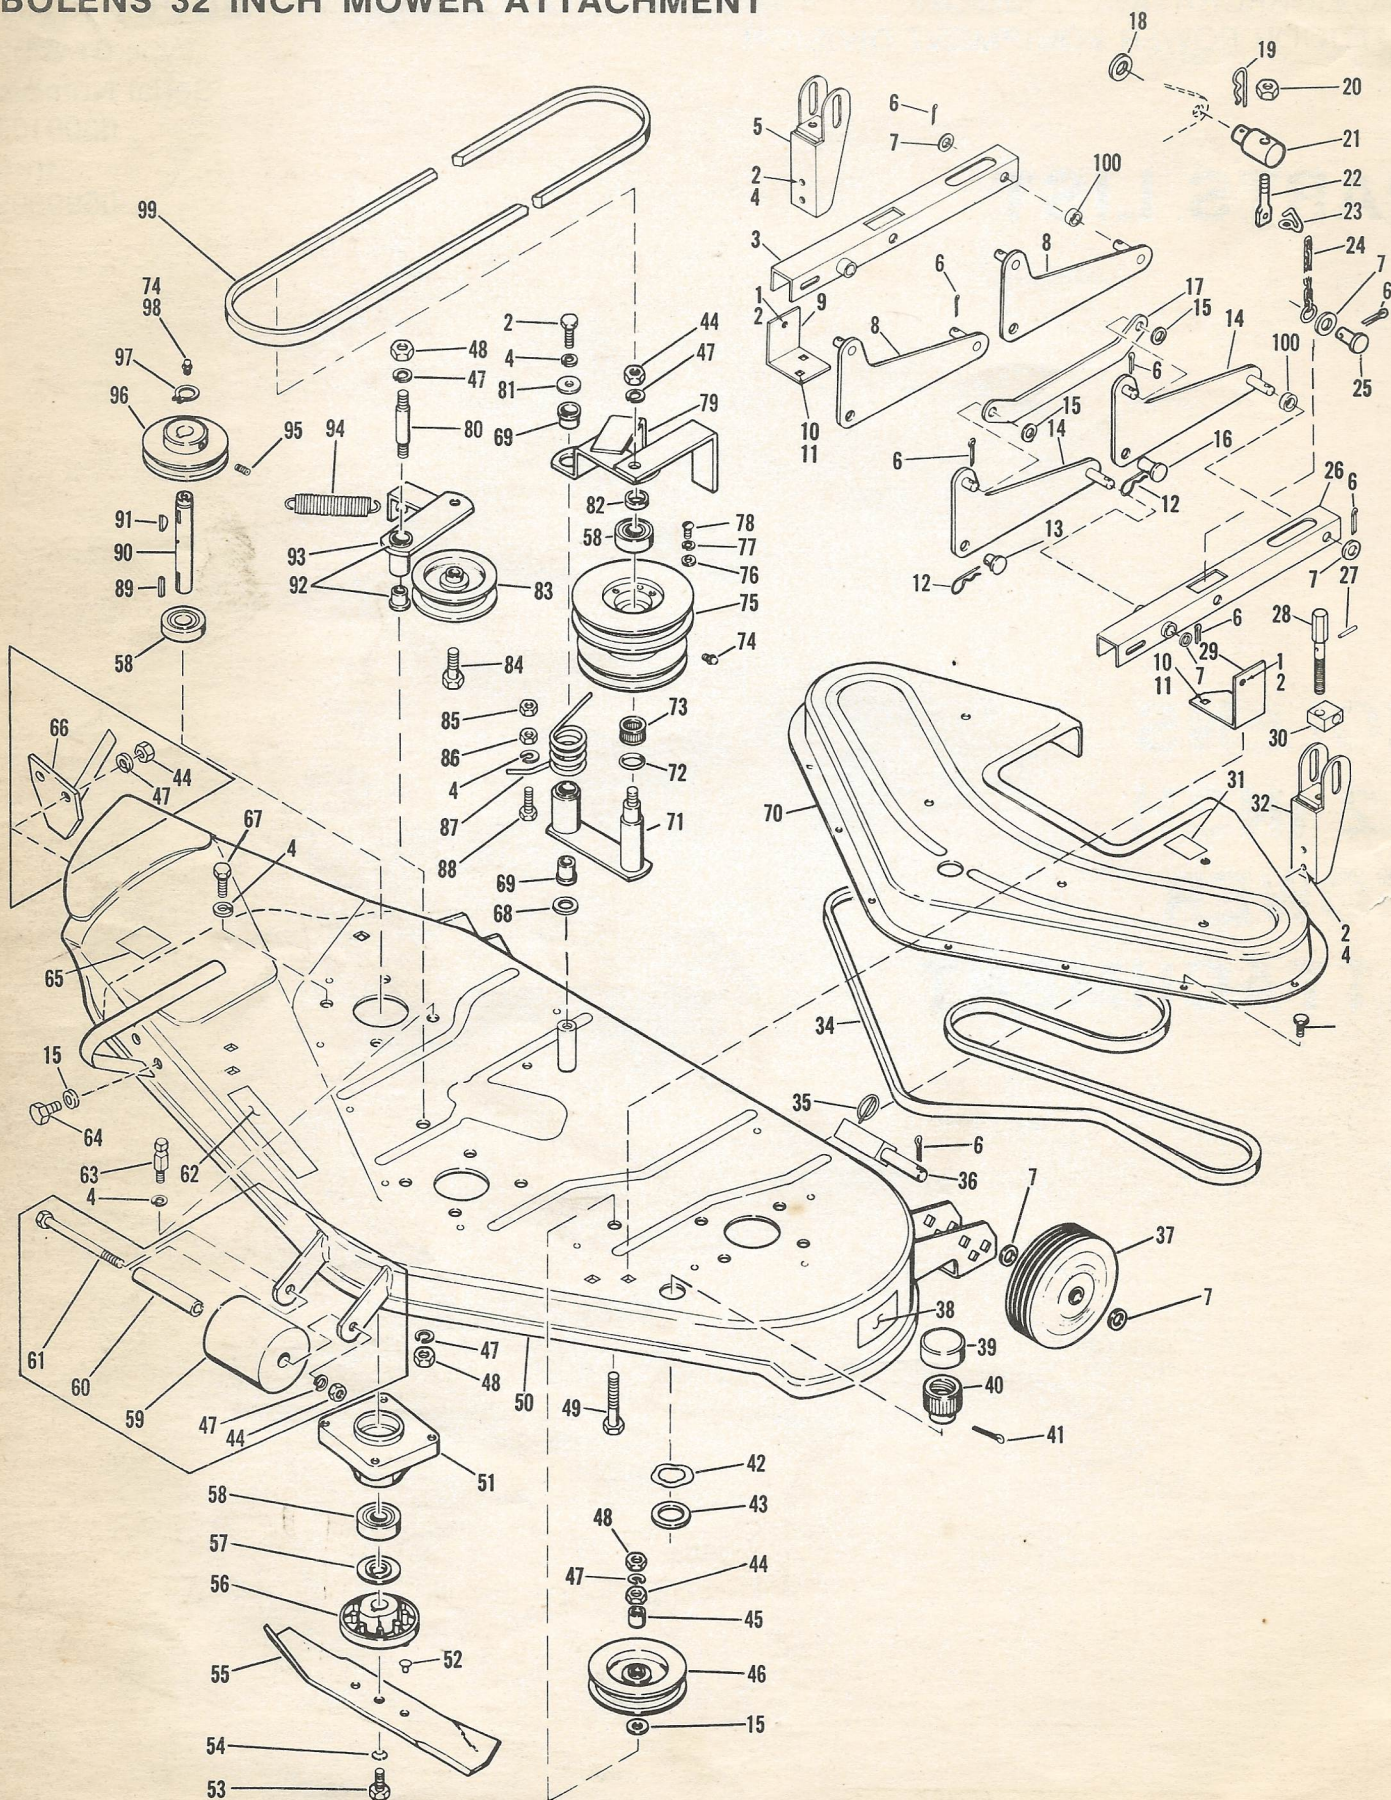

## MODEL 15101 – Type 01 & 02 and Serial Numbers 0300101 thru 0599999

REF. NO.	PART NO.	DESCRIPTION	NO. REQ'D.	REF. NO.	PART NO.	DESCRIPTION	NO. REQ'D.
1	1185261	Lockwasher, 5/16	2	54	1185715	Pyramidal Washer	3
2	1100088	Capscrew, 5/16-18 x 1/2	7	55	1715289	Cutter Blade	3
3	1722460	Hitch Bracket, R.H.	1	56	1722395	Blade Hub	3
4	1100242	Lockwasher, 5/16	22	57	1712566	Slinger	3
5	1722374	Support, R.H.	1	58	1120502	Ball Bearing	7
6	1100349	Cotter Pin, 1/8 x 3/4	14	59	1720577	Roller (1), (2), (3), (4)	1
7	1890234	Flat Washer, 1/2	8	60	1720578	Spacer (1), (2), (3), (4)	1
8	1721970	Lift Arm, R.H.	2	61	1106958	Capscrew, 3/8-16 x 6 (1), (2), (3), (4)	1
9	1721968	Support, R.H.	1	62	1717247	Decal (Bolens) (1), (2)	1
10	1186391	Nut, Whiz Lock 5/16-18	4	63	1715210	Spring Anchor Bolt	1
11	1186098	Carriage Bolt, 5/16-18 x 3/4	4	64	1100913	Capscrew, 3/8-16 x 7/8 (3)	2
12	1723478	Hitch Pin	4	65	1715670	Decal (Caution) (1), (2)	1
13	1709622	Clevis Pin	2		1725565	Decal (Caution) (3), (4), (5)	1
14	1721971	Lift Arm, L.H.	2	66	1725569	Deflector (3)	1
15	1107383	Flat Washer, 3/8	3	67	1185670	Capscrew, 5/16-18 x 7/8	11
16	1719324	Clevis Pin	2	68	1705093	Flat Washer, Special	1
17	1721268	Lift Link	2	69	1715681	Nylinder	2
18	1107385	Flat Washer	2	70	1719468	Belt Cover	1
19	1703011	Cotter Spring	2	71	1719717	Idler Arm	1
20	1110108	Lock Nut, 3/8-16	2	72	1185224	Grease Seal	1
21	1721977	Stud	2	73	1185010	Needle Bearing	1
22	1722451	Spade Bolt	2	74	1104954	Grease Fitting (Outer Shafts Only)	3
23	1717920	Cold Shut	2	75	1719834	Sheave	1
24	1722452	Chain	2	76	1103959	Flat Washer, No. 10	3
25	1722409	Clevis Pin	2	77	1100240	Lockwasher, No. 10	3
26	1722461	Hitch Bracket, L.H.	1	78	1100115	Slotted Screw, No.10-24 x 1/2	3
27	1177625	Roll Pin, 1/8 x 3/4	2	79	1722309	Idler Arm	1
28	1722371	Adjusting Screw	2	80	1715537	Stud	1
29	1721969	Support, L.H.	1	81	1713233	Flat Washer, 11/32 Special	1
30	1722372	Block	2	82	1719726	Tubular Spacer	1
31	1724540	Decal (Belt Drive) (3)	1	83	1713803	Idler Pulley	1
	1724840	Decal (Belt Drive) (4) (5)	1	84	1100011	Capscrew, 3/8-24 x 1-1/2	1
32	1722375	Support, L.H.	1	85	1110107	Lock Nut, 5/16-18	1
33	1185933	Hex Hd. Screw, Thread Forming, No. 14	12	86	1186230	Nut, 5/16-18	1
34	1724148	V Belt, 75"	1	87	1723657	Torsion Spring	1
35	1719672	Klik Pin	2	88	1106880	Capscrew, 5/16-18 x 1-1/8 (1), (2)	1
36	1719742	Gauge Wheel Axle	2		1100808	Capscrew, 5/16-18 x 1-1/4 (3), (4), (5)	1
37	181036	Wheel	2	89	1185188	Square Key, 3/16 x 7/8	3
38	1722725	Decal (Caution) (1), (2)	1	90	1719436	Blade Drive Shaft (1)	3
39	1719467	Protector Cap	1		1723045	Blade Drive Shaft (2), (3), (4), (5)	3
40	1719461	Washout Flange	1	91	1104436	Woodruff Key, 3/16 x 3/4	3
41	1100352	Cotter Pin, 1/8 x 1-1/2	1	92	1715538	Nyliner	2
42	1719469	Wave Washer	1	93	1716399	Idler Arm	1
43	1703073	Thrust Washer	1	94	1701322	Idler Spring	1
44	1186231	Nut, 3/8-16	6	95	1103470	Set Screw, 5/16-18 x 1/2	6
45	1711284	Spacer	1	96	1715799	Sheave	3
46	1714742	Idler Pulley	1	97	1118809	Retaining Ring	3
47	1100243	Lockwasher, 3/8	4	98	1110086	Grease Fitting 45° (Center Shaft Only)	1
48	1186393	Nut, Whiz Lock 3/8-16	3	99	1721967	V Belt, 52" PTO	1
49	1106934	Capscrew, 3/8-16 x 2-1/4	1	100	1721972	Spacer	2
50	1721974	Mower Base (1), (2), (3)	1				
	1727119	Mower Base (4)	1				
	1728379	Mower Base (5)	1				
51	1723046	Bearing Housing	3				
52	1177330	Rivet	6				
53	1111709	Capscrew, 3/8-24 x 7/8	3				