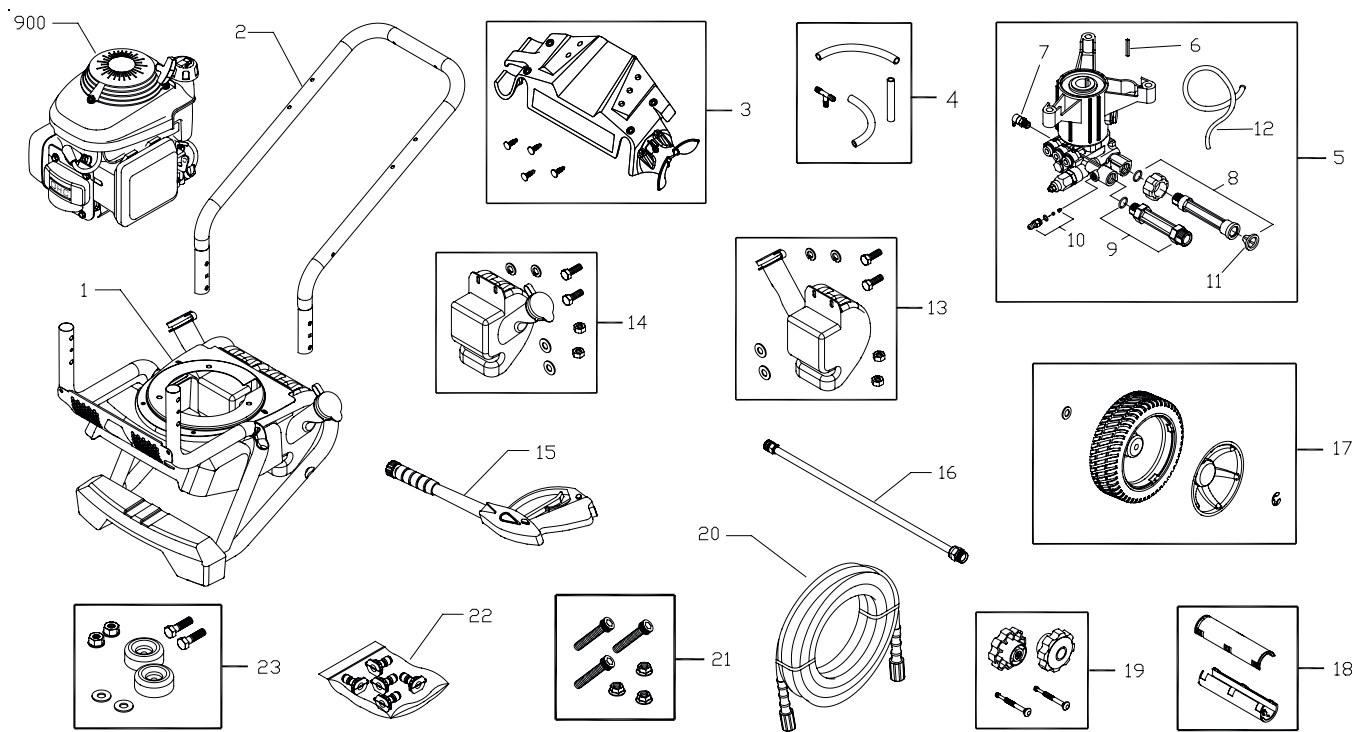

Exploded View and Parts List — Main Unit

Item	Part #	Description	Item	Part #	Description
1	312100GS	BASE	20	310741GS	HOSE
2	310628BWGS	HANDLE	21	200199GS	KIT-HARDWARE PUMP MOUNTING
3	310843GS	BILLBOARD	22	311310GS	KIT-QC NOZZLES
	195964GS	KIT-TREE CLIPS		195983AJGS	NOZZLE-QC RED
4	202478GS	HOSE-CHEMICAL		195983ALGS	NOZZLE-QC GREEN
5	311554GS	PUMP		195983AMGS	NOZZLE-QC WHITE
6	23139GS	KEY		195983APGS	NOZZLE-QC CYAN
7	208673GS	VALVE-THERMAL RELIEF		195983AQGS	NOZZLE-QC MAGENTA
8	201496GS	KIT-WATER INLET	23	192310GS	MOUNT-VIBRATION
9	201497GS	FITTING	900	§	ENGINE
10	192914GS	KIT-CHEM INJ			
11	B2384GS	FILTER-GARDEN HOSE	Items Not Illustrated		
12	189971GS	HOSE-CHEMICAL		310851GS	MANUAL-OPERATOR'S
13	310821GS	TANK-CHEMICAL		BB3061BGS	OIL BOTTLE
	310806GS	CAP-CHEMICAL TANK		208538GS	DECAL-Spark
	310333GS	KIT-FUEL VALVE		311247GS	DECAL-Gun
14	310820GS	TANK-CHEMICAL		203874GS	AXLE
	310805GS	CAP-CHEMICAL TANK		194256GS	TAG-WARNING
	310333GS	KIT-FUEL VALVE			
15	209094GS	GUN	Optional Accessories		
16	200595GS	EXTENSION-QC		6039	PUMP SAVER
17	202477GS	KIT-WHEEL		6048	O-RING MAINTENANCE
	200519GS	HUBCAP			
	192050GS	E-RING			
18	311969GS	GRIP			
19	312099GS	KIT-HARDWARE HANDLE			