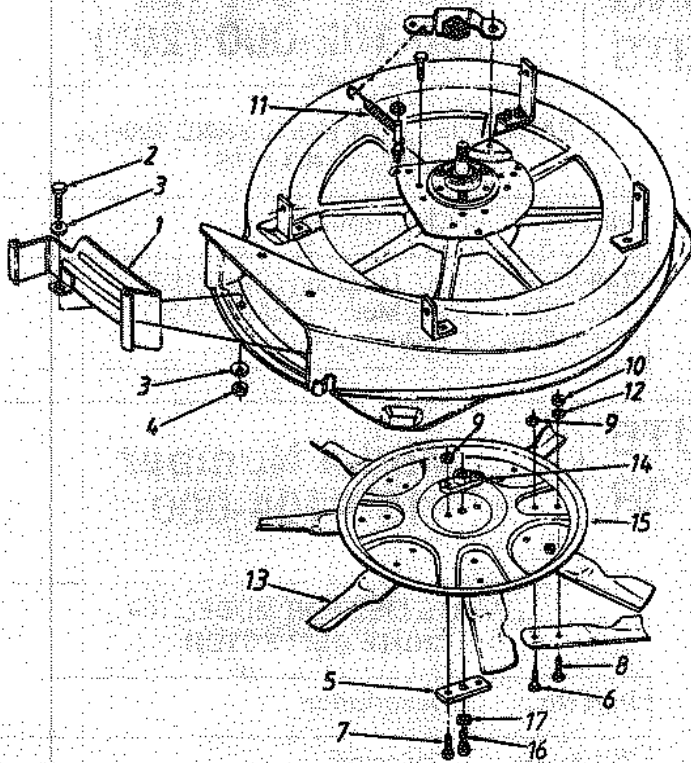

## 30" MULCHING KIT

**Model Number  
190-093-000**

### PARTS LIST FOR MODEL 093 MULCHING KIT

REF. NO.	PART NO.	CODE	DESCRIPTION
1	703-2071		Mulching Baffle Ass'y.
2	710-0621		Hex Bolt 5/16-18 x .5"
3	736-0425		Bell-Wash. .325" I.D.
4	712-0429		Hex L-Nut 5/16-18 Thd.
5	12626A		Blade Spacer
6	710-0157		Hex Bolt 5/16-24 x .75"
7	710-0672		Hex Bolt 5/16-24 x 1.25" Lg. (Gr. 5)
8	710-0696		Hex Bolt 3/8-24 x .88" Lg.
9	712-0237		Hex L-Nut 5/16-24 Thd.
10	712-3061		Hex L-Nut 3/8-24 Thd. (Gr. 5)
11	732-0482		Extension Spring 3.2" Lg.
12	736-0185		Fl-Wash. .406" I.D. x .75"
13	742-0600		30" Mulching Blade Tip
14	748-0300		Blade Adapter
15	783-0006		30" Mulching Blade Disc
16	710-0879		Hex Bolt 3/8-24 x 1.25" Lg. (Gr. 8)
17	736-0169		L-Wash. 3/8" I.D.

## 38" AND 42" MULCHING KITS

### PARTS LIST FOR MODELS 096 AND 097 MULCHING KITS

**Model Numbers  
190-096-000 (38")  
190-097-000 (42")**

REF. NO.	PART NO.	DESCRIPTION	QTY.
1	710-0134	Carriage Bolt 1/4-20 x .62" Lg.	2
2	710-0597	Hex Bolt 1/4-20 x 1" Lg.	1
3	710-3029	Hex Bolt 7/16-20 x 1.25" Lg. (Gr. 5)	4
4	710-0932	Carriage Bolt 1/4-20 x 1" Lg.	1
5	711-0957	Retaining Bolt	1
6	712-0378	Hex Nut 7/16-20 Thd.	4
7	712-0287	Hex Nut 1/4-20 Thd.	3
8	712-0291	Hex L-Nut 1/4-20 Thd.	1
9	712-0397	Wing Nut	2
10	736-0171	L-Wash. 7/16" I.D.	4
11	736-0329	L-Wash. 1/4" I.D.	3
12	742-0539	Mulching Blade 12.5"	2
13	742-0537	Mulching Blade 19.38" (096)	2
	742-0538	Mulching Blade 21.2" (097)	2
14	748-0365	Blade Adapter	2
15	783-0024	Top Mulching Baffle (096)	1
	783-0026	Top Mulching Baffle (097)	1
16	783-0025	Side Mulching Baffle (096)	1
	783-0027	Side Mulching Baffle (097)	1
17	783-0028	Locking Bracket	1
18	736-0217	L-Wash. 3/8" I.D.	2
19	710-1039	Hex Bolt 3/8-24 x 1" Lg. (Gr. 8)	2