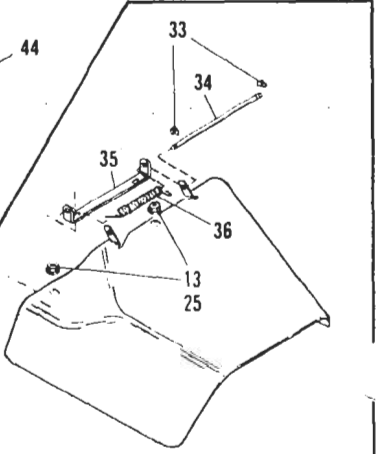

**TORQUE TO
19-90 ± 10 FT. LBS.
(122 Nm)**

**TORQUE TO
180 IN. LBS.
(20 Nm)**

**TORQUE TO 300-47
IN. LBS. (34 Nm)**

**SERIAL
NUMBERS
0200101
THRU 0299999**