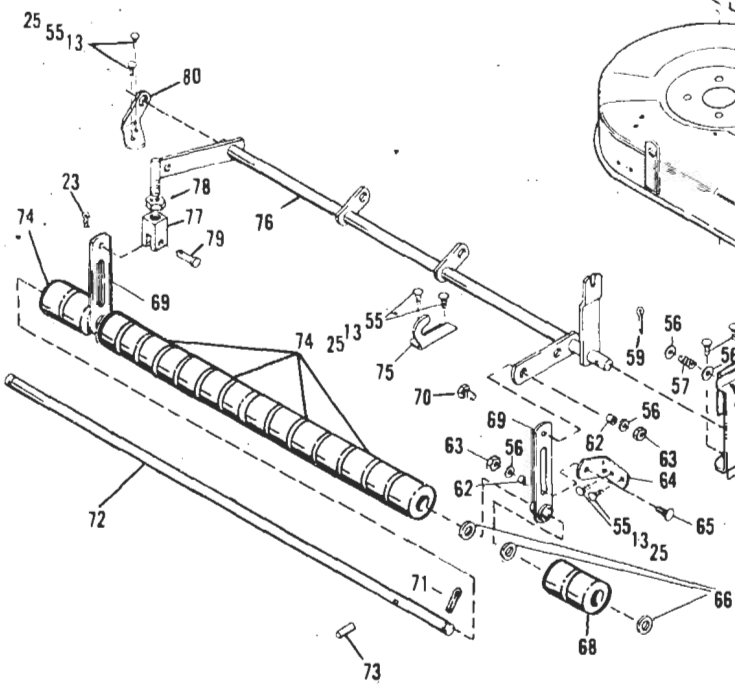

**TORQUE TO
19-90 ± 10 FT. LBS.
(122 Nm)**

**TORQUE TO
180 IN. LBS.
(20 Nm)**

**TORQUE TO 300-47
IN. LBS. (34 Nm)**

**SERIAL
NUMBERS
0200101
THRU 0299999**