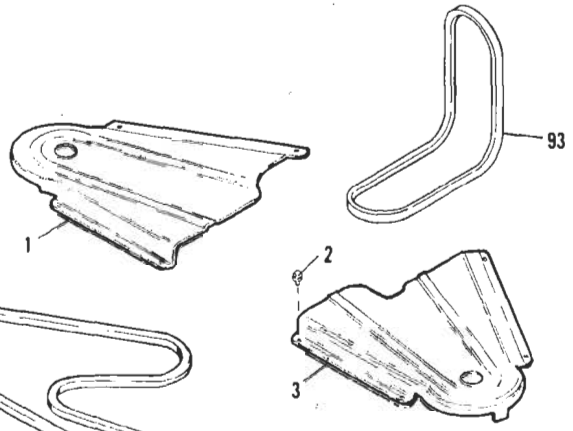


Bolens[®]

**Mower Attachment
42 Inch**

Model 18300

Serial Numbers 0200101
thru 0599999

Parts List

BOLENS 42 INCH MOWER ATTACHMENT

**TORQUE TO
19-90 ± 10 FT. LBS.
(122 Nm)**

**TORQUE TO
180 IN. LBS.
(20 Nm)**