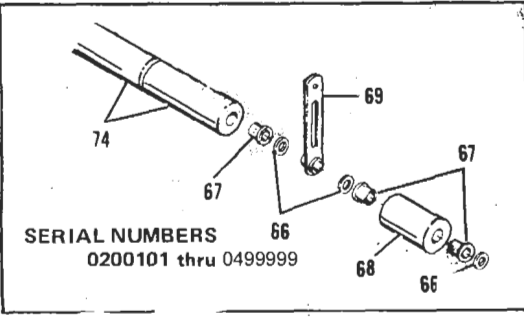

**TORQUE TO
19-90 ± 10 FT. LBS.
(122 Nm)**

**TORQUE TO
180 IN. LBS.
(20 Nm)**

**TORQUE TO 300-47
IN. LBS. (34 Nm)**

**SERIAL
NUMBERS
0200101
THRU 0299999**