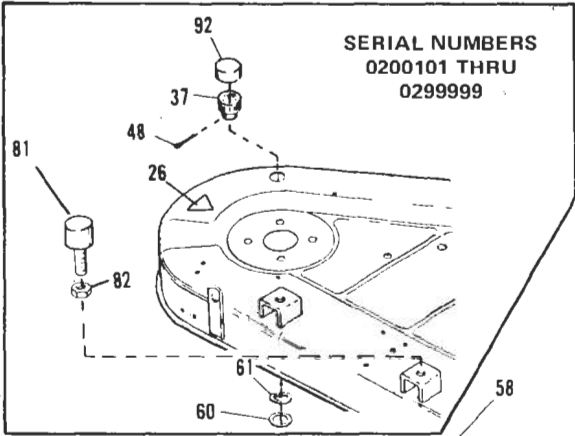


Bolens[®]

**Mower Attachment
42 Inch**

Model 18300

Serial Numbers 0200101
thru 0599999

Parts List

BOLENS 42 INCH MOWER ATTACHMENT

**TORQUE TO
19-90 ± 10 FT. LBS.
(122 Nm)**

**TORQUE TO
180 IN. LBS.
(20 Nm)**