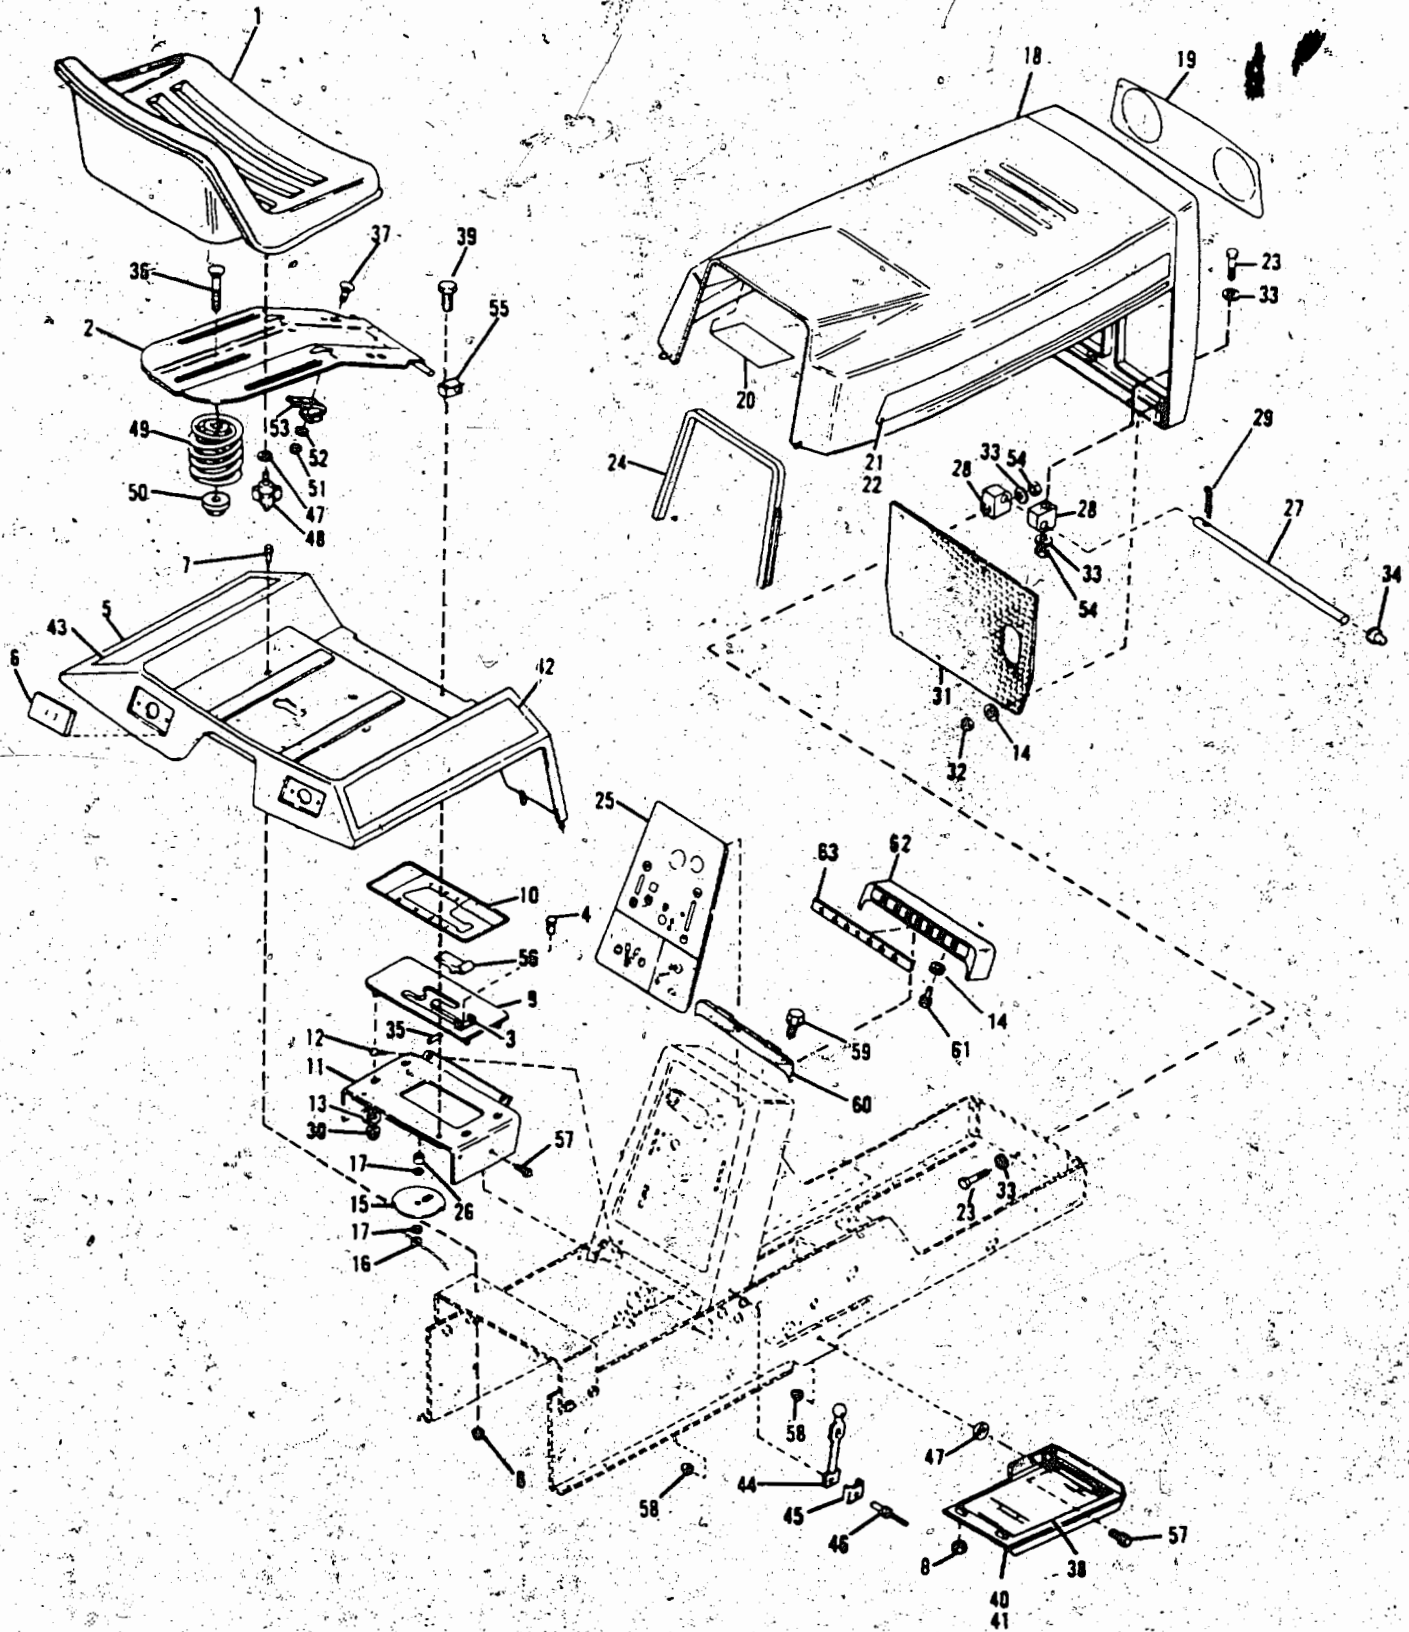

BOLENS TRACTORS

REF. NO.	PART NO.	DESCRIPTION	QTY. REQ.	REF. NO.	PART NO.	DESCRIPTION	QTY. REQ.
1	1747834	Seat	1	31	1758804BDG	Screen Grille	1
2	1734115BOW	Seat Support	1	32	1736399	Flange Nut #10-32	4
3	1738815BDG	Stop	1	33	1107382	Flat Washer 5/16	8
4	1185878	Pop Rivet	2	34	1728072	Push Nut	1
5	1748574BOW	Fender Assembly	1	35	1185232	Drive Pin, 3/16 x 3/4	1
6	1725615	Reflector	2	36	1186130	Carriage Bolt, 3/8-16 x 1-1/4	2
7	1186329	Screw, Hex Hd. Flange Lock, 5/16-18 x 3/4	2	37	1186067	Carriage Bolt, 1/4-20 x 1/2	1
8	1186391	Nut, Hex Flange Lock, 5/16-18	6	38	1746139	Foot Rest Pad	2
9	1738819BDG	Shift Plate Assembly	1	39	1186332	Flange Screw, 5/16-18 x 1-1/4	2
10	1750289	Instr. Decal	1	40	1736565BDG	Foot Rest, L.H.	1
11	1746323BDG	Tunnel	1	41	1736566BDG	Foot Rest, R.H.	1
12	1739688	Thd. Cutting Screw, 5/16-18 x 5/8	2	42	1758926	Fender Decal R.H.	1
13	1729492	Flat Washer 11/32	4	43	1758925	Fender Decal L.H.	1
14	1185418	Flat Washer 7/32	6	44	1727127	Latch	2
15	1734084	Shift Shield	1	45	1727126	Clip	1
16	1734398	Top Lock Nut, 1/4-20	1	46	1728772	Rivet, Pop, 3/16 x 1/2	2
17	1107381	Washer, Flat, 1/4	2	47	1100256	Flat Washer, 3/8	4
18	1749566BOW	Hood & Grille Assembly	1	48	1734269	Adjusting Knob	2
19	1756360	Decal, Grill	1	49	1733960	Spring	1
20	1757308	Decal, Service Instr.	1	50	1735125	Special Nut	1
21	1756361	Decal, Hood R.H.	1	51	1186229	Hex Nut, 1/4-20	1
22	1756362	Decal, Hood L.H.	1	52	1100241	Lock Washer, 1/4	1
23	1100799	Screw, Hex Hd., 5/16-18 x 1-1/2	4	53	1734515	Actuator Bracket	1
24	1726932	Trim	1	54	1110107	Lock Nut, 5/16-18	4
25	1751471	Decal, Instr. Panel	1	55	1735265	Pivot Block	2
26	1740874	Spacer	1	56	1738817BDG	Shift Lever Stop	1
27	1736341	Pivot Rod	1	57	1186345	Fl. Screw, 3/8-16 x 3/4	6
28	1736340	Pivot Block	4	58	1186393	Fl. Nut, 3/8-16	6
29	1100362	Cotter Pin, 3/32 x 1/2	1	59	1748080	Light Cluster Housing	1
30	1186389	Nut, Hex Flange Lock, 1/4-20	4	60	1748081	Lense	1
				61	1741454	Self Thd. Screw, #10-16 x 1/2	2
					1738223	Spray Paint (White)	
					1736796	Spray Paint (Dark Green)	