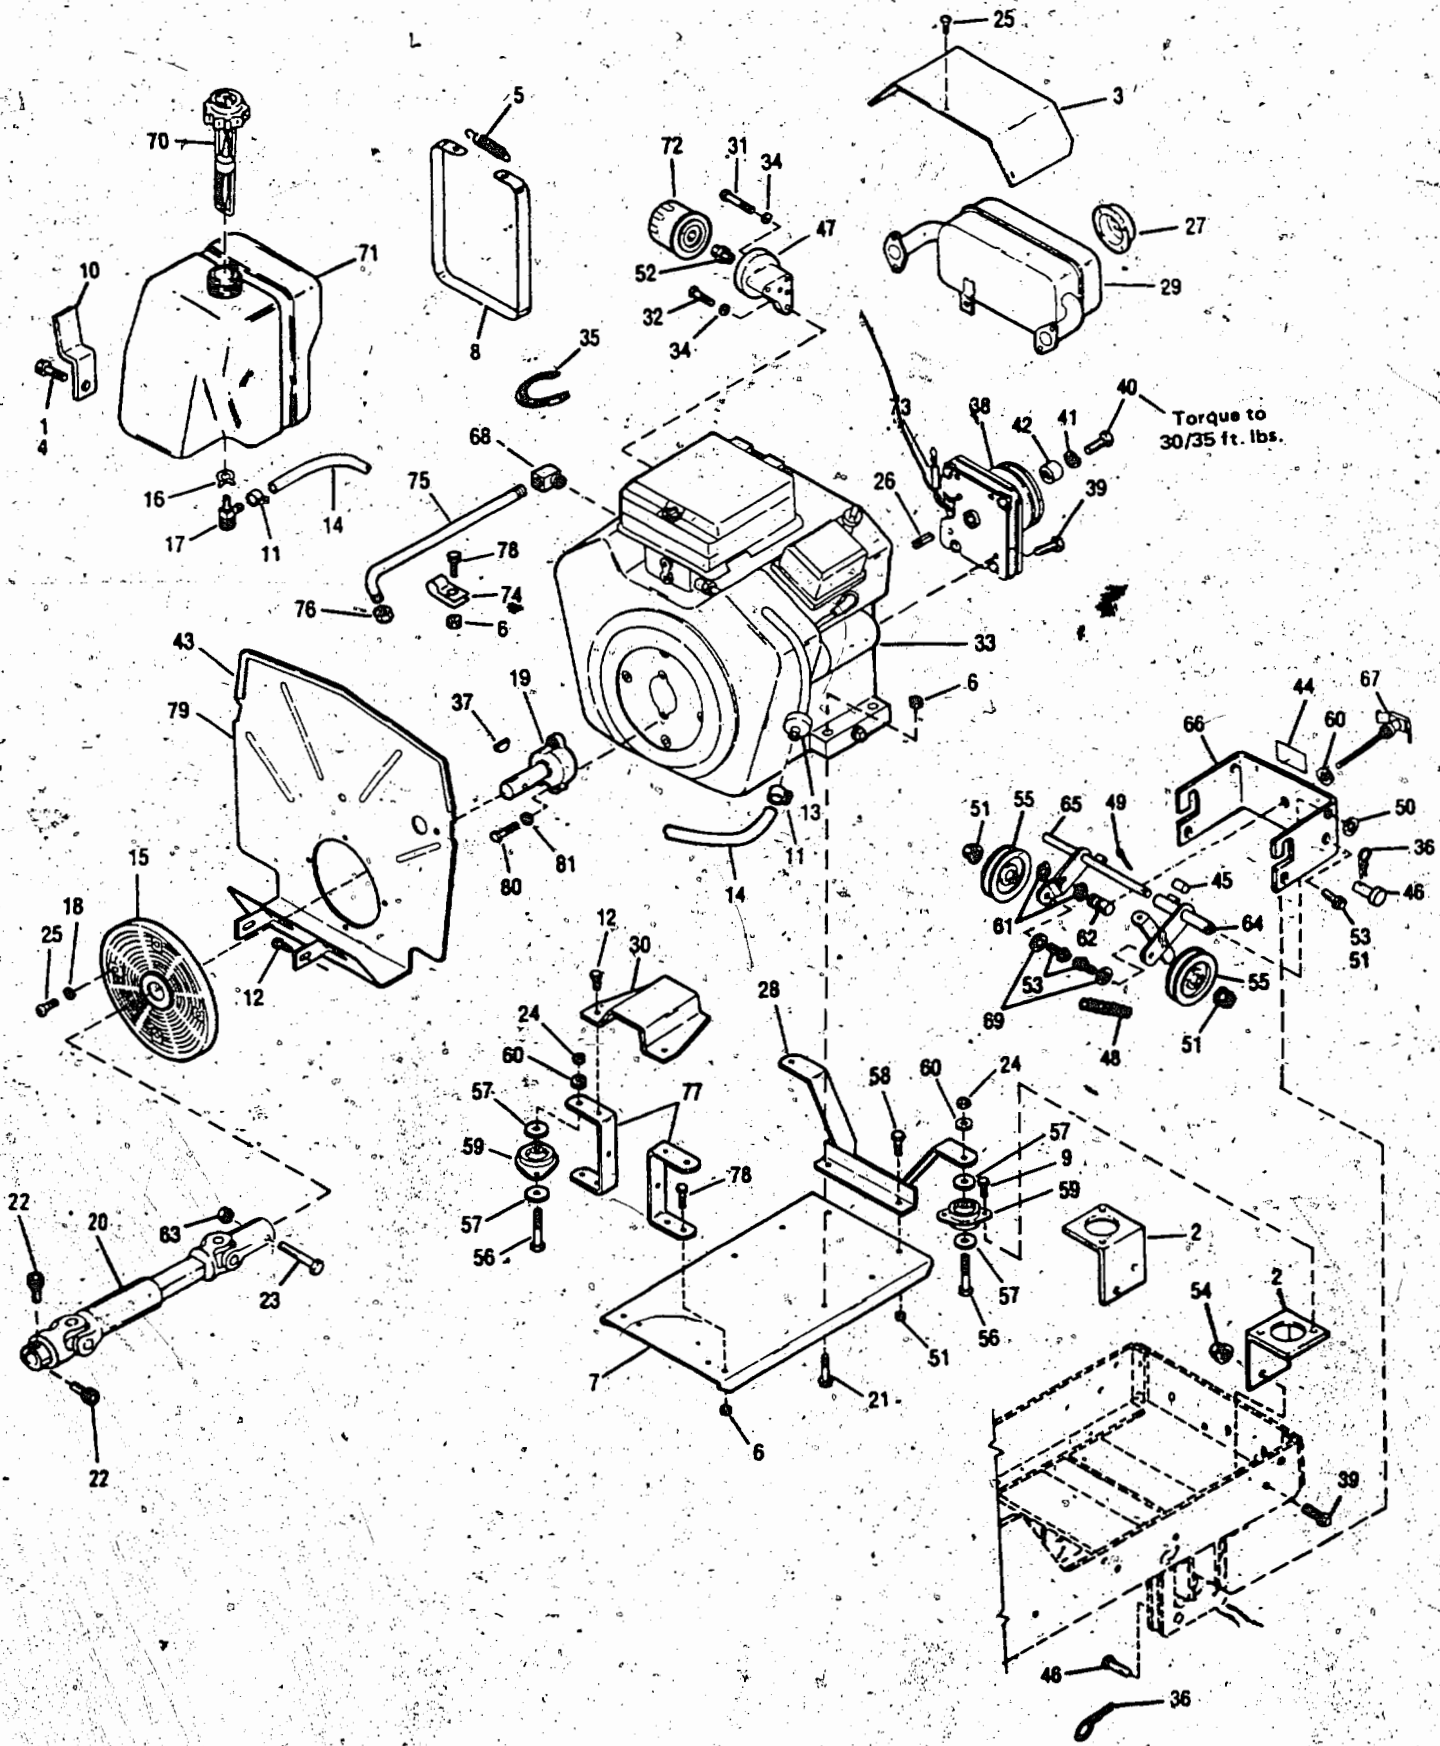

MODEL 1468

REF. NO.	PART NO.	DESCRIPTION	QTY. REQ.	REF. NO.	PART NO.	DESCRIPTION	QTY. REQ.
1	1186309	Fl. Screw 1/4-20 x 5/8	1	41	1100243	Washer, Lock 3/8	1
2	1758121BDG	Engine Support	4	42	1734790	Clutch Retainer	1
3	1758191BDG	Heat Shield	1	43	1740344	Heat Shield Gasket	1
4	1186389	Fl. Nut 1/4-20	1	44	1756843	Decal, Belt Adjustment	1
5	1806648	Spring, Extension	1	45	1734935	Indicator Cap	2
6	1186391	Flange Nut, 5/16-18	8	46	1708125	Pin, Clevis	4
7	1758173BDG	Engine Support	1	47	1758743	Manifold, Filter	1
8	1727918BDG	Strap	1	48	1726661	Spring Extension	1
9	1185712	Screw, Hex Hd. Thd. Cutting No. 10-24 x 1/2	8	49	1100350	Cotter Pin 1/8 x 1	2
10	1757213	Tank Retainer	1	50	1107386	Washer, Flat 5/8	2
11	1750687	Clamp, Hose	2	51	1186393	Nut, Flange Lock 3/8-16	7
12	1100799	Screw Fl 5/16-18 x 1/2	4	52	1721921	Coupling, Special	1
13	1727491	Filter Fuel	1	53	1186350	Screw, Fl. Lock 3/8-16 x 1-3/4	3
14	1758908	Line, Fuel	1	54	1186393	Nut, Flange Lock 3/8-16	8
15	1758178	Screen	1	55	1726660	Pulley, Idler	2
16	1723474	Clamp, Hose	1	56	1100049	Screw, Hex. Hd. Cap 3/8-16 x 2-1/4	4
17	1718029	Valve, Shut Off	1	57	1186047	Washer, Flat 3/8 ID x 1-3/8 OD	8
18	1103959	Washer, Flat #10	4	58	1186347	Screw, Fl. 3/8-16 x 1	4
19	1758970	Engine Extension	1	59	1724896	Mount, Isolator	4
20	1758211	Drive Shaft Assembly	1	60	1107383	Washer, Flat 3/8	5
21	1186334	Flange Lock Screw 5/16-18 x 1-3/4	4	61	1113527	Ring, Retaining 3/4	2
22	1185596	Sq. Hd. Set Screw 5/16-18 x 5/16	2	62	1742723	Pivot	1
23	1100807	Hex Screw 1/4-20 x 2	1	63	1734398	Nut, Lock 1/4-20	1
24	1733398	Nut, Hex. Lock, 3/8-16	4	64	1738569	Idler Arm Assembly	1
25	1875711	Screw, Phil Hd. M6-10 x 8	7	65	1742725	Idler Arm Assembly	1
26	1108842	Sq. Key 1/4 x 3/4	1	66	1736481BDG	Support, Idler	1
27	1751507	Deflector	1	67	1735112	Knob, Adjusting	1
28	1759159	Support, Front	1	68	1752912	Elbow - 90°	1
29	1758207	Muffler	1	69	1100256	Flat Washer 3/8	2
30	1758805BDG	Guard	1	70	1748758	Gas Cap	1
31	1759147	Hex Hd. Screw M6-1.0 x 50	2	71	1749484	Fuel Tank (includes Ref. 70)	1
32	1860204	Screw Hex hd. M6-1.0 x 20	1	72	1759146	Oil Filter	1
33		Engine, 14 HP, Briggs & Stratton 290447	1	73	1759382	Tube, Insulating	1
34	1100241	Washer, Lock 1/4	8	74	1758175	Clip	1
35	1735531	Cable Tie	2	75	1758174	Tube, Drain	1
36	1723478	Hitch Pin	4	76	1745688	Cap, Pipe	1
37	1100276	Key, Woodruff 1/4-7/8	1	77	1758169BDG	Support, Rear	2
38	1741572	Clutch/Brake, Elect	1	78	1186331	Screw, Fl. 5/16-18 x 1	4
39	1186345	Screw, Fl. Lock 3/8-16 x 3/4	8	79	1758172BDG	Shield, Heat Ass'y	1
40	1100009	Screw, Hex Hd., 3/8-24 x 1	1	80	1100808	Screw, Hex Hd. 5/16-18 x 1-1/4	2
				81	1100242	Washer, Lock 5/16	2

• Common Hardware - Purchase Locally. (Grade 5 where applicable)