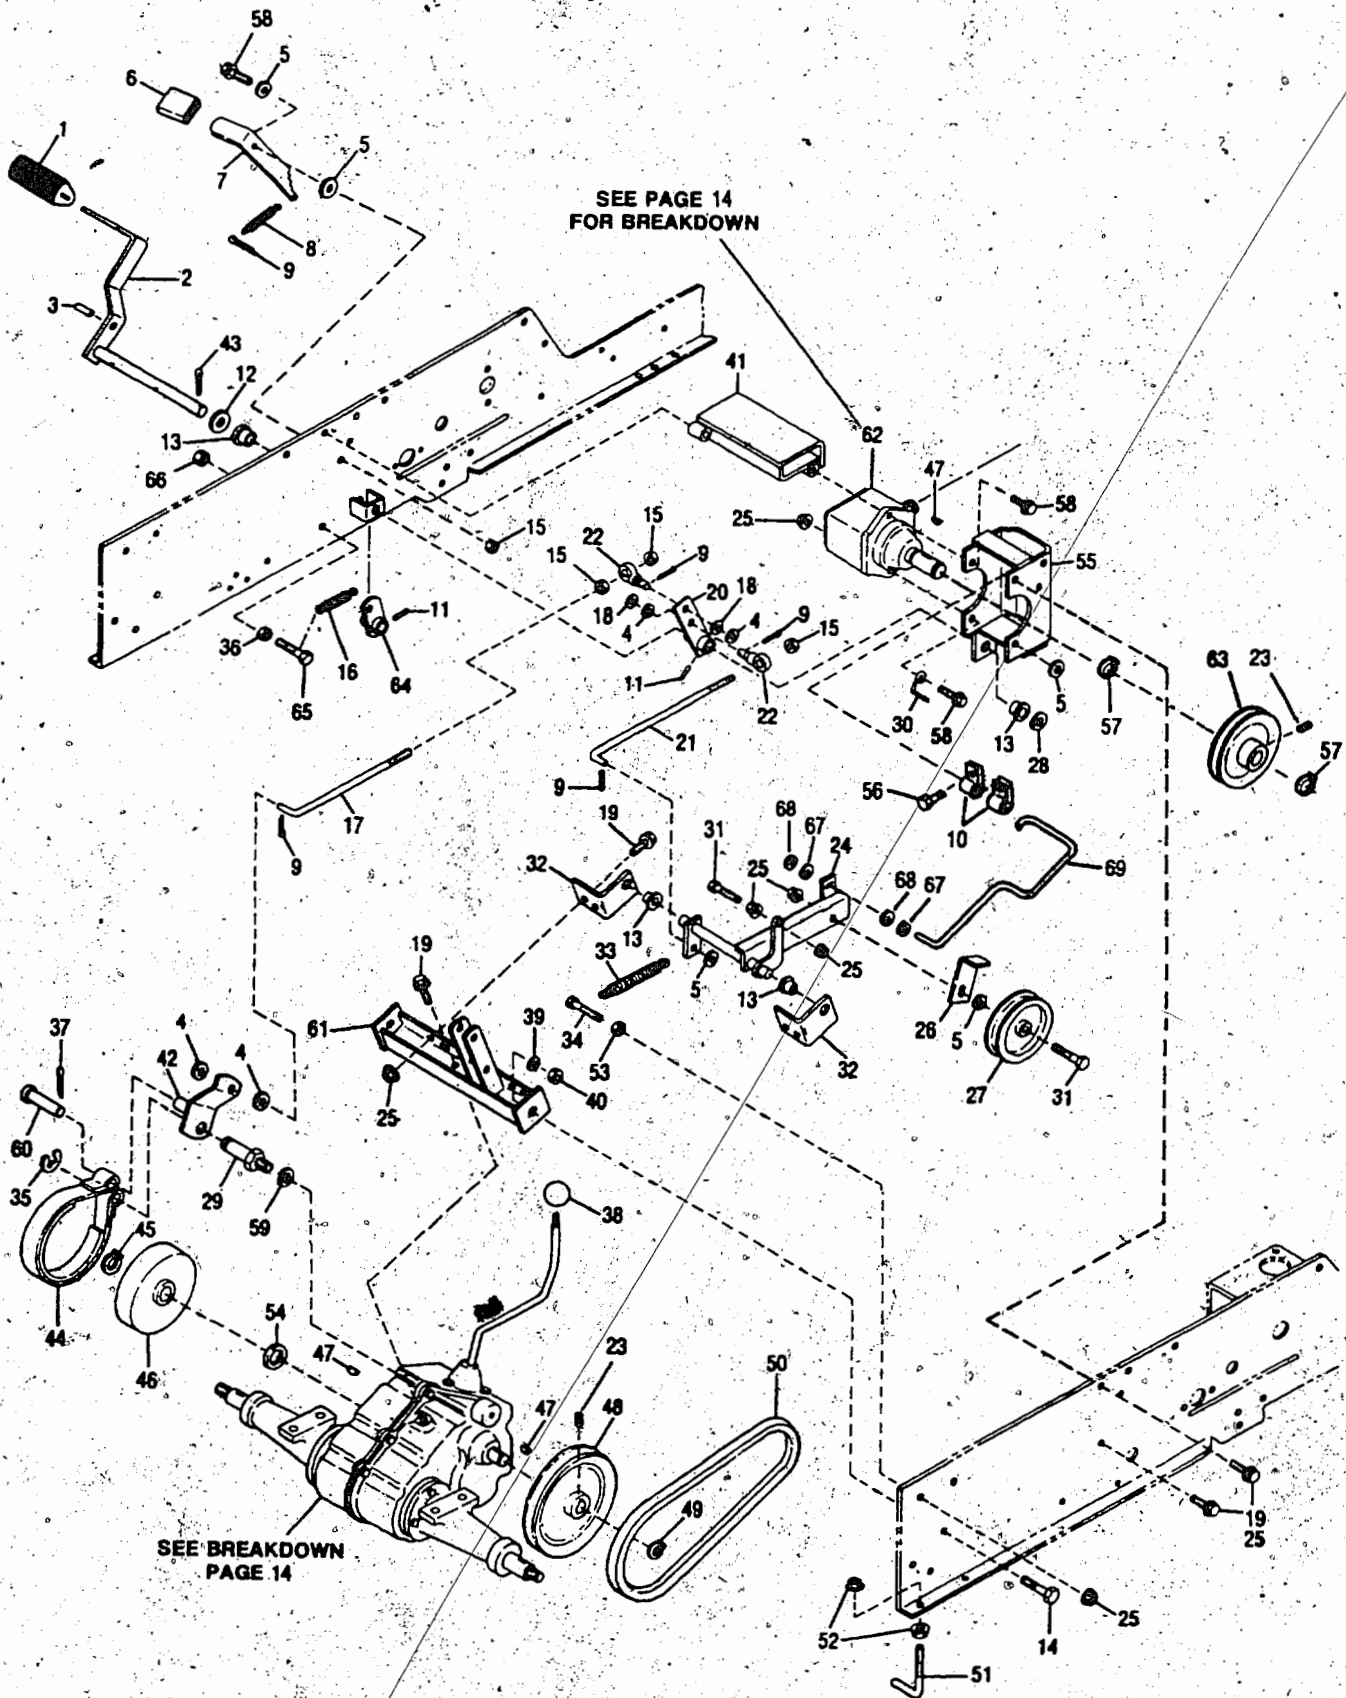

BOLENS TRACTORS

REF. NO.	PART NO.	DESCRIPTION	QTY. REQ.	REF. NO.	PART NO.	DESCRIPTION	QTY. REQ.
1	1728694	Rubber Foot Rest	1	36	1734398	Lock Nut, 1/4-20	1
2	1733771	L.H. Pedal Ass'y	1	37	1100351	Cotter Pin, 1/8 x 1-1/4	1
3	1120209	Roll Pin, 3/16 x 3/4	1	38	1756715	Knob	1
4	1107382	Flat Washer, 5/16	4	39	1100245	Lock Washer, 1/2	2
5	1107383	Flat Washer, 3/8	5	40	1186233	Hex Nut, 1/2-13	2
6	1734553	Handle Grip	1	41	1742410BDG	Frame Support	1
7	1729683BDG	Brake Lock	1	42	1744837	Brake Arm Ass'y	1
8	1726640	Spring	1	43	1100350	Cotter Pin, 1/8 x 1	1
9	1100346	Cotter Pin, 3/32 x 3/4	6	44	1733735	Brake Band Ass'y	1
10	1732471	Clamp	2	45	1118554	Retaining Ring, 1"	1
11	1732147	Drive Pin	2	46	1734741	Brake Drum Ass'y	1
12	1727888	Spacer	1	47	1104436	Key, Woodruff, 3/16 x 3/4	3
13	1185802	Bushing	4	48	1744799	Pulley	1
14	1100064	Screw, Hex, 1/2-13 x 1-1/2	2	49	1113527	Retaining Ring, 3/4	1
15	1733398	Top Lock Nut, 3/8-16	4	50	1747232	V Belt (H.A. 44.3")	1
16	1720612	Spring	1	51	1728286	Belt Guide	2
17	1744813	Brake Rod	1	52	1186391	Flange Nut, 5/16-18	4
18	1705108	Flat Washer	A/R	53	1186259	Nut, Jam, 3/8-16	1
19	1186345	Flange Screw, 3/8-16 x 3/4	9	54	1186457	Thrust Washer	1
20	1733774	Control Arm Ass'y	1	55	1757491BDG	Support, Gear Box	1
21	1735570	Clutch Rod	1	56	1115815	Screw, #10-24 x 5/8	2
22	1747507	Pivot Block	2	57	1180025	Retaining Ring, 7/8	2
23	1182554	Set Screw, 5/16-18 x 5/16	2	58	1186348	Screw, Flange, 3/8-16 x 1-1/4	3
24	1757495BDG	Idler Shaft Ass'y	1	59	1100243	Lock Washer, 3/8	1
25	1186393	Flange Nut, 3/8-16	14	60	1724639	Clevis Pin	1
26	1734835BDG	Belt Guide	1	61	1744800	Transaxle Support	1
27	1728810	Idler	1	62	1737757	Gear Box Ass'y	1
28	1107386	Flat Washer, 5/8	1	63	1744798	Pulley	1
29	1739889	Shoulder Bolt	1	64	1748584	Brake Arm Ass'y	1
30	1730138	Belt Guide	1	65	1186312	Screw, Flange Lock, 1/4-20 x 1	1
31	1100047	Hex Screw, 3/8-16 x 1-1/2	2	66	1186389	Fl. Lock Nut, 1/4-20	1
32	1733776	Idler Arm Support	2	67	1103959	Washer, Flat #10	2
33	1706822	Spring	1	68	1757496	Retainer	2
34	1100062	Hex Screw, 3/8-16 x 2-1/2	1	69	1757492	Guide, Belt	1
35	1177567	Retaining Ring	1				

• Common Hardware - Purchase Locally (Grade 5 where applicable)