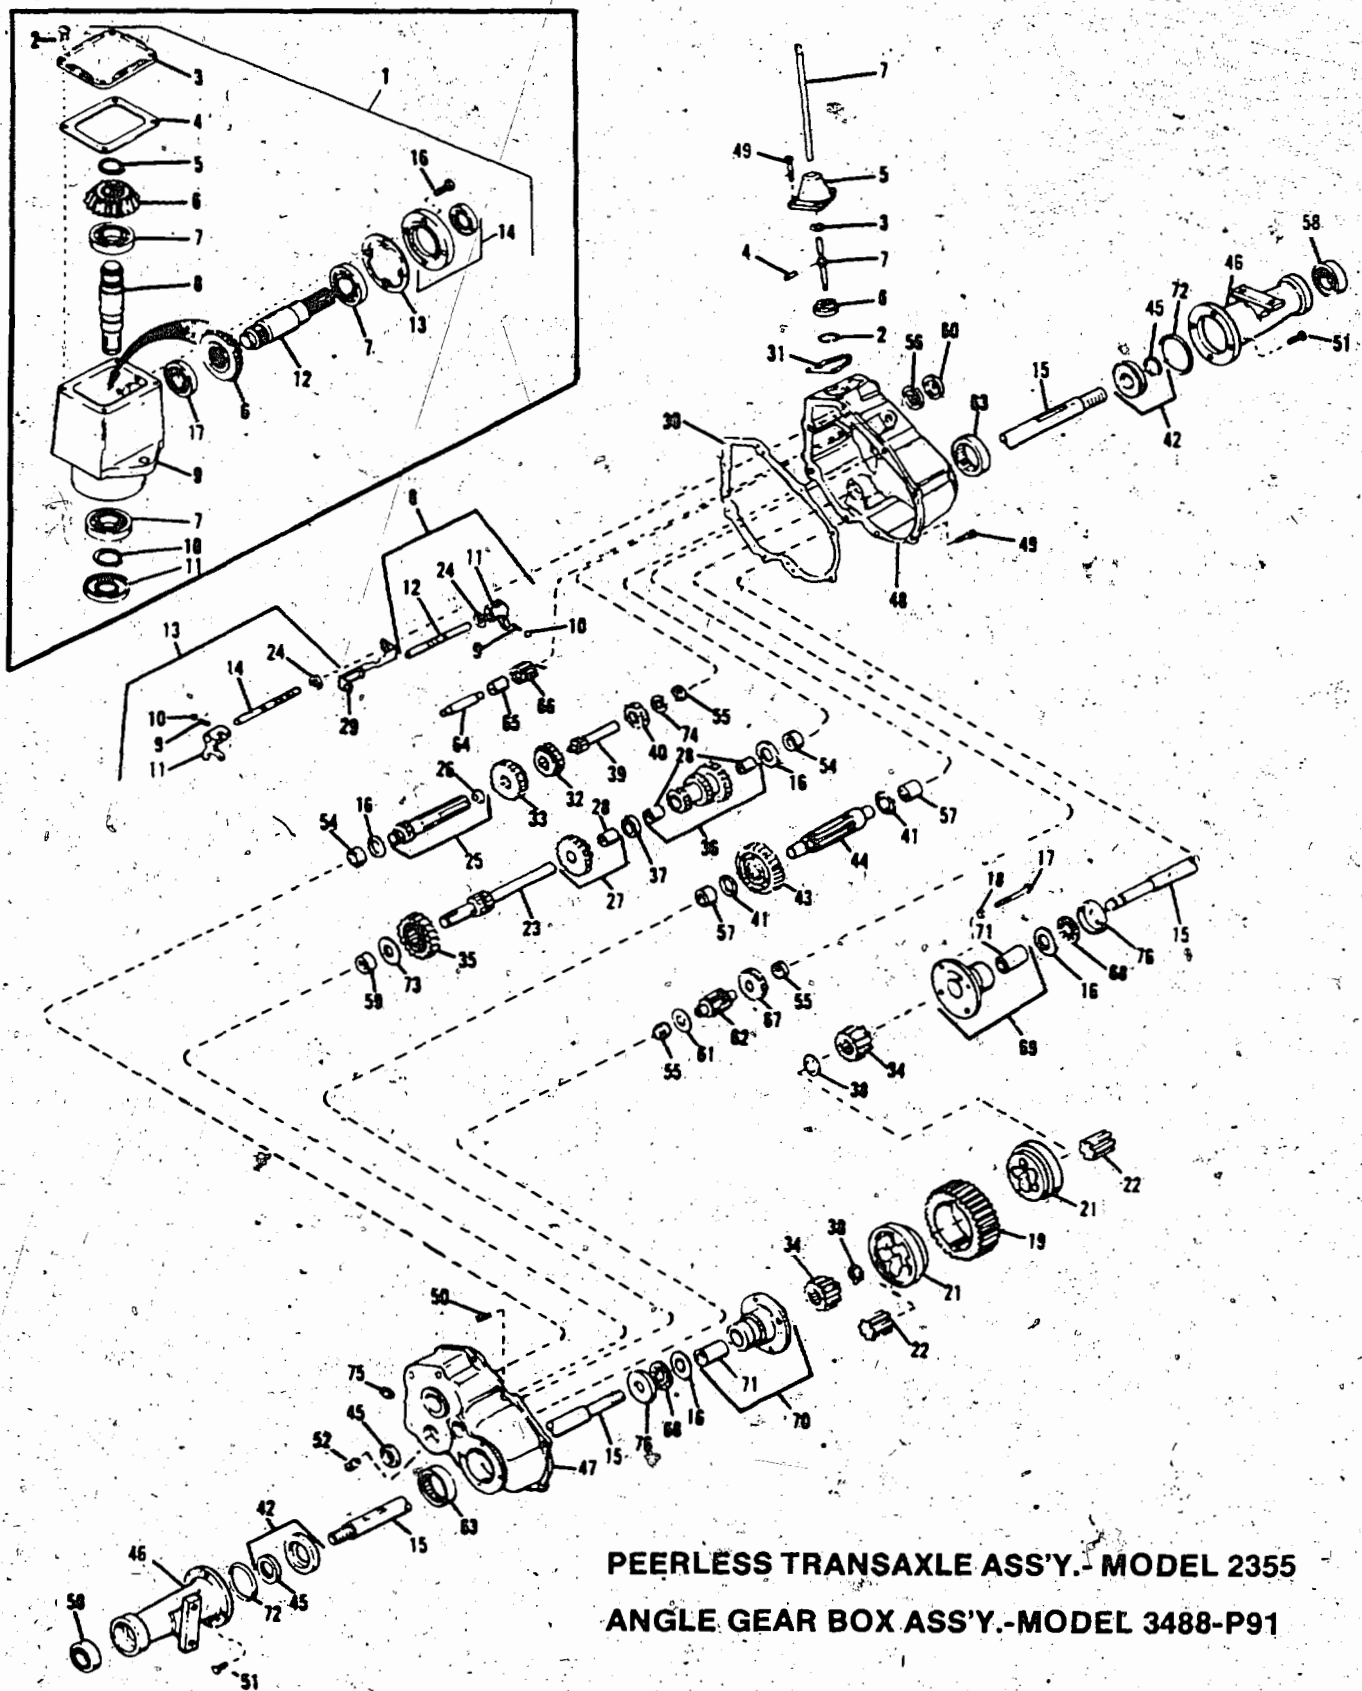

BOLENS TRACTORS

PEERLESS TRANSAXLE ASS'Y.- MODEL 2355

ANGLE GEAR BOX ASS'Y.-MODEL 3488-P91

REF. NO.	PART NO.	DESCRIPTION	QTY. REQ.
PEERLESS TRANSAXLE ASSEMBLY			
2	792016	Ring, Snap	
3	792001	Ring, Quad	
4	792049	Pin, Drive	
5	794093	Housing, Shift Lever	
6	784094	Keeper, Shift Lever	
7	784297	Lever, Shift	
8	784054	Rod Ass'y., Shift (Incl. Nos. 9 thru 12 & 24)	
9	792003	Spring	
10	792004	Ball, Steel	
11	784004	Fork, Shifter	
12	784055	Rod, Shifter (3rd & 4th)	
13	784056	Rod Ass'y., Shift (Incl. Nos. 9 thru 11 & 14)	
14	784057	Rod, Shifter (Low)	
15	774498	Axle	
16	780042	Washer, Thrust	
17	792056	Screw, Hex. Hd. Cap, 1/4-20 x 3-1/4	
18	792006	Lockwasher, 1/4	
19	778080	Gear, Ring	
21	786052	Core, Body	
22	778078	Gear, Pinion	
23	776029A	Shaft & Gear, Brake	
24	792017	Ring, Snap	
25	776189A	Shaft & Bearing Ass'y., Pinion (Incl. No. 26)	
26	780018	Bearing	
27	778034	Gear Cluster Ass'y., (Incl. No. 28)	
28	780053	Bushing	
29	784074	Stop, Shifter	
30	788023	Gasket, Case & Cover	
31	788022	Gasket, Shift Lever Housing	
32	778050	Gear, Shifting (3rd & 4th)	
33	778020	Gear, Shifting (1st & 2nd & Rev.)	
34	778079	Gear, Side	
35	778037	Gear, Idler	
36	778049	Gear Cluster Ass'y., (Incl. No. 28)	
37	786024	Spacer	
38	792018	Ring, Snap	
39	776015A	Shaft, Input	
40	778024A	Spur Gear, Input Shaft	
41	790052	Washer, Thrust	
42	788021	Seal & Retainer Ass'y., Oil (Incl. No. 45)	
43	778036	Gear, Output	
44	776028	Pinion, Output	
45	788008	Seal, Oil	
46	782062	Housing, Axle	
47	772076	Cover Ass'y., Transaxle (Incl. Nos. 54, 55, 57, 59 & 63)	
48	770068	Case Ass'y., Transaxle (Incl. Nos. 54, 55, 57 & 63)	

REF. NO.	PART NO.	DESCRIPTION	QTY. REQ.
49	792007	Screw, Socket Hd. Cap, 1/4-20 x 3/4	
50	786026	Pin, Dowel	
51	790237	Screw, Hex Hd., 5/16-18 x 7/8	
52	792019	Plug, Magnetic Drain	
54	780049	Bearing, Needle	
55	530105	Bearing, Needle	
56	780024	Bearing, Ball	
57	780047	Bearing, Needle	
58	780050	Bearing, Ball	
59	780046	Bearing, Needle	
60	788025	Seal, Oil	
61	780001	Washer	
62	776031	Shaft & Pinion	
63	780048	Bearing, Needle	
64	776030	Shaft, Reverse Idler	
65	786025	Spacer, Reverse Idler	
66	778051	Idler, Reverse	
67	778038	Spur, Gear (22 Teeth)	
68	780039	Bearing, Thrust	
69	774141	Carrier Ass'y., Differential (Incl. No. 71)	
70	774142	Carrier Ass'y., Differential (Incl. No. 71)	
71	780041	Bushing	
72	788024	"O" Ring	
73	780007	Washer, Thrust	
74	780051	Washer, Thrust	
75	792010	Plug, Pipe	
76	780075	Race, Thrust	

RIGHT ANGLE GEAR BOX Model 3488-P91

1	794251	Head Ass'y., Left Hand (Incl. Nos. 2 thru 16)	1
2	792025	Screw, Rd. Hd. Self-Tap 10-24 x 1/2	4
3	772035	Cover	1
4	788028	Gasket, Cover	1
5	788018	Ring, Snap	1
6	778046	Gear, Miter	2
7	780034	Bearing, Ball	2
8	776186	Shaft, Output	1
9	770026	Housing, Right Angle Drive	1
10	788019	Ring, Snap	1
11	788029	Seal, Oil	1
12	776194	Shaft, Input	1
13	788030	Gasket, Cap	1
14	786029	Cap & Seal Ass'y., Retainer (Incl. Nos. 92 & 93)	1
15	788031	Seal, Oil	1
16	792026	Screw, Hex Hd., 1/4-20 x 7/8	1
17	780024	Bearing, Ball	1