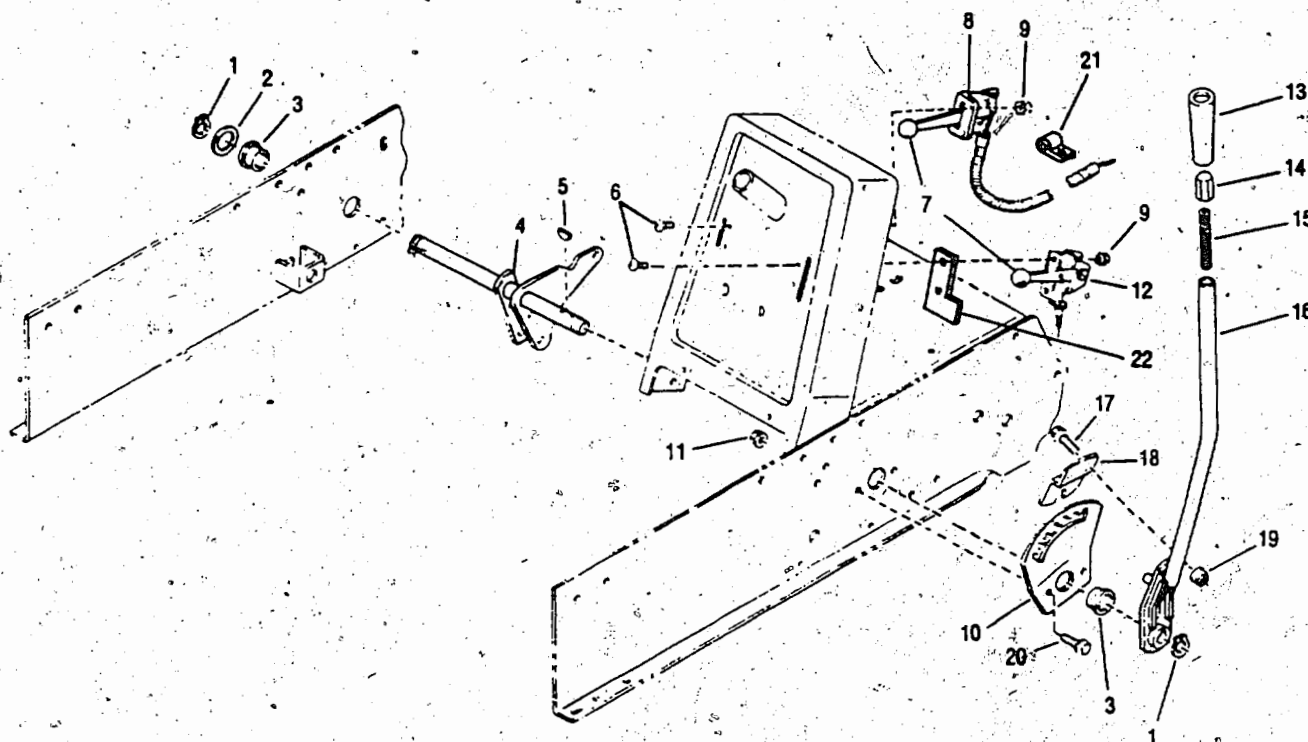

REF. NO.	PART NO.	DESCRIPTION	QTY. REQ.
1	1118554	Retaining Ring	2
2	1185816	Shim	AR
3	1185728	Flange Bearing	2
4	1734544	Shaft, Lift	1
5	1100279	Key, Woodruff, 1/4 x 1	1
6	• 1115815	Machine Screw, #10-24 x 5/8	4
7	1737118	Knob Only	2
8	1732620	Control, Choke	1
9	1185985	Keps Nut, #10-24	4
10	1734262BDG	Quadrant	1
11	• 1186393	Flange Lock Nut, 3/8-16	2

REF. NO.	PART NO.	DESCRIPTION	QTY. REQ.
12	1758909	Control, Throttle	1
13	1719267	Grip	1
14	1714644	Plunger	1
15	1713075	Spring	1
16	1755854BDG	Handle, Lift	1
17	• 1186329	Screw, Flange Lock, 5/16-18 x 3/4	2
18	1755853	Bracket	1
19	• 1186391	Flange Lock Nut, 5/16-18	2
20	• 1186345	Screw, Flange Lock, 3/8-16 x 3/4	2
21	1721252	Clip	1
22	1760059	Plate, Stop	1

• Common Hardware - Purchase Locally (Grade 5 where applicable)