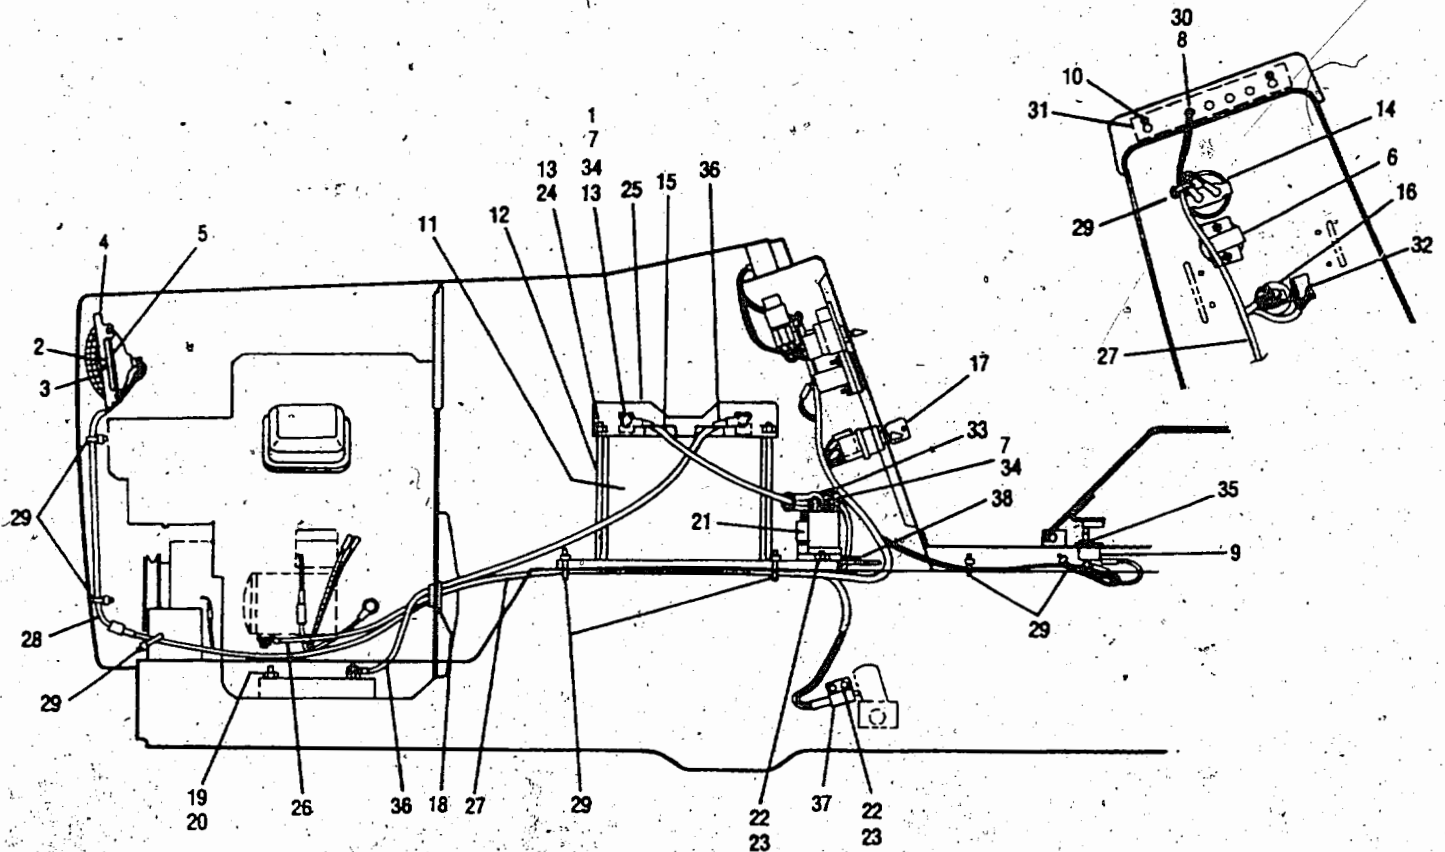

REF. NO.	PART NO.	DESCRIPTION	QTY. REQ.	REF. NO.	PART NO.	DESCRIPTION	QTY. REQ.
1	• 1100805	Hex Screw, 1/4-20 x 3/4	2	20	• 1186230	Nut, Hex, 5/16-18	1
2	1727379	Rivet, Pop, 3/16 x 5/8	4	21	1753539	Solenoid	1
3	1726435	Headlight	2	22	• 1115815	Screw, Phil., #10-24 x 5/8	4
4	1806805	Plate, Retainer	2	23	1185985	Nut, Keps Lock, #10-24	4
5	1806808	Retainer	2	24	1734398	Lock Nut, 1/4-20	2
6	1748719	Hourmeter	1	25	1755802	Battery Hold Down	1
7	• 1100241	Lock Washer, 1/4	4	26	1758439	Cable, Starter	1
8	1735285	Bulb	1	27	1758765	Harness, Main	1
9	1734366	Switch	1	28	1727169	Harness, Headlight	1
10	1186020	Screw, #6-32 x 3/8	2	29	1805345	Cable Tie	6
11	1752840	Battery, 12 Volt	1	30	1744085	Lamp Ass'y.	1
12	1752586	Hold Down Hook	2	31	1749487	Retaining Strip	1
13	• 1107381	Flat Washer, 1/4	4	32	1734356	Switch, PTO	1
14	1739205	Ammeter 20-0-20	1	33	1715012	Electrical Nipple	1
15	1756074	Cable, Battery Pos.	1	34	• 1186229	Hex Nut, 1/4-20	4
16	1754183	Switch, Ignition	1	35	1734472	Switch Seal	1
17	1753986	Key, Ignition	1	36	1756075	Cable, Battery Neg.	1
18	1729587	Bushing, Snap	1	37	1751328	Push Button Switch	1
19	• 1100242	Washer, Lock, 5/16	1	38	1749835	Flip Grommet	1