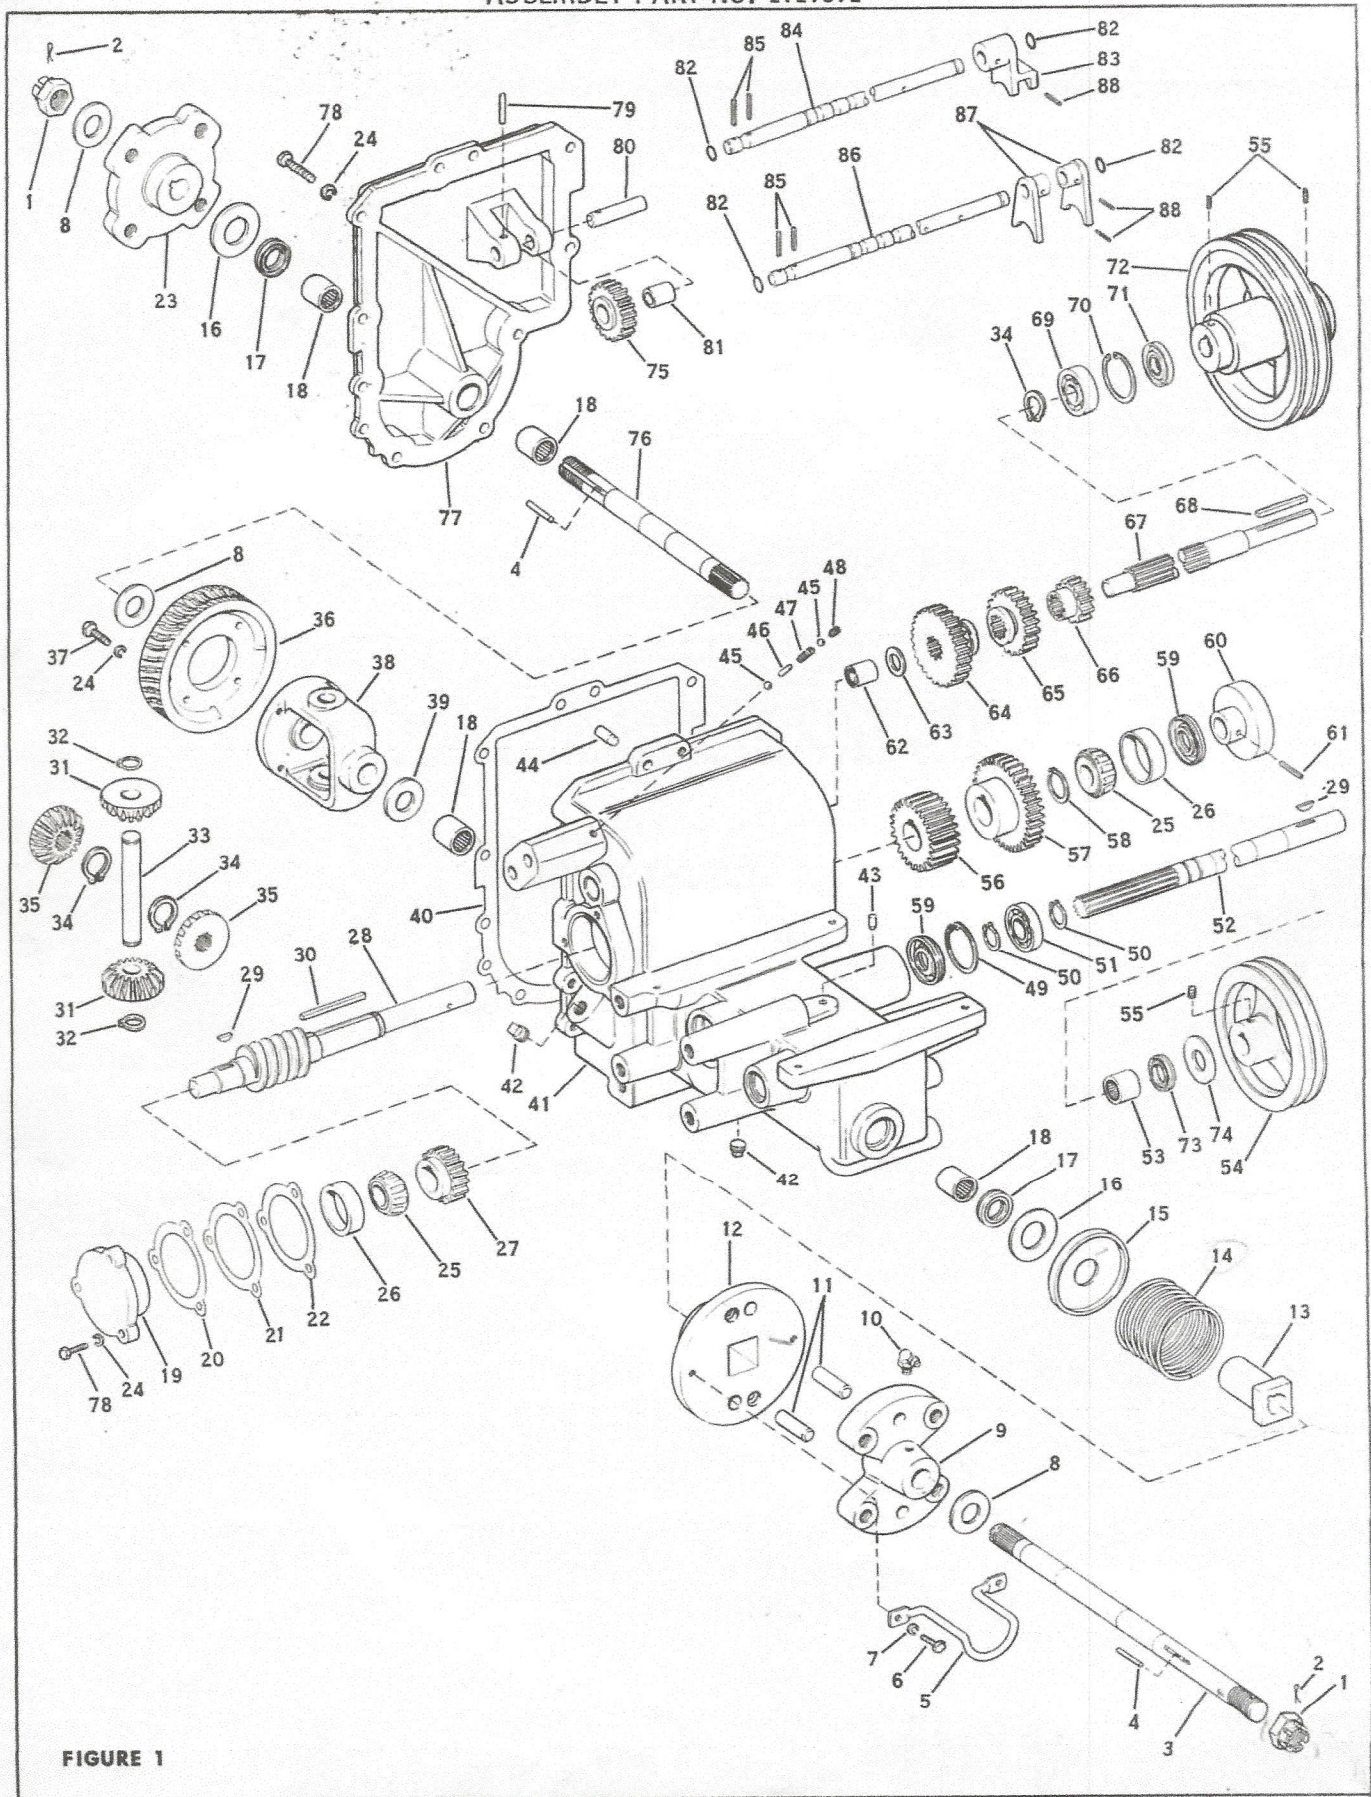

# BOLENS

PORT WASHINGTON, WISCONSIN, U.S.A.

MODEL 931-02 TRACTOR GEAR CASE ASSEMBLY  
 ASSEMBLY PART NO. 1719691

FIGURE 1

MODEL 931-02 TRACTOR GEAR CASE ASSEMBLY

Ref. No.	Part No.	Description	No. Req'd.
*1	1100219	Castle Nut 7/8-14	2
*2	1100352	Cotter Pin 1/8 x 1-1/2	2
3	1719223	Axle - Left Side	1
*4	1108844	Sq. Key 1/4 x 1-1/4	2
*5	1715293	Free Wheeling Handle	1
*6	1106832	Capscrew 1/4-20 x 5/8	2
*7	1100241	Lockwasher 1/4	2
*8	1719216	Thrust Washer	3
*9	1719219	Wheel Hub - L. H.	1
*10	1100758	Grease Fitting	1
*11	1715180	Free Wheeling Pin	2
*12	1719398	Free Wheeling Hub	1
*13	1719222	Free Wheeling Block	1
*14	1715302	Compression Spring	1
*15	1719215	Retainer Cup	1
*16	1719213	Washer	2
17	1185709	Oil Seal	2
18	1185143	Bearing Needle	4
19	1715163	Support Housing	1
20	1715297	Shim .002	As Req.
21	1715296	Shim .010	As Req.
22	1715295	Shim .020	1
*23	1719218	Wheel Hub - R. H.	1
24	1100242	Lockwasher 5/16	16
25	1185275	Bearing Cone	2
26	1185276	Bearing Cup	2
27	1715173	Gear - 22T	1
28	1715294	Worm Shaft	1
29	1104436	Woodruff Key 3/16 x 3/4	2
30	1185573	Sq. Key 3/16 x 2-1/4	1
31	1707539	Differential Pinion	2
32	1118808	Retaining Ring	2
33	1707562	Pinion Shaft	1
34	1180025	Retaining Ring	3
35	1719217	Differential Gear	2
36	1715161	Worm Wheel	1
37	1100005	Capscrew H. T. 5/16-24 x 1	4
38	1719225	Differential Carrier	1
39	1719214	Thrust Washer	1
40	1715303	Gasket	1
41	1718755	Gear Case Only	1
42	1105678	Pipe Plug 3/8	2
43	182682	Breather	1
44	1100959	Dowel Pin	2