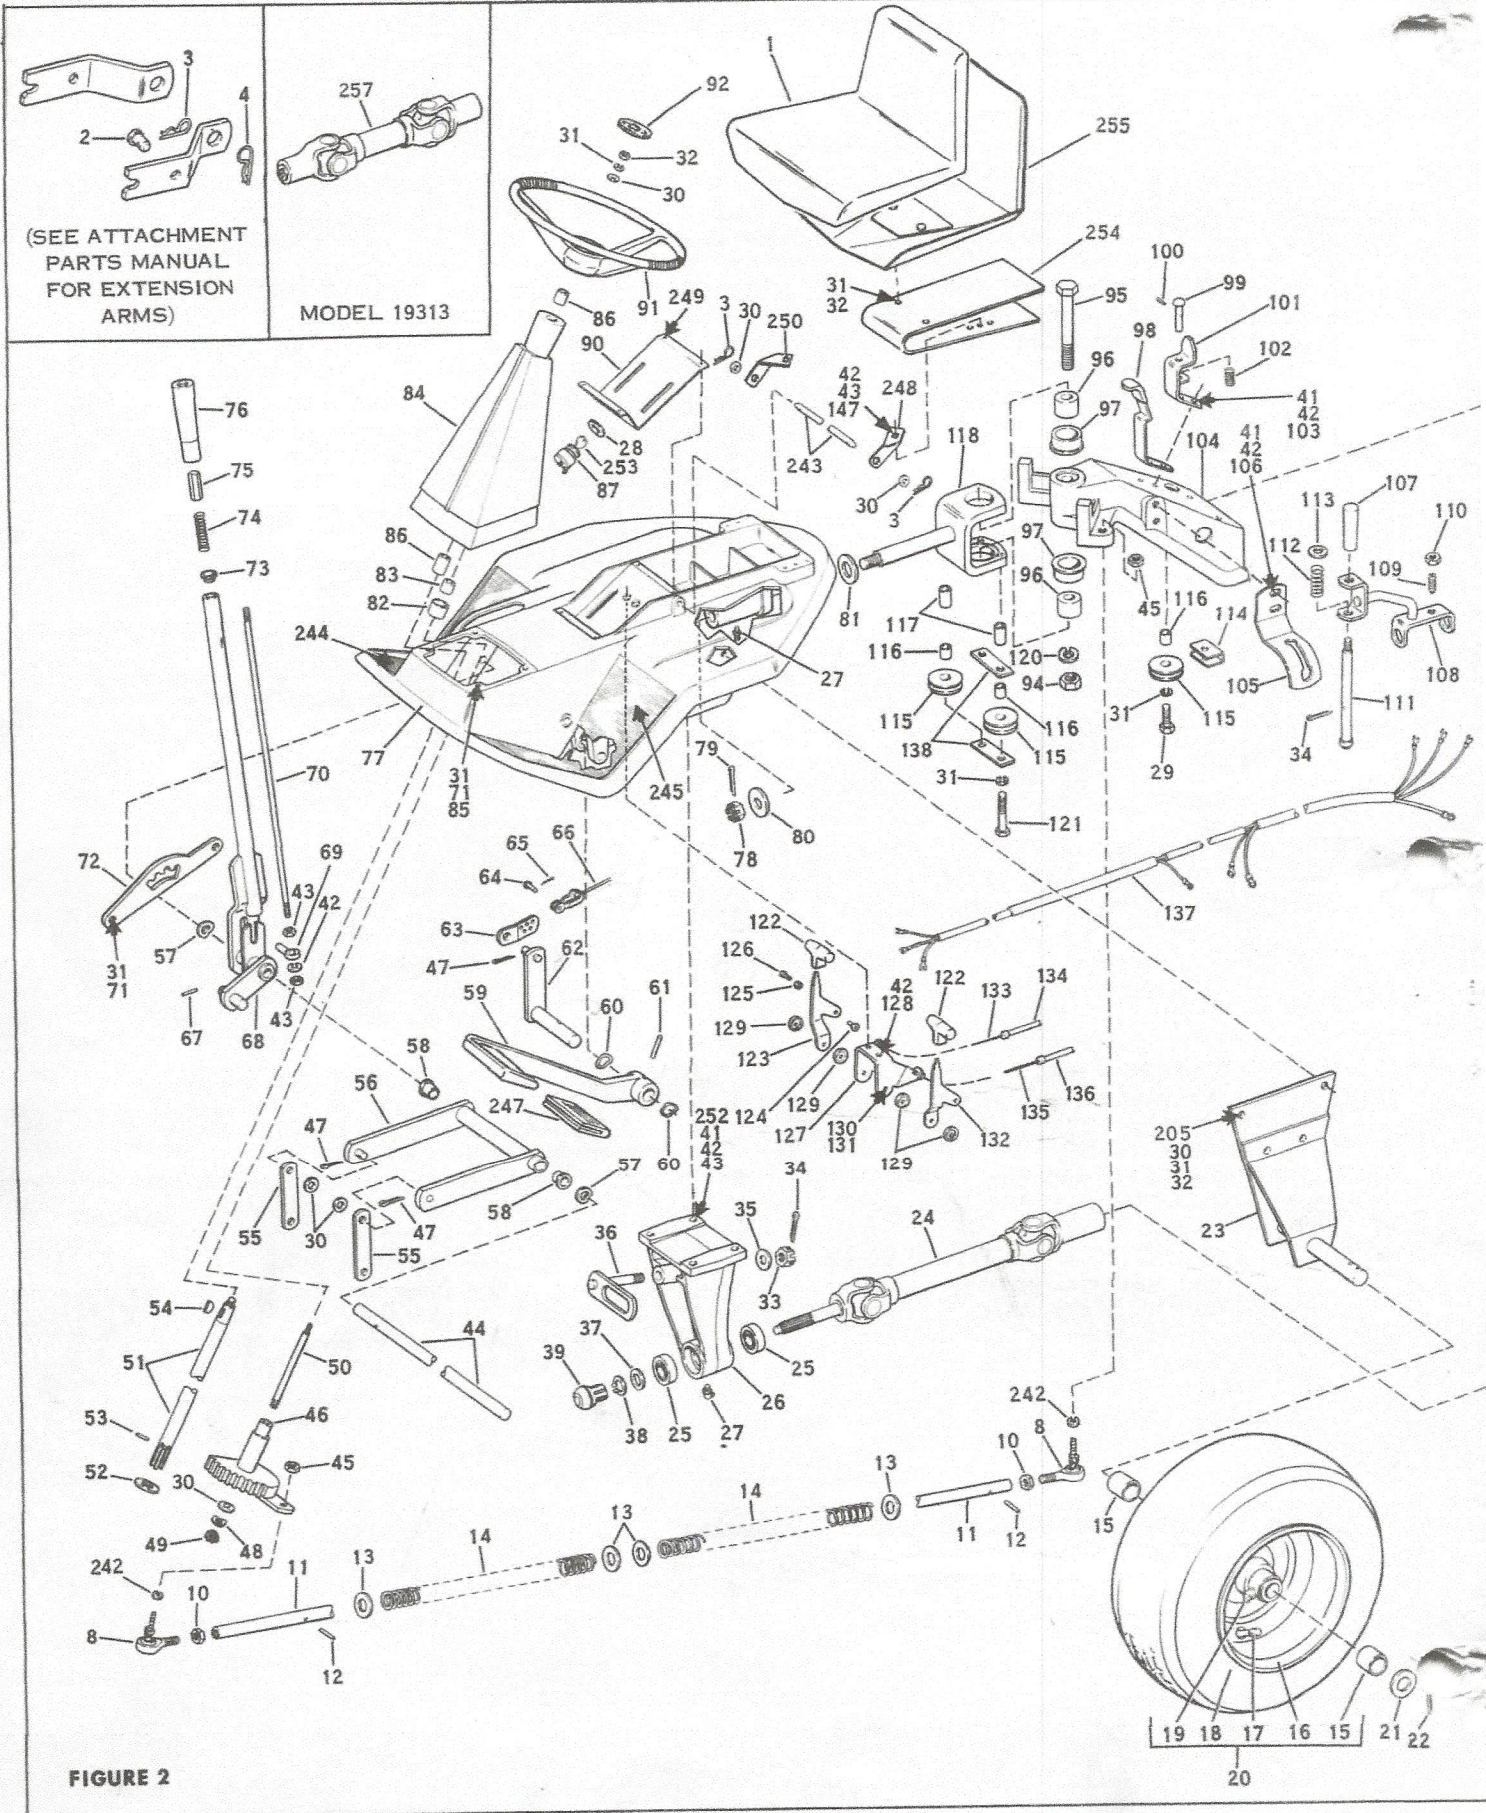

MODEL 931-02 TRACTOR GEAR CASE ASSEMBLY

Ref. No.	Part No.	Description	No. Req'd.
*1	1100219	Castle Nut 7/8-14	2
*2	1100352	Cotter Pin 1/8 x 1-1/2	2
3	1719223	Axle - Left Side	1
*4	1108844	Sq. Key 1/4 x 1-1/4	2
*5	1715293	Free Wheeling Handle	1
*6	1106832	Capscrew 1/4-20 x 5/8	2
*7	1100241	Lockwasher 1/4	2
*8	1719216	Thrust Washer	3
*9	1719219	Wheel Hub - L. H.	1
*10	1100758	Grease Fitting	1
*11	1715180	Free Wheeling Pin	2
*12	1719398	Free Wheeling Hub	1
*13	1719222	Free Wheeling Block	1
*14	1715302	Compression Spring	1
*15	1719215	Retainer Cup	1
*16	1719213	Washer	2
17	1185709	Oil Seal	2
18	1185143	Bearing Needle	4
19	1715163	Support Housing	1
20	1715297	Shim .002	As Req.
21	1715296	Shim .010	As Req.
22	1715295	Shim .020	1
*23	1719218	Wheel Hub - R. H.	1
24	1100242	Lockwasher 5/16	16
25	1185275	Bearing Cone	2
26	1185276	Bearing Cup	2
27	1715173	Gear - 22T	1
28	1715294	Worm Shaft	1
29	1104436	Woodruff Key 3/16 x 3/4	2
30	1185573	Sq. Key 3/16 x 2-1/4	1
31	1707539	Differential Pinion	2
32	1118808	Retaining Ring	2
33	1707562	Pinion Shaft	1
34	1180025	Retaining Ring	3
35	1719217	Differential Gear	2
36	1715161	Worm Wheel	1
37	1100005	Capscrew H. T. 5/16-24 x 1	4
38	1719225	Differential Carrier	1
39	1719214	Thrust Washer	1
40	1715303	Gasket	1
41	1718755	Gear Case Only	1
42	1105678	Pipe Plug 3/8	2
43	182682	Breather	1
44	1100959	Dowel Pin	2

Ref. No.	Part No.	Description	No. Req'd.
45	1713416	Ball	2
46	1713421	Pin	1
47	1713417	Compression Spring	1
48	1185596	Set Screw 5/16-18 x 5/16	1
49	1118727	Retaining Ring	1
50	1113527	Retaining Ring	2
51	1187873	Ball Bearing	1
52	1715159	Shaft - PTO	1
53	1185010	Needle Bearing	1
*54	1715142	Pulley	1
*55	1182554	Set Screw 5/16-18 x 5/16	6
56	1715176	Gear - 28T	1
57	1715152	Gear - 36T	1
58	1118813	Retaining Ring	1
59	1709814	Oil Seal	2
*60	1715179	Brake Drum	1
*61	1185597	Roll Pin 3/16 x 1-1/8	1
62	1185538	Needle Bearing	1
63	1715301	Thrust Washer	1
64	1715177	Gear - 30T	1
65	1715175	Gear - 24T	1
66	1715178	Gear - 16T	1
67	1719226	Shaft - Input	1
*68	1187474	Sq. Key 1/4 x 2-1/4	1
69	1185710	Ball Bearing	1
70	1118733	Retaining Ring	1
71	1185735	Oil Seal	1
*72	1719229	Pulley	1
73	1185296	Oil Seal	1
74	1707546	Thrust Washer	1
75	1715174	Gear - 24T	1
76	1719224	Axle - Right Side	1
77	1719227	Gear Case Cover	1
78	1106876	Capscrew 5/16-18 x 7/8	12
79	1704692	Drive Pin 1/8 x 1	1
80	1715154	Idler Shaft	1
81	1185433	Sleeve Bearing	1
82	1177388	O-Ring	4
83	1715168	Shifter Fork - Low	1
84	1715164	Shifter Shaft (Upper)	1
85	1185598	Drive Pin 5/32 x 7/8	4
86	1715165	Shifter Shaft (Lower)	1
87	1715157	Shifter Fork	2
88	1185624	Drive Pin 1/8 x 7/8	3

*Indicates parts not included with gear case assembly
Part No. 1719691

MODEL 931-02 TRACTOR ASSEMBLY

FIGURE 2