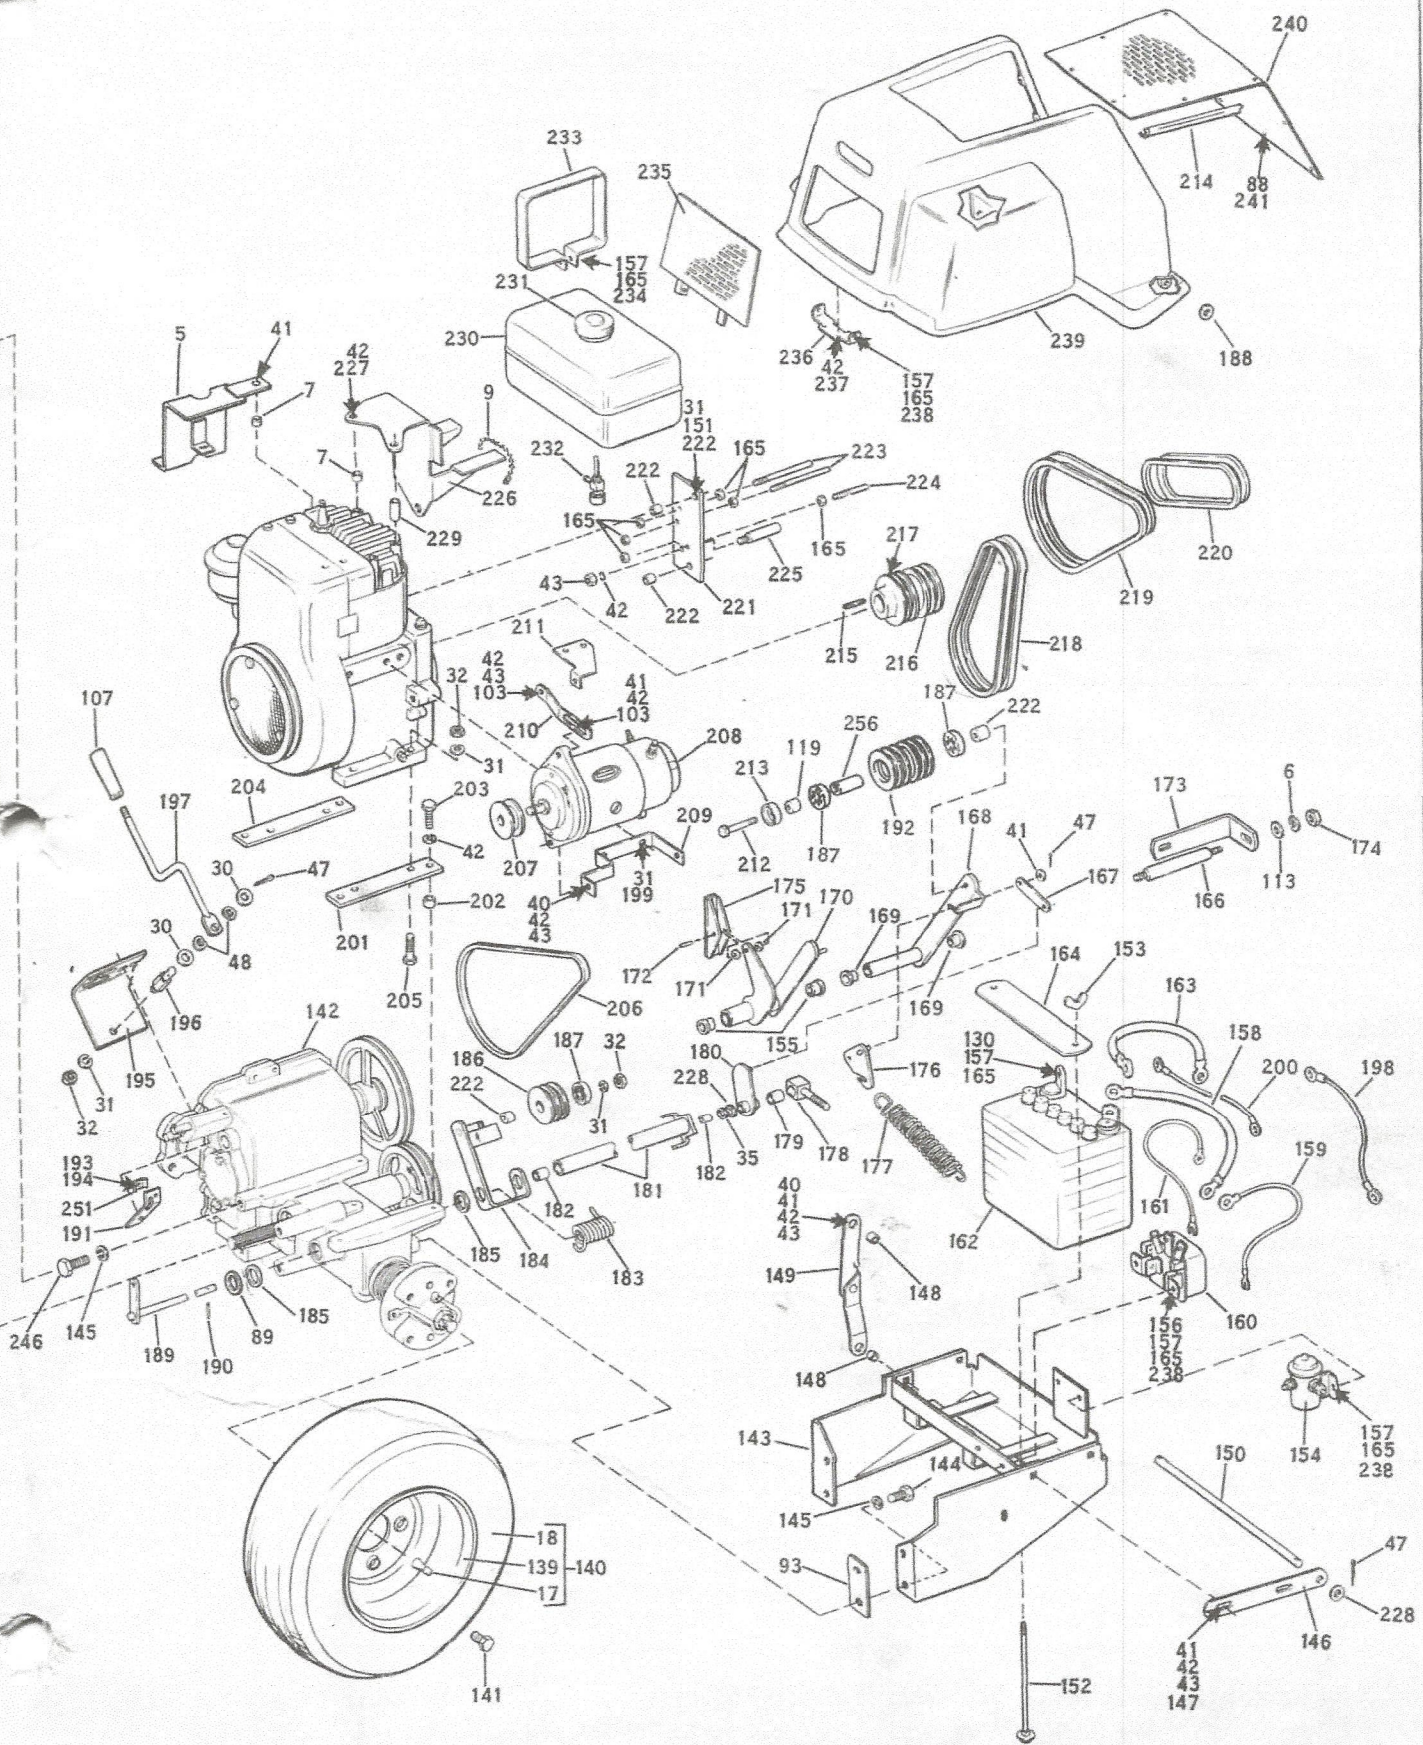

# MODEL 931-02 TRACTOR ASSEMBLY

MODEL 931-02 TRACTOR ASSEMBLY

Ref. No.	Part No.	Description	No. Req'd.	Ref. No.	Part No.	Description	No. Req'd.
1	1719265	Seat Pad	1	65	1187385	Cotter Pin 1/16 x 1/2	2
2	1715637	Clevis Pin	2	66	1715470	Wire Rope	1
3	1703011	Spring Cotter	3	67	1704692	Drive Pin 1/8 x 1	1
4	1185590	Spring Cotter	2	68	1715248	Lift Lever	1
5	1719286	Heat Shield	1	69	1715480	Lift Pin	1
6	1100244	Lockwasher 7/16	1	70	1715481	Control Rod	1
7	1719427	Spacer	2	71	1106921	Capscrew 3/8-16 x 1-1/8	7
8	1719513	Spherical Bearing	2	72	1715277	Quadrant	1
9	1719496	Wire Tie	1	73	1714233	Bushing	1
10	1121710	Jam Nut 7/16-20	2	74	1713075	Compression Spring	1
11	1715276	Drag Link	1	75	1714644	Plunger	1
12	1185614	Roll Pin 1/8 x 1-1/2	2	76	1719267	Grip	1
13	1107387	Flat Washer 3/4	4	77	1715250	Front Frame	1
14	1715615	Compression Spring	2	78	1110112	Slotted Nut 5/8-11	1
15	1715998	Bearing	4	79	1100351	Cotter Pin 1/8 x 1-1/4	1
16	1715997	Wheel Only	2	80	1715492	Spacer	1
17	1715855	Valve Stem Assy	4	81	1715491	Spacer	1
18	1715865	Tubeless Tire 16 x 6:50-8	4	82	1185628	Bronze Bearing	1
19	1104954	Grease Fitting	2	83	1185612	Bronze Bearing	1
20	1715684	Wheel and Tire Assy	2	84	1720448	Steering Column (Incl Ref #50-49 86-82-83)	1
21	1713468	Washer	2	85	1100256	Flat Washer 3/8	4
22	1104231	Cotter Pin 1/4 x 1-1/2	2	86	1185627	Flange Bearing	2
23	1715259	Wheel Spindle	2	87	1719143	Ignition Switch (Incl 253)	1
24	1715441	Universal Drive Shaft Assy	1	88	1185381	Thd Cutting Screw 10-24x1/2	11
25	1185605	Ball Bearing	2	89	1891548	Flat Washer	As Req.
26	1715580	Shaft Support - PTO	1	90	1719257	Control Plate	1
27	1100758	Grease Fitting	2	91	1719164	Steering Wheel	1
28	1706512	Washer	1	92	1719165	Steering Wheel Cap	1
29	1106923	Capscrew 3/8-16 x 1-1/4	1	93	1719255	Spacer	2
30	1107383	Flat Washer 3/8	26	94	1121513	Hex Nut 5/8-11	1
31	1100243	Lockwasher 3/8	31	95	1111449	Capscrew 5/8 x 11	1
32	1103840	Hex Nut 3/8-16	20	96	1715483	Spacer	2
33	1120063	Slotted Nut 1/2-13	1	97	1185609	Flange Bearing	2
34	1100350	Cotter Pin 1/8 x 1	2	98	1715497	Spring Lever	1
35	1107385	Flat Washer 1/2	2	99	1715513	Rivet Pin 3/8 x 1-3/4	1
36	1715578	Spring Retainer	1	100	1703066	Roll Pin 1/8 x 3/4	1
37	1185432	Thrust Race	1	101	1715500	Guide	1
38	1113527	Retaining Ring	1	102	1713167	Compression Spring	1
39	1714132	Rubber Tip	1	103	1106874	Capscrew 5/16-18 x 3/4	8
40	1106880	Capscrew 5/16-18 x 1-1/8	3	104	1719506	Frame Pivot	1
41	1107382	Flat Washer 5/16	19	105	1715241	Quadrant	1
42	1100242	Lockwasher 5/16	36	106	1106876	Capscrew 5/16-18 x 7/8	3
43	1103839	Hex Nut 5/16-18	23	107	1719266	Shift Knob	2
44	1715466	Pivot Shaft	1	108	1715275	Control Lever - PTO	1
45	1121712	Jam Nut 9/16-18	2	109	1185607	Set Screw 3/8-16 x 7/8	1
46	1719507	Steering Gear	1	110	1185345	Lock Nut 3/8-16	1
47	1100346	Cotter Pin 3/32 x 3/4	9	111	1715516	Lever	1
48	1703616	Bowed Washer	3	112	1707525	Spring	1
49	1110108	Lock Nut 3/8-16	1	113	1107384	Flat Washer 7/16	3
50	1720449	Stud	1	114	1700045	Cable Guide	1
51	1715271	Steering Shaft	1	115	1700039	Cable Pulley	3
52	1701447	Washer	1	116	1700094	Bushing	3
53	1185314	Drive Pin 1/8 x 1-1/4	1	117	1715504	Spacer	2
54	1104436	Woodruff Key 3/16 x 3/4	1	118	1715239	Pivot Yoke	1
55	1715263	Lift Link	2	119	1716896	Spacer	1
56	1715255	Lift Arm	1	120	1100247	Lockwasher 5/8	1
57	1701411	Bowed Washer	2	121	1106934	Capscrew 3/8-16 x 2-1/4	2
58	1185034	Flange Bushing	2	122	1719268	Control Knob	2
59	1716665	Clutch Pedal	1	123	1715609	Throttle Lever	1
60	1702258	Wave Washer	2	124	1706672	Wire Fitting	2
61	1185376	Drive Pin 3/16 x 1-1/2	1	125	1715311	Washer	2
62	1715266	Clutch Arm	1	126	1114275	Flt. Screw 8-32 x 1/4	2
63	1715262	Adjustment Plate	1	127	1715718	Control Bracket	1
64	1703697	Clevis Pin 3/16 x 19/32	2				