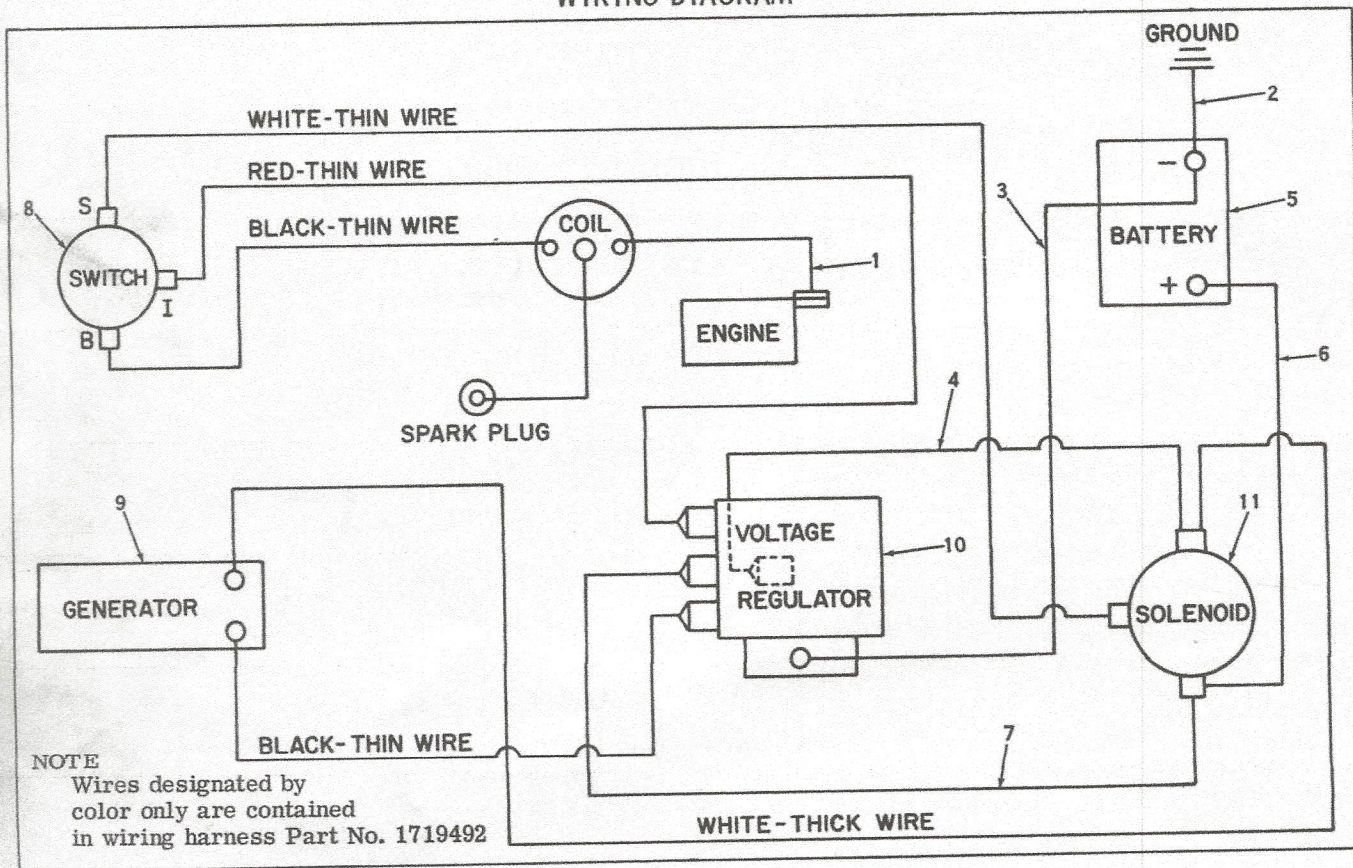

MODEL 931-02 TRACTOR ASSEMBLY (CONT)

Ref. No.	Part No.	Description	No. Req'd.
245	1715592	Left Foot Pad	1
246	1106989	Capscrew 1/2-13 x 1-1/2	4
247	1716444	Pedal Pad	1
248	1719249	Support - L. H.	1
249	1185212	Thd. Cutting Screw W/Washer 10-24 x 3/8	4
250	1719251	Support - R. H.	1
251	1715127	Housing Clamp	1
252	1106884	Capscrew 5/16-18 x 1-1/2	5

Ref. No.	Part No.	Description	No. Req'd.
253	1718266	Key Only	1
254	1719256	Seat Support	1
255	1717352	Seat Pan	1
256	1719233	Spacer	1
MODEL 19313 DRIVESHAFT ASSEMBLY			
257	1715440	Driveshaft	1

WIRING DIAGRAM

Ref. No.	Part No.	Description	No. Req'd.
1	1719494	Lead Assembly (Coil to Engine)	1
2	1715316	Lead Assembly (Battery to Ground)	1
3	1719493	Lead Assembly (Battery to Regulator)	1
4	1719495	Lead Assembly (Solenoid to Regulator)	1
5	1716072	Battery	1

Ref. No.	Part No.	Description	No. Req'd.
6	1715318	Lead Assembly (Battery to Solenoid)	1
7	1715327	Lead Assembly (Solenoid to Regulator)	1
8	1719143	Ignition Switch	1
9	1708288	Starter Generator	1
10	1708287	Voltage Regulator	1
11	1717048	Solenoid	1