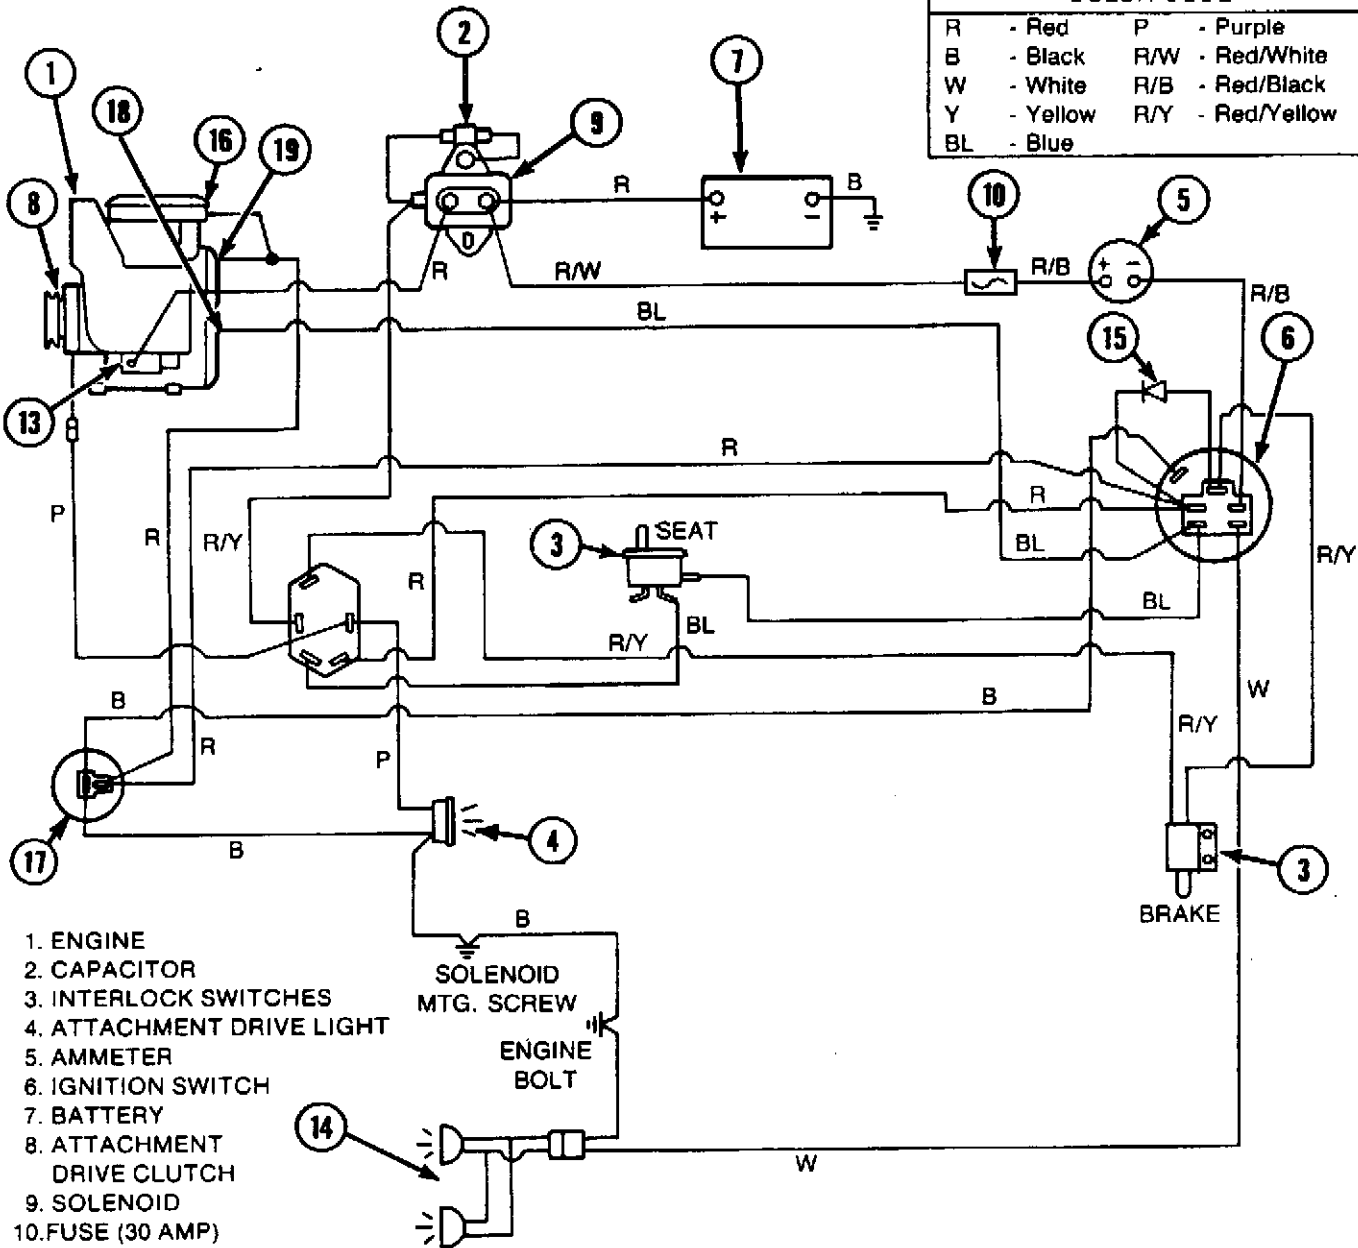

WIRING DIAGRAM

Model 1667 S/N 0100101 thru 0399999

WIRING DIAGRAM

Model 1467 S/N 0100101 thru 0399999

1667 S/N 0400101 thru 0499999

COLOR CODE

R - Red	P - Purple
B - Black	R/W - Red/White
W - White	R/B - Red/Black
Y - Yellow	R/Y - Red/Yellow
BL - Blue	

BOLENS TRACTORS

REF. NO.	PART NO.	DESCRIPTION	NO. REQ'D
1	1111599	Hex Screw 1/4-20 x 5/8 (6)	2
2	1727379	Rivet, Pop 3/16 x 5/8	4
3	1726435	Headlight	2
4	1806805	Plate, Retainer	2
5	1806808	Retainer	2
6	1748581	Engine Harness	1
7	• 1186389	Flange Nut 1/4-20	1
8	1721252	J-Clip (1) (2) (3) (4)	1
9	1734366	Switch	1
10	1186020	Screw 6-32 x 3/8 (4) (5) (6)	2
11	1751498	Battery, 12 Volt (1) thru (5)	1
	1752840	Battery, 12 Volt (6)	1
12	1740804	Hold Down Rod (1) thru (5)	1
	1752586	Hold Down Hook (6)	2
13	• 1107381	Flat Washer 1/4	2
14	1739205	Ammeter 20-0-20	1
15	1725374	Cable, Battery Pos (1) (2) (3)	1
	1746199	Cable, Battery Pos (4) (5)	1
	1756074	Cable, Battery Pos (6)	1
16	1726169	Switch, Ignition (1) (2) (3) (4)	1
	1754183	Switch, Ignition (5) (6)	1
17	1718266	Key, Ignition (1) (2) (3) (4)	1
	1753986	Key, Ignition (5) (6)	1
18	1733577	Switch Ass'y., Interlock (1) (2)	1
19	1890234	Washer (1) (2)	2
20	1733576	Seal, Switch (1) (2)	1
21	1740056	Solenoid	1
22	• 1115815	Screw, Phil. No. 10-24 x 5/8	4
23	• 1185985	Nut, Keps Lock No. 10-24	2
24	1734398	Lock Nut 1/2-20	2
25	1739631	Battery, Hold Down (1) thru (5)	1
	1755802	Battery, Hold Down (6)	1