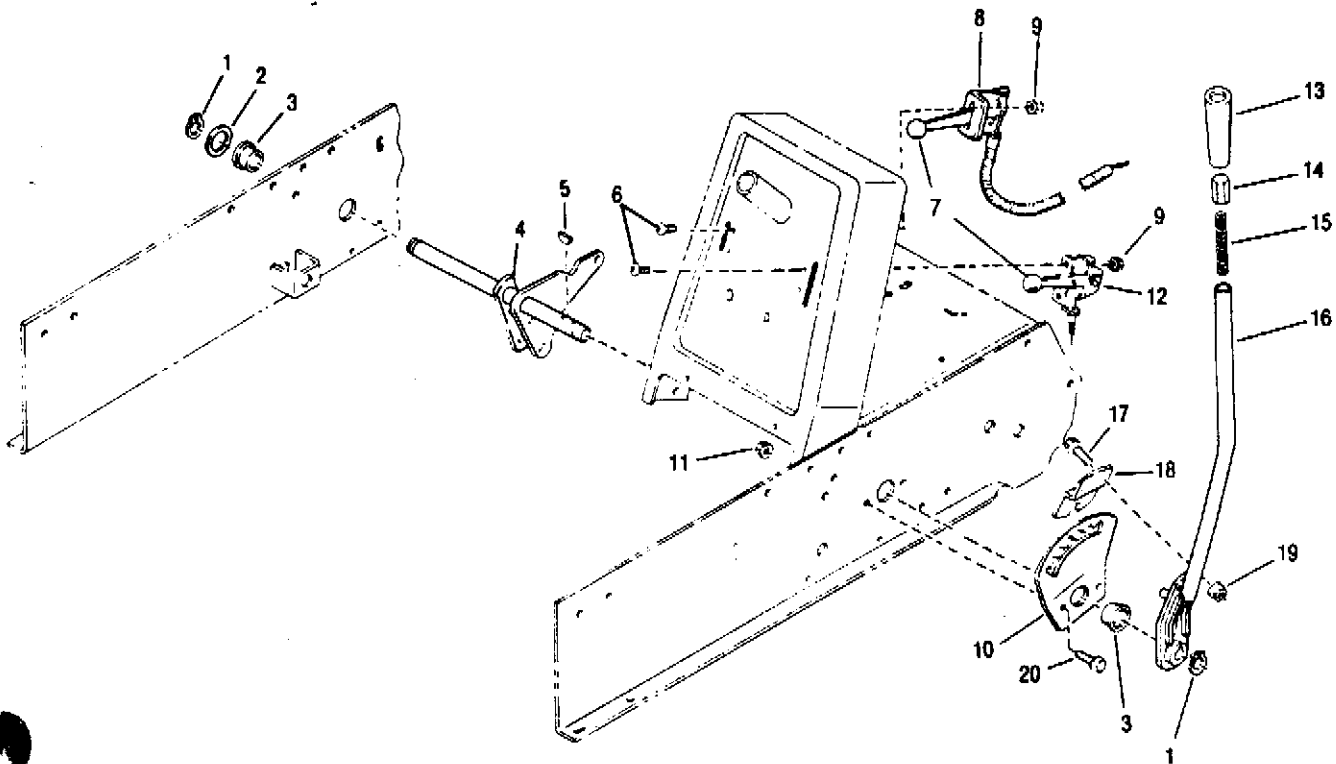

REF. NO.	PART NO.	DESCRIPTION	NO. REQ'D
1	1118554	Retaining Ring	2
2	1185816	Shim	A/R
3	1185728	Flange Bearing	2
4	1734544	Shaft, Lift	1
5	1100279	Key, Woodruff, 1/4 x 1	1
6	• 1115815	Machine Screw, No. 10-24 x 5/8.....	4
7	1724527	Knob Only (A).....	2
	1737118	Knob Only (B).....	2
8	1732620	Control, Choke	1
9	1185985	Keps Nut, Nol. 10-24	4
10	1734262	Quadrant.....	1
11	• 1186393	Flange Lock Nut, 3/8-16.....	2
12	1736464	Control, Throttle.....	1

REF. NO.	PART NO.	DESCRIPTION	NO. REQ'D
13	1730754	Grip (A)	1
	1719267	Grip (B)	1
14	1714644	Plunger	1
15	1713075	Spring	1
16	1734768	Handle, Lift (A)	1
	1755854	Handle, Lift (B)	1
17	• 1186329	Screw, Flange Lock, 5/16-18 x 3/4.....	2
18	1726401	Bracket (A)	1
	1755853	Bracket (B)	1
19	• 1186391	Flange Lock Nut, 5/16-18.....	2
20	• 1186345	Screw, Flange Lock, 3/8-16 x 3/4.....	2

(A) Model 1667

Model 1467 Serial Numbers 0100101 thru 0299999

(B) Model 1467 Serial Numbers 0300101 thru 0399999