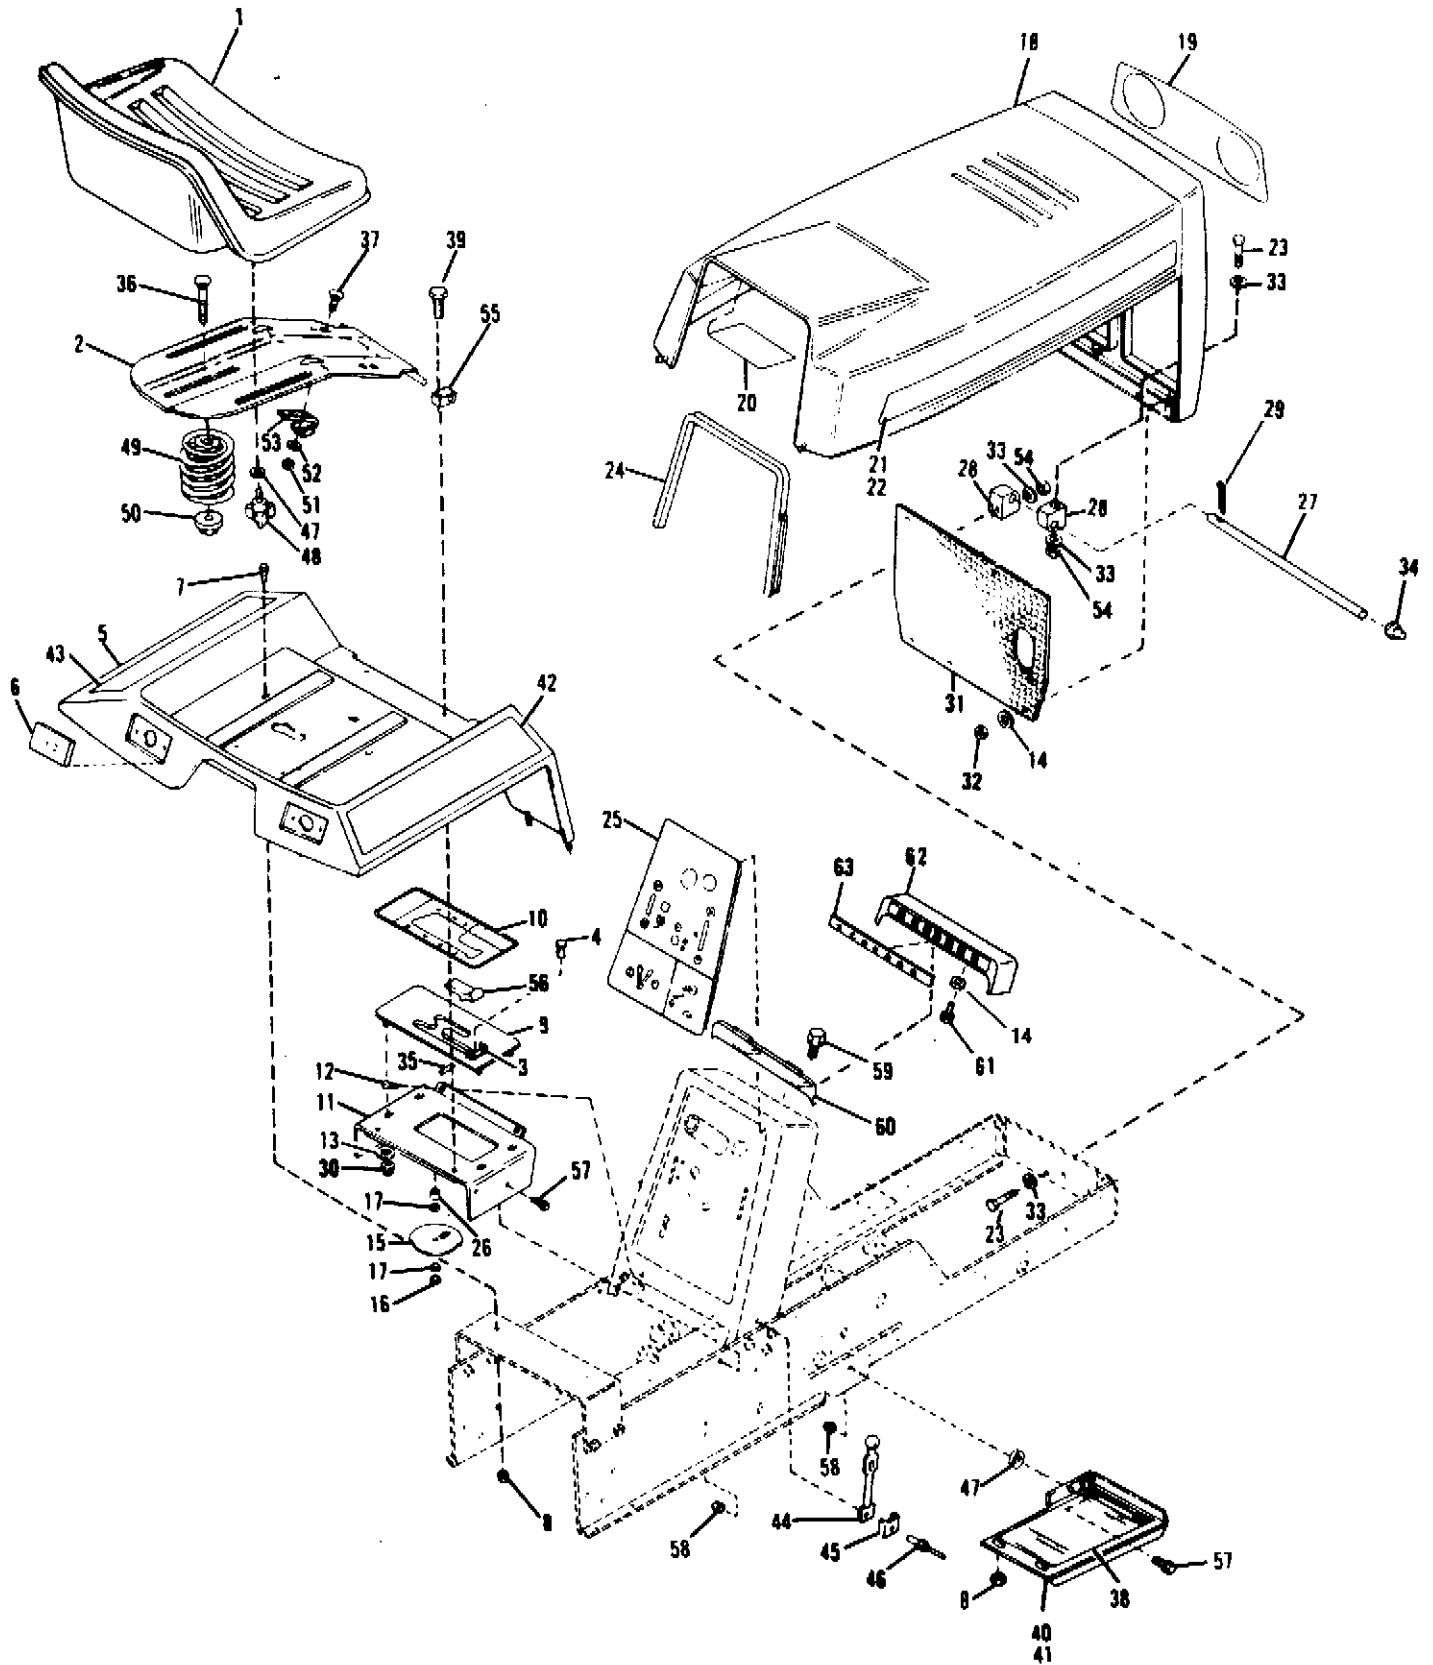


Bolens[®]

**Tractor
14 HP & 16 HP**

Models 1667 (1600G)

Serial Numbers 0100101
thru 0499999

Models 1467 (1402G)

Serial Numbers 0100101
thru 0399999

Parts List

BOLENS TRACTORS

MODELS 1467 and 1667

REF. NO.	PART NO.	DESCRIPTION	NO. REQ'D
1	1747835	Seat	1
2	1734115	Seat Support	1
3	1738815	Stop	1
4	1185878	Pop Rivet	2
5	1734691	Fender Assembly (1) (2).....	1
	1748574	Fender Assembly (3)(4)(5)(6)	1
6	1725615	Reflector	2
7 •	1186329	Screw, Hex Hd. Flange Lock, 5/16-18 x 3/4	2
8 •	1186391	Nut, Hex Flange Lock, 5/16- 18	6
9	1738819	Shift Plate Assembly	1
10	1736370	Decal, Instruction (1) (2)	1
	1750289	Instr. Decal (3) (4) (5) (6).....	1
11	1746323	Tunnel	1
12	1739688	Thd. Cutting Screw, 5/16 -18 x 5/8	2
13 •	1729492	Flat Washer 11/32.....	4
14 •	1185418	Flat Washer 7/32.....	4
15	1734084	Shift Shield.....	1
16	1734398	Top Lock Nut, 1/4-20	1
17 •	1107381	Washer, Flat, 1/4.....	2
18	1745797	Hood & Grille Assembly (1) (2)	1
	1749566	Hood & Grille Assembly (3) (4) (5) (6)	1
19	1746209	Decal, Grill (1) (2)	1
	1748707	Decal, Grill (3) (4) (5)	1
	1756360	Decal, Grill (6).....	1
20	1745681	Decal, Service Instr. (1) (2)	1
	1748716	Decal, Service Instr. (3) (4) (5)	1
21	1746211	Decal, Hood R.H. (1) (2).....	1
	1748708	Decal, Hood R.H. (3) (4) (5) ..	1
	1756361	Decal, Hood R.H. (6)	1
22	1746210	Decal, Hood L.H. (1) (2)	1
	1748709	Decal, Hood L.H. (3) (4) (5) ...	1
	1756362	Decal, Hood L.H. (6)	1
23 •	1100799	Screw, Hex Hd. 5/16-18 x 1-1/2.....	4
24	1726932	Trim	1
25	1735438	Decal, Instr. Panel (1) (2) (3)	1
	1751471	Decal, Instr. Panel (4) (5) (6)	1
26	1740874	Spacer	1
27	1736341	Pivot Rod	1
28	1736340	Pivot Block	4
29 •	1100362	Cotter Pin, 3/32 x 1/2	1
30 •	1186389	Nut, Hex Flange Lock, 1/4- 20	4