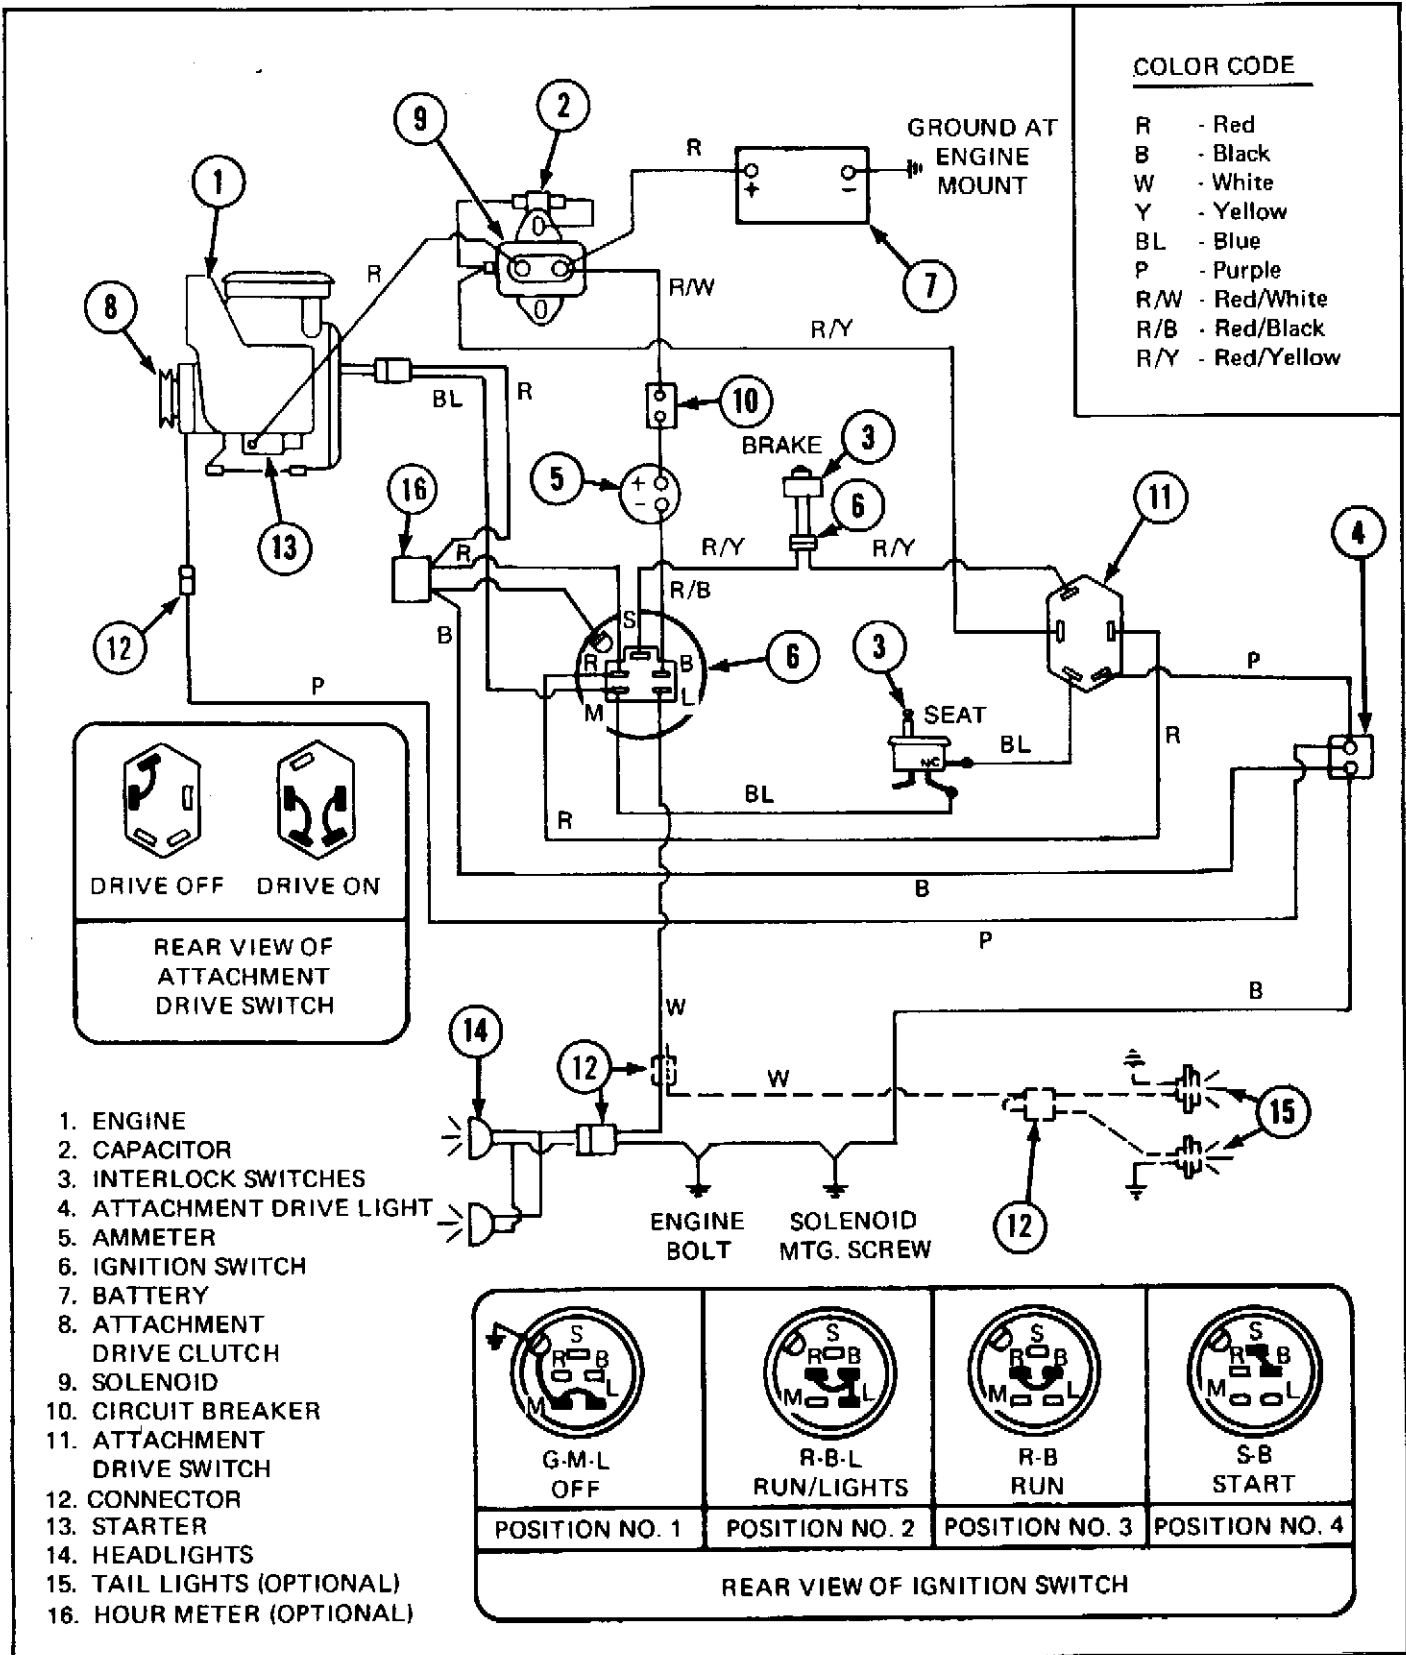

MODEL 1467 and 1667

REF. NO.	PART NO.	DESCRIPTION	NO. REQ'D
1	1736907	Wheel, Steering (1) (2)	1
	1747804	Wheel, Steering (3) (4) (5)	1
2	1185279	Pin, Roll	1
3	1708012	Washer, Roll	1
4	1723994	Bearing, Steering	1
5	1739090	Frame Ass'y L.H. (1) (2)	1
	1748777	Frame Ass'y L.H. (3) (4) (5)	1
6	1742085	Brace	1
7	• 1186345	Screw, Hex Hd. Flange Lock, 3/8-16 x 3/4	23
8	• 1186393	Nut, Flange Lock, 3/8-16	23
9	1746382	Cap, Steering Wheel (2) (3) (4) (5)	1
10	1734555	Support, Seat	1
11	• 1186347	Screw, Hex Hd. Flange Lock, 3/8-16 x 1	3
12	1742099	Panel Ass'y, Instr. (1) (2)	1
	1748704	Panel Ass'y, Instr. (3)(4)(5)	1
13	• 1186348	Flange Screw, 3/8-16 x 1	1
14	• 1100062	Screw, Hex, 3/8-16 (REF)	1
15	• 1186259	Nut, Jam 3/8-16 (REF)	1
16	1745923	Support Assembly, Battery & Gas Tank (1) (2)	1
	1749849	Support Assembly, Battery & Gas Tank (3)	1
	1749657	Support Assembly, Battery & Gas Tank (4)	1
	1756443	Support Assembly, Battery & Gas Tank (5)	1
17	1739089	Frame Assembly, R.H. (1) (2)	1
	1747579	Frame Assembly, R.H. (3) (4) (5)	1
18	• 1186349	Flange Screw, 3/8-16 x 1-1/2	4
19	1735572	Frame Support	1
20	1100281	Woodruff Key	2
21	• 1100245	Lock Nut, 1/2-13	4
22	• 1186233	Nut, Hex, 1/2-13	4
23	1744808	Rear Panel	1
24	1726679	Hub, Wheel	2
25	1708599	Spacer	2
26	1120390	Nut, Hex, 3/4-10	2
27	1724718	Wheel Assembly	2
28	1718086	Valve	4
29	1733081	Tire, 23 x 8.50	2
30	0101085	Bolt, Hub	10

REF. NO.	PART NO.	DESCRIPTION	NO. REQ'D
31	1731782	Arm Ass'y, Steering (1) (2) (3)	1
	1749895	Arm Ass'y, Steering (4) (5)	1
32	1733707	Spacer, Tubular	1
33	1185035	Bushing, Flange	2
34	1740753	Steering Support	1
35	1185976	Fitting, Grease Thd. Forming	5
36	1733442	Washer, Shim	AR
37	1740096	Gear, Steering	1
38	1185649	Ring, Retaining	1
39	1746622	Cover	1
40	1713361	Joint, Ball	4
41	1738490	Spacer	2
42	• 1110152	Nut, Hex Lock, 1/2-20	4
43	1726496	Rod, Steering	1
44	• 1186247	Nut, Hex Jam, 1/2-20	2
45	1731689	Arm Assembly, Steering	1
46	1743946	Axle Ass'y., Front	1
47	• 1120390	Nut, Hex Lock, 3/4-10	1
48	1185319	Bearing, Bronze	2
49	1736206	Spindle Ass'y., L.H. Wheel	1
50	1110547	Key, Woodruff, 3/16 x 1-1/8	1
51	1186460	Pin	2
52	1726495	Rod, Tie	1
53	• 1186247	Nut, Hex, 1/2-20	2
54	1738561	Support Ass'y., Axle	1
55	1732078	Screw, Hex Hd. Cap, 5/8-11 (Special)	1
56	• 1110112	Nut, Hex, 5/8-11	1
57	1739738	Spindle Ass'y., R.H. Wheel	1
58	1708550	Washer, Flat 3/4	1
59	1746621	Tank Clamp (1) (2) (3)	1
60	1185616	Bearing, Ball With Seal	2
61	1715789	Wheel Assembly	2
62	1732957	Tire, 16 x 6.50-8 (1) (2)	2
	1732927	Tire, 16 x 6.50-8 (3) (4) (5)	2
63	1185615	Bearing Ball	2
64	0121898	Washer	4
65	1744444	Cap, Dust, 1-5/8	2
66	• 1100064	Screw, Hex, 1/2-13 x 1-1/2	4
67	1113527	Retaining Ring	1
68	1738413	Roll Pin	1
69	1736159	Bevel Pinion Gear	1
70	1738414	Steering Shaft	1
71	1185846	Flange Bushing	1

• Common Hardware-Purchase Locally (Grade 5 where applicable)

Model 1667 (1) Serial Numbers 0100101 thru 0199999
(2) Serial Numbers 0200101 thru 0299999
(3) Serial Numbers 0300101 thru 0399999
(4) Serial Numbers 0400101 thru 0499999
Model 1467 (4) Serial Numbers 0100101 thru 0299999
(5) Serial Numbers 0300101 thru 0399999

WIRING DIAGRAM

Model 1667 S/N 0100101 thru 0399999