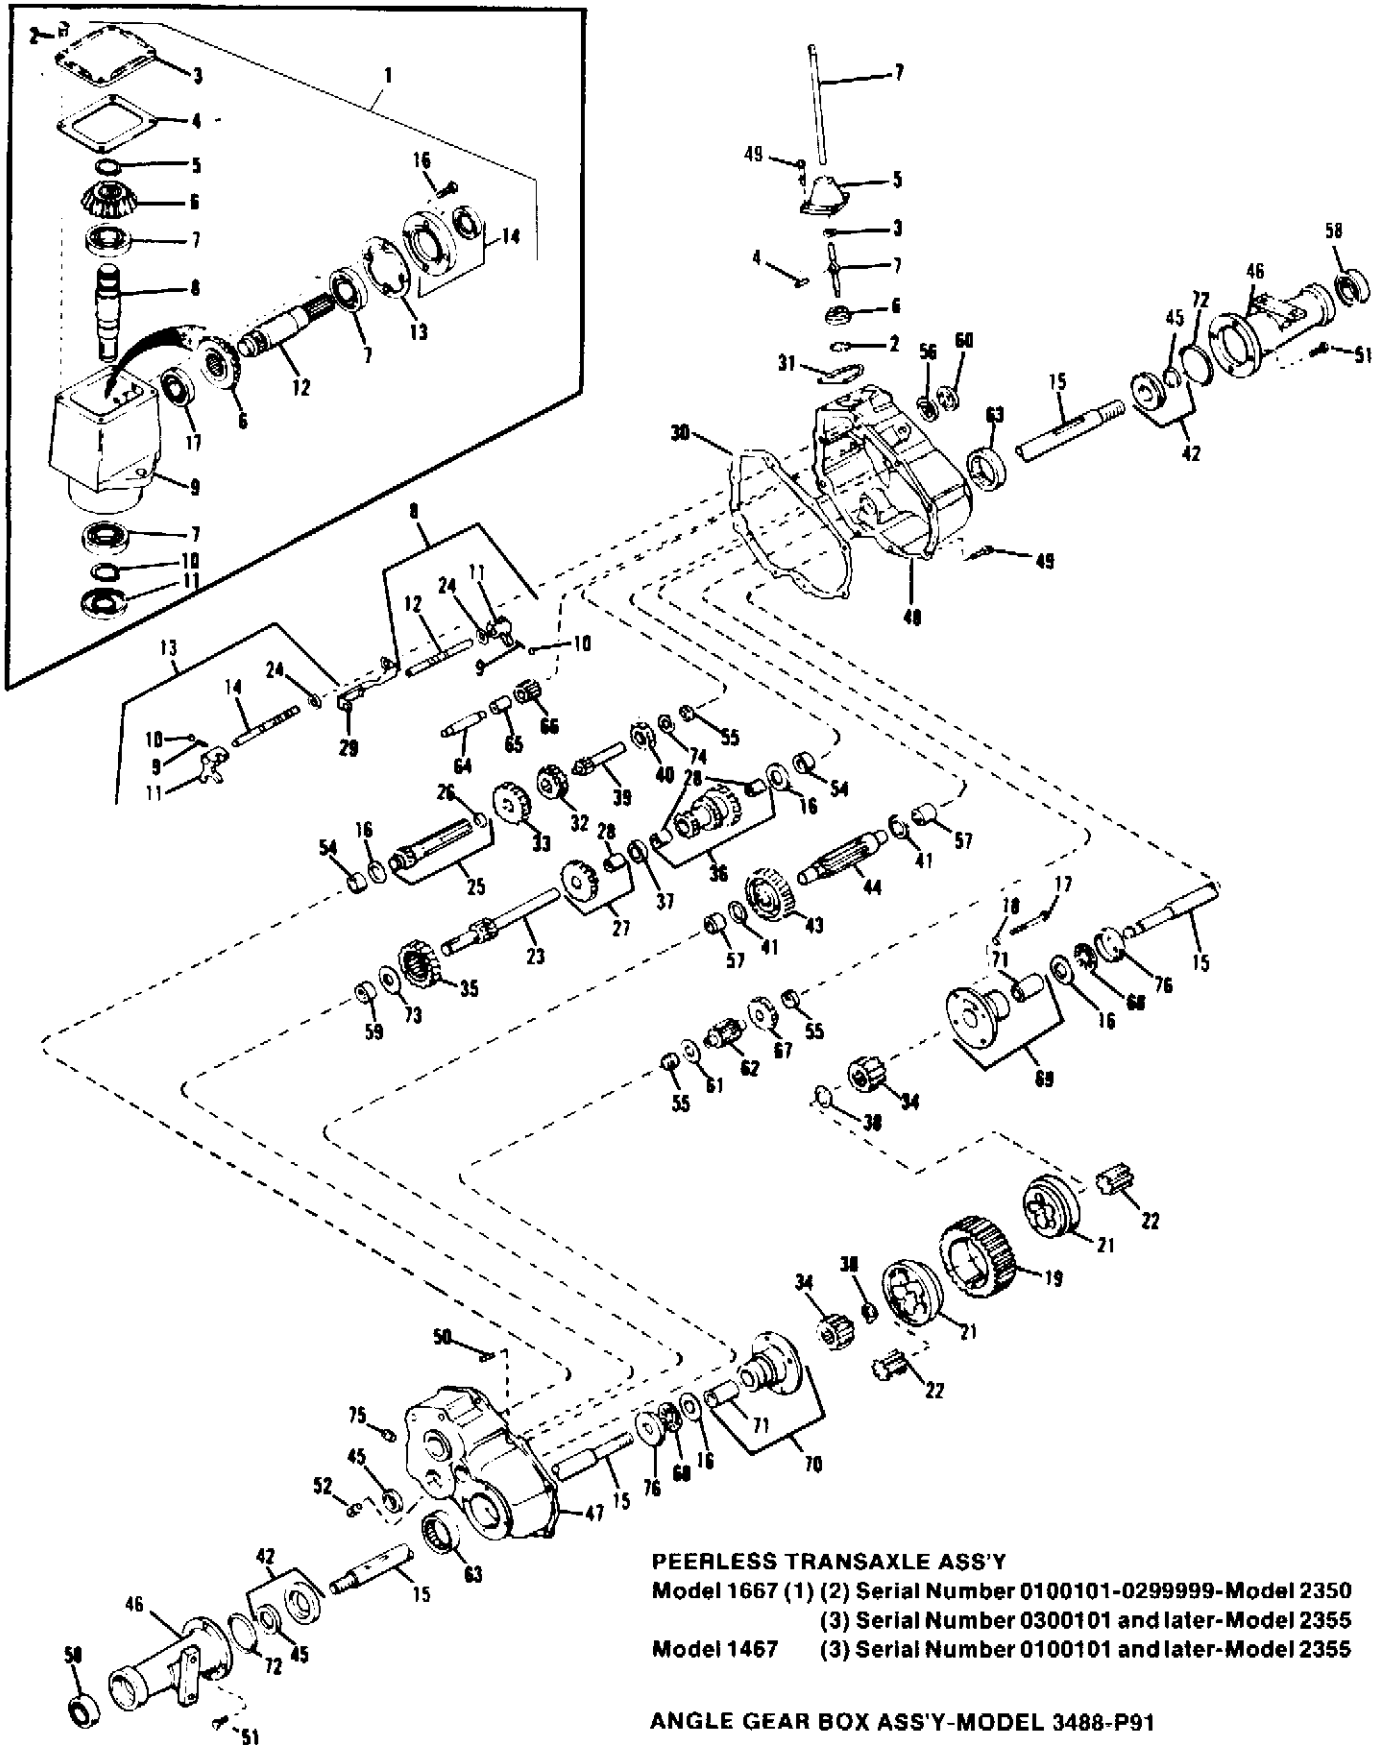

BOLENS TRACTORS

PEERLESS TRANSAXLE ASS'Y

Model 1667 (1) (2) Serial Number 0100101-0299999-Model 2350

(3) Serial Number 0300101 and later-Model 2355

Model 1467 (3) Serial Number 0100101 and later-Model 2355

ANGLE GEAR BOX ASS'Y-MODEL 3488-P91

ORDER PARTS FROM TECUMSEH, LAUSON-POWER PRODUCTS

MODELS 1467 and 1667

REF. NO.	PART NO.	DESCRIPTION	NO. REQ'D
PEERLESS TRANSAXLE ASSEMBLY			
2	792016	Ring, Snap	
3	792001	Ring, Quad	
4	792049	Pin, Drive	
5	794093	Housing, Shift Lever	
6	784094	Keeper, Shift Lever	
7	784297	Lever, Shift	
8	784054	Rod Ass'y., Shift (Incl. Nos. 9 thru 12 & 24)	
9	792003	Spring	
10	792004	Ball, Steel	
11	784004	Fork, Shifter	
12	784055	Rod, Shifter (3rd & 4th)	
13	784056	Rod Ass'y., Shift (Incl. Nos. 9 thru 11 & 14)	
14	784057	Rod, Shifter (Low)	
15	774380	Axle (1) (2)	
15	774498	Axle (3)	
16	780042	Washer, Thrust	
17	792056	Screw, Hex. Hd. Cap, 1/4-20 x 3-1/4	
18	792006	Lockwasher, 1/4	
19	778080	Gear, Ring	
21	786052	Core, Body	
22	778078	Gear, Pinion	
23	776029A	Shaft & Gear, Brake	
24	792017	Ring, Snap	
25	776189A	Shaft & Bearing Ass'y., Pinion (Incl. No.26)	
26	780018	Bearing	
27	778034	Gear Cluster Ass'y., (Incl. No. 28)	
28	780053	Bushing	
29	784075	Stop, Shifter (1) (2)	
29	784074	Stop, Shifter (3)	
30	788023	Gasket, Case & Cover	
31	788022	Gasket, Shift Lever Housing	
32	778050	Gear, Shifting (3rd & 4th)	
33	778020	Gear, Shifting (1st & 2nd & Rev.)	
34	778079	Gear, Side	
35	778037	Gear, Idler	
36	778049	Gear Cluster Ass'y., (Incl. No. 28)	
37	786024	Spacer	
38	792018	Ring, Snap	
39	776015A	Shaft, Input	
40	778024A	Spur Gear, Input Shaft	
41	790052	Washer, Thrust	
42	788021	Seal & Retainer Ass'y., Oil (Incl. No. 45)	
43	778036	Gear, Output	
44	776028	Pinion, Output	
45	788008	Seal, Oil	
46	782062	Housing, Axle	
47	772076	Cover Ass'y., Transaxle (Incl. Nos. 54, 55, 57, 59 & 63)	
48	770068	Case Ass'y., Transaxle (Incl. Nos. 54, 55, 57 & 63)	

REF. NO.	PART NO.	DESCRIPTION	NO. REQ'D
49	792007	Screw, Socket Hd. Cap, 1/4-20 x 3/4	
50	786026	Pin, Dowel	
51	790237	Screw, Hex Hd., 5/16-18 x 7/8	
52	792019	Plug, Magnetic Drain	
54	780049	Bearing, Needle	
55	530105	Bearing, Needle	
56	780024	Bearing, Ball	
57	780047	Bearing, Needle	
58	780050	Bearing, Ball	
59	780046	Bearing, Needle	
60	788025	Seal, Oil	
61	780001	Washer	
62	776031	Shaft & Pinion	
63	780048	Bearing, Needle	
64	776030	Shaft, Reverse Idler	
65	786025	Spacer, Reverse Idler	
66	778051	Idler, Reverse	
67	778038	Spur, Gear (22 Teeth)	
68	780039	Bearing, Thrust	
69	774141	Carrier Ass'y., Differential (Incl. No. 71)	
70	774142	Carrier Ass'y., Differential (Incl. No. 71)	
71	780041	Bushing	
72	788024	"O" Ring	
73	780007	Washer, Thrust	
74	780051	Washer, Thrust	
75	792010	Plug, Pipe	
76	780075	Race, Thrust	

Model 1667 (1) (2) Serial Number 0100101-0299999-Model 2350
(3) Serial Number 0300101 and later-Model 2355
Model 1467 (3) Serial Number 0100101 and later-Model 2355

RIGHT ANGLE GEAR BOX		Model 3488-P91
1	794251	Head Ass'y., Left Hand (Incl. Nos. 2 thru 16)
2	792025	Screw, Rd. Hd. Self-Tap 10-24 x 1/2
3	772035	Cover
4	788028	Gasket, Cover
5	788018	Ring, Snap
6	778046	Gear, Miter
7	780034	Bearing, Ball
8	776186	Shaft, Output
9	770026	Housing, Right Angle Drive
10	788019	Ring, Snap
11	788029	Seal, Oil
12	776194	Shaft, Input
13	788030	Gasket, Cap
14	786029	Cap & Seal Ass'y., Retainer (Incl. Nos. (92 & 93)
15	788031	Seal, Oil
16	792026	Screw, Hex Hd., 1/4-20 x 7/8
17	780024	Bearing, Ball