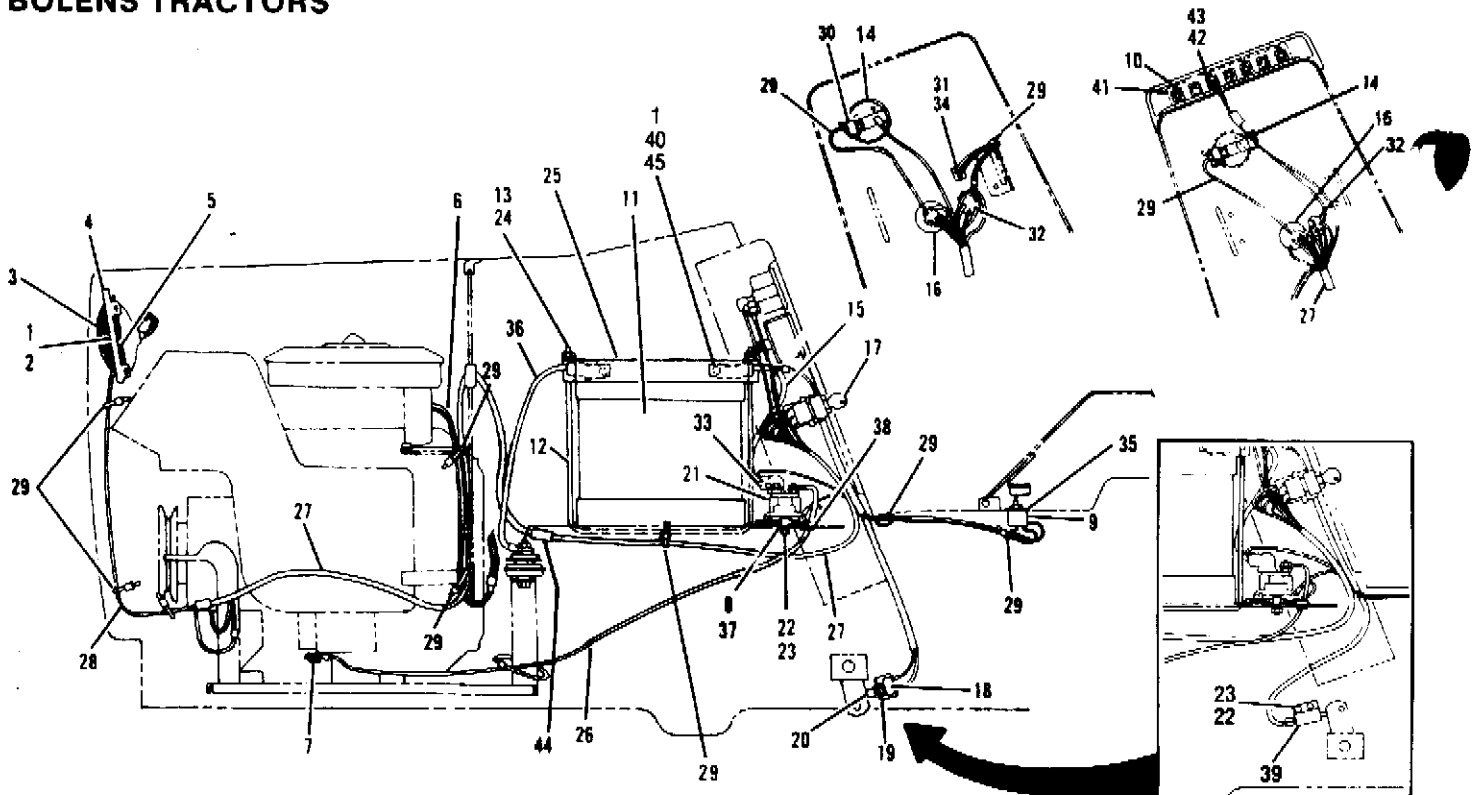

BOLENS TRACTORS

REF. NO.	PART NO.	DESCRIPTION	NO. REQ'D
1	1111599	Hex Screw 1/4-20 x 5/8 (6)	2
2	1727379	Rivet, Pop 3/16 x 5/8	4
3	1726435	Headlight	2
4	1806805	Plate, Retainer	2
5	1806808	Retainer	2
6	1748581	Engine Harness	1
7	• 1186389	Flange Nut 1/4-20	1
8	1721252	J-Clip (1) (2) (3) (4)	1
9	1734366	Switch	1
10	1186020	Screw 6-32 x 3/8 (4) (5) (6)	2
11	1751498	Battery, 12 Volt (1) thru (5)	1
	1752840	Battery, 12 Volt (6)	1
12	1740804	Hold Down Rod (1) thru (5)	1
	1752586	Hold Down Hook (6)	2
13	• 1107381	Flat Washer 1/4	2
14	1739205	Ammeter 20-0-20	1
15	1725374	Cable, Battery Pos (1) (2) (3)	1
	1746199	Cable, Battery Pos (4) (5)	1
	1756074	Cable, Battery Pos (6)	1
16	1726169	Switch, Ignition (1) (2) (3) (4)	1
	1754183	Switch, Ignition (5) (6)	1
17	1718266	Key, Ignition (1) (2) (3) (4)	1
	1753986	Key, Ignition (5) (6)	1
18	1733577	Switch Ass'y., Interlock (1) (2)	1
19	1890234	Washer (1) (2)	2
20	1733576	Seal, Switch (1) (2)	1
21	1740056	Solenoid	1
22	• 1115815	Screw, Phil. No. 10-24 x 5/8	4
23	• 1185985	Nut, Keps Lock No. 10-24	2
24	1734398	Lock Nut 1/2-20	2
25	1739631	Battery, Hold Down (1) thru (5)	1
	1755802	Battery, Hold Down (6)	1

REF. NO.	PART NO.	DESCRIPTION	NO. REQ'D
26	1732581	Cable, Starter (1) (2) (3) (5) (6)	1
27	1750846	Harness Main	1
28	1727169	Harness Headlight	1
29	1805345	Cable, Tie	11
30	1729914	Circuit Breaker (1) (2) (3)	1
31	1734824	Lamp, Clutch (1) (2) (3)	1
32	1734356	Switch PTO	1
33	1715012	Electrical Nipple	1
34	1735285	Bulb (Mgf. No. GE 73)	3
35	1734472	Switch Seal	1
36	1725373	Cable, Battery Neg. (1) thru (5)	1
	1756377	Cable, Battery Neg. (6)	1
37	1742113	Condensor	1
38	1749835	Flip Grommet	1
39	1748723	Push Button Switch (3) (4) (5)	1
40	1186229	Hex Nut 1/4-20 (6)	2
41	1749487	Retaining Strip (4) (5) (6)	1
42	1744085	Lamp Ass'y (4) (5) (6)	1
43	1735285	Bulb (4) (5) (6)	1
44	1752408	Plastic Tube (4) (5) (6)	1
45	• 1100241	Lock Washer (6)	2

• Common Hardware - Purchase Locally (Grade 5 where applicable)

Model 1667 (1) Serial Numbers 0100101 thru 0199999
(2) Serial Numbers 0200101 thru 0299999
(3) Serial Numbers 0300101 thru 0399999
(5) Serial Numbers 0400101 thru 0499999
Model 1467 (4) Serial Numbers 0100101 thru 0299999
(6) Serial Numbers 0300101 thru 0399999