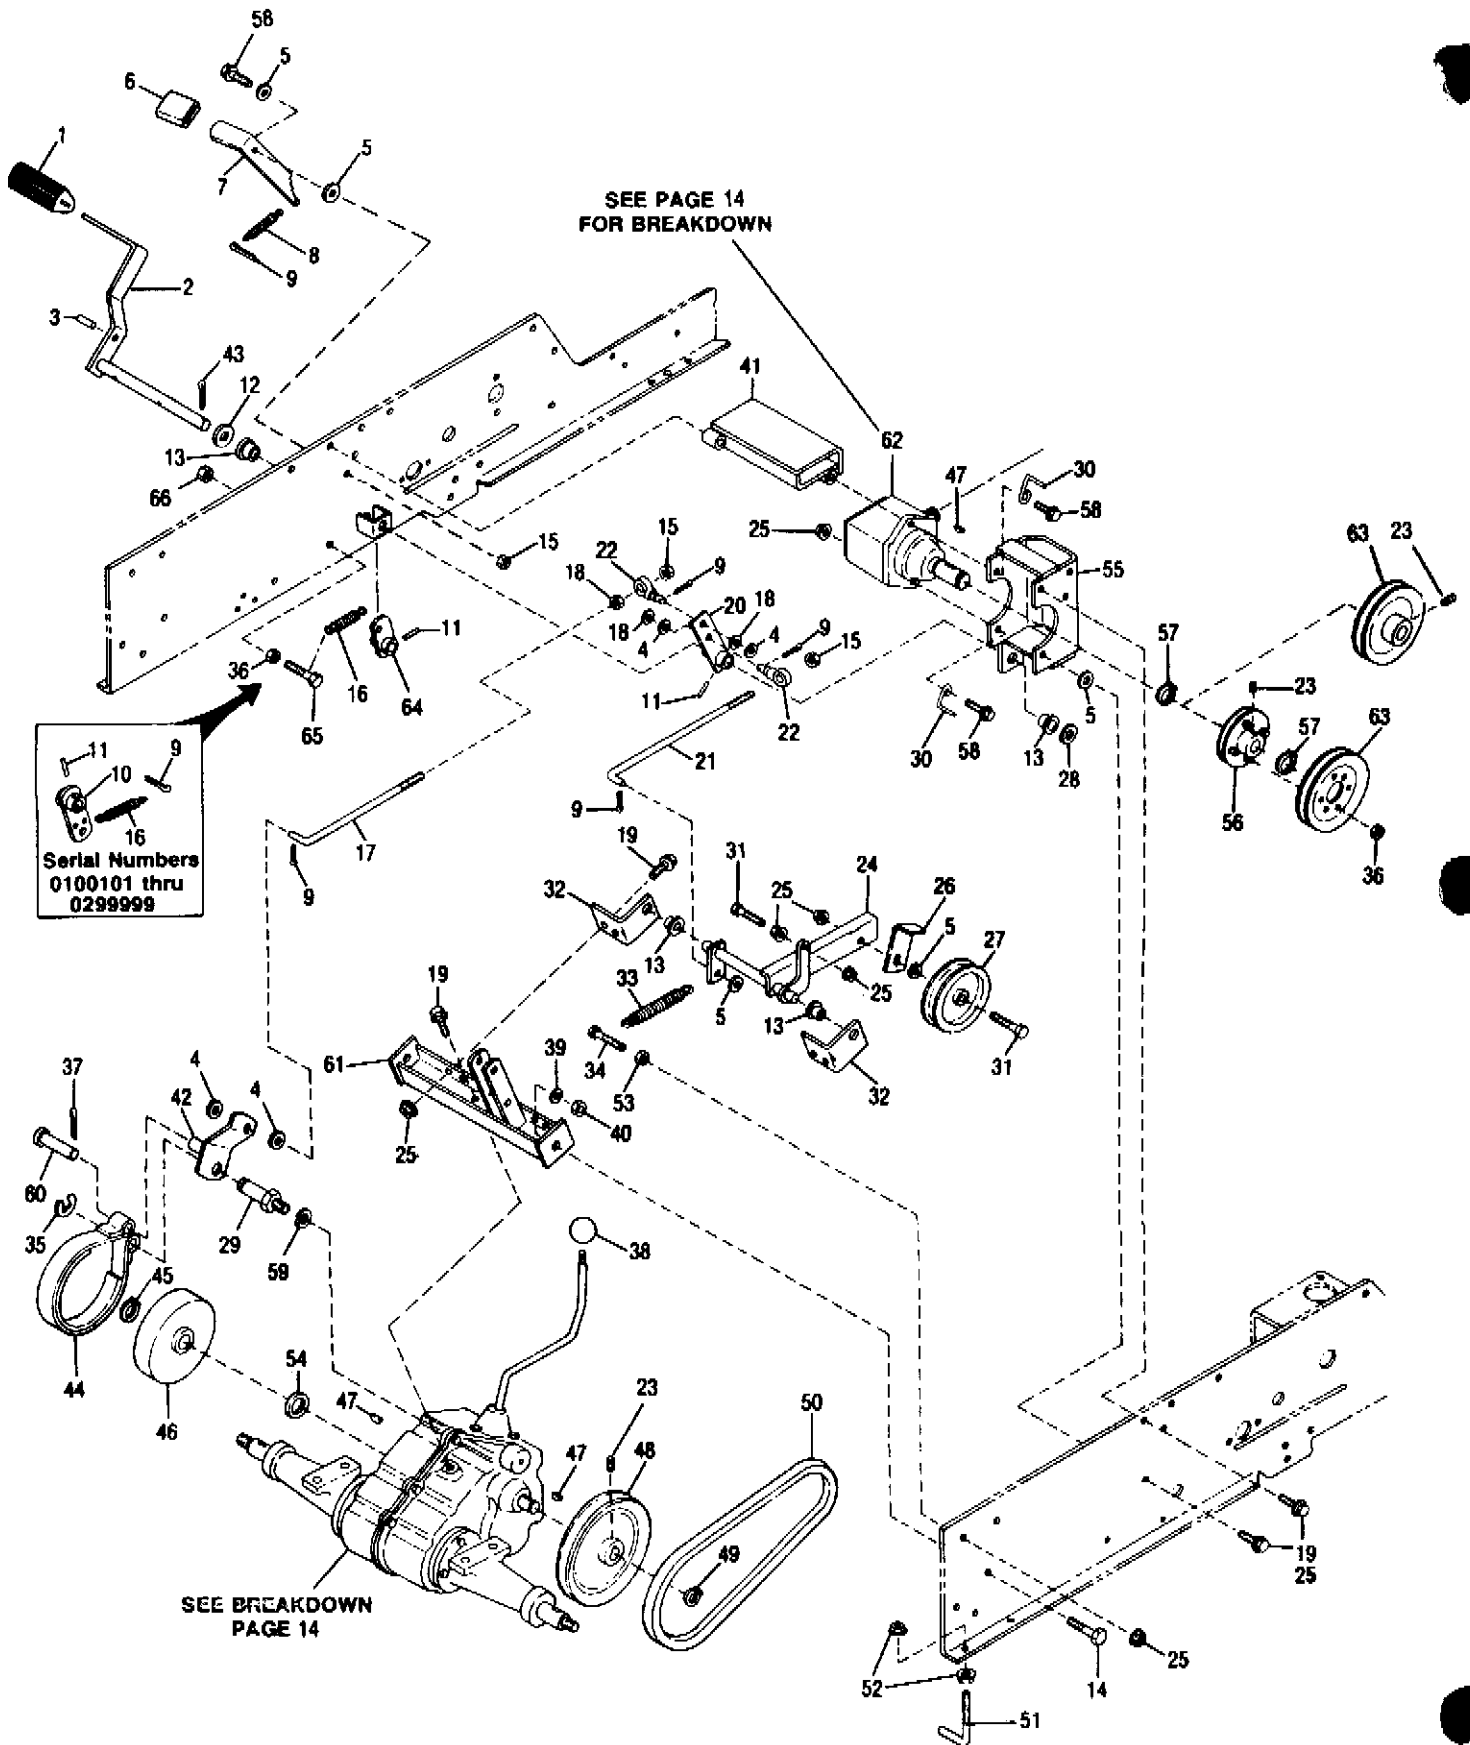

BOLENS TRACTORS

MODELS 1467 and 1667

REF. NO.	PART NO.	DESCRIPTION	NO. REQ'D
1	1728694	Rubber Foot Rest	1
2	1733771	L.H. Pedal Ass'y	1
3	1120209	Roll Pin, 3/16 x 3/4	1
4	• 1107382	Flat Washer, 5/16 (3) (4) (5) ...	1
5	• 1107383	Flat Washer, 3/8	10
6	1728696	Handle Grip (1) thru (4)	1
	1734553	Handle Grip (5)	1
7	1729683	Brake Lock	1
8	1726640	Spring	1
9	• 1100346	Cotter Pin, 3/32 x 3/4	6
10	1746196	Control Arm Ass'y (1) (2)	1
11	1732147	Drive Pin	2
12	1727888	Spacer	1
13	1185802	Bushing	4
14	• 1100064	Screw, Hex, 1/2-13 x 1-1/2	2
15	1733398	Top Lock Nut, 3/8-16	4
16	1720612	Spring	1
17	1740859	Brake Rod (1) (2)	1
	1744813	Brake Rod (3) (4) (5)	1
18	1705108	Flat Washer (2) (3) (4) (5)	A/R
19	• 1186345	Flange Screw, 3/8-16 x 3/4 ...	12
20	1733774	Control Arm Ass'y	1
21	1735570	Clutch Rod	1
22	1747507	Pivot Block	2
23	1182554	Set Screw, 5/16-18 x 5/16	2
24	1739746	Idler Shaft Ass'y	1
25	• 1186393	Flange Nut, 3/8-16	13
26	1734835	Belt Guide	1
27	1728810	Idler	1
28	• 1107386	Flat Washer, 5/8	1
29	1739889	Should Bolt	1
30	1730138	Belt Guide	2
31	• 1100047	Hex Screw, 3/8-16 x 1-1/2	2
32	1733776	Idler Arm Support	2
33	1706822	Spring	1
34	• 1100062	Hex Screw, 3/8-16 x 2-1/2	1
35	1177567	Retaining Ring	1

• Common Hardware - Purchase Locally

REF. NO.	PART NO.	DESCRIPTION	NO. REQ'D
36	• 1734398	Lock Nut, 1/4-20	4
37	• 1100351	Cotter Pin 1/8 x 1-1/4	1
38	1733871	Knob (1) thru (4)	1
	1756715	Knob (5)	1
39	• 1100245	Lock Washer, 1/2	2
40	• 1186233	Hex Nut, 1/2-13	2
41	1742410	Frame Support	1
42	1733761	Brake Arm Ass'y (1) (2)	1
	1744837	Brake Arm Ass'y (3) (4) (5) ...	1
43	• 1100350	Cotter Pin, 1/8 x 1	1
44	1733735	Brake Band Ass'y	1
45	1118554	Retaining Ring, 1"	1
46	1734741	Brake Drum Ass'y	1
47	1104436	Key, Woodruff, 3/16 x 3/4	3
48	1728308	Pulley (1)	1
	1744799	Pulley (2) (3) (4) (5)	1
49	1113527	Retaining Ring, 3/4	1
50	1729716	V Belt (H.B. 46.6") (1)	1
	1747232	V Belt (H.A. 44.3")(2)(3)(4)(5)	1
51	1728286	Belt Guide	2
52	• 1186391	Flange Nut, 5/16-18	4
53	• 1186259	Nut, Jam, 3/8-16	1
54	1186457	Thrust Washer	1
55	1733739	Support, Gear Box	1
56	1734904	Hub Ass'y (1)	1
57	1180025	Retaining Ring, 7/8	2
58	• 1186348	Screw, Flange, 3/8-16 x 1-1/4	3
59	• 1100243	Lock Washer, 3/8	1
60	1724639	Clevis Pin	1
61	1744800	Transaxle Support	1
62	1737757	Gear Box Ass'y	1
63	1734905	Pulley (1)	1
	1744798	Pulley (2) (3) (4) (5)	1
64	1748584	Brake Arm Ass'y (3) (4) (5) ...	1
65	1186312	Flange Lock Screw 1/4-20 x 1	
		(3) (4) (5)	1
66	• 1186389	FI Lock Nut 1/4-20 (3) (4) (5)	1

Model 1667 (1) Serial Numbers 0100101 thru 0199999
(2) Serial Numbers 0200101 thru 0299999
(3) Serial Numbers 0300101 thru 0399999
(4) Serial Numbers 0400101 thru 0499999
Model 1467 (4) Serial Numbers 0100101 thru 0299999
(5) Serial Numbers 0300101 thru 0399999