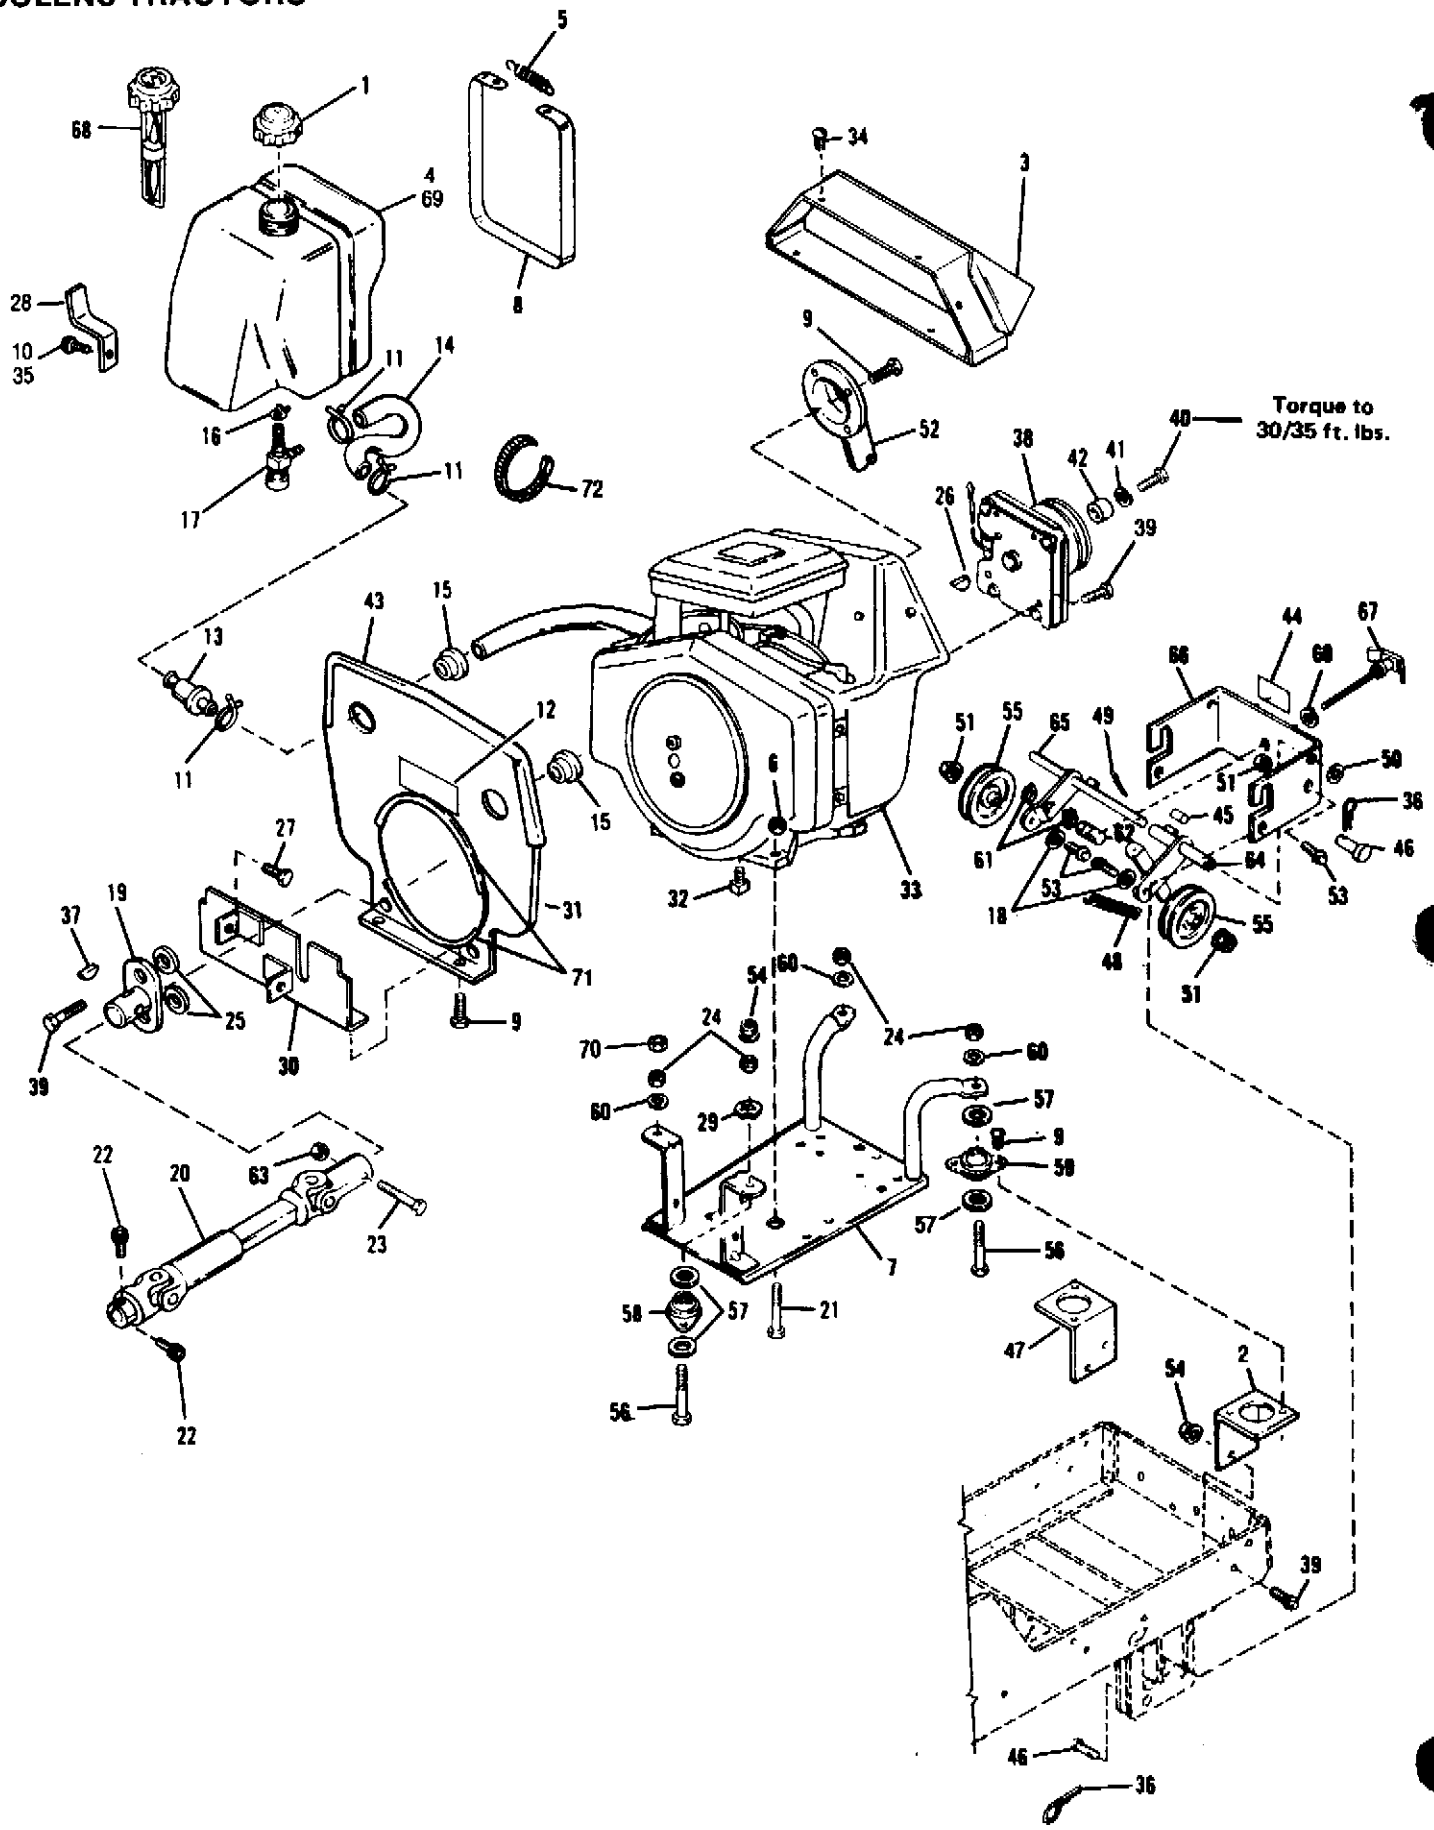

BOLENS TRACTORS

MODELS 1467 and 1667

REF. NO.	PART NO.	DESCRIPTION	NO. REQ'D
1	1725868	Gas Cap. (1) (2)	1
2	1741653	Eng. Support (RH front-LH-rear)	2
3	1741664	Heat Shield Deflector	1
4	1735065	Tank, Fuel (Includes Ref. No. 1) (1) (2)	1
5	1806648	Spring, Extension	1
6	• 1186391	Flange Nut, 5/16-18	4
7	1741667	Engine Support (1) thru (5) ...	1
	1756470	Engine Support (6)	1
8	1727918	Strap	1
9	• 1185712	Screw, Hex. Hd. Thd. Cutting No. 10-24 x 1/2	14
10	• 1186310	Fl. Screw 1/4-20 x 3/4	1
11	1750687	Clamp, Hose	3
12	1736298	Hot Surface Decal (1) (2) (3)	1
13	1727491	Filter Fuel	1
14	1724708	Line, Fuel	1
15	1729587	Bushing, Snap	2
16	1723474	Clamp, Hose	1
17	1718029	Valve, Shut Off	1
18	• 1100256	Flat Washer 3/8	2
19	1741654	Engine Extension	1
20	1741575	Drive Shaft Assembly	1
21	• 1186332	Flange Lock Screw 5/16-18 x 1-1/4	4
22	1185596	Sq. Hd. Set Screw	2
23	• 1100807	Hex Screw 1/4-20 x 2	1
24	• 1733398	Nut, Hex. Lock, 3/8-16	4
25	• 1107383	Washer, Flat, 3/8	2
26	1108842	Sq. Key 1/4 x 3/4	1
27	• 1186327	Flange screw 5/16-18 x 1/2 ...	2
28	1757213	Retainer, Tank (6)	1
29	1185715	Lock Washer (Pyramidal) 3/8	1
30	1742344	Shield, Grass	1
31	1741669	Shield, Heat	1
32	1105620	Sq. Plug 1/4-18 NPT	1
33	*	Engine, 16 HP, Briggs & Stratton 402437-0700 (3) (4)	1
	*	Engine, 14 HP, Briggs & Stratton 400437-0122 (4)	1
	*	Engine, 16 HP, Briggs & Stratton 402437-0666 (1) (2)	1
	*	Engine, 14 HP, Briggs & Stratton 400447-1206 (6)	1
	*	Engine, 14 HP, Briggs & Stratton 400437-1275 (5)	1

REF. NO.	PART NO.	DESCRIPTION	NO. REQ'D
34	1724492	Flange Screw, Thd. Form 1/4-20 x 1/2	6
35	• 1186389	Fl. Nut 1/4-20	1
36	1723478	Hitch Pin	4
37	• 1100276	Key, Woodruff, 1/4-7/8	1
38	1741572	Clutch/Brake Elect.	1
39	• 1186345	Screw, Whiz Lock 3/8-16 x 3/4	12
40	• 1100009	Screw, Hex. Hd. 3/8-24 x 1 ...	1
41	• 1100243	Washer, Lock 3/8	1
42	1734790	Clutch Retainer	1
43	1740344	Heat Shield Gasket	1
44	1736368	Decal, Belt Adjustment	1
45	1734935	Indicator Cap.	2
46	1708125	Pin, Clevis	4
47	1733134	Support, Engine (L.H. Front R.H. Rear)	2
48	1726661	Spring Extension	1
49	• 1100350	Cotter pin 1/8 x 1	2
50	• 1107386	Washer, Flat 5/8	2
51	• 1186393	Nut, Flange 3/8-16	3
52	1741964	Exhaust Assembly	1
53	• 1186350	Screw, Flange Lock 3/8-16 x 1-3/4	3
54	• 1186393	Nut, Flange Lock 3/8-16	9
55	1726660	Pulley, Idler	2
56	• 1100049	Screw, Hex Hd. Cap 3/8-16 x 2-1/4	4
57	• 1186047	Washer, Flat 3/8 ID x 1-3/8 OD	8
58	1726510	Mount, Rear	2
59	1724896	Mount, Front	2
60	• 1107383	Washer, Flat 3/8	4
61	1113527	Ring, Retaining 3/4	2
62	1742723	Pivot	1
63	• 1734398	Nut, Lock 1/4-20	1
64	1738569	Idler Arm Assembly	1
65	1742725	Idler Arm Assembly	1
66	1736481	Support Idler	1
67	1735112	Knob, Adjusting	1
68	1748758	Gas Cap (3) (4) (6)	1
69	1735065	Tank, Fuel (Includes Ref. No. 68) (3) (4) (6)	1
70	1185506	Nut, Jam 5/16 (5) (6)	1
71	1755364	Heat Shield Seal (5) (6)	2
72	1735531	Cable Tie (5) (6)	1

• Common Hardware-Purchase Locally. (Grade 5 where applicable)

* Order Parts from your local Briggs & Stratton engine dealer