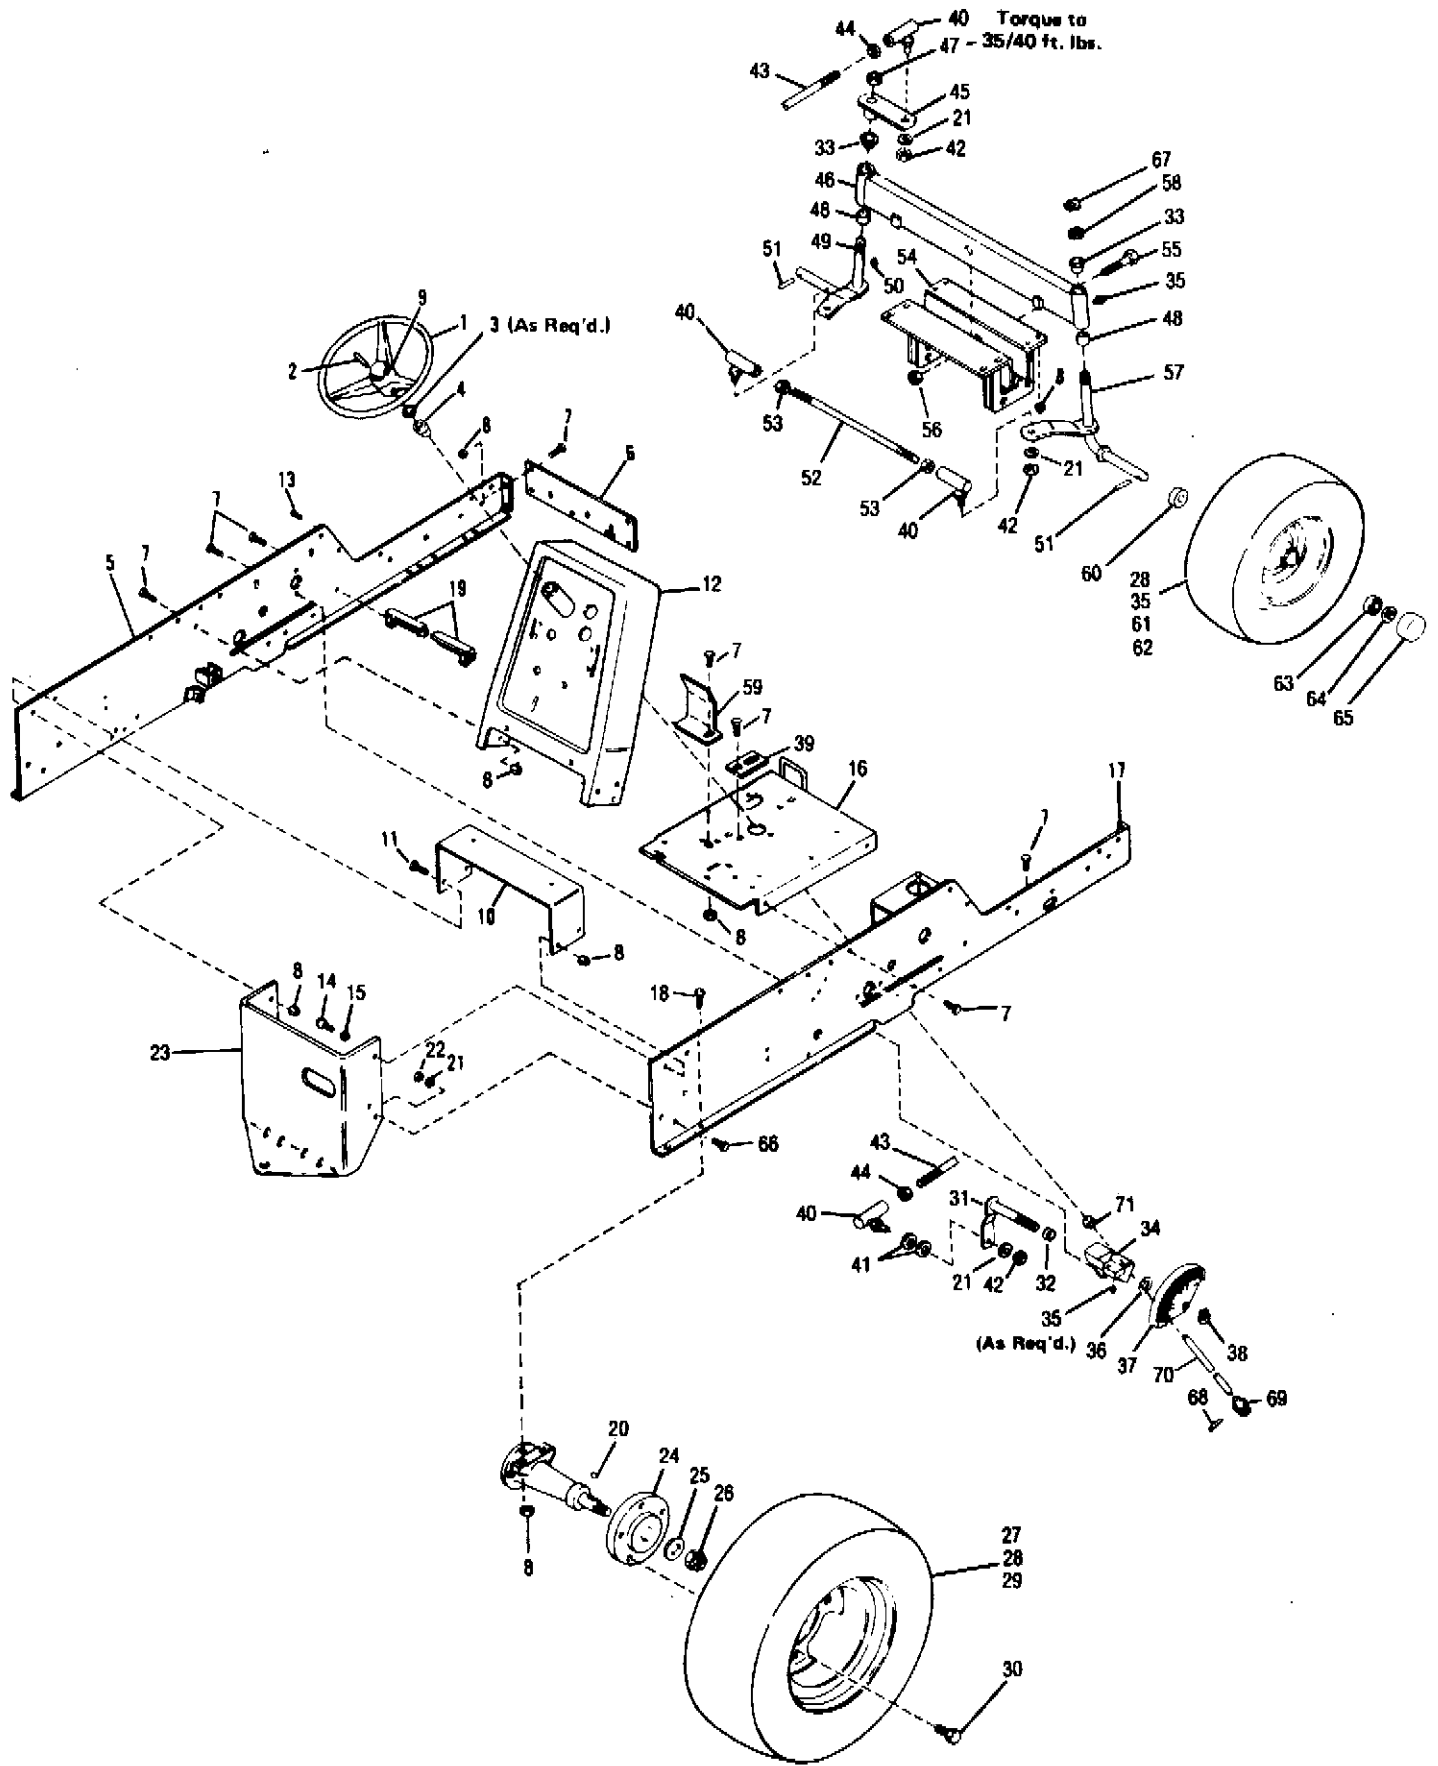

BOLENS TRACTORS

MODEL 1467 and 1667

REF. NO.	PART NO.	DESCRIPTION	NO. REQ'D
1	1736907	Wheel, Steering (1) (2)	1
	1747804	Wheel, Steering (3) (4) (5)	1
2	1185279	Pin, Roll	1
3	1708012	Washer, Roll	1
4	1723994	Bearing, Steering	1
5	1739090	Frame Ass'y L.H. (1) (2)	1
	1748777	Frame Ass'y L.H. (3) (4) (5)	1
6	1742085	Brace	1
7	• 1186345	Screw, Hex Hd. Flange Lock, 3/8-16 x 3/4	23
8	• 1186393	Nut, Flange Lock, 3/8-16	23
9	1746382	Cap, Steering Wheel (2) (3) (4) (5)	1
10	1734555	Support, Seat	1
11	• 1186347	Screw, Hex Hd. Flange Lock, 3/8-16 x 1	3
12	1742099	Panel Ass'y, Instr. (1) (2)	1
	1748704	Panel Ass'y, Instr. (3)(4)(5)	1
13	• 1186348	Flange Screw, 3/8-16 x 1	1
14	• 1100062	Screw, Hex, 3/8-16 (REF)	1
15	• 1186259	Nut, Jam 3/8-16 (REF)	1
16	1745923	Support Assembly, Battery & Gas Tank (1) (2)	1
	1749849	Support Assembly, Battery & Gas Tank (3)	1
	1749657	Support Assembly, Battery & Gas Tank (4)	1
	1756443	Support Assembly, Battery & Gas Tank (5)	1
17	1739089	Frame Assembly, R.H. (1) (2)	1
	1747579	Frame Assembly, R.H. (3) (4) (5)	1
18	• 1186349	Flange Screw, 3/8-16 x 1-1/2	4
19	1735572	Frame Support	1
20	1100281	Woodruff Key	2
21	• 1100245	Lock Nut, 1/2-13	4
22	• 1186233	Nut, Hex, 1/2-13	4
23	1744808	Rear Panel	1
24	1726679	Hub, Wheel	2
25	1708599	Spacer	2
26	1120390	Nut, Hex, 3/4-10	2
27	1724718	Wheel Assembly	2
28	1718086	Valve	4
29	1733081	Tire, 23 x 8.50	2
30	0101085	Bolt, Hub	10

REF. NO.	PART NO.	DESCRIPTION	NO. REQ'D
31	1731782	Arm Ass'y, Steering (1) (2) (3)	1
	1749895	Arm Ass'y, Steering (4) (5)	1
32	1733707	Spacer, Tubular	1
33	1185035	Bushing, Flange	2
34	1740753	Steering Support	1
35	1185976	Fitting, Grease Thd. Forming	5
36	1733442	Washer, Shim	AR
37	1740096	Gear, Steering	1
38	1185649	Ring, Retaining	1
39	1746622	Cover	1
40	1713361	Joint, Ball	4
41	1738490	Spacer	2
42	• 1110152	Nut, Hex Lock, 1/2-20	4
43	1726496	Rod, Steering	1
44	• 1186247	Nut, Hex Jam, 1/2-20	2
45	1731689	Arm Assembly, Steering	1
46	1743946	Axle Ass'y., Front	1
47	• 1120390	Nut, Hex Lock, 3/4-10	1
48	1185319	Bearing, Bronze	2
49	1736206	Spindle Ass'y., L.H. Wheel	1
50	1110547	Key, Woodruff, 3/16 x 1-1/8	1
51	1186460	Pin	2
52	1726495	Rod, Tie	1
53	• 1186247	Nut, Hex, 1/2-20	2
54	1738561	Support Ass'y., Axle	1
55	1732078	Screw, Hex Hd. Cap, 5/8-11 (Special)	1
56	• 1110112	Nut, Hex, 5/8-11	1
57	1739738	Spindle Ass'y., R.H. Wheel	1
58	1708550	Washer, Flat 3/4	1
59	1746621	Tank Clamp (1) (2) (3)	1
60	1185616	Bearing, Ball With Seal	2
61	1715789	Wheel Assembly	2
62	1732957	Tire, 16 x 6.50-8 (1) (2)	2
	1732927	Tire, 16 x 6.50-8 (3) (4) (5)	2
63	1185615	Bearing Ball	2
64	0121898	Washer	4
65	1744444	Cap, Dust, 1-5/8	2
66	• 1100064	Screw, Hex, 1/2-13 x 1-1/2	4
67	1113527	Retaining Ring	1
68	1738413	Roll Pin	1
69	1736159	Bevel Pinion Gear	1
70	1738414	Steering Shaft	1
71	1185846	Flange Bushing	1

• Common Hardware-Purchase Locally (Grade 5 where applicable)

Model 1667 (1) Serial Numbers 0100101 thru 0199999
(2) Serial Numbers 0200101 thru 0299999
(3) Serial Numbers 0300101 thru 0399999
(4) Serial Numbers 0400101 thru 0499999
Model 1467 (4) Serial Numbers 0100101 thru 0299999
(5) Serial Numbers 0300101 thru 0399999