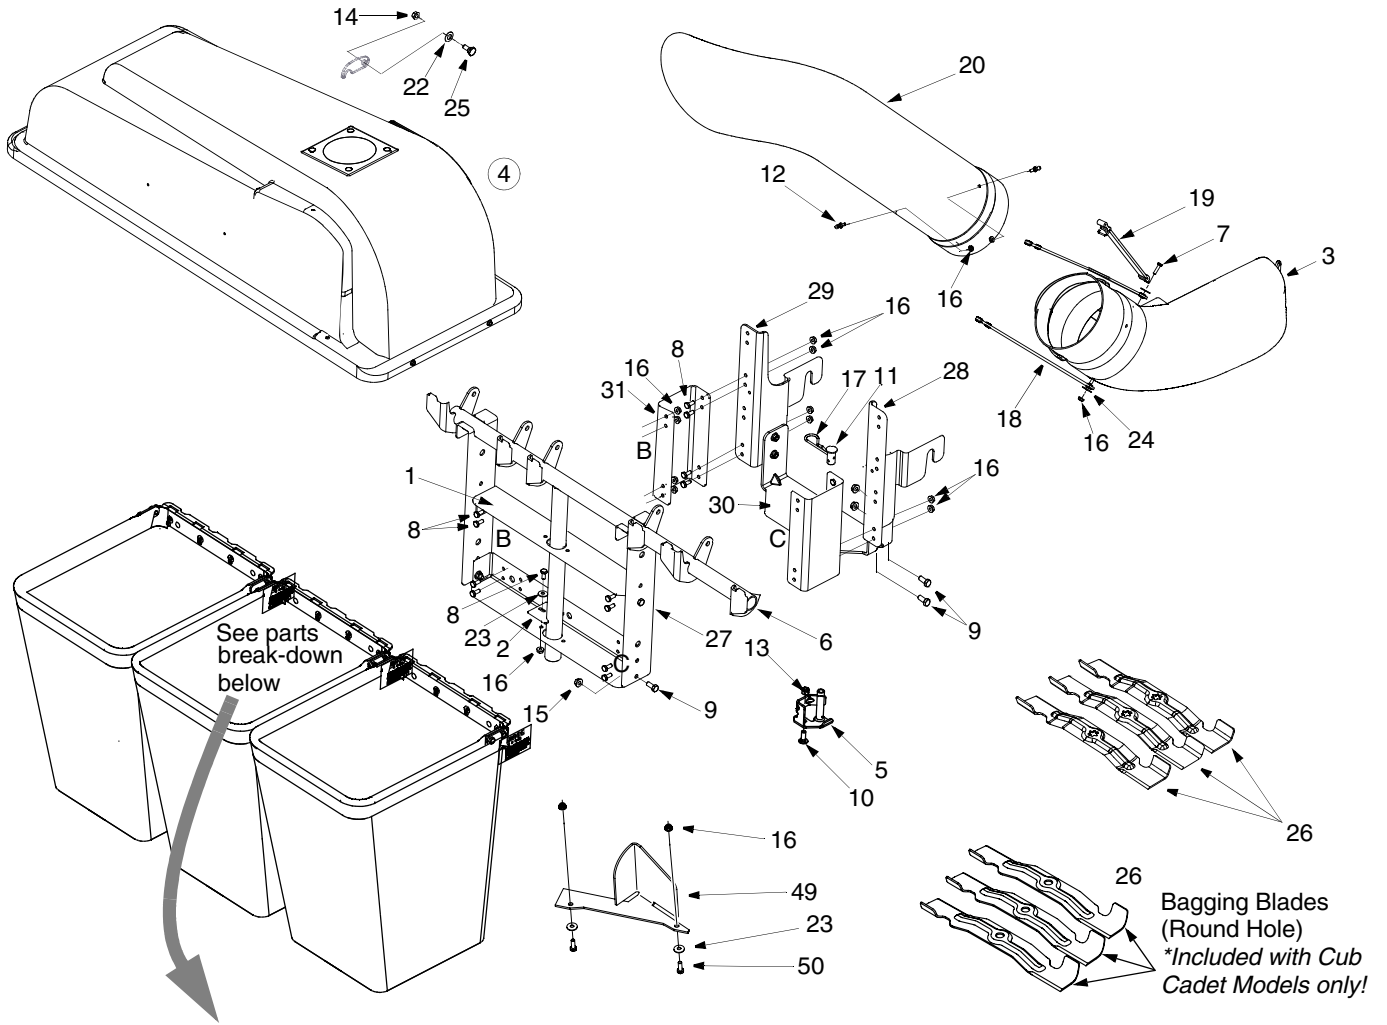

SECTION 1: PARTS LIST FOR MODELS 190-190-100 & 190-192-190

Components of Bag Assembly:

Components of Cover Assembly PN # 664-04018:

Model 190-190-100 & 190-192-190

Ref. No.	Part No.	Description
1.	17200A	Catcher Support Bracket
2.	17247	Tubing Adapter
3.	631-0221A	Chute Elbow
4.	664-04018	Cover Assembly (includes ref. 35 to 46)
5.	683-0617	Bracket Assembly: Chute Stop
6.	689-00002	Grass catcher Support Assembly
7.	710-0597	Hex Bolt 1/4-20 x 1.0
8.	710-0751	Hex Bolt 1/4-20 x 0.620
9.	710-3008	Hex Bolt 5/16-18 x 0.75
10.	710-3168	Carriage Bolt
11.	711-0309A	Clevis Pin
12.	711-04069	Grass catcher Pin
13.	712-0130	Hex Lock Nut 3/8-16
14.	712-0431	Flange Lock Nut 3/8-16
15.	712-3004A	Flange Lock Nut 5/16-18
16.	712-04064	Flange Lock Nut 1/4-20
17.	714-0117	Hairpin Clip
18.	723-04008A	Chute Strap
19.	723-0476	Chute Strap
20.	731-0926B	Catcher Tube
21.	749-0745A	Tube: Grass Bag Frame
22.	736-0253	Beleville Washer
23.	736-0270	Bell Washer
24.	736-3092	Flat Washer
25.	738-0380	Shoulder Screw
26.	742-04056C	Blade: High Lift; Star Hole
	742-04067C	Blade: High Lift; Round Hole
27.	783-0601	Catcher Support Bracket
28.	783-0673	Catcher Support Bracket RH
29.	783-0764	Catcher Support Bracket LH
30.	783-0765	Bracket: Cross Support
31.	783-1501	Spacer
32.	764-0251	Grassbag
33.	17202A	Screen Mounting Bracket
34.	710-1652	Screw 1/4-20 x 0.625
35.	720-04018	Screen
36.	726-04027	Push Nut
37.	726-0479	Ratchet Clip
38.	728-0123	Pop Rivet
39.	731-04166	Grass Bag Cover
40.	731-04189	Retainer Seal
41.	731-0824A	Plastic Plate
42.	735-04020	Grass Bag Seal
43.	736-0400	Flat Washer
44.	749-0747	Hinge Bracket
45.	17201A	Bag Hanger Bracket
46.	710-0473	Machine Screw
47.	710-0604A	TT Screw 5/16-18 x 0.625
48.	712-0272	Hex Sems Nut
49.	703-05783	50" Deck Deflector
50.	710-3015	Hex Head Screw 1/4-20