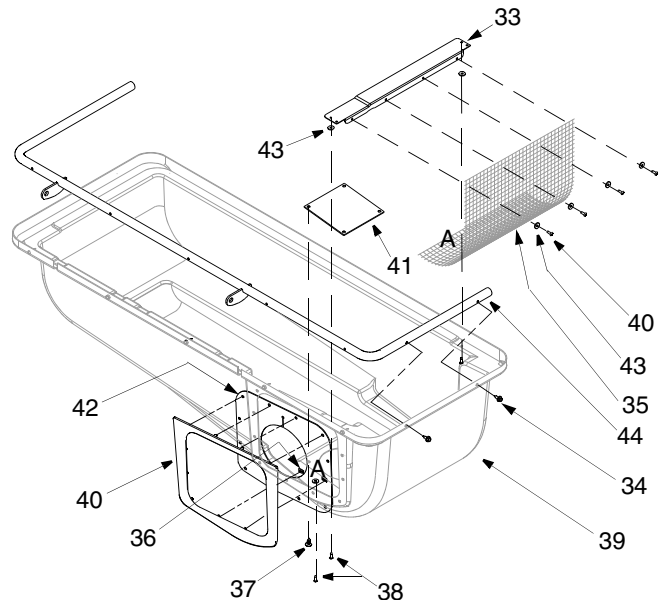

SECTION 1: PARTS LIST FOR MODELS 190-190-100 & 190-192-190

Components of Bag Assembly:

Components of Cover Assembly PN # 664-04018:

Model 190-190-100 & 190-192-190

Ref. No.	Part No.	Description
1.	17200A	Catcher Support Bracket
2.	17247	Tubing Adapter
3.	631-0221A	Chute Elbow
4.	664-04018	Cover Assembly (includes ref. 35 to 46)
5.	683-0617	Bracket Assembly: Chute Stop
6.	689-00002	Grass catcher Support Assembly
7.	710-0597	Hex Bolt 1/4-20 x 1.0
8.	710-0751	Hex Bolt 1/4-20 x 0.620
9.	710-3008	Hex Bolt 5/16-18 x 0.75
10.	710-3168	Carriage Bolt
11.	711-0309A	Clevis Pin
12.	711-04069	Grass catcher Pin
13.	712-0130	Hex Lock Nut 3/8-16
14.	712-0431	Flange Lock Nut 3/8-16
15.	712-3004A	Flange Lock Nut 5/16-18
16.	712-04064	Flange Lock Nut 1/4-20
17.	714-0117	Hairpin Clip
18.	723-04008A	Chute Strap
19.	723-0476	Chute Strap
20.	731-0926B	Catcher Tube
21.	749-0745A	Tube: Grass Bag Frame
22.	736-0253	Beleville Washer
23.	736-0270	Bell Washer
24.	736-3092	Flat Washer
25.	738-0380	Shoulder Screw
26.	742-04056C	Blade: High Lift; Star Hole
	742-04067C	Blade: High Lift; Round Hole
27.	783-0601	Catcher Support Bracket
28.	783-0673	Catcher Support Bracket RH
29.	783-0764	Catcher Support Bracket LH
30.	783-0765	Bracket: Cross Support
31.	783-1501	Spacer
32.	764-0251	Grassbag
33.	17202A	Screen Mounting Bracket
34.	710-1652	Screw 1/4-20 x 0.625
35.	720-04018	Screen
36.	726-04027	Push Nut
37.	726-0479	Ratchet Clip
38.	728-0123	Pop Rivet
39.	731-04166	Grass Bag Cover
40.	731-04189	Retainer Seal
41.	731-0824A	Plastic Plate
42.	735-04020	Grass Bag Seal
43.	736-0400	Flat Washer
44.	749-0747	Hinge Bracket
45.	17201A	Bag Hanger Bracket
46.	710-0473	Machine Screw
47.	710-0604A	TT Screw 5/16-18 x 0.625
48.	712-0272	Hex Sems Nut
49.	703-05783	50" Deck Deflector
50.	710-3015	Hex Head Screw 1/4-20