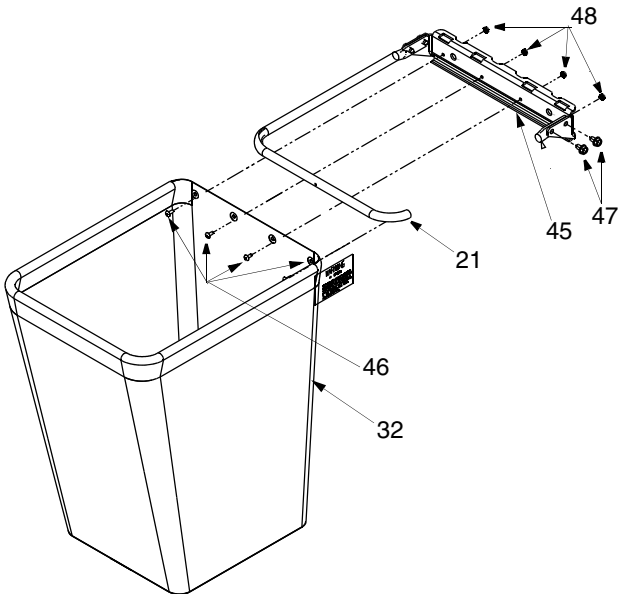

SECTION 1: PARTS LIST FOR MODELS 190-190-100 & 190-192-190

Components of Bag Assembly:

Components of Cover Assembly PN # 664-04018:

Model 190-190-100 & 190-192-190

Ref. No.	Part No.	Description
1.	17200A	Catcher Support Bracket
2.	17247	Tubing Adapter
3.	631-0221A	Chute Elbow
4.	664-04018	Cover Assembly (includes ref. 35 to 46)
5.	683-0617	Bracket Assembly: Chute Stop
6.	689-00002	Grass catcher Support Assembly
7.	710-0597	Hex Bolt 1/4-20 x 1.0
8.	710-0751	Hex Bolt 1/4-20 x 0.620
9.	710-3008	Hex Bolt 5/16-18 x 0.75
10.	710-3168	Carriage Bolt
11.	711-0309A	Clevis Pin
12.	711-04069	Grass catcher Pin
13.	712-0130	Hex Lock Nut 3/8-16
14.	712-0431	Flange Lock Nut 3/8-16
15.	712-3004A	Flange Lock Nut 5/16-18
16.	712-04064	Flange Lock Nut 1/4-20
17.	714-0117	Hairpin Clip
18.	723-04008A	Chute Strap
19.	723-0476	Chute Strap
20.	731-0926B	Catcher Tube
21.	749-0745A	Tube: Grass Bag Frame
22.	736-0253	Beleville Washer
23.	736-0270	Bell Washer
24.	736-3092	Flat Washer
25.	738-0380	Shoulder Screw
26.	742-04056C	Blade: High Lift; Star Hole
	742-04067C	Blade: High Lift; Round Hole
27.	783-0601	Catcher Support Bracket
28.	783-0673	Catcher Support Bracket RH
29.	783-0764	Catcher Support Bracket LH
30.	783-0765	Bracket: Cross Support
31.	783-1501	Spacer
32.	764-0251	Grassbag
33.	17202A	Screen Mounting Bracket
34.	710-1652	Screw 1/4-20 x 0.625
35.	720-04018	Screen
36.	726-04027	Push Nut
37.	726-0479	Ratchet Clip
38.	728-0123	Pop Rivet
39.	731-04166	Grass Bag Cover
40.	731-04189	Retainer Seal
41.	731-0824A	Plastic Plate
42.	735-04020	Grass Bag Seal
43.	736-0400	Flat Washer
44.	749-0747	Hinge Bracket
45.	17201A	Bag Hanger Bracket
46.	710-0473	Machine Screw
47.	710-0604A	TT Screw 5/16-18 x 0.625
48.	712-0272	Hex Sems Nut
49.	703-05783	50" Deck Deflector
50.	710-3015	Hex Head Screw 1/4-20