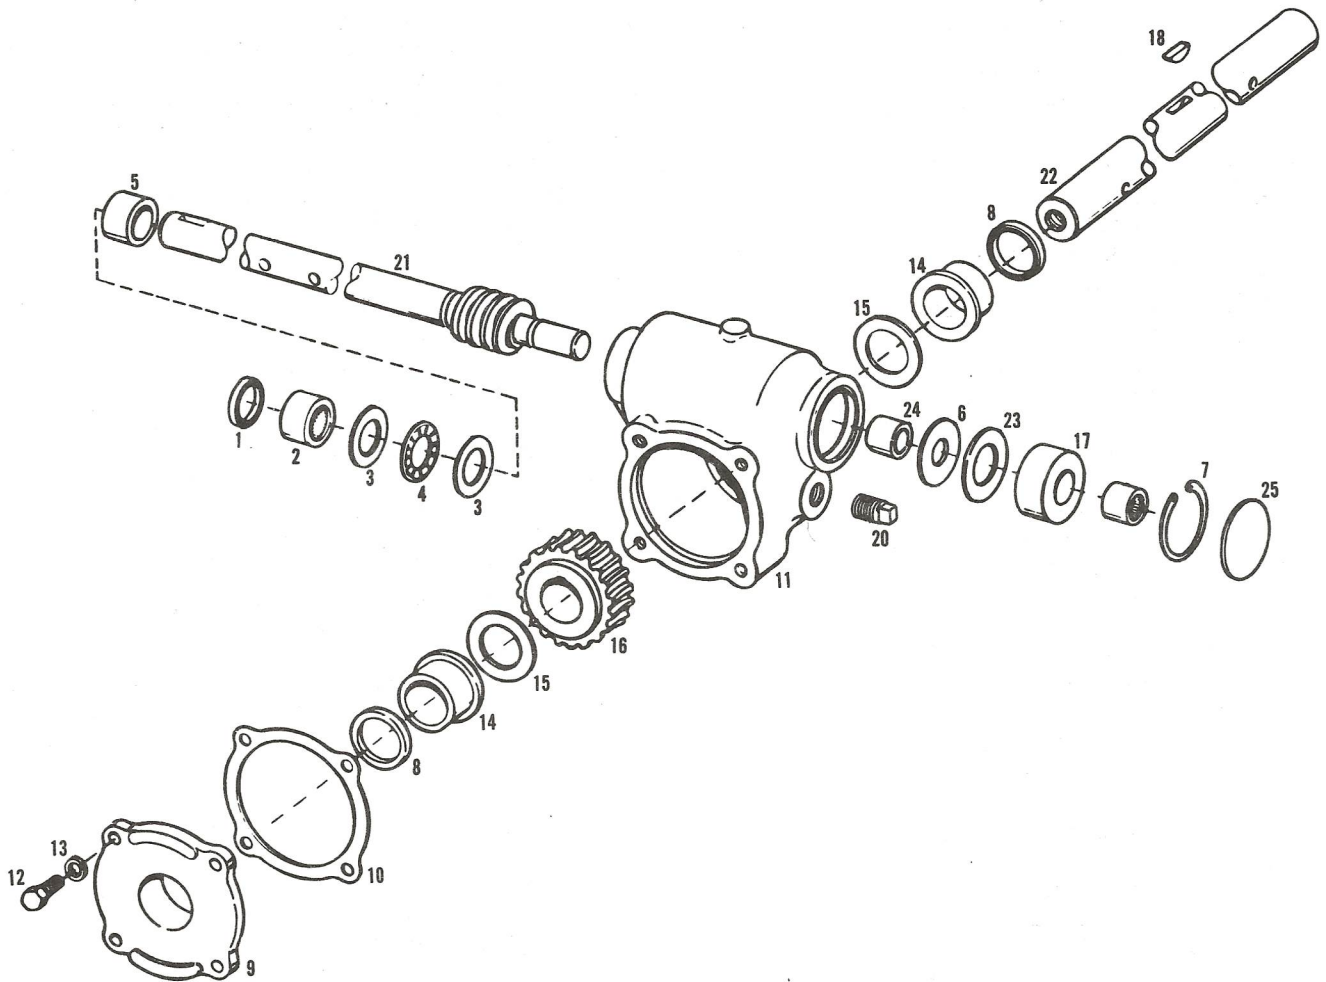

24"/8HP & 26"/10HP SNOWTHROWER

S/N 824A0400101 - 824A0499999
S/N 10260800101 - 10260899999

Gear Case Assembly

MODELS 824A / 1026

Ref #	Part #	Description	Qty.	Ref #	Part #	Description	Qty.
1	1185224	Oil Seal.....	1	15	1185818	Thrust Race.....	2
2	1185374	Needle Bearing.....	1	16	1720933	Worm Gear, 20T.....	1
3	1185841	Thrust Race.....	2	17	1720763	Spacer.....	1
4	1185431	Thrust Bearing.....	1	18	1100276	Woodruff Key, 1/4 x 7/8.....	1
5	1741774	Spacer.....	1	19	1185568	Needle Bearing.....	1
6	1185842	Washer.....	1	20	1105620	Square Head Plug, 1/4-18 NPT.....	1
7	1188726	Internal Retaining Ring.....	1	21	1739790	Impeller Shaft.....	1
8	1185266	Oil Seal.....	2	22	1721715	Auger Shaft, (A).....	1
9	1720910001	Gear Case Cover.....	1		1720894	Auger Shaft, (B).....	1
10	1720941	Cover Gasket.....	1	23	1185815	Thrust Race Washer.....	2
11	1735894001	Gear Case (case only).....	1	24	1741775	Spacer.....	1
12	1111599	Capscrew, 1/4-20 x 5/8.....	4	25	1112634	Expansion Plug.....	1
13	1100241	Lockwasher, 1/4.....	4	26		Gear Lube, EP 90.....	A/R
14	1185728	Flange Bearing.....	2				

- (A) Model 824A, 8 HP, 24".
  (B) Model 1026, 10 HP, 26".
  A/R As required.