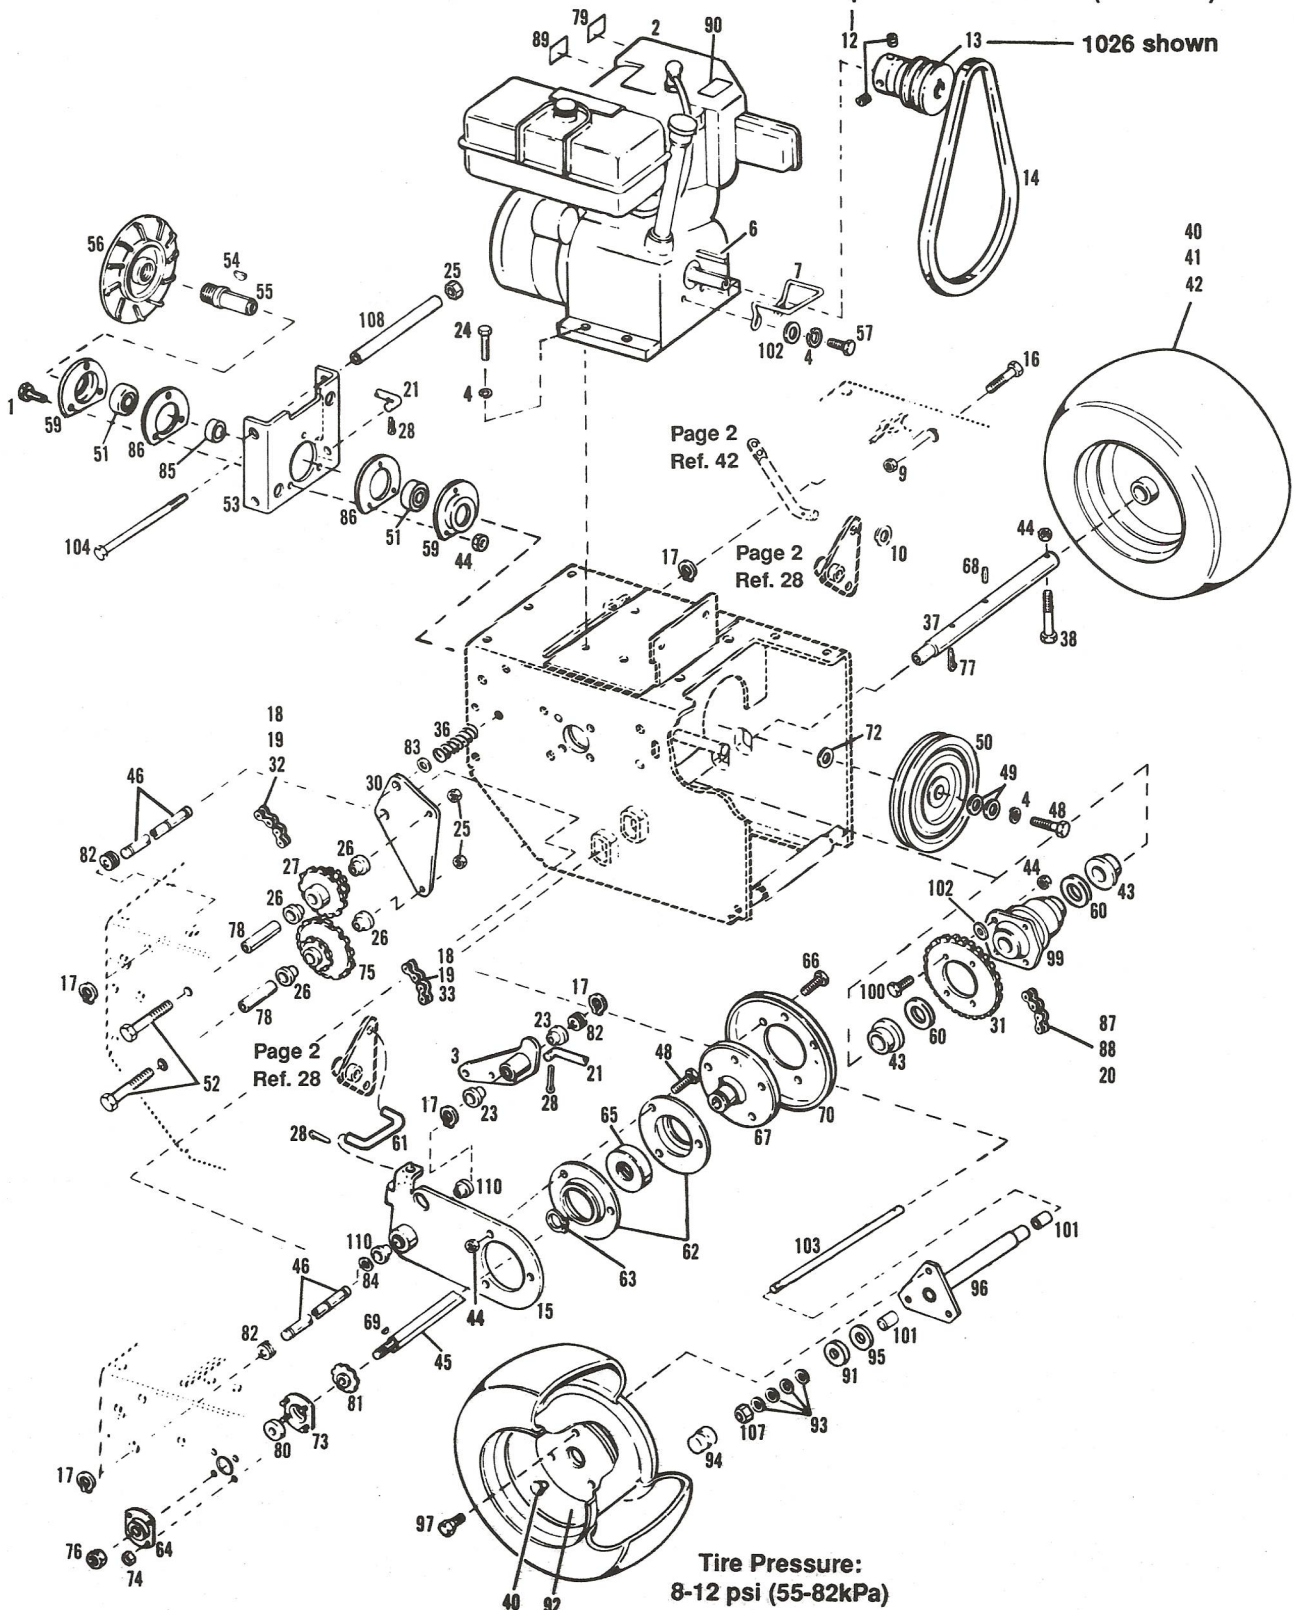

MODELS 824A / 1026

Ref #	Part #	Description	Qty.	Ref #	Part #	Description	Qty.
1	1100045	Hex Screw, 5/16-18 x 1	3	57	1100005	Hex Head Screw, 5/16-24 x 1	2
2	*	Tecumseh Engine, HMSK 80, 8 HP, (A)	1	59	1739488	Bearing Retainer	2
	*	Tecumseh Engine, HMSK 100, 10 HP, (B)	1	60	1740002	Flat Washer, 7/8	4
3	1745485	Control Arm Assembly	1	61	1760252	Connecting Link	1
4	1100242	Lockwasher, 5/16	7	62	1739485	Bearing Retainer	2
6	1187474	Square Key, 1/4 x1-1/4	1	63	1736561	Snap Ring	1
7	1749177	Belt Guide	1	64	1720811	Flange Bearing	1
9	1733398	Lock Nut, 3/8-16	3	65	1741733	Ball Bearing	1
10	1107382	Flat Washer, 5/16	2	66	1186327	Flange Screw, 5/16-18 x 1/2	7
12	1733185	Set Screw, 5/16-18 x 5/16	2	67	1739490	Friction Disc Hub	1
13	1754323	Engine Sheave, (A)	1	68	1185376	Drive Pin, 3/16 x 1-1/2	1
	1751435	Engine Sheave, (B)	1	69	1104435	Woodruff Key	1
14	1751601	V-Belt, (A)	1	70	1720859	Molded Friction Disc	1
	1751601	V-Belt, (B)	2	72	1709224	Special Washer	1
15	1760260	Drive Support Assembly (Incl. Ref. 110)	1	73	1720810	Flange Bearing Assembly	1
16	1100047	Capscrew, 3/8-16 x 1-1/2	1	74	1737938	Lock Nut, #10-24	4
17	1118808	Retaining Ring	5	75	1745497	Sprocket Assembly, 9T/30T	1
18	0182087	Offset Link (Half Link)	2	76	1185496	Jam Nut, 1/2-13	1
19	1185013	Connecting Link	2	77	1758305	Drive Pin	1
20	1739454	Drive Chain	1	78	1739476	Spacer	2
21	1745437	Control Link	1	79	1754329	Choke Decal	1
23	1714299	Flange Bushing	2	80	1185808	Ball Bearing	1
24	1100799	Hex Screw, 5/16-18 x 1-1/2	4	81	1745495	Sprocket, 9T	1
25	1186393	Flange Lock Nut, 3/8-16	2	82	1714233	Nylon Bushing	4
26	1739458	Flange Bearing	4	83	1705093	Special Flat Washer	1
27	1745498	Sprocket Assembly, 9T/7T	1	84	1107386	Flat Washer, 5/8	1
28	1100346	Cotter Pin, 3/32 x 3/4	6	85	1745489	Spacer	1
30	1739497	Support Plate	1	86	1745490	Bearing Retainer	2
31	1758304	Sprocket, 30T	1	87	1185026	Connecting Link	1
32	1745879	Drive Chain	1	88	1120213	Offset Link (Half Link)	1
33	1745880	Drive Chain	1	89	1754330	Primer Decal	1
36	1741647	Compression Spring	1	90	1754328	Hot Surface Decal	1
37	1746744	Axle Shaft	1	91	1756230	Drive Washer, D-Hole	1
38	1755894	Hex Head Screw, 5/16-18 x 1-3/4	1	92	1757889	Wheel Disc	1
40	1718086	Valve Stem	2	93	1746743	Disc Spring	4
41	1757881	Wheel Disc	1	94	1756231	Dust Cap	1
42	1755826	Tire, 4.8 - 4.0 x 8	2	95	1746739	Friction Disc	1
43	1739471	Flange Bushing, 7/8	2	96	1758300	Flange & Axle Tube Assembly	1
44	1732499	Lock Nut, 5/16-18	7	97	1716223	Lug Bolt	3
45	1739457	Hex Shaft	1	99	1735861	Differential Assembly	1
46	1745860	Shaft Support	2	100	1100808	Hex Head Screw, 5/16-18 x 1-1/4	4
48	1100044	Capscrew, 5/16-18 x 3/4	6	101	1745883	Nylon Bushing	2
49	1713233	Special Flat Washer	2	102	1758303	Spacer	4
50	1745488	Wheel Drive Sheave	1	103	1758302	Axle Shaft	1
51	1743433	Ball Bearing	2	104	1754303	Hex Head Screw, 3/8-16 x 8-1/2	1
52	1111615	Capscrew, 3/8-16 x 3-1/2	2	107	1186233	Jam Nut, 1/2-13	2
53	1754302	Drive Disc Support	1	108	1754301	Tubular Spacer	1
54	1185885	Woodruff Key, 3/16 x 5/8	1	110	1739460	Flange Bearing (Incl. w/Ref 15)	2
55	1745535	Spindle	1	111	1715538	Nylon Flange Bushing	2
56	1720918	Drive Plate	1				