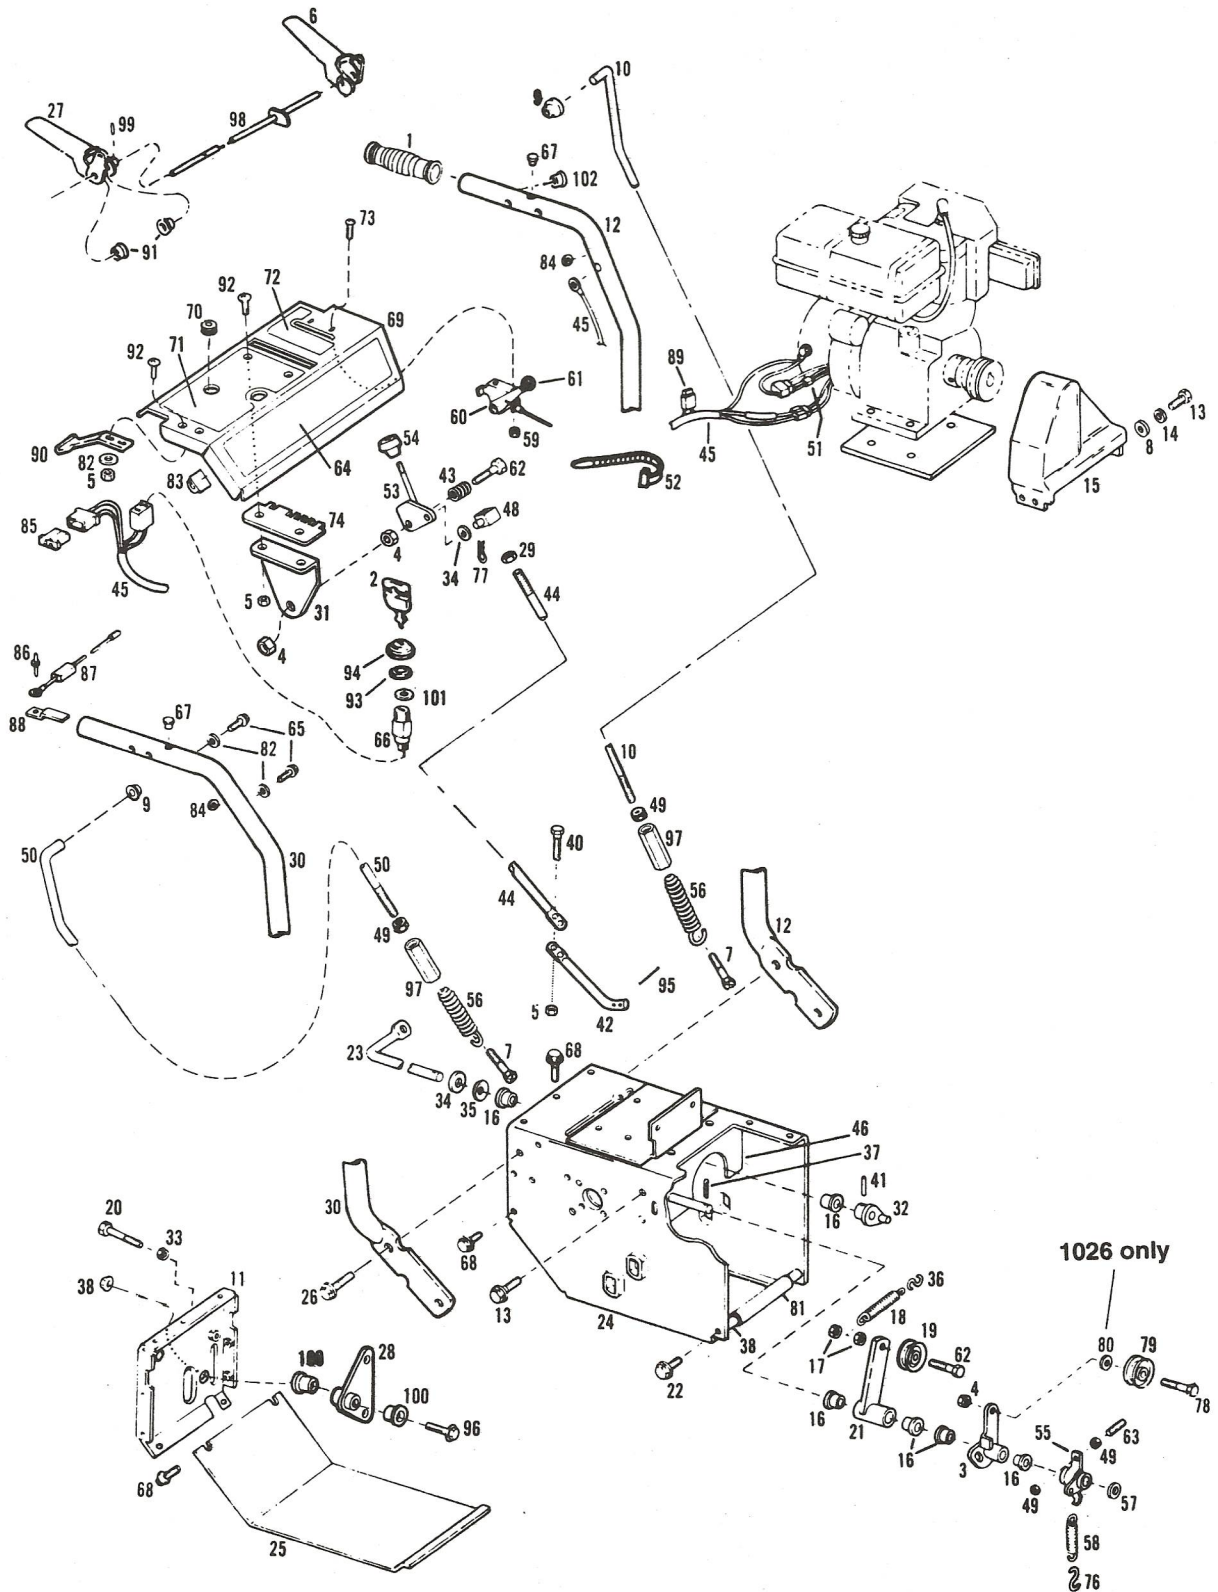

24"/8HP & 26"/10HP SNOWTHROWER

S/N 824A0400101 - 824A0499999
S/N 10260800101 - 10260899999

Trim, Control and Frame Assembly

Bolens Green Spray Paint, 13 oz. (order part # 1736796)
Bolens Black Spray Paint, 13 oz. (order part # 1735222)

MODELS 824A / 1026