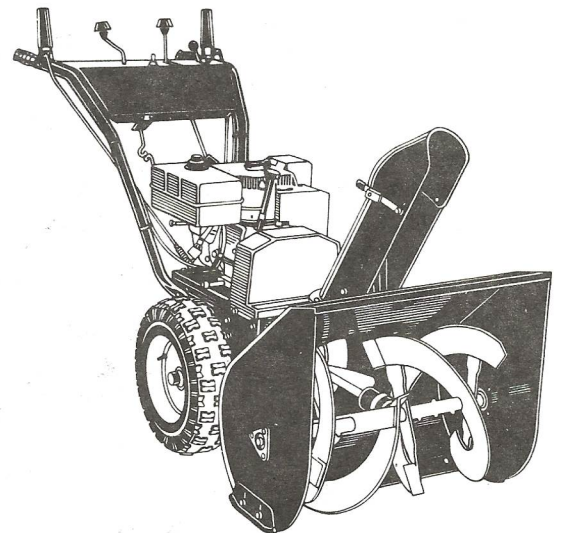

Bolens[®]

Models

824A

24", 8 HP

Serial Numbers 824A0400101
through 824A0499999

1026

26", 10 HP

Serial Numbers 10260800101
through 10260899999

Parts Catalog

Snowthrowers

24"/8HP & 26"/10HP SNOWTHROWER

S/N 824A0400101 - 824A0499999
S/N 10260800101 - 10260899999

Trim, Control and Frame Assembly

Bolens Green Spray Paint, 13 oz. (order part # 1736796)
Bolens Black Spray Paint, 13 oz. (order part # 1735222)

(A) Model 824A, 24", 8 HP.

(B) Model 1026, 26", 10 HP.

† Use Little Fuse part number 257-07.5.

A/R As required.

24"/8HP & 26"/10HP SNOWTHROWER

S/N 824A0400101 - 824A0499999
S/N 10260800101 - 10260899999

Torque to 90-110 in. lbs. (10-12 Nm)