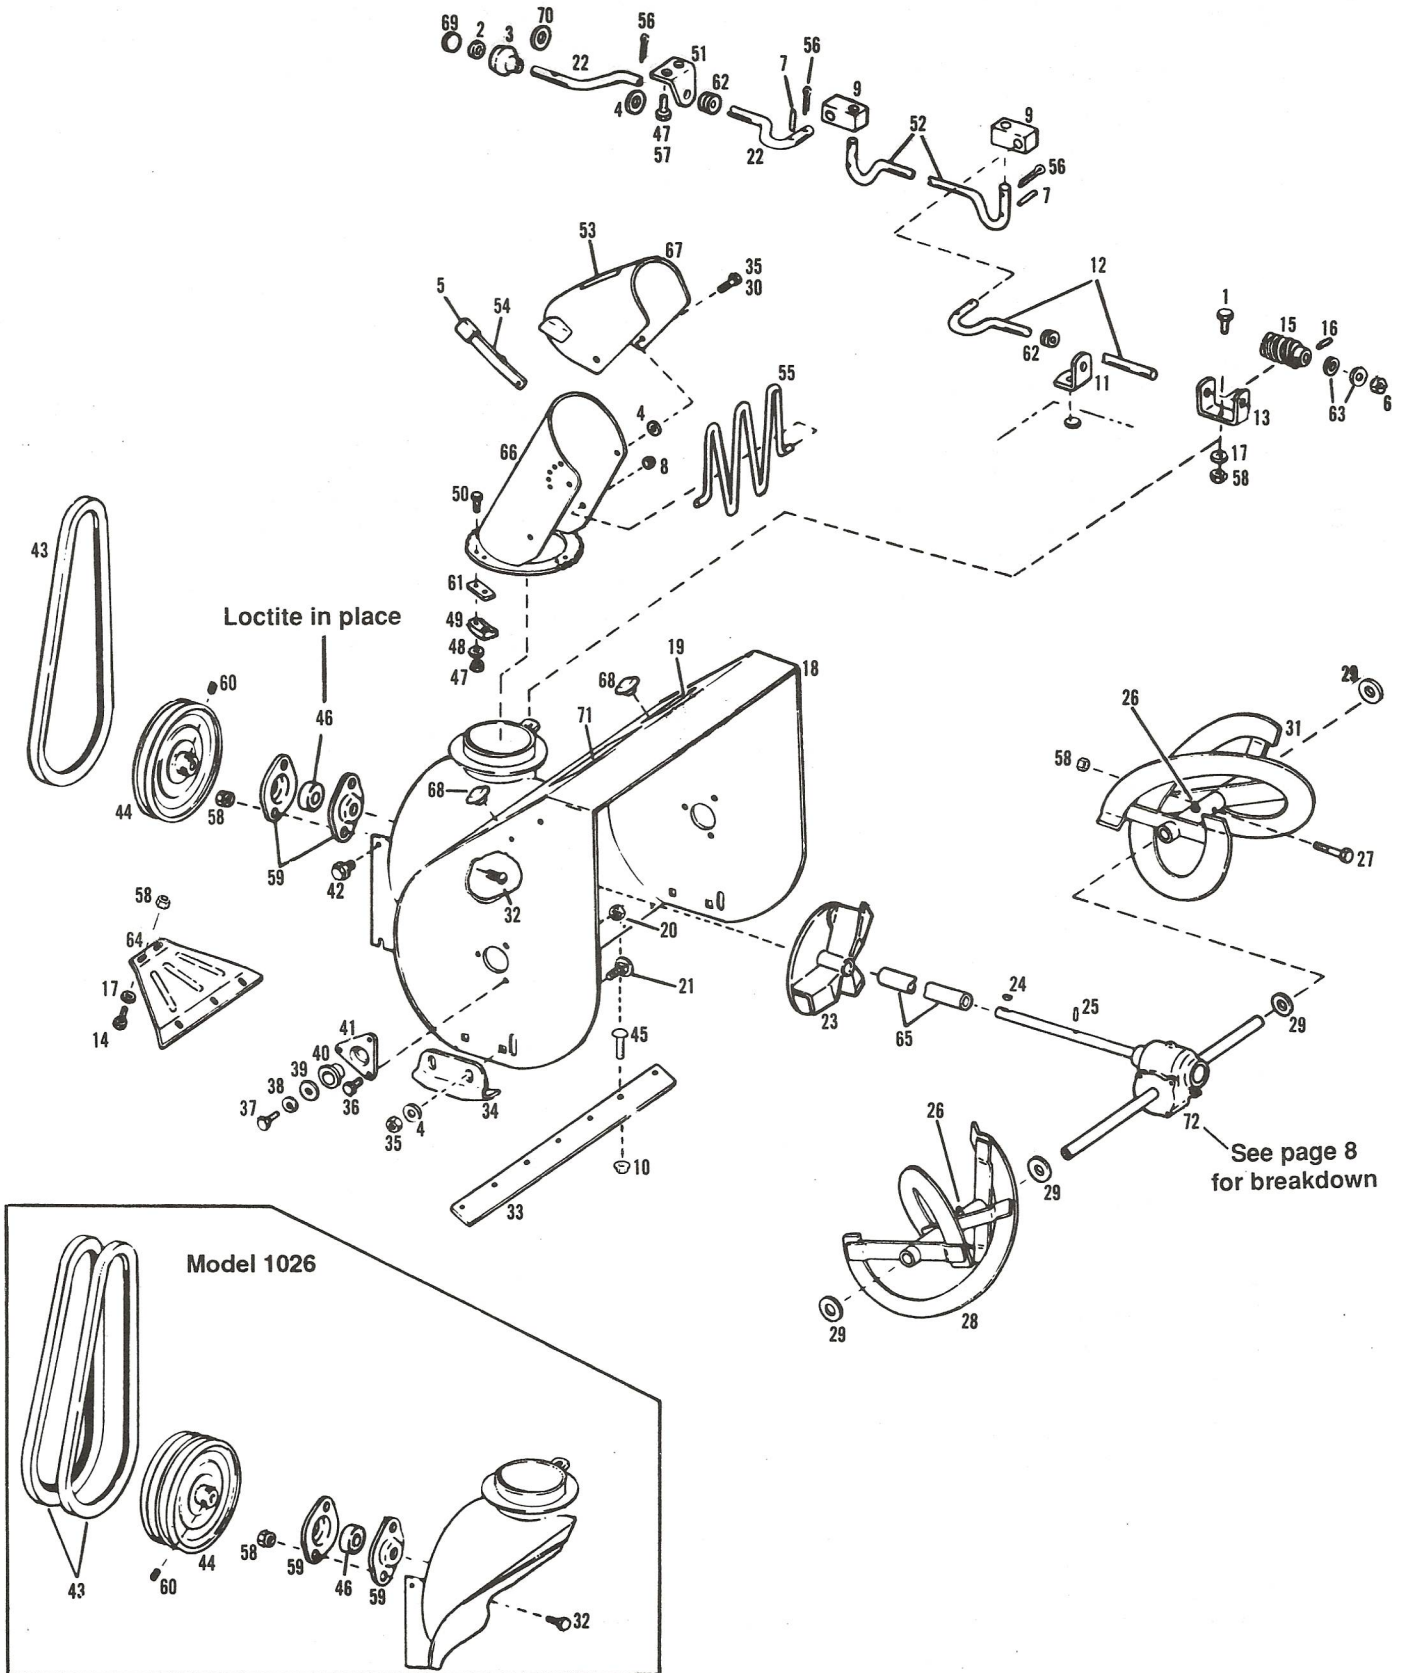

24"/8HP & 26"/10HP SNOWTHROWER

S/N 824A0400101 - 824A0499999
S/N 10260800101 - 10260899999

Caster Assembly

MODELS 824A / 1026

Ref #	Part #	Description	Qty.	Ref #	Part #	Description	Qty.
1	1186329	Flange Screw, 5/16-18 x 3/4.....	1	38	1100245	Lockwasher, 1/2.....	2
2	1185403	Retainer, 3/8.....	1	39	1100257	Flat Washer, 1/2.....	2
3	1757843	Knob.....	1	40	1185846	Flange Bearing.....	2
4	1107383	Flat Washer, 3/8.....	7	41	1720922	Bearing Support.....	2
5	1737499	Grip.....	1	42	1185798	Flange Screw, 3/8-16 x 1/2.....	2
6	1185984	Flange Nut, 3/8-16.....	1	43	1739944	V-Belt, (A).....	1
7	1177625	Roll Pin, 1/8 x 3/4.....	5		1739945	V-Belt Set, (B).....	1
8	1186048	Push Nut.....	2	44	1725282	Auger Sheave, (A).....	1
9	1714782	Swivel Block.....	2		1736000	Auger Sheave, (B).....	1
10	1186391	Flange Nut, 5/16-18.....	7	45	1186097	Carriage Bolt, 5/16-18 x 5/8.....	7
11	1754424	Crank Support.....	1	46	1741640	Ball Bearing.....	1
12	1756141	Chute Control Shaft.....	1	47	1737938	Lock Nut, #10-24.....	8
13	1735869	Gear Support.....	1	48	1103959	Flat Washer, #10.....	6
14	1100044	Hex Head Capscrew, 5/16-18 x 3/4.....	2	49	1724869	Hold-down Clip.....	3
15	1724870	Worm Gear.....	1	50	1752461	Hex Head Sems Machine Screw, #10-24 x 7/8.....	6
16	1724885	Drive Pin, 3/32 x 3/4.....	1	51	1757840021	Chute Control Support.....	1
17	1107382	Flat Washer, 5/16.....	3	52	1757824	Chute Crank Rod.....	1
18	1767677	Housing Assembly (Incl. Ref. 19), 24", (A).....	1	53	1750692	Warning Decal.....	1
	1767678	Housing Assembly (Incl. Ref. 10, 19, 33 & 45), 26", (B).....	1	54	1723643	Adjusting Lever Assembly.....	1
19	1750691	Warning Decal.....	1	55	1743387	Chute Guard.....	1
20	1734398	Lock Nut, 1/4-20.....	6	56	1185147	Cotter Pin, 3/32 x 1/2.....	4
21	1186126	Carriage Bolt, 3/8-16 x 3/4.....	4	57	1737940	Truss-head Screw, #10-24 x 3/8.....	2
22	1757836	Chute Control Crank.....	1	58	1732499	Lock Nut, 5/16-18.....	9
23	1745799001	Fan Assembly.....	1	59	1185838	Flange Bearing.....	2
24	1104436	Woodruff Key, 3/16 x 3/4.....	1	60	1737419	Set Screw, 5/16-18 x 3/4.....	2
25	1185348	Roll Pin, 1/4 x 1-1/4.....	2	61	1752460	Shim.....	3
26	1185803	Grease Fitting.....	4	62	1714243	Nylon Bushing.....	2
27	1735625	Shear Bolt with Nut.....	4	63	1737957	Nylon Washer.....	2
28	1725117001	Auger, R.H., (A).....	1	64	1754572021	Support Housing.....	1
	1725113001	Auger, R.H., (B).....	1	65	1753357	Sleeve.....	1
29	1185816	Special Washer, 1-1/64.....	6	66	1753935021	Discharge Chute Assembly.....	1
30	1100068	Hex Head Capscrew, 3/8-16 x 3/4.....	2	67	1753930021	Discharge Cap Assembly (Incl. Ref. 53).....	1
31	1725116001	Auger, L.H., (A).....	1	68	1750969	Button Plug.....	2
	1725112001	Auger, L.H., (B).....	1	69	1758058	Spun Silver Inlay.....	1
32	1186098	Carriage Bolt, 5/16-18 x 3/4.....	2	70	1890945	Flat Washer, 3/8.....	1
33	1740553001	Scraper Blade, (A).....	1	71	1767335	Housing Logo Decal, (A).....	1
	1758136021	Scraper Blade, (B).....	1		1757857	Housing Logo Decal, (B).....	1
34	1728567021	Runner.....	2	72		Gear Case Assembly, (A).....	1
35	1733398	Lock Nut, 3/8-16.....	6			Gear Case Assembly, (B).....	1
36	1111599	Hex Head Capscrew, 1/4-20 x 5/8.....	6	73	1723479	Multi-Purpose Grease, 8-Oz.....	A/R
37	1100053	Hex Head Capscrew, 1/2-13 x 3/4.....	2				

(A) Model 824A, 24", 8 HP.
(B) Model 1026, 26", 10 HP.
A/R As required.