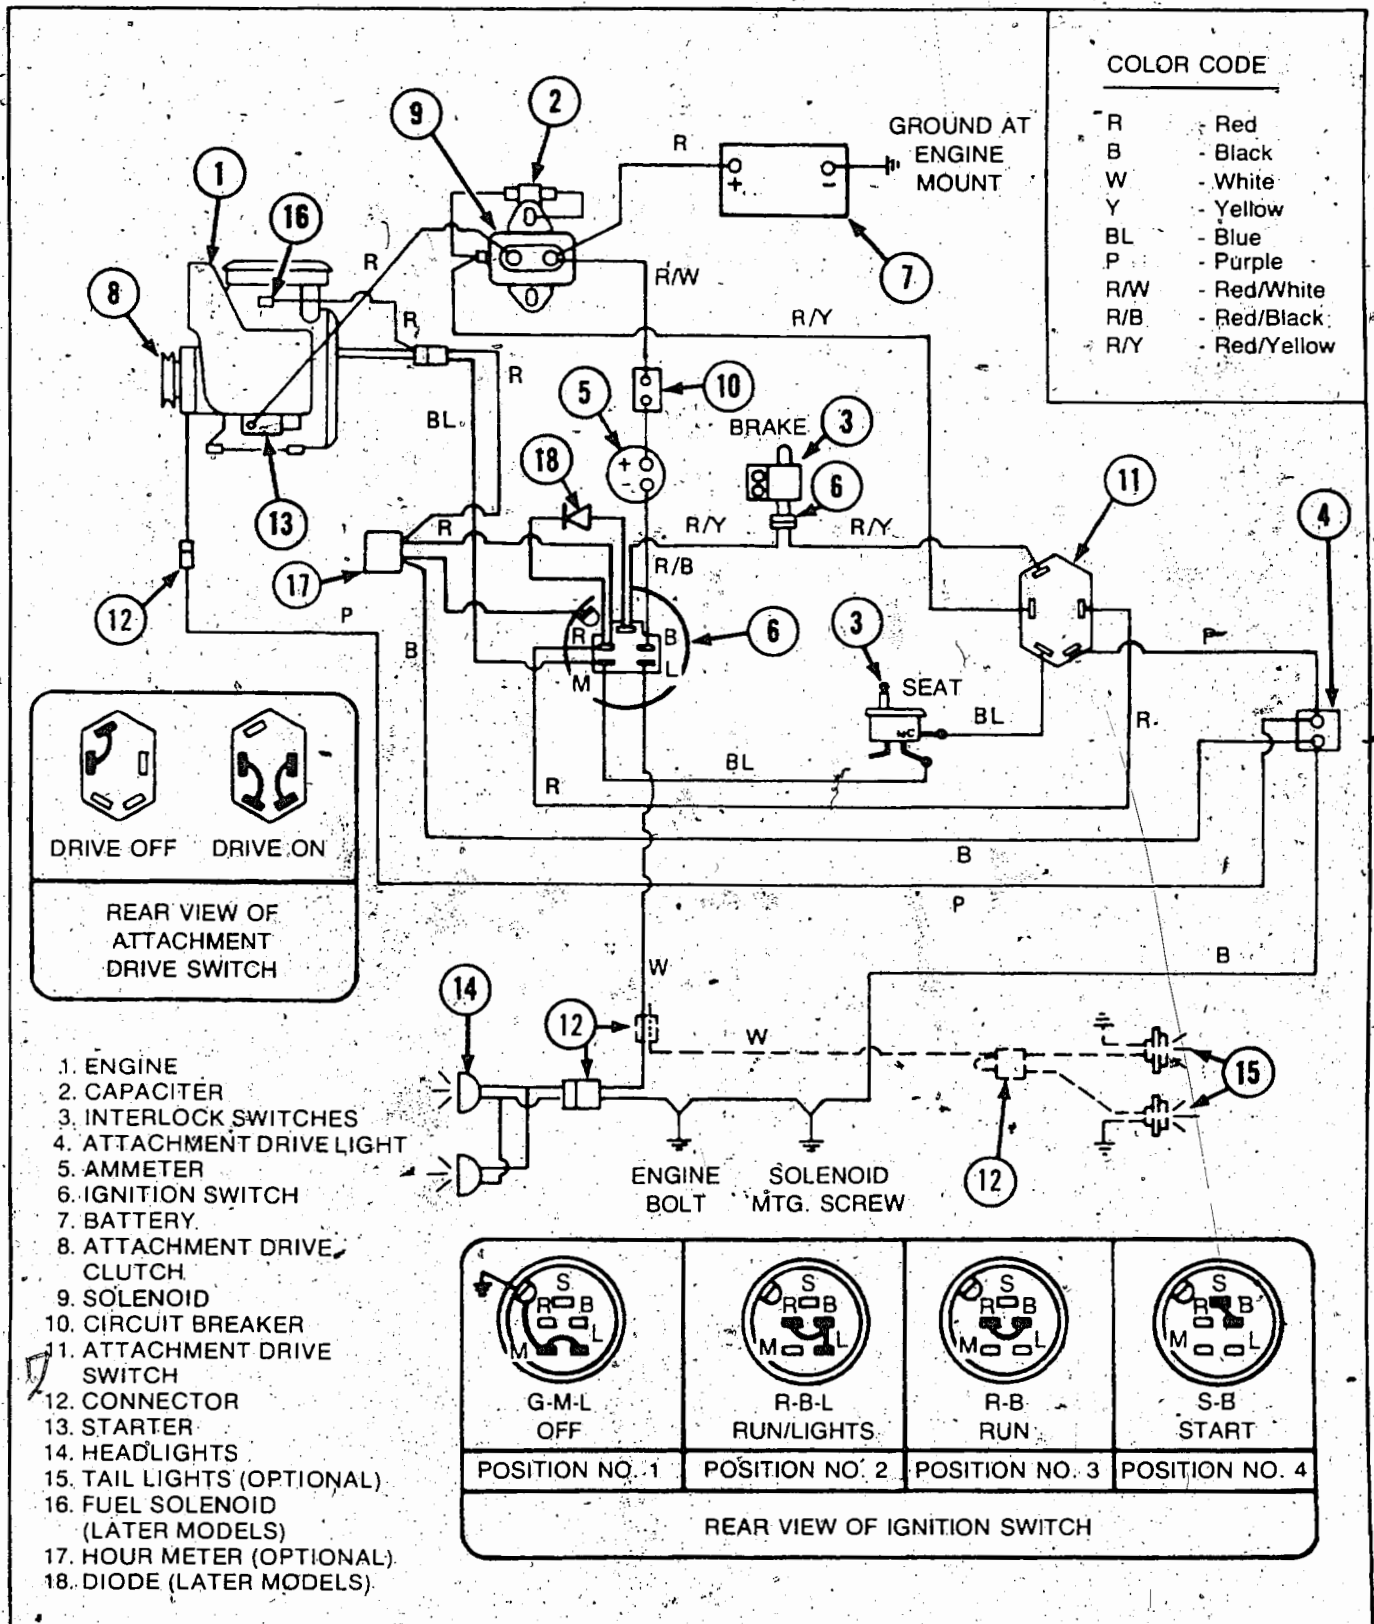

WIRING DIAGRAM

MODEL 1668 S/N 0100101 thru 0399999