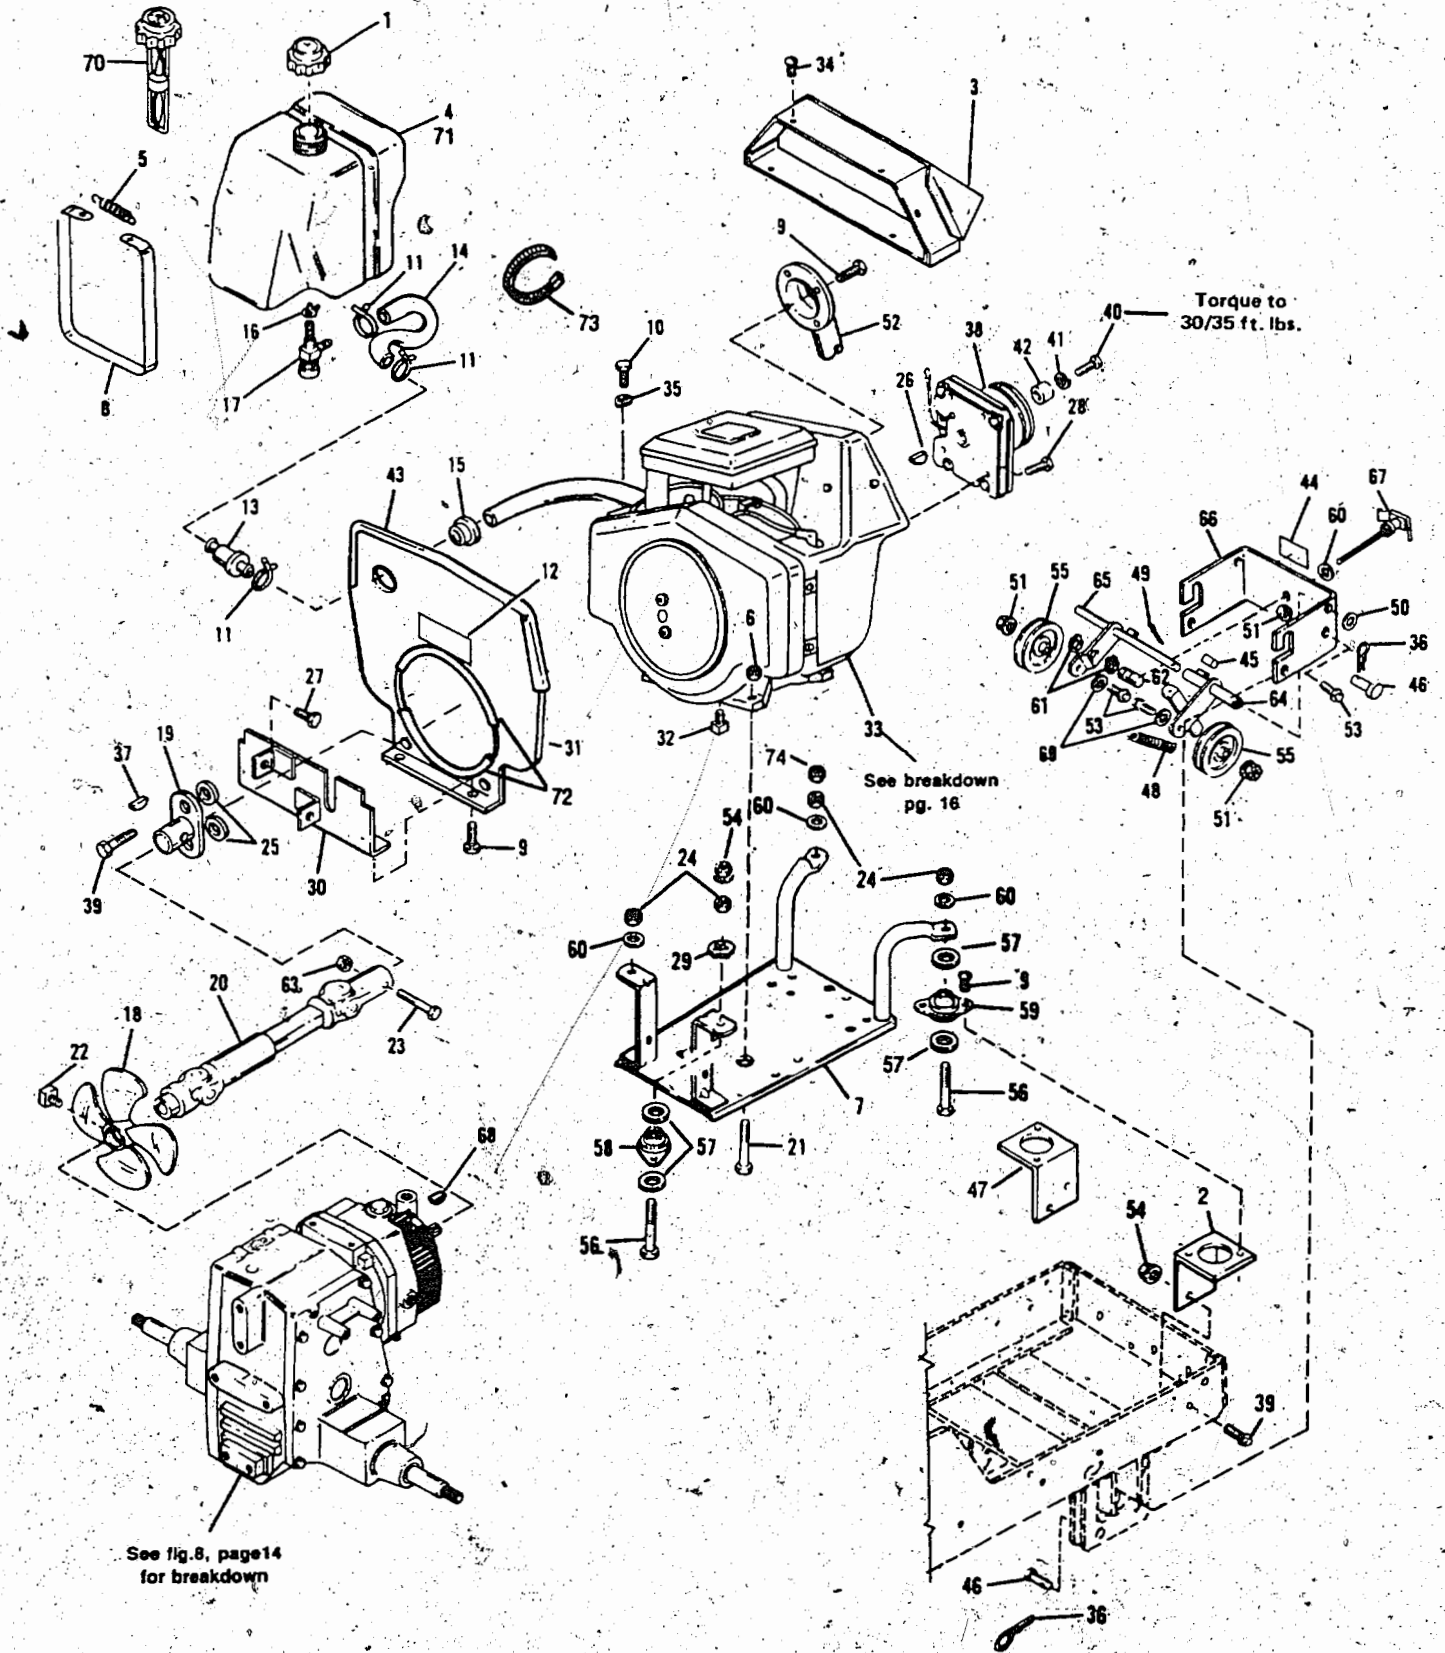

BOLENS 16 HP TRACTOR

REF. NO.	PART NO.	DESCRIPTION	NO. REQ'D	REF. NO.	PART NO.	DESCRIPTION	NO. REQ'D
1	1725868	Gas Cap (1) (2)	1	39	1186345	Screw, Whiz Lock 3/8-16 x 3/4	10
2	1741653	Engine Support (RH front LH rear)	2	40	1100009	Screw, Hex Hd., 3/8-24 x 1	1
3	1741664	Heat Shield Defl.	1	41	1100243	Washer, Lock 3/8	1
4	1735065	Tank, Fuel (Includes Ref. No. 1)	1	42	1734790	Clutch Retainer	1
5	1806648	Spring, Extension	1	43	1742109	Heat Shield Gasket (1659)	1
6	1186391	Flange Nut, 5/16-18	4		1740344	Heat Shield Gasket (1668)	1
7	1741667	Engine Support	1	44	1736368	Decal, Belt Adjustment	1
8	1727918	Strap	1	45	1734935	Indicator Cap	2
9	1185712	Screw, Hex Hd. Thd. Cutting No. 10-24 x 1/2	14	46	1708125	Pin, Clevis	4
10	1111599	Screw, Hex Hd. Cap 1/4-20 x 5/8	1	47	1733134	Support, Engine (L.H. Front-R.H. Front)	2
11	1718185	Clamp, Hose	3	48	1726661	Spring Extension	1
12	1736298	Hot Surface Decal (1) (2) (3)	1	49	1100350	Cotter Pin 1/8 x 1	2
13	1727491	Filter Fuel	1	50	1107386	Washer, Flat 5/8	2
14	1724708	Line, Fuel	1	51	1186393	Nut, Flange Lock 3/8-16	3
15	1729587	Bushing, Snap	1	52	1741964	Exhaust Assembly	1
16	1723474	Clamp, Hose	1	53	1186350	Screw, Flange Lock 3/8-16 x 1-3/4	3
17	1718029	Valve, Shut Off	1	54	1186393	Nut, Flange Lock 3/8-16	7
18	1736587	Fan (1659)	1	55	1726660	Pulley, Idler	2
	1746503	Fan (1668)	1	56	1100049	Screw, Hex. Hd. Cap 3/8-16 x 2-1/4	4
19	1741654	Engine Extension	1	57	1186047	Washer, Flat 3/8 ID x 1-3/8 OD	8
20	1741574	Drive Shaft Assembly (1659)	1	58	1725856	Mount, Rear (1659)	2
	1743862	Drive Shaft Assembly (1668)	1		1726510	Mount, Rear (1668)	2
21	1186332	Flange Lock Screw 5/16-18 x 1-1/4	4	59	1724896	Mount, Front	2
22	1737419	Sq. Hd. Set Screw	2	60	1107383	Washer, Flat 3/8	4
23	1100807	Hex Screw 1/4-20 x 2	1	61	1113527	Ring, Retaining 3/4	2
24	1733398	Nut, Hex. Lock, 3/8-16	4	62	1742723	Pivot	1
25	1107383	Washer, Flat, 3/8	2	63	1734398	Nut, Lock 1/4-20	1
26	1108842	Sq. Key 1/4 x 3/4	1	64	1738569	Idler Arm Assembly	1
27	1186327	Flange Screw 5/16-18 x 1/2	2	65	1742725	Idler Arm Assembly	1
28	1185798	Flange Screw 3/8-16 x 1/2	4	66	1736481	Support, Idler	1
29	1185715	Lock Washer (Pyramidal) 3/8	1	67	1740794	Knob, Adjusting (1659)	1
30	1742344	Shield, Grass	1		1735112	Knob, Adjusting (1668)	1
31	1741669	Shield, Heat	1	68	1185885	Woodruff Key 3/16 x 5/8 (1668)	1
32	1105620	Sq. Plug 1/4-28 NPT	1	69	1100256	Flat Washer 3/8	2
33		Engine, 16 HP, Briggs & Stratton 402437	1	70	1748758	Gas Cap (3) (4) (5)	1
34	1724492	Flange Screw, Thd. Form 1/4-20 x 1/2	6	71	1749484	Fuel Tank (includes Ref. 70) (3) (4) (5)	1
35	1100241	Lock Washer 1/4	1	72	1755364	Heat Shield Seal (5)	2
36	1723478	Hitch Pin	4	73	1735531	Cable Tie (5)	1
37	1100276	Key, Woodruff 1/4-7/8	1	74	1185506	Jam Nut 5/16-18 (5)	1
38	1741572	Clutch/Brake, Elect.	1				

• Common Hardware - Purchase Locally (Grade 5 where applicable)
• Purchase Parts From Your Local Briggs & Stratton Outlet.

Model 1659 (1) Serial No. 0100101 thru 0199999
Model 1668 (1) Serial No. 0100101 thru 0199999
(2) Serial No. 0200101 thru 0299999
(3) Serial No. 0300101 thru 0399999
(4) Serial No. 0400101 thru 0499999
(5) Serial No. 0500101 thru 0599999