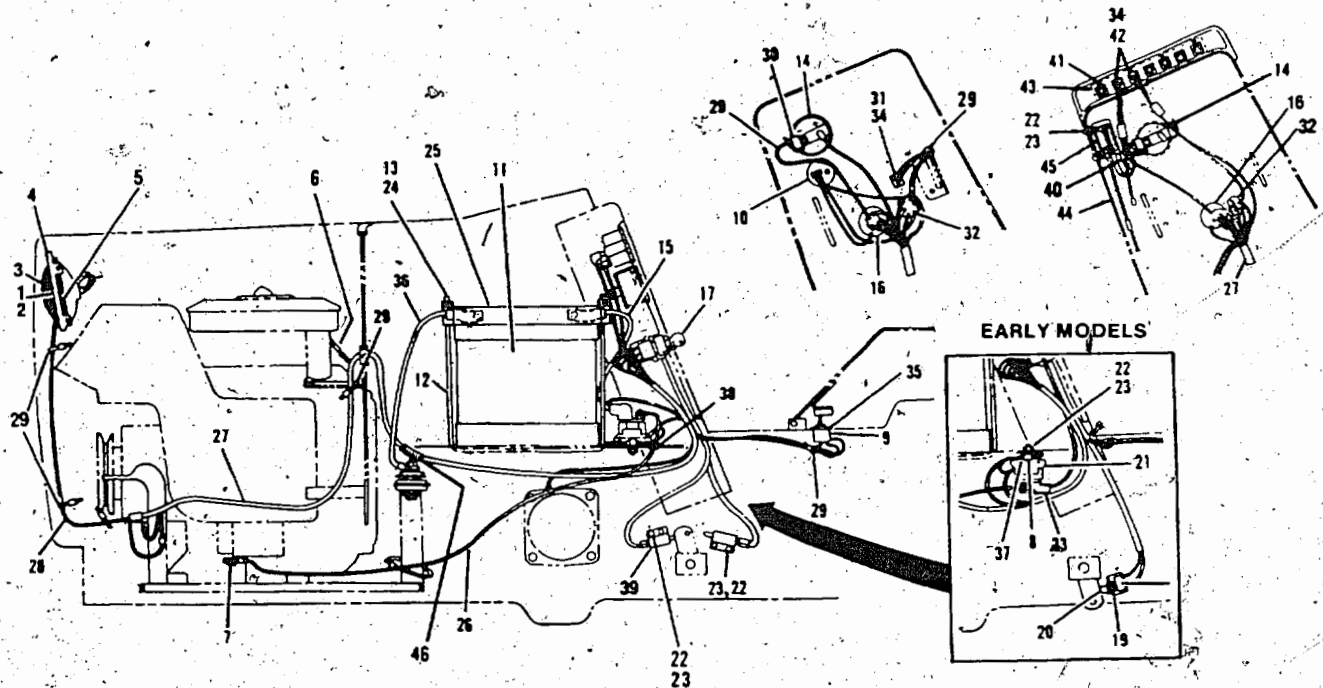

# WIRING DIAGRAM

MODEL 1668 S/N 0100101 thru 0399999

# WIRING DIAGRAM

Model 1668 S/N 0400101 thru 0599999

REF. NO.	PART NO.	DESCRIPTION	NO. REQ'D
1	• 1103959	Washer, Flat No.10	4
2	1727379	Rivet, Pop 3/16 x 5/8	4
3	1726435	Headlight	2
4	1806805	Plate, Retainer	2
5	1806808	Retainer	2
6	1746844	Engine Harness (1) (2)	1
	1748581	Engine Harness (3)	1
7	• 1186389	Flange Nut 1/4-20	1
8	1721252	J-Clip (1) (2) (3) (4)	1
9	1734366	Switch	1
10	1742197	Hour Meter (1659)	1
11	1740009	Battery, 12 Volt (1)	1
	1747674	Battery, 12 Volt (2) (3)	1
	1751498	Battery, 12 Volt (4) (5)	1
12	1740804	Hold Down Rod	1
13	• 1107381	Flat Washer 1/4	2
14	1739205	Ammeter 20-0-20	1
15	1725374	Cable, Battery Pos (1) (2) (3)	1
	1746199	Cable, Battery Pos (4) (5)	1
16	1726169	Switch, Ignition (1) (2) (3)	1
	1754183	Switch, Ignition (4) (5)	1
17	1718266	Key, Ignition (1) (2) (3)	1
	1753986	Key, Ignition (4) (5)	1
18	1733577	Switch-Ass'y., Interlock (1) (2)	1
19	1890234	Washer (1) (2)	2
20	1733576	Seal, Switch (1) (2)	1
21	1740056	Solenoid	1
22	• 1115815	Screw, Phil. No. 10-24 x 5/8	4
23	• 1185985	Nut, Keps Lock No. 10-24	2
24	1734398	Lock Nut 1/2-20	2
25	1739631	Battery, Hold Down	1
26	1732581	Cable, Starter	1
27	1746843	Harness Main (1) (2)	1
	1748582	Harness Main (3)	1
	1750846	Harness Main (4) (5)	1