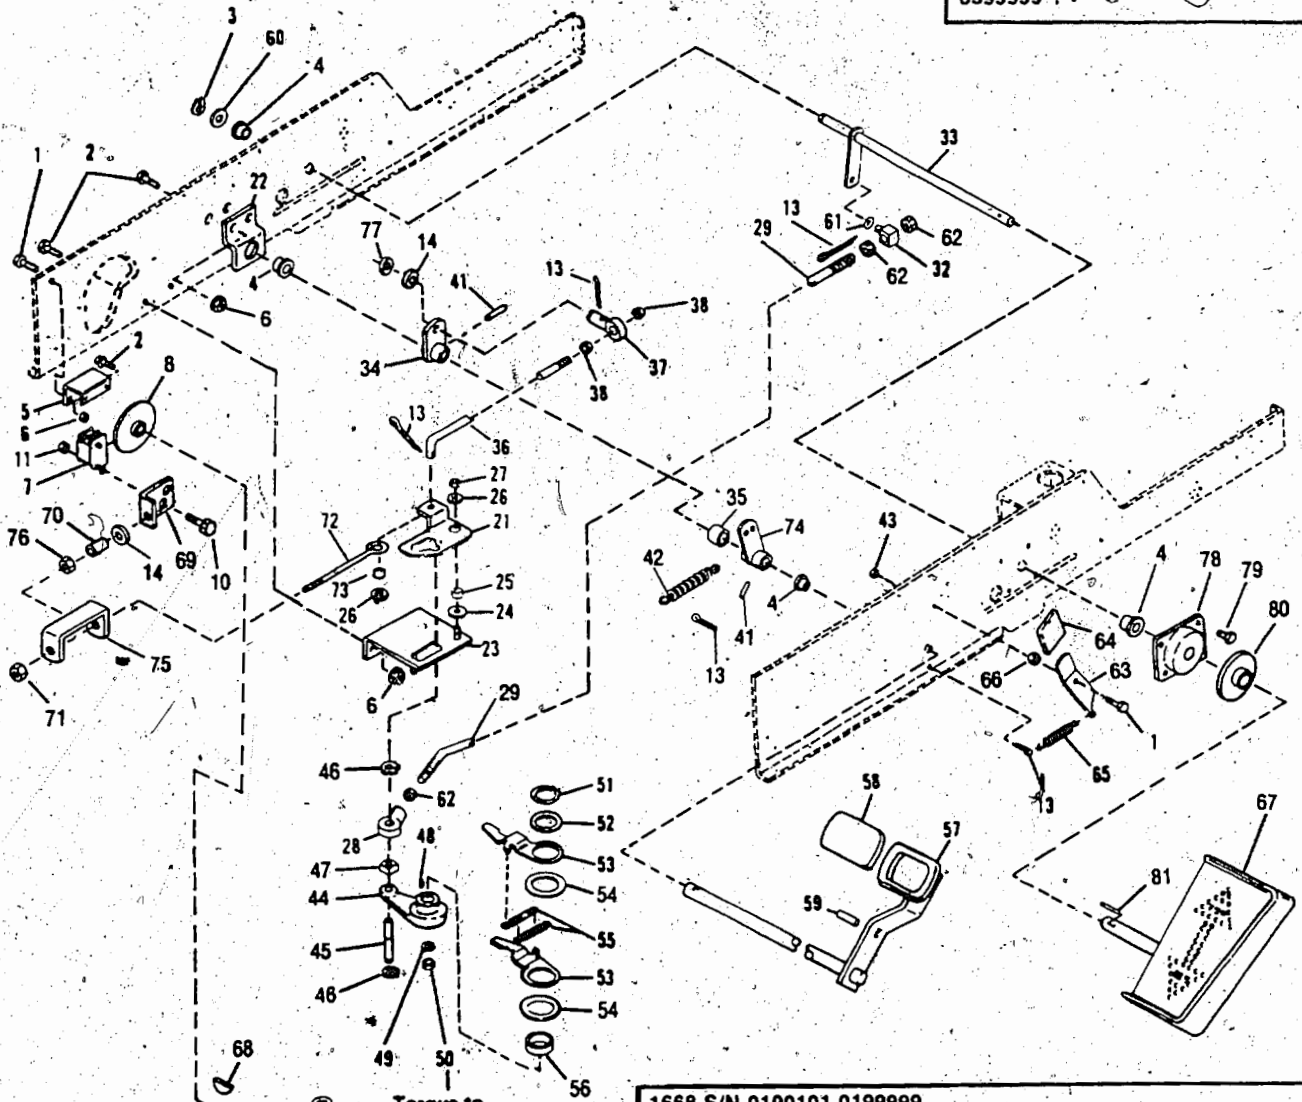

# BOLENS 16 HP TRACTOR

**Brake Arm Assembly**  
 Serial Number  
 0100101 thru  
 0299999

Serial Number  
 0100101 thru  
 0399999

Serial Number  
 0100101 thru  
 0399999

Torque to  
 24 ft. lb.  
 (32 Nm)

REF. NO.	PART NO.	DESCRIPTION	NO. REQ'D
38 •	1186259	Nut, Hex 3/8-16	2
39	1724403	Spacer (1)	1
40	1746196	Arm Ass'y, Brake (1) (2)	1
41	1732147	Pin, Drive Lock	2
42	1720612	Spring, Extension	1
43 •	1733398	Locknut 3/8-16	1
44	1722151	Arm, Speed Control	1
45	1734563	Pin, Control	1
46	1118802	Ring, Retaining	2
47	1720699	Block, Cushion	1
48	1104435	Key, Woodruff	1
49 •	1107385	Washer, Flat 1/2	1
50 •	1186233	Nut, Hex 1/2-13	1
51	1185732	Ring, Retaining	1
52	1720529	Washer, Thrust	1
53	1720523	Arm, Neutralizer	2
54	1720361	Washer, Thrust	2
55	1720928	Spring, Extension	2
56	1720706	Bearing	1
57	1737022	Pedal Ass'y, Brake (1659)	1
	1746136	Pedal Ass'y, Brake (1668)	1
58	1725518	Pad, Pedal	1
59	1120209	Pin, Roll 3/16 x 3/4	1
60	1715301	Thrust Washer	AR
61	1705108	Washer	1
62	1186246	Nut, Hex 7/16-20	3
63	1726352	Lock, Brake	1
64	1728696	Grip	1
65	1726640	Spring, Extension	1
66 •	1186247	Hex Nut 1/2-20	1
67	1729147	Foot Pedal (1) (2) (3)	1
	1751058	Foot Pedal (4)	1
68	1751775	Woodruff Key, 1/4 x 3/4	1
69	1747496	Ext. Brake Arm (2) (3) (4)	1
70	1747494	Sleeve (2) (3) (4)	1
71 •	1110107	Lock Nut 5/16-18	1
72	1747495	Brake Rod (2) (3) (4)	1
73	1747497	Spacer (2) (3) (4)	1
74	1748584	Brake Arm Assembly (3) (4)	1
75	1748372	Brake Return (2) (3) (4)	1
76	1186230	Hex Nut 5/16-18 (2) (3) (4)	1
77	1705108	Flat Washer 5/16 (2) (3) (4)	1
78	1738462	Electric Clutch (4)	1
79	1738463	Thd. Cut Screw 12-24 x 1/2 (4)	4
80	1738447	Control Disc Ass'y (4)	1
81	1185232	Roll Pin (4)	1