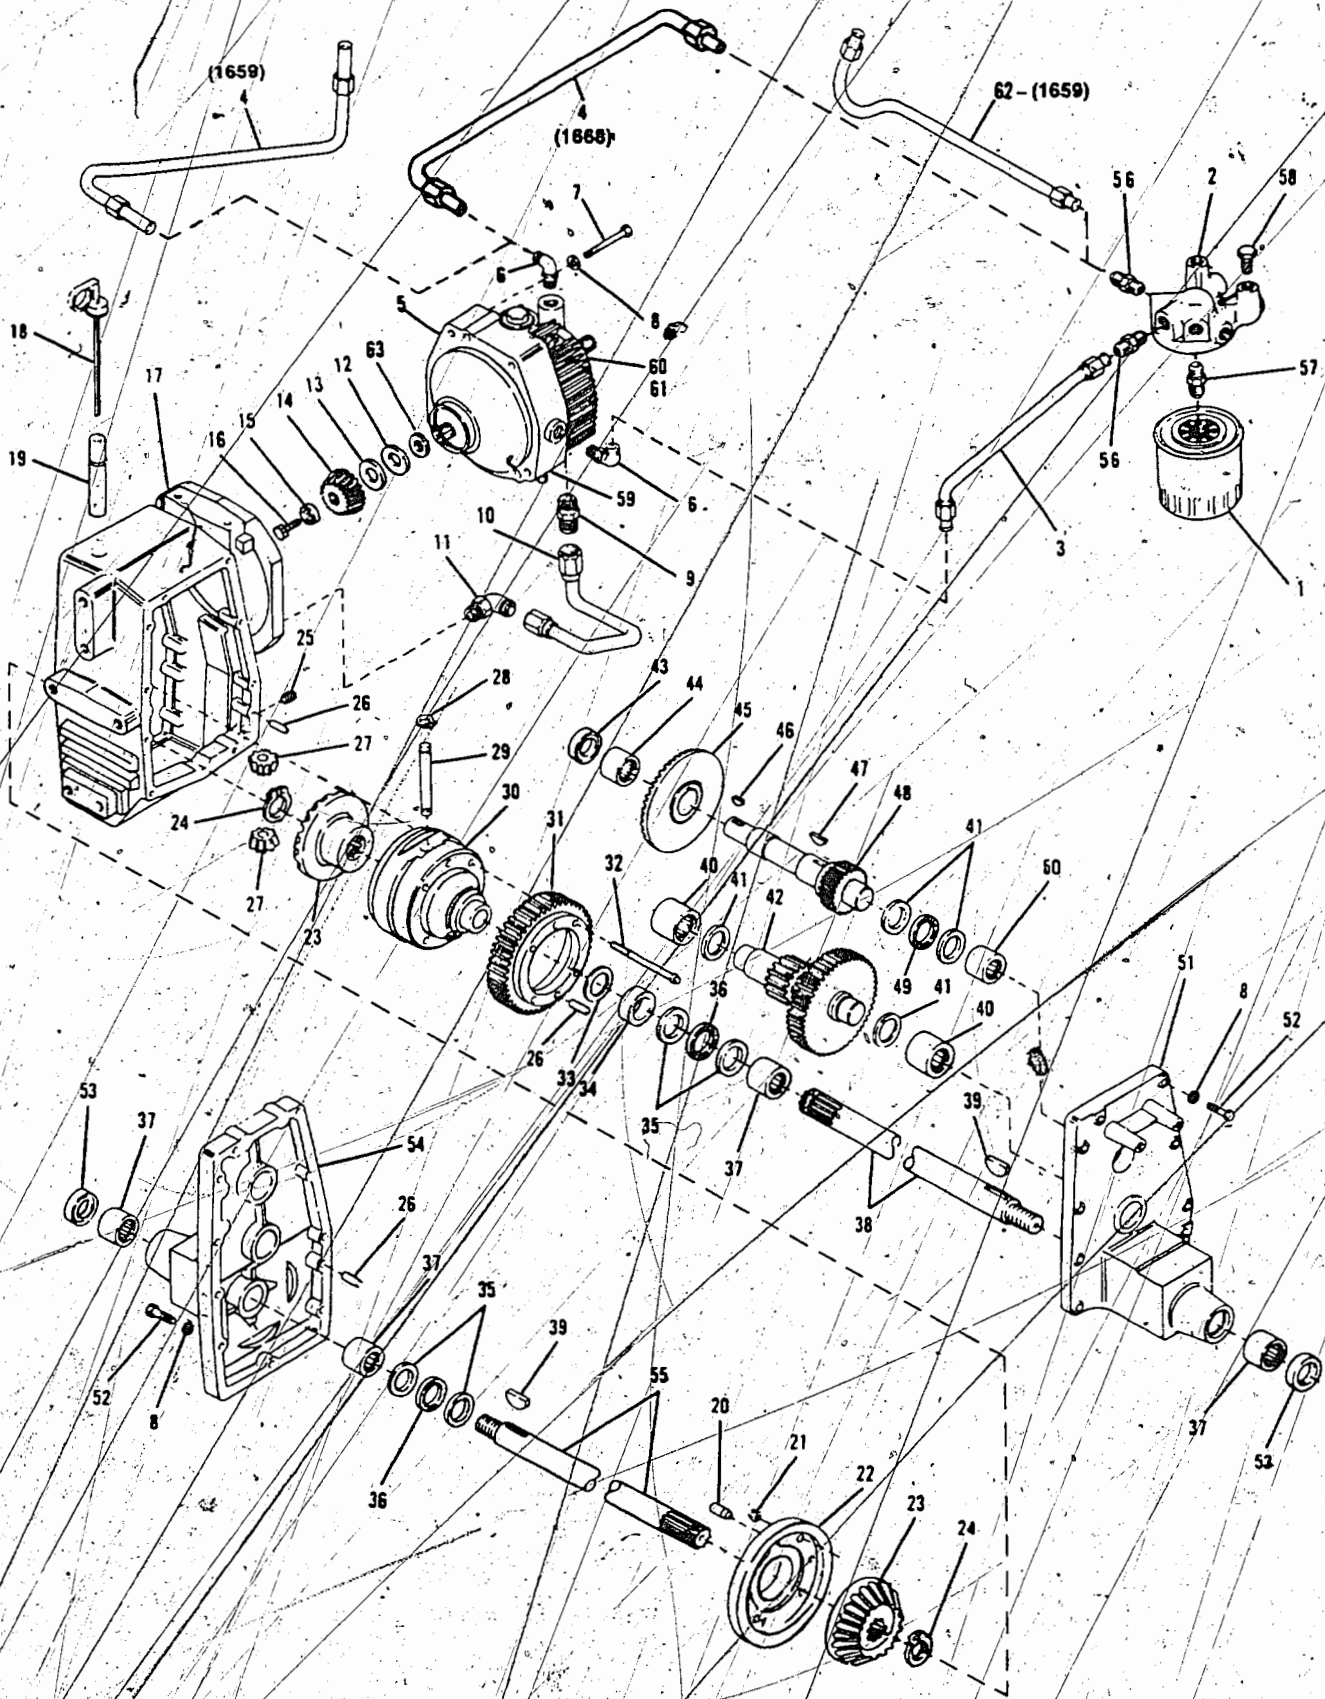

BOLENS 16 HP TRACTOR

MODELS 1659 & 1668

REF. NO.	PART NO.	DESCRIPTION	NO. REQ'D.	REF. NO.	PART NO.	DESCRIPTION	NO. REQ'D.
1	1726450	Filter	1	32	1733684	Screw, Flange 5/16-18 x 4.00	4
2	1734345	Manifold, Filter	1	33	1800338	Shim	AR
3	1734354	Tube Assembly, Return	1	34	1729497	Spacer, Tubular	1
4	1729265	Tube Assembly, Pump to Valve (1659)	1	35	1185730	Race, Thrust	4
	1734144	Tube Assembly, Pump to Filter (1668)	1	36	1185729	Bearing, Thrust	2
5		Transmission, Hydrostatic (1659)	1	37	1727637	Bearing, Needle	4
	1743861	Transmission, Hydrostatic (1668)	1	38	1735134	Axle, R.H. (1)	1
6	1185737	Elbow 90°	2		1747062	Axle, R.H. (2)	1
7	1100770	Screw, hex Hd. Cap 3/8-16 x 2-3/4	4	39	1100281	Key, Woodruff	2
8	1100243	Washer, Lock 3/8	21	40	1186010	Bearing, Needle	2
9	1186464	Connector	1	41	1186002	Race, Thrust	4
10	1729264	Tube Assembly, Suction	1	42	1729258	Gear Assembly, Cluster	1
11	1724390	Elbow, 90°	1	43	1185882	Seal, Oil	1
12	1730374	Washer, Shim (.005)	AR	44	1187731	Bearing, Needle	1
13	1730375	Washer, Shim (.015)	AR	45	1724079	Gear	1
14	1729531	Gear, Bevel Pinion 18T	1	46	1100276	Key, Woodruff	1
15	1729559	Spacer	1	47	1100279	Key, Woodruff	1
16	1741832	Screw, Hex Hd. Cap 1/4-20 x 5/8	1	48	1729257	Shaft Assembly, Pinion	1
17	1732450	Housing, Transaxle (1)	1	49	1185764	Bearing, Thrust	1
	1747086	Housing, Transaxle (2) (3) (4)	1	50	1185774	Bearing, Needle	1
18	1724092	Dipstick	1	51	1729255	Cover, Transaxle R.H. (1)	1
19	1724090	Tube	1		1747074	Cover, Transaxle R.H. (2)	1
20	1733103	Pin, Dowel 5/16	2	52	1100047	Screw, Hex Hd. Cap 3/8-16 x 1-1/2	17
21	1186459	Nut, Hex Lock 5/16-18 Grade 8	4	53	1185295	Oil Seal	2
22	1728645	Cover, Differential	1	54	1729253	Cover, Transaxle L.H. (1)	1
23	1726646	Gear (3)	2		1747064	Cover, Transaxle L.H. (2)	1
	1752094	Gear (4)	2	55	1735133	Axle, L.H. (1)	1
24	1185689	Ring, Retaining	2		1747061	Axle, L.H. (2)	1
25	1185930	Plug, Pipe	1	56	1721989	Connector	2
26	1110189	Pin, Dowel 3/8	6	57	1721921	Coupling	1
27	1713466	Pinion, (3)	2	58	1186345	Flange Lock Screw 3/8-16 x 3/4	2
	1752095	Pinion, (4)	2	59	1724370	Control Shaft Seal	1
28	1118808	Ring, Retaining	2	60	1724376	Input Shaft Seal	1
29	1727641	Shaft, Pinion	1	61	1724377	Grass Shield	1
30	1729972	Carrier, Differential	1	62	1734549	Tube Assembly, Filter to Valve (1659)	1
31	1729260	Gear, Axle 47T	1	63	1705093	Shim (.028)	AR
				NI	1728407	Sealant	AR

• Common Hardware—Purchase Locally (Grade 5 where applicable)

* Order replacement Hydro Transmission 1745147 and replace input shaft with splined input shaft 1744011.

Model 1668 (1) Serial No. 0100101 thru 0300341

(2) Serial No. 0300342 thru 0499999

(3) Serial No. 0100101 thru 0400679

(4) Serial No. 0400680 thru 0599999