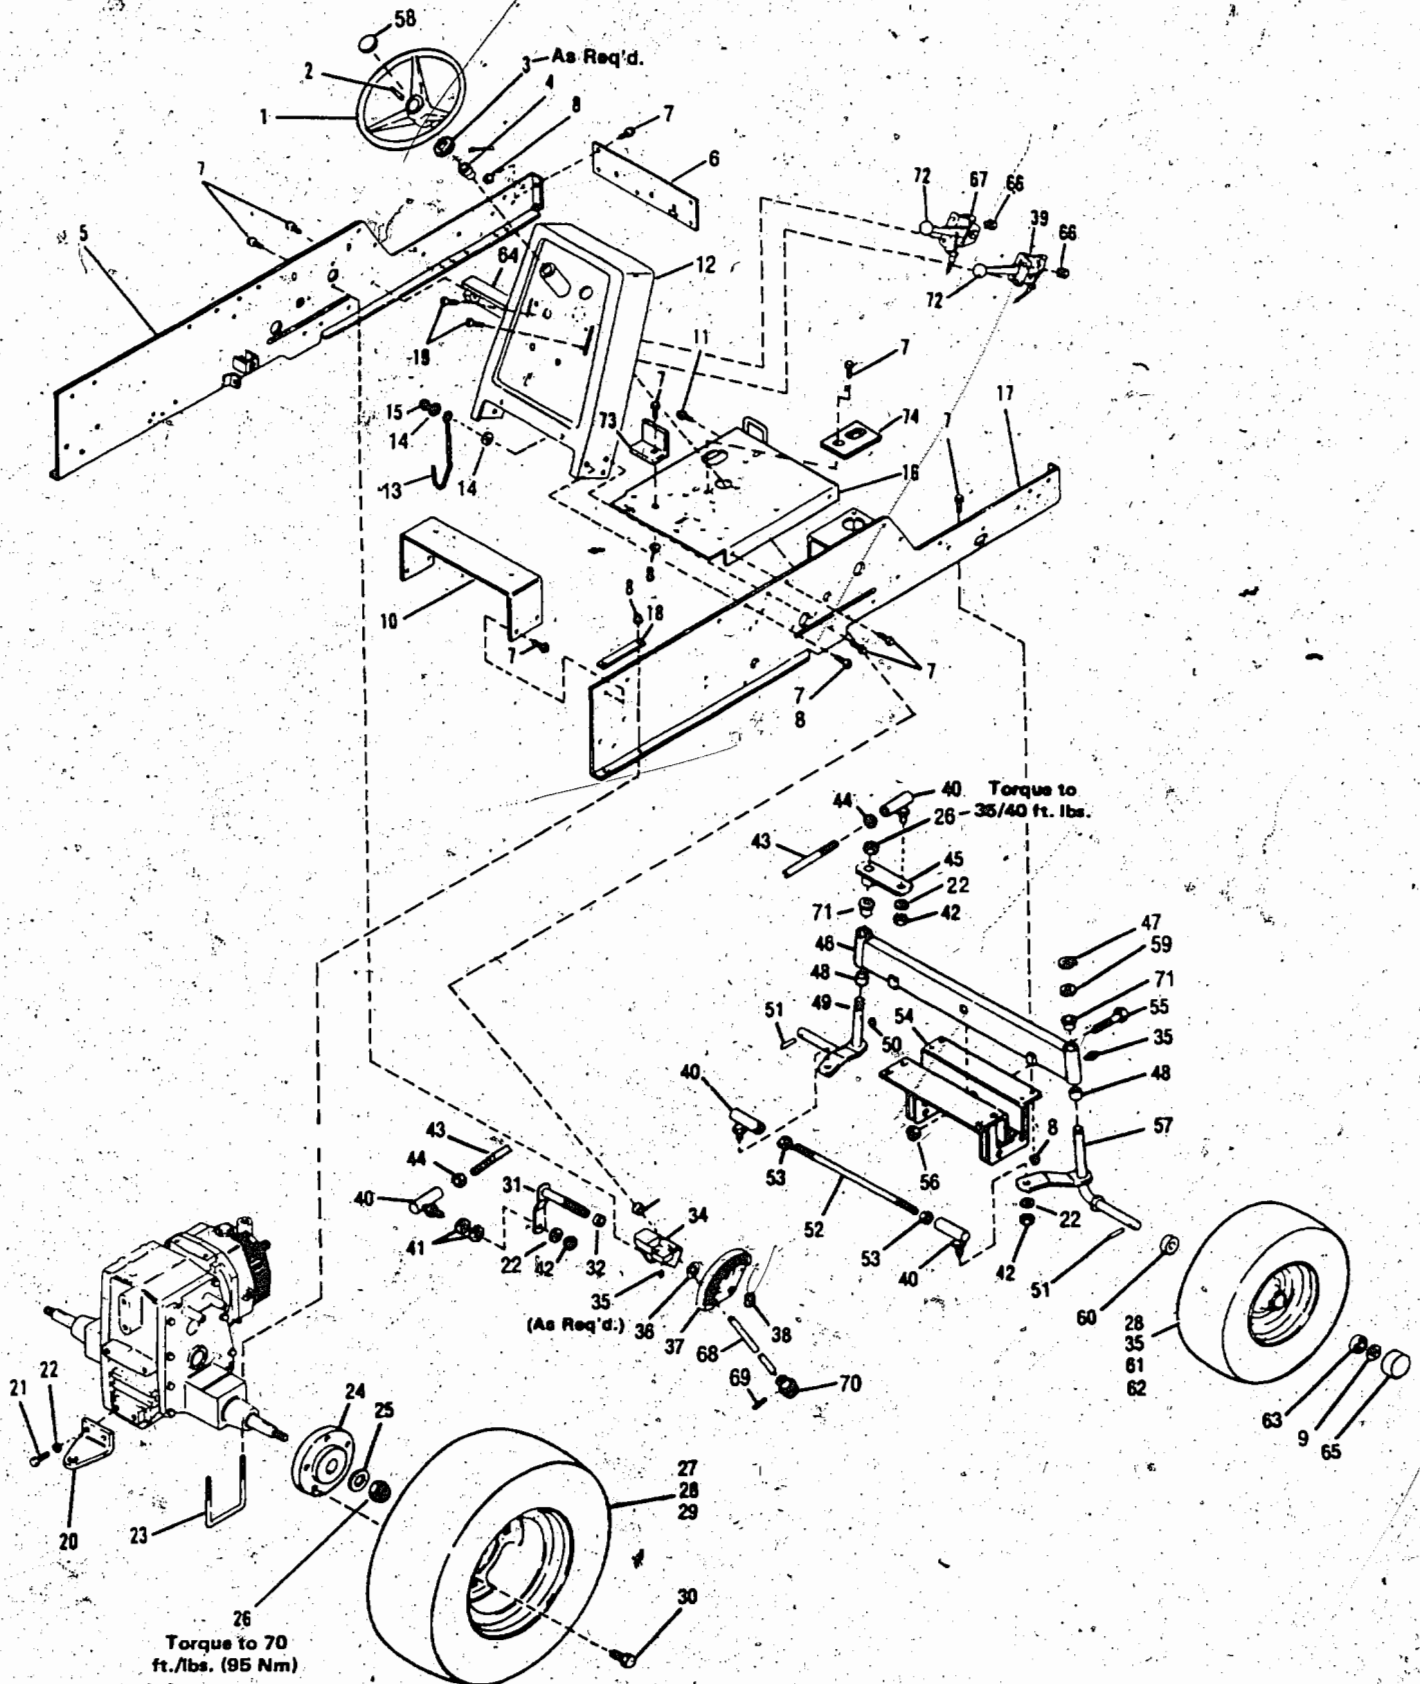

BOLENS 16 HP TRACTOR

MODELS 1659 & 1668

REF. NO.	PART NO.	DESCRIPTION	NO. REQ'D	REF. NO.	PART NO.	DESCRIPTION	NO. REQ'D
1	1736907	Wheel, Steering (1) (2)	1	40	1713361	Joint, Ball	4
	1747804	Wheel, Steering (3) (4) (5)	1	41	1738490	Spacer	2
2	1185279	Pin, Roll 1/4 x 2-1/4	1	42 •	1110152	Nut, Hex Lock-1/2-20	4
3	1708012	Washer, Flat	AR	43	1726496	Rod, Steering	1
4	1723994	Bearing, Steering	1	44 •	1186247	Hex Nut 1/2-20	2
5	1739091	Frame Assembly, L.H.	1	45	1731689	Arm Assembly, Steering ...	1
6	1742085	Brace	1	46	1743946	Axle Assembly, Front	1
7 •	1186345	Screw, Hex Hd. Flange Lock 3/8-16 x 3/4	28	47	1113527	Retaining Ring	1
8 •	1186393	Nut, Flange Lock-3/8-16	22	48	1185319	Bearing, Bronze	2
9	0121898	Thrust Washer	4	49	1736206	Spindle Assembly L.H. Wheel	1
10	1734555	Support, Seat	1	50 •	1110547	Key, Woodruff-3/16x 1-1/8	1
11 •	1186348	Screw, Hex Hd. Flange Lock 3/8-16 x 1-1/4	1	51	1186460	Roll Pin 5/16 x 1-1/4	2
12	1742099	Panel Ass'y., Instr (1) (2) ...	1	52	1726495	Rod, Tie	1
	1748704	Panel Ass'y., Instr (3) (4) (5)	1	53 •	1186247	Nut, Hex-1/2-20	2
13	1731956	Hook, Cable	1	54	1738561	Support Assembly, Axle ...	1
14 •	1100256	Washer, Flat-3/8	2	55 •	1732078	Screw, Hex Hd. Cap 5/8-11 (Special)	1
15 •	1110108	Nut, Lock-3/8-16	1	56 •	1110112	Nut, Hex-5/8-11	1
16	1741729	Support Assembly, Battery & Gas Tank (1659)	1	57	1739738	Spindle Assembly R.H. Wheel	1
	1745923	Support Assembly, Battery & Gas Tank (1668) (1) (2)	1	58	1737071	Steering Cap (1659) (1)	1
	1749657	Support Assembly, Battery & Gas Tank (1668) (3) (4) (5)	1		1746832	Steering Cap (1668) (1) (2)	1
17	1739088	Frame Assembly R.H.	1	59	1708550	Thrust Washer	1
18	1730692	Doubler, Rear	2	60	1185616	Bearing, Ball with Seal	2
19 •	1115815	Machine Screw No. 10-24 x 5/8	4	61	1715789	Wheel Assembly	2
20	1724698	Draw Bar	2	62	1732957	Tire, 16 x 6.50-8 (1) (2)	2
21 •	1100055	Screw, Hex Hd-1/2-13 x 1- 1/4	2		1732927	Tire, 16 x 6.50-8 (3) (4) (5)	2
22 •	1100245	Washer, Lock-1/2	6	63	1185615	Bearing, Ball	2
23	1727898	"U" Bolt	2	64	1735572	Frame Support	1
24	1726679	Hub, Wheel	2	65	1715899	Cap, Dust-Genève Wheel (1-1/2 I.D. Metal)	2
25	1708599	Spacer	2		1744444	Cap, Dust-Dico Wheel (1- 5/8 I.D. Plastic)	2
26 •	1120390	Nut, Hex-3/4-10	1	66	1185985	Keps Nut No. 10-24	5
27	1724718	Wheel Assembly	2	67	1732620	Choke Control	1
28	1718086	Valve	4	68	1738414	Steering Shaft Ass'y	1
29	1732926	Tire, 23 x 10.50-12 (1659)	2	69	1738413	Roll pin	1
	1733081	Tire, 23 x 8.50-12 (1668) ...	2	70	1736159	Bevel Pinion Gear	1
30	0101085	Bolt, Hub	10	71	1185035	Flange Bearing	2
31	1731782	Arm Ass'y, Steering (1) (2) (3)	1	72	1724527	Knob	2
	1749895	Arm Ass'y, Steering (4) (5)	1	73	1742264	Tank Clamp (1659)	1
32	1733707	Spacer, Tubular	1		1746621	Tank Clamp (1668) (1) (2) (3)	1
33	1185846	Bushing, Flange	1	74	1746622	Cover (1668)	1
34	1740753	Bracket, Steering Support	1				
35	1185976	Fitting, Grease Thd. Forming	5				
36	1733442	Washer, Shim	AR				
37	1733441	Gear, Steering	1				
38	1185649	Ring, Retaining	1				
39	1736464	Throttle Control	1				

• Common Hardware Purchase Locally (Grade 5 where applicable)