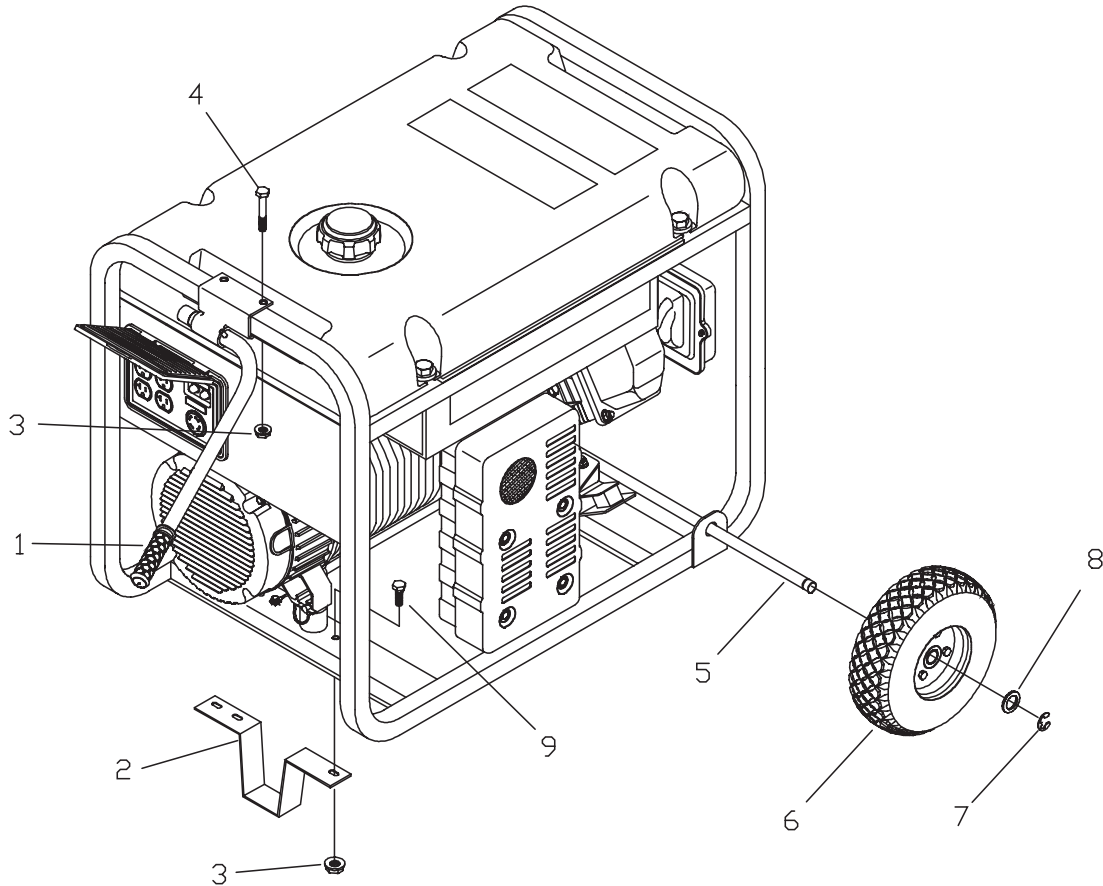

Section 1: Exploded Views and Parts Lists

WHEEL KIT EXPLODED VIEW AND PARTS LIST

Item	Part #	Description
1	189715GS	ASSY, Handle
2	B1764GS	LEG, Mounting
3	52858GS	NUT, Locking Hex M8 - 1.25
4	*	HHCS, M8 - 1.25 x 45
5	191267NGS	AXLE
6	B4966GS	WHEEL, 10" Diameter
7	191265GS	E-RING
8	*	WASHER, Flat
9	*	HHCS, M8 - 1.25 x 16

* - Items shown without part numbers are common fasteners found at your local hardware store.