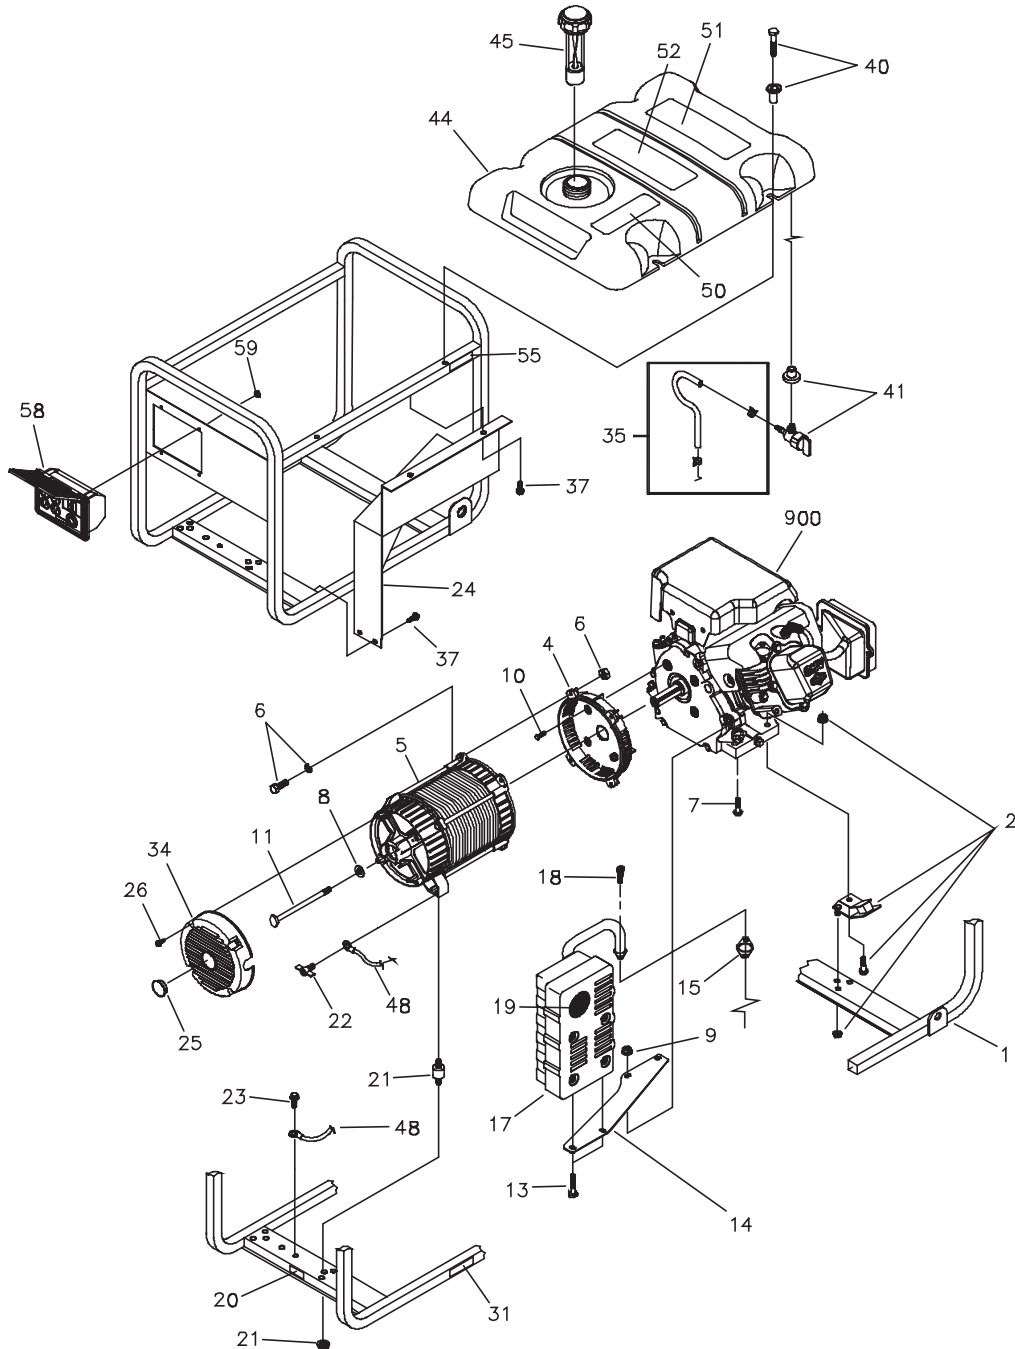

Exploded Views and Parts Lists

EXPLODED VIEW - MAIN UNIT

Copyright © 2005 Briggs & Stratton Power Products Group, LLC. All rights reserved. No part of this material may be reproduced or transmitted in any form by any means without the express written permission of Briggs & Stratton Power Products Group, LLC.