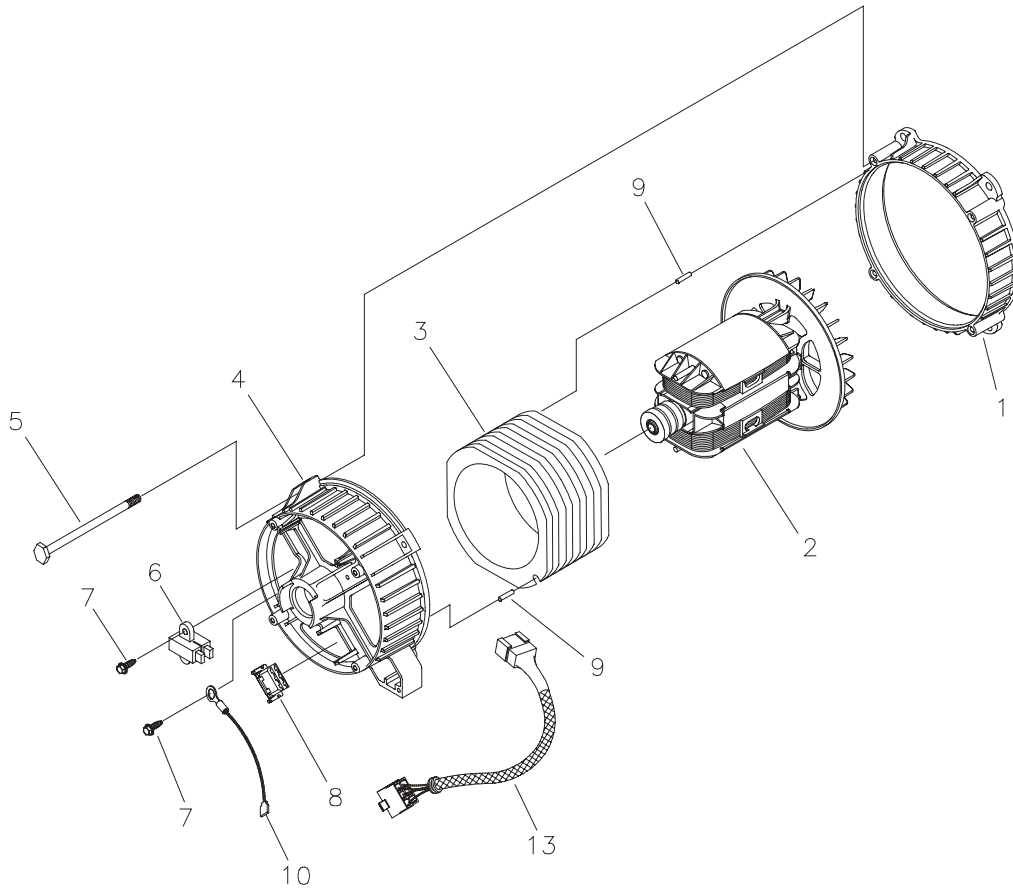

## WHEEL KIT EXPLODED VIEW AND PARTS LIST

Item	Part #	Description
1	189715GS	ASSY, Handle
2	B1764GS	LEG, Mounting
3	52858GS	NUT, Locking Hex M8 - 1.25
4	*	HHCS, M8 - 1.25 x 45
5	191267NGS	AXLE
6	B4966GS	WHEEL, 10" Diameter
7	191265GS	E-RING
8	*	WASHER, Flat
9	*	HHCS, M8 - 1.25 x 16

## ALTERNATOR EXPLODED VIEW AND PARTS LIST

Item	Part #	Description
1	186059GS	ADAPTER, Mounting, Alternator
2	191685GS	ROTOR
3	191686AGS	STATOR
4	186060GS	RBC, with O-Ring (p/n 189197GS)
5	86308GS	SCREW
6	91825GS	ASSY, Holder, Rectifier/Brush
7	66849GS	SCREW
8	22694GS	RECEPTACLE, 6 pin
9	81917GS	PIN, Roll
10	193428AGS	ASSY, Wire, Ground
13	194274GS	HARNESS, Wire, Power