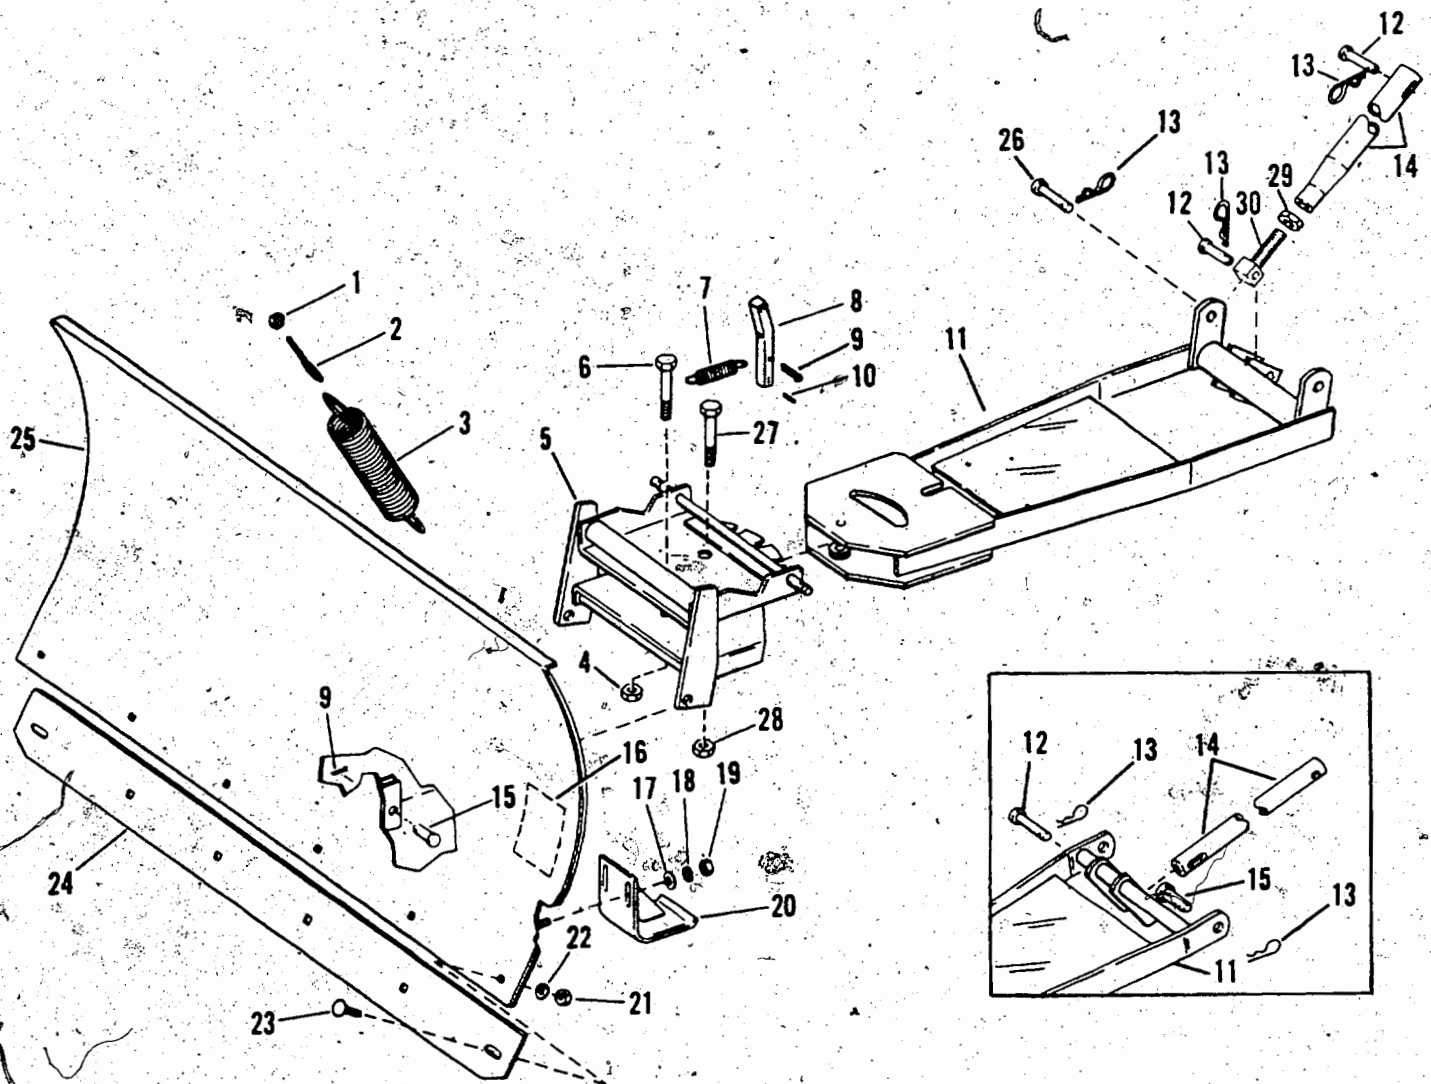

Bolens®

Blade Attachment 42 Inch

Model 18305

Serial Numbers 0100101
thru 0399999

Parts List

Form P552871-3 (11/87)
Supersedes P552871-2

BOLENS 42 INCH BLADE ATTACHMENT

MODEL 18305

REF. NO.	PART NO.	DESCRIPTION	NO. REQ'D
1	1732499	Lock Nut, 5/16-18	2
2	1713077	Eye Bolt	2
3	1714844	Spring Extension	2
4	1110112	Lock Nut, 5/8-11	1
5	1723572	Pivot Plate Assembly (1)	1
	1731053	Pivot Plate Assembly (2) (3)	1
6	1107073	Hex Hd. Capscrew, 5/8-11 x 3	1
7	1700401	Spring Extension	1
8	1714830	Pin, Latch	1
9	• 1100349	Cotter Pin, 1/8 x 3/4	3
10	• 1704692	Roll Pin, 1/8 x 1	2
11	1728273	Hitch Assembly (1)	1
	1730358	Hitch Assembly (2) (3)	1
12	• 1708336	Clevis Pin, 1/2 x 2-1/4 (1)	1
	• 1708336	Clevis Pin, 1/2 x 2-1/4 (2) (3)	2
13	• 1703011	Spring Cotter (1)	4
	• 1723478	Spring Cotter (2) (3)	4
14	1728276	Tube, Lift (1)	1
	1735407	Tube, Lift (2) (3)	1

REF. NO.	PART NO.	DESCRIPTION	NO. REQ'D
15	• 1708125	Clevis Pin, 1/2 x 1-1/16 (1)	4
	• 1708125	Clevis Pin, 1/2 x 1-1/16 (2) (3)	2
16	1727451	Decal Logo (1) (2)	1
	1745889	Decal Logo (3)	4
17	• 1107383	Flat Washer, 3/8	4
18	• 1100243	Lockwasher, 3/8	4
19	• 1186231	Hex Nut, 3/8-16	4
20	1715754	Shoe	2
21	• 1186230	Hex Nut, 5/16-18	6
22	• 1100242	Lockwasher, 5/16	6
23	• 1186100	Carriage Bolt, 5/16-18 x 1	6
24	1700379	Scraper Blade	1
25	1751143	Blade Assembly	1
26	1726311	Clevis Pin (2) (3)	2
27	• 1100770	Hex Screw 3/8-16 x 2-3/4 (2) (3)	1
28	• 1733398	Top Lock Nut 3/8-16 (2) (3)	1
29	1186235	Hex Nut 5/8-11 (2) (3)	1
30	1729947	Lift Link Adjustor (2) (3)	1