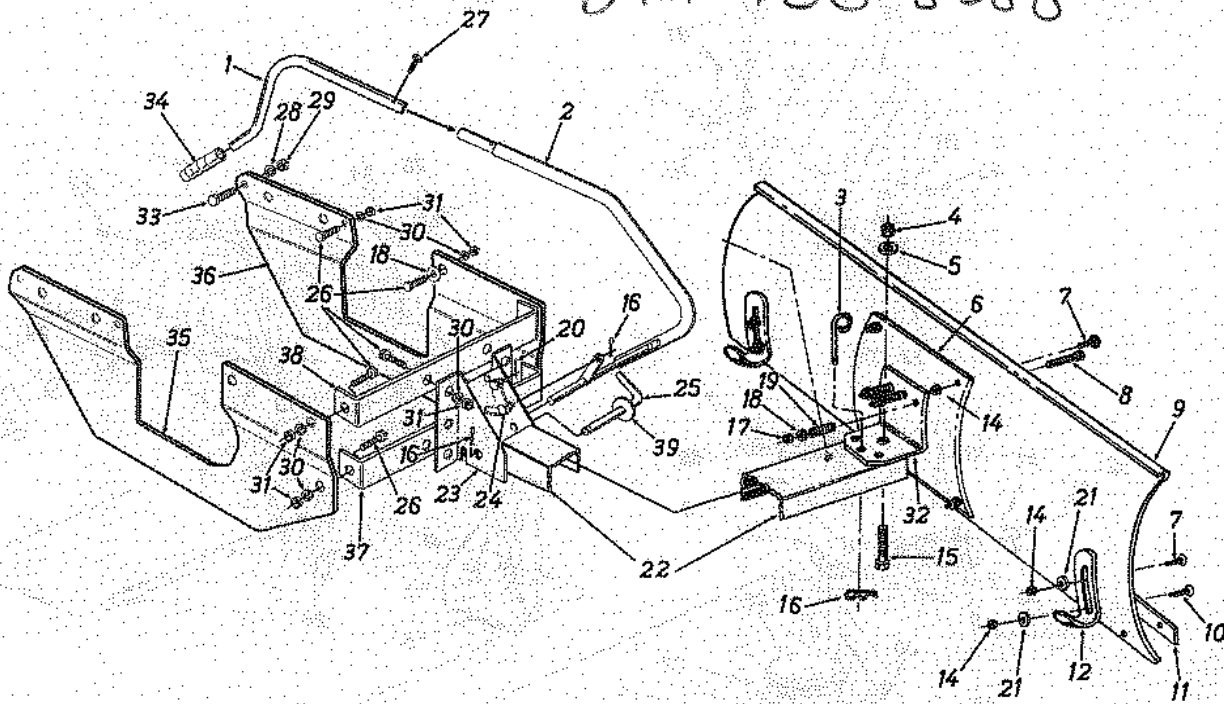

Model 620

parts bag/manual
call AGRI-FAB
217-728-8388

PARTS LIST FOR MODEL 620 42" SNOW BLADE

REF. NO.	PART NO.	CODE	DESCRIPTION	REF. NO.	PART NO.	CODE	DESCRIPTION
1	AF-46553	N	Upper Lift Handle	21	AF-43081		Fl-Wash. 5/16" I.D.
2	AF-63283	N	Lift Handle Ass'y.	22	AF-63284		Push Bar Channel
3	AF-43038		Pivot Lock Pin	23	AF-24023		Pivot Support Bracket
4	712-0384		Hex Cent. L-Nut 1/2-13 Thd.	24	AF-63034		Lift Link
5	736-0179		Fl-Wash. 17/32" I.D.	25	AF-46065		Channel Pivot Shaft
6	AF-23061		Reinforcement Plate	26	710-0253		Hex Bolt 3/8-16 x 1" Lg. Grade 5
7	710-0451		Carriage Bolt 5/16-18 x .75" Lg.*	27	AF-44818		Hex Bolt #10 x 5/8" Lg.
8	AF-43036		Hex Bolt 3/8-16 x 4" Lg.	28	736-0329		L-Wash. 1/4" I.D.*
9	AF-23114		42" Blade	29	712-0287		Hex Nut 1/4-20 Thd.*
10	710-0276		Carriage Bolt 5/16-18 x 1" Lg.*	30	736-0169		L-Wash. 3/8" I.D.*
11	AF-23117		42" Wear Plate	31	712-0798		Hex Nut 3/8-16 Thd.*
12	20505		Shoe Skid	32	AF-23115		Support Bracket
14	712-0158		Hex Cent. L-Nut 5/16-18 Thd.	33	710-0252		Hex Bolt 1/4-20 x .75" Lg.*
15	710-0474		Hex Bolt 1/2-13 x 1.25" Lg.*	34	720-0204		Rubber Grip
16	714-0101		Int. Cotter Pin	35	AF-24134		Frame Support Brkt. (R.H.)
17	712-0375		Hex Cent. L-Nut 3/8-16 Thd.	36	AF-24133		Frame Support Brkt. (L.H.)
18	736-0258		Fl-Wash. 3/8" I.D.	37	AF-24128		Support Brkt. (Lower)
19	AF-43035		Compression Spring	38	AF-24132		Support Brkt. (Upper)
20	714-0121		Cotter Pin 1/8" Dia. x 1" Lg.*	39	AF-R19171614		Fl-Wash. 17/32" I.D. x 1" O.D.