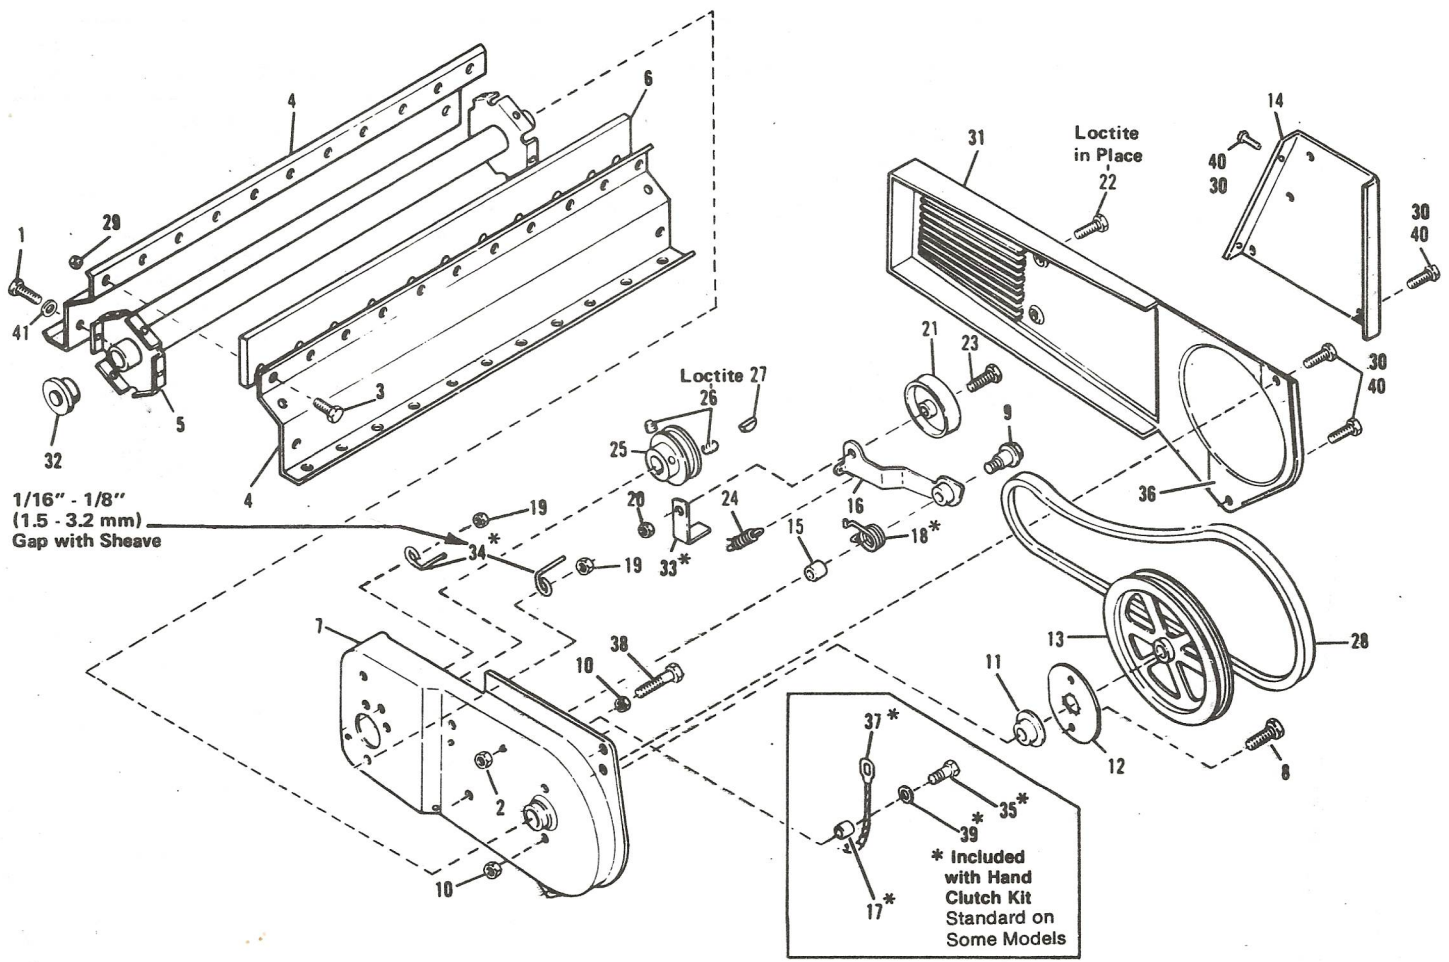

REF. NO.	PART NO.	DESCRIPTION	NO. REQ'D.
1	1185712	Self Thd. Screw, No. 10-24 x 1/2	12
2	1110107	Lock Nut 5/16-18	1
3	1741455	Screw, No. 10-24 x 7/8	27
4	1737474	Impeller Frame	3
5	1739641	Auger Tube Assembly	1
6	1737488	Impeller Paddle	3
7	1741350	Drive Support	1
8	1741456	Hex Screw, 1/4-20 x 1/2	2
9	1741181	Shoulder Bolt	1
10	1734398	Hex Nut, 1/4-20	3
11	1185801	Flange Bearing	1
12	1737905	Bearing Washer	1
13	1737892	Auger Sheave	1
14	1737890	L.H. Side Plate	1
15	1741356	Pivot Bearing	1
16	1741182	Idler Arm	1
* 17	1741357	Nylon Bearing	1
* 18	1741178	Torsion Spring	1
19	1732499	Top Lock Nut, 5/16-18	2
20	1185506	Jam Nut, 3/8-16	1
21	1741845	Flat Idler	1

REF. NO.	PART NO.	DESCRIPTION	NO. REQ'D.
22	1741454	Screw No. 10-24 x 1/2	2
23	1100043	Hex Screw, 3/8-16 x 1-1/4	1
24	1741352	Extension Spring	1
25	1737894	Engine Sheave (A)	1
	1747437	Engine Sheave (B)	1
26	1738845	Set Screw, 1/4-20	2
27	1100275	Woodruff Key	1
28	1737898	Poly Belt	1
29	1186227	Hex Nut, No. 10-24	27
30	1741453	Screw No. 10-24 x 1/2	4
31	1741355	Drive Cover	1
32	1737487	Bearing (Incl. with Ref. 5)	1
*33	1737965	Belt Guide	1
*34	1737966	Finger Belt	2
*35	1737968	Shoulder Bolt	1
36	1740592	Gasket	1
*37	1741393	Clutch Cable	1
38	1100069	Hex Screw, 1/4-20 x 1	1
*39	1893445	Flat Washer	1
40	1741460	Flange Nut No. 10-24	4
41	1720883	Flat Washer	12

• Common Hardware - Purchase Locally (Grade 5 where applicable).
* Part of Optional Hand Clutch Kit (1742020). Standard on Model 300 S/N 0300101-0399999 only

(A) Used on Models 225 & 225E
(B) Used on Models 300 & 300E