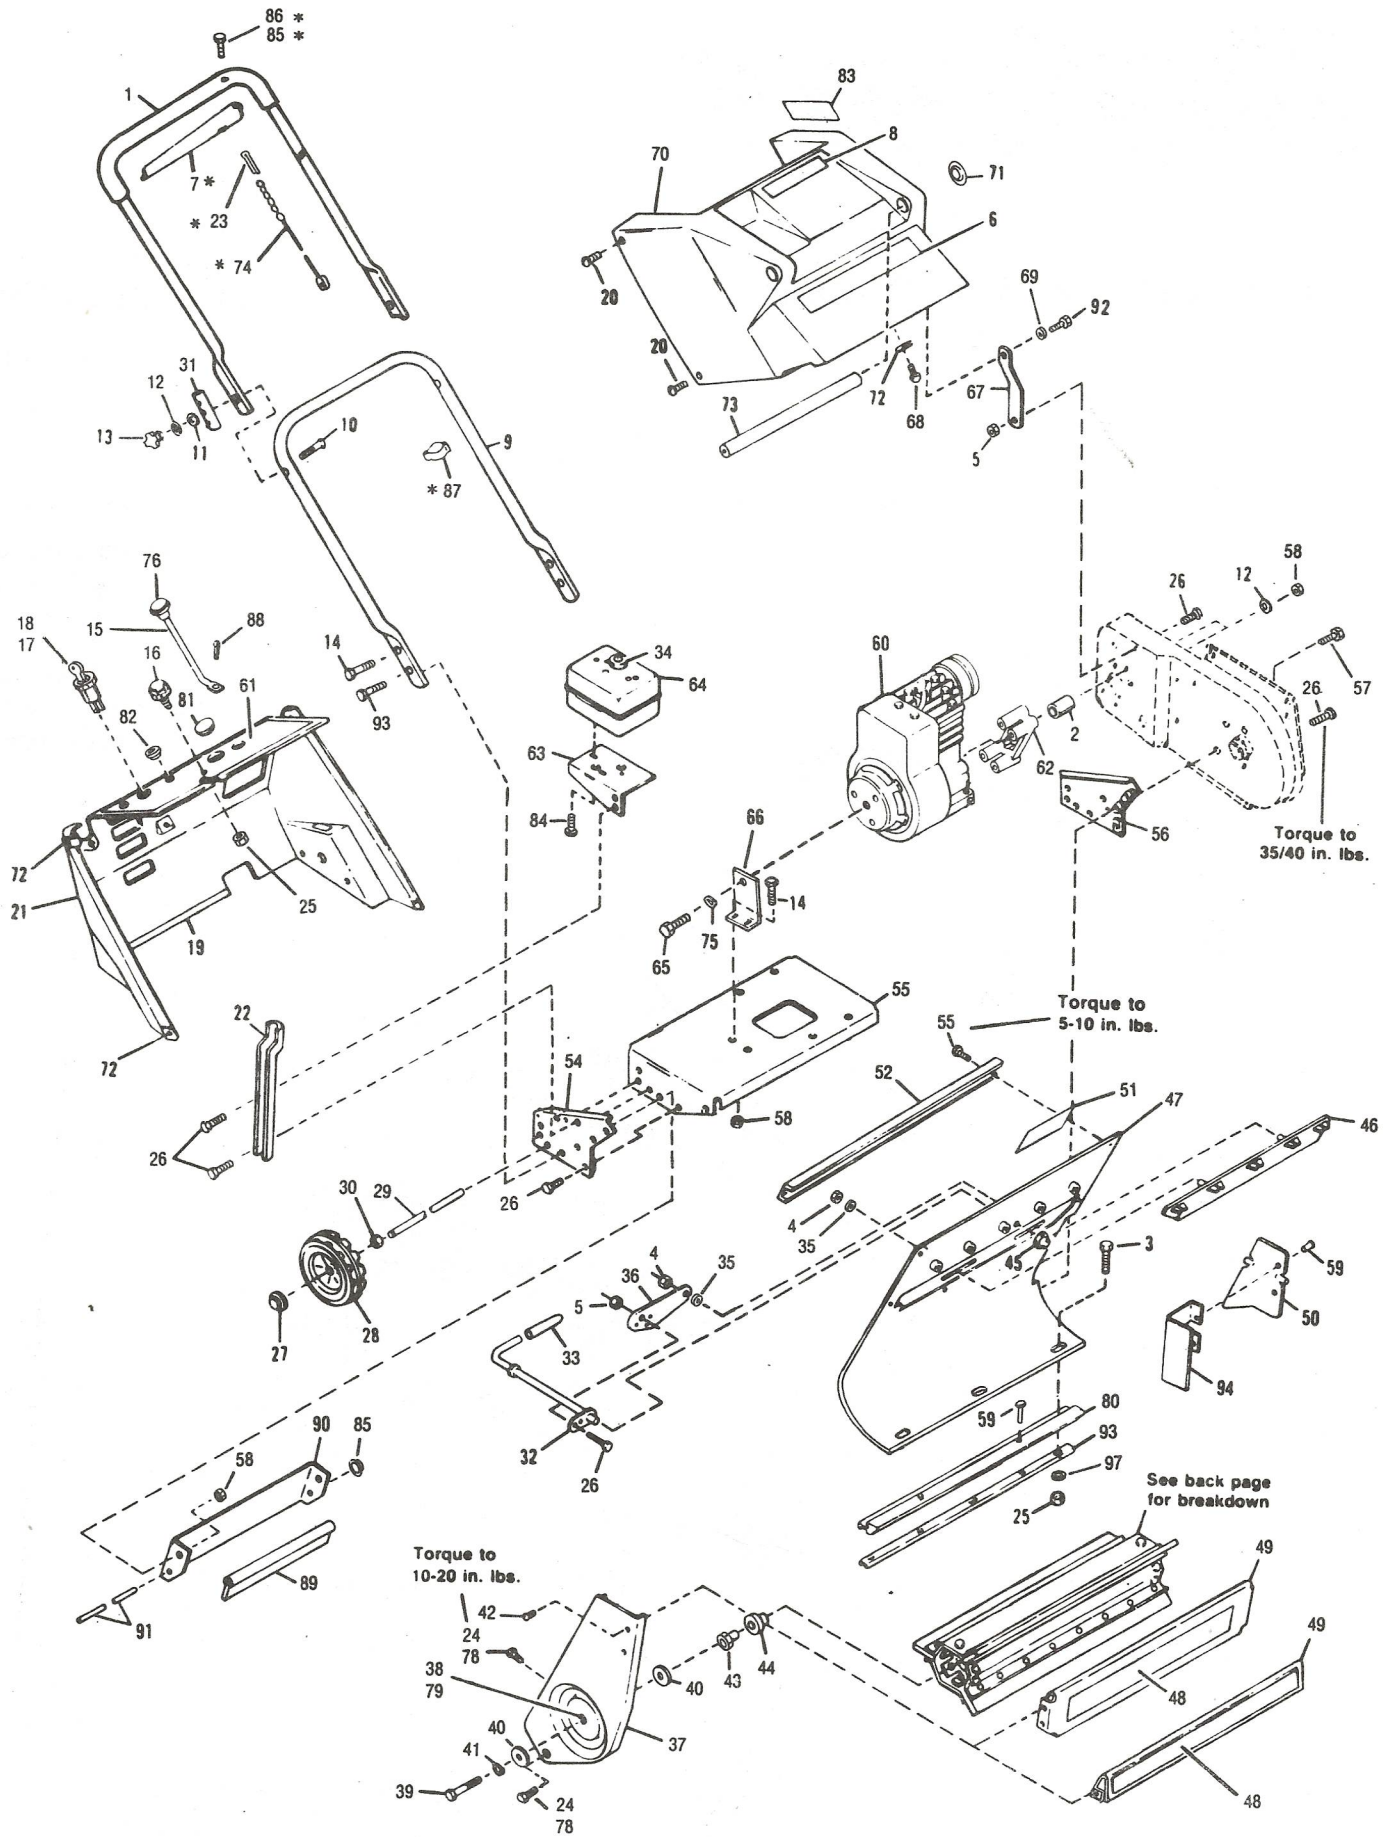

REF. NO.	PART NO.	DESCRIPTION	NO. REQ'D	REF. NO.	PART NO.	DESCRIPTION	NO. REQ'D
1	1741395	Handle Ass'y (A) (B) (1)	1	50	1741369	Deflector (A),(B) (1)	5
	1750614	Handle Ass'y (B) (2) (3)	1		1750660	Deflector (B) (2) (3)	5
2	1713783	Spacer (B)	4	51	1737985	Caution Decal	1
3	1745886	Truss Screw 1/4-20 x 3/4	3	52	1737948	Top Channel (A), (B) (1) ...	1
4	• 1186231	Hex Nut, 3/8-16	2		1750602	Top Channel (B) (2) (3)	1
5	1734398	Toplock Nut, 1/4-20	2	53	1741368	PLAS Title Screw	3
6	1737978	Logo Decal	1	54	1741361	R.H. Support Assembly	1
7	★ 1741394	Clutch Lever	1	55	1739211	Engine Base Ass'y (A)	1
8	1747447	Easy Start Decal (300)	1		1747732	Engine Base Ass'y (B)	1
	1747478	Easy Start Decal (300E)	1	56	1741362	L.H. Support Ass'y	1
	1739048	Easy Start Decal (225)	1	57	• 1100806	Hex Screw, 1/4-20 x 1-1/4	2
	1739047	Easy Start Decal (225E)	1	58	1732499	Top Lock Nut, 5/16-18	6
9	1737925	Lower Handle (A) (B) (1) ...	1	59	1185878	Pop Rivet (A) (3), (B)	4
	1750612	Lower Handle (B) (2) (3) ...	1	60	★★	Engine Tecumseh No. AH600 (300 Models)	1
10	1731025	Curved Hd. Screw, 5/16-18 x 2	2		★★	Engine Tecumseh No. AH520 (225 Models)	1
11	• 1107382	Flat Washer, 5/16	2	61	1741382	Console Decal (225)	1
12	• 1100242	Lock Washer, 5/16	6		1741380	Console Decal (225E)	1
13	1731030	Knob	2		1747485	Console Decal (300)	1
14	1741457	Hex Screw, 5/16-18 x 3/4 ...	6		1747219	Console Decal (300E)	1
15	1741513	Choke Rod	1	62	1737910	Engine Spacer	1
16	★★ 0032183	Primer Bulb (300)	1	63	1741370	Fuel Tank Support	1
	★★ 0570629	Primer Bulb (225)	1	64	1737930	Fuel Tank	1
17	1727321	Ignition Switch	1	65	1111598	Hex Screw, 1/4-20 x 3/8 ...	1
18	1718266	Key, Ignition	1	66	1737912	Engine Support	1
19	1742660	Trim (A) (3), (B) (1)	1	67	1737919	L.H. Handle Support	1
20	1741454	Screw, No. 10-24 x 3/4	4	68	1741399	Pan Head Screw, No. 10-24 x 1-1/2	5
21	1741363	Lower Cover (A)	1	69	1187559	Lock Washer, No. 10	2
	1747230	Lower Cover (B)	1	70	1741365	Upper Cover (A)	1
22	1741351	R.H. Handle Support	1		1747446	Upper Cover (B)	1
23	★ 1741397	Clutch Lever Hook	1	71	1737960	Cover Plug	2
24	1741460	Top Lock, No. 10-24	5	72	1739919	Tinnerman Nut	6
25	• 1741461	Hex Hd. Nut, 1/4-20	4	73	1737915	Handle Ass'y (A), (B) (1) ...	1
26	1741456	Hex Screw, 1/4-20 x 1/2	9		1750604	Handle Ass'y (B) (2) (3)	1
27	1724791	Push Nut	2	74	★ 1741393	Clutch Cable	1
28	1737942	Wheel	2	75	• 1100241	Lock Washer, 1/4	4
29	1737913	Axle	1	76	1741512	Choke Knob	1
30	1186261	Hex Nut 1/2-13	2	77	1741617	Scraper Channel	1
31	1739129	Reinforcing Plate	2	78	1741453	Screw No. 10-24 x 1/2	5
32	1737921	Rod Assembly	1	79	1737983	L.H. Decal	1
33	1734624	Handle Grip	1	80	1741179	Scraper	1
34	0410240	Gas Cap	1	81	1740562	Hole Plug (225) (300)	1
35	1737957	Nylon Washer	2	82	1741327	Guide	1
36	1737947	Discharge Link	1	83	1741619	Hot Surface Decal	1
37	1741354	R.H. Side Plate	1	84	1737969	Fuel Tank Screw	2
38	1737982	R.H. Decal	1	85	★ 1728072	Push Nut	3
39	• 1100046	Hex Head Screw, 3/8-16 x 1	1	86	★ 1741536	Clevis Pin	1
40	1703052	Flat Washer, 3/8	2	87	★ 1894291	Cable Clamp	2
41	• 1100243	Lock Washer, 3/8	1	88	1104198	Cotter Pin, 5/64 x 3/8	1
42	1739918	Pop Rivet	4	89	1749913	Deflector (B) (2) (3)	1
43	1737906	Stub Shaft	1	90	1749914	Deflector Mount (B) (2) (3)	1
44	1737487	Bearing	1	91	1749912	Rod Deflector (B) (2) (3) ...	1
45	1727342	Push Cap, 5/16	1	92	1750608	Pan Hd Screw 10-16 x 1-1/2	2
46	1737883	Deflector Guide	1	93	• 1100808	Hex Screw 5/16-18 x 1-1/4	2
47	1741367	Wrap Sheet	1	94	1750568	Deflector Extension (B) (2) (3)	1
48	1737979	Front Decal (A) (2)	1				
	1745766	Front Decal (A) (3)	1				
	1747448	Front Decal (B)	1				
49	1737924	Front Plate (A) (2)	1				
	1743649	Front Plate (A) (3), (B)	1