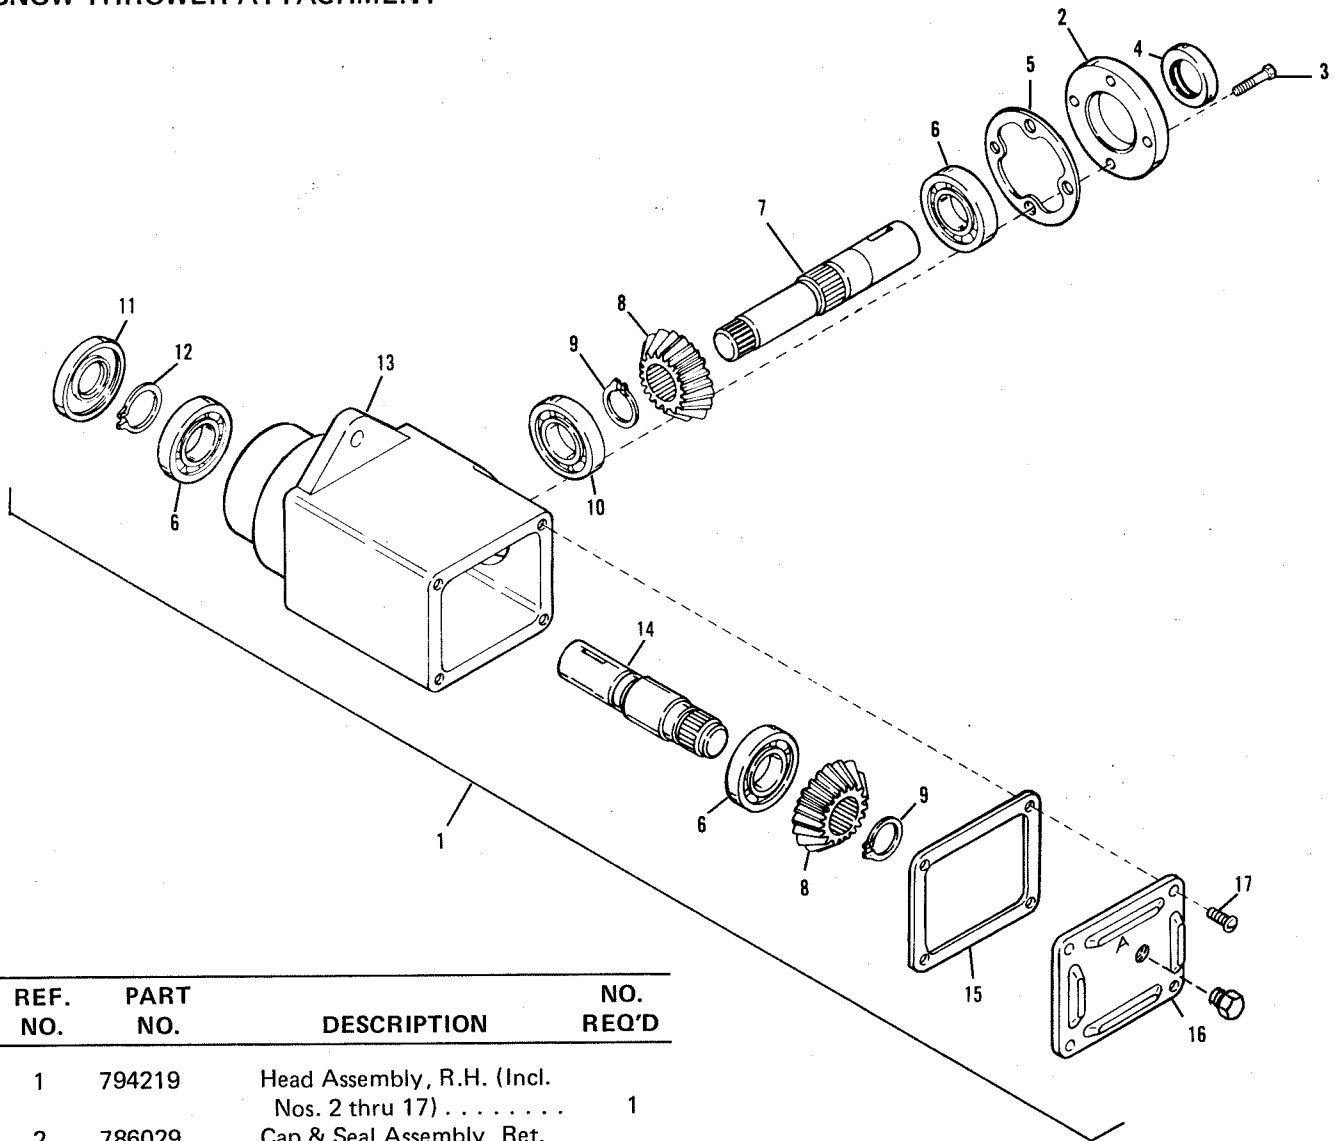

SNOW THROWER ATTACHMENT

MODEL 18311

REF. NO.	PART NO.	DESCRIPTION	NO. REQ'D
1	794219	Head Assembly, R.H. (Incl. Nos. 2 thru 17)	1
2	786029	Cap & Seal Assembly, Ret. Incl. No. 4)	1
3	792026	Screw, Hex. Hd., 1/4-20 x 7/8.	4
4	788031	Seal, Oil.	1
5	788030	Gasket, Cap	1
6	780034	Bearing, Ball.	3
7	776125	Shaft, Input Pinion	1
8	778046	Gear, Miter.	2
9	788018	Ring, Snap.	2
10	780024	Bearing, Ball.	3
11	788029	Seal, Oil.	1
12	788019	Ring, Snap.	1
13	770026	Housing, Right Angle Drive.	1
14	776060A	Shaft, Output.	1
15	788028	Gasket, Cover.	1
16	772067	Cover, Right Hand.	1
17	792025	Screw, Pan Hd. Self Tap, 10-24 x 1/2	4