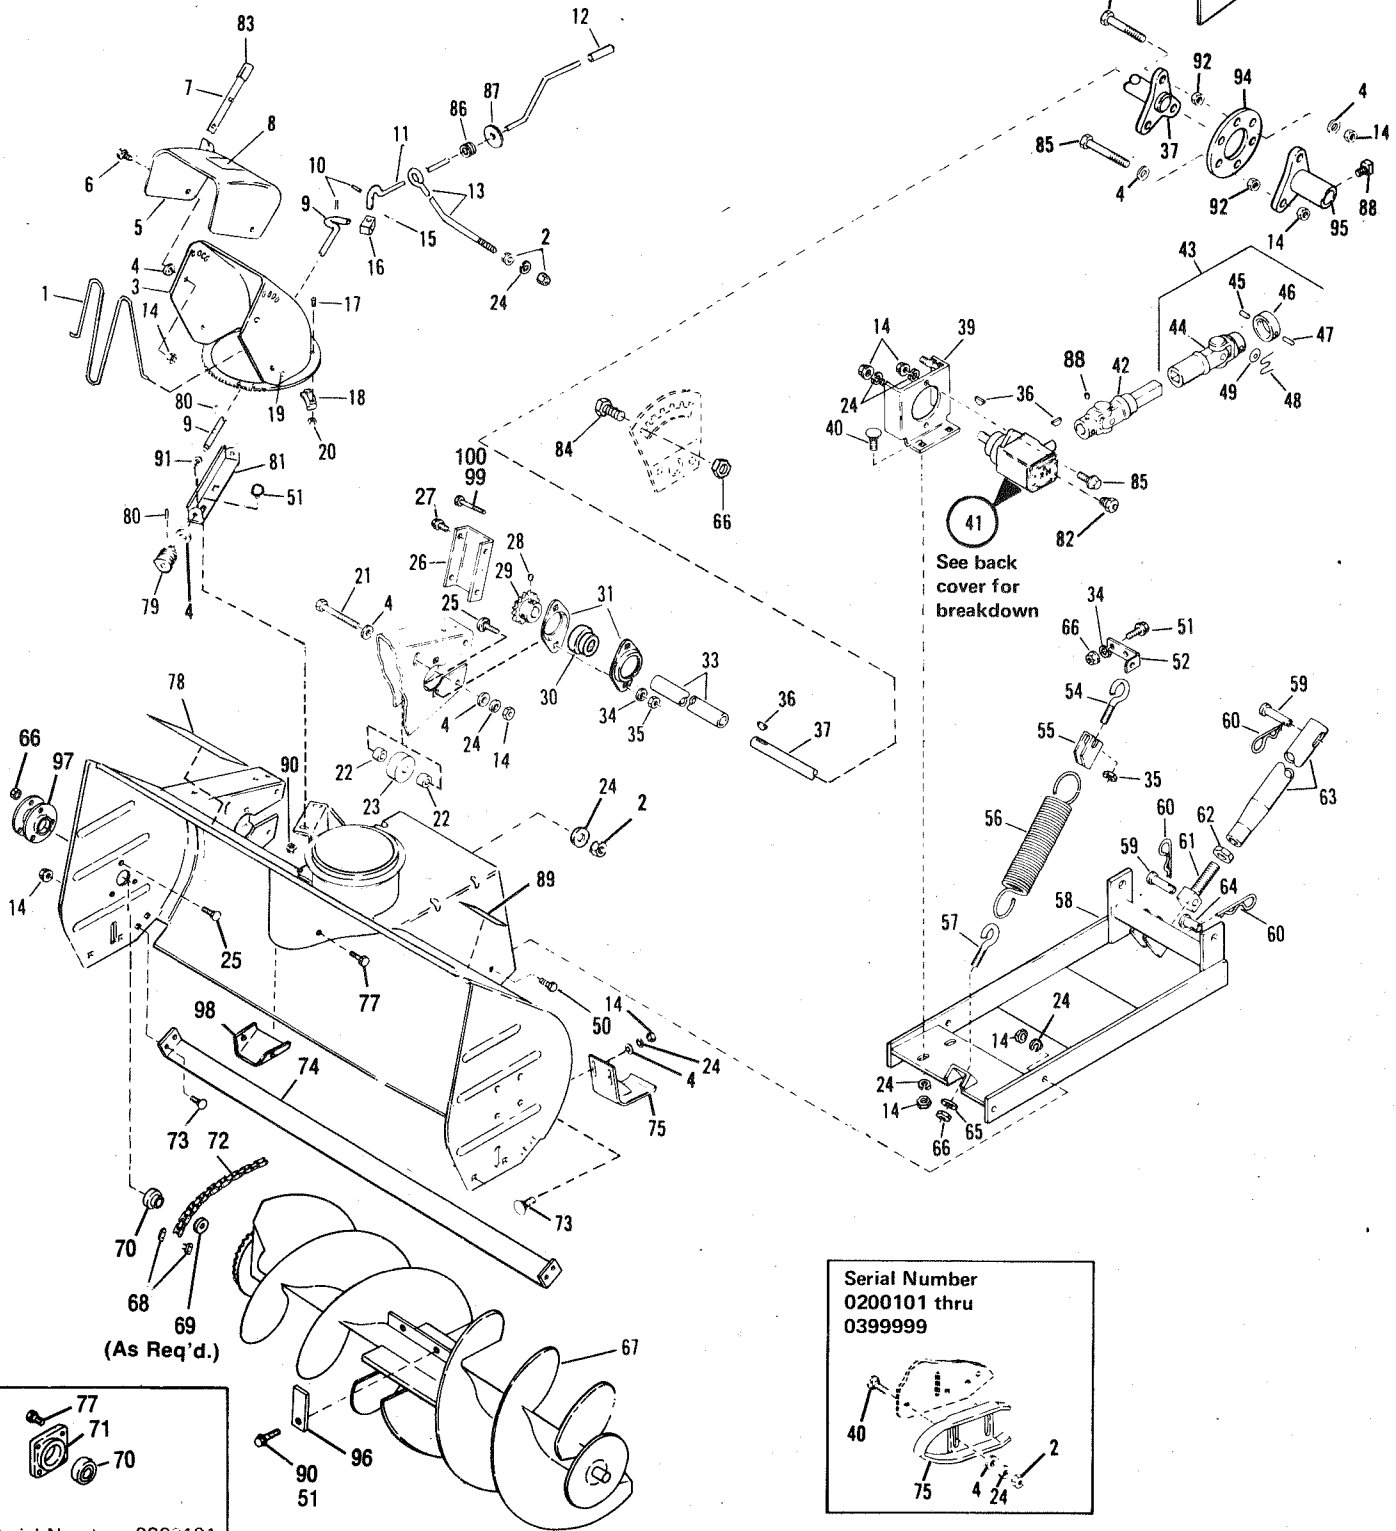


Bolens[®]

**Snow Thrower
Attachment**

Model 18311

Serial Number 0200101
thru 0699999

Parts List

SNOW THROWER ATTACHMENT

See back cover for breakdown

Figure 1. COMPLETE ASSEMBLY

SNOW THROWER ATTACHMENT

MODEL 18311

REF. NO.	PART NO.	DESCRIPTION	NO. REQ'D
1	794219	Head Assembly, R.H. (Incl. Nos. 2 thru 17)	1
2	786029	Cap & Seal Assembly, Ret. Incl. No. 4)	1
3	792026	Screw, Hex. Hd., 1/4-20 x 7/8.	4
4	788031	Seal, Oil.	1
5	788030	Gasket, Cap	1
6	780034	Bearing, Ball.	3
7	776125	Shaft, Input Pinion	1
8	778046	Gear, Miter.	2
9	788018	Ring, Snap.	2
10	780024	Bearing, Ball.	3
11	788029	Seal, Oil.	1
12	788019	Ring, Snap.	1
13	770026	Housing, Right Angle Drive.	1
14	776060A	Shaft, Output.	1
15	788028	Gasket, Cover.	1
16	772067	Cover, Right Hand.	1
17	792025	Screw, Pan Hd. Self Tap, 10-24 x 1/2	4