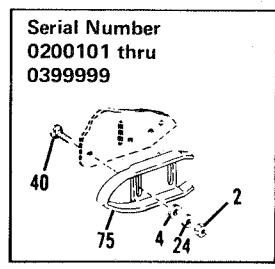


Bolens[®]

**Snow Thrower
Attachment**

Model 18311

Serial Number 0200101
thru 0699999

Parts List

SNOW THROWER ATTACHMENT

See back cover for breakdown

Figure 1. COMPLETE ASSEMBLY

SNOW THROWER ATTACHMENT

MODEL 18311

REF. NO.	PART NO.	DESCRIPTION	NO. REQ'D
1	794219	Head Assembly, R.H. (Incl. Nos. 2 thru 17)	1
2	786029	Cap & Seal Assembly, Ret. Incl. No. 4)	1
3	792026	Screw, Hex. Hd., 1/4-20 x 7/8.	4
4	788031	Seal, Oil.	1
5	788030	Gasket, Cap	1
6	780034	Bearing, Ball.	3
7	776125	Shaft, Input Pinion	1
8	778046	Gear, Miter.	2
9	788018	Ring, Snap.	2
10	780024	Bearing, Ball.	3
11	788029	Seal, Oil.	1
12	788019	Ring, Snap.	1
13	770026	Housing, Right Angle Drive.	1
14	776060A	Shaft, Output.	1
15	788028	Gasket, Cover.	1
16	772067	Cover, Right Hand.	1
17	792025	Screw, Pan Hd. Self Tap, 10-24 x 1/2	4