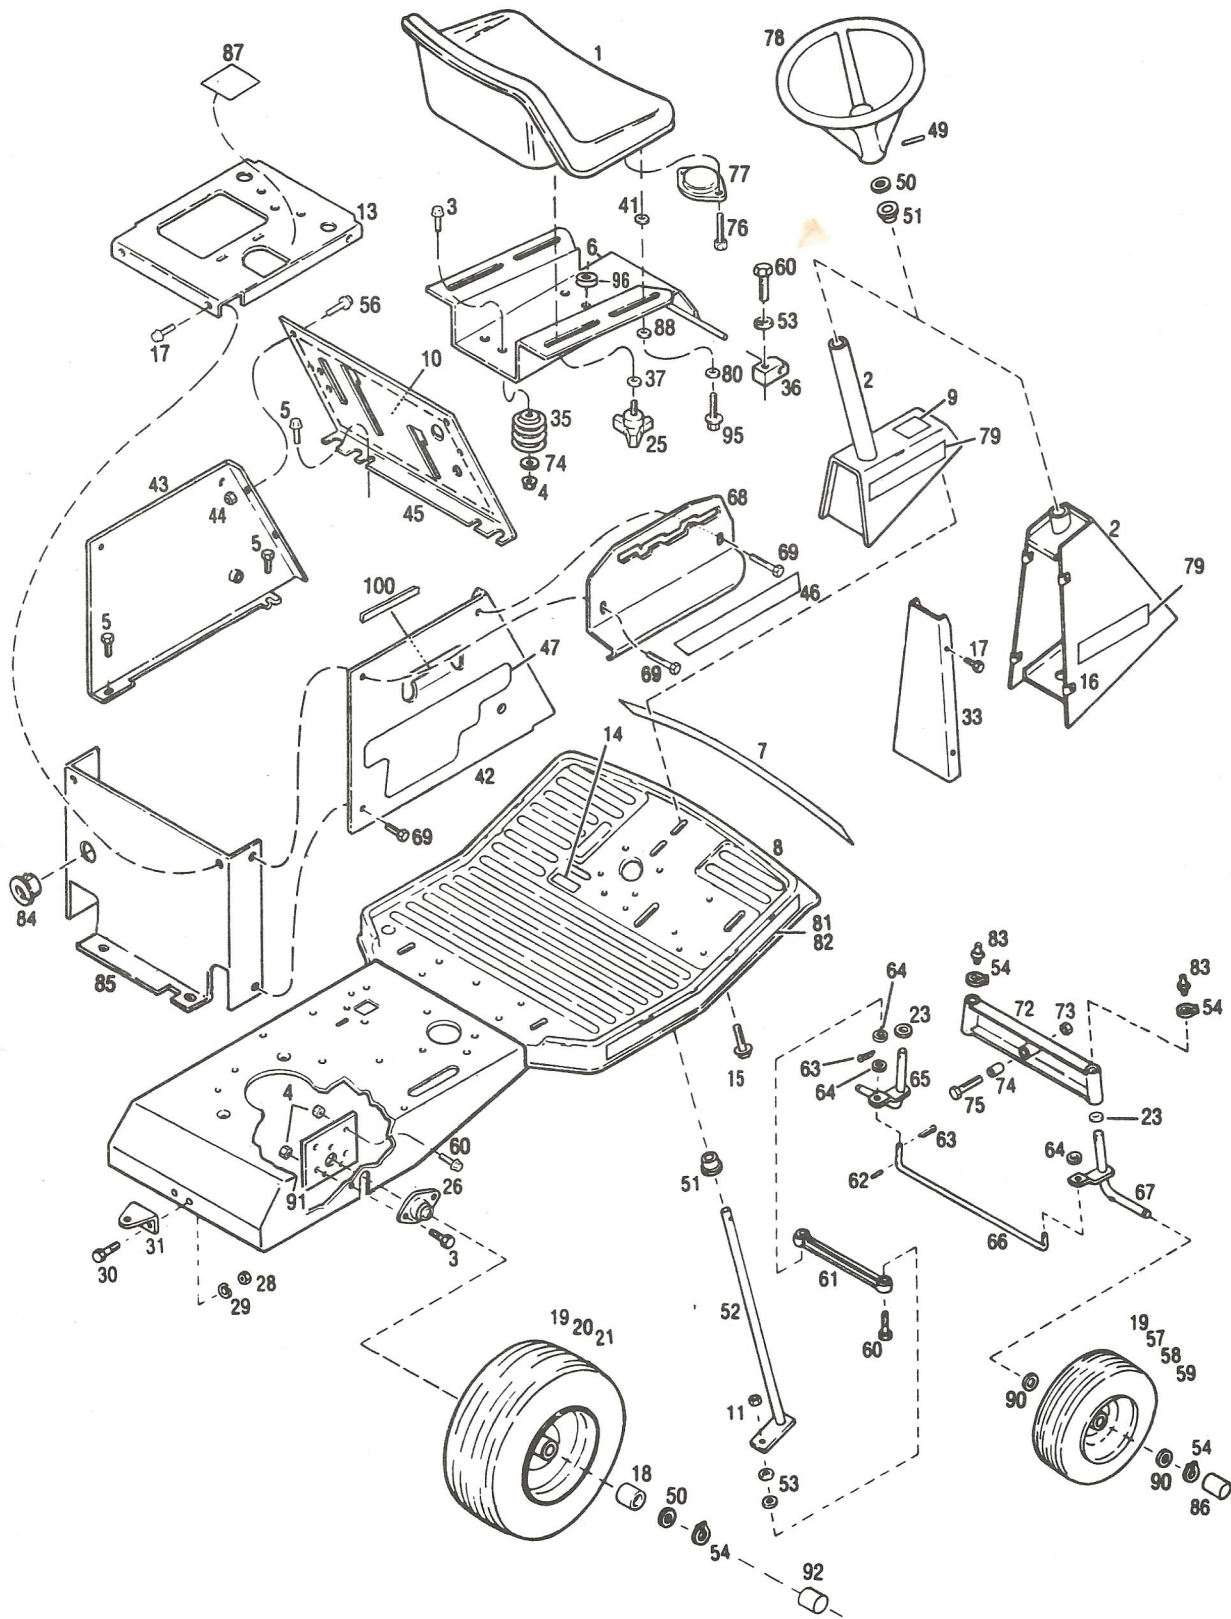

BOLENS REAR ENGINE RIDING MOWER

S/N 130550100101-130550199999
S/N 130560100101-130560199999
S/N 130570100101-130570199999
S/N 130670100101-130670199999
S/N 130680100101-130680199999

13055, 13056, 13057, 13067 & 13068

Ref #	Part #	Description	Qty.	Ref #	Part #	Description	Qty.
1	1756861	Seat (B) (C) (D) (F)	1	51	1723994	Steering Bearing	2
	1757363	Seat (E)	1	52	1749679021	Steering Shaft Assembly	1
2	1735885021	Column Supp. Assembly (B) (C) (D)	1	53	1107382	Flat Washer, 5/16	6
	1750314021	Column Supp. Assembly (E) (F)	1	54	1185649	Retaining Ring	4
3	1186347	Flange Screw, 3/8-16 x 1	6	56	1185894	Rd. Hd. Screw, 1/4-20 x 1/2	4
4	1186393	Flange Nut, 3/8-16	6	57	1763670	Wheel Only (C) (D) (E) (F)	2
5	1724491	Thd. Form. Screw, 5/16-18 x 3/4	8		1756406	Wheel Only (B)	2
6	1760963001	Seat Support	1	58	1763671	Tire 11-4.0 x 5 (C) (D) (E) (F)	2
7	1756409	Logo Decal	1		1756445	Tire 4.10/3/50 x 4 (B)	2
8	1762744021	Frame Assembly	1	59	1724156	Inner Tube	2
9	1900333	Decal, USA	1	60	1100808	Hex Screw, 5/16-18 x 1-1/4	4
10	1764355	Decal, Consol.	1	61	1759369	Arm Link	1
11	1732499	Locknut, 5/16-18	3	62	1704692	Roll Pin, 1/4 x 1	2
13	1763447021	Panel Assembly, Top Seat	1	63	1100350	Cotter Pin, 1/8 x 1	3
14	1756263	Brake Decal	1	64	1752551	Spacer	1
15	1186329	Flange Screw, 5/16-18 x 3/4	3	65	1755937	L.H. Spindle Assembly	1
16	1185456	Speed Nut 1/4-20 (E) (F)	4	66	1749677	Tie Rod	1
17	1186308	Flange Screw, 1/4-20 x 5/8	4	67	1755936	R.H. Spindle Assembly	1
18	1733707	Spacer	2	68	1761050021	Shift Quadrant	1
19	1718086	Valve Assembly	4	69	1186327	Flange Screw, 5/16-18 x 1/2	4
20	1763672	Wheel Only (C) (D) (E) (F)	2	72	1752553021	Front Axle Assembly	1
	1756606	Wheel Only (B)	2	73	1110110	Locknut, 1/2-13	1
21	1763673	Tire, 16/6.50 x 8 (C) (D) (E) (F)	2	75	1100075	Hex Screw, 1/2-13 x 2-1/4	1
	1756444	Tire, 4.80 x 4 x 8 (B)	2	76	1755349	Screw, 1/4-20 x 5/8	2
25	1734269	Knob	2	77	1752506	Seat Switch	1
26	1741143	Pillow Block Bearing	2	78	1727418	Steering Wheel	1
28	1186261	Hex Nut, 1/2-13 - not on (B)	2	79	1756413	Decal, Model (B)	2
29	1100245	Flat Washer, 1/2 - not on (B)	2		1756415	Decal, Model (C) (D)	2
30	1100054	Hex Screw, 1/2-13 x 1 - not on (B)	2		1762836	Decal, Model (E) (F)	2
31	1736145021	Hitch - not on (B)	1		1762836	Decal, Model (A)	2
33	1750313021	Rear Panel (E) (F)	1	80	1705793	Nylon Washer	1
35	1755449	Spring, Compression	2	81	1756411	Stripe Decal, R.H. (C) (D) (E) (F)	1
36	1753911	Block, Pivot	2	82	1756412	Stripe Decal, L.H. (C) (D) (E) (F)	1
37	1107383	Flat Washer, 3/8	2	83	1731504	Grease Fitting	2
41	1893445	Flat Washer	2	84	1729587	Snap Bushing	1
42	1762531021	Console Support R.H.	1	85	1762874021	Rear Panel Support	1
43	1762532021	Console Support L.H.	1	86	1761762	Cap, Protector (front) - not on (B)	4
44	1186389	Flange Nut, 1/4-20	4	87	1761581	Decal, Fuel	1
45	1762498021	Control Console	1	88	1706782	Wave Washer	3
46	1761051	Decal, Shift	1	90	1185830	Flat Washer, 3/4 x 1-3/8	2
47	1761568	Decal, Logo (B) (C) (D) (E) (F)	2	91	1763223021	Doubler Plate	2
	1763743	Decal, Logo (E)	2	92	1756458	Cap, Protector - not on (B)	2
49	1185279	Roll Pin, 1/4 x 2-1/4	1	95	1754125	Shoulder Bolt	2
50	1708012	Flat Washer	1-3	96	1755487	Grommet	2
				100	1761091	Trim	1

(B) 13055   (D) 13057   (F) 13068
(C) 13056   (E) 13067