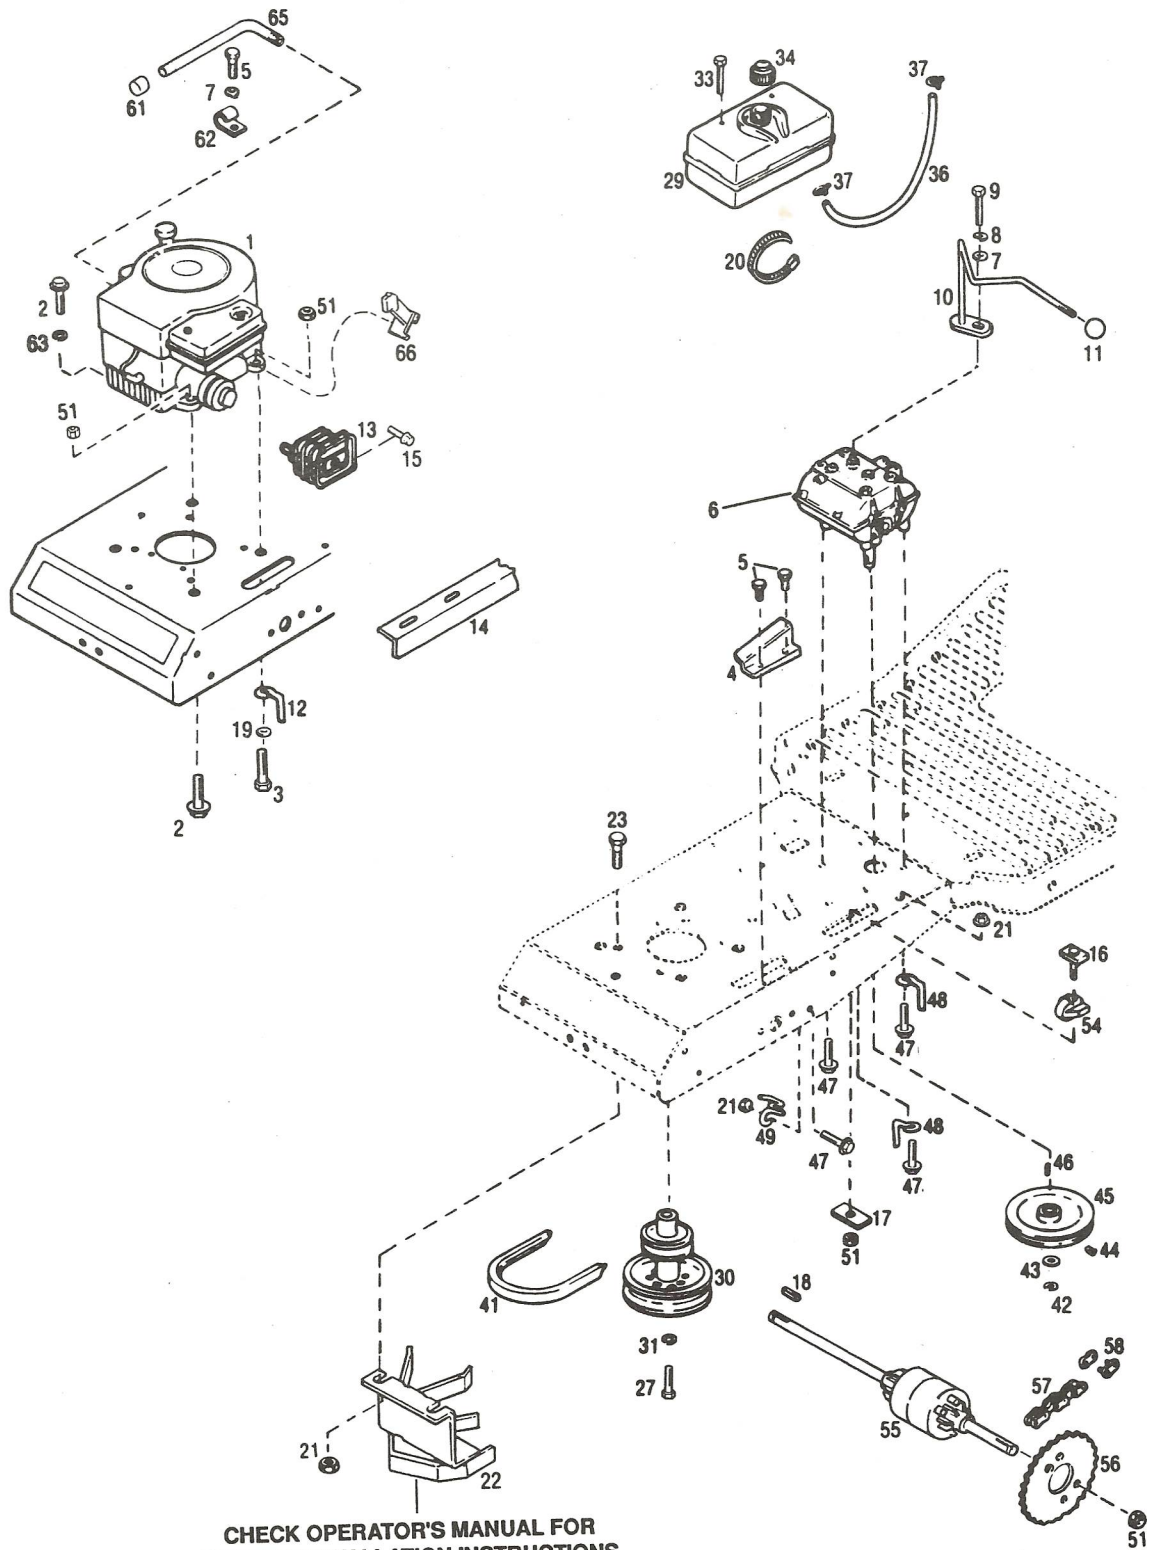

BOLENS REAR ENGINE RIDING MOWER

S/N 130550100101-13055019999
S/N 130560100101-13056019999
S/N 130570100101-13057019999
S/N 130670100101-13067019999
S/N 130680100101-13068019999

**CHECK OPERATOR'S MANUAL FOR
PROPER INSTALLATION INSTRUCTIONS**

Ref #	Part #	Description	Qty.	Ref #	Part #	Description	Qty.
1	*	Briggs & Stratton Engine		29	1755625	Fuel Tank (Incl. Ref. No. 34)	1
		Model 191707 (B)	1	30	1762423	Engine Pulley	1
		Model 193707 (C) (D)	1	31	1100244	Lockwasher, 7/16	1
		Model 281707 (E) (F)	1	33	1737969	Fuel Tank Screw	2
2	1100799	Hex Screw, 5/16-18 x 1-1/2 (Rear)	2	34	1755541	Fuel Cap	1
3	1100779	Hex Screw, 5/16-18 x 1-3/4 (Front L.H.)	1	36	1728878	Fuel Line	1
4	1736224	Chain Guard	1	37	1761190	Hose Clamp	2
5	1724492	Flange Screw, 1/4-20 x 1/2	3	41	1731719	V-Belt, 51-1/4" (51.28)	1
6	**	Transmission (see breakdown, p. 14) Tecumseh Model 700-053	1	42	1118808	Retaining Ring	1
7	1107381	Flat Washer, 1/4	2	43	1705092	Flat Washer, 5/8	1
8	1100241	Lockwasher, 1/4	1	44	1185596	Set Screw, 5/16-18 x 5/16	2
9	1100002	Hex Screw, 1/4-28 x 3/4	1	45	1736489	Transmission Sheave	1
10	1763214	Shift Handle Assembly	1	46	1104436	Woodruff Key, 3/16 x 3/4	1
11	1706756	Knob	1	47	1186329	Flange Screw, 5/16-18 x 3/4	4
12	1758392	Belt Guide	1	48	1763177	Belt Guide	2
13	1758215	Muffler Guard (D)	1	49	1736046	Chain Guide	1
14	1758452	Stiffener	1	51	1732499	Locknut, 5/16-18	10
15	1756119	Screw, Tapping #8-18 (A)	3	54	1755376	Chain Tightener	1
16	1756163	Sq. Hd. Bolt, 5/16-18 x 1-1/2	1	55	1763098	Differential Assembly	1
17	1755068	Chain Tightening Plate	1	56	1763635	48T Sprocket	1
18	1104335	Sq. Key, 3/16 x 2	2	57	1762833	Drive Chain	1
19	1107382	Flat Washer, 5/16	2	58	1749068	Connector Link	1
20	1735531	Tie, Cable	1	61	1745688	Pipe Cap	1
21	1186391	Flange Nut, 5/16-18	3	62	1758175	Clip	1
22	1762735021	Belt Guide Ass'y	1	63	1110645	Inter. Lock Washer	2
23	1103195	Hex Screw, 5/16-18 x 5/8	2	65	1763221	Drain Tube	1
27	1736485	Hex Screw, 7/16-20 x 1-1/4	1	66	1764005	Clip, Engine (D)	1

(B) 13055 (D) 13057 (F) 13068
(C) 13056 (E) 13067

- Purchase from your local Briggs and Stratton outlet.
- 1/2 link for drive chain is 1759145.