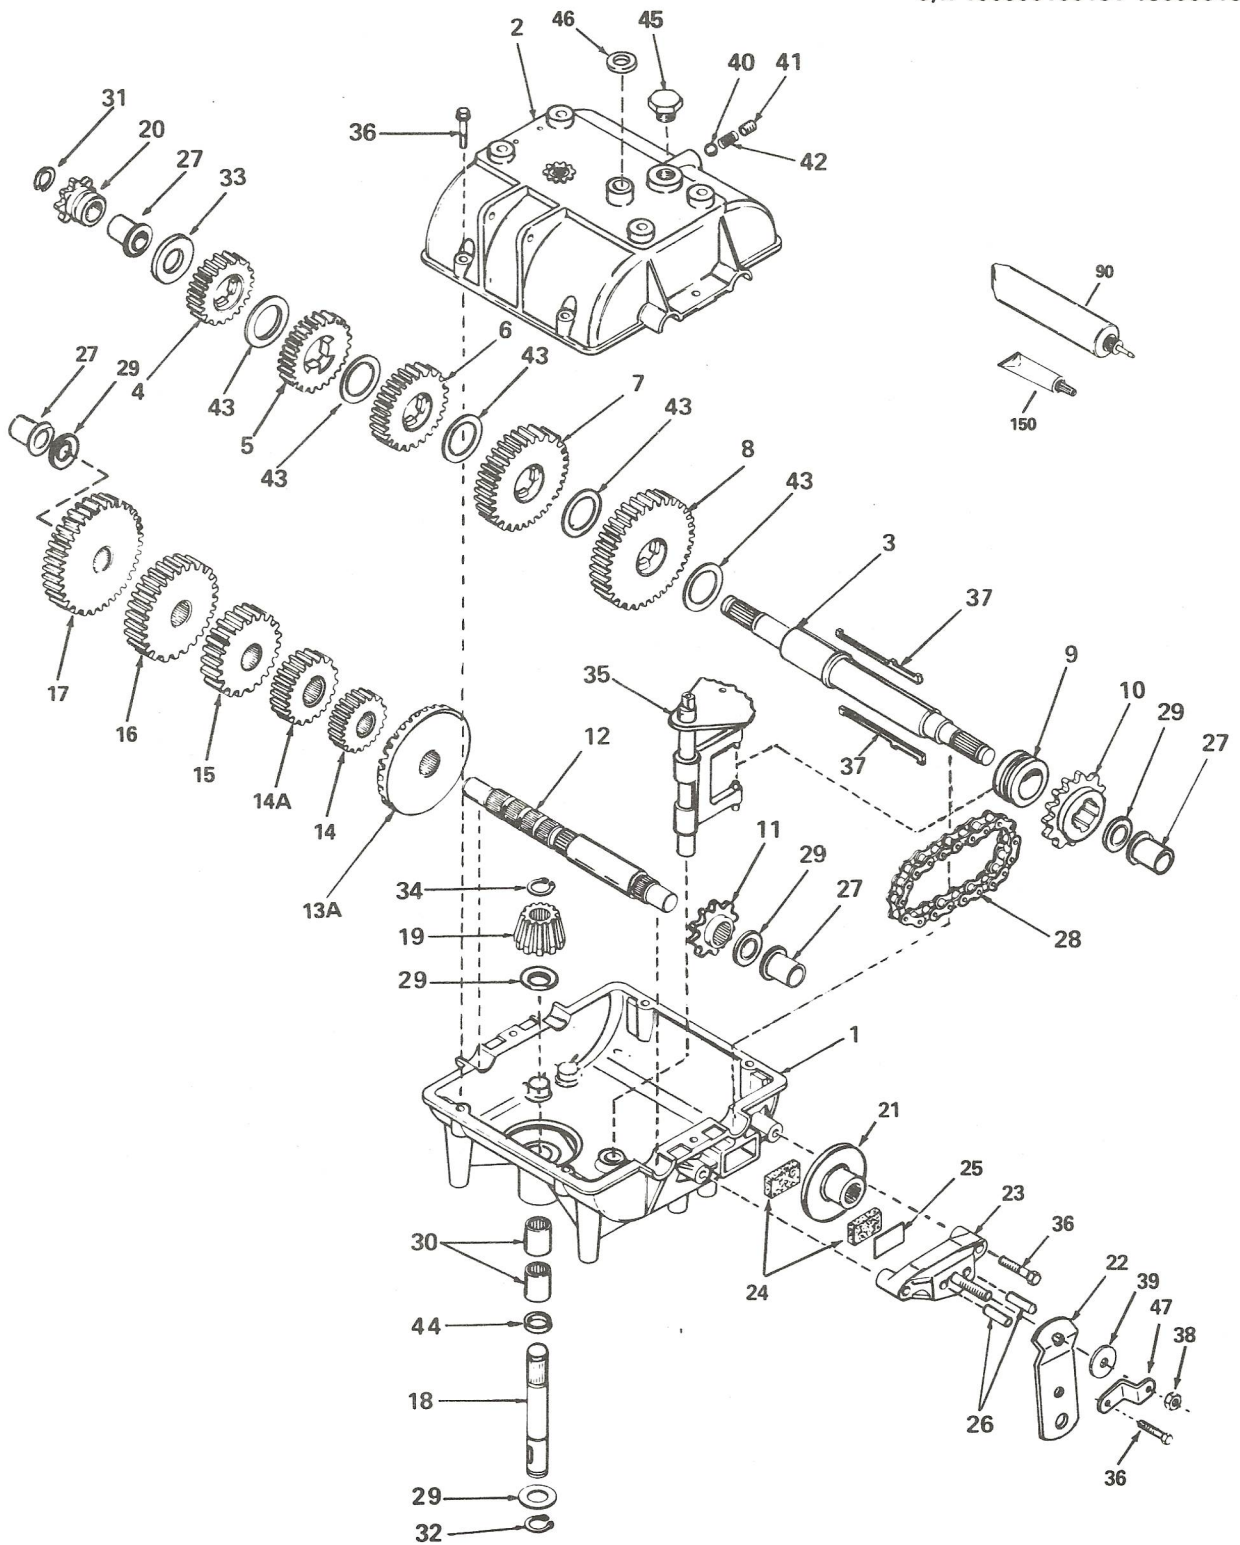

TECUMSEH TRANSMISSION—MODEL 700-053

S/N 130550100101-130550199999
S/N 130560100101-130560199999
S/N 130570100101-130570199999
S/N 130670100101-130670199999
S/N 130680100101-130680199999

Order all parts through your local Tecumseh Power Products Outlet.

Ref #	Part #	Description	Qty.	Ref #	Part #	Description	Qty.
1	770061A	Transmission Case	1	26	786026	Dowel Pin	2
2	772083A	Transmission Cover	1	27	780105A	Flanged Bushing	4
3	776217	Output and Brake Shaft	1	28	786081	Roller Chain (No. 41 chain, 24 links)	1
4	778121A	Spur Gear (20 teeth)	1	29	780072	Thrust Washer	5
5	778122A	Spur Gear (22 teeth)	1	30	780086	Needle Bearing	2
6	778123A	Spur Gear (25 teeth)	1	31	792072	Retaining Ring	1
7	778124A	Spur Gear (30 teeth)	1	32	792035	Retaining Ring	1
8	778125	Spur Gear (35 teeth)	1	33	7800109	Washer	1
9	784266	Shift Collar	1	34	788040	Retaining Ring	1
10	786083	Sprocket (18 teeth)	1	35	784267	Shift Rod and Fork Assembly	1
11	786082	Sprocket (9 teeth)	1	36	792073	Flanged Hex Hd. Thd Form. Screw, 1/4-20 x 1-1/4	8
12	776134	Counter Shaft	1	37	792089A	Key	2
13A	778137A	Bevel Gear (42 teeth)	1	38	792075	Lock Nut, 5/16-24	1
14	778136	Spur Gear (15 teeth)	1	39	792076	Flat Washer, 5/16	1
14A	778126A	Spur Gear (20 teeth)	1	40	792077	Steel Ball, 5/16	1
15	778127A	Spur Gear (25 teeth)	1	41	792078	Set Screw, 3/8-16 x 3/8	1
16	778128A	Spur Gear (28 teeth)	1	42	792079	Spring	1
17	778129A	Spur Gear (30 teeth)	1	43	780108	Thrust Washer	5
18	776333	Input Shaft	1	44	792001	Square Cut Ring	1
19	778113A	Input Bevel Pinion	1	45	792074	Threaded Plug	1
20	786047	Sprocket (8 teeth)	1	46	788069	Square Cut Seal	1
21	790003	Brake Disk	1	47	786086	Brake Lever Bracket	1
22	790013	Brake Lever	1	90	788067B	Grease (32 oz. Bentonite)	1
23	790025	Brake Pad Holder	1	150	510334	Gasket Eliminator	1
24	790006	Brake Pad	2				
25	790007	Brake Pad Plate	1