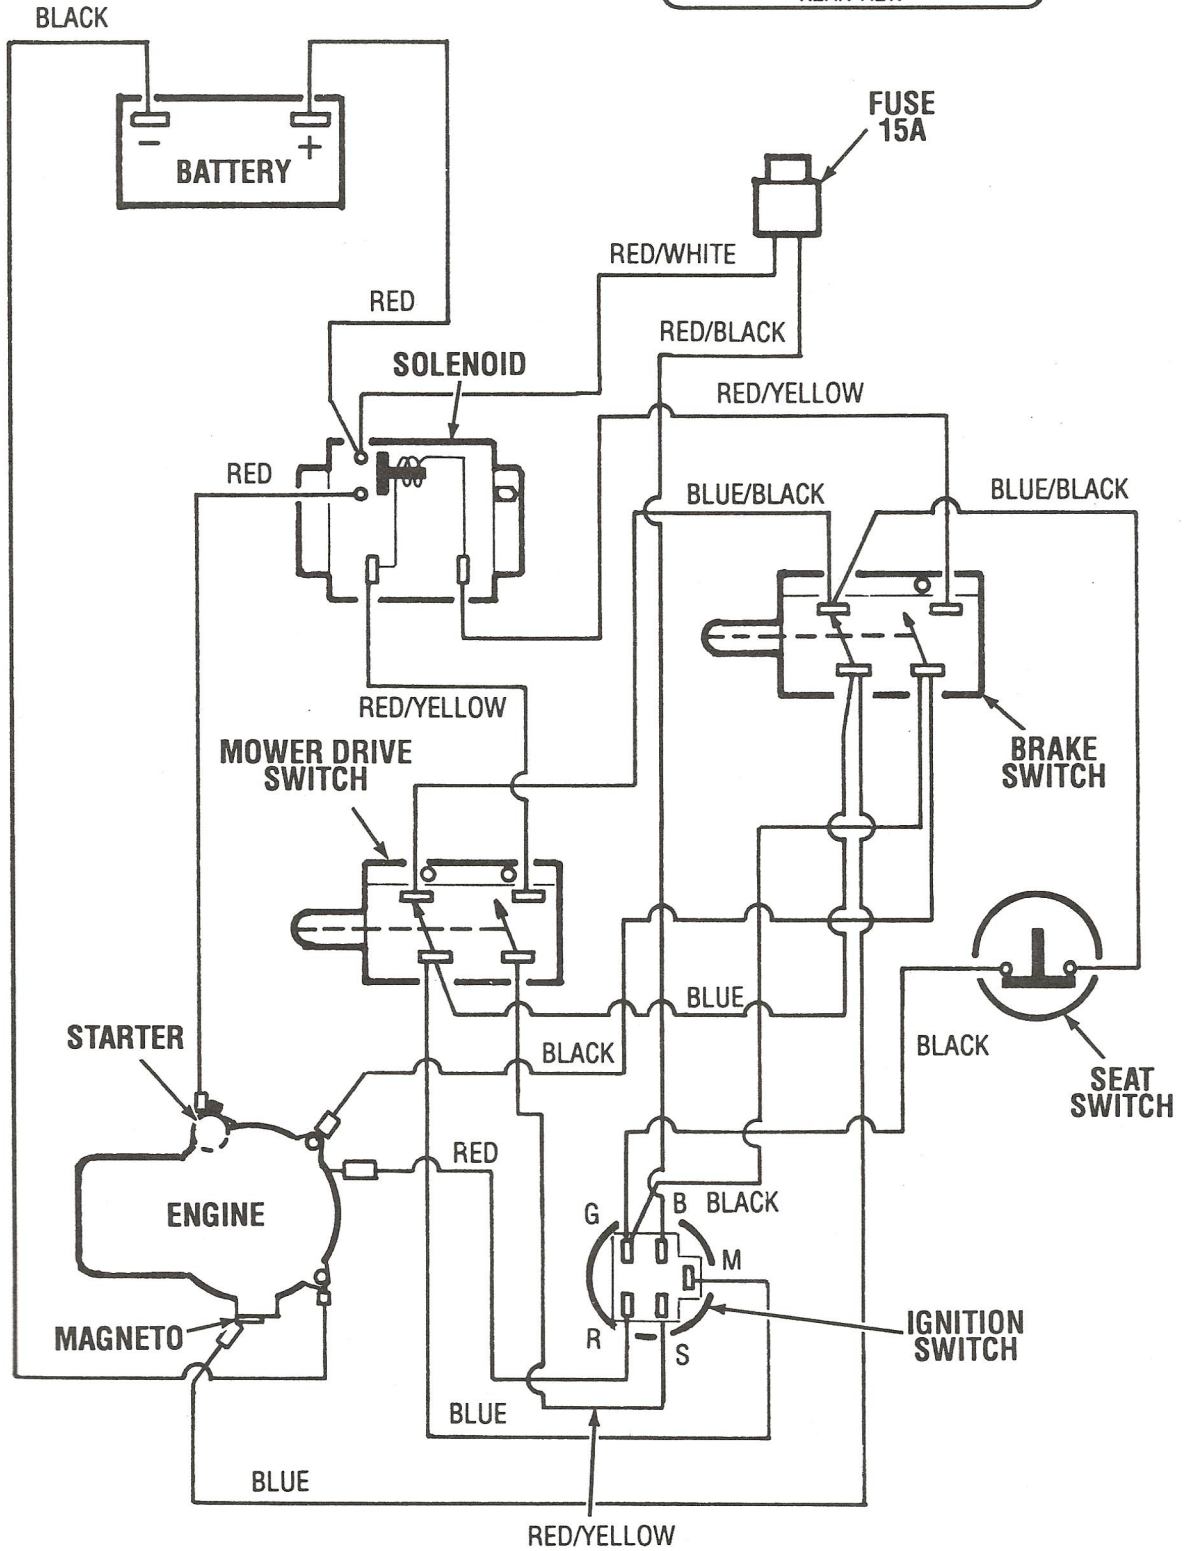

WIRING DIAGRAM