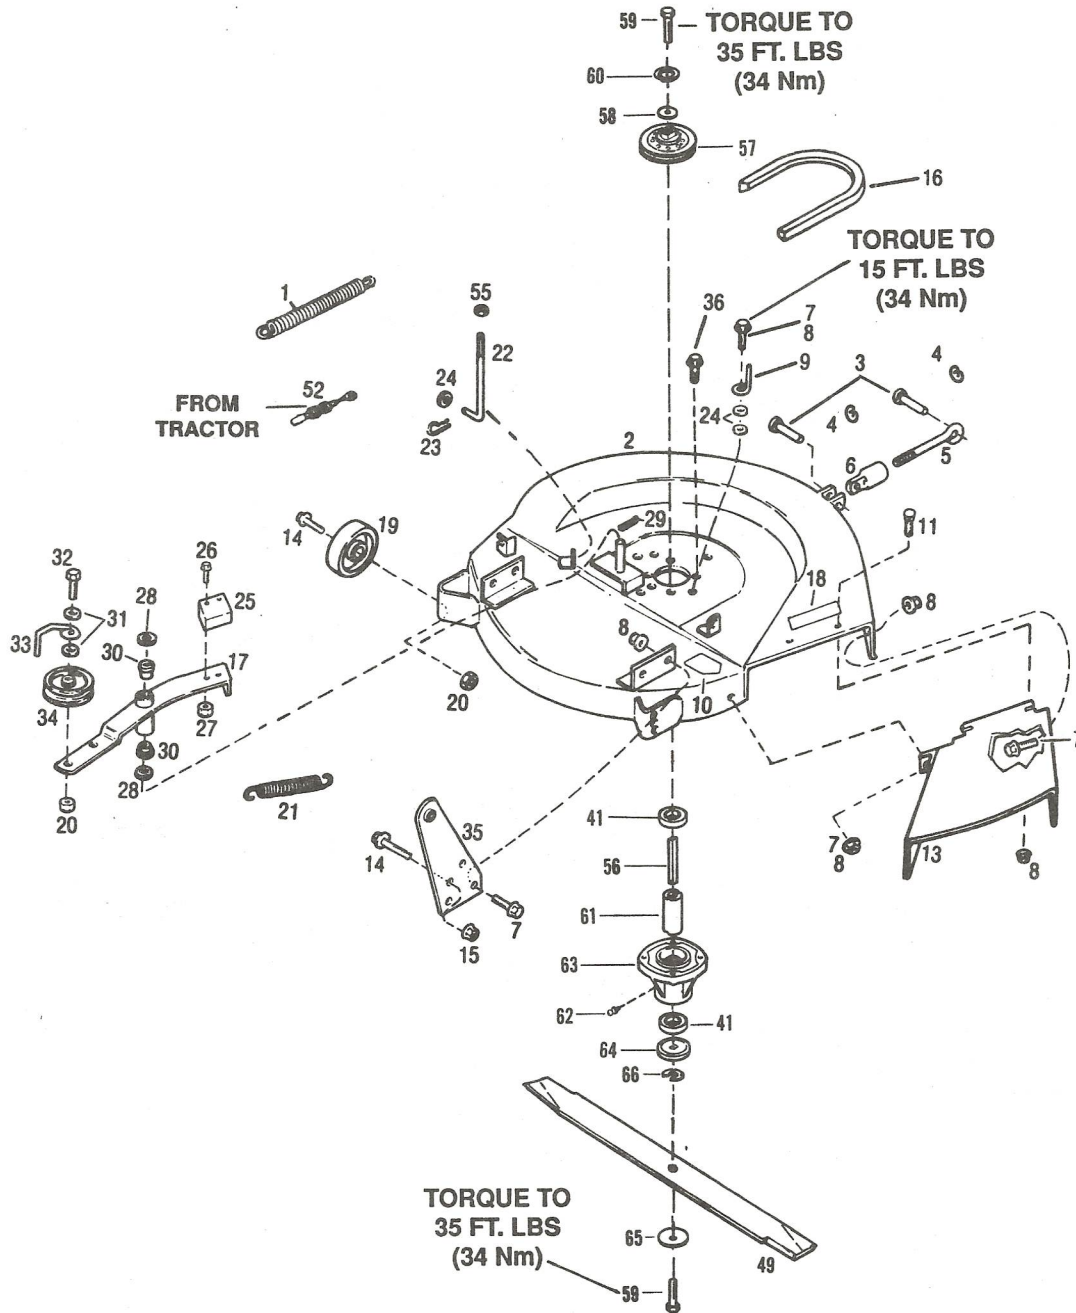

WIRING DIAGRAM

BOLENS 28 INCH SIDE DISCHARGE MOWER DECK

S/N 130550100101-130550199999

S/N 130560100101-130560199999

S/N 130570100101-130570199999

Ref #	Part #	Description	Qty.
1	1756595	Extension Spring.....	1
2	1764573	Base Assembly, Mower w/decals (incl. ref. #'s 10 & 18).....	1
3	1758131	Pin, Clevis 1/2	2
4	1751908	Circle Cotter	2
5	1764014	Rod, End	1
6	1763794	Rod, End	1
7	1186329	Screw, Flange 5/16-18 x 3/4	7
8	1186391	Nut, Flange 5/16-18.....	9
9	1746525	Guide, Belt.....	1
10	1739687	Decal, Danger.....	1
11	1186098	Bolt, Carriage 5/16-18 x 3/4	2
13	1753998	Deflector, Discharge.....	1
14	1763219	Screw, Shoulder 3/8-16	4
15	1186393	Nut, Flange 3/8 - 16.....	2
16	1763173	Belt, V, 68-3/4"	1
17	1762710	Arm Assembly, Idler.....	1
18	1763407	Decal, Danger.....	1
19	1763703	Wheel, Gage.....	2
20	1733398	Nut, Toplock 3/8-16	3
21	1700401	Spring, Extension	1
22	1762712	Rod, Lift	2
23	1703011	Cotter, Spring.....	2
24	1107382	Washer, Flat 5/16	2
25	1762713	Pad, Brake.....	1
26	1747939	Screw, Hex. Mach. #10-24 x 1 1/4.....	2

Ref #	Part #	Description	Qty.
27	1185985	Nut, Hex. Keps #10-24	2
28	1702646	Washer	4
29	1100349	Pin, Cotter 1/8 x 3/4	1
30	1715538	Nyliner, Flange	2
31	1100256	Washer, Flat 3/8	2
32	1100049	Screw, Hex. Hd. 3/8-16 x 2-1/4.....	1
33	1763752	Guide, Belt.....	1
34	1764001	Pulley, Idler	1
35	1762800001	Plate, Lift.....	2
36	1766984	Screw, Fl. Thd. Forming 5/16-18 x 3/4	4
41	1185574	Bearing, Ball	2
49	1765620	Blade, Mower (A) (B)	1
	1765621	Blade, Mower (C)	1
52	1747926	Cable, Assembly.....	1
55	1110107	Locknut, 5/16.....	1
56	1765027	Spindle Shaft	1
57	1765618	Sheave Assembly	1
58	1100265	Flat Washer	1
59	1765196	Hex Hd. Screw, 1/2-14 x 1	2
60	1100244	Lock Washer	1
61	1765619	Spacer	1
62	1185976	Grease Fitting	1
63	1765092	Spindle Housing	1
64	1765029	Blade Spacer	1
65	1765197	Belleville Washer	1
66	1185649	Retaining Ring	1