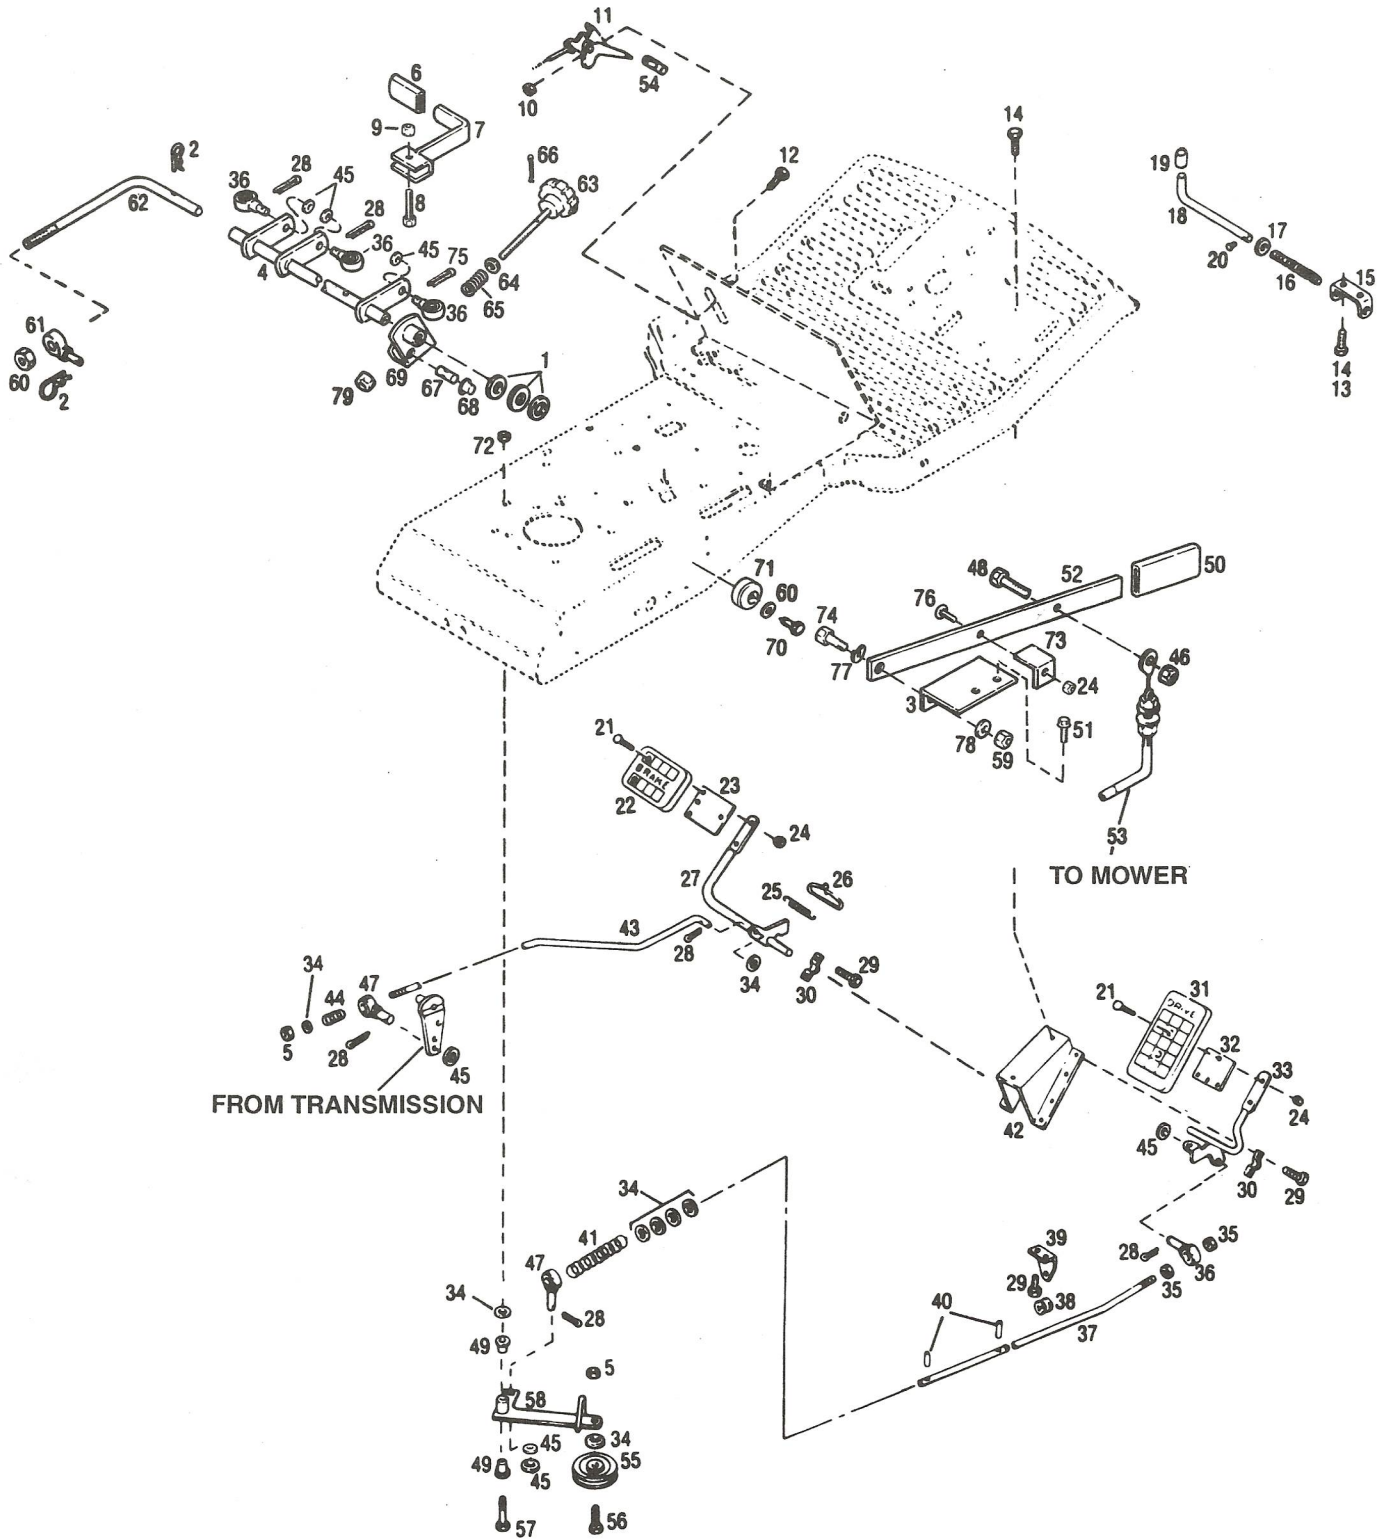

BOLENS REAR ENGINE RIDING MOWER

S/N 130550100101-130550199999
S/N 130560100101-130560199999
S/N 130570100101-130570199999
S/N 130670100101-130670199999
S/N 130680100101-130680199999

Ref #	Part #	Description	Qty.	Ref #	Part #	Description	Qty.
1	1107385	Flat Washer, 1/2	1-3	41	1728908	Compression Spring	2
2	1703011	Hitch Pin	4	42	1735827	Support Ass'y	1
3	1763445021	Bracket, PTO Pivot	1	43	1729404	Brake Rod	1
4	1762551021	Lift Assembly	1	44	1728907	Compression Spring	1
5	1733398	Locknut, 3/8-16	2	45	1107382	Flat Washer, 5/16	4
6	1734591	Handle Grip	1	46	1734398	Locknut, 1/4-20	1
7	1762797	Lift Handle Ass'y	1	47	1751848	Swivel	2
8	1100799	Hex Screw, 5/16-18 x 1-1/2	1	48	1100069	Hex Screw, 1/4-20 x 1 - not on (I)	1
9	1732499	Locknut, 5/16-18	2	49	1715538	Flanged Bearing	2
10	1185985	Keps Nuts, No. 10-24	2	50	1734591	Handle Grip	1
11	1744070	Throttle Control	1	51	1740496	Screw, Thread Forming 5/16-18 x 5/8	2
12	1115815	Machine Screw, No. 10-24 x 5/8	2	52	1763443	PTO Handle	1
13	1186391	Flange Nut, 5/16-18	2	53	1747926	Cable Assembly (B) (C) (D)	1
14	1186327	Flange Screw, 5/16-18 x 1/2	4		1762507	Cable Assembly (E) (F) (included with mower)	1
15	1735822	Brake Lock Bracket	1	54	1719268	Control Knob	1
16	1706930	Compression Spring	1	55	1710567	Idle Pulley	1
17	1707397	Washer	1	56	1100047	Hex Screw, 3/8-16 x 1-1/2	1
18	1724305	Brake Lock Rod	1	57	1736221	Shoulder Bolt	1
19	1724230	Grip	1	58	1736220021	Idle Arm Assembly	1
20	1724751	Drive Screw, No. 8 x 3/8	1	59	1110108	Locknut, 3/8-16	2
21	1186073	Carriage Bolt, 1/4-20 x 1-1/4	4	60	1103959	Flat Washer	2
22	1724309	Brake Pedal	1	61	1756467	Pivot Block	2
23	1724418021	Spacer	1	62	1756301	Lift Link	2
24	1186389	Flange Nut, 1/4-20	4	63	1762813	Knob, Adjusting	1
25	1892471	Extension Spring	1	64	1737957	Washer, Nylon	1
26	1724961	Link	1	65	1721492	Spring, Compression	1
27	1724298	Brake Lever Ass'y	1	66	1100346	Cotter Pin, 9/10 x 3/4	7
28	1185147	Cotter Pin, 3/32 x 1	4	67	1762814	Pivot	1
29	1724492	Screw, Thread Forming 1/4-20 x 1/2	14	68	1756952	Pushnut, 5/8	1
30	1735825	Clamp	4	69	1762549	Bracket Assembly, Pivot	1
31	1724310	Clutch Pedal	1	70	1185879	Pop Rivet, 3/16 x 3/8	2
32	1724798021	Spacer	1	71	1763081	Rubber Stop	2
33	1724300	Clutch Lever Ass'y	1	72	1733398	Locknut, 3/8-16	1
34	1107383	Flat Washer, 3/8	11	73	1763444	Arm Switch	1
35	1186259	Jam Nut, 3/8-16	2	74	1754125	Shoulder Bolt	1
36	1763814	Swivel	3	75	1717897	Hitch Pin	1
37	1727697	Clutch Rod	1	76	1185894	Screw, 1/4-20 x 1/2	3
38	1185585	Flip Grommet	1	77	1706782	Wave Washer	1
39	1762790	Bracket	1	78	1702646	Flat Washer, 1/2	1
40	1185479	Roll Pin, 3/32 x 5/8	3	79	1110108	Locknut, 3/8-15	1
				80	1185496	Locknut, Jam 1/2-13	2

(B) 13055 (D) 13057 (F) 13068
(C) 13056 (E) 13067