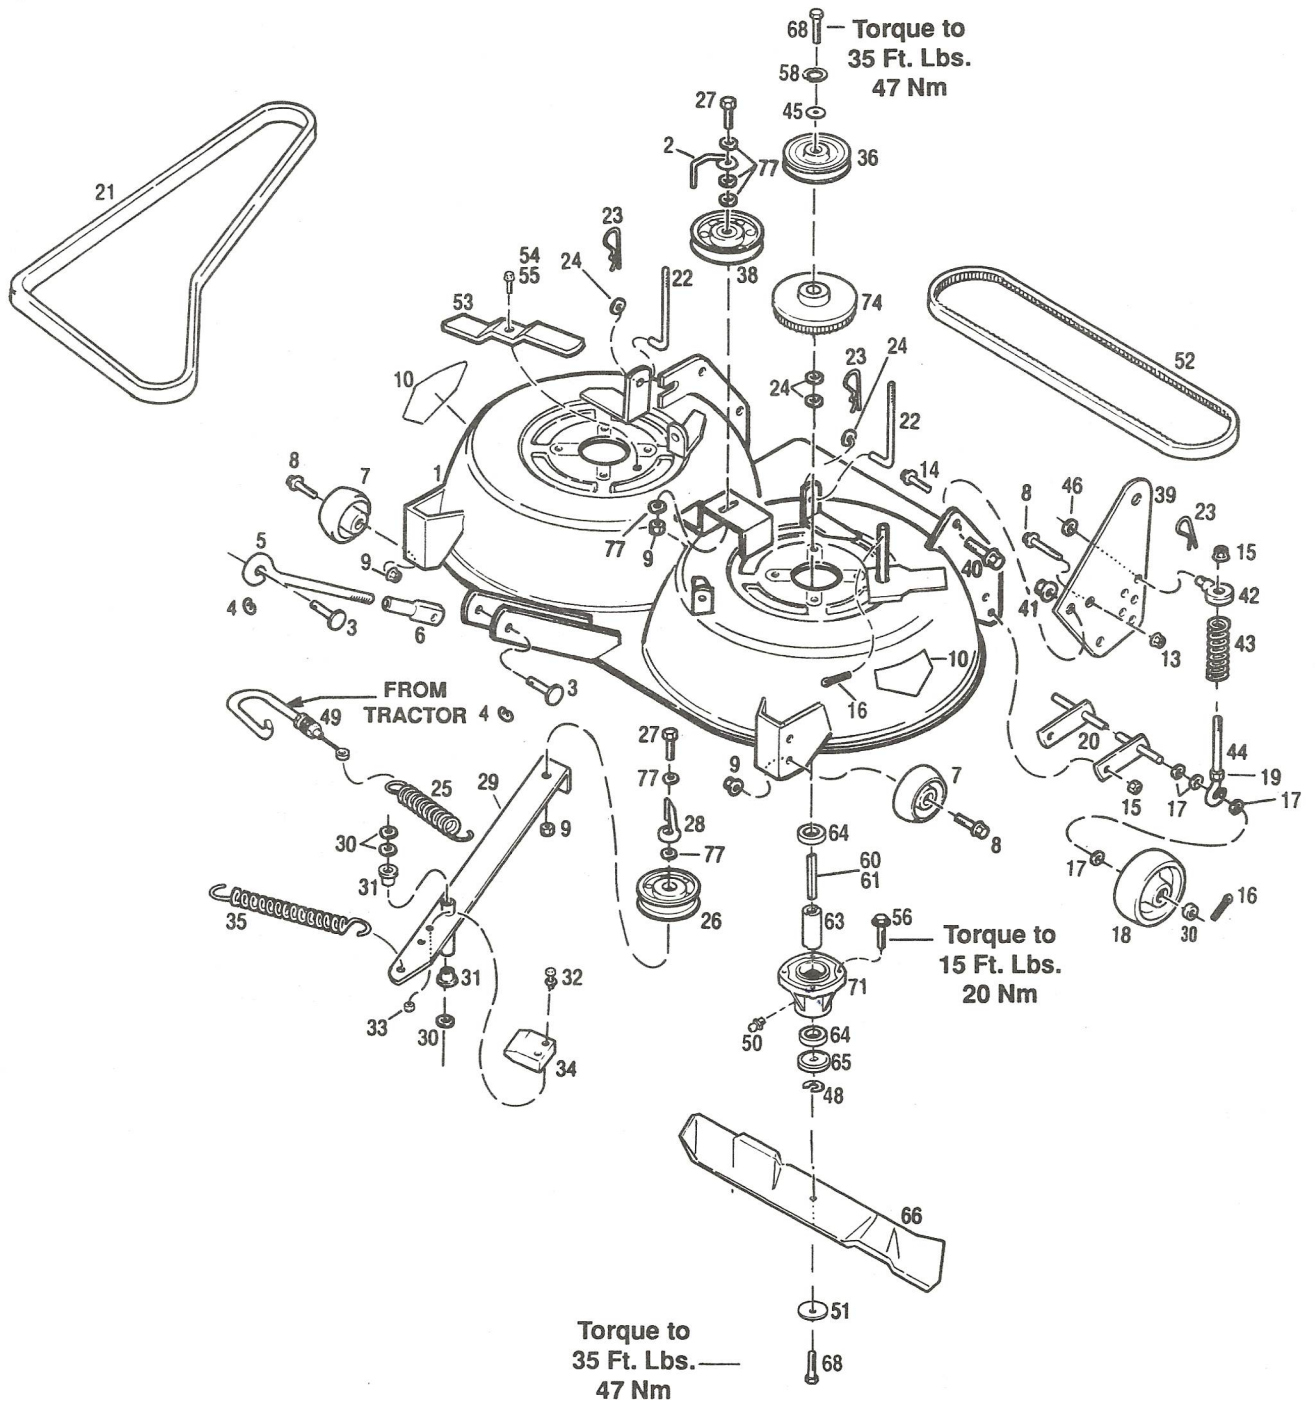

BOLENS 33 INCH MULCHING MOWER DECK

S/N 130040100101-130040199999
S/N 130670100101-130670199999
S/N 130680100101-130680199999

Ref #	Part #	Description	Qty.	Ref #	Part #	Description	Qty.
1	1767428	Base Assembly, Mower w/decals (incl. ref. # 10)	1	34	1762245	Pad, Brake	1
2	1760096	Guide, Belt	1	35	1762815	Spring, Extension	1
3	1758131	Pin, Clevis 1/2	2	36	1767388	Sheave	1
4	1751908	Cotter Circle	2	38	1726660	Pulley, Idler	1
5	1762574	Rod, End	1	39	1763711001	Plate, Lift	2
6	1763794	Rod, End	1	40	1186328	Fl. Screw, 5/16-18	4
7	1762138	Wheel, Anti-scalp	2	41	1186391	Fl. Nut, 3/8	4
8	1763219	Shoulder Screw, 3/8-16	4	42	1763814	Swivel	2
9	1733398	Top Lock Nut, 3/8-16	4	43	1763704	Spring, Compression	2
10	1739687	Decal, Danger	2	44	1763808	Eye Bolt	2
13	1186393	Fl. Nut, 3/8-16	2	45	1100265	Flat Washer, 7/16	2
14	1754125	Shoulder Bolt, 3/8-16	2	46	1803327	Flat Washer	2
15	1110108	Lock Nut, 3/8-16	4	48	1185649	Retaining Ring	2
16	1100346	Cotter Pin, 1/10 x 3/4	3	49	1762507	Cable, Assembly	1
17	1738490	Spacer	8	50	1185976	Grease Fitting	2
18	1763037	Wheel, Gage	2	51	1765197	Belleville Washer	2
19	1186233	Hex Nut, 1/2-13	2	52	1764995	Toothed Belt	1
20	1763710001	Axle Assembly, Gage Wheel	1	53	1765327	Tightener, Belt	1
21	1762820	V-Belt, 74"	1	54	1103196	Screw, 5/16-18 x 3/4	1
22	1742500	Rod, Lift	2	55	1732499	Top Lock Nut, 5/16-18	5
23	1703011	Cotter, Spring	4	56	1766984	Screw, 5/16-18 x 3--Type F	8
24	1107382	Flat Washer, 5/16	2	58	1100244	Lock Washer, 7/16	2
25	1756595	Spring, Extension	1	60	1765027	Shaft, Blade (LH)	1
26	1762794	Pulley, Idler	1	61	1766061	Shaft, Blade (RH)	1
27	1100048	Hex. Screw, 3/8-16 x 2	2	63	1746869	Sleeve	2
28	1764135	Guide, Belt	1	64	1185574	Bearing, Ball	2
29	1767359001	Arm Assembly, Idler	1	65	1765029	Blade Spacer	2
30	1890234	Washer	7	66	1767427	Blade	2
31	1715538	Flange Bushing	2	68	1765196	Hex. Hd. Screw, 7/16-14 x 1	4
32	1747939	Hex. Screw, w/washer #10-24 x 1 1/4	2	71	1765092	Spindle Housing	2
33	1185985	Keps Nut, #10-24	2	74	1765406	Sprocket, 56T	2
				77	1107383	Flat Washer, 3/8	7