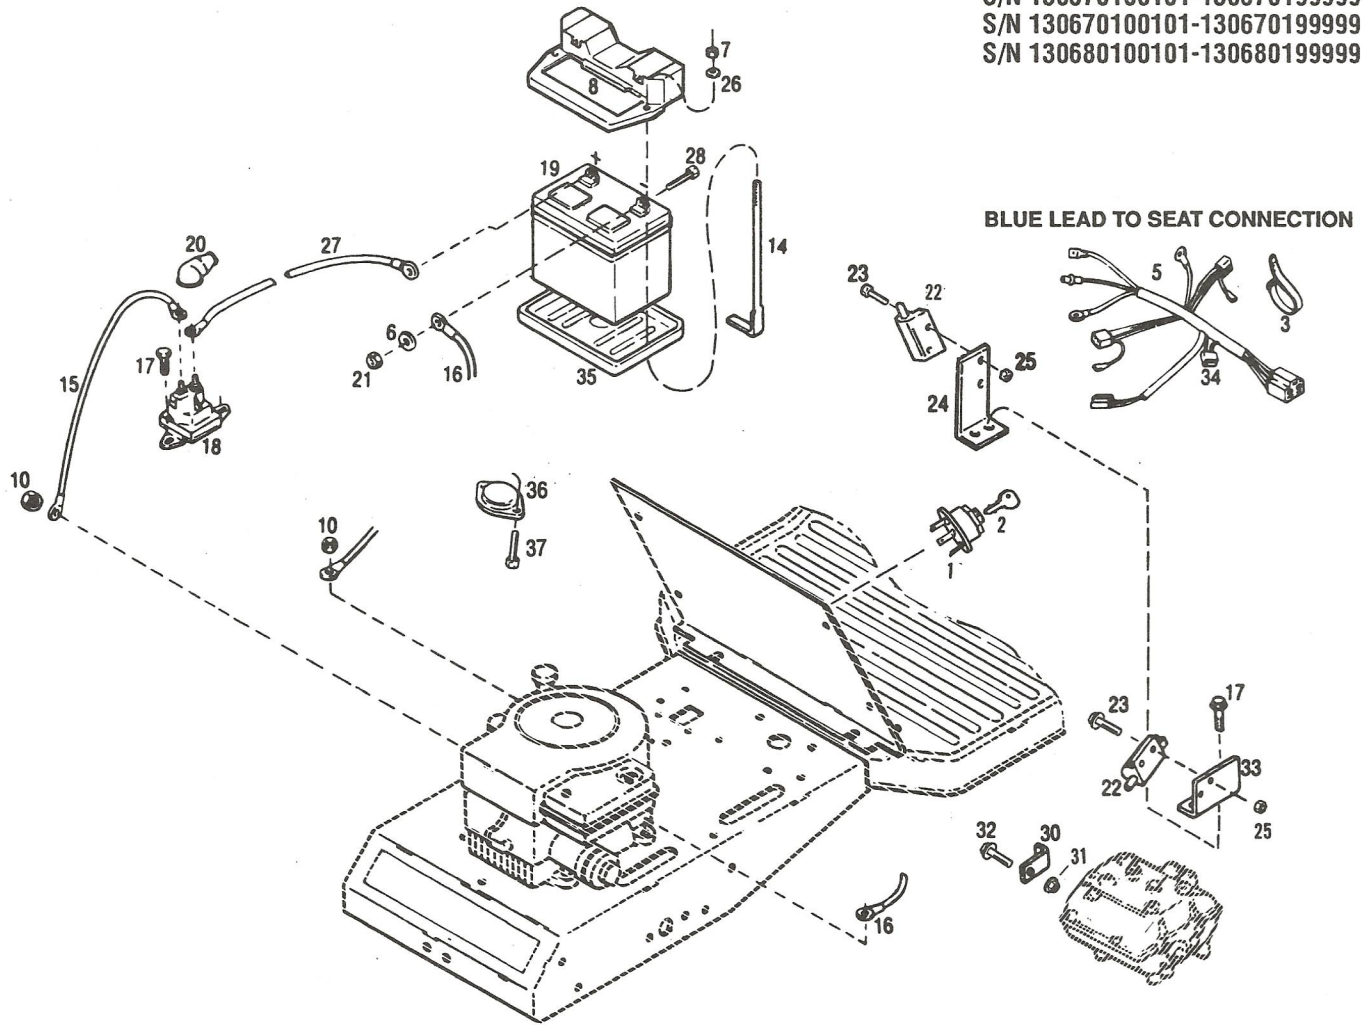

BOLENS REAR ENGINE RIDING MOWER

S/N 130550100101-130550199999
S/N 130560100101-130560199999
S/N 130570100101-130570199999
S/N 130670100101-130670199999
S/N 130680100101-130680199999

ELECTRICAL SYSTEM

Ref #	Part #	Description	Qty.	Ref #	Part #	Description	Qty.
1	1734196	Ignition Switch (Incl. Ref. No. 2)	1	22	1751328	Interlock Switch	2
2	1753986	Key, Ignition	1	23	1115815	Screw, No. 10-24 x 5/8	4
3	1735531	Cable Tie	1	24	1762792	Switch Bracket	1
5	1763727	Main Wiring Harness	1	25	1185985	Nut, 10-24	4
6	1100241	Lock Washer, 1/4	2	26	1107381	Flat Washer, 1/4	4
7	1734398	Locknut, 1/4-20	2	27	1752841	Battery Cable (Pos.)	1
8	1755802	Battery Cover	1	28	1100805	Hex Screw, 1/4-20 x 5/8	2
10	1186258	Nut, Jam, 5/16-18	1	30	1763428	Switch Bracket	1
14	1752586	Hook Bolt	2	31	1186391	Flange Nut, 5/16-18	1
15	1741506	Cable, Starter	1	32	1186329	Flange Screw, 5/16-18 x 5/8	1
16	1754220	Battery Cable, Ground (Neg.)	1	33	1752920	Switch Plate	1
17	1724492	Flange Screw, 1/4-20 x 1/2	4	34	1768441	Fuse (15 amp)	1
18	1752137	Solenoid	1	35	1761006	Battery Tray	1
19	1752840	Battery	1	36	1752506	Seat Switch	1
20	1715012	Insulator Boot	1	37	1755349	Screw, 1/4-20 x 5/8	2
21	1186229	Nut, No. 4-40	2