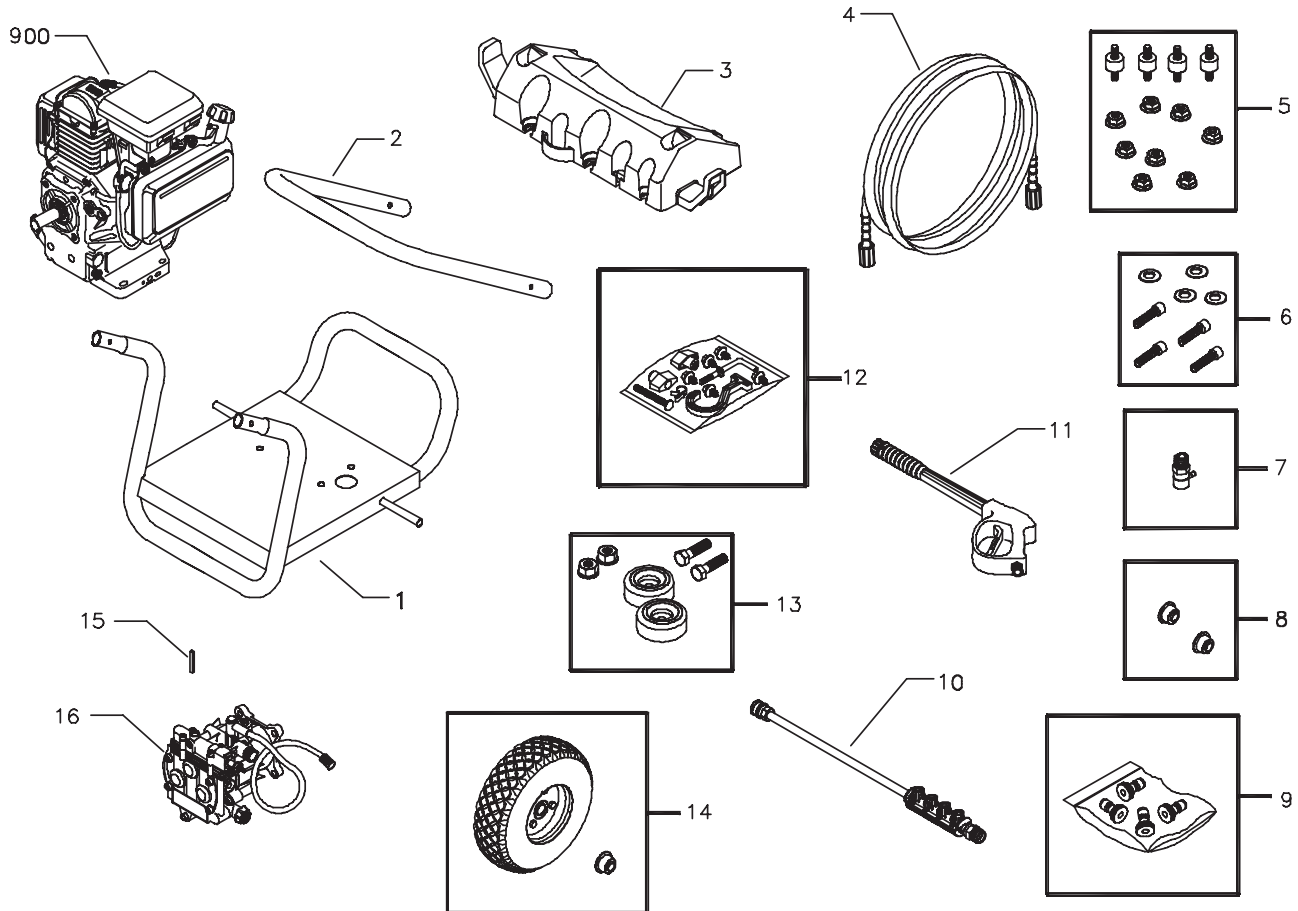

# Exploded Views and Parts List

## EXPLODED VIEW AND PARTS LIST — MAIN UNIT

Item	Part #	Description	Item	Part #	Description
1	P190156GS	BASE	10	I92199GS	ASSY, Extension
2	P187602GS	HANDLE	11	B1862BGS	GUN
3	I87606GS	BILLBOARD	12	I90668GS	KIT, Handle Fasteners
4	I90249GS	HOSE	13	I92553GS	KIT, Vibration Mount
5	I92134GS	KIT, Engine Mounting Hardware	14	I92526GS	KIT, Wheel
6	I92131GS	KIT, Pump Mounting Hardware	15	23139DGS	KEY
7	I94298GS	VALVE, Thermal Relief	16	I94106GS	ASSY, Pump (see page 3)
8	I94062GS	PUSHNUT	900	NSP	ENGINE
9	B4150GS	KIT, Spray Tips			

### Items Not Illustrated:

Part #	Description
I94615GS	MANUAL, Owner's
I94668GS	KIT, Decals
BB3061BGS	OIL, Engine