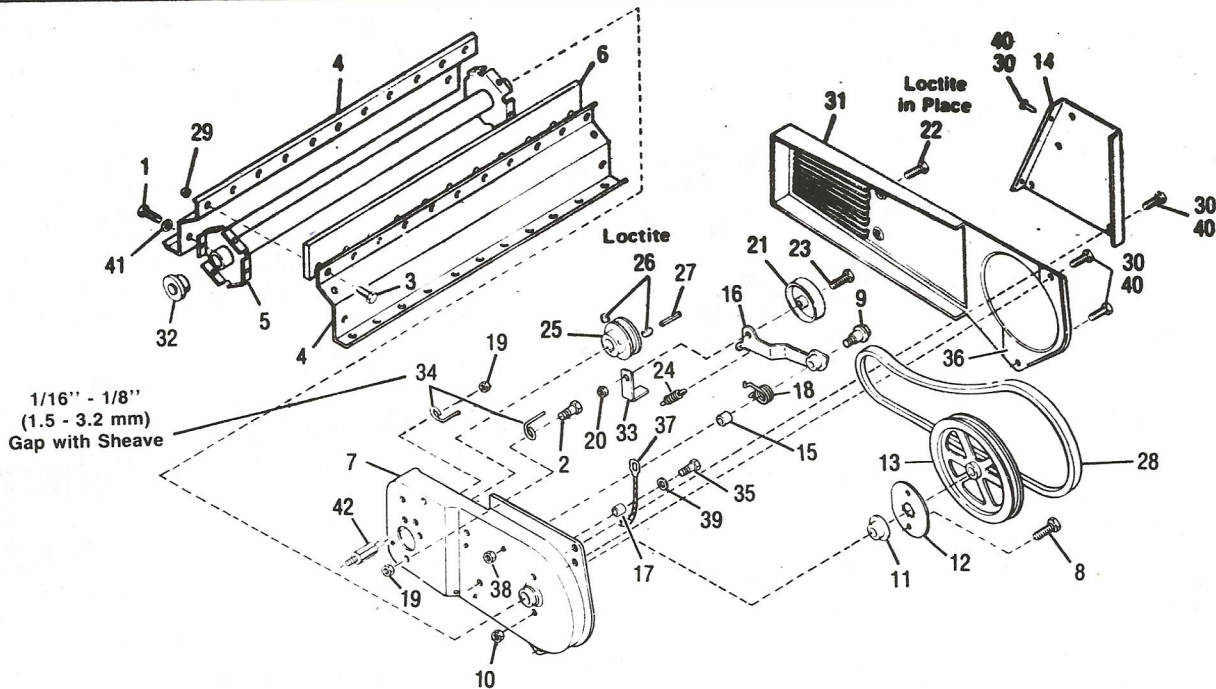

(C) Used on Models 520 only

(2) Serial Numbers 0200101 thru 0299999

(3) Serial Numbers 0300101 thru 0399999

(4) Serial Numbers 0400101 thru 0499999

(5) Serial Numbers 0500101 thru 0599999

REF. NO.	PART NO.	DESCRIPTION	NO. REQ'D
92	1741453	Truss Hd. Screw No. 10-24 x 1/2	5
93	1741617	Scraper Channel (A) (C)	1
	1741618	Scraper Channel (B)	1
94	1741512	Choke Knob	1
95	1741372	Support (B)	1
96	1745887	Truss Hd. Screw 1/4-20x 1-1/4 (B)	1
97	• 1100241	Lock Washer, 1/4	4
98	1742660	Trim (3) (4)	1
**99	34210	Gas Cap	1
100	• 1107381	Flat Washer, 1/4 (B)	2

REF. NO.	PART NO.	DESCRIPTION	NO. REQ'D
1	1185712	Self Thd. Screw, No. 10-24 x 1/2	12
2	1741457	Hex Screw, 5/16-18 x 3/4	2
3	1741455	Screw, No. 10-24 x 7/8	27
4	1737474	Impeller Frame (A) (C)	3
	1737934	Impeller Frame (B)	3
5	1739641	Auger Tube Assembly (A) (C)	1
	1739642	Auger Tube Assembly (B)	1
6	1737488	Impeller Paddle (A) (C)	3
	1737935	Impeller Paddle (B)	3
7	1741350	Drive Support	1
8	• 1741456	Hex Screw, 1/4-20 x 1/2	2
9	1741181	Shoulder Bolt	1
10	1734398	Hex Nut, 1/4-20	2
11	1185801	Flange Bearing	1
12	1737905	Bearing Washer	1
13	1737892	Auger Sheave	1
14	1737890	L.H. Side Plate	1
15	1741356	Pivot Bearing	1
16	1741182	Idler Arm	1
17	1741357	Nylon Bearing	1
18	1741178	Torsion Spring	1
19	1732499	Top Lock Nut, 5/16-18	3
20	• 1185506	Jam Nut, 3/8-16	1
21	1741845	Flat Idler	1
22	1741454	Screw No. 10-24 x 1/2	2
23	• 1100043	Hex Screw, 3/8-16 x 1-1/4	1
24	1741353	Extension Spring	1
25	1744018	Engine Sheave (A) (3) (4)	1
	1737896	Engine Sheave (A) (2),(B),(C)	1