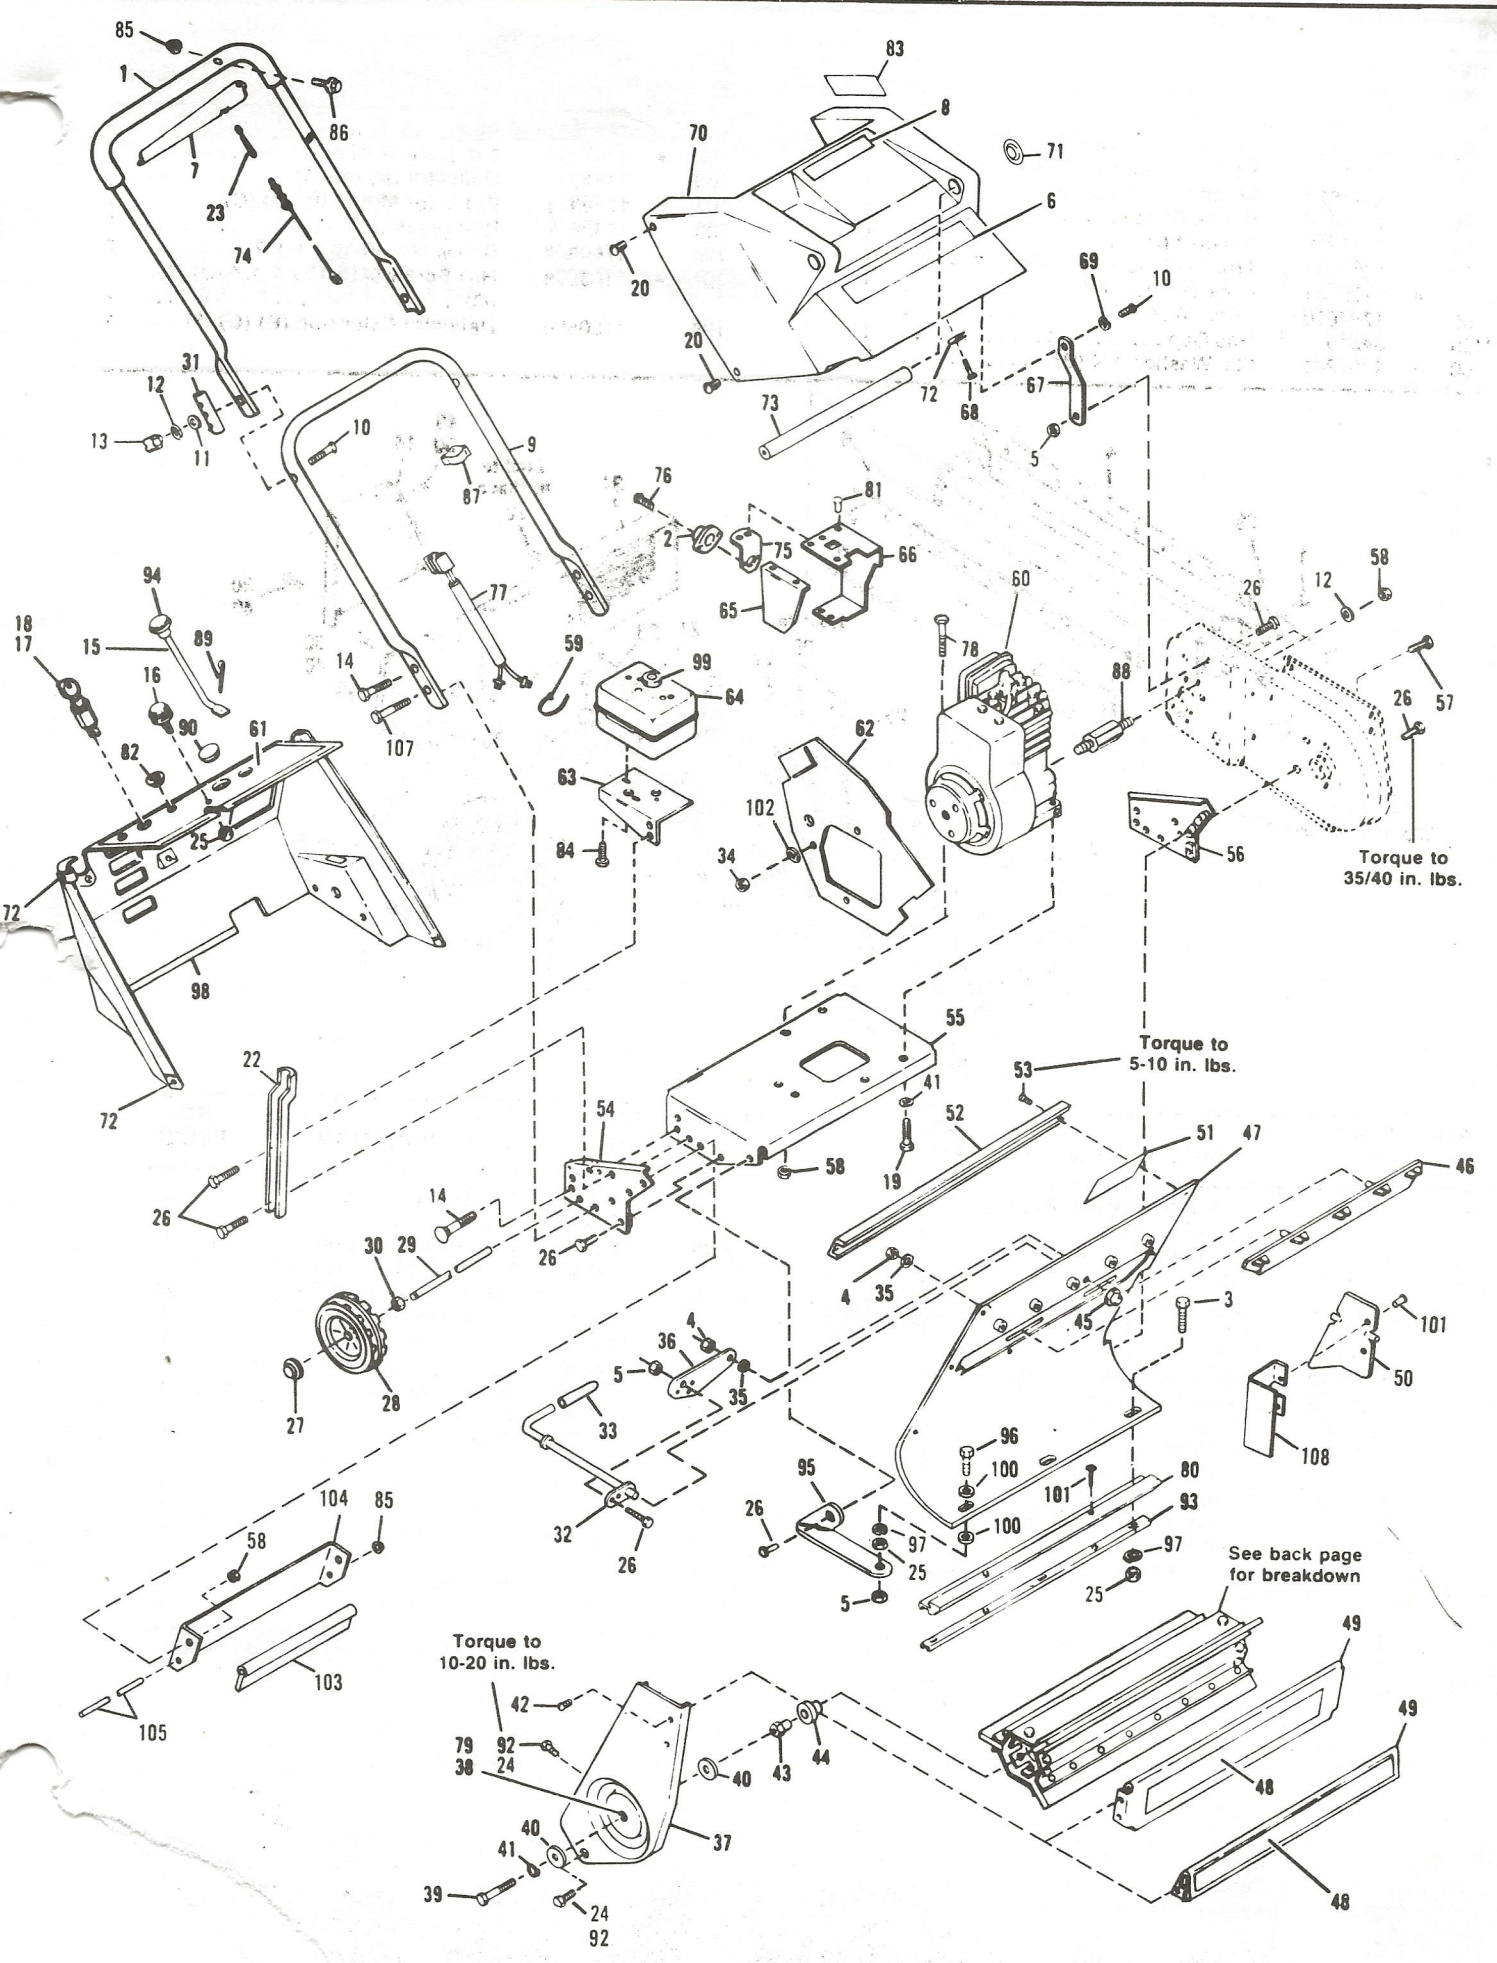

(C) Used on Models 520 only

(2) Serial Numbers 0200101 thru 0299999

(3) Serial Numbers 0300101 thru 0399999

(4) Serial Numbers 0400101 thru 0499999

(5) Serial Numbers 0500101 thru 0599999

REF. NO.	PART NO.	DESCRIPTION	NO. REQ'D
92	1741453	Truss Hd. Screw No. 10-24 x 1/2	5
93	1741617	Scraper Channel (A) (C)	1
	1741618	Scraper Channel (B)	1
94	1741512	Choke Knob	1
95	1741372	Support (B)	1
96	1745887	Truss Hd. Screw 1/4-20x 1-1/4 (B)	1
97	• 1100241	Lock Washer, 1/4	4
98	1742660	Trim (3) (4)	1
**99	34210	Gas Cap	1
100	• 1107381	Flat Washer, 1/4 (B)	2

REF. NO.	PART NO.	DESCRIPTION	NO. REQ'D
26	1738845	Set Screw, 1/4-20	2
27	1104333	SQ. Key	1
28	1737898	Poly Belt (A) (3) (4)	1
	1737899	Poly Belt (A) (2),(B),(C)	1
29	• 1186227	Hex Nut, No. 10-24	27
30	1741453	Screw No. 10-24 x 1/2	6
31	1741355	Drive Cover	1
32	1737487	Bearing (Incl. with Ref. 5)	1
33	1737965	Belt Guide	1
34	1737966	Finger Belt	2
35	1737968	Shoulder Bolt	1
36	1740592	Gasket	1
37	1741393	Clutch Cable	1
38	• 1110107	Lock Nut 5/16-18	1
39	1893445	Flat Washer	1
40	1741460	Flange Nut No. 10-24	6
41	1720883	Flat Washer	12
42	1745699	Stud	1