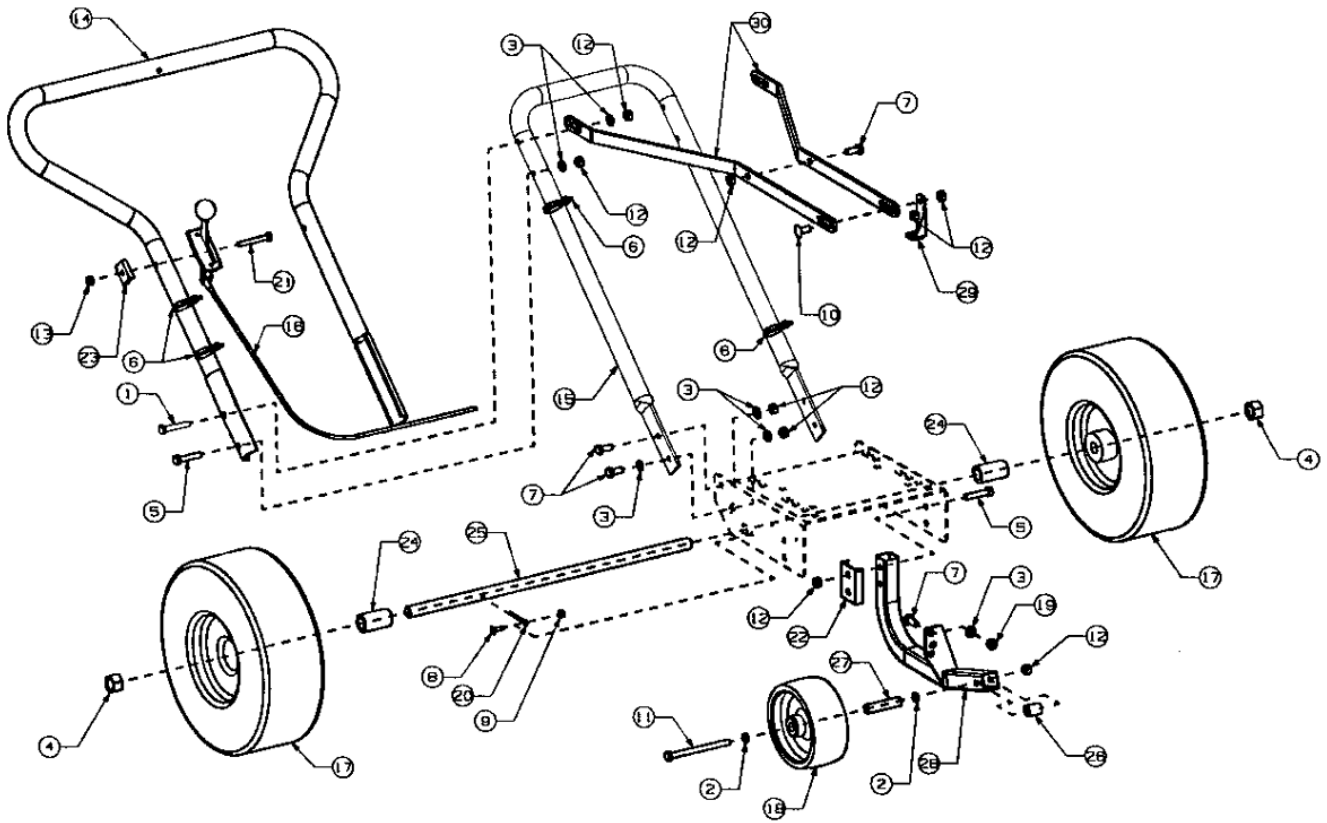

# 5HP Handle Assembly - Parts List for Figure 1

Ref. No.	Part No.	Description	Qty.
1	00006129	HHCS, 5/16-18, 1-3/4	1
2	00011075	Flat Washer, 5/16 USS	2
3	00012169	Flat Washer, SAE 5/16	12
4	00012199	Nut, 5/8-18, Nylock Thin	2
5	00012382	HHCS, Standard, 5/16-18 x 1-1/2	5
6	00013406	HHCS, Standard, 5/16-18 x 3/4	6
7	00030906	Machine Screw, 10-32 x 5/8	1
8	00014608	Nut, Nylon Insert, 10-32	1
9	00022332	HHCS, Standard 5/16-18 x 4	1
10	00022547	Hex Nut Centerlock, 5/16-18	11
11	01001415	Upper Handle	1
12	01001416	Lower Handle	1
13	00031821	Wheel, 11 x 4-4	2
14	00032127	Wheel, 5 x 2 x 1/2	1
15	00034210	Lock Nut, 5/16-18	2
16	00060018	Cotter Pin, 3/16 x 1-1	1
17	01001423	Support Wheel	1
18	01001404	Spacer	2
19	00023094	Axle	1
20	01001405	Spacer Tube Inside	1
21	00030488	Wheel Spacer	1
22	01001414	Brace	1
23	01001418	Frame Assembly	1

# 8HP Handle Assembly - Parts List for Figure 2

Ref. No.	Part No.	Description	Qty.
1	00006129	HHCS, 5/16-18, 1-3/4	2
2	00011075	Flat Washer, 5/16 USS	2
3	00012169	Flat Washer, SAE 5/16	12
4	00012199	Nut, 5/8-18, Nylock Thin	2
5	00012382	HHCS, Standard, 5/16-18 x 1-1/2	4
6	00012470	Cable Tie, 3/16 x .05 x 7.4	4
7	00013406	HHCS, Standard, 5/16-18 x 3/4	7
8	00030906	Machine Screw, 10-32 x 5/8	1
9	00014608	Nylon, Lock Nut, 10-32	1
10	00020508	Carriage Bolt, 5/16-18 x 4	1
11	00022332	HHCS, Standard, 5/16-18 x 4	1
12	00022547	Hex Nut, 5/16-18	1
13	00023041	Hex Nut, 1/4-20 Side Lock	1
14	01001415	Upper Handle	1
15	01001416	Lower Handle	1
16	00030472	Control Cable	1
17	00031821	Wheel, 11 x 4	2
18	00032127	Wheel, 5 x 2 x 1/2, Bore	1
19	00034210	Lock Nut, 5/16-18	2
20	00060018	Cotter Pin, 3/16 x 1-1	1
21	00070040	HHCS, Standard, 1/4-20 x 2	1
22	01001423	Support Wheel Frame Plate	1
23	00030489	Throttle Spacer	1
24	01001404	Axle Spacer	2
25	00023094	Axle, Long	1
26	00030492	Spacer, Tube, Inside	1
27	00030488	Spacer Wheel Front	1
28	01001408	Assembly, Frame Wheel	1
29	00030497	Brace, Center Offset	1
30	01001426	Brace, Center Offset	2