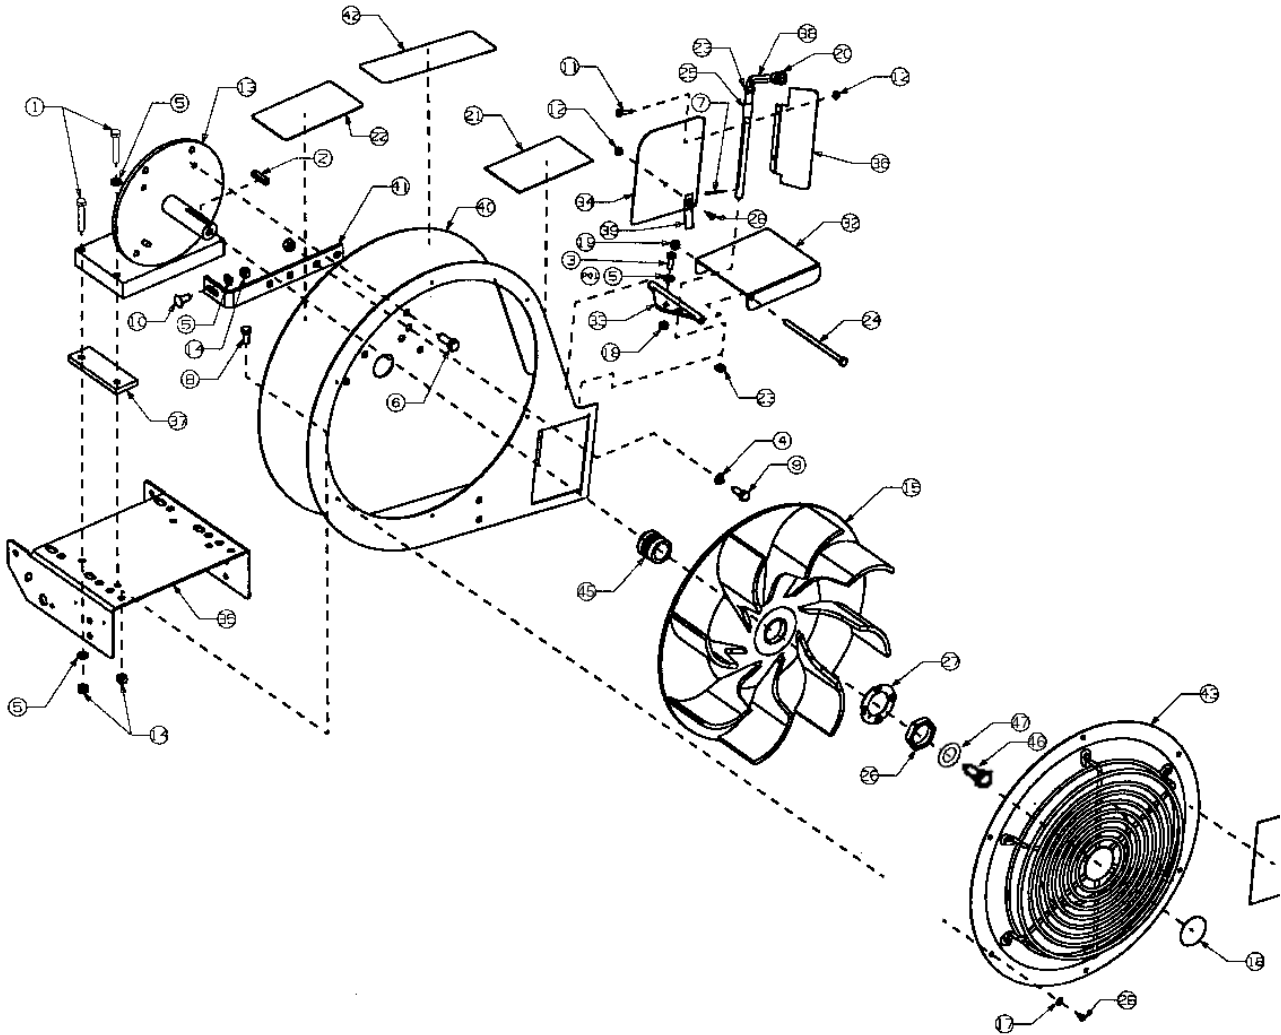

5HP Engine and Blower Assembly - Figure 3

5HP Engine and Blower Assembly - Parts List For Figure 3

Ref. No.	Part No.	Description	Qty.
1	00006129	HHCS, 5/16-18, 1-3/4	4
2	00010022	Key, Stock, 1/4 x 1 -1/8	1
3	00012134	HHCS, Standard, 1/4-20 x 3/4	1
4	00012168	Lock Washer, 5/16	2
5	00012169	Flat Washer	8
6	00012171	HHCS Standard, 5/16-18 x 3/4	2
7	00012204	Cotter Pin, 3/32 x 3/4	1
8	00013406	HHCS, Standard 5/16-18 x 3/4	2
9	00019919	Capscrew, 5/16-24 x 3/4	2
10	00020508	Carriage Bolt, 5/16-18 x 3/4	1
11	00021682	Screw, Hex, 8-32 x 3/4	2
12	00021683	Nut, Washer w/star	3
13	00022425	Hex Screw, 8-32 x 3/4	1
14	00022547	Nut, Washer w/Star	7
15	00022644	Centerlock Hex Nut, 5/16-18	1
16	00022717	Lock Washer	1
17	00022780	Lock Washer	6
18	00022829	Label, Stop First/Lift	1
19	00023041	Lock Nut, Side	2
20	00023048	Tip, Crutch	1
21	00030268	Label, Danger Fan	2
22	00030468	Label, Safety Procedures	1
23	00030651	Bushing	2
24	00031170	HHCS, Standard, 1/4-20 x 5	1
25	00031193	Spacer, Deflector Assembly	1
26	00022782	Bushing, Nut	1
27	00032673	Lock Washer	1
28	00032678	Hex Head Screw, w/slot	7
29	00034224	Lock Nut, 3/8-16	2
30	00090006	Decal, Made In America	1
31	01001077	Engine Oil, 10W40 by the gallon, not shown	.2
32	01001399	Deflector	1
33	01001400	Bracket Assembly	1
34	01001401	Plate Deflector Inside	1
35	01001402	Engine Base	1
36	01001403	Plate Deflector Outside	1
37	01001409	Engine Plate Rise	2
38	00032181	Handle Door Front	1
39	00031395	Latch Front Deflector	1
40	01001412	Assembly Housing	1
41	01001413	Support Center	1
42	01002109	Decal, MTD Pro Tornado	1
43	01001421	Guard Front	1
44	01003705	Compound, Locking Thread, not shown	.1
45	00032136	Hub Body	1
46	01004598	Hex Cap Screw, 7/16-20, 3.25	1
47	01000393	Flat Washer, .469 ID, .875 OD, .105	1