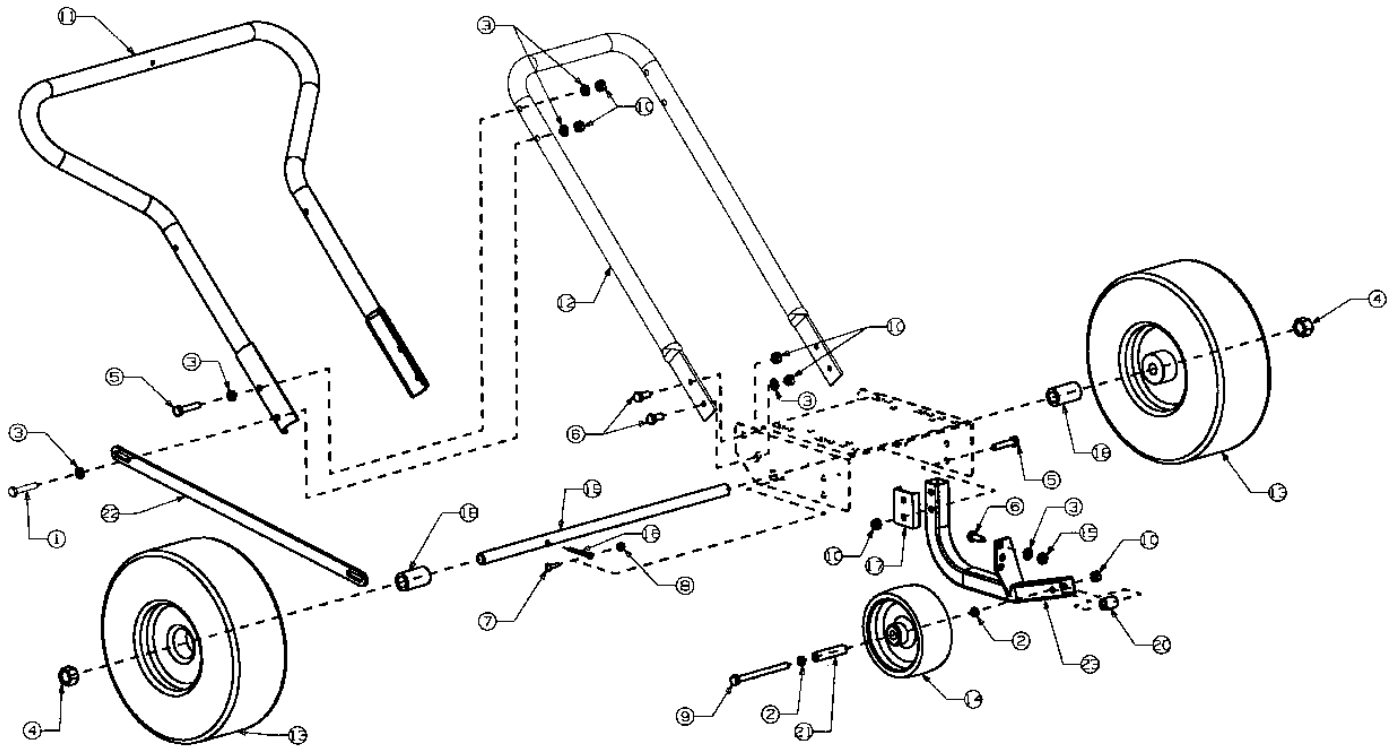

# 5HP Handle Assembly - Figure 1

---

Note:  
Use No. 00050539 General Purpose Gun Grease.

# 5HP Handle Assembly - Parts List for Figure 1

Ref. No.	Part No.	Description	Qty.
1	00006129	HHCS, 5/16-18, 1-3/4	1
2	00011075	Flat Washer, 5/16 USS	2
3	00012169	Flat Washer, SAE 5/16	12
4	00012199	Nut, 5/8-18, Nylock Thin	2
5	00012382	HHCS, Standard, 5/16-18 x 1-1/2	5
6	00013406	HHCS, Standard, 5/16-18 x 3/4	6
7	00030906	Machine Screw, 10-32 x 5/8	1
8	00014608	Nut, Nylon Insert, 10-32	1
9	00022332	HHCS, Standard 5/16-18 x 4	1
10	00022547	Hex Nut Centerlock, 5/16-18	11
11	01001415	Upper Handle	1
12	01001416	Lower Handle	1
13	00031821	Wheel, 11 x 4-4	2
14	00032127	Wheel, 5 x 2 x 1/2	1
15	00034210	Lock Nut, 5/16-18	2
16	00060018	Cotter Pin, 3/16 x 1-1	1
17	01001423	Support Wheel	1
18	01001404	Spacer	2
19	00023094	Axle	1
20	01001405	Spacer Tube Inside	1
21	00030488	Wheel Spacer	1
22	01001414	Brace	1
23	01001418	Frame Assembly	1