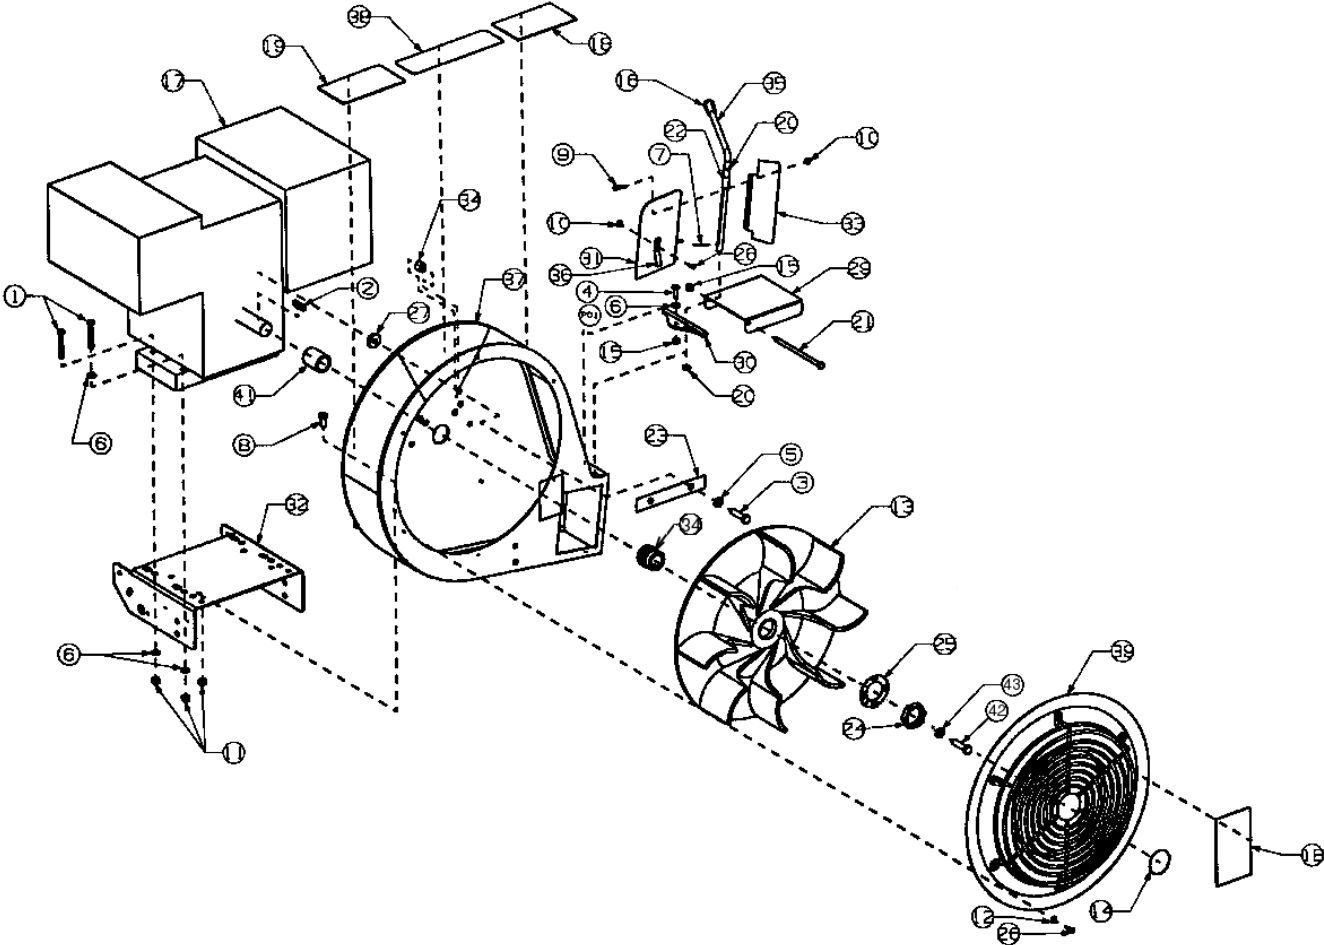

8HP Engine and Blower Assembly - Figure 3

8HP Engine and Blower Assembly - Parts List For Figure 4

Ref. No.	Part No.	Description	Qty.
1	00006129	HHCS, 5/16-18, 1-3/4	4
2	00010022	Key, Stock, 1/4 x 1 -1/8	1
3	00010980	HHCS, 3/8-16, 2.00	2
4	00012134	HHCS, Standard, 1/4-20 x 3/4	1
5	00012157	Lock Washer, 3/8	2
6	00012169	Flat Washer	7
7	00012204	Cotter Pin, 3/32 x 3/4	1
8	00013406	HHCS, Standard 5/16-18 x 3/4	2
9	00021682	Hex Screw, 8-32 x 3/4	2
10	00021683	Nut, Washer w/Star	3
11	00022547	Centerlock Hex Nut, 5/16-18	6
12	00022780	Lock Washer	6
13	00022784	Fan Casting, 14-1/4	1
14	00022829	Label, Stop First/Lift	1
15	00023041	Lock Nut, Side, 1/4-NC	2
16	00023048	Tip, Crutch	1
17	00025740	Engine, Briggs & Stratton (not shown)	1
18	00030268	Label, Danger Fan	2
19	00030468	Label, Safety Procedures	1
20	00030651	Bushing	2
21	00031170	HHCS, Standard, 1/4-20 x 5	1
22	00031193	Spacer, Deflector Assembly	1
23	00032658	Strap, Lock Housing	1
24	00022782	Bushing, Nut	1
25	00032673	Lock Washer	1
26	00032678	Hex Head Screw, w/slot	7
27	00083192	Washer, Idler	2
28	00090006	Decal, Made in America, not shown	1
29	01001399	Deflector	1
30	01001400	Bracket Assembly	1
31	01001401	Plate Deflector Inside	1
32	01001402	Engine Base	1
33	01001403	Plate Deflector Outside	1
34	00032136	Hub Body	2
35	00032181	Handle Door Front	1
36	00031395	Latch Front Deflector	1
37	01001427	Assembly Housing	1
38	01002110	Decal, MTD Pro Tornado F8	1
39	01001433	Assembly, Guard and Ring	1
40	01003705	Compound, Locking Thread, not shown	.1
41	01003720	Spacer, 1.00 ID x 1.25 x 1.50	1
42	01004597	Hex Cap Screw, 3/8-24, 2.50	1
43	00006168	Flat Washer, 3/8	1